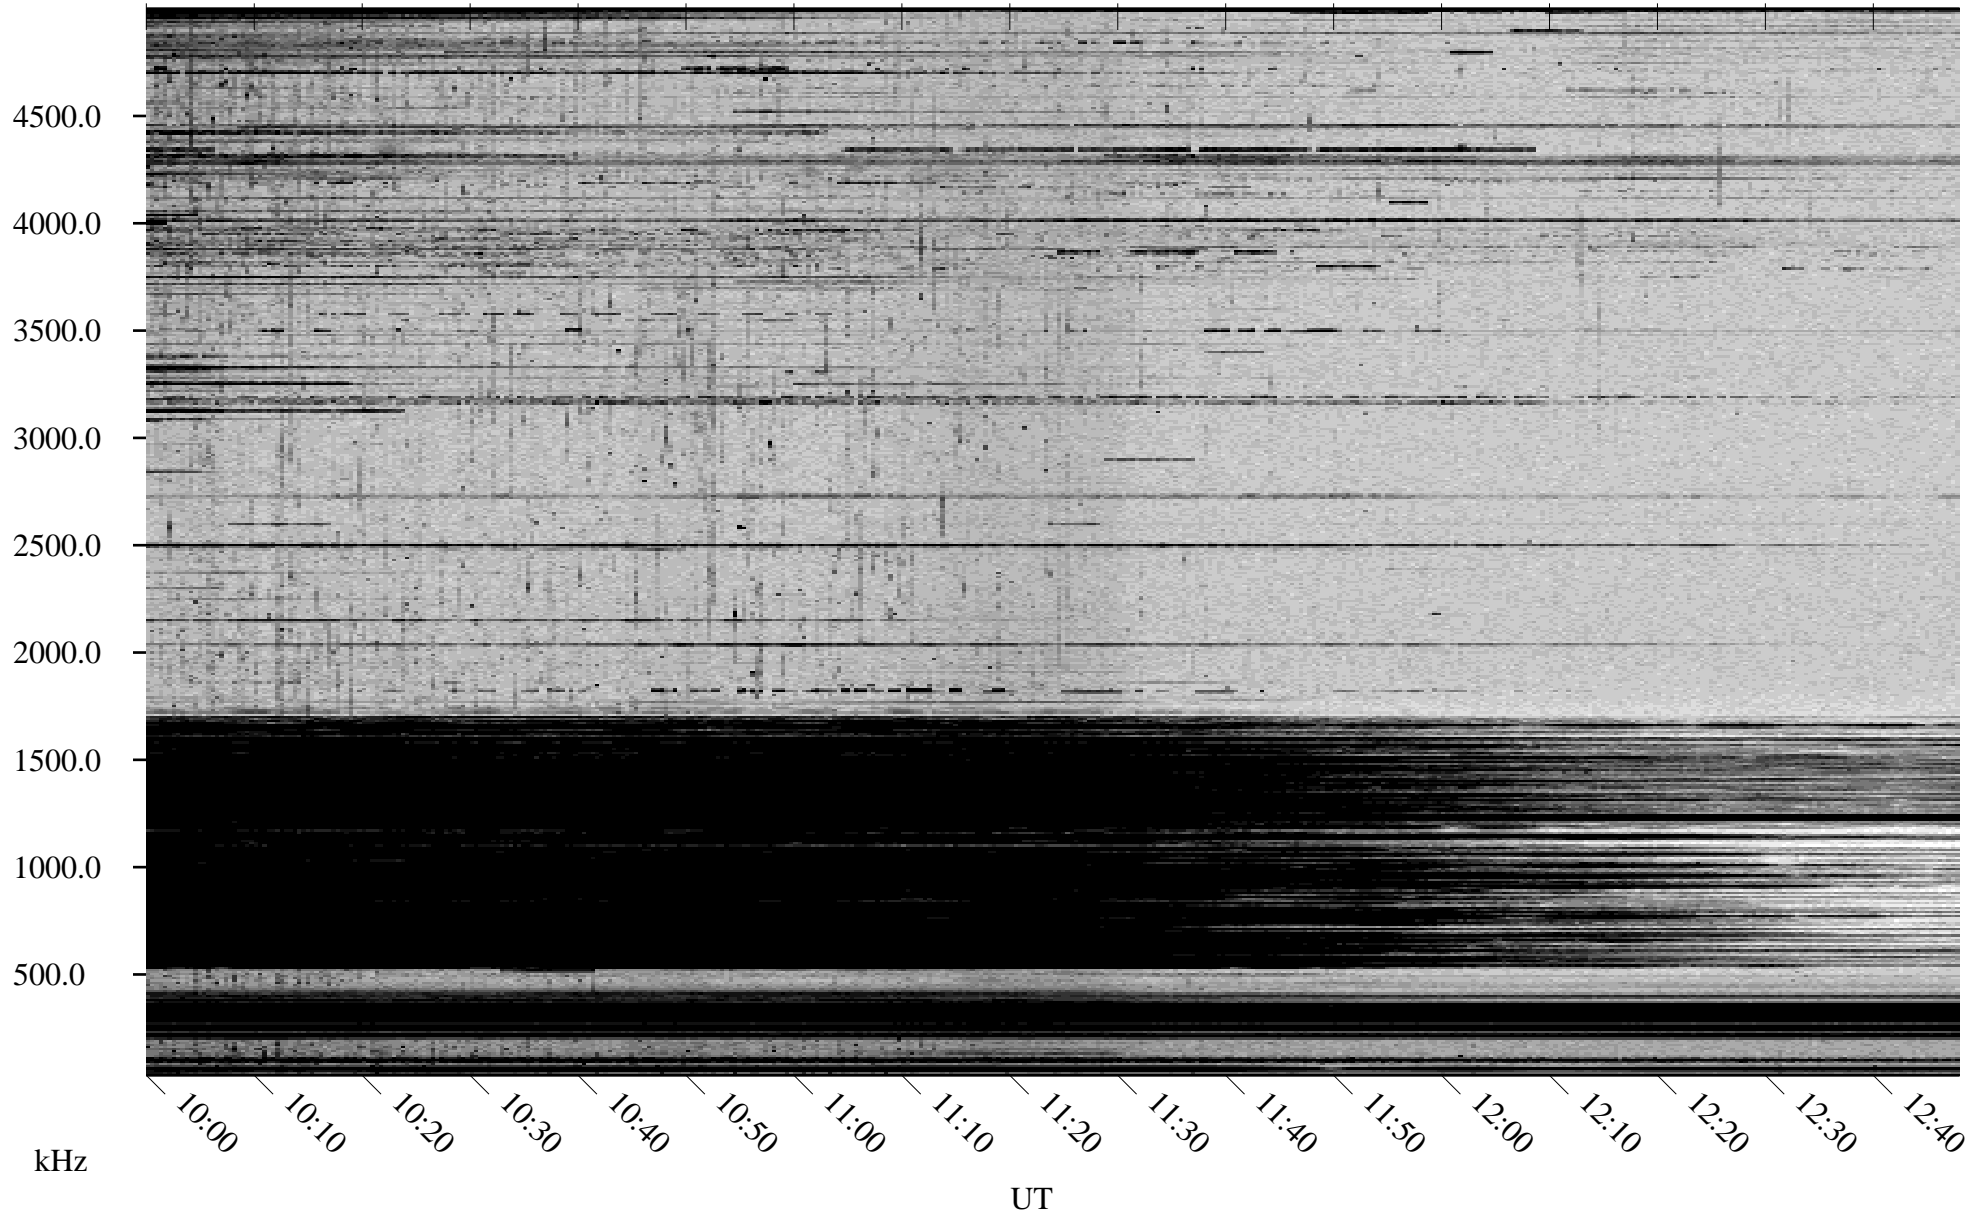

# 09/27/2002 Churchill, Manitoba

Linear Scale    Black = 161    White = 15

ch02269l.r00m max\_12

Page 4

# 09/27/2002 Churchill, Manitoba

Linear Scale    Black = 161    White = 15

ch02269l.r00m max\_12

Page 5

# 09/27/2002 Churchill, Manitoba

Linear Scale    Black = 161    White = 15

ch02269l.r00m max\_12

Page 6