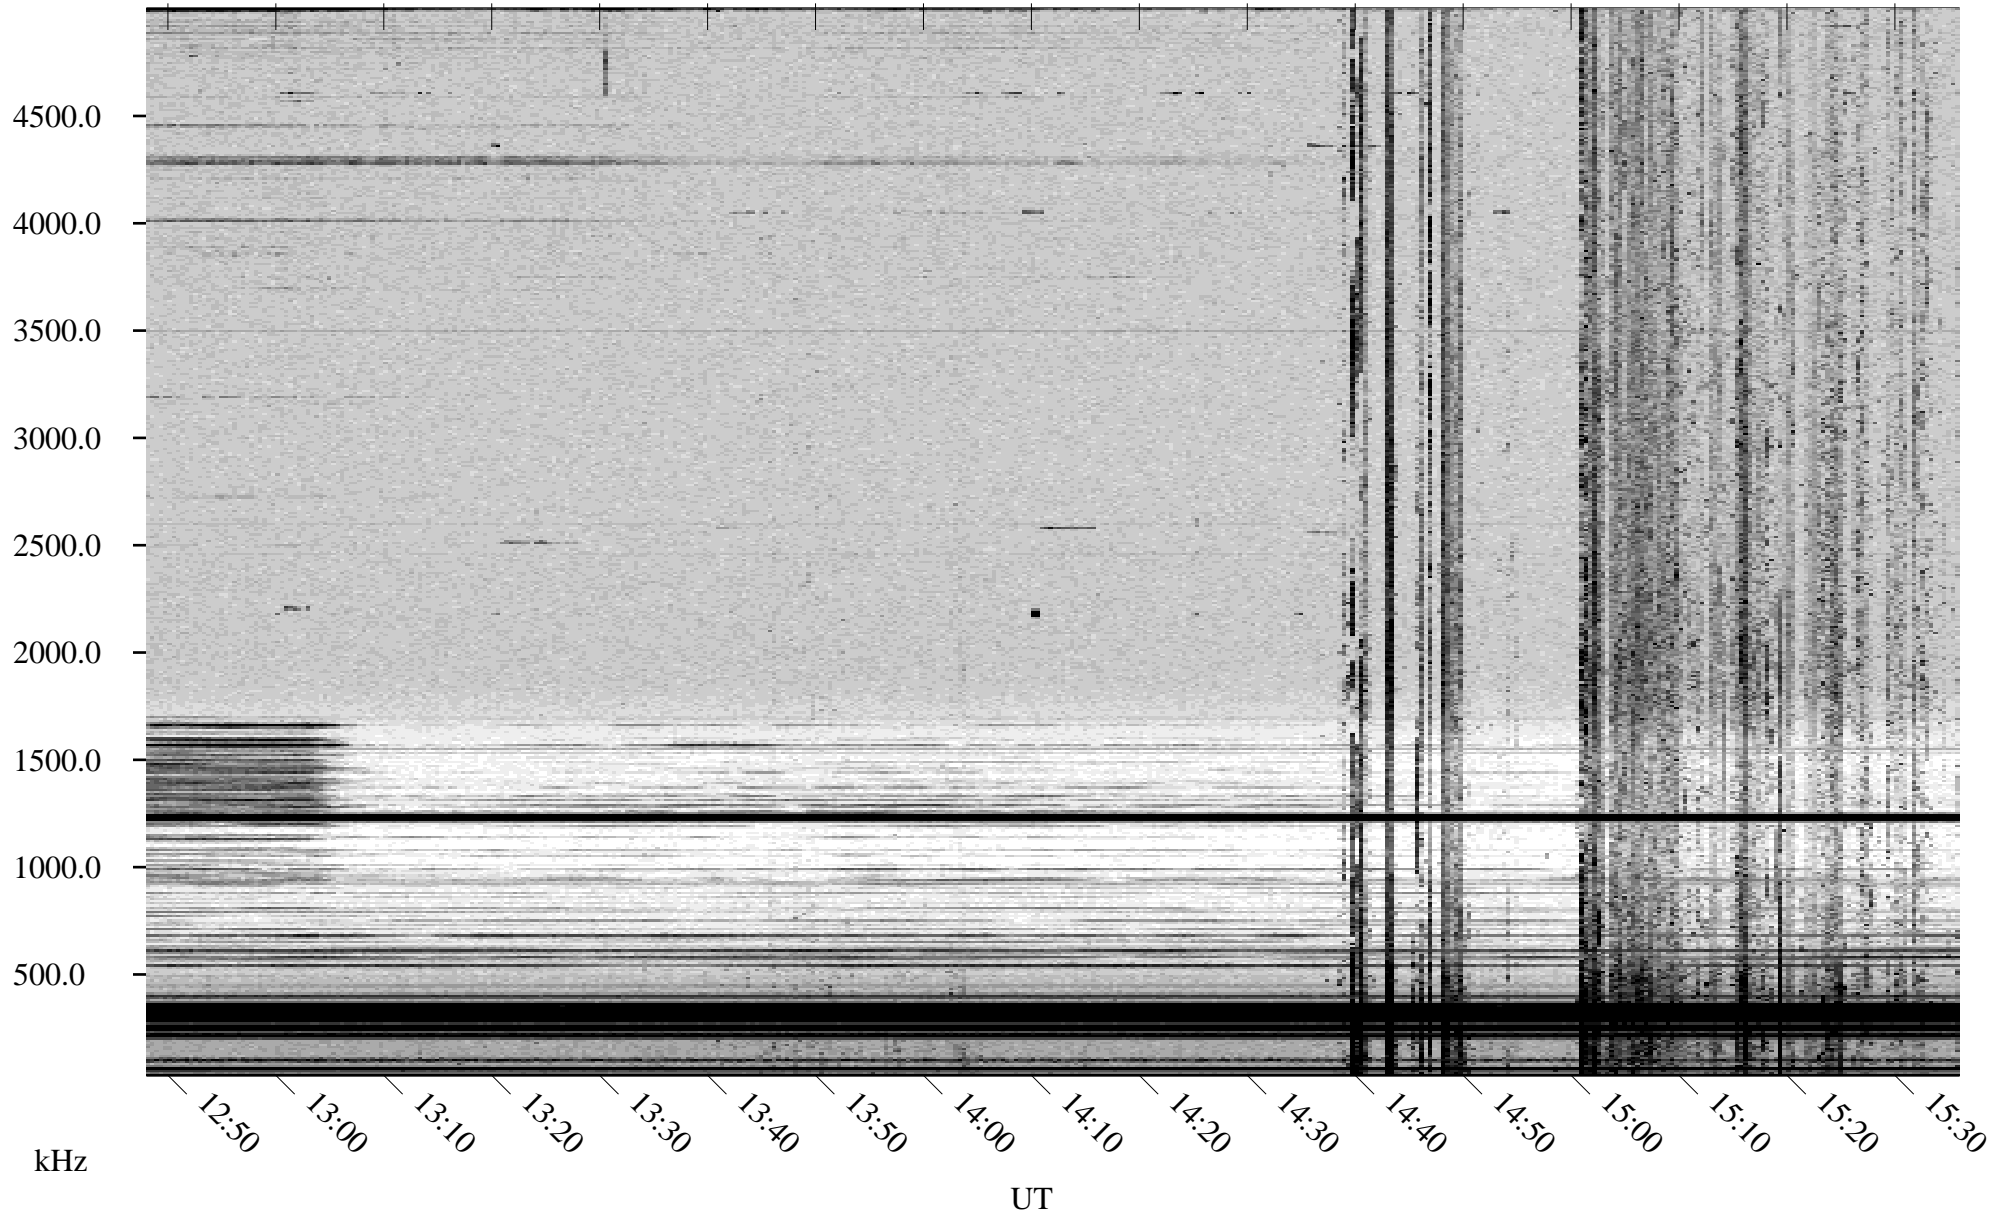

# 09/27/2002 Churchill, Manitoba

Linear Scale    Black = 161    White = 15

ch02269l.r00m max\_12

Page 5

# 09/27/2002 Churchill, Manitoba

Linear Scale    Black = 161    White = 15

ch02269l.r00m max\_12

Page 6

# 09/27/2002 Churchill, Manitoba

Linear Scale Black = 161 White = 15

ch02269l.r00m max\_12

Page 7

# 09/27/2002 Churchill, Manitoba

Linear Scale    Black = 161    White = 15

ch02269l.r00m max\_12