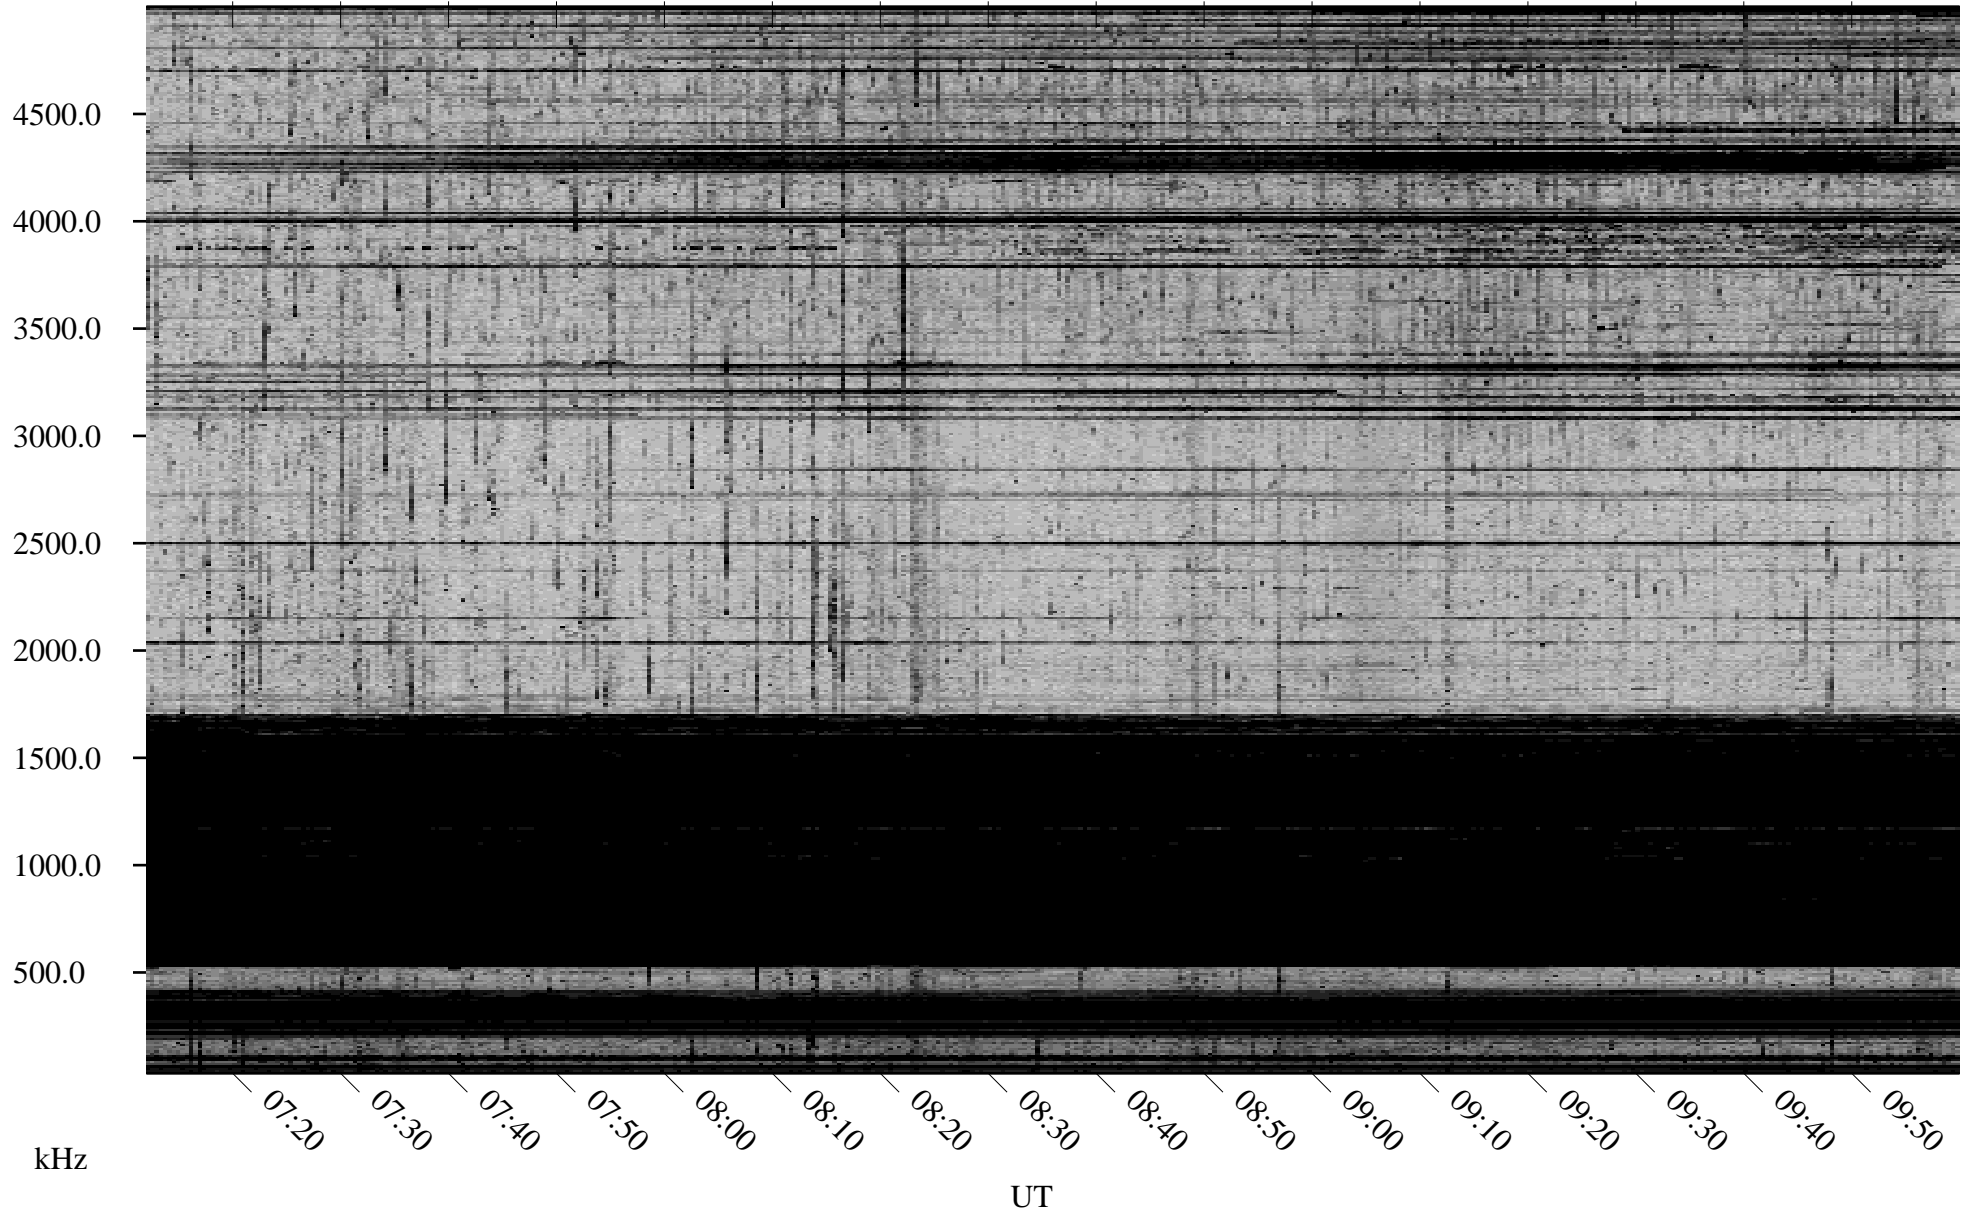

# 09/27/2002 Churchill, Manitoba

Linear Scale    Black = 161    White = 15

ch02269l.r00m max\_12

Page 3

# 09/27/2002 Churchill, Manitoba

Linear Scale    Black = 161    White = 15

ch02269l.r00m max\_12

Page 4

# 09/27/2002 Churchill, Manitoba

Linear Scale    Black = 161    White = 15

ch02269l.r00m max\_12

Page 5

# 09/27/2002 Churchill, Manitoba

Linear Scale    Black = 161    White = 15

ch02269l.r00m max\_12

Page 6