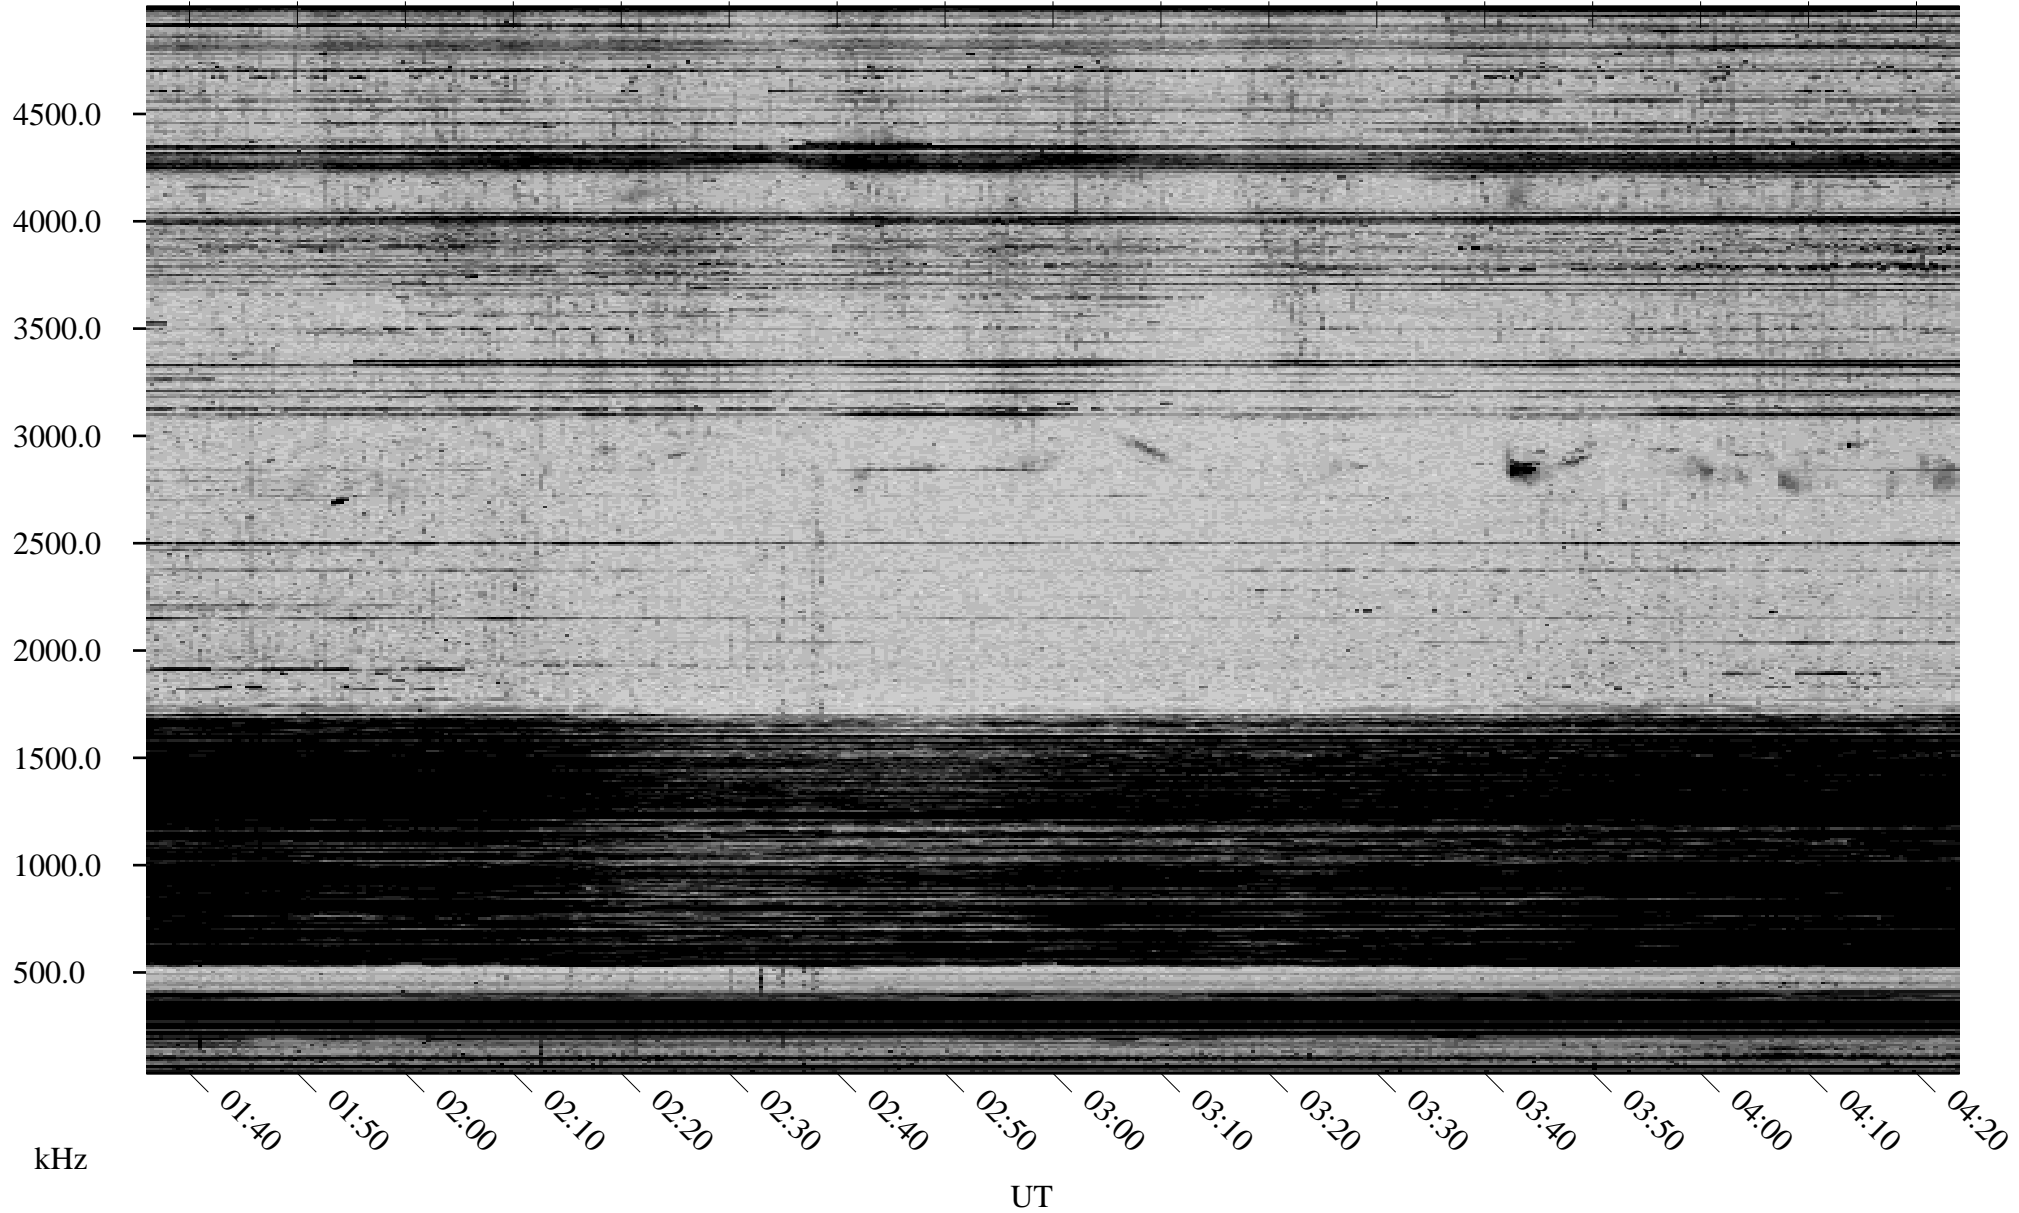

# 09/26/2002 Churchill, Manitoba

Linear Scale    Black = 161    White = 15

ch02269l.r00m max\_12

Page 1

# 09/26/2002 Churchill, Manitoba

Linear Scale    Black = 161    White = 15

ch02269l.r00m max\_12

Page 2

# 09/27/2002 Churchill, Manitoba

Linear Scale    Black = 161    White = 15

ch02269l.r00m max\_12

Page 3

# 09/27/2002 Churchill, Manitoba

Linear Scale    Black = 161    White = 15

ch02269l.r00m max\_12

Page 4