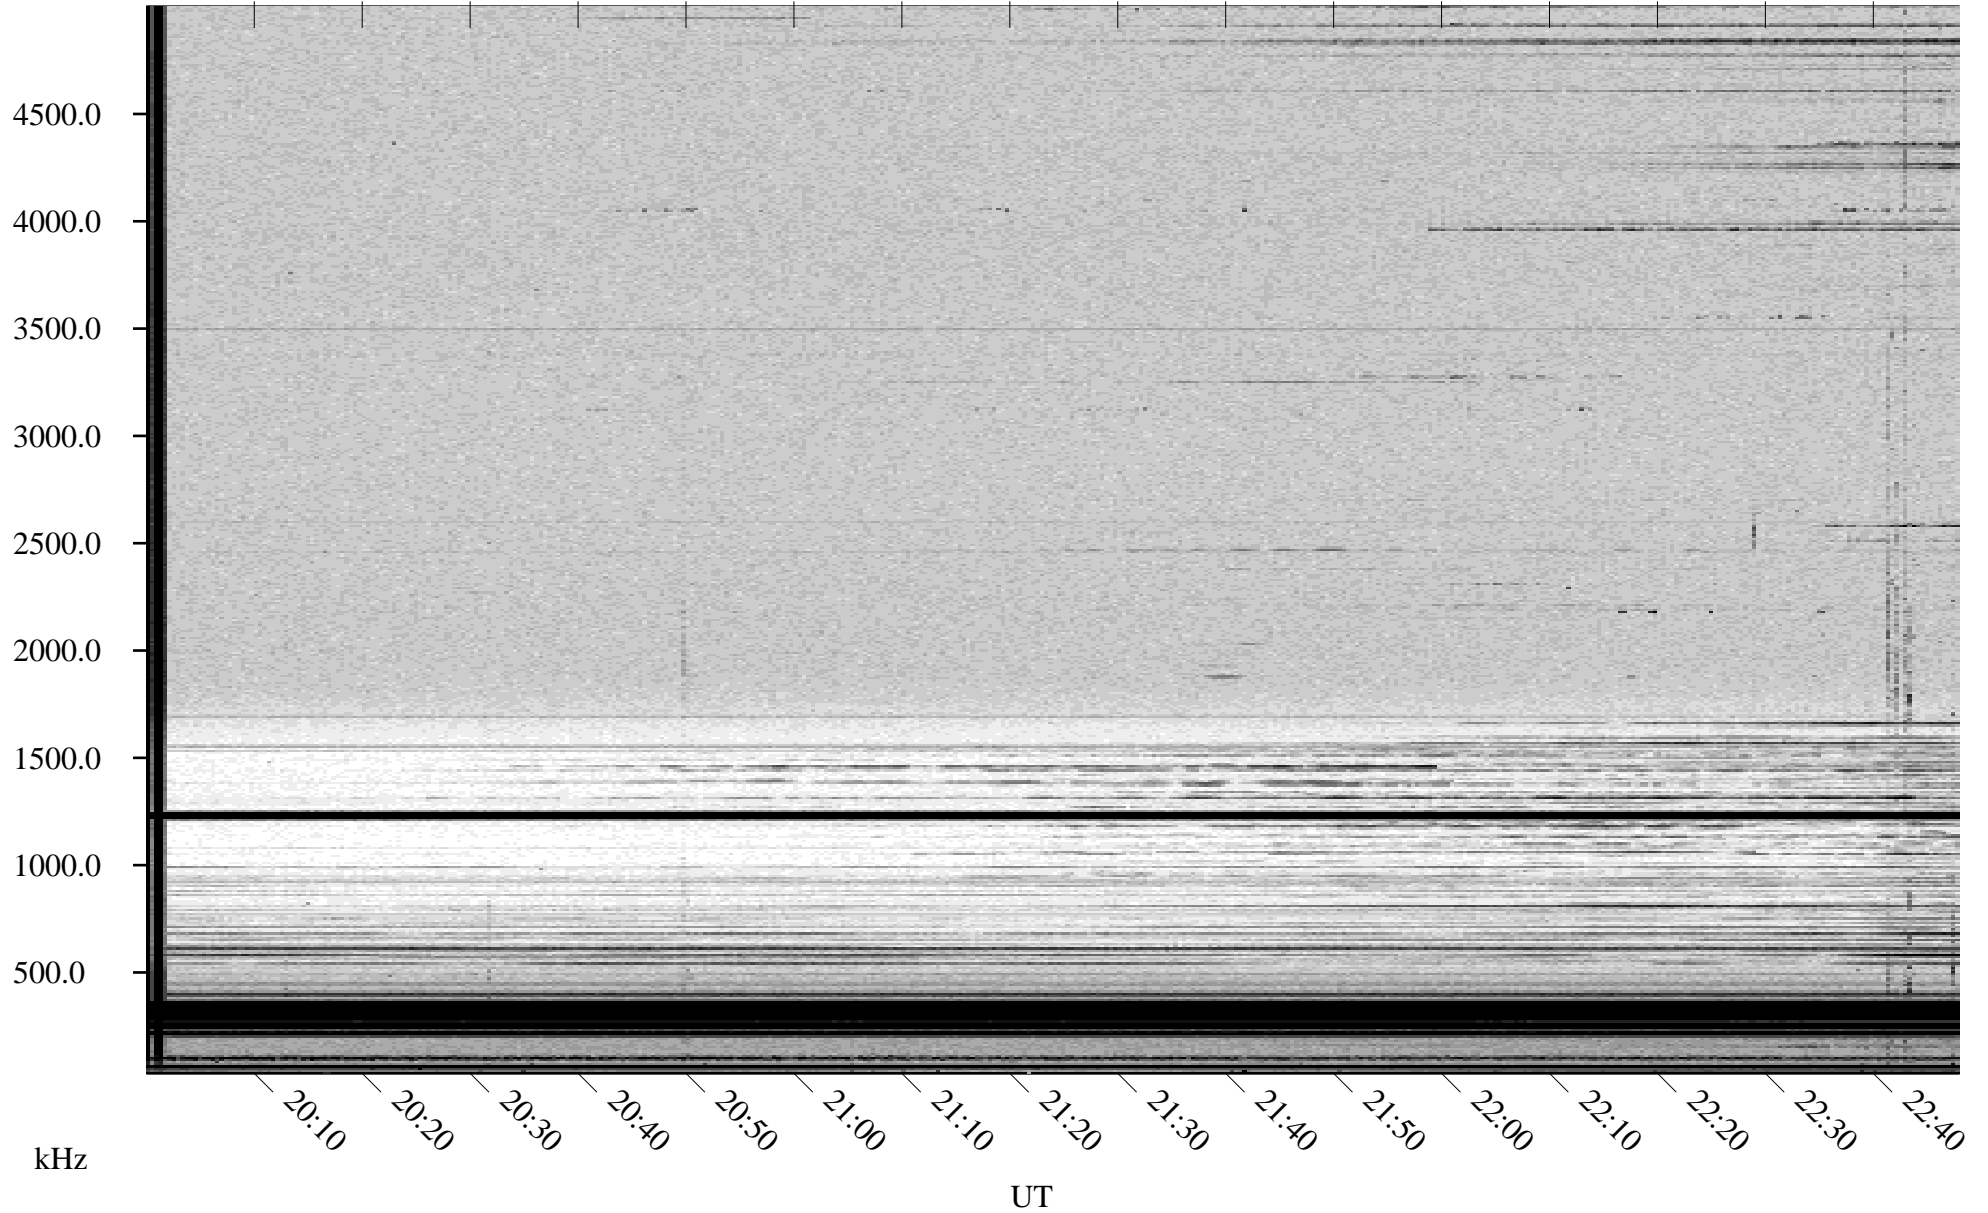

# 09/26/2002 Churchill, Manitoba

Linear Scale    Black = 161    White = 15

ch02269l.r00m max\_12

Page 1

# 09/26/2002 Churchill, Manitoba

Linear Scale    Black = 161    White = 15

ch02269l.r00m max\_12

Page 2

# 09/27/2002 Churchill, Manitoba

Linear Scale    Black = 161    White = 15

ch02269l.r00m max\_12

Page 3

# 09/27/2002 Churchill, Manitoba

Linear Scale    Black = 161    White = 15

ch02269l.r00m max\_12

Page 4