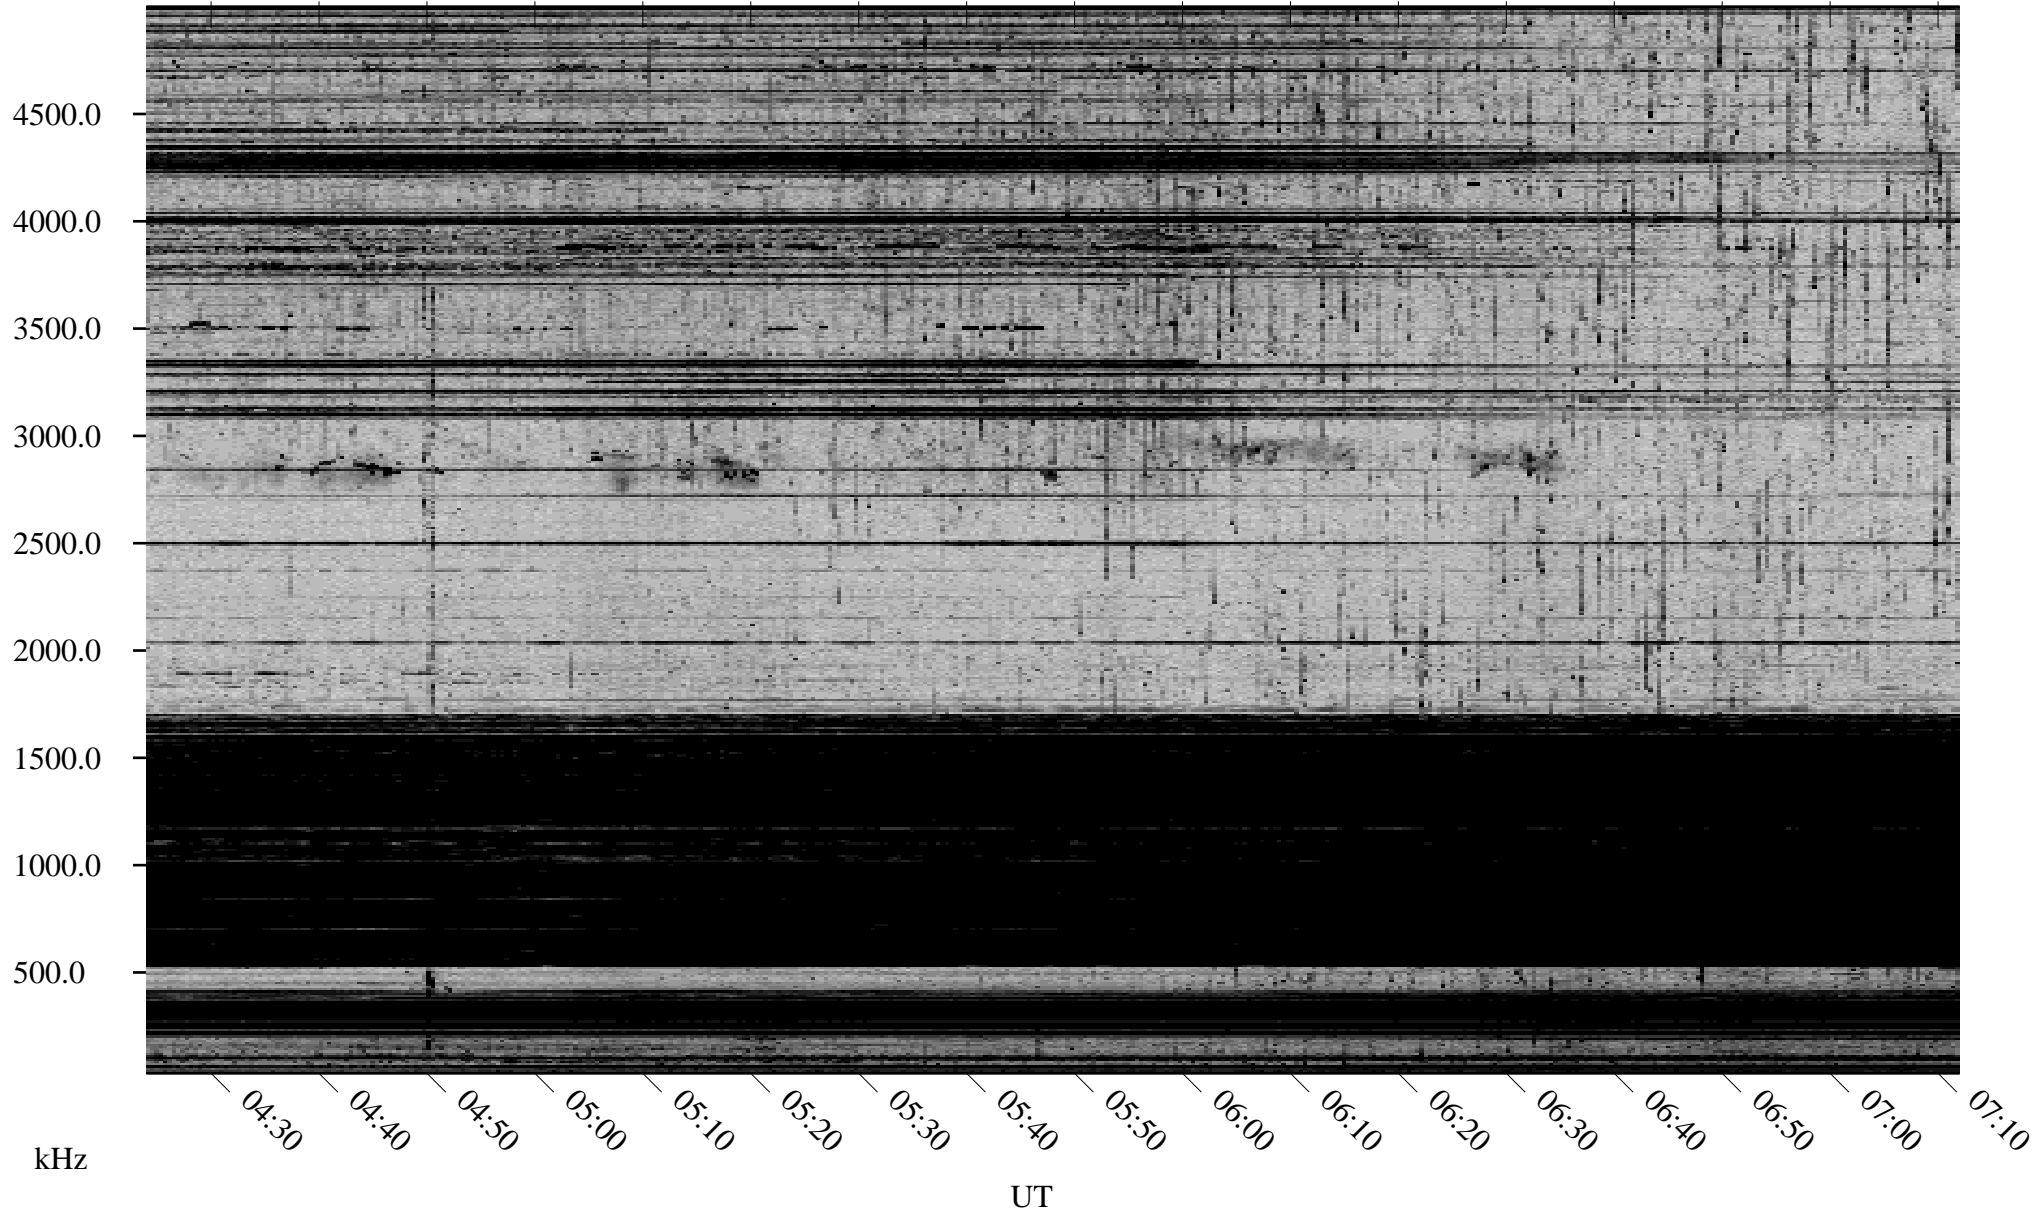

# 09/26/2002 Churchill, Manitoba

Linear Scale    Black = 161    White = 15

ch02269l.r00m max\_12

Page 1

# 09/26/2002 Churchill, Manitoba

Linear Scale    Black = 161    White = 15

ch02269l.r00m max\_12

Page 2

# 09/27/2002 Churchill, Manitoba

Linear Scale    Black = 161    White = 15

ch02269l.r00m max\_12

Page 3

# 09/27/2002 Churchill, Manitoba

Linear Scale    Black = 161    White = 15

ch02269l.r00m max\_12

Page 4