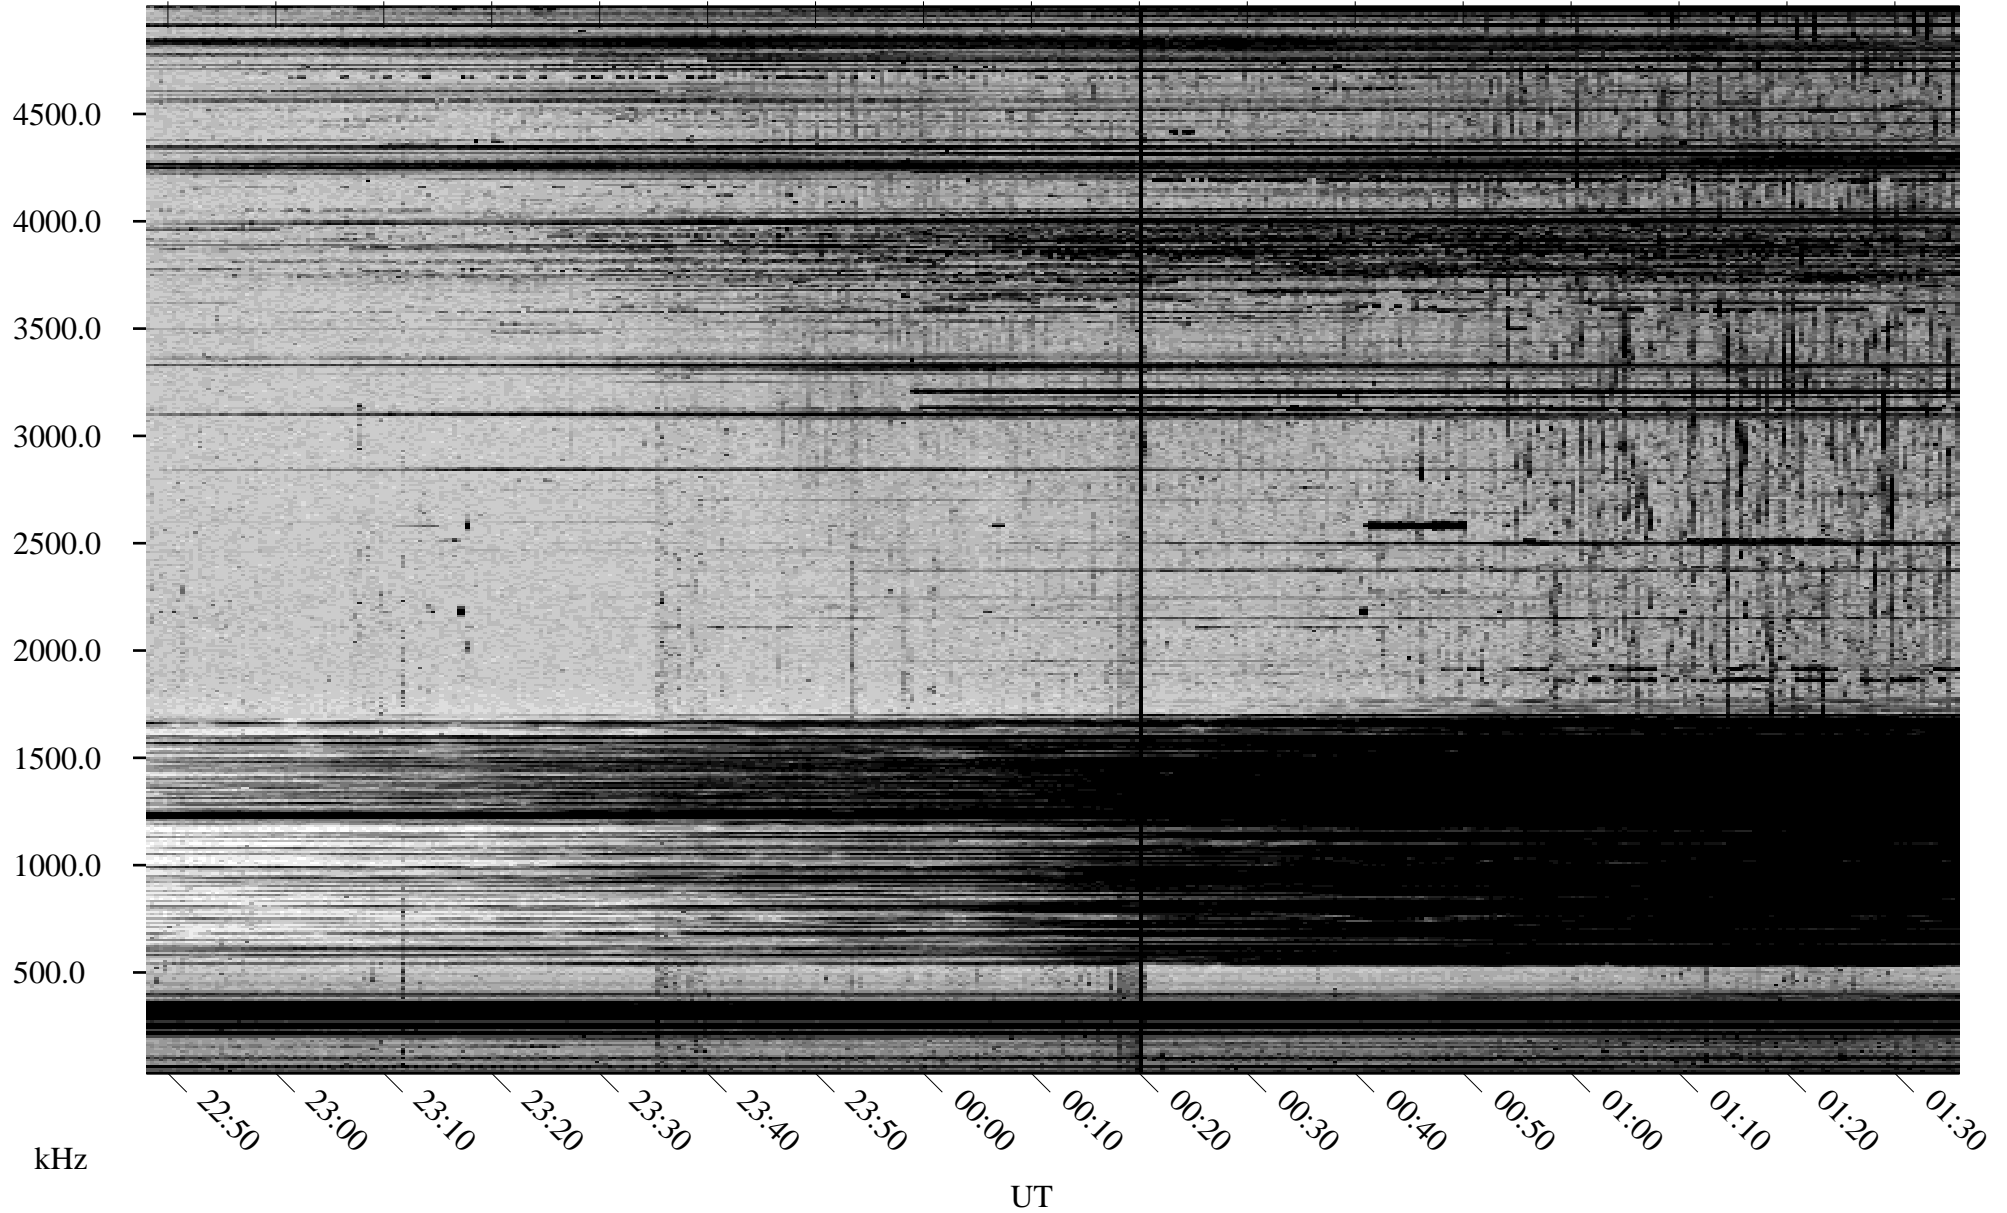

09/27/2002 Churchill, Manitoba

Linear Scale Black = 161 White = 15

ch02270l.r00m max_12

Page 1

09/27/2002 Churchill, Manitoba

Linear Scale Black = 161 White = 15

ch02270l.r00m max_12

Page 2

09/28/2002 Churchill, Manitoba

Linear Scale Black = 161 White = 15

ch02270l.r00m max_12

Page 3

09/28/2002 Churchill, Manitoba

Linear Scale Black = 161 White = 15

ch02270l.r00m max_12

Page 4

09/28/2002 Churchill, Manitoba

Linear Scale Black = 161 White = 15

ch02270l.r00m max_12

Page 5

09/28/2002 Churchill, Manitoba

Linear Scale Black = 161 White = 15

ch02270l.r00m max_12

Page 6

09/28/2002 Churchill, Manitoba

Linear Scale Black = 161 White = 15

ch02270l.r00m max_12

Page 7

09/28/2002 Churchill, Manitoba

Linear Scale Black = 161 White = 15

ch02270l.r00m max_12

Page 8