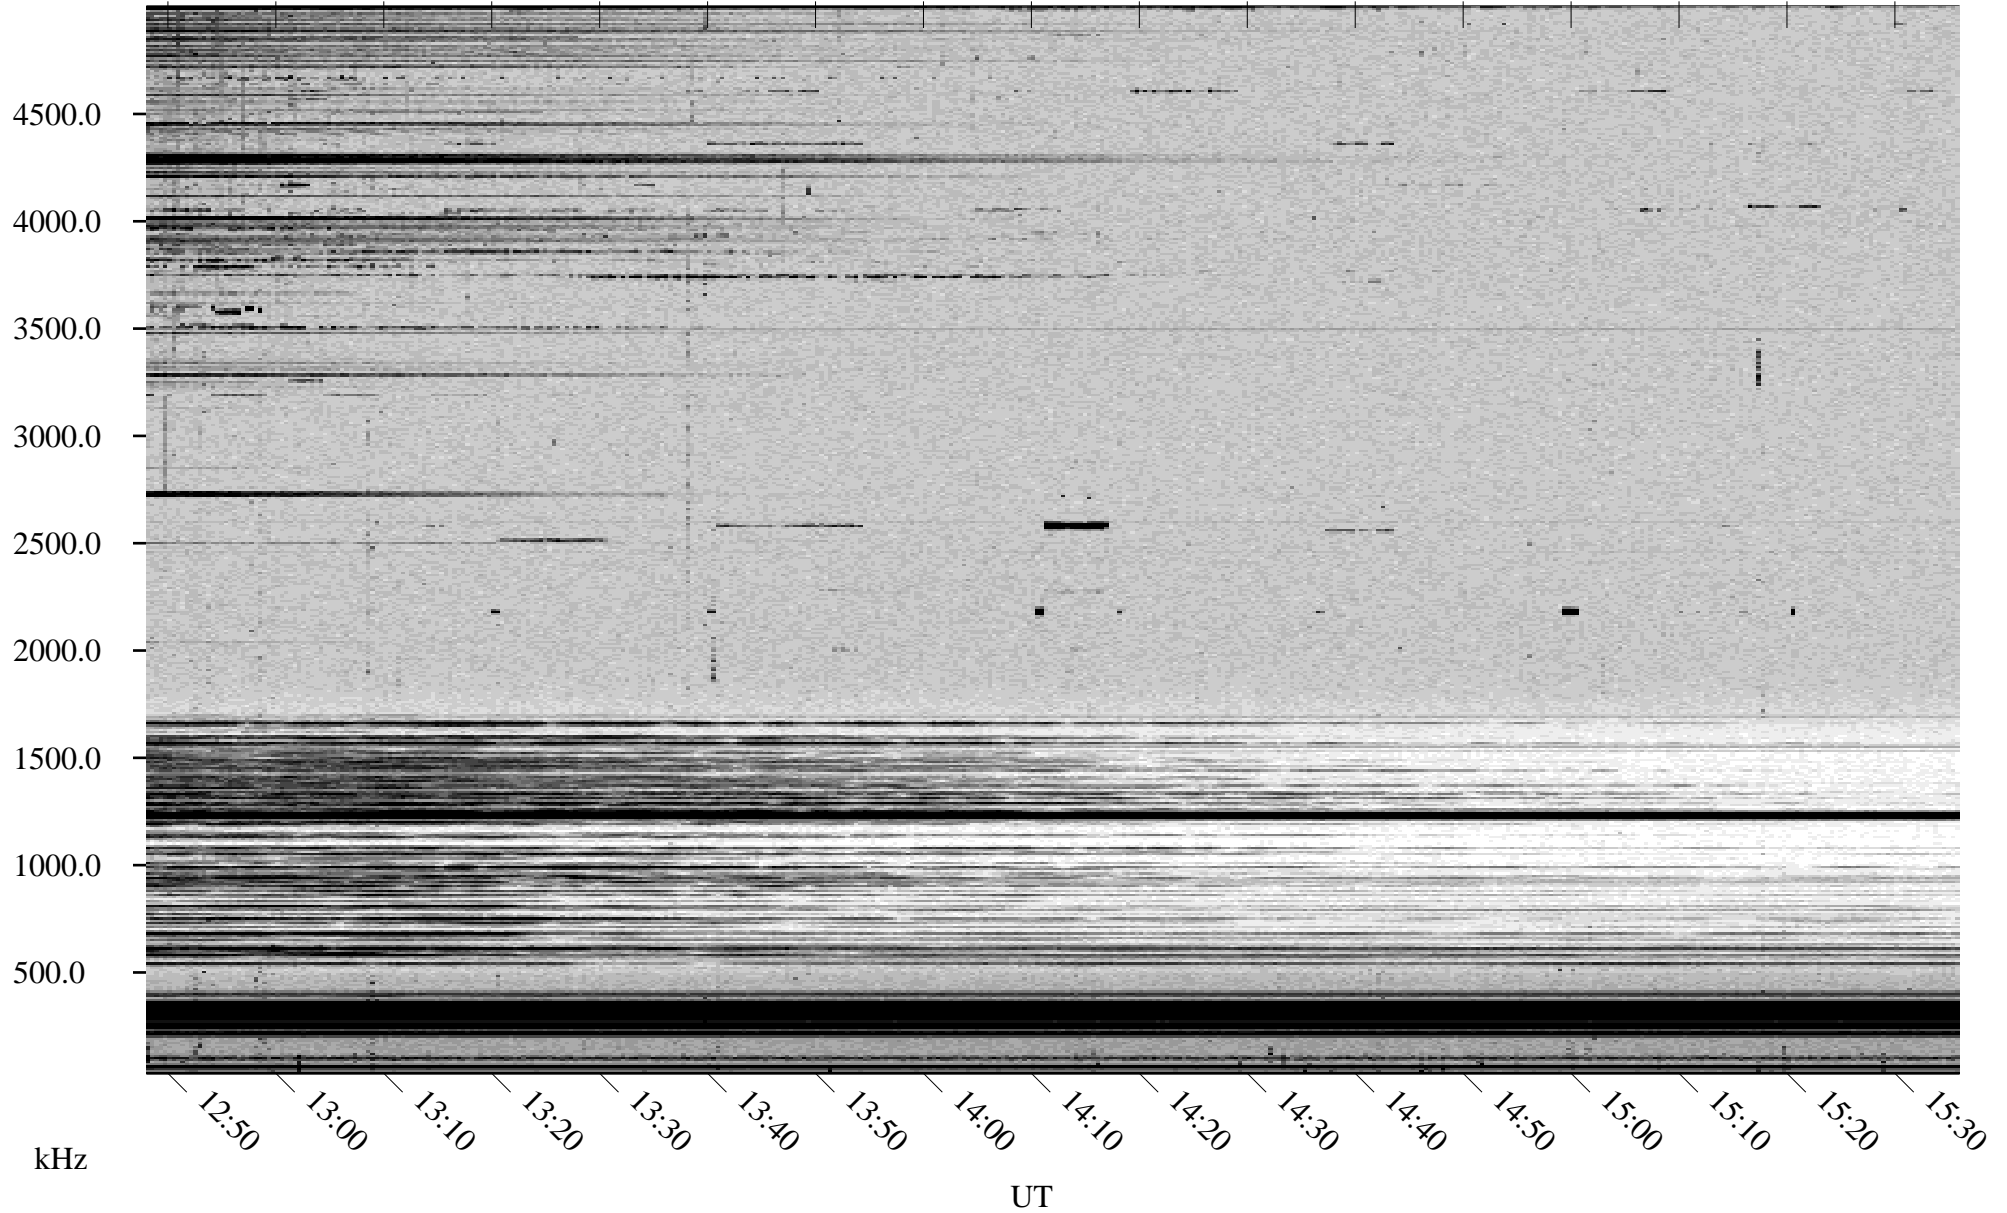

09/27/2002 Churchill, Manitoba

Linear Scale Black = 161 White = 15

ch02270l.r00m max_12

Page 1

09/27/2002 Churchill, Manitoba

Linear Scale Black = 161 White = 15

ch02270l.r00m max_12

Page 2

09/28/2002 Churchill, Manitoba

Linear Scale Black = 161 White = 15

ch02270l.r00m max_12

Page 3

09/28/2002 Churchill, Manitoba

Linear Scale Black = 161 White = 15

ch02270l.r00m max_12

Page 4

09/28/2002 Churchill, Manitoba

Linear Scale Black = 161 White = 15

ch02270l.r00m max_12

Page 5

09/28/2002 Churchill, Manitoba

Linear Scale Black = 161 White = 15

ch02270l.r00m max_12

Page 6

09/28/2002 Churchill, Manitoba

Linear Scale Black = 161 White = 15

ch02270l.r00m max_12

Page 7

09/28/2002 Churchill, Manitoba

Linear Scale Black = 161 White = 15

ch02270l.r00m max_12

Page 8