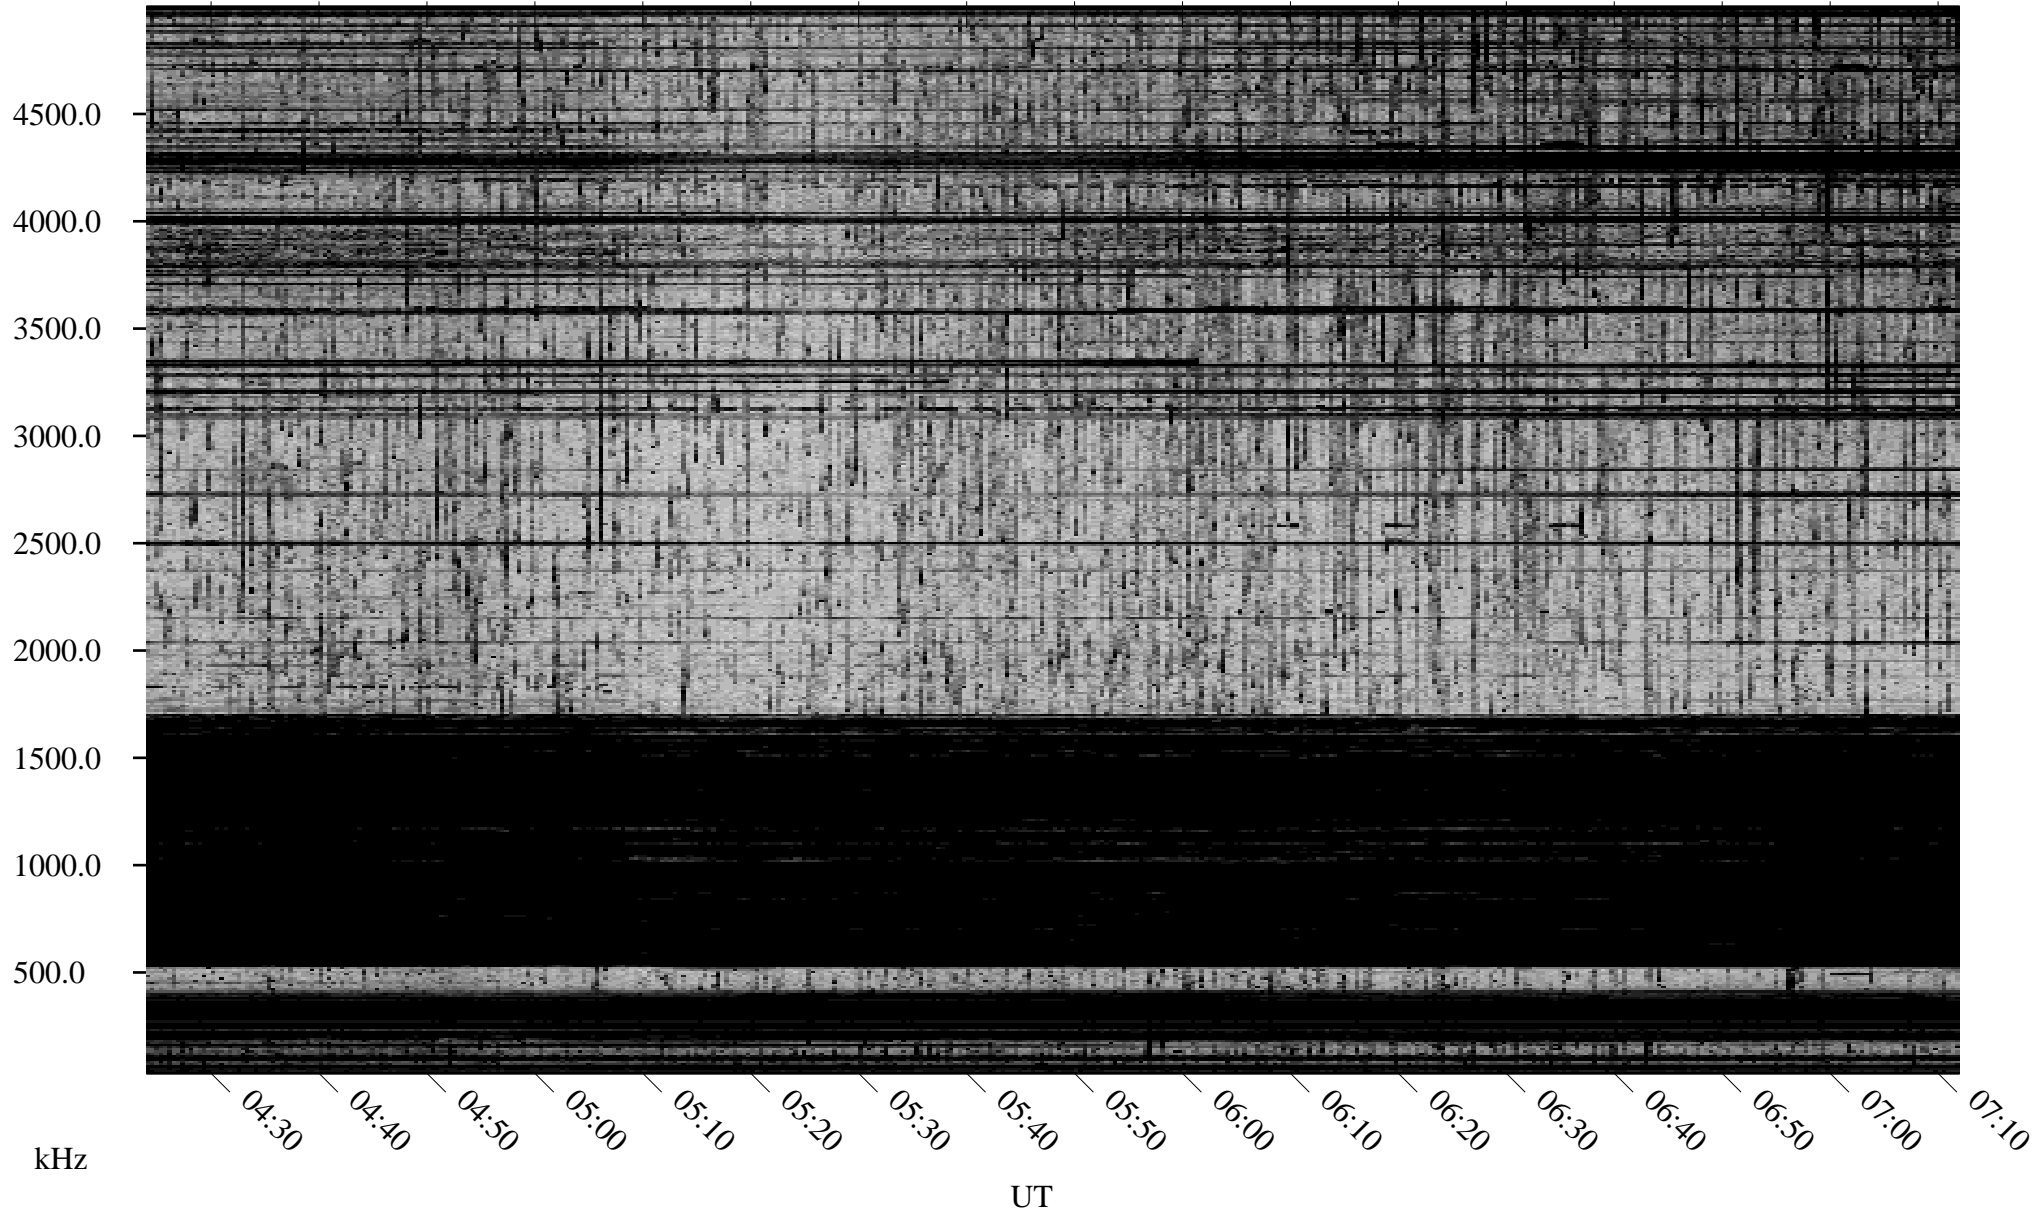

09/27/2002 Churchill, Manitoba

Linear Scale Black = 161 White = 15

ch02270l.r00m max_12

Page 1

09/27/2002 Churchill, Manitoba

Linear Scale Black = 161 White = 15

ch02270l.r00m max_12

Page 2

09/28/2002 Churchill, Manitoba

Linear Scale Black = 161 White = 15

ch02270l.r00m max_12

Page 3

09/28/2002 Churchill, Manitoba

Linear Scale Black = 161 White = 15

ch02270l.r00m max_12

Page 4

09/28/2002 Churchill, Manitoba

Linear Scale Black = 161 White = 15

ch02270l.r00m max_12

Page 5

09/28/2002 Churchill, Manitoba

Linear Scale Black = 161 White = 15

ch02270l.r00m max_12

Page 6

09/28/2002 Churchill, Manitoba

Linear Scale Black = 161 White = 15

ch02270l.r00m max_12

Page 7

09/28/2002 Churchill, Manitoba

Linear Scale Black = 161 White = 15

ch02270l.r00m max_12

Page 8