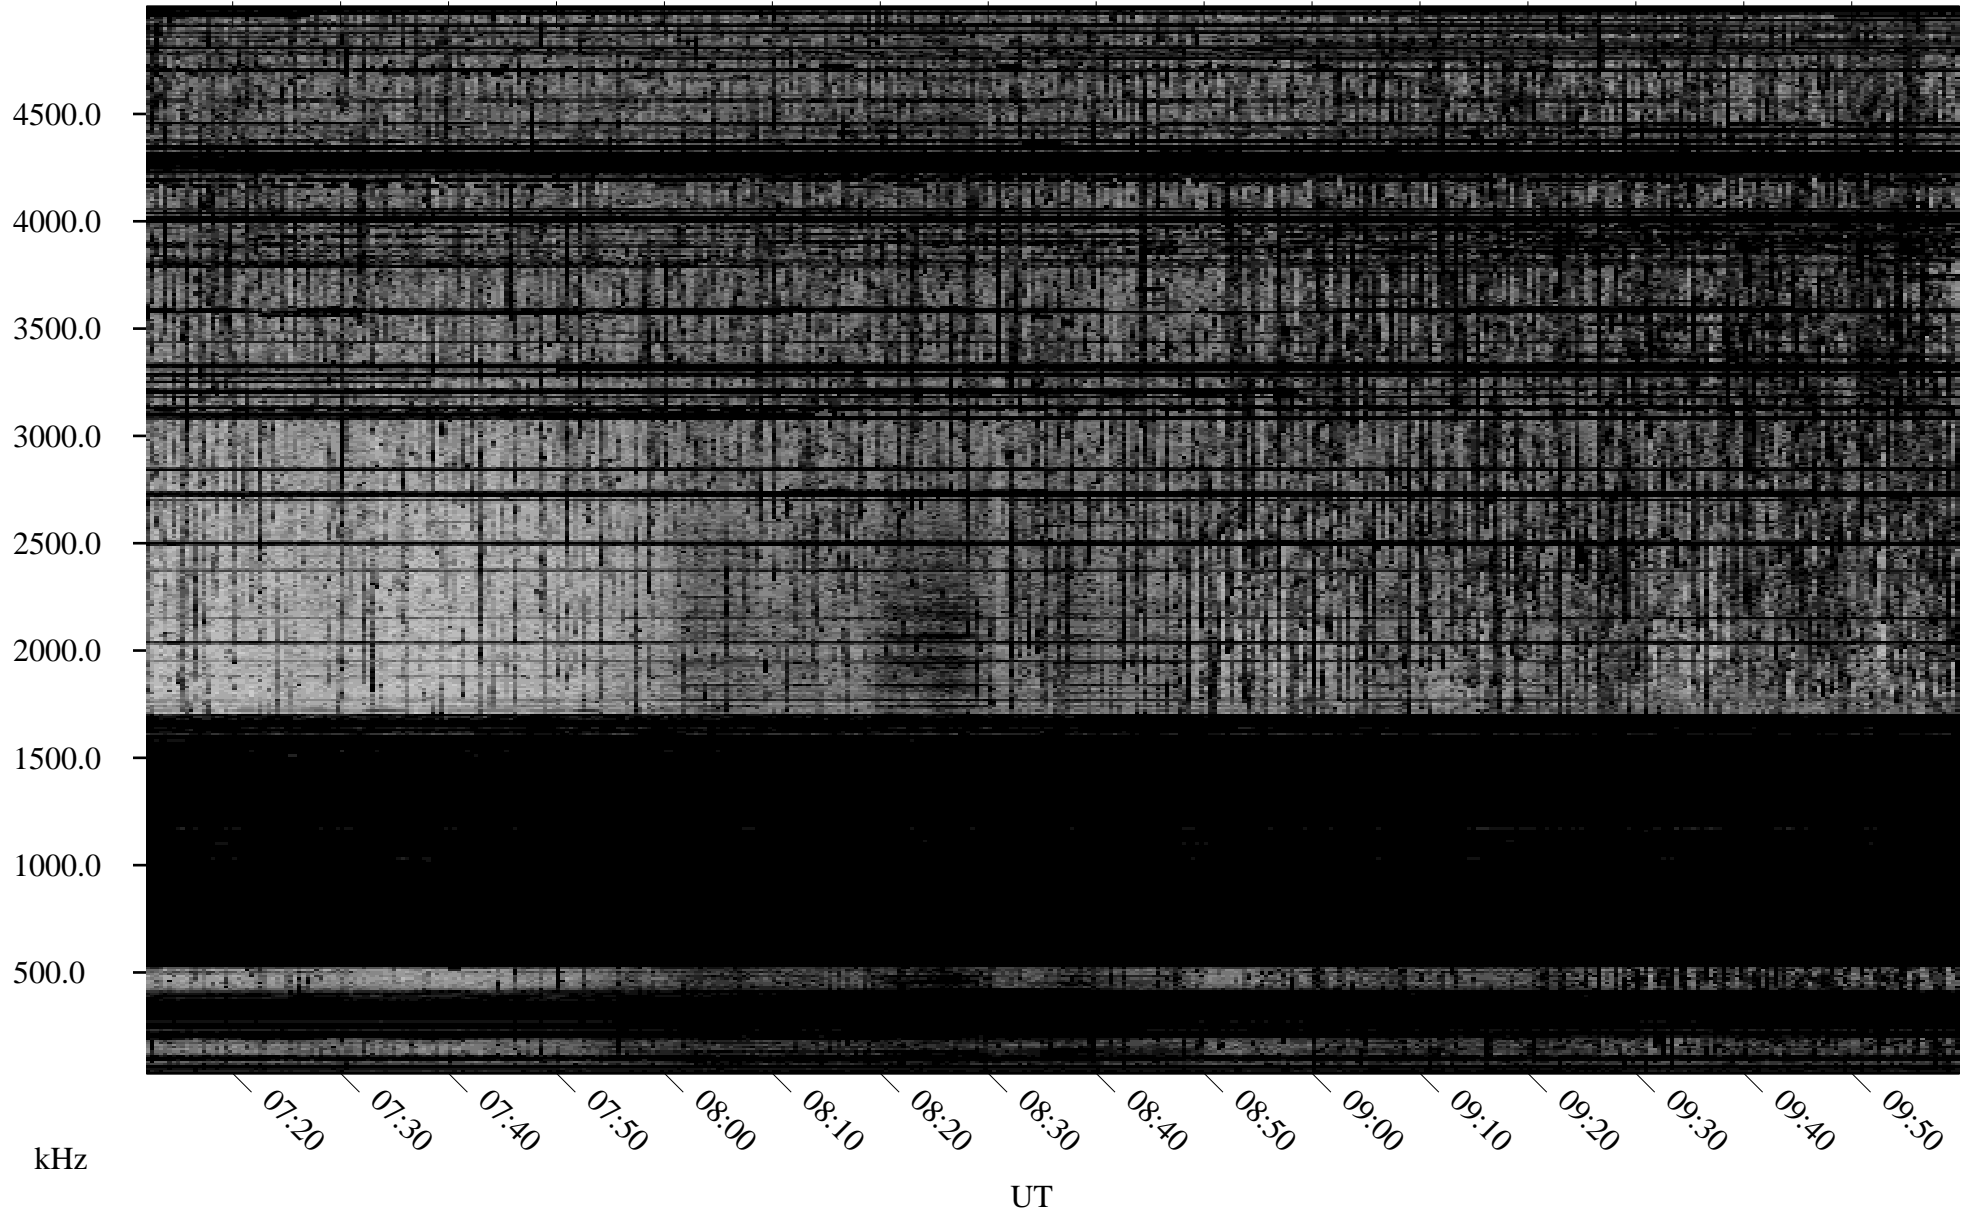

09/27/2002 Churchill, Manitoba

Linear Scale Black = 161 White = 15

ch02270l.r00m max_12

Page 1

09/27/2002 Churchill, Manitoba

Linear Scale Black = 161 White = 15

ch02270l.r00m max_12

Page 2

09/28/2002 Churchill, Manitoba

Linear Scale Black = 161 White = 15

ch02270l.r00m max_12

Page 3

09/28/2002 Churchill, Manitoba

Linear Scale Black = 161 White = 15

ch02270l.r00m max_12

Page 4

09/28/2002 Churchill, Manitoba

Linear Scale Black = 161 White = 15

ch02270l.r00m max_12

Page 5

09/28/2002 Churchill, Manitoba

Linear Scale Black = 161 White = 15

ch02270l.r00m max_12

Page 6

09/28/2002 Churchill, Manitoba

Linear Scale Black = 161 White = 15

ch02270l.r00m max_12

Page 7

09/28/2002 Churchill, Manitoba

Linear Scale Black = 161 White = 15

ch02270l.r00m max_12

Page 8