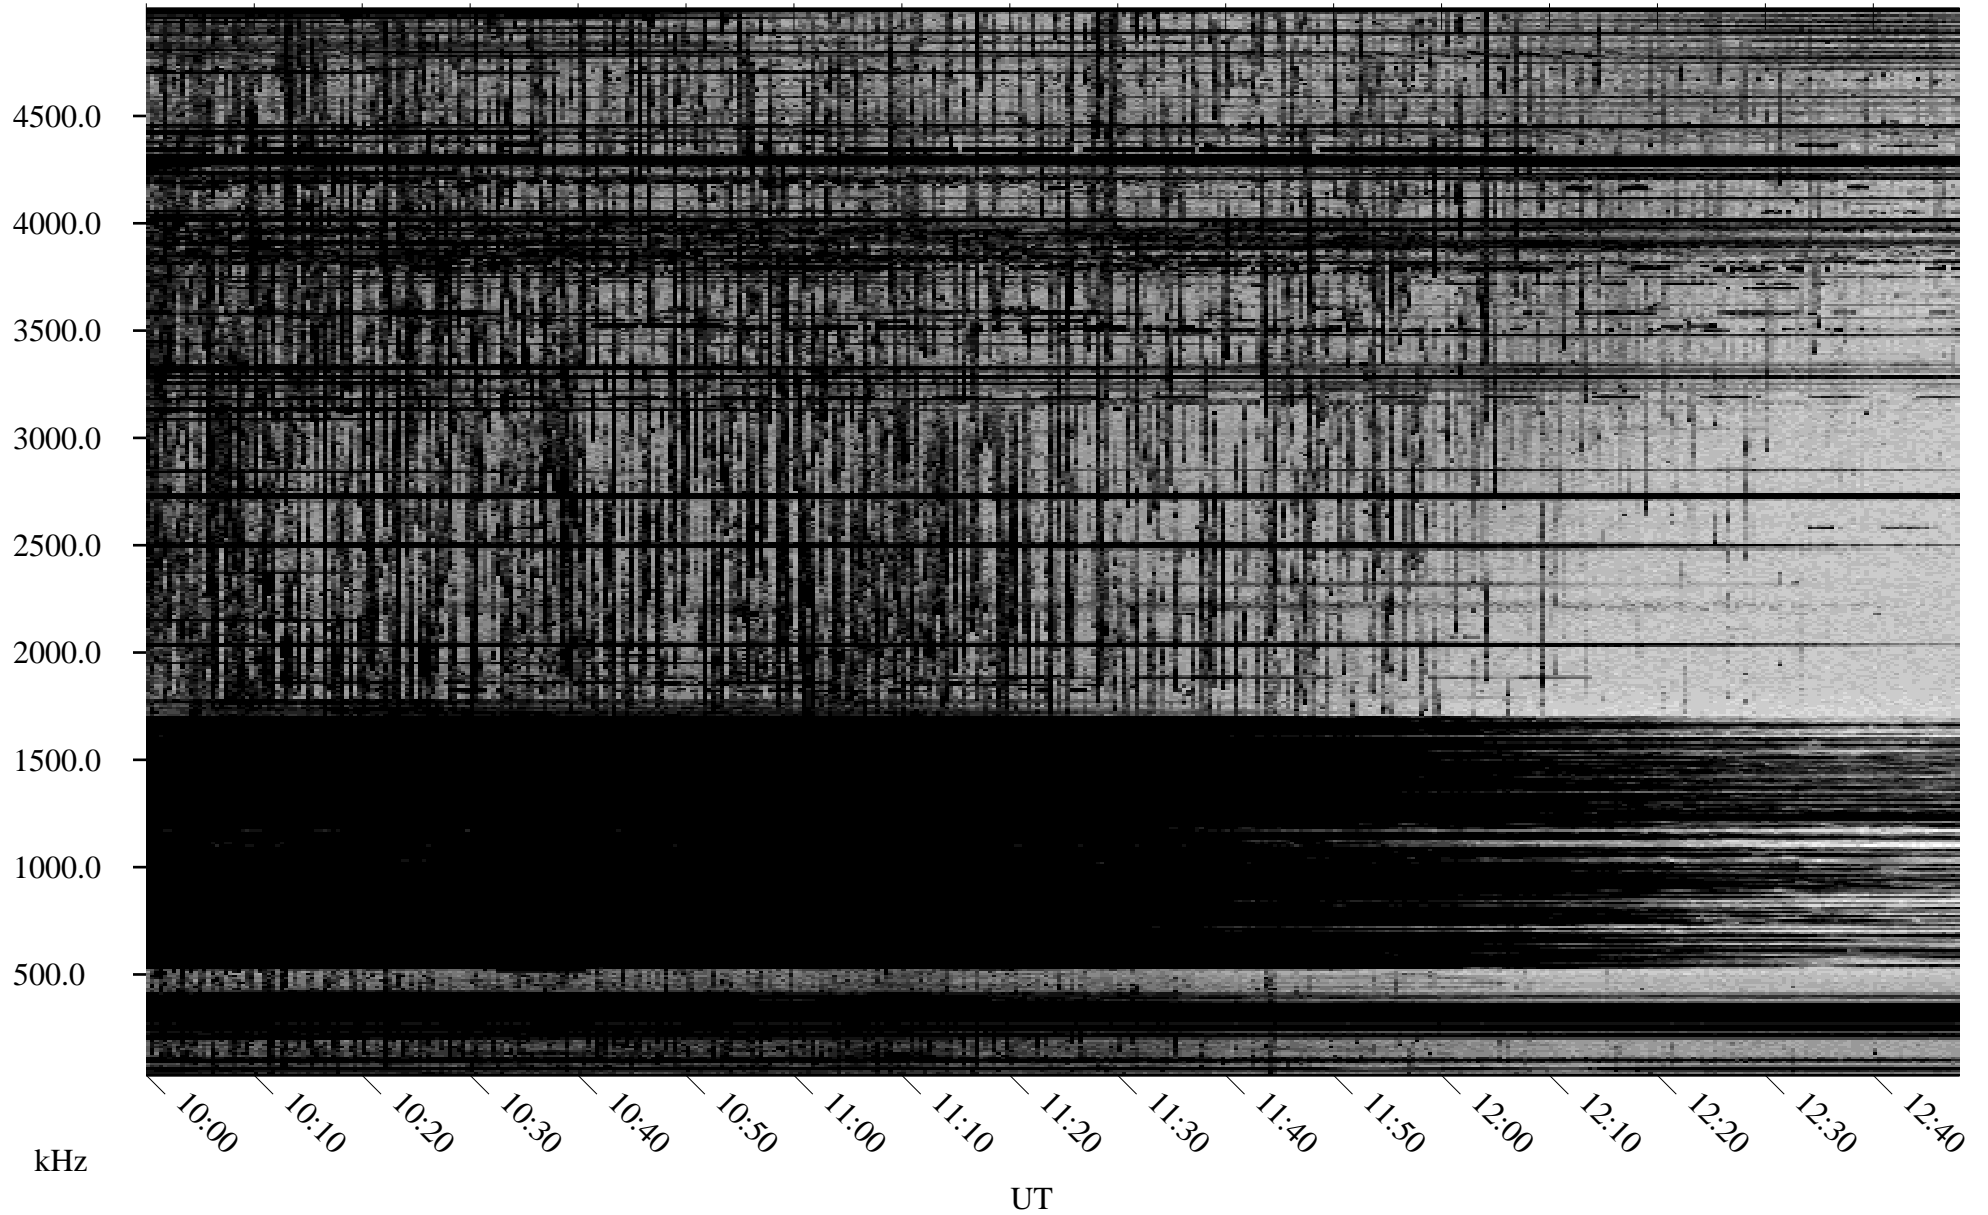

09/27/2002 Churchill, Manitoba

Linear Scale Black = 161 White = 15

ch02270l.r00m max_12

Page 1

09/27/2002 Churchill, Manitoba

Linear Scale Black = 161 White = 15

ch02270l.r00m max_12

Page 2

09/28/2002 Churchill, Manitoba

Linear Scale Black = 161 White = 15

ch02270l.r00m max_12

Page 3

09/28/2002 Churchill, Manitoba

Linear Scale Black = 161 White = 15

ch02270l.r00m max_12

Page 4

09/28/2002 Churchill, Manitoba

Linear Scale Black = 161 White = 15

ch02270l.r00m max_12

Page 5

09/28/2002 Churchill, Manitoba

Linear Scale Black = 161 White = 15

ch02270l.r00m max_12

Page 6

09/28/2002 Churchill, Manitoba

Linear Scale Black = 161 White = 15

ch02270l.r00m max_12

Page 7

09/28/2002 Churchill, Manitoba

Linear Scale Black = 161 White = 15

ch02270l.r00m max_12

Page 8