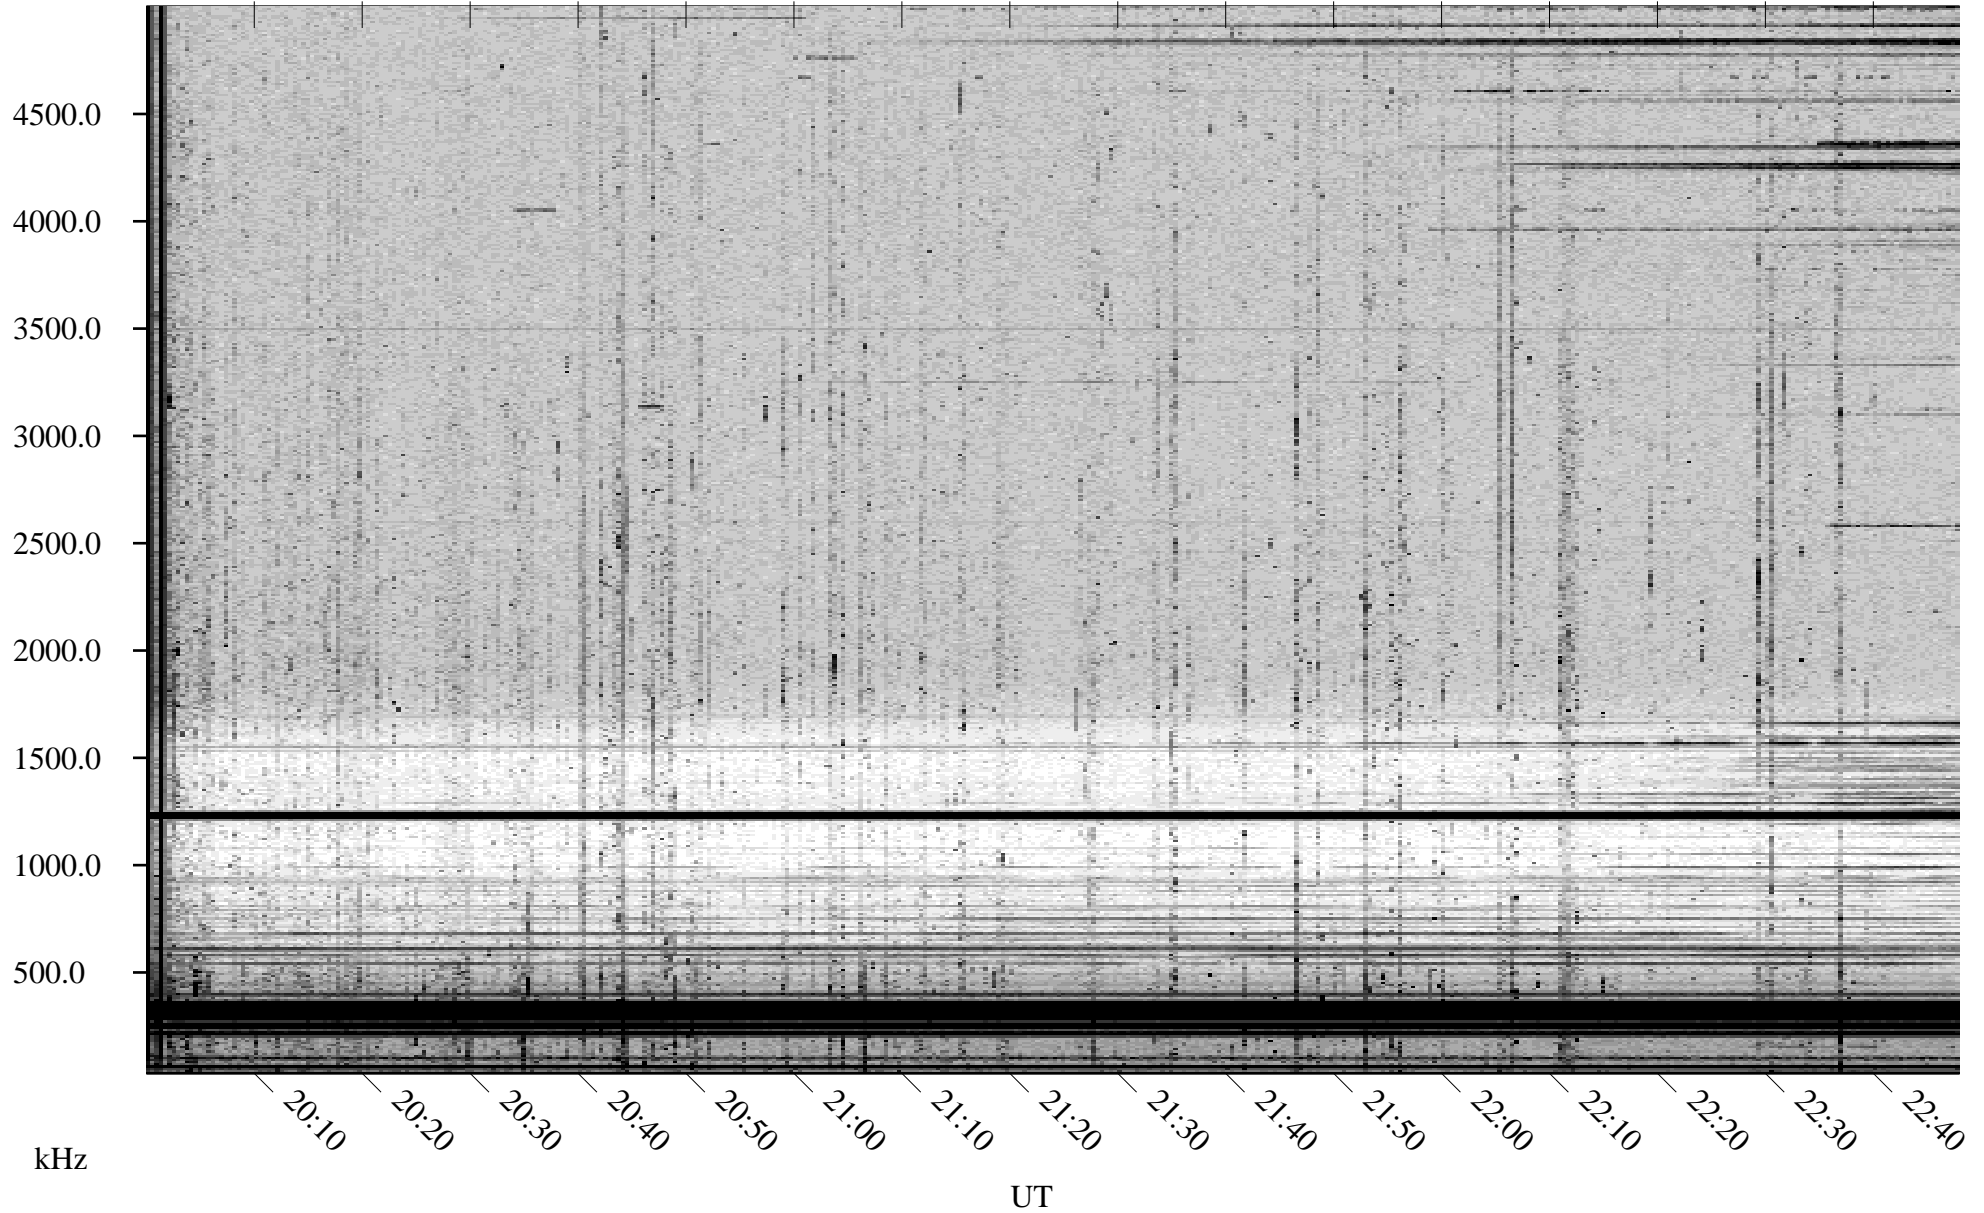

09/27/2002 Churchill, Manitoba

Linear Scale Black = 161 White = 15

ch02270l.r00m max_12

Page 1

09/27/2002 Churchill, Manitoba

Linear Scale Black = 161 White = 15

ch02270l.r00m max_12

Page 2

09/28/2002 Churchill, Manitoba

Linear Scale Black = 161 White = 15

ch02270l.r00m max_12

Page 3

09/28/2002 Churchill, Manitoba

Linear Scale Black = 161 White = 15

ch02270l.r00m max_12

Page 4

09/28/2002 Churchill, Manitoba

Linear Scale Black = 161 White = 15

ch02270l.r00m max_12

Page 5

09/28/2002 Churchill, Manitoba

Linear Scale Black = 161 White = 15

ch02270l.r00m max_12

Page 6

09/28/2002 Churchill, Manitoba

Linear Scale Black = 161 White = 15

ch02270l.r00m max_12

Page 7

09/28/2002 Churchill, Manitoba

Linear Scale Black = 161 White = 15

ch02270l.r00m max_12

Page 8