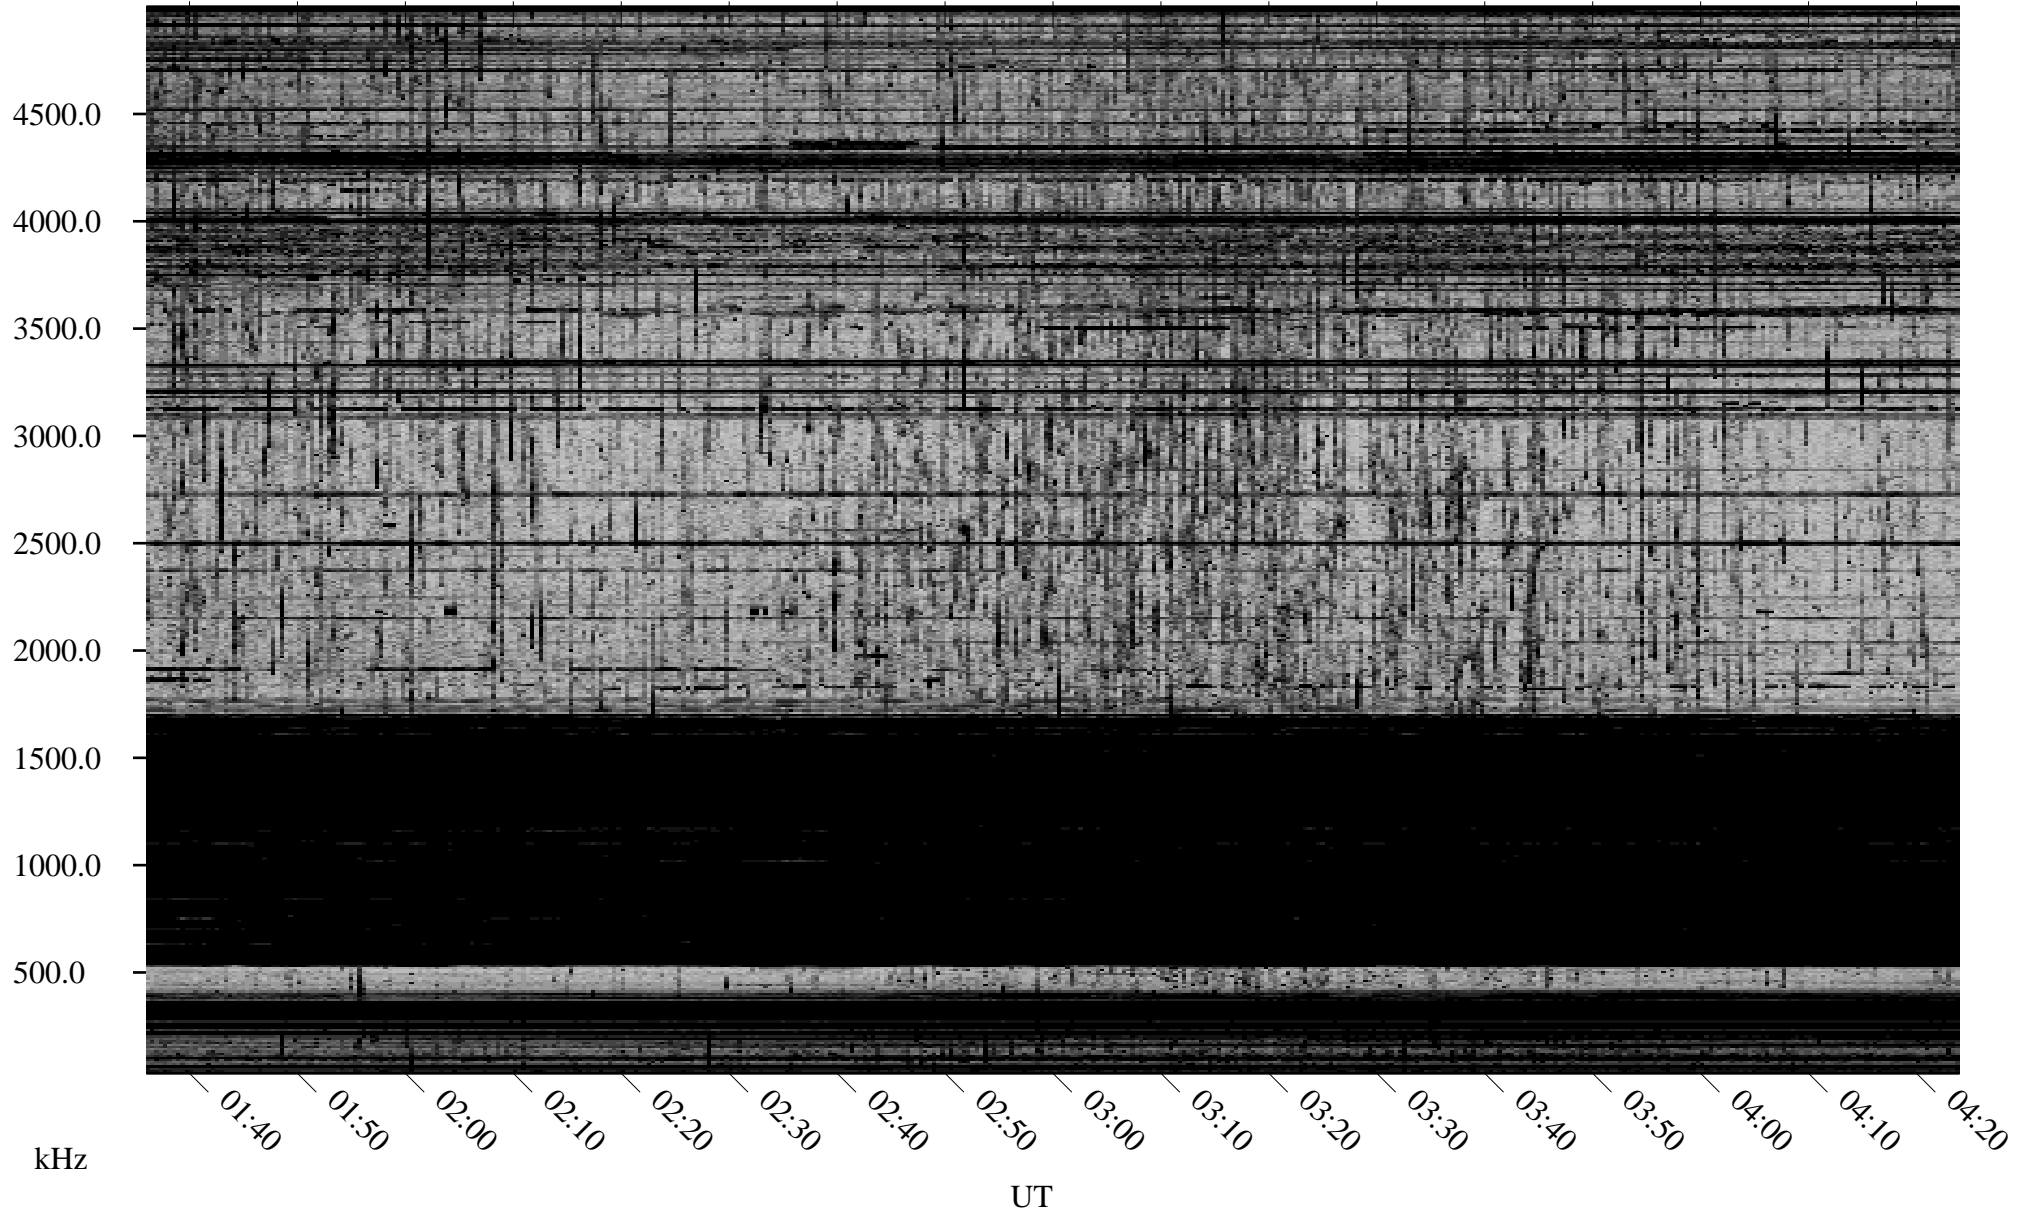

09/27/2002 Churchill, Manitoba

Linear Scale Black = 161 White = 15

ch02270l.r00m max_12

Page 1

09/27/2002 Churchill, Manitoba

Linear Scale Black = 161 White = 15

ch02270l.r00m max_12

Page 2

09/28/2002 Churchill, Manitoba

Linear Scale Black = 161 White = 15

ch02270l.r00m max_12

Page 3

09/28/2002 Churchill, Manitoba

Linear Scale Black = 161 White = 15

ch02270l.r00m max_12

Page 4

09/28/2002 Churchill, Manitoba

Linear Scale Black = 161 White = 15

ch02270l.r00m max_12

Page 5

09/28/2002 Churchill, Manitoba

Linear Scale Black = 161 White = 15

ch02270l.r00m max_12

Page 6

09/28/2002 Churchill, Manitoba

Linear Scale Black = 161 White = 15

ch02270l.r00m max_12

Page 7

09/28/2002 Churchill, Manitoba

Linear Scale Black = 161 White = 15

ch02270l.r00m max_12

Page 8