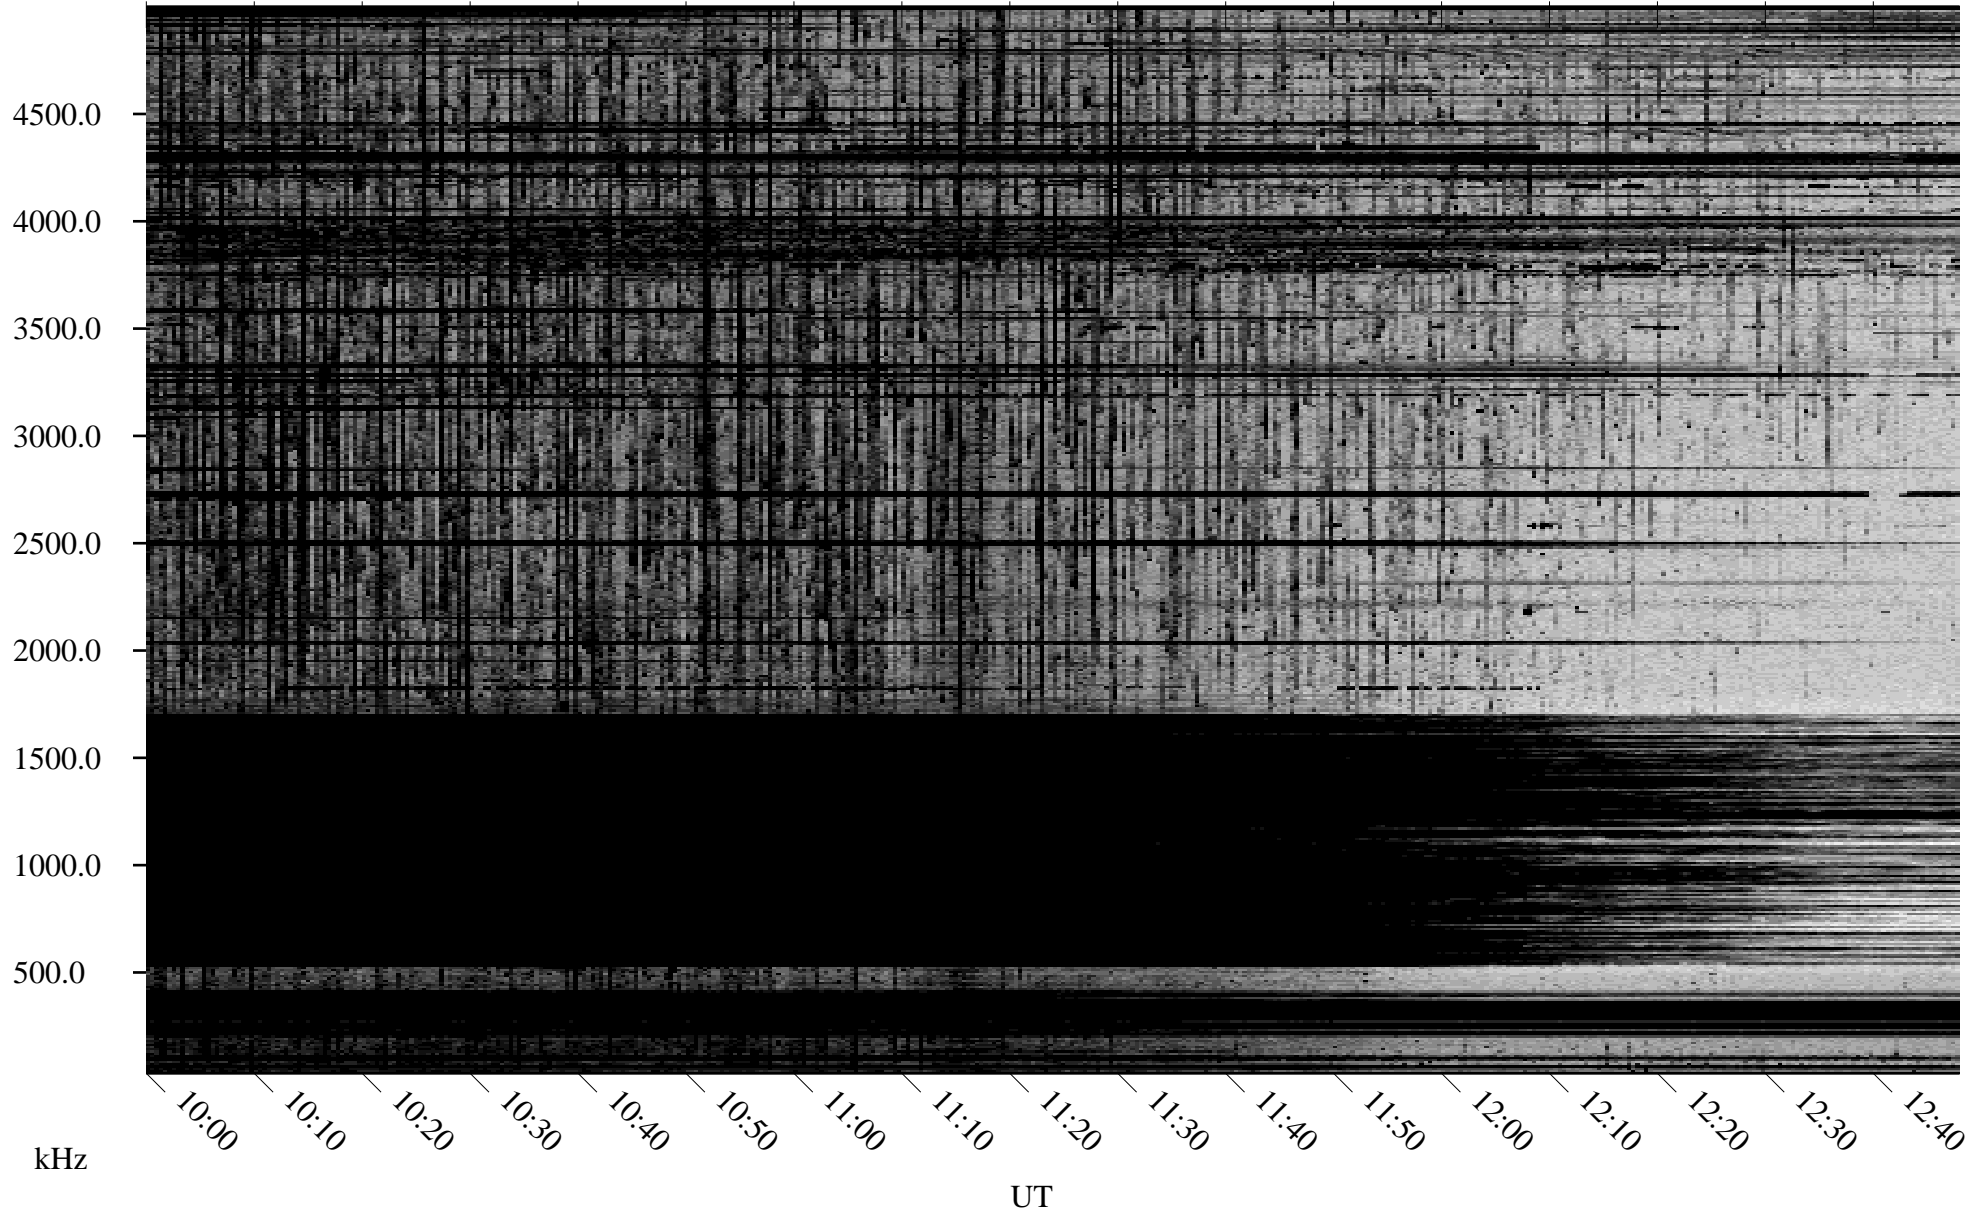

09/28/2002 Churchill, Manitoba

Linear Scale Black = 161 White = 15

ch022711.r00m max_12

Page 1

09/28/2002 Churchill, Manitoba

Linear Scale Black = 161 White = 15

ch022711.r00m max_12

Page 2

09/29/2002 Churchill, Manitoba

Linear Scale Black = 161 White = 15

ch022711.r00m max_12

Page 3

09/29/2002 Churchill, Manitoba

Linear Scale Black = 161 White = 15

ch022711.r00m max_12

Page 4

09/29/2002 Churchill, Manitoba

Linear Scale Black = 161 White = 15

ch022711.r00m max_12

09/29/2002 Churchill, Manitoba

Linear Scale Black = 161 White = 15

ch022711.r00m max_12

Page 6

09/29/2002 Churchill, Manitoba

Linear Scale Black = 161 White = 15

ch022711.r00m max_12

Page 7

09/29/2002 Churchill, Manitoba

Linear Scale Black = 161 White = 15

ch022711.r00m max_12