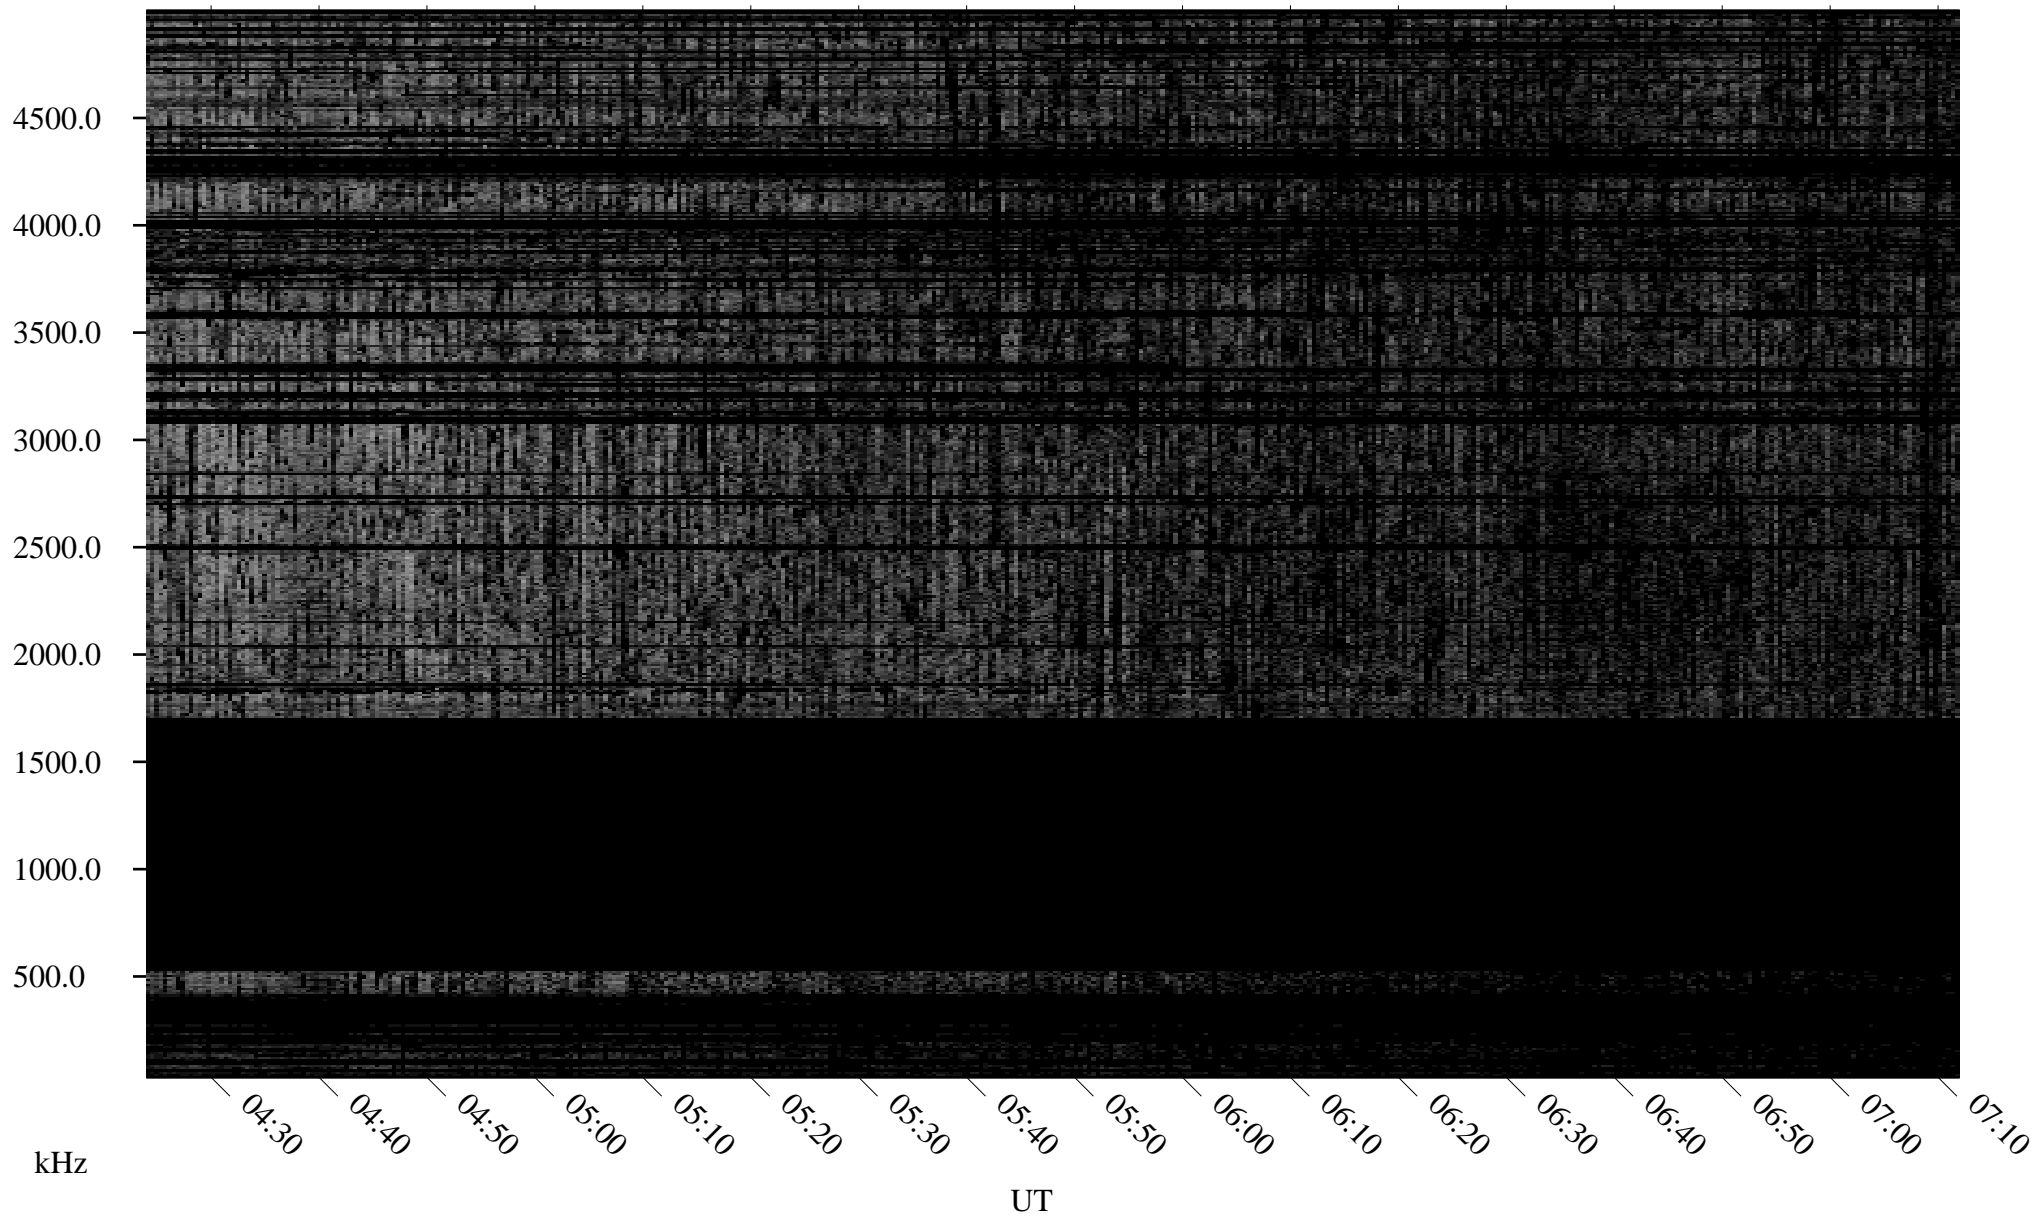

09/28/2002 Churchill, Manitoba

Linear Scale Black = 161 White = 15

ch022711.r00m max_12

Page 1

09/28/2002 Churchill, Manitoba

Linear Scale Black = 161 White = 15

ch022711.r00m max_12

Page 2

09/29/2002 Churchill, Manitoba

Linear Scale Black = 161 White = 15

ch022711.r00m max_12

Page 3

09/29/2002 Churchill, Manitoba

Linear Scale Black = 161 White = 15

ch022711.r00m max_12

Page 4

09/29/2002 Churchill, Manitoba

Linear Scale Black = 161 White = 15

ch022711.r00m max_12

09/29/2002 Churchill, Manitoba

Linear Scale Black = 161 White = 15

ch022711.r00m max_12

Page 6

09/29/2002 Churchill, Manitoba

Linear Scale Black = 161 White = 15

ch022711.r00m max_12

Page 7

09/29/2002 Churchill, Manitoba

Linear Scale Black = 161 White = 15

ch022711.r00m max_12