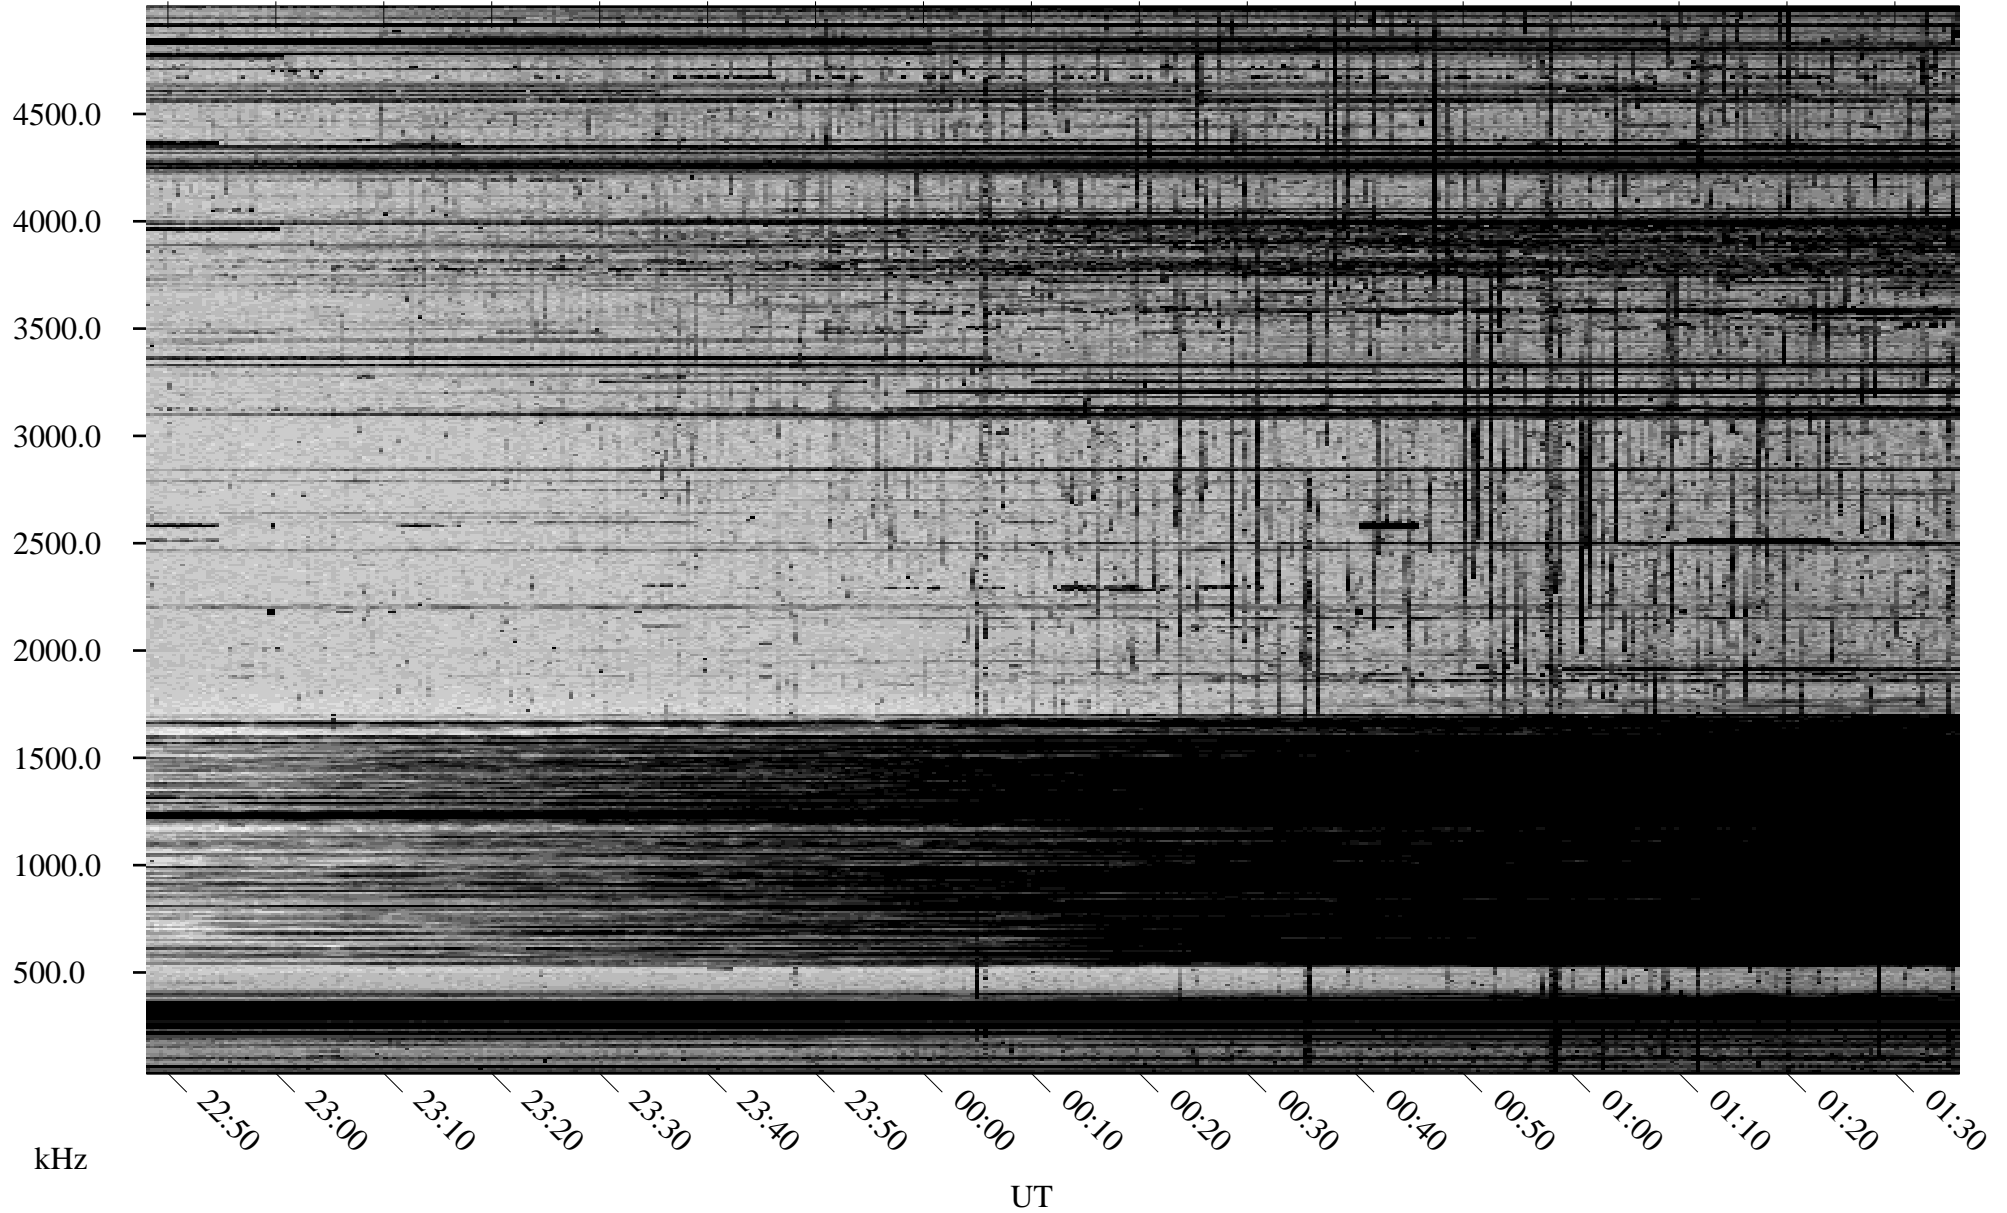

09/28/2002 Churchill, Manitoba

Linear Scale Black = 161 White = 15

ch022711.r00m max_12

Page 1

09/28/2002 Churchill, Manitoba

Linear Scale Black = 161 White = 15

ch022711.r00m max_12

Page 2

09/29/2002 Churchill, Manitoba

Linear Scale Black = 161 White = 15

ch022711.r00m max_12

Page 3

09/29/2002 Churchill, Manitoba

Linear Scale Black = 161 White = 15

ch022711.r00m max_12

Page 4

09/29/2002 Churchill, Manitoba

Linear Scale Black = 161 White = 15

ch022711.r00m max_12

09/29/2002 Churchill, Manitoba

Linear Scale Black = 161 White = 15

ch022711.r00m max_12

Page 6

09/29/2002 Churchill, Manitoba

Linear Scale Black = 161 White = 15

ch022711.r00m max_12

Page 7

09/29/2002 Churchill, Manitoba

Linear Scale Black = 161 White = 15

ch022711.r00m max_12