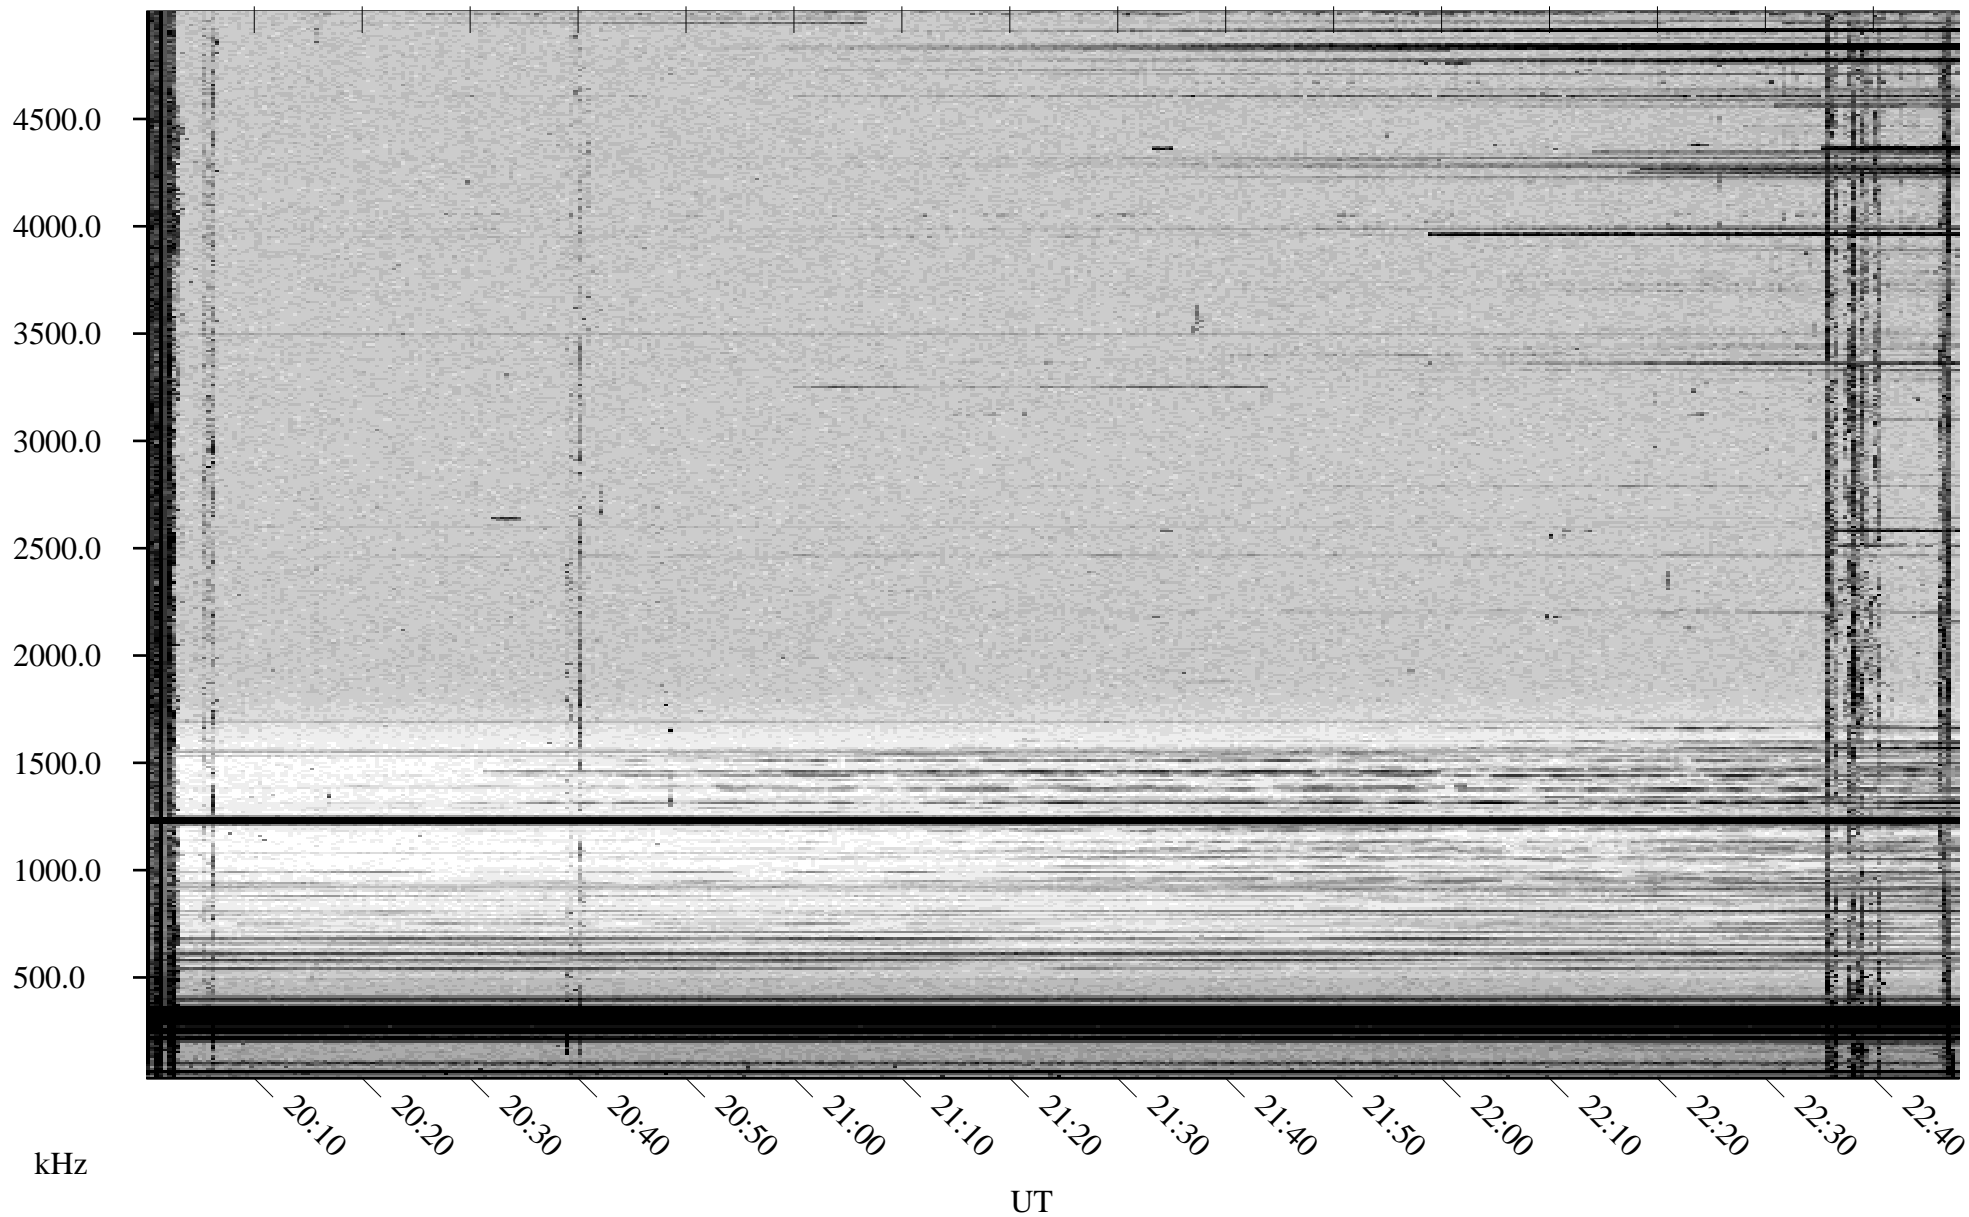

09/28/2002 Churchill, Manitoba

Linear Scale Black = 161 White = 15

ch022711.r00m max_12

Page 1

09/28/2002 Churchill, Manitoba

Linear Scale Black = 161 White = 15

ch022711.r00m max_12

Page 2

09/29/2002 Churchill, Manitoba

Linear Scale Black = 161 White = 15

ch022711.r00m max_12

Page 3

09/29/2002 Churchill, Manitoba

Linear Scale Black = 161 White = 15

ch022711.r00m max_12

Page 4

09/29/2002 Churchill, Manitoba

Linear Scale Black = 161 White = 15

ch022711.r00m max_12

09/29/2002 Churchill, Manitoba

Linear Scale Black = 161 White = 15

ch022711.r00m max_12

Page 6

09/29/2002 Churchill, Manitoba

Linear Scale Black = 161 White = 15

ch022711.r00m max_12

Page 7

09/29/2002 Churchill, Manitoba

Linear Scale Black = 161 White = 15

ch022711.r00m max_12