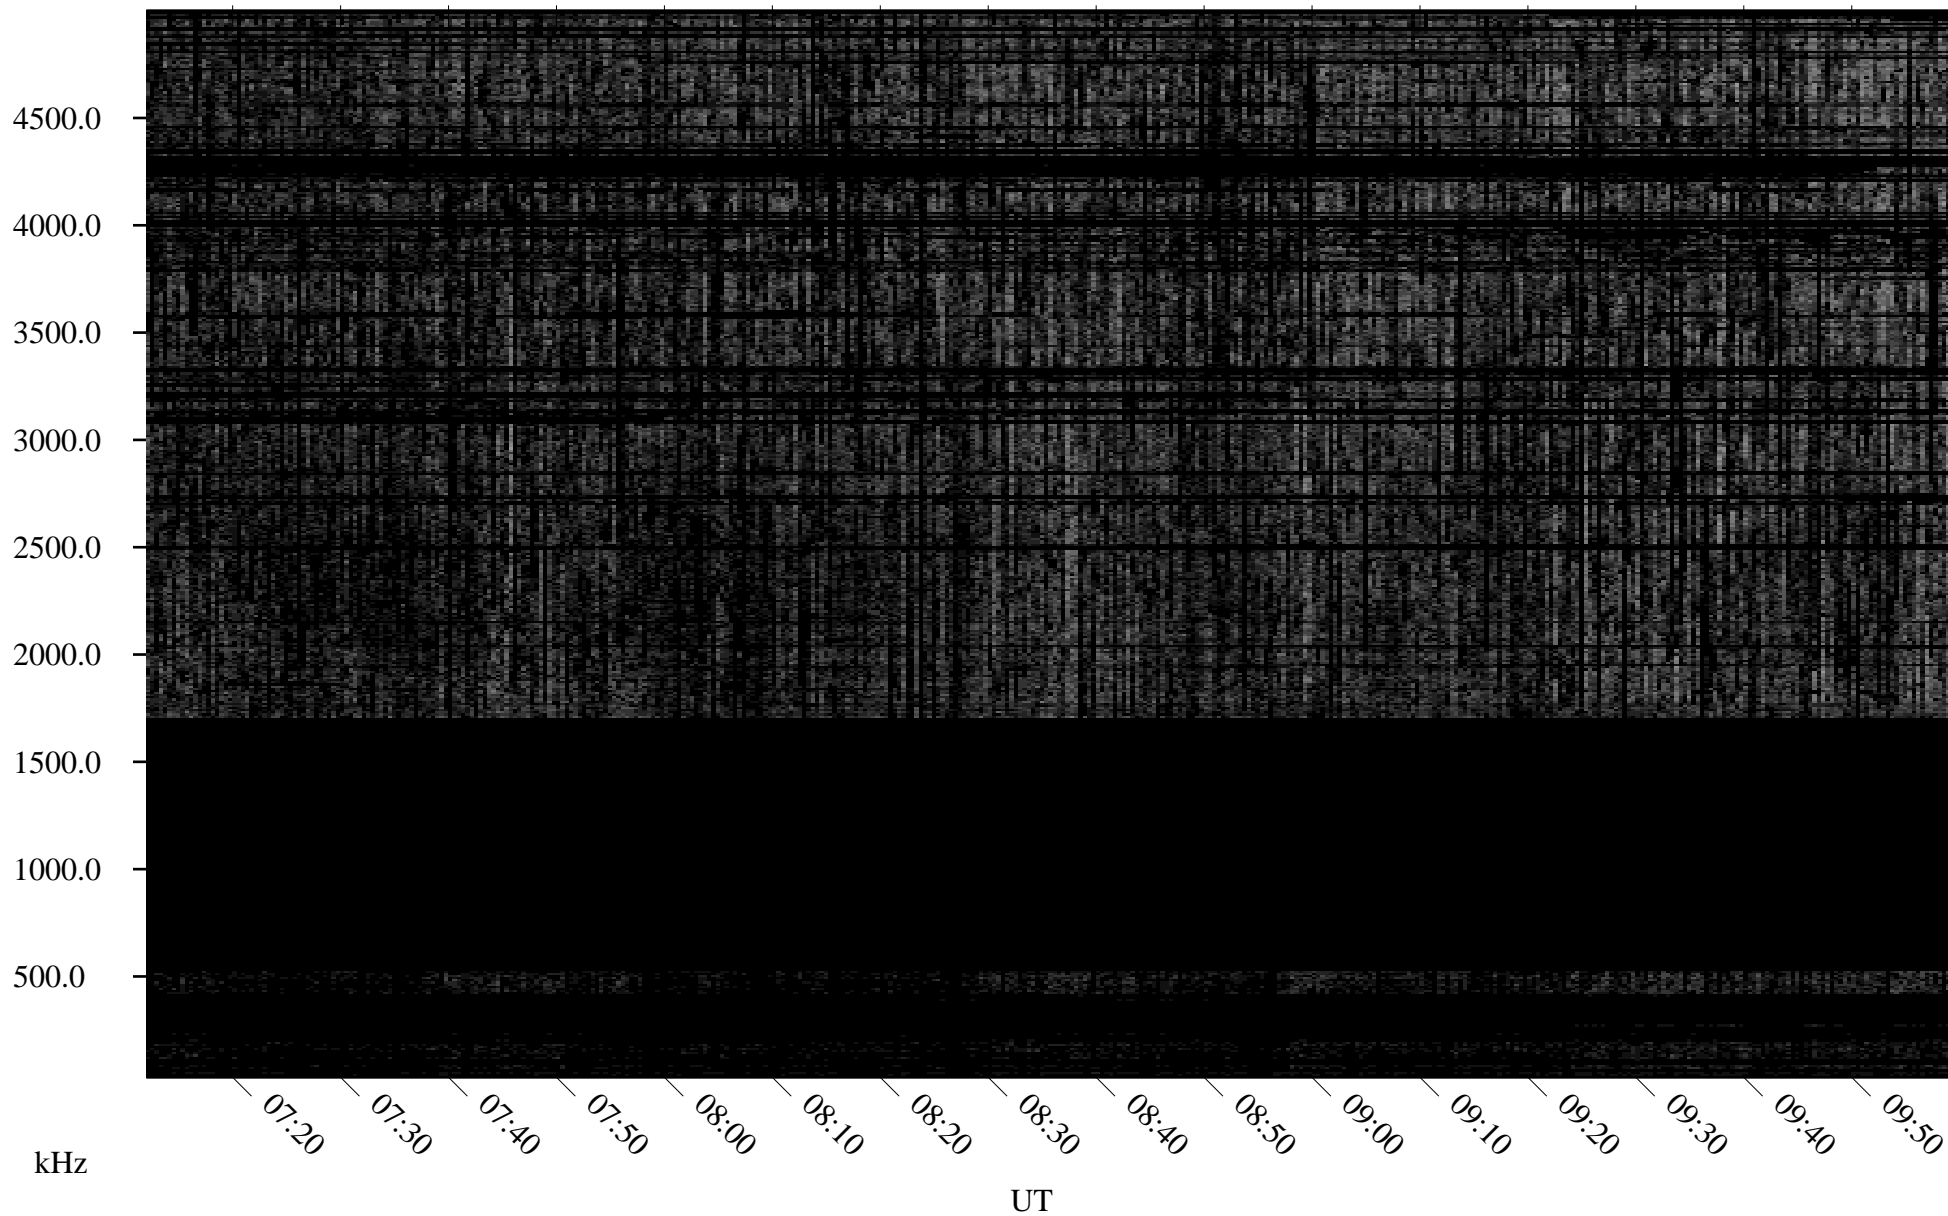

09/28/2002 Churchill, Manitoba

Linear Scale Black = 161 White = 15

ch022711.r00m max_12

Page 1

09/28/2002 Churchill, Manitoba

Linear Scale Black = 161 White = 15

ch022711.r00m max_12

Page 2

09/29/2002 Churchill, Manitoba

Linear Scale Black = 161 White = 15

ch022711.r00m max_12

Page 3

09/29/2002 Churchill, Manitoba

Linear Scale Black = 161 White = 15

ch022711.r00m max_12

Page 4

09/29/2002 Churchill, Manitoba

Linear Scale Black = 161 White = 15

ch022711.r00m max_12

09/29/2002 Churchill, Manitoba

Linear Scale Black = 161 White = 15

ch022711.r00m max_12

Page 6

09/29/2002 Churchill, Manitoba

Linear Scale Black = 161 White = 15

ch022711.r00m max_12

Page 7

09/29/2002 Churchill, Manitoba

Linear Scale Black = 161 White = 15

ch022711.r00m max_12