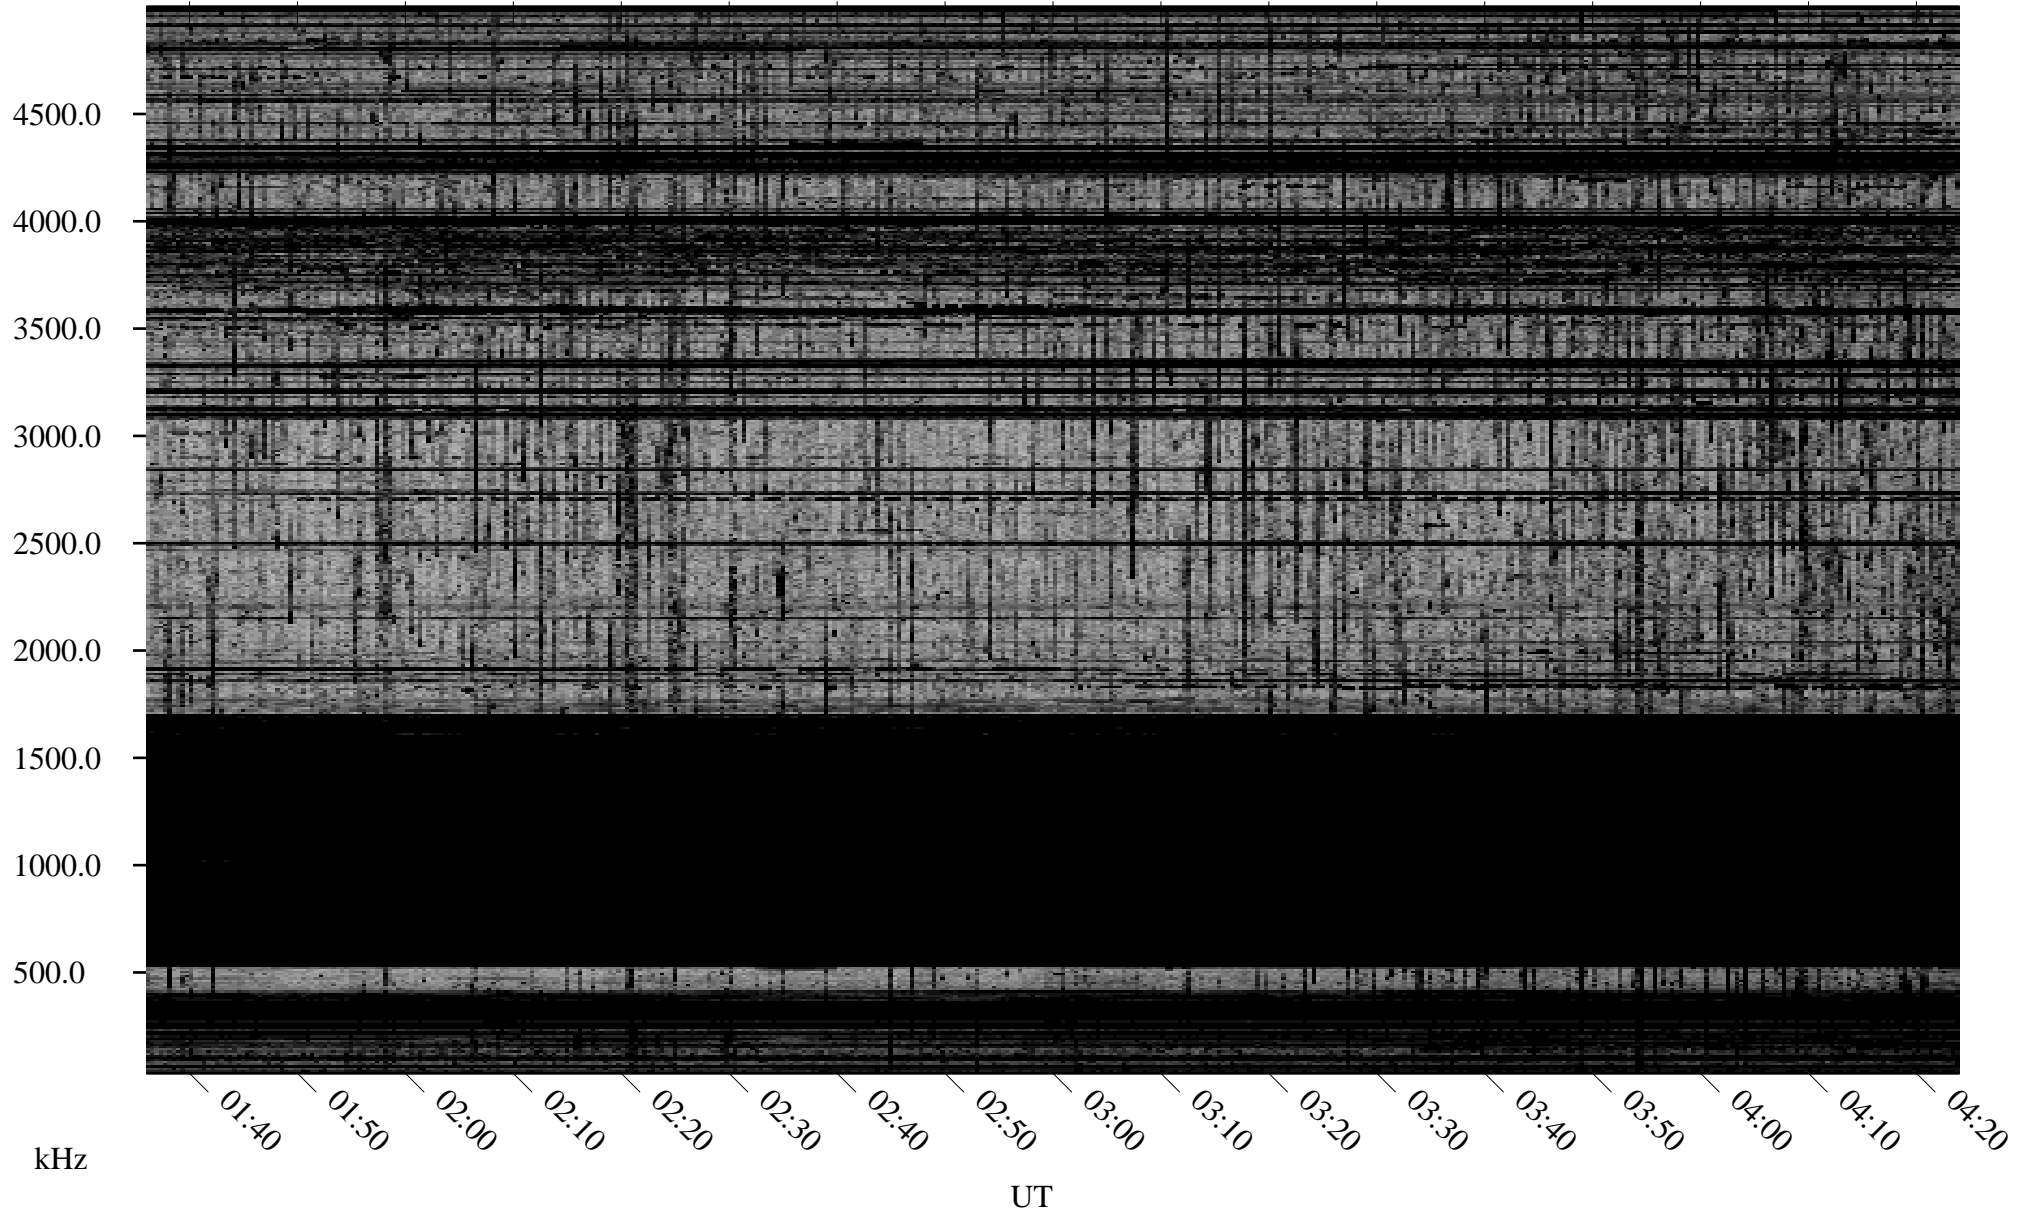

09/28/2002 Churchill, Manitoba

Linear Scale Black = 161 White = 15

ch022711.r00m max_12

Page 1

09/28/2002 Churchill, Manitoba

Linear Scale Black = 161 White = 15

ch022711.r00m max_12

Page 2

09/29/2002 Churchill, Manitoba

Linear Scale Black = 161 White = 15

ch022711.r00m max_12

Page 3

09/29/2002 Churchill, Manitoba

Linear Scale Black = 161 White = 15

ch022711.r00m max_12

Page 4

09/29/2002 Churchill, Manitoba

Linear Scale Black = 161 White = 15

ch022711.r00m max_12

09/29/2002 Churchill, Manitoba

Linear Scale Black = 161 White = 15

ch022711.r00m max_12

Page 6

09/29/2002 Churchill, Manitoba

Linear Scale Black = 161 White = 15

ch022711.r00m max_12

Page 7

09/29/2002 Churchill, Manitoba

Linear Scale Black = 161 White = 15

ch022711.r00m max_12