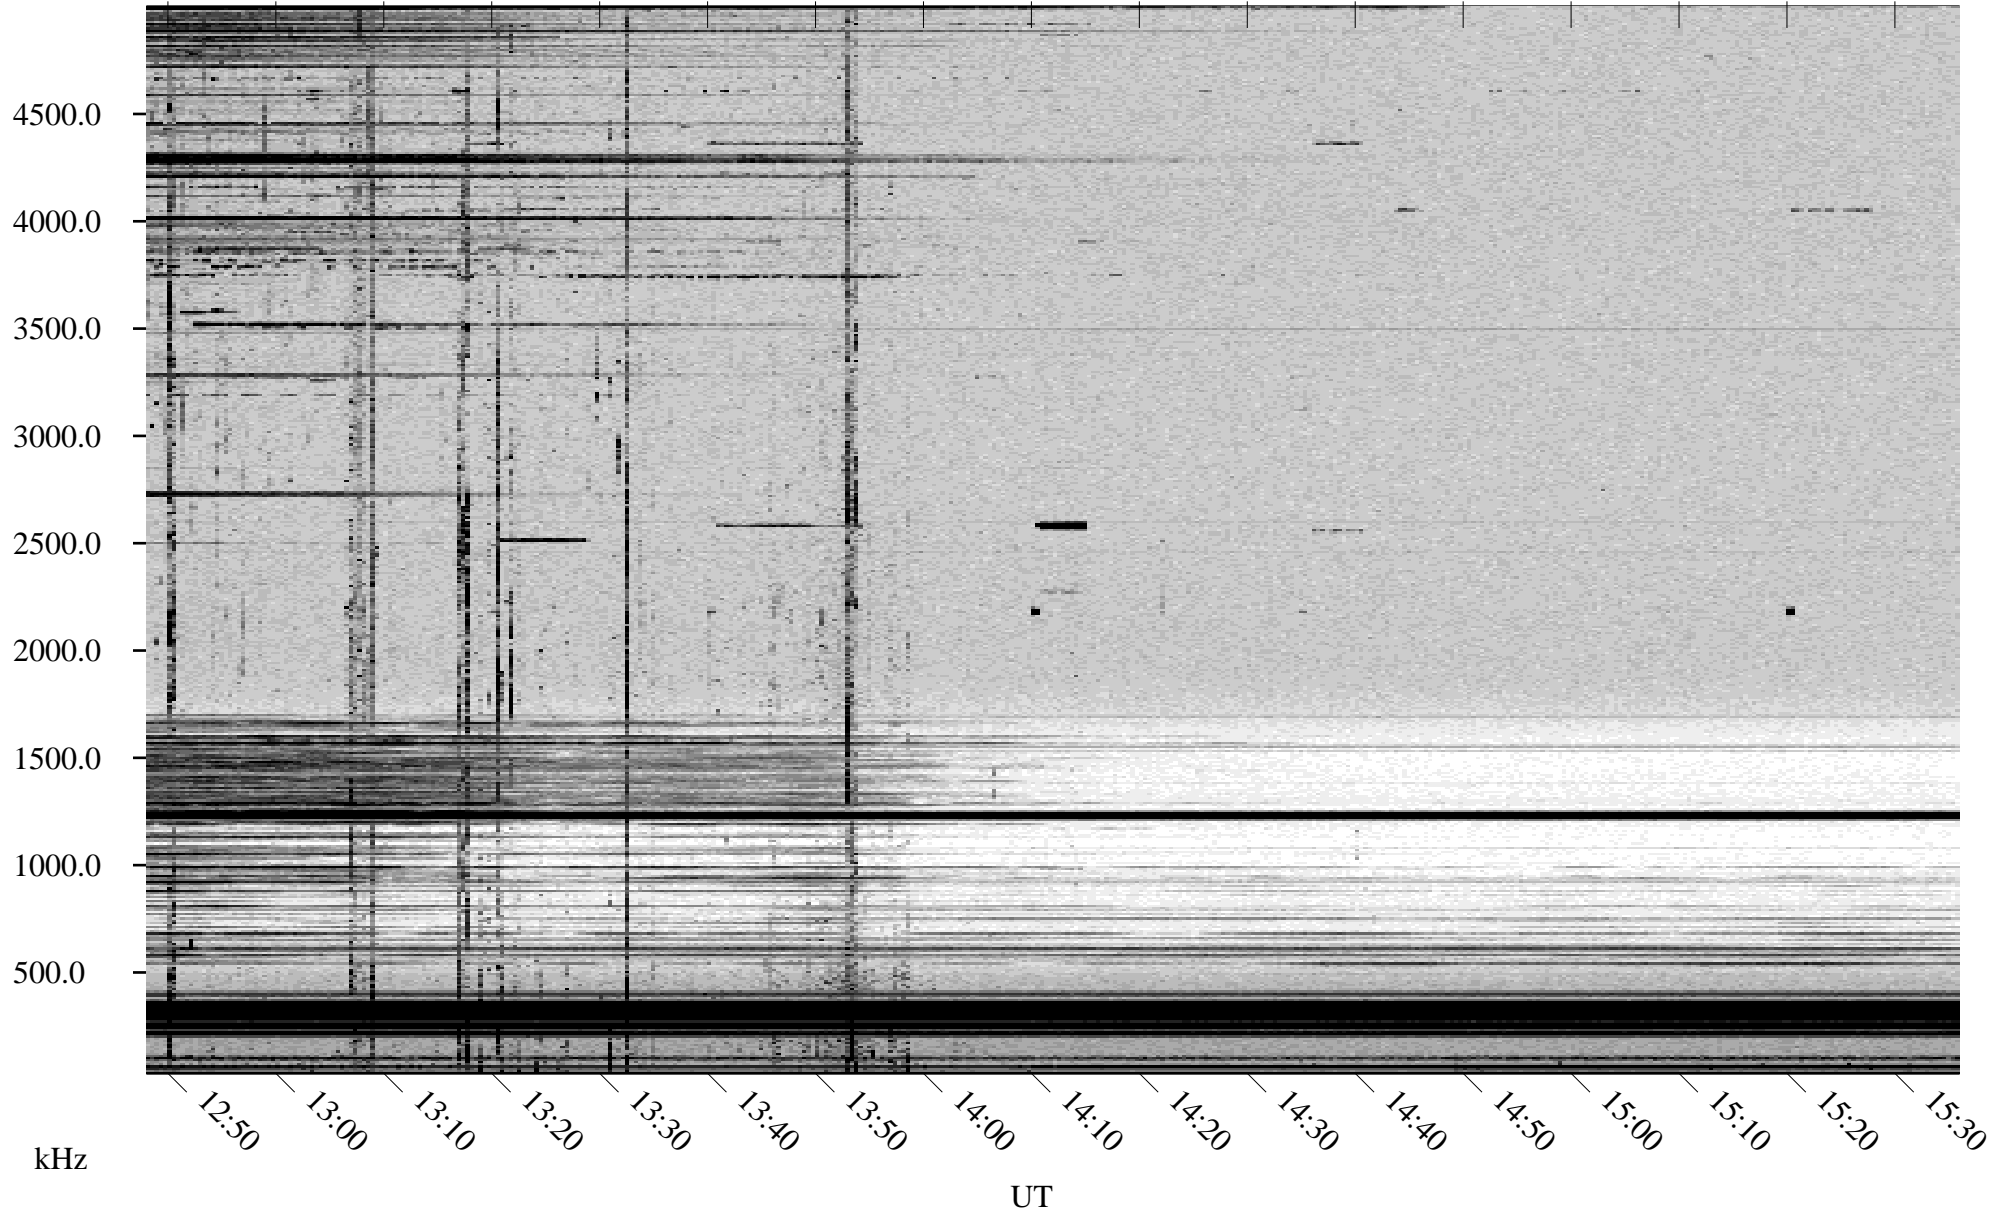

09/28/2002 Churchill, Manitoba

Linear Scale Black = 161 White = 15

ch022711.r00m max_12

Page 1

09/28/2002 Churchill, Manitoba

Linear Scale Black = 161 White = 15

ch022711.r00m max_12

Page 2

09/29/2002 Churchill, Manitoba

Linear Scale Black = 161 White = 15

ch022711.r00m max_12

Page 3

09/29/2002 Churchill, Manitoba

Linear Scale Black = 161 White = 15

ch022711.r00m max_12

Page 4

09/29/2002 Churchill, Manitoba

Linear Scale Black = 161 White = 15

ch022711.r00m max_12

09/29/2002 Churchill, Manitoba

Linear Scale Black = 161 White = 15

ch022711.r00m max_12

Page 6

09/29/2002 Churchill, Manitoba

Linear Scale Black = 161 White = 15

ch022711.r00m max_12

Page 7

09/29/2002 Churchill, Manitoba

Linear Scale Black = 161 White = 15

ch022711.r00m max_12