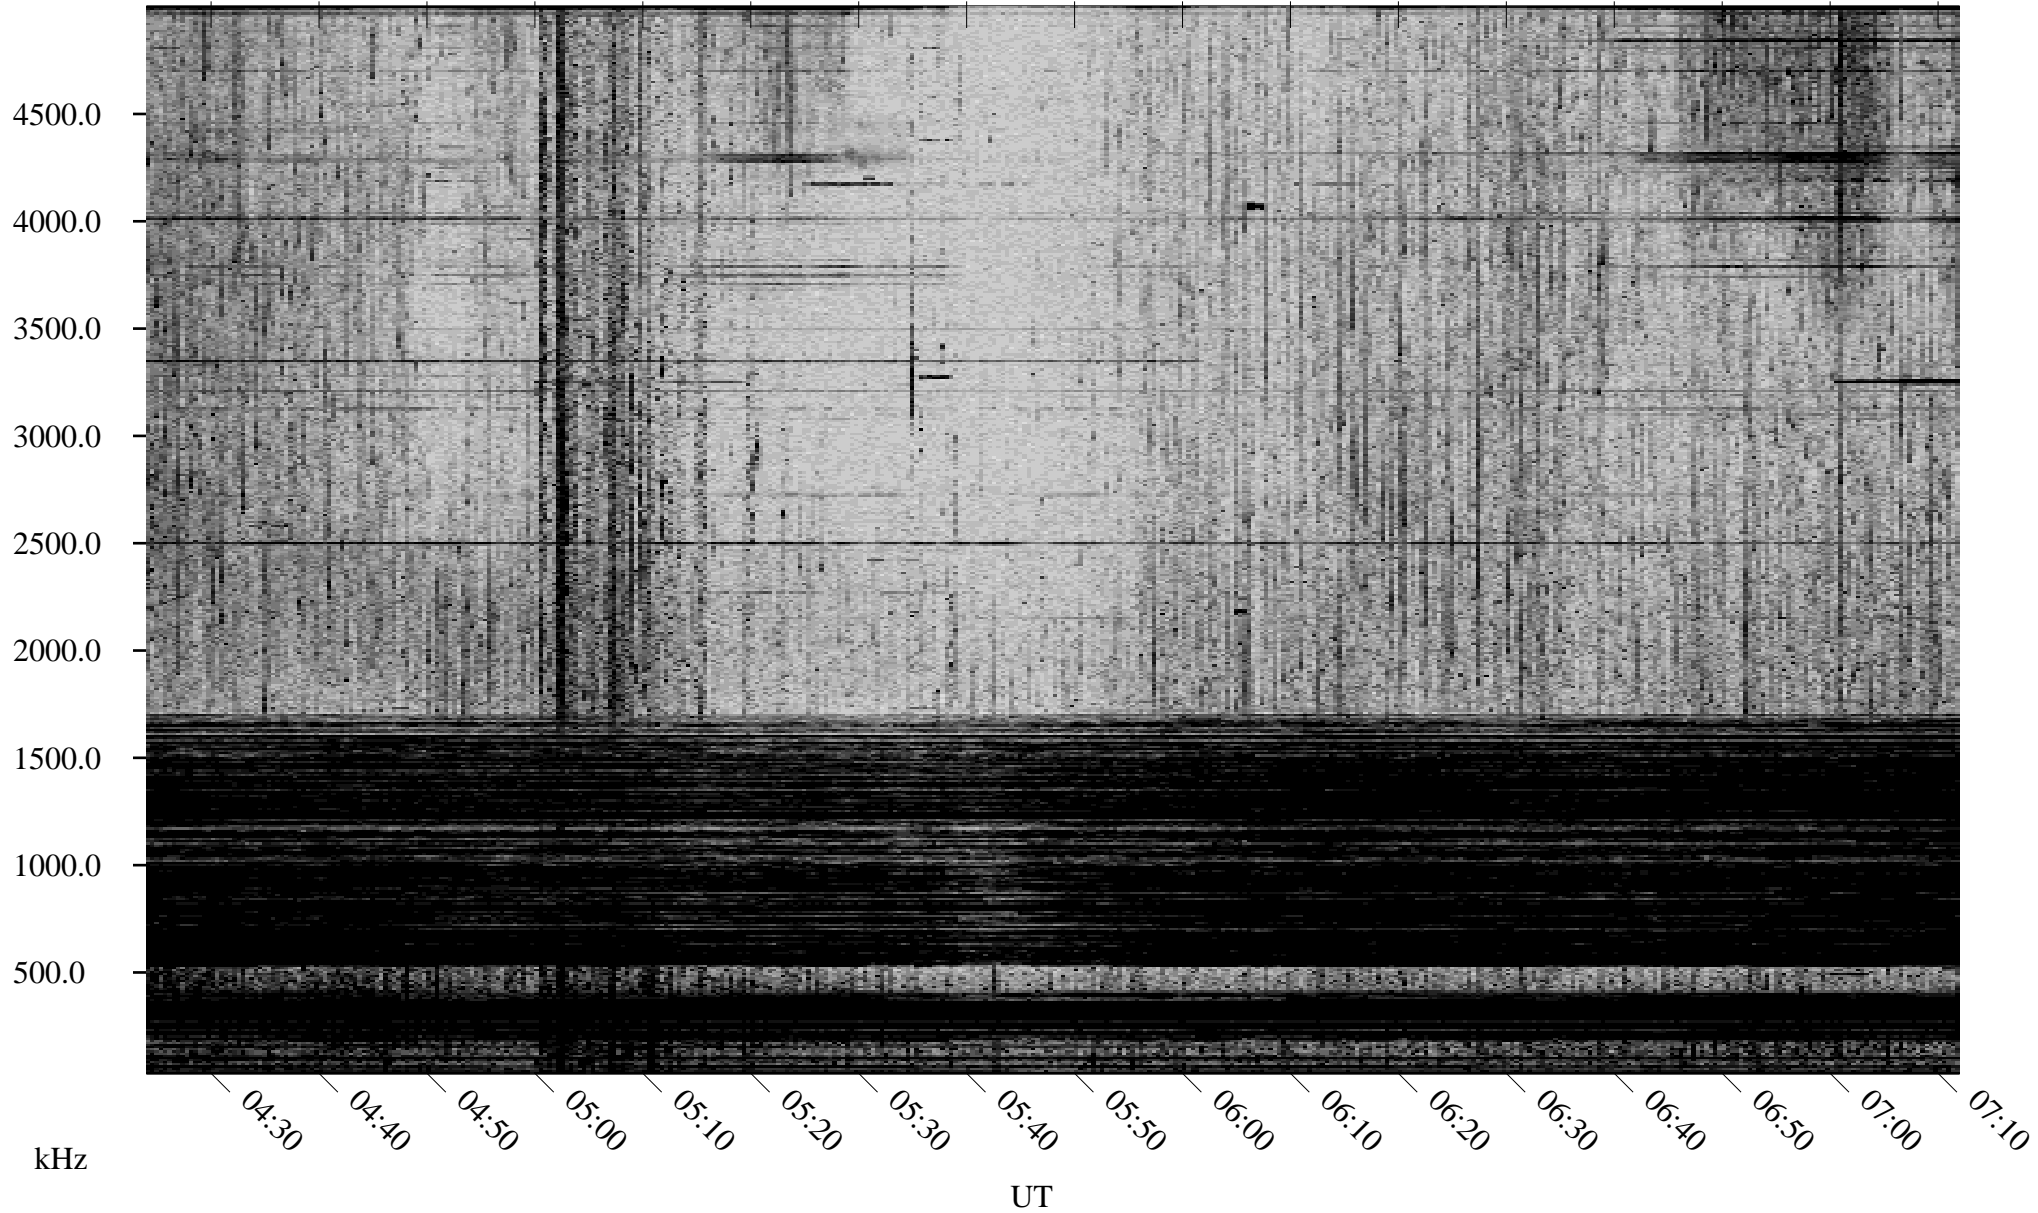

09/29/2002 Churchill, Manitoba

Linear Scale Black = 161 White = 15

ch02272l.r00m max_12

Page 1

09/29/2002 Churchill, Manitoba

Linear Scale Black = 161 White = 15

ch02272l.r00m max_12

Page 2

09/30/2002 Churchill, Manitoba

Linear Scale Black = 161 White = 15

ch02272l.r00m max_12

Page 3

09/30/2002 Churchill, Manitoba

Linear Scale Black = 161 White = 15

ch02272l.r00m max_12

Page 4

09/30/2002 Churchill, Manitoba

Linear Scale Black = 161 White = 15

ch02272l.r00m max_12

Page 5

09/30/2002 Churchill, Manitoba

Linear Scale Black = 161 White = 15

ch02272l.r00m max_12

Page 6

09/30/2002 Churchill, Manitoba

Linear Scale Black = 161 White = 15

ch02272l.r00m max_12

Page 7

09/30/2002 Churchill, Manitoba

Linear Scale Black = 161 White = 15

ch02272l.r00m max_12