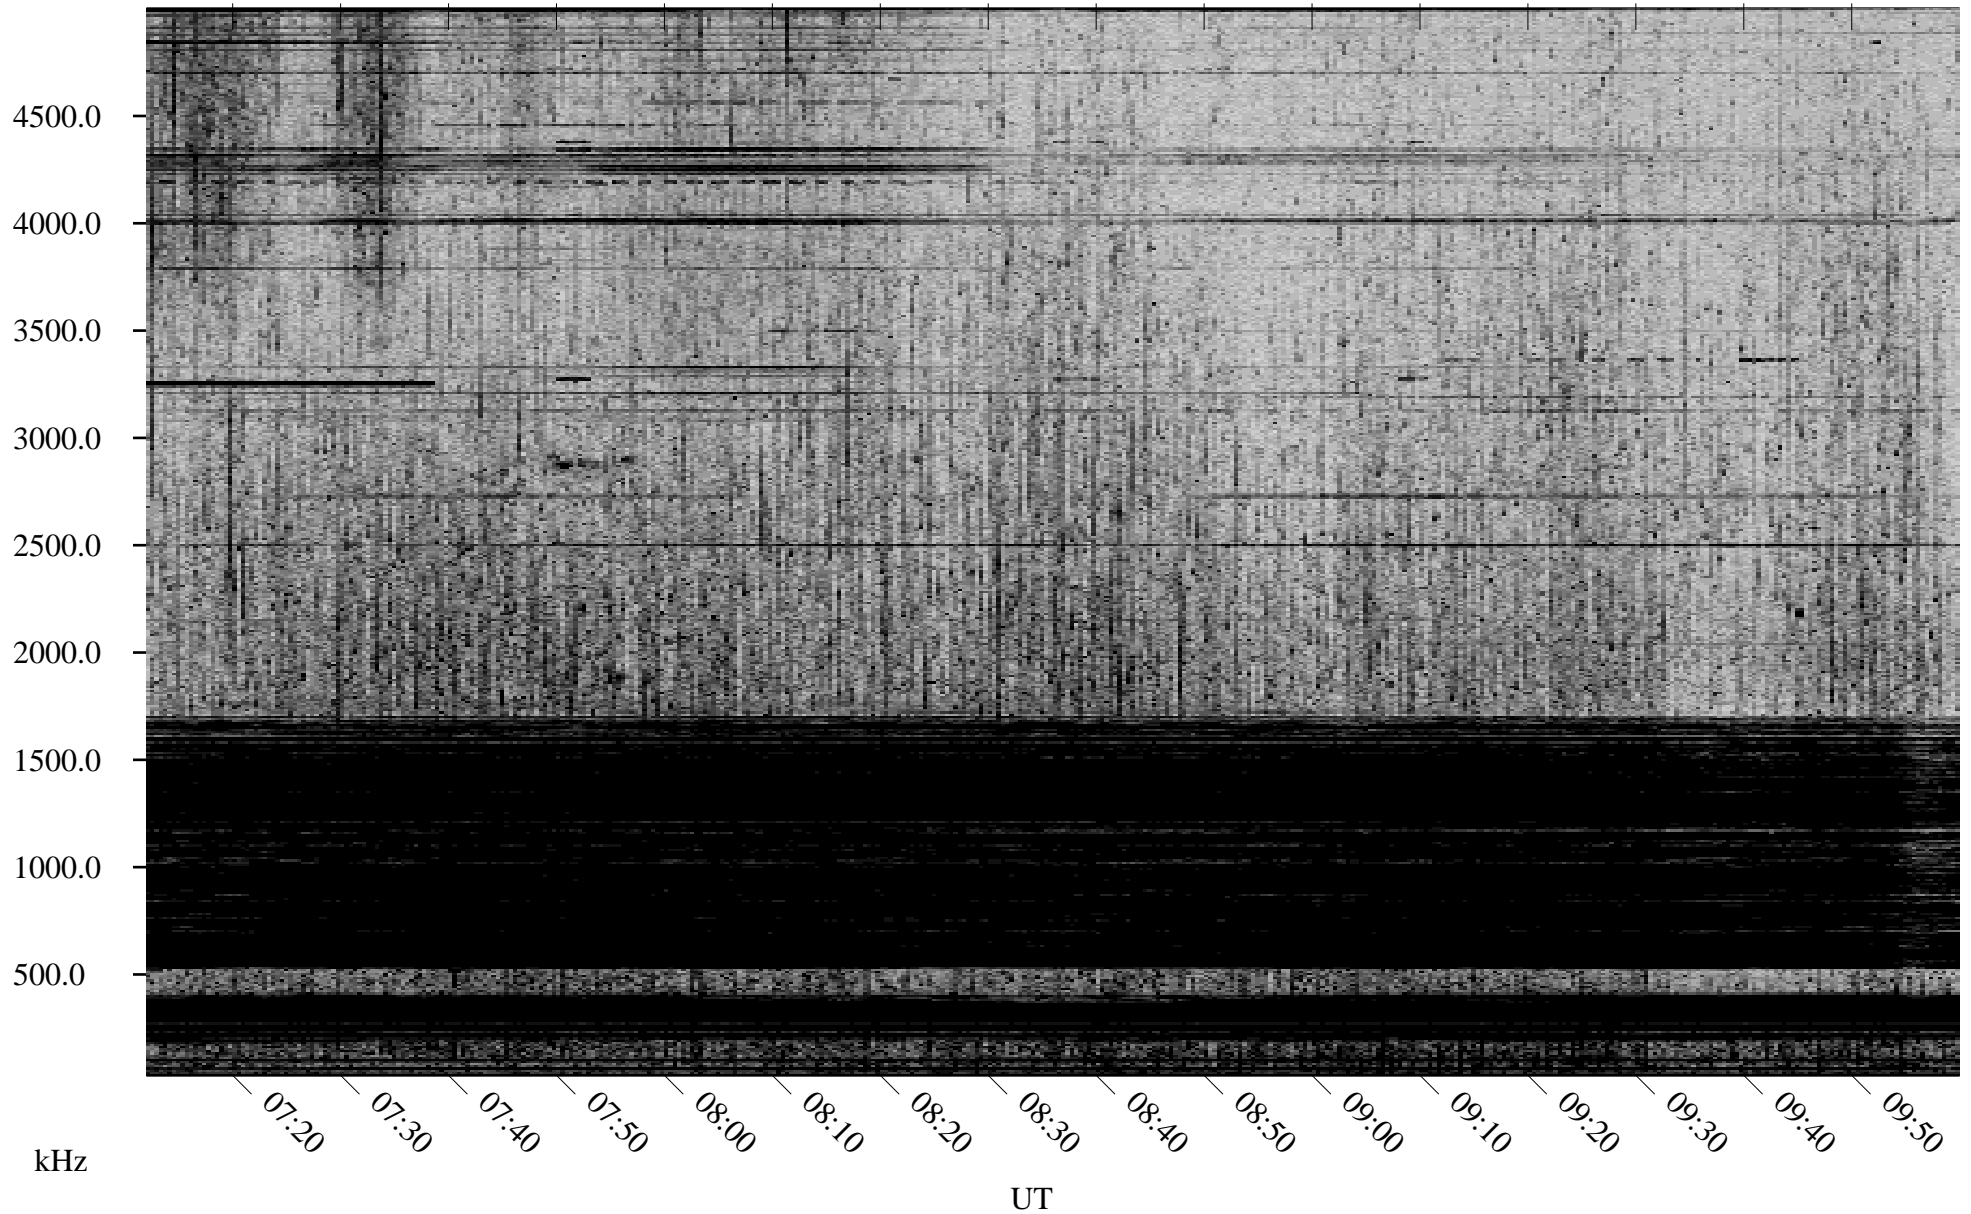

09/29/2002 Churchill, Manitoba

Linear Scale Black = 161 White = 15

ch02272l.r00m max_12

Page 1

09/29/2002 Churchill, Manitoba

Linear Scale Black = 161 White = 15

ch02272l.r00m max_12

Page 2

09/30/2002 Churchill, Manitoba

Linear Scale Black = 161 White = 15

ch02272l.r00m max_12

Page 3

09/30/2002 Churchill, Manitoba

Linear Scale Black = 161 White = 15

ch02272l.r00m max_12

Page 4

09/30/2002 Churchill, Manitoba

Linear Scale Black = 161 White = 15

ch02272l.r00m max_12

Page 5

09/30/2002 Churchill, Manitoba

Linear Scale Black = 161 White = 15

ch02272l.r00m max_12

Page 6

09/30/2002 Churchill, Manitoba

Linear Scale Black = 161 White = 15

ch02272l.r00m max_12

Page 7

09/30/2002 Churchill, Manitoba

Linear Scale Black = 161 White = 15

ch02272l.r00m max_12