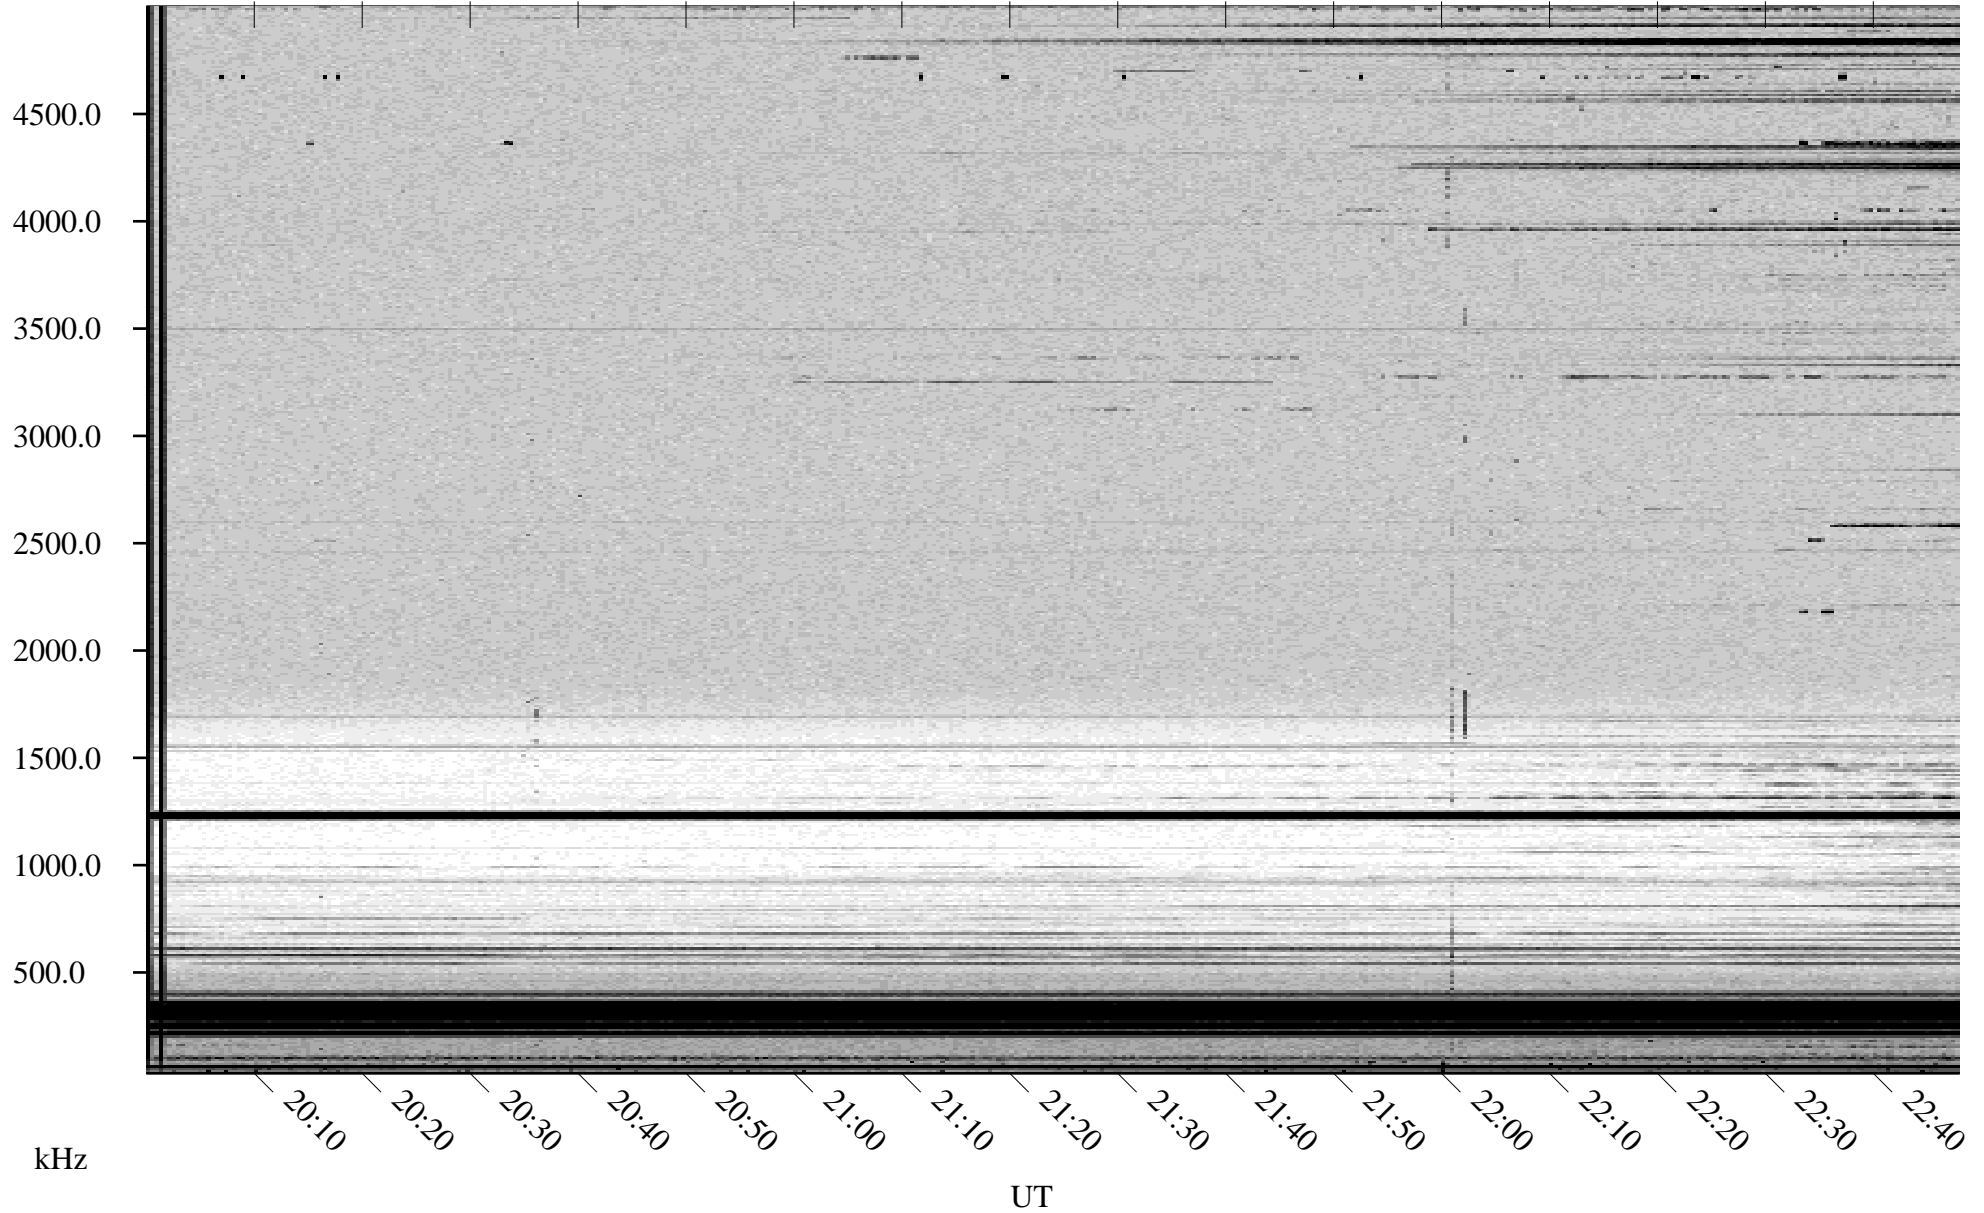

09/29/2002 Churchill, Manitoba

Linear Scale Black = 161 White = 15

ch02272l.r00m max_12

Page 1

09/29/2002 Churchill, Manitoba

Linear Scale Black = 161 White = 15

ch02272l.r00m max_12

Page 2

09/30/2002 Churchill, Manitoba

Linear Scale Black = 161 White = 15

ch02272l.r00m max_12

Page 3

09/30/2002 Churchill, Manitoba

Linear Scale Black = 161 White = 15

ch02272l.r00m max_12

Page 4

09/30/2002 Churchill, Manitoba

Linear Scale Black = 161 White = 15

ch02272l.r00m max_12

Page 5

09/30/2002 Churchill, Manitoba

Linear Scale Black = 161 White = 15

ch02272l.r00m max_12

Page 6

09/30/2002 Churchill, Manitoba

Linear Scale Black = 161 White = 15

ch02272l.r00m max_12

Page 7

09/30/2002 Churchill, Manitoba

Linear Scale Black = 161 White = 15

ch02272l.r00m max_12