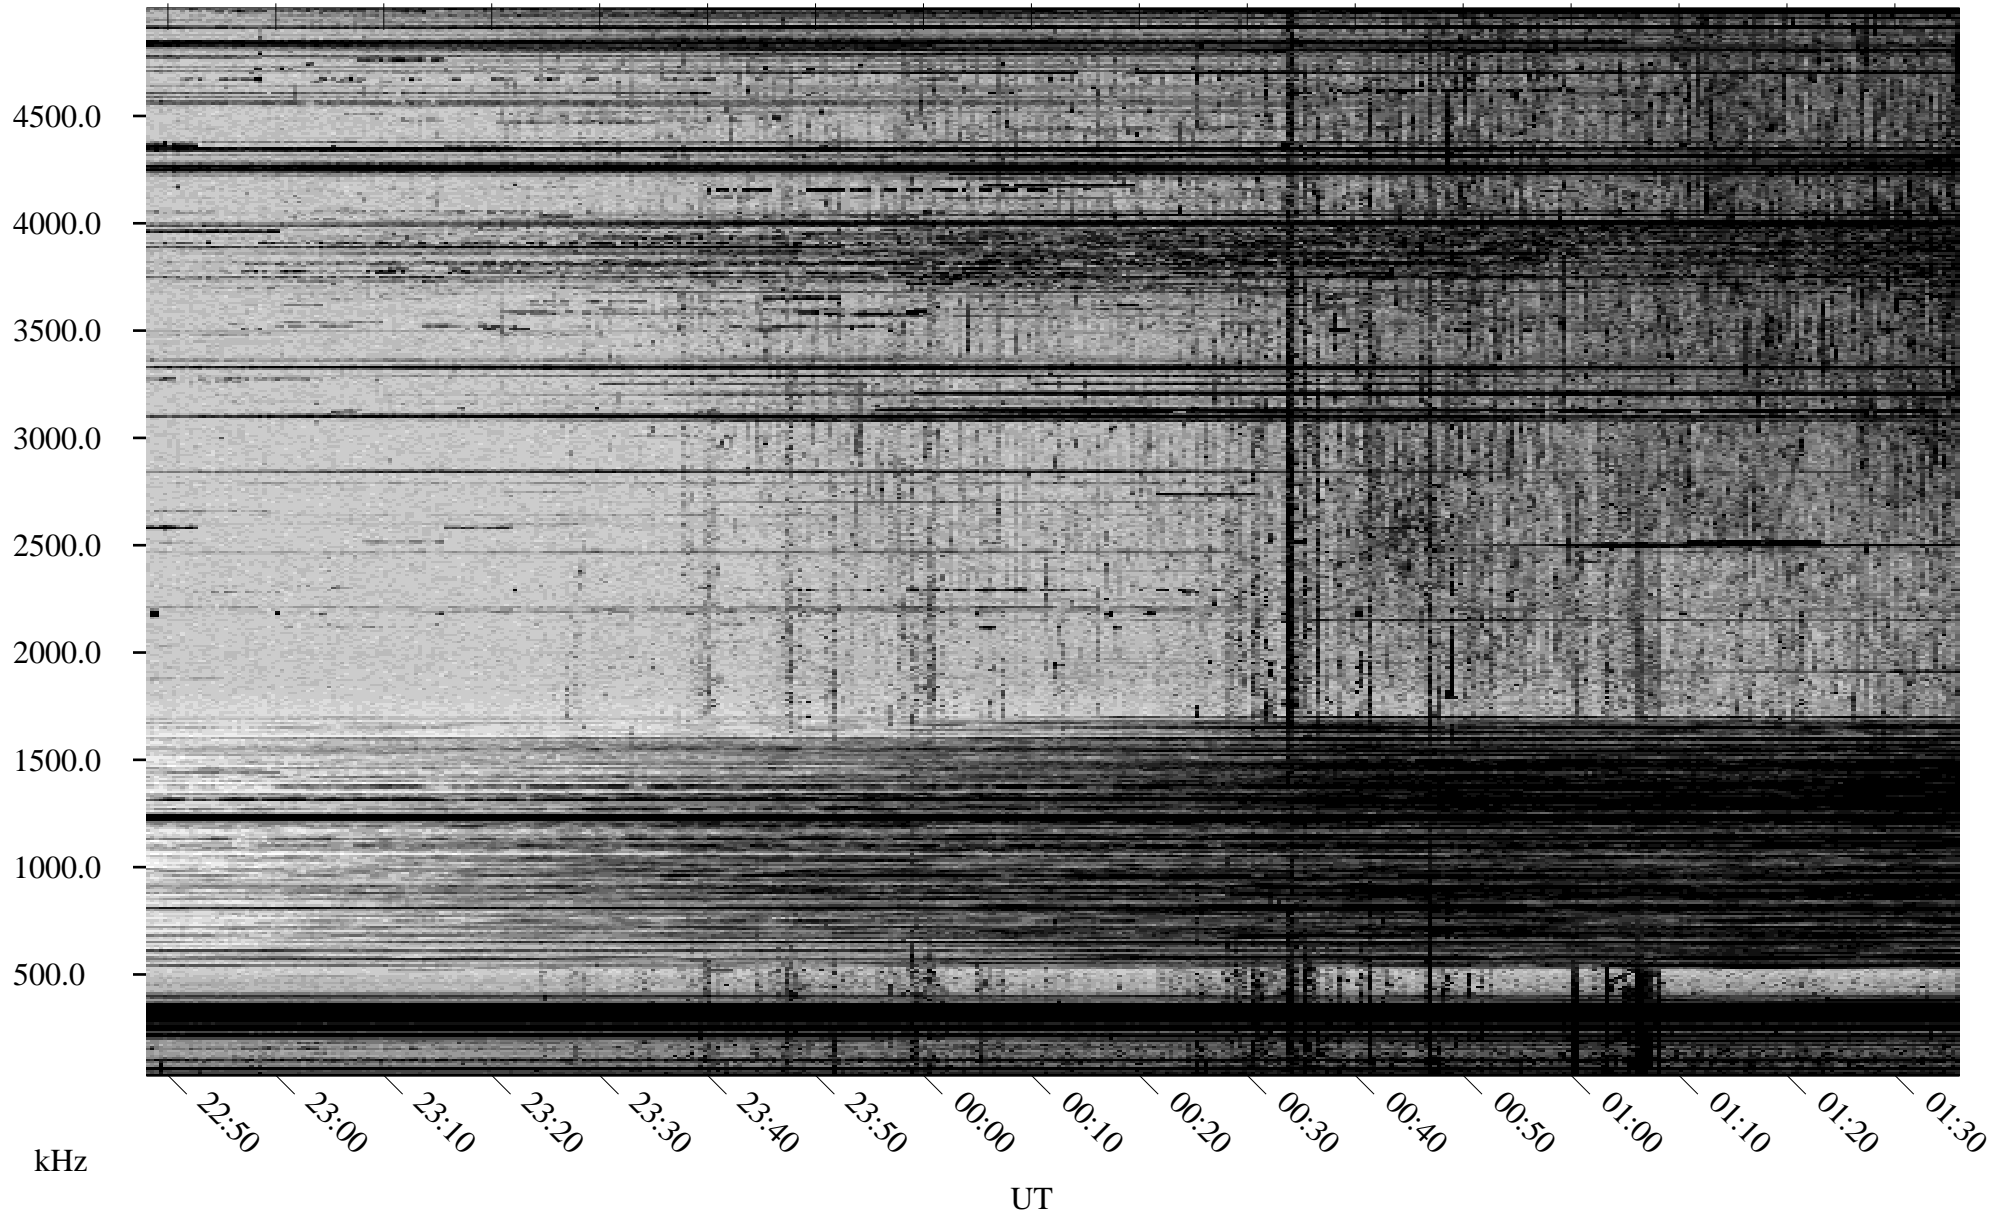

09/29/2002 Churchill, Manitoba

Linear Scale Black = 161 White = 15

ch02272l.r00m max_12

Page 1

09/29/2002 Churchill, Manitoba

Linear Scale Black = 161 White = 15

ch02272l.r00m max_12

Page 2

09/30/2002 Churchill, Manitoba

Linear Scale Black = 161 White = 15

ch02272l.r00m max_12

Page 3

09/30/2002 Churchill, Manitoba

Linear Scale Black = 161 White = 15

ch02272l.r00m max_12

Page 4

09/30/2002 Churchill, Manitoba

Linear Scale Black = 161 White = 15

ch02272l.r00m max_12

Page 5

09/30/2002 Churchill, Manitoba

Linear Scale Black = 161 White = 15

ch02272l.r00m max_12

Page 6

09/30/2002 Churchill, Manitoba

Linear Scale Black = 161 White = 15

ch02272l.r00m max_12

Page 7

09/30/2002 Churchill, Manitoba

Linear Scale Black = 161 White = 15

ch02272l.r00m max_12