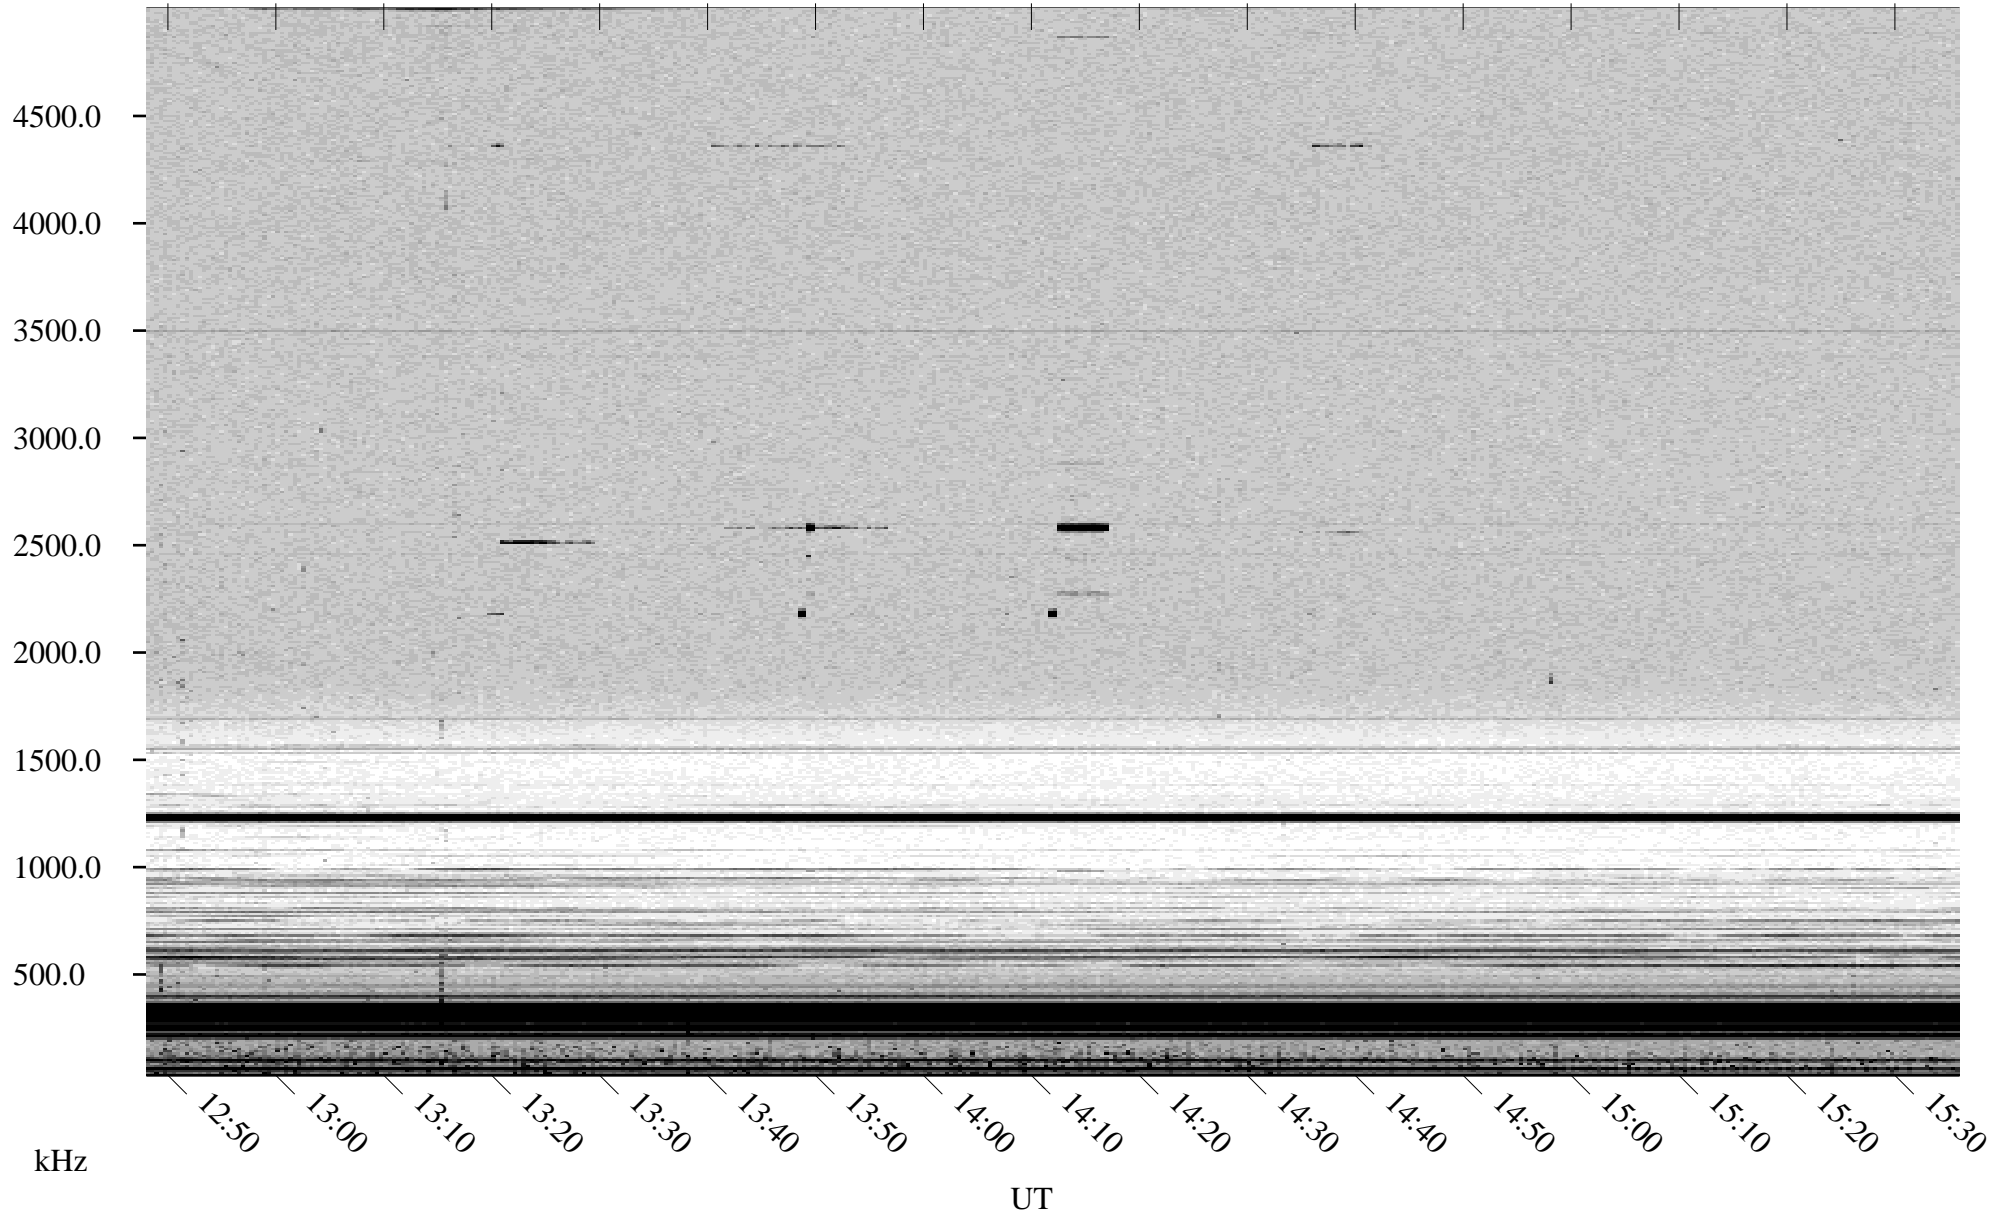

09/29/2002 Churchill, Manitoba

Linear Scale Black = 161 White = 15

ch02272l.r00m max_12

Page 1

09/29/2002 Churchill, Manitoba

Linear Scale Black = 161 White = 15

ch02272l.r00m max_12

Page 2

09/30/2002 Churchill, Manitoba

Linear Scale Black = 161 White = 15

ch02272l.r00m max_12

Page 3

09/30/2002 Churchill, Manitoba

Linear Scale Black = 161 White = 15

ch02272l.r00m max_12

Page 4

09/30/2002 Churchill, Manitoba

Linear Scale Black = 161 White = 15

ch02272l.r00m max_12

Page 5

09/30/2002 Churchill, Manitoba

Linear Scale Black = 161 White = 15

ch02272l.r00m max_12

Page 6

09/30/2002 Churchill, Manitoba

Linear Scale Black = 161 White = 15

ch02272l.r00m max_12

Page 7

09/30/2002 Churchill, Manitoba

Linear Scale Black = 161 White = 15

ch02272l.r00m max_12