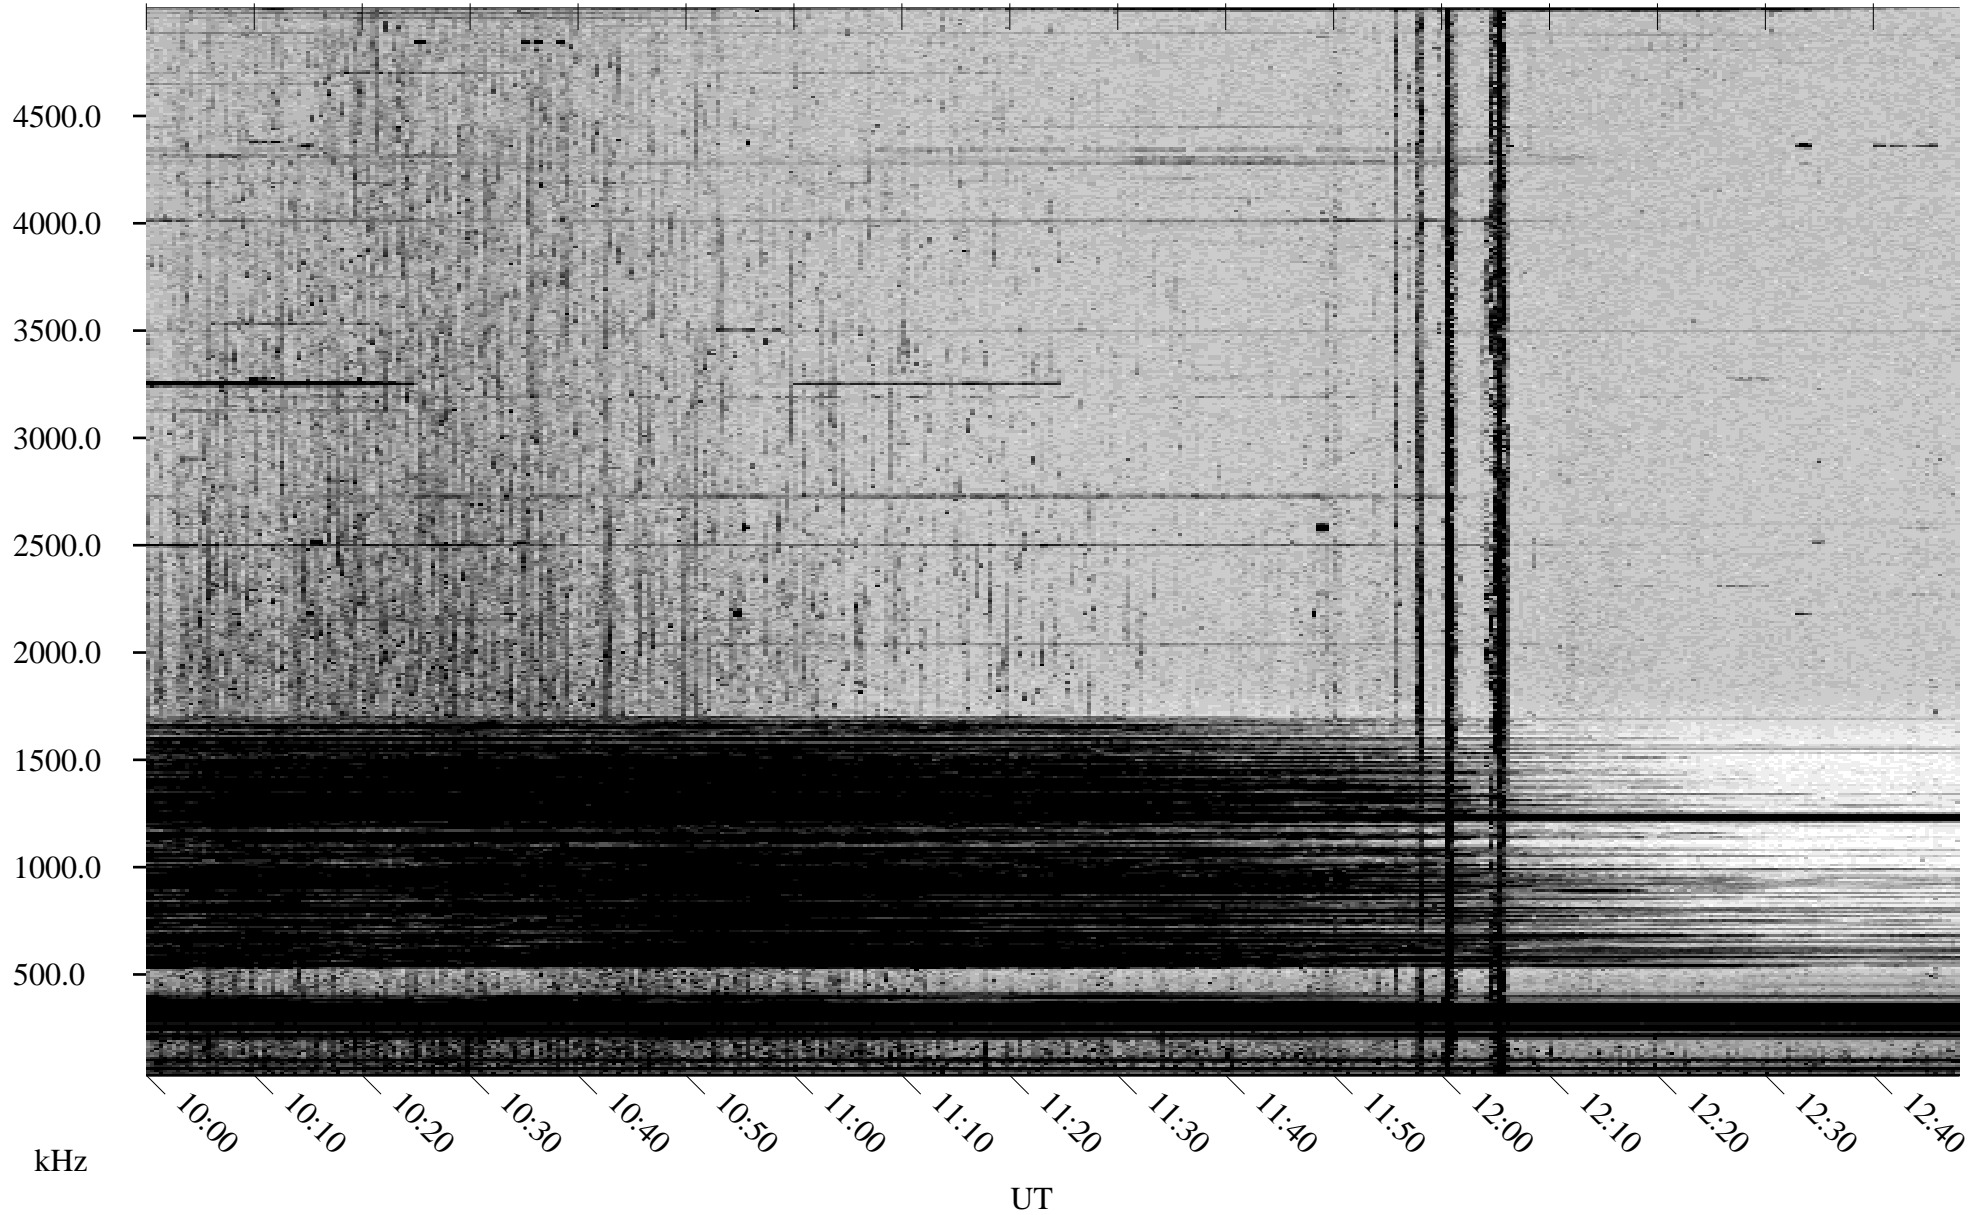

09/29/2002 Churchill, Manitoba

Linear Scale Black = 161 White = 15

ch02272l.r00m max_12

Page 1

09/29/2002 Churchill, Manitoba

Linear Scale Black = 161 White = 15

ch02272l.r00m max_12

Page 2

09/30/2002 Churchill, Manitoba

Linear Scale Black = 161 White = 15

ch02272l.r00m max_12

Page 3

09/30/2002 Churchill, Manitoba

Linear Scale Black = 161 White = 15

ch02272l.r00m max_12

Page 4

09/30/2002 Churchill, Manitoba

Linear Scale Black = 161 White = 15

ch02272l.r00m max_12

Page 5

09/30/2002 Churchill, Manitoba

Linear Scale Black = 161 White = 15

ch02272l.r00m max_12

Page 6

09/30/2002 Churchill, Manitoba

Linear Scale Black = 161 White = 15

ch02272l.r00m max_12

Page 7

09/30/2002 Churchill, Manitoba

Linear Scale Black = 161 White = 15

ch02272l.r00m max_12