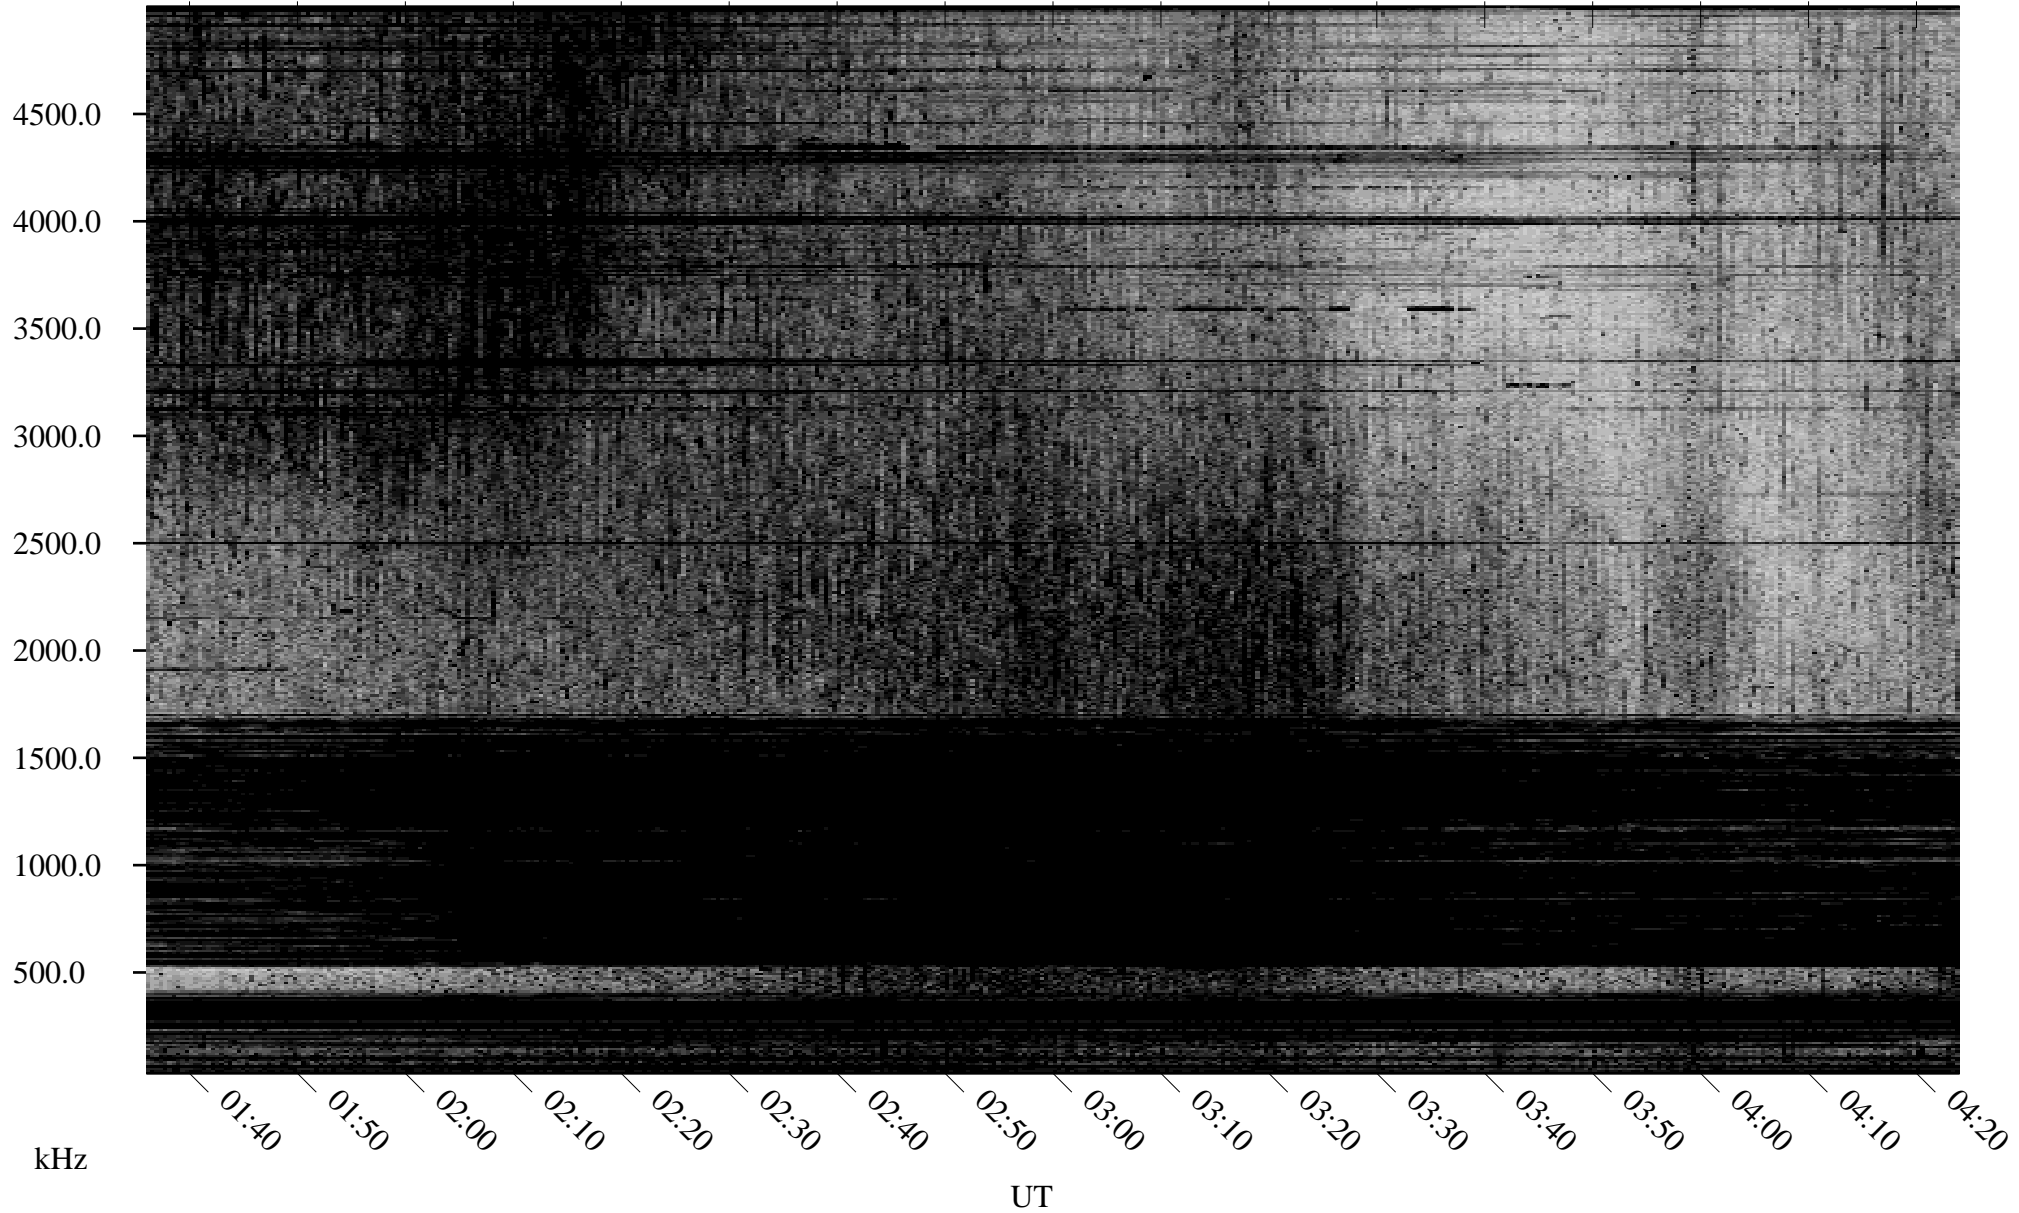

09/29/2002 Churchill, Manitoba

Linear Scale Black = 161 White = 15

ch02272l.r00m max_12

Page 1

09/29/2002 Churchill, Manitoba

Linear Scale Black = 161 White = 15

ch02272l.r00m max_12

Page 2

09/30/2002 Churchill, Manitoba

Linear Scale Black = 161 White = 15

ch02272l.r00m max_12

Page 3

09/30/2002 Churchill, Manitoba

Linear Scale Black = 161 White = 15

ch02272l.r00m max_12

Page 4

09/30/2002 Churchill, Manitoba

Linear Scale Black = 161 White = 15

ch02272l.r00m max_12

Page 5

09/30/2002 Churchill, Manitoba

Linear Scale Black = 161 White = 15

ch02272l.r00m max_12

Page 6

09/30/2002 Churchill, Manitoba

Linear Scale Black = 161 White = 15

ch02272l.r00m max_12

Page 7

09/30/2002 Churchill, Manitoba

Linear Scale Black = 161 White = 15

ch02272l.r00m max_12