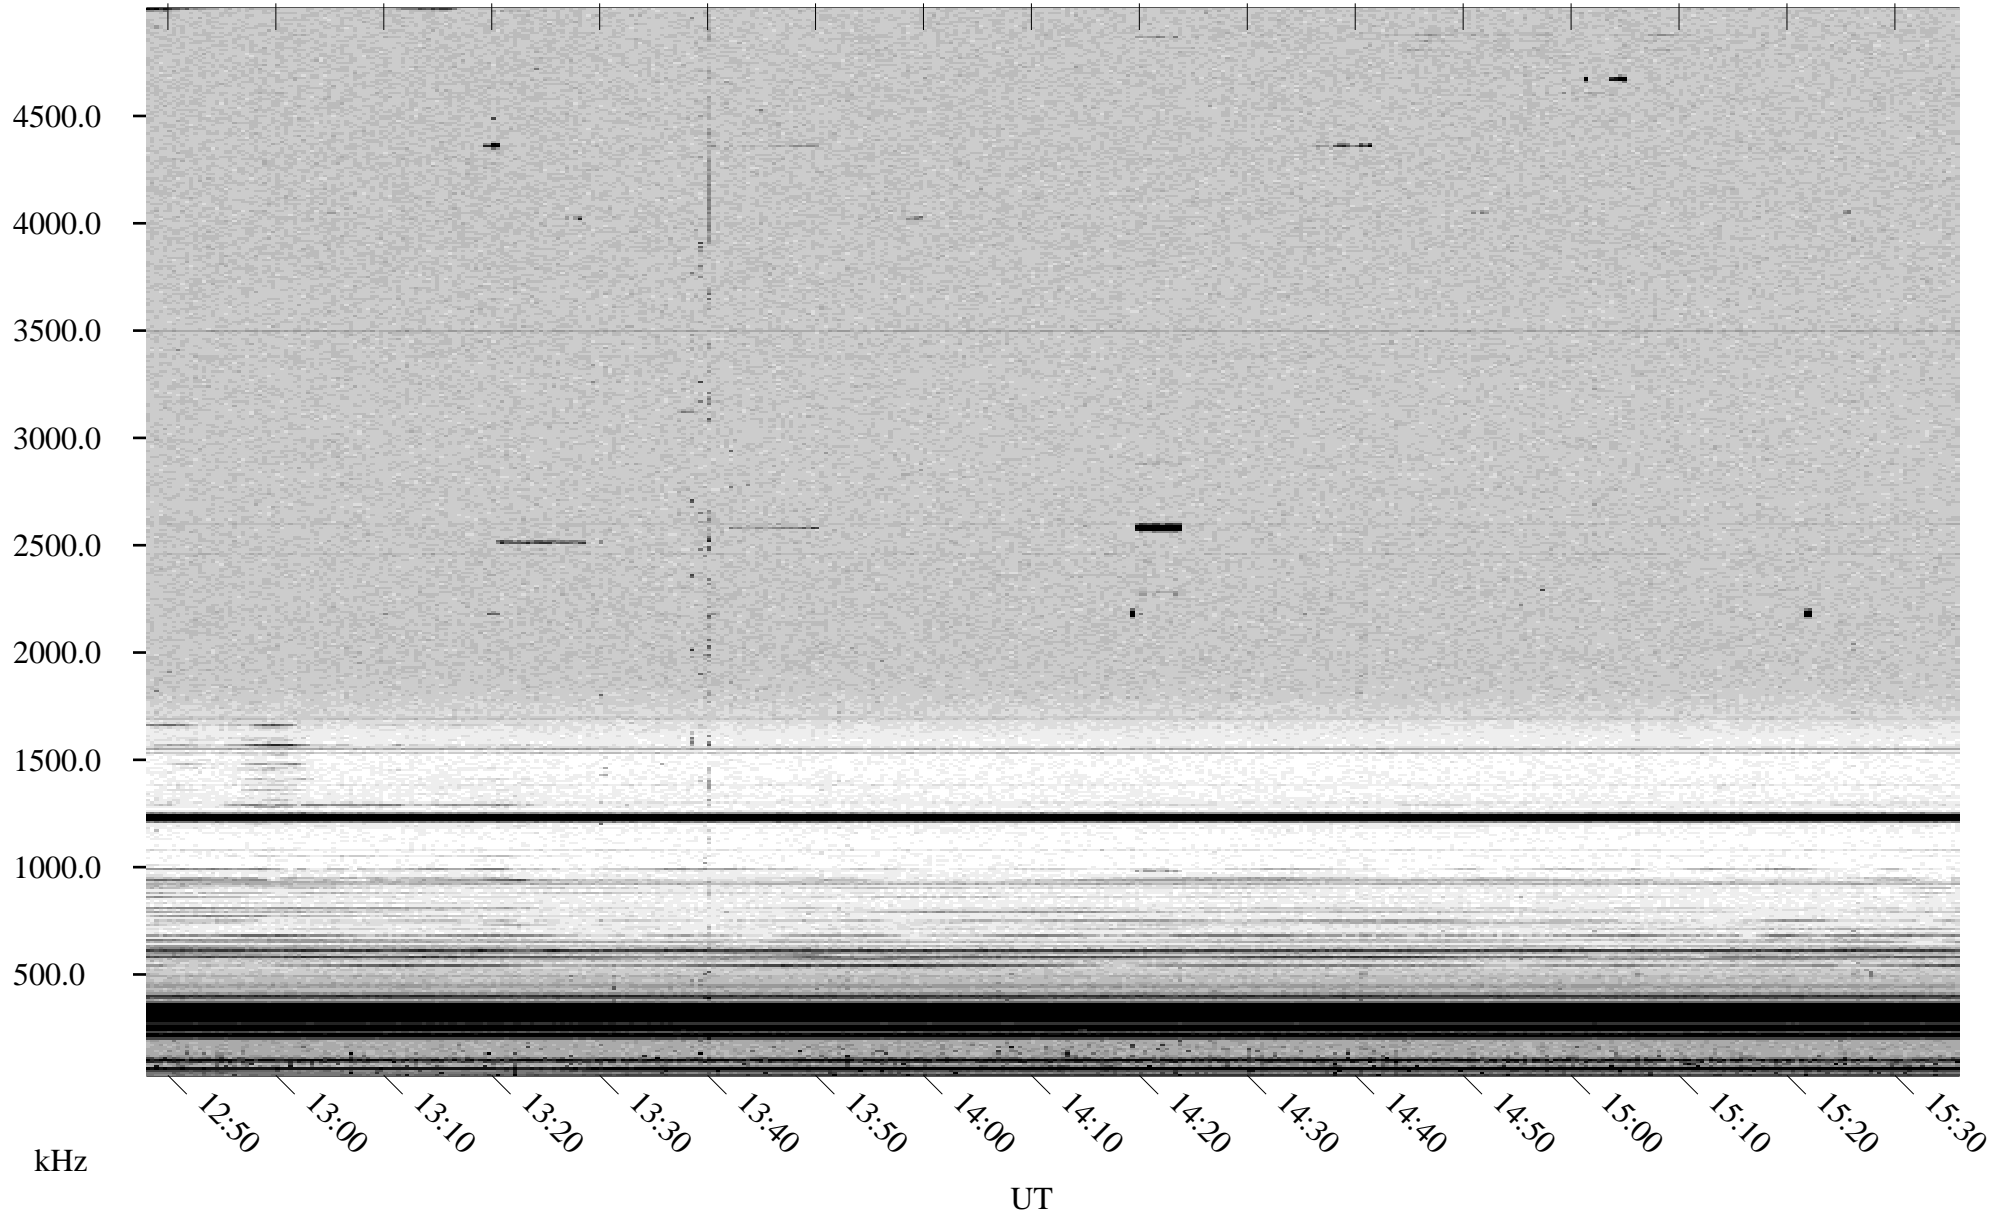

09/30/2002 Churchill, Manitoba

Linear Scale Black = 161 White = 15

ch02273l.r00m max_12

Page 1

09/30/2002 Churchill, Manitoba

Linear Scale Black = 161 White = 15

ch02273l.r00m max_12

Page 2

10/01/2002 Churchill, Manitoba

Linear Scale Black = 161 White = 15

ch02273l.r00m max_12

Page 3

10/01/2002 Churchill, Manitoba

Linear Scale Black = 161 White = 15

ch02273l.r00m max_12

Page 4

10/01/2002 Churchill, Manitoba

Linear Scale Black = 161 White = 15

ch02273l.r00m max_12

Page 5

10/01/2002 Churchill, Manitoba

Linear Scale Black = 161 White = 15

ch02273l.r00m max_12

Page 6

10/01/2002 Churchill, Manitoba

Linear Scale Black = 161 White = 15

ch02273l.r00m max_12

Page 7

10/01/2002 Churchill, Manitoba

Linear Scale Black = 161 White = 15

ch02273l.r00m max_12

Page 8