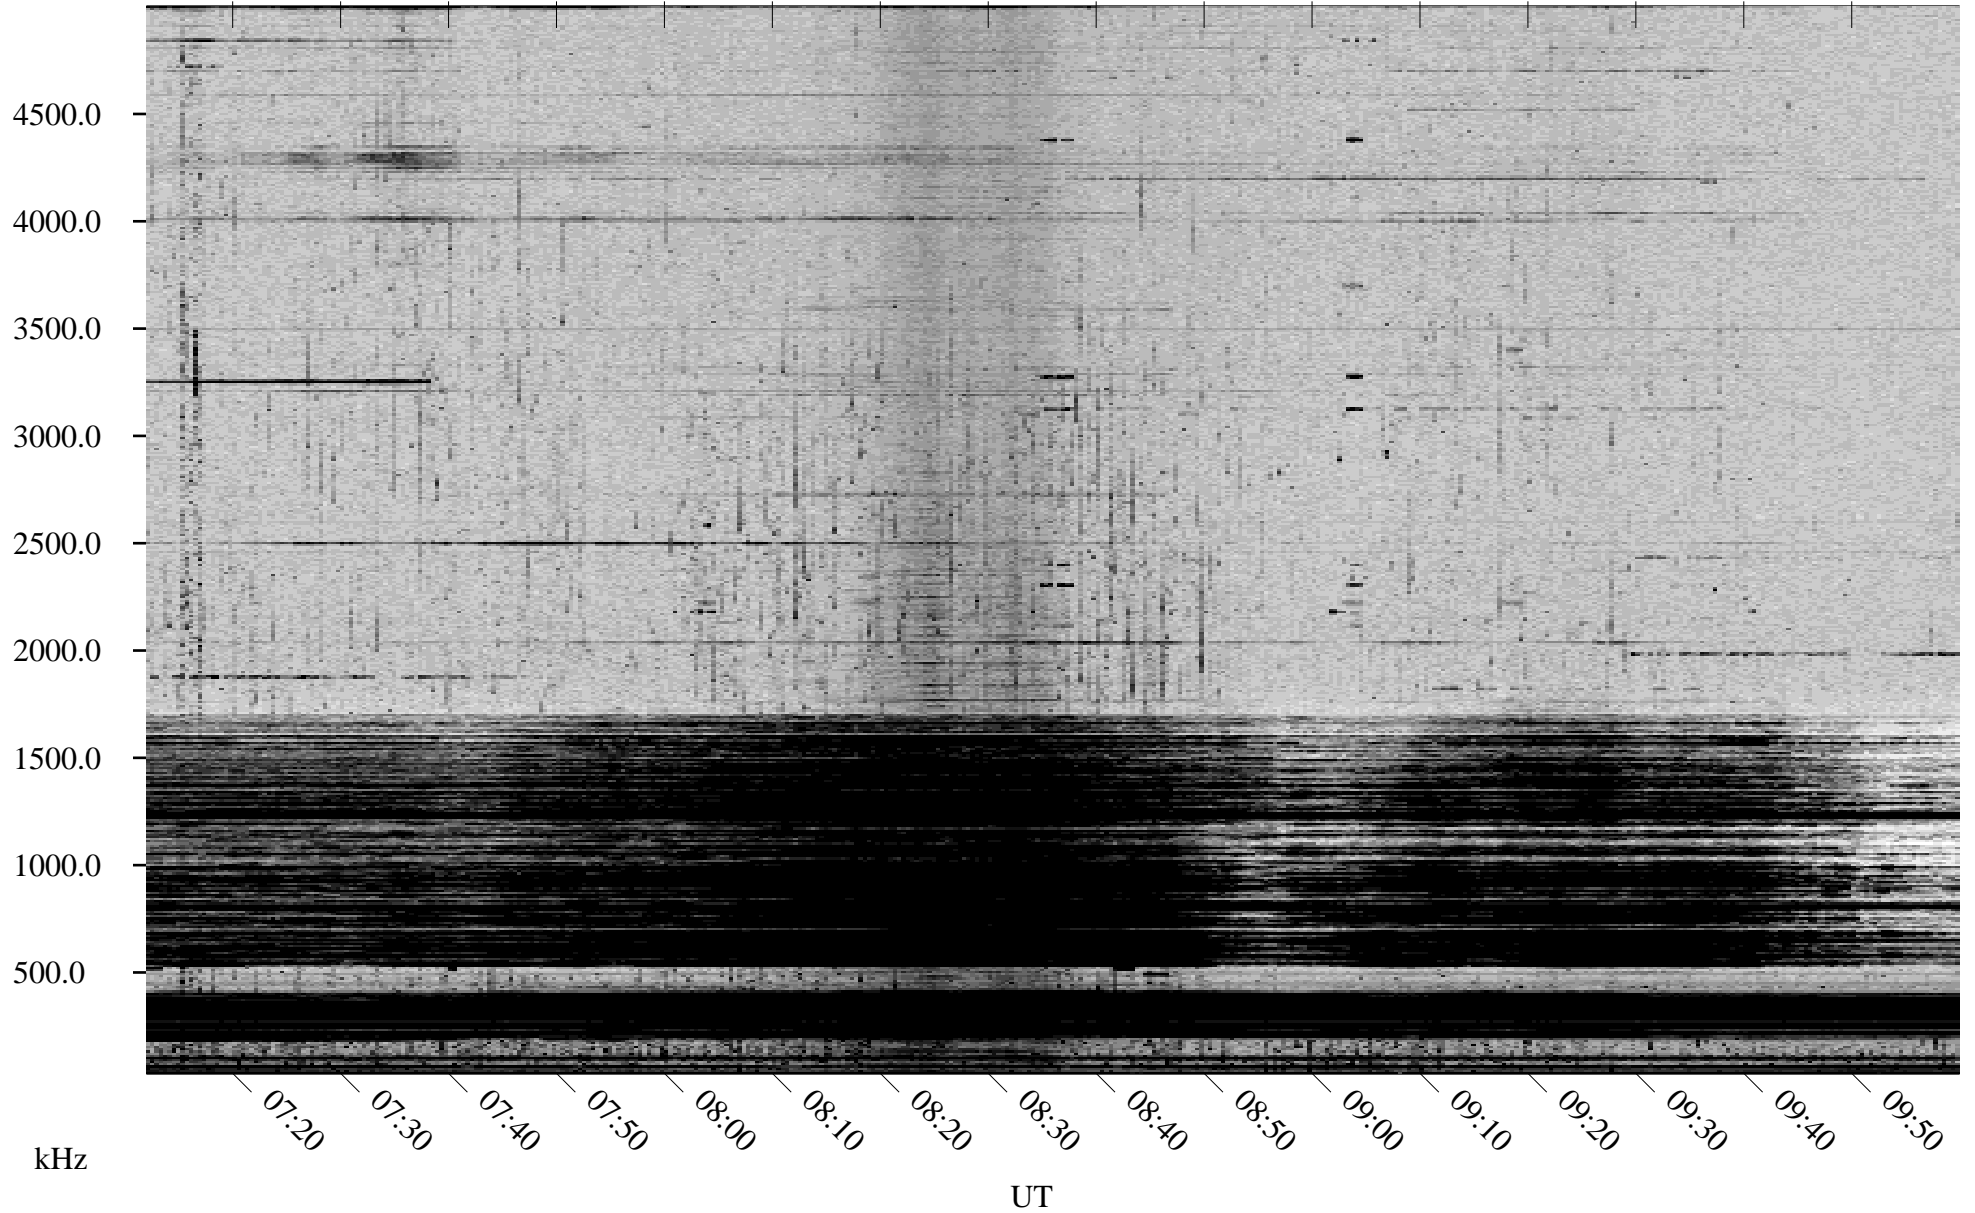

09/30/2002 Churchill, Manitoba

Linear Scale Black = 161 White = 15

ch02273l.r00m max_12

Page 1

09/30/2002 Churchill, Manitoba

Linear Scale Black = 161 White = 15

ch02273l.r00m max_12

Page 2

10/01/2002 Churchill, Manitoba

Linear Scale Black = 161 White = 15

ch02273l.r00m max_12

Page 3

10/01/2002 Churchill, Manitoba

Linear Scale Black = 161 White = 15

ch02273l.r00m max_12

Page 4

10/01/2002 Churchill, Manitoba

Linear Scale Black = 161 White = 15

ch02273l.r00m max_12

Page 5

10/01/2002 Churchill, Manitoba

Linear Scale Black = 161 White = 15

ch02273l.r00m max_12

Page 6

10/01/2002 Churchill, Manitoba

Linear Scale Black = 161 White = 15

ch02273l.r00m max_12

Page 7

10/01/2002 Churchill, Manitoba

Linear Scale Black = 161 White = 15

ch02273l.r00m max_12

Page 8