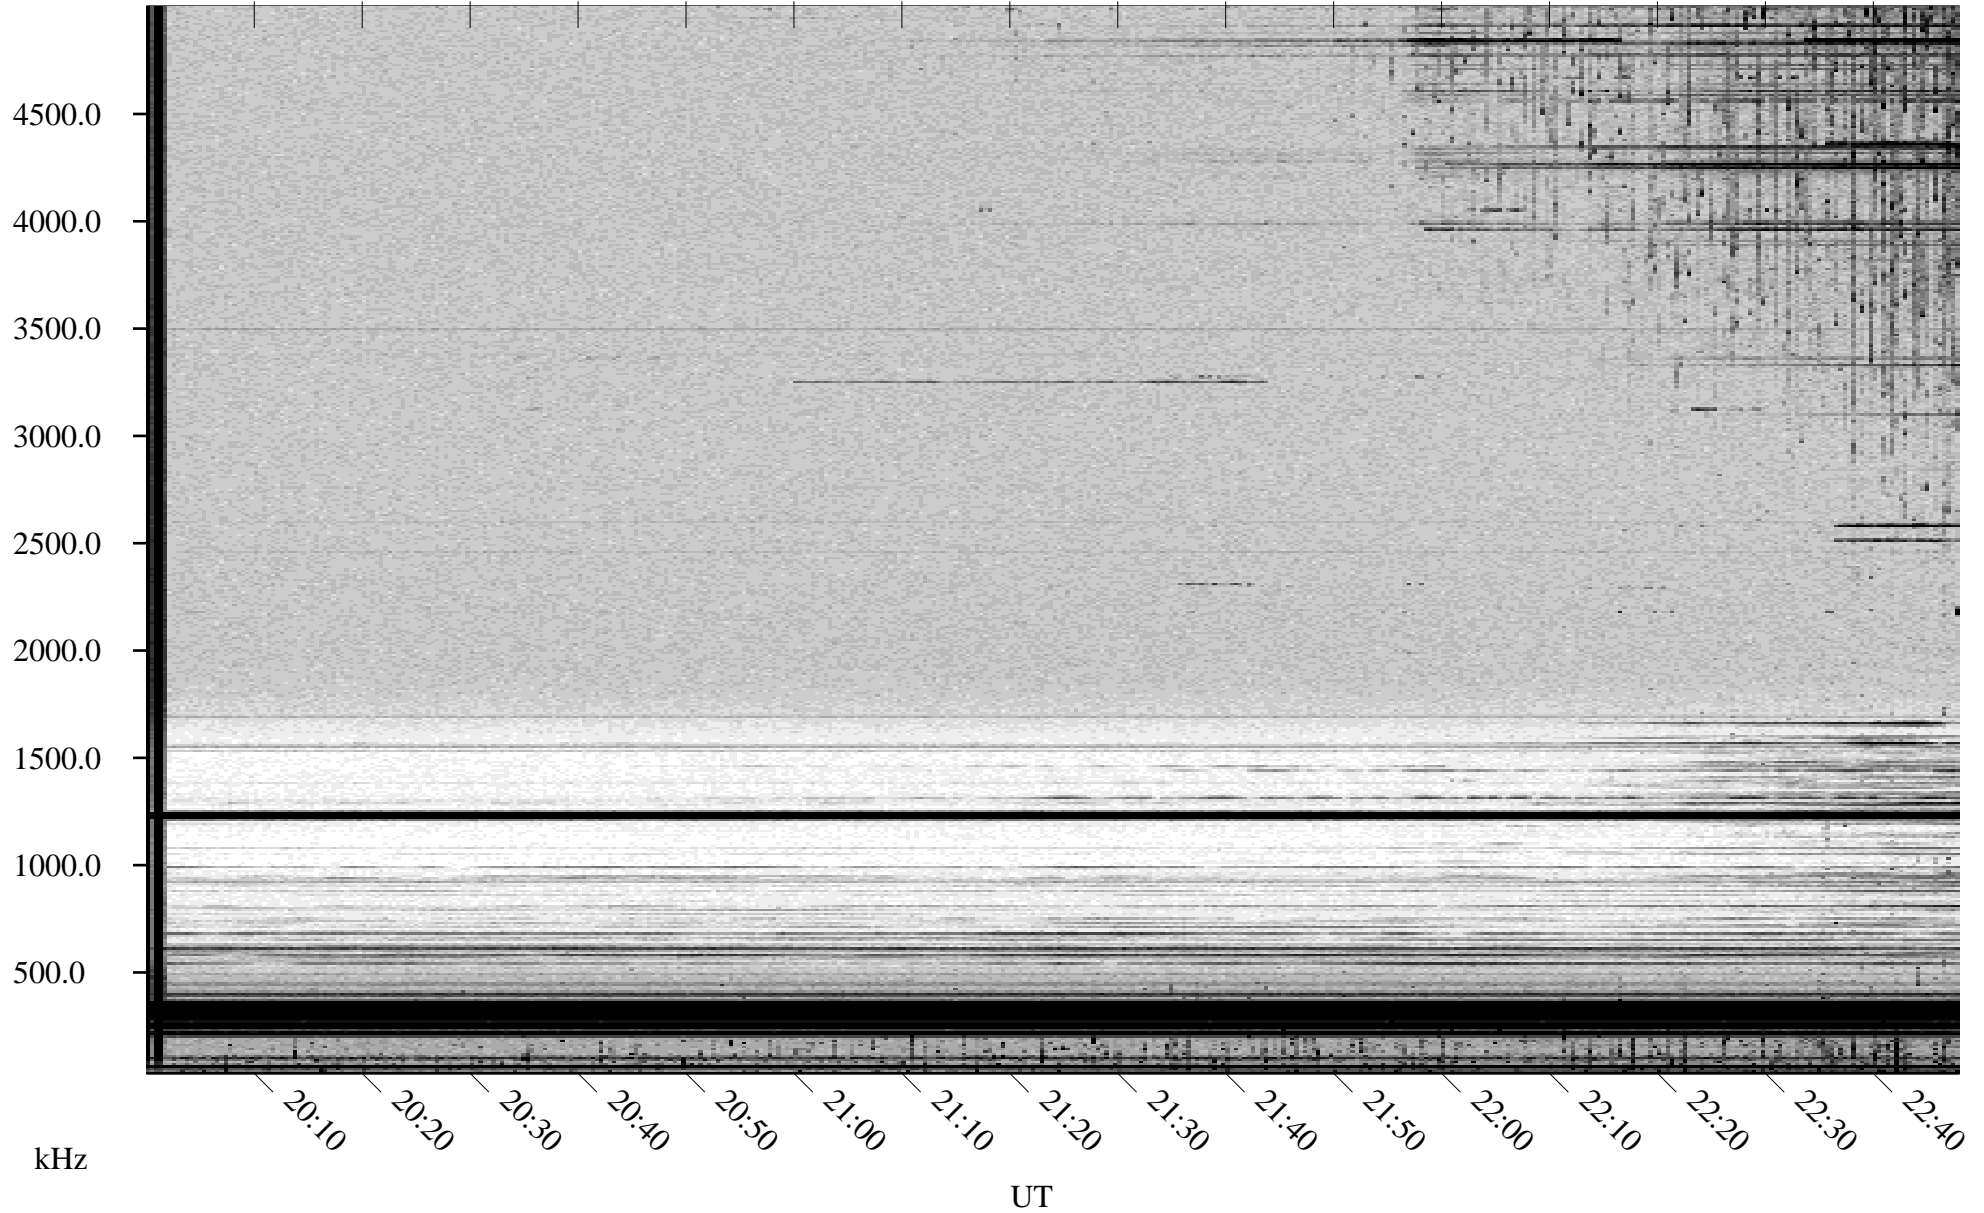

09/30/2002 Churchill, Manitoba

Linear Scale Black = 161 White = 15

ch02273l.r00m max_12

Page 1

09/30/2002 Churchill, Manitoba

Linear Scale Black = 161 White = 15

ch02273l.r00m max_12

Page 2

10/01/2002 Churchill, Manitoba

Linear Scale Black = 161 White = 15

ch02273l.r00m max_12

Page 3

10/01/2002 Churchill, Manitoba

Linear Scale Black = 161 White = 15

ch02273l.r00m max_12

Page 4

10/01/2002 Churchill, Manitoba

Linear Scale Black = 161 White = 15

ch02273l.r00m max_12

Page 5

10/01/2002 Churchill, Manitoba

Linear Scale Black = 161 White = 15

ch02273l.r00m max_12

Page 6

10/01/2002 Churchill, Manitoba

Linear Scale Black = 161 White = 15

ch02273l.r00m max_12

Page 7

10/01/2002 Churchill, Manitoba

Linear Scale Black = 161 White = 15

ch02273l.r00m max_12

Page 8