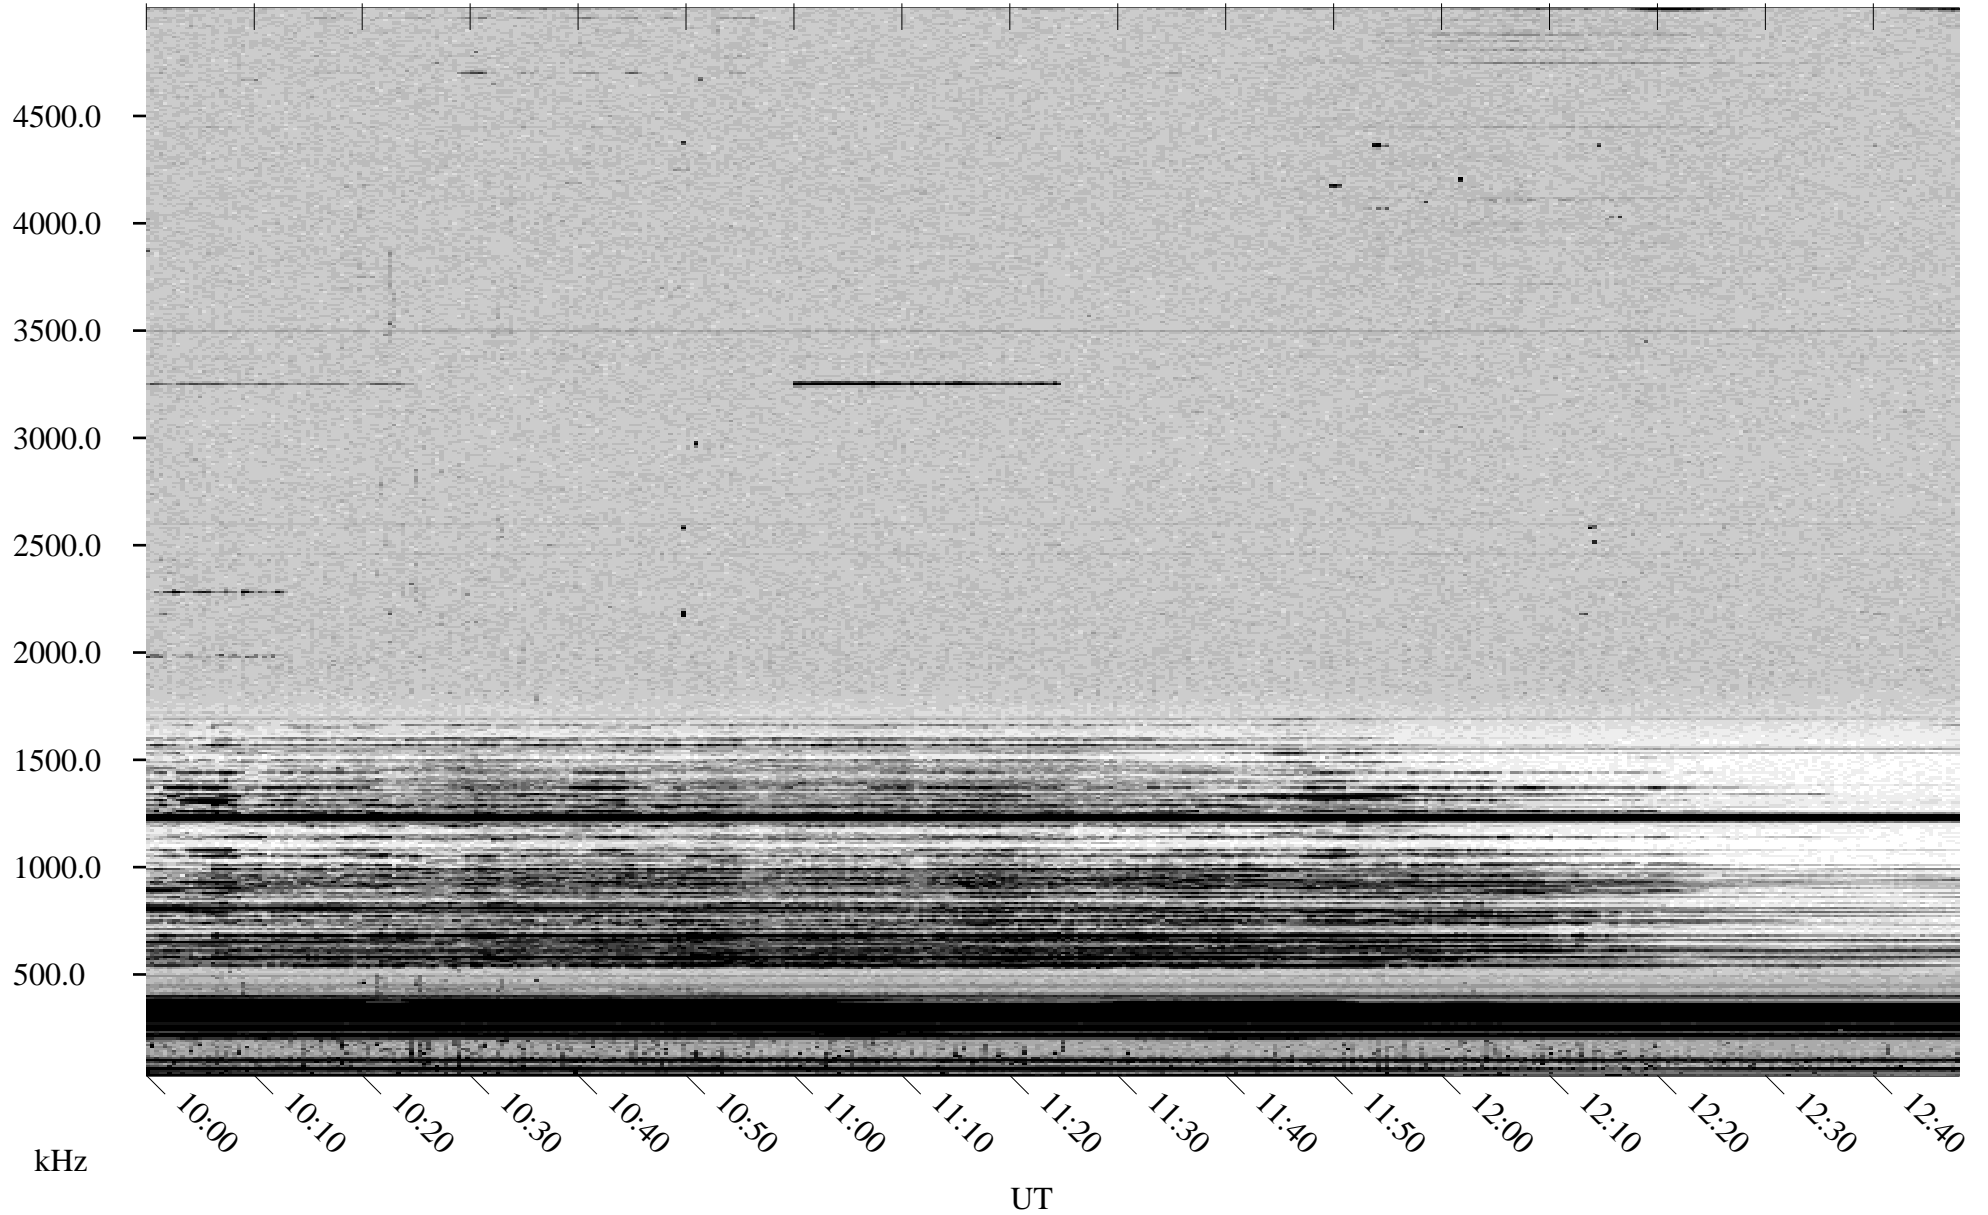

09/30/2002 Churchill, Manitoba

Linear Scale Black = 161 White = 15

ch02273l.r00m max_12

Page 1

09/30/2002 Churchill, Manitoba

Linear Scale Black = 161 White = 15

ch02273l.r00m max_12

Page 2

10/01/2002 Churchill, Manitoba

Linear Scale Black = 161 White = 15

ch02273l.r00m max_12

Page 3

10/01/2002 Churchill, Manitoba

Linear Scale Black = 161 White = 15

ch02273l.r00m max_12

Page 4

10/01/2002 Churchill, Manitoba

Linear Scale Black = 161 White = 15

ch02273l.r00m max_12

Page 5

10/01/2002 Churchill, Manitoba

Linear Scale Black = 161 White = 15

ch02273l.r00m max_12

Page 6

10/01/2002 Churchill, Manitoba

Linear Scale Black = 161 White = 15

ch02273l.r00m max_12

Page 7

10/01/2002 Churchill, Manitoba

Linear Scale Black = 161 White = 15

ch02273l.r00m max_12

Page 8