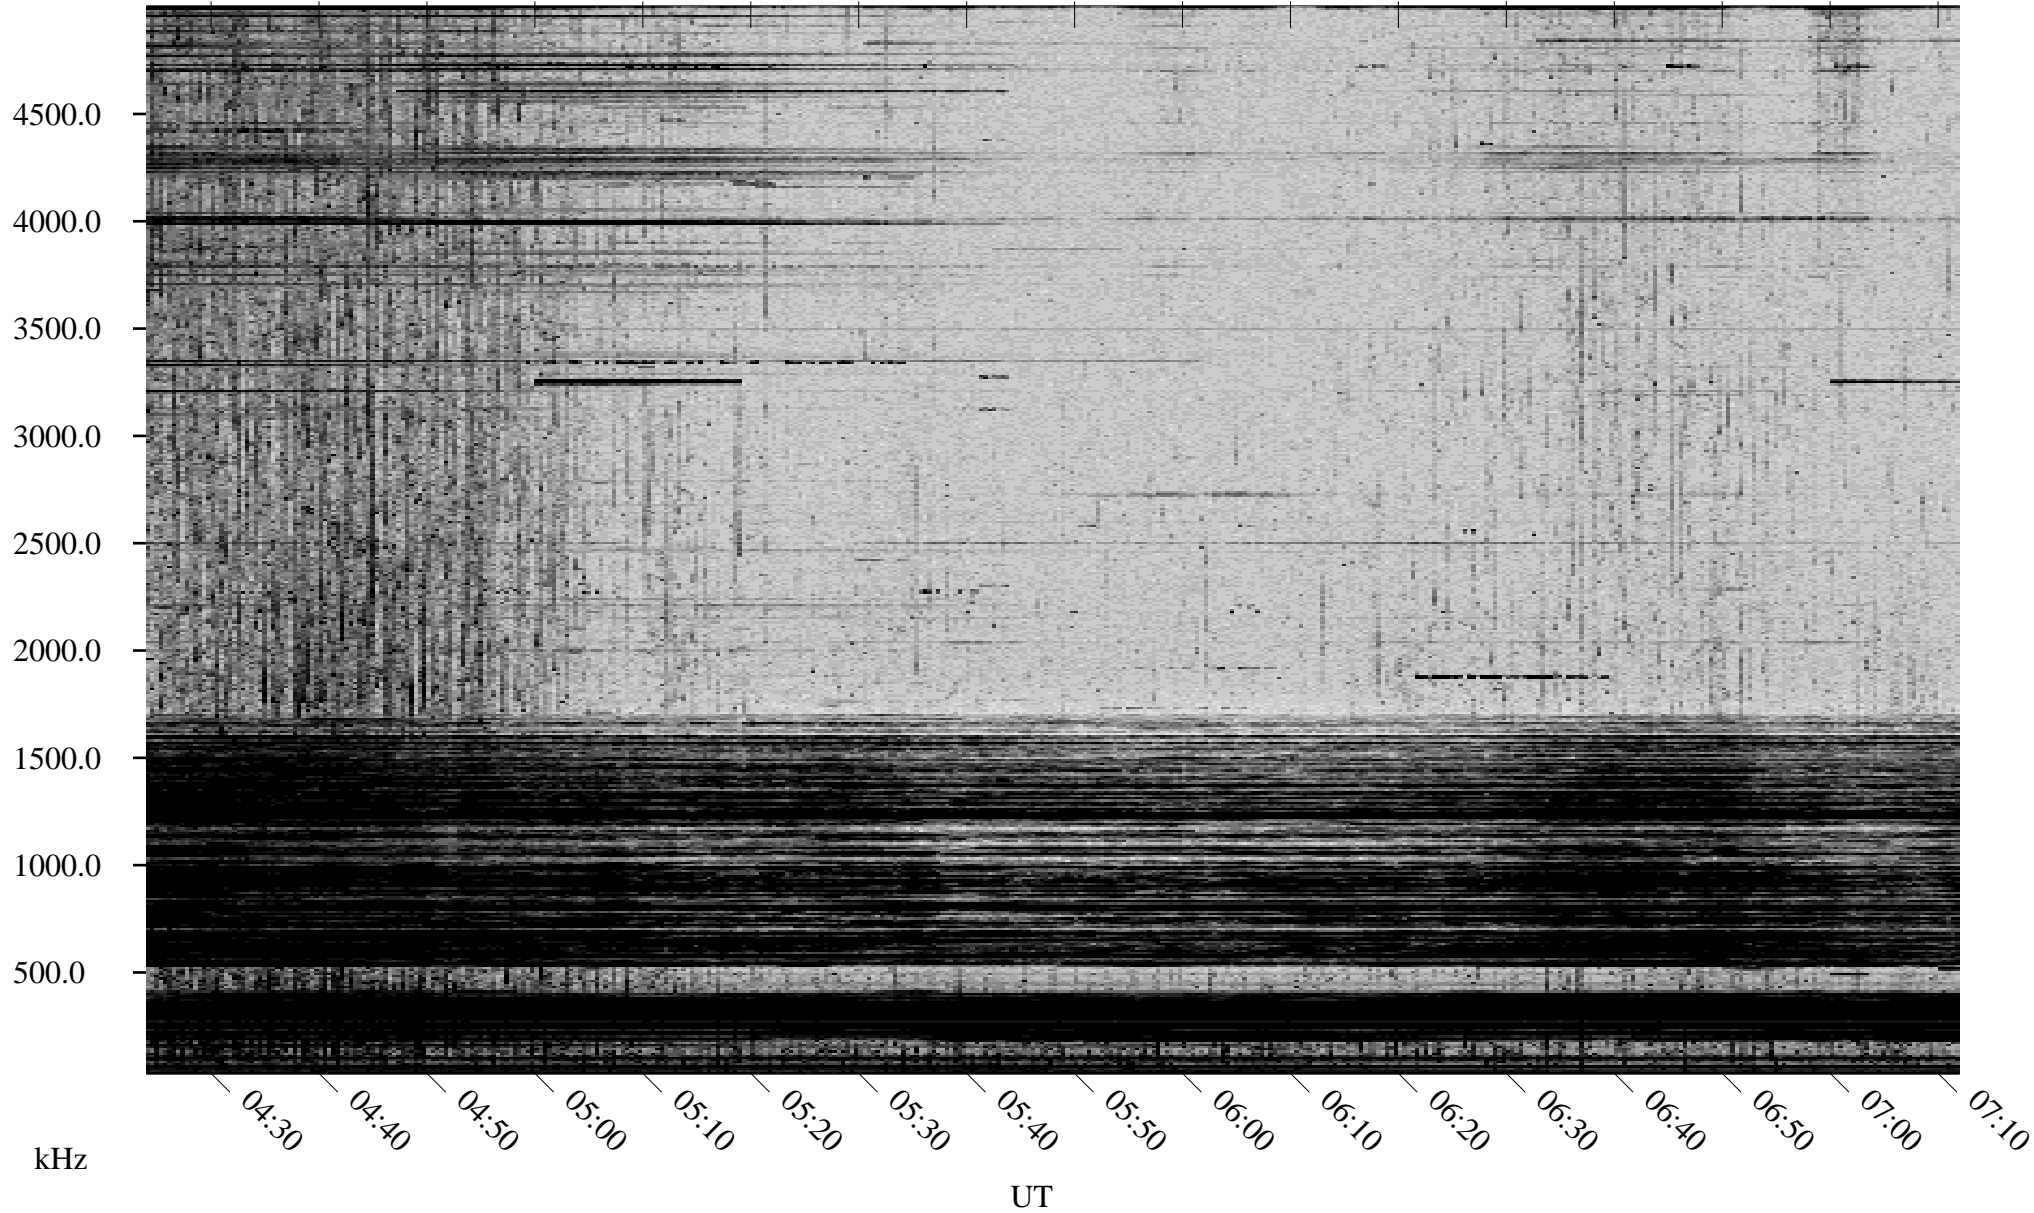

09/30/2002 Churchill, Manitoba

Linear Scale Black = 161 White = 15

ch02273l.r00m max_12

Page 1

09/30/2002 Churchill, Manitoba

Linear Scale Black = 161 White = 15

ch02273l.r00m max_12

Page 2

10/01/2002 Churchill, Manitoba

Linear Scale Black = 161 White = 15

ch02273l.r00m max_12

Page 3

10/01/2002 Churchill, Manitoba

Linear Scale Black = 161 White = 15

ch02273l.r00m max_12

Page 4

10/01/2002 Churchill, Manitoba

Linear Scale Black = 161 White = 15

ch02273l.r00m max_12

Page 5

10/01/2002 Churchill, Manitoba

Linear Scale Black = 161 White = 15

ch02273l.r00m max_12

Page 6

10/01/2002 Churchill, Manitoba

Linear Scale Black = 161 White = 15

ch02273l.r00m max_12

Page 7

10/01/2002 Churchill, Manitoba

Linear Scale Black = 161 White = 15

ch02273l.r00m max_12

Page 8