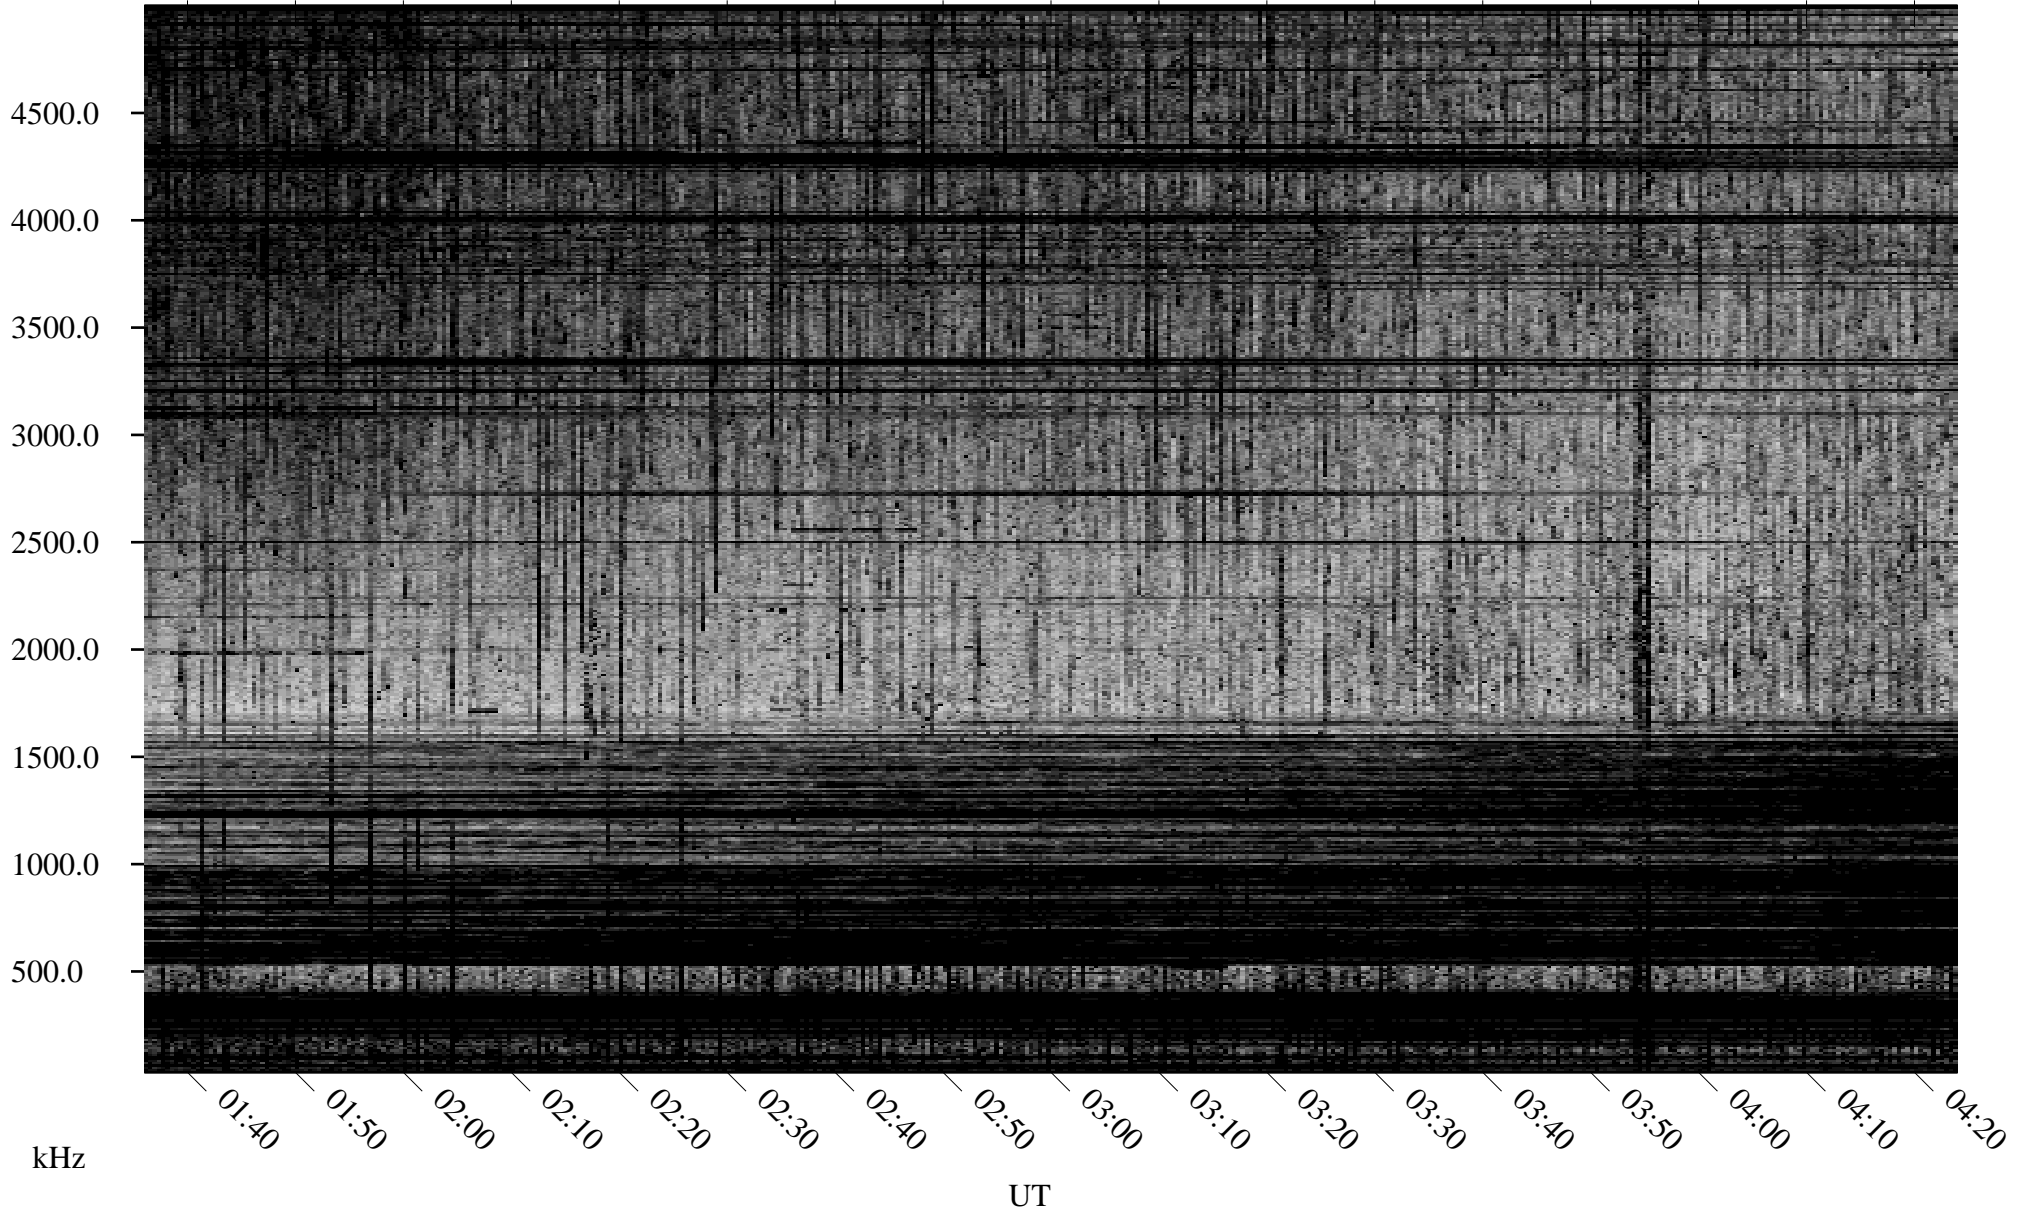

09/30/2002 Churchill, Manitoba

Linear Scale Black = 161 White = 15

ch02273l.r00m max_12

Page 1

09/30/2002 Churchill, Manitoba

Linear Scale Black = 161 White = 15

ch02273l.r00m max_12

Page 2

10/01/2002 Churchill, Manitoba

Linear Scale Black = 161 White = 15

ch02273l.r00m max_12

Page 3

10/01/2002 Churchill, Manitoba

Linear Scale Black = 161 White = 15

ch02273l.r00m max_12

Page 4

10/01/2002 Churchill, Manitoba

Linear Scale Black = 161 White = 15

ch02273l.r00m max_12

Page 5

10/01/2002 Churchill, Manitoba

Linear Scale Black = 161 White = 15

ch02273l.r00m max_12

Page 6

10/01/2002 Churchill, Manitoba

Linear Scale Black = 161 White = 15

ch02273l.r00m max_12

Page 7

10/01/2002 Churchill, Manitoba

Linear Scale Black = 161 White = 15

ch02273l.r00m max_12

Page 8