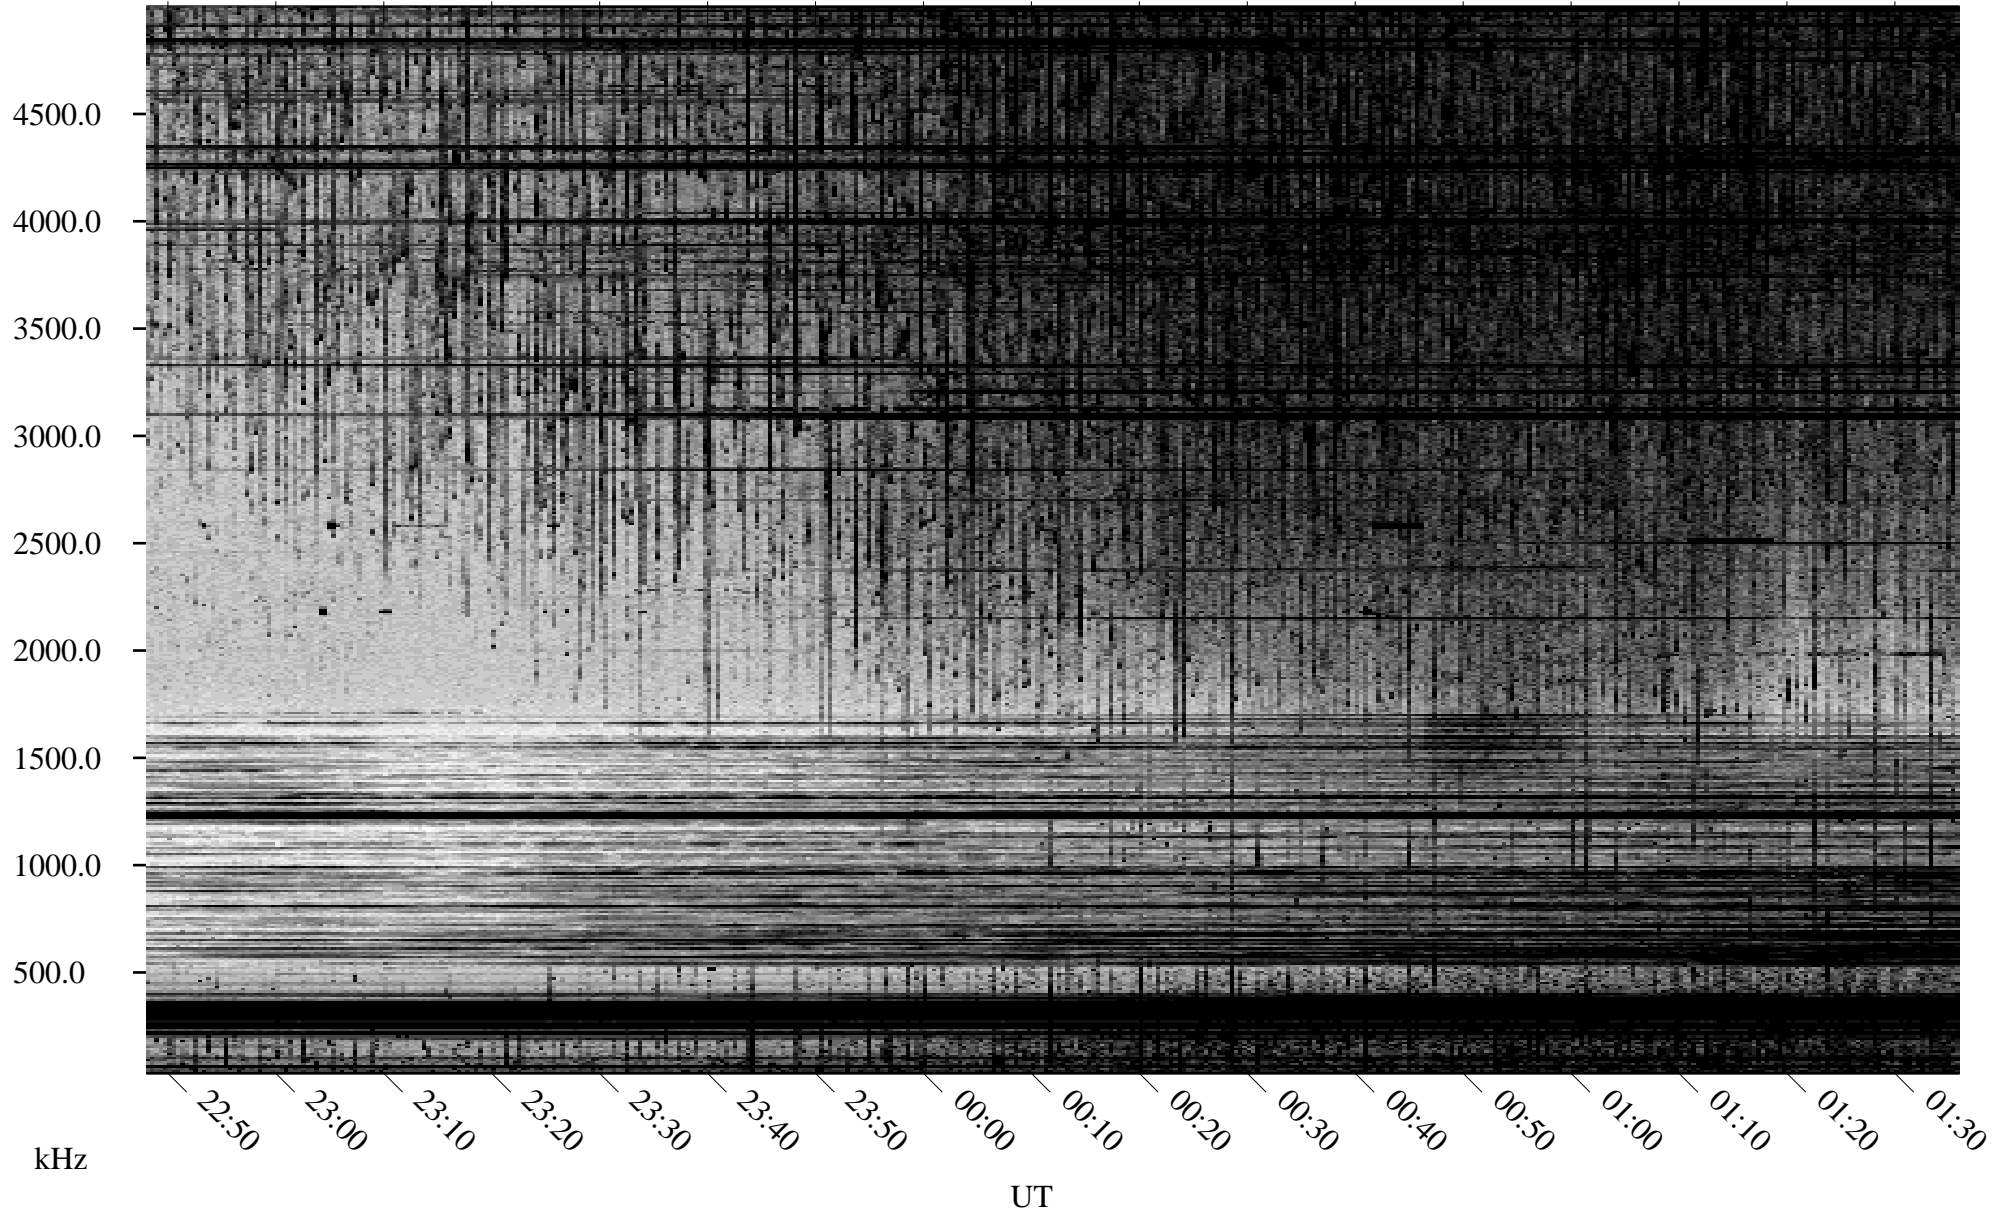

09/30/2002 Churchill, Manitoba

Linear Scale Black = 161 White = 15

ch02273l.r00m max_12

Page 1

09/30/2002 Churchill, Manitoba

Linear Scale Black = 161 White = 15

ch02273l.r00m max_12

Page 2

10/01/2002 Churchill, Manitoba

Linear Scale Black = 161 White = 15

ch02273l.r00m max_12

Page 3

10/01/2002 Churchill, Manitoba

Linear Scale Black = 161 White = 15

ch02273l.r00m max_12

Page 4

10/01/2002 Churchill, Manitoba

Linear Scale Black = 161 White = 15

ch02273l.r00m max_12

Page 5

10/01/2002 Churchill, Manitoba

Linear Scale Black = 161 White = 15

ch02273l.r00m max_12

Page 6

10/01/2002 Churchill, Manitoba

Linear Scale Black = 161 White = 15

ch02273l.r00m max_12

Page 7

10/01/2002 Churchill, Manitoba

Linear Scale Black = 161 White = 15

ch02273l.r00m max_12

Page 8