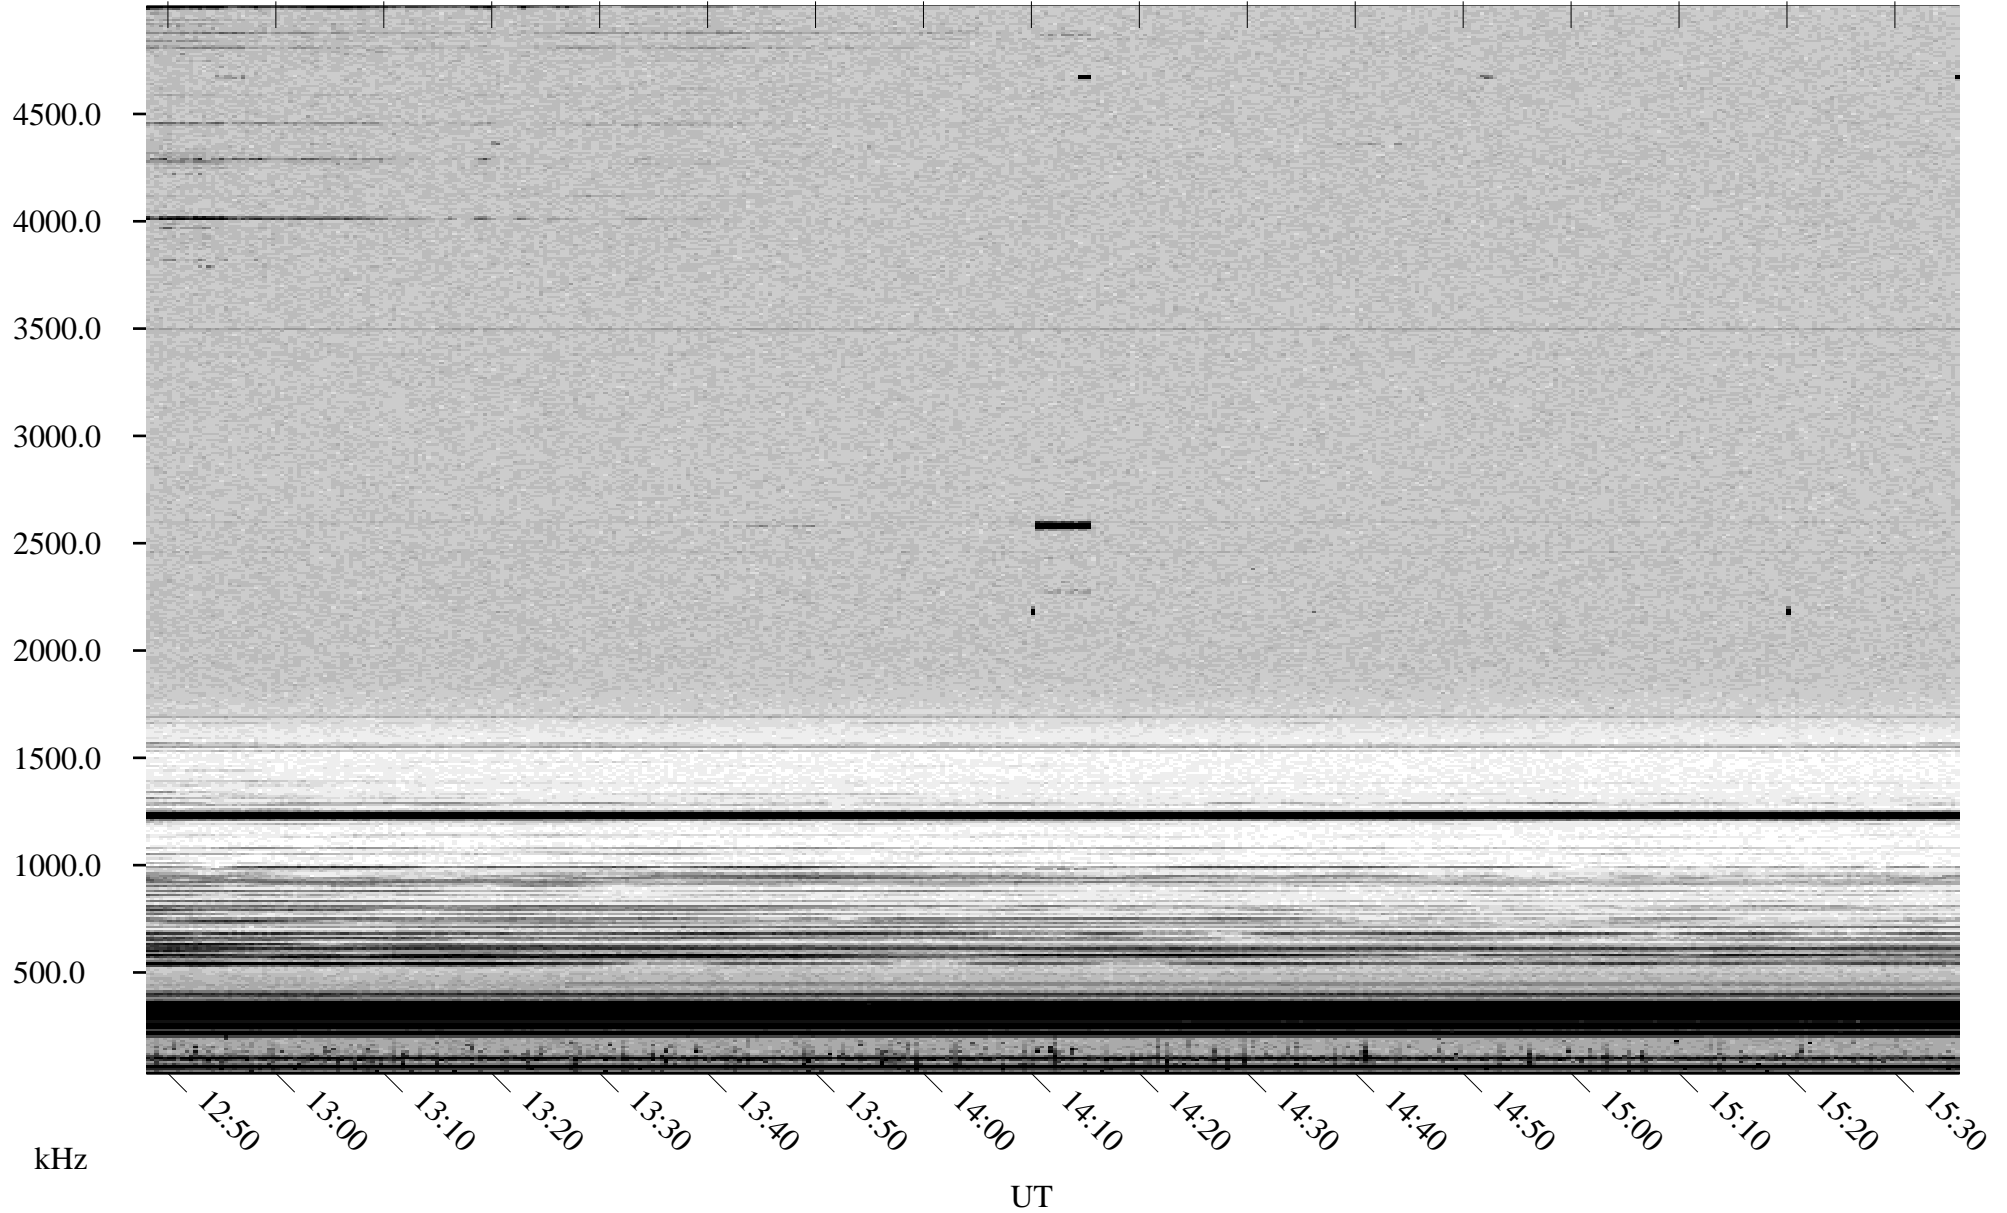

10/01/2002 Churchill, Manitoba

Linear Scale Black = 161 White = 15

ch02274l.r02m max_12

Page 1

10/01/2002 Churchill, Manitoba

Linear Scale Black = 161 White = 15

ch02274l.r02m max_12

Page 2

10/02/2002 Churchill, Manitoba

Linear Scale Black = 161 White = 15

ch02274l.r02m max_12

Page 3

10/02/2002 Churchill, Manitoba

Linear Scale Black = 161 White = 15

ch02274l.r02m max_12

Page 4

10/02/2002 Churchill, Manitoba

Linear Scale Black = 161 White = 15

ch02274l.r02m max_12

Page 5

10/02/2002 Churchill, Manitoba

Linear Scale Black = 161 White = 15

ch02274l.r02m max_12

Page 6

10/02/2002 Churchill, Manitoba

Linear Scale Black = 161 White = 15

ch02274l.r02m max_12

Page 7

10/02/2002 Churchill, Manitoba

Linear Scale Black = 161 White = 15

ch02274l.r02m max_12