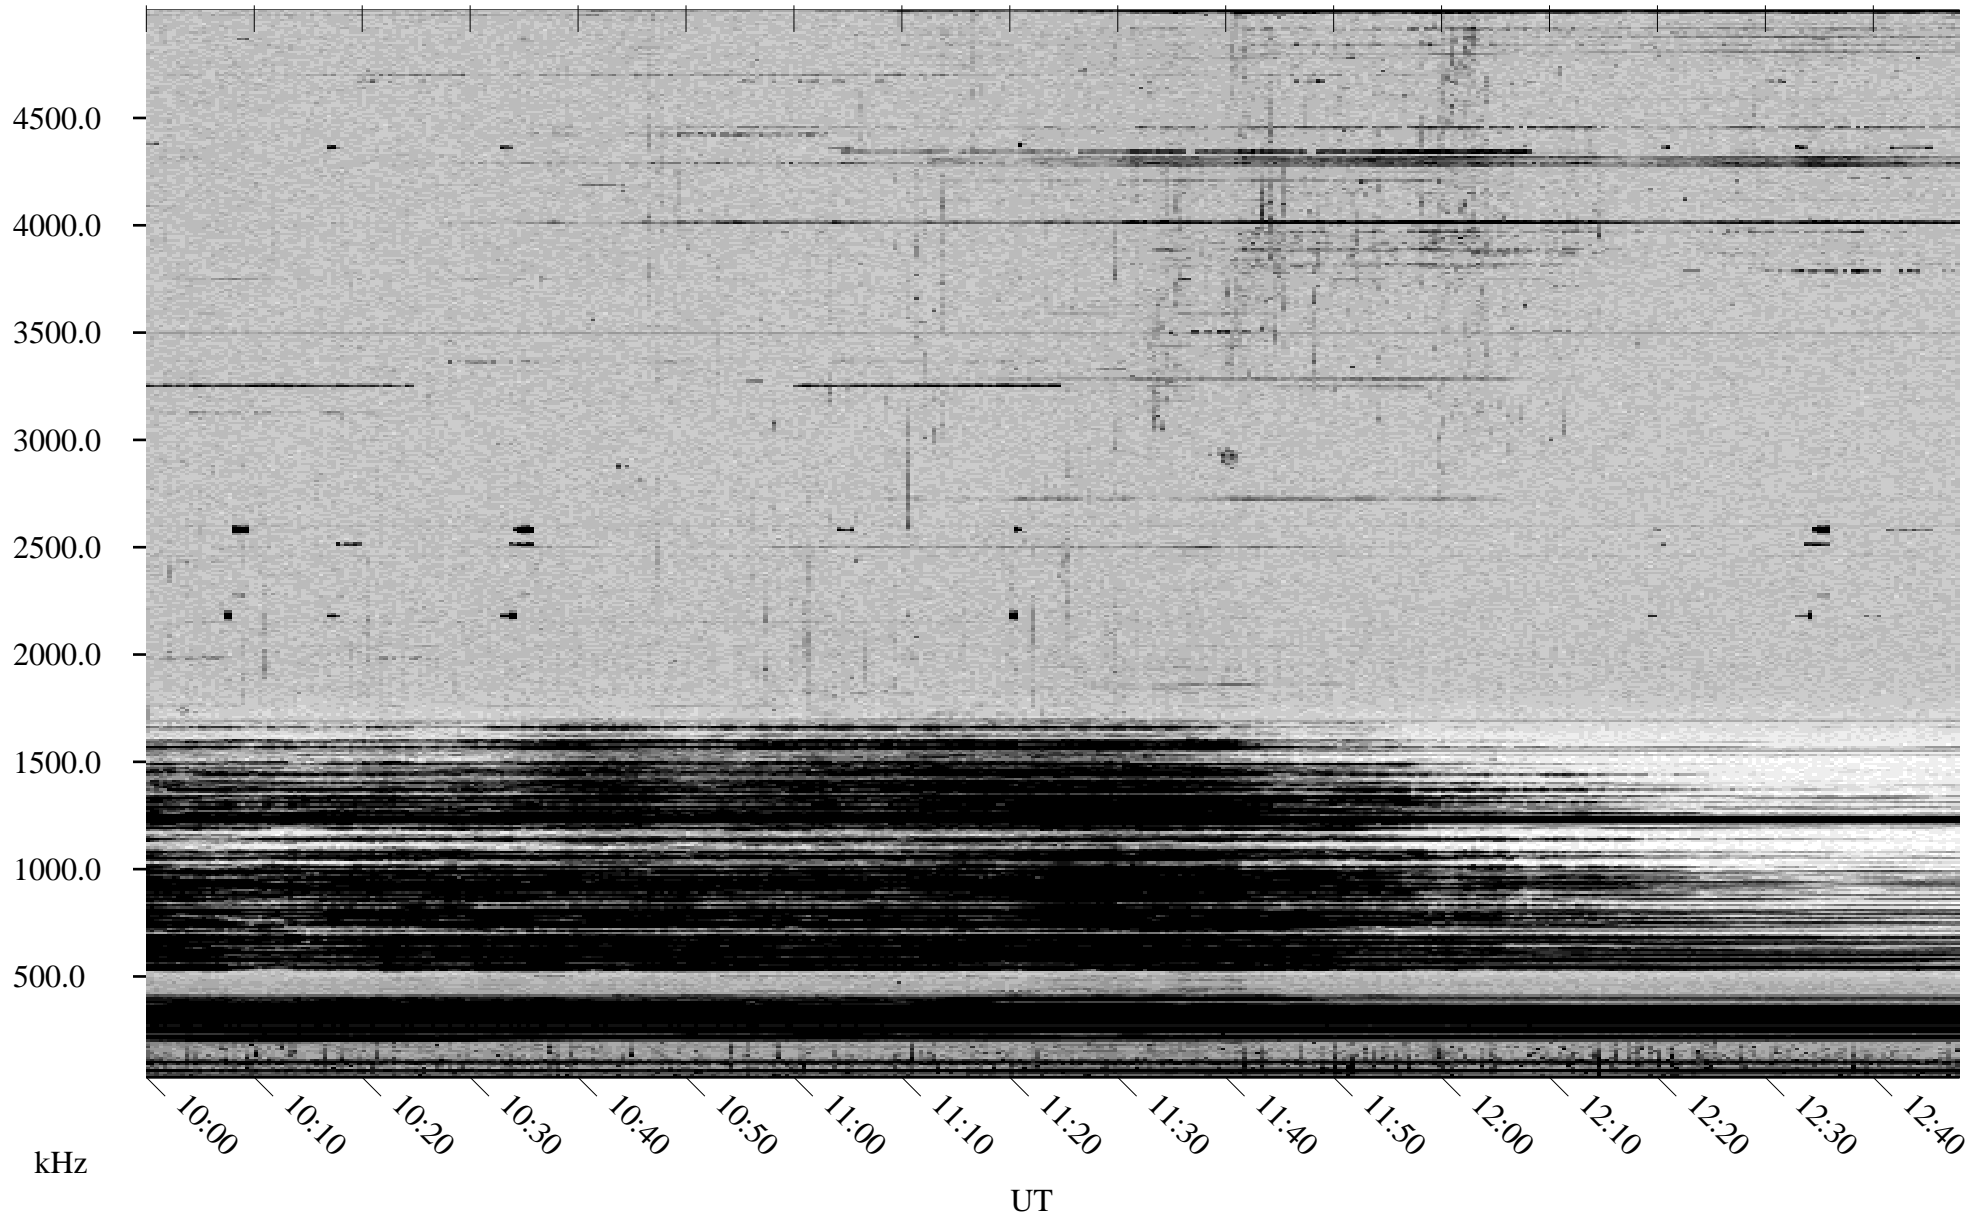

10/01/2002 Churchill, Manitoba

Linear Scale Black = 161 White = 15

ch02274l.r02m max_12

Page 1

10/01/2002 Churchill, Manitoba

Linear Scale Black = 161 White = 15

ch02274l.r02m max_12

Page 2

10/02/2002 Churchill, Manitoba

Linear Scale Black = 161 White = 15

ch02274l.r02m max_12

Page 3

10/02/2002 Churchill, Manitoba

Linear Scale Black = 161 White = 15

ch02274l.r02m max_12

Page 4

10/02/2002 Churchill, Manitoba

Linear Scale Black = 161 White = 15

ch02274l.r02m max_12

Page 5

10/02/2002 Churchill, Manitoba

Linear Scale Black = 161 White = 15

ch02274l.r02m max_12

Page 6

10/02/2002 Churchill, Manitoba

Linear Scale Black = 161 White = 15

ch02274l.r02m max_12

Page 7

10/02/2002 Churchill, Manitoba

Linear Scale Black = 161 White = 15

ch02274l.r02m max_12