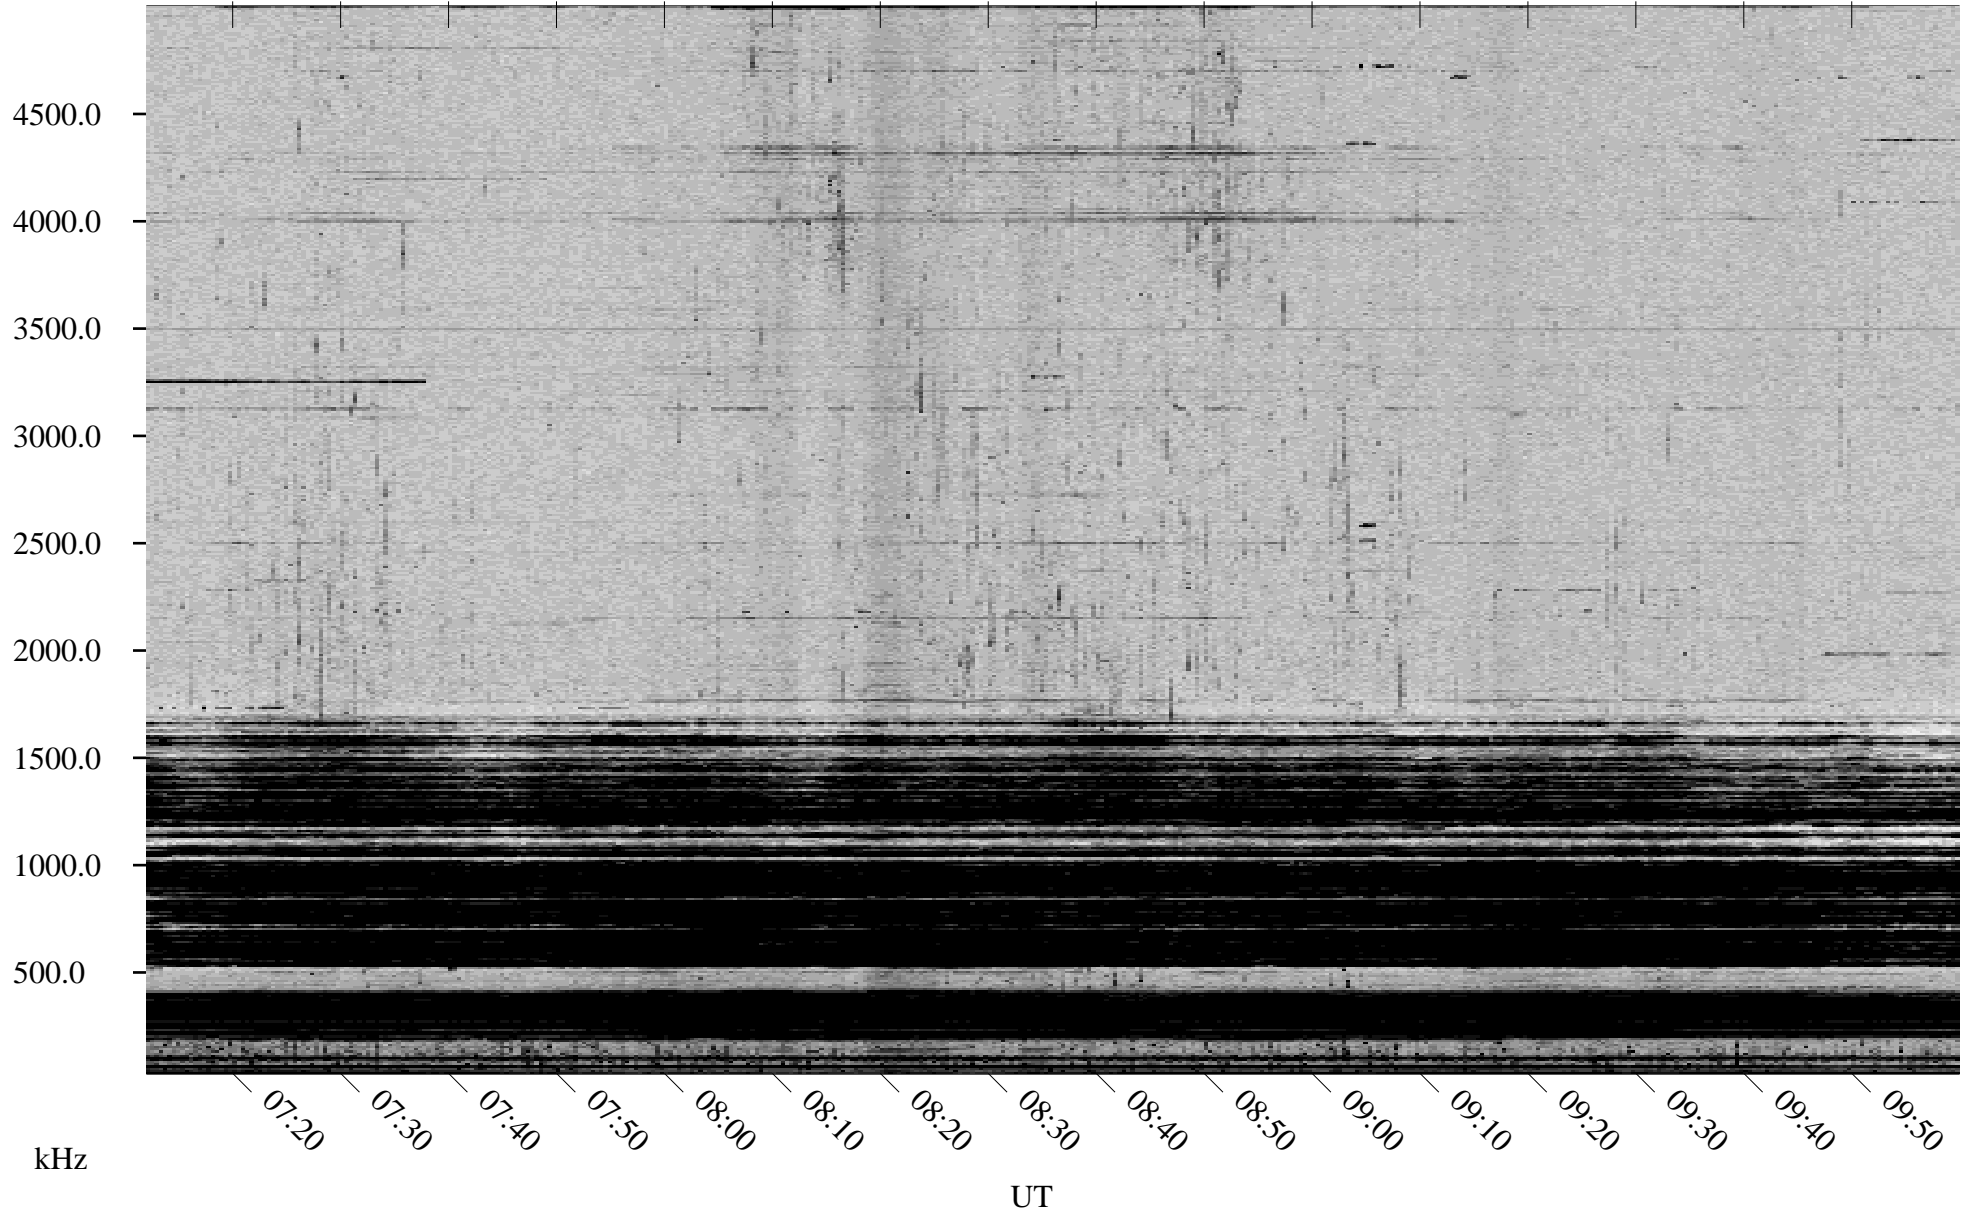

10/01/2002 Churchill, Manitoba

Linear Scale Black = 161 White = 15

ch02274l.r02m max_12

Page 1

10/01/2002 Churchill, Manitoba

Linear Scale Black = 161 White = 15

ch02274l.r02m max_12

Page 2

10/02/2002 Churchill, Manitoba

Linear Scale Black = 161 White = 15

ch02274l.r02m max_12

Page 3

10/02/2002 Churchill, Manitoba

Linear Scale Black = 161 White = 15

ch02274l.r02m max_12

Page 4

10/02/2002 Churchill, Manitoba

Linear Scale Black = 161 White = 15

ch02274l.r02m max_12

Page 5

10/02/2002 Churchill, Manitoba

Linear Scale Black = 161 White = 15

ch02274l.r02m max_12

Page 6

10/02/2002 Churchill, Manitoba

Linear Scale Black = 161 White = 15

ch02274l.r02m max_12

Page 7

10/02/2002 Churchill, Manitoba

Linear Scale Black = 161 White = 15

ch02274l.r02m max_12