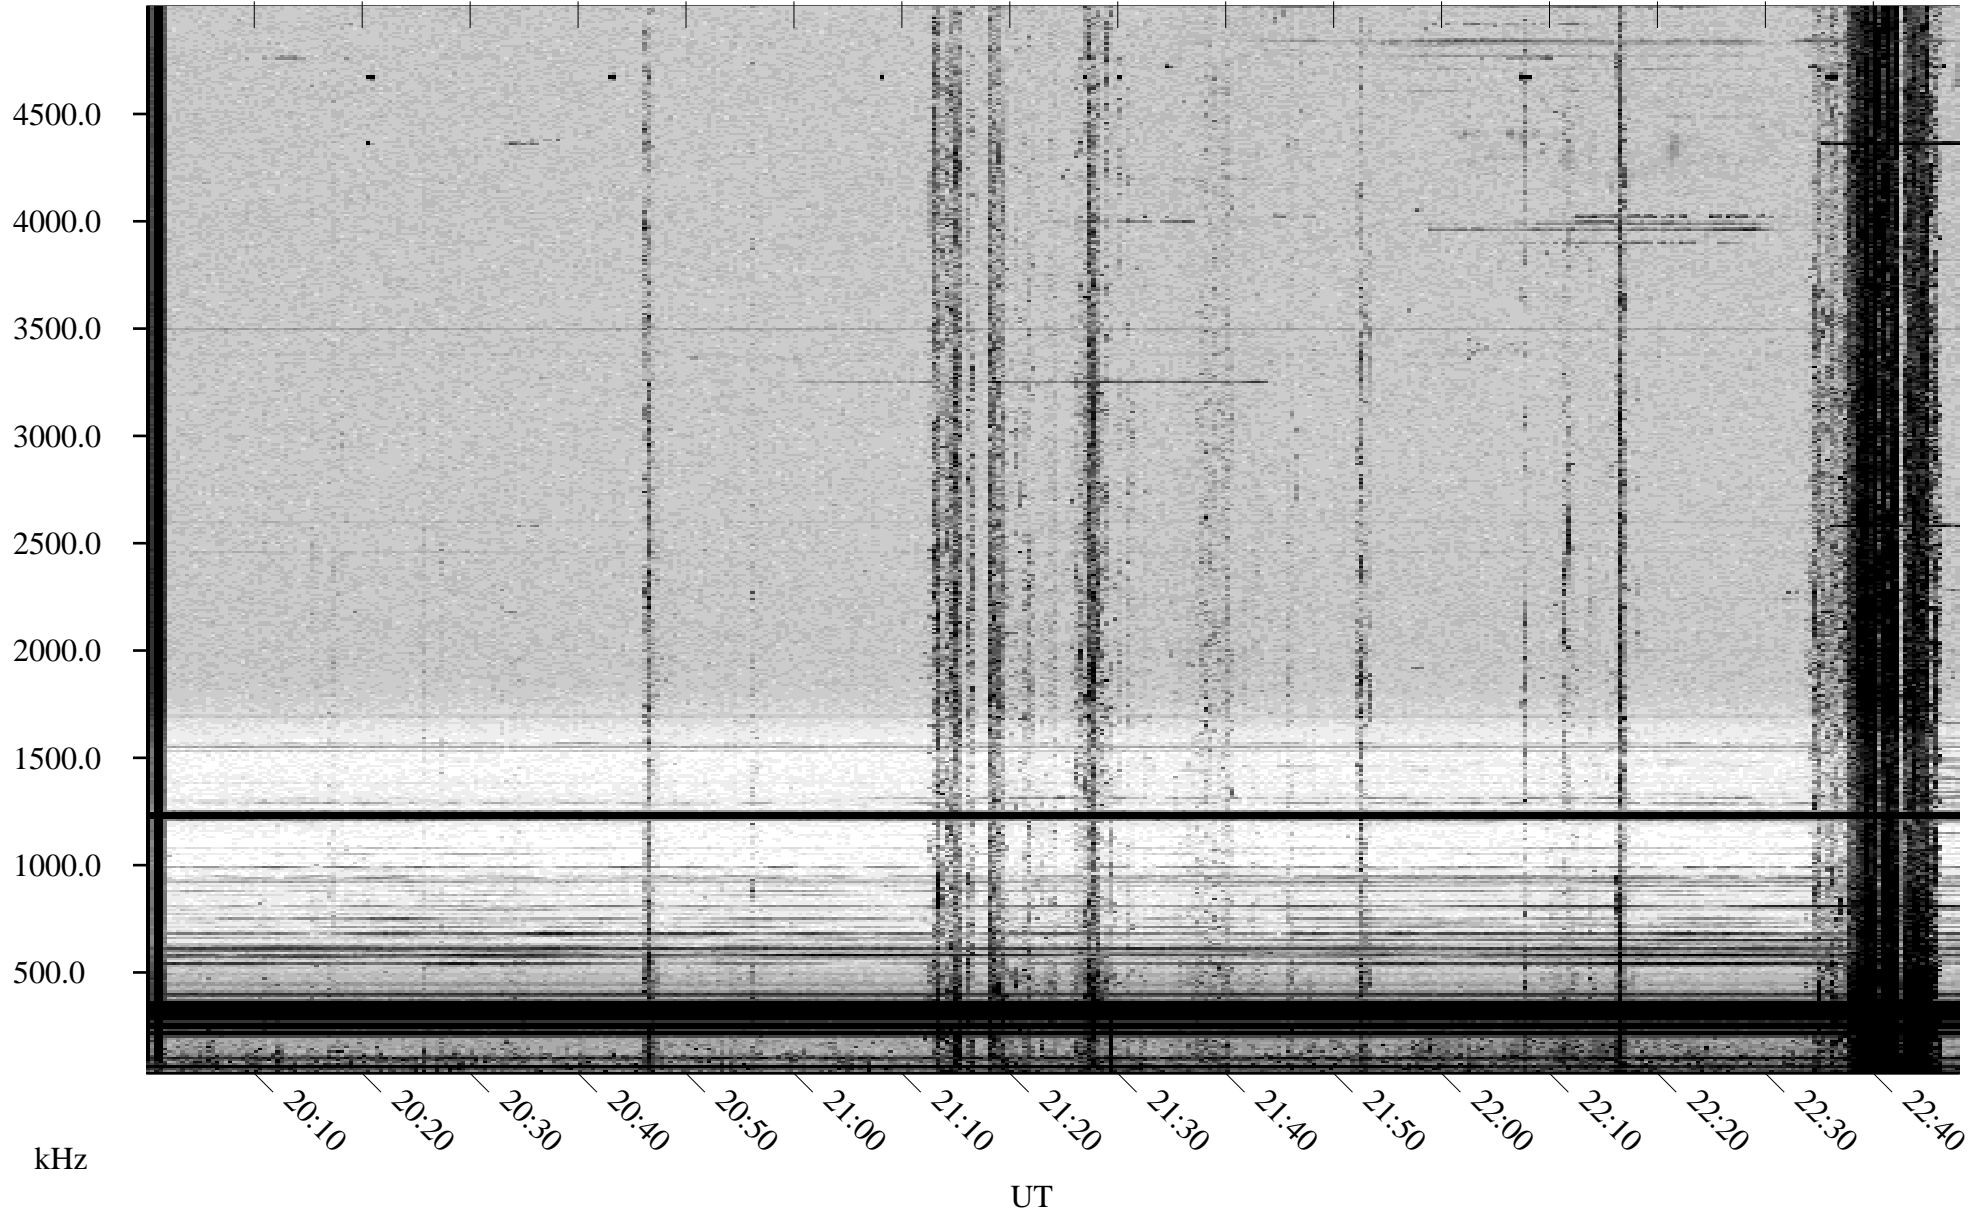

10/01/2002 Churchill, Manitoba

Linear Scale Black = 161 White = 15

ch02274l.r02m max_12

Page 1

10/01/2002 Churchill, Manitoba

Linear Scale Black = 161 White = 15

ch02274l.r02m max_12

Page 2

10/02/2002 Churchill, Manitoba

Linear Scale Black = 161 White = 15

ch02274l.r02m max_12

Page 3

10/02/2002 Churchill, Manitoba

Linear Scale Black = 161 White = 15

ch02274l.r02m max_12

Page 4

10/02/2002 Churchill, Manitoba

Linear Scale Black = 161 White = 15

ch02274l.r02m max_12

Page 5

10/02/2002 Churchill, Manitoba

Linear Scale Black = 161 White = 15

ch02274l.r02m max_12

Page 6

10/02/2002 Churchill, Manitoba

Linear Scale Black = 161 White = 15

ch02274l.r02m max_12

Page 7

10/02/2002 Churchill, Manitoba

Linear Scale Black = 161 White = 15

ch02274l.r02m max_12