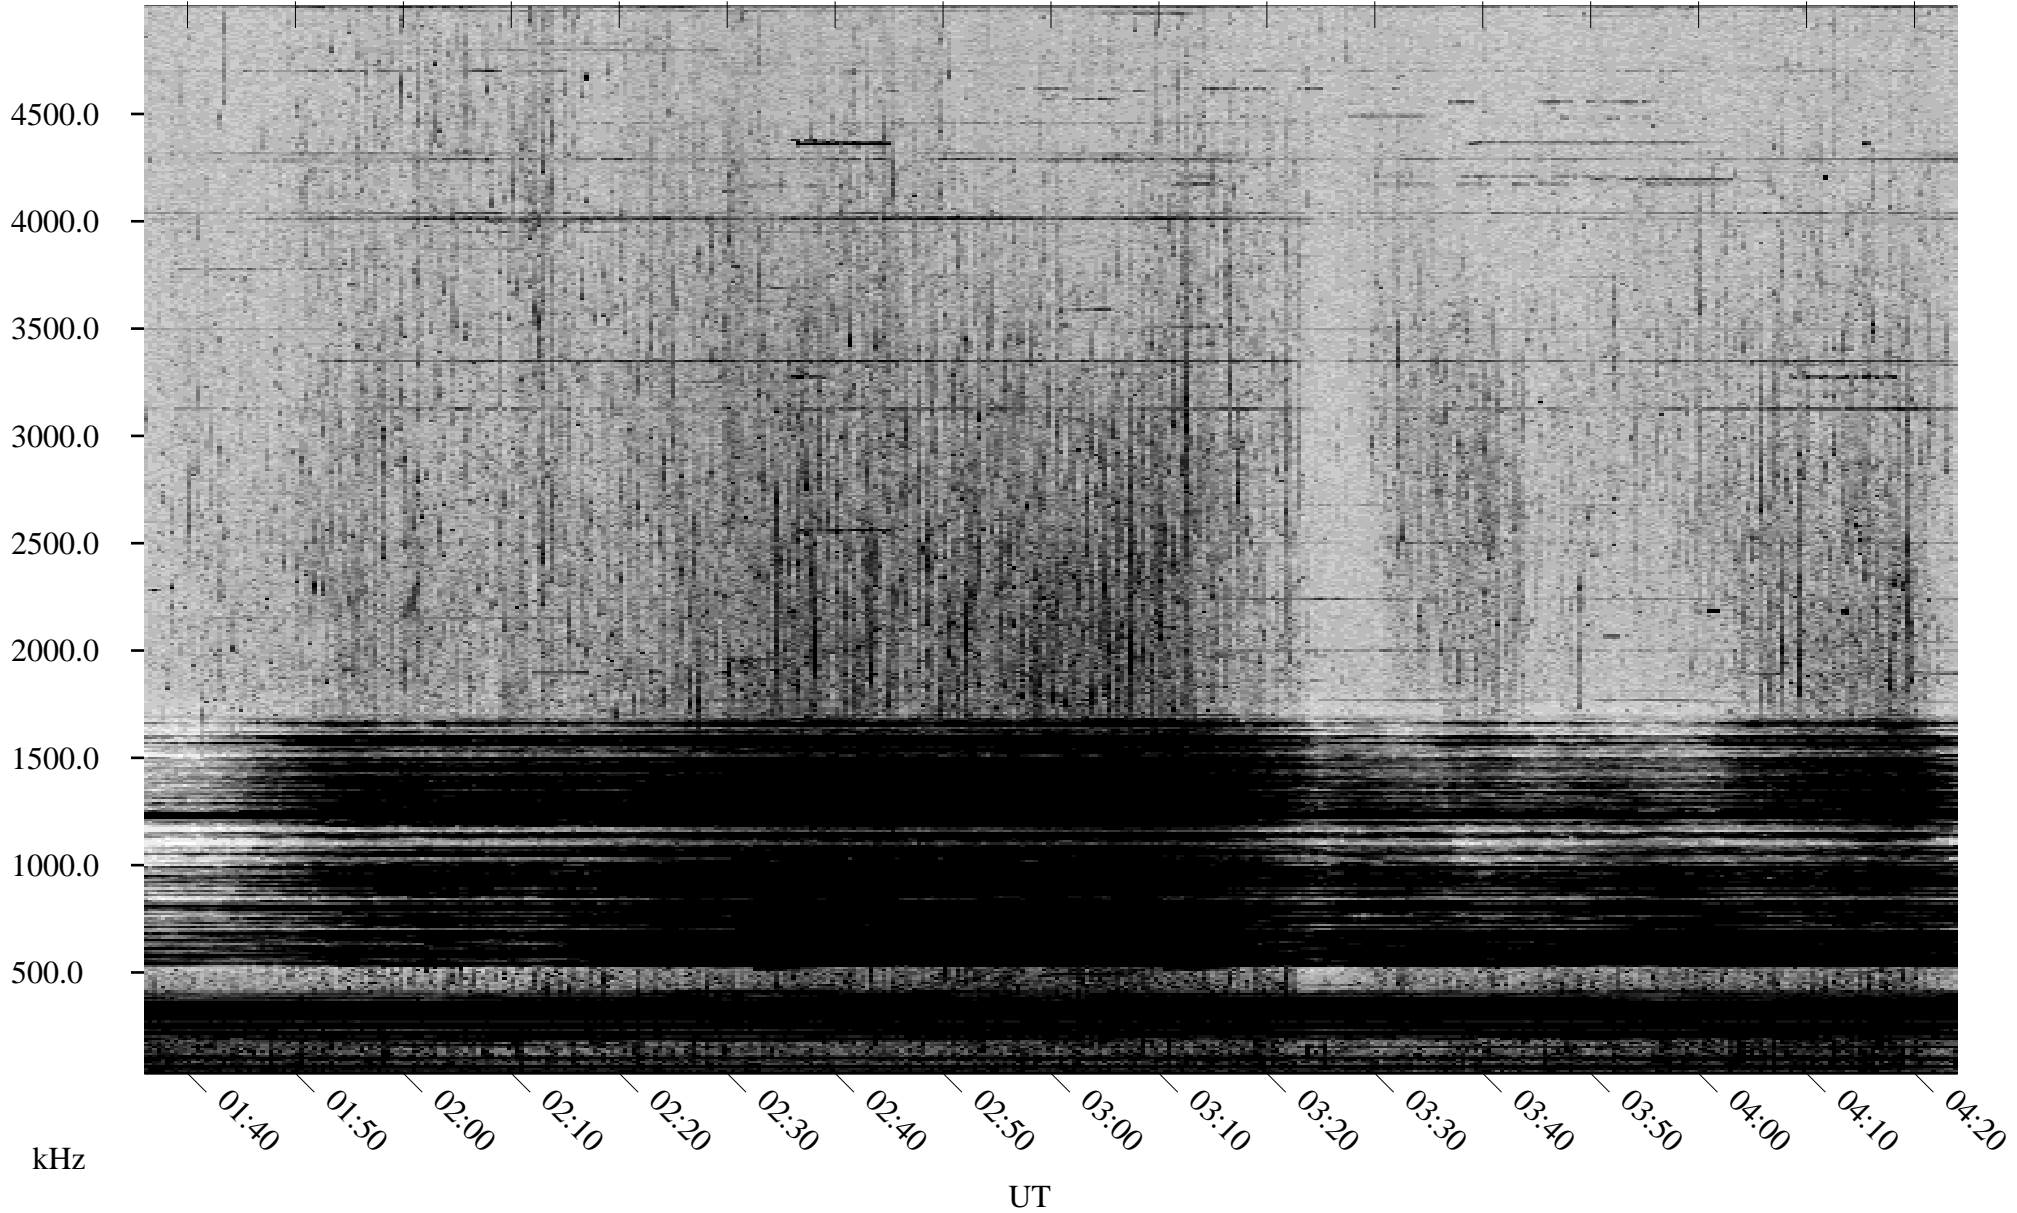

10/01/2002 Churchill, Manitoba

Linear Scale Black = 161 White = 15

ch02274l.r02m max_12

Page 1

10/01/2002 Churchill, Manitoba

Linear Scale Black = 161 White = 15

ch02274l.r02m max_12

Page 2

10/02/2002 Churchill, Manitoba

Linear Scale Black = 161 White = 15

ch02274l.r02m max_12

Page 3

10/02/2002 Churchill, Manitoba

Linear Scale Black = 161 White = 15

ch02274l.r02m max_12

Page 4

10/02/2002 Churchill, Manitoba

Linear Scale Black = 161 White = 15

ch02274l.r02m max_12

Page 5

10/02/2002 Churchill, Manitoba

Linear Scale Black = 161 White = 15

ch02274l.r02m max_12

Page 6

10/02/2002 Churchill, Manitoba

Linear Scale Black = 161 White = 15

ch02274l.r02m max_12

Page 7

10/02/2002 Churchill, Manitoba

Linear Scale Black = 161 White = 15

ch02274l.r02m max_12