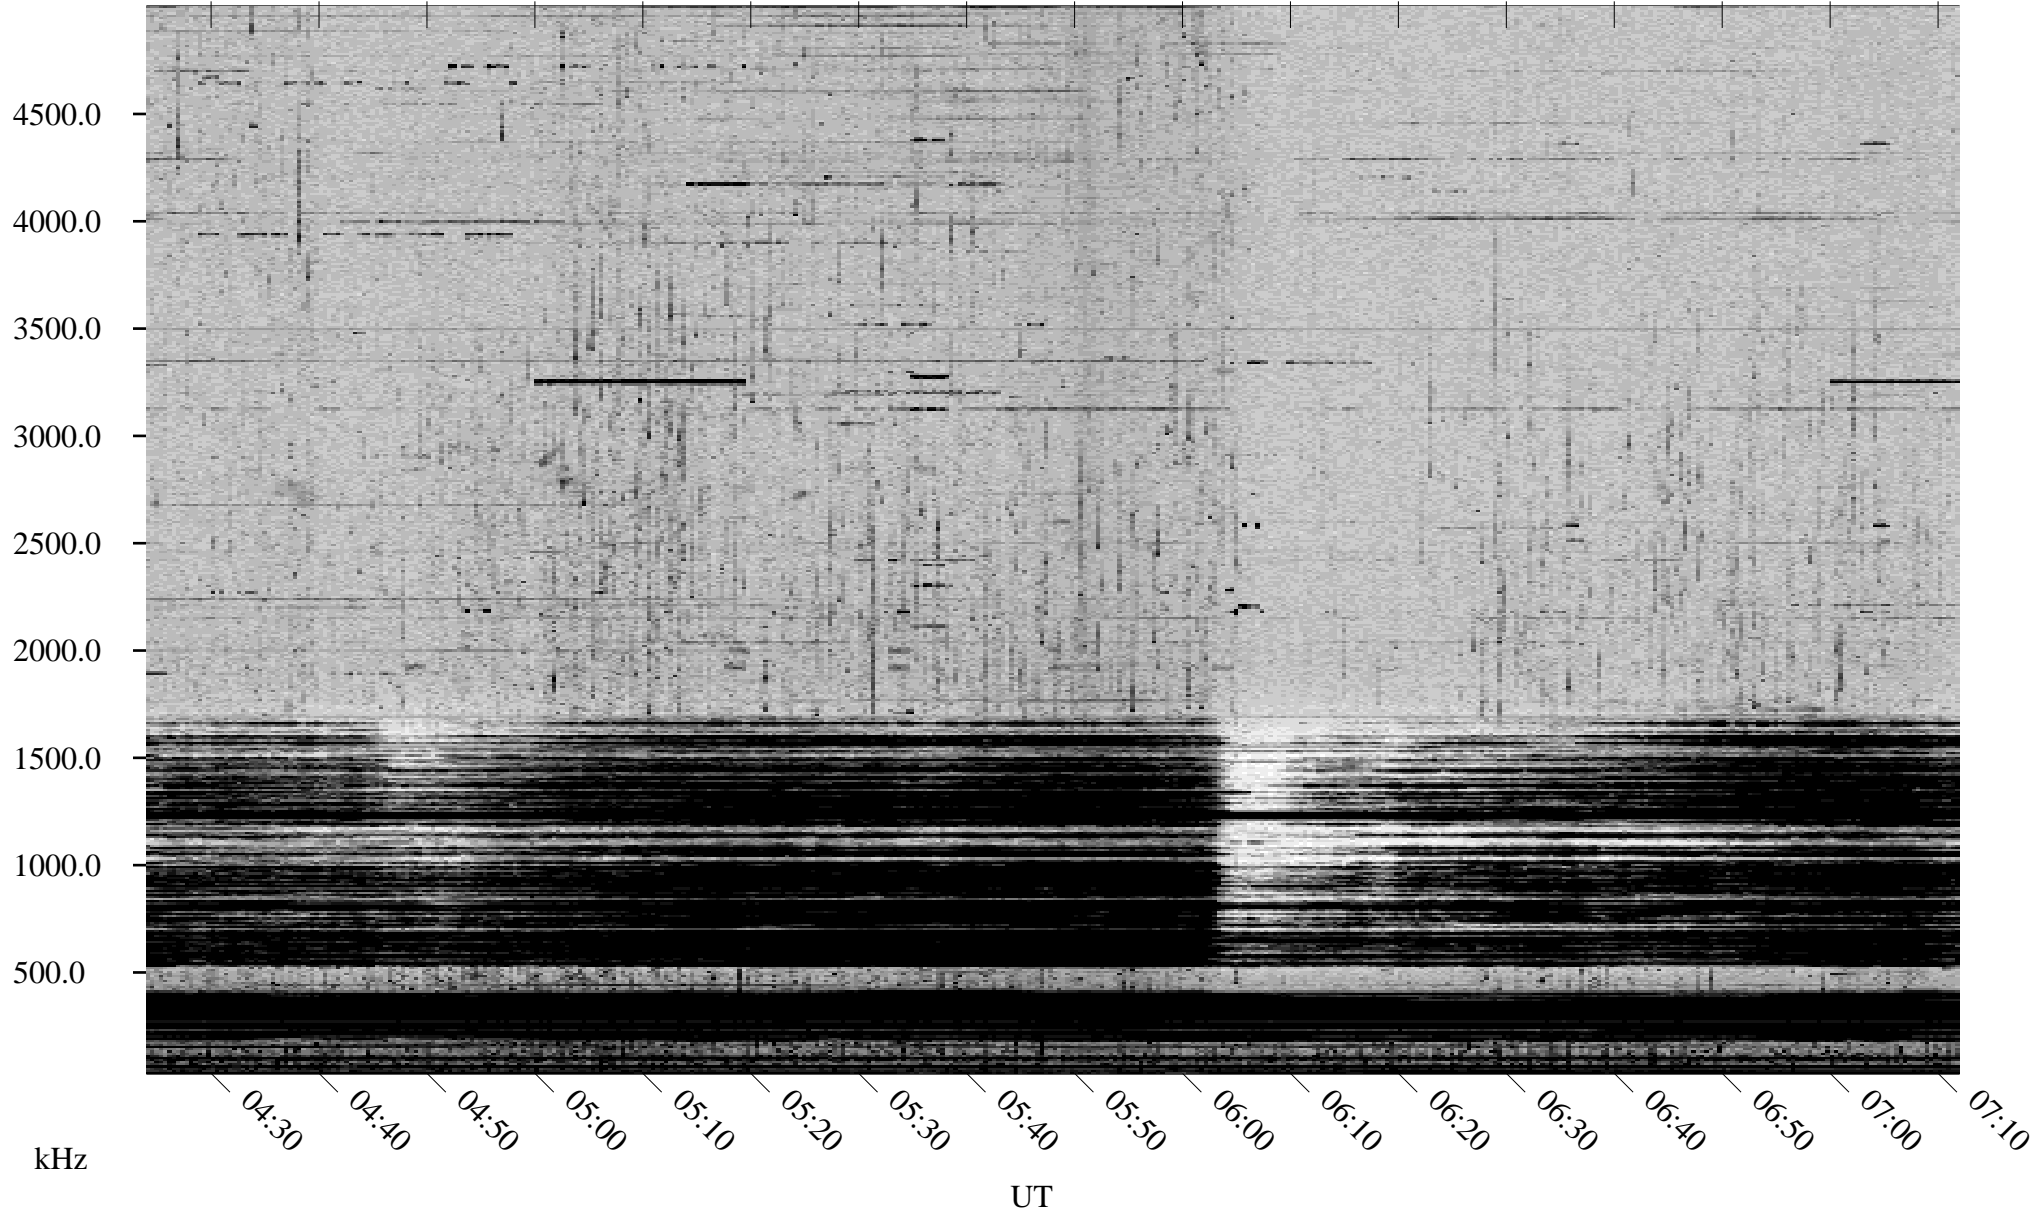

10/01/2002 Churchill, Manitoba

Linear Scale Black = 161 White = 15

ch02274l.r02m max_12

Page 1

10/01/2002 Churchill, Manitoba

Linear Scale Black = 161 White = 15

ch02274l.r02m max_12

Page 2

10/02/2002 Churchill, Manitoba

Linear Scale Black = 161 White = 15

ch02274l.r02m max_12

Page 3

10/02/2002 Churchill, Manitoba

Linear Scale Black = 161 White = 15

ch02274l.r02m max_12

Page 4

10/02/2002 Churchill, Manitoba

Linear Scale Black = 161 White = 15

ch02274l.r02m max_12

Page 5

10/02/2002 Churchill, Manitoba

Linear Scale Black = 161 White = 15

ch02274l.r02m max_12

Page 6

10/02/2002 Churchill, Manitoba

Linear Scale Black = 161 White = 15

ch02274l.r02m max_12

Page 7

10/02/2002 Churchill, Manitoba

Linear Scale Black = 161 White = 15

ch02274l.r02m max_12