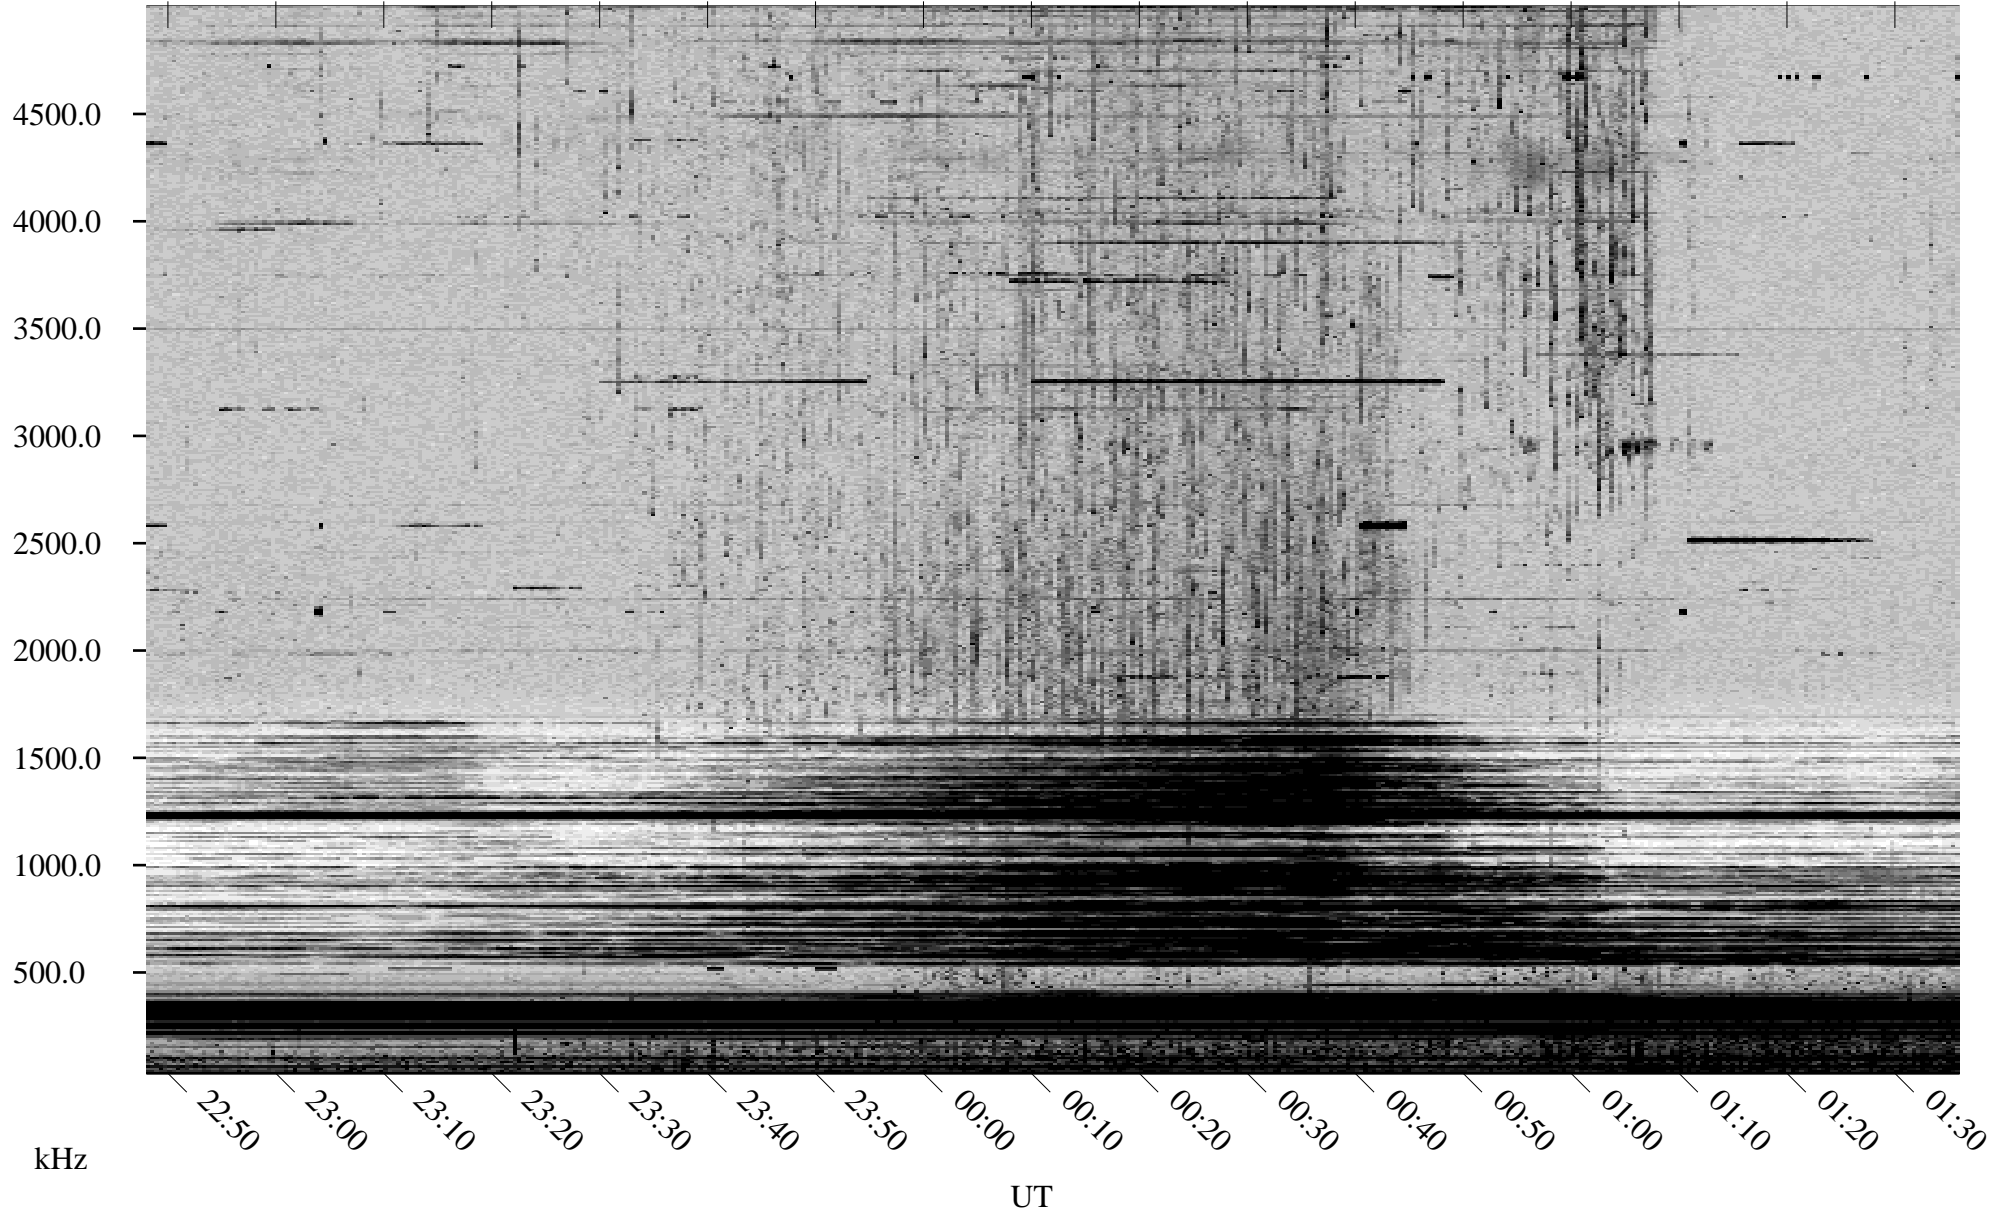

10/01/2002 Churchill, Manitoba

Linear Scale Black = 161 White = 15

ch02274l.r02m max_12

Page 1

10/01/2002 Churchill, Manitoba

Linear Scale Black = 161 White = 15

ch02274l.r02m max_12

Page 2

10/02/2002 Churchill, Manitoba

Linear Scale Black = 161 White = 15

ch02274l.r02m max_12

Page 3

10/02/2002 Churchill, Manitoba

Linear Scale Black = 161 White = 15

ch02274l.r02m max_12

Page 4

10/02/2002 Churchill, Manitoba

Linear Scale Black = 161 White = 15

ch02274l.r02m max_12

Page 5

10/02/2002 Churchill, Manitoba

Linear Scale Black = 161 White = 15

ch02274l.r02m max_12

Page 6

10/02/2002 Churchill, Manitoba

Linear Scale Black = 161 White = 15

ch02274l.r02m max_12

Page 7

10/02/2002 Churchill, Manitoba

Linear Scale Black = 161 White = 15

ch02274l.r02m max_12