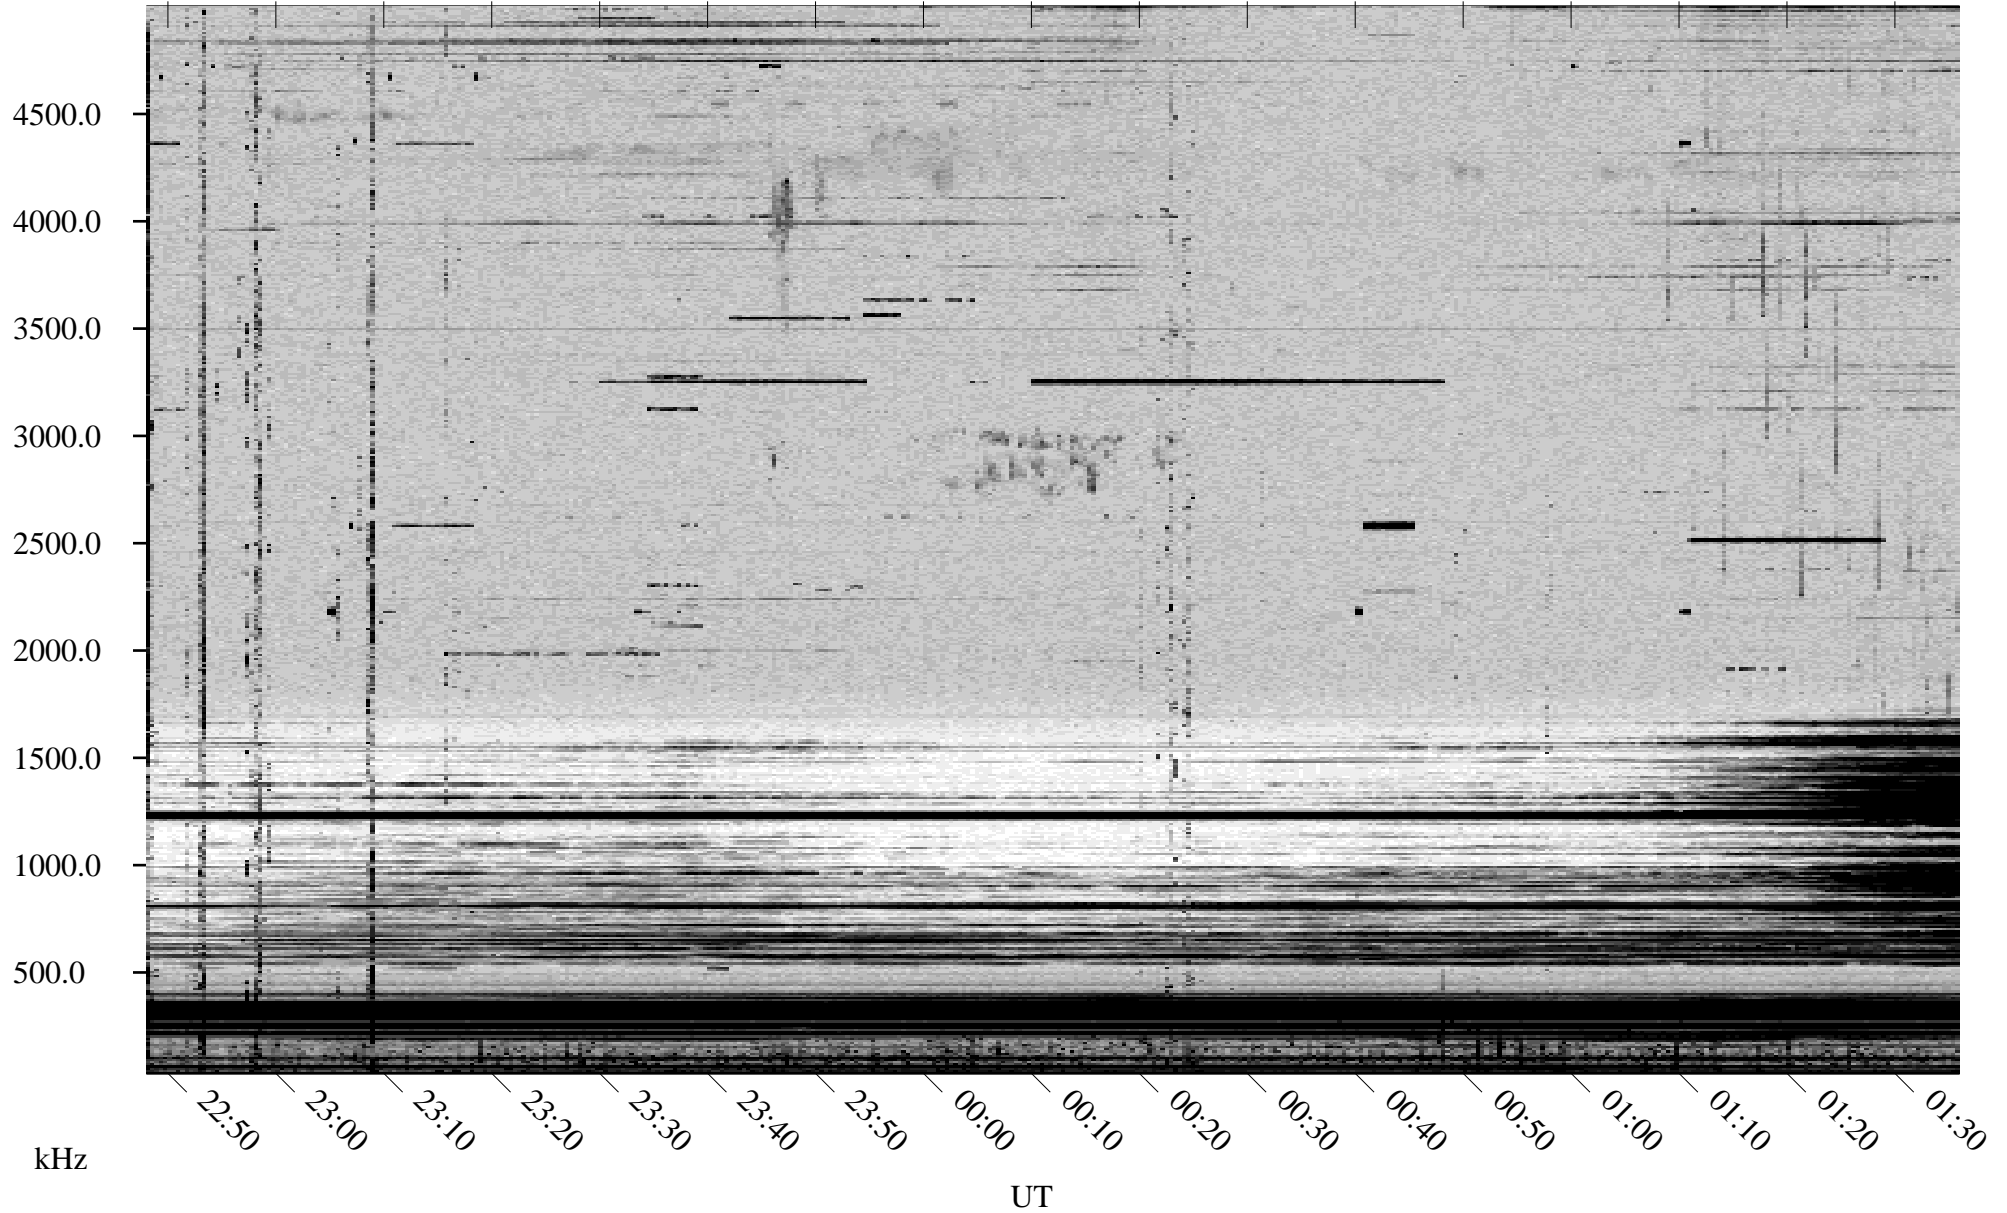

10/03/2002 Churchill, Manitoba

Linear Scale Black = 161 White = 15

ch02276l.r00m max_12

Page 1

10/03/2002 Churchill, Manitoba

Linear Scale Black = 161 White = 15

ch02276l.r00m max_12

Page 2

10/04/2002 Churchill, Manitoba

Linear Scale Black = 161 White = 15

ch02276l.r00m max_12

Page 3

10/04/2002 Churchill, Manitoba

Linear Scale Black = 161 White = 15

ch02276l.r00m max_12

Page 4

10/04/2002 Churchill, Manitoba

Linear Scale Black = 161 White = 15

ch02276l.r00m max_12

Page 5

10/04/2002 Churchill, Manitoba

Linear Scale Black = 161 White = 15

ch02276l.r00m max_12

Page 6

10/04/2002 Churchill, Manitoba

Linear Scale Black = 161 White = 15

ch02276l.r00m max_12

Page 7

10/04/2002 Churchill, Manitoba

Linear Scale Black = 161 White = 15

ch02276l.r00m max_12

Page 8