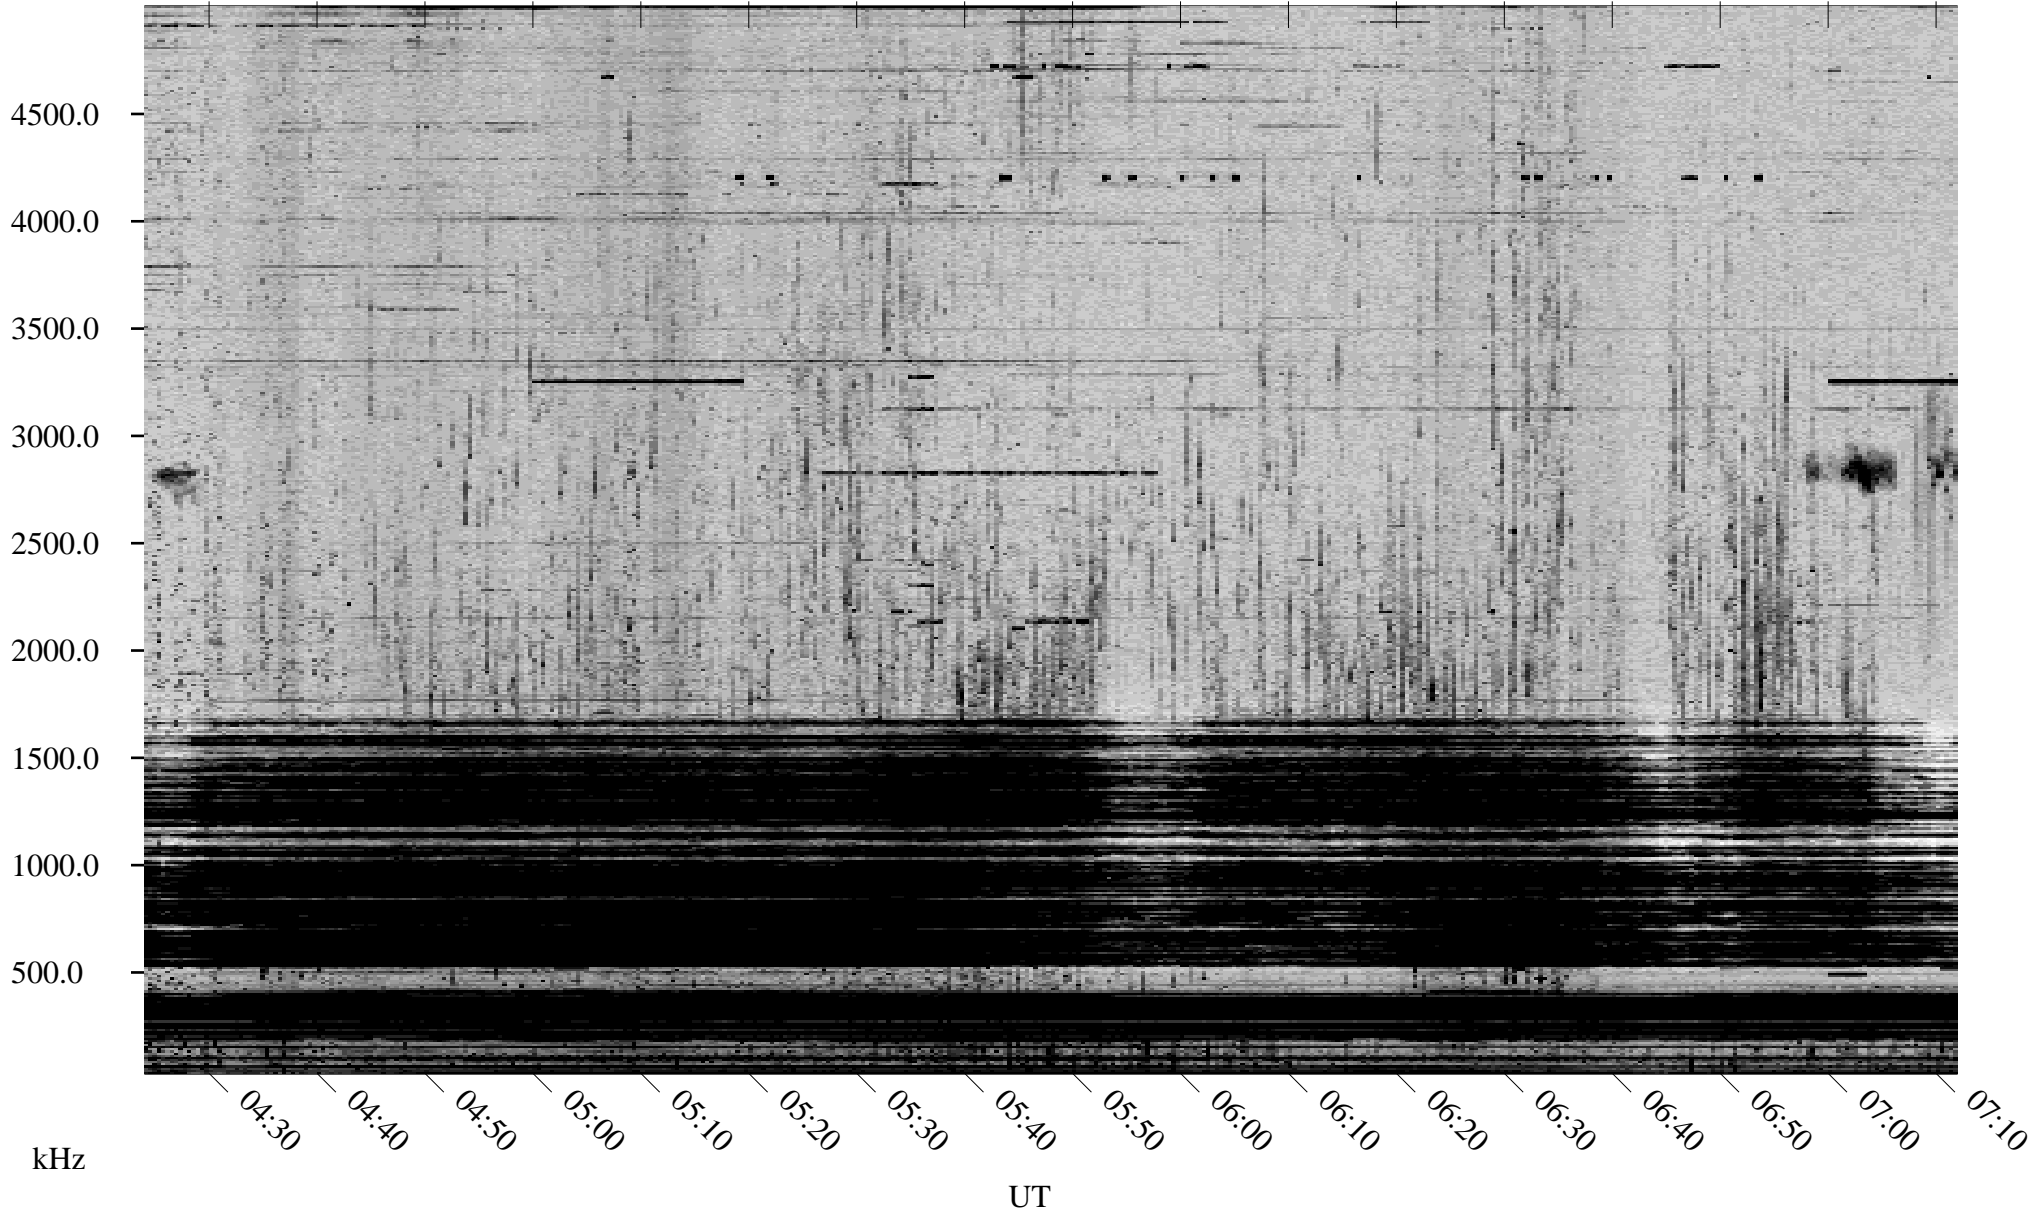

10/03/2002 Churchill, Manitoba

Linear Scale Black = 161 White = 15

ch02276l.r00m max_12

Page 1

10/03/2002 Churchill, Manitoba

Linear Scale Black = 161 White = 15

ch02276l.r00m max_12

Page 2

10/04/2002 Churchill, Manitoba

Linear Scale Black = 161 White = 15

ch02276l.r00m max_12

Page 3

10/04/2002 Churchill, Manitoba

Linear Scale Black = 161 White = 15

ch02276l.r00m max_12

Page 4

10/04/2002 Churchill, Manitoba

Linear Scale Black = 161 White = 15

ch02276l.r00m max_12

Page 5

10/04/2002 Churchill, Manitoba

Linear Scale Black = 161 White = 15

ch02276l.r00m max_12

Page 6

10/04/2002 Churchill, Manitoba

Linear Scale Black = 161 White = 15

ch02276l.r00m max_12

Page 7

10/04/2002 Churchill, Manitoba

Linear Scale Black = 161 White = 15

ch02276l.r00m max_12

Page 8