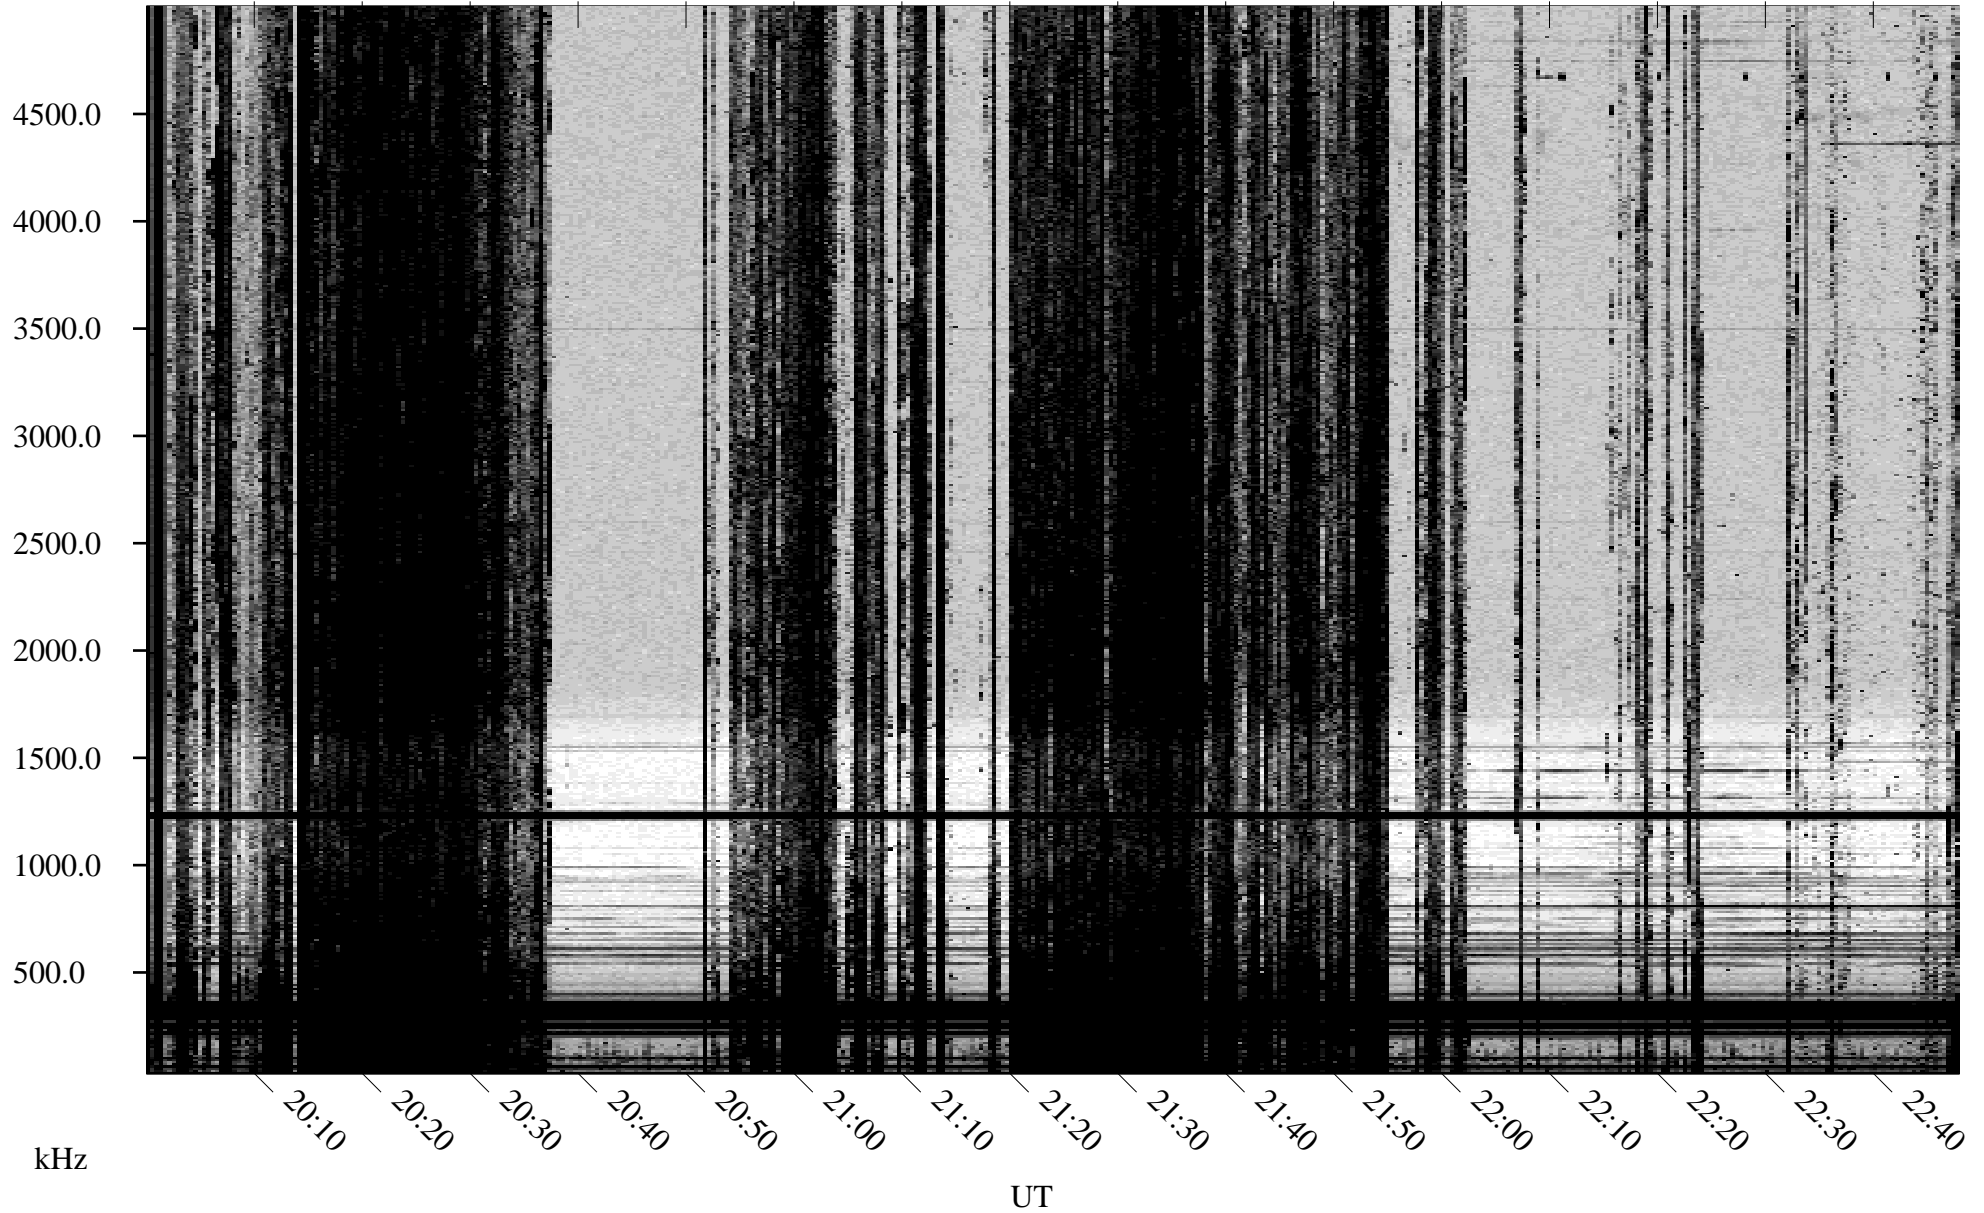

10/03/2002 Churchill, Manitoba

Linear Scale Black = 161 White = 15

ch02276l.r00m max_12

Page 1

10/03/2002 Churchill, Manitoba

Linear Scale Black = 161 White = 15

ch02276l.r00m max_12

Page 2

10/04/2002 Churchill, Manitoba

Linear Scale Black = 161 White = 15

ch02276l.r00m max_12

Page 3

10/04/2002 Churchill, Manitoba

Linear Scale Black = 161 White = 15

ch02276l.r00m max_12

Page 4

10/04/2002 Churchill, Manitoba

Linear Scale Black = 161 White = 15

ch02276l.r00m max_12

Page 5

10/04/2002 Churchill, Manitoba

Linear Scale Black = 161 White = 15

ch02276l.r00m max_12

Page 6

10/04/2002 Churchill, Manitoba

Linear Scale Black = 161 White = 15

ch02276l.r00m max_12

Page 7

10/04/2002 Churchill, Manitoba

Linear Scale Black = 161 White = 15

ch02276l.r00m max_12

Page 8