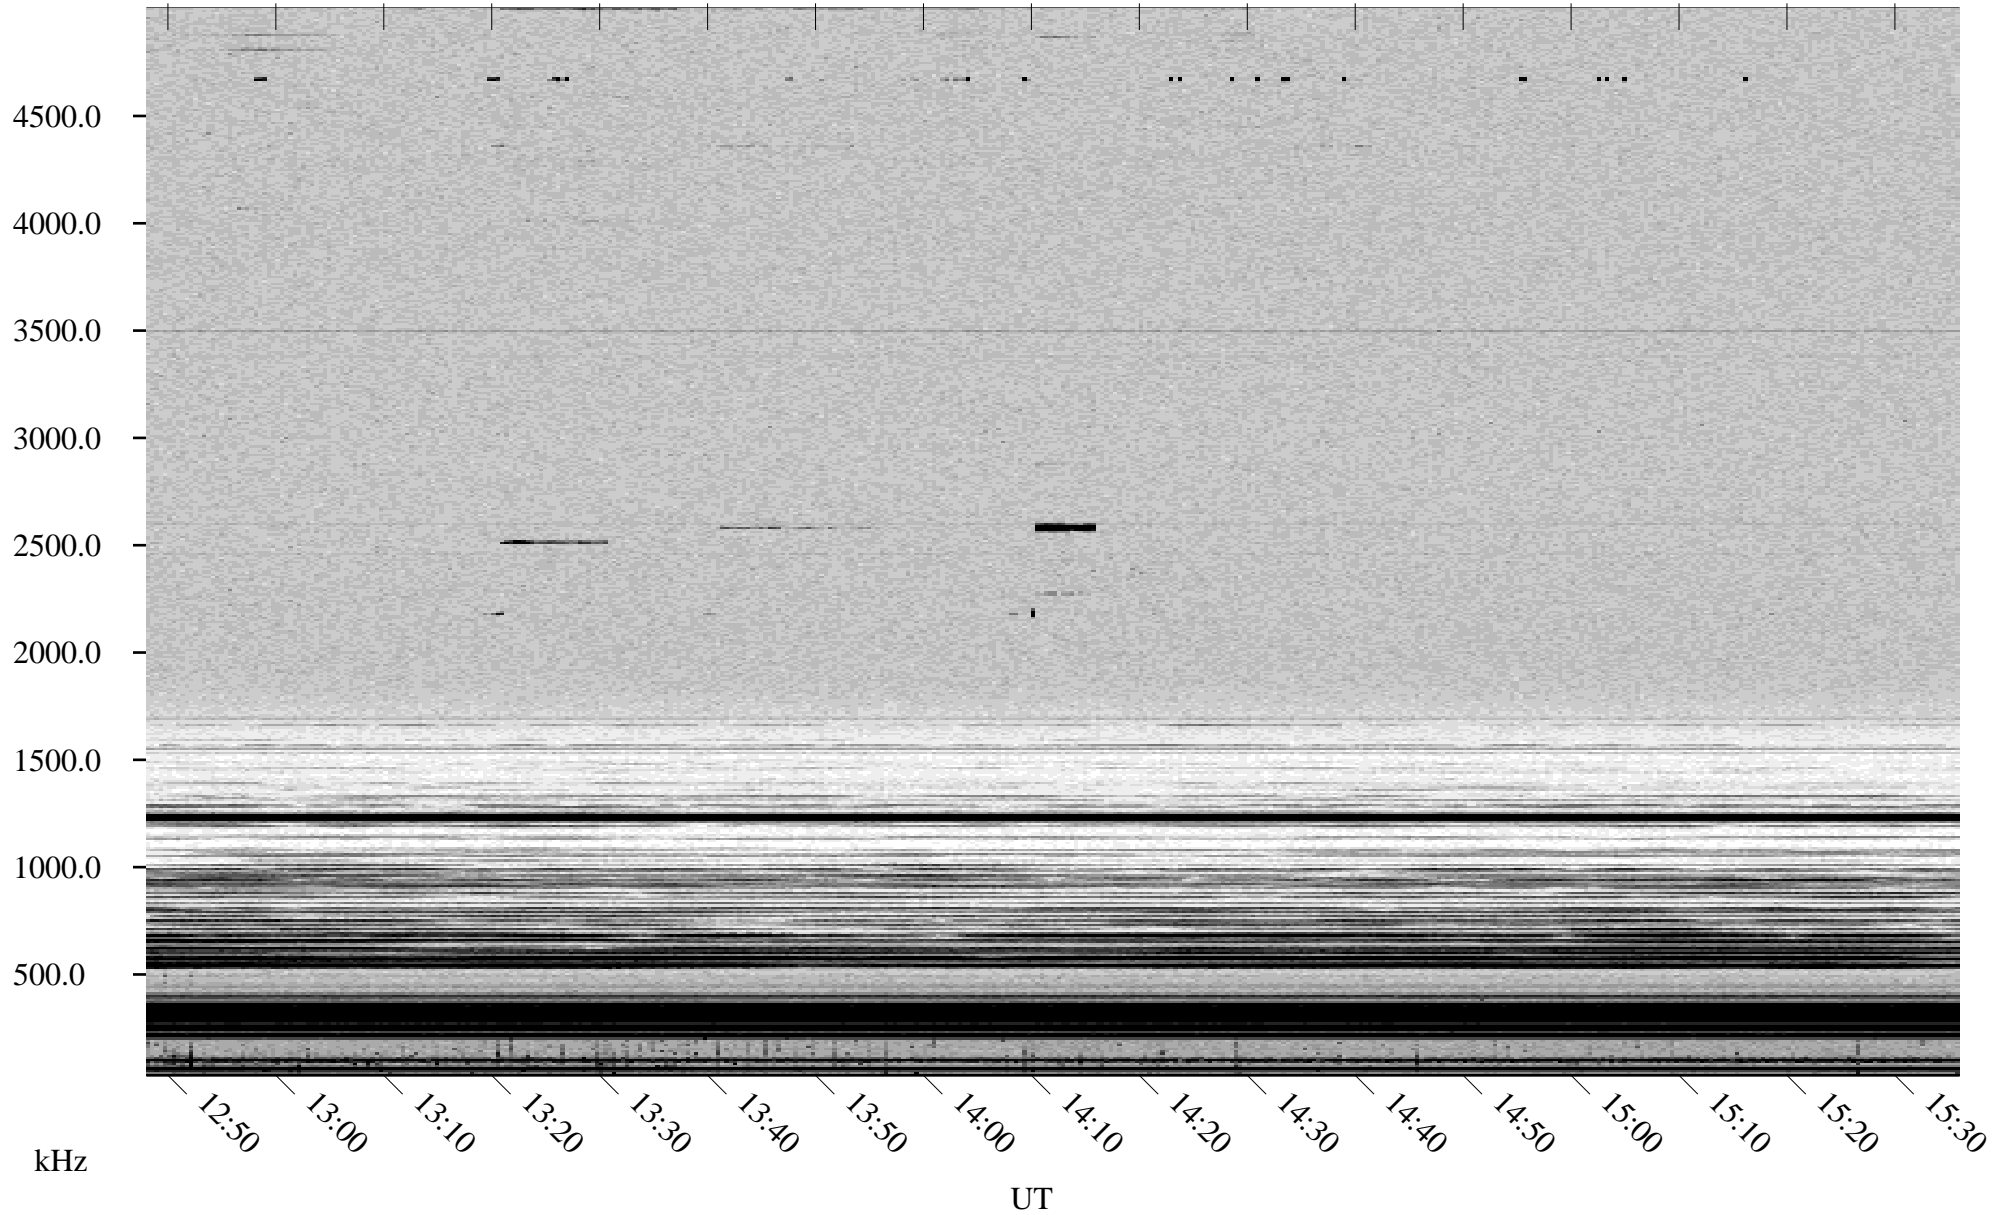

10/03/2002 Churchill, Manitoba

Linear Scale Black = 161 White = 15

ch02276l.r00m max_12

Page 1

10/03/2002 Churchill, Manitoba

Linear Scale Black = 161 White = 15

ch02276l.r00m max_12

Page 2

10/04/2002 Churchill, Manitoba

Linear Scale Black = 161 White = 15

ch02276l.r00m max_12

Page 3

10/04/2002 Churchill, Manitoba

Linear Scale Black = 161 White = 15

ch02276l.r00m max_12

Page 4

10/04/2002 Churchill, Manitoba

Linear Scale Black = 161 White = 15

ch02276l.r00m max_12

Page 5

10/04/2002 Churchill, Manitoba

Linear Scale Black = 161 White = 15

ch02276l.r00m max_12

Page 6

10/04/2002 Churchill, Manitoba

Linear Scale Black = 161 White = 15

ch02276l.r00m max_12

Page 7

10/04/2002 Churchill, Manitoba

Linear Scale Black = 161 White = 15

ch02276l.r00m max_12

Page 8