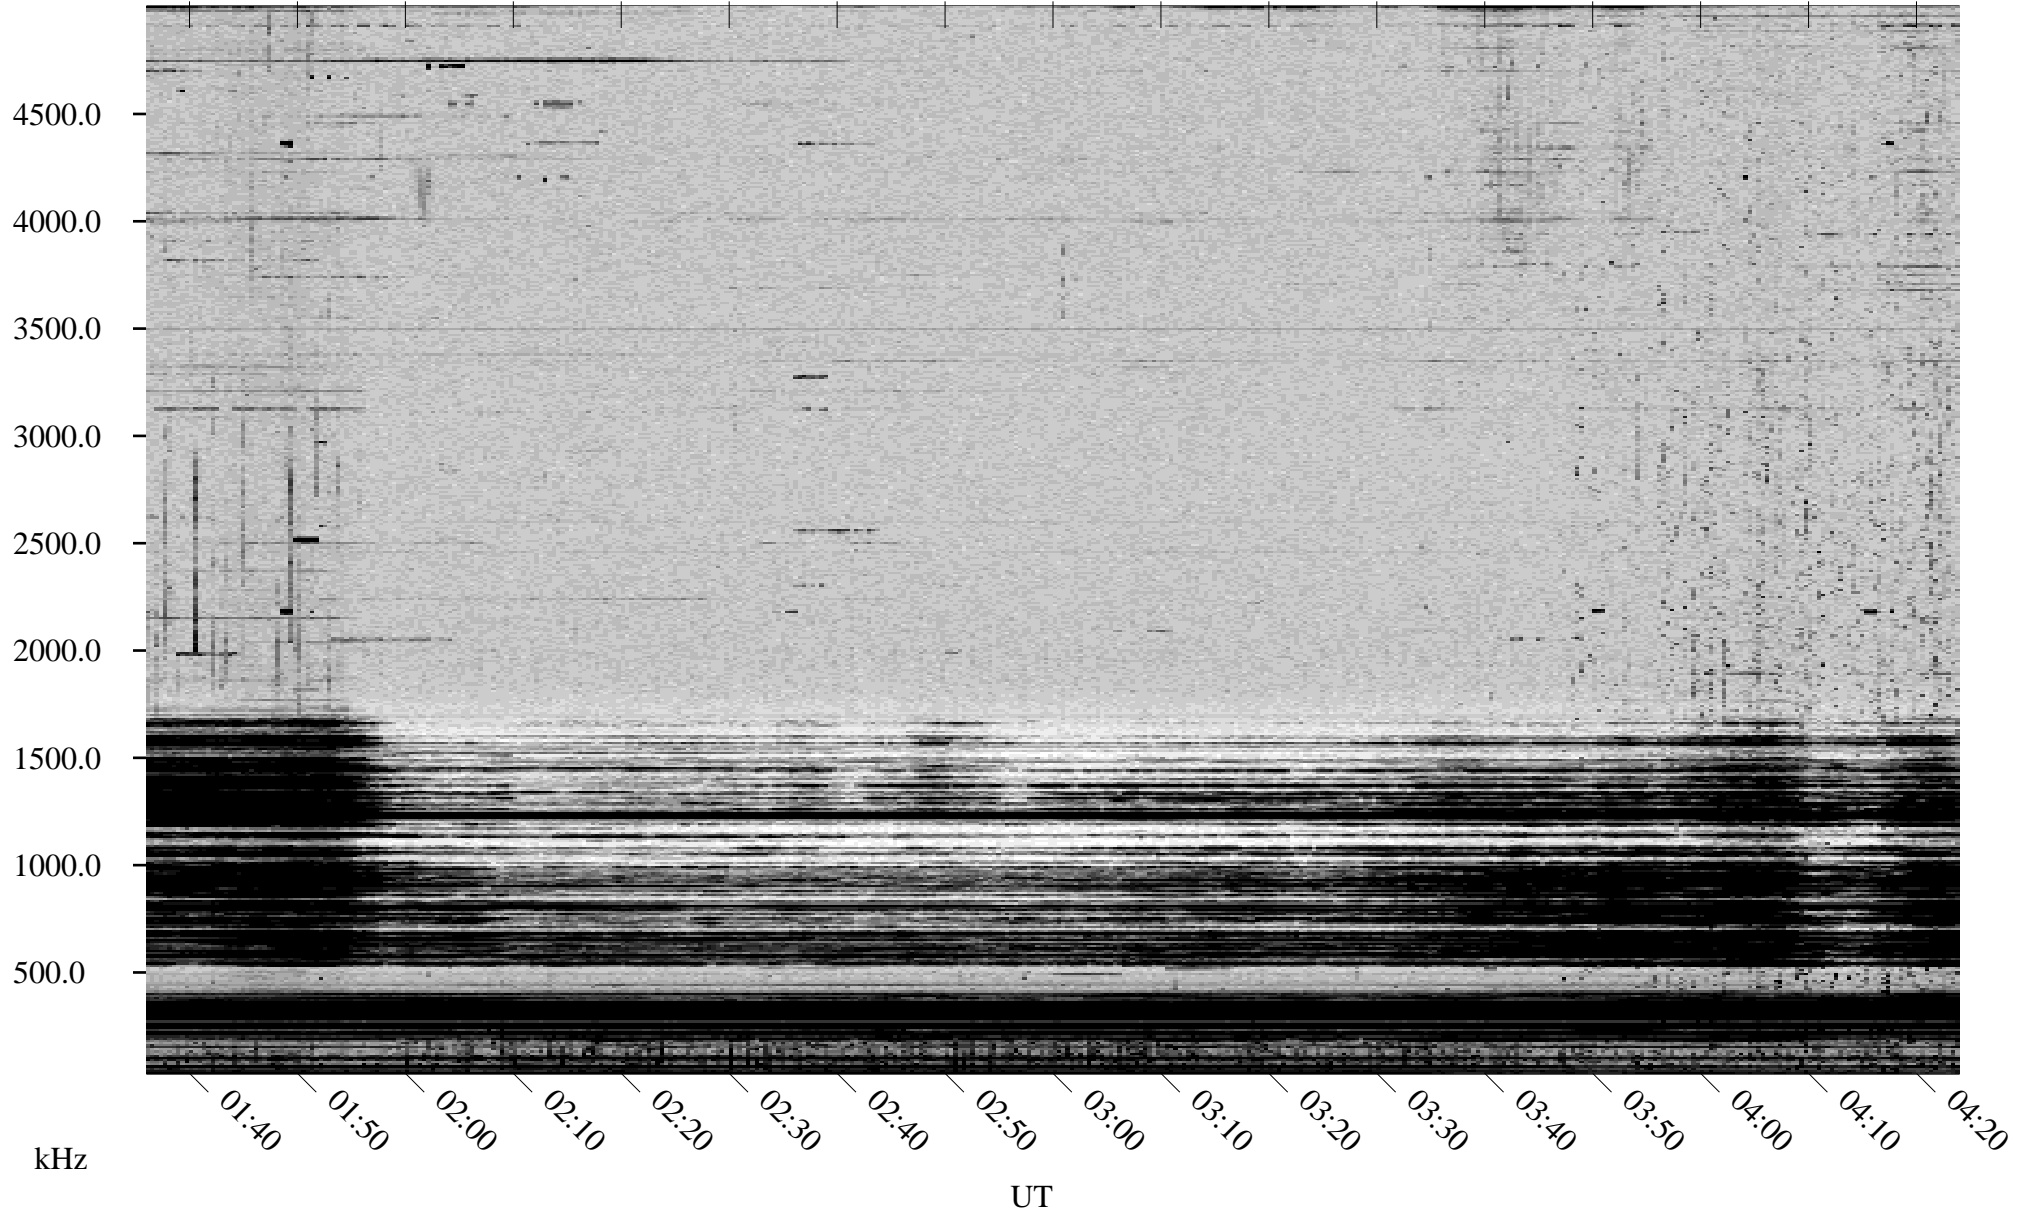

10/03/2002 Churchill, Manitoba

Linear Scale Black = 161 White = 15

ch02276l.r00m max_12

Page 1

10/03/2002 Churchill, Manitoba

Linear Scale Black = 161 White = 15

ch02276l.r00m max_12

Page 2

10/04/2002 Churchill, Manitoba

Linear Scale Black = 161 White = 15

ch02276l.r00m max_12

Page 3

10/04/2002 Churchill, Manitoba

Linear Scale Black = 161 White = 15

ch02276l.r00m max_12

Page 4

10/04/2002 Churchill, Manitoba

Linear Scale Black = 161 White = 15

ch02276l.r00m max_12

Page 5

10/04/2002 Churchill, Manitoba

Linear Scale Black = 161 White = 15

ch02276l.r00m max_12

Page 6

10/04/2002 Churchill, Manitoba

Linear Scale Black = 161 White = 15

ch02276l.r00m max_12

Page 7

10/04/2002 Churchill, Manitoba

Linear Scale Black = 161 White = 15

ch02276l.r00m max_12

Page 8