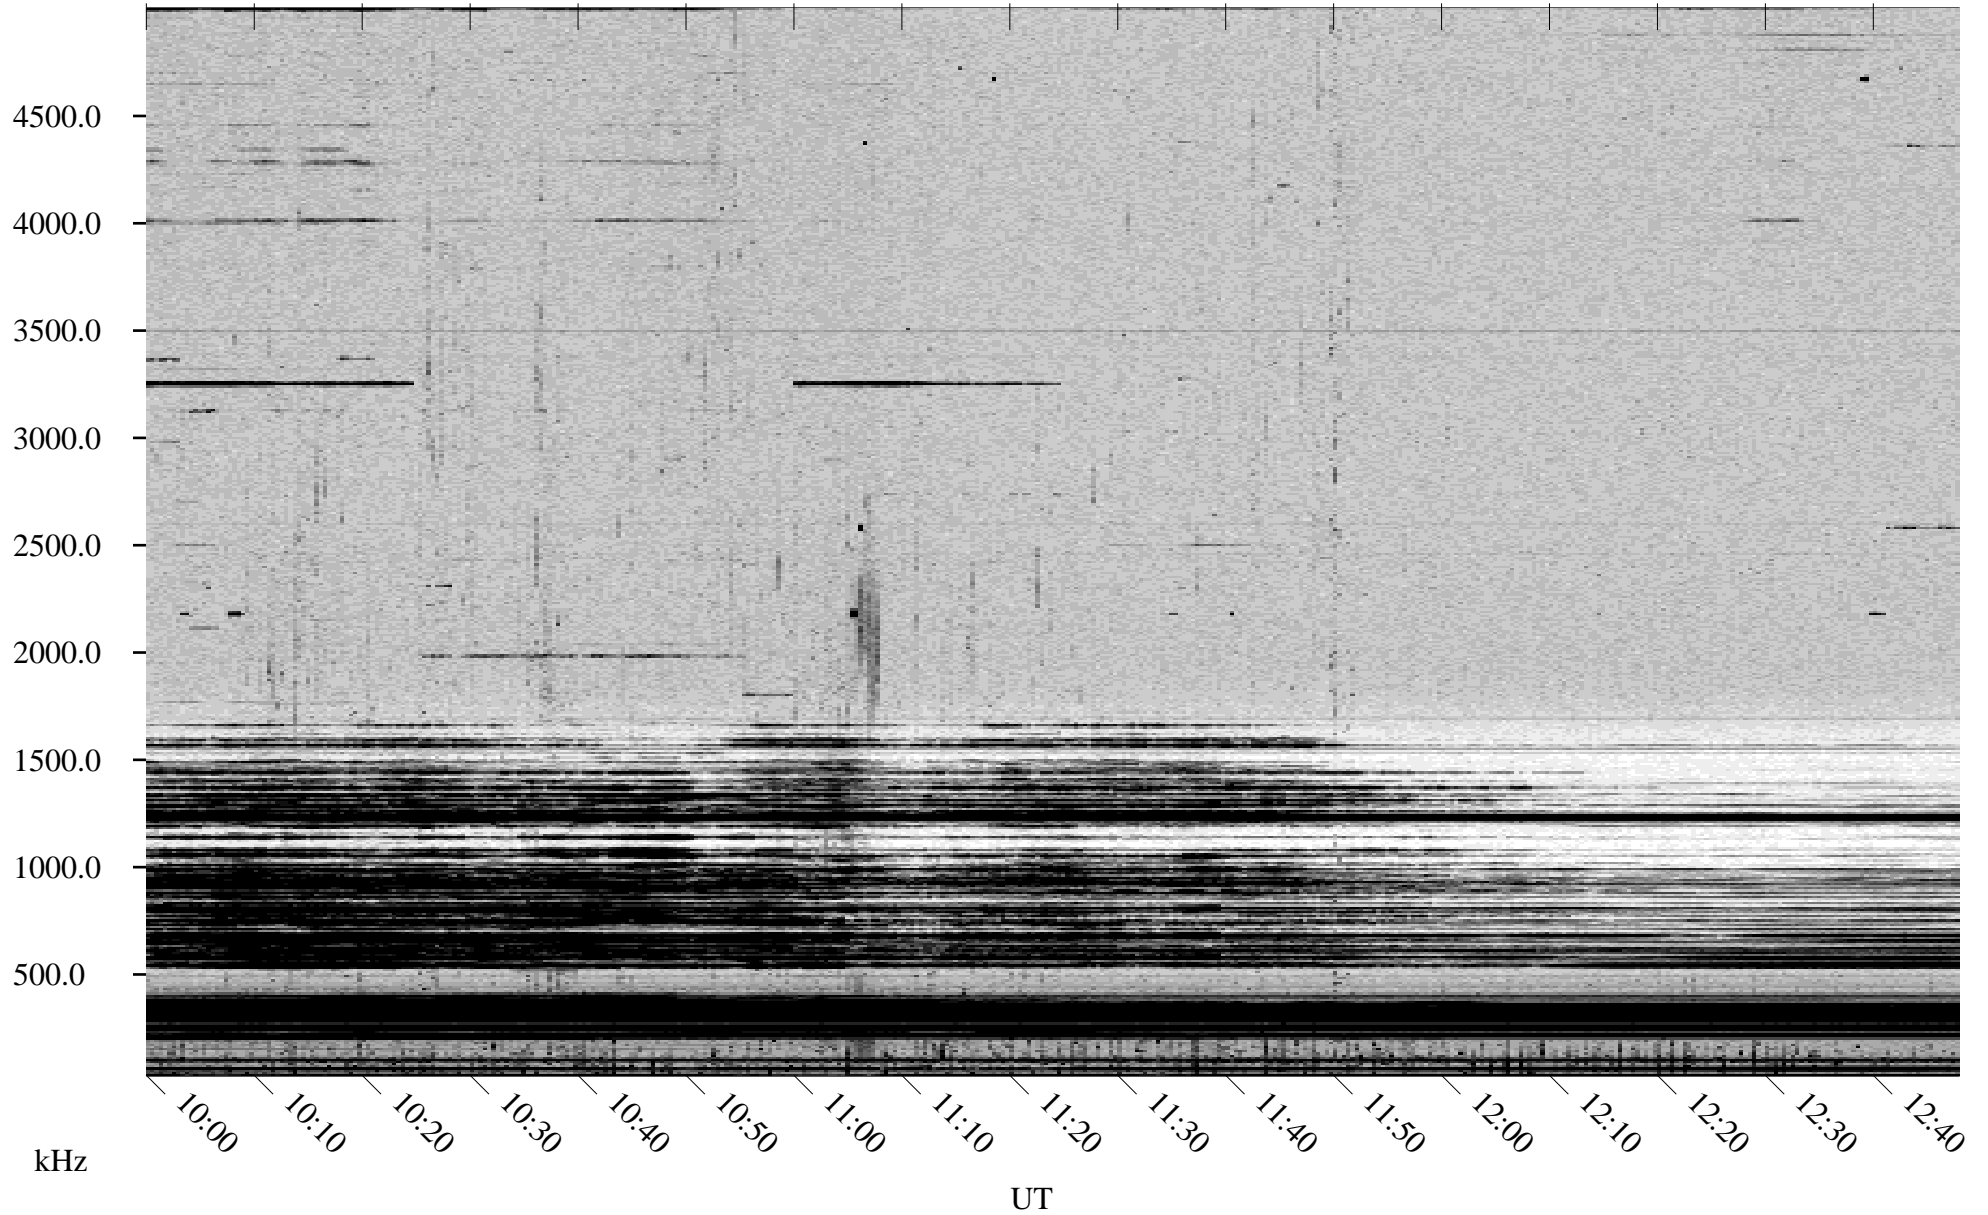

10/03/2002 Churchill, Manitoba

Linear Scale Black = 161 White = 15

ch02276l.r00m max_12

Page 1

10/03/2002 Churchill, Manitoba

Linear Scale Black = 161 White = 15

ch02276l.r00m max_12

Page 2

10/04/2002 Churchill, Manitoba

Linear Scale Black = 161 White = 15

ch02276l.r00m max_12

Page 3

10/04/2002 Churchill, Manitoba

Linear Scale Black = 161 White = 15

ch02276l.r00m max_12

Page 4

10/04/2002 Churchill, Manitoba

Linear Scale Black = 161 White = 15

ch02276l.r00m max_12

Page 5

10/04/2002 Churchill, Manitoba

Linear Scale Black = 161 White = 15

ch02276l.r00m max_12

Page 6

10/04/2002 Churchill, Manitoba

Linear Scale Black = 161 White = 15

ch02276l.r00m max_12

Page 7

10/04/2002 Churchill, Manitoba

Linear Scale Black = 161 White = 15

ch02276l.r00m max_12

Page 8