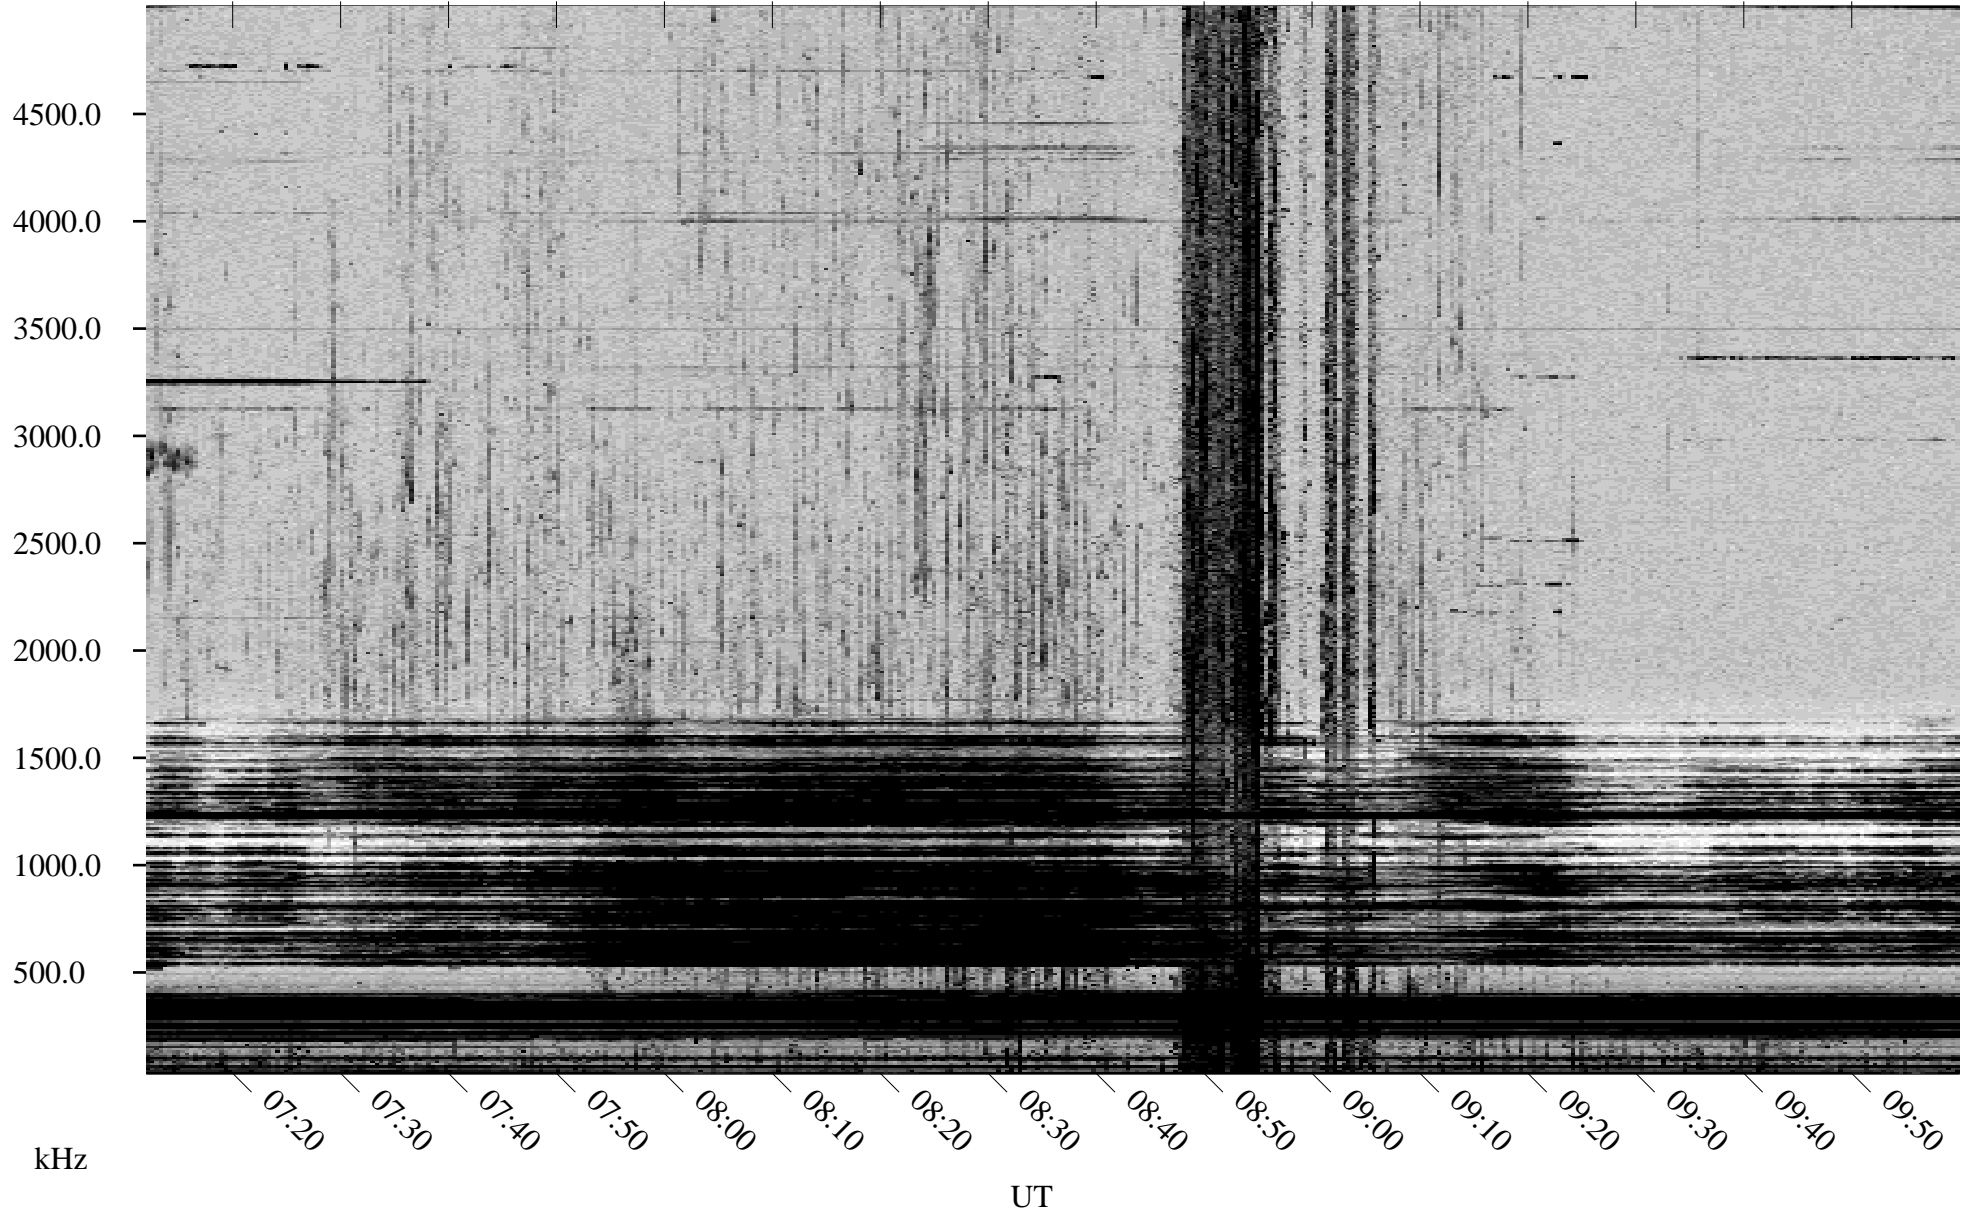

10/03/2002 Churchill, Manitoba

Linear Scale Black = 161 White = 15

ch02276l.r00m max_12

Page 1

10/03/2002 Churchill, Manitoba

Linear Scale Black = 161 White = 15

ch02276l.r00m max_12

Page 2

10/04/2002 Churchill, Manitoba

Linear Scale Black = 161 White = 15

ch02276l.r00m max_12

Page 3

10/04/2002 Churchill, Manitoba

Linear Scale Black = 161 White = 15

ch02276l.r00m max_12

Page 4

10/04/2002 Churchill, Manitoba

Linear Scale Black = 161 White = 15

ch02276l.r00m max_12

Page 5

10/04/2002 Churchill, Manitoba

Linear Scale Black = 161 White = 15

ch02276l.r00m max_12

Page 6

10/04/2002 Churchill, Manitoba

Linear Scale Black = 161 White = 15

ch02276l.r00m max_12

Page 7

10/04/2002 Churchill, Manitoba

Linear Scale Black = 161 White = 15

ch02276l.r00m max_12

Page 8