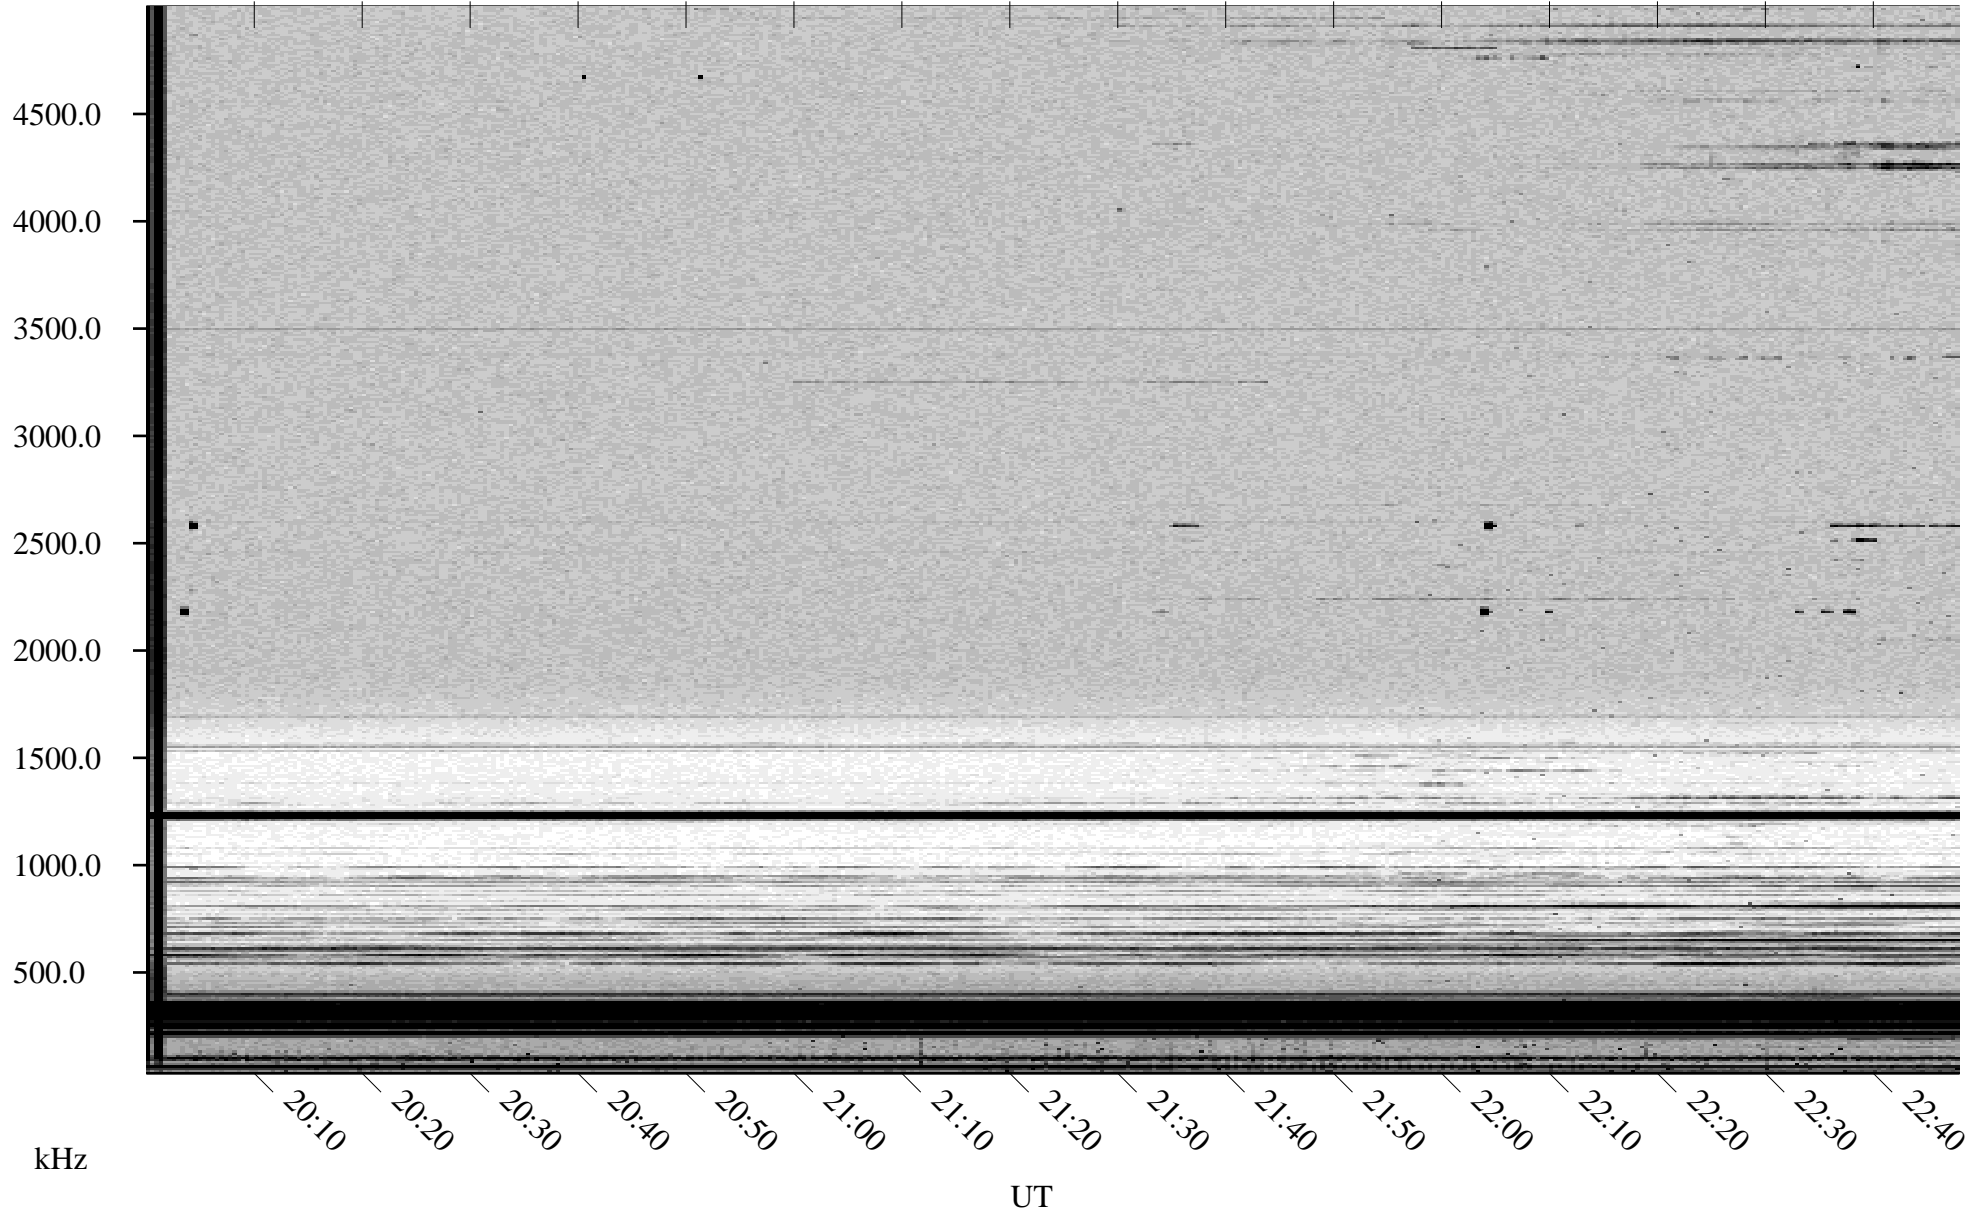

# 10/04/2002 Churchill, Manitoba

Linear Scale    Black = 161    White = 15

ch022771.r00m max\_12

Page 1

# 10/04/2002 Churchill, Manitoba

Linear Scale    Black = 161    White = 15

ch022771l.r00m max\_12

Page 2

# 10/05/2002 Churchill, Manitoba

Linear Scale Black = 161 White = 15

ch022771.r00m max\_12

Page 3

# 10/05/2002 Churchill, Manitoba

Linear Scale    Black = 161    White = 15

ch022771l.r00m max\_12

Page 4