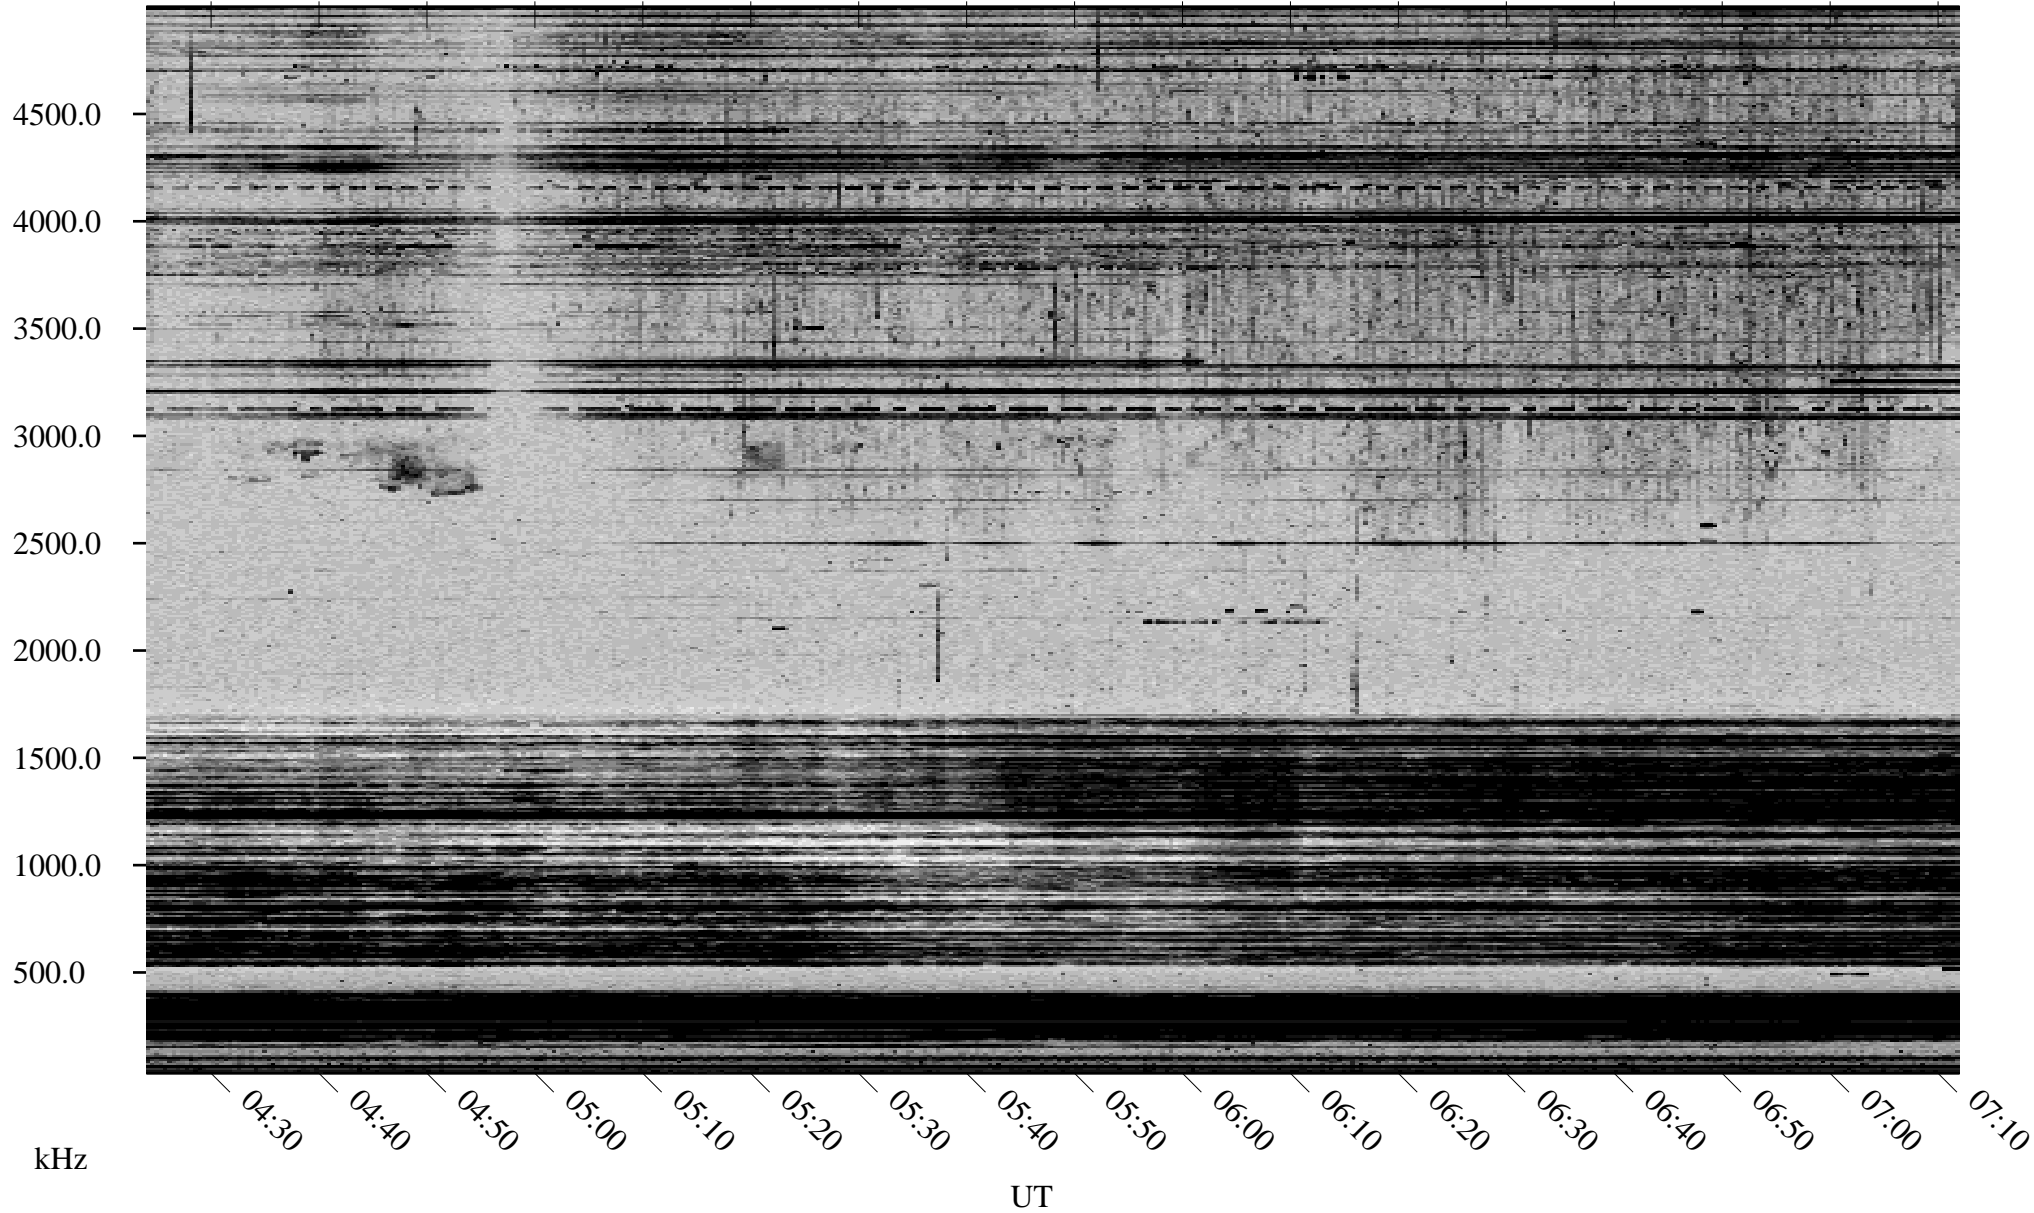

# 10/04/2002 Churchill, Manitoba

Linear Scale    Black = 161    White = 15

ch022771.r00m max\_12

Page 1

# 10/04/2002 Churchill, Manitoba

Linear Scale    Black = 161    White = 15

ch022771l.r00m max\_12

Page 2

# 10/05/2002 Churchill, Manitoba

Linear Scale Black = 161 White = 15

ch022771.r00m max\_12

Page 3

# 10/05/2002 Churchill, Manitoba

Linear Scale    Black = 161    White = 15

ch022771l.r00m max\_12

Page 4