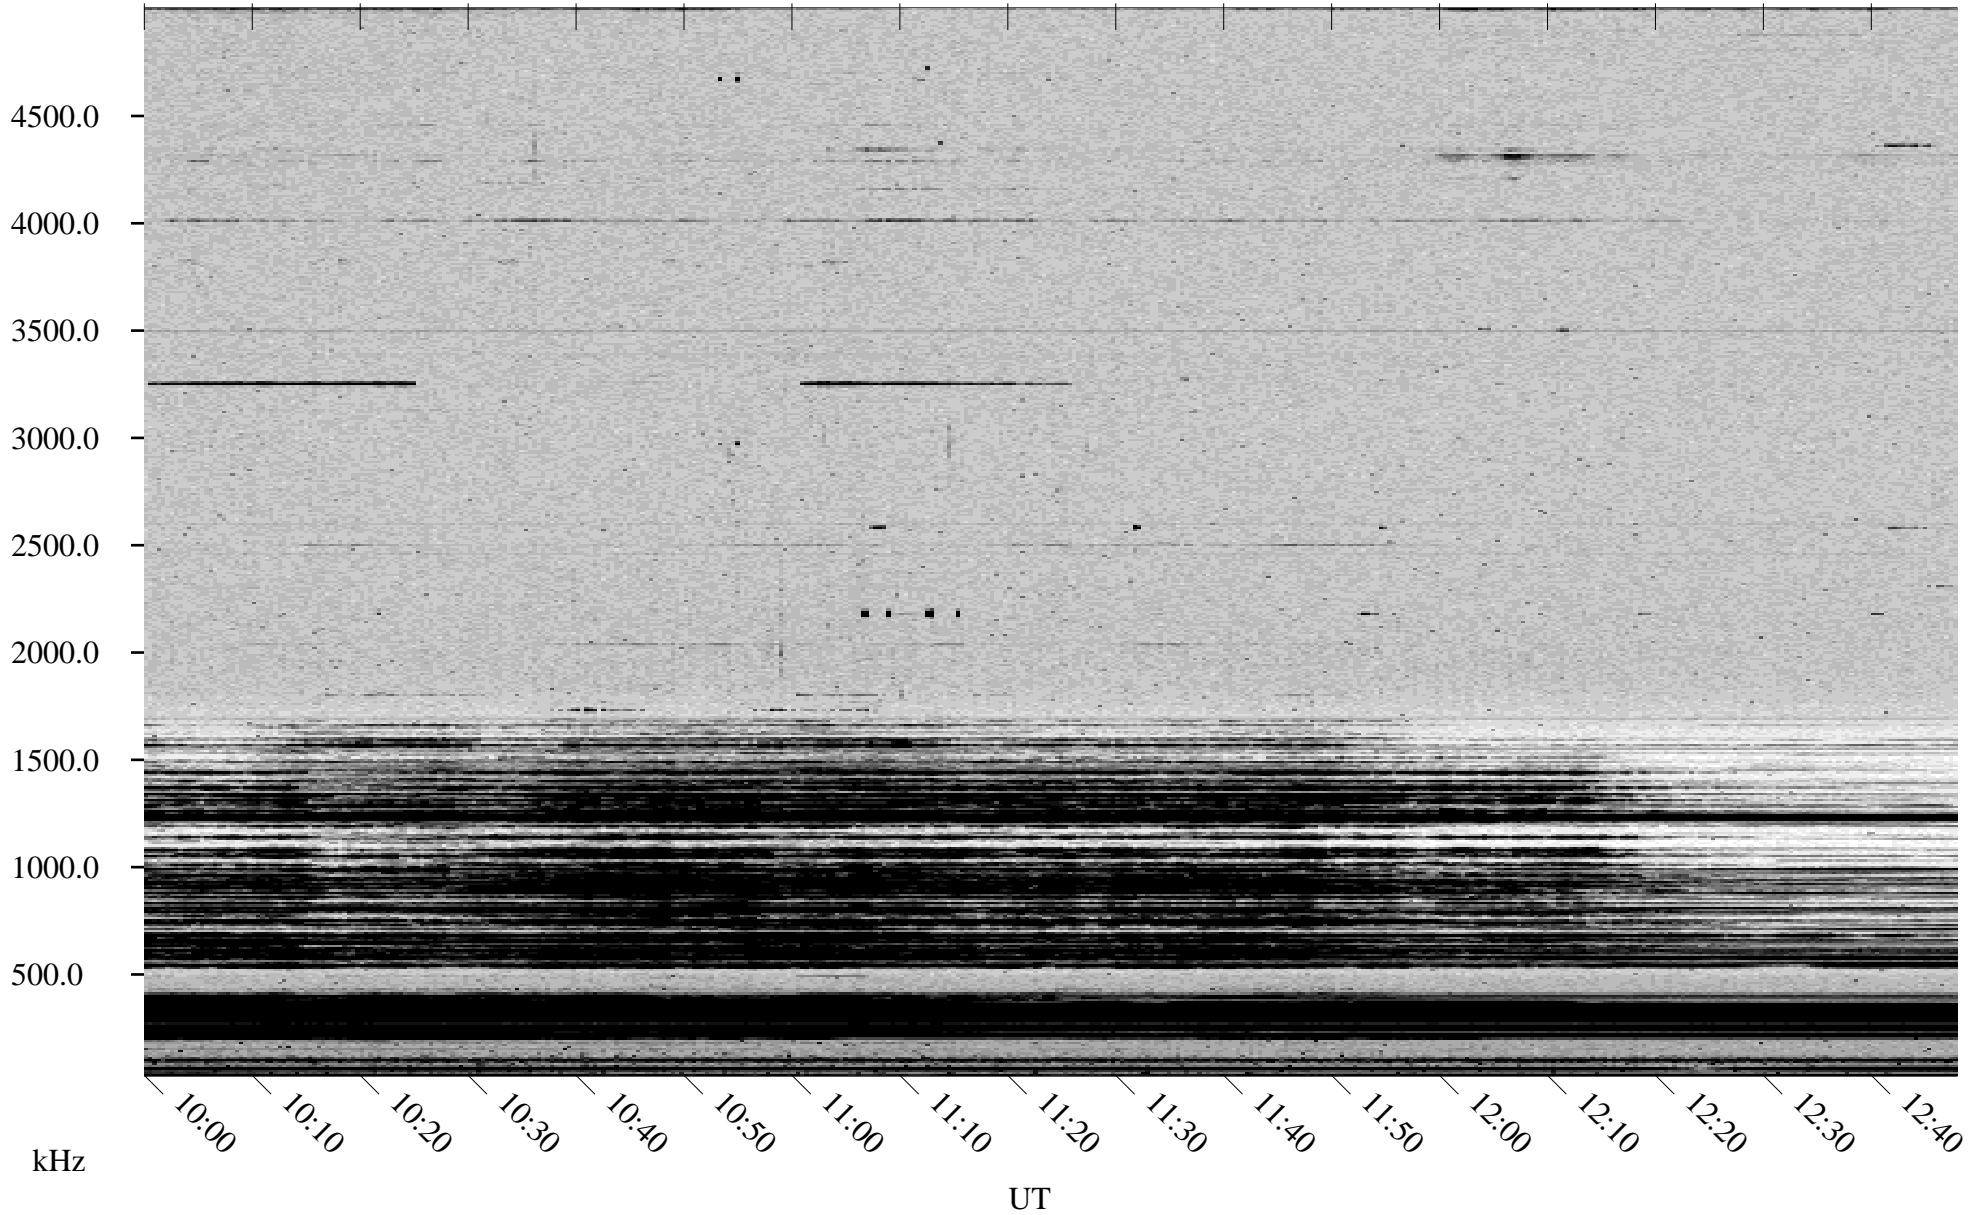

10/06/2002 Churchill, Manitoba

Linear Scale Black = 161 White = 15

ch02279l.r00m max_12

Page 1

10/06/2002 Churchill, Manitoba

Linear Scale Black = 161 White = 15

ch02279l.r00m max_12

Page 2

10/07/2002 Churchill, Manitoba

Linear Scale Black = 161 White = 15

ch02279l.r00m max_12

Page 3

10/07/2002 Churchill, Manitoba

Linear Scale Black = 161 White = 15

ch02279l.r00m max_12

Page 4

10/07/2002 Churchill, Manitoba

Linear Scale Black = 161 White = 15

ch02279l.r00m max_12

Page 5

10/07/2002 Churchill, Manitoba

Linear Scale Black = 161 White = 15

ch02279l.r00m max_12

Page 6

10/07/2002 Churchill, Manitoba

Linear Scale Black = 161 White = 15

ch02279l.r00m max_12

Page 7

10/07/2002 Churchill, Manitoba

Linear Scale Black = 161 White = 15

ch02279l.r00m max_12