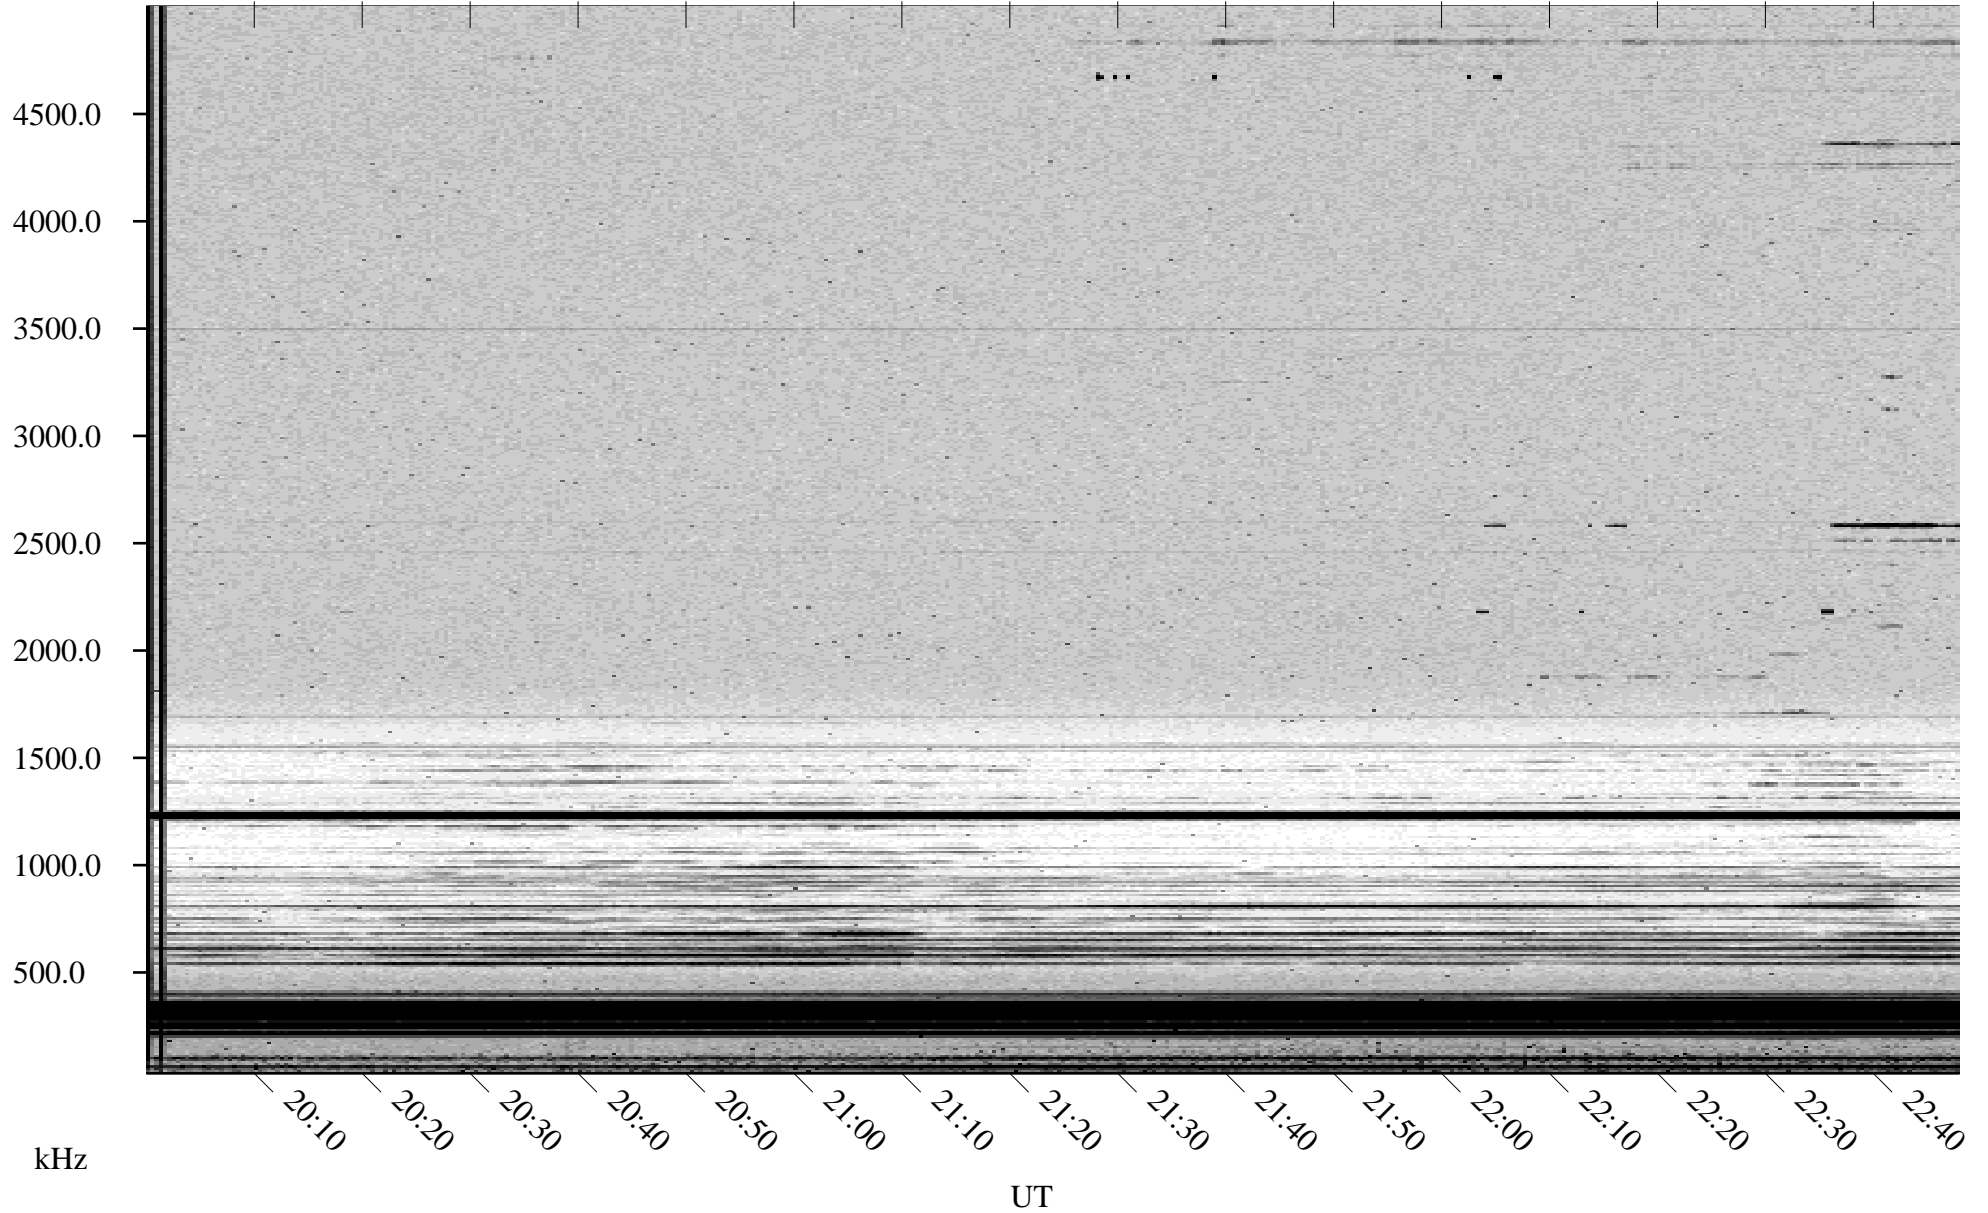

10/06/2002 Churchill, Manitoba

Linear Scale Black = 161 White = 15

ch02279l.r00m max_12

Page 1

10/06/2002 Churchill, Manitoba

Linear Scale Black = 161 White = 15

ch02279l.r00m max_12

Page 2

10/07/2002 Churchill, Manitoba

Linear Scale Black = 161 White = 15

ch02279l.r00m max_12

Page 3

10/07/2002 Churchill, Manitoba

Linear Scale Black = 161 White = 15

ch02279l.r00m max_12

Page 4

10/07/2002 Churchill, Manitoba

Linear Scale Black = 161 White = 15

ch02279l.r00m max_12

Page 5

10/07/2002 Churchill, Manitoba

Linear Scale Black = 161 White = 15

ch02279l.r00m max_12

Page 6

10/07/2002 Churchill, Manitoba

Linear Scale Black = 161 White = 15

ch02279l.r00m max_12

Page 7

10/07/2002 Churchill, Manitoba

Linear Scale Black = 161 White = 15

ch02279l.r00m max_12