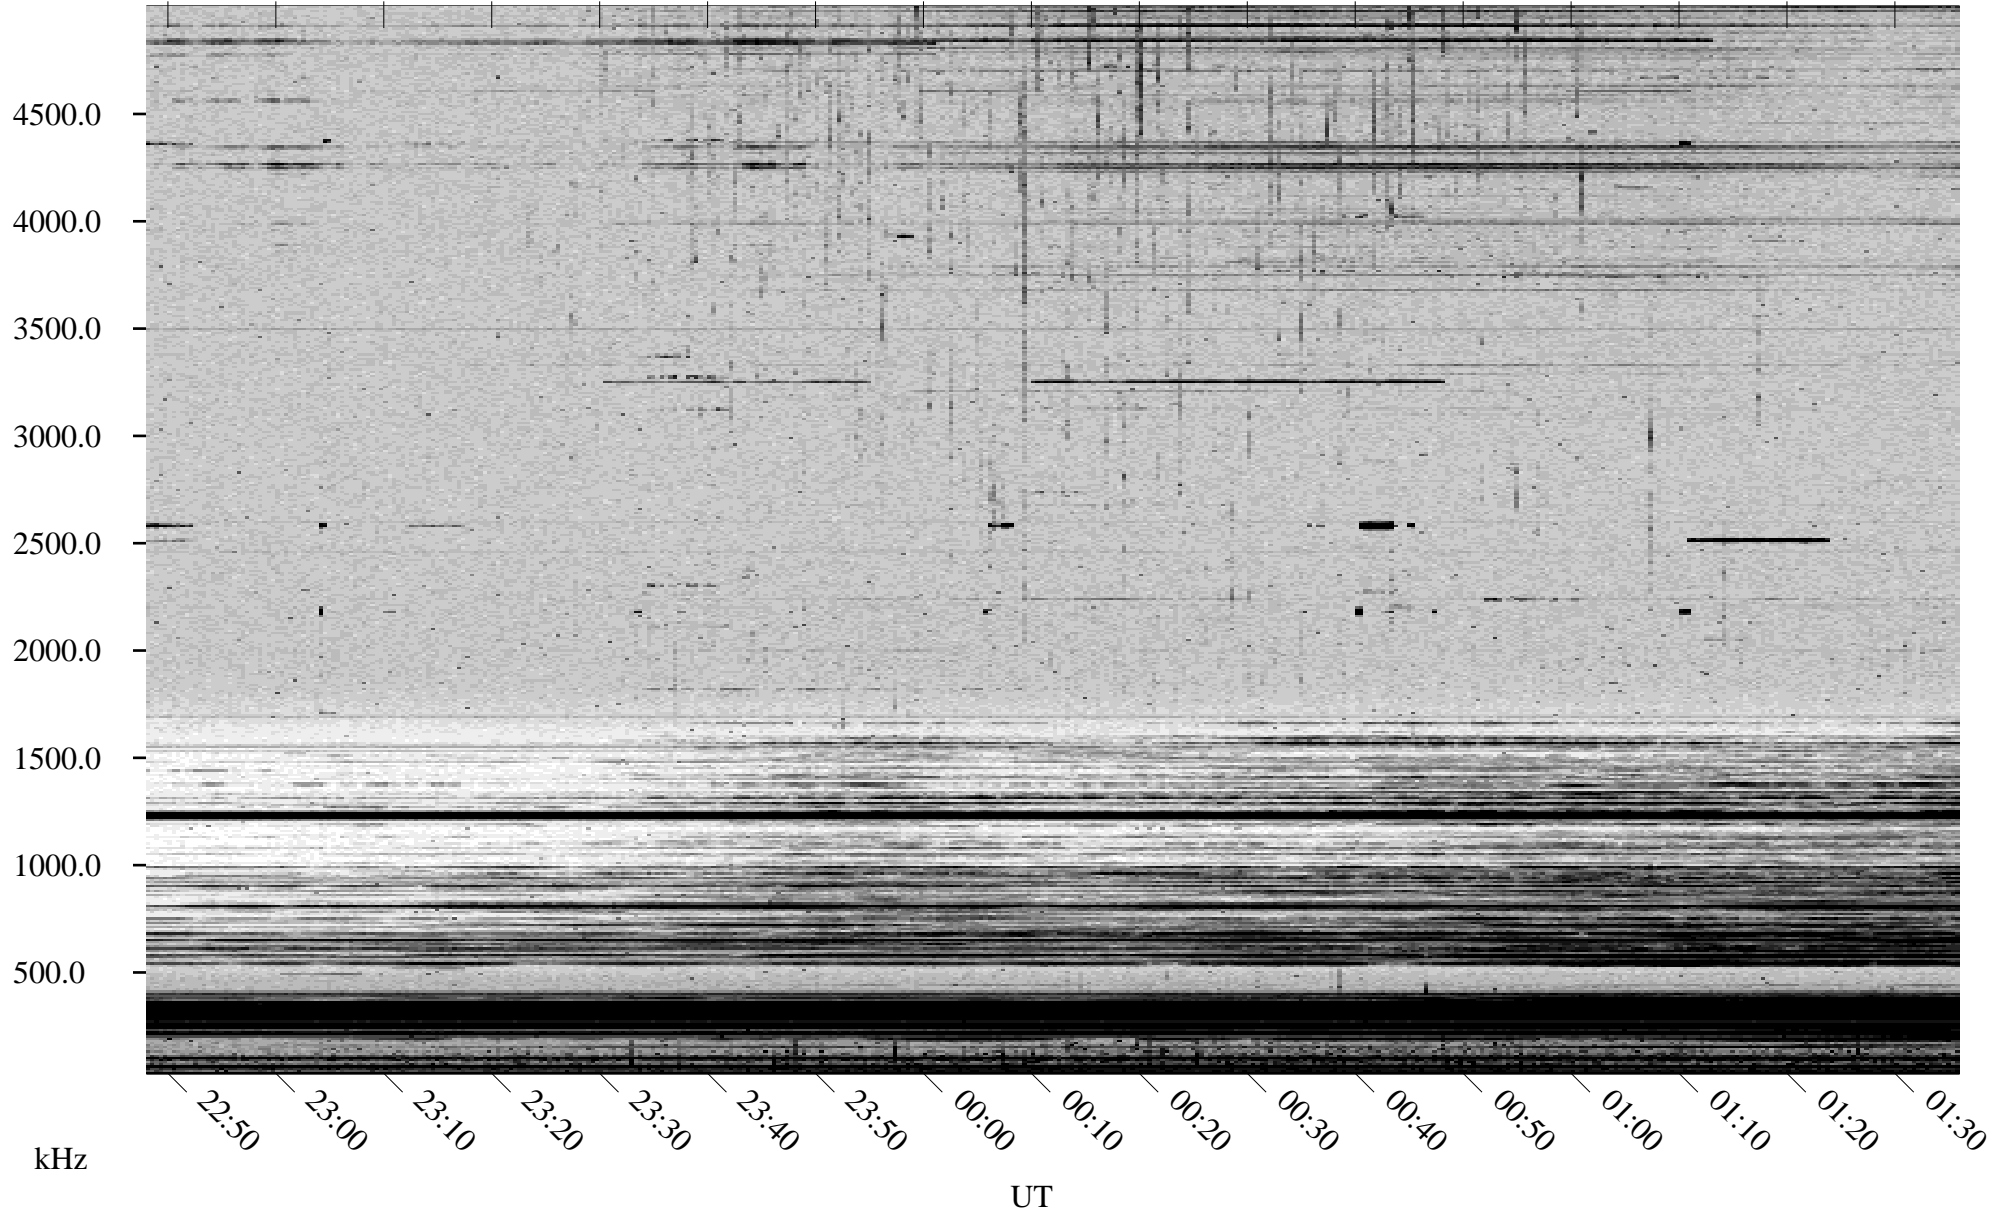

10/06/2002 Churchill, Manitoba

Linear Scale Black = 161 White = 15

ch02279l.r00m max_12

Page 1

10/06/2002 Churchill, Manitoba

Linear Scale Black = 161 White = 15

ch02279l.r00m max_12

Page 2

10/07/2002 Churchill, Manitoba

Linear Scale Black = 161 White = 15

ch02279l.r00m max_12

Page 3

10/07/2002 Churchill, Manitoba

Linear Scale Black = 161 White = 15

ch02279l.r00m max_12

Page 4

10/07/2002 Churchill, Manitoba

Linear Scale Black = 161 White = 15

ch02279l.r00m max_12

Page 5

10/07/2002 Churchill, Manitoba

Linear Scale Black = 161 White = 15

ch02279l.r00m max_12

Page 6

10/07/2002 Churchill, Manitoba

Linear Scale Black = 161 White = 15

ch02279l.r00m max_12

Page 7

10/07/2002 Churchill, Manitoba

Linear Scale Black = 161 White = 15

ch02279l.r00m max_12