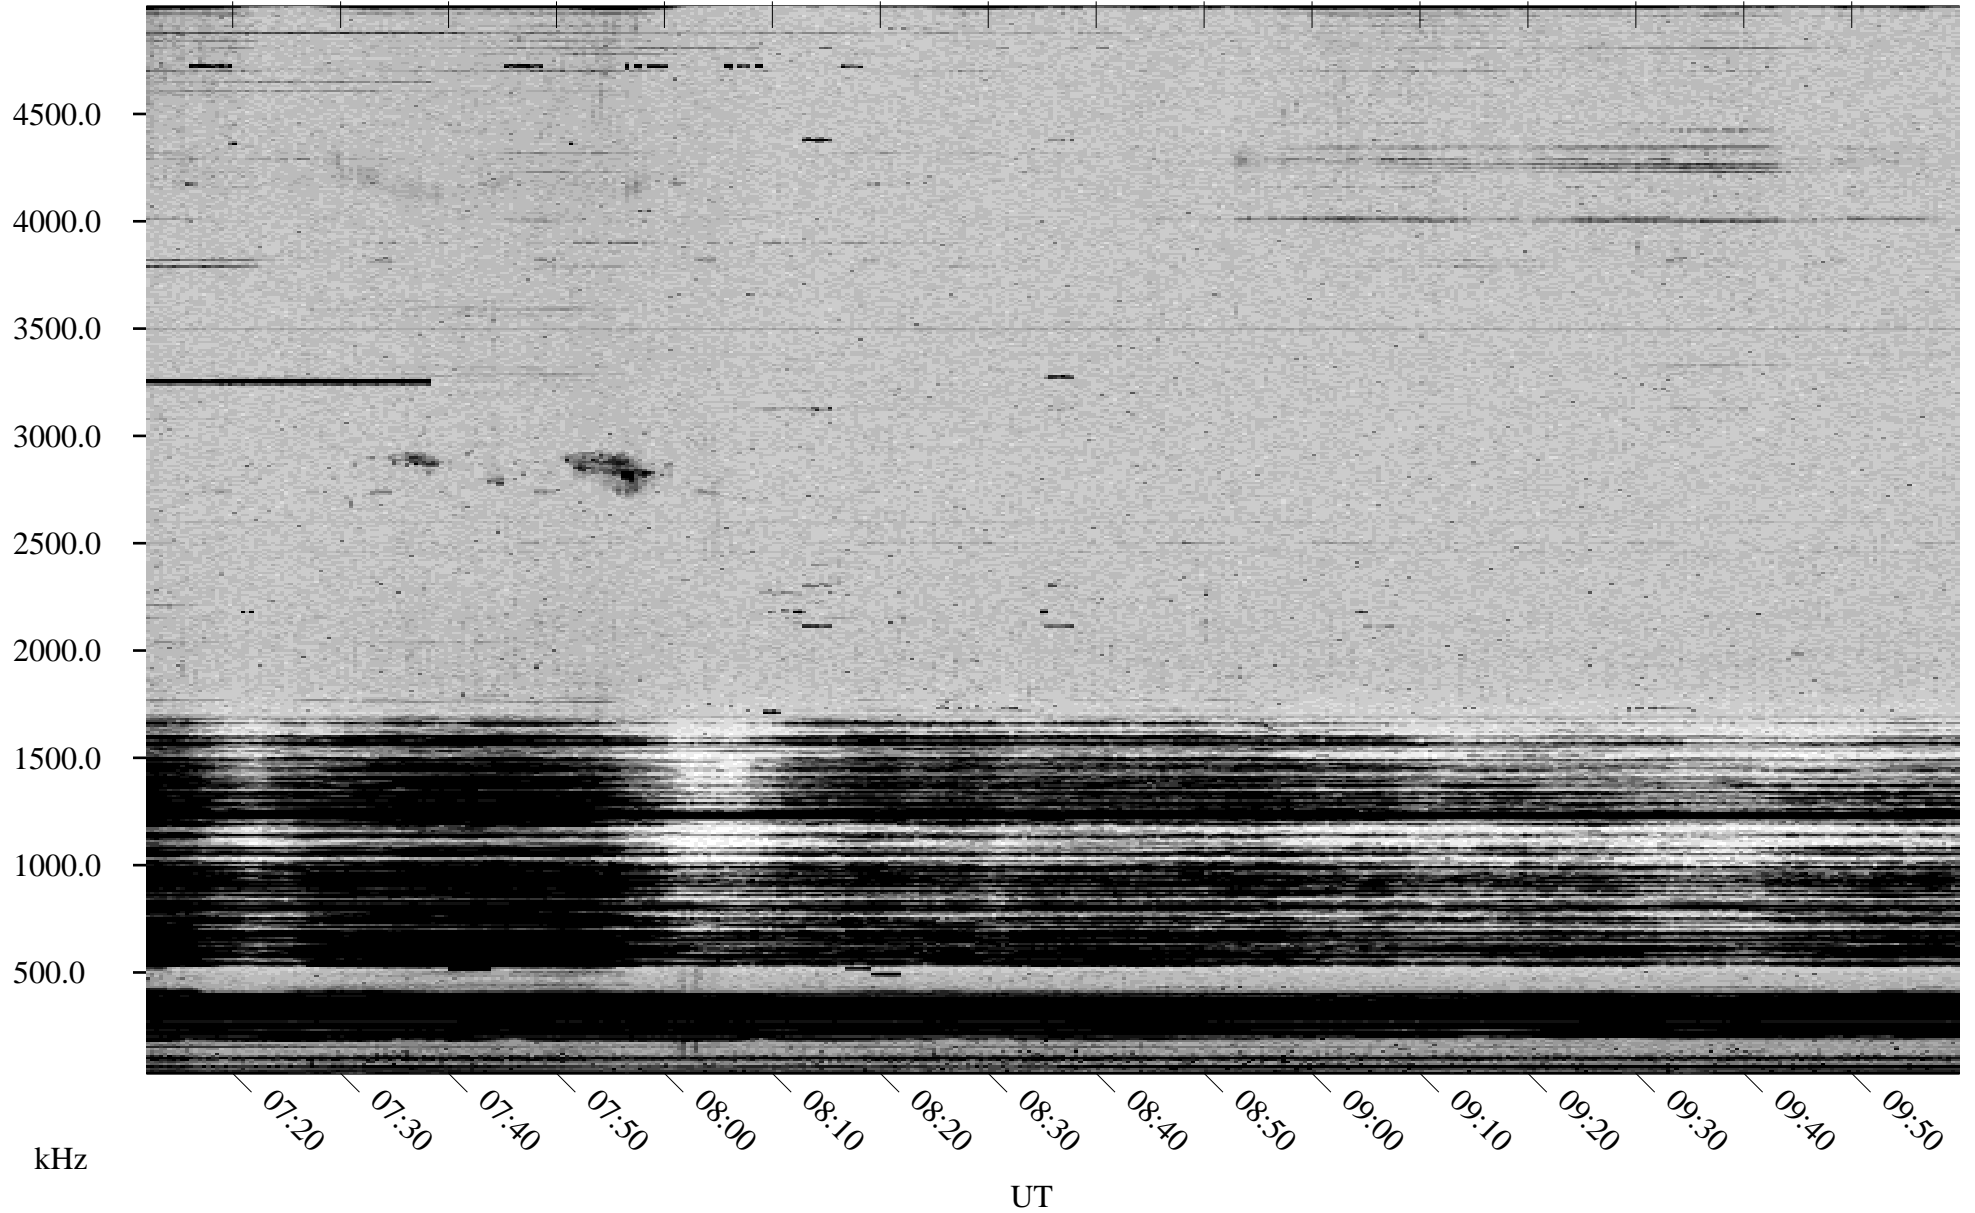

10/06/2002 Churchill, Manitoba

Linear Scale Black = 161 White = 15

ch02279l.r00m max_12

Page 1

10/06/2002 Churchill, Manitoba

Linear Scale Black = 161 White = 15

ch02279l.r00m max_12

Page 2

10/07/2002 Churchill, Manitoba

Linear Scale Black = 161 White = 15

ch02279l.r00m max_12

Page 3

10/07/2002 Churchill, Manitoba

Linear Scale Black = 161 White = 15

ch02279l.r00m max_12

Page 4

10/07/2002 Churchill, Manitoba

Linear Scale Black = 161 White = 15

ch02279l.r00m max_12

Page 5

10/07/2002 Churchill, Manitoba

Linear Scale Black = 161 White = 15

ch02279l.r00m max_12

Page 6

10/07/2002 Churchill, Manitoba

Linear Scale Black = 161 White = 15

ch02279l.r00m max_12

Page 7

10/07/2002 Churchill, Manitoba

Linear Scale Black = 161 White = 15

ch02279l.r00m max_12