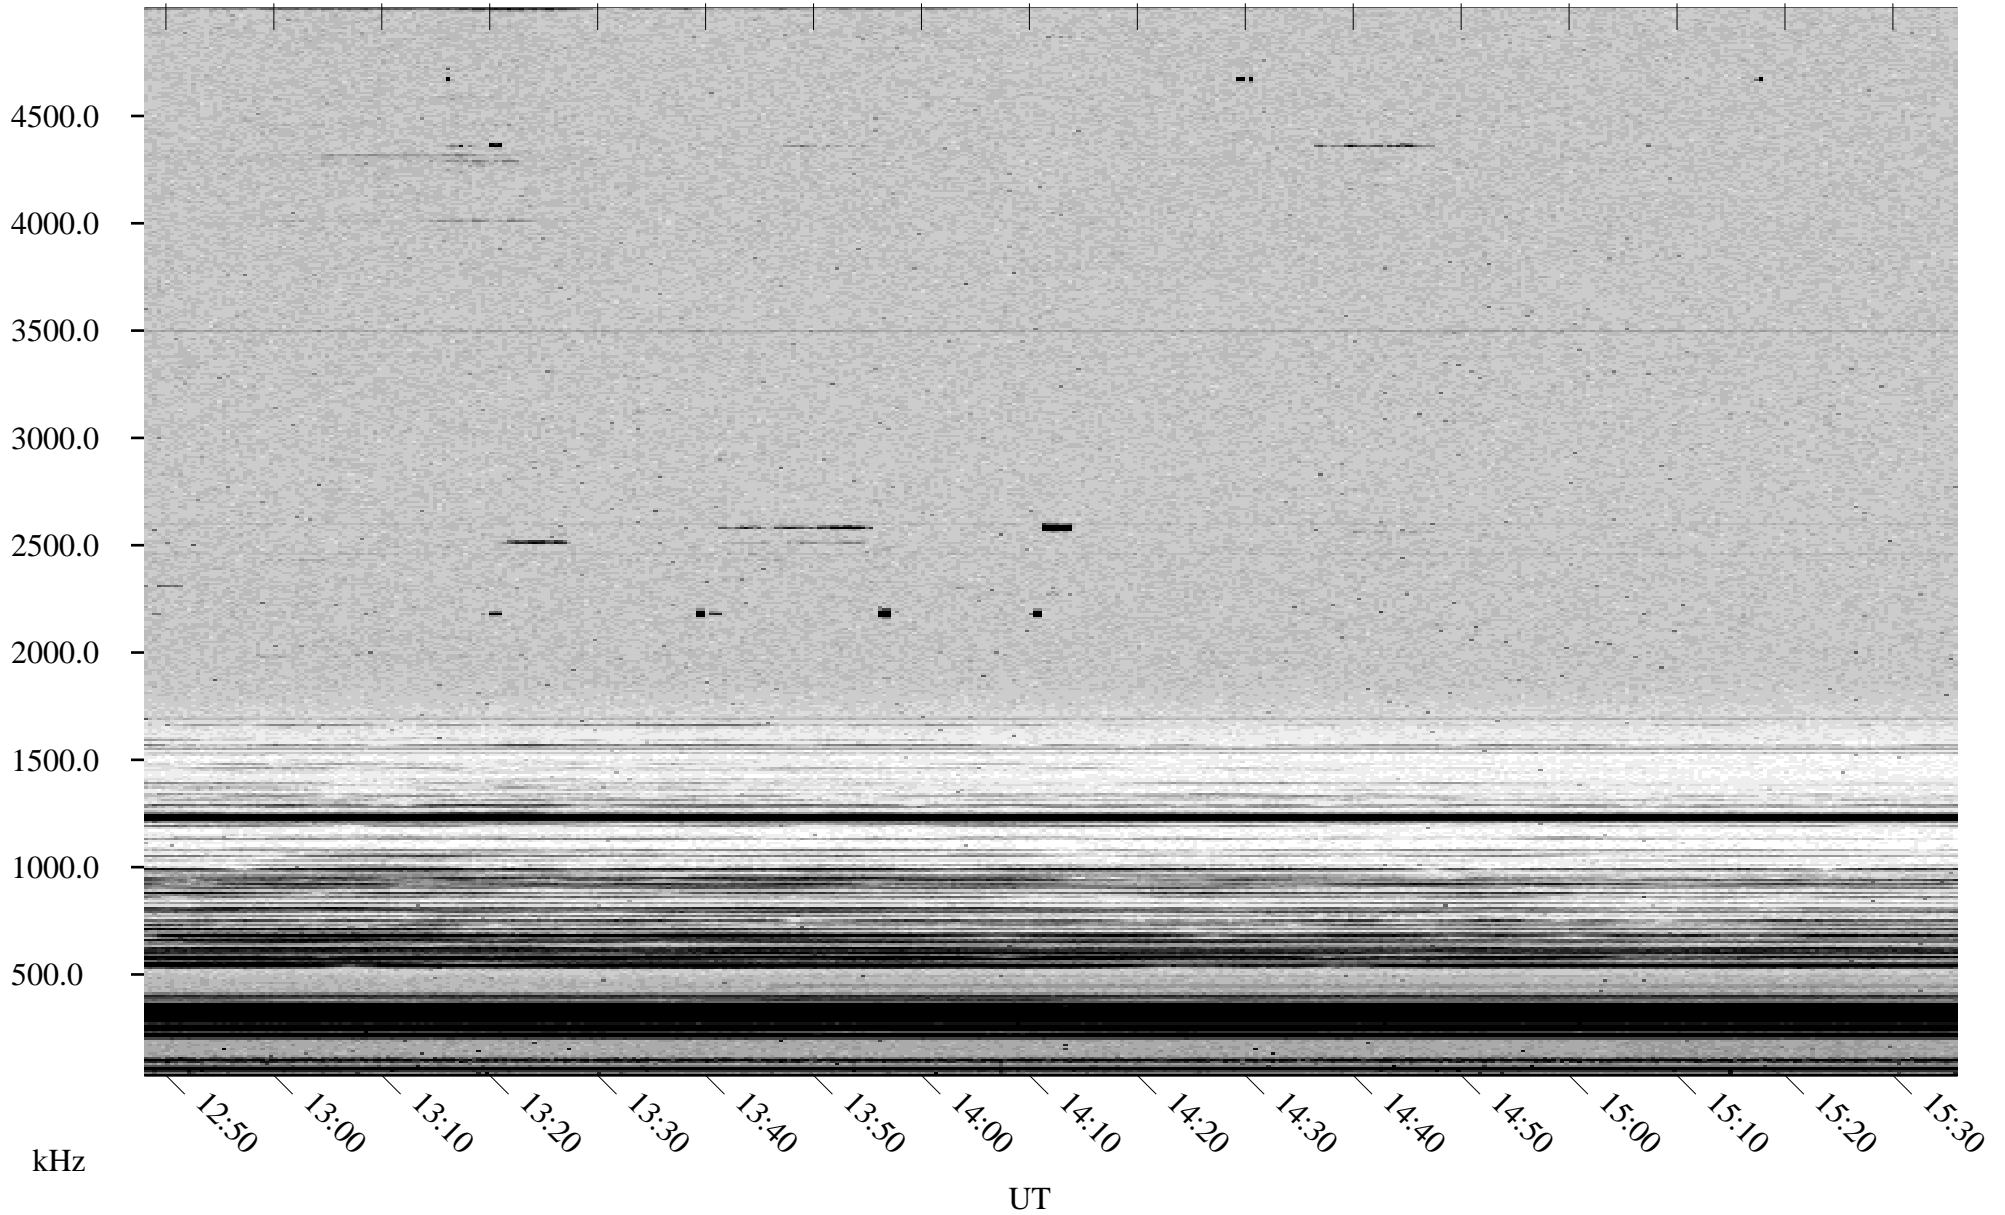

10/06/2002 Churchill, Manitoba

Linear Scale Black = 161 White = 15

ch02279l.r00m max_12

Page 1

10/06/2002 Churchill, Manitoba

Linear Scale Black = 161 White = 15

ch02279l.r00m max_12

Page 2

10/07/2002 Churchill, Manitoba

Linear Scale Black = 161 White = 15

ch02279l.r00m max_12

Page 3

10/07/2002 Churchill, Manitoba

Linear Scale Black = 161 White = 15

ch02279l.r00m max_12

Page 4

10/07/2002 Churchill, Manitoba

Linear Scale Black = 161 White = 15

ch02279l.r00m max_12

Page 5

10/07/2002 Churchill, Manitoba

Linear Scale Black = 161 White = 15

ch02279l.r00m max_12

Page 6

10/07/2002 Churchill, Manitoba

Linear Scale Black = 161 White = 15

ch02279l.r00m max_12

Page 7

10/07/2002 Churchill, Manitoba

Linear Scale Black = 161 White = 15

ch02279l.r00m max_12