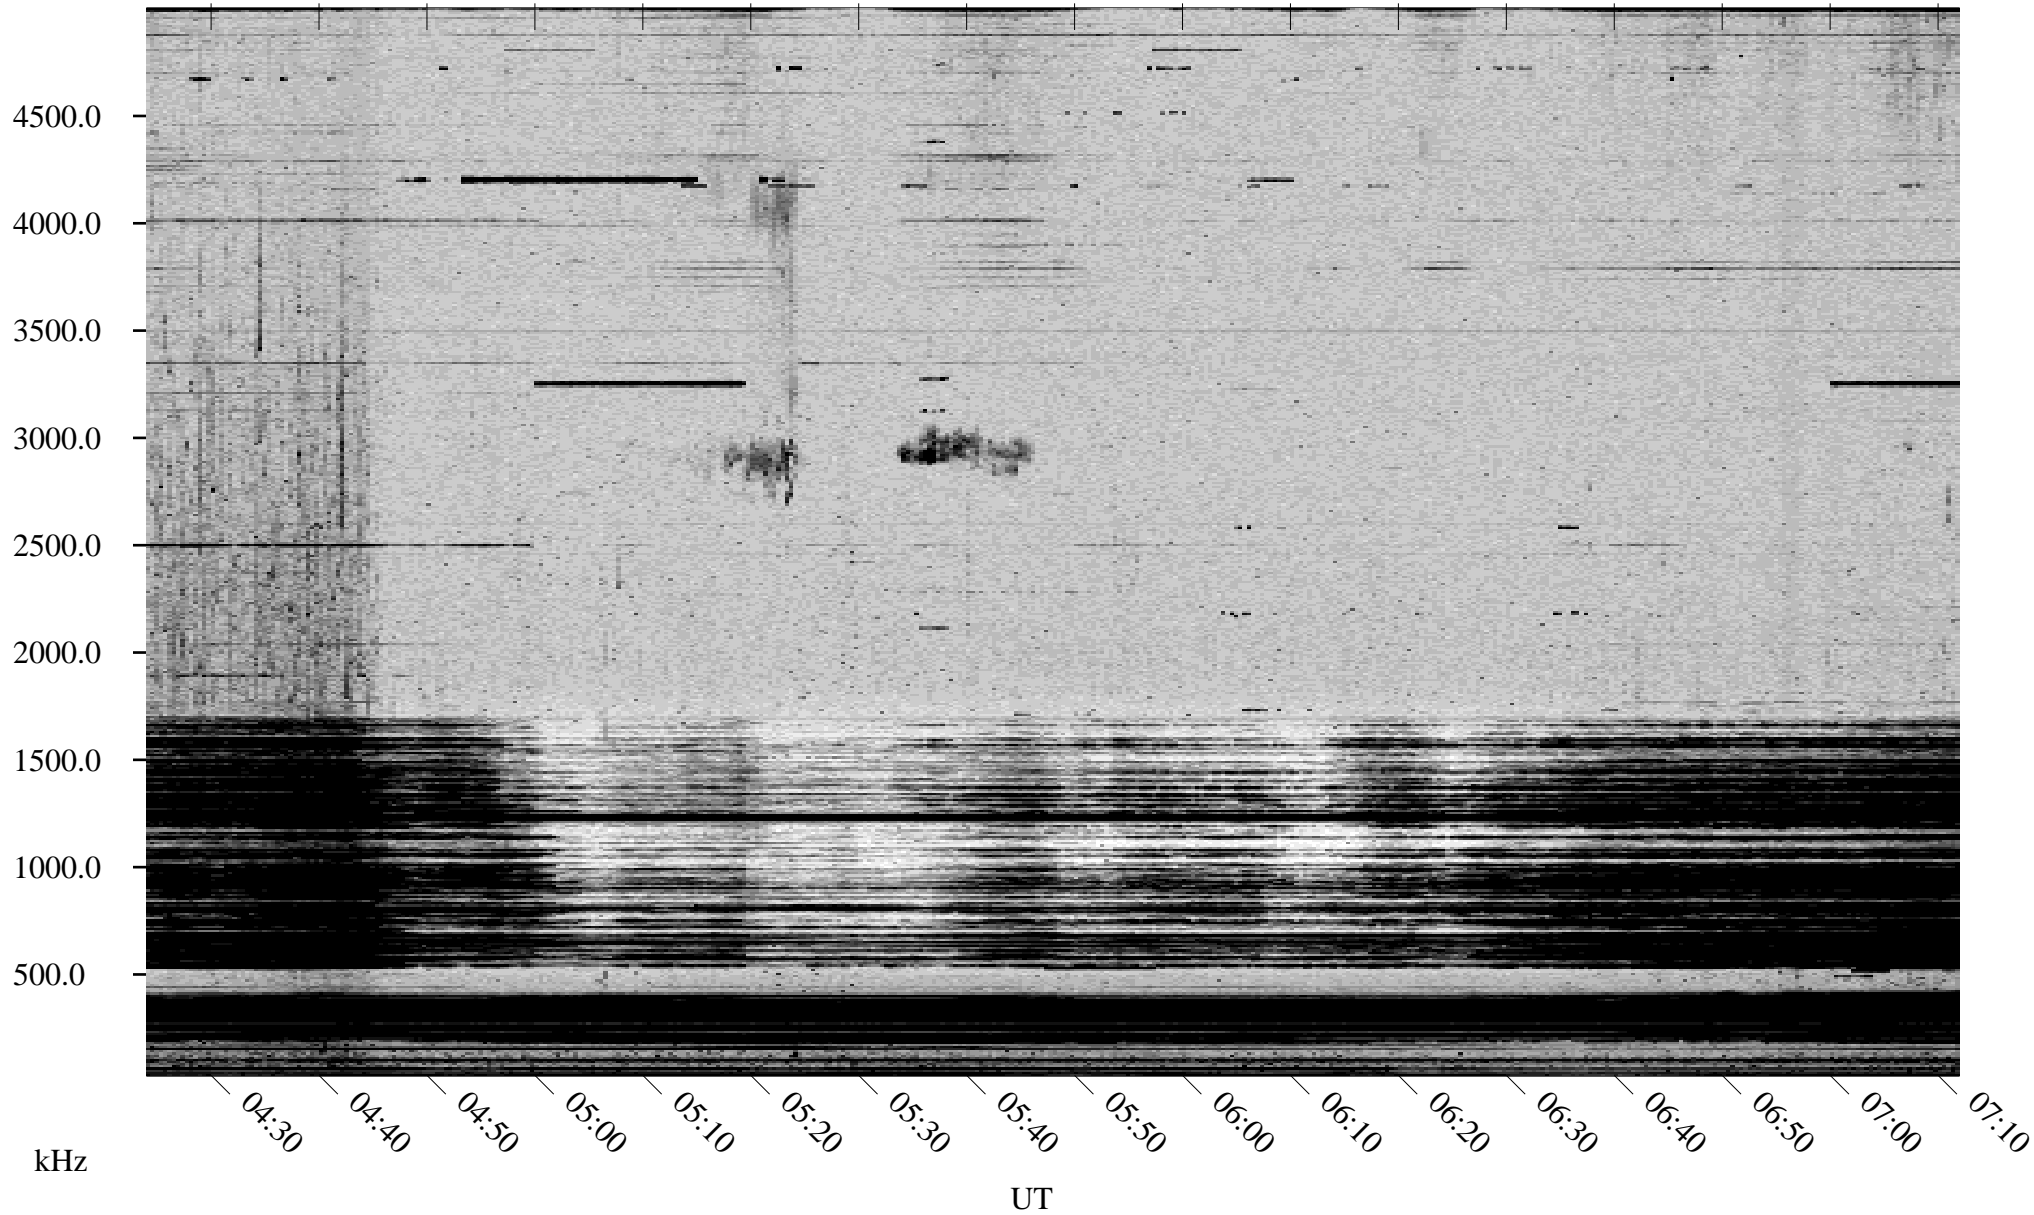

10/06/2002 Churchill, Manitoba

Linear Scale Black = 161 White = 15

ch02279l.r00m max_12

Page 1

10/06/2002 Churchill, Manitoba

Linear Scale Black = 161 White = 15

ch02279l.r00m max_12

Page 2

10/07/2002 Churchill, Manitoba

Linear Scale Black = 161 White = 15

ch02279l.r00m max_12

Page 3

10/07/2002 Churchill, Manitoba

Linear Scale Black = 161 White = 15

ch02279l.r00m max_12

Page 4

10/07/2002 Churchill, Manitoba

Linear Scale Black = 161 White = 15

ch02279l.r00m max_12

Page 5

10/07/2002 Churchill, Manitoba

Linear Scale Black = 161 White = 15

ch02279l.r00m max_12

Page 6

10/07/2002 Churchill, Manitoba

Linear Scale Black = 161 White = 15

ch02279l.r00m max_12

Page 7

10/07/2002 Churchill, Manitoba

Linear Scale Black = 161 White = 15

ch02279l.r00m max_12