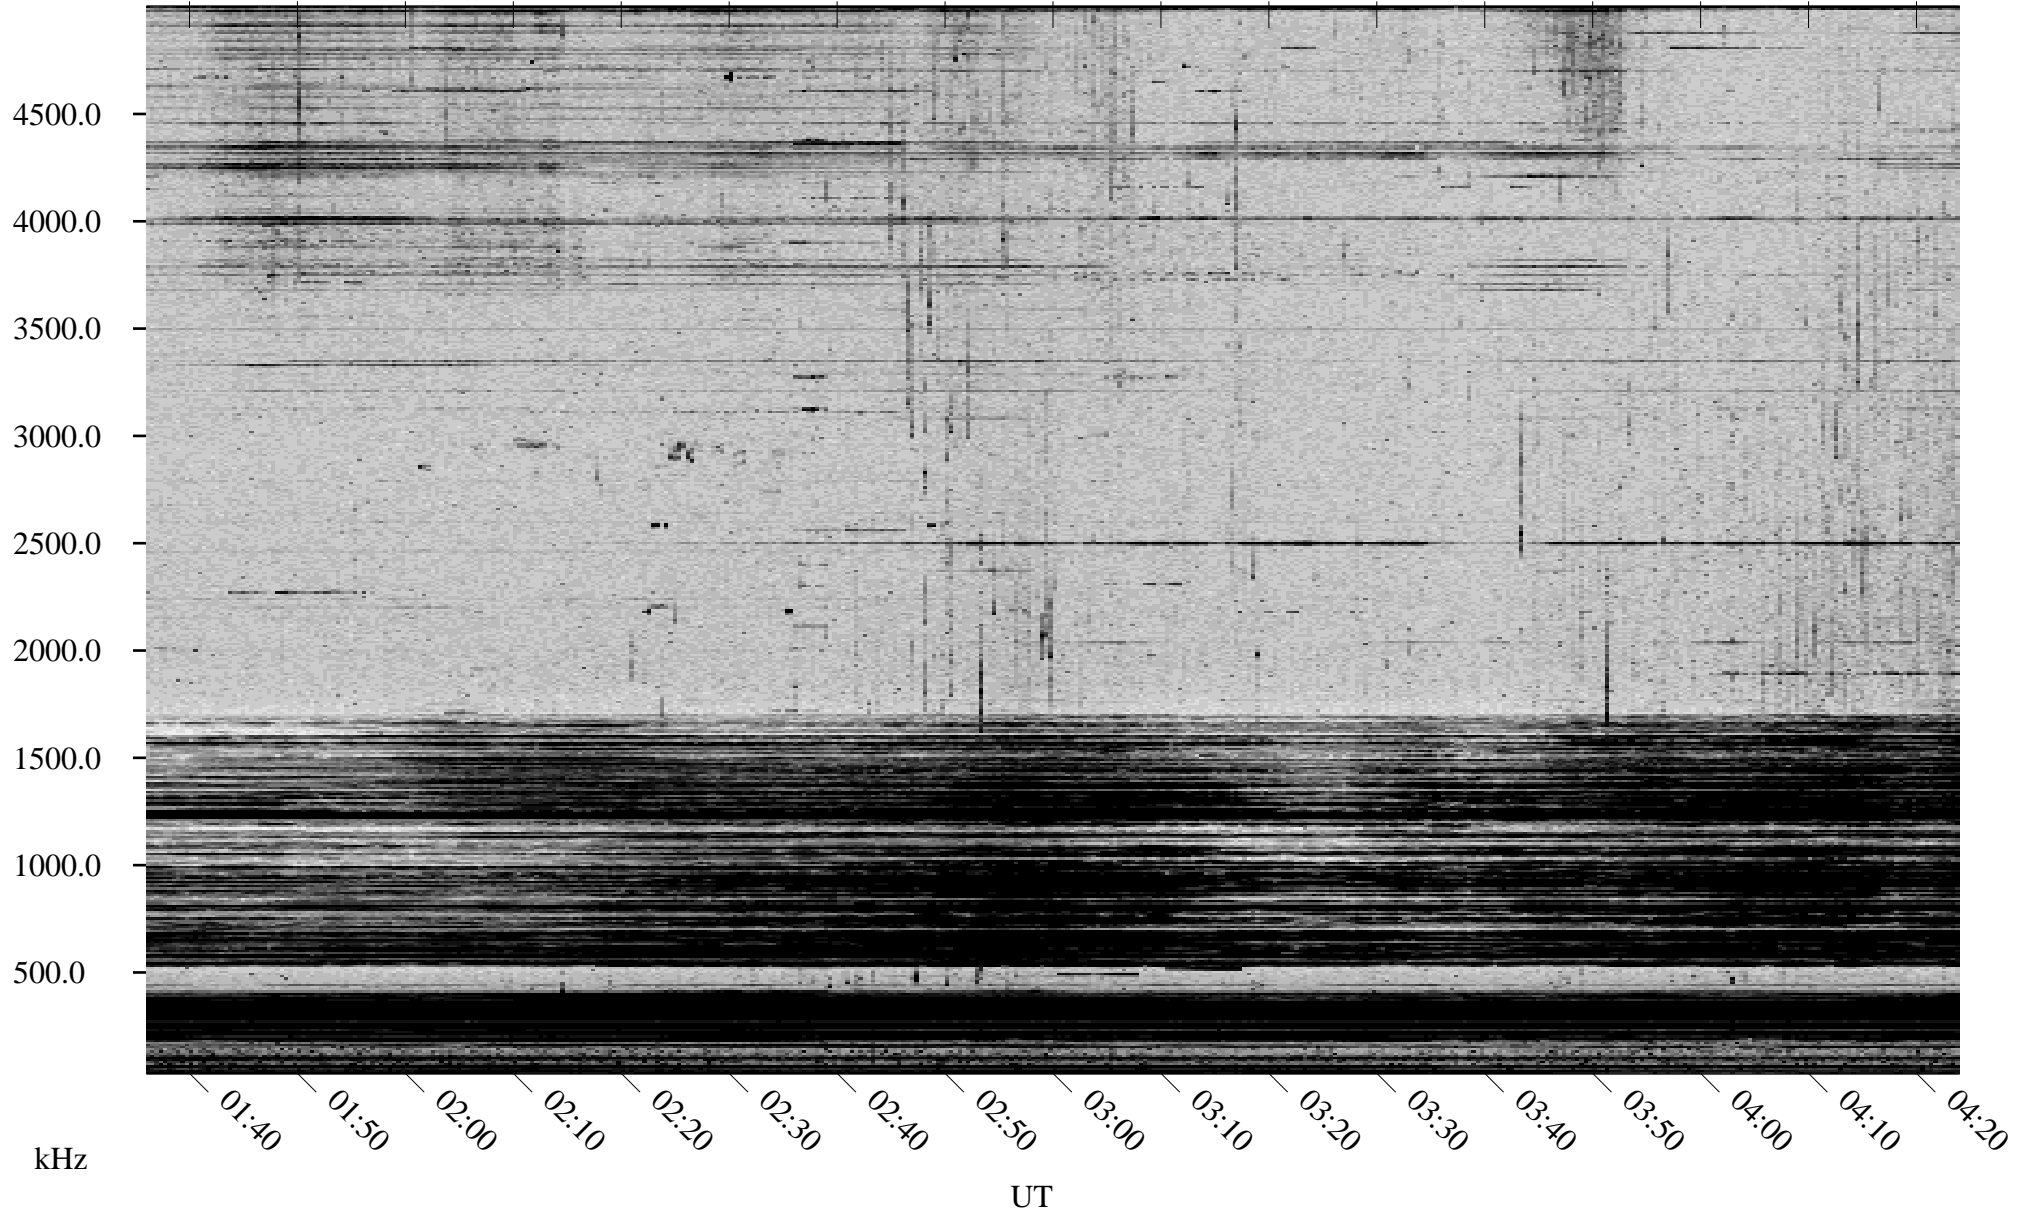

10/06/2002 Churchill, Manitoba

Linear Scale Black = 161 White = 15

ch02279l.r00m max_12

Page 1

10/06/2002 Churchill, Manitoba

Linear Scale Black = 161 White = 15

ch02279l.r00m max_12

Page 2

10/07/2002 Churchill, Manitoba

Linear Scale Black = 161 White = 15

ch02279l.r00m max_12

Page 3

10/07/2002 Churchill, Manitoba

Linear Scale Black = 161 White = 15

ch02279l.r00m max_12

Page 4

10/07/2002 Churchill, Manitoba

Linear Scale Black = 161 White = 15

ch02279l.r00m max_12

Page 5

10/07/2002 Churchill, Manitoba

Linear Scale Black = 161 White = 15

ch02279l.r00m max_12

Page 6

10/07/2002 Churchill, Manitoba

Linear Scale Black = 161 White = 15

ch02279l.r00m max_12

Page 7

10/07/2002 Churchill, Manitoba

Linear Scale Black = 161 White = 15

ch02279l.r00m max_12