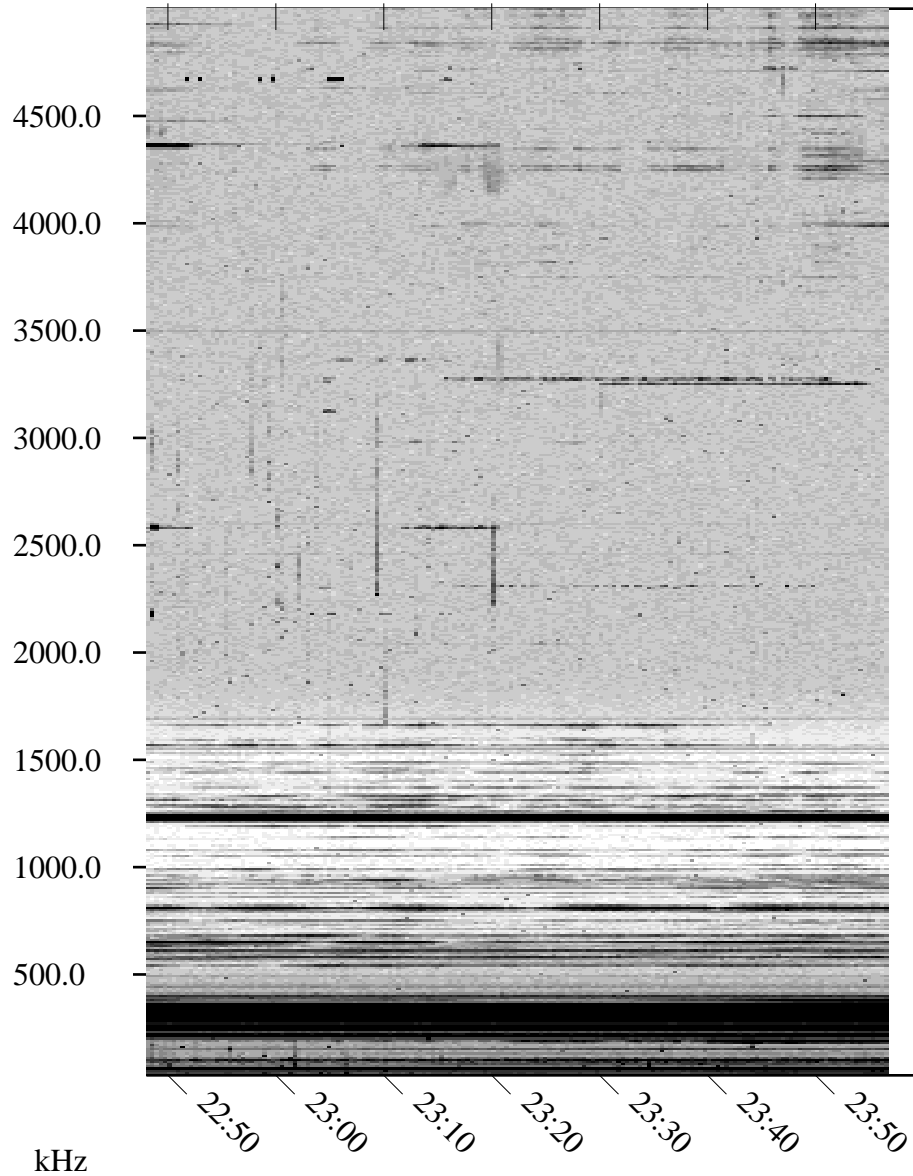

10/07/2002 Churchill, Manitoba

Linear Scale Black = 161 White = 15

ch02280l.r00m max_12

Page 1

10/07/2002 Churchill, Manitoba

Linear Scale Black = 161 White = 15

ch02280l.r00m max_12

UT