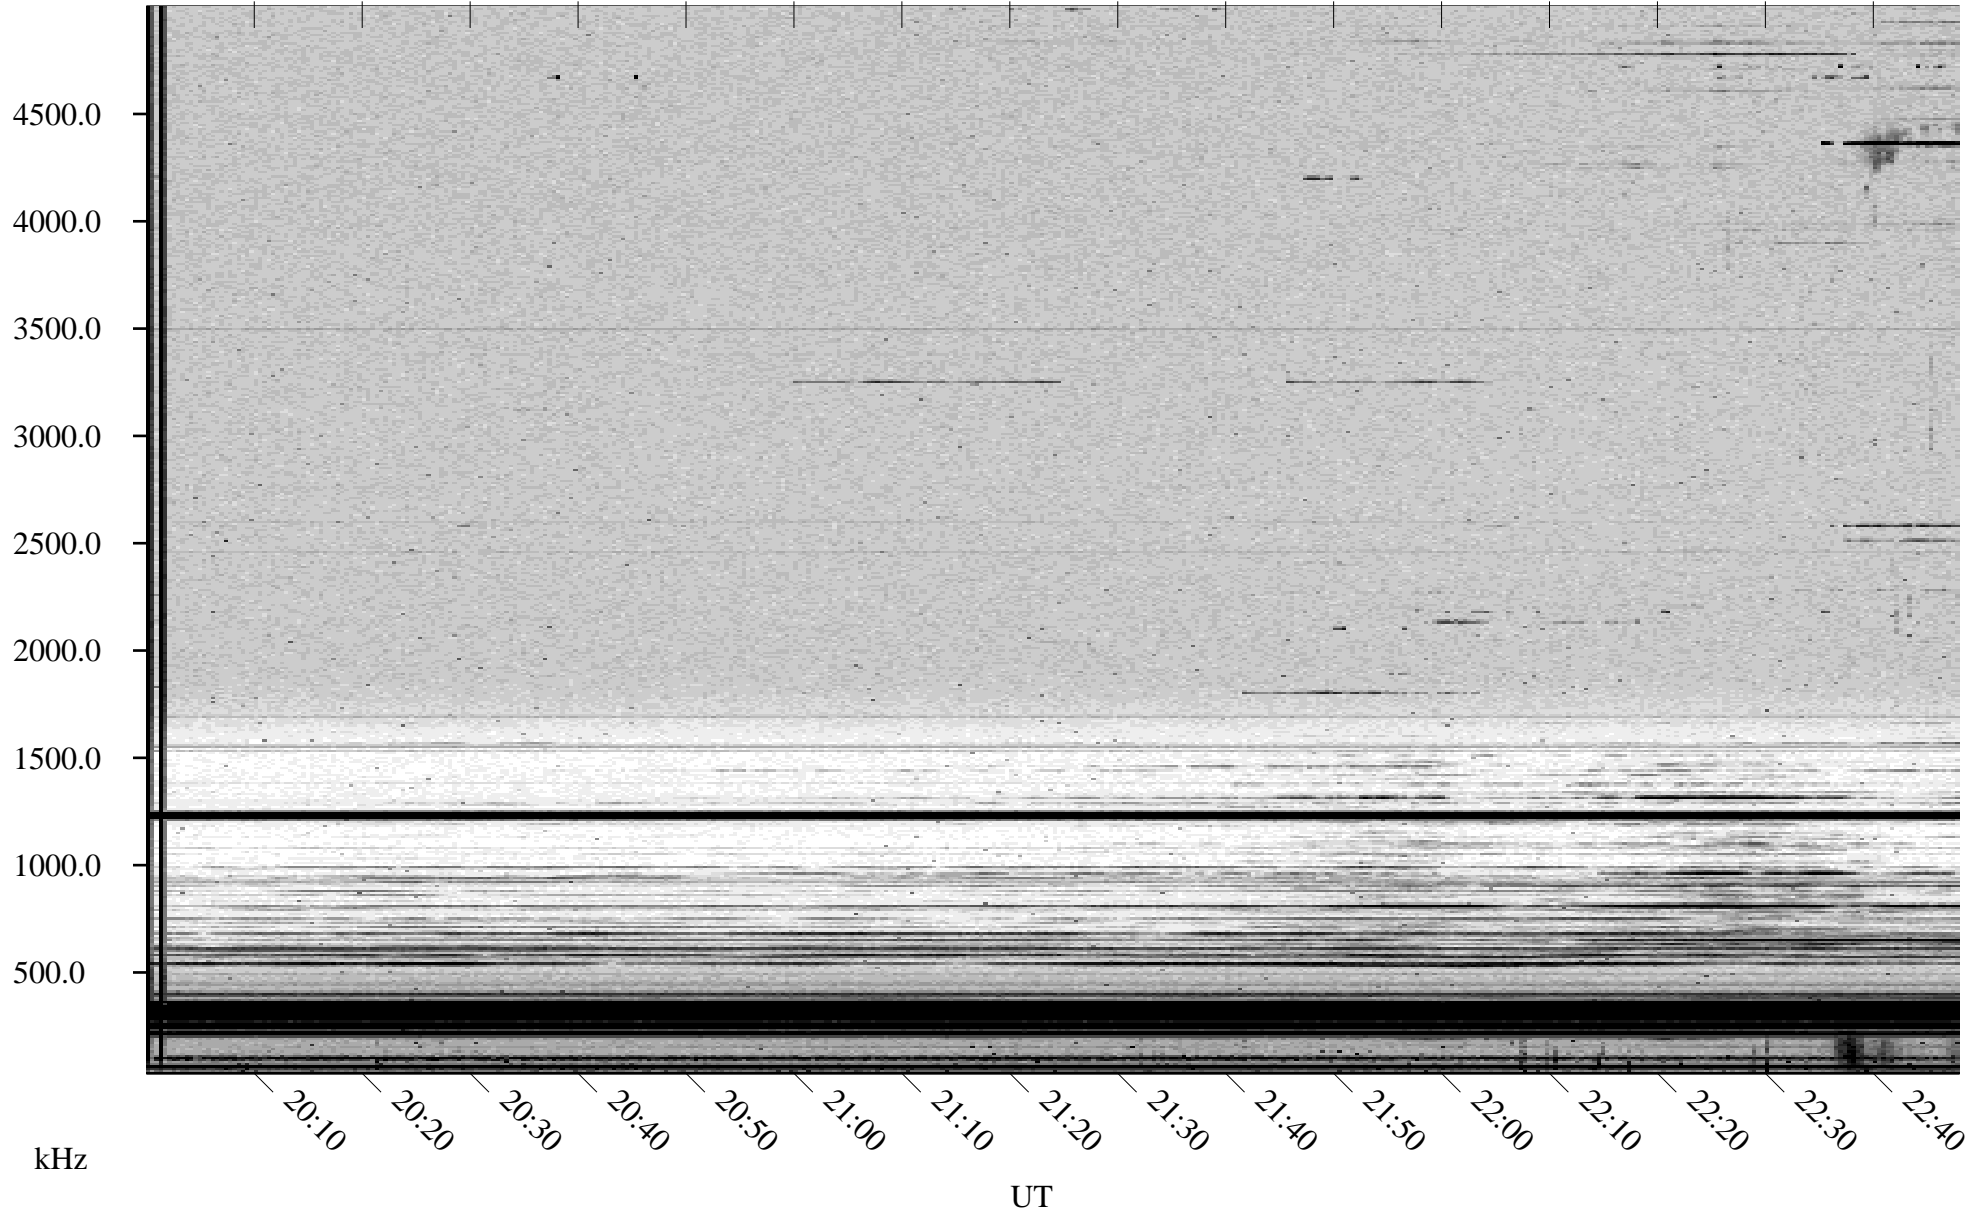

10/07/2002 Churchill, Manitoba

Linear Scale Black = 161 White = 15

ch02280l.r00m max_12

Page 1

10/07/2002 Churchill, Manitoba

Linear Scale Black = 161 White = 15

ch02280l.r00m max_12

UT