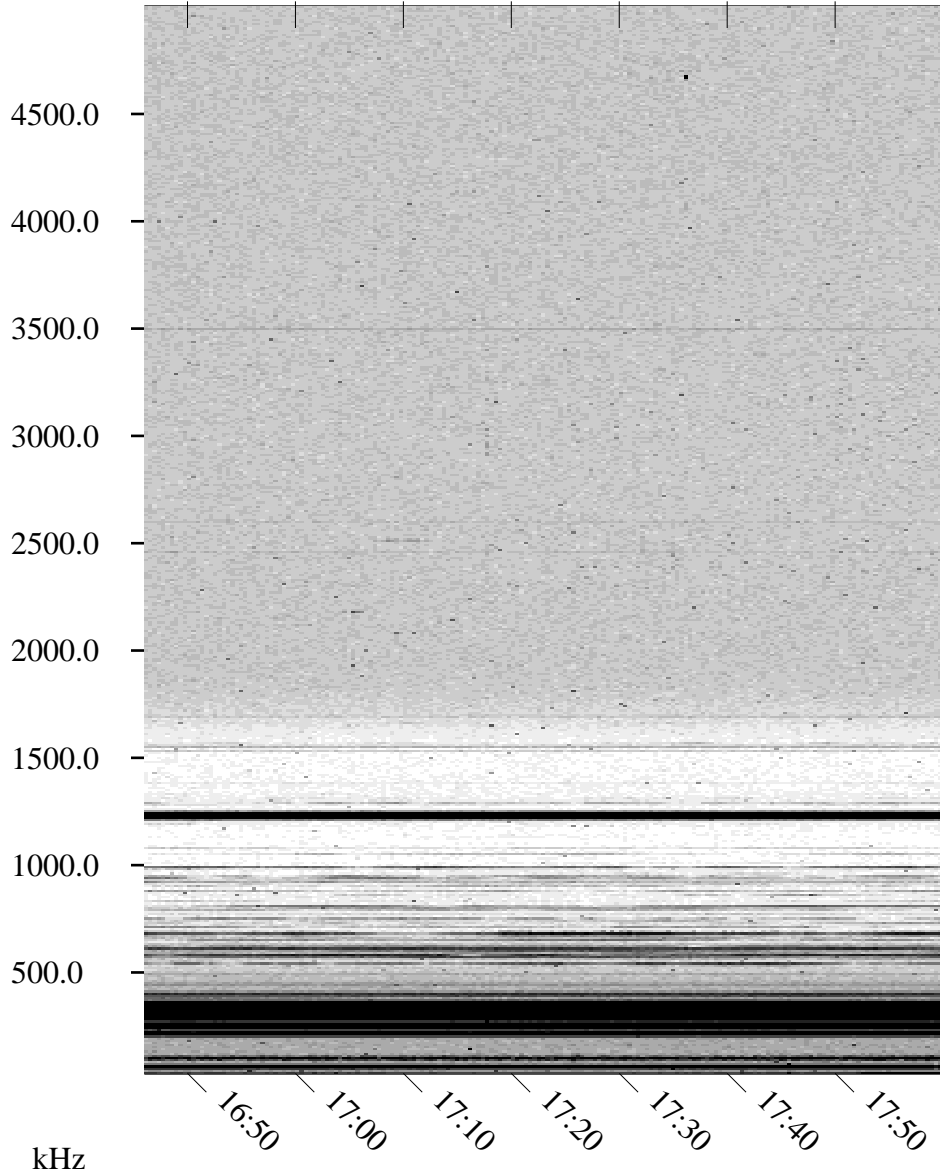

10/07/2002 Churchill, Manitoba

Linear Scale Black = 161 White = 15

ch02280l.r01m max_12

Page 1

10/08/2002 Churchill, Manitoba

Linear Scale Black = 161 White = 15

ch02280l.r01m max_12

Page 2

10/08/2002 Churchill, Manitoba

Linear Scale Black = 161 White = 15

ch02280l.r01m max_12

Page 3

10/08/2002 Churchill, Manitoba

Linear Scale Black = 161 White = 15

ch02280l.r01m max_12

Page 4

10/08/2002 Churchill, Manitoba

Linear Scale Black = 161 White = 15

ch02280l.r01m max_12

Page 5

10/08/2002 Churchill, Manitoba

Linear Scale Black = 161 White = 15

ch02280l.r01m max_12

Page 6

10/08/2002 Churchill, Manitoba

Linear Scale Black = 161 White = 15

ch02280l.r01m max_12

Page 7

UT