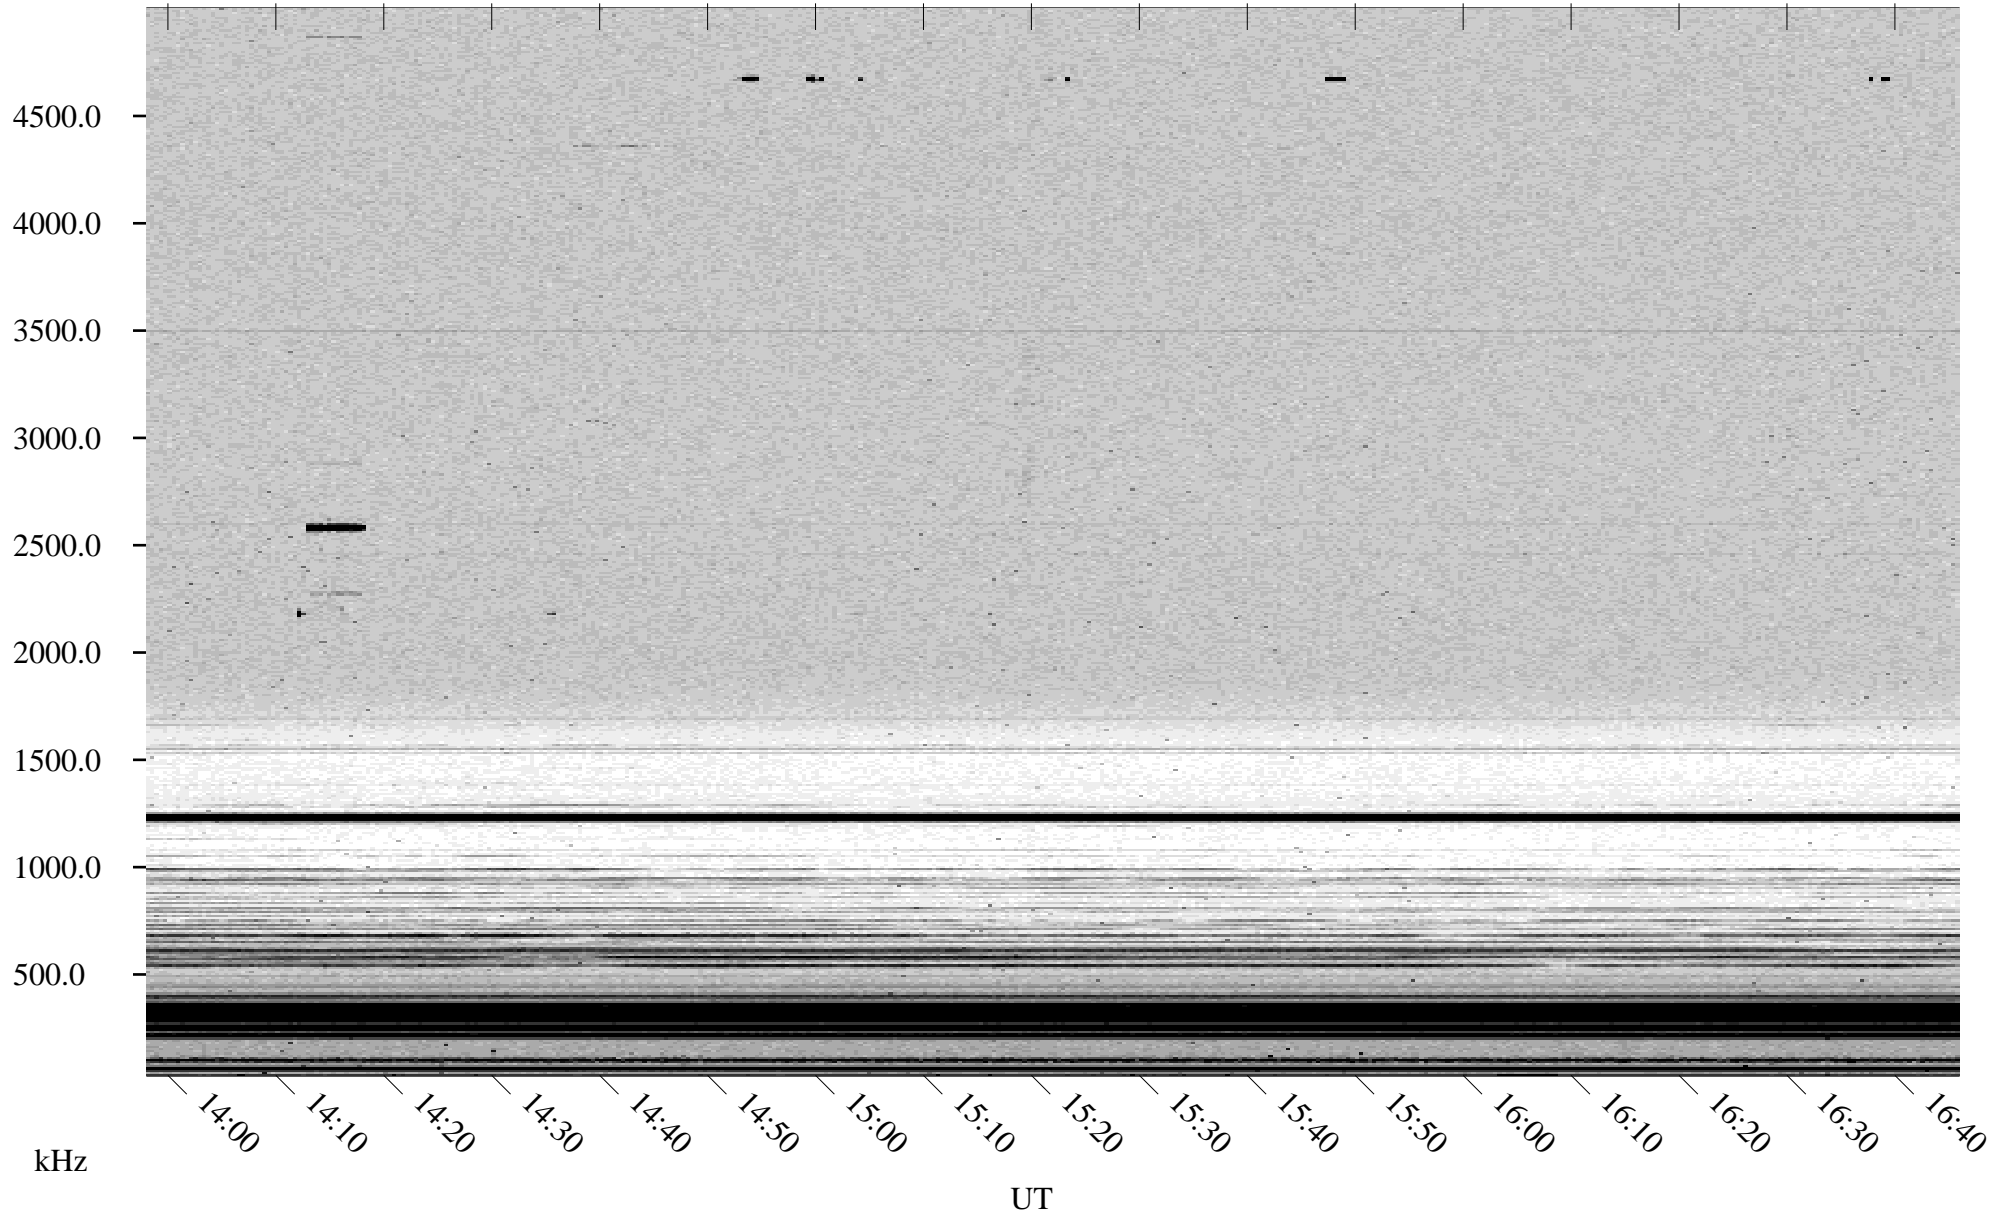

10/07/2002 Churchill, Manitoba

Linear Scale Black = 161 White = 15

ch02280l.r01m max_12

Page 1

10/08/2002 Churchill, Manitoba

Linear Scale Black = 161 White = 15

ch02280l.r01m max_12

Page 2

10/08/2002 Churchill, Manitoba

Linear Scale Black = 161 White = 15

ch02280l.r01m max_12

Page 3

10/08/2002 Churchill, Manitoba

Linear Scale Black = 161 White = 15

ch02280l.r01m max_12

Page 4

10/08/2002 Churchill, Manitoba

Linear Scale Black = 161 White = 15

ch02280l.r01m max_12

Page 5

10/08/2002 Churchill, Manitoba

Linear Scale Black = 161 White = 15

ch02280l.r01m max_12

Page 6

10/08/2002 Churchill, Manitoba

Linear Scale Black = 161 White = 15

ch02280l.r01m max_12

Page 7

UT