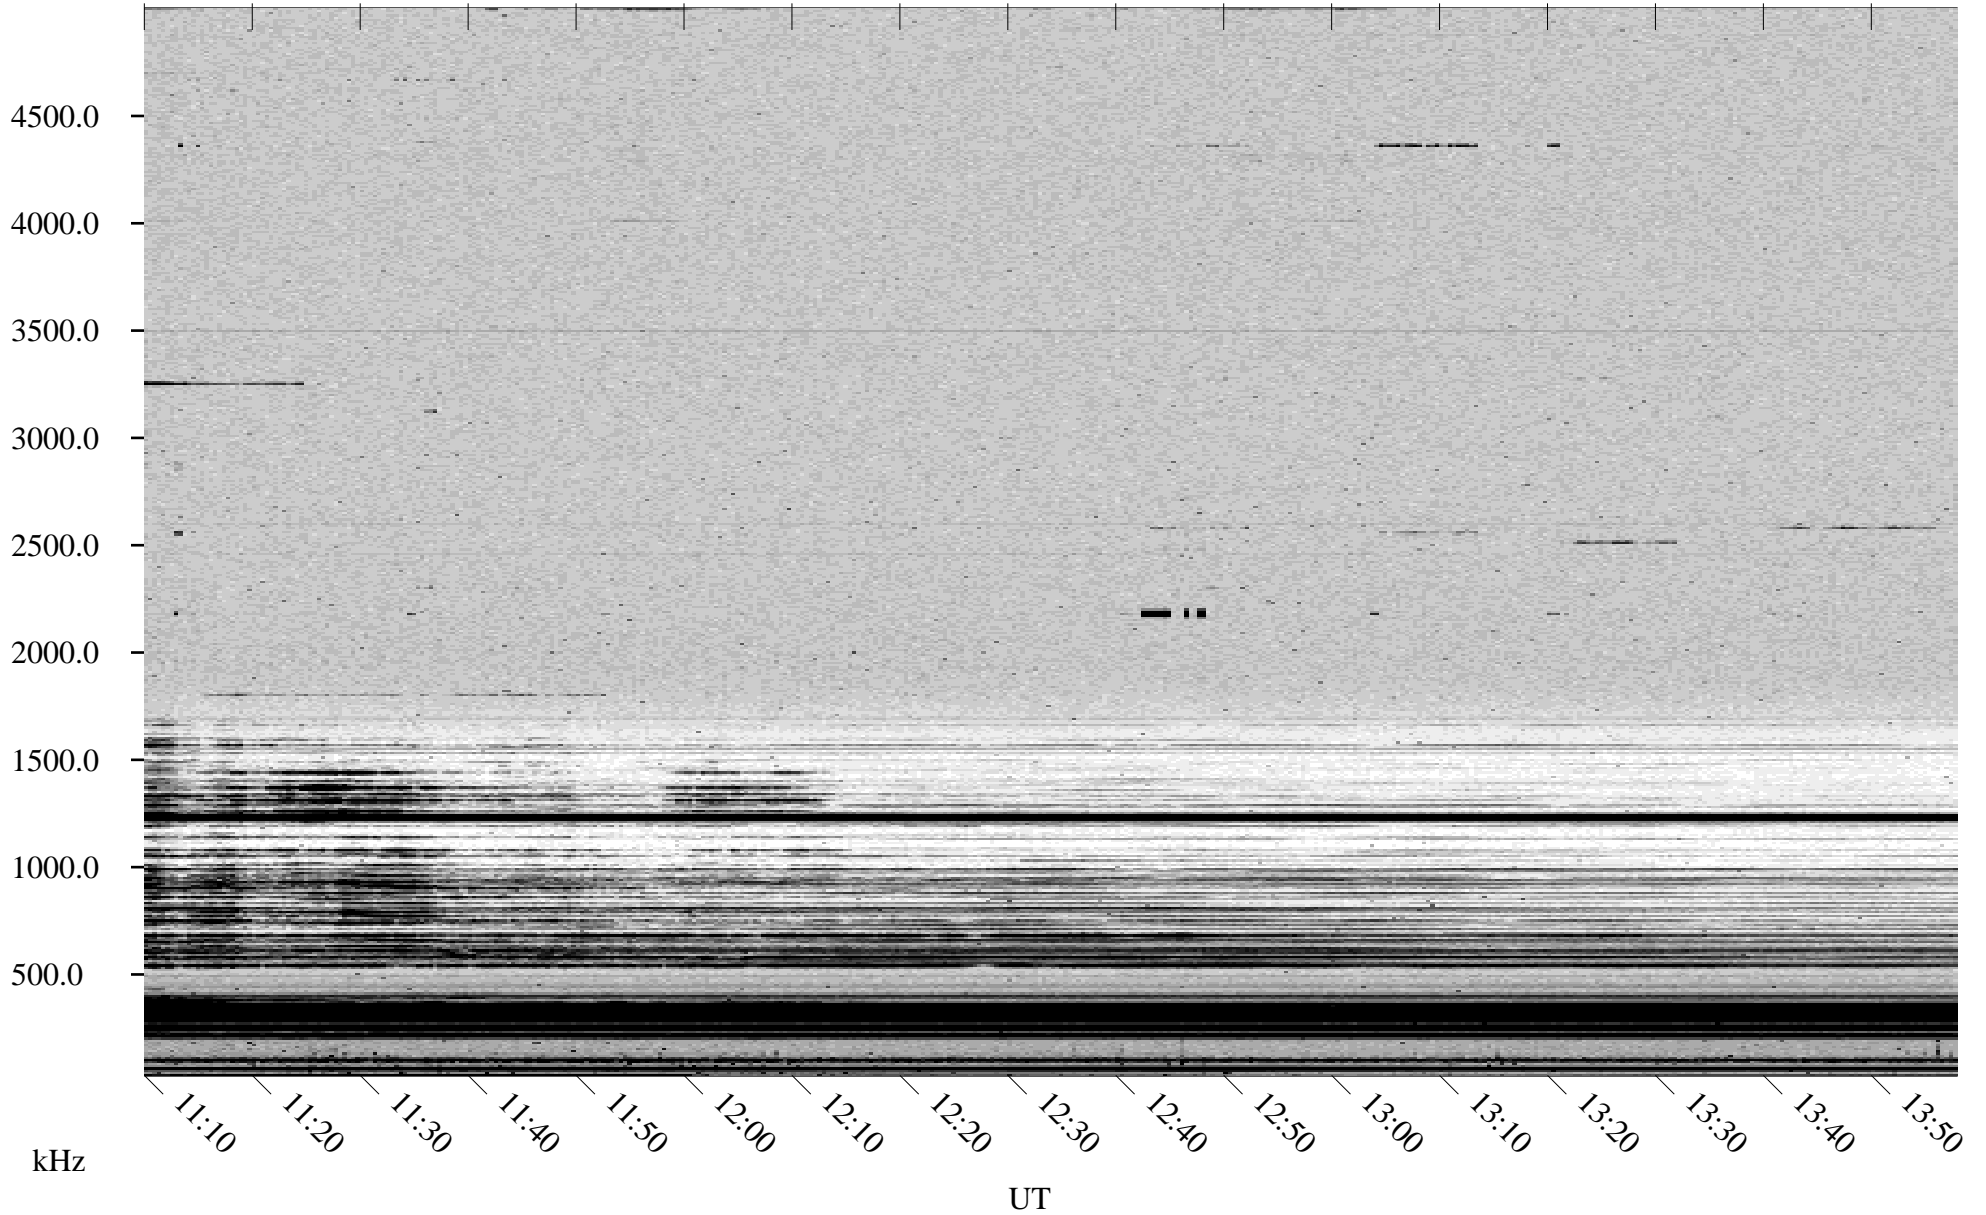

10/07/2002 Churchill, Manitoba

Linear Scale Black = 161 White = 15

ch02280l.r01m max_12

Page 1

10/08/2002 Churchill, Manitoba

Linear Scale Black = 161 White = 15

ch02280l.r01m max_12

Page 2

10/08/2002 Churchill, Manitoba

Linear Scale Black = 161 White = 15

ch02280l.r01m max_12

Page 3

10/08/2002 Churchill, Manitoba

Linear Scale Black = 161 White = 15

ch02280l.r01m max_12

Page 4

10/08/2002 Churchill, Manitoba

Linear Scale Black = 161 White = 15

ch02280l.r01m max_12

Page 5

10/08/2002 Churchill, Manitoba

Linear Scale Black = 161 White = 15

ch02280l.r01m max_12

Page 6

10/08/2002 Churchill, Manitoba

Linear Scale Black = 161 White = 15

ch02280l.r01m max_12

Page 7

UT