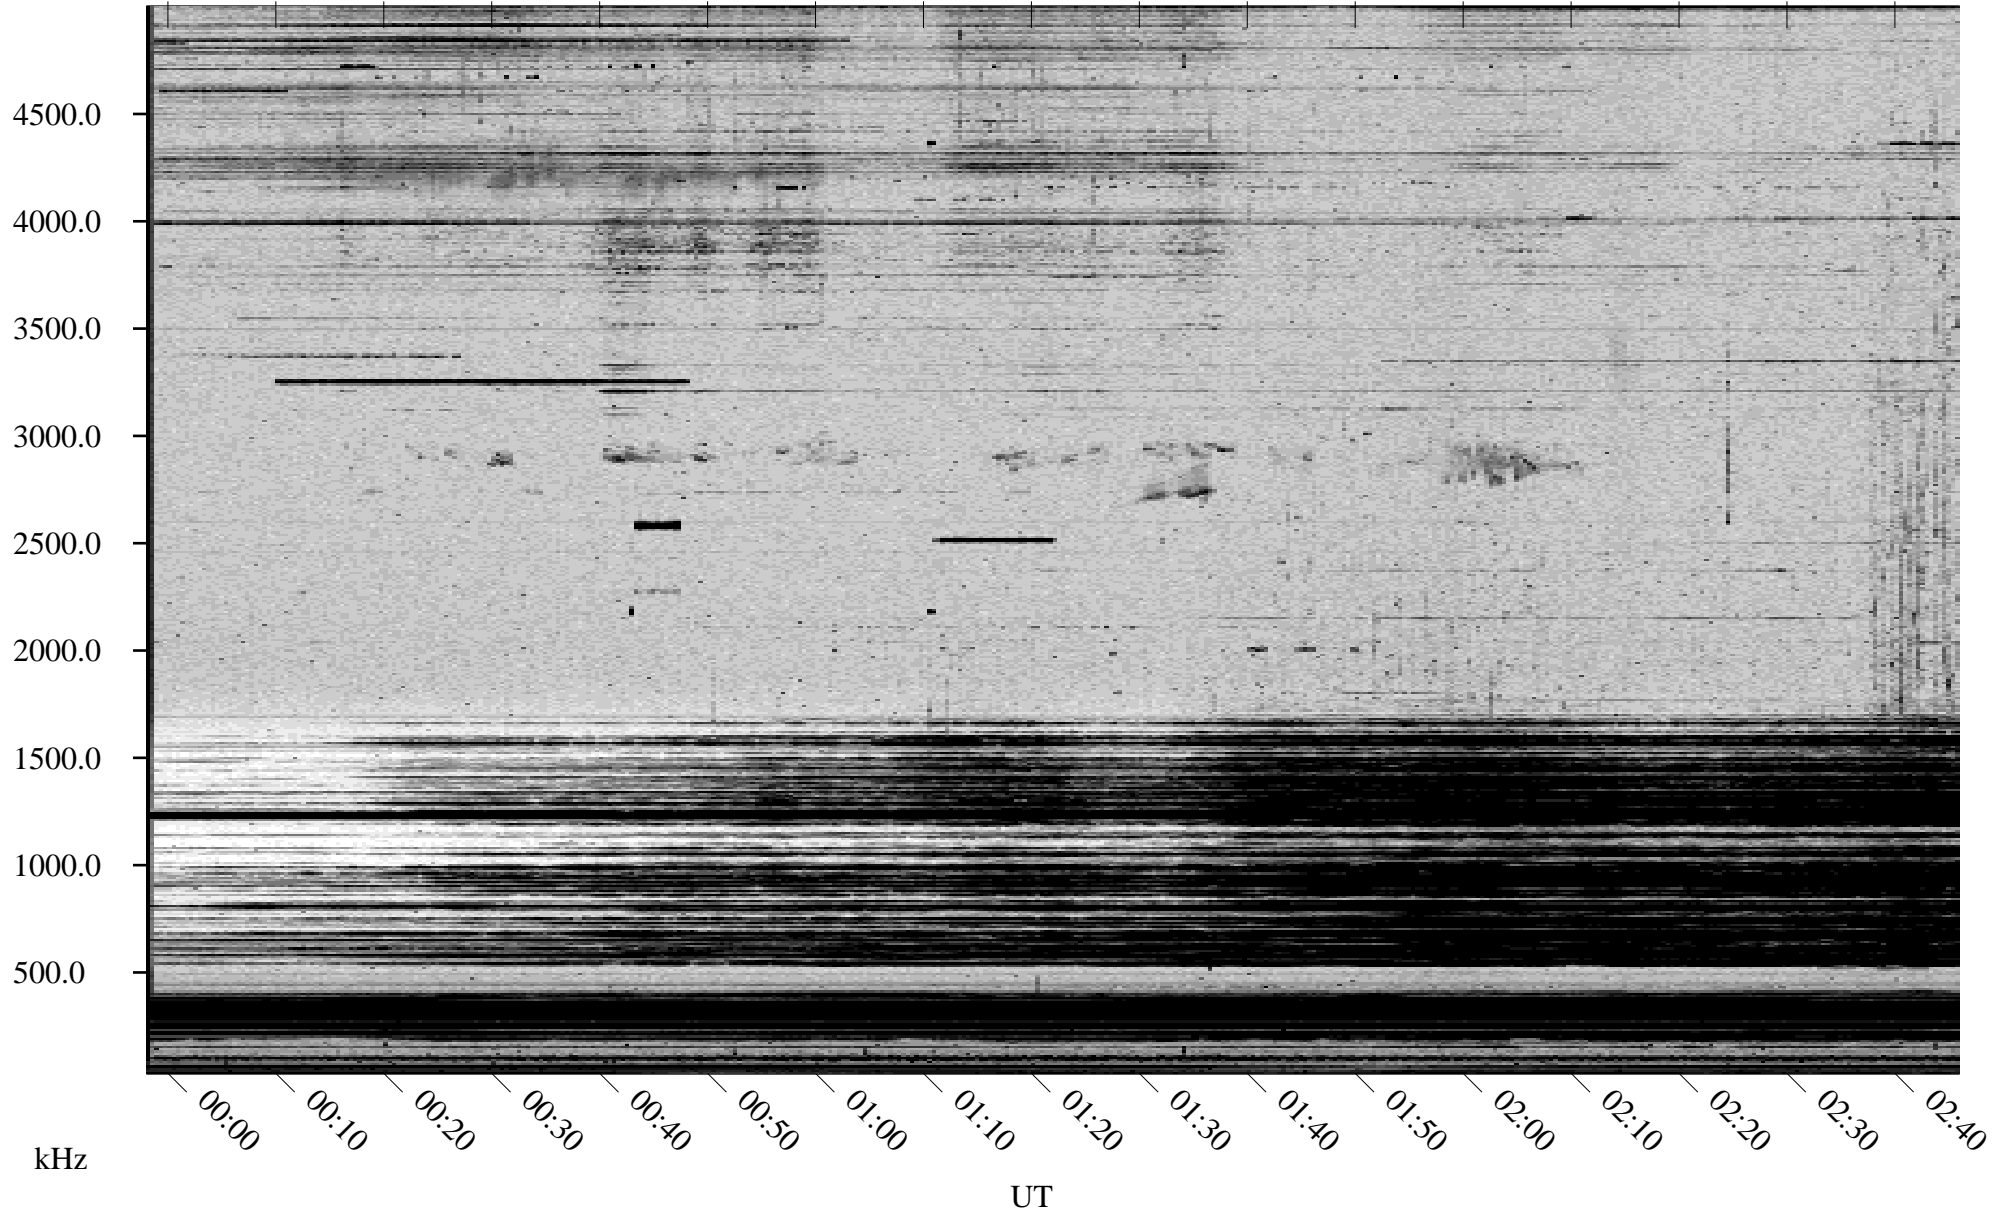

10/07/2002 Churchill, Manitoba

Linear Scale Black = 161 White = 15

ch02280l.r01m max_12

Page 1

10/08/2002 Churchill, Manitoba

Linear Scale Black = 161 White = 15

ch02280l.r01m max_12

Page 2

10/08/2002 Churchill, Manitoba

Linear Scale Black = 161 White = 15

ch02280l.r01m max_12

Page 3

10/08/2002 Churchill, Manitoba

Linear Scale Black = 161 White = 15

ch02280l.r01m max_12

Page 4

10/08/2002 Churchill, Manitoba

Linear Scale Black = 161 White = 15

ch02280l.r01m max_12

Page 5

10/08/2002 Churchill, Manitoba

Linear Scale Black = 161 White = 15

ch02280l.r01m max_12

Page 6

10/08/2002 Churchill, Manitoba

Linear Scale Black = 161 White = 15

ch02280l.r01m max_12

Page 7

UT