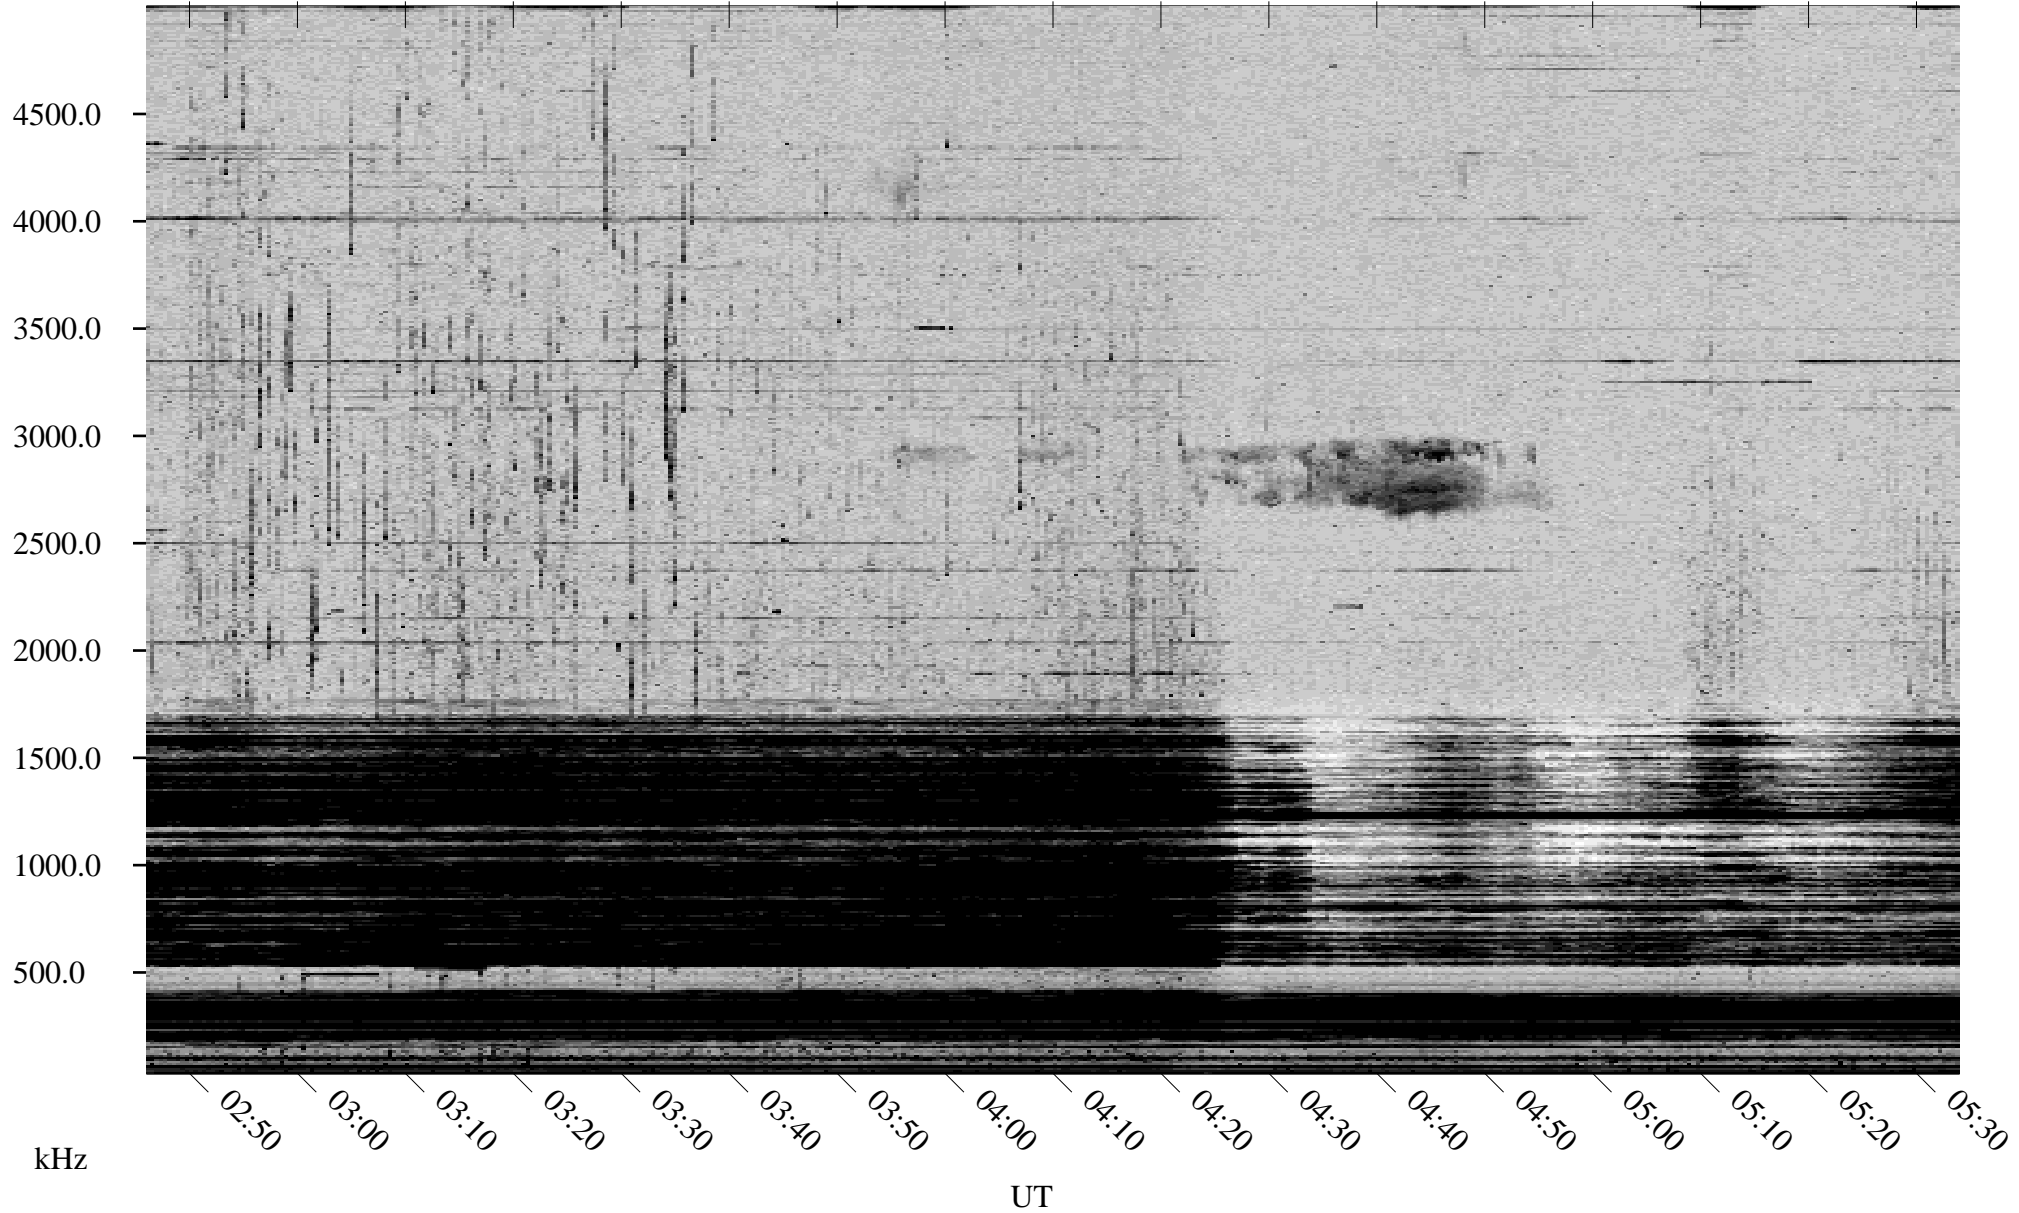

10/07/2002 Churchill, Manitoba

Linear Scale Black = 161 White = 15

ch02280l.r01m max_12

Page 1

10/08/2002 Churchill, Manitoba

Linear Scale Black = 161 White = 15

ch02280l.r01m max_12

Page 2

10/08/2002 Churchill, Manitoba

Linear Scale Black = 161 White = 15

ch02280l.r01m max_12

Page 3

10/08/2002 Churchill, Manitoba

Linear Scale Black = 161 White = 15

ch02280l.r01m max_12

Page 4

10/08/2002 Churchill, Manitoba

Linear Scale Black = 161 White = 15

ch02280l.r01m max_12

Page 5

10/08/2002 Churchill, Manitoba

Linear Scale Black = 161 White = 15

ch02280l.r01m max_12

Page 6

10/08/2002 Churchill, Manitoba

Linear Scale Black = 161 White = 15

ch02280l.r01m max_12

Page 7

UT