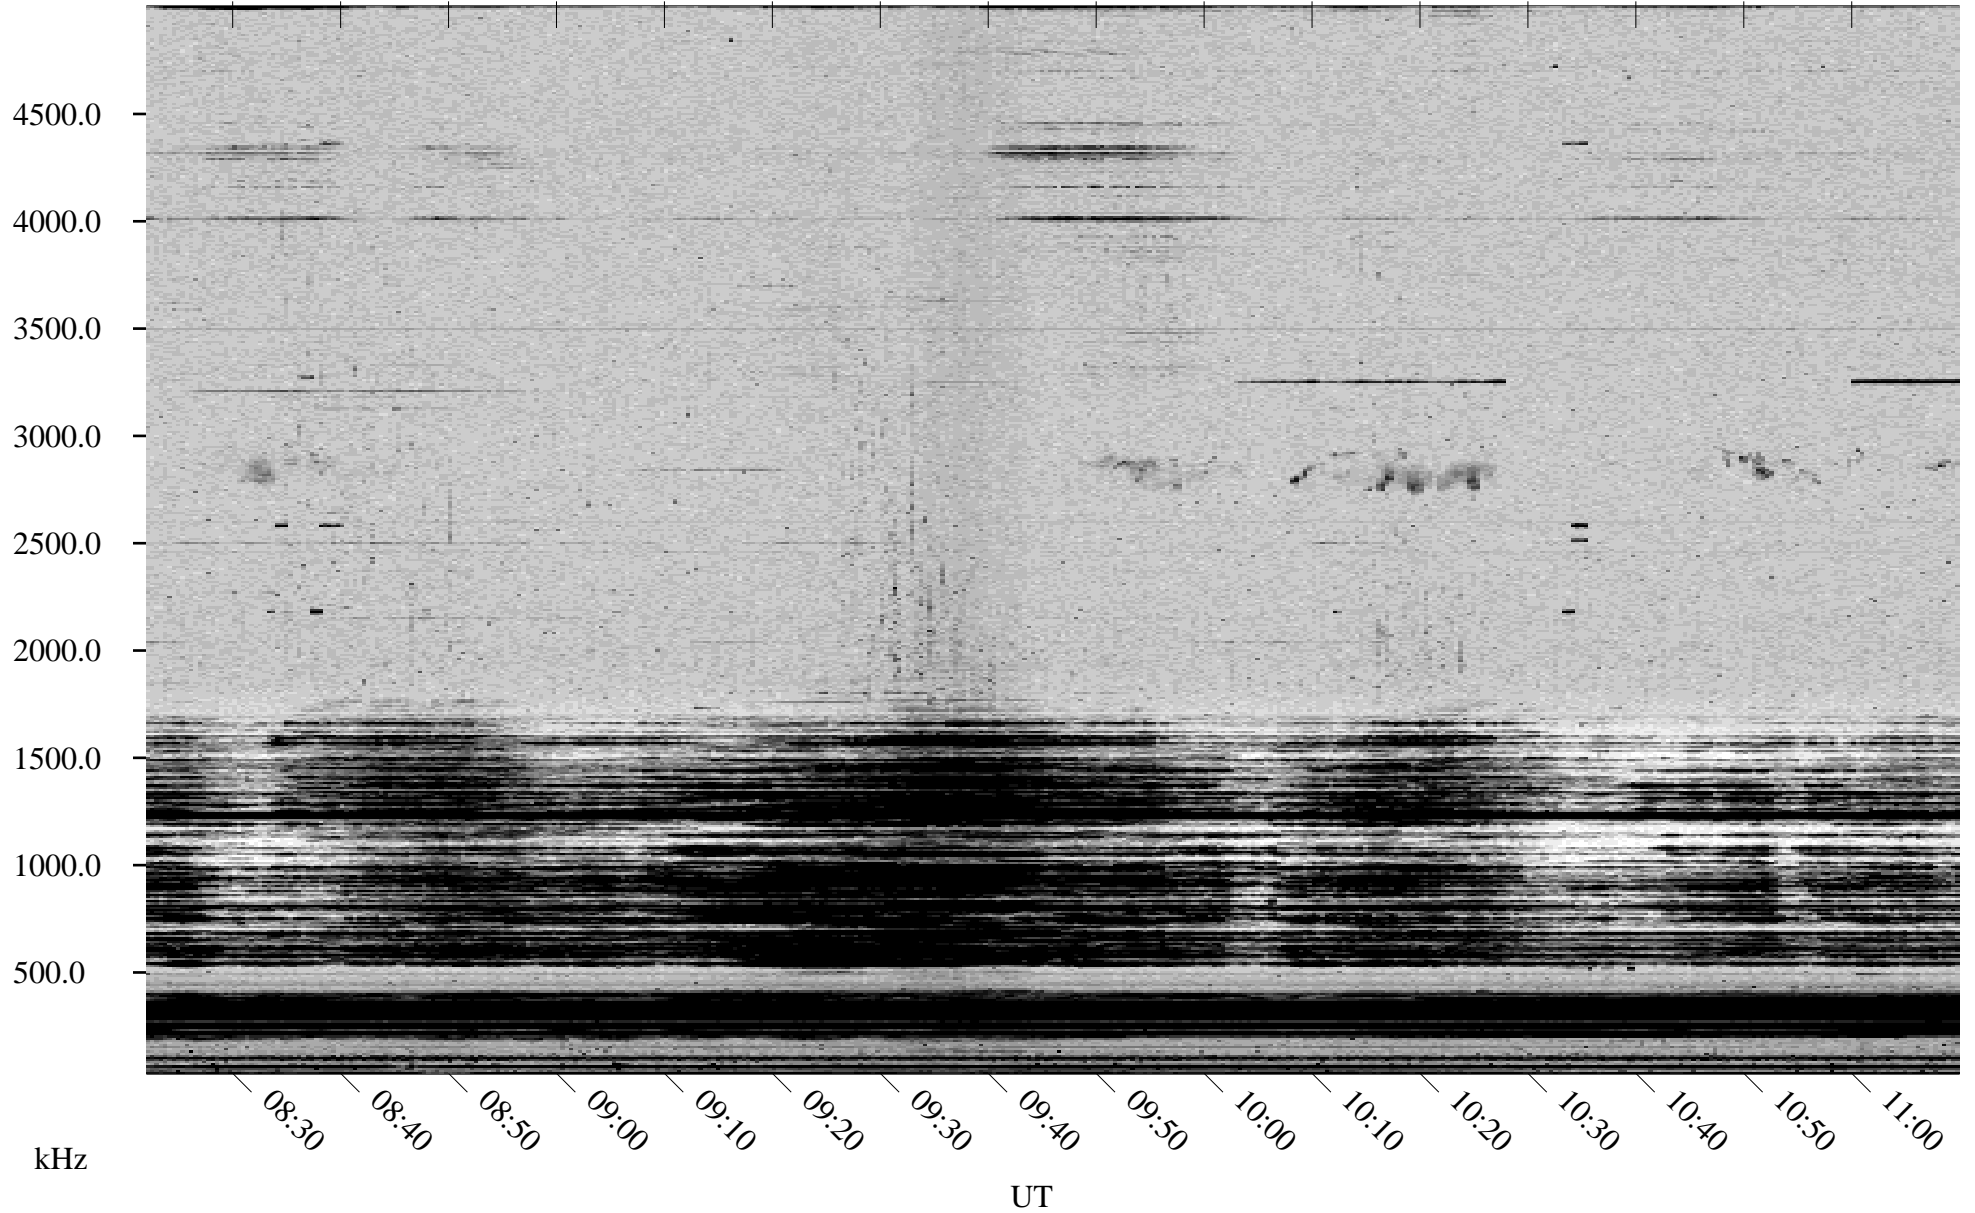

10/07/2002 Churchill, Manitoba

Linear Scale Black = 161 White = 15

ch02280l.r01m max_12

Page 1

10/08/2002 Churchill, Manitoba

Linear Scale Black = 161 White = 15

ch02280l.r01m max_12

Page 2

10/08/2002 Churchill, Manitoba

Linear Scale Black = 161 White = 15

ch02280l.r01m max_12

Page 3

10/08/2002 Churchill, Manitoba

Linear Scale Black = 161 White = 15

ch02280l.r01m max_12

Page 4

10/08/2002 Churchill, Manitoba

Linear Scale Black = 161 White = 15

ch02280l.r01m max_12

Page 5

10/08/2002 Churchill, Manitoba

Linear Scale Black = 161 White = 15

ch02280l.r01m max_12

Page 6

10/08/2002 Churchill, Manitoba

Linear Scale Black = 161 White = 15

ch02280l.r01m max_12

Page 7

UT