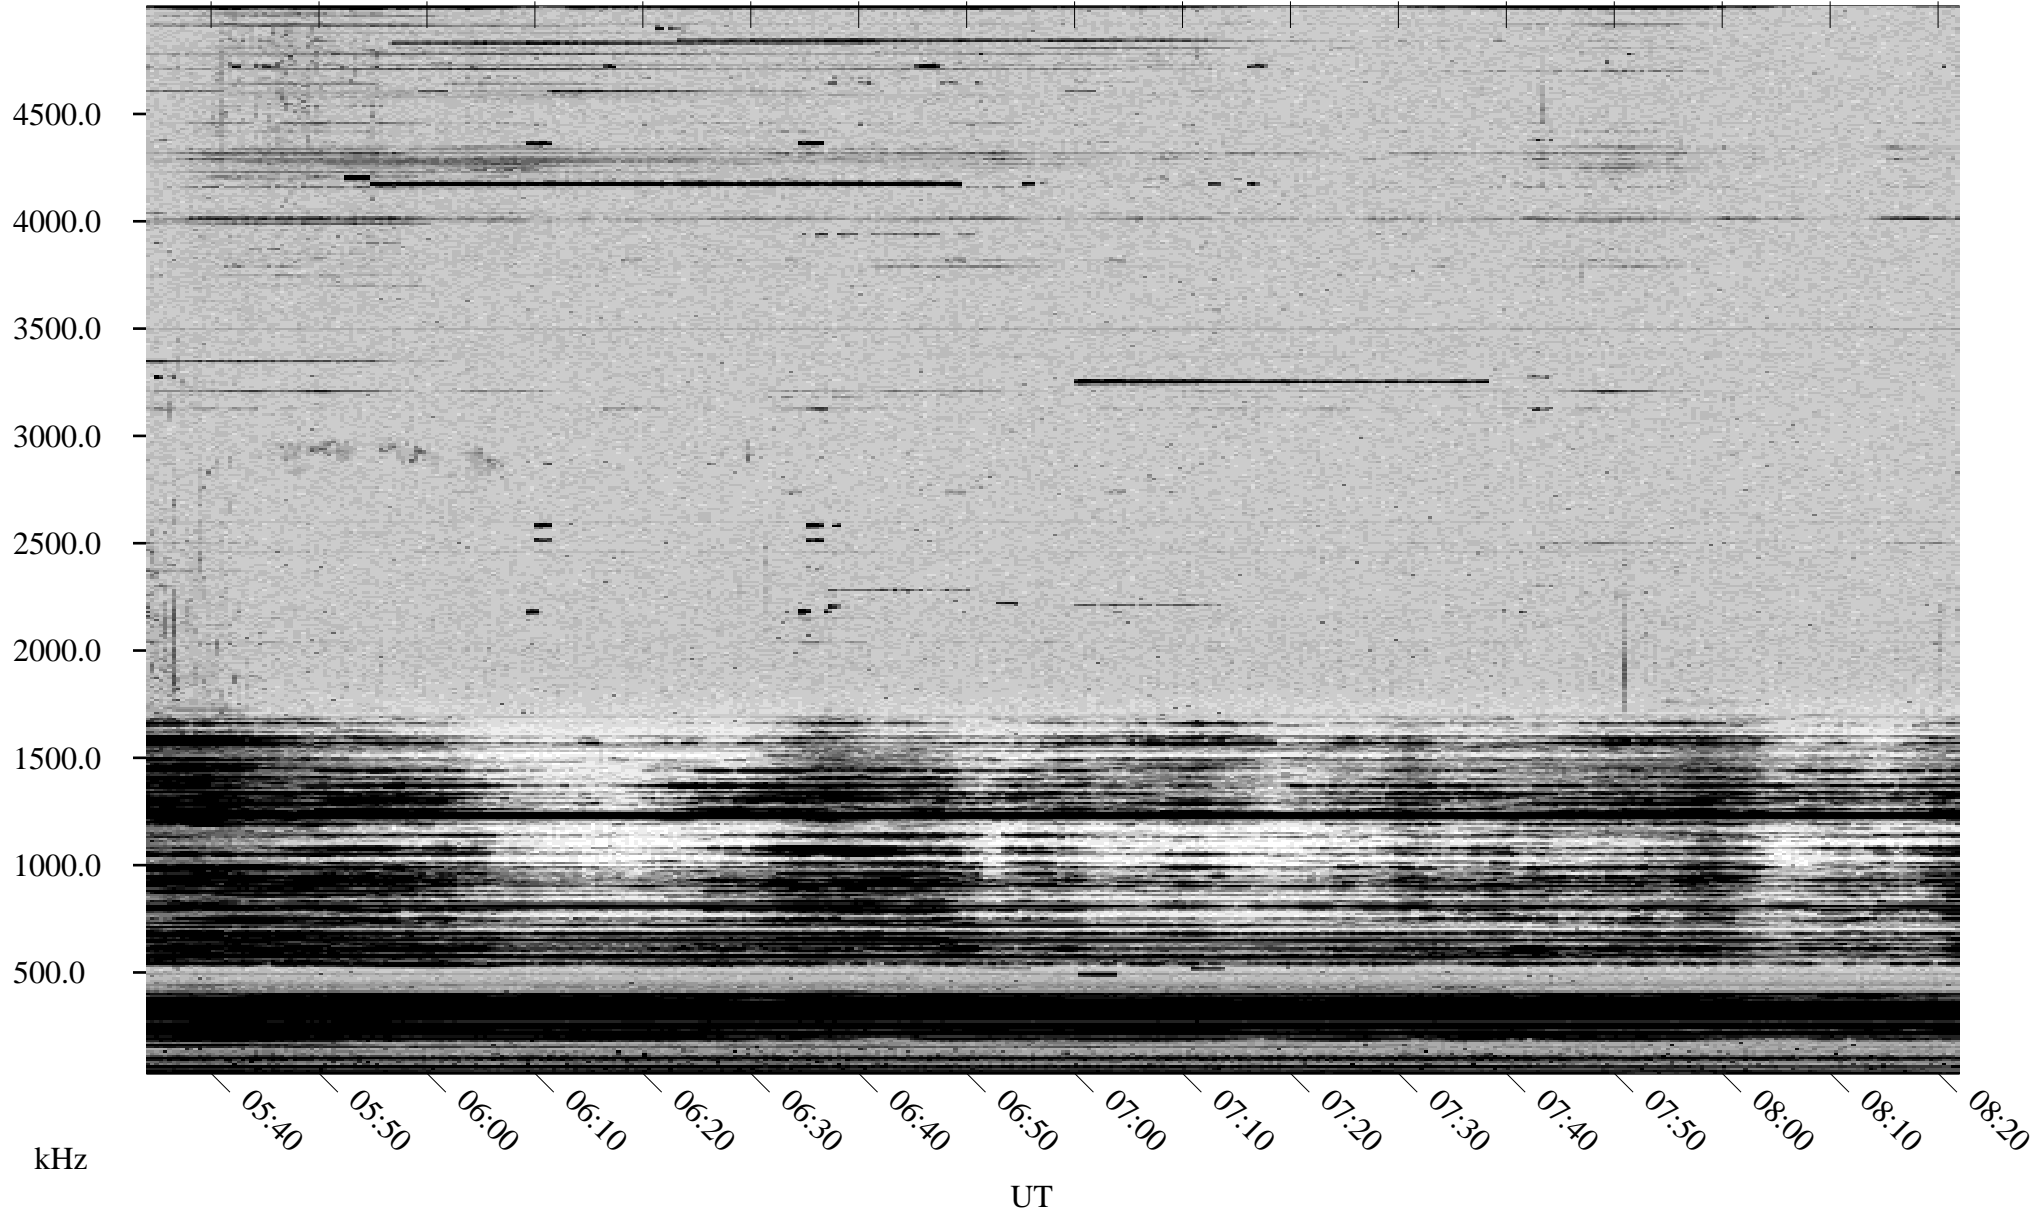

10/07/2002 Churchill, Manitoba

Linear Scale Black = 161 White = 15

ch02280l.r01m max_12

Page 1

10/08/2002 Churchill, Manitoba

Linear Scale Black = 161 White = 15

ch02280l.r01m max_12

Page 2

10/08/2002 Churchill, Manitoba

Linear Scale Black = 161 White = 15

ch02280l.r01m max_12

Page 3

10/08/2002 Churchill, Manitoba

Linear Scale Black = 161 White = 15

ch02280l.r01m max_12

Page 4

10/08/2002 Churchill, Manitoba

Linear Scale Black = 161 White = 15

ch02280l.r01m max_12

Page 5

10/08/2002 Churchill, Manitoba

Linear Scale Black = 161 White = 15

ch02280l.r01m max_12

Page 6

10/08/2002 Churchill, Manitoba

Linear Scale Black = 161 White = 15

ch02280l.r01m max_12

Page 7

UT