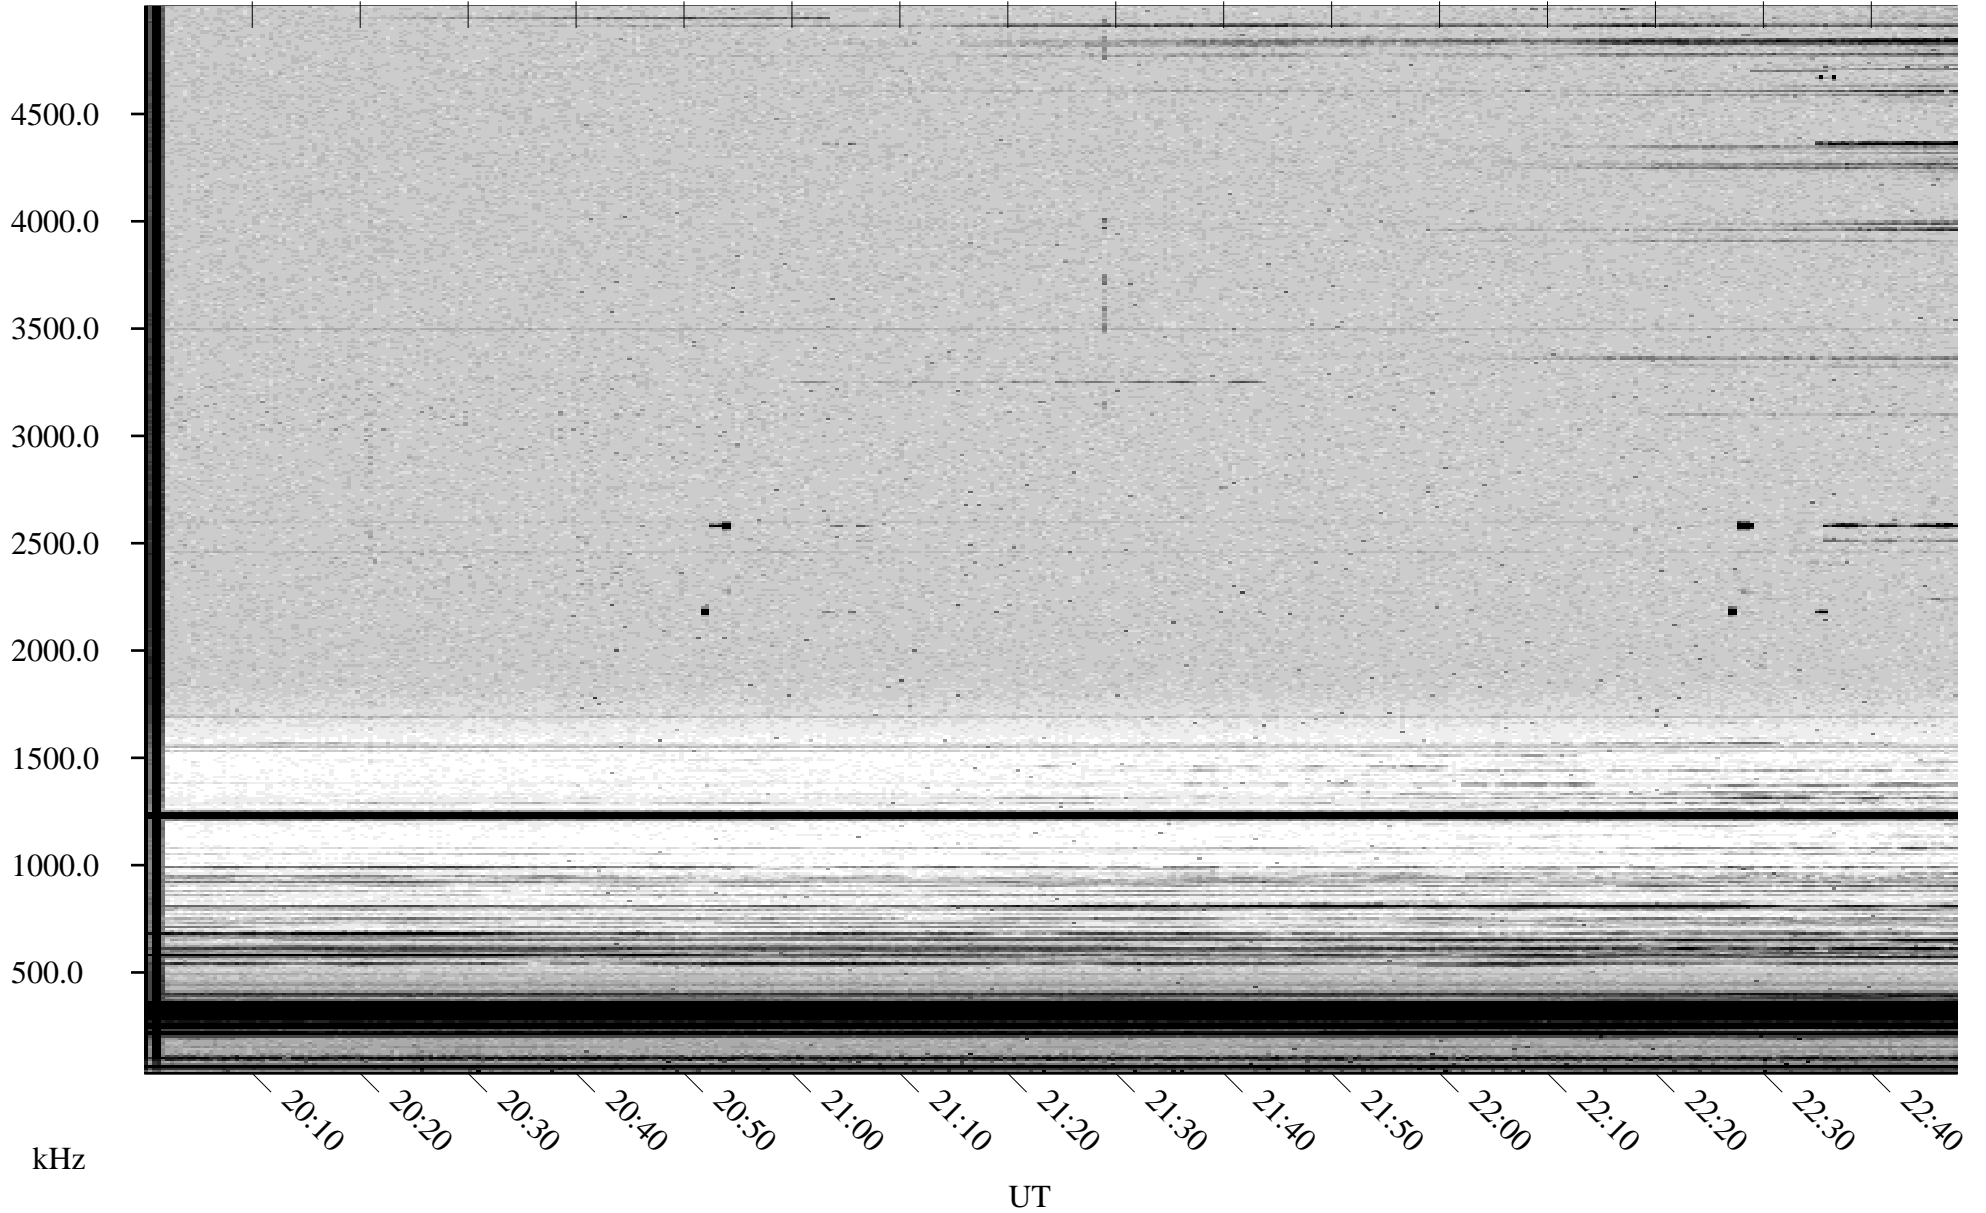

10/08/2002 Churchill, Manitoba

Linear Scale Black = 161 White = 15

ch022811.r00m max_12

Page 1

10/08/2002 Churchill, Manitoba

Linear Scale Black = 161 White = 15

ch022811.r00m max_12

Page 2

10/09/2002 Churchill, Manitoba

Linear Scale Black = 161 White = 15

ch022811.r00m max_12

Page 3

10/09/2002 Churchill, Manitoba

Linear Scale Black = 161 White = 15

ch02281l.r00m max_12

Page 4

10/09/2002 Churchill, Manitoba

Linear Scale Black = 161 White = 15

ch022811.r00m max_12

Page 5

10/09/2002 Churchill, Manitoba

Linear Scale Black = 161 White = 15

ch022811.r00m max_12

Page 6

10/09/2002 Churchill, Manitoba

Linear Scale Black = 161 White = 15

ch022811.r00m max_12

Page 7

10/09/2002 Churchill, Manitoba

Linear Scale Black = 161 White = 15

ch022811.r00m max_12