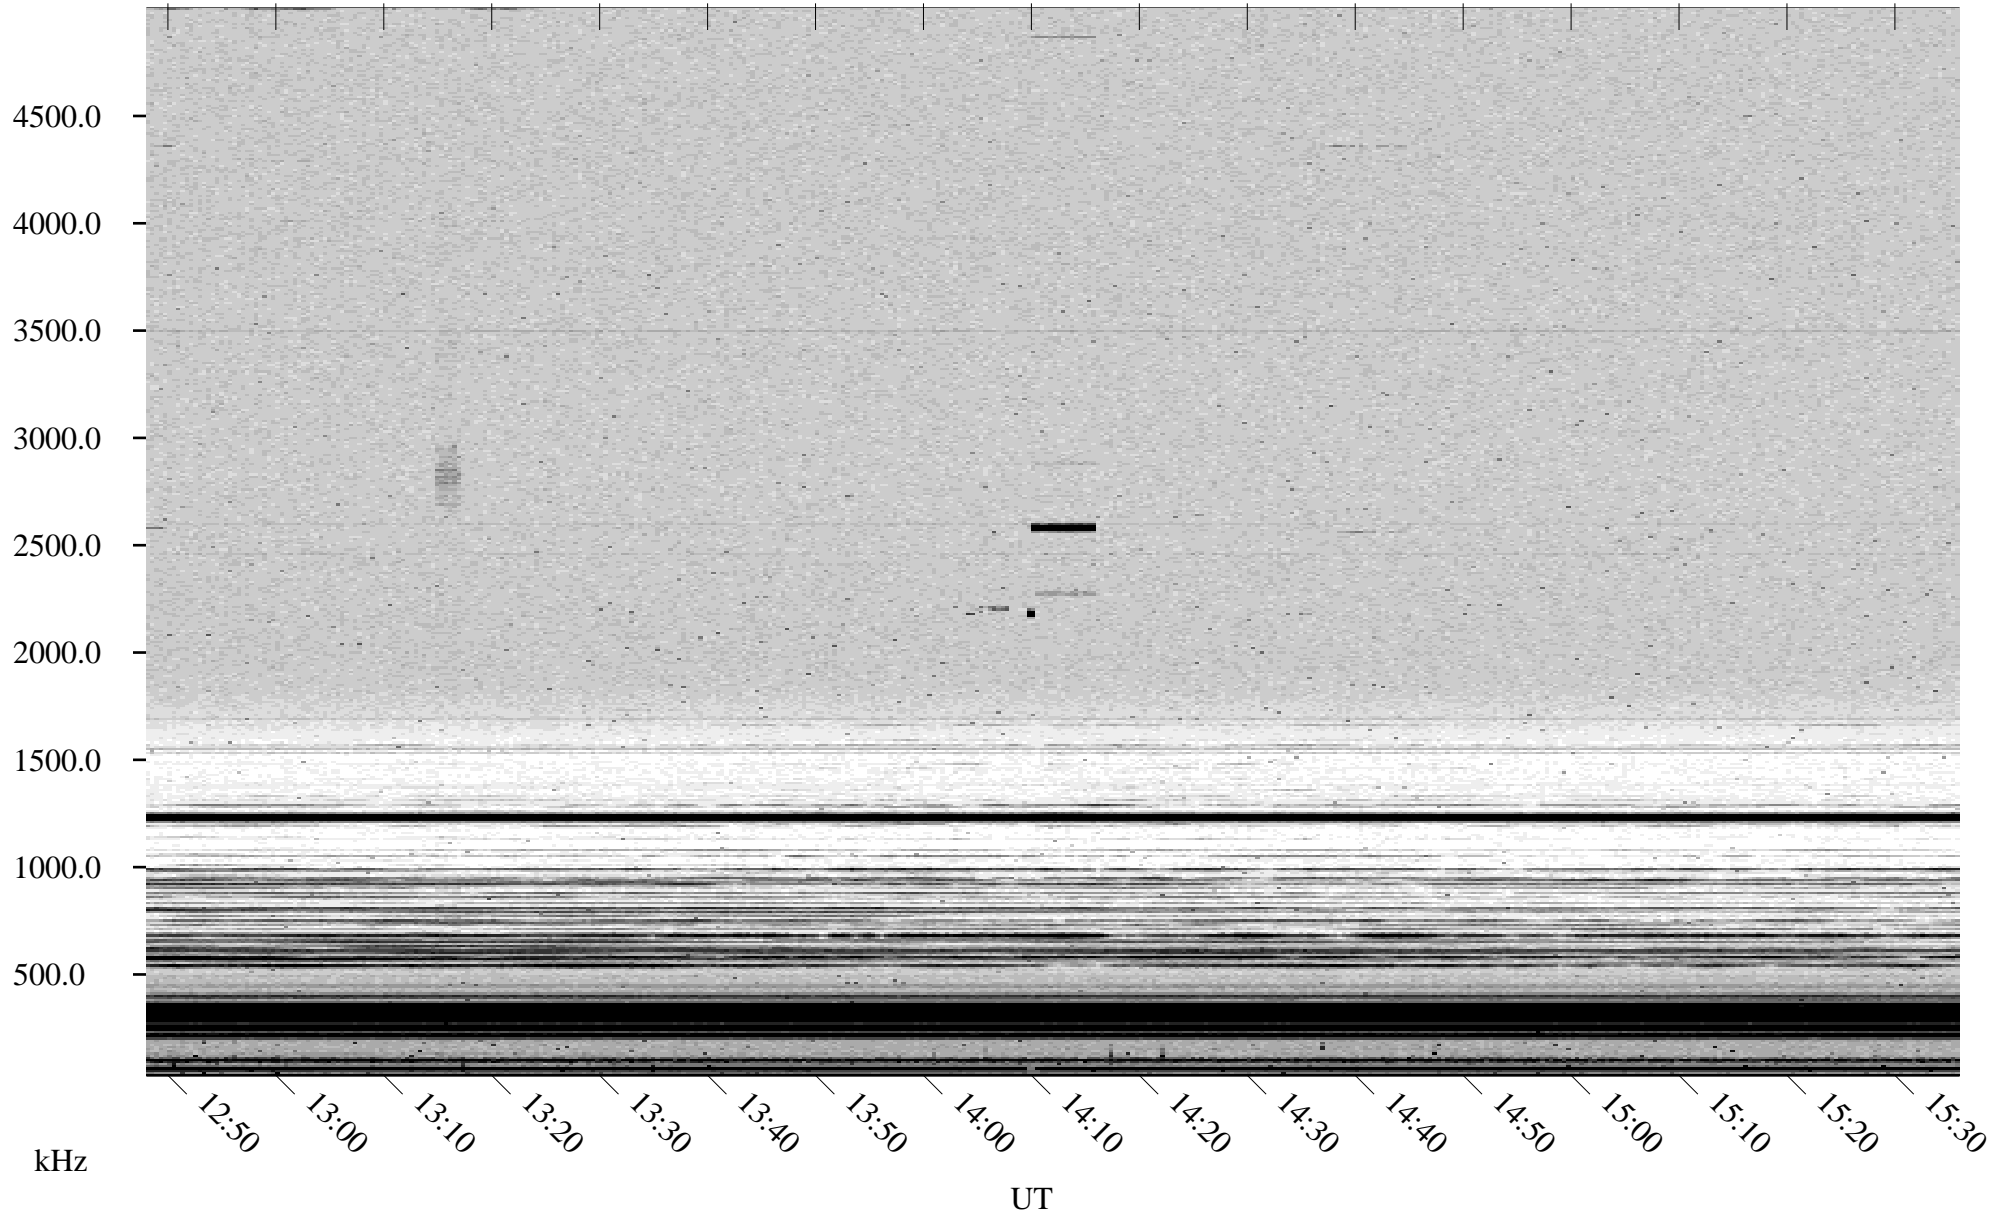

10/09/2002 Churchill, Manitoba

Linear Scale Black = 161 White = 15

ch022811.r00m max_12

Page 3

10/09/2002 Churchill, Manitoba

Linear Scale Black = 161 White = 15

ch02281l.r00m max_12

Page 4

10/09/2002 Churchill, Manitoba

Linear Scale Black = 161 White = 15

ch022811.r00m max_12

Page 5

10/09/2002 Churchill, Manitoba

Linear Scale Black = 161 White = 15

ch022811.r00m max_12

Page 6

10/09/2002 Churchill, Manitoba

Linear Scale Black = 161 White = 15

ch022811.r00m max_12

Page 7

10/09/2002 Churchill, Manitoba

Linear Scale Black = 161 White = 15

ch022811.r00m max_12