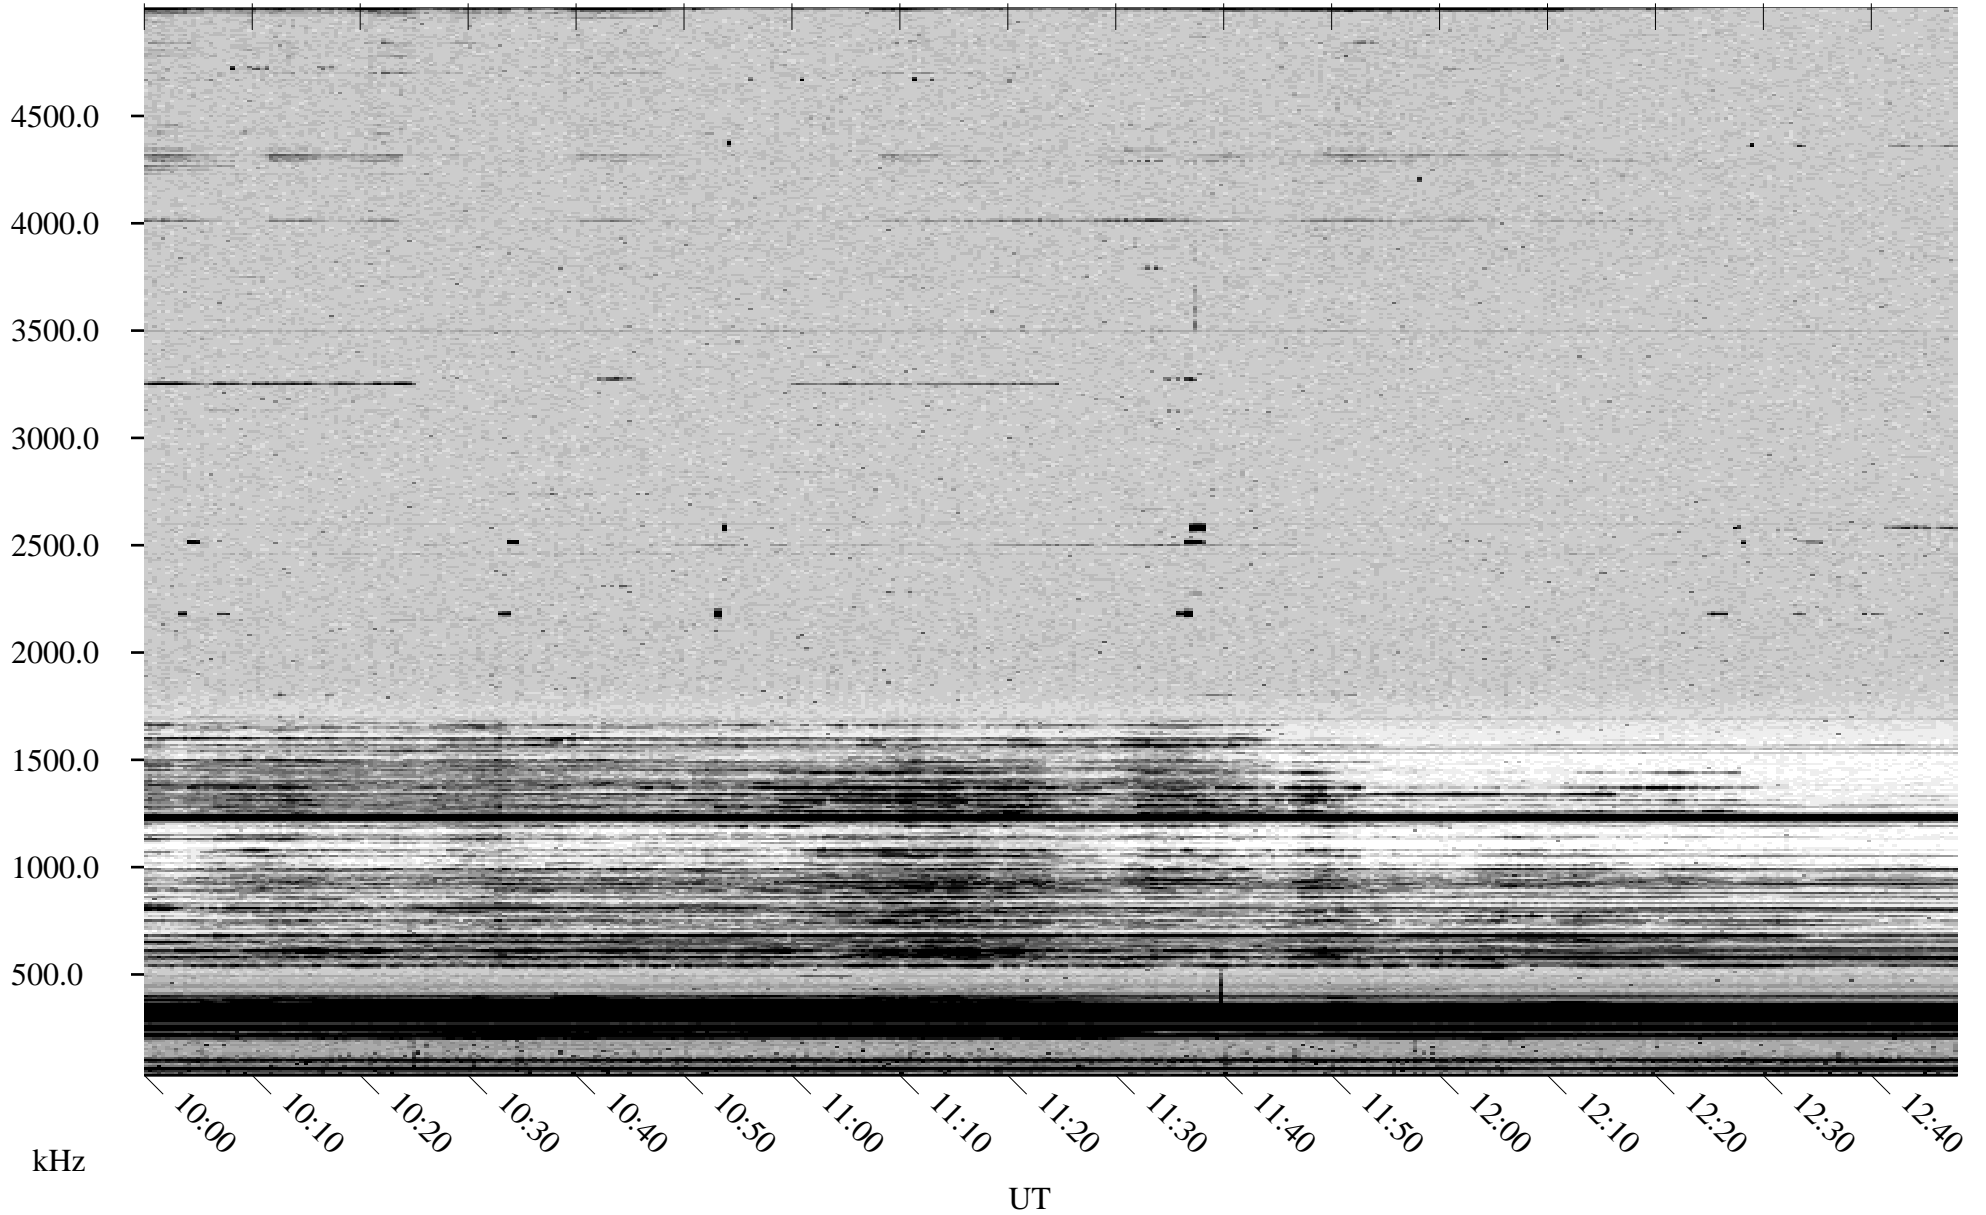

10/08/2002 Churchill, Manitoba

Linear Scale Black = 161 White = 15

ch022811.r00m max_12

Page 1

10/08/2002 Churchill, Manitoba

Linear Scale Black = 161 White = 15

ch022811.r00m max_12

Page 2

10/09/2002 Churchill, Manitoba

Linear Scale Black = 161 White = 15

ch022811.r00m max_12

Page 3

10/09/2002 Churchill, Manitoba

Linear Scale Black = 161 White = 15

ch02281l.r00m max_12

Page 4

10/09/2002 Churchill, Manitoba

Linear Scale Black = 161 White = 15

ch022811.r00m max_12

Page 5

10/09/2002 Churchill, Manitoba

Linear Scale Black = 161 White = 15

ch022811.r00m max_12

Page 6

10/09/2002 Churchill, Manitoba

Linear Scale Black = 161 White = 15

ch022811.r00m max_12

Page 7

10/09/2002 Churchill, Manitoba

Linear Scale Black = 161 White = 15

ch022811.r00m max_12