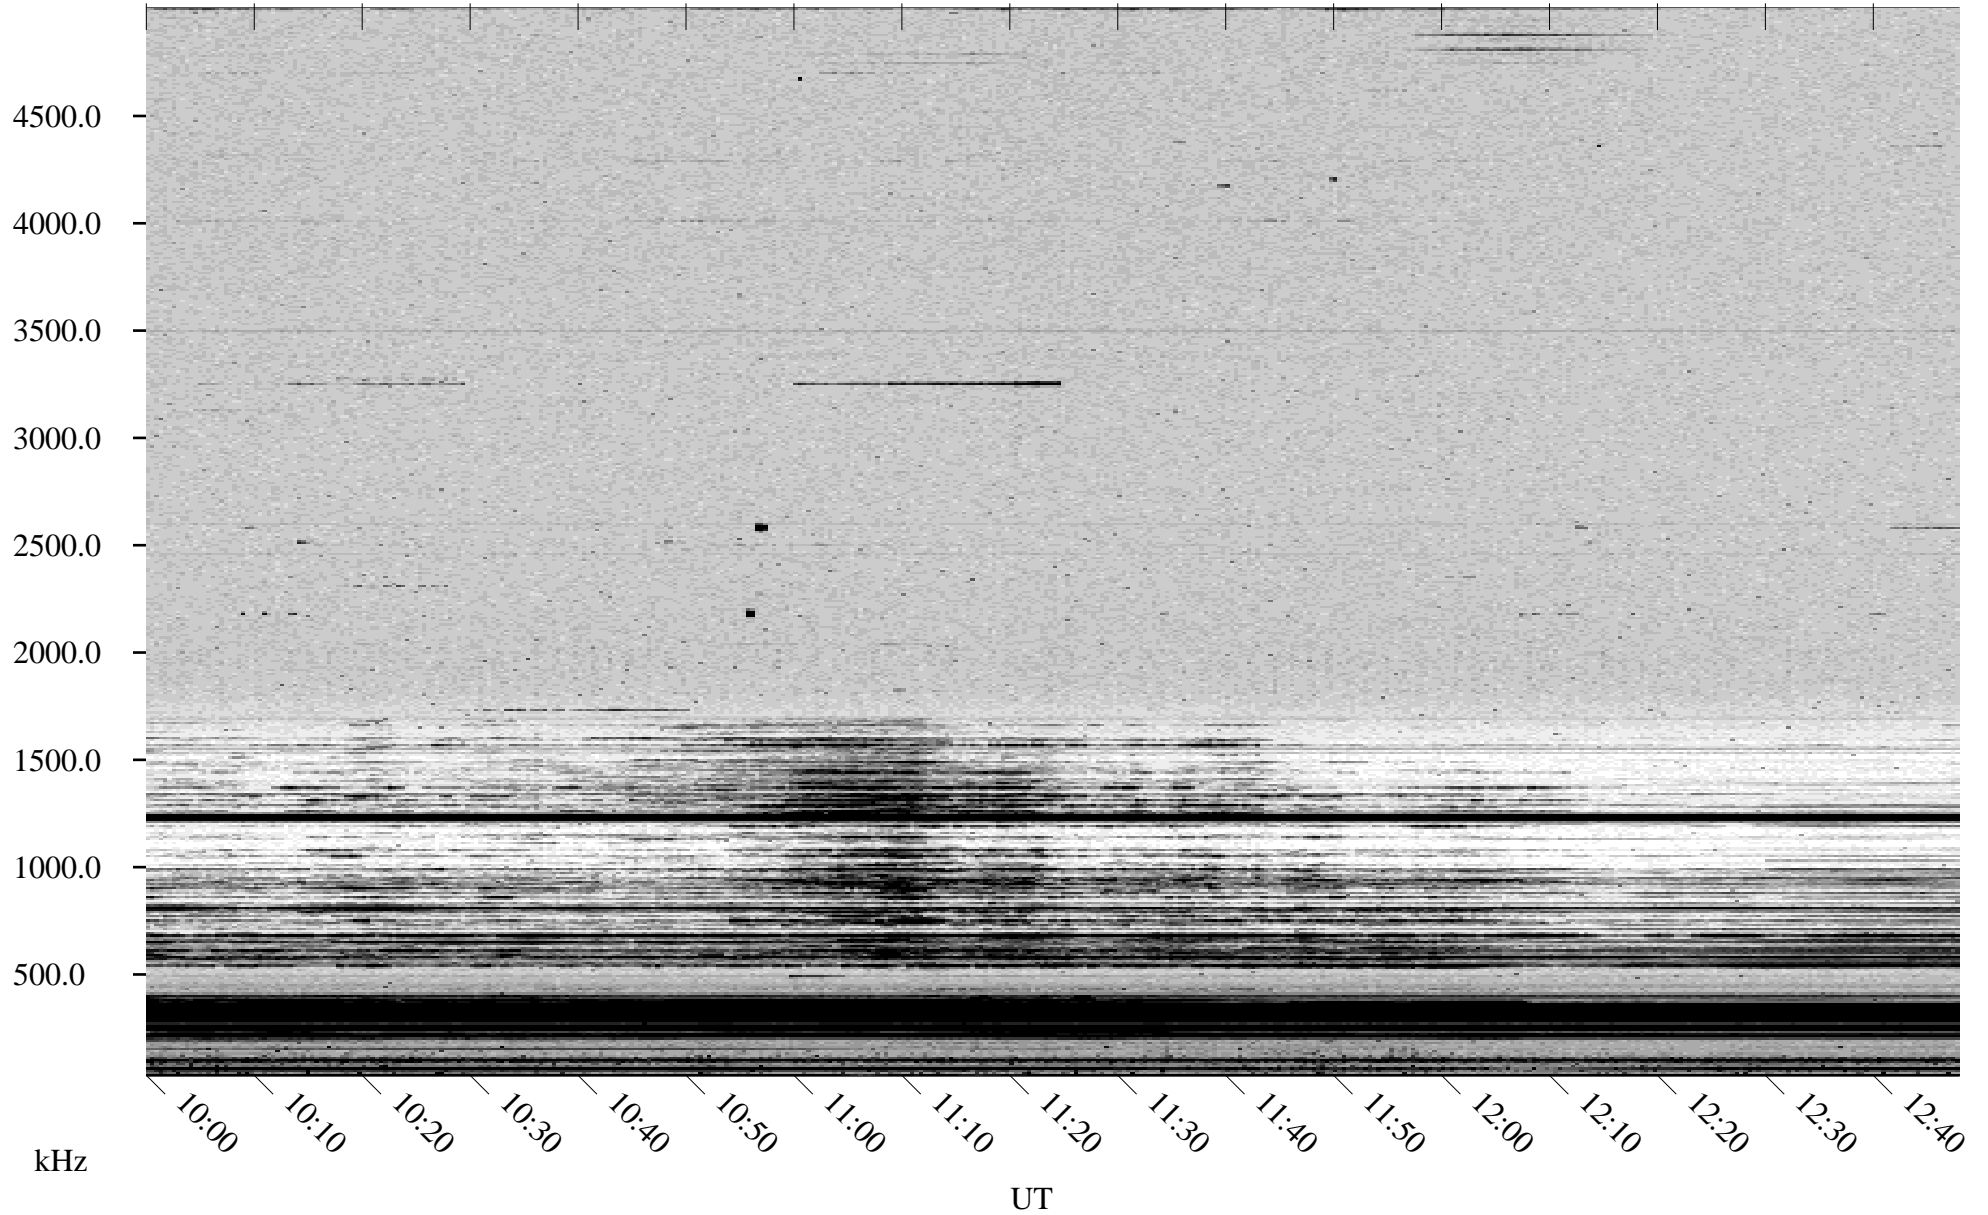

10/09/2002 Churchill, Manitoba

Linear Scale Black = 161 White = 15

ch02282l.r00m max_12

Page 1

10/09/2002 Churchill, Manitoba

Linear Scale Black = 161 White = 15

ch02282l.r00m max_12

Page 2

10/10/2002 Churchill, Manitoba

Linear Scale Black = 161 White = 15

ch02282l.r00m max_12

Page 3

10/10/2002 Churchill, Manitoba

Linear Scale Black = 161 White = 15

ch02282l.r00m max_12

Page 4

10/10/2002 Churchill, Manitoba

Linear Scale Black = 161 White = 15

ch02282l.r00m max_12

Page 5

10/10/2002 Churchill, Manitoba

Linear Scale Black = 161 White = 15

ch02282l.r00m max_12

Page 6

10/10/2002 Churchill, Manitoba

Linear Scale Black = 161 White = 15

ch02282l.r00m max_12

Page 7

10/10/2002 Churchill, Manitoba

Linear Scale Black = 161 White = 15

ch02282l.r00m max_12