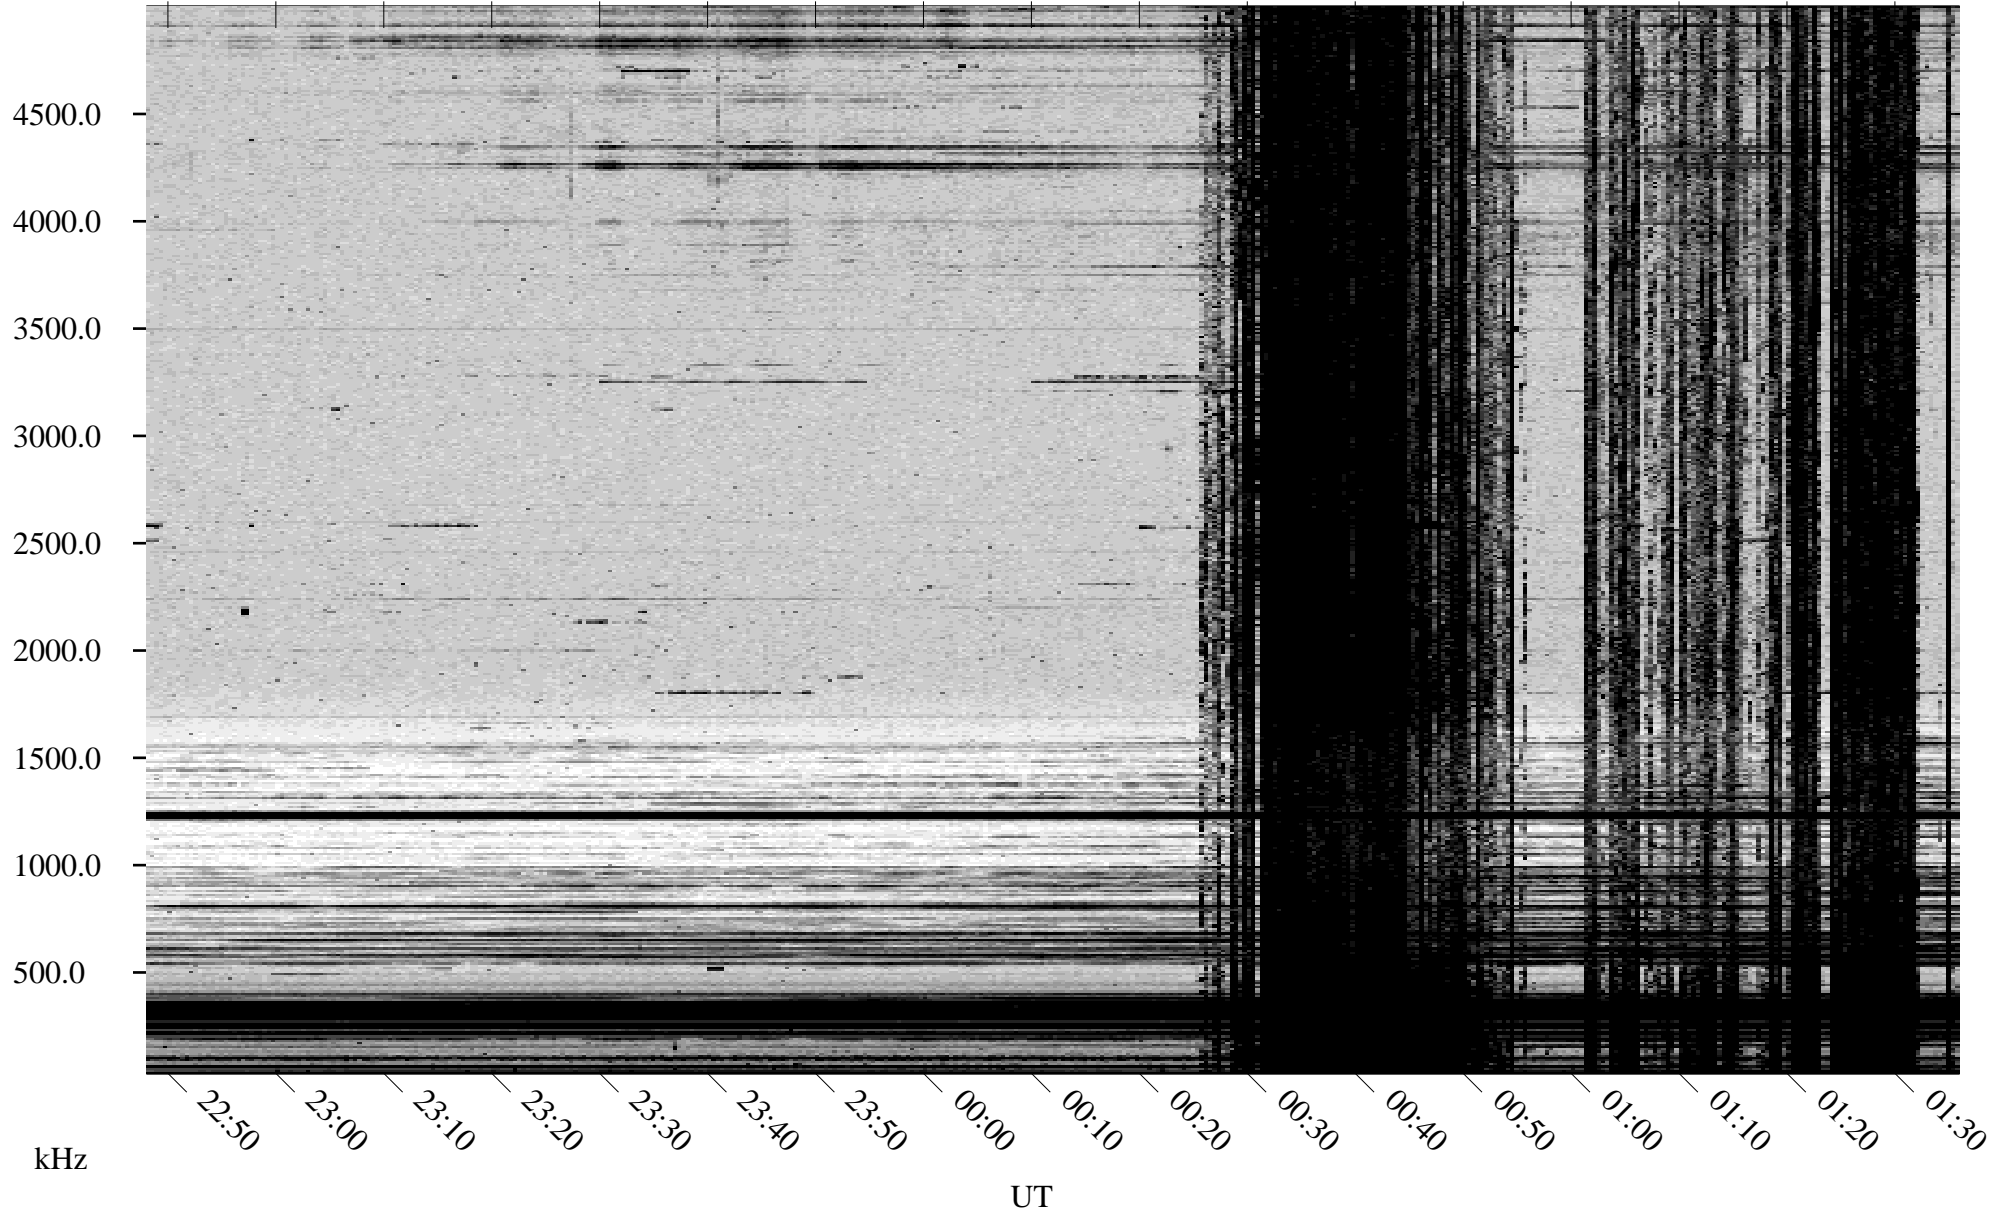

10/09/2002 Churchill, Manitoba

Linear Scale Black = 161 White = 15

ch02282l.r00m max_12

Page 1

10/09/2002 Churchill, Manitoba

Linear Scale Black = 161 White = 15

ch02282l.r00m max_12

Page 2

10/10/2002 Churchill, Manitoba

Linear Scale Black = 161 White = 15

ch02282l.r00m max_12

Page 3

10/10/2002 Churchill, Manitoba

Linear Scale Black = 161 White = 15

ch02282l.r00m max_12

Page 4

10/10/2002 Churchill, Manitoba

Linear Scale Black = 161 White = 15

ch02282l.r00m max_12

Page 5

10/10/2002 Churchill, Manitoba

Linear Scale Black = 161 White = 15

ch02282l.r00m max_12

Page 6

10/10/2002 Churchill, Manitoba

Linear Scale Black = 161 White = 15

ch02282l.r00m max_12

Page 7

10/10/2002 Churchill, Manitoba

Linear Scale Black = 161 White = 15

ch02282l.r00m max_12