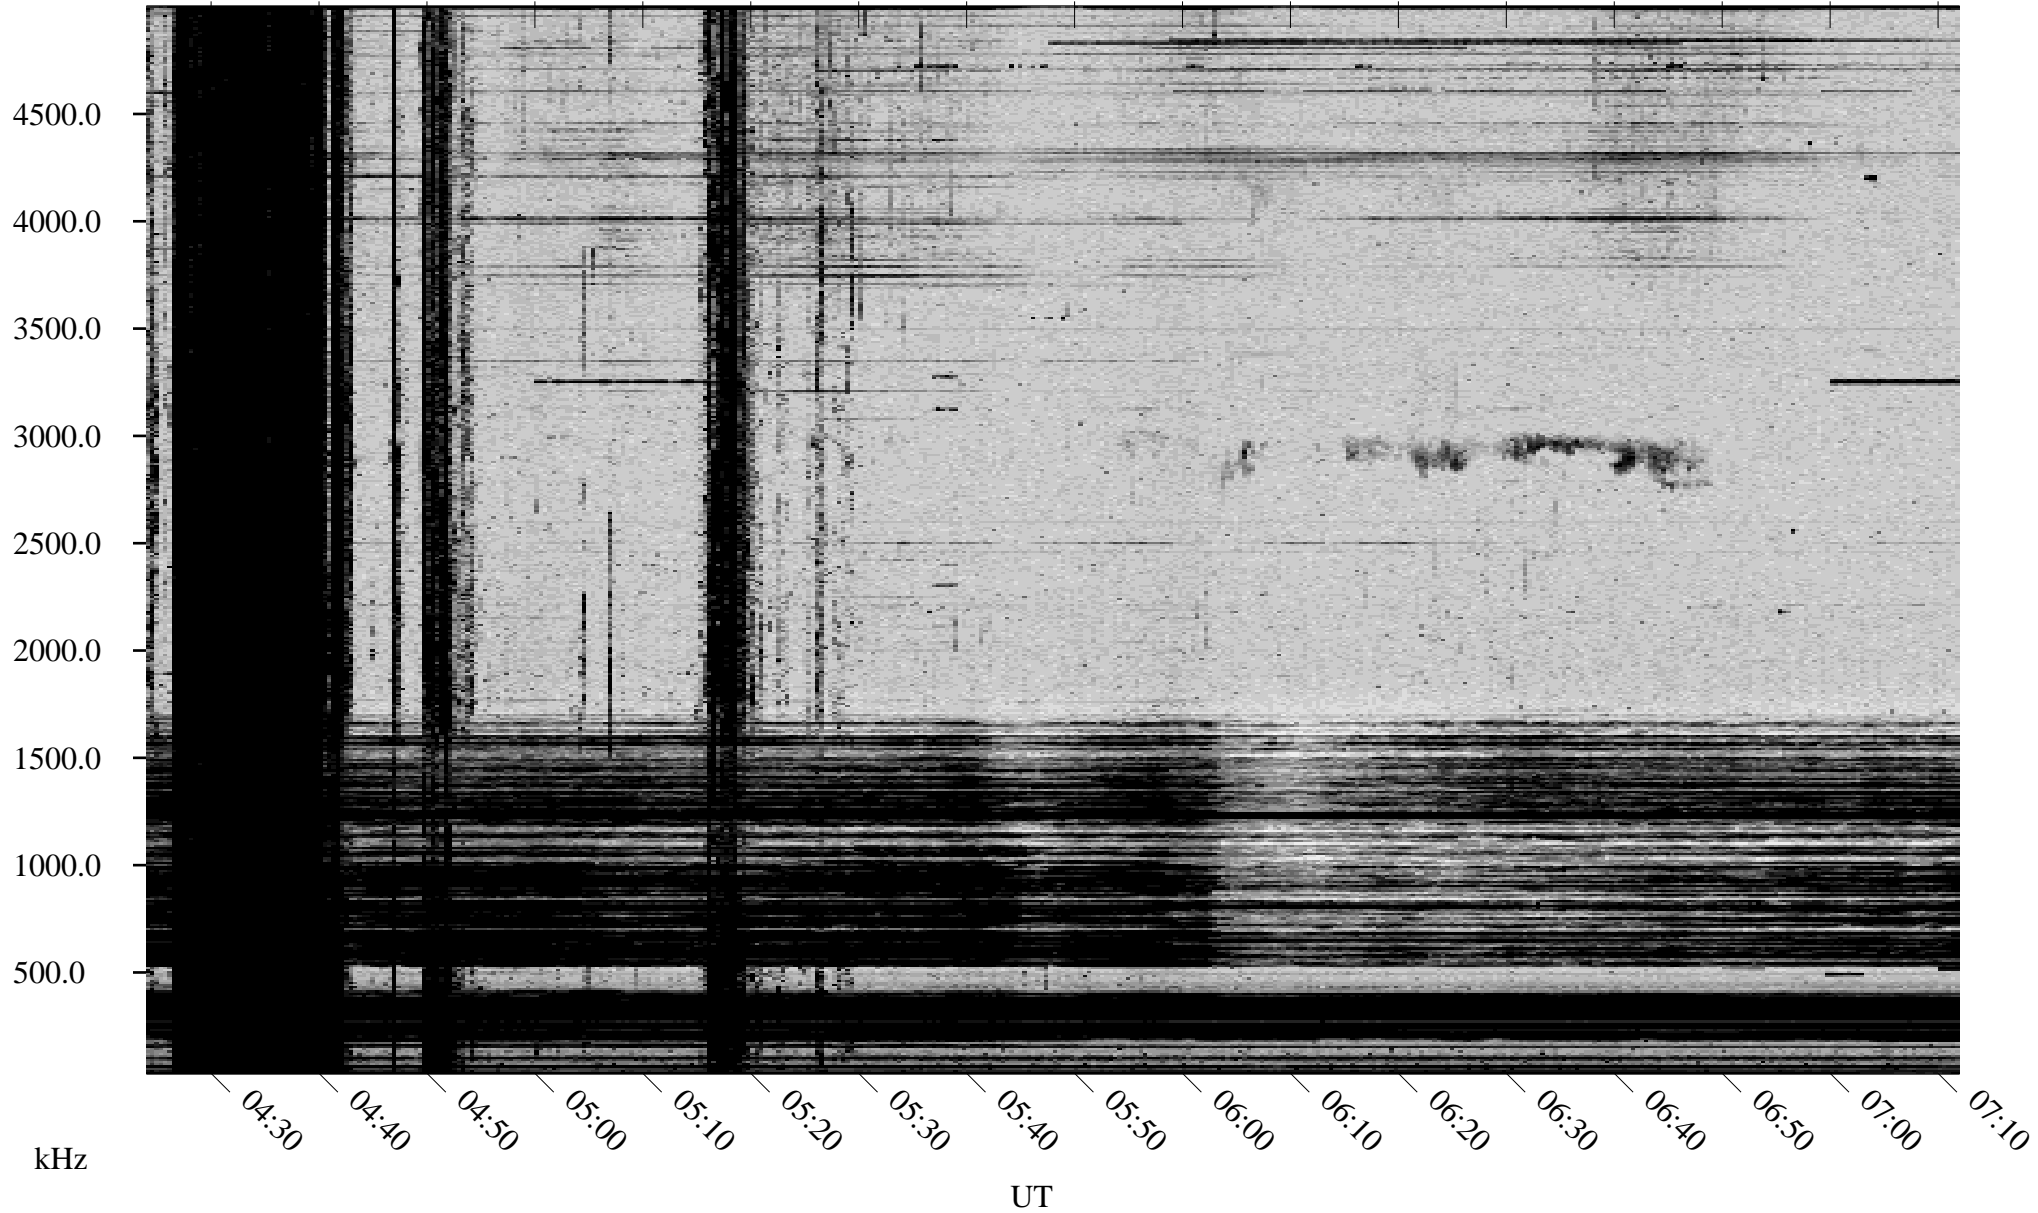

10/09/2002 Churchill, Manitoba

Linear Scale Black = 161 White = 15

ch02282l.r00m max_12

Page 1

10/09/2002 Churchill, Manitoba

Linear Scale Black = 161 White = 15

ch02282l.r00m max_12

Page 2

10/10/2002 Churchill, Manitoba

Linear Scale Black = 161 White = 15

ch02282l.r00m max_12

Page 3

10/10/2002 Churchill, Manitoba

Linear Scale Black = 161 White = 15

ch02282l.r00m max_12

Page 4

10/10/2002 Churchill, Manitoba

Linear Scale Black = 161 White = 15

ch02282l.r00m max_12

Page 5

10/10/2002 Churchill, Manitoba

Linear Scale Black = 161 White = 15

ch02282l.r00m max_12

Page 6

10/10/2002 Churchill, Manitoba

Linear Scale Black = 161 White = 15

ch02282l.r00m max_12

Page 7

10/10/2002 Churchill, Manitoba

Linear Scale Black = 161 White = 15

ch02282l.r00m max_12