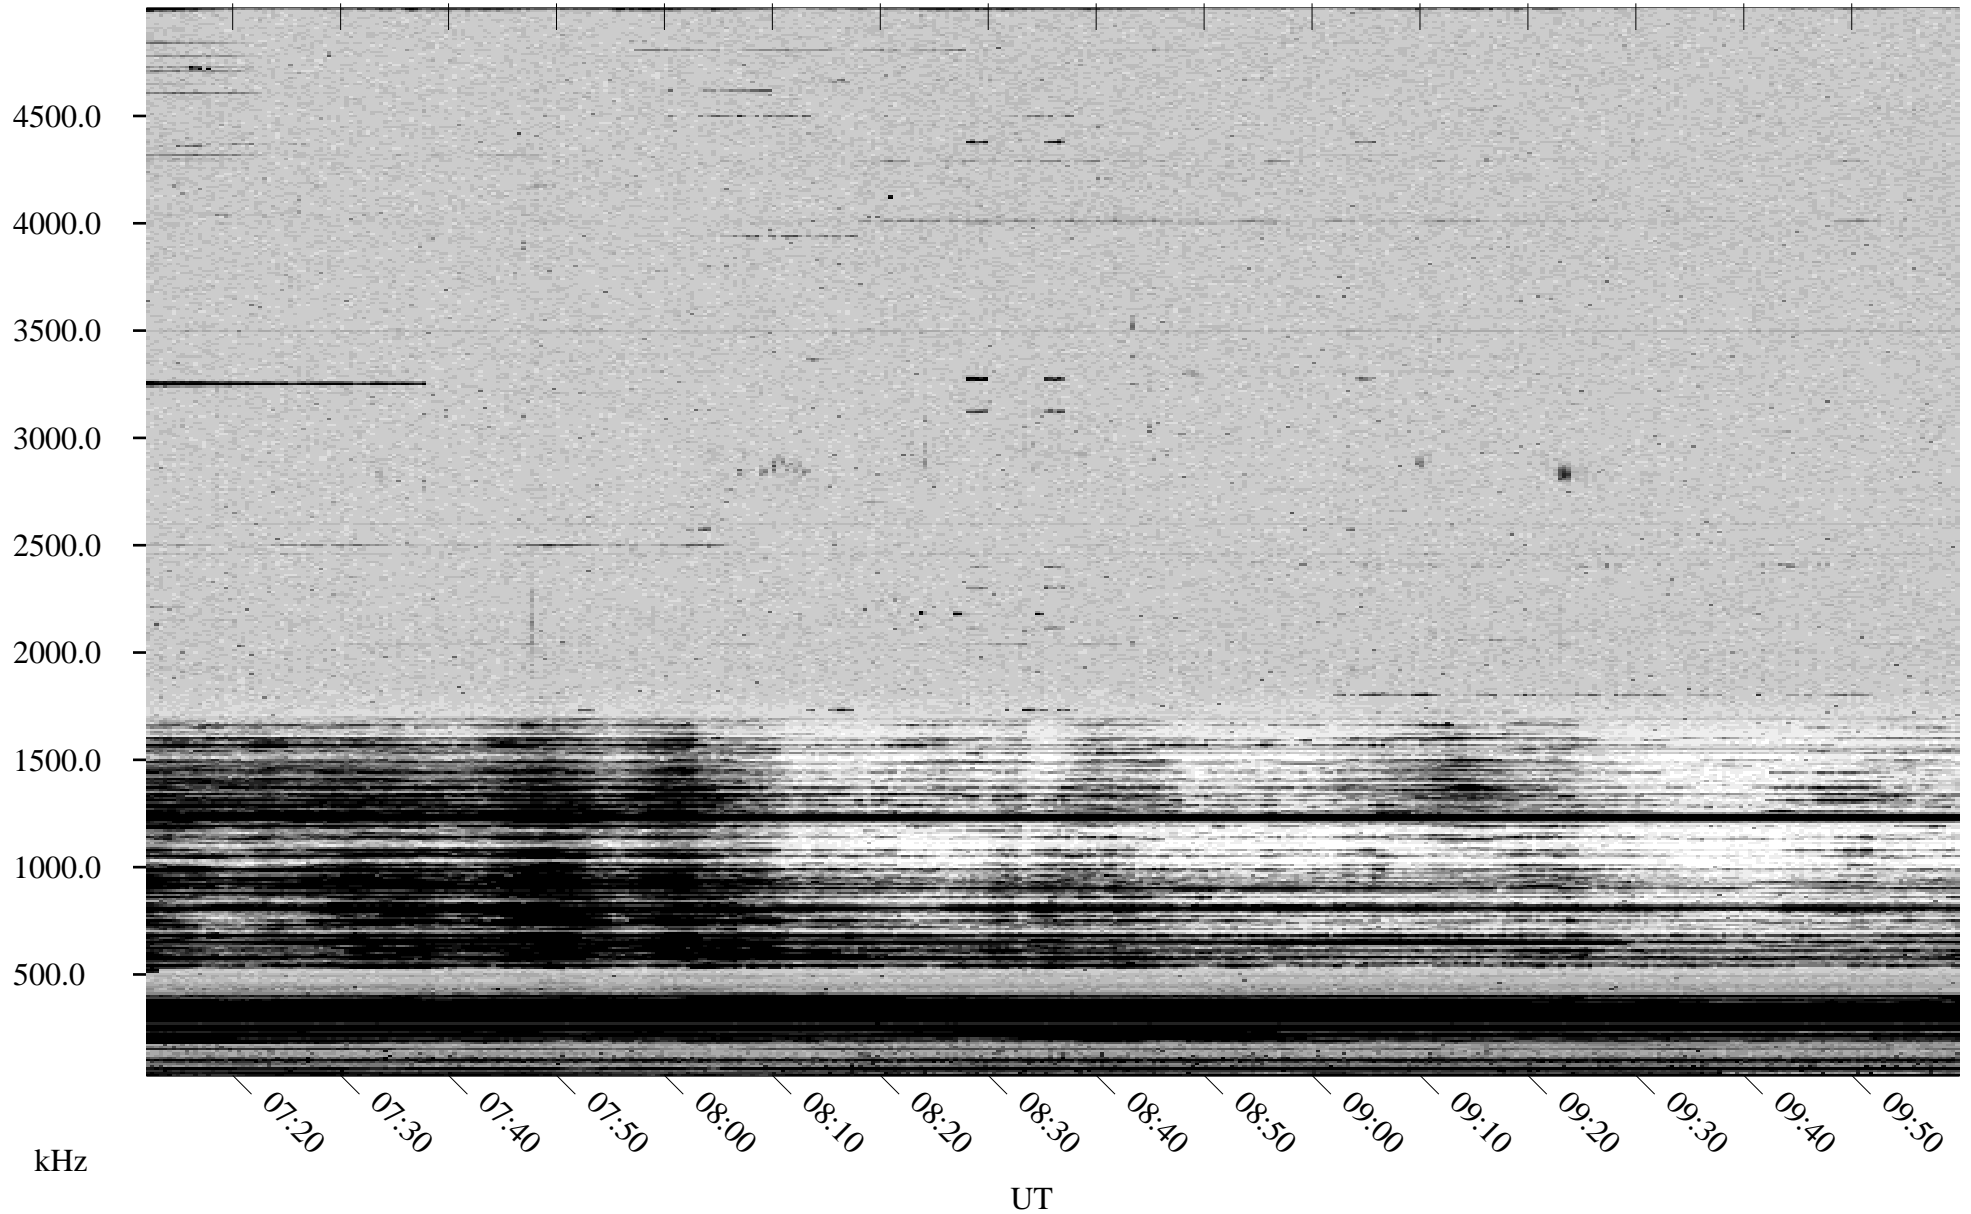

10/09/2002 Churchill, Manitoba

Linear Scale Black = 161 White = 15

ch02282l.r00m max_12

Page 1

10/09/2002 Churchill, Manitoba

Linear Scale Black = 161 White = 15

ch02282l.r00m max_12

Page 2

10/10/2002 Churchill, Manitoba

Linear Scale Black = 161 White = 15

ch02282l.r00m max_12

Page 3

10/10/2002 Churchill, Manitoba

Linear Scale Black = 161 White = 15

ch02282l.r00m max_12

Page 4

10/10/2002 Churchill, Manitoba

Linear Scale Black = 161 White = 15

ch02282l.r00m max_12

Page 5

10/10/2002 Churchill, Manitoba

Linear Scale Black = 161 White = 15

ch02282l.r00m max_12

Page 6

10/10/2002 Churchill, Manitoba

Linear Scale Black = 161 White = 15

ch02282l.r00m max_12

Page 7

10/10/2002 Churchill, Manitoba

Linear Scale Black = 161 White = 15

ch02282l.r00m max_12