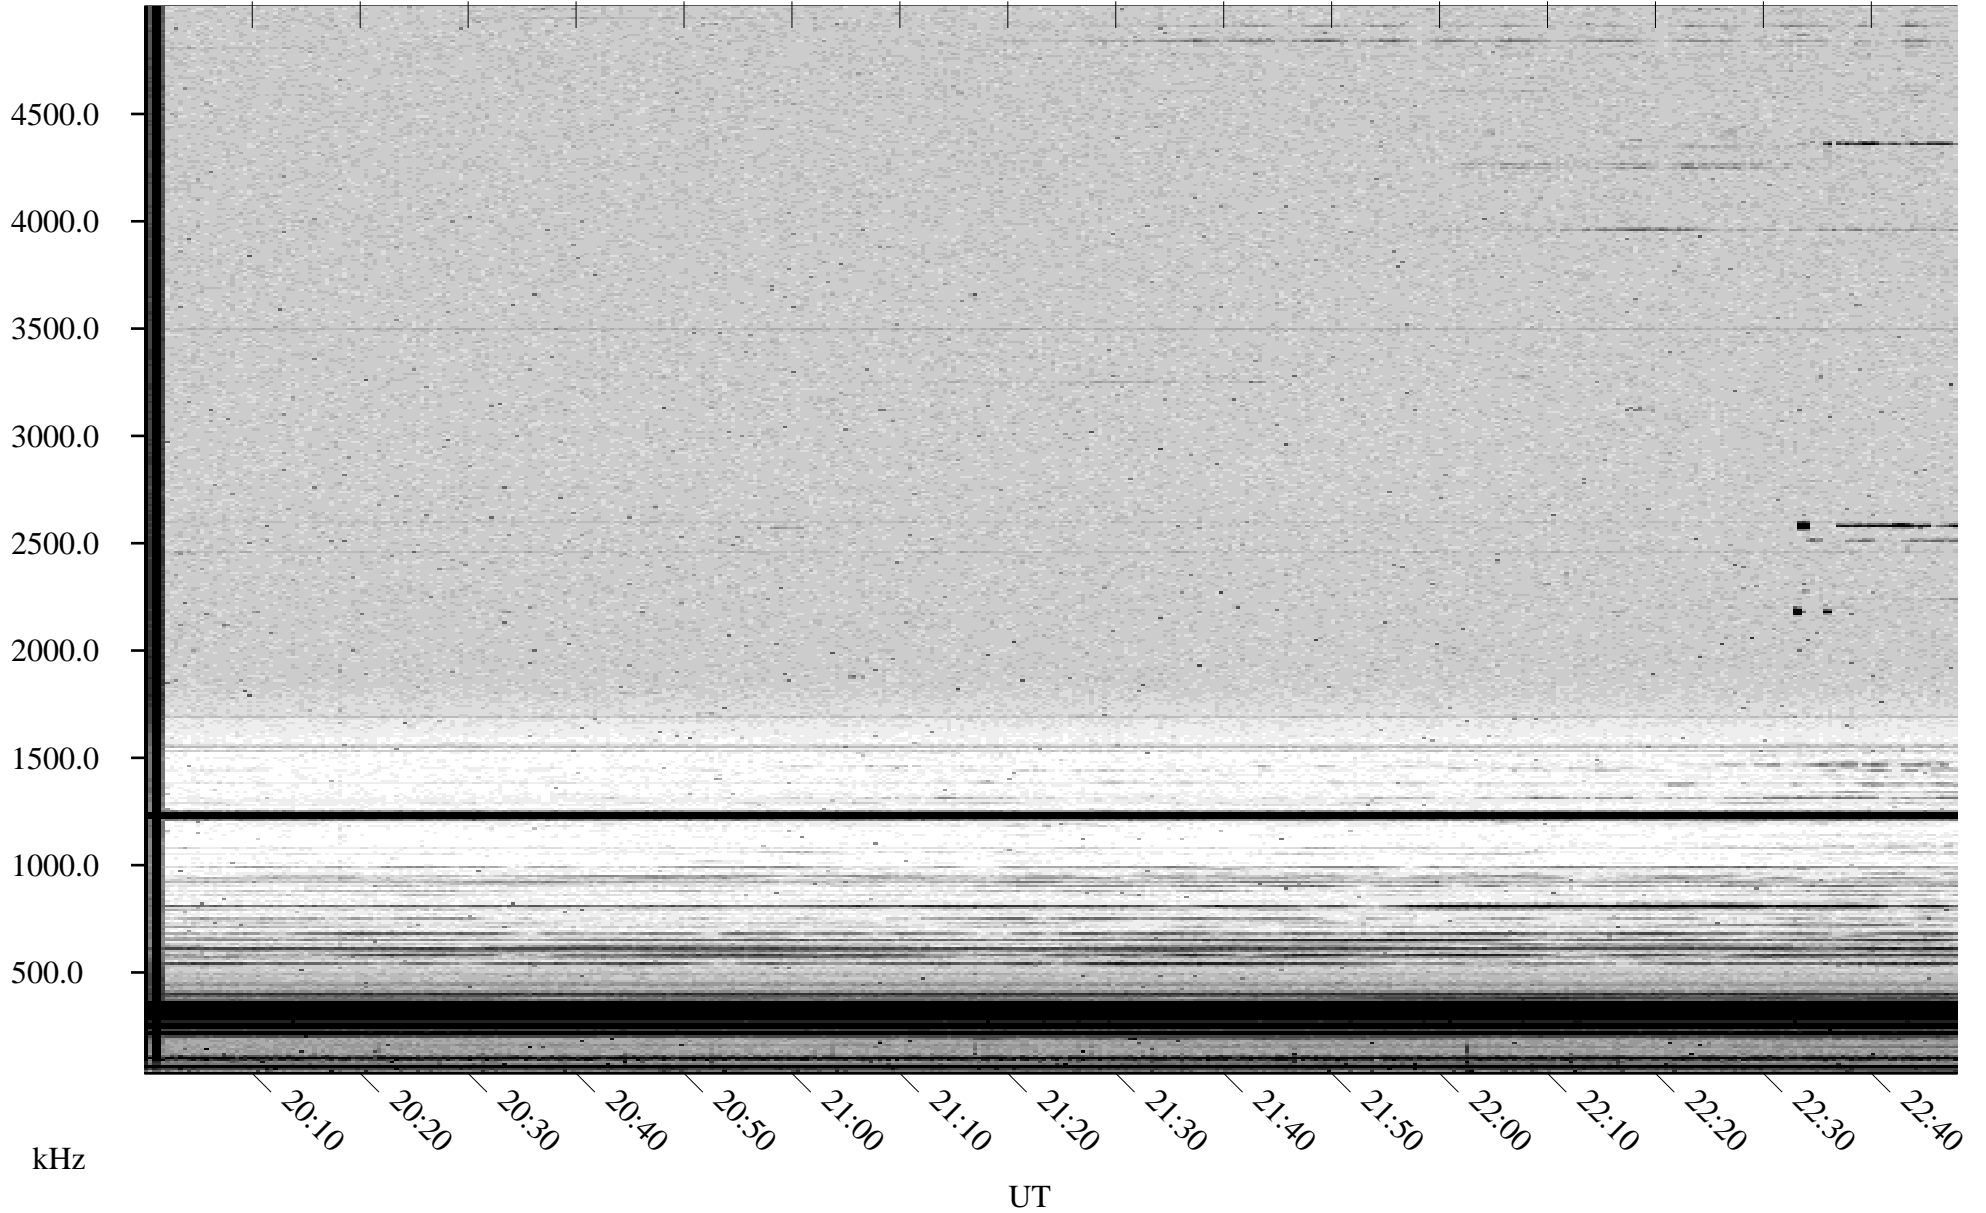

10/09/2002 Churchill, Manitoba

Linear Scale Black = 161 White = 15

ch02282l.r00m max_12

Page 1

10/09/2002 Churchill, Manitoba

Linear Scale Black = 161 White = 15

ch02282l.r00m max_12

Page 2

10/10/2002 Churchill, Manitoba

Linear Scale Black = 161 White = 15

ch02282l.r00m max_12

Page 3

10/10/2002 Churchill, Manitoba

Linear Scale Black = 161 White = 15

ch02282l.r00m max_12

Page 4

10/10/2002 Churchill, Manitoba

Linear Scale Black = 161 White = 15

ch02282l.r00m max_12

Page 5

10/10/2002 Churchill, Manitoba

Linear Scale Black = 161 White = 15

ch02282l.r00m max_12

Page 6

10/10/2002 Churchill, Manitoba

Linear Scale Black = 161 White = 15

ch02282l.r00m max_12

Page 7

10/10/2002 Churchill, Manitoba

Linear Scale Black = 161 White = 15

ch02282l.r00m max_12