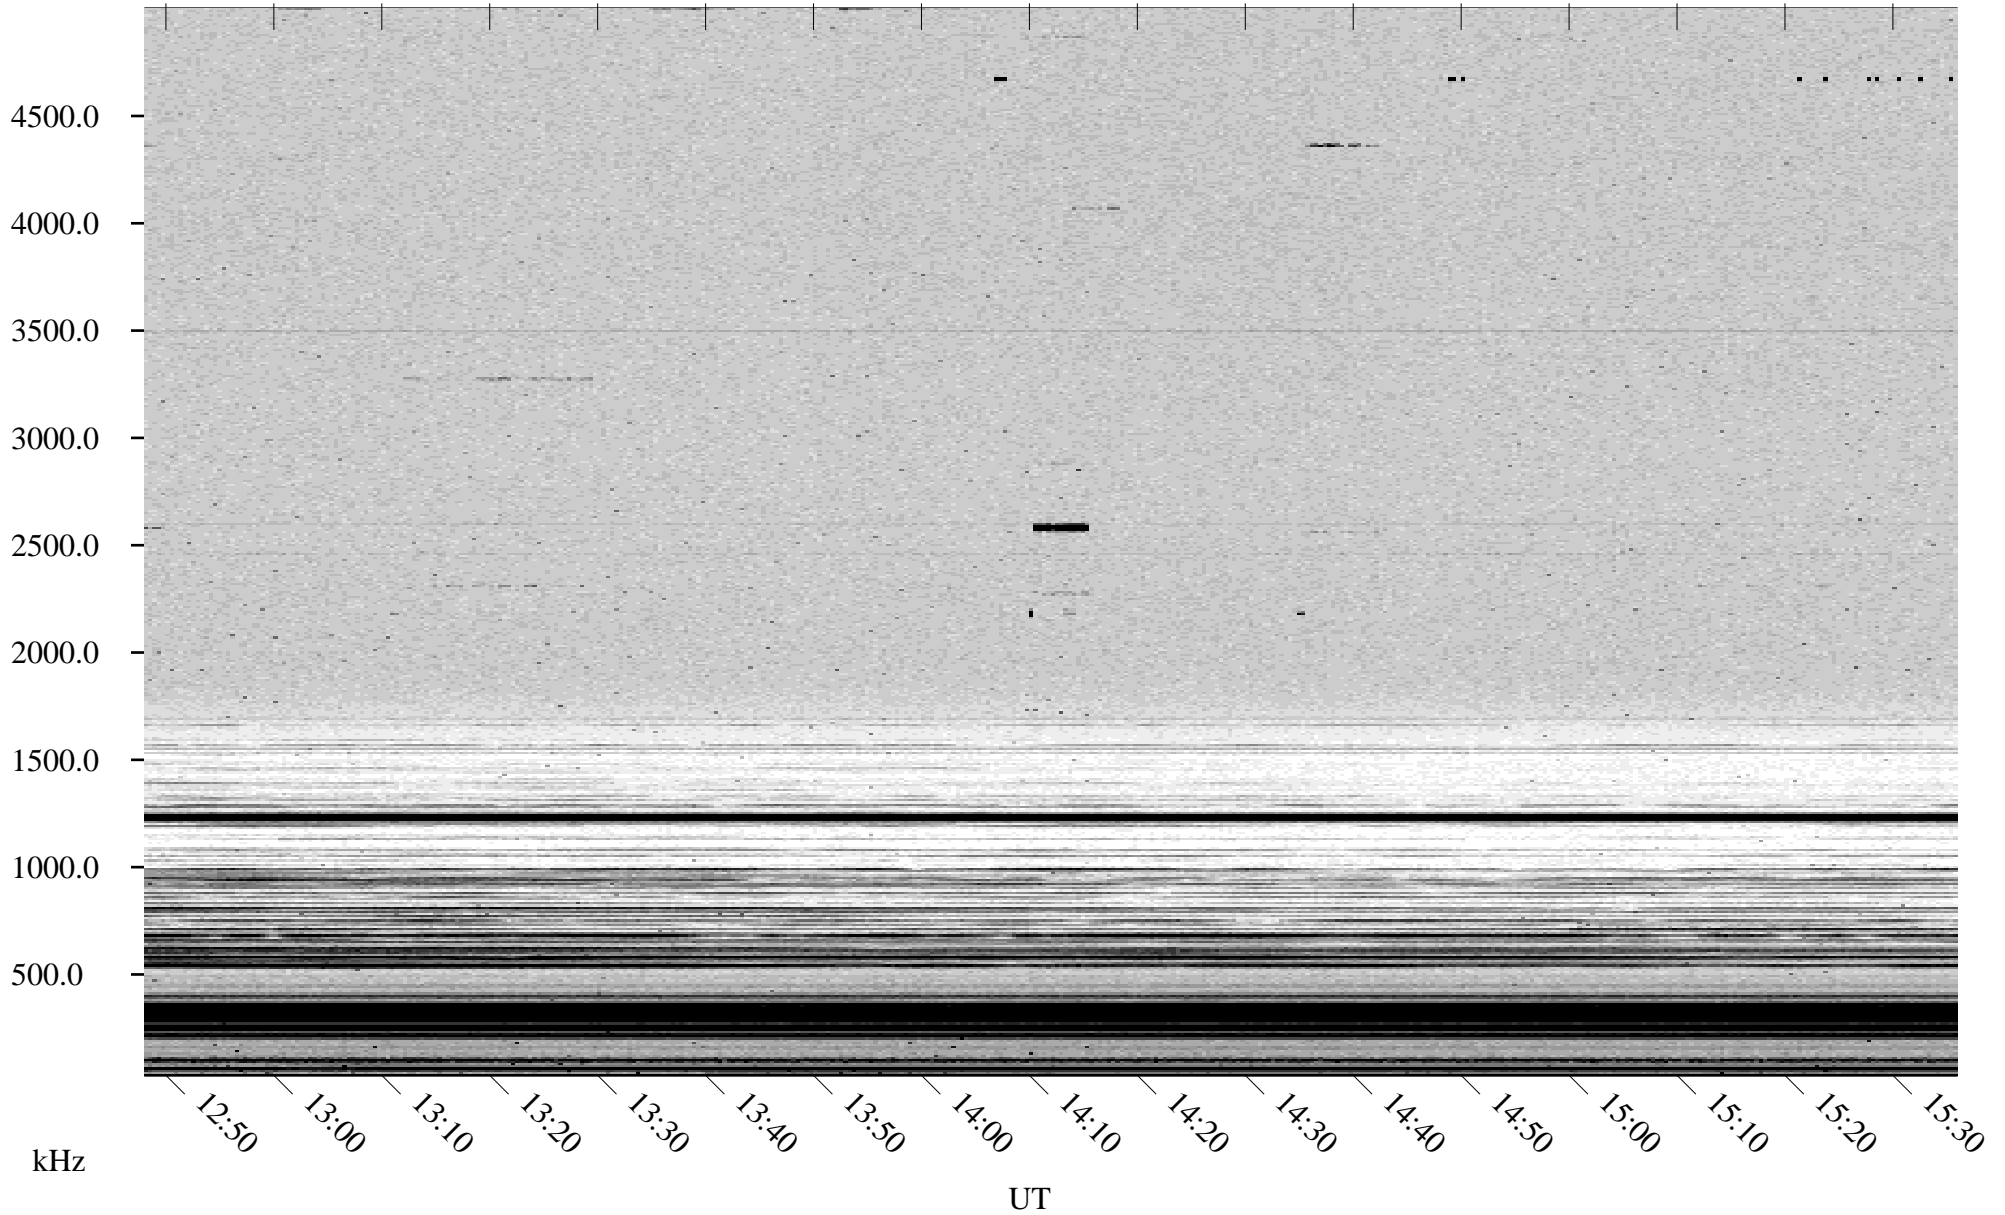

10/09/2002 Churchill, Manitoba

Linear Scale Black = 161 White = 15

ch02282l.r00m max_12

Page 1

10/09/2002 Churchill, Manitoba

Linear Scale Black = 161 White = 15

ch02282l.r00m max_12

Page 2

10/10/2002 Churchill, Manitoba

Linear Scale Black = 161 White = 15

ch02282l.r00m max_12

Page 3

10/10/2002 Churchill, Manitoba

Linear Scale Black = 161 White = 15

ch02282l.r00m max_12

Page 4

10/10/2002 Churchill, Manitoba

Linear Scale Black = 161 White = 15

ch02282l.r00m max_12

Page 5

10/10/2002 Churchill, Manitoba

Linear Scale Black = 161 White = 15

ch02282l.r00m max_12

Page 6

10/10/2002 Churchill, Manitoba

Linear Scale Black = 161 White = 15

ch02282l.r00m max_12

Page 7

10/10/2002 Churchill, Manitoba

Linear Scale Black = 161 White = 15

ch02282l.r00m max_12