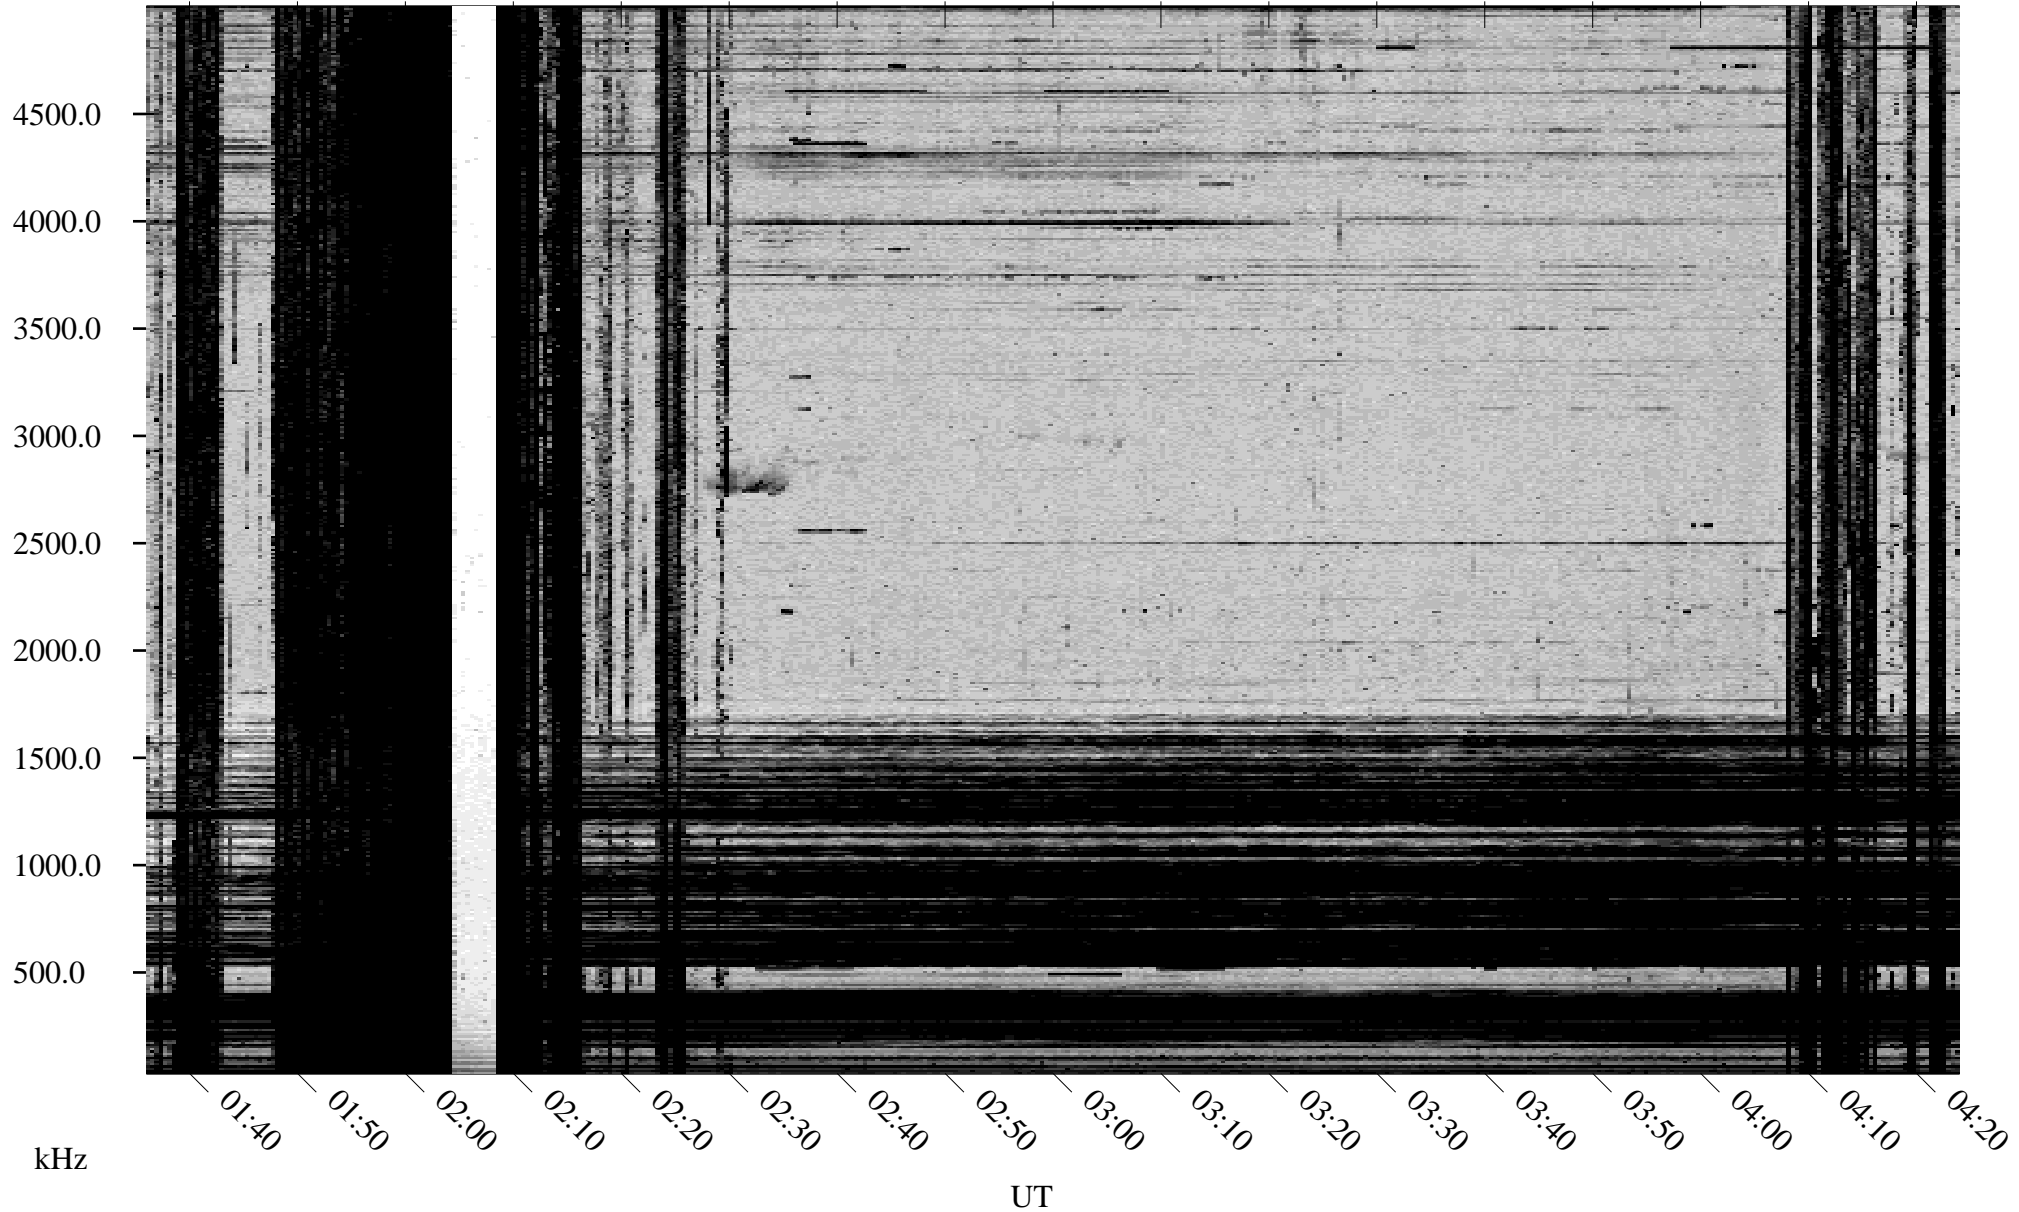

10/09/2002 Churchill, Manitoba

Linear Scale Black = 161 White = 15

ch02282l.r00m max_12

Page 1

10/09/2002 Churchill, Manitoba

Linear Scale Black = 161 White = 15

ch02282l.r00m max_12

Page 2

10/10/2002 Churchill, Manitoba

Linear Scale Black = 161 White = 15

ch02282l.r00m max_12

Page 3

10/10/2002 Churchill, Manitoba

Linear Scale Black = 161 White = 15

ch02282l.r00m max_12

Page 4

10/10/2002 Churchill, Manitoba

Linear Scale Black = 161 White = 15

ch02282l.r00m max_12

Page 5

10/10/2002 Churchill, Manitoba

Linear Scale Black = 161 White = 15

ch02282l.r00m max_12

Page 6

10/10/2002 Churchill, Manitoba

Linear Scale Black = 161 White = 15

ch02282l.r00m max_12

Page 7

10/10/2002 Churchill, Manitoba

Linear Scale Black = 161 White = 15

ch02282l.r00m max_12