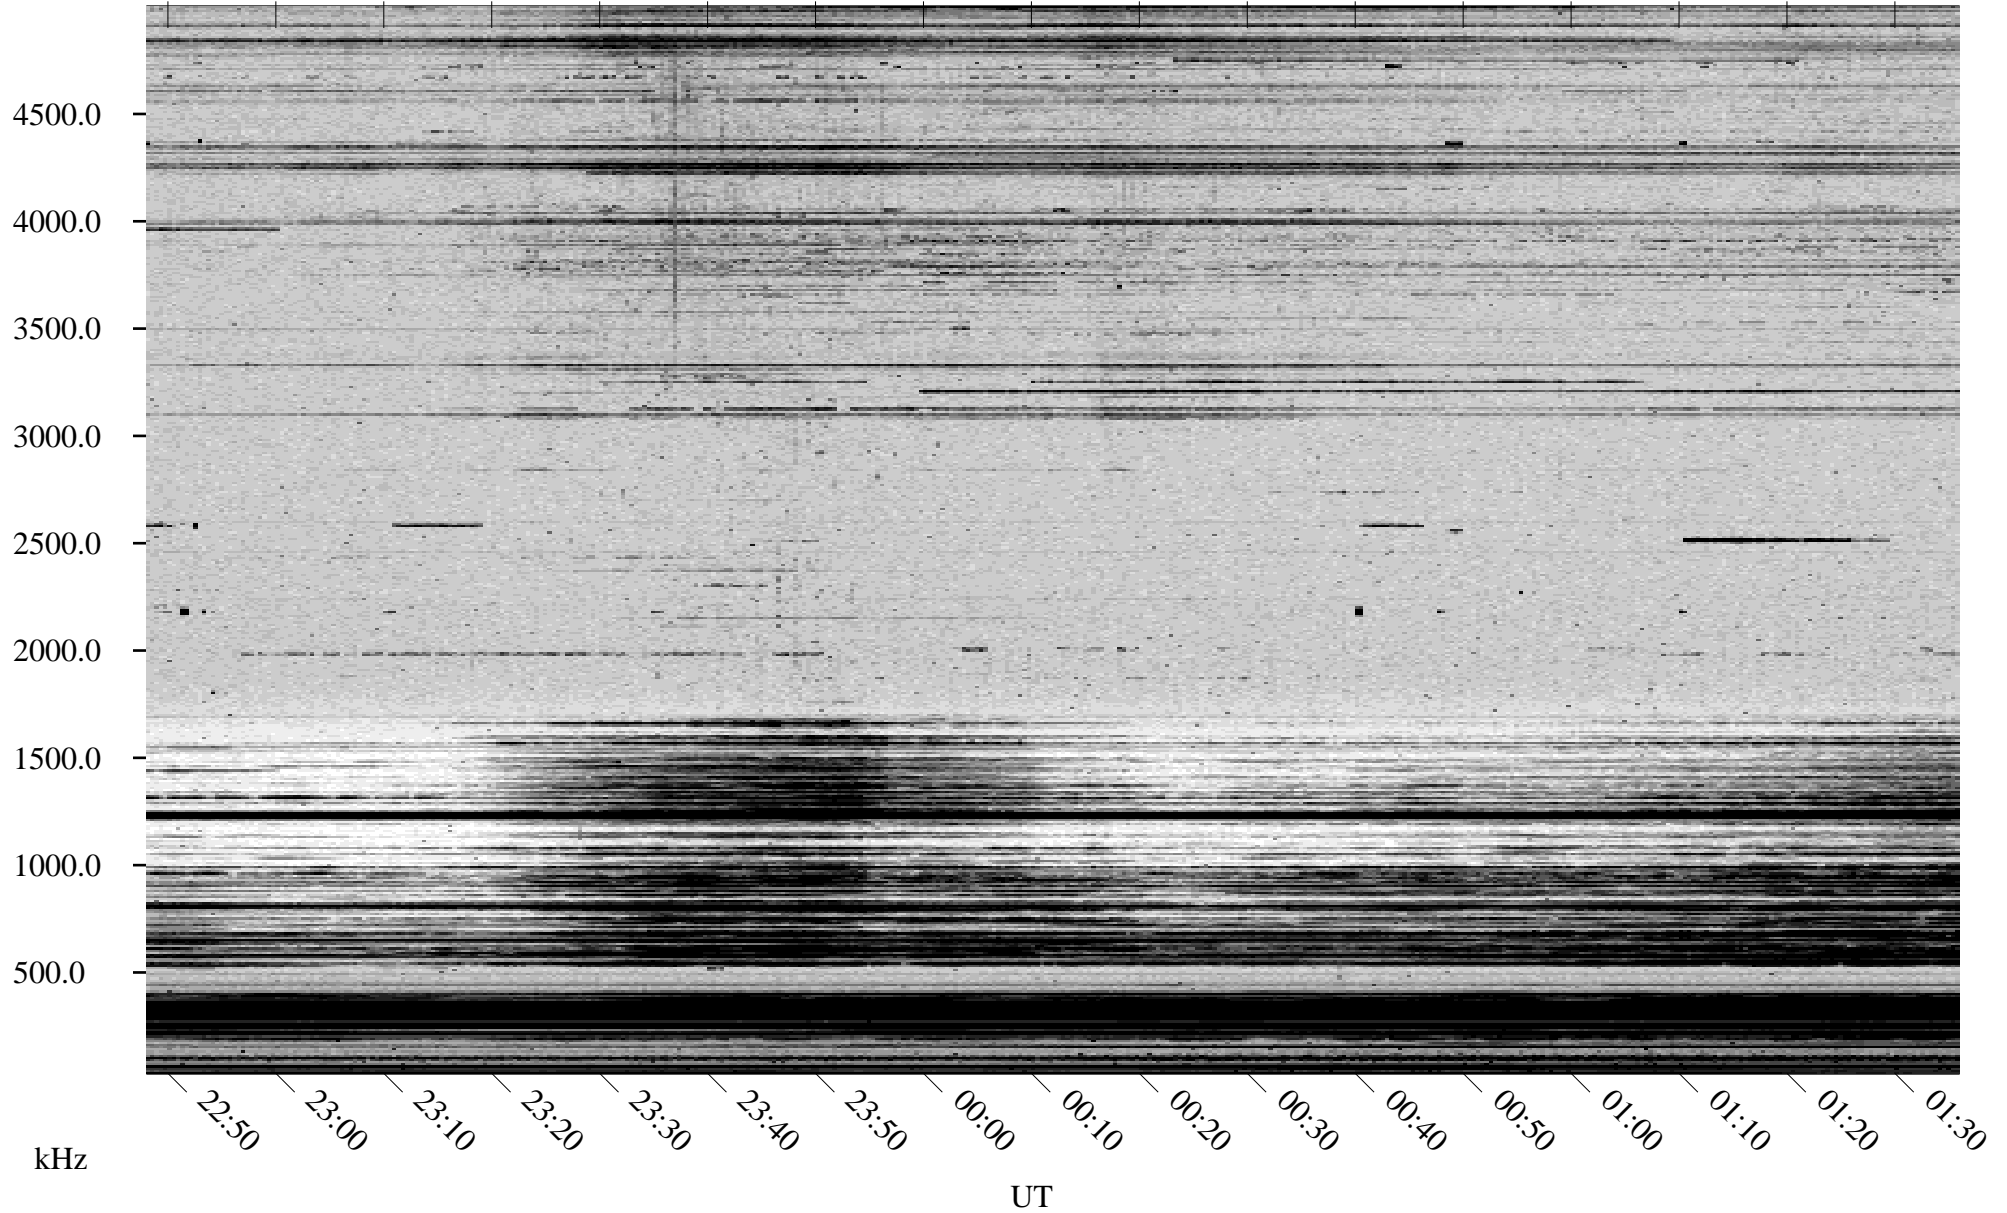

10/10/2002 Churchill, Manitoba

Linear Scale Black = 161 White = 15

ch02283l.r00m max_12

Page 1

10/10/2002 Churchill, Manitoba

Linear Scale Black = 161 White = 15

ch02283l.r00m max_12

Page 2

10/11/2002 Churchill, Manitoba

Linear Scale Black = 161 White = 15

ch02283l.r00m max_12

Page 3

10/11/2002 Churchill, Manitoba

Linear Scale Black = 161 White = 15

ch02283l.r00m max_12

Page 4

10/11/2002 Churchill, Manitoba

Linear Scale Black = 161 White = 15

ch02283l.r00m max_12

Page 5

10/11/2002 Churchill, Manitoba

Linear Scale Black = 161 White = 15

ch02283l.r00m max_12

Page 6

10/11/2002 Churchill, Manitoba

Linear Scale Black = 161 White = 15

ch02283l.r00m max_12

Page 7

10/11/2002 Churchill, Manitoba

Linear Scale Black = 161 White = 15

ch02283l.r00m max_12