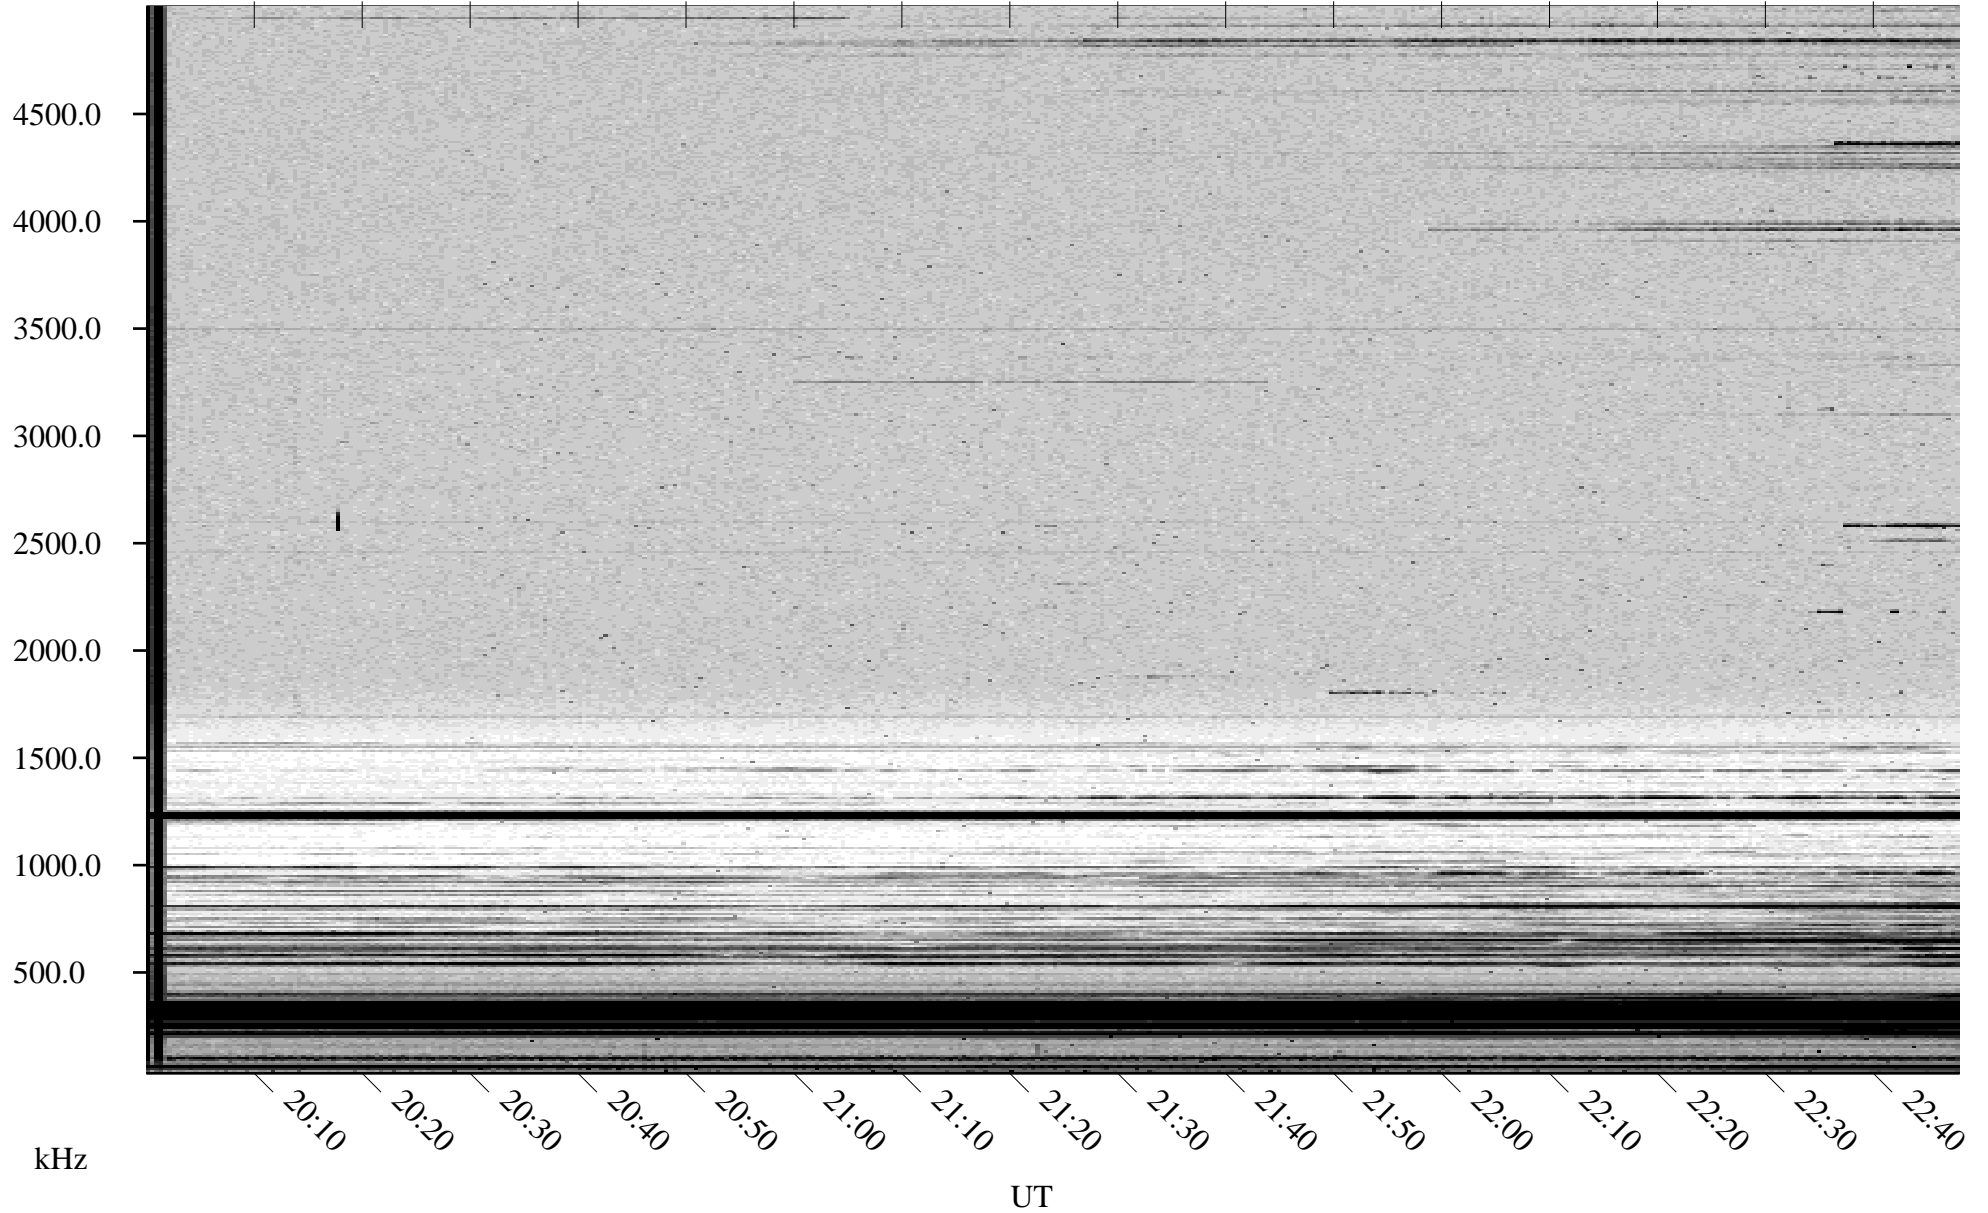

10/10/2002 Churchill, Manitoba

Linear Scale Black = 161 White = 15

ch02283l.r00m max_12

Page 1

10/10/2002 Churchill, Manitoba

Linear Scale Black = 161 White = 15

ch02283l.r00m max_12

Page 2

10/11/2002 Churchill, Manitoba

Linear Scale Black = 161 White = 15

ch02283l.r00m max_12

Page 3

10/11/2002 Churchill, Manitoba

Linear Scale Black = 161 White = 15

ch02283l.r00m max_12

Page 4

10/11/2002 Churchill, Manitoba

Linear Scale Black = 161 White = 15

ch02283l.r00m max_12

Page 5

10/11/2002 Churchill, Manitoba

Linear Scale Black = 161 White = 15

ch02283l.r00m max_12

Page 6

10/11/2002 Churchill, Manitoba

Linear Scale Black = 161 White = 15

ch02283l.r00m max_12

Page 7

10/11/2002 Churchill, Manitoba

Linear Scale Black = 161 White = 15

ch02283l.r00m max_12