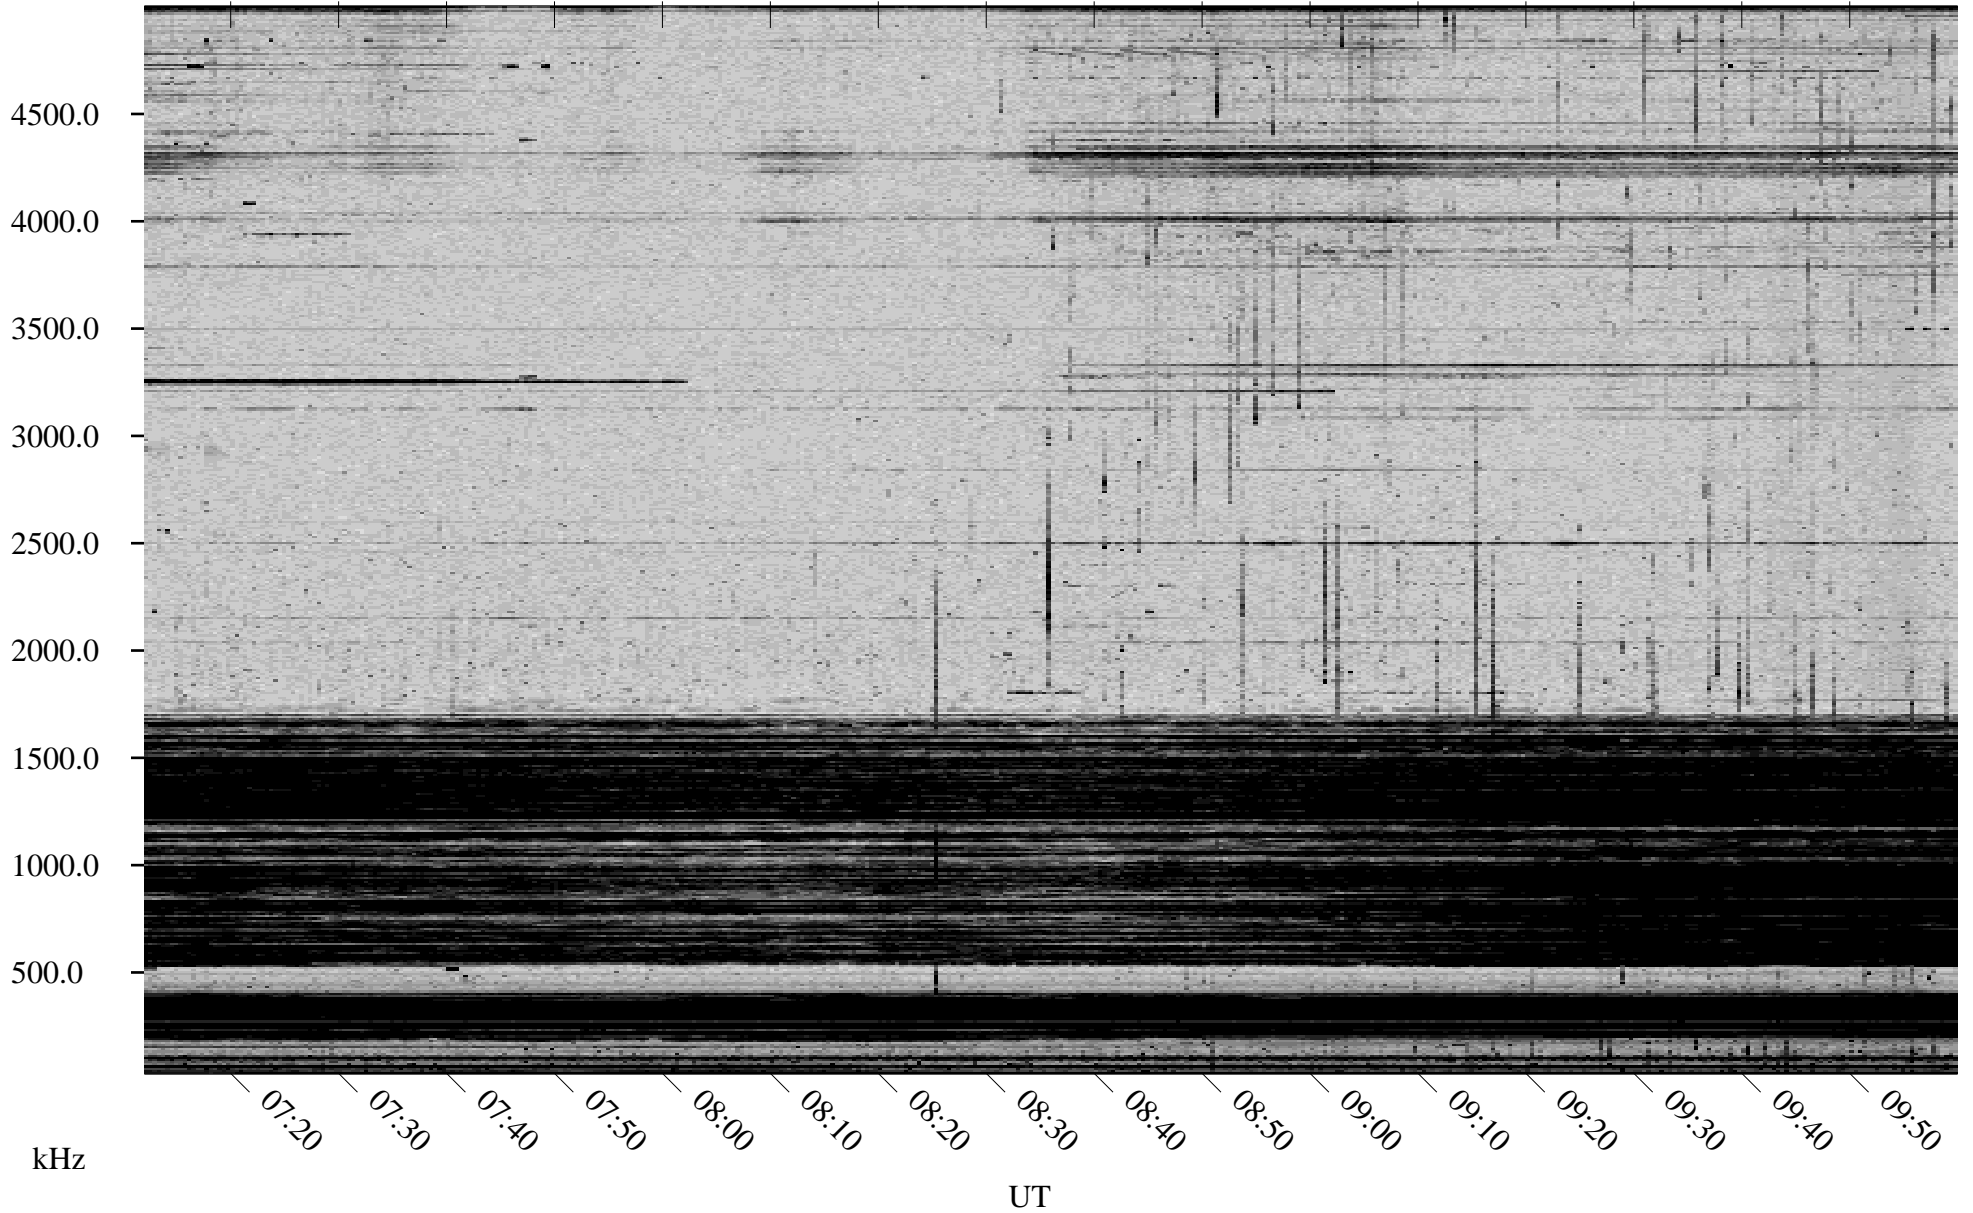

10/10/2002 Churchill, Manitoba

Linear Scale Black = 161 White = 15

ch02283l.r00m max_12

Page 1

10/10/2002 Churchill, Manitoba

Linear Scale Black = 161 White = 15

ch02283l.r00m max_12

Page 2

10/11/2002 Churchill, Manitoba

Linear Scale Black = 161 White = 15

ch02283l.r00m max_12

Page 3

10/11/2002 Churchill, Manitoba

Linear Scale Black = 161 White = 15

ch02283l.r00m max_12

Page 4

10/11/2002 Churchill, Manitoba

Linear Scale Black = 161 White = 15

ch02283l.r00m max_12

Page 5

10/11/2002 Churchill, Manitoba

Linear Scale Black = 161 White = 15

ch02283l.r00m max_12

Page 6

10/11/2002 Churchill, Manitoba

Linear Scale Black = 161 White = 15

ch02283l.r00m max_12

Page 7

10/11/2002 Churchill, Manitoba

Linear Scale Black = 161 White = 15

ch02283l.r00m max_12