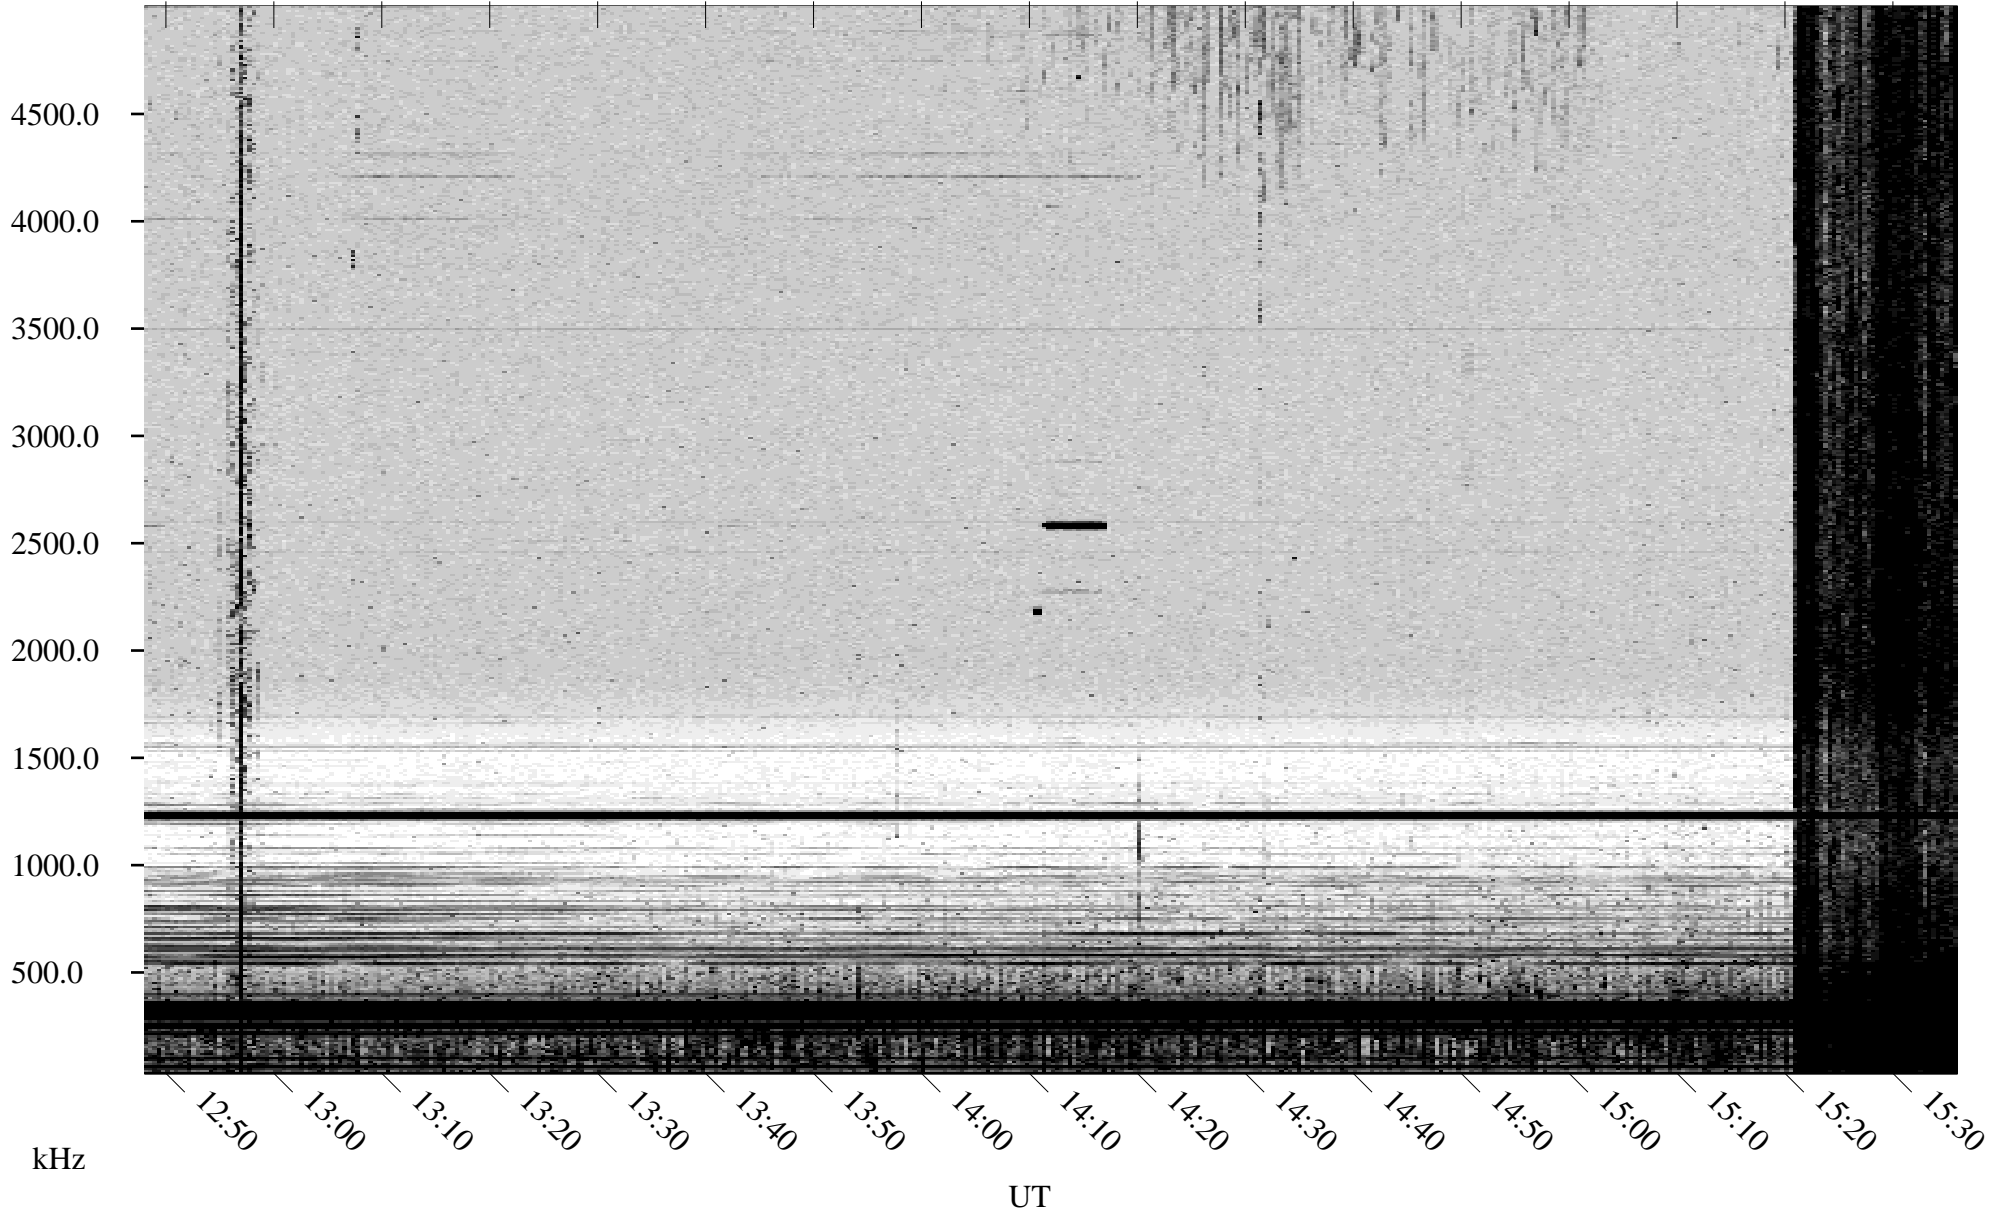

10/10/2002 Churchill, Manitoba

Linear Scale Black = 161 White = 15

ch02283l.r00m max_12

Page 1

10/10/2002 Churchill, Manitoba

Linear Scale Black = 161 White = 15

ch02283l.r00m max_12

Page 2

10/11/2002 Churchill, Manitoba

Linear Scale Black = 161 White = 15

ch02283l.r00m max_12

Page 3

10/11/2002 Churchill, Manitoba

Linear Scale Black = 161 White = 15

ch02283l.r00m max_12

Page 4

10/11/2002 Churchill, Manitoba

Linear Scale Black = 161 White = 15

ch02283l.r00m max_12

Page 5

10/11/2002 Churchill, Manitoba

Linear Scale Black = 161 White = 15

ch02283l.r00m max_12

Page 6

10/11/2002 Churchill, Manitoba

Linear Scale Black = 161 White = 15

ch02283l.r00m max_12

Page 7

10/11/2002 Churchill, Manitoba

Linear Scale Black = 161 White = 15

ch02283l.r00m max_12