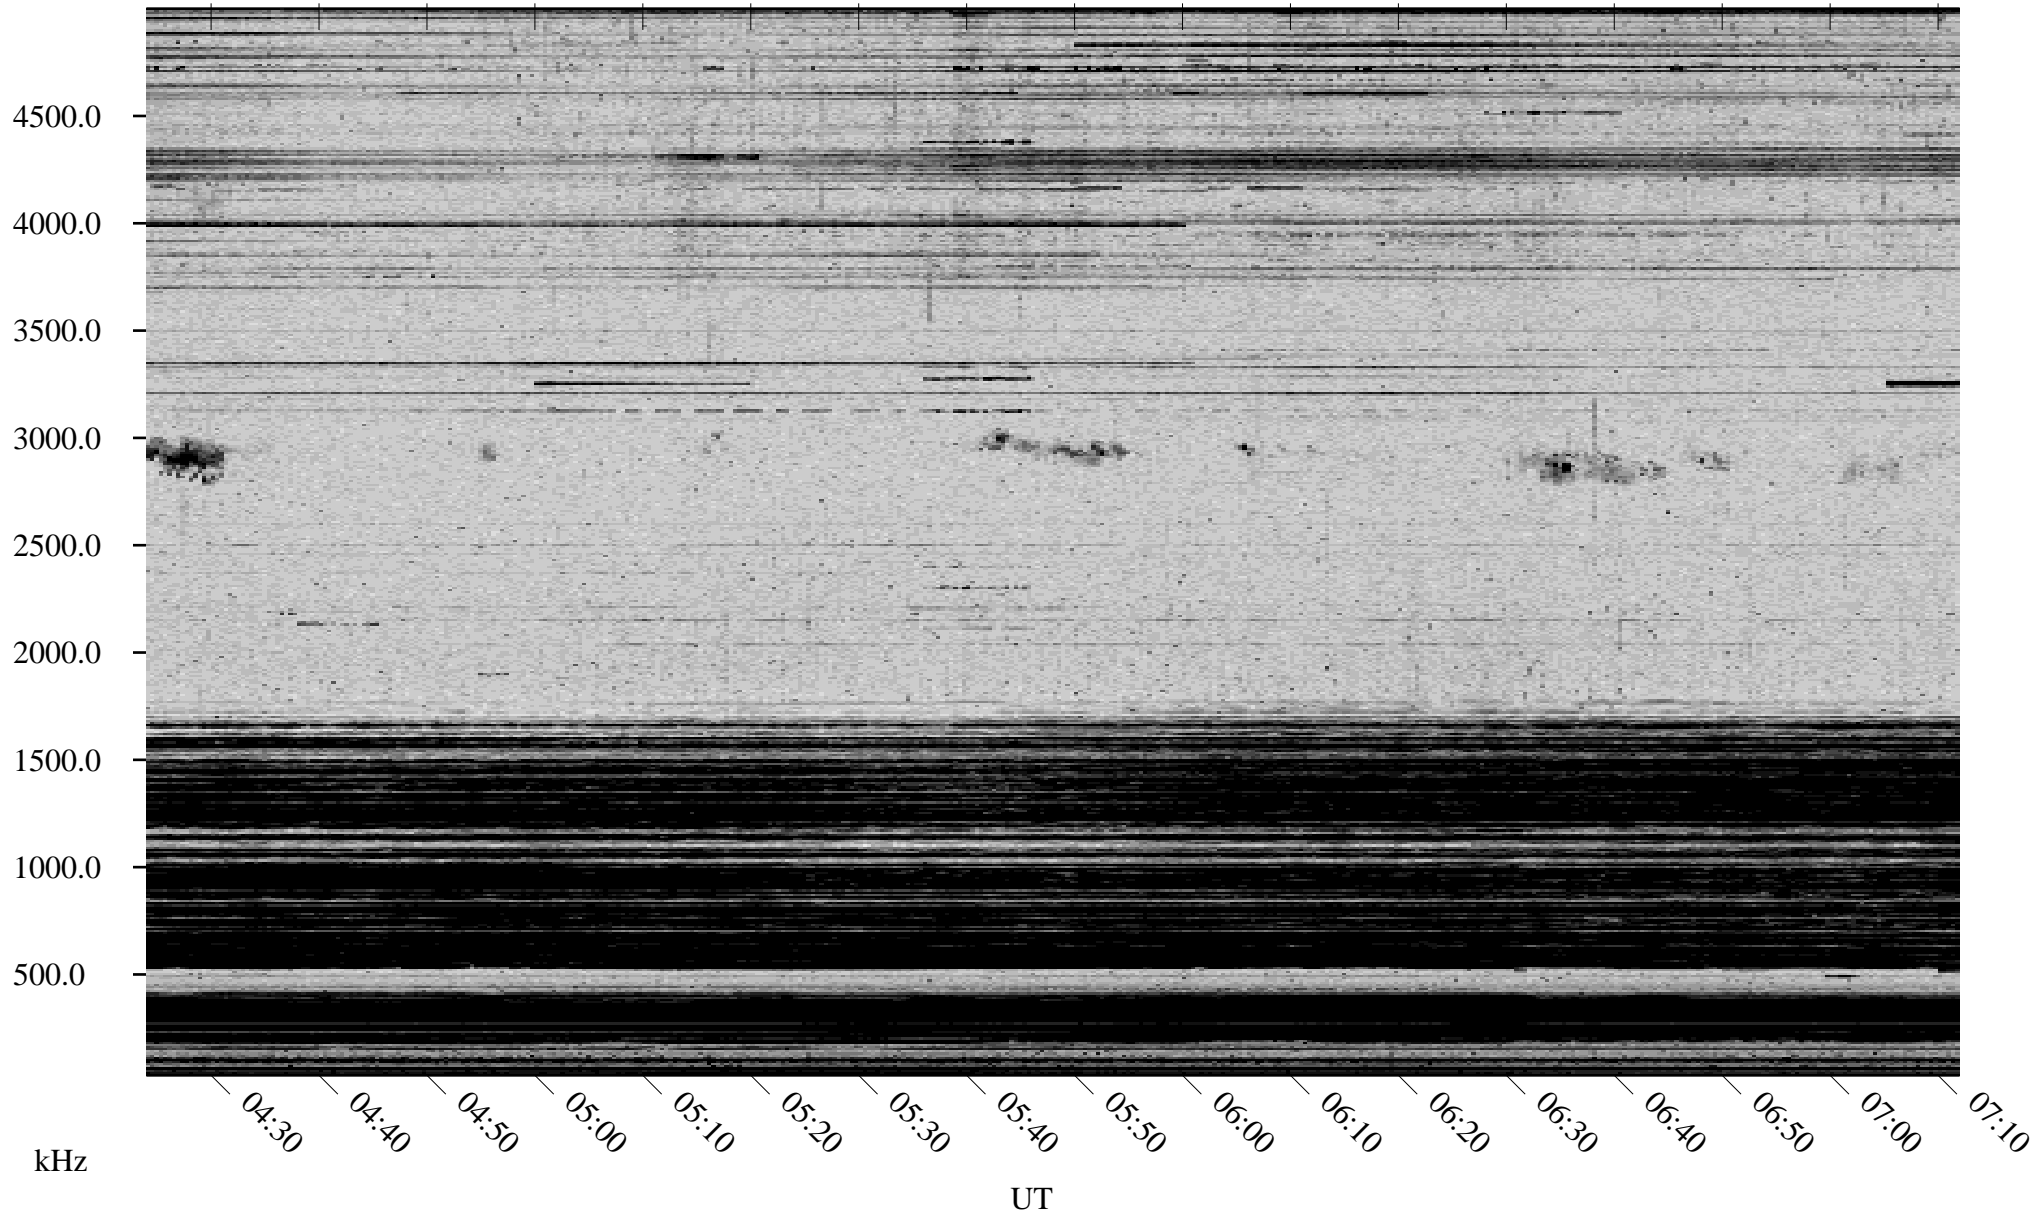

10/10/2002 Churchill, Manitoba

Linear Scale Black = 161 White = 15

ch02283l.r00m max_12

Page 1

10/10/2002 Churchill, Manitoba

Linear Scale Black = 161 White = 15

ch02283l.r00m max_12

Page 2

10/11/2002 Churchill, Manitoba

Linear Scale Black = 161 White = 15

ch02283l.r00m max_12

Page 3

10/11/2002 Churchill, Manitoba

Linear Scale Black = 161 White = 15

ch02283l.r00m max_12

Page 4

10/11/2002 Churchill, Manitoba

Linear Scale Black = 161 White = 15

ch02283l.r00m max_12

Page 5

10/11/2002 Churchill, Manitoba

Linear Scale Black = 161 White = 15

ch02283l.r00m max_12

Page 6

10/11/2002 Churchill, Manitoba

Linear Scale Black = 161 White = 15

ch02283l.r00m max_12

Page 7

10/11/2002 Churchill, Manitoba

Linear Scale Black = 161 White = 15

ch02283l.r00m max_12