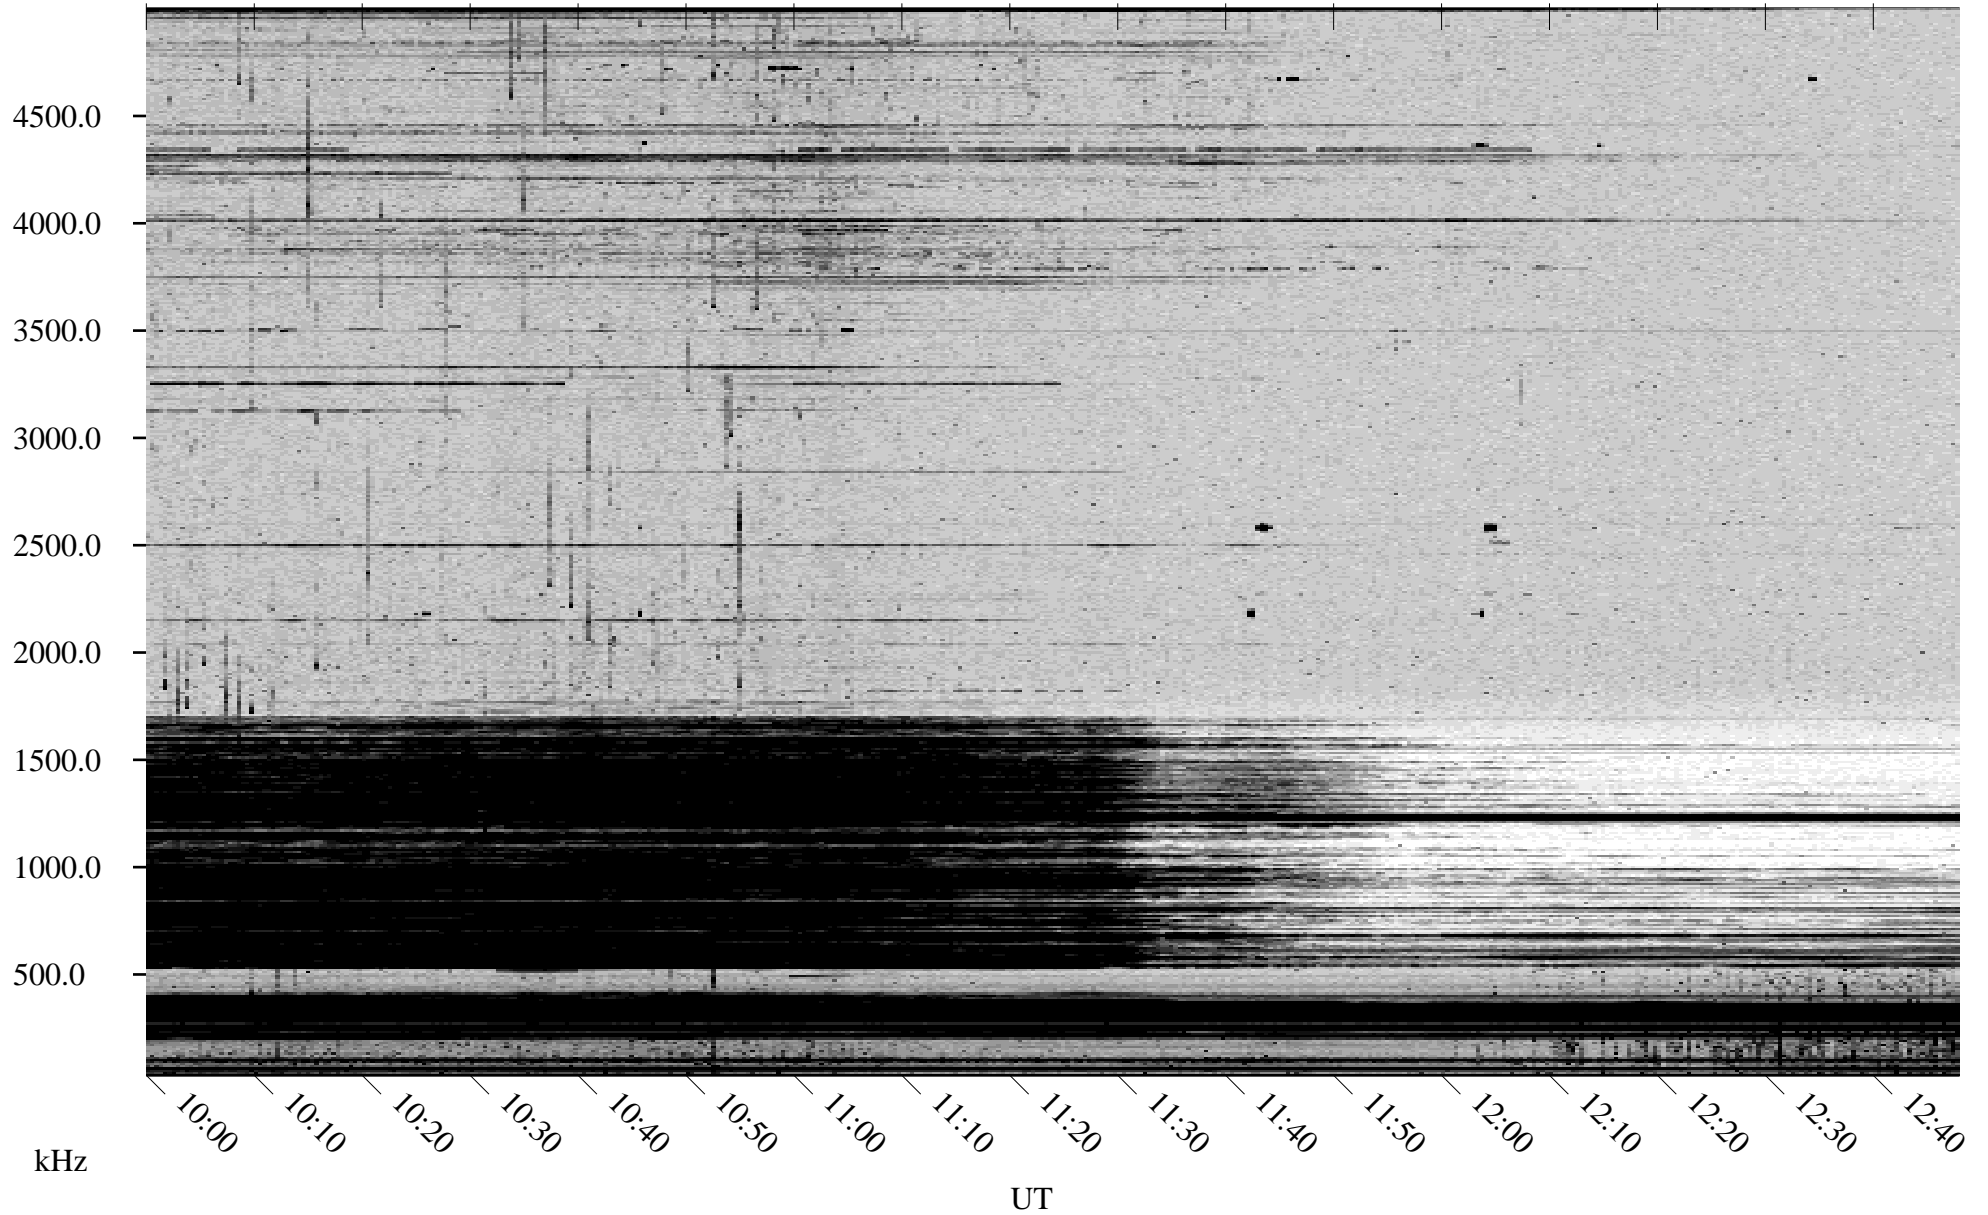

10/10/2002 Churchill, Manitoba

Linear Scale Black = 161 White = 15

ch02283l.r00m max_12

Page 1

10/10/2002 Churchill, Manitoba

Linear Scale Black = 161 White = 15

ch02283l.r00m max_12

Page 2

10/11/2002 Churchill, Manitoba

Linear Scale Black = 161 White = 15

ch02283l.r00m max_12

Page 3

10/11/2002 Churchill, Manitoba

Linear Scale Black = 161 White = 15

ch02283l.r00m max_12

Page 4

10/11/2002 Churchill, Manitoba

Linear Scale Black = 161 White = 15

ch02283l.r00m max_12

Page 5

10/11/2002 Churchill, Manitoba

Linear Scale Black = 161 White = 15

ch02283l.r00m max_12

Page 6

10/11/2002 Churchill, Manitoba

Linear Scale Black = 161 White = 15

ch02283l.r00m max_12

Page 7

10/11/2002 Churchill, Manitoba

Linear Scale Black = 161 White = 15

ch02283l.r00m max_12