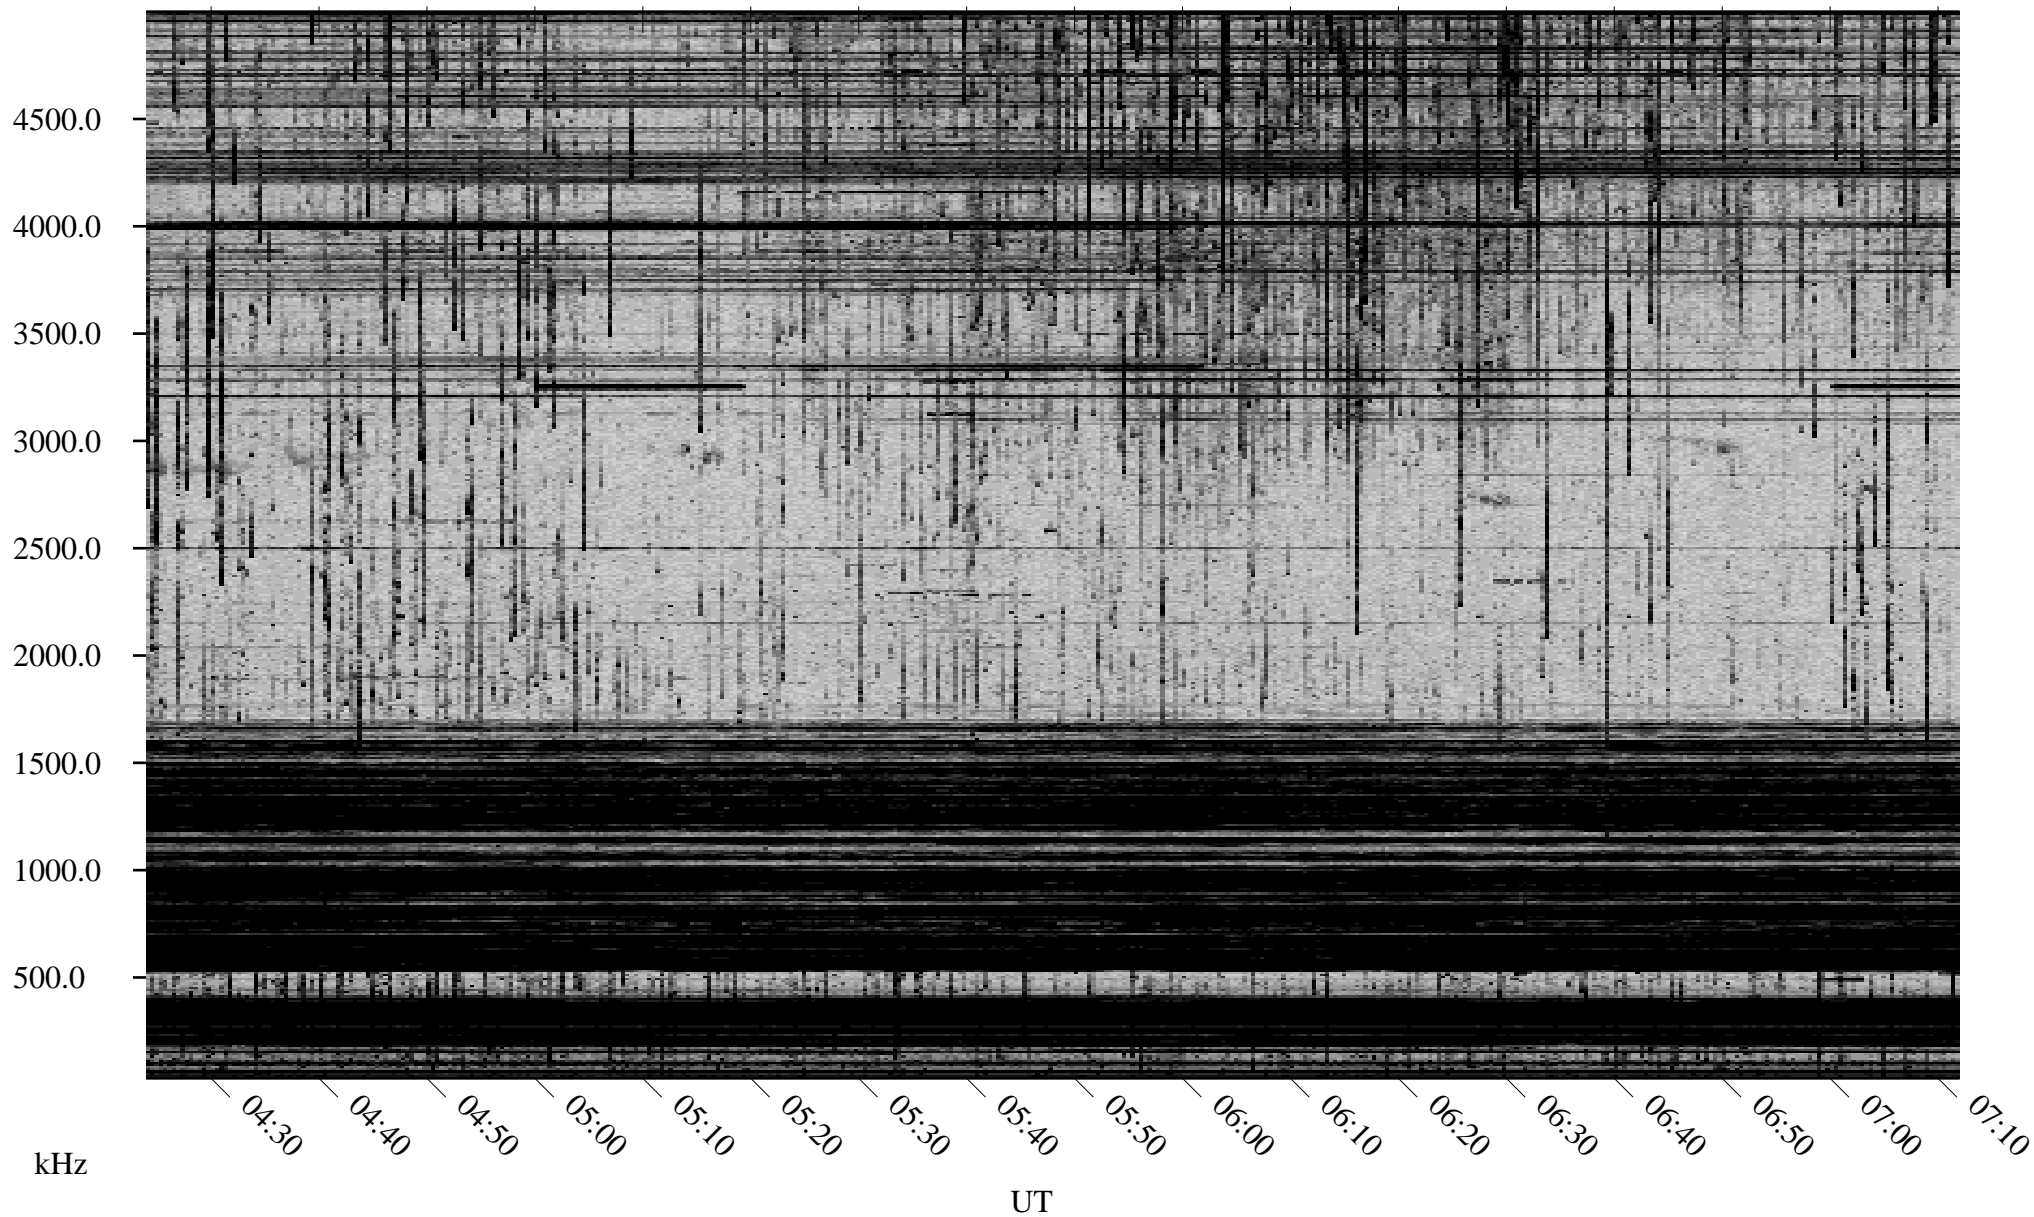

10/11/2002 Churchill, Manitoba

Linear Scale Black = 161 White = 15

ch02284l.r00m max_12

Page 1

10/11/2002 Churchill, Manitoba

Linear Scale Black = 161 White = 15

ch02284l.r00m max_12

Page 2

10/12/2002 Churchill, Manitoba

Linear Scale Black = 161 White = 15

ch02284l.r00m max_12

Page 3

10/12/2002 Churchill, Manitoba

Linear Scale Black = 161 White = 15

ch02284l.r00m max_12

Page 4

10/12/2002 Churchill, Manitoba

Linear Scale Black = 161 White = 15

ch02284l.r00m max_12

Page 5

10/12/2002 Churchill, Manitoba

Linear Scale Black = 161 White = 15

ch02284l.r00m max_12

Page 6

10/12/2002 Churchill, Manitoba

Linear Scale Black = 161 White = 15

ch02284l.r00m max_12

Page 7

10/12/2002 Churchill, Manitoba

Linear Scale Black = 161 White = 15

ch02284l.r00m max_12

Page 8