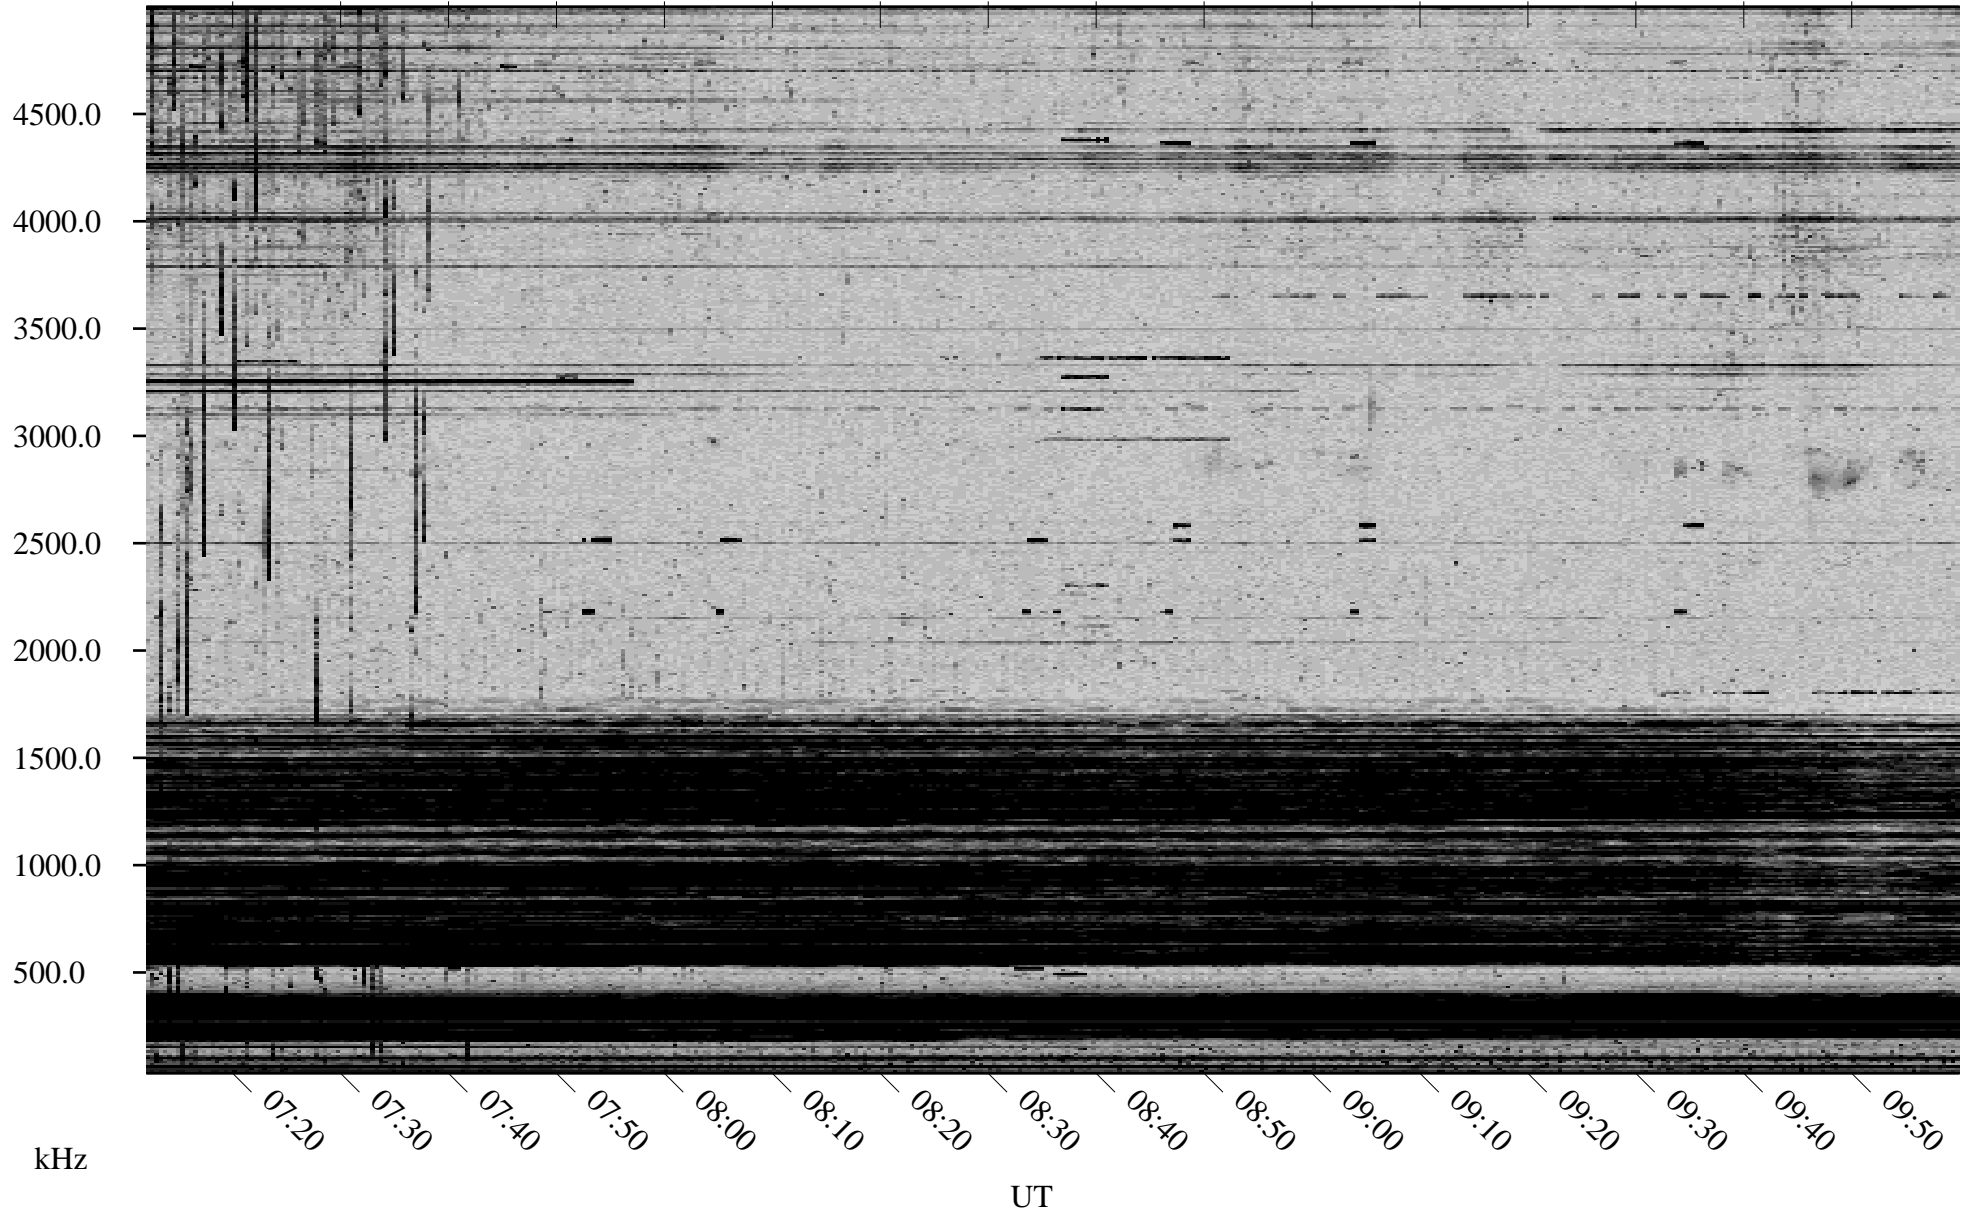

10/11/2002 Churchill, Manitoba

Linear Scale Black = 161 White = 15

ch02284l.r00m max_12

Page 1

10/11/2002 Churchill, Manitoba

Linear Scale Black = 161 White = 15

ch02284l.r00m max_12

Page 2

10/12/2002 Churchill, Manitoba

Linear Scale Black = 161 White = 15

ch02284l.r00m max_12

Page 3

10/12/2002 Churchill, Manitoba

Linear Scale Black = 161 White = 15

ch02284l.r00m max_12

Page 4

10/12/2002 Churchill, Manitoba

Linear Scale Black = 161 White = 15

ch02284l.r00m max_12

Page 5

10/12/2002 Churchill, Manitoba

Linear Scale Black = 161 White = 15

ch02284l.r00m max_12

Page 6

10/12/2002 Churchill, Manitoba

Linear Scale Black = 161 White = 15

ch02284l.r00m max_12

Page 7

10/12/2002 Churchill, Manitoba

Linear Scale Black = 161 White = 15

ch02284l.r00m max_12

Page 8