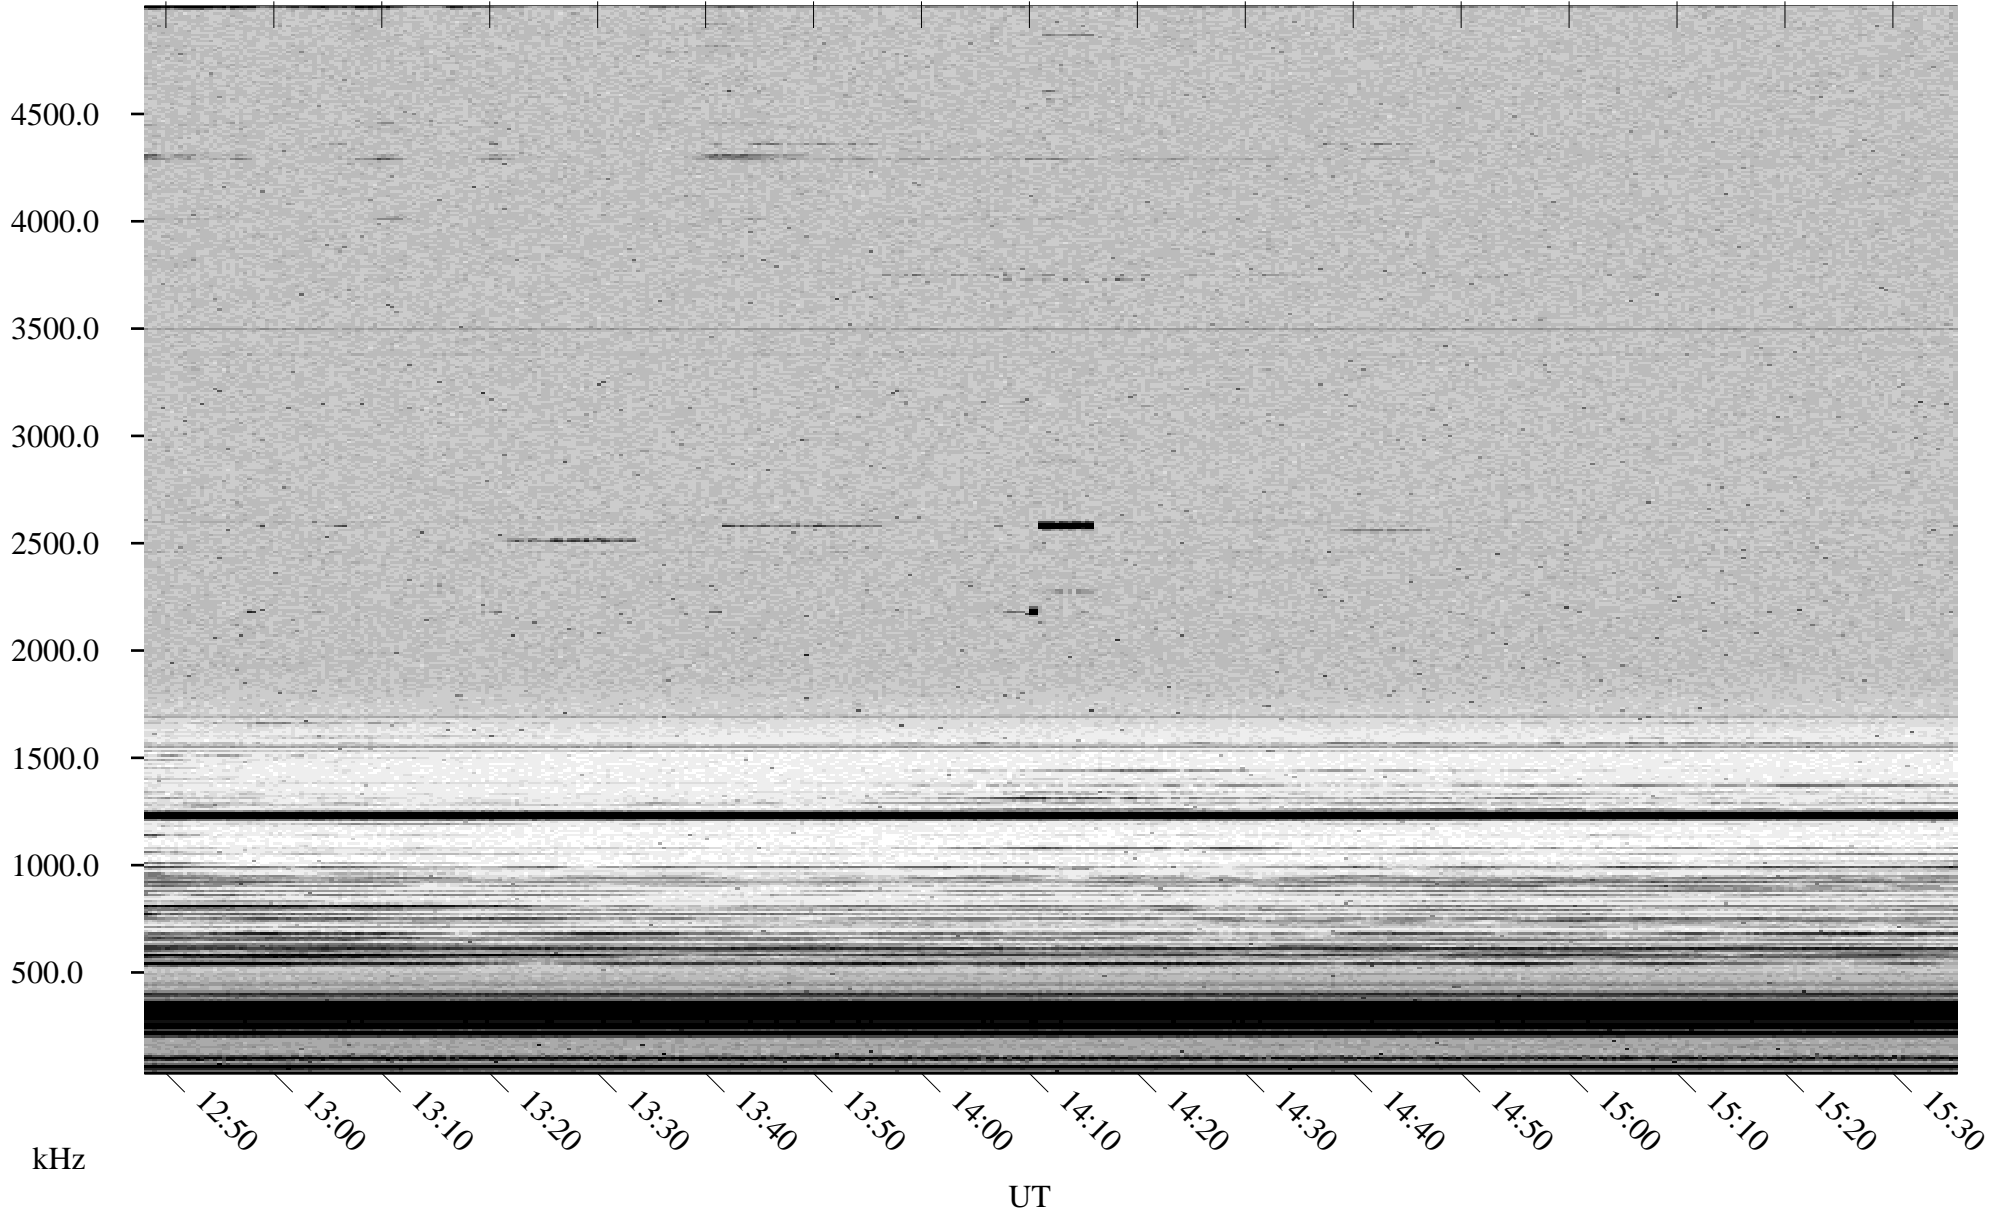

10/12/2002 Churchill, Manitoba

Linear Scale Black = 161 White = 15

ch02284l.r00m max_12

Page 3

10/12/2002 Churchill, Manitoba

Linear Scale Black = 161 White = 15

ch02284l.r00m max_12

Page 4

10/12/2002 Churchill, Manitoba

Linear Scale Black = 161 White = 15

ch02284l.r00m max_12

Page 5

10/12/2002 Churchill, Manitoba

Linear Scale Black = 161 White = 15

ch02284l.r00m max_12

Page 6

10/12/2002 Churchill, Manitoba

Linear Scale Black = 161 White = 15

ch02284l.r00m max_12

Page 7

10/12/2002 Churchill, Manitoba

Linear Scale Black = 161 White = 15

ch02284l.r00m max_12

Page 8