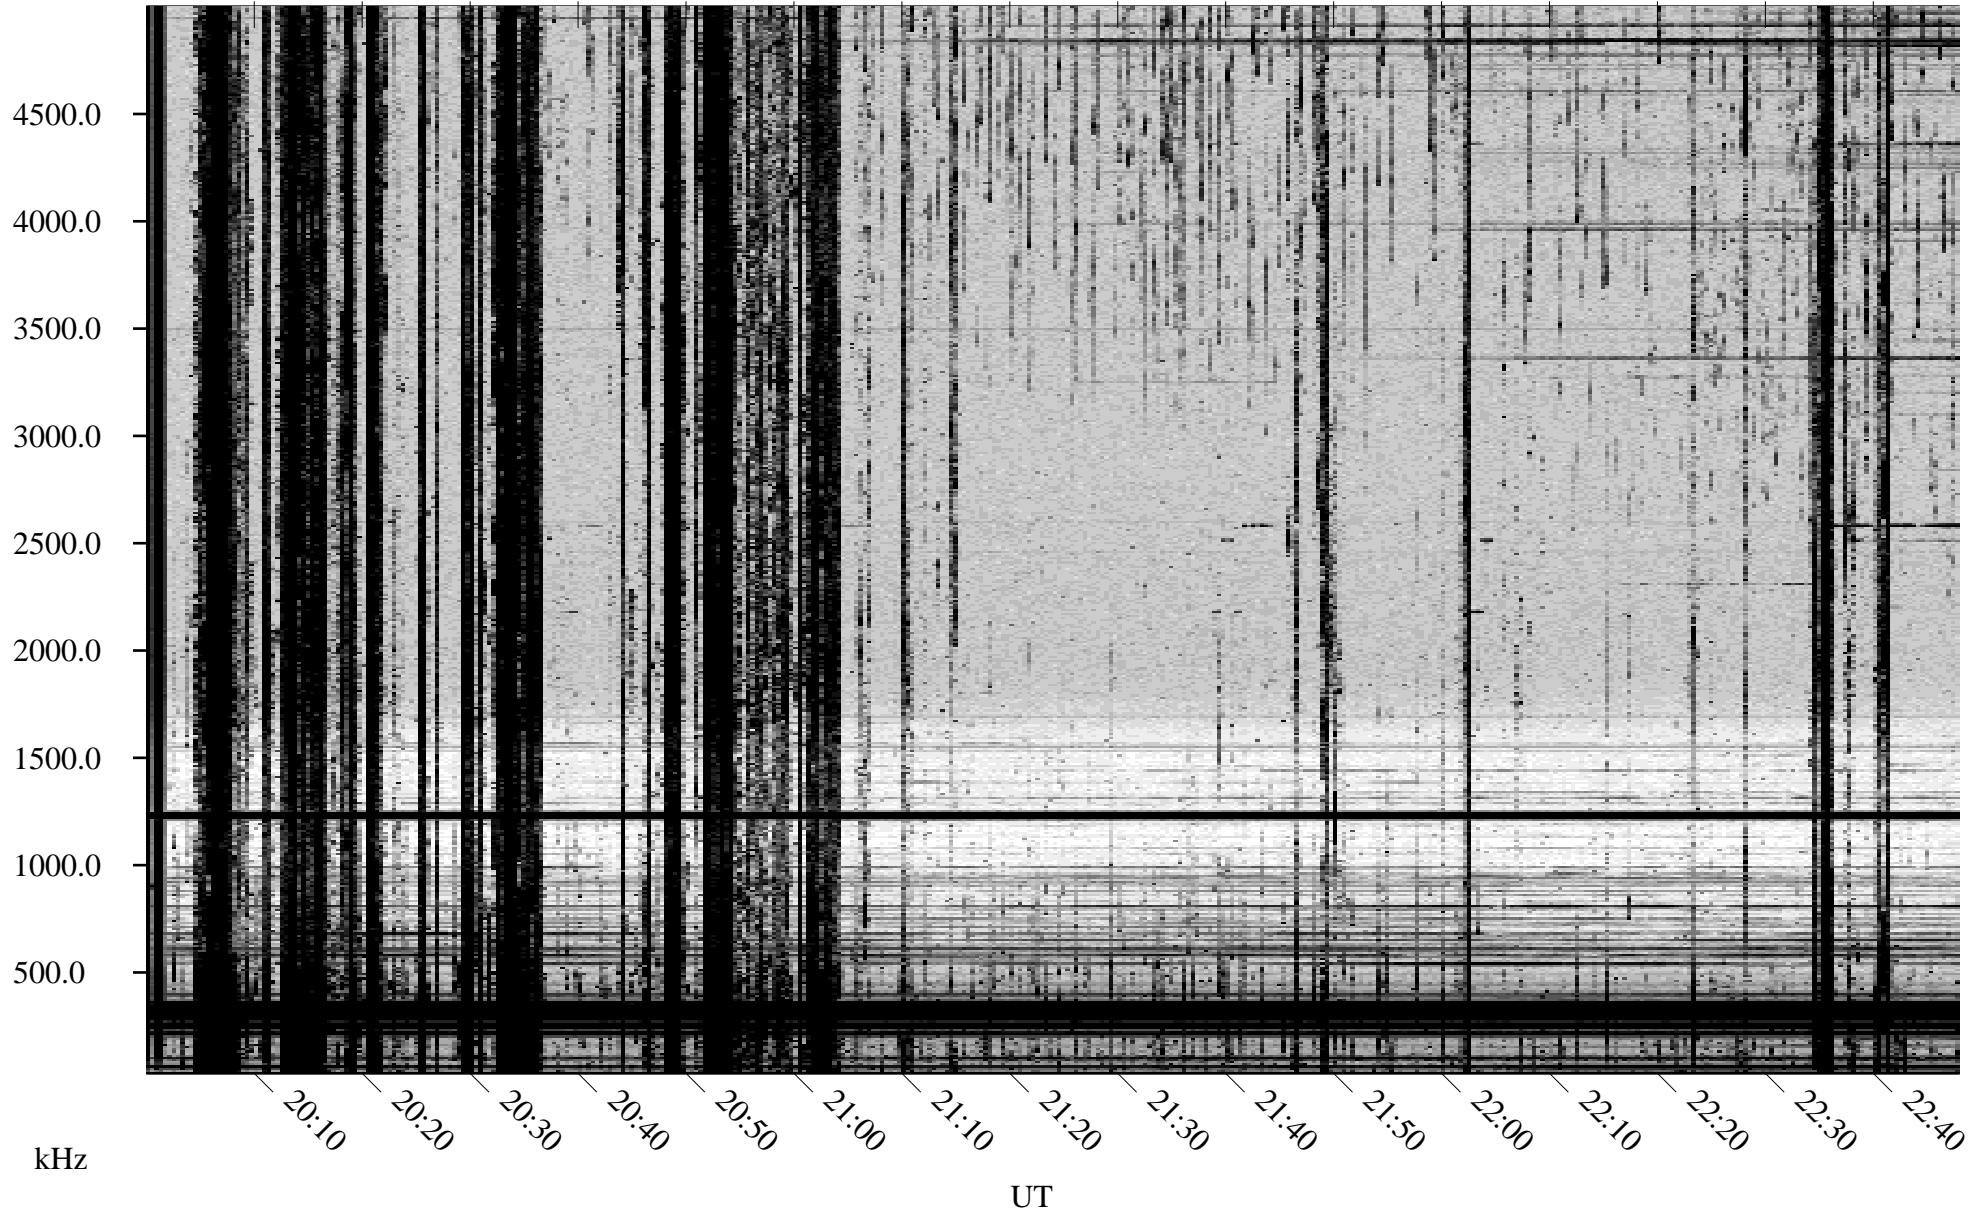

10/11/2002 Churchill, Manitoba

Linear Scale Black = 161 White = 15

ch02284l.r00m max_12

Page 1

10/11/2002 Churchill, Manitoba

Linear Scale Black = 161 White = 15

ch02284l.r00m max_12

Page 2

10/12/2002 Churchill, Manitoba

Linear Scale Black = 161 White = 15

ch02284l.r00m max_12

Page 3

10/12/2002 Churchill, Manitoba

Linear Scale Black = 161 White = 15

ch02284l.r00m max_12

Page 4

10/12/2002 Churchill, Manitoba

Linear Scale Black = 161 White = 15

ch02284l.r00m max_12

Page 5

10/12/2002 Churchill, Manitoba

Linear Scale Black = 161 White = 15

ch02284l.r00m max_12

Page 6

10/12/2002 Churchill, Manitoba

Linear Scale Black = 161 White = 15

ch02284l.r00m max_12

Page 7

10/12/2002 Churchill, Manitoba

Linear Scale Black = 161 White = 15

ch02284l.r00m max_12

Page 8