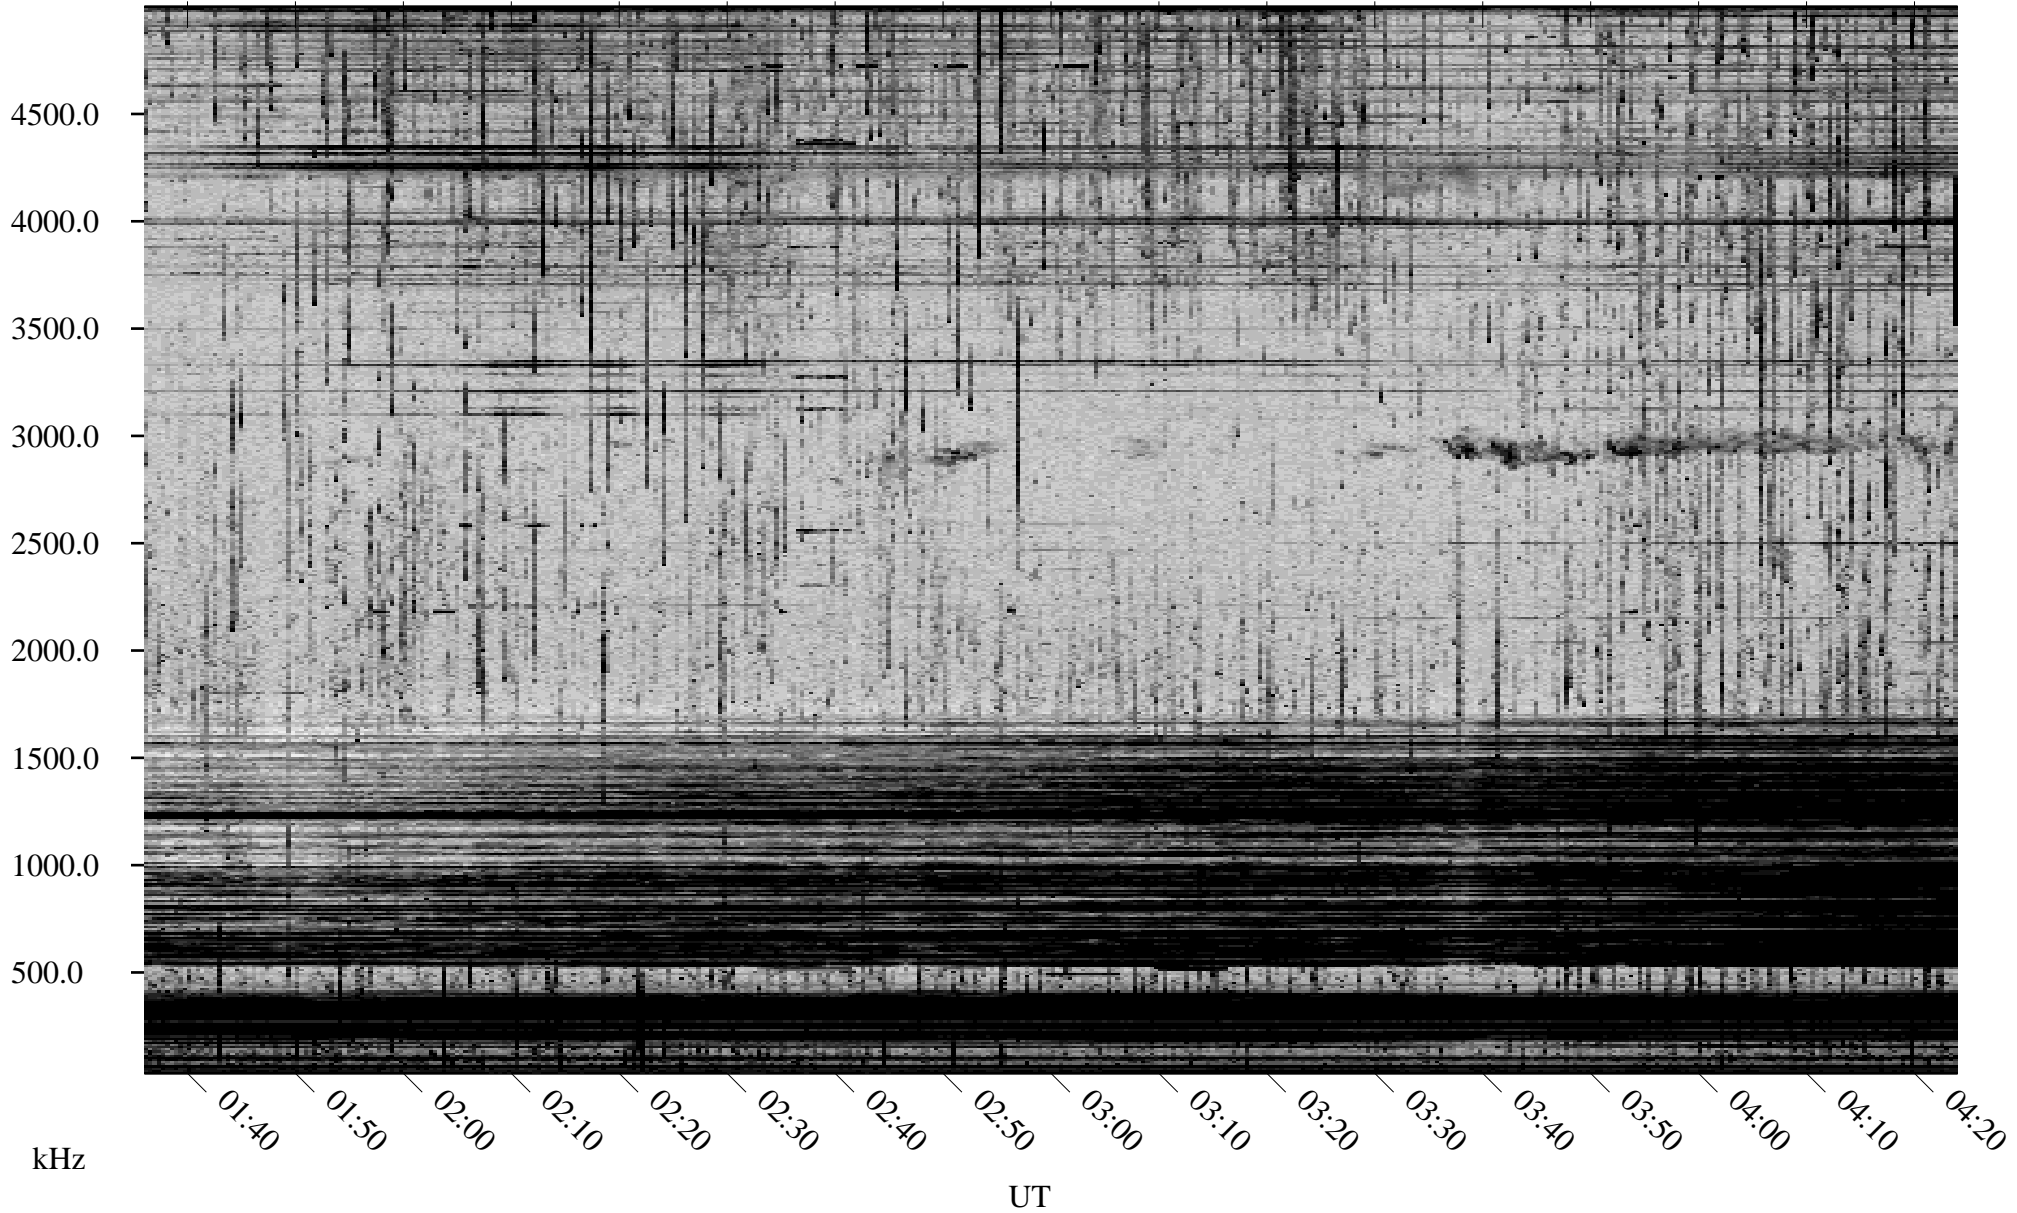

10/11/2002 Churchill, Manitoba

Linear Scale Black = 161 White = 15

ch02284l.r00m max_12

Page 1

10/11/2002 Churchill, Manitoba

Linear Scale Black = 161 White = 15

ch02284l.r00m max_12

Page 2

10/12/2002 Churchill, Manitoba

Linear Scale Black = 161 White = 15

ch02284l.r00m max_12

Page 3

10/12/2002 Churchill, Manitoba

Linear Scale Black = 161 White = 15

ch02284l.r00m max_12

Page 4

10/12/2002 Churchill, Manitoba

Linear Scale Black = 161 White = 15

ch02284l.r00m max_12

Page 5

10/12/2002 Churchill, Manitoba

Linear Scale Black = 161 White = 15

ch02284l.r00m max_12

Page 6

10/12/2002 Churchill, Manitoba

Linear Scale Black = 161 White = 15

ch02284l.r00m max_12

Page 7

10/12/2002 Churchill, Manitoba

Linear Scale Black = 161 White = 15

ch02284l.r00m max_12

Page 8