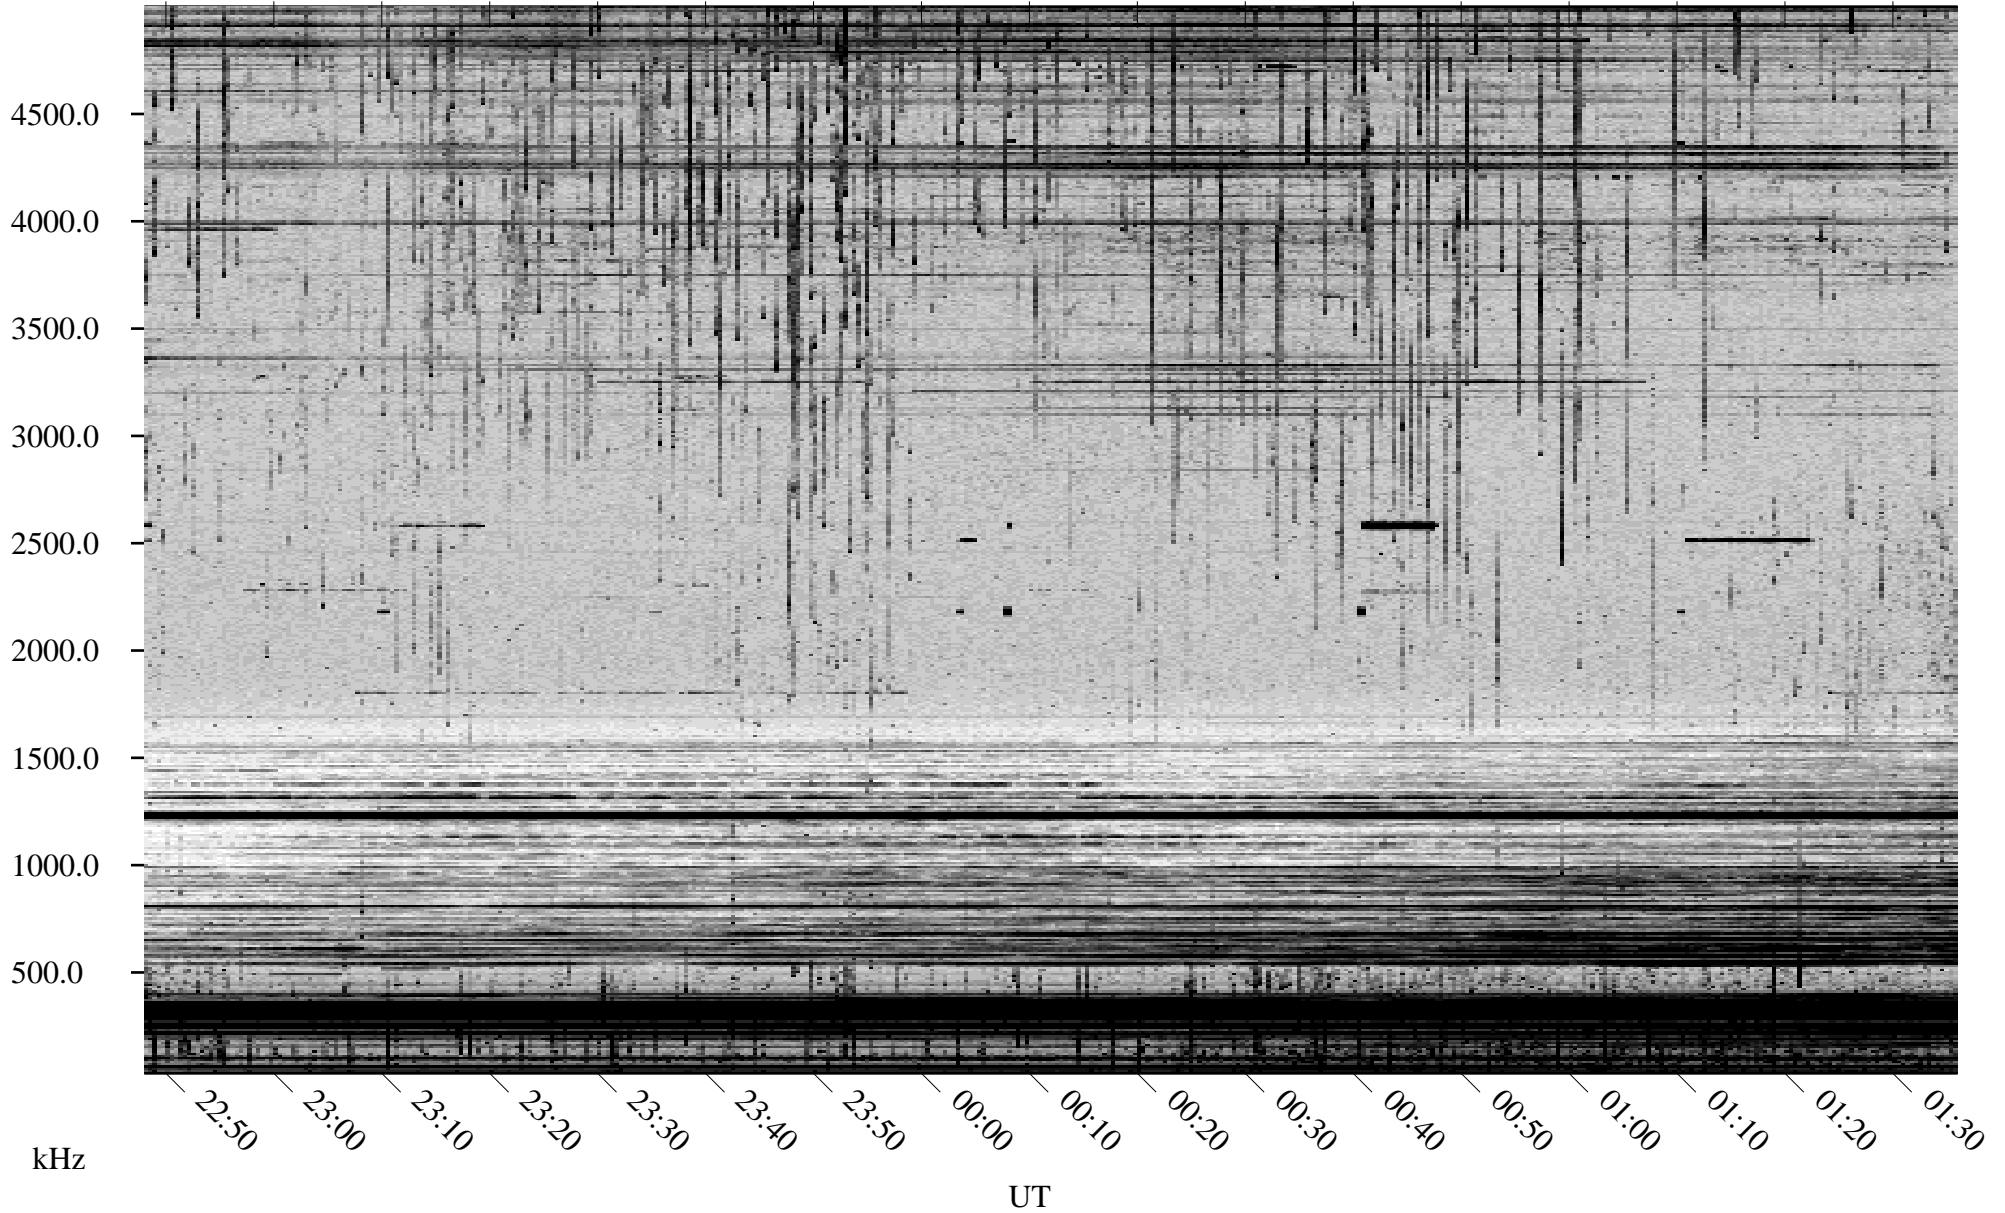

10/11/2002 Churchill, Manitoba

Linear Scale Black = 161 White = 15

ch02284l.r00m max_12

Page 1

10/11/2002 Churchill, Manitoba

Linear Scale Black = 161 White = 15

ch02284l.r00m max_12

Page 2

10/12/2002 Churchill, Manitoba

Linear Scale Black = 161 White = 15

ch02284l.r00m max_12

Page 3

10/12/2002 Churchill, Manitoba

Linear Scale Black = 161 White = 15

ch02284l.r00m max_12

Page 4

10/12/2002 Churchill, Manitoba

Linear Scale Black = 161 White = 15

ch02284l.r00m max_12

Page 5

10/12/2002 Churchill, Manitoba

Linear Scale Black = 161 White = 15

ch02284l.r00m max_12

Page 6

10/12/2002 Churchill, Manitoba

Linear Scale Black = 161 White = 15

ch02284l.r00m max_12

Page 7

10/12/2002 Churchill, Manitoba

Linear Scale Black = 161 White = 15

ch02284l.r00m max_12

Page 8