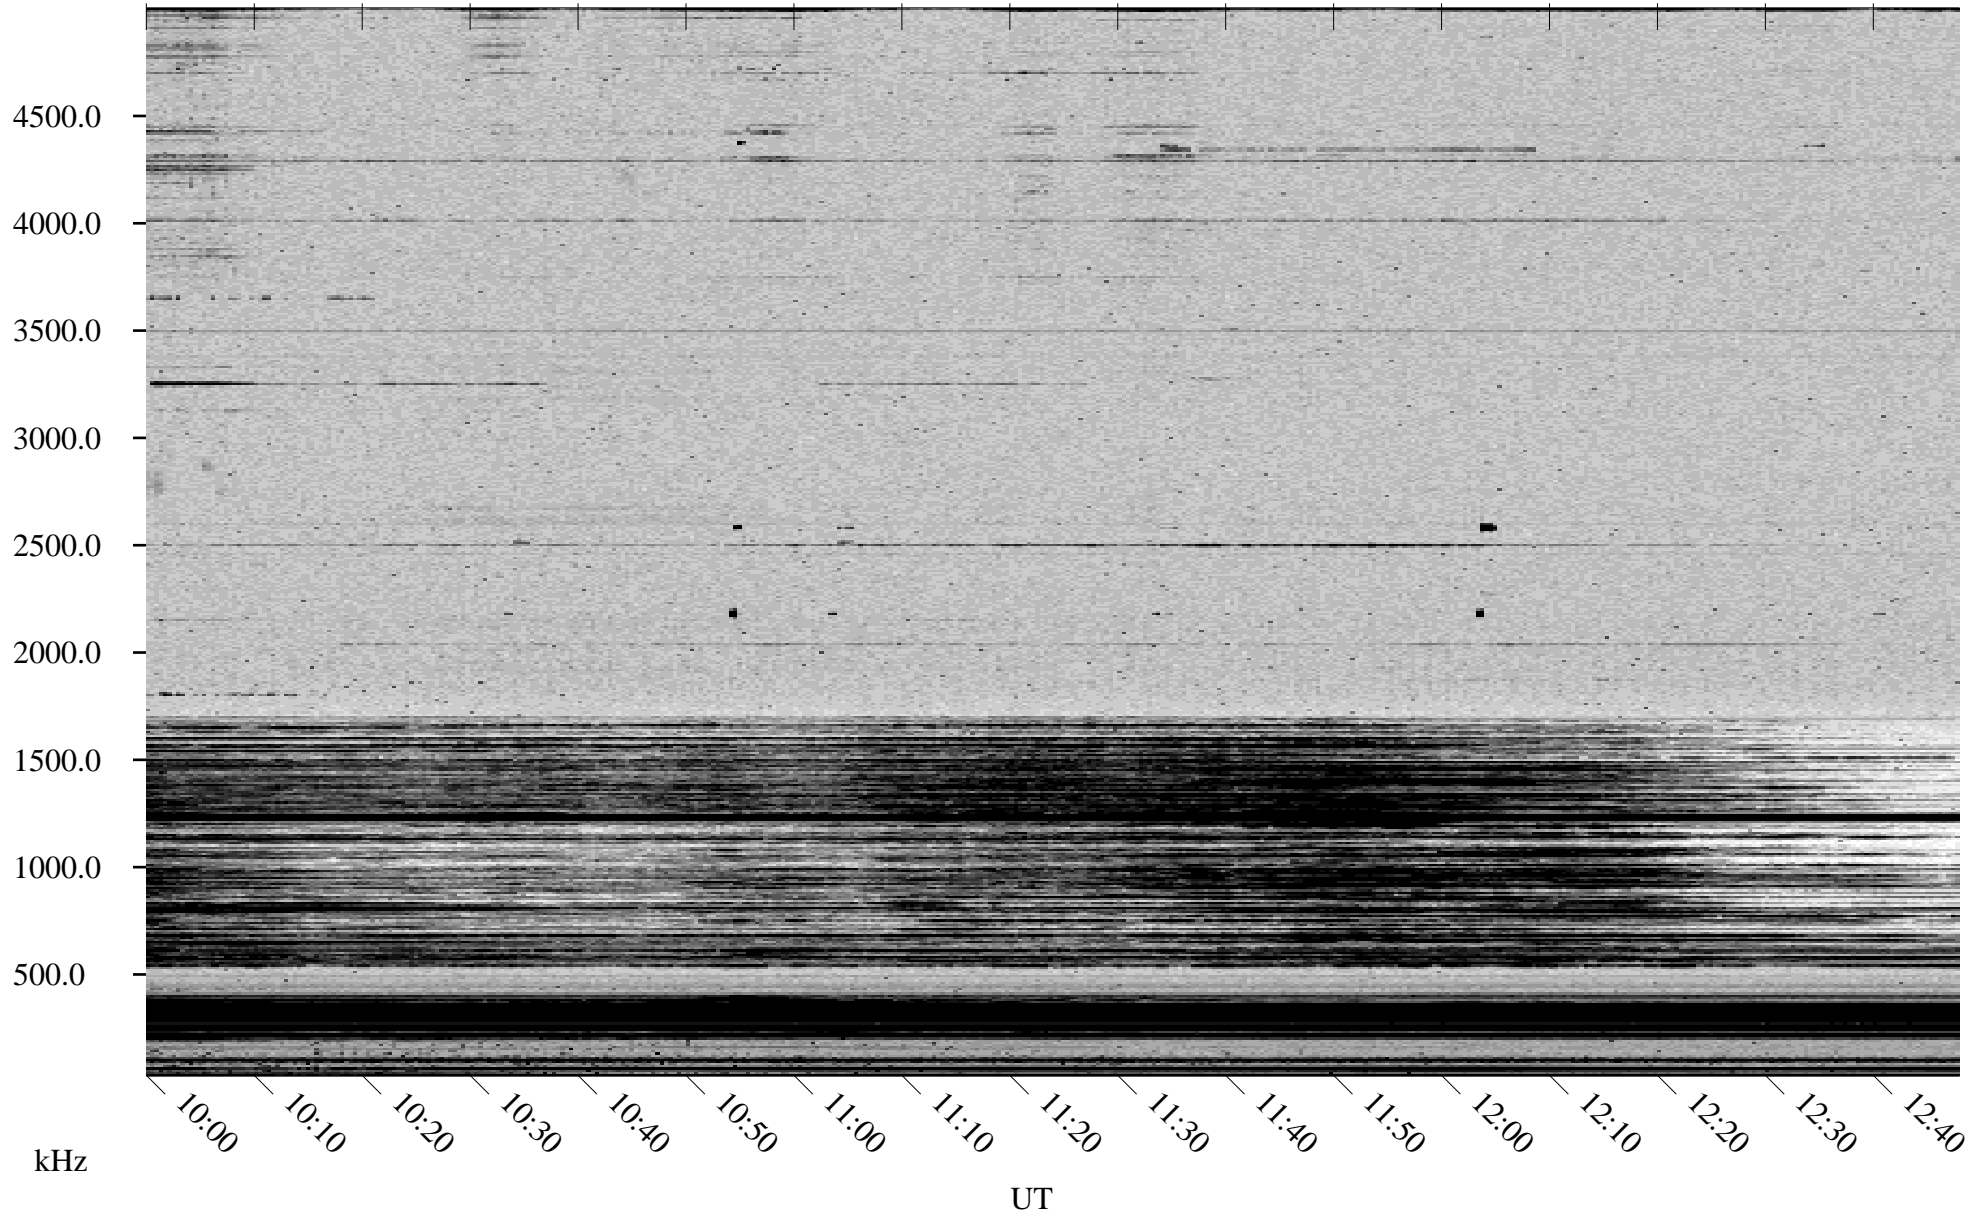

10/11/2002 Churchill, Manitoba

Linear Scale Black = 161 White = 15

ch02284l.r00m max_12

Page 1

10/11/2002 Churchill, Manitoba

Linear Scale Black = 161 White = 15

ch02284l.r00m max_12

Page 2

10/12/2002 Churchill, Manitoba

Linear Scale Black = 161 White = 15

ch02284l.r00m max_12

Page 3

10/12/2002 Churchill, Manitoba

Linear Scale Black = 161 White = 15

ch02284l.r00m max_12

Page 4

10/12/2002 Churchill, Manitoba

Linear Scale Black = 161 White = 15

ch02284l.r00m max_12

Page 5

10/12/2002 Churchill, Manitoba

Linear Scale Black = 161 White = 15

ch02284l.r00m max_12

Page 6

10/12/2002 Churchill, Manitoba

Linear Scale Black = 161 White = 15

ch02284l.r00m max_12

Page 7

10/12/2002 Churchill, Manitoba

Linear Scale Black = 161 White = 15

ch02284l.r00m max_12

Page 8