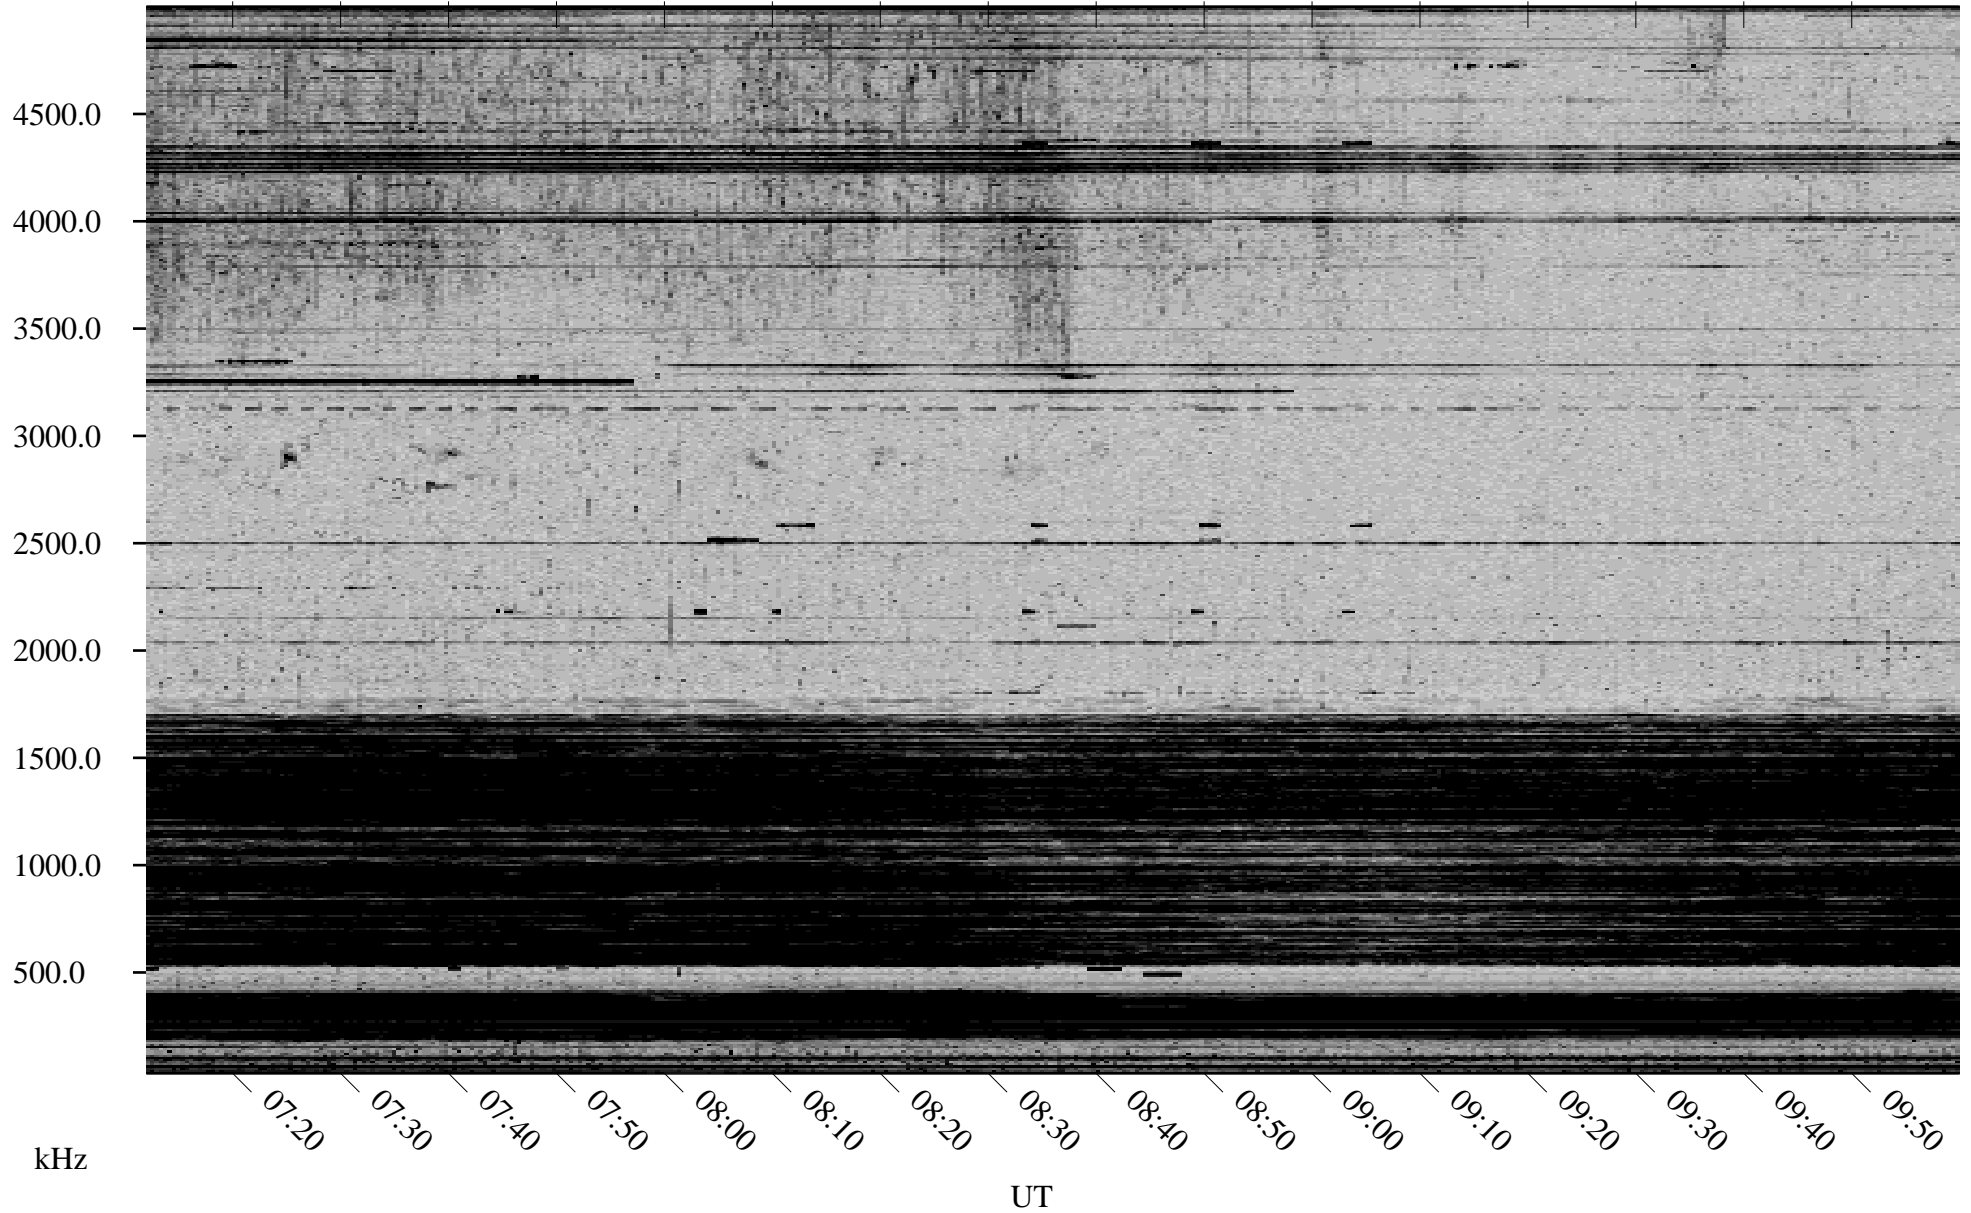

10/12/2002 Churchill, Manitoba

Linear Scale Black = 161 White = 15

ch02285l.r00m max_12

Page 1

10/12/2002 Churchill, Manitoba

Linear Scale Black = 161 White = 15

ch02285l.r00m max_12

Page 2

10/13/2002 Churchill, Manitoba

Linear Scale Black = 161 White = 15

ch022851.r00m max_12

Page 3

10/13/2002 Churchill, Manitoba

Linear Scale Black = 161 White = 15

ch02285l.r00m max_12

Page 4

10/13/2002 Churchill, Manitoba

Linear Scale Black = 161 White = 15

ch02285l.r00m max_12

Page 5

10/13/2002 Churchill, Manitoba

Linear Scale Black = 161 White = 15

ch02285l.r00m max_12

Page 6

10/13/2002 Churchill, Manitoba

Linear Scale Black = 161 White = 15

ch02285l.r00m max_12

Page 7

10/13/2002 Churchill, Manitoba

Linear Scale Black = 161 White = 15

ch022851.r00m max_12

Page 8