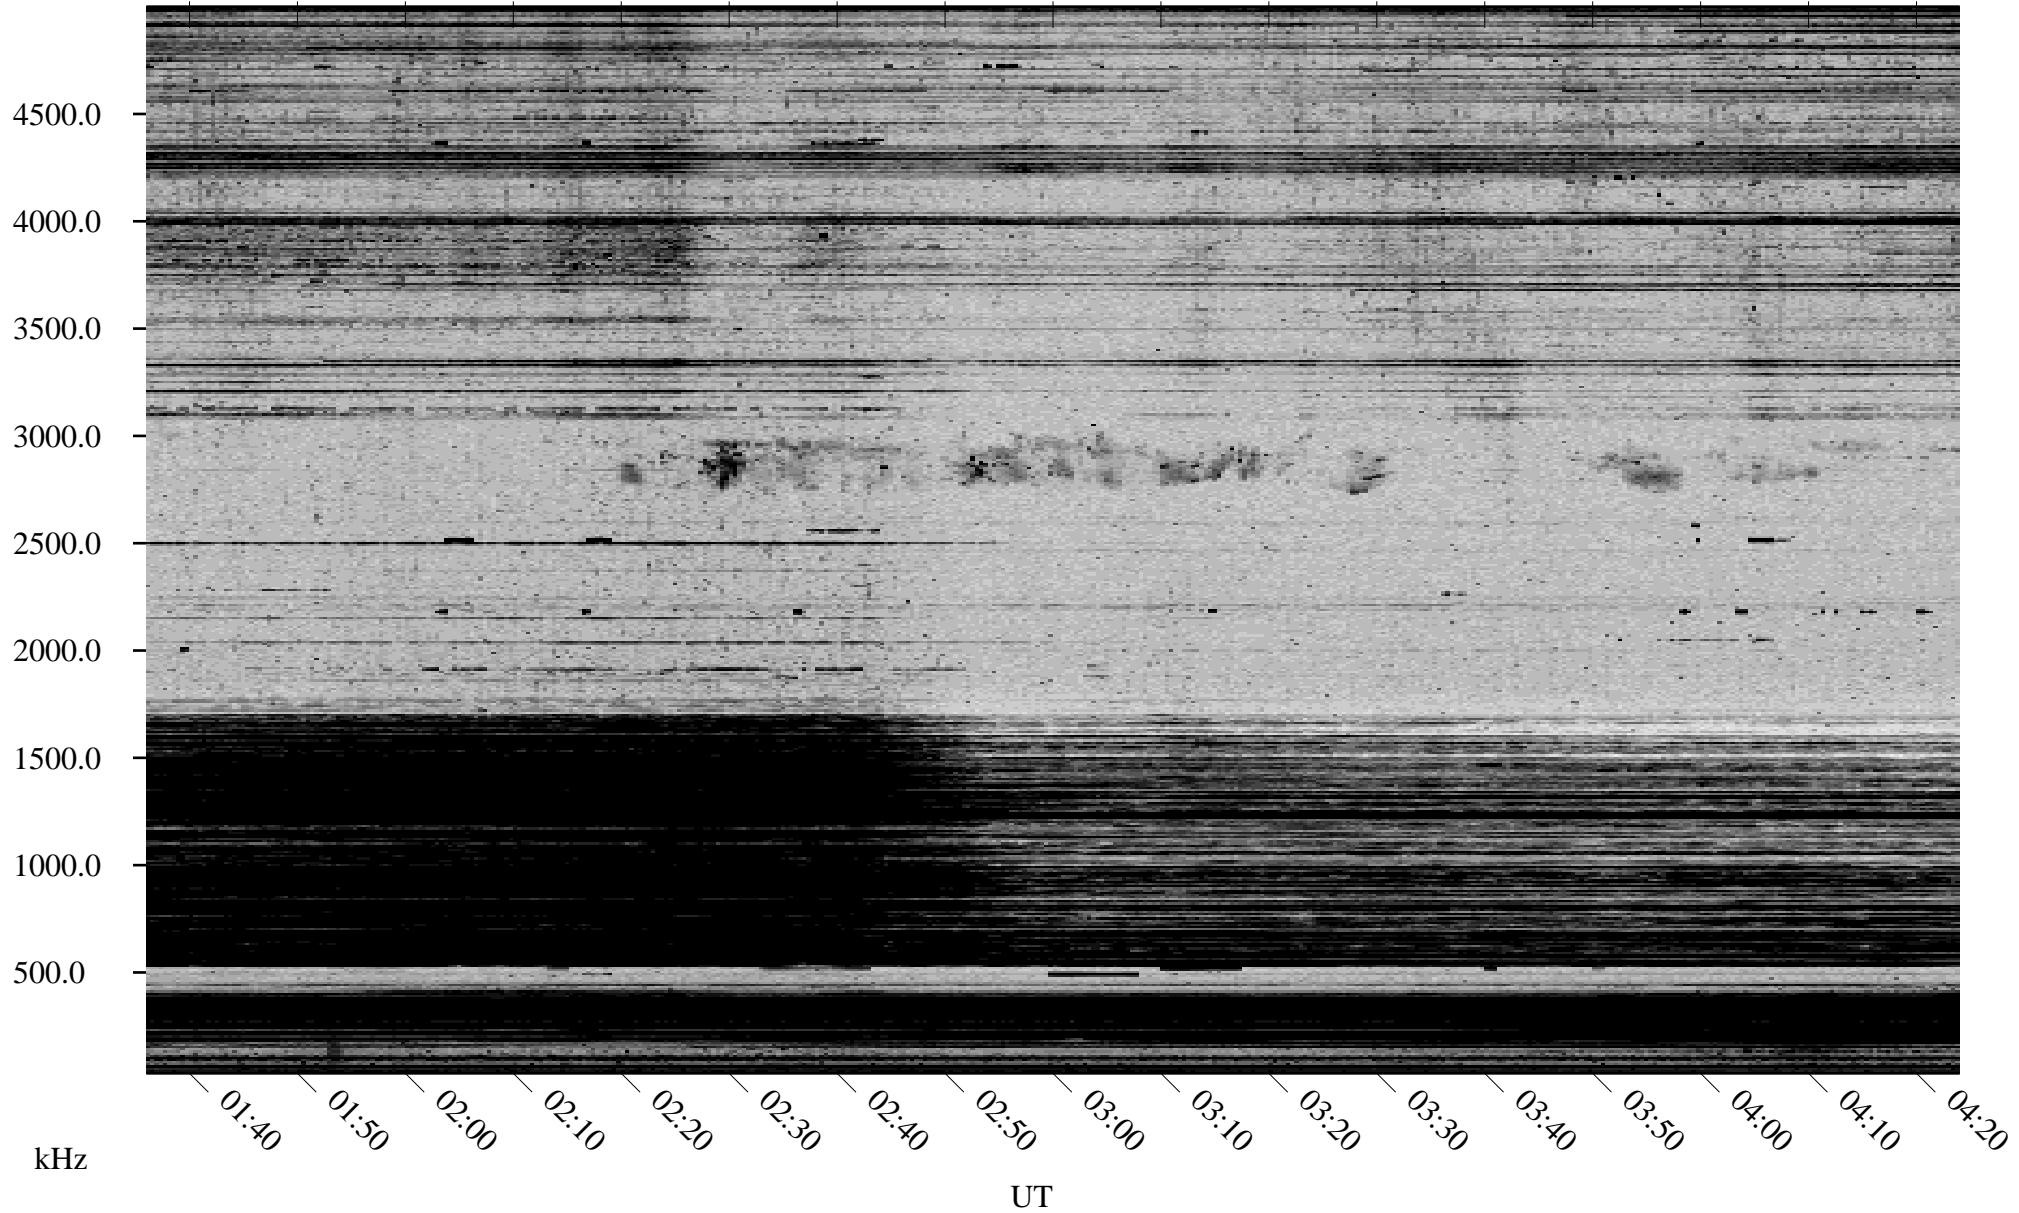

10/12/2002 Churchill, Manitoba

Linear Scale Black = 161 White = 15

ch02285l.r00m max_12

Page 1

10/12/2002 Churchill, Manitoba

Linear Scale Black = 161 White = 15

ch02285l.r00m max_12

Page 2

10/13/2002 Churchill, Manitoba

Linear Scale Black = 161 White = 15

ch022851.r00m max_12

Page 3

10/13/2002 Churchill, Manitoba

Linear Scale Black = 161 White = 15

ch02285l.r00m max_12

Page 4

10/13/2002 Churchill, Manitoba

Linear Scale Black = 161 White = 15

ch02285l.r00m max_12

Page 5

10/13/2002 Churchill, Manitoba

Linear Scale Black = 161 White = 15

ch02285l.r00m max_12

Page 6

10/13/2002 Churchill, Manitoba

Linear Scale Black = 161 White = 15

ch02285l.r00m max_12

Page 7

10/13/2002 Churchill, Manitoba

Linear Scale Black = 161 White = 15

ch022851.r00m max_12

Page 8