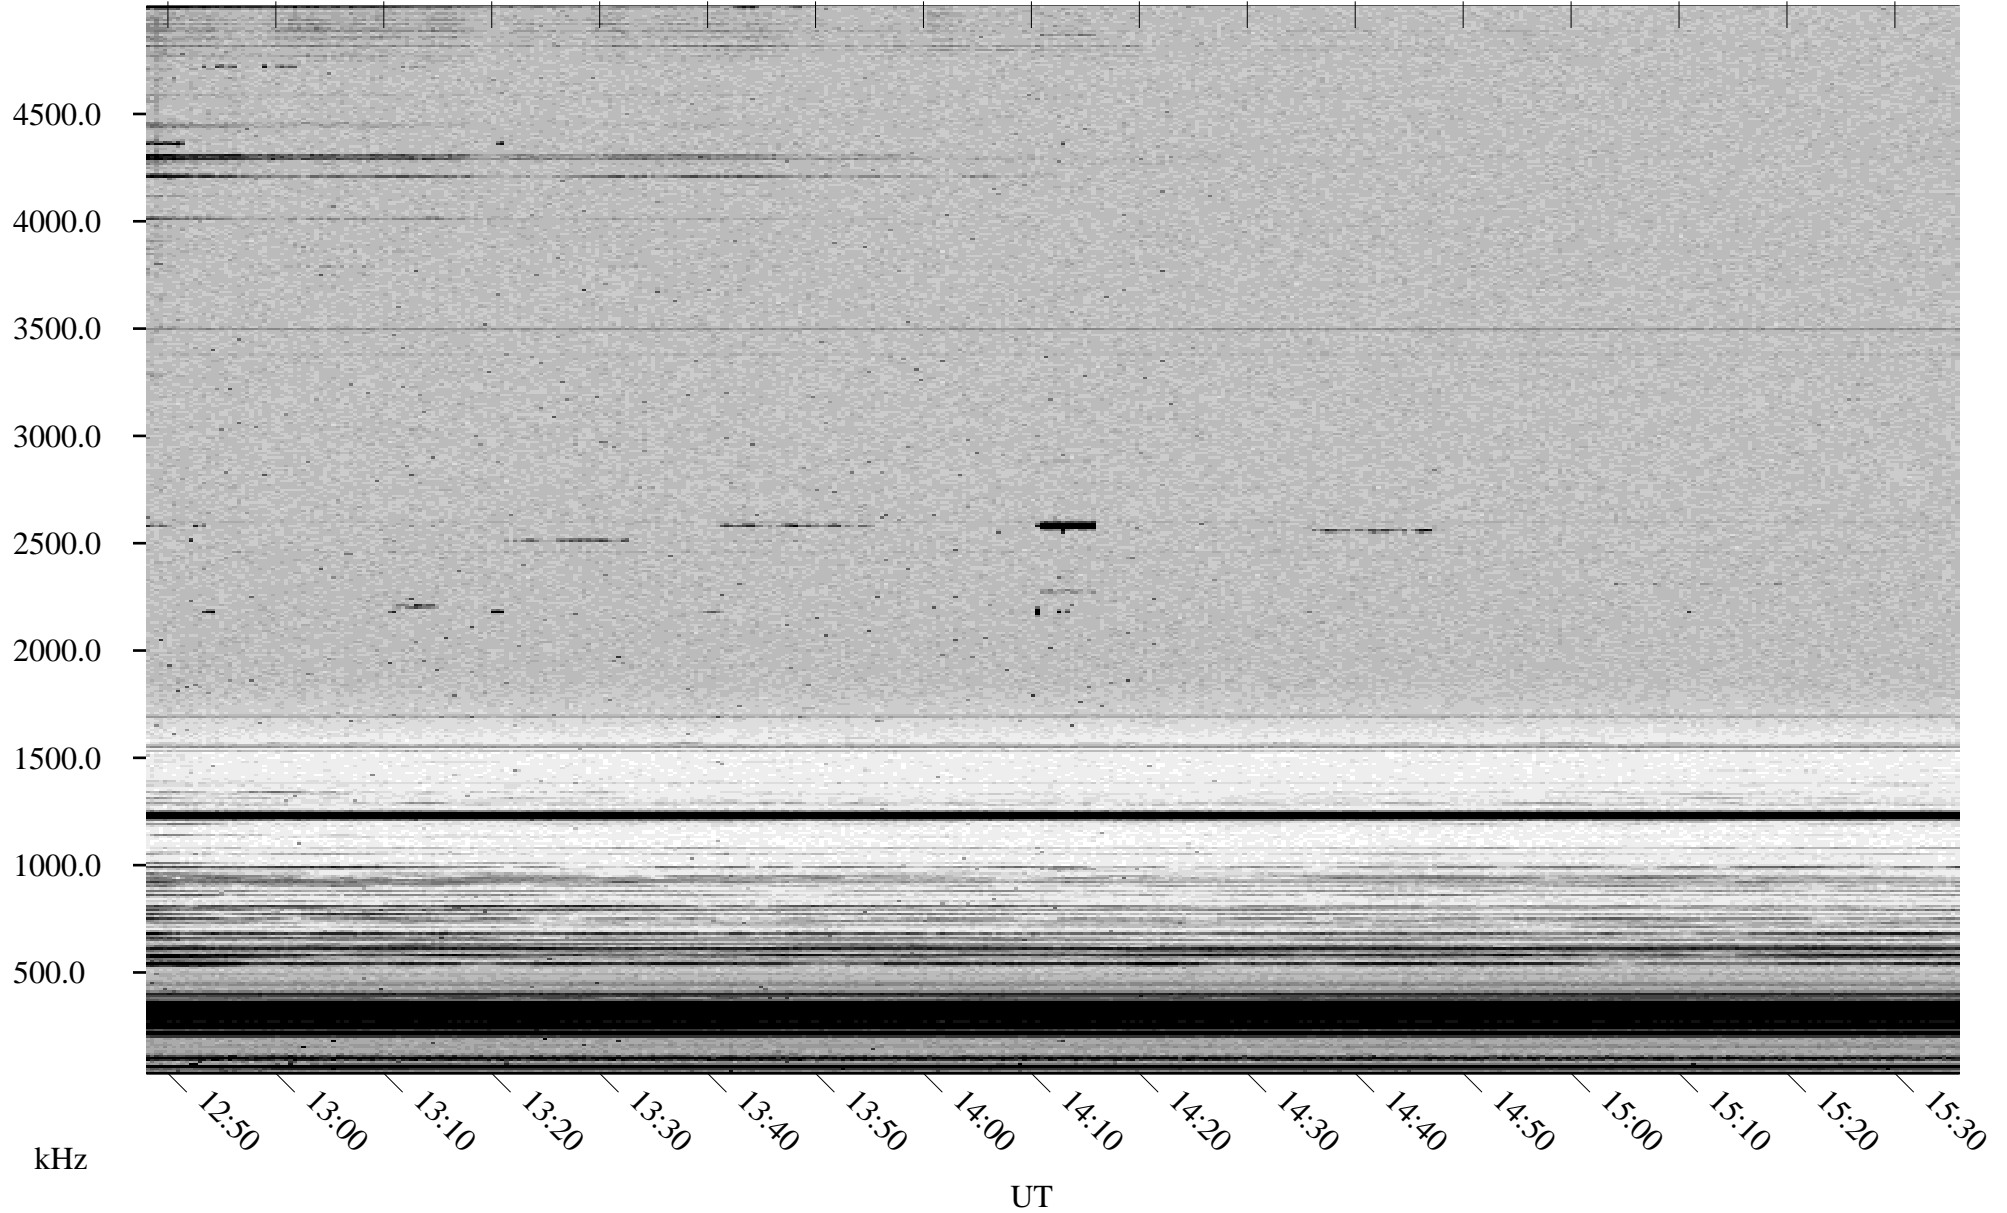

10/12/2002 Churchill, Manitoba

Linear Scale Black = 161 White = 15

ch02285l.r00m max_12

Page 1

10/12/2002 Churchill, Manitoba

Linear Scale Black = 161 White = 15

ch02285l.r00m max_12

Page 2

10/13/2002 Churchill, Manitoba

Linear Scale Black = 161 White = 15

ch022851.r00m max_12

Page 3

10/13/2002 Churchill, Manitoba

Linear Scale Black = 161 White = 15

ch02285l.r00m max_12

Page 4

10/13/2002 Churchill, Manitoba

Linear Scale Black = 161 White = 15

ch02285l.r00m max_12

Page 5

10/13/2002 Churchill, Manitoba

Linear Scale Black = 161 White = 15

ch02285l.r00m max_12

Page 6

10/13/2002 Churchill, Manitoba

Linear Scale Black = 161 White = 15

ch02285l.r00m max_12

Page 7

10/13/2002 Churchill, Manitoba

Linear Scale Black = 161 White = 15

ch022851.r00m max_12

Page 8