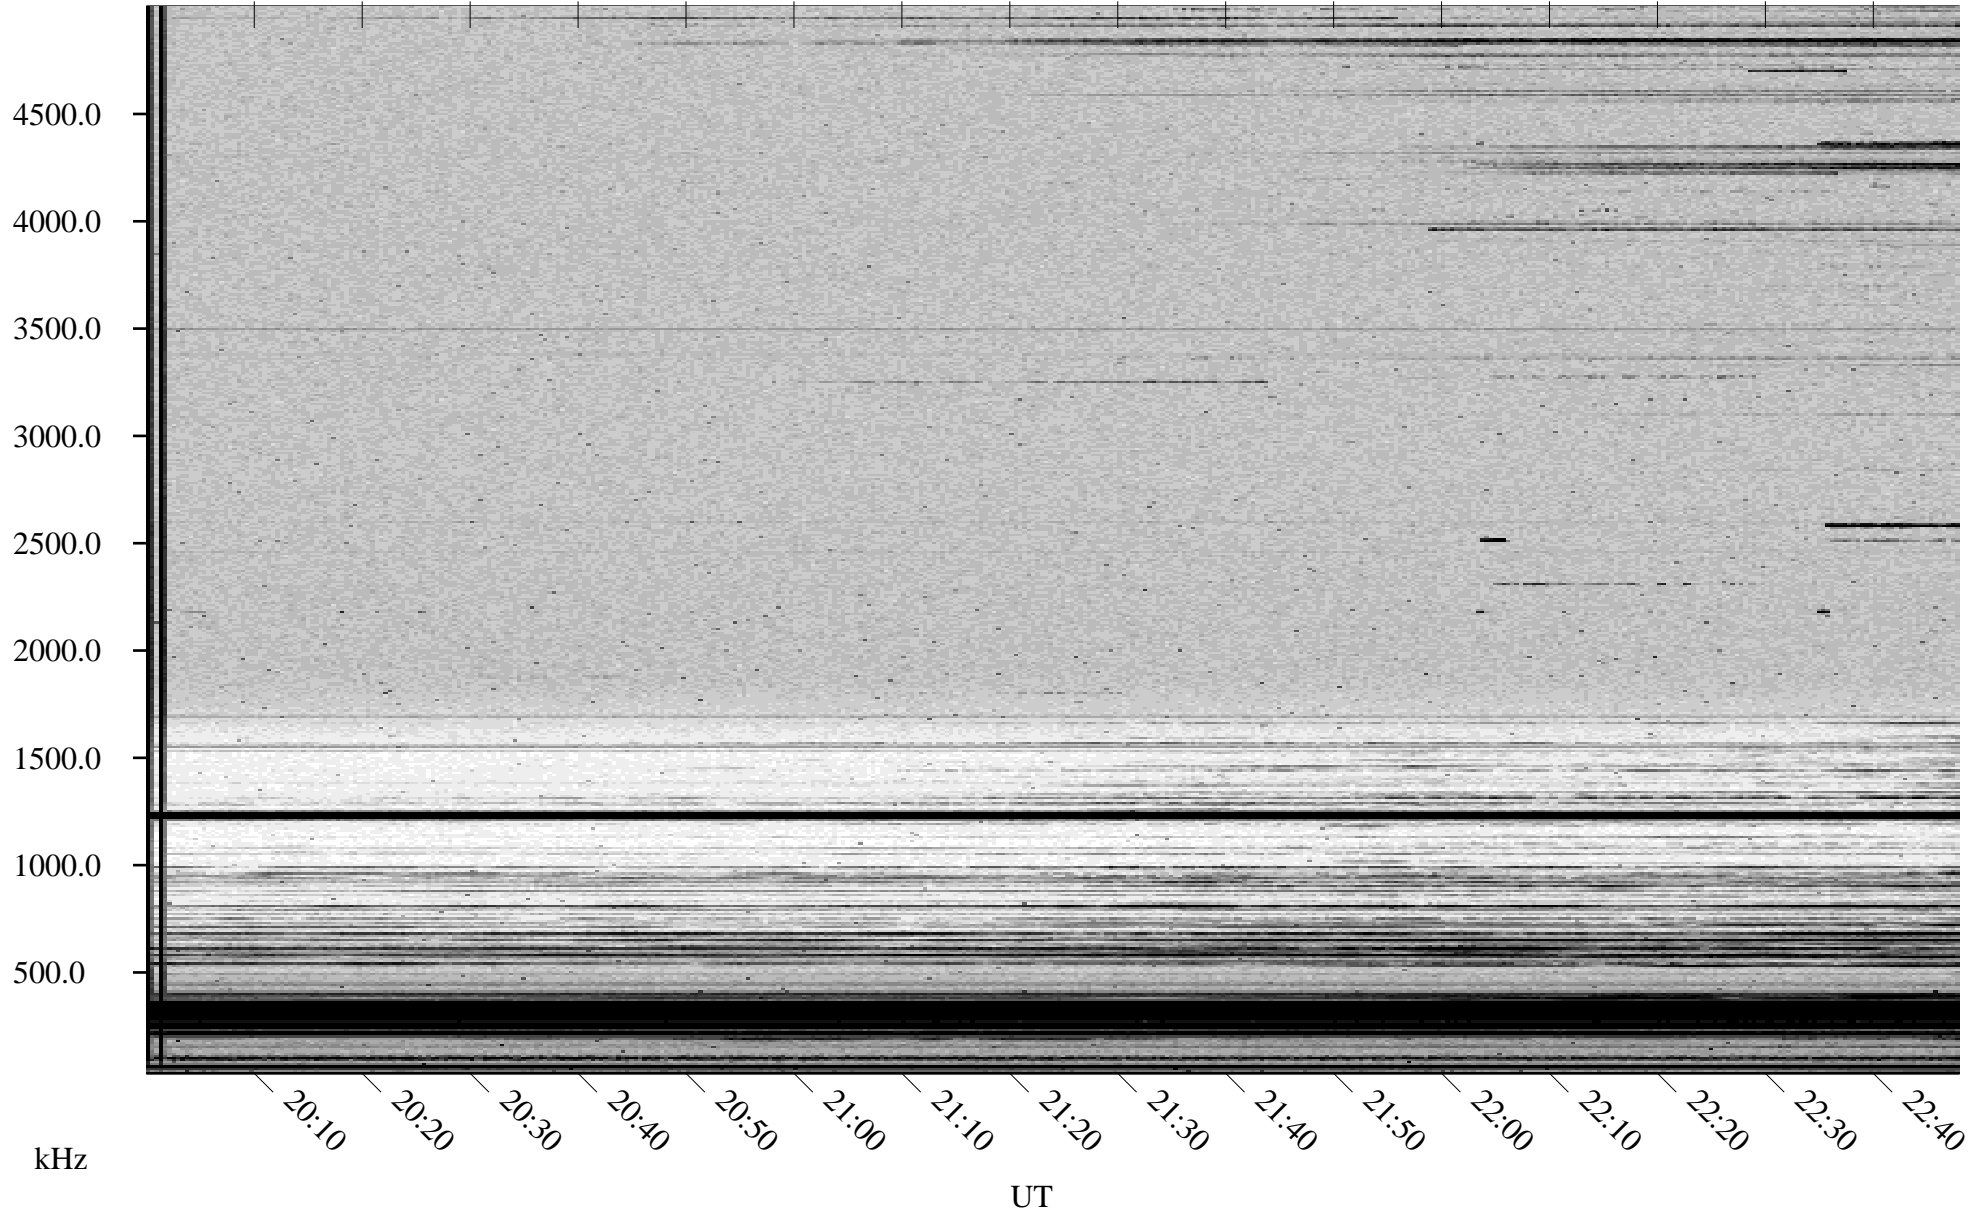

10/12/2002 Churchill, Manitoba

Linear Scale Black = 161 White = 15

ch02285l.r00m max_12

Page 1

10/12/2002 Churchill, Manitoba

Linear Scale Black = 161 White = 15

ch02285l.r00m max_12

Page 2

10/13/2002 Churchill, Manitoba

Linear Scale Black = 161 White = 15

ch022851.r00m max_12

Page 3

10/13/2002 Churchill, Manitoba

Linear Scale Black = 161 White = 15

ch02285l.r00m max_12

Page 4

10/13/2002 Churchill, Manitoba

Linear Scale Black = 161 White = 15

ch02285l.r00m max_12

Page 5

10/13/2002 Churchill, Manitoba

Linear Scale Black = 161 White = 15

ch02285l.r00m max_12

Page 6

10/13/2002 Churchill, Manitoba

Linear Scale Black = 161 White = 15

ch02285l.r00m max_12

Page 7

10/13/2002 Churchill, Manitoba

Linear Scale Black = 161 White = 15

ch022851.r00m max_12

Page 8