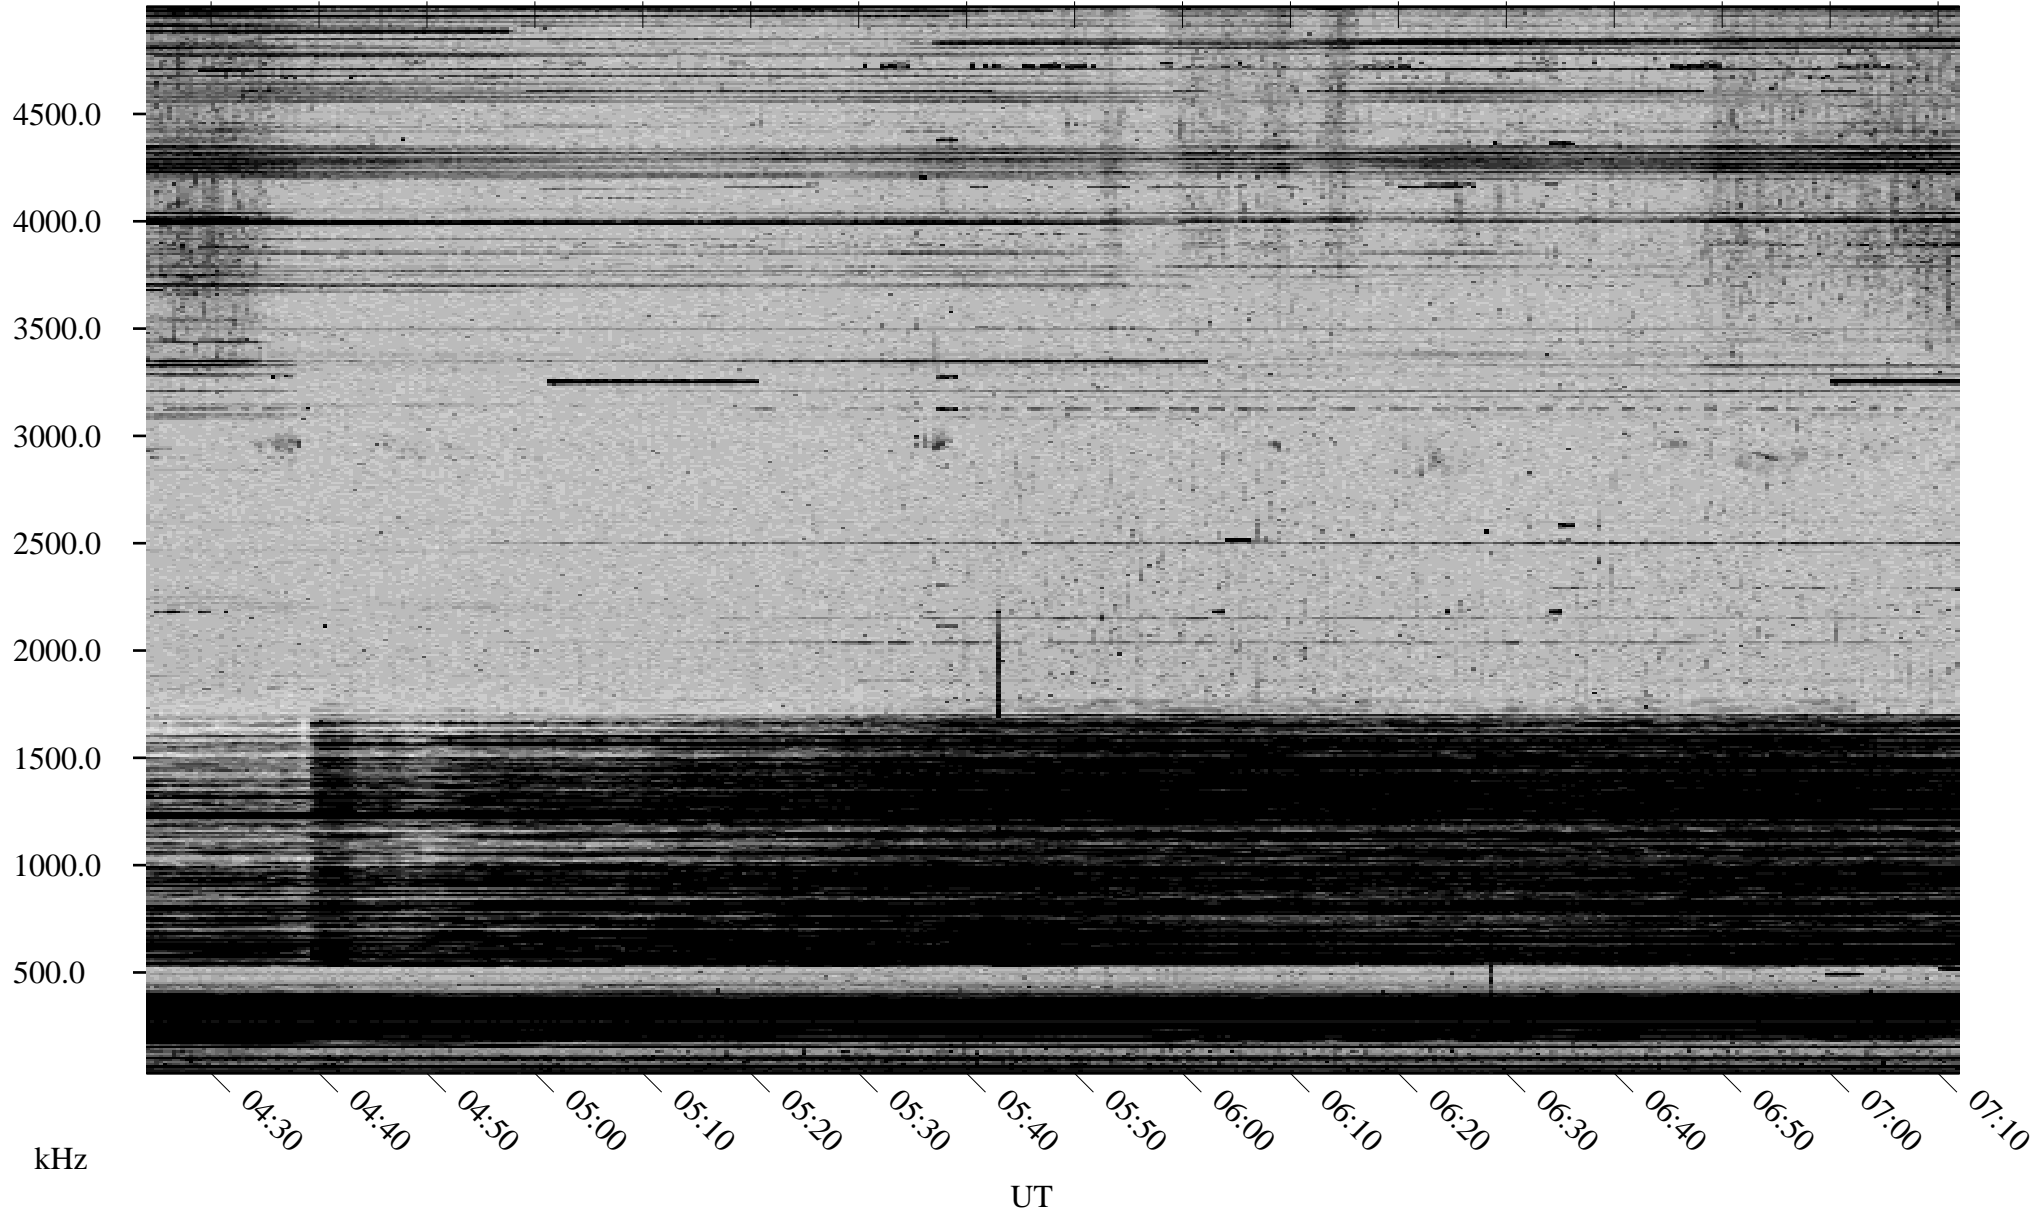

10/12/2002 Churchill, Manitoba

Linear Scale Black = 161 White = 15

ch02285l.r00m max_12

Page 1

10/12/2002 Churchill, Manitoba

Linear Scale Black = 161 White = 15

ch02285l.r00m max_12

Page 2

10/13/2002 Churchill, Manitoba

Linear Scale Black = 161 White = 15

ch022851.r00m max_12

Page 3

10/13/2002 Churchill, Manitoba

Linear Scale Black = 161 White = 15

ch02285l.r00m max_12

Page 4

10/13/2002 Churchill, Manitoba

Linear Scale Black = 161 White = 15

ch02285l.r00m max_12

Page 5

10/13/2002 Churchill, Manitoba

Linear Scale Black = 161 White = 15

ch02285l.r00m max_12

Page 6

10/13/2002 Churchill, Manitoba

Linear Scale Black = 161 White = 15

ch02285l.r00m max_12

Page 7

10/13/2002 Churchill, Manitoba

Linear Scale Black = 161 White = 15

ch022851.r00m max_12

Page 8