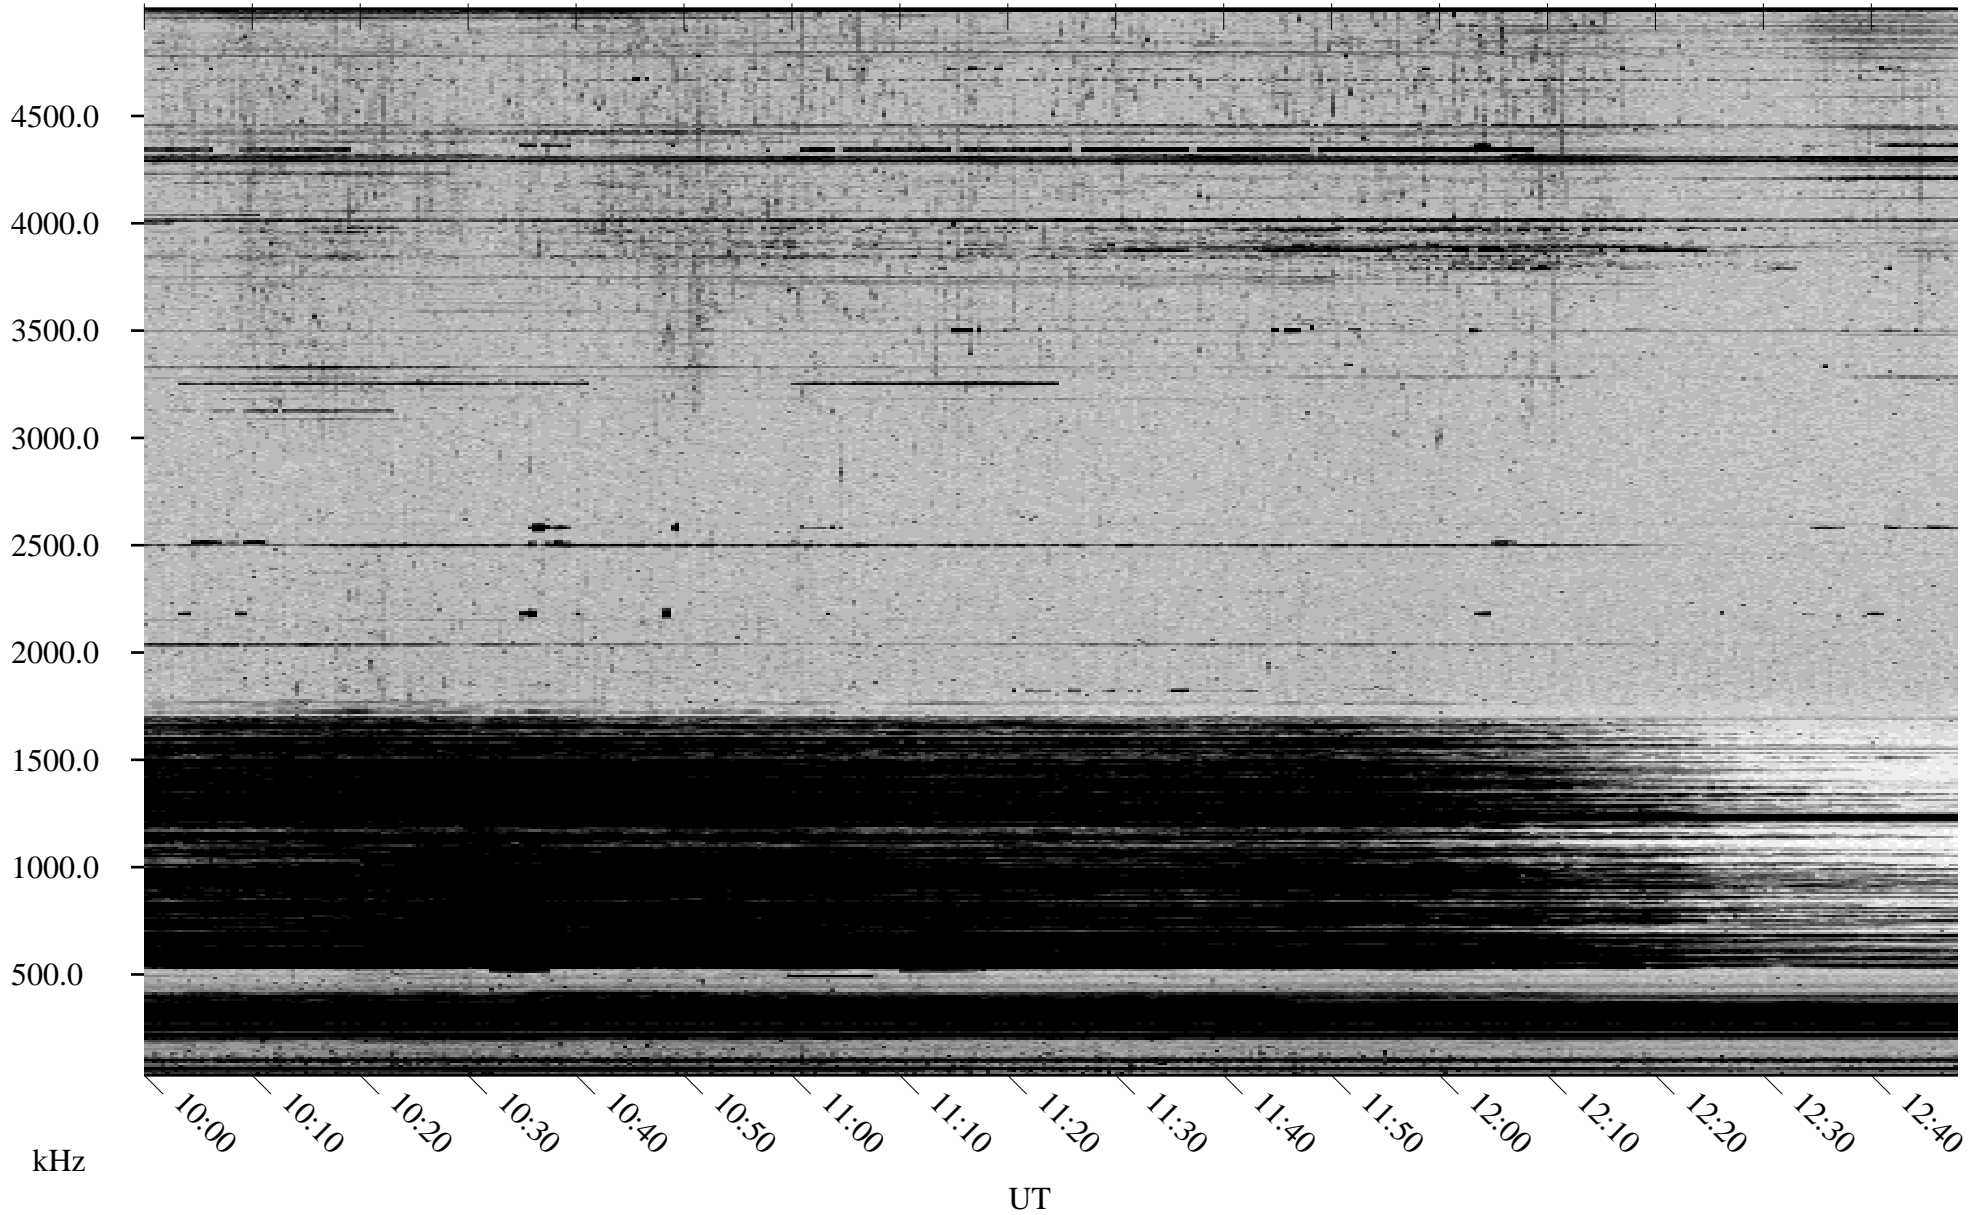

10/12/2002 Churchill, Manitoba

Linear Scale Black = 161 White = 15

ch02285l.r00m max_12

Page 1

10/12/2002 Churchill, Manitoba

Linear Scale Black = 161 White = 15

ch02285l.r00m max_12

Page 2

10/13/2002 Churchill, Manitoba

Linear Scale Black = 161 White = 15

ch022851.r00m max_12

Page 3

10/13/2002 Churchill, Manitoba

Linear Scale Black = 161 White = 15

ch02285l.r00m max_12

Page 4

10/13/2002 Churchill, Manitoba

Linear Scale Black = 161 White = 15

ch02285l.r00m max_12

Page 5

10/13/2002 Churchill, Manitoba

Linear Scale Black = 161 White = 15

ch02285l.r00m max_12

Page 6

10/13/2002 Churchill, Manitoba

Linear Scale Black = 161 White = 15

ch02285l.r00m max_12

Page 7

10/13/2002 Churchill, Manitoba

Linear Scale Black = 161 White = 15

ch022851.r00m max_12

Page 8