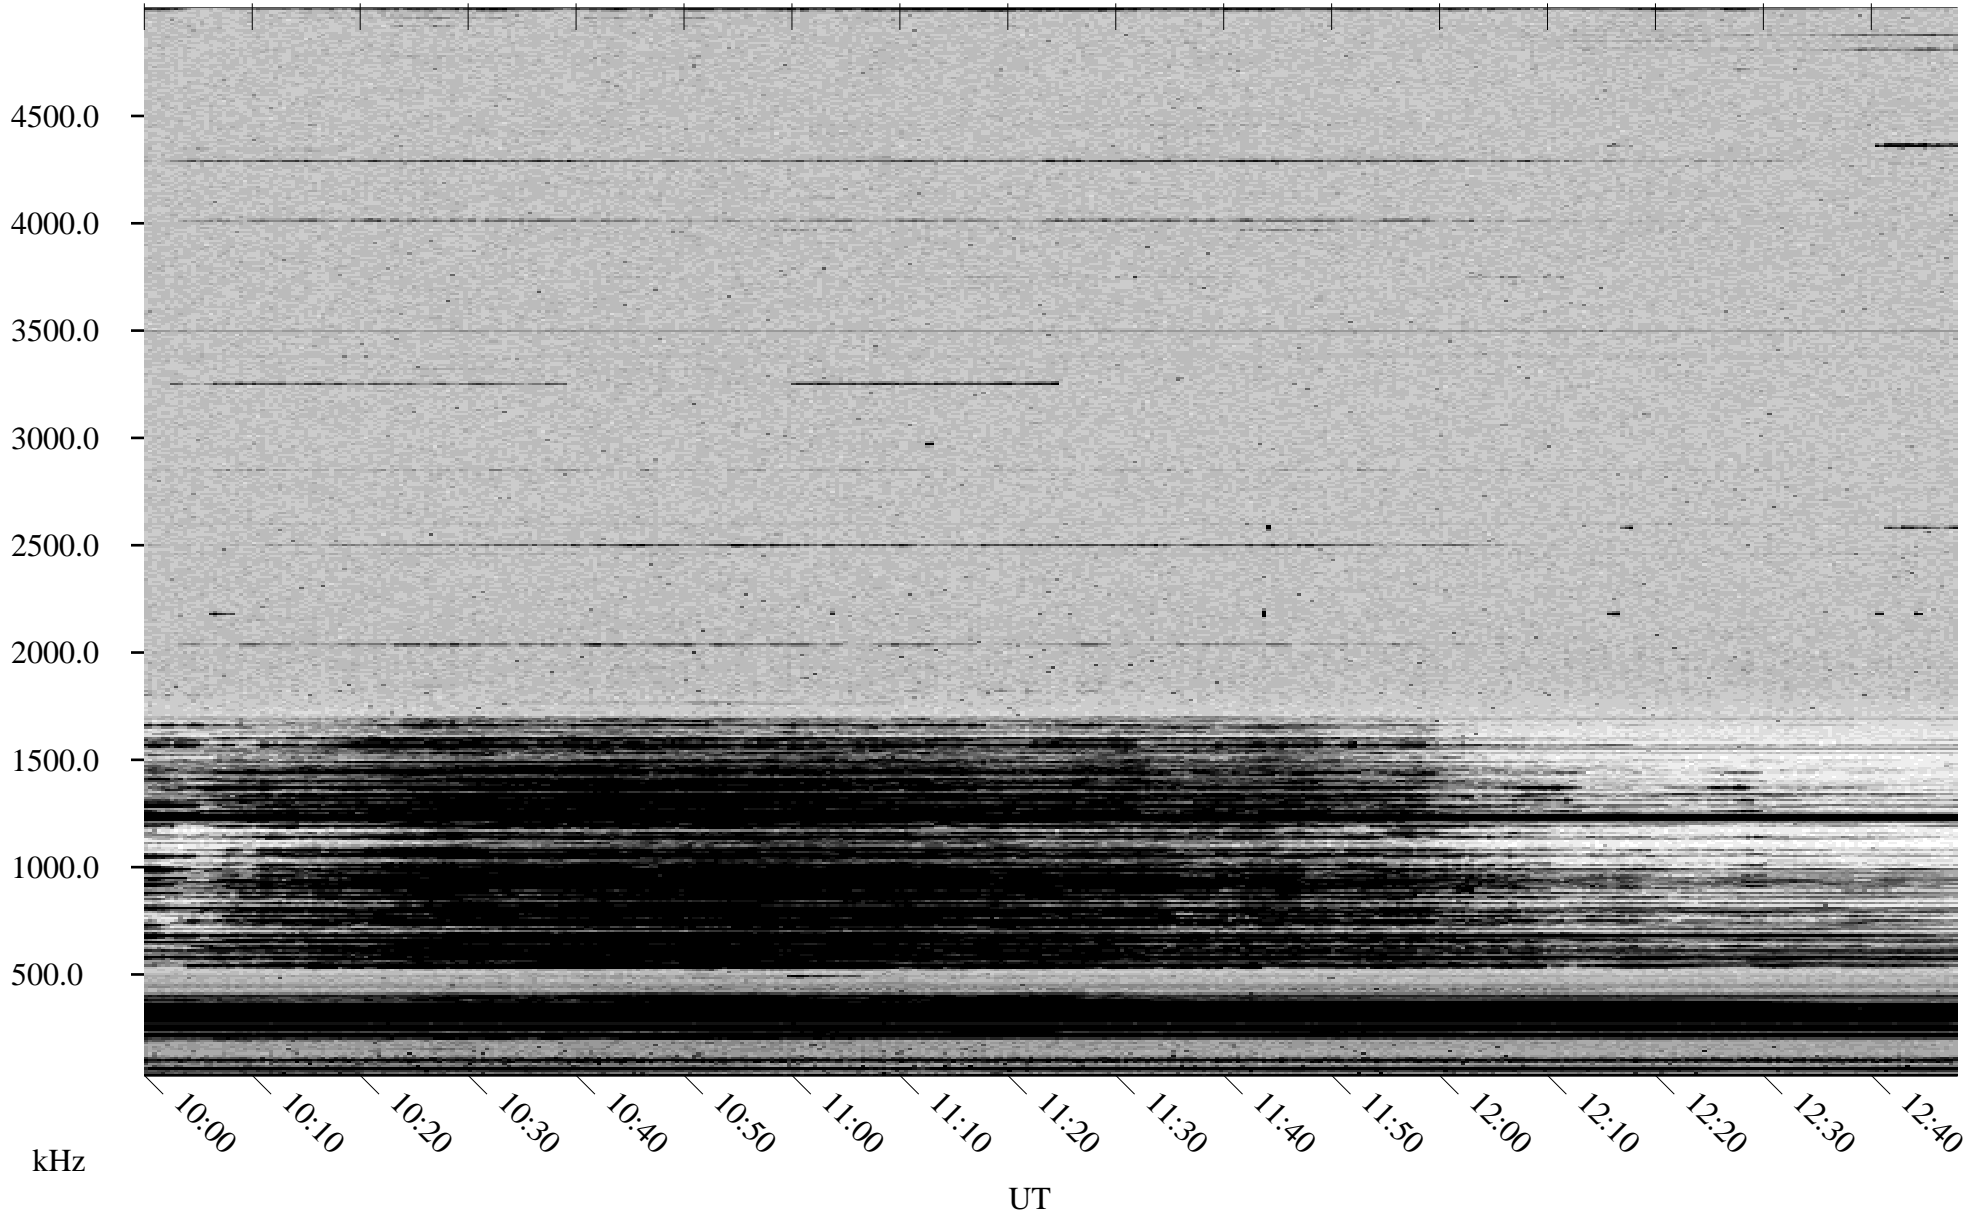

# 10/14/2002 Churchill, Manitoba

Linear Scale    Black = 161    White = 15

ch02286l.r00m max\_12

Page 5

# 10/14/2002 Churchill, Manitoba

Linear Scale    Black = 161    White = 15

ch02286l.r00m max\_12

Page 6

# 10/14/2002 Churchill, Manitoba

Linear Scale    Black = 161    White = 15

ch02286l.r00m max\_12

Page 7

# 10/14/2002 Churchill, Manitoba

Linear Scale    Black = 161    White = 15

ch02286l.r00m max\_12