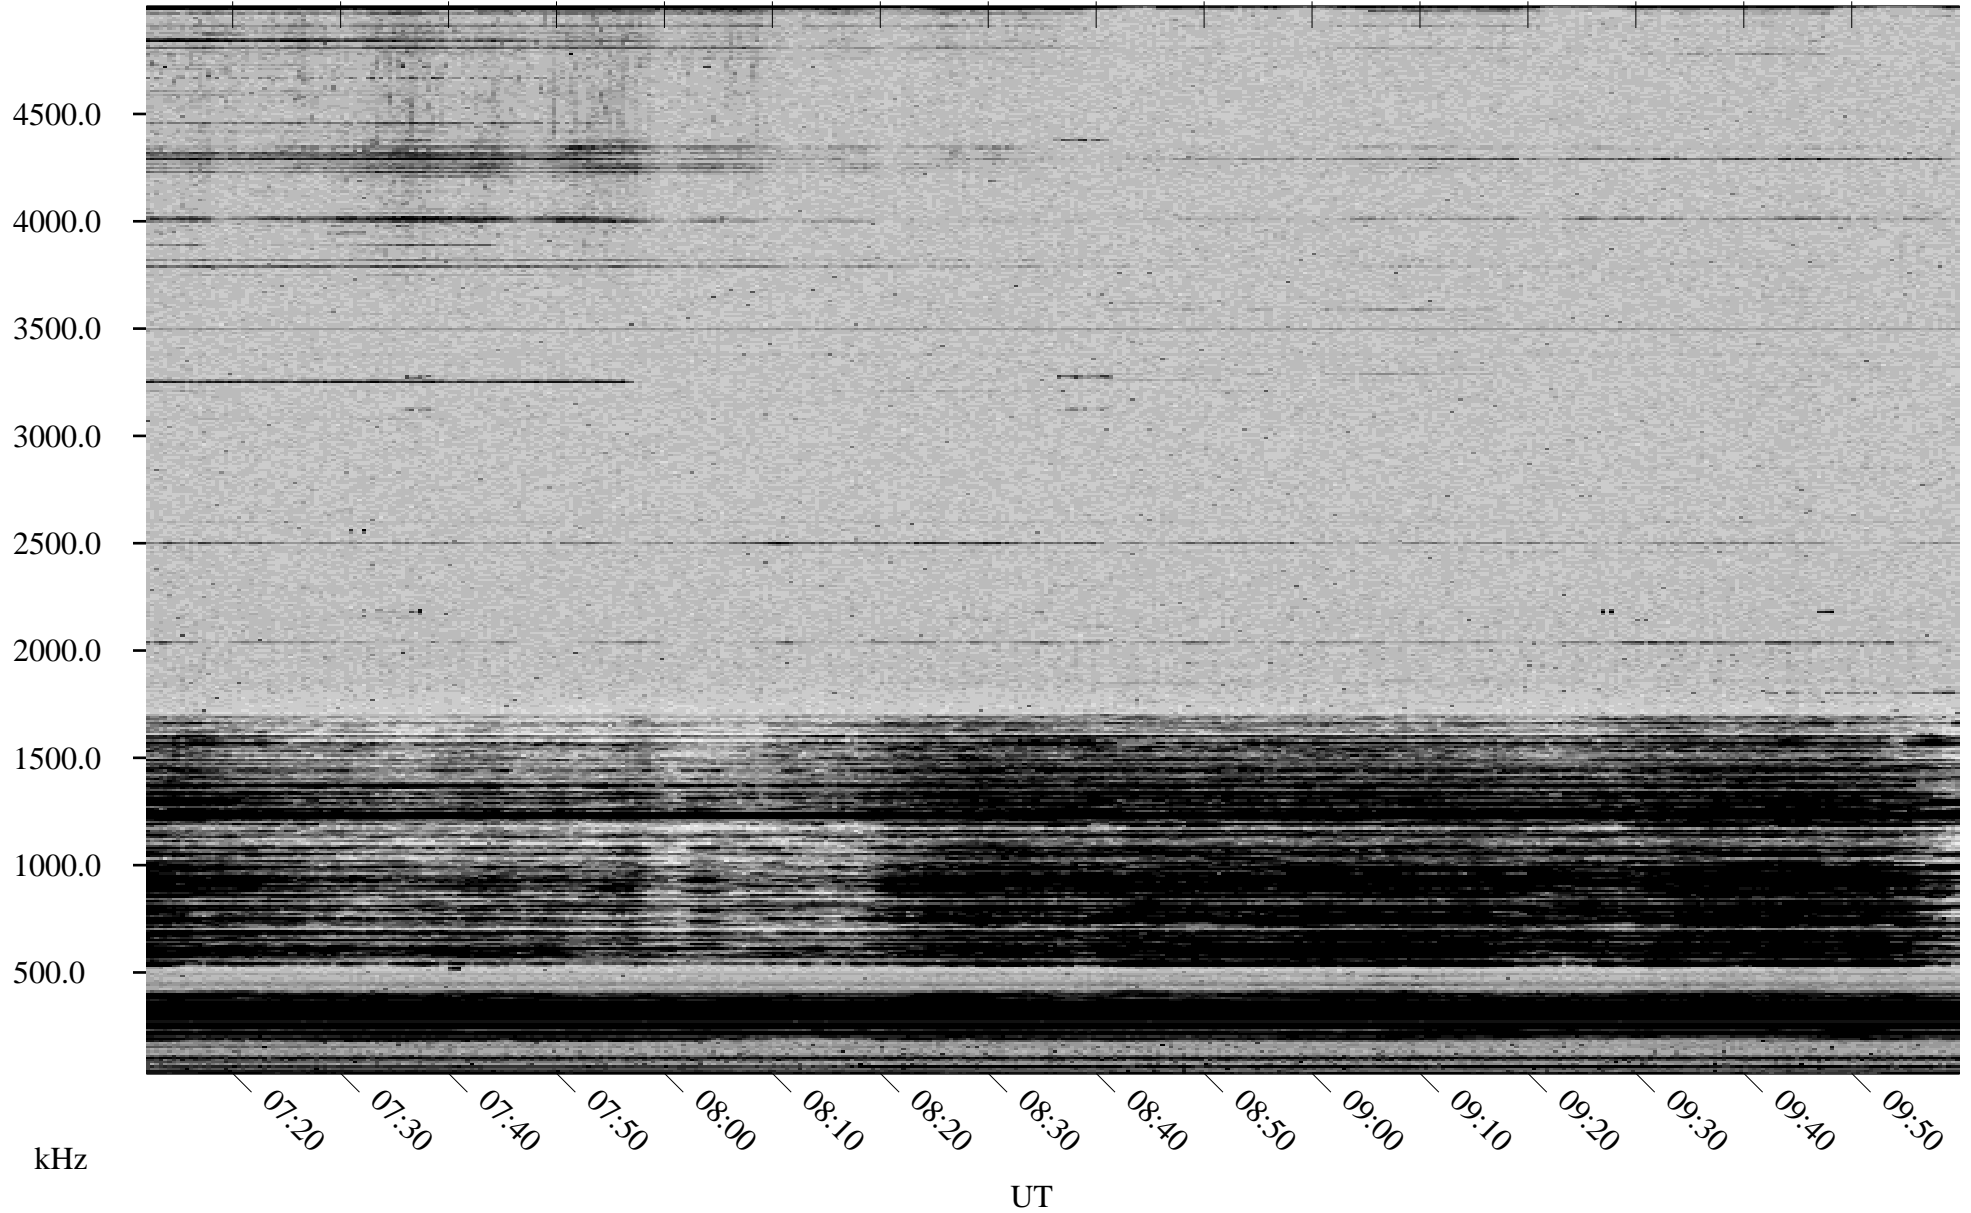

# 10/13/2002 Churchill, Manitoba

Linear Scale    Black = 161    White = 15

ch02286l.r00m max\_12

Page 1

# 10/14/2002 Churchill, Manitoba

Linear Scale    Black = 161    White = 15

ch02286l.r00m max\_12

Page 3

# 10/14/2002 Churchill, Manitoba

Linear Scale    Black = 161    White = 15

ch02286l.r00m max\_12

Page 4

# 10/14/2002 Churchill, Manitoba

Linear Scale    Black = 161    White = 15

ch02286l.r00m max\_12

Page 5