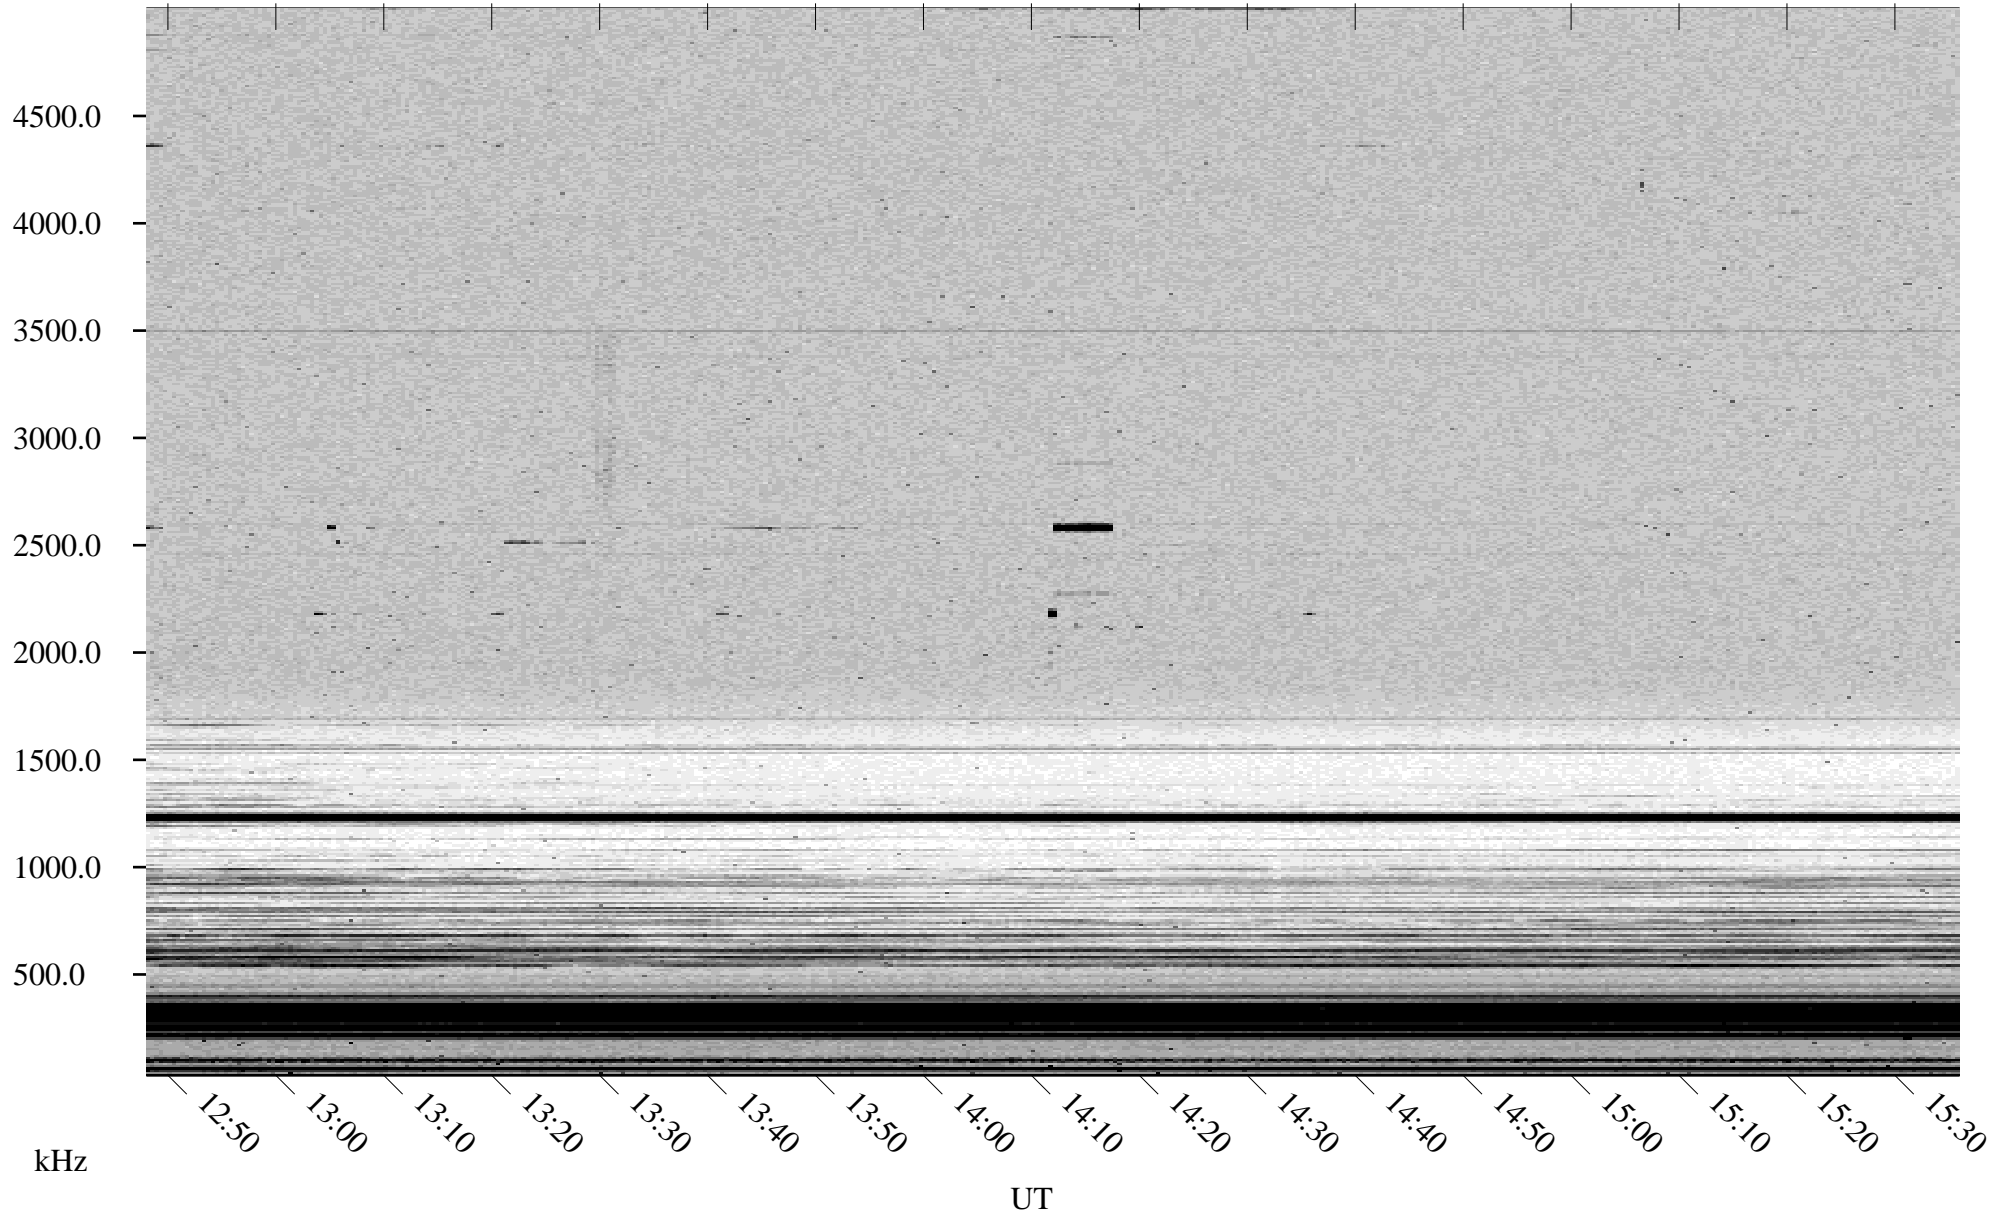

# 10/14/2002 Churchill, Manitoba

Linear Scale    Black = 161    White = 15

ch02286l.r00m max\_12

Page 5

# 10/14/2002 Churchill, Manitoba

Linear Scale    Black = 161    White = 15

ch02286l.r00m max\_12

Page 6

# 10/14/2002 Churchill, Manitoba

Linear Scale    Black = 161    White = 15

ch02286l.r00m max\_12

Page 7

# 10/14/2002 Churchill, Manitoba

Linear Scale    Black = 161    White = 15

ch02286l.r00m max\_12