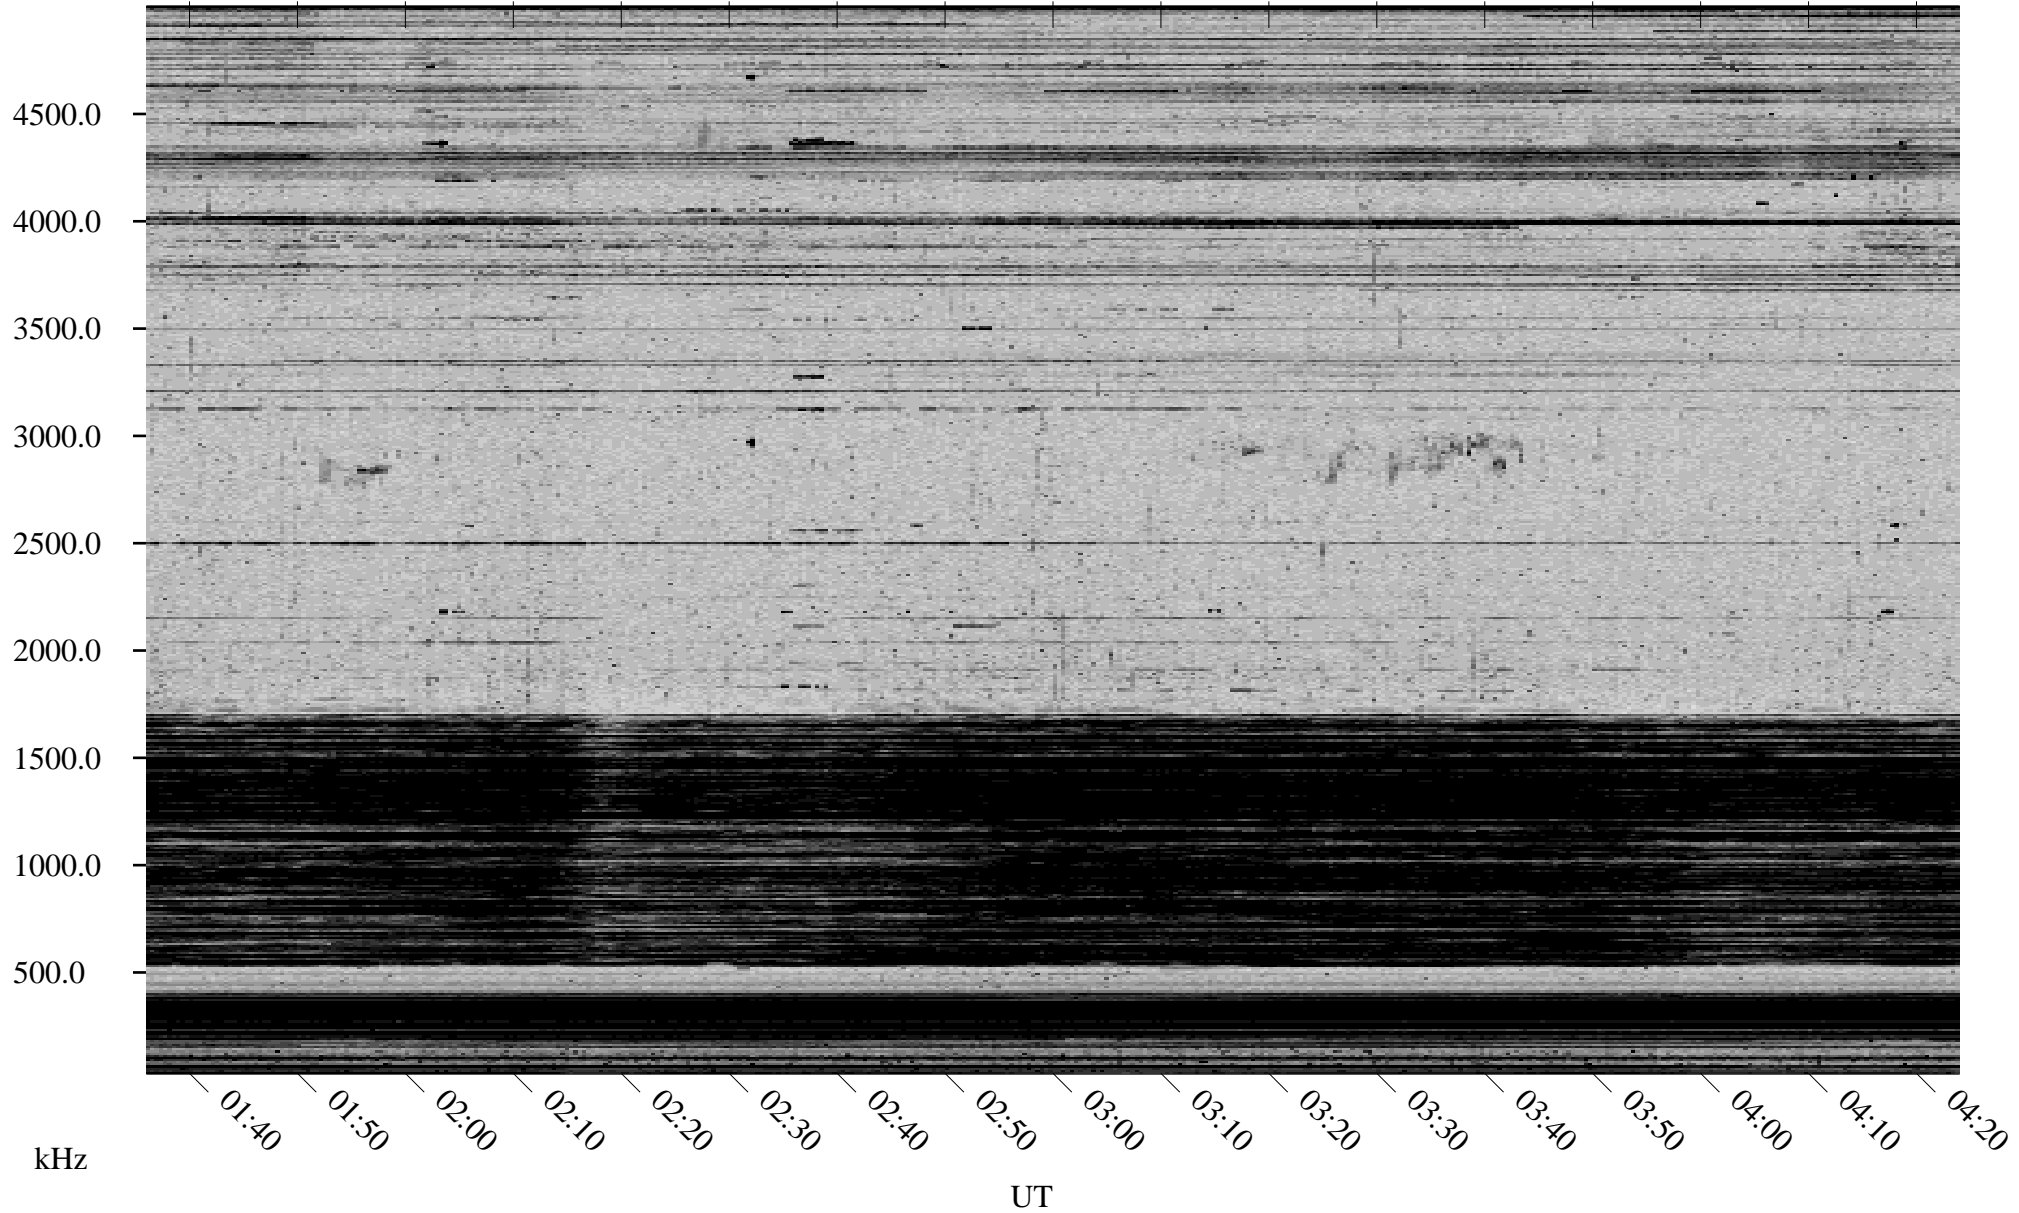

# 10/13/2002 Churchill, Manitoba

Linear Scale    Black = 161    White = 15

ch02286l.r00m max\_12

Page 1

# 10/13/2002 Churchill, Manitoba

Linear Scale    Black = 161    White = 15

ch02286l.r00m max\_12

Page 2

# 10/14/2002 Churchill, Manitoba

Linear Scale    Black = 161    White = 15

ch02286l.r00m max\_12

Page 3

# 10/14/2002 Churchill, Manitoba

Linear Scale    Black = 161    White = 15

ch02286l.r00m max\_12

Page 4