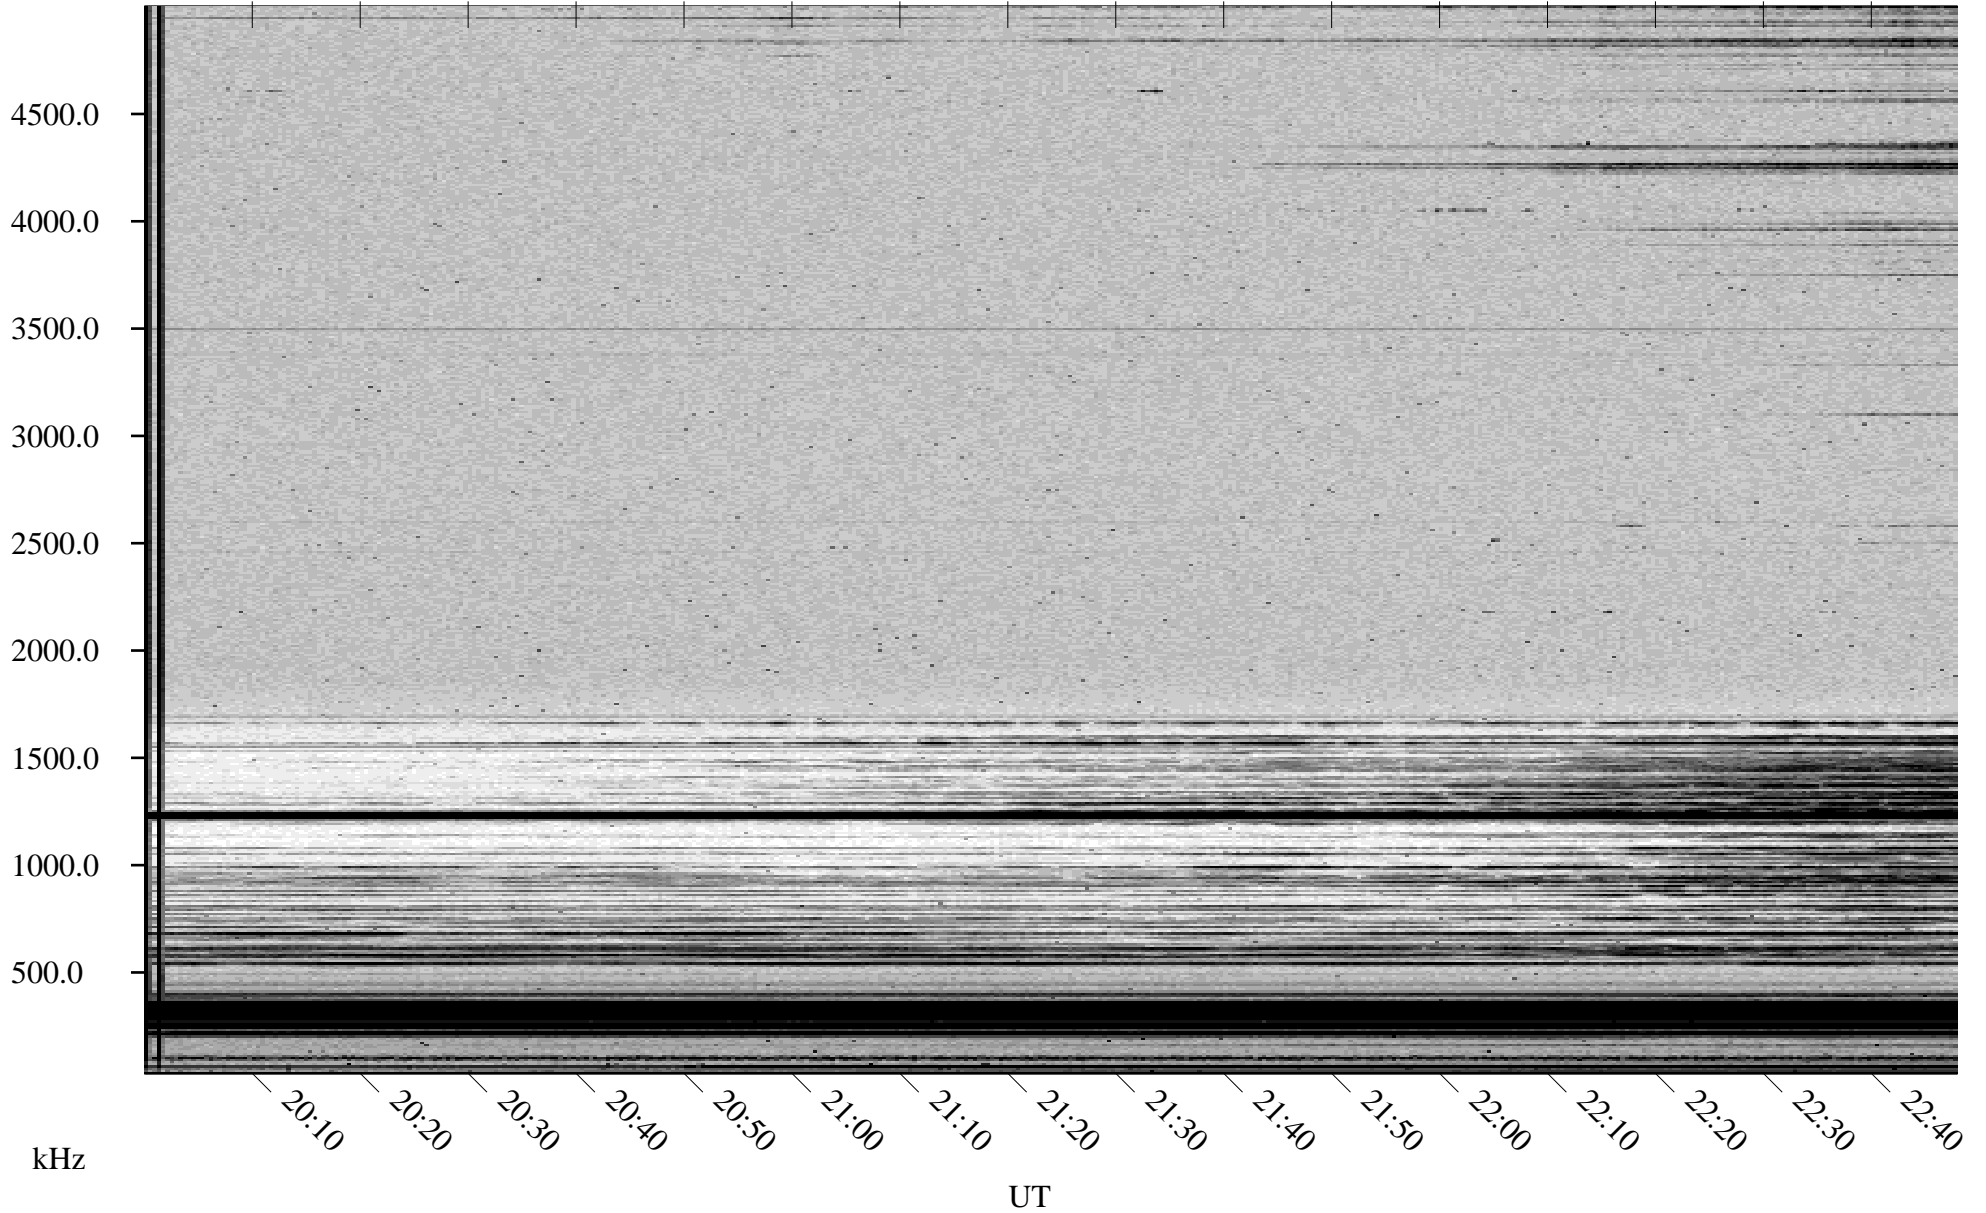

# 10/13/2002 Churchill, Manitoba

Linear Scale    Black = 161    White = 15

ch02286l.r00m max\_12

Page 1

# 10/13/2002 Churchill, Manitoba

Linear Scale    Black = 161    White = 15

ch02286l.r00m max\_12

Page 2

# 10/14/2002 Churchill, Manitoba

Linear Scale    Black = 161    White = 15

ch02286l.r00m max\_12

Page 3

# 10/14/2002 Churchill, Manitoba

Linear Scale    Black = 161    White = 15

ch02286l.r00m max\_12

Page 4