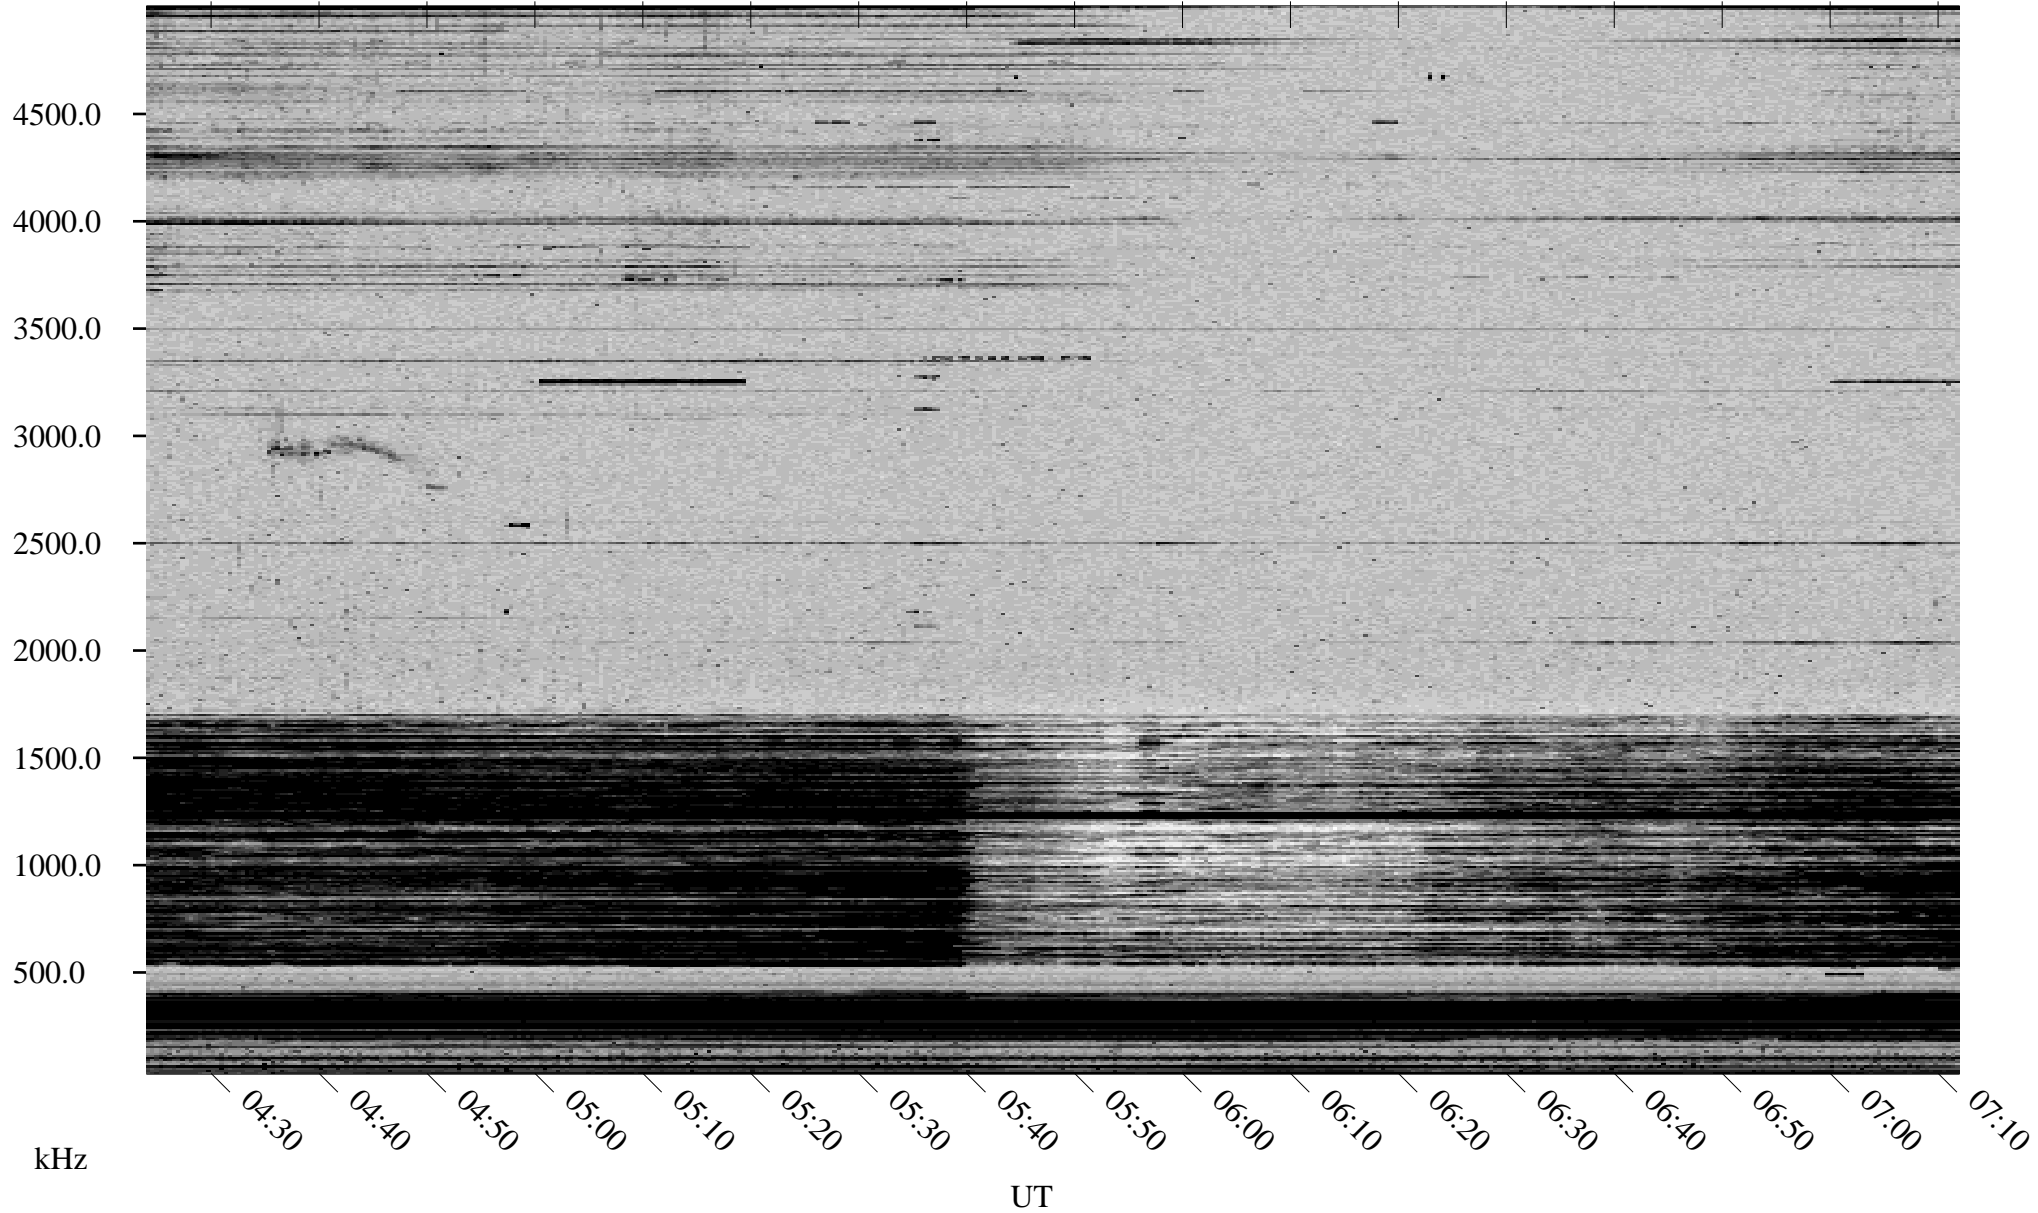

# 10/13/2002 Churchill, Manitoba

Linear Scale    Black = 161    White = 15

ch02286l.r00m max\_12

Page 1

# 10/13/2002 Churchill, Manitoba

Linear Scale    Black = 161    White = 15

ch02286l.r00m max\_12

Page 2

# 10/14/2002 Churchill, Manitoba

Linear Scale    Black = 161    White = 15

ch02286l.r00m max\_12

Page 3

# 10/14/2002 Churchill, Manitoba

Linear Scale    Black = 161    White = 15

ch02286l.r00m max\_12

Page 4