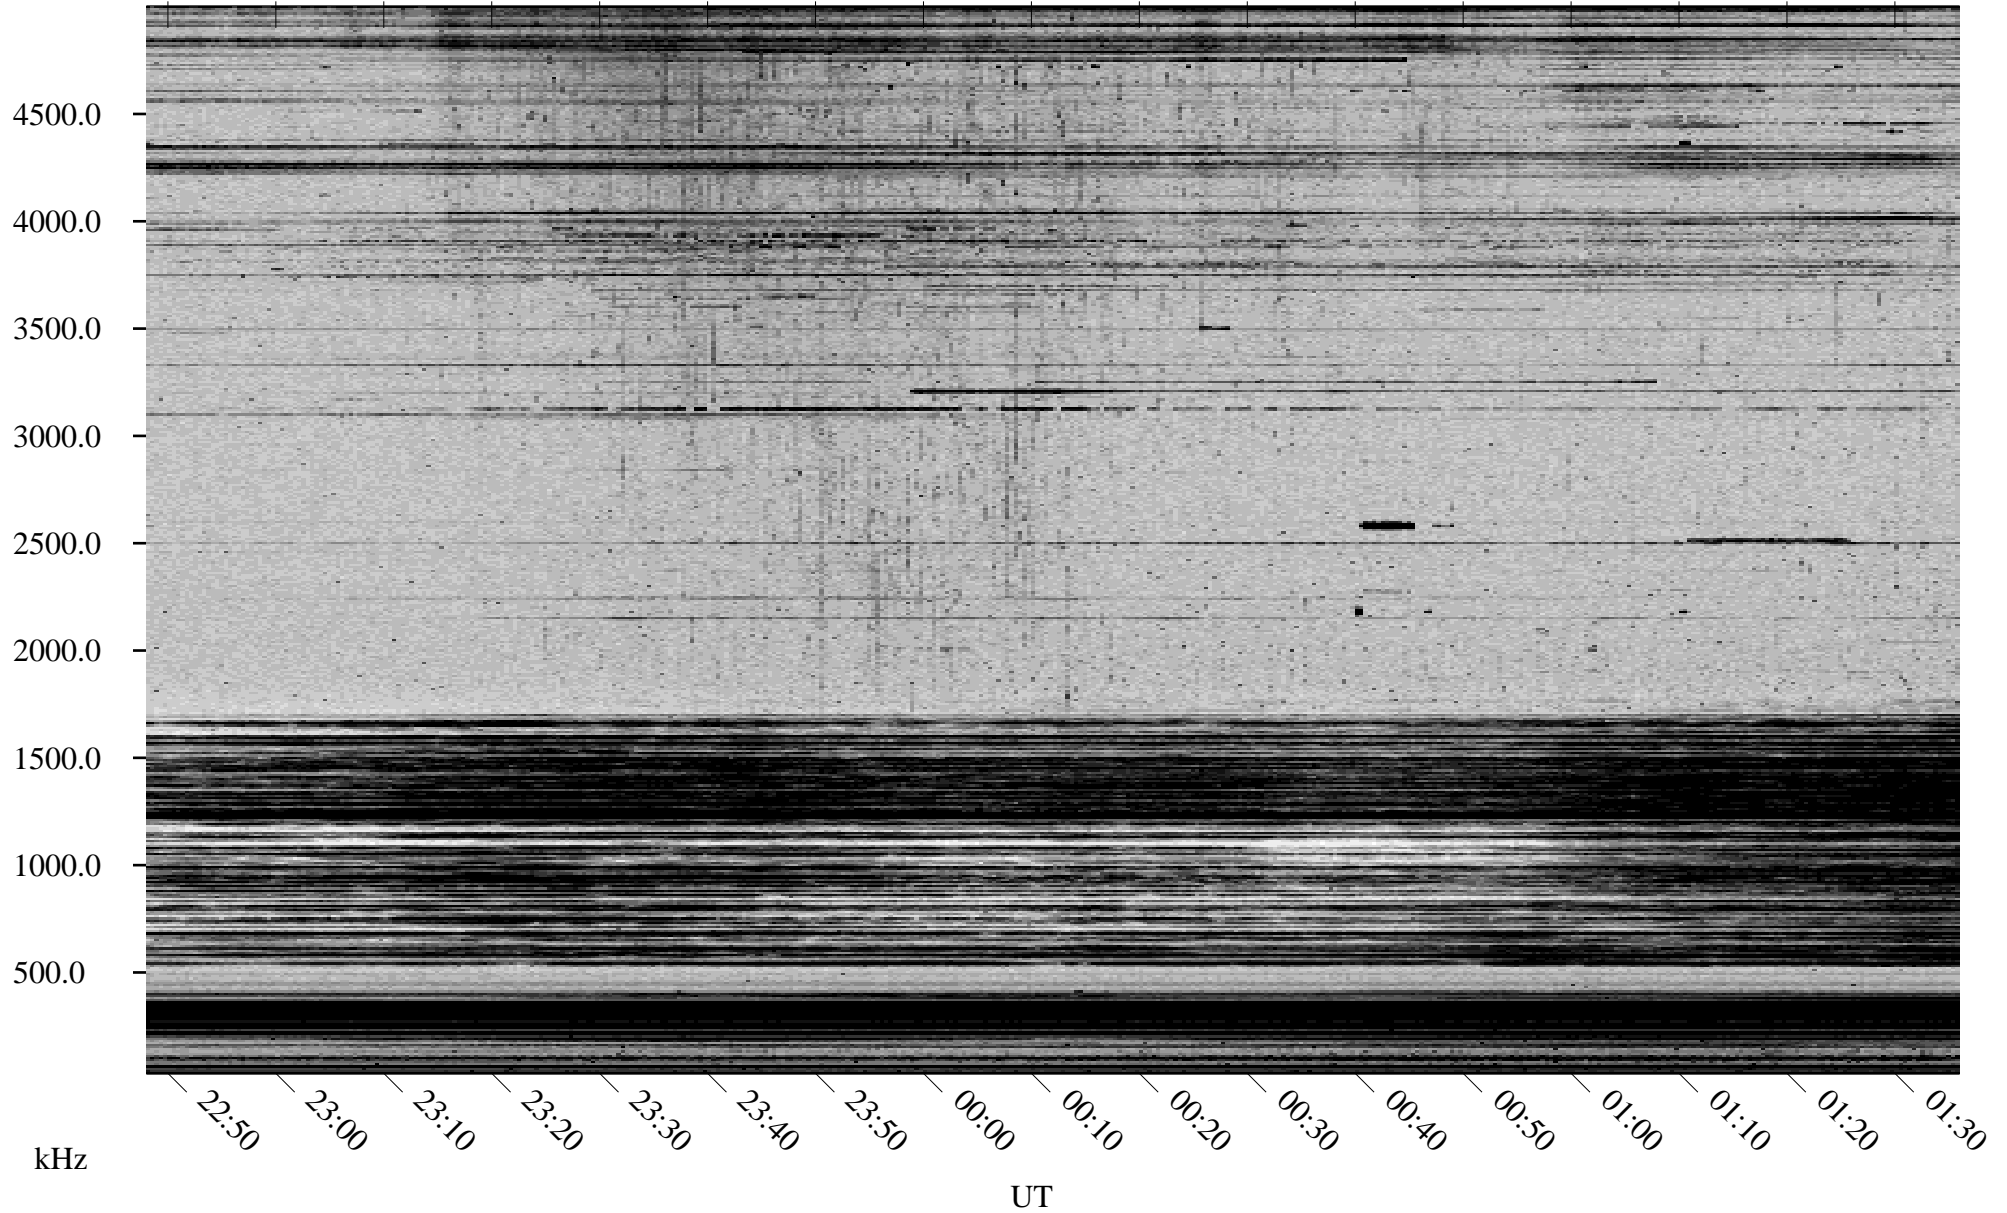

# 10/13/2002 Churchill, Manitoba

Linear Scale    Black = 161    White = 15

ch02286l.r00m max\_12

Page 1

# 10/13/2002 Churchill, Manitoba

Linear Scale    Black = 161    White = 15

ch02286l.r00m max\_12

Page 2

# 10/14/2002 Churchill, Manitoba

Linear Scale    Black = 161    White = 15

ch02286l.r00m max\_12

Page 3

# 10/14/2002 Churchill, Manitoba

Linear Scale    Black = 161    White = 15

ch02286l.r00m max\_12

Page 4