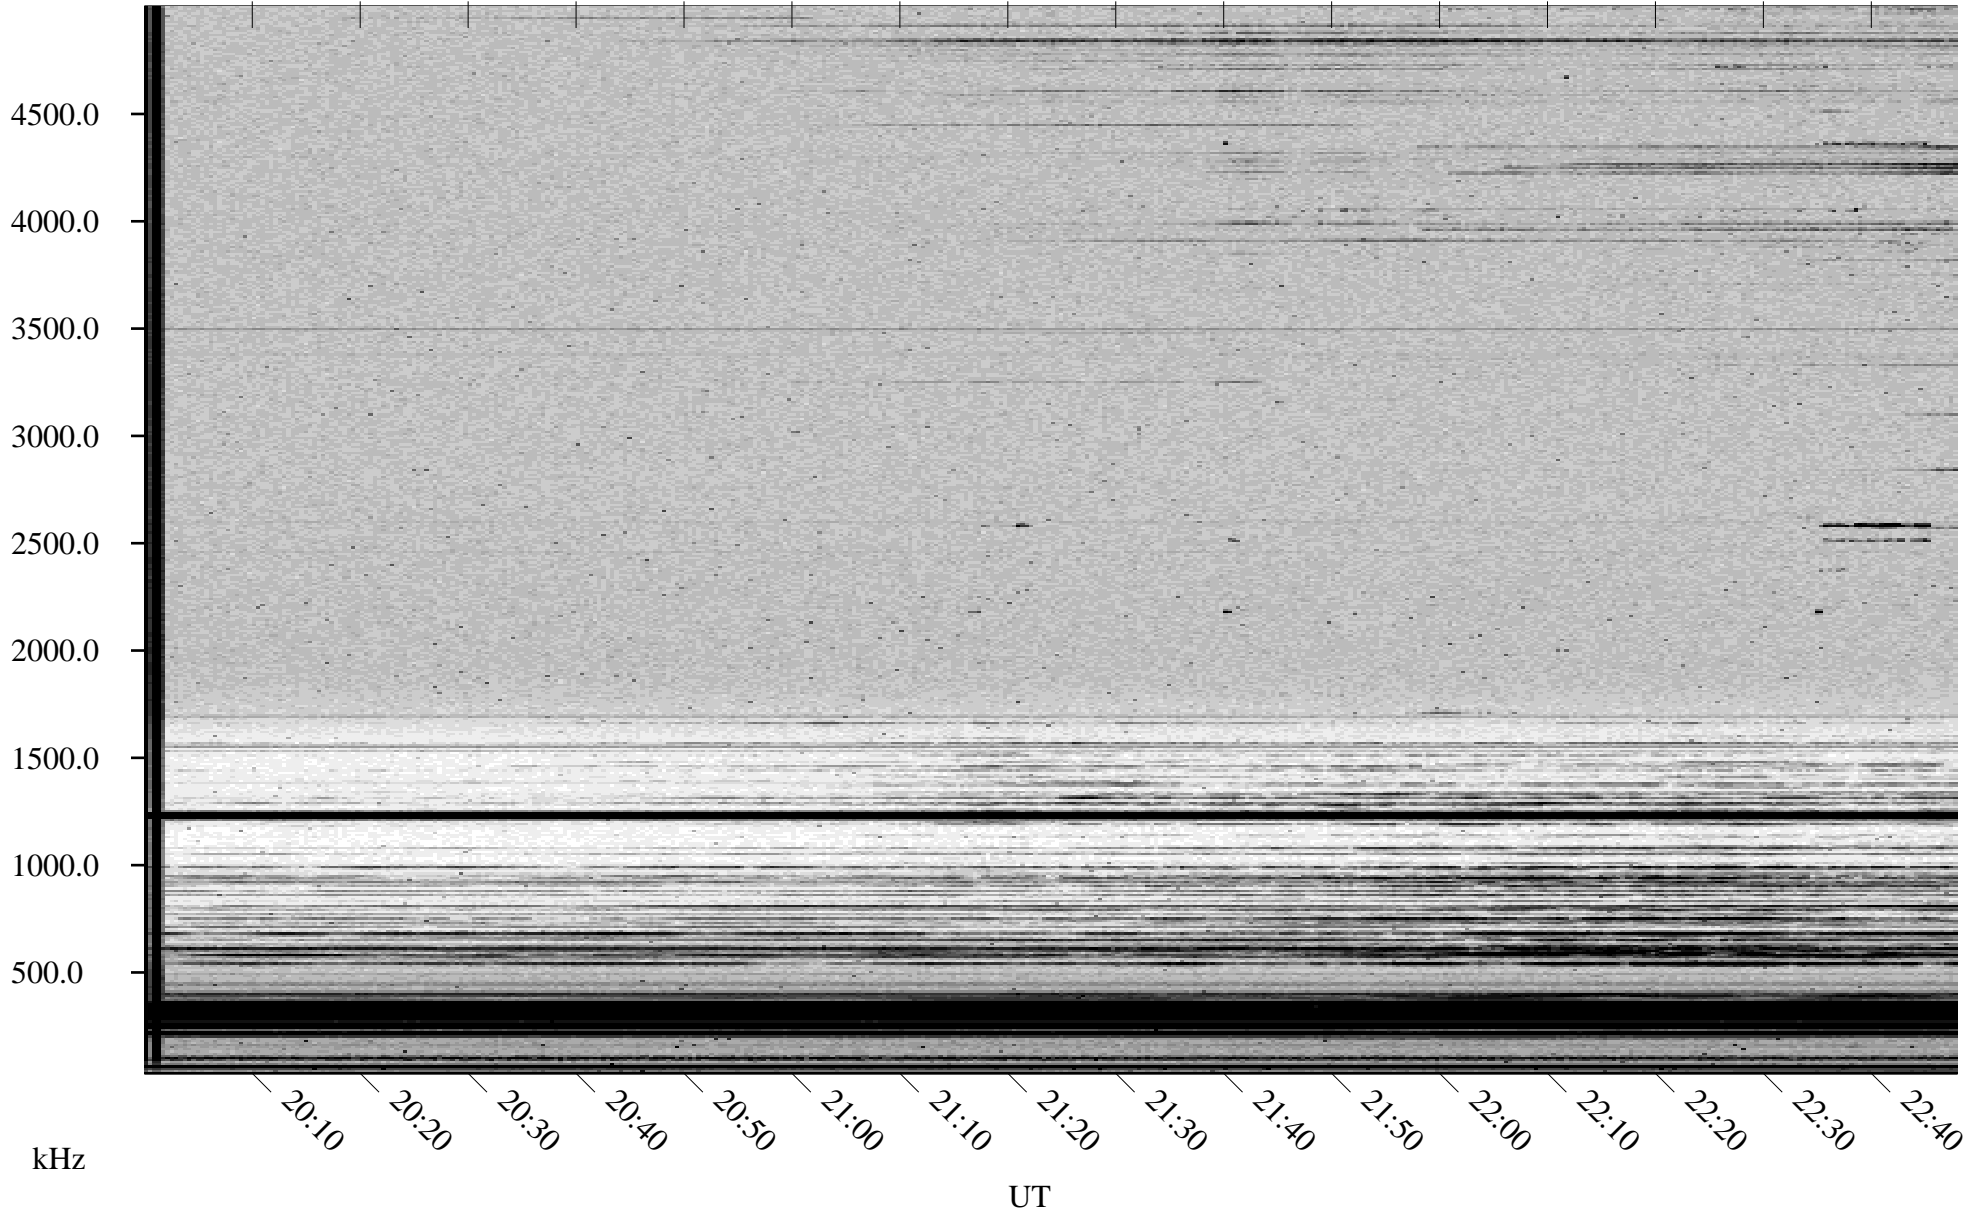

10/15/2002 Churchill, Manitoba

Linear Scale Black = 161 White = 15

ch02288l.r02m max_12

Page 1

10/15/2002 Churchill, Manitoba

Linear Scale Black = 161 White = 15

ch02288l.r02m max_12

Page 2

10/16/2002 Churchill, Manitoba

Linear Scale Black = 161 White = 15

ch02288l.r02m max_12

Page 3

10/16/2002 Churchill, Manitoba

Linear Scale Black = 161 White = 15

ch02288l.r02m max_12

Page 4

10/16/2002 Churchill, Manitoba

Linear Scale Black = 161 White = 15

ch02288l.r02m max_12

Page 5

10/16/2002 Churchill, Manitoba

Linear Scale Black = 161 White = 15

ch02288l.r02m max_12

Page 6

10/16/2002 Churchill, Manitoba

Linear Scale Black = 161 White = 15

ch02288l.r02m max_12

Page 7

10/16/2002 Churchill, Manitoba

Linear Scale Black = 161 White = 15

ch02288l.r02m max_12