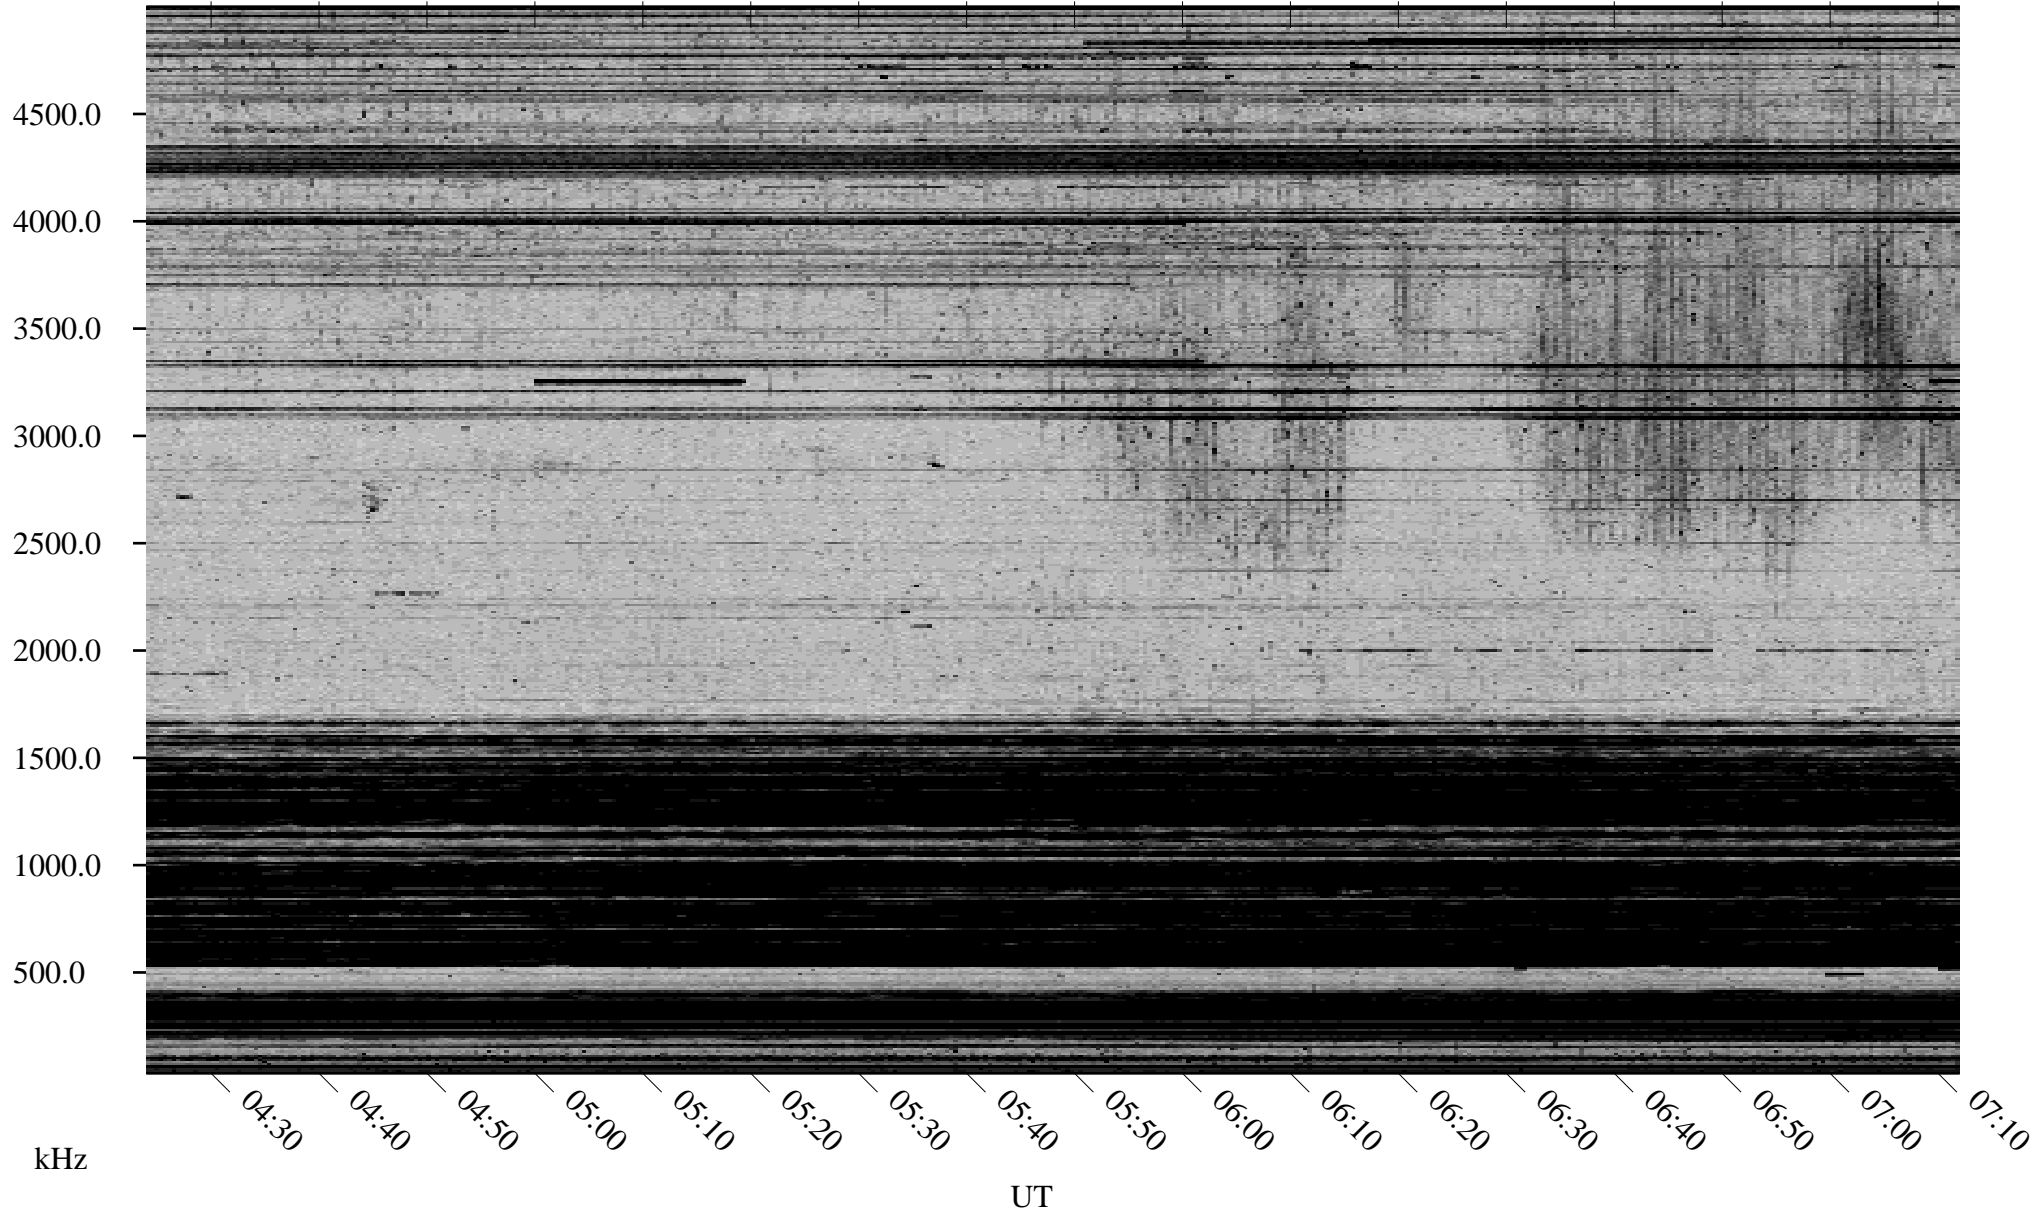

10/15/2002 Churchill, Manitoba

Linear Scale Black = 161 White = 15

ch02288l.r02m max_12

Page 1

10/15/2002 Churchill, Manitoba

Linear Scale Black = 161 White = 15

ch02288l.r02m max_12

Page 2

10/16/2002 Churchill, Manitoba

Linear Scale Black = 161 White = 15

ch02288l.r02m max_12

Page 3

10/16/2002 Churchill, Manitoba

Linear Scale Black = 161 White = 15

ch02288l.r02m max_12

Page 4

10/16/2002 Churchill, Manitoba

Linear Scale Black = 161 White = 15

ch02288l.r02m max_12

Page 5

10/16/2002 Churchill, Manitoba

Linear Scale Black = 161 White = 15

ch02288l.r02m max_12

Page 6

10/16/2002 Churchill, Manitoba

Linear Scale Black = 161 White = 15

ch02288l.r02m max_12

Page 7

10/16/2002 Churchill, Manitoba

Linear Scale Black = 161 White = 15

ch02288l.r02m max_12