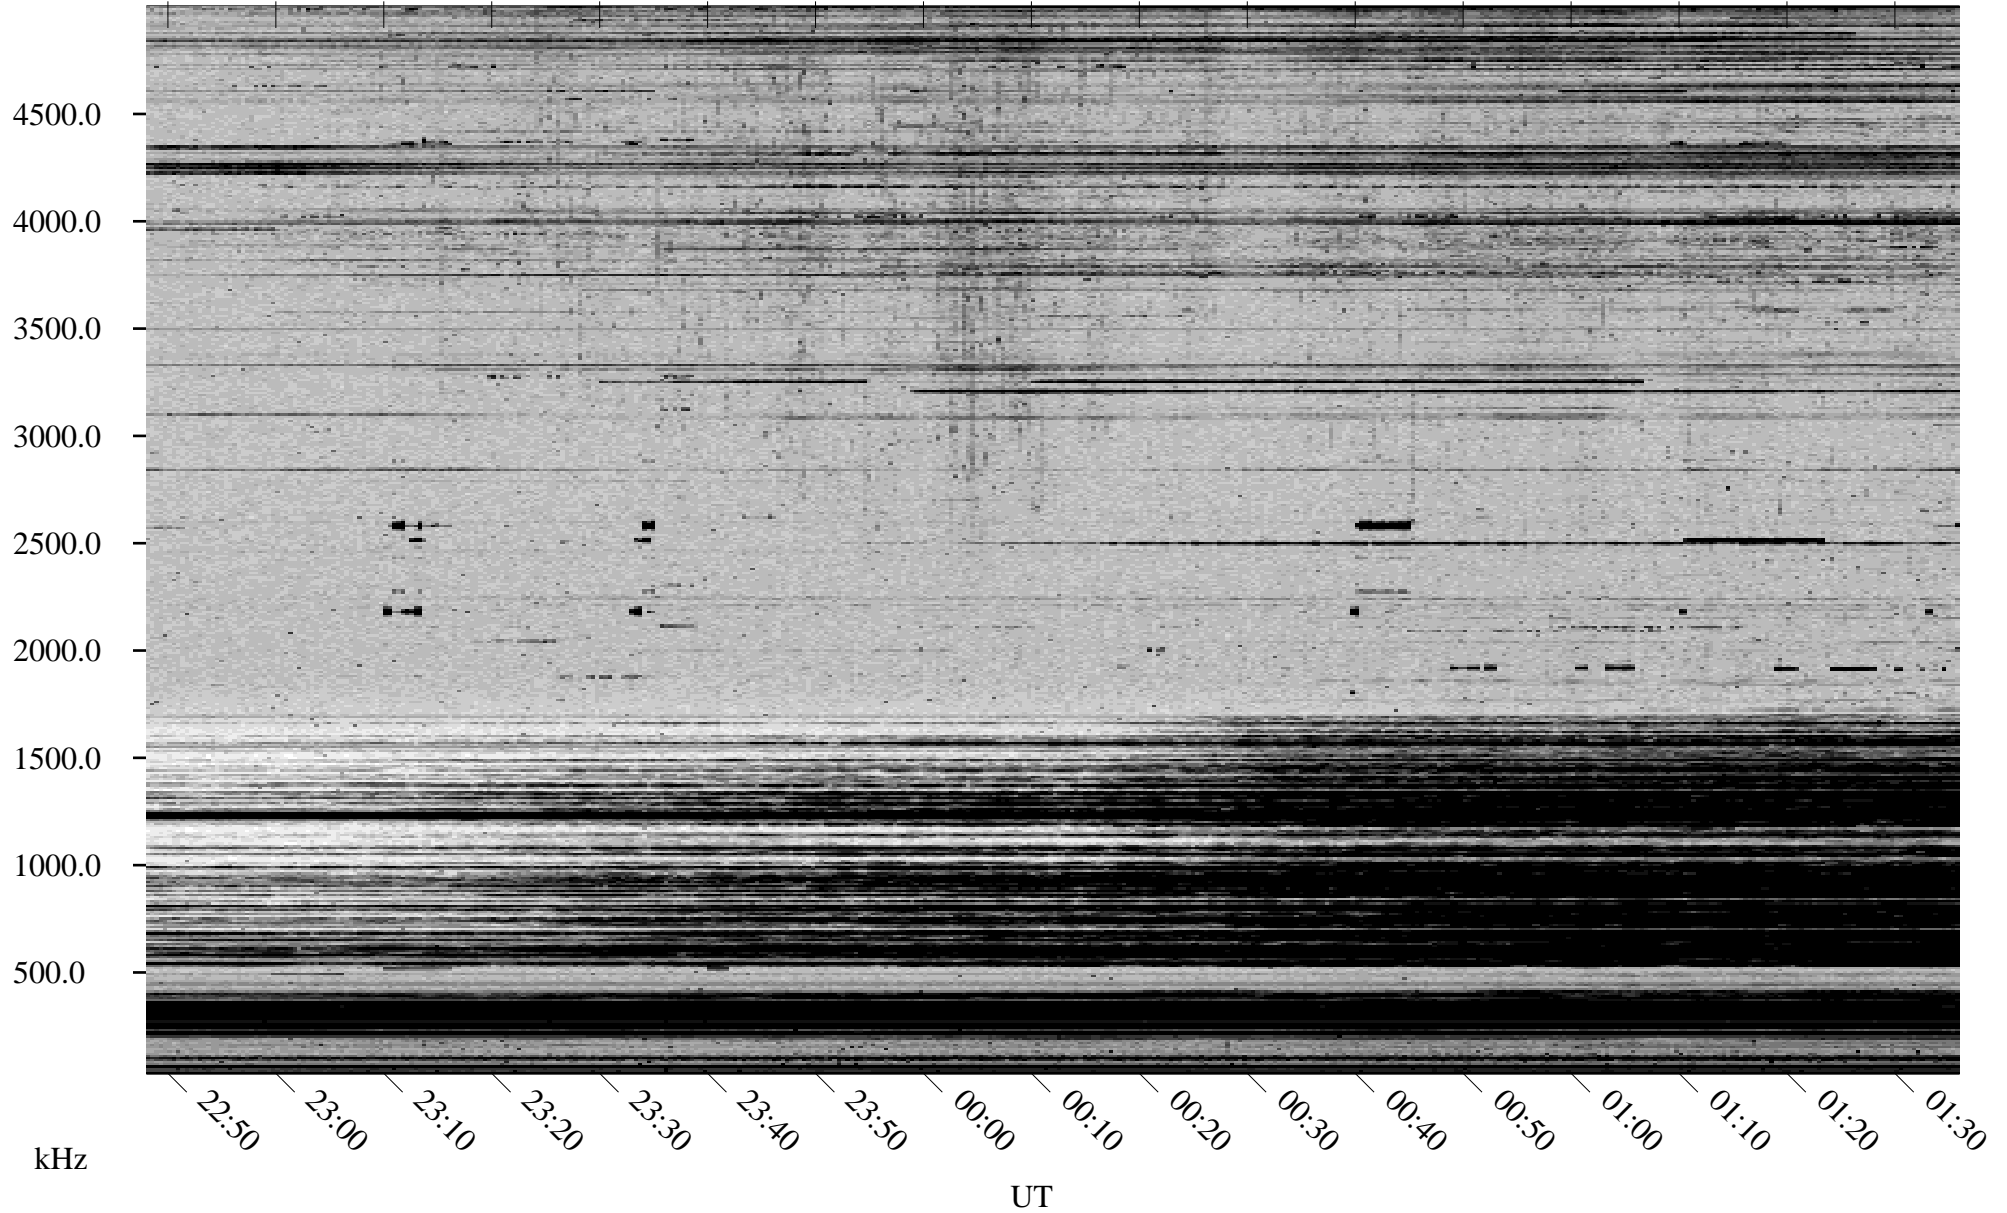

10/15/2002 Churchill, Manitoba

Linear Scale Black = 161 White = 15

ch02288l.r02m max_12

Page 1

10/15/2002 Churchill, Manitoba

Linear Scale Black = 161 White = 15

ch02288l.r02m max_12

Page 2

10/16/2002 Churchill, Manitoba

Linear Scale Black = 161 White = 15

ch02288l.r02m max_12

Page 3

10/16/2002 Churchill, Manitoba

Linear Scale Black = 161 White = 15

ch02288l.r02m max_12

Page 4

10/16/2002 Churchill, Manitoba

Linear Scale Black = 161 White = 15

ch02288l.r02m max_12

Page 5

10/16/2002 Churchill, Manitoba

Linear Scale Black = 161 White = 15

ch02288l.r02m max_12

Page 6

10/16/2002 Churchill, Manitoba

Linear Scale Black = 161 White = 15

ch02288l.r02m max_12

Page 7

10/16/2002 Churchill, Manitoba

Linear Scale Black = 161 White = 15

ch02288l.r02m max_12