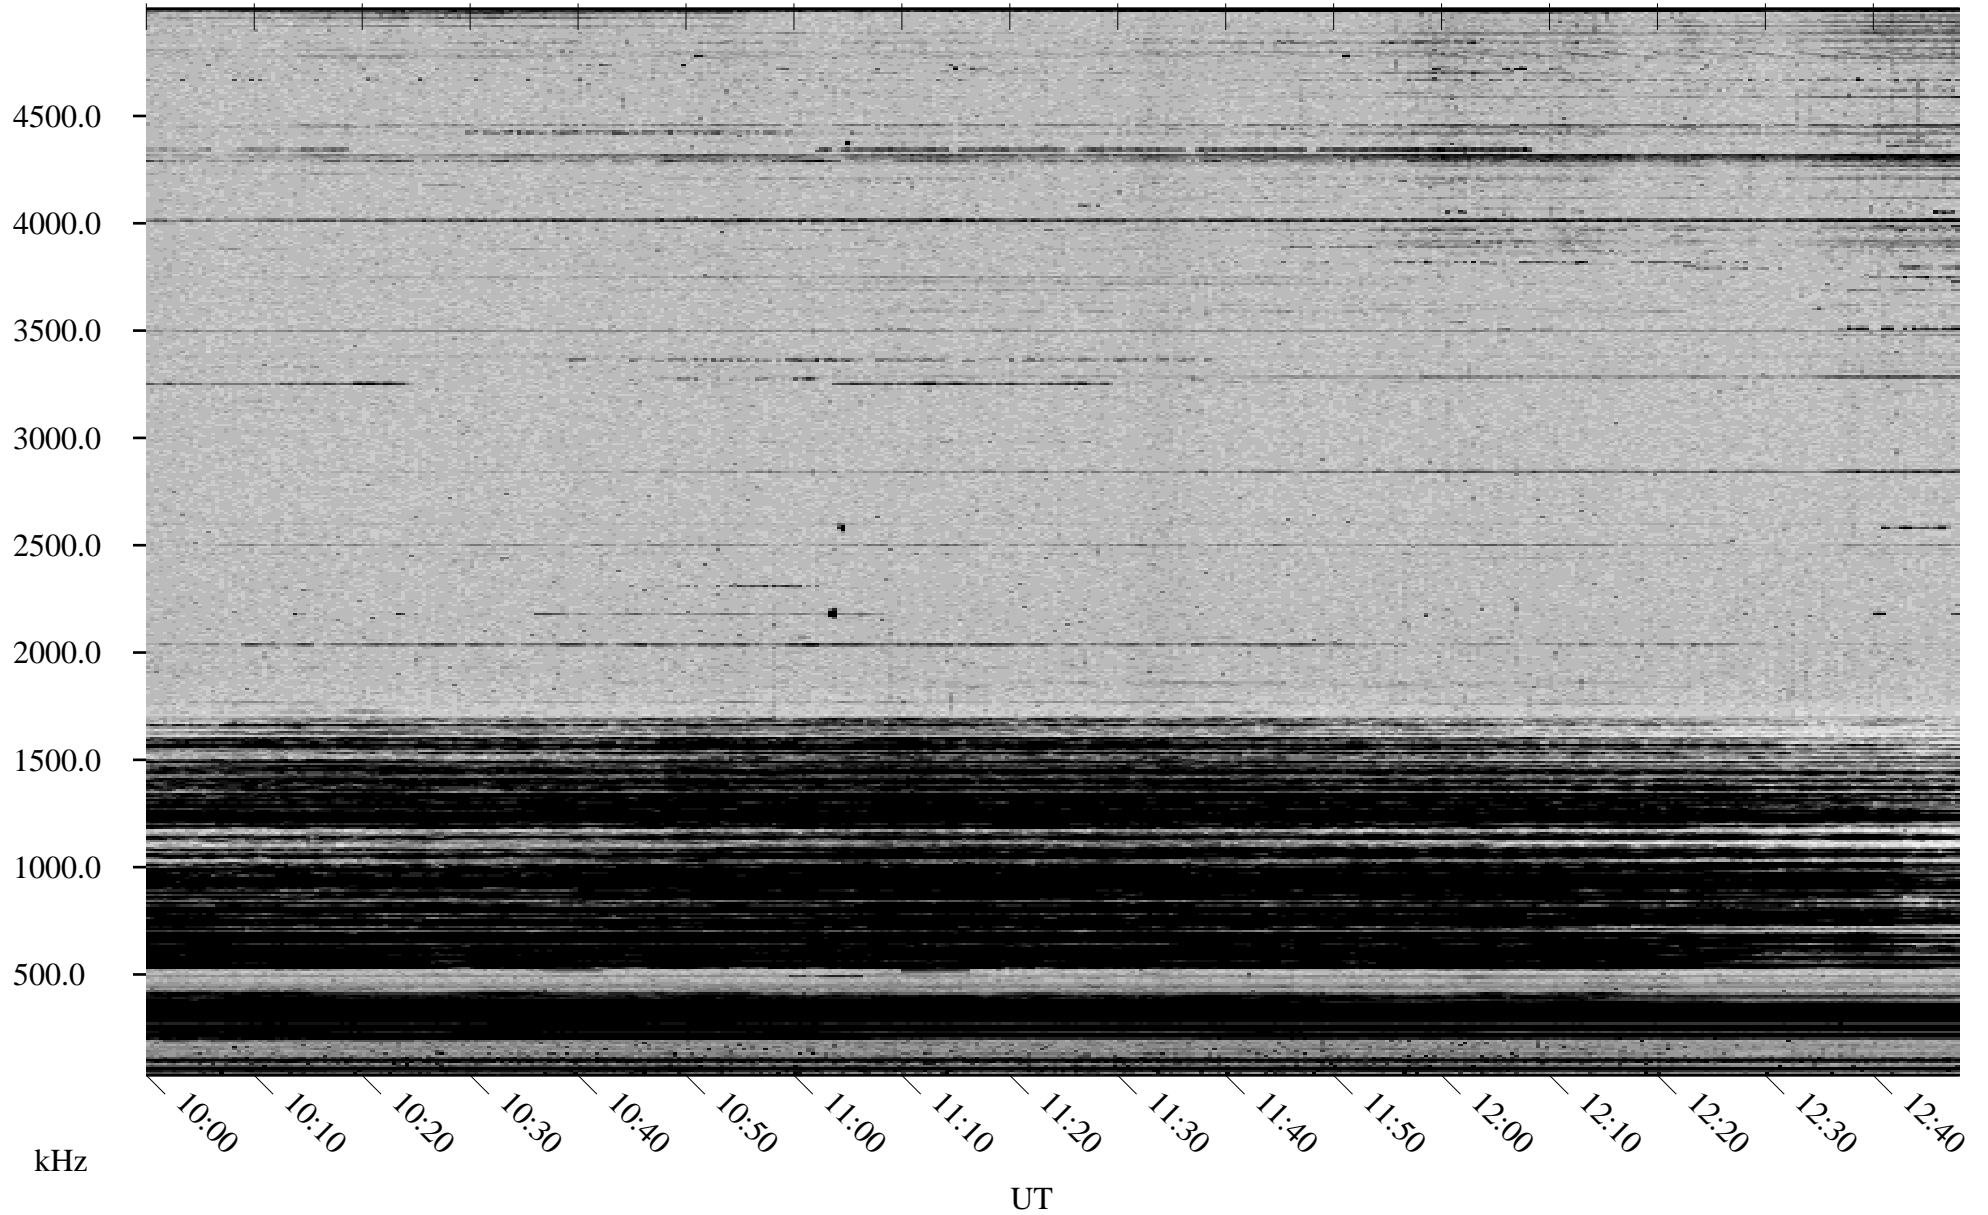

10/15/2002 Churchill, Manitoba

Linear Scale Black = 161 White = 15

ch02288l.r02m max_12

Page 1

10/15/2002 Churchill, Manitoba

Linear Scale Black = 161 White = 15

ch02288l.r02m max_12

Page 2

10/16/2002 Churchill, Manitoba

Linear Scale Black = 161 White = 15

ch02288l.r02m max_12

Page 3

10/16/2002 Churchill, Manitoba

Linear Scale Black = 161 White = 15

ch02288l.r02m max_12

Page 4

10/16/2002 Churchill, Manitoba

Linear Scale Black = 161 White = 15

ch02288l.r02m max_12

Page 5

10/16/2002 Churchill, Manitoba

Linear Scale Black = 161 White = 15

ch02288l.r02m max_12

Page 6

10/16/2002 Churchill, Manitoba

Linear Scale Black = 161 White = 15

ch02288l.r02m max_12

Page 7

10/16/2002 Churchill, Manitoba

Linear Scale Black = 161 White = 15

ch02288l.r02m max_12