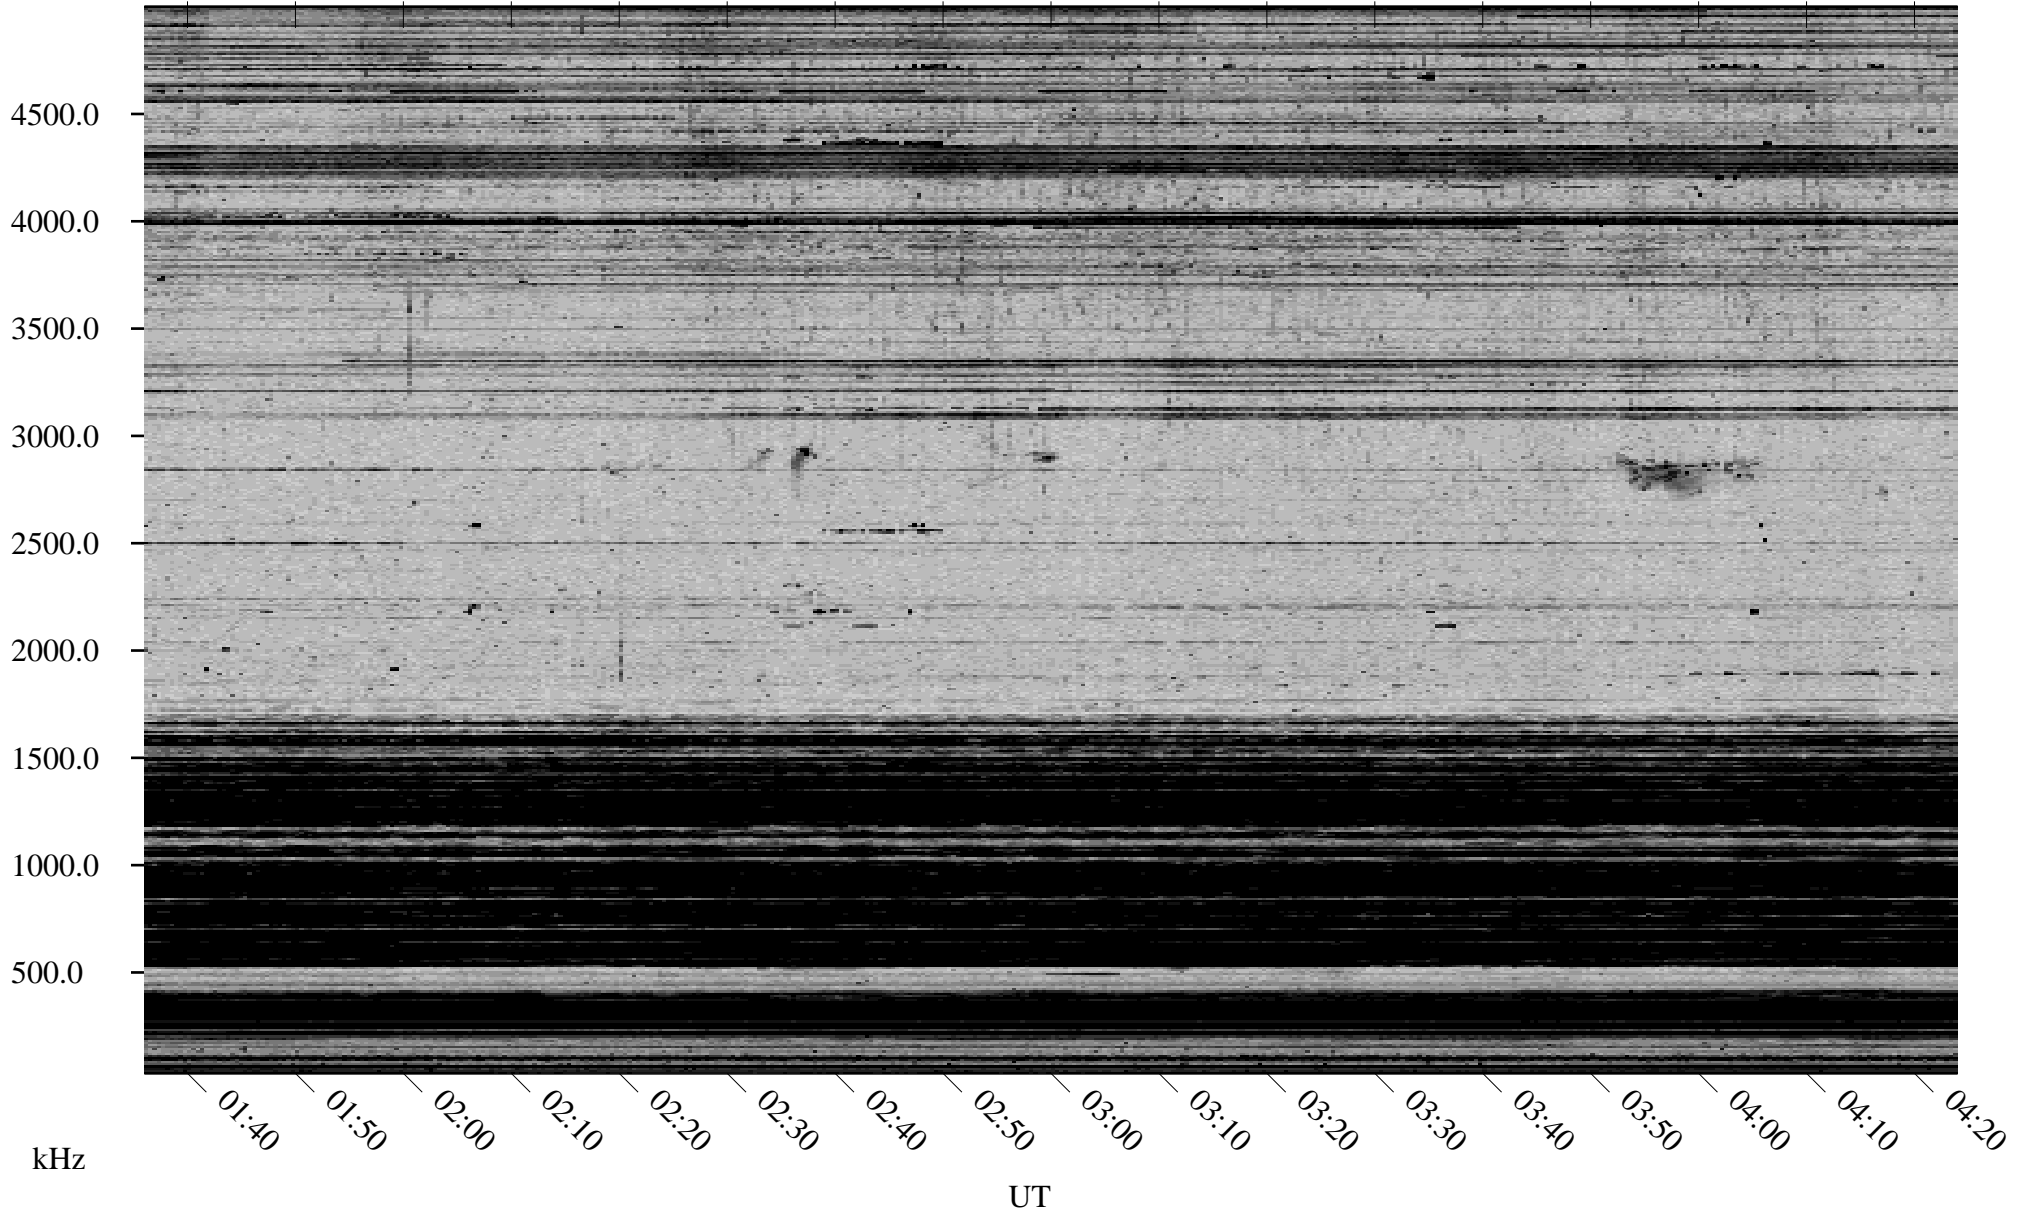

10/15/2002 Churchill, Manitoba

Linear Scale Black = 161 White = 15

ch02288l.r02m max_12

Page 1

10/15/2002 Churchill, Manitoba

Linear Scale Black = 161 White = 15

ch02288l.r02m max_12

Page 2

10/16/2002 Churchill, Manitoba

Linear Scale Black = 161 White = 15

ch02288l.r02m max_12

Page 3

10/16/2002 Churchill, Manitoba

Linear Scale Black = 161 White = 15

ch02288l.r02m max_12

Page 4

10/16/2002 Churchill, Manitoba

Linear Scale Black = 161 White = 15

ch02288l.r02m max_12

Page 5

10/16/2002 Churchill, Manitoba

Linear Scale Black = 161 White = 15

ch02288l.r02m max_12

Page 6

10/16/2002 Churchill, Manitoba

Linear Scale Black = 161 White = 15

ch02288l.r02m max_12

Page 7

10/16/2002 Churchill, Manitoba

Linear Scale Black = 161 White = 15

ch02288l.r02m max_12