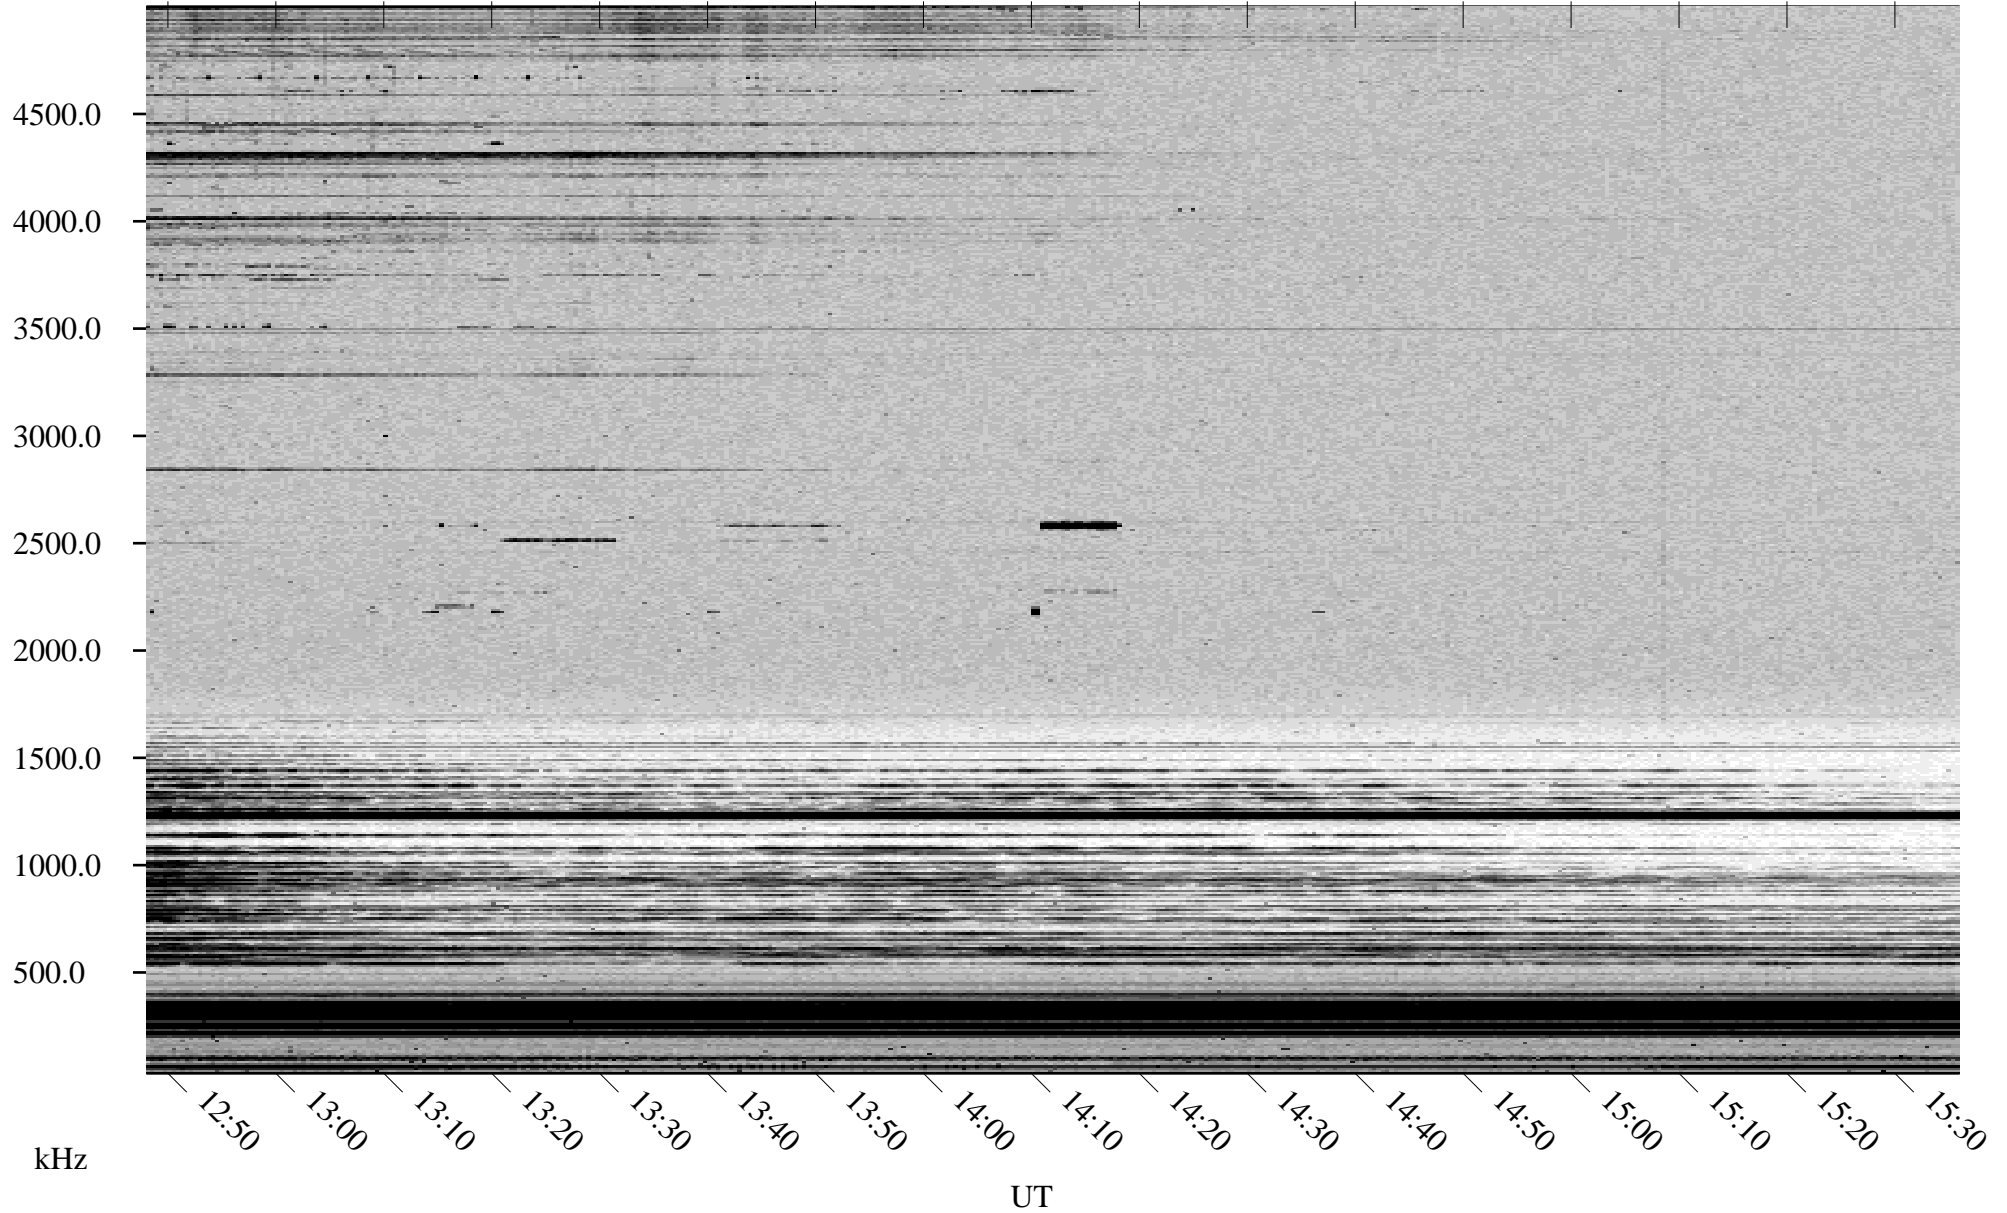

10/15/2002 Churchill, Manitoba

Linear Scale Black = 161 White = 15

ch02288l.r02m max_12

Page 1

10/15/2002 Churchill, Manitoba

Linear Scale Black = 161 White = 15

ch02288l.r02m max_12

Page 2

10/16/2002 Churchill, Manitoba

Linear Scale Black = 161 White = 15

ch02288l.r02m max_12

Page 3

10/16/2002 Churchill, Manitoba

Linear Scale Black = 161 White = 15

ch02288l.r02m max_12

Page 4

10/16/2002 Churchill, Manitoba

Linear Scale Black = 161 White = 15

ch02288l.r02m max_12

Page 5

10/16/2002 Churchill, Manitoba

Linear Scale Black = 161 White = 15

ch02288l.r02m max_12

Page 6

10/16/2002 Churchill, Manitoba

Linear Scale Black = 161 White = 15

ch02288l.r02m max_12

Page 7

10/16/2002 Churchill, Manitoba

Linear Scale Black = 161 White = 15

ch02288l.r02m max_12