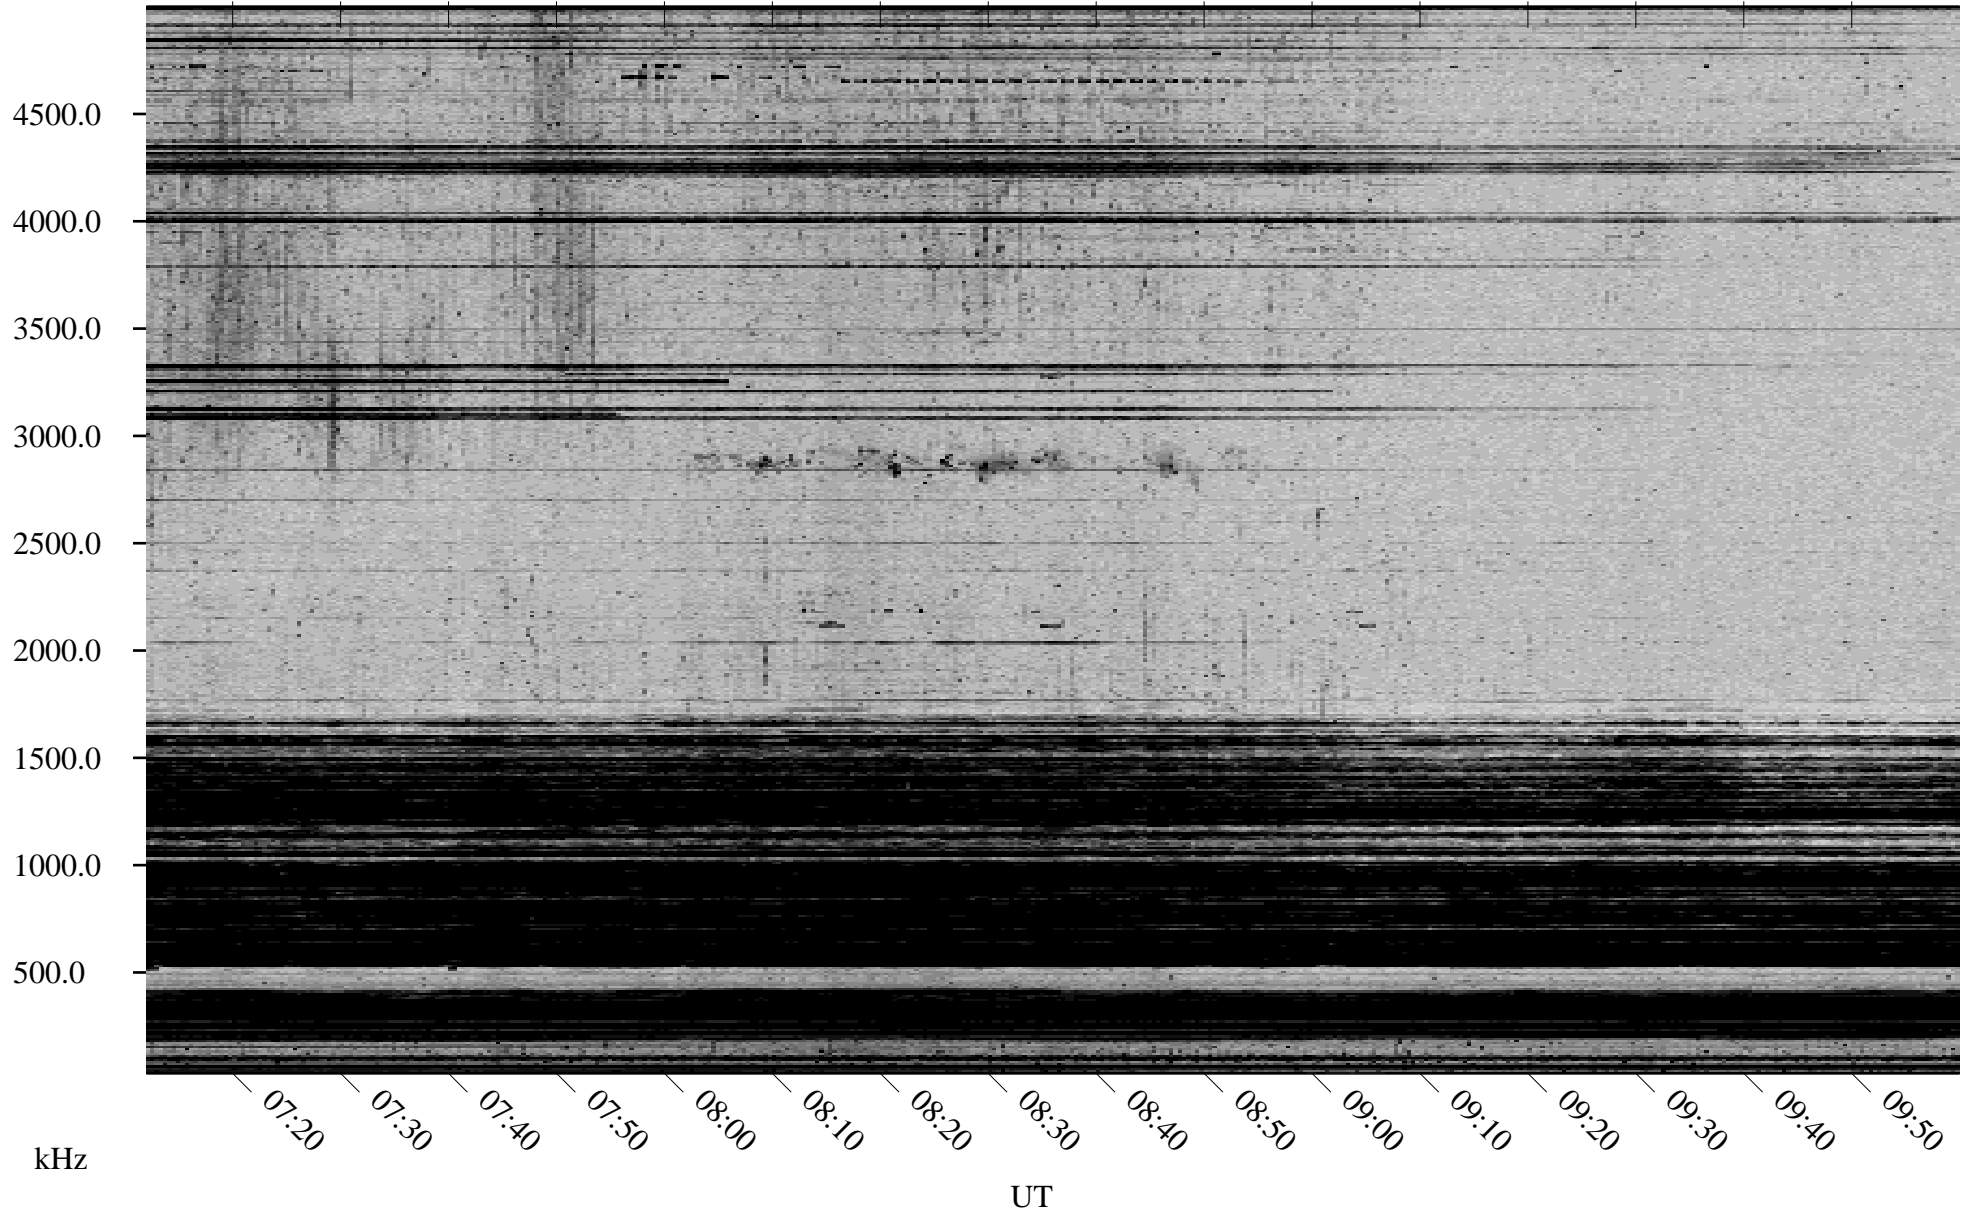

10/15/2002 Churchill, Manitoba

Linear Scale Black = 161 White = 15

ch02288l.r02m max_12

Page 1

10/15/2002 Churchill, Manitoba

Linear Scale Black = 161 White = 15

ch02288l.r02m max_12

Page 2

10/16/2002 Churchill, Manitoba

Linear Scale Black = 161 White = 15

ch02288l.r02m max_12

Page 3

10/16/2002 Churchill, Manitoba

Linear Scale Black = 161 White = 15

ch02288l.r02m max_12

Page 4

10/16/2002 Churchill, Manitoba

Linear Scale Black = 161 White = 15

ch02288l.r02m max_12

Page 5

10/16/2002 Churchill, Manitoba

Linear Scale Black = 161 White = 15

ch02288l.r02m max_12

Page 6

10/16/2002 Churchill, Manitoba

Linear Scale Black = 161 White = 15

ch02288l.r02m max_12

Page 7

10/16/2002 Churchill, Manitoba

Linear Scale Black = 161 White = 15

ch02288l.r02m max_12