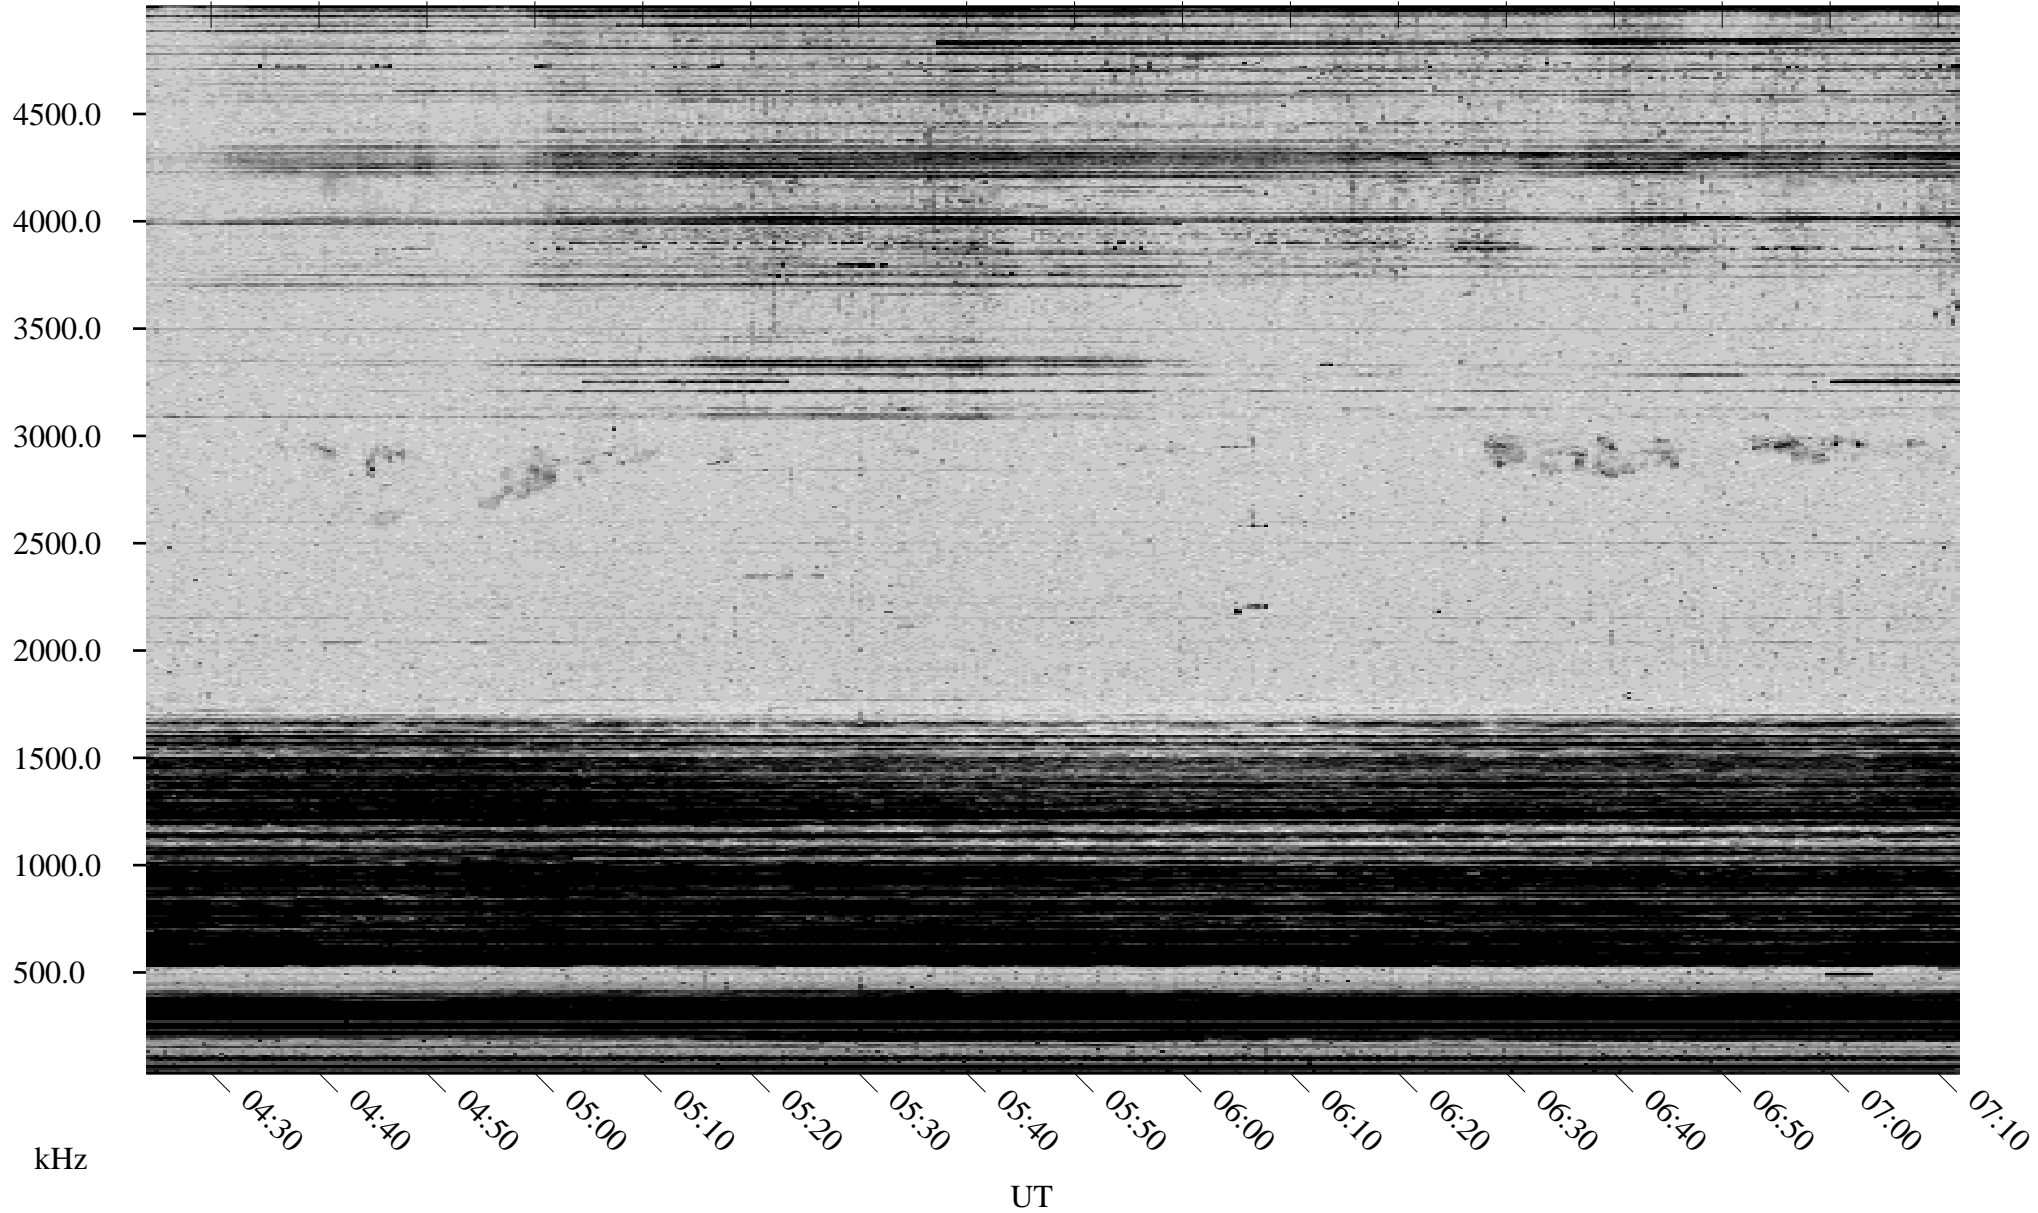

# 10/16/2002 Churchill, Manitoba

Linear Scale    Black = 161    White = 15

ch02289l.r00m max\_12

Page 1

# 10/16/2002 Churchill, Manitoba

Linear Scale    Black = 161    White = 15

ch02289l.r00m max\_12

Page 2

# 10/17/2002 Churchill, Manitoba

Linear Scale    Black = 161    White = 15

ch02289l.r00m max\_12

Page 3

# 10/17/2002 Churchill, Manitoba

Linear Scale    Black = 161    White = 15

ch02289l.r00m max\_12

Page 4