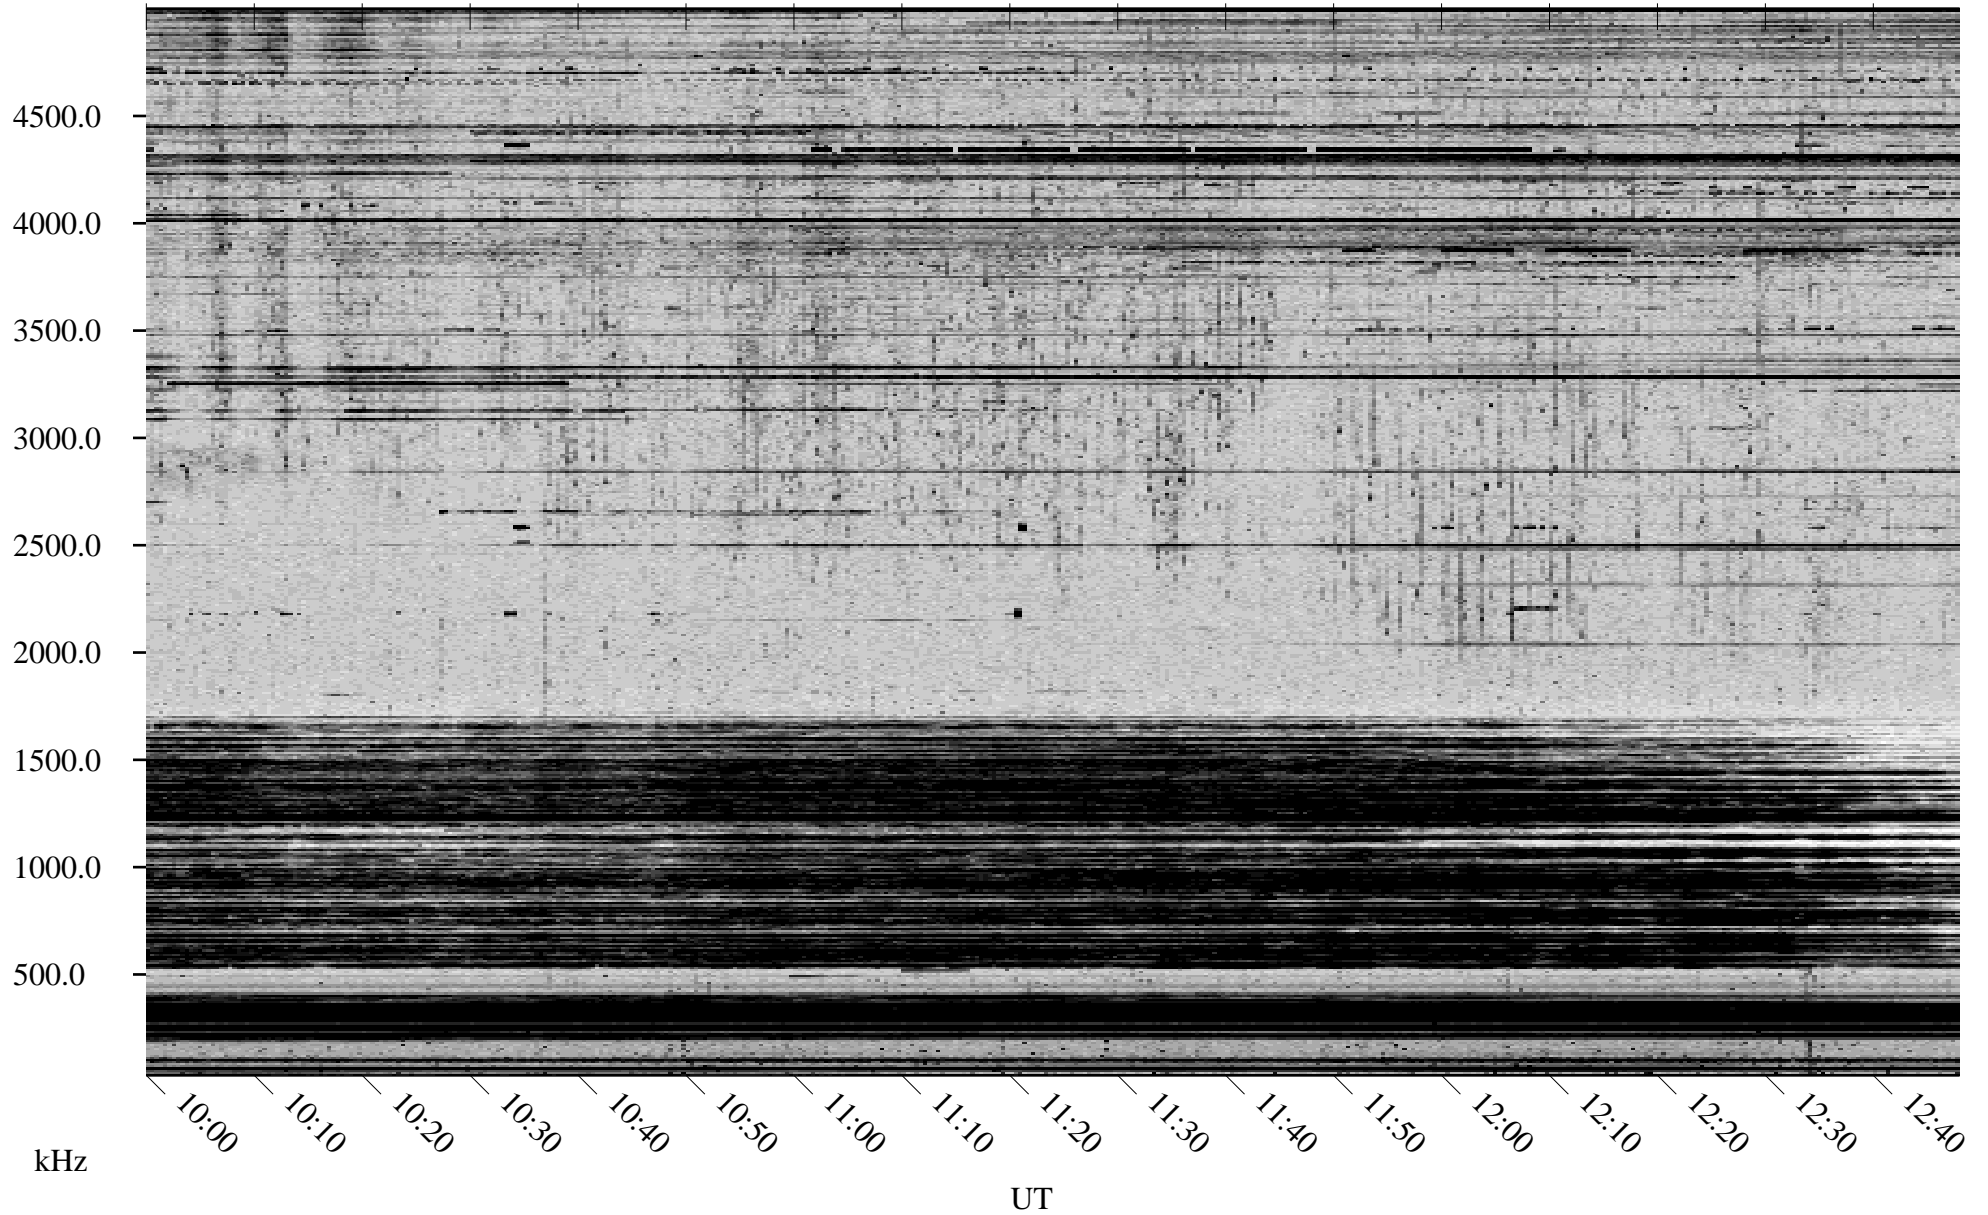

# 10/17/2002 Churchill, Manitoba

Linear Scale    Black = 161    White = 15

ch02289l.r00m max\_12

Page 4

# 10/17/2002 Churchill, Manitoba

Linear Scale    Black = 161    White = 15

ch02289l.r00m max\_12

Page 5

# 10/17/2002 Churchill, Manitoba

Linear Scale    Black = 161    White = 15

ch02289l.r00m max\_12

Page 6

# 10/17/2002 Churchill, Manitoba

Linear Scale    Black = 161    White = 15

ch02289l.r00m max\_12

Page 7