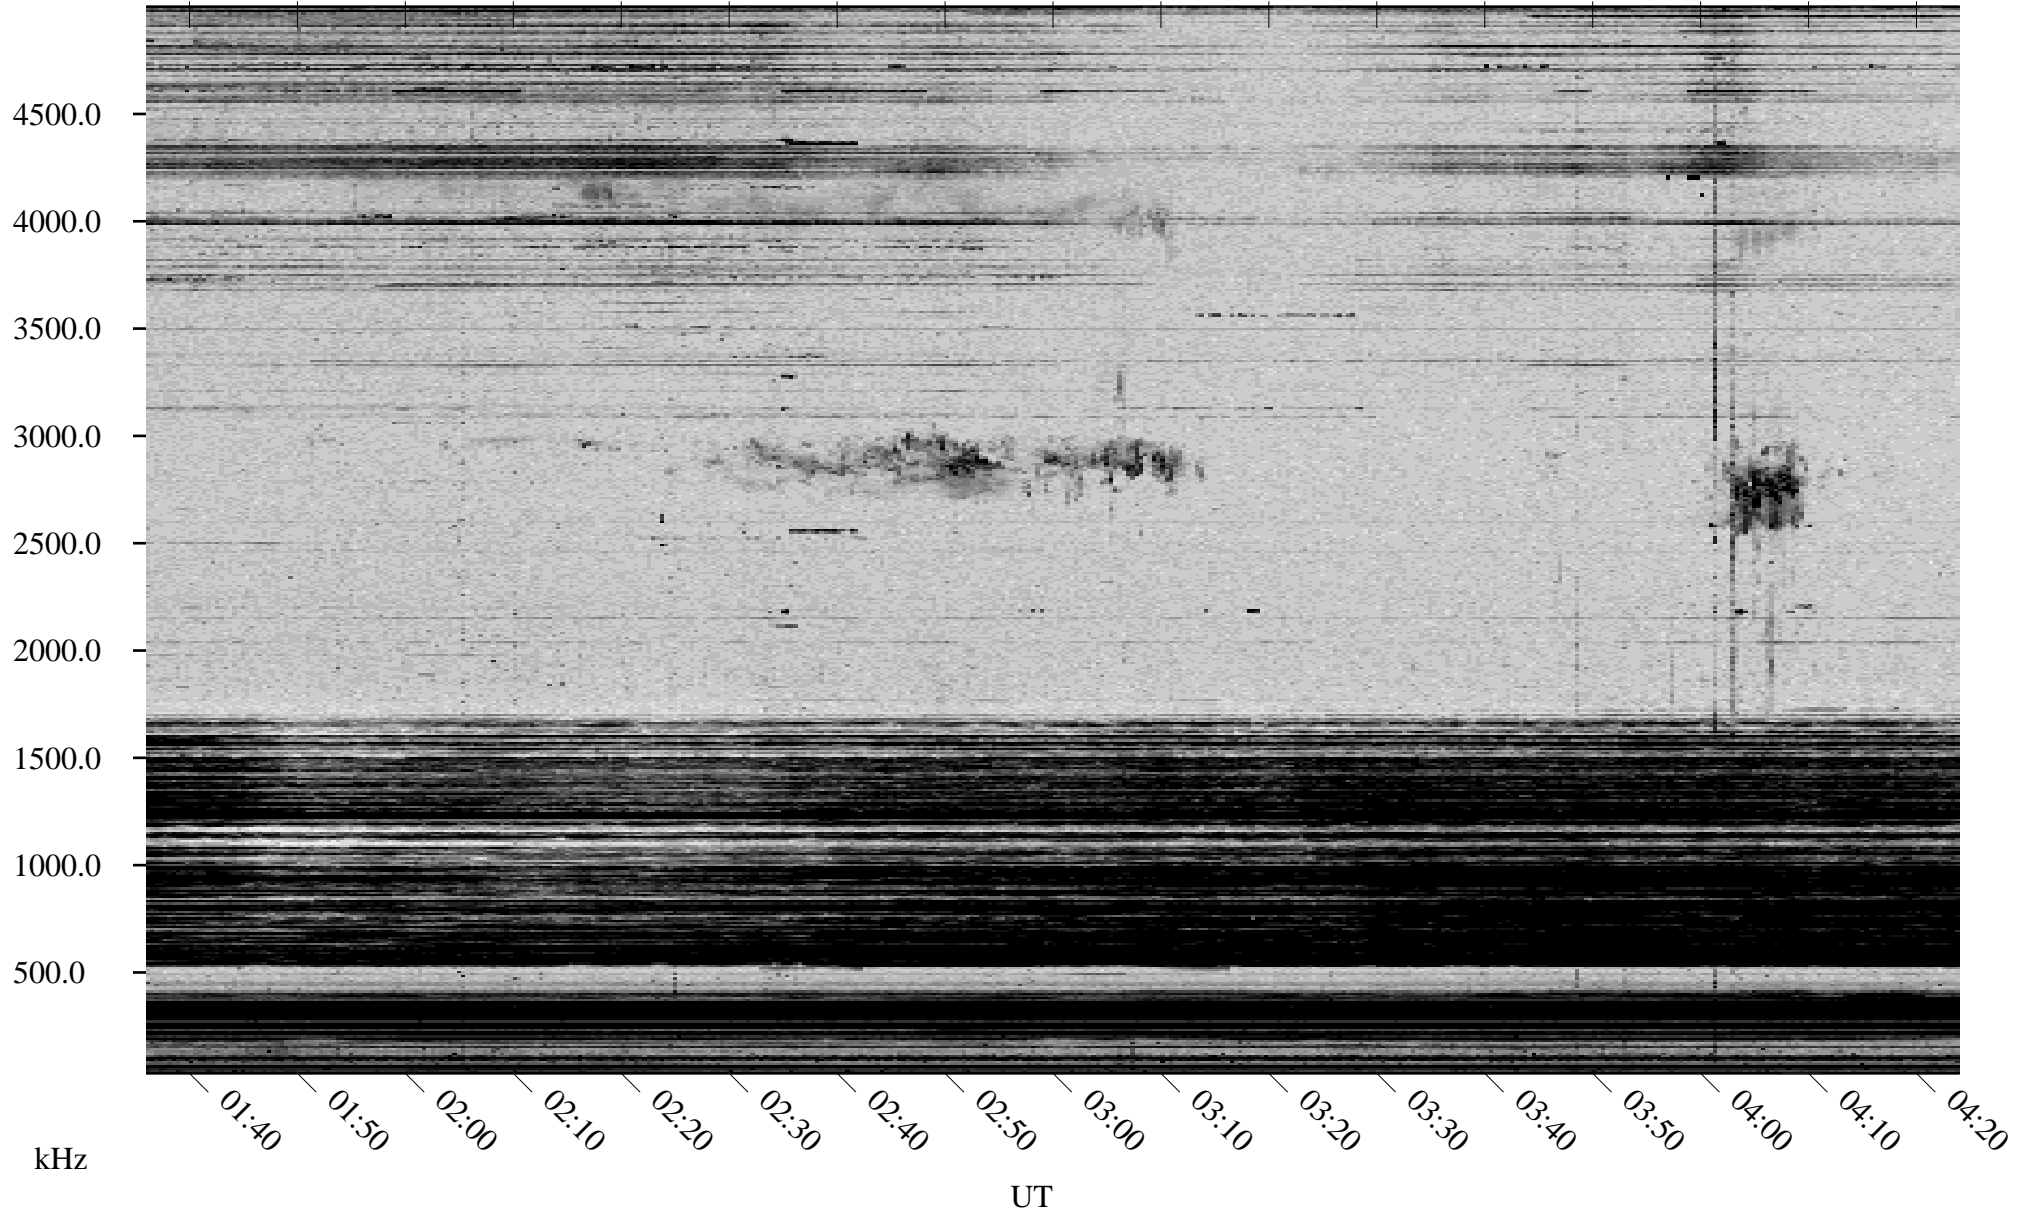

# 10/16/2002 Churchill, Manitoba

Linear Scale    Black = 161    White = 15

ch02289l.r00m max\_12

Page 1

# 10/16/2002 Churchill, Manitoba

Linear Scale    Black = 161    White = 15

ch02289l.r00m max\_12

Page 2

# 10/17/2002 Churchill, Manitoba

Linear Scale    Black = 161    White = 15

ch02289l.r00m max\_12

Page 3

# 10/17/2002 Churchill, Manitoba

Linear Scale    Black = 161    White = 15

ch02289l.r00m max\_12

Page 4