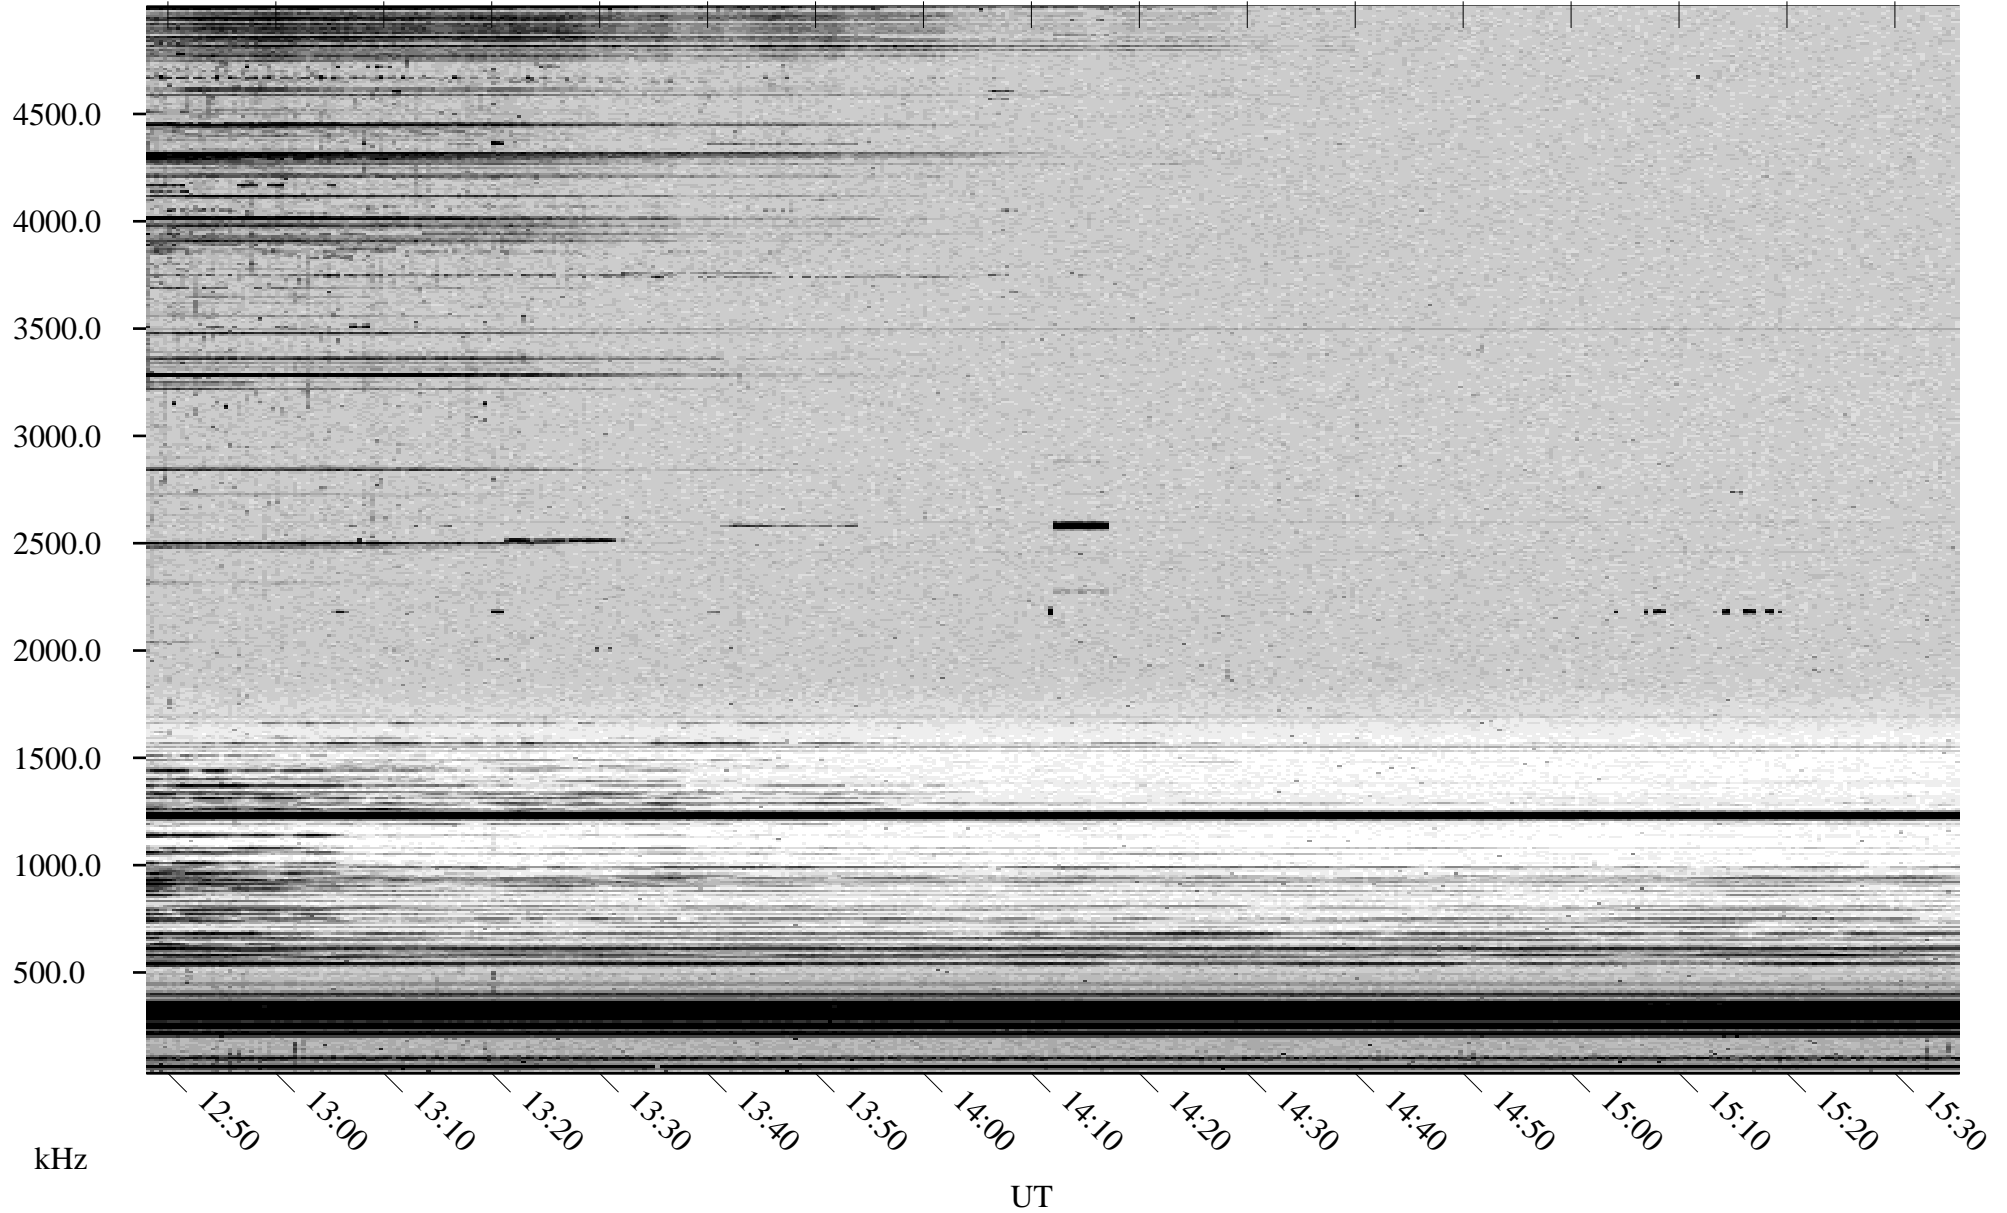

# 10/17/2002 Churchill, Manitoba

Linear Scale    Black = 161    White = 15

ch02289l.r00m max\_12

Page 5

# 10/17/2002 Churchill, Manitoba

Linear Scale    Black = 161    White = 15

ch02289l.r00m max\_12

Page 6

# 10/17/2002 Churchill, Manitoba

Linear Scale    Black = 161    White = 15

ch02289l.r00m max\_12

Page 7

# 10/17/2002 Churchill, Manitoba

Linear Scale    Black = 161    White = 15

ch02289l.r00m max\_12