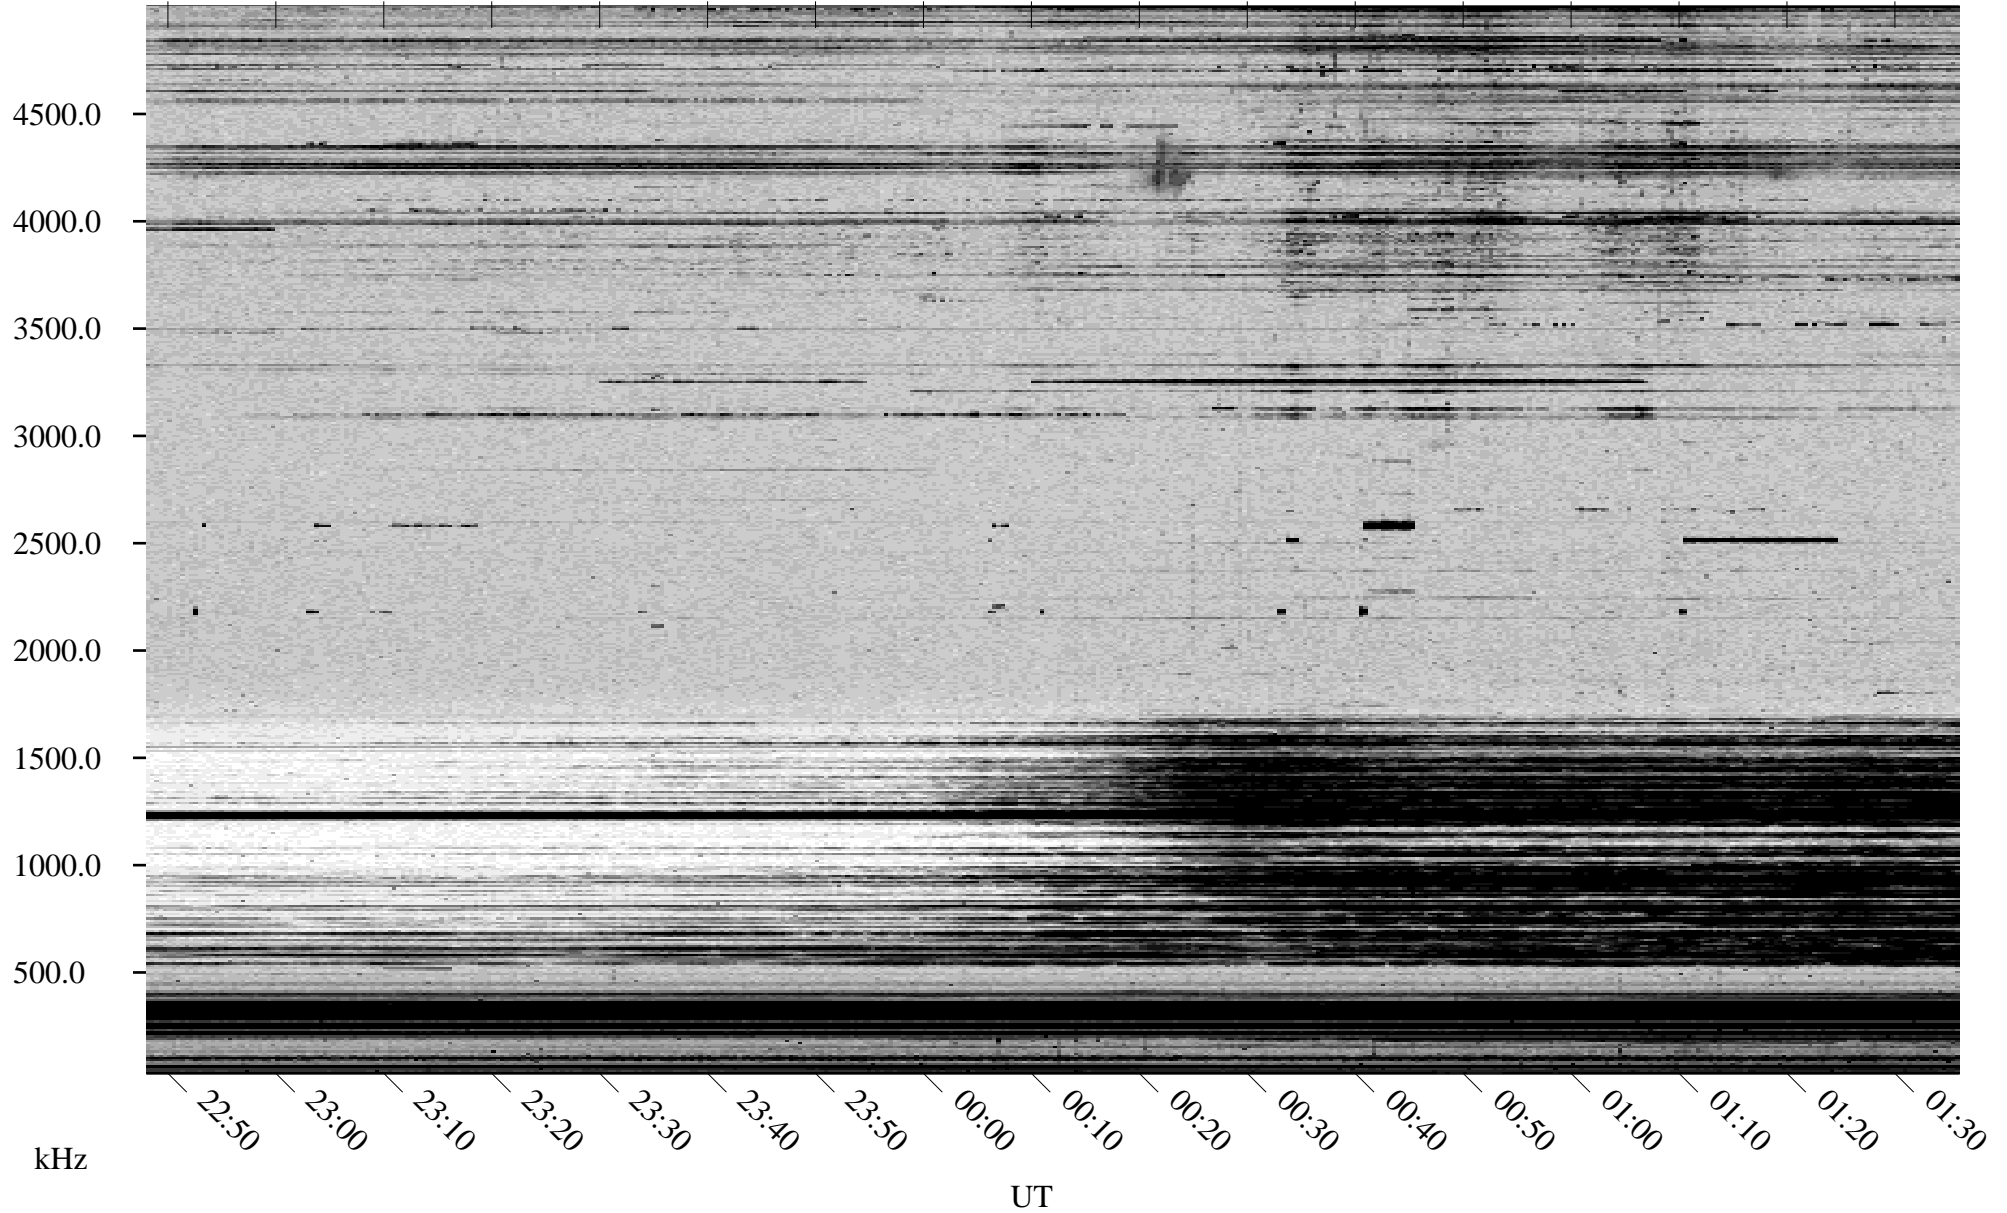

# 10/16/2002 Churchill, Manitoba

Linear Scale    Black = 161    White = 15

ch02289l.r00m max\_12

Page 1

# 10/16/2002 Churchill, Manitoba

Linear Scale    Black = 161    White = 15

ch02289l.r00m max\_12

Page 2

# 10/17/2002 Churchill, Manitoba

Linear Scale    Black = 161    White = 15

ch02289l.r00m max\_12

Page 3

# 10/17/2002 Churchill, Manitoba

Linear Scale    Black = 161    White = 15

ch02289l.r00m max\_12

Page 4