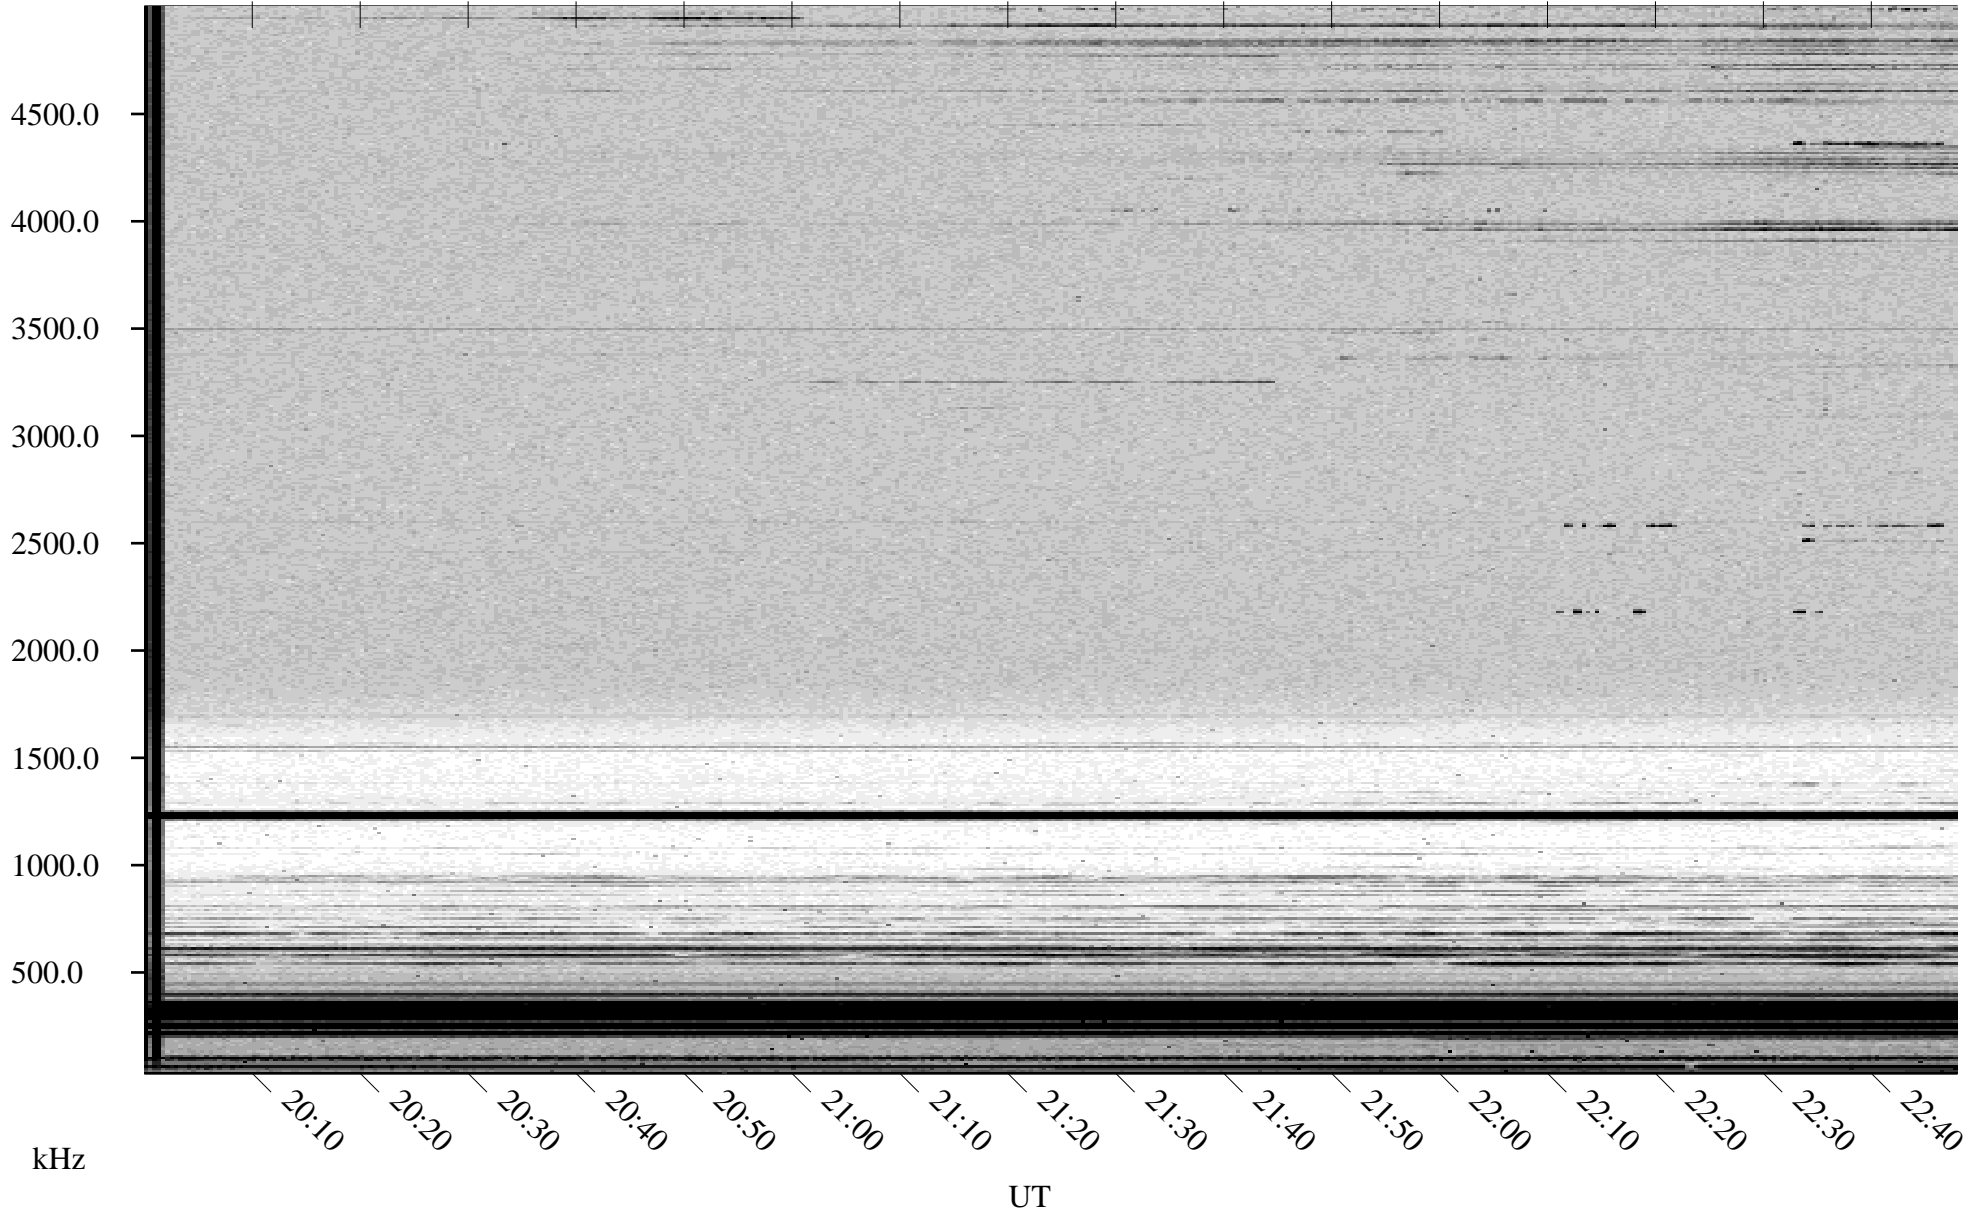

# 10/16/2002 Churchill, Manitoba

Linear Scale    Black = 161    White = 15

ch02289l.r00m max\_12

Page 1

# 10/16/2002 Churchill, Manitoba

Linear Scale    Black = 161    White = 15

ch02289l.r00m max\_12

Page 2

# 10/17/2002 Churchill, Manitoba

Linear Scale    Black = 161    White = 15

ch02289l.r00m max\_12

Page 3

# 10/17/2002 Churchill, Manitoba

Linear Scale    Black = 161    White = 15

ch02289l.r00m max\_12

Page 4