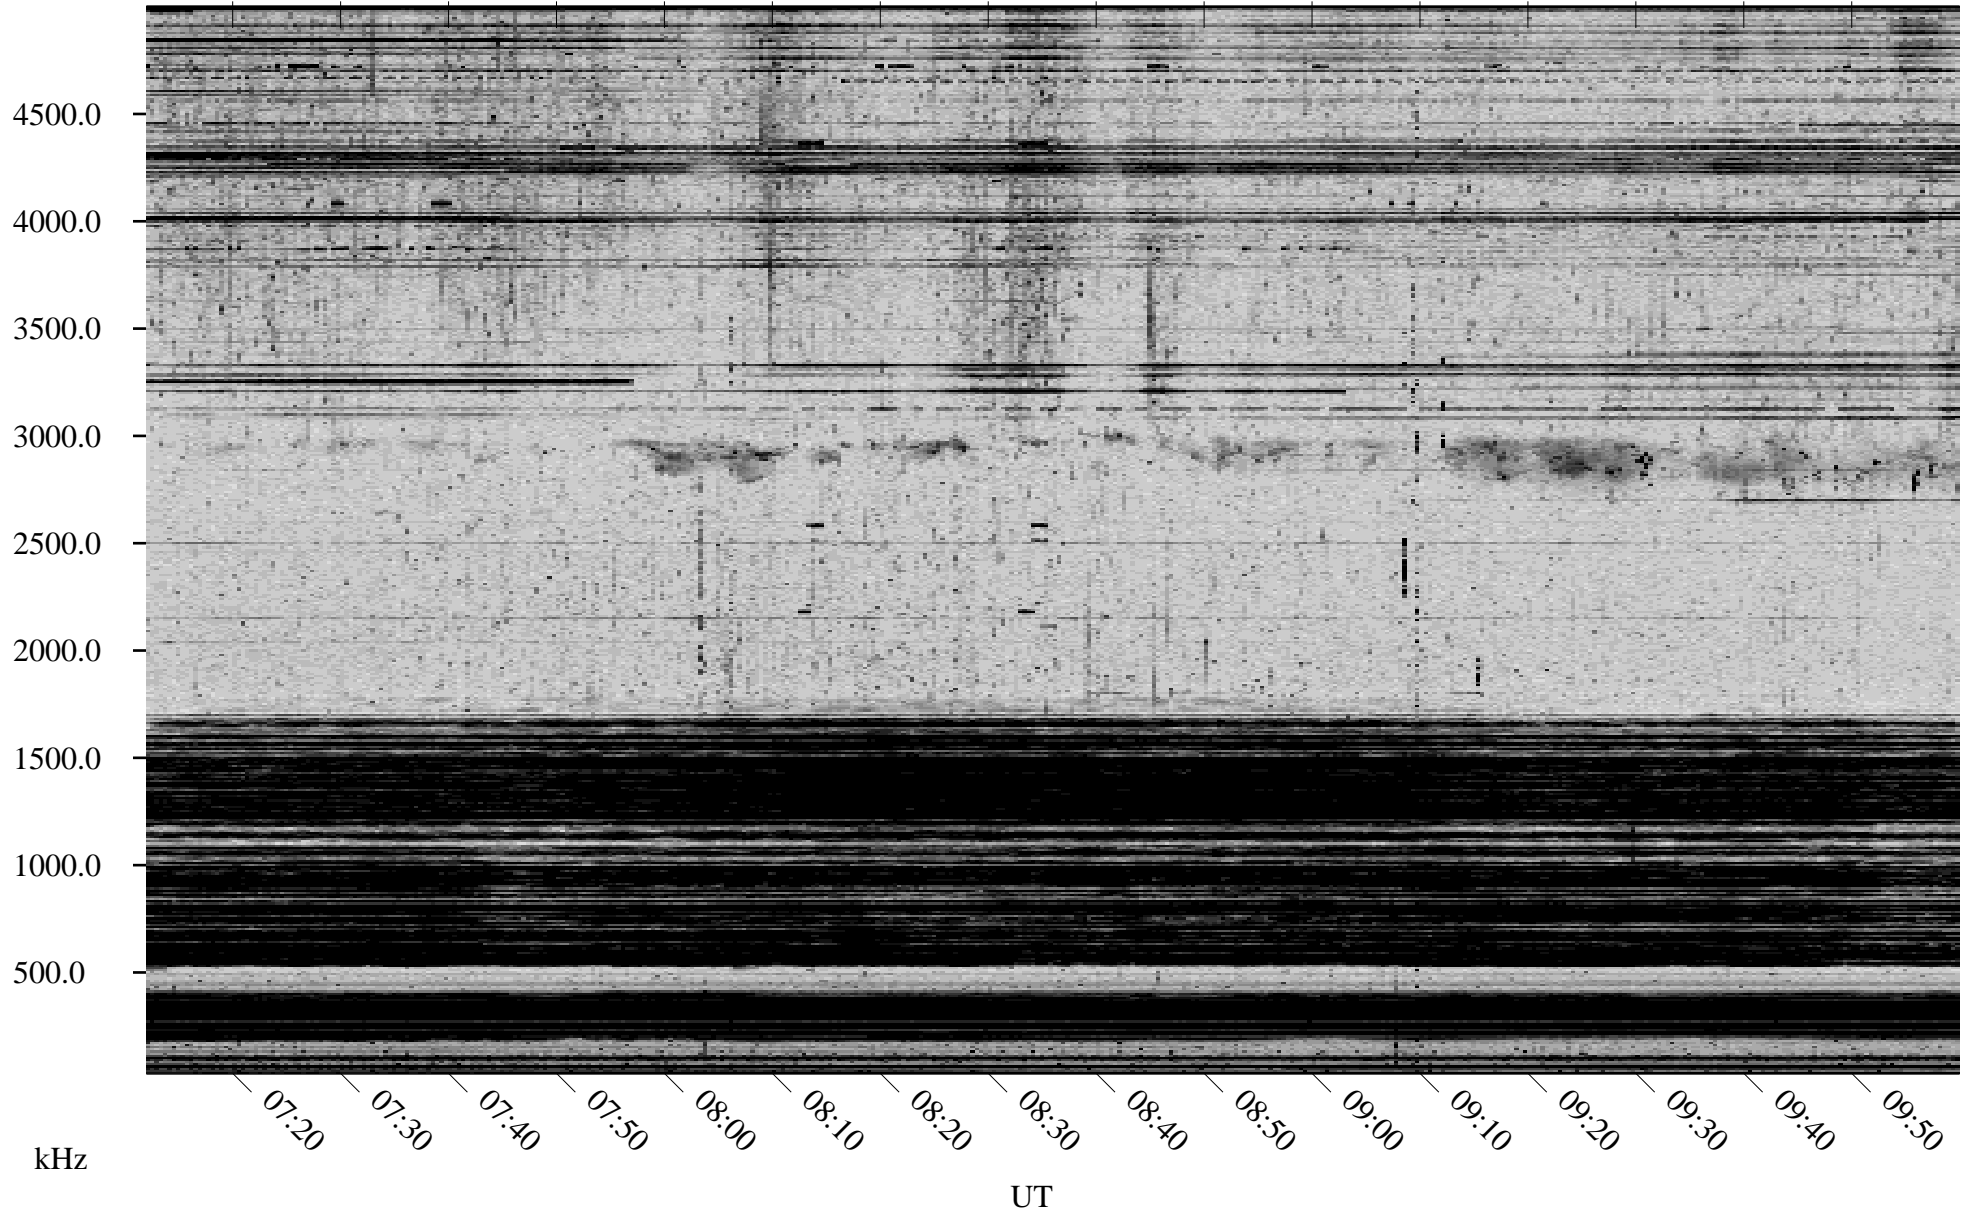

# 10/17/2002 Churchill, Manitoba

Linear Scale    Black = 161    White = 15

ch02289l.r00m max\_12

Page 3

# 10/17/2002 Churchill, Manitoba

Linear Scale    Black = 161    White = 15

ch02289l.r00m max\_12

Page 4

# 10/17/2002 Churchill, Manitoba

Linear Scale    Black = 161    White = 15

ch02289l.r00m max\_12

Page 5

# 10/17/2002 Churchill, Manitoba

Linear Scale    Black = 161    White = 15

ch02289l.r00m max\_12

Page 6