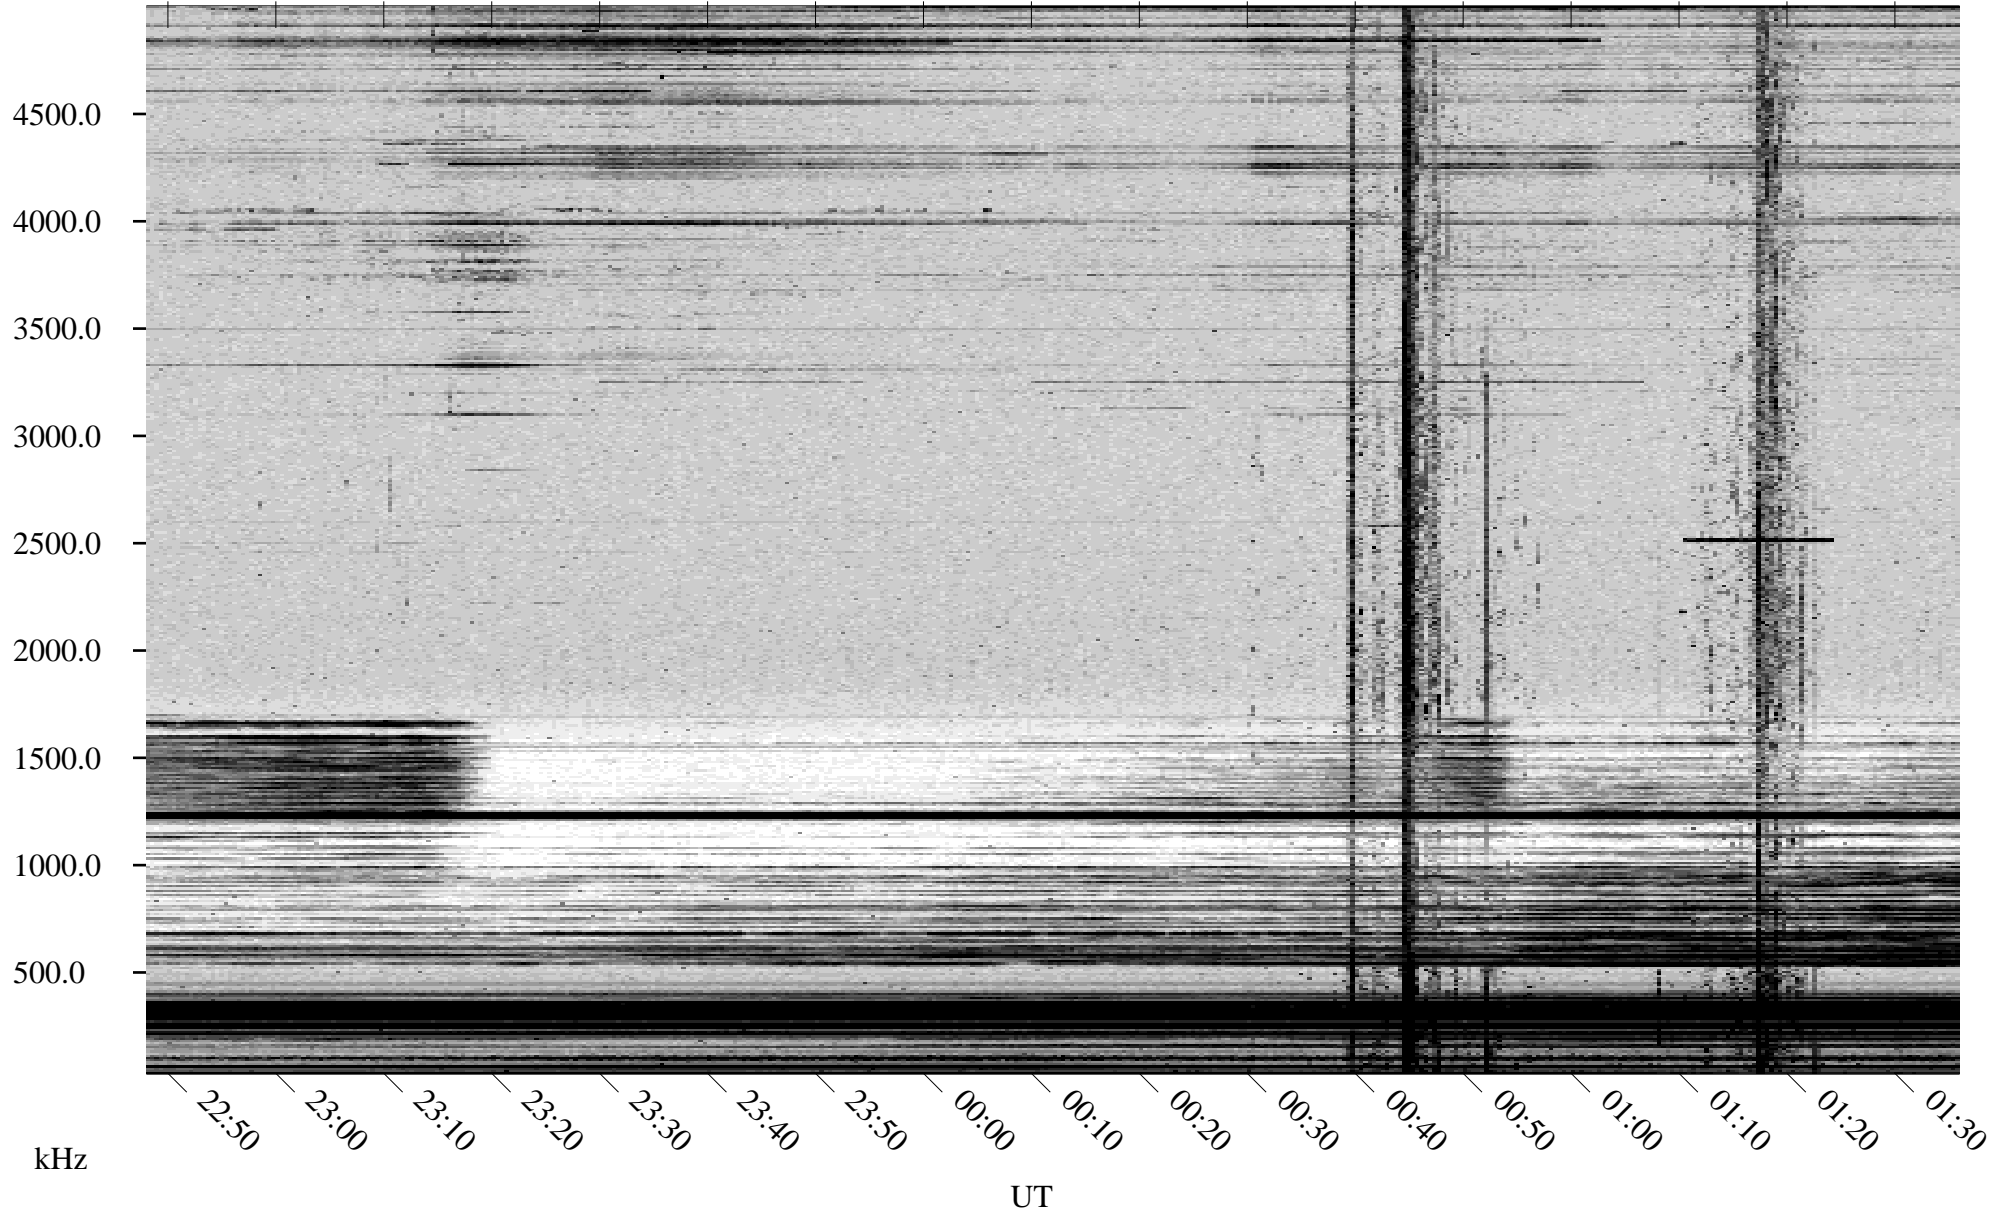

10/17/2002 Churchill, Manitoba

Linear Scale Black = 161 White = 15

ch02290l.r00m max_12

Page 1

10/17/2002 Churchill, Manitoba

Linear Scale Black = 161 White = 15

ch02290l.r00m max_12

Page 2

10/18/2002 Churchill, Manitoba

Linear Scale Black = 161 White = 15

ch02290l.r00m max_12

Page 3

10/18/2002 Churchill, Manitoba

Linear Scale Black = 161 White = 15

ch02290l.r00m max_12

Page 4

10/18/2002 Churchill, Manitoba

Linear Scale Black = 161 White = 15

ch02290l.r00m max_12

Page 5

10/18/2002 Churchill, Manitoba

Linear Scale Black = 161 White = 15

ch02290l.r00m max_12

Page 6

10/18/2002 Churchill, Manitoba

Linear Scale Black = 161 White = 15

ch02290l.r00m max_12

Page 7

10/18/2002 Churchill, Manitoba

Linear Scale Black = 161 White = 15

ch02290l.r00m max_12