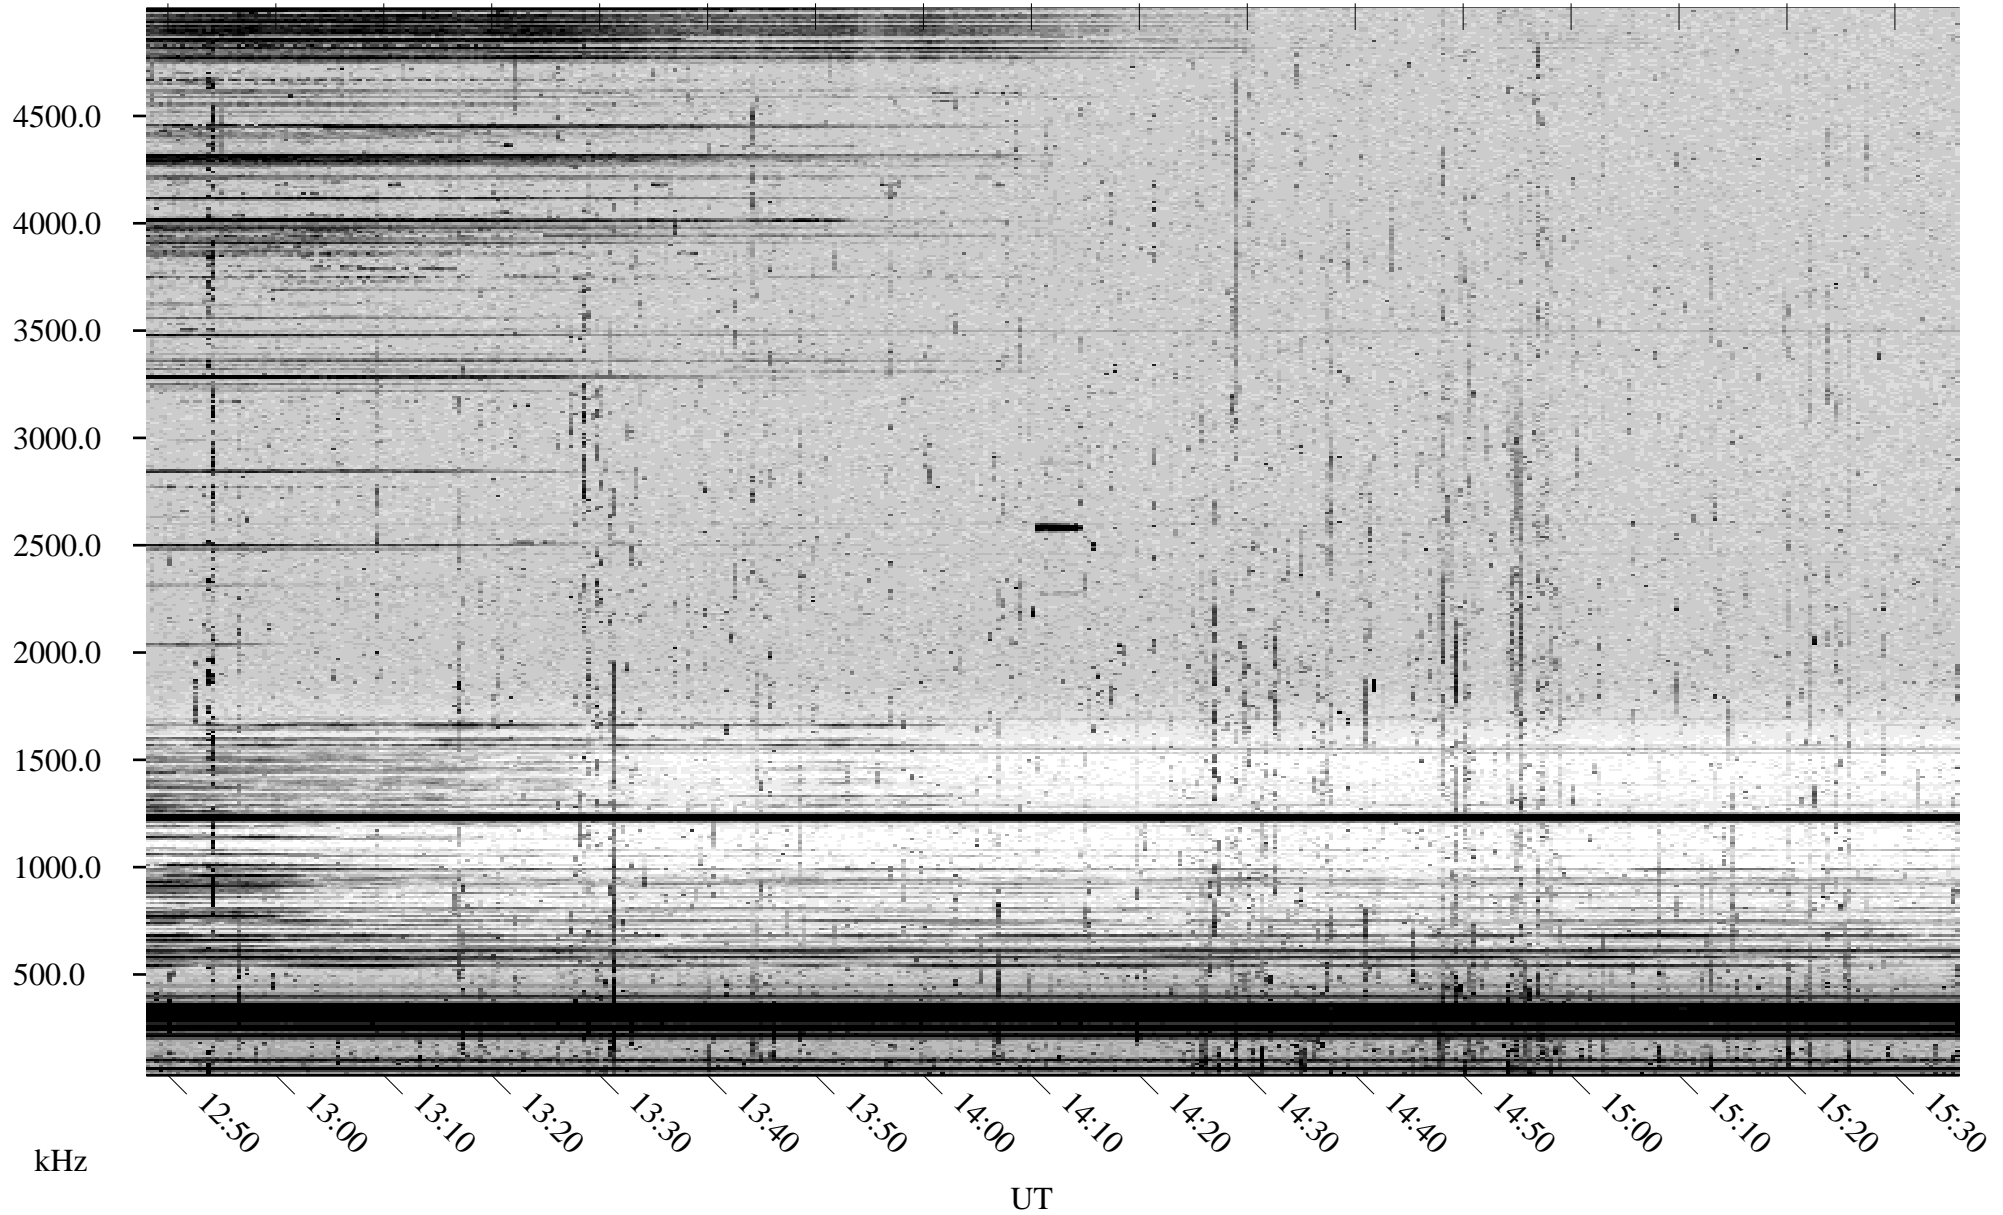

10/17/2002 Churchill, Manitoba

Linear Scale Black = 161 White = 15

ch02290l.r00m max_12

Page 1

10/17/2002 Churchill, Manitoba

Linear Scale Black = 161 White = 15

ch02290l.r00m max_12

Page 2

10/18/2002 Churchill, Manitoba

Linear Scale Black = 161 White = 15

ch02290l.r00m max_12

Page 3

10/18/2002 Churchill, Manitoba

Linear Scale Black = 161 White = 15

ch02290l.r00m max_12

Page 4

10/18/2002 Churchill, Manitoba

Linear Scale Black = 161 White = 15

ch02290l.r00m max_12

Page 5

10/18/2002 Churchill, Manitoba

Linear Scale Black = 161 White = 15

ch02290l.r00m max_12

Page 6

10/18/2002 Churchill, Manitoba

Linear Scale Black = 161 White = 15

ch02290l.r00m max_12

Page 7

10/18/2002 Churchill, Manitoba

Linear Scale Black = 161 White = 15

ch02290l.r00m max_12