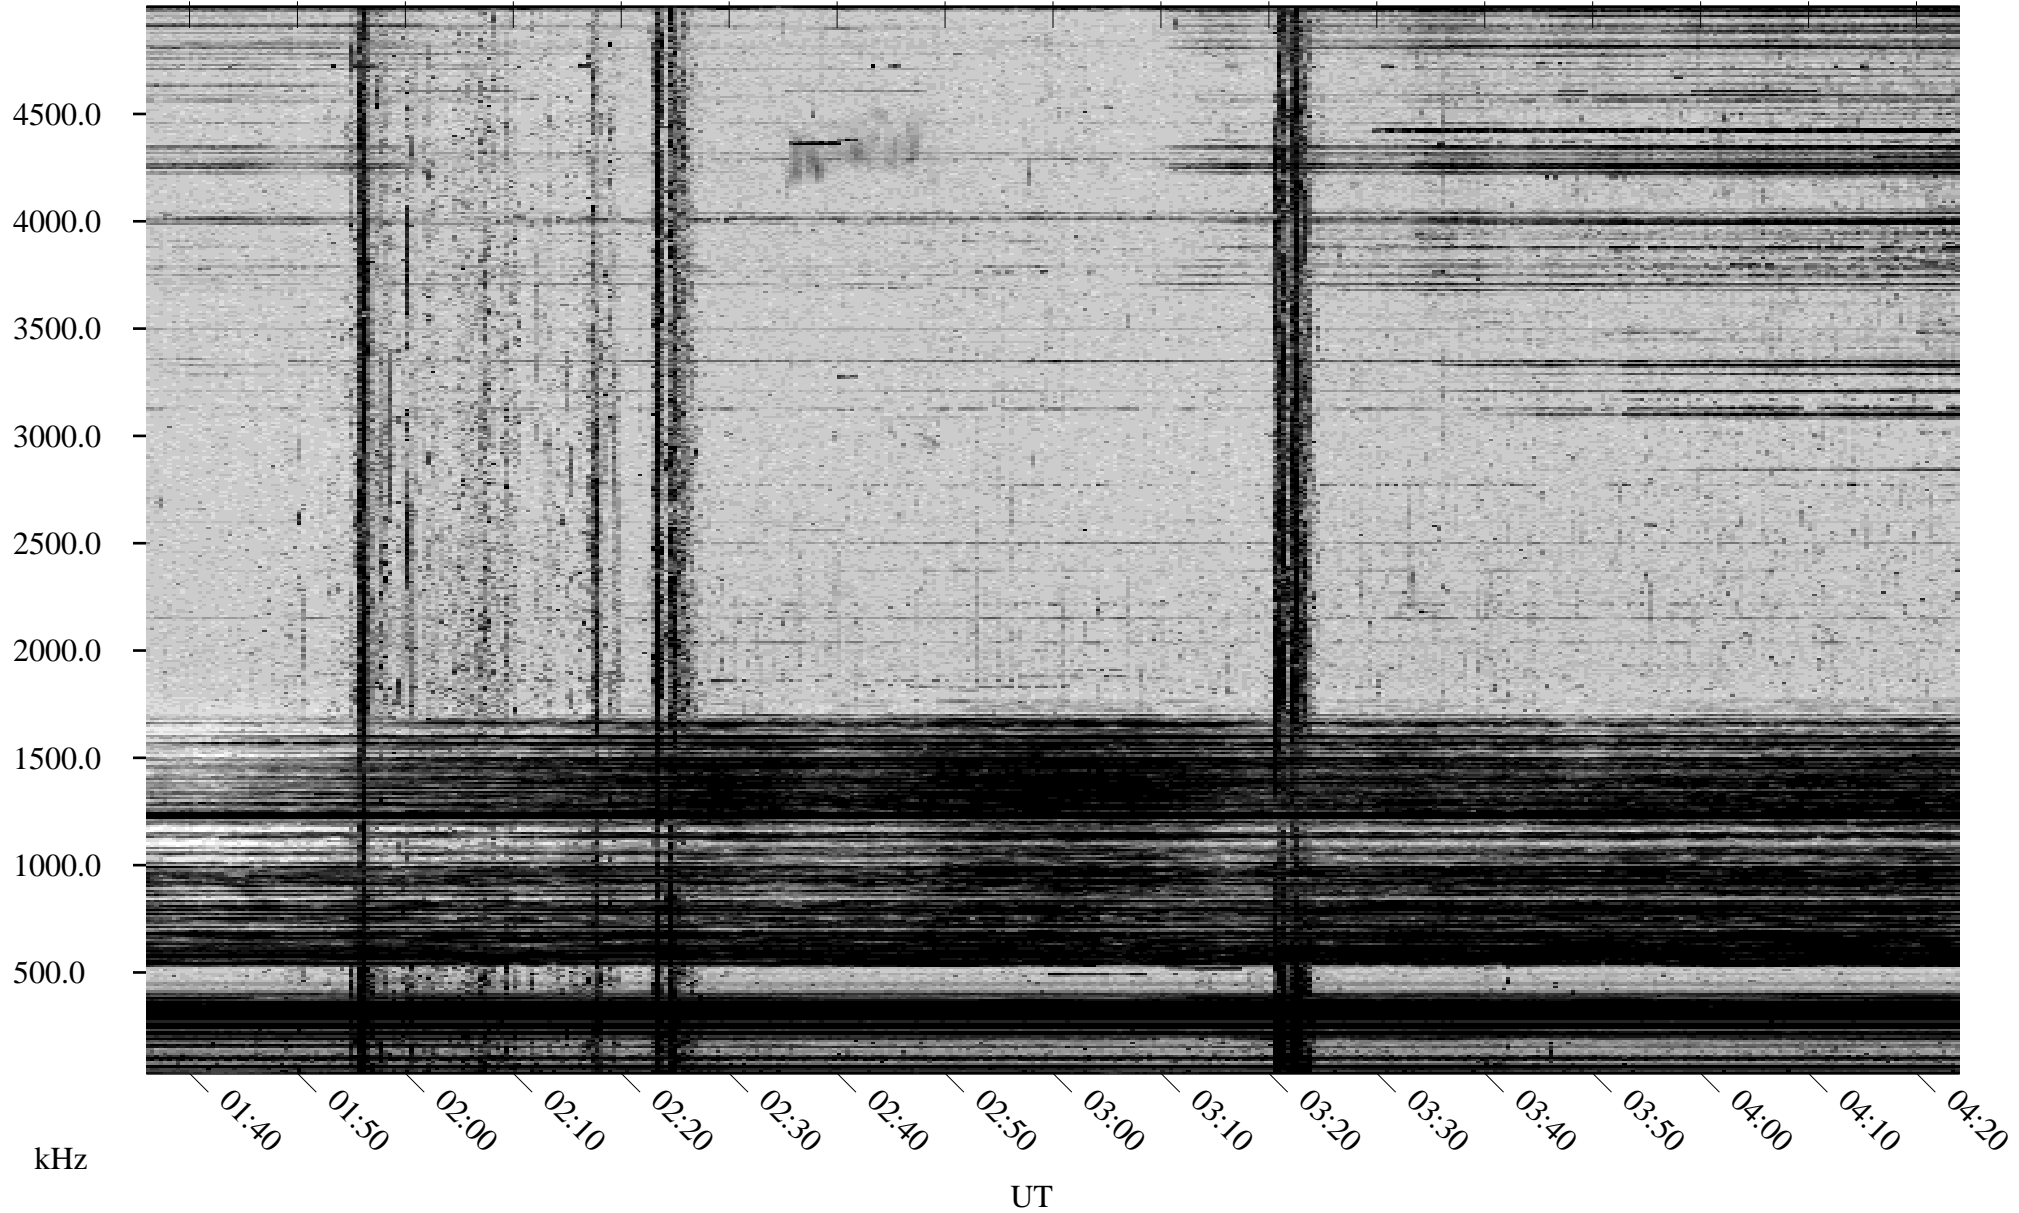

10/17/2002 Churchill, Manitoba

Linear Scale Black = 161 White = 15

ch02290l.r00m max_12

Page 1

10/17/2002 Churchill, Manitoba

Linear Scale Black = 161 White = 15

ch02290l.r00m max_12

Page 2

10/18/2002 Churchill, Manitoba

Linear Scale Black = 161 White = 15

ch02290l.r00m max_12

Page 3

10/18/2002 Churchill, Manitoba

Linear Scale Black = 161 White = 15

ch02290l.r00m max_12

Page 4

10/18/2002 Churchill, Manitoba

Linear Scale Black = 161 White = 15

ch02290l.r00m max_12

Page 5

10/18/2002 Churchill, Manitoba

Linear Scale Black = 161 White = 15

ch02290l.r00m max_12

Page 6

10/18/2002 Churchill, Manitoba

Linear Scale Black = 161 White = 15

ch02290l.r00m max_12

Page 7

10/18/2002 Churchill, Manitoba

Linear Scale Black = 161 White = 15

ch02290l.r00m max_12