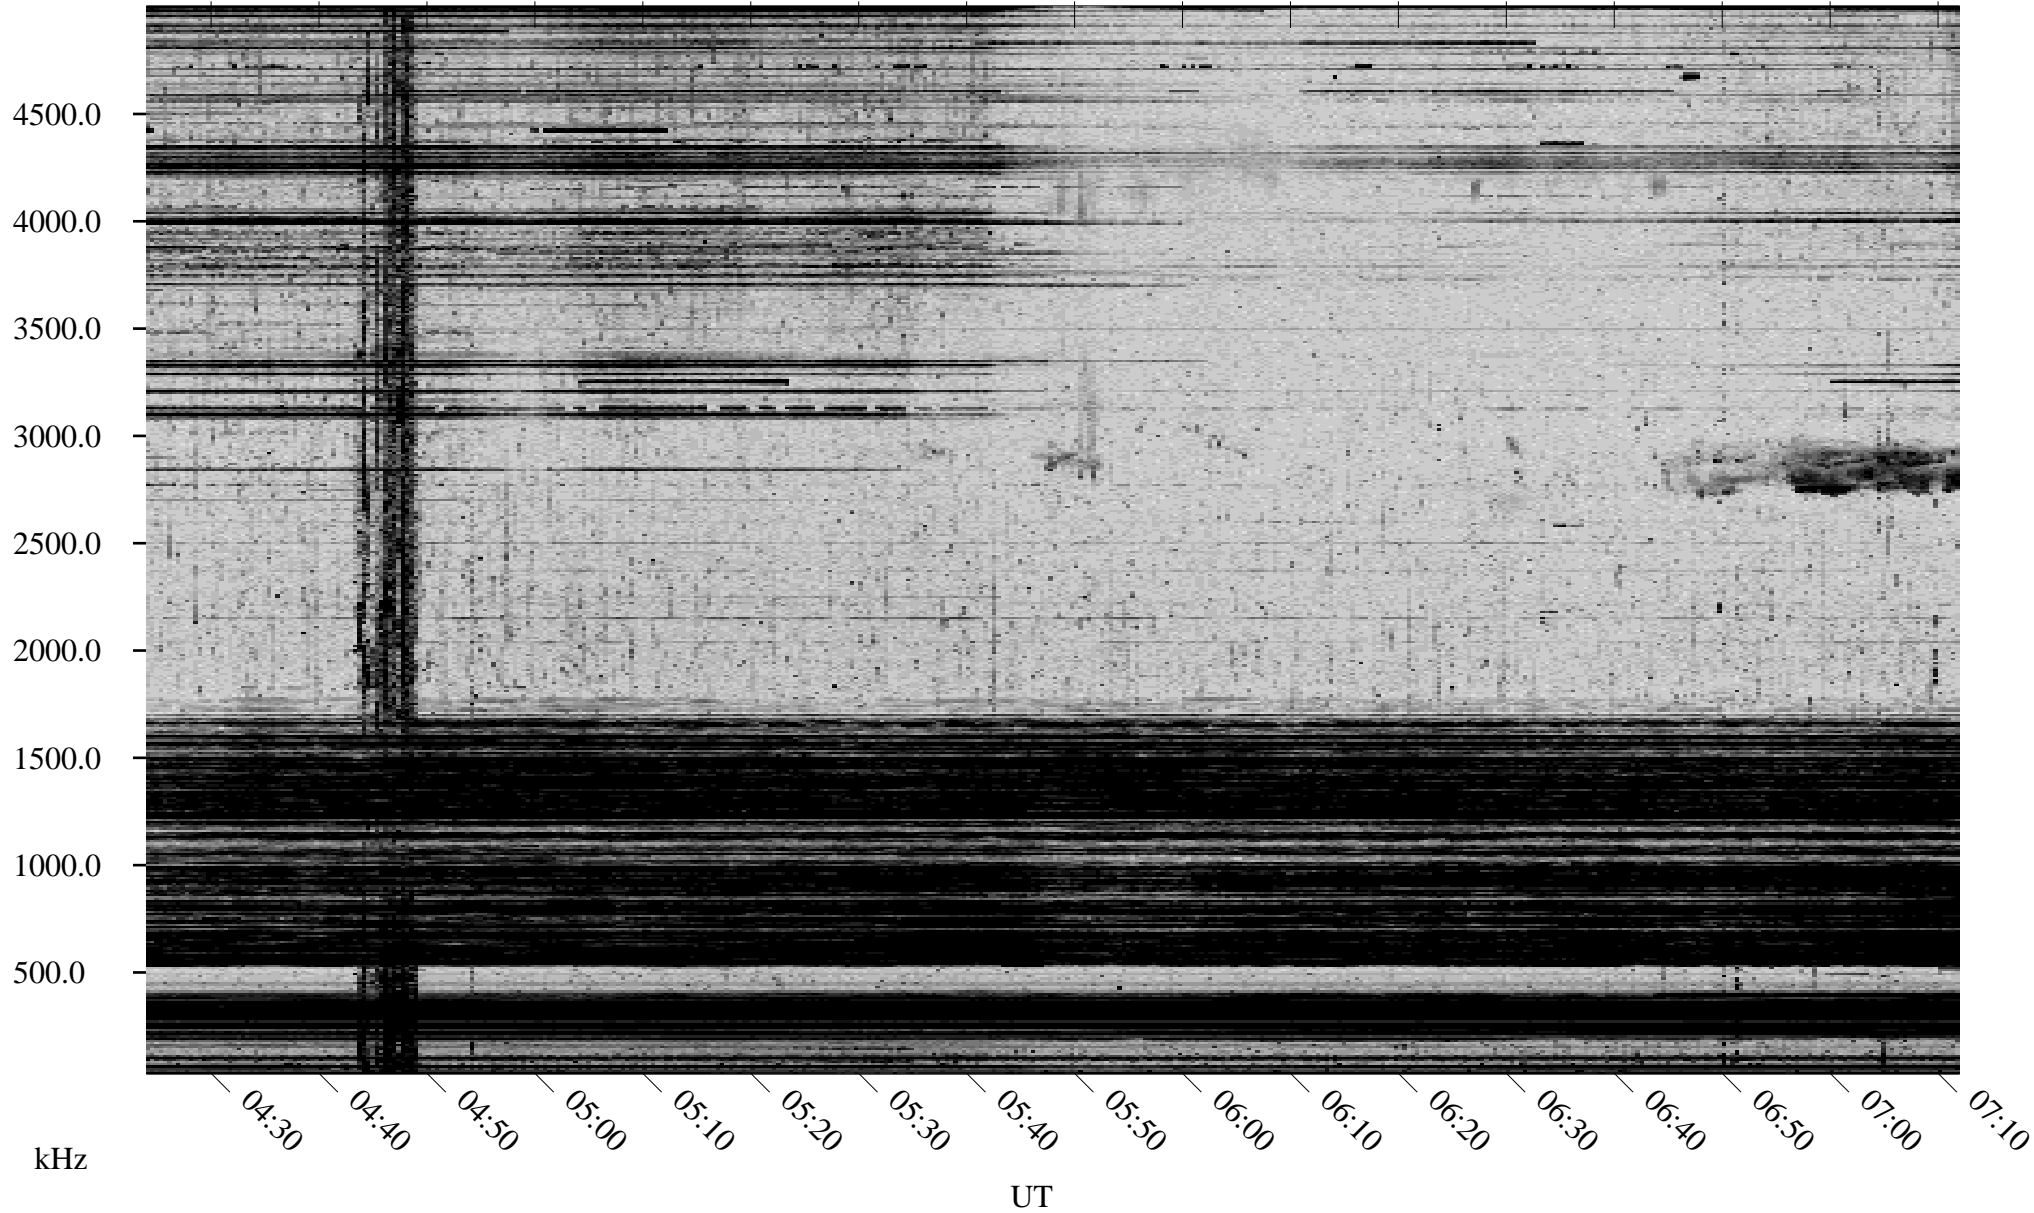

10/17/2002 Churchill, Manitoba

Linear Scale Black = 161 White = 15

ch02290l.r00m max_12

Page 1

10/17/2002 Churchill, Manitoba

Linear Scale Black = 161 White = 15

ch02290l.r00m max_12

Page 2

10/18/2002 Churchill, Manitoba

Linear Scale Black = 161 White = 15

ch02290l.r00m max_12

Page 3

10/18/2002 Churchill, Manitoba

Linear Scale Black = 161 White = 15

ch02290l.r00m max_12

Page 4

10/18/2002 Churchill, Manitoba

Linear Scale Black = 161 White = 15

ch02290l.r00m max_12

Page 5

10/18/2002 Churchill, Manitoba

Linear Scale Black = 161 White = 15

ch02290l.r00m max_12

Page 6

10/18/2002 Churchill, Manitoba

Linear Scale Black = 161 White = 15

ch02290l.r00m max_12

Page 7

10/18/2002 Churchill, Manitoba

Linear Scale Black = 161 White = 15

ch02290l.r00m max_12