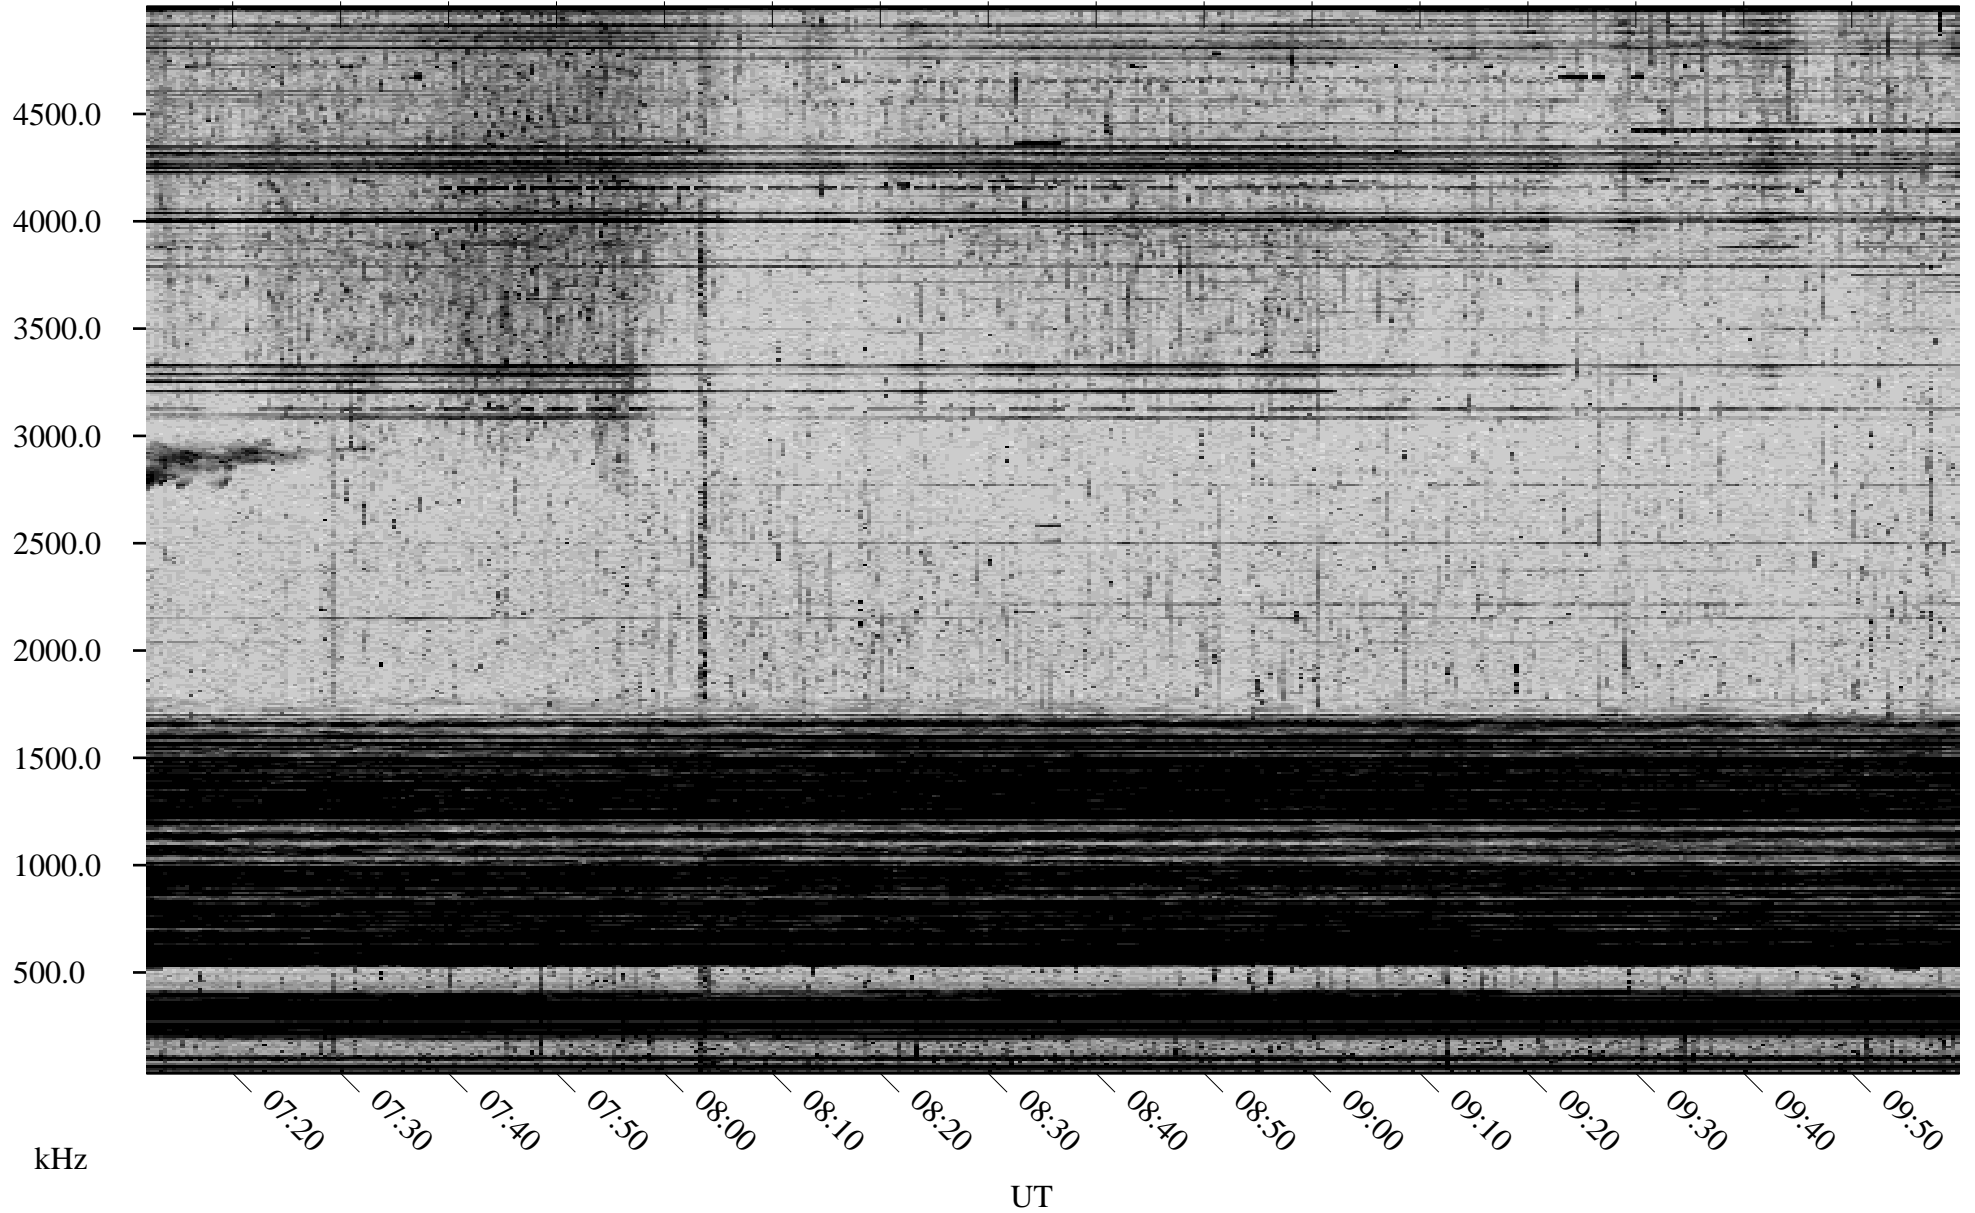

10/17/2002 Churchill, Manitoba

Linear Scale Black = 161 White = 15

ch02290l.r00m max_12

Page 1

10/17/2002 Churchill, Manitoba

Linear Scale Black = 161 White = 15

ch02290l.r00m max_12

Page 2

10/18/2002 Churchill, Manitoba

Linear Scale Black = 161 White = 15

ch02290l.r00m max_12

Page 3

10/18/2002 Churchill, Manitoba

Linear Scale Black = 161 White = 15

ch02290l.r00m max_12

Page 4

10/18/2002 Churchill, Manitoba

Linear Scale Black = 161 White = 15

ch02290l.r00m max_12

Page 5

10/18/2002 Churchill, Manitoba

Linear Scale Black = 161 White = 15

ch02290l.r00m max_12

Page 6

10/18/2002 Churchill, Manitoba

Linear Scale Black = 161 White = 15

ch02290l.r00m max_12

Page 7

10/18/2002 Churchill, Manitoba

Linear Scale Black = 161 White = 15

ch02290l.r00m max_12