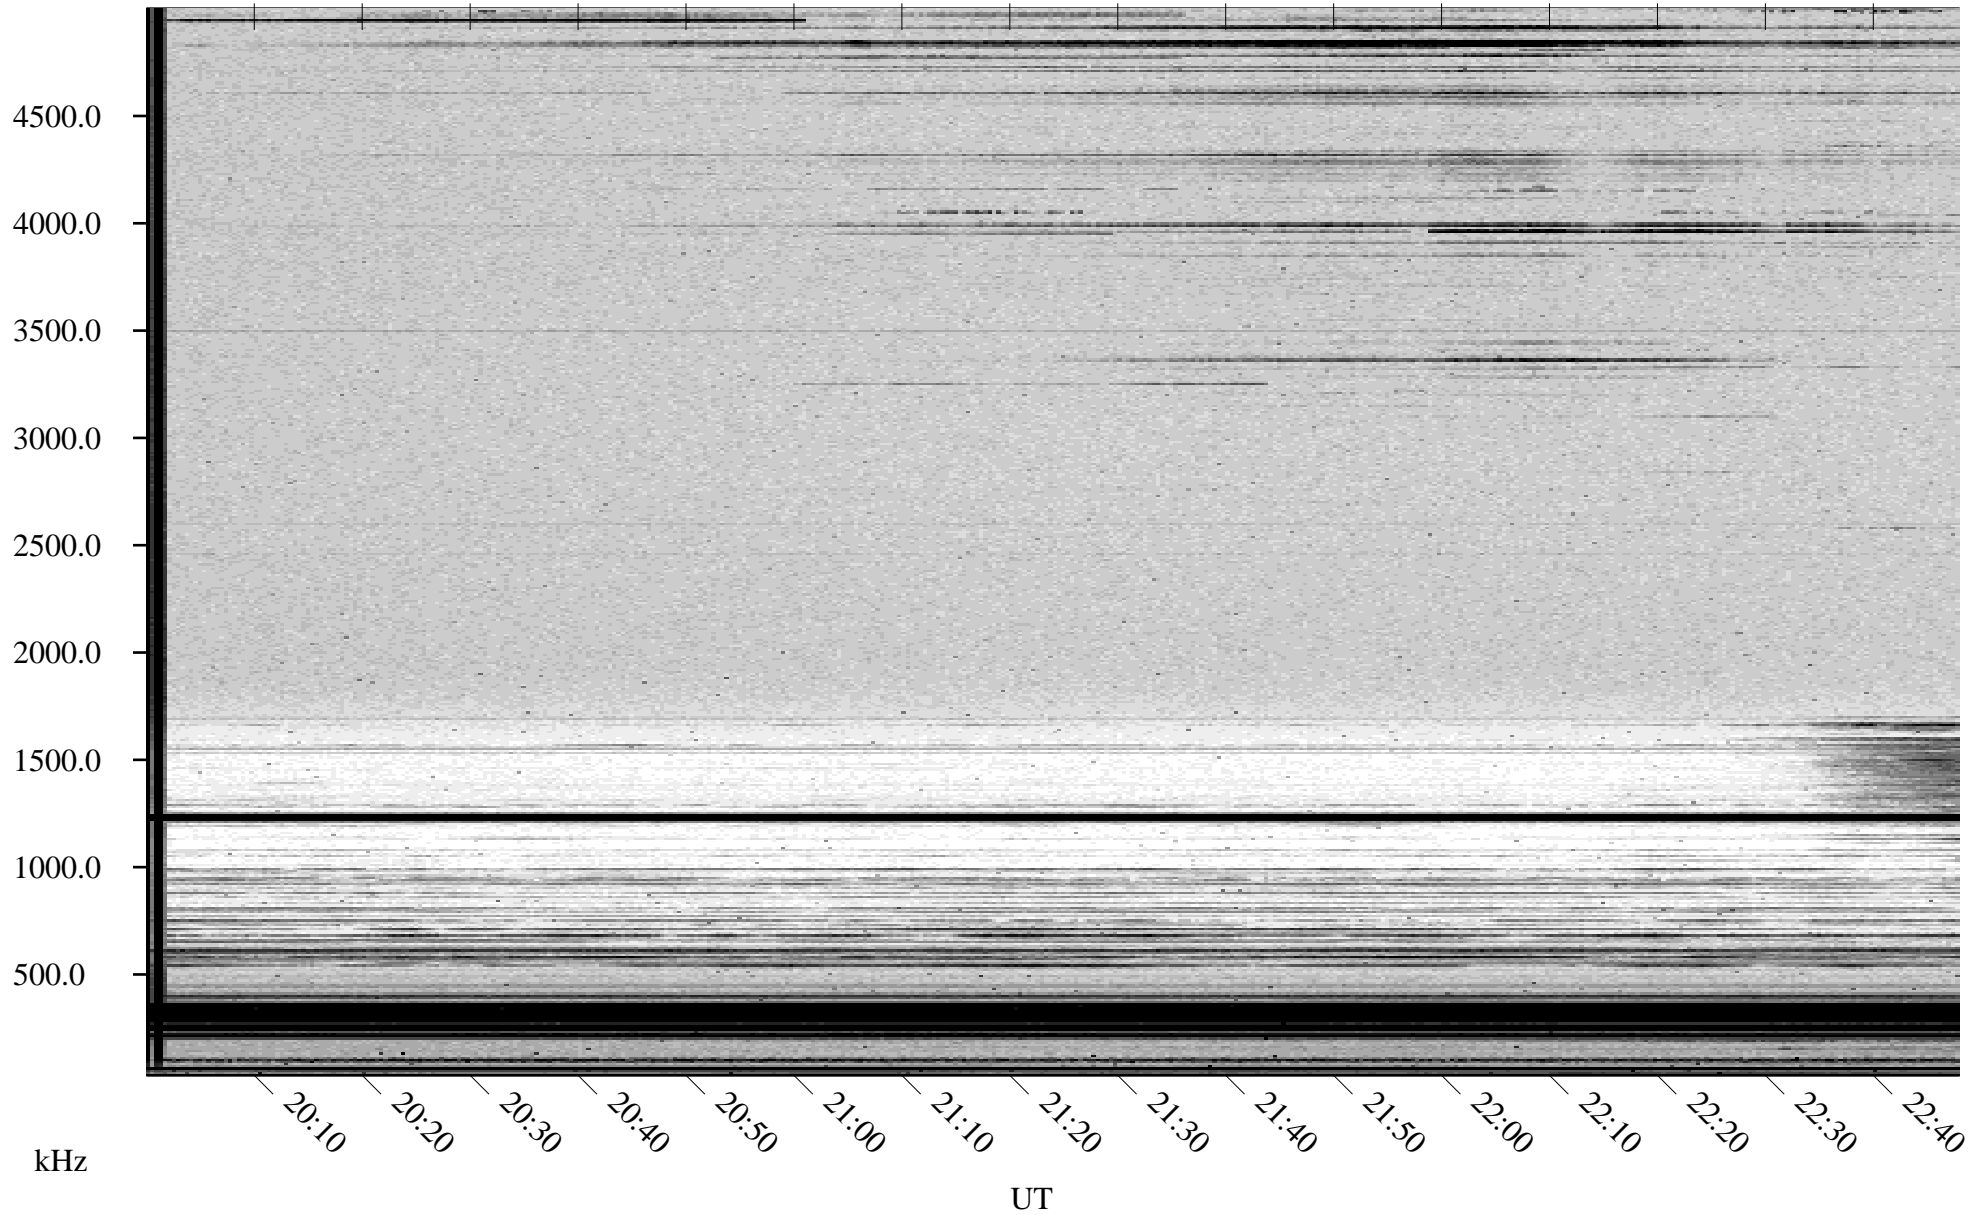

10/17/2002 Churchill, Manitoba

Linear Scale Black = 161 White = 15

ch02290l.r00m max_12

Page 1

10/17/2002 Churchill, Manitoba

Linear Scale Black = 161 White = 15

ch02290l.r00m max_12

Page 2

10/18/2002 Churchill, Manitoba

Linear Scale Black = 161 White = 15

ch02290l.r00m max_12

Page 3

10/18/2002 Churchill, Manitoba

Linear Scale Black = 161 White = 15

ch02290l.r00m max_12

Page 4

10/18/2002 Churchill, Manitoba

Linear Scale Black = 161 White = 15

ch02290l.r00m max_12

Page 5

10/18/2002 Churchill, Manitoba

Linear Scale Black = 161 White = 15

ch02290l.r00m max_12

Page 6

10/18/2002 Churchill, Manitoba

Linear Scale Black = 161 White = 15

ch02290l.r00m max_12

Page 7

10/18/2002 Churchill, Manitoba

Linear Scale Black = 161 White = 15

ch02290l.r00m max_12