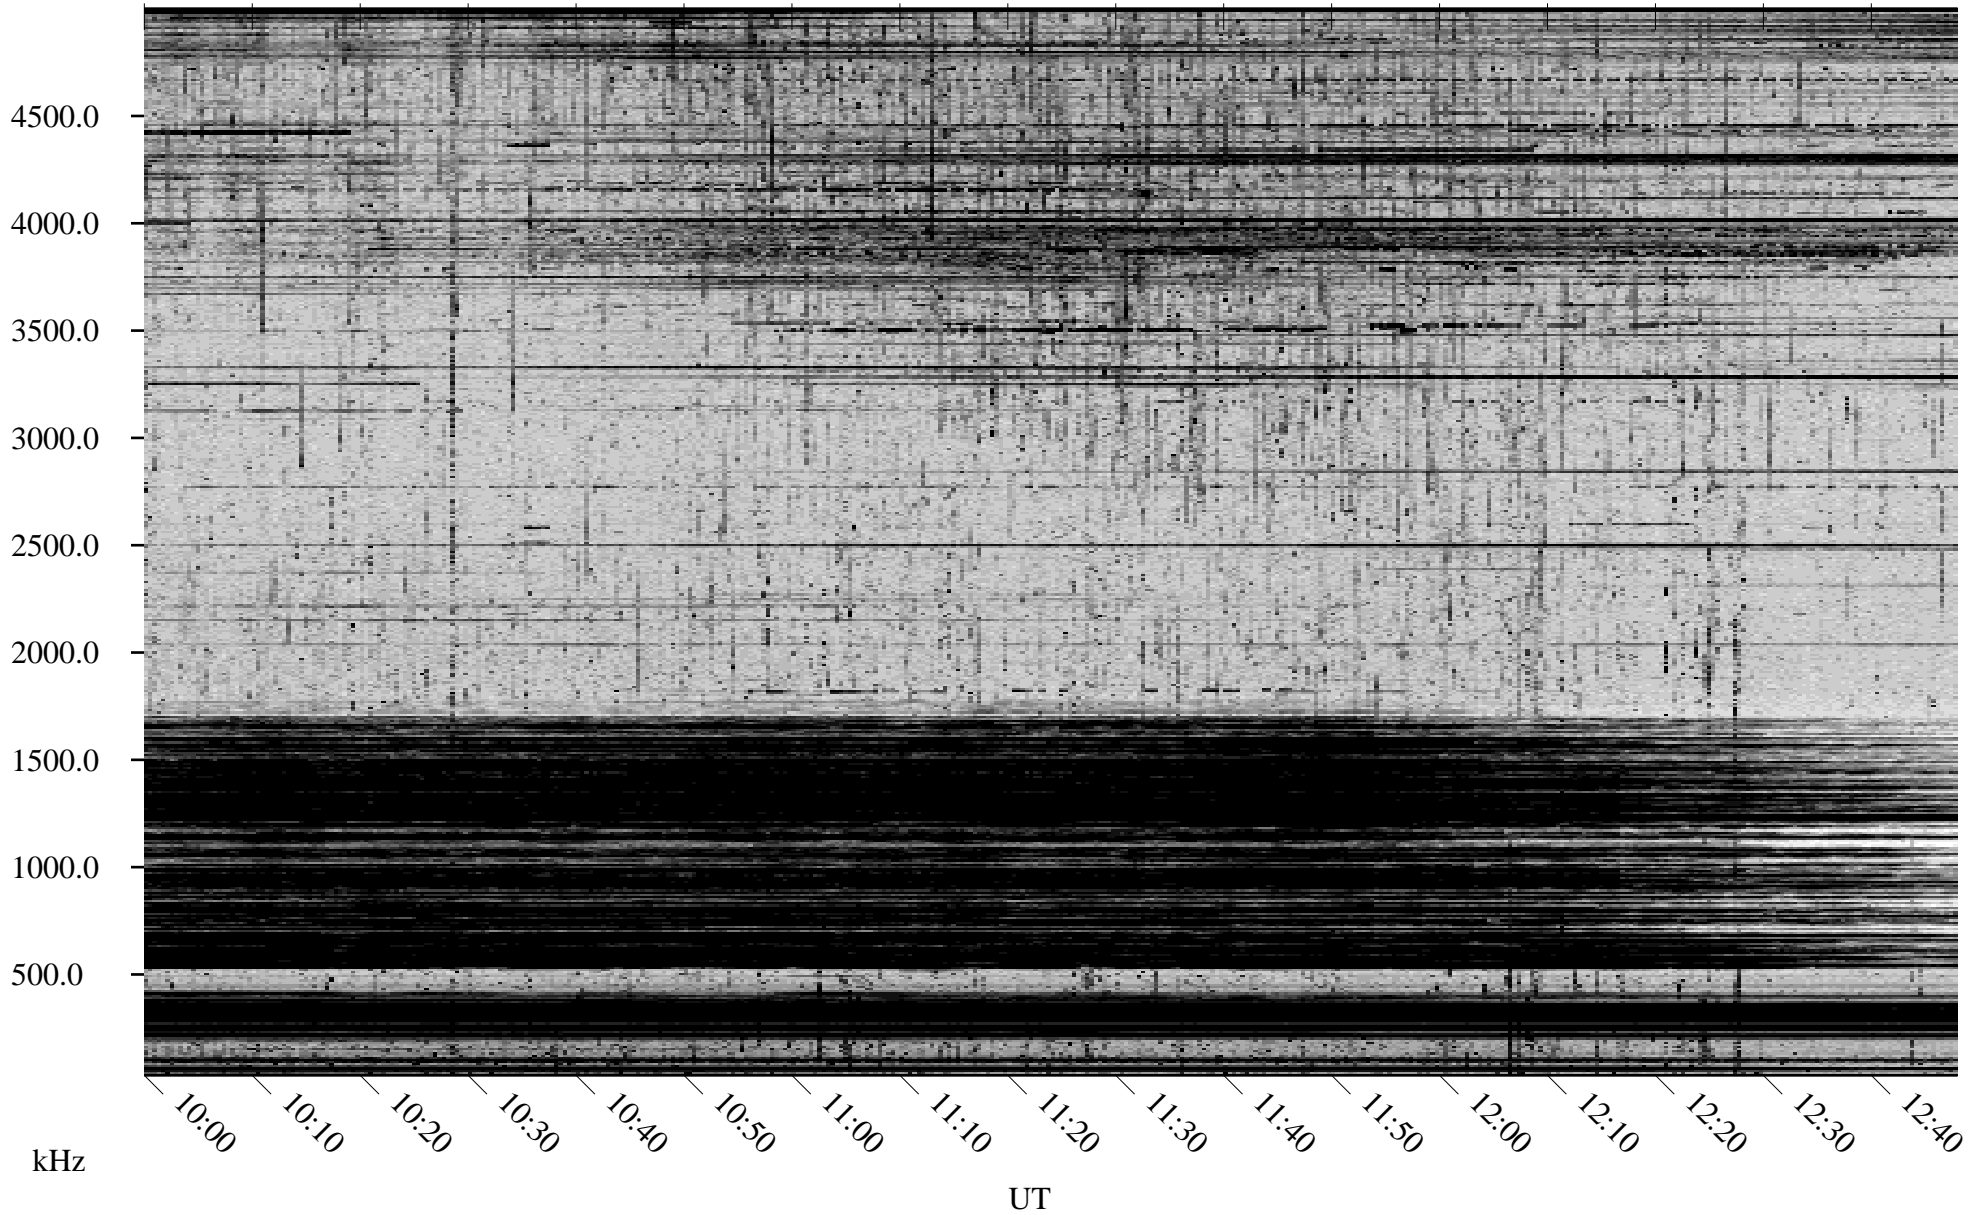

10/17/2002 Churchill, Manitoba

Linear Scale Black = 161 White = 15

ch02290l.r00m max_12

Page 1

10/17/2002 Churchill, Manitoba

Linear Scale Black = 161 White = 15

ch02290l.r00m max_12

Page 2

10/18/2002 Churchill, Manitoba

Linear Scale Black = 161 White = 15

ch02290l.r00m max_12

Page 3

10/18/2002 Churchill, Manitoba

Linear Scale Black = 161 White = 15

ch02290l.r00m max_12

Page 4

10/18/2002 Churchill, Manitoba

Linear Scale Black = 161 White = 15

ch02290l.r00m max_12

Page 5

10/18/2002 Churchill, Manitoba

Linear Scale Black = 161 White = 15

ch02290l.r00m max_12

Page 6

10/18/2002 Churchill, Manitoba

Linear Scale Black = 161 White = 15

ch02290l.r00m max_12

Page 7

10/18/2002 Churchill, Manitoba

Linear Scale Black = 161 White = 15

ch02290l.r00m max_12