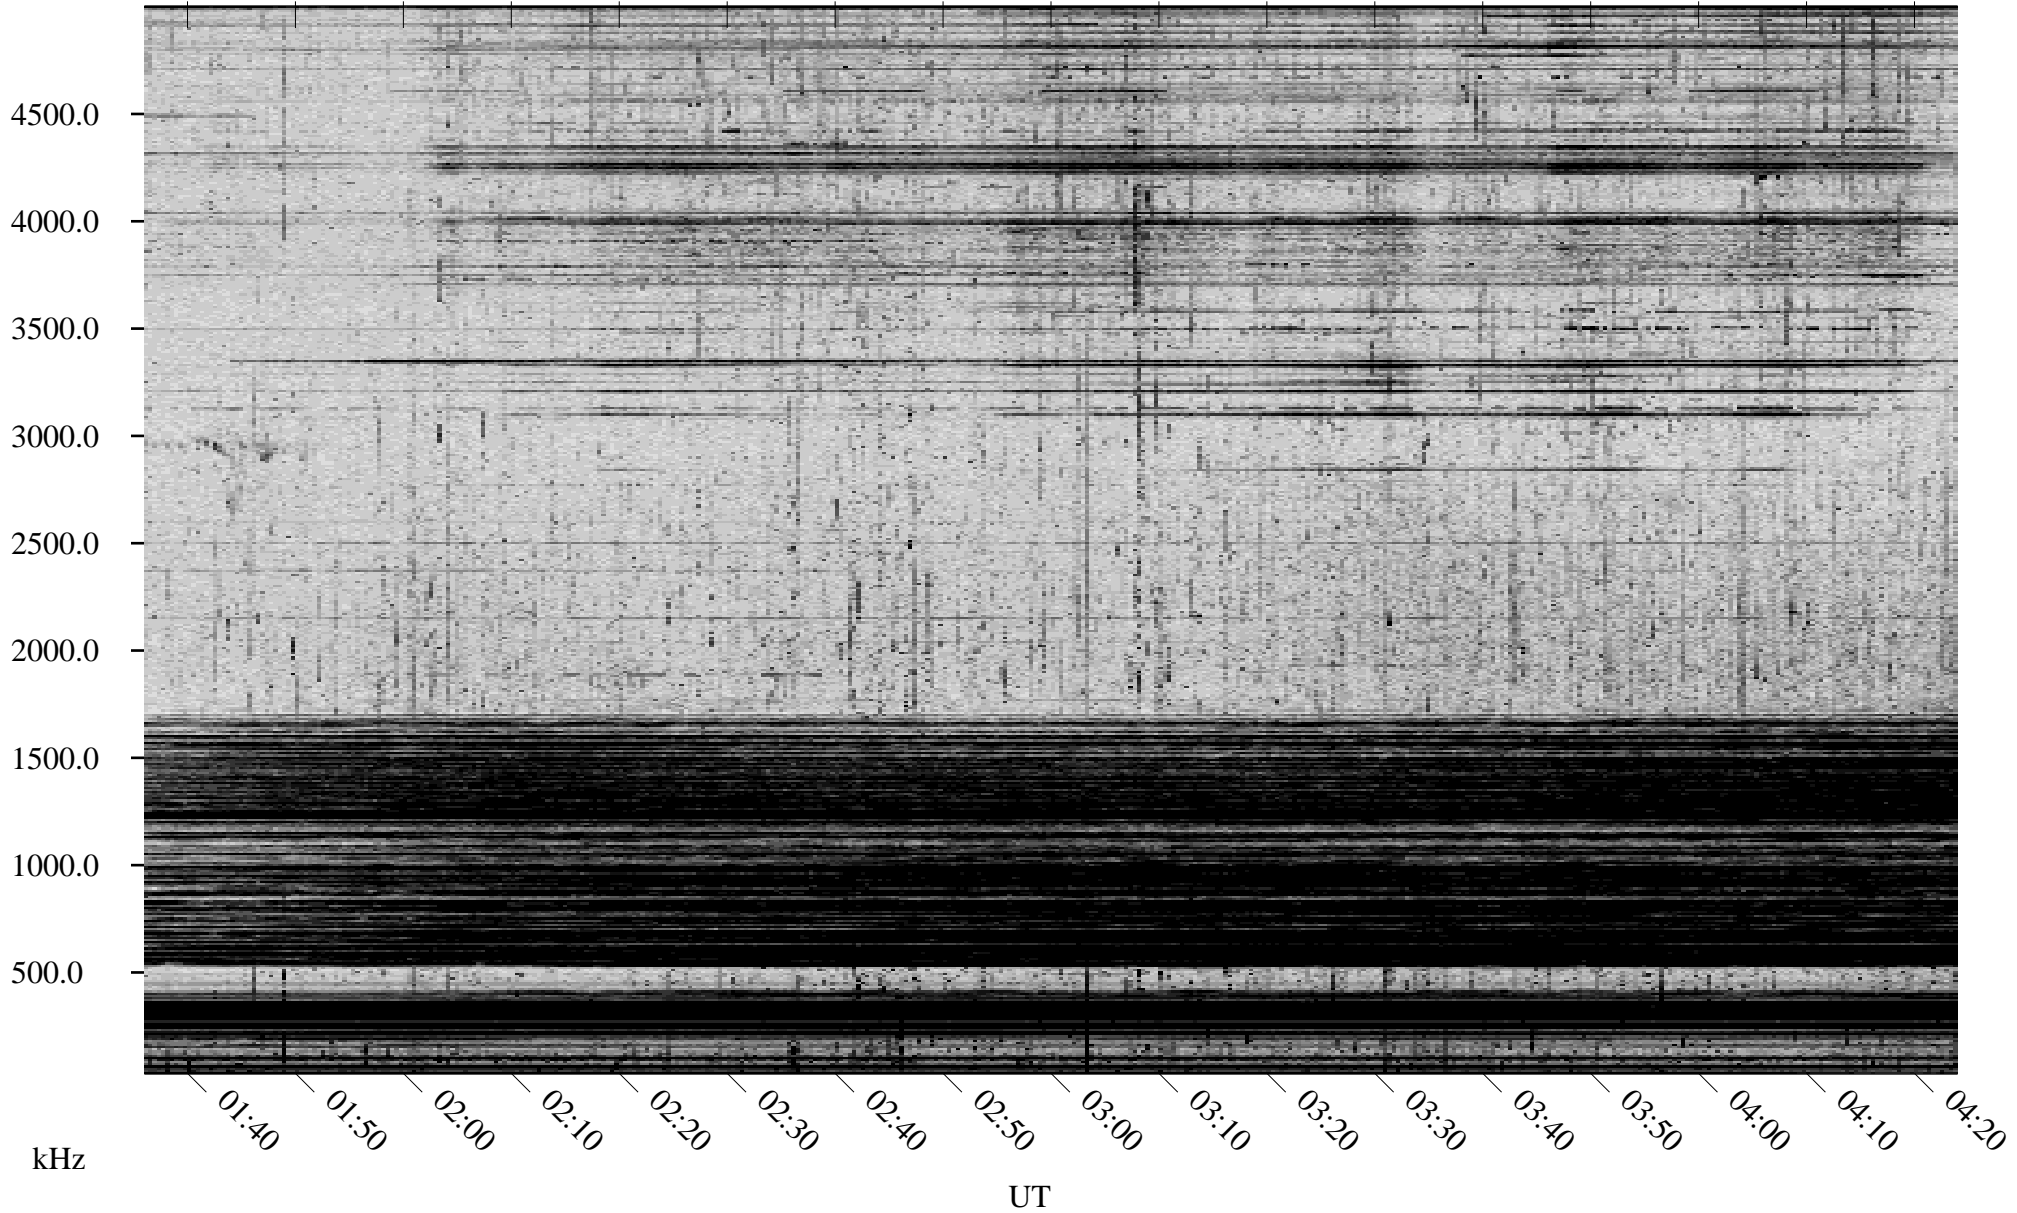

# 10/18/2002 Churchill, Manitoba

Linear Scale    Black = 161    White = 15

ch022911.r00m max\_12

Page 1

# 10/18/2002 Churchill, Manitoba

Linear Scale    Black = 161    White = 15

ch022911.r00m max\_12

Page 2

# 10/19/2002 Churchill, Manitoba

Linear Scale    Black = 161    White = 15

ch022911.r00m max\_12

Page 3

# 10/19/2002 Churchill, Manitoba

Linear Scale    Black = 161    White = 15

ch022911.r00m max\_12

Page 4