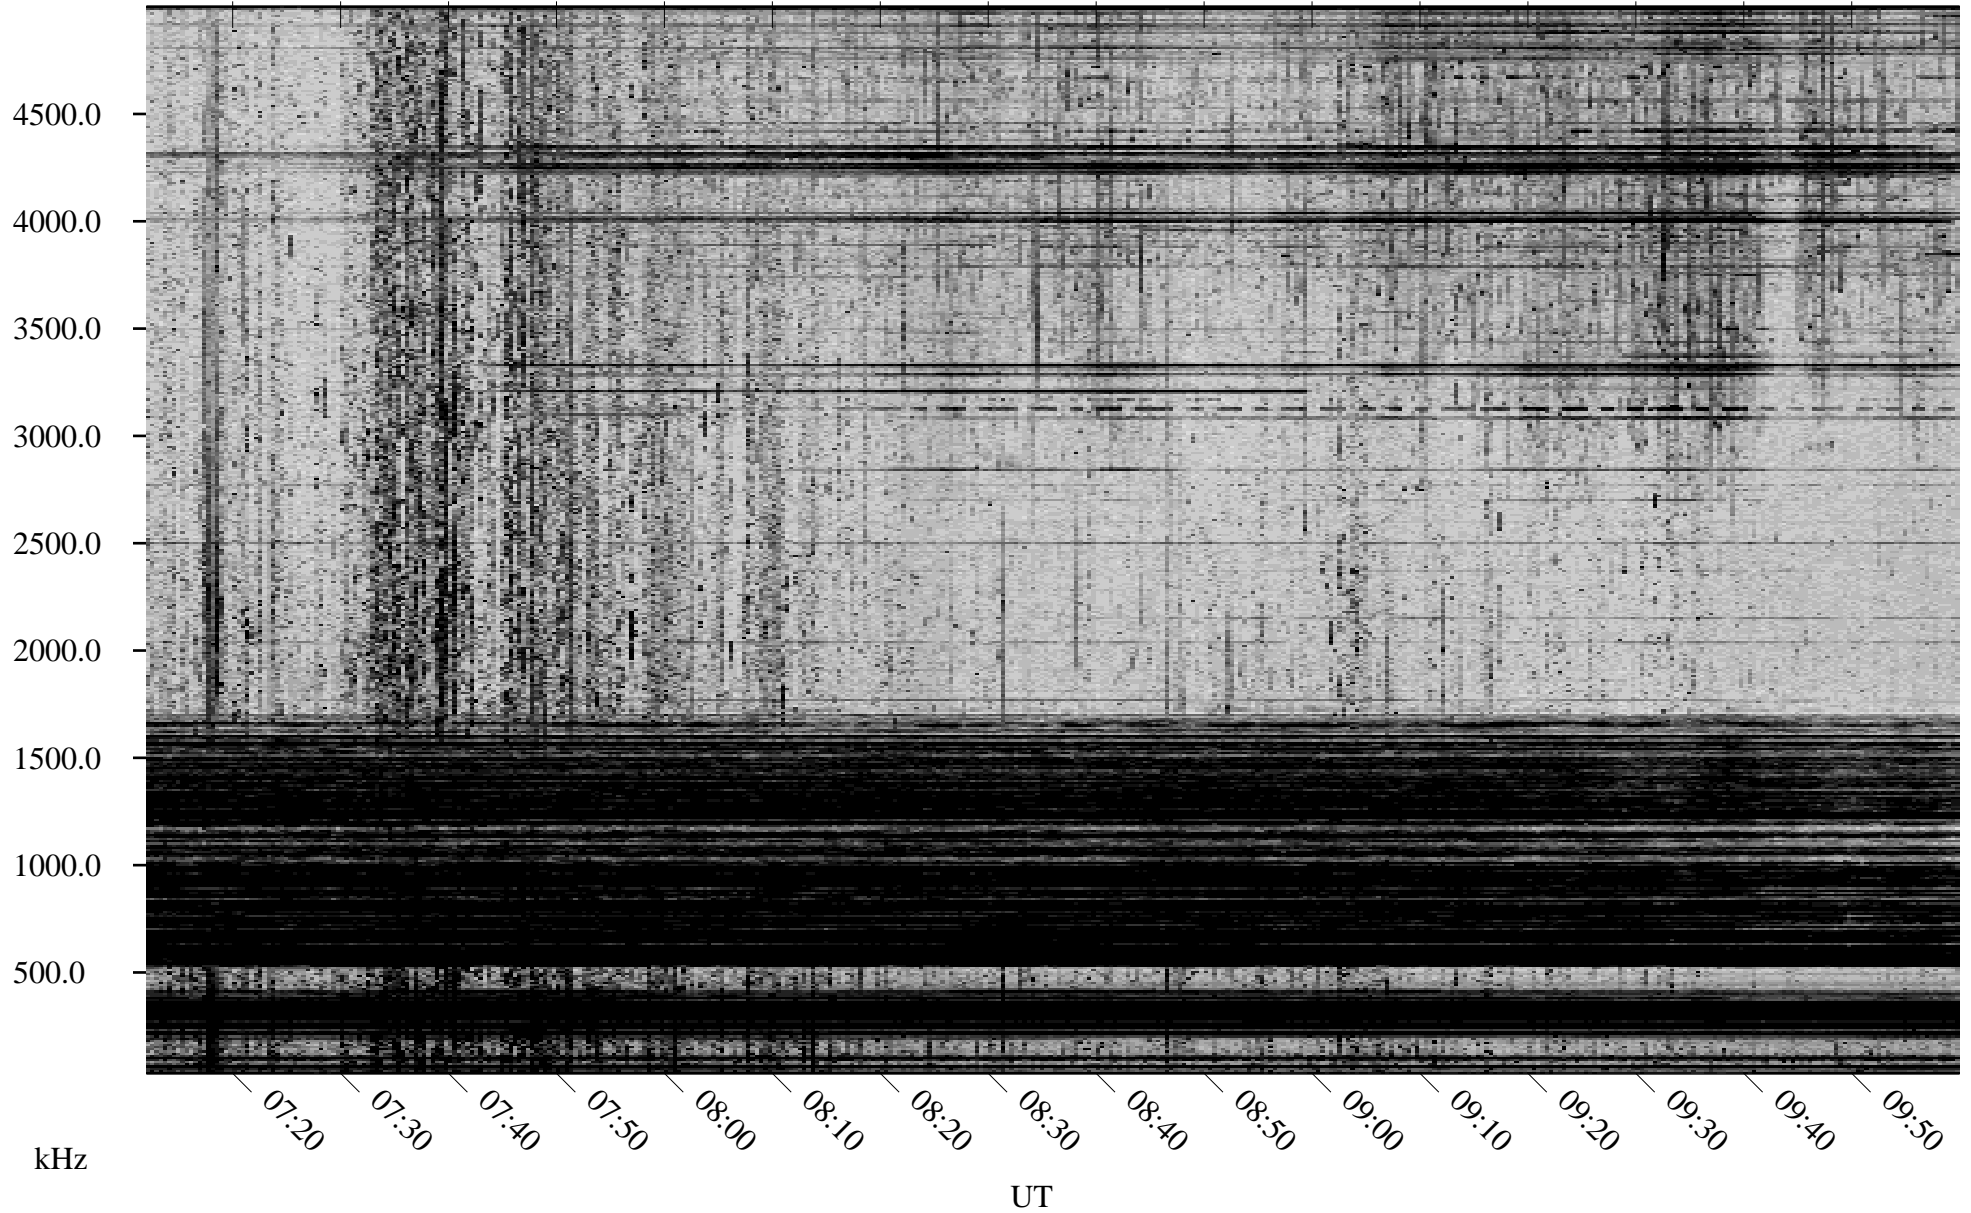

# 10/18/2002 Churchill, Manitoba

Linear Scale    Black = 161    White = 15

ch022911.r00m max\_12

Page 1

# 10/19/2002 Churchill, Manitoba

Linear Scale    Black = 161    White = 15

ch022911.r00m max\_12

Page 3

# 10/19/2002 Churchill, Manitoba

Linear Scale    Black = 161    White = 15

ch022911.r00m max\_12

Page 4

# 10/19/2002 Churchill, Manitoba

Linear Scale    Black = 161    White = 15

ch022911.r00m max\_12