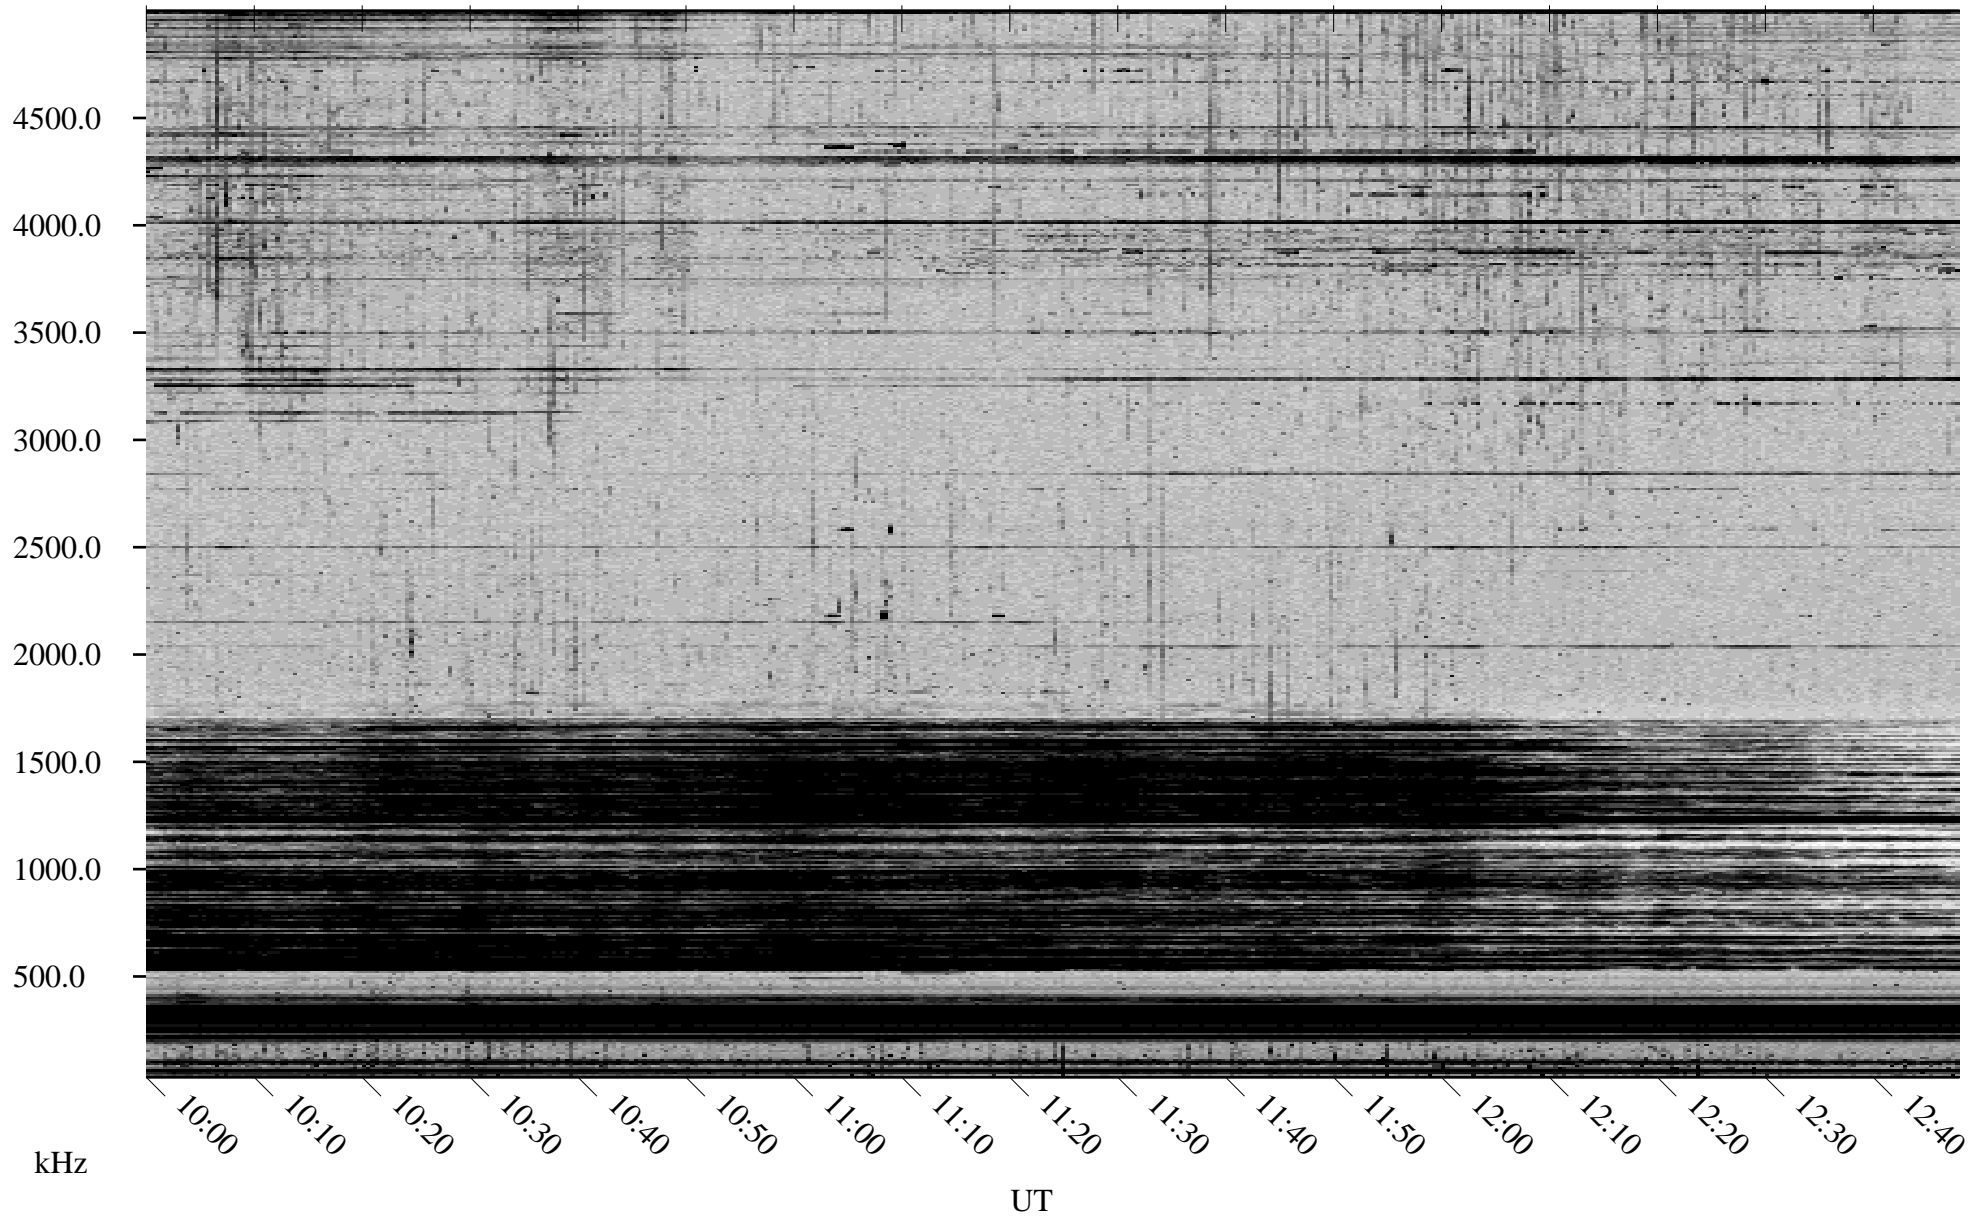

# 10/19/2002 Churchill, Manitoba

Linear Scale    Black = 161    White = 15

ch022911.r00m max\_12

Page 4

# 10/19/2002 Churchill, Manitoba

Linear Scale    Black = 161    White = 15

ch022911.r00m max\_12

# 10/19/2002 Churchill, Manitoba

Linear Scale    Black = 161    White = 15

ch022911.r00m max\_12

Page 6

# 10/19/2002 Churchill, Manitoba

Linear Scale    Black = 161    White = 15

ch022911.r00m max\_12

Page 7