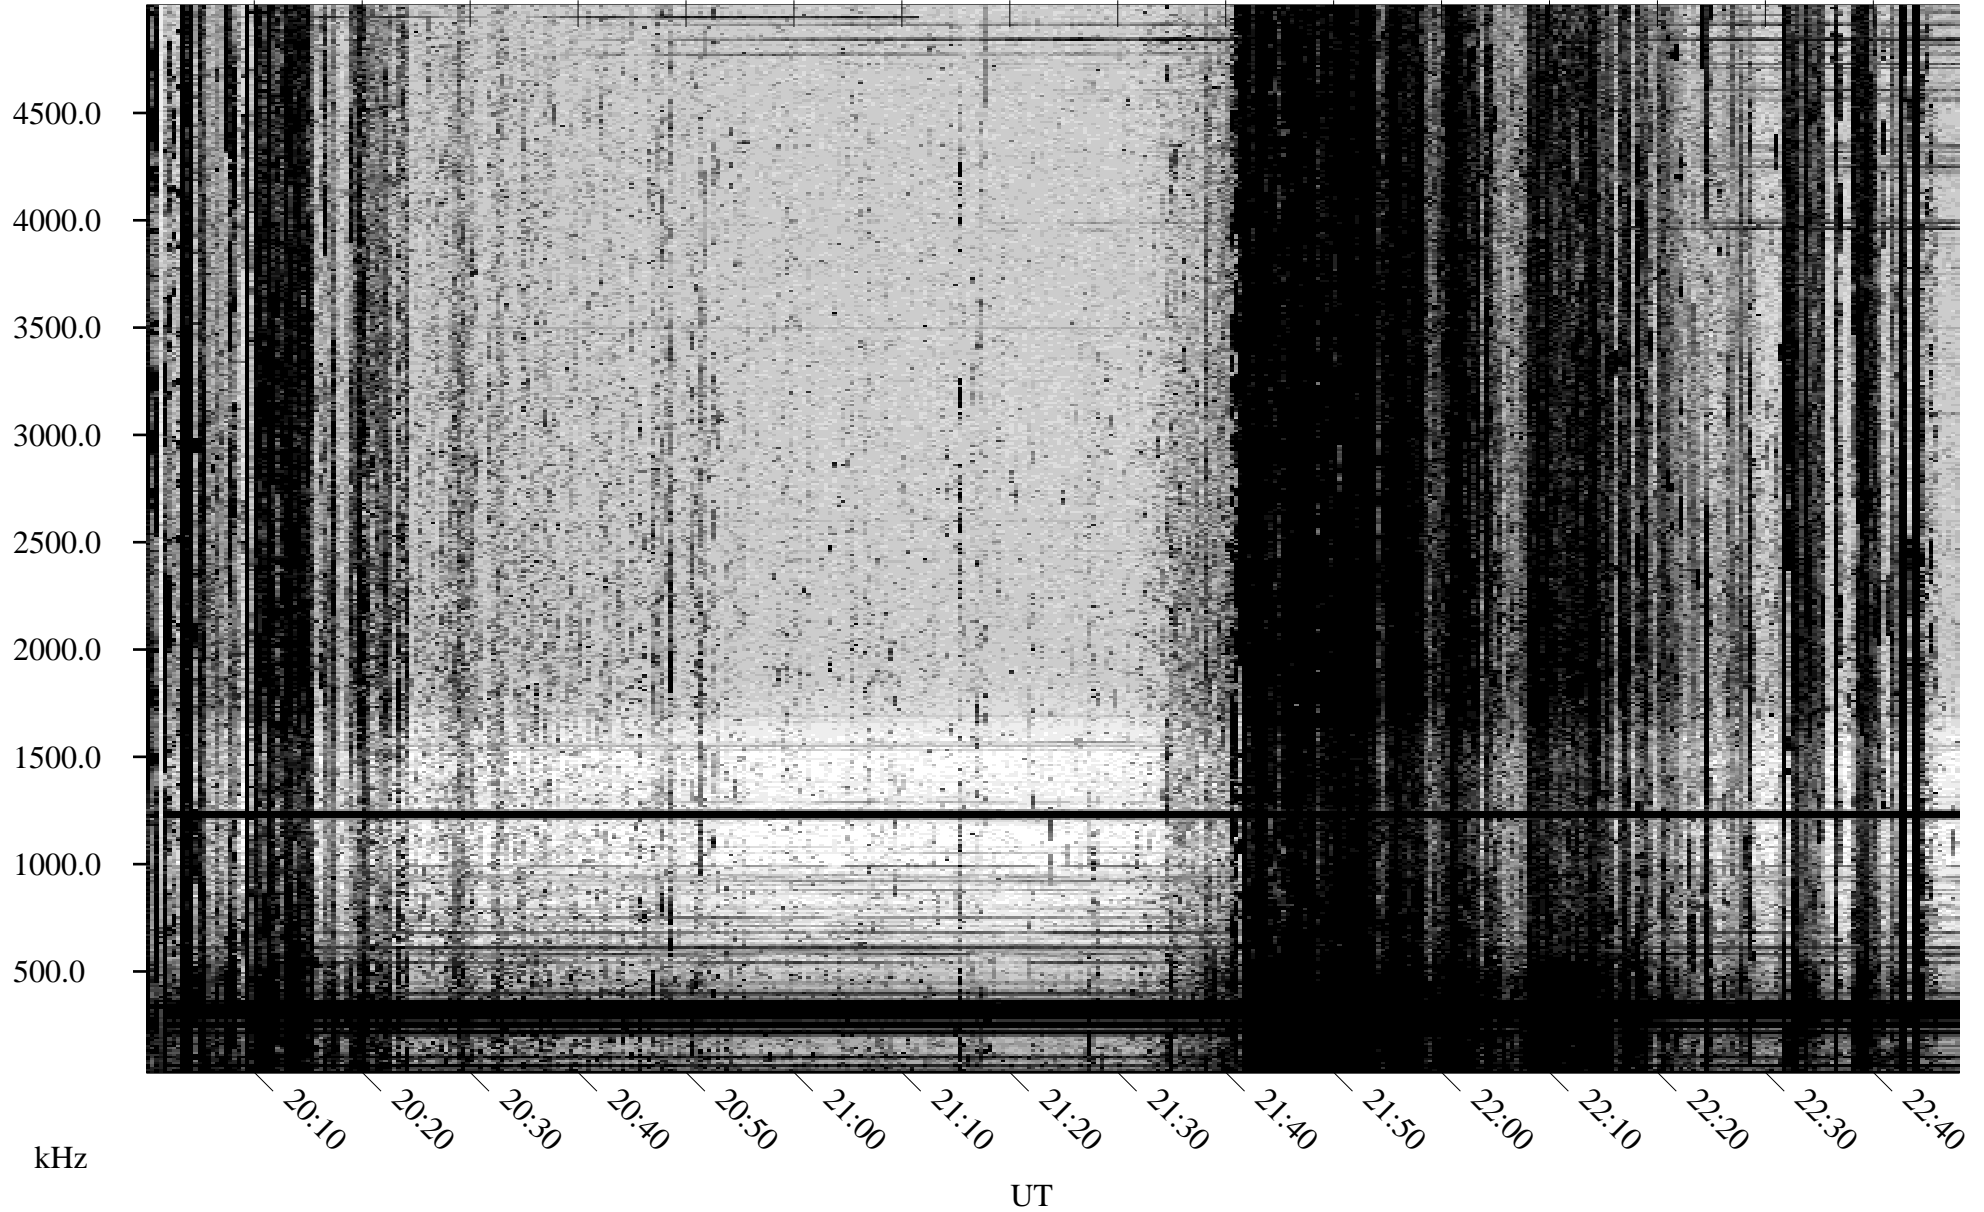

# 10/18/2002 Churchill, Manitoba

Linear Scale    Black = 161    White = 15

ch022911.r00m max\_12

Page 1

# 10/18/2002 Churchill, Manitoba

Linear Scale    Black = 161    White = 15

ch022911.r00m max\_12

Page 2

# 10/19/2002 Churchill, Manitoba

Linear Scale    Black = 161    White = 15

ch022911.r00m max\_12

Page 3

# 10/19/2002 Churchill, Manitoba

Linear Scale    Black = 161    White = 15

ch022911.r00m max\_12

Page 4