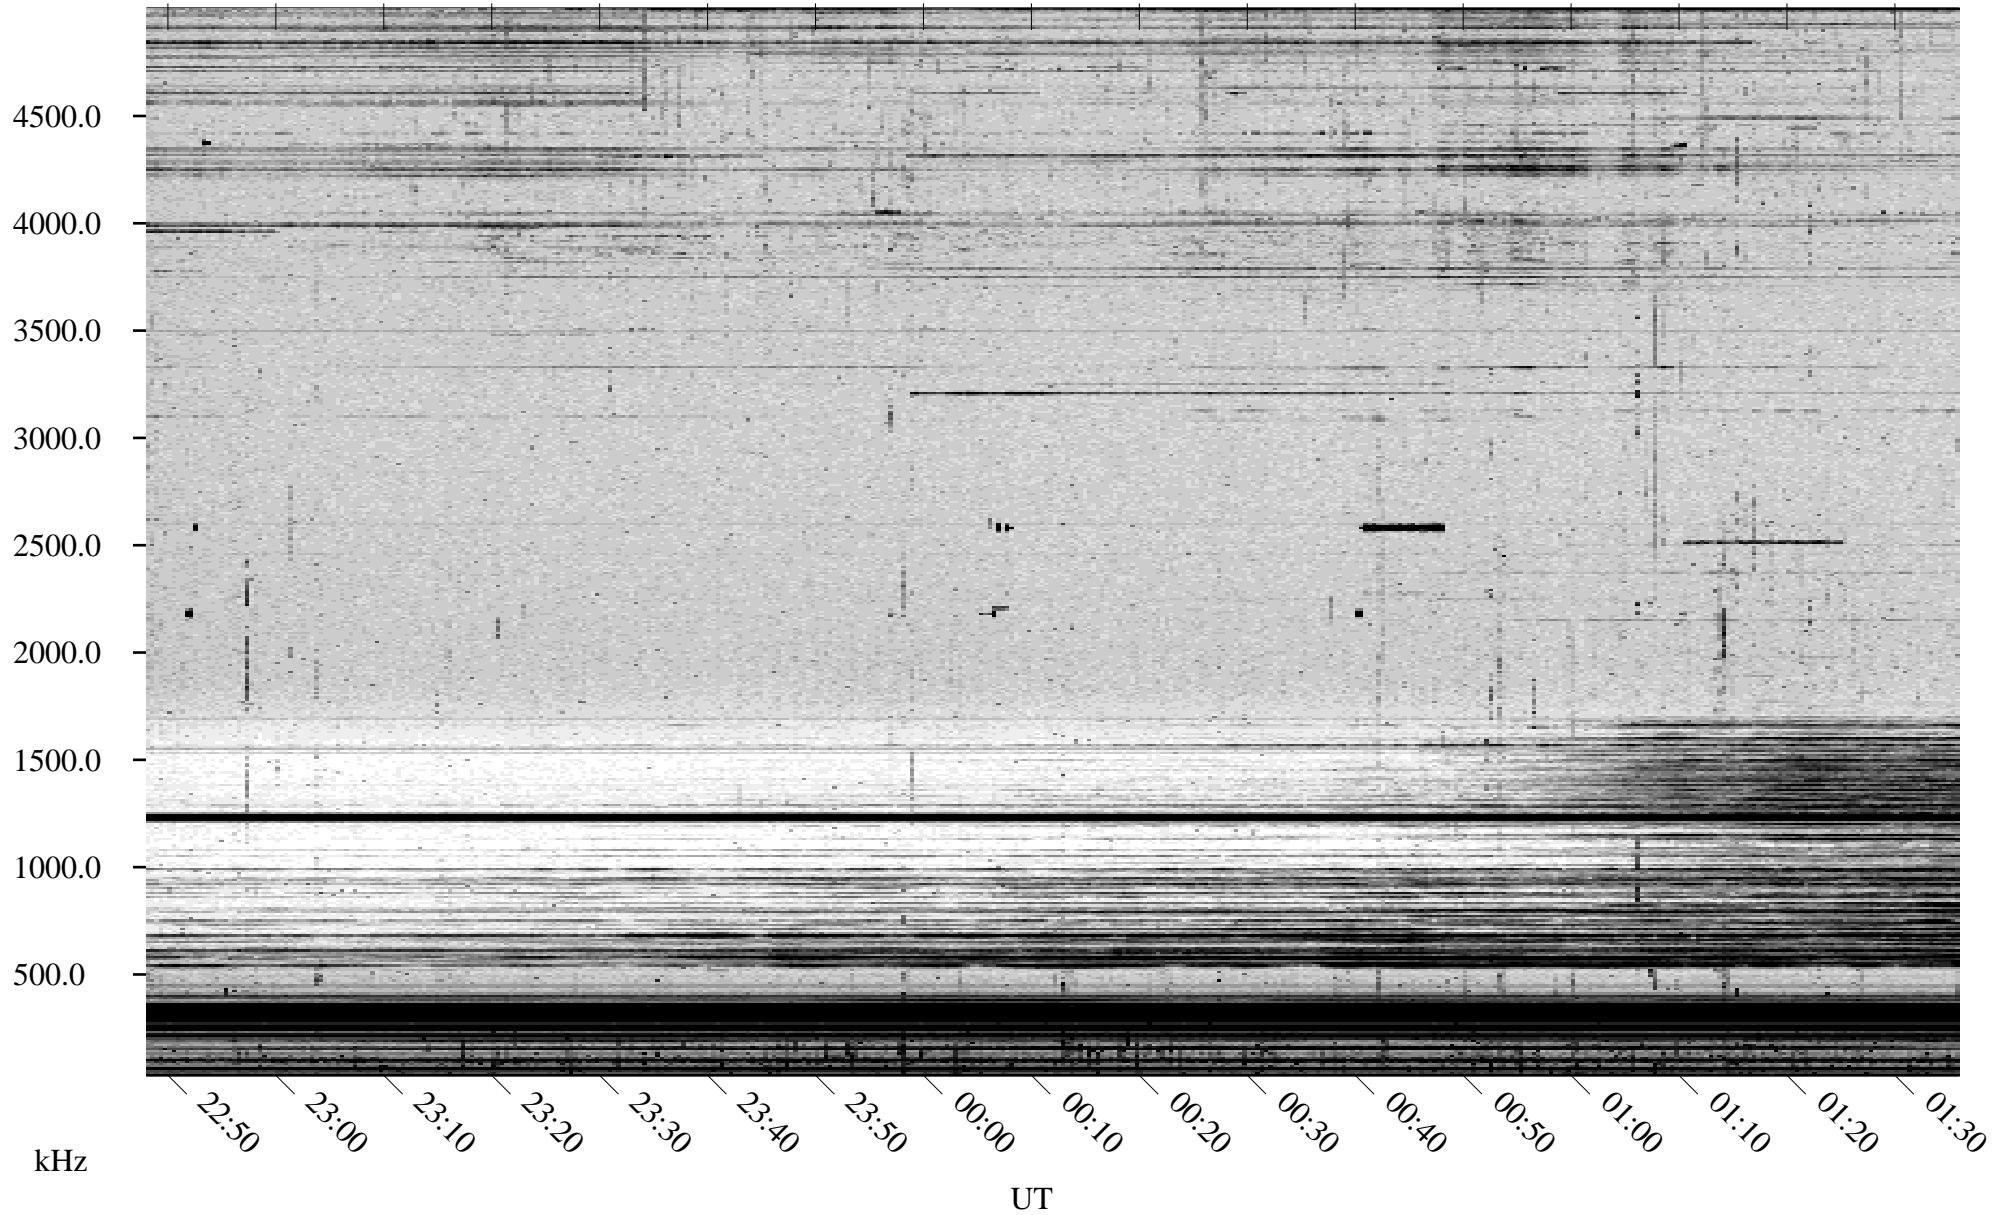

# 10/18/2002 Churchill, Manitoba

Linear Scale    Black = 161    White = 15

ch022911.r00m max\_12

Page 1

# 10/18/2002 Churchill, Manitoba

Linear Scale    Black = 161    White = 15

ch022911.r00m max\_12

Page 2

# 10/19/2002 Churchill, Manitoba

Linear Scale    Black = 161    White = 15

ch022911.r00m max\_12

Page 3

# 10/19/2002 Churchill, Manitoba

Linear Scale    Black = 161    White = 15

ch022911.r00m max\_12

Page 4