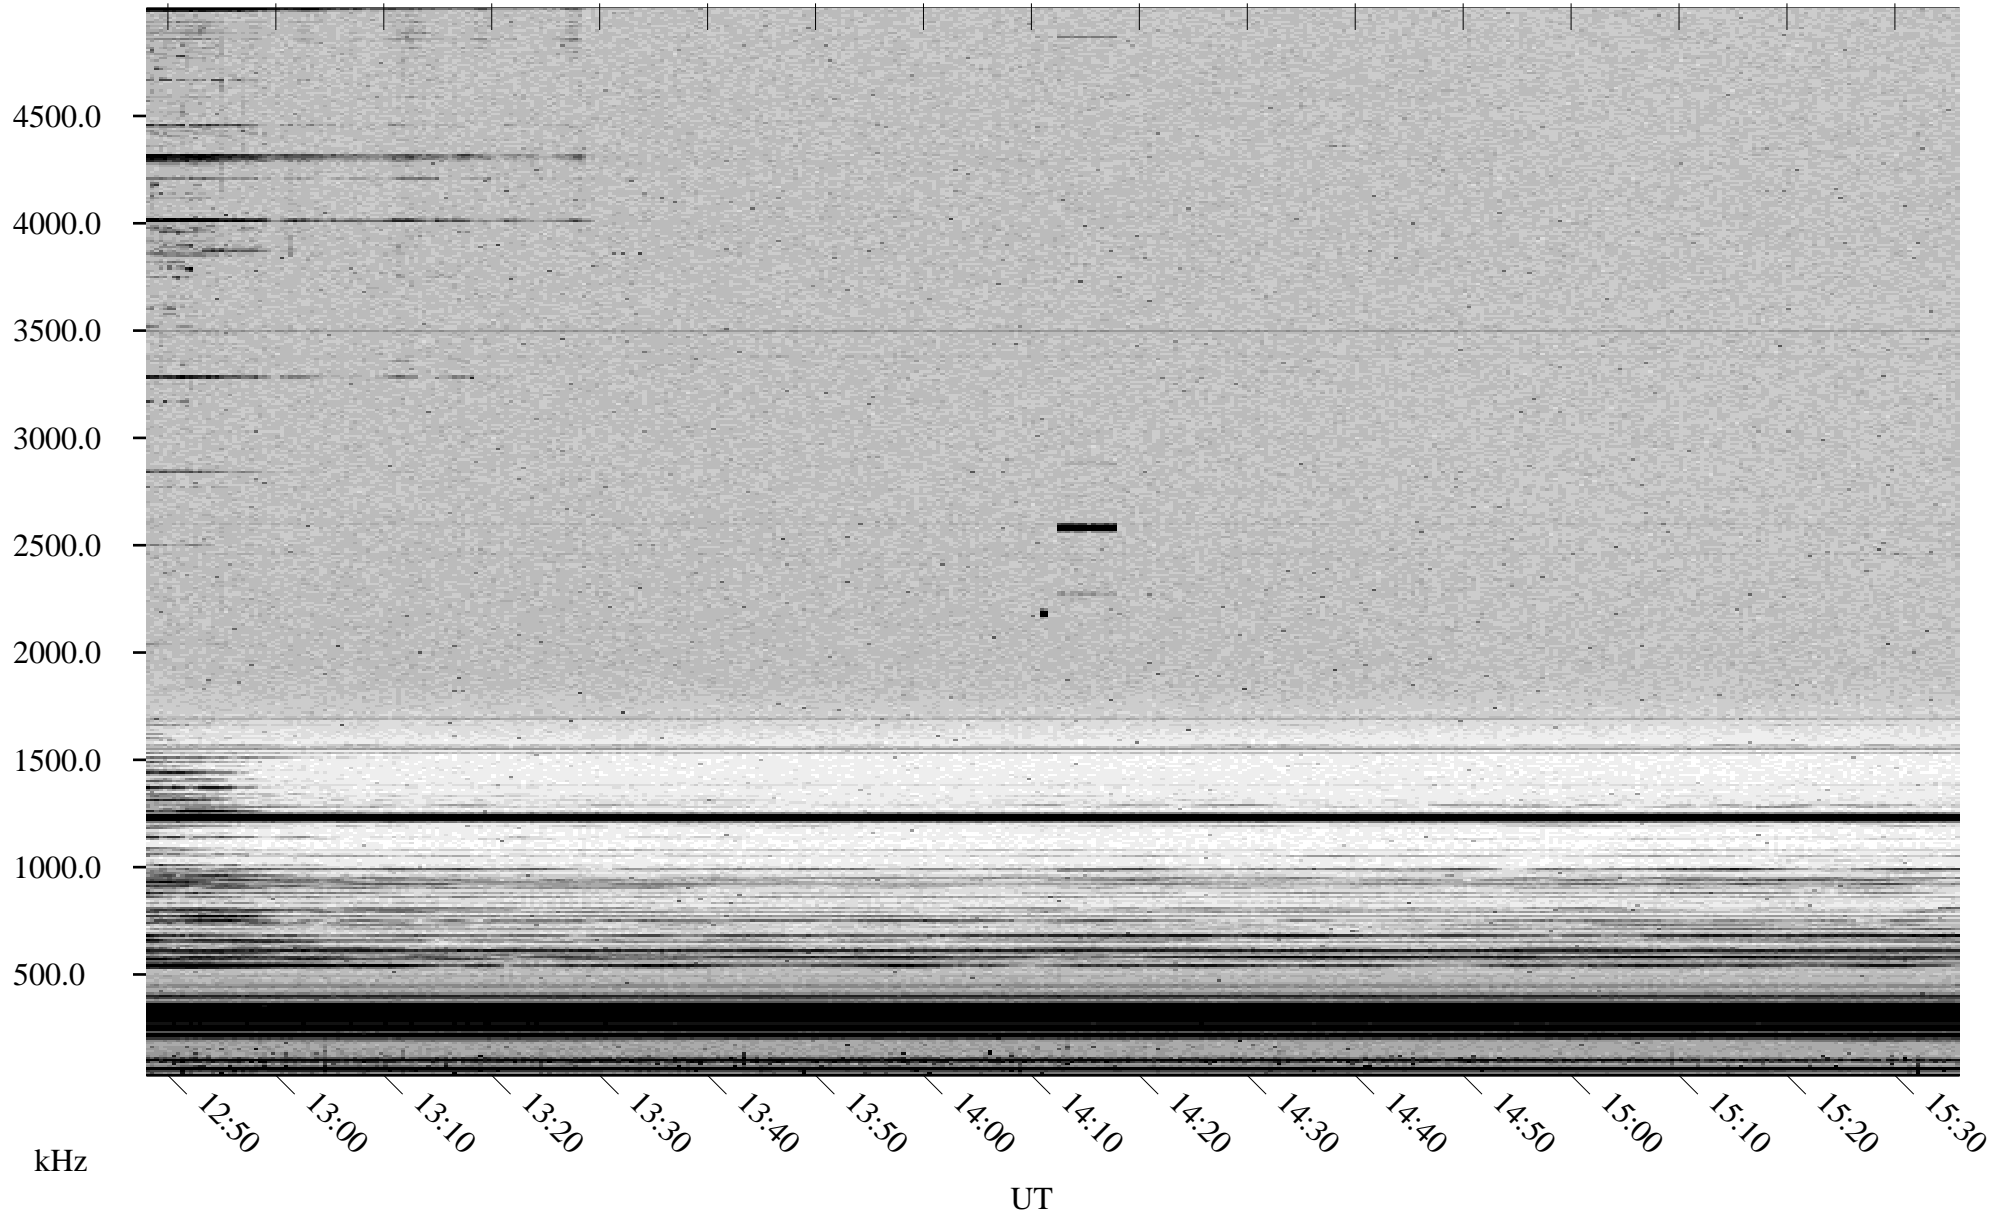

# 10/19/2002 Churchill, Manitoba

Linear Scale    Black = 161    White = 15

ch022911.r00m max\_12

# 10/19/2002 Churchill, Manitoba

Linear Scale    Black = 161    White = 15

ch022911.r00m max\_12

Page 6

# 10/19/2002 Churchill, Manitoba

Linear Scale    Black = 161    White = 15

ch022911.r00m max\_12

Page 7