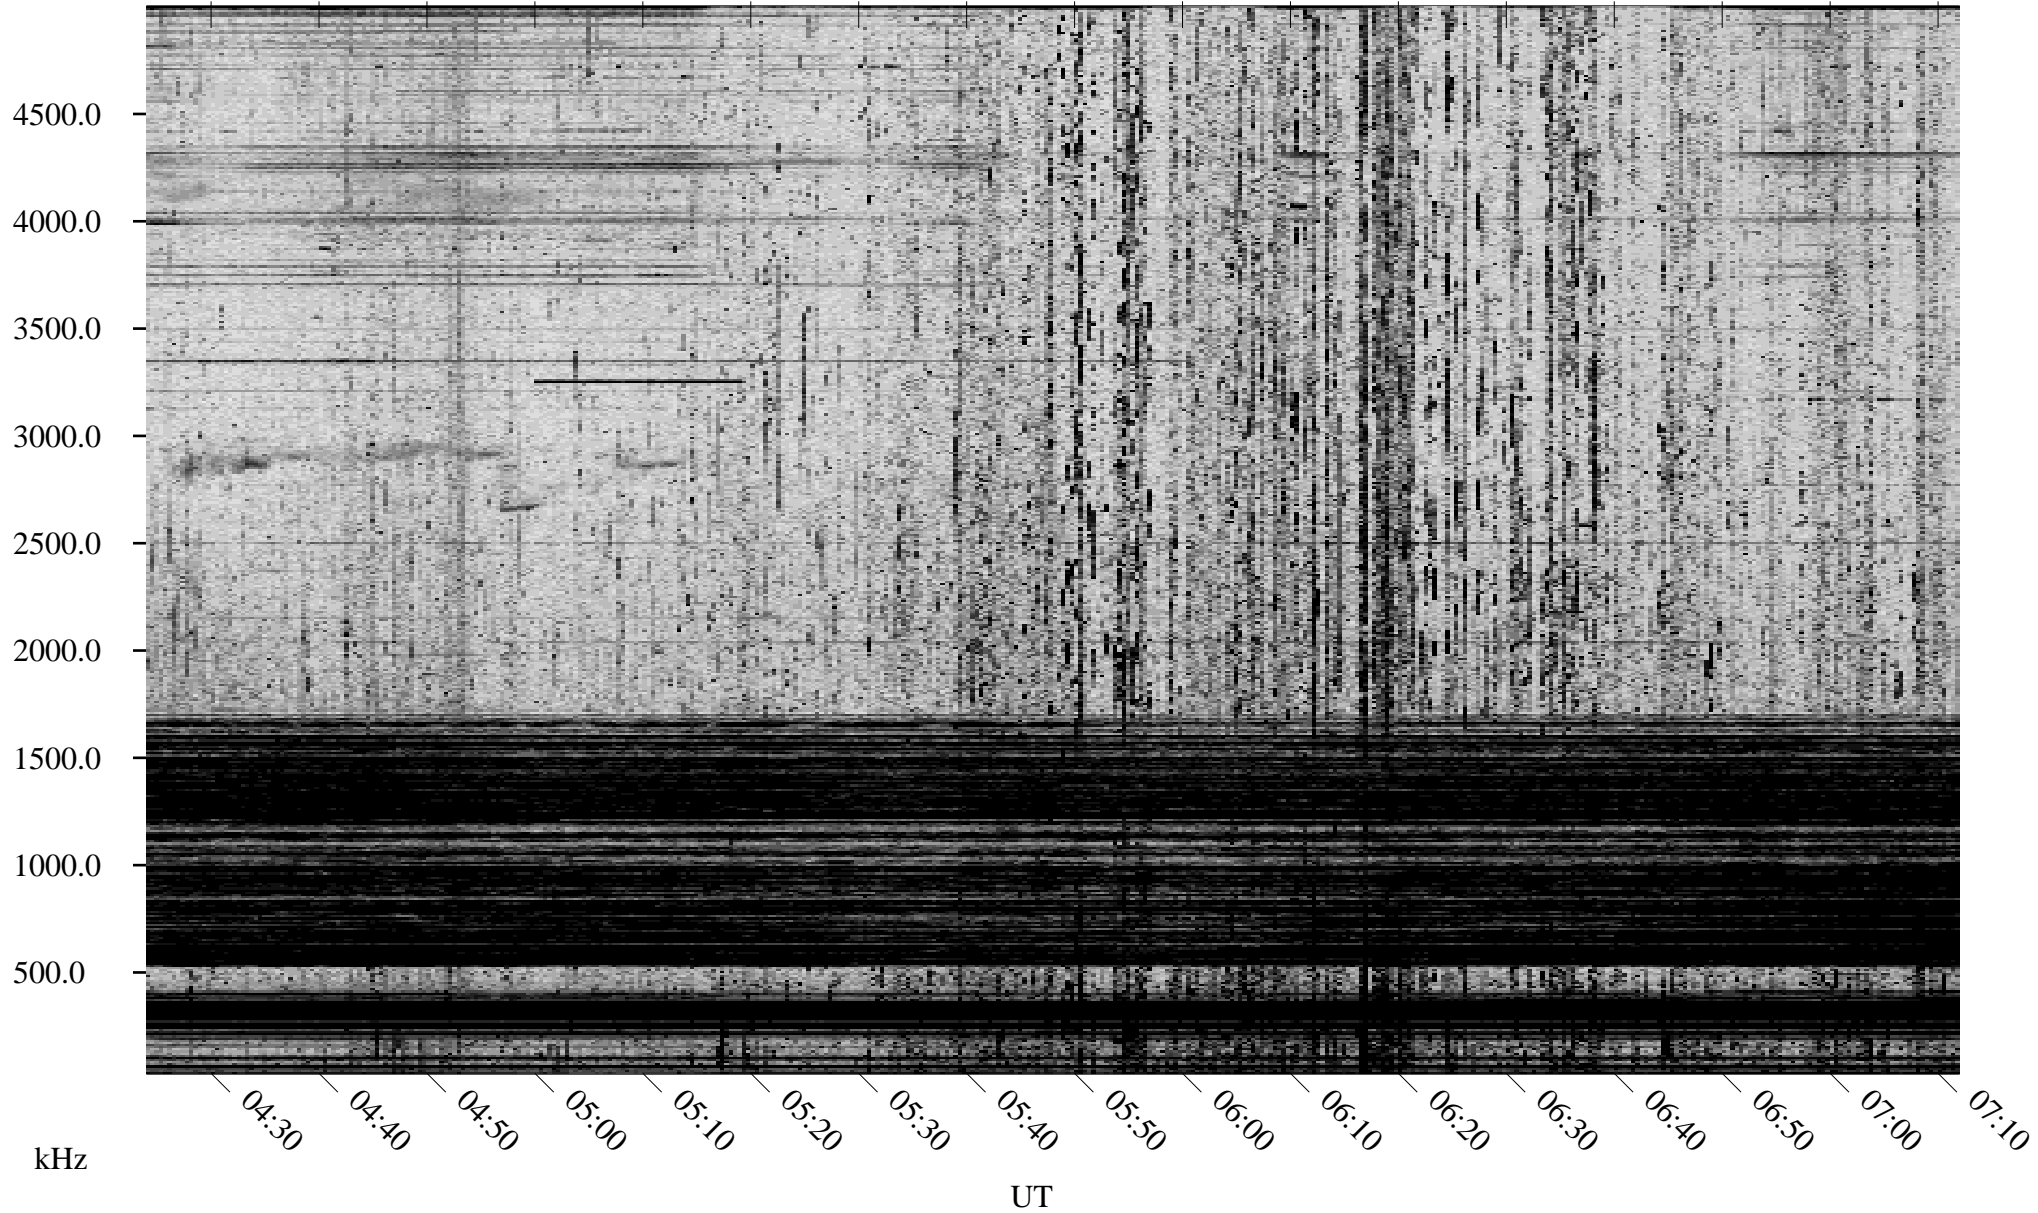

# 10/18/2002 Churchill, Manitoba

Linear Scale    Black = 161    White = 15

ch022911.r00m max\_12

Page 1

# 10/18/2002 Churchill, Manitoba

Linear Scale    Black = 161    White = 15

ch022911.r00m max\_12

Page 2

# 10/19/2002 Churchill, Manitoba

Linear Scale    Black = 161    White = 15

ch022911.r00m max\_12

Page 3

# 10/19/2002 Churchill, Manitoba

Linear Scale    Black = 161    White = 15

ch022911.r00m max\_12

Page 4