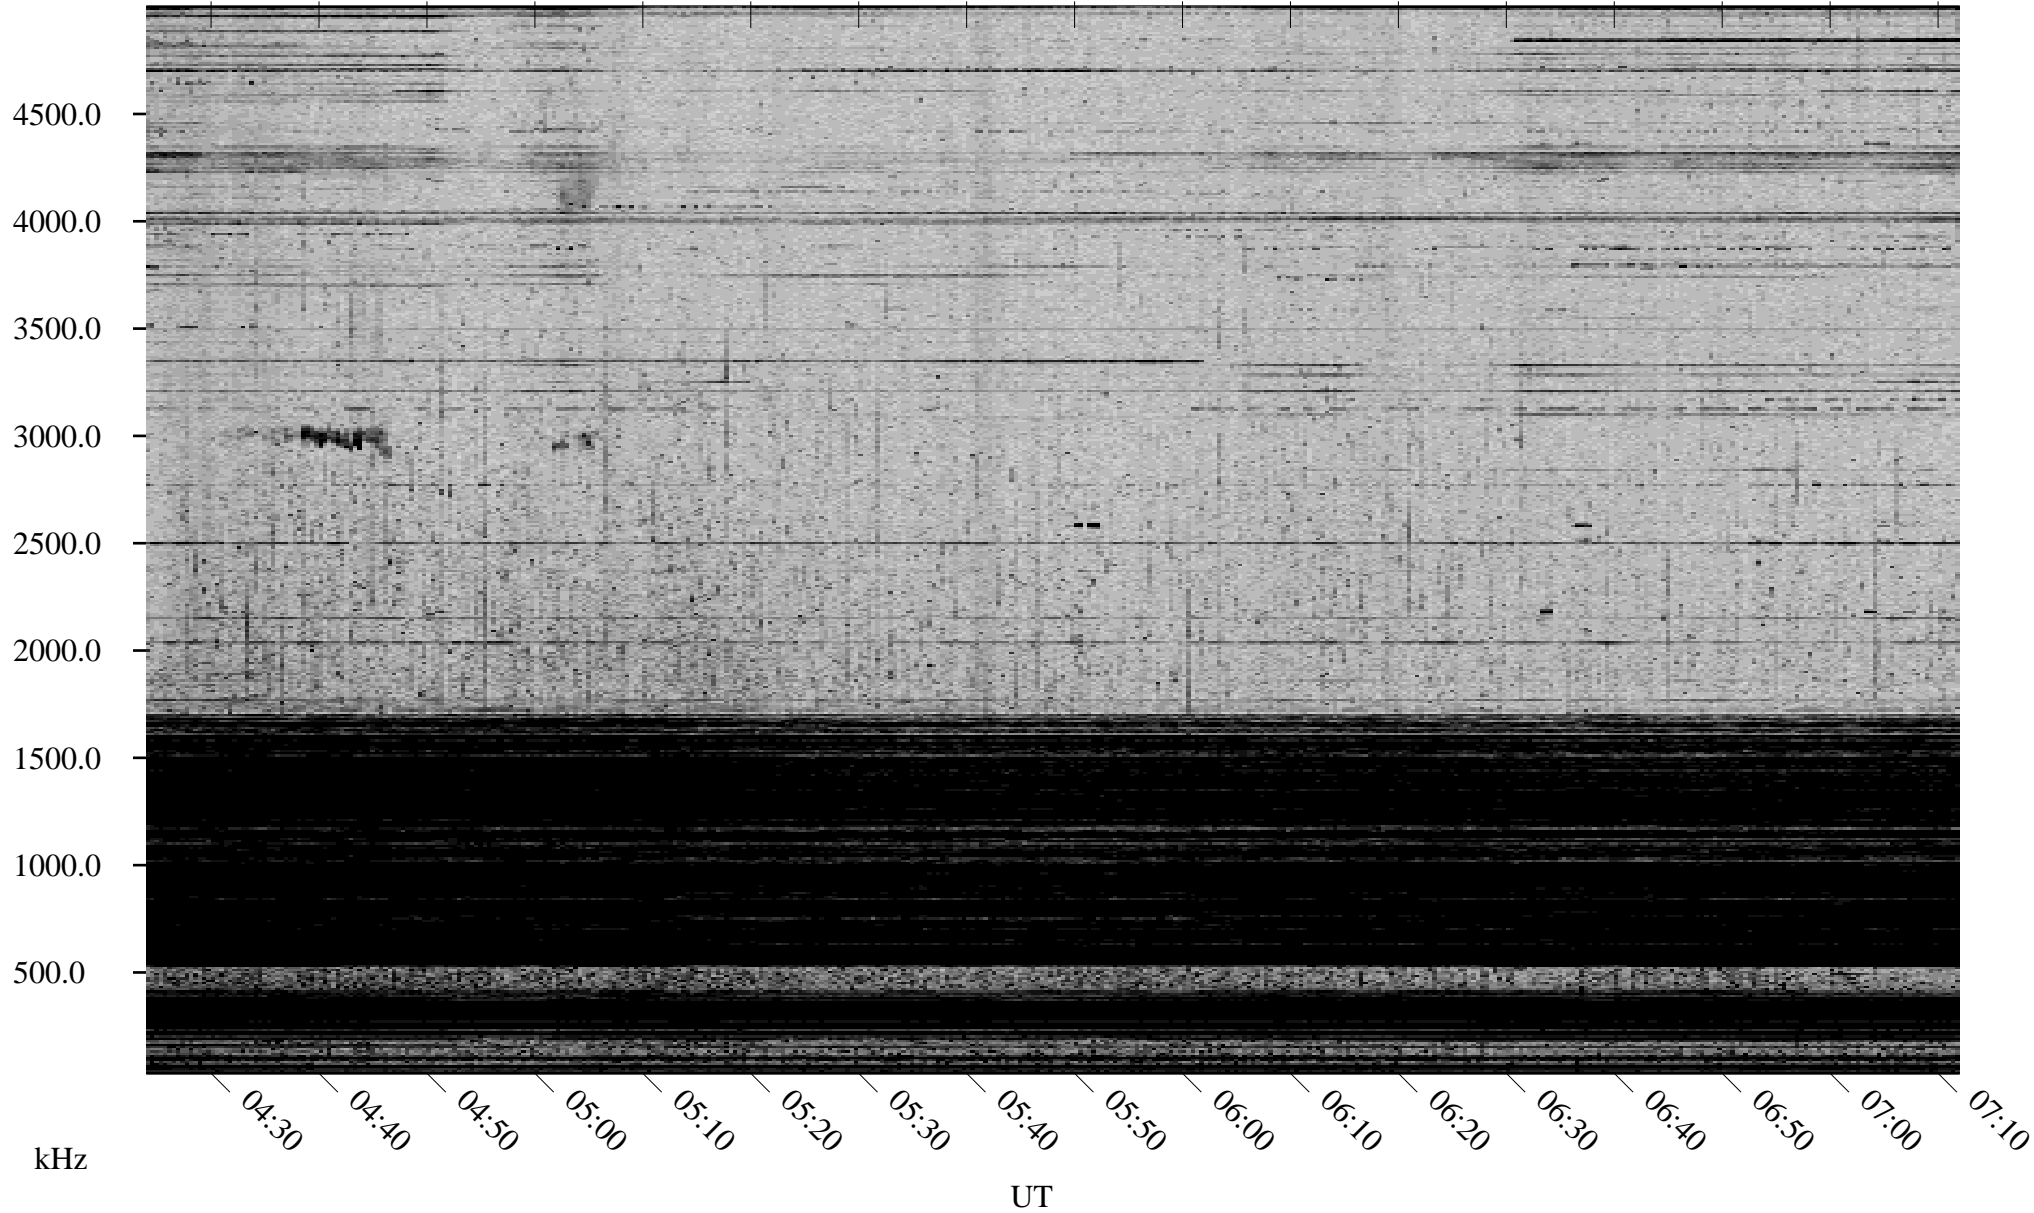

10/19/2002 Churchill, Manitoba

Linear Scale Black = 161 White = 15

ch02292l.r00m max_12

Page 1

10/19/2002 Churchill, Manitoba

Linear Scale Black = 161 White = 15

ch02292l.r00m max_12

Page 2

10/20/2002 Churchill, Manitoba

Linear Scale Black = 161 White = 15

ch02292l.r00m max_12

Page 3

10/20/2002 Churchill, Manitoba

Linear Scale Black = 161 White = 15

ch02292l.r00m max_12

Page 4

10/20/2002 Churchill, Manitoba

Linear Scale Black = 161 White = 15

ch02292l.r00m max_12

Page 5

10/20/2002 Churchill, Manitoba

Linear Scale Black = 161 White = 15

ch02292l.r00m max_12

Page 6

10/20/2002 Churchill, Manitoba

Linear Scale Black = 161 White = 15

ch02292l.r00m max_12

Page 7

10/20/2002 Churchill, Manitoba

Linear Scale Black = 161 White = 15

ch02292l.r00m max_12

Page 8