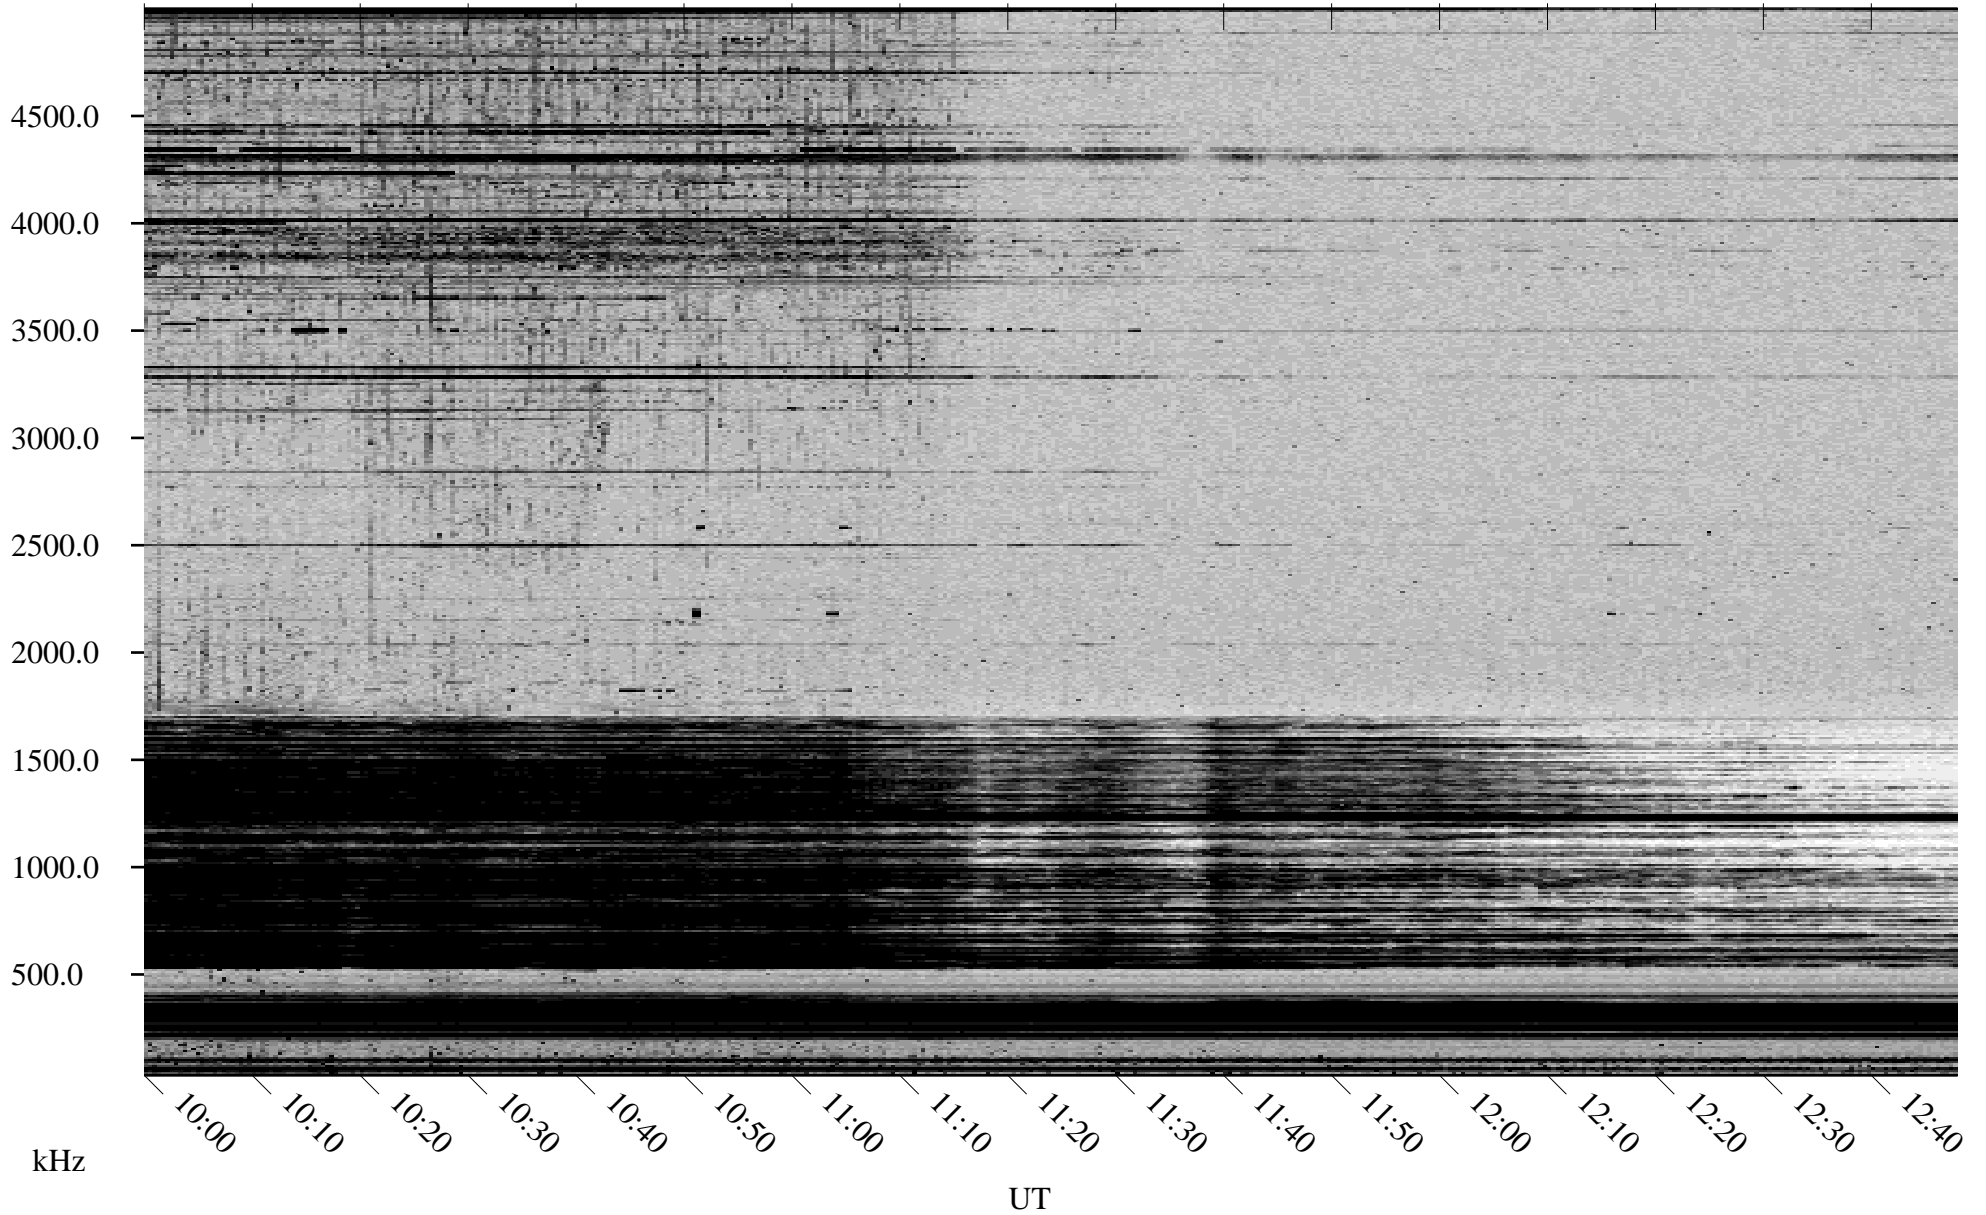

10/19/2002 Churchill, Manitoba

Linear Scale Black = 161 White = 15

ch02292l.r00m max_12

Page 1

10/19/2002 Churchill, Manitoba

Linear Scale Black = 161 White = 15

ch02292l.r00m max_12

Page 2

10/20/2002 Churchill, Manitoba

Linear Scale Black = 161 White = 15

ch02292l.r00m max_12

Page 3

10/20/2002 Churchill, Manitoba

Linear Scale Black = 161 White = 15

ch02292l.r00m max_12

Page 4

10/20/2002 Churchill, Manitoba

Linear Scale Black = 161 White = 15

ch02292l.r00m max_12

Page 5

10/20/2002 Churchill, Manitoba

Linear Scale Black = 161 White = 15

ch02292l.r00m max_12

Page 6

10/20/2002 Churchill, Manitoba

Linear Scale Black = 161 White = 15

ch02292l.r00m max_12

Page 7

10/20/2002 Churchill, Manitoba

Linear Scale Black = 161 White = 15

ch02292l.r00m max_12

Page 8