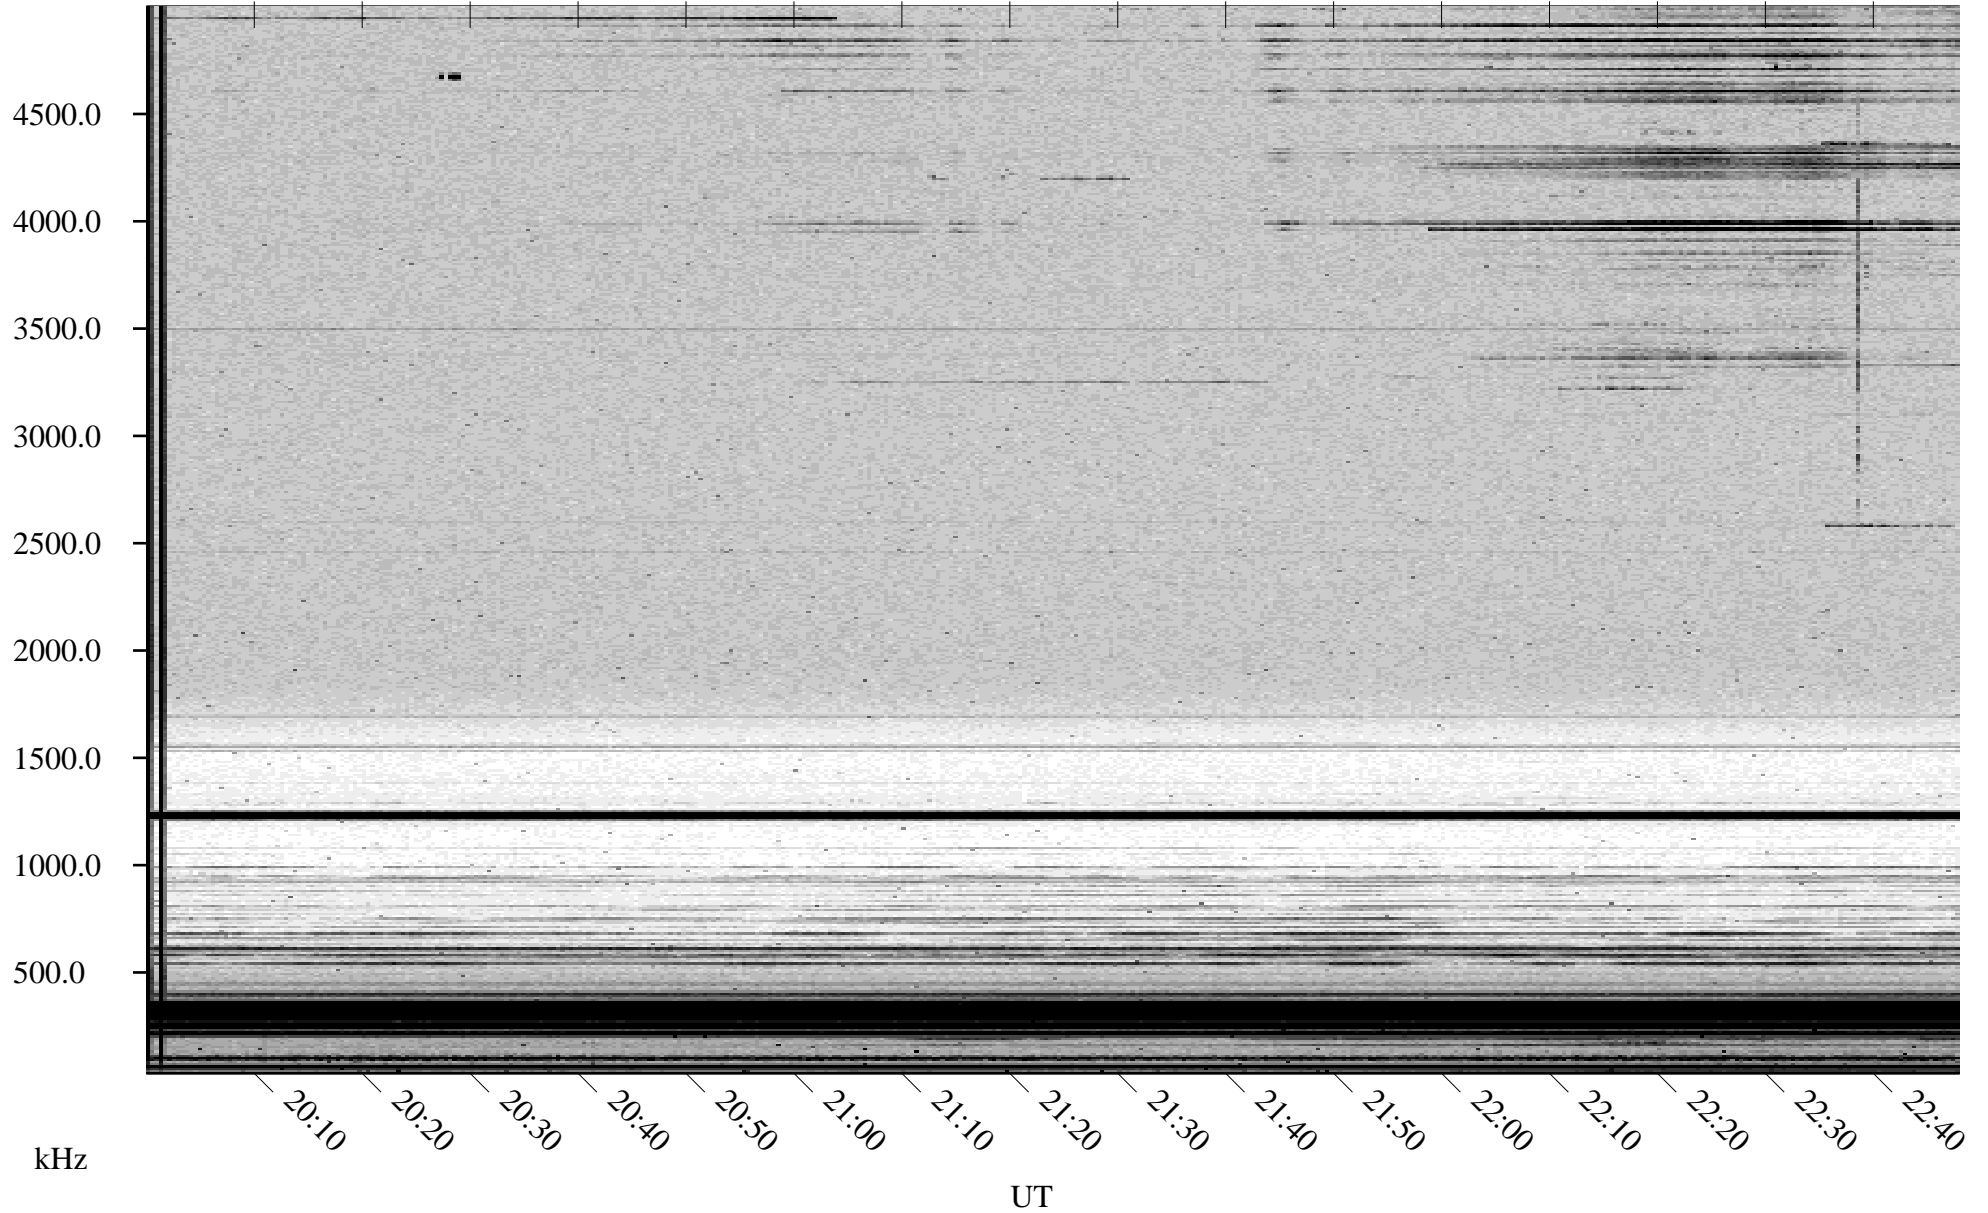

10/19/2002 Churchill, Manitoba

Linear Scale Black = 161 White = 15

ch02292l.r00m max_12

Page 1

10/19/2002 Churchill, Manitoba

Linear Scale Black = 161 White = 15

ch02292l.r00m max_12

Page 2

10/20/2002 Churchill, Manitoba

Linear Scale Black = 161 White = 15

ch02292l.r00m max_12

Page 3

10/20/2002 Churchill, Manitoba

Linear Scale Black = 161 White = 15

ch02292l.r00m max_12

Page 4

10/20/2002 Churchill, Manitoba

Linear Scale Black = 161 White = 15

ch02292l.r00m max_12

Page 5

10/20/2002 Churchill, Manitoba

Linear Scale Black = 161 White = 15

ch02292l.r00m max_12

Page 6

10/20/2002 Churchill, Manitoba

Linear Scale Black = 161 White = 15

ch02292l.r00m max_12

Page 7

10/20/2002 Churchill, Manitoba

Linear Scale Black = 161 White = 15

ch02292l.r00m max_12

Page 8