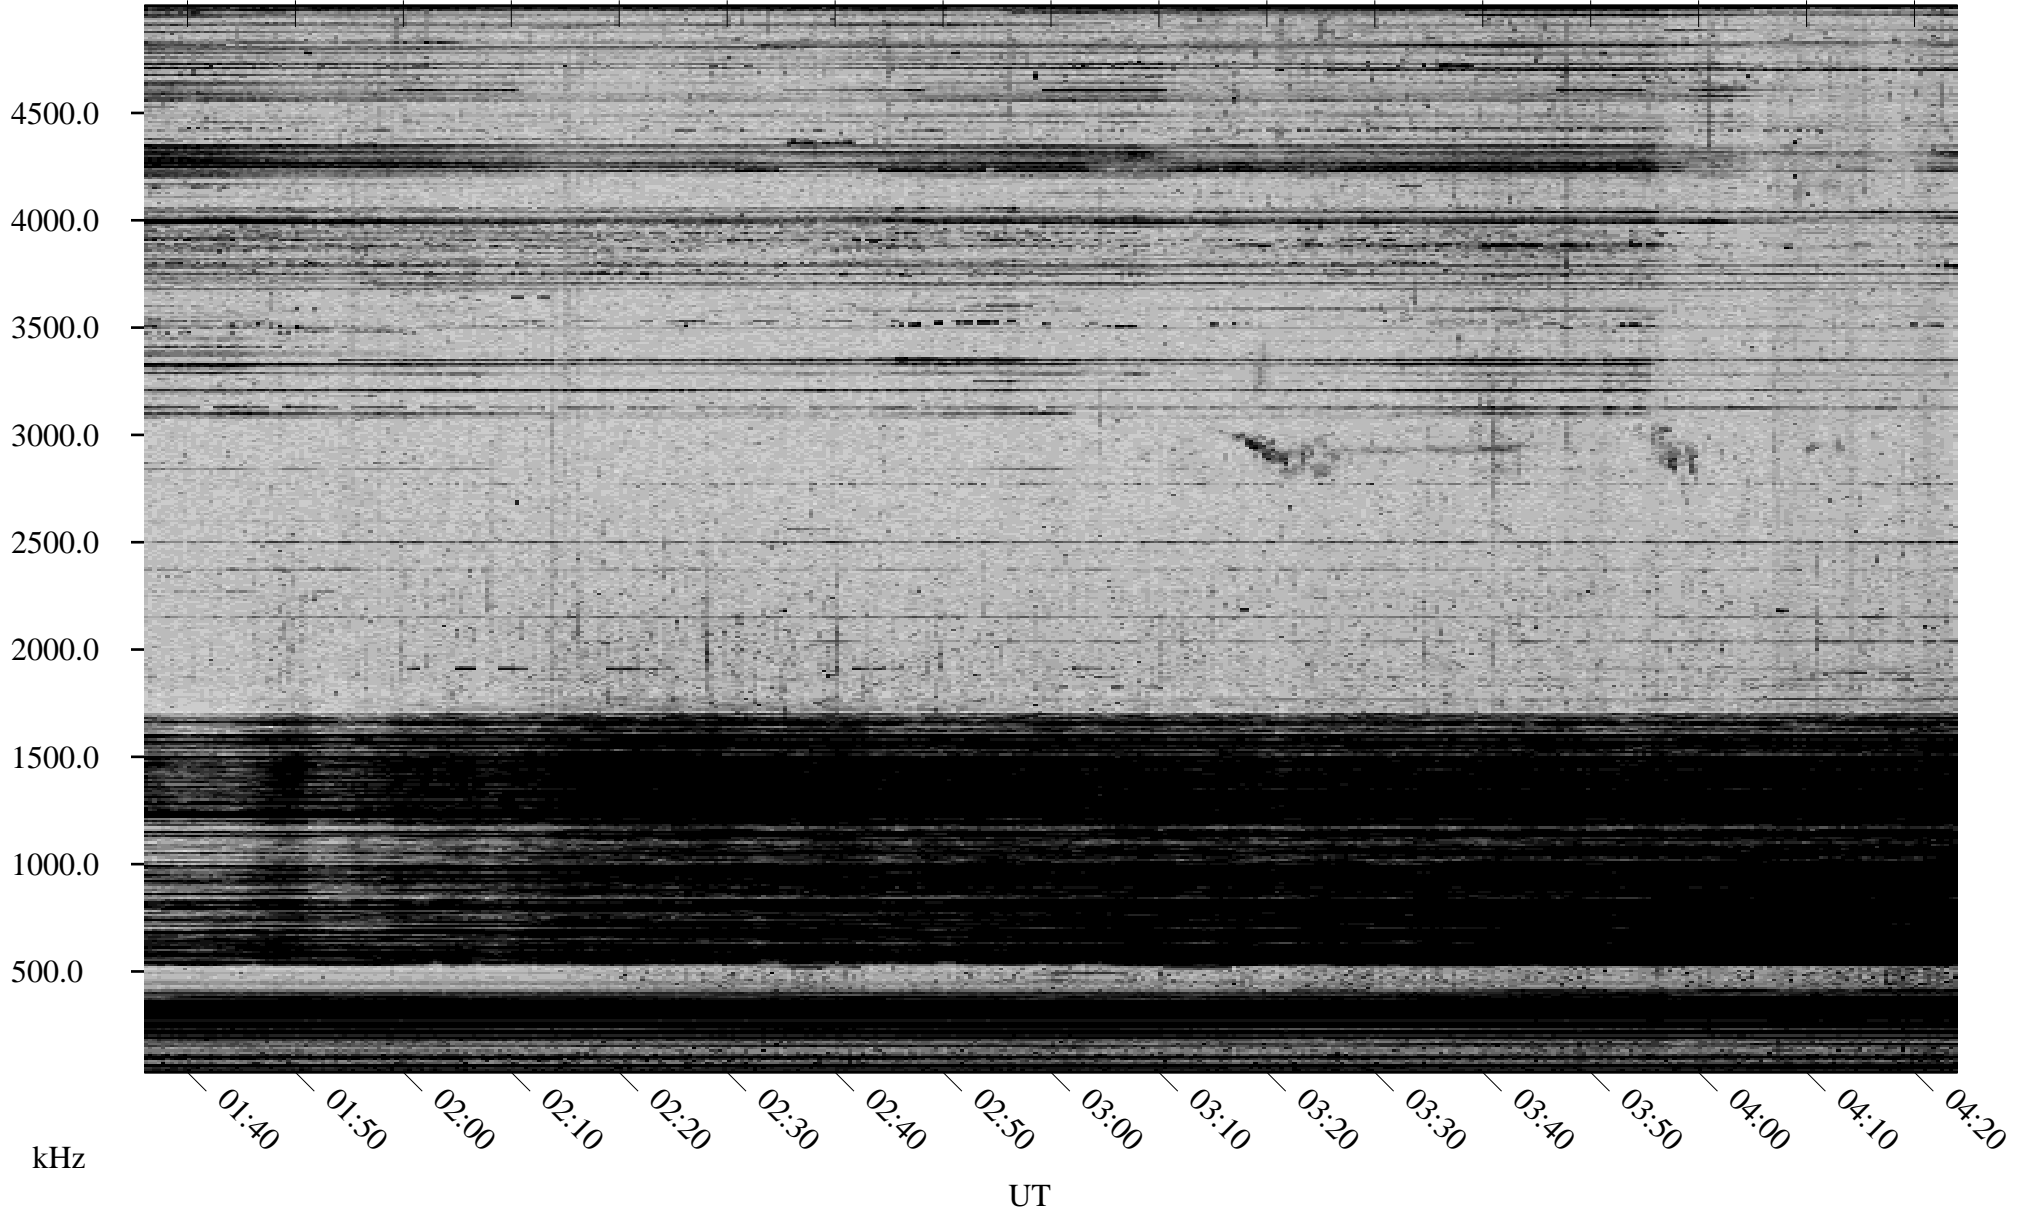

10/19/2002 Churchill, Manitoba

Linear Scale Black = 161 White = 15

ch02292l.r00m max_12

Page 1

10/19/2002 Churchill, Manitoba

Linear Scale Black = 161 White = 15

ch02292l.r00m max_12

Page 2

10/20/2002 Churchill, Manitoba

Linear Scale Black = 161 White = 15

ch02292l.r00m max_12

Page 3

10/20/2002 Churchill, Manitoba

Linear Scale Black = 161 White = 15

ch02292l.r00m max_12

Page 4

10/20/2002 Churchill, Manitoba

Linear Scale Black = 161 White = 15

ch02292l.r00m max_12

Page 5

10/20/2002 Churchill, Manitoba

Linear Scale Black = 161 White = 15

ch02292l.r00m max_12

Page 6

10/20/2002 Churchill, Manitoba

Linear Scale Black = 161 White = 15

ch02292l.r00m max_12

Page 7

10/20/2002 Churchill, Manitoba

Linear Scale Black = 161 White = 15

ch02292l.r00m max_12

Page 8