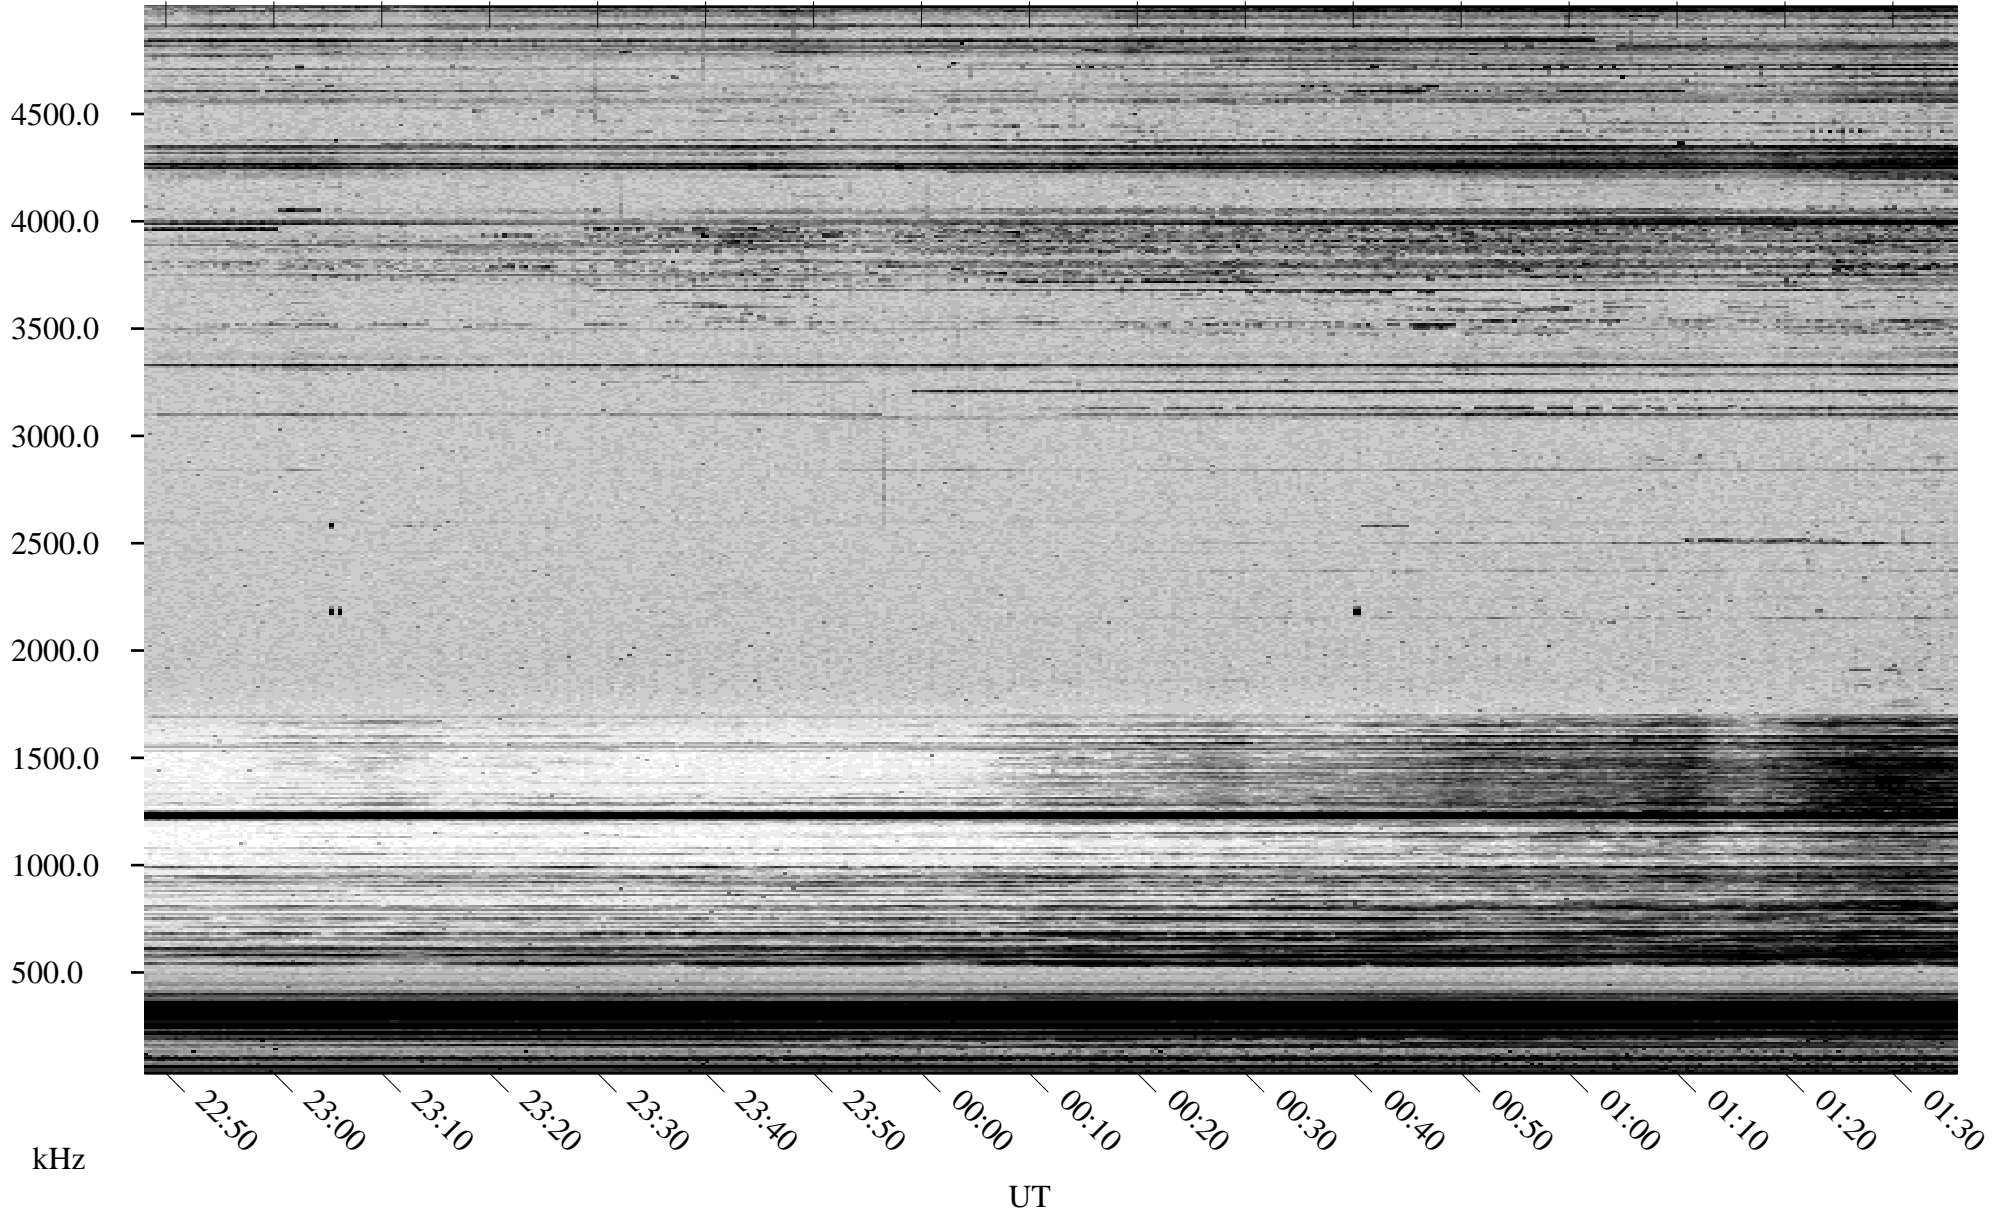

10/19/2002 Churchill, Manitoba

Linear Scale Black = 161 White = 15

ch02292l.r00m max_12

Page 1

10/19/2002 Churchill, Manitoba

Linear Scale Black = 161 White = 15

ch02292l.r00m max_12

Page 2

10/20/2002 Churchill, Manitoba

Linear Scale Black = 161 White = 15

ch02292l.r00m max_12

Page 3

10/20/2002 Churchill, Manitoba

Linear Scale Black = 161 White = 15

ch02292l.r00m max_12

Page 4

10/20/2002 Churchill, Manitoba

Linear Scale Black = 161 White = 15

ch02292l.r00m max_12

Page 5

10/20/2002 Churchill, Manitoba

Linear Scale Black = 161 White = 15

ch02292l.r00m max_12

Page 6

10/20/2002 Churchill, Manitoba

Linear Scale Black = 161 White = 15

ch02292l.r00m max_12

Page 7

10/20/2002 Churchill, Manitoba

Linear Scale Black = 161 White = 15

ch02292l.r00m max_12

Page 8