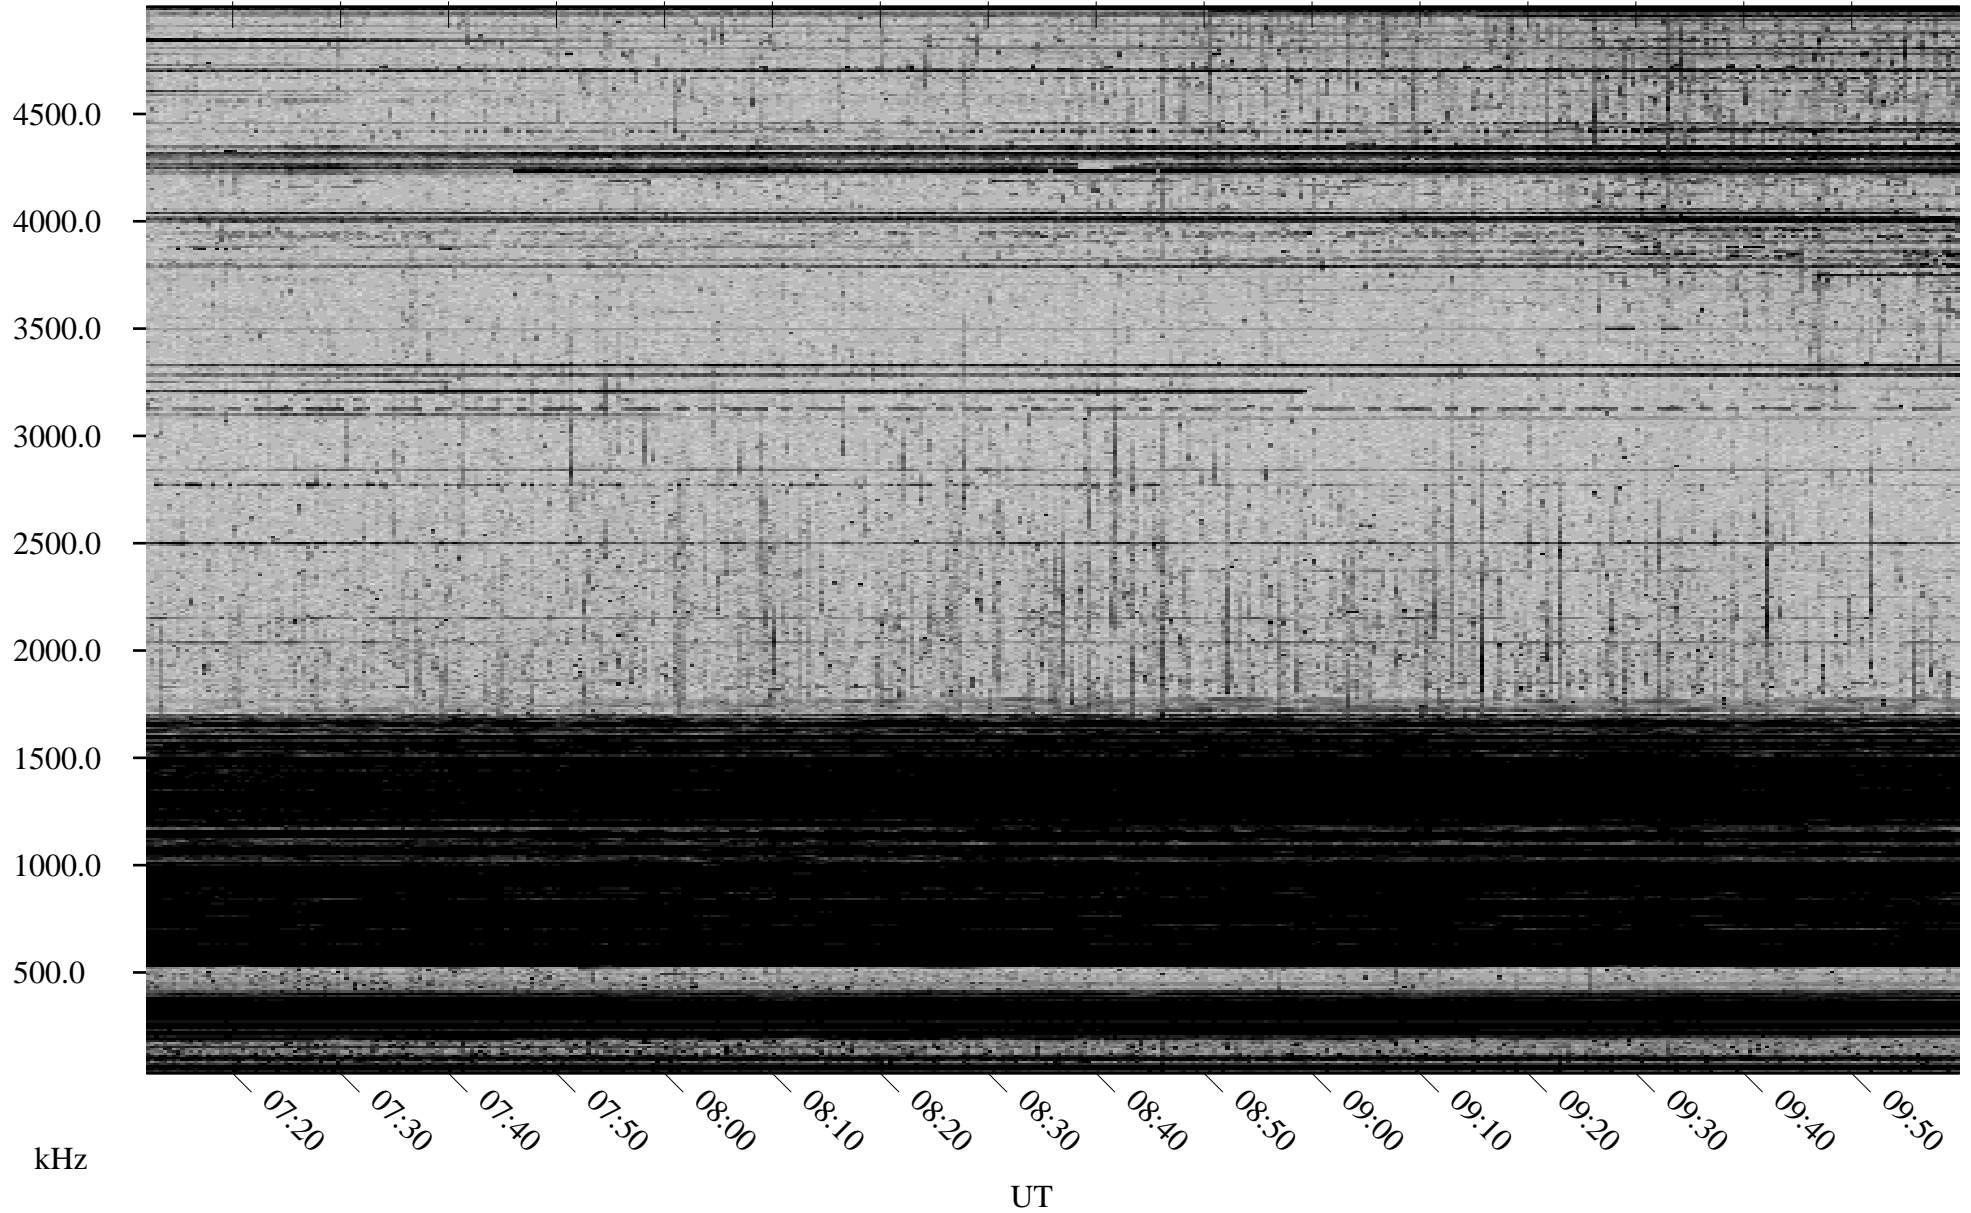

10/19/2002 Churchill, Manitoba

Linear Scale Black = 161 White = 15

ch02292l.r00m max_12

Page 1

10/19/2002 Churchill, Manitoba

Linear Scale Black = 161 White = 15

ch02292l.r00m max_12

Page 2

10/20/2002 Churchill, Manitoba

Linear Scale Black = 161 White = 15

ch02292l.r00m max_12

Page 3

10/20/2002 Churchill, Manitoba

Linear Scale Black = 161 White = 15

ch02292l.r00m max_12

Page 4

10/20/2002 Churchill, Manitoba

Linear Scale Black = 161 White = 15

ch02292l.r00m max_12

Page 5

10/20/2002 Churchill, Manitoba

Linear Scale Black = 161 White = 15

ch02292l.r00m max_12

Page 6

10/20/2002 Churchill, Manitoba

Linear Scale Black = 161 White = 15

ch02292l.r00m max_12

Page 7

10/20/2002 Churchill, Manitoba

Linear Scale Black = 161 White = 15

ch02292l.r00m max_12

Page 8