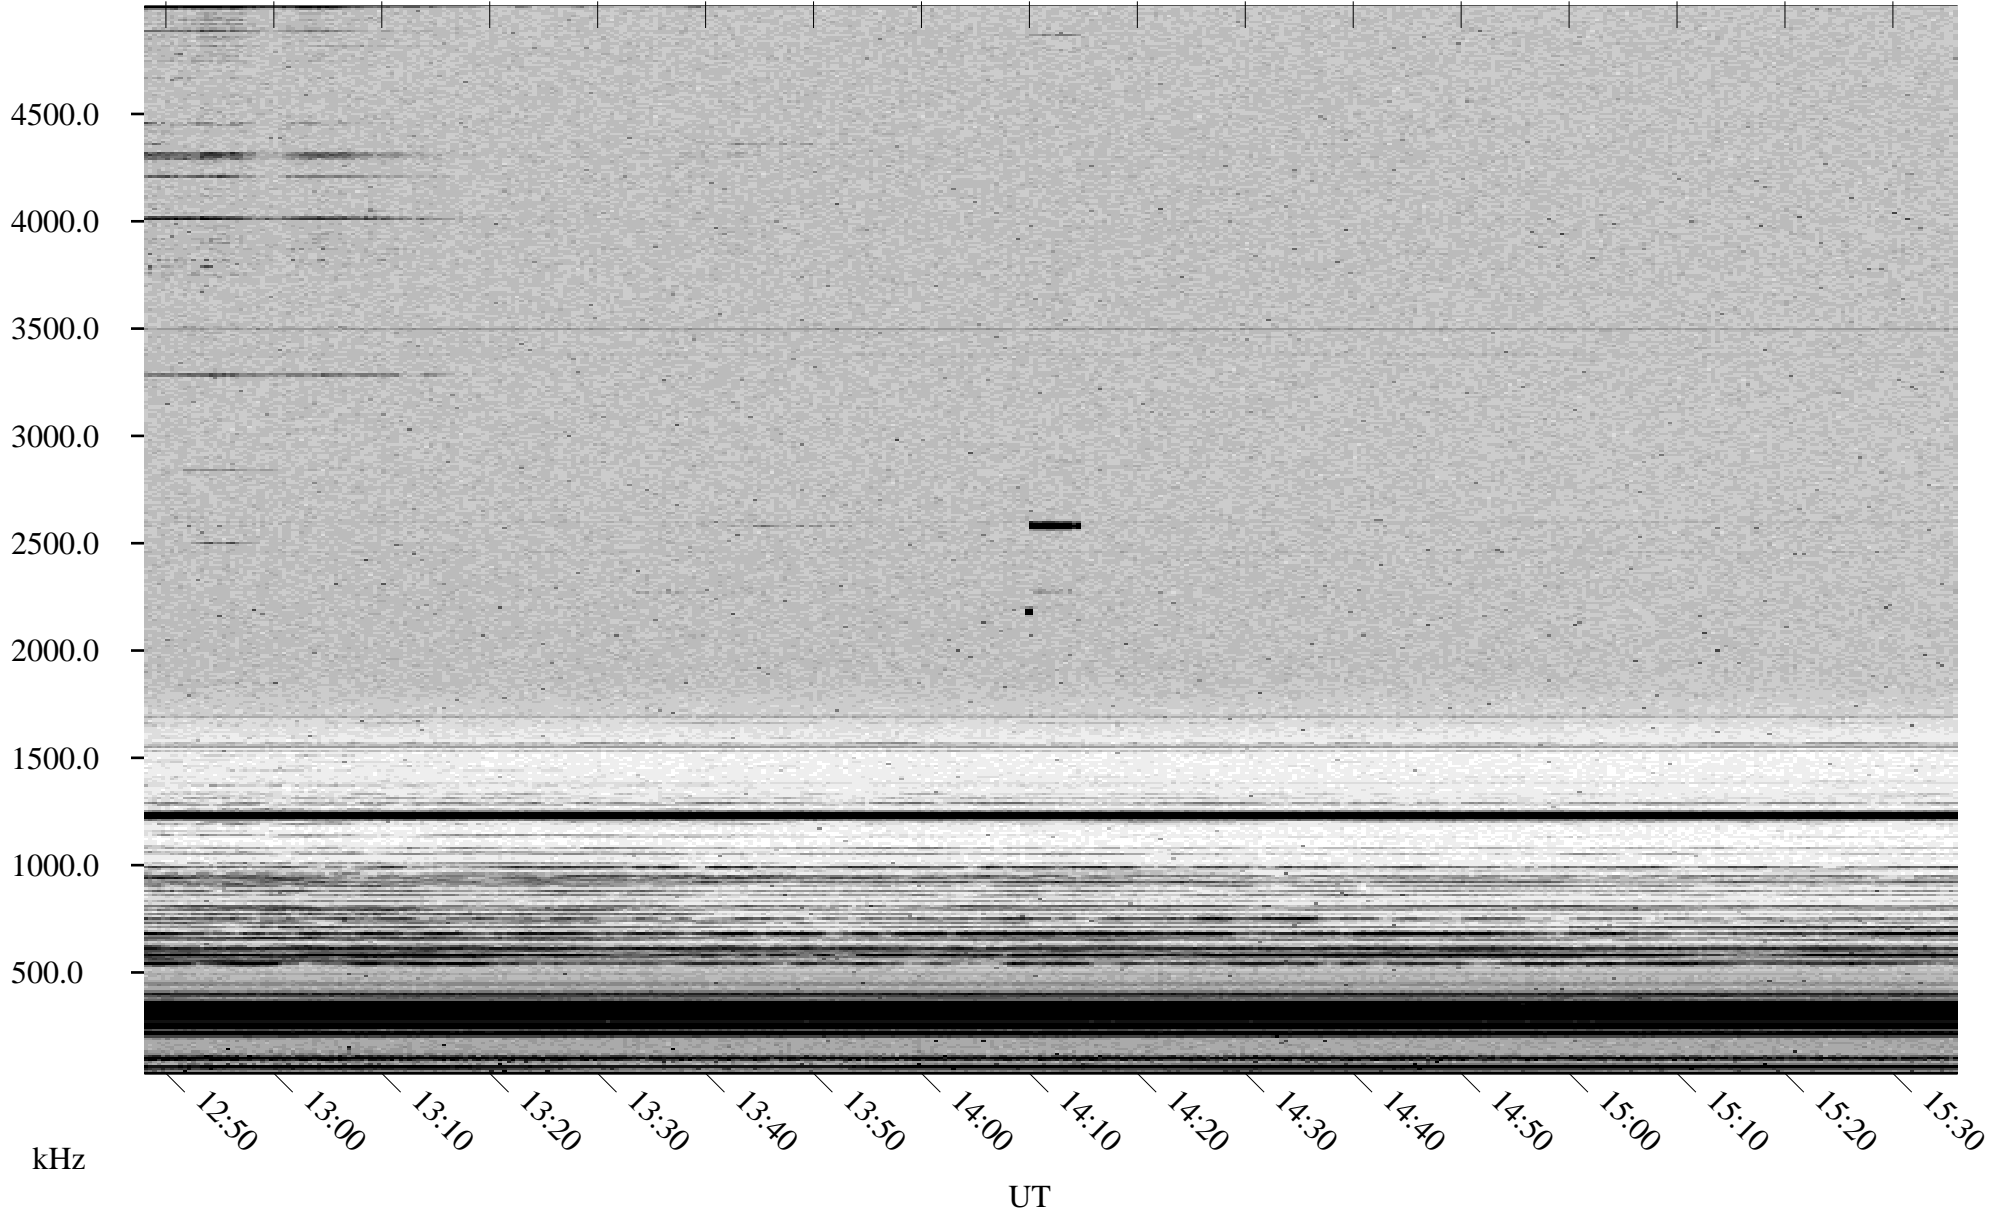

10/19/2002 Churchill, Manitoba

Linear Scale Black = 161 White = 15

ch02292l.r00m max_12

Page 1

10/19/2002 Churchill, Manitoba

Linear Scale Black = 161 White = 15

ch02292l.r00m max_12

Page 2

10/20/2002 Churchill, Manitoba

Linear Scale Black = 161 White = 15

ch02292l.r00m max_12

Page 3

10/20/2002 Churchill, Manitoba

Linear Scale Black = 161 White = 15

ch02292l.r00m max_12

Page 4

10/20/2002 Churchill, Manitoba

Linear Scale Black = 161 White = 15

ch02292l.r00m max_12

Page 5

10/20/2002 Churchill, Manitoba

Linear Scale Black = 161 White = 15

ch02292l.r00m max_12

Page 6

10/20/2002 Churchill, Manitoba

Linear Scale Black = 161 White = 15

ch02292l.r00m max_12

Page 7

10/20/2002 Churchill, Manitoba

Linear Scale Black = 161 White = 15

ch02292l.r00m max_12

Page 8