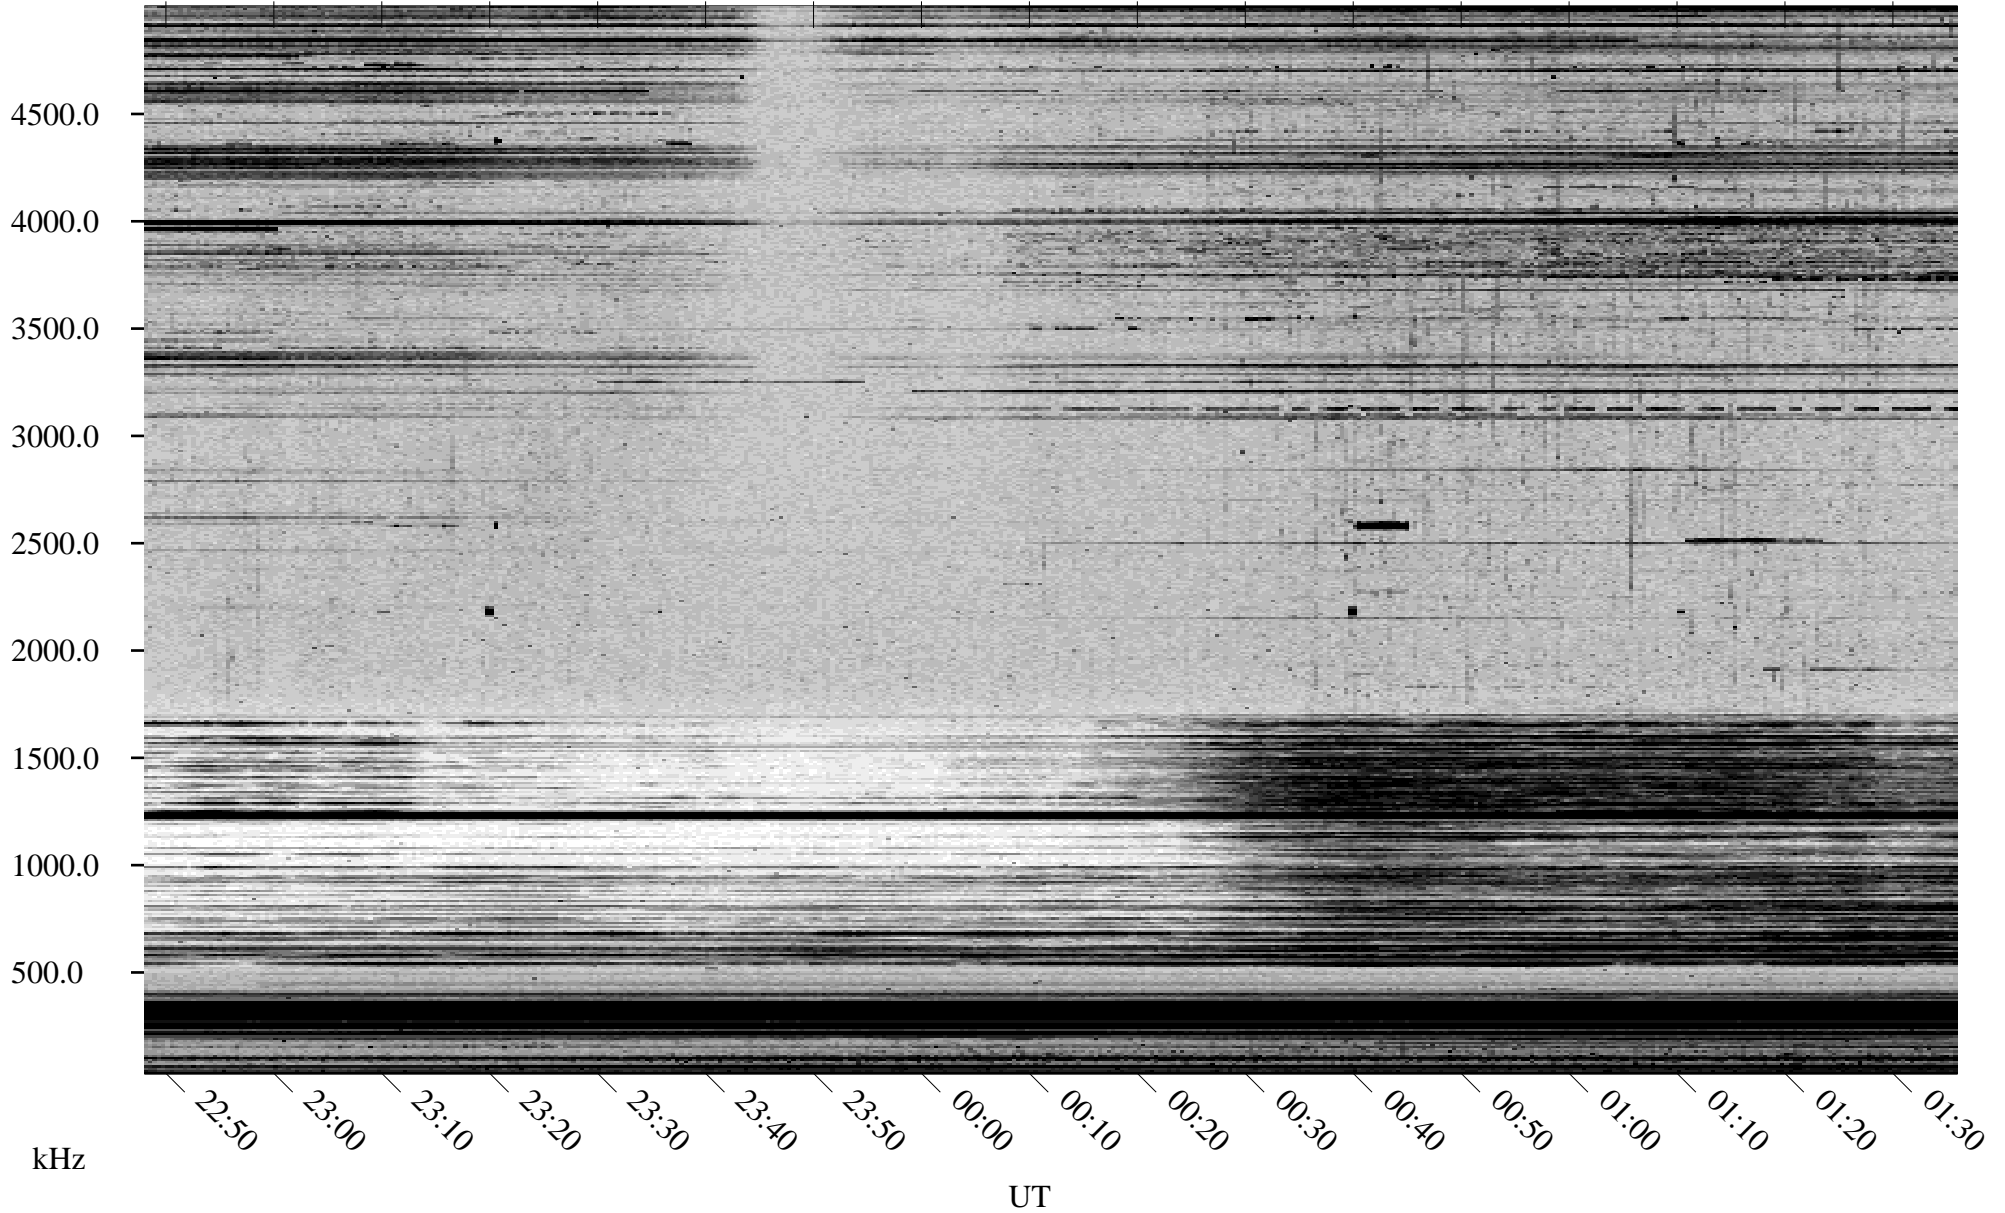

10/20/2002 Churchill, Manitoba

Linear Scale Black = 161 White = 15

ch02293l.r00m max_12

Page 1

10/20/2002 Churchill, Manitoba

Linear Scale Black = 161 White = 15

ch02293l.r00m max_12

Page 2

10/21/2002 Churchill, Manitoba

Linear Scale Black = 161 White = 15

ch02293l.r00m max_12

Page 3

10/21/2002 Churchill, Manitoba

Linear Scale Black = 161 White = 15

ch02293l.r00m max_12

Page 4

10/21/2002 Churchill, Manitoba

Linear Scale Black = 161 White = 15

ch02293l.r00m max_12

Page 5

10/21/2002 Churchill, Manitoba

Linear Scale Black = 161 White = 15

ch02293l.r00m max_12

Page 6

10/21/2002 Churchill, Manitoba

Linear Scale Black = 161 White = 15

ch02293l.r00m max_12

Page 7

10/21/2002 Churchill, Manitoba

Linear Scale Black = 161 White = 15

ch02293l.r00m max_12