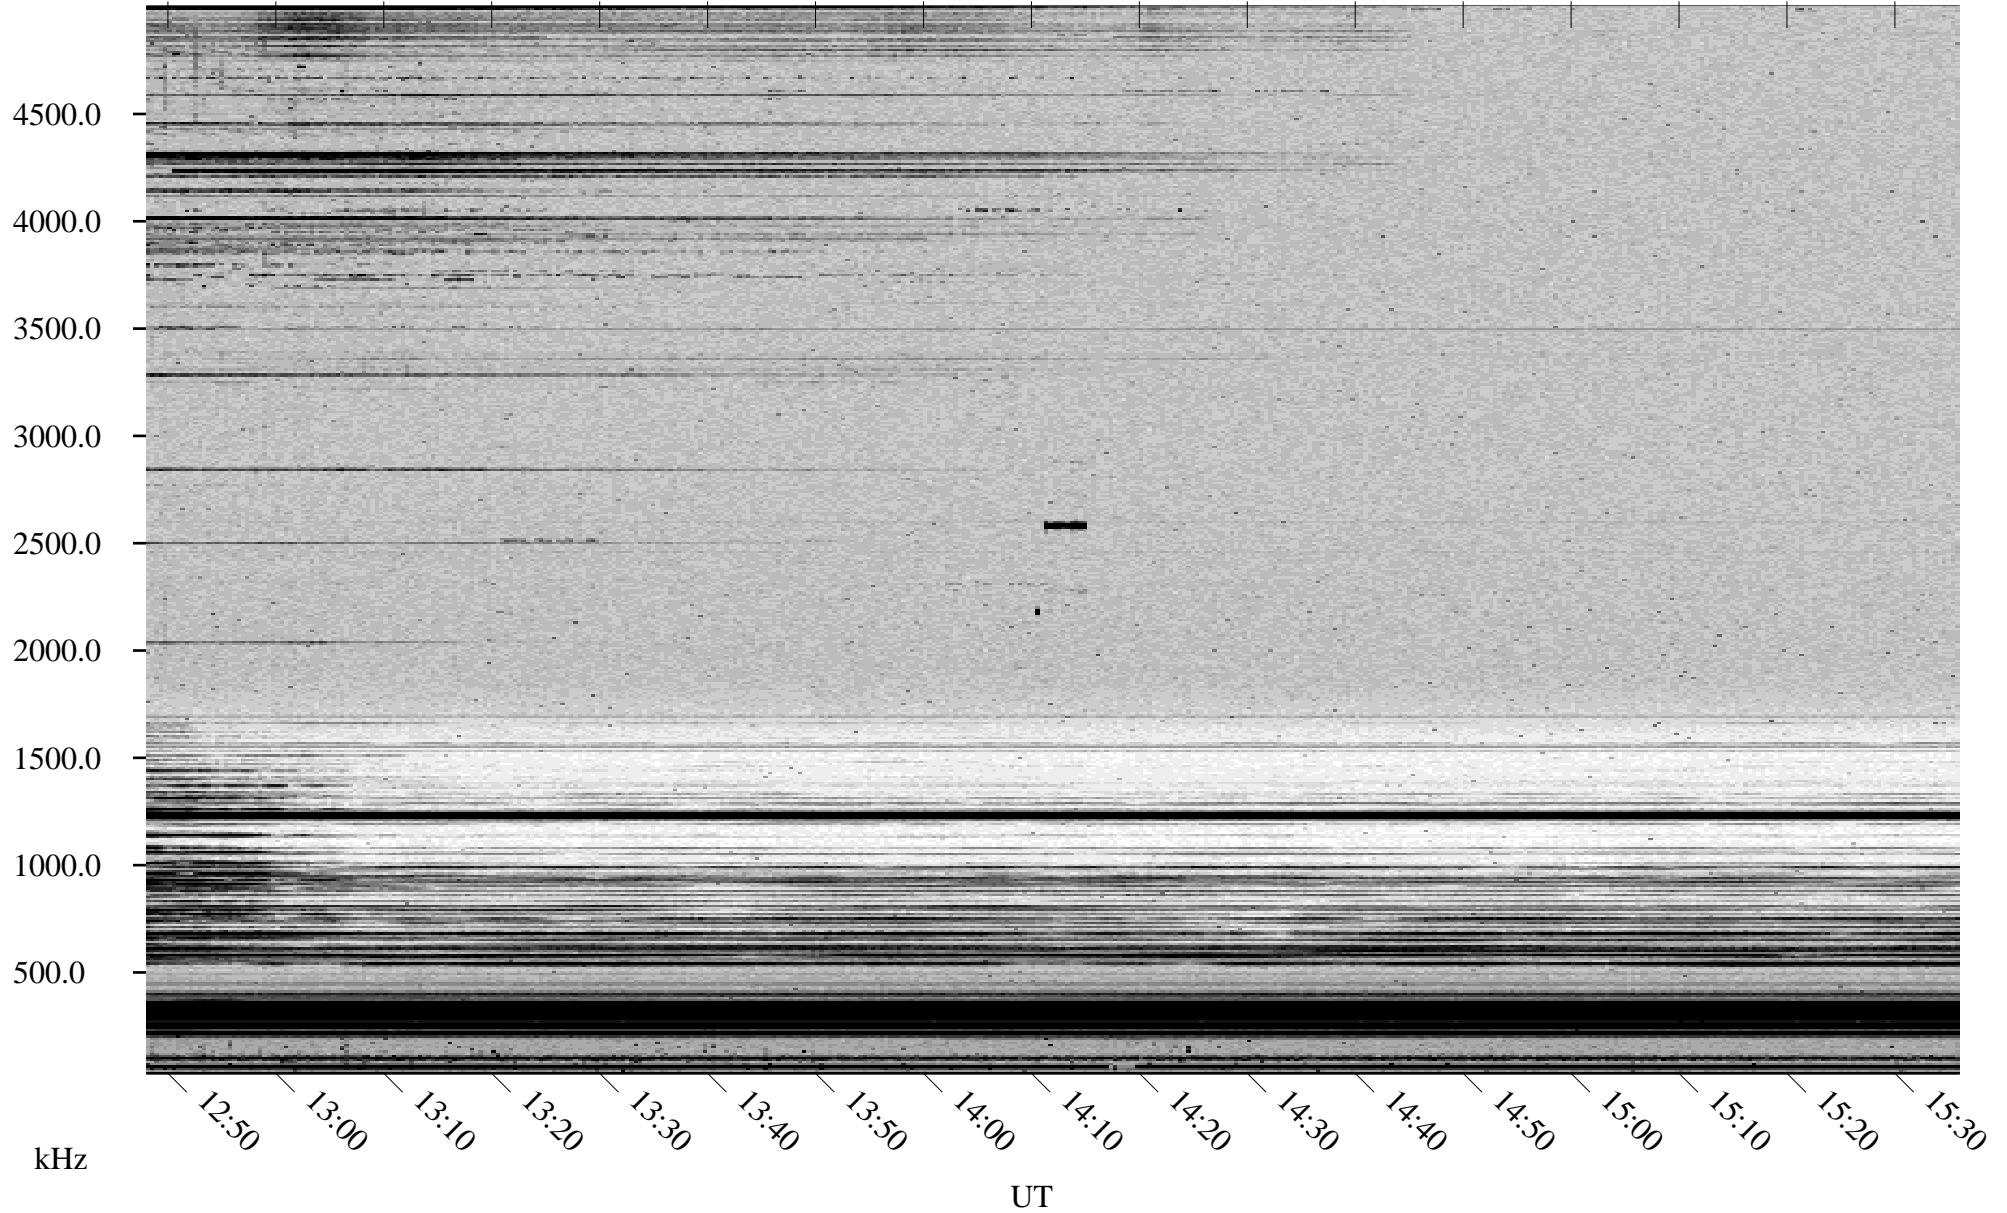

10/20/2002 Churchill, Manitoba

Linear Scale Black = 161 White = 15

ch02293l.r00m max_12

Page 1

10/20/2002 Churchill, Manitoba

Linear Scale Black = 161 White = 15

ch02293l.r00m max_12

Page 2

10/21/2002 Churchill, Manitoba

Linear Scale Black = 161 White = 15

ch02293l.r00m max_12

Page 3

10/21/2002 Churchill, Manitoba

Linear Scale Black = 161 White = 15

ch02293l.r00m max_12

Page 4

10/21/2002 Churchill, Manitoba

Linear Scale Black = 161 White = 15

ch02293l.r00m max_12

Page 5

10/21/2002 Churchill, Manitoba

Linear Scale Black = 161 White = 15

ch02293l.r00m max_12

Page 6

10/21/2002 Churchill, Manitoba

Linear Scale Black = 161 White = 15

ch02293l.r00m max_12

Page 7

10/21/2002 Churchill, Manitoba

Linear Scale Black = 161 White = 15

ch02293l.r00m max_12