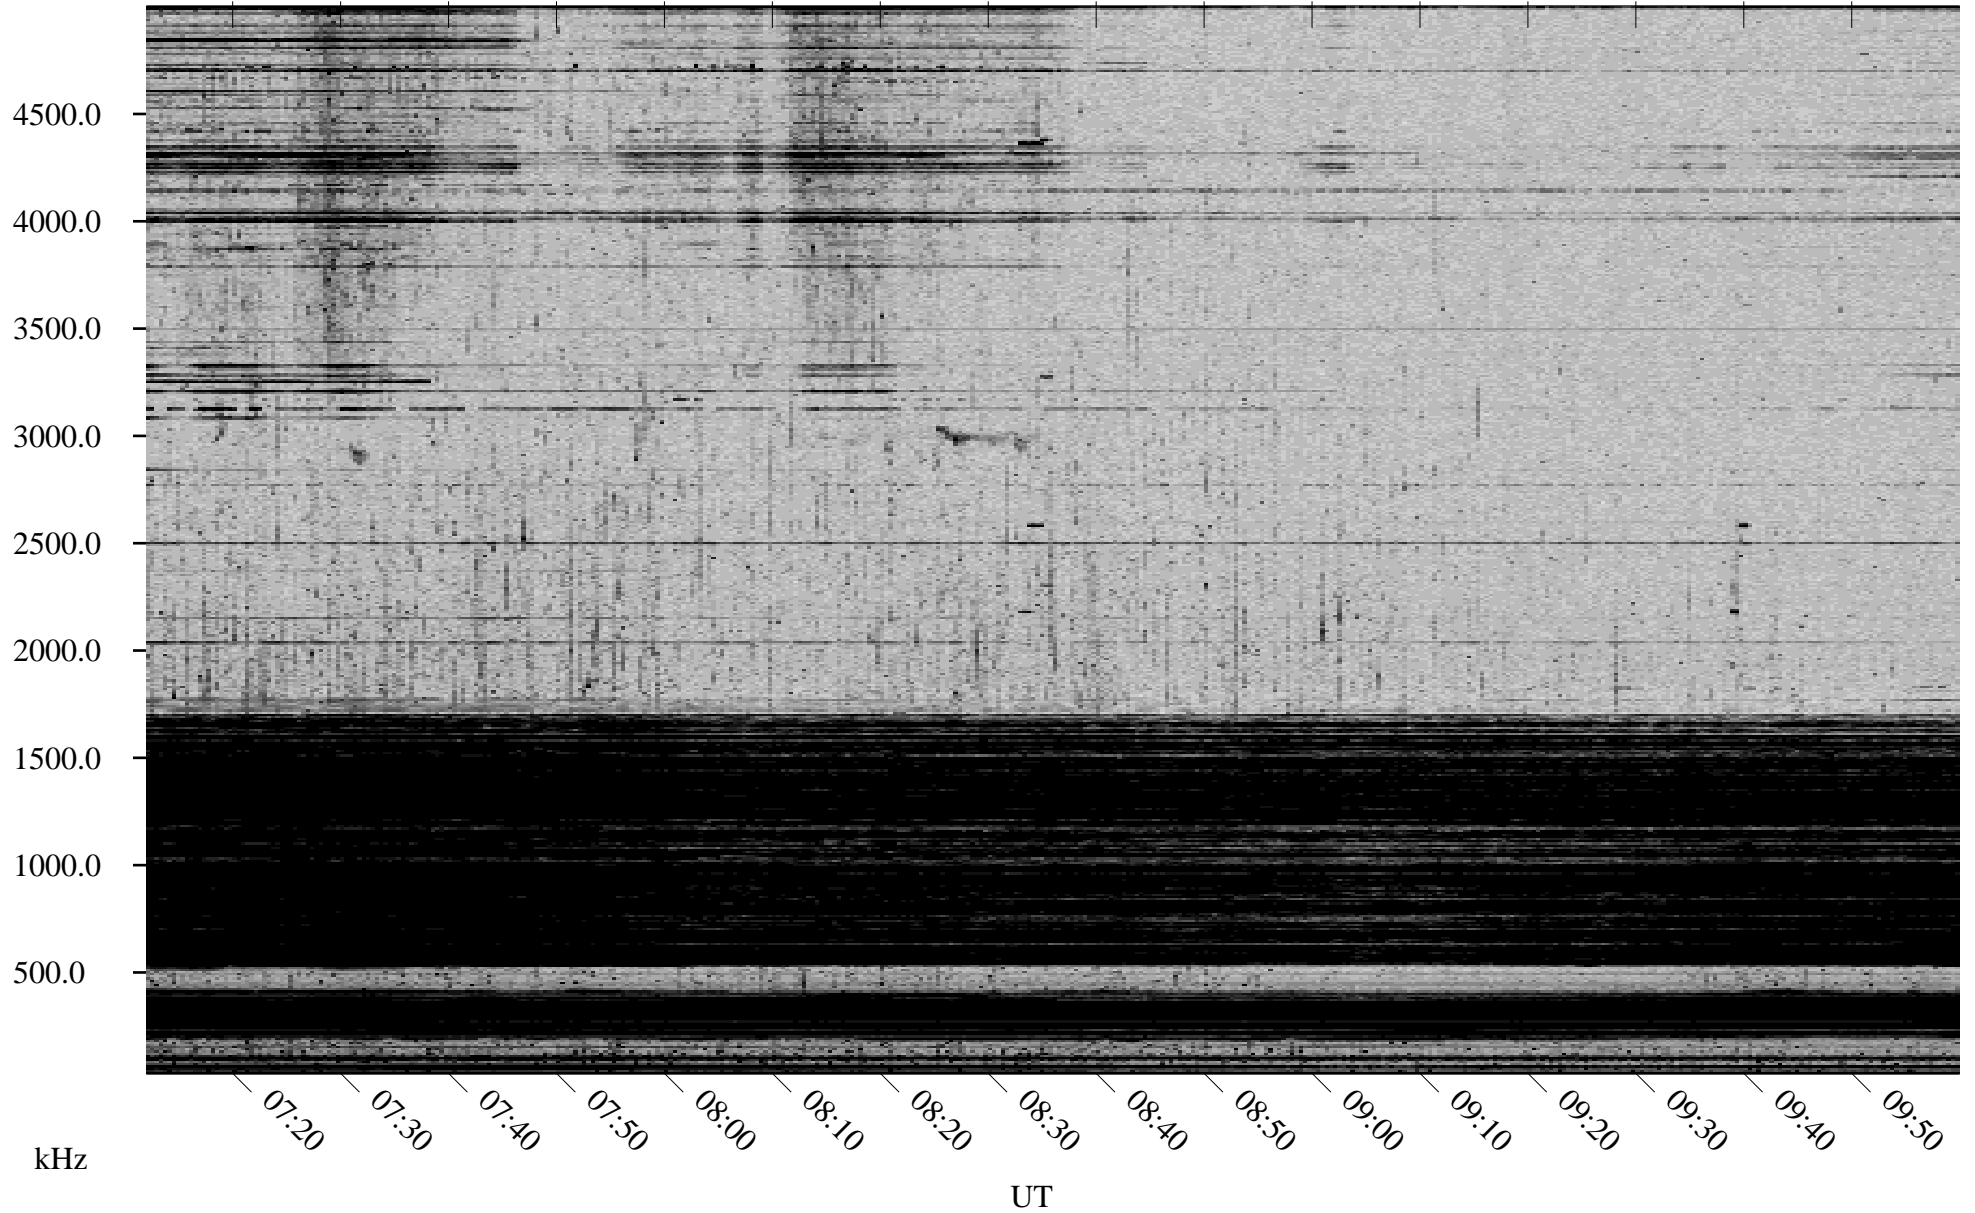

10/20/2002 Churchill, Manitoba

Linear Scale Black = 161 White = 15

ch02293l.r00m max_12

Page 1

10/20/2002 Churchill, Manitoba

Linear Scale Black = 161 White = 15

ch02293l.r00m max_12

Page 2

10/21/2002 Churchill, Manitoba

Linear Scale Black = 161 White = 15

ch02293l.r00m max_12

Page 3

10/21/2002 Churchill, Manitoba

Linear Scale Black = 161 White = 15

ch02293l.r00m max_12

Page 4

10/21/2002 Churchill, Manitoba

Linear Scale Black = 161 White = 15

ch02293l.r00m max_12

Page 5

10/21/2002 Churchill, Manitoba

Linear Scale Black = 161 White = 15

ch02293l.r00m max_12

Page 6

10/21/2002 Churchill, Manitoba

Linear Scale Black = 161 White = 15

ch02293l.r00m max_12

Page 7

10/21/2002 Churchill, Manitoba

Linear Scale Black = 161 White = 15

ch02293l.r00m max_12