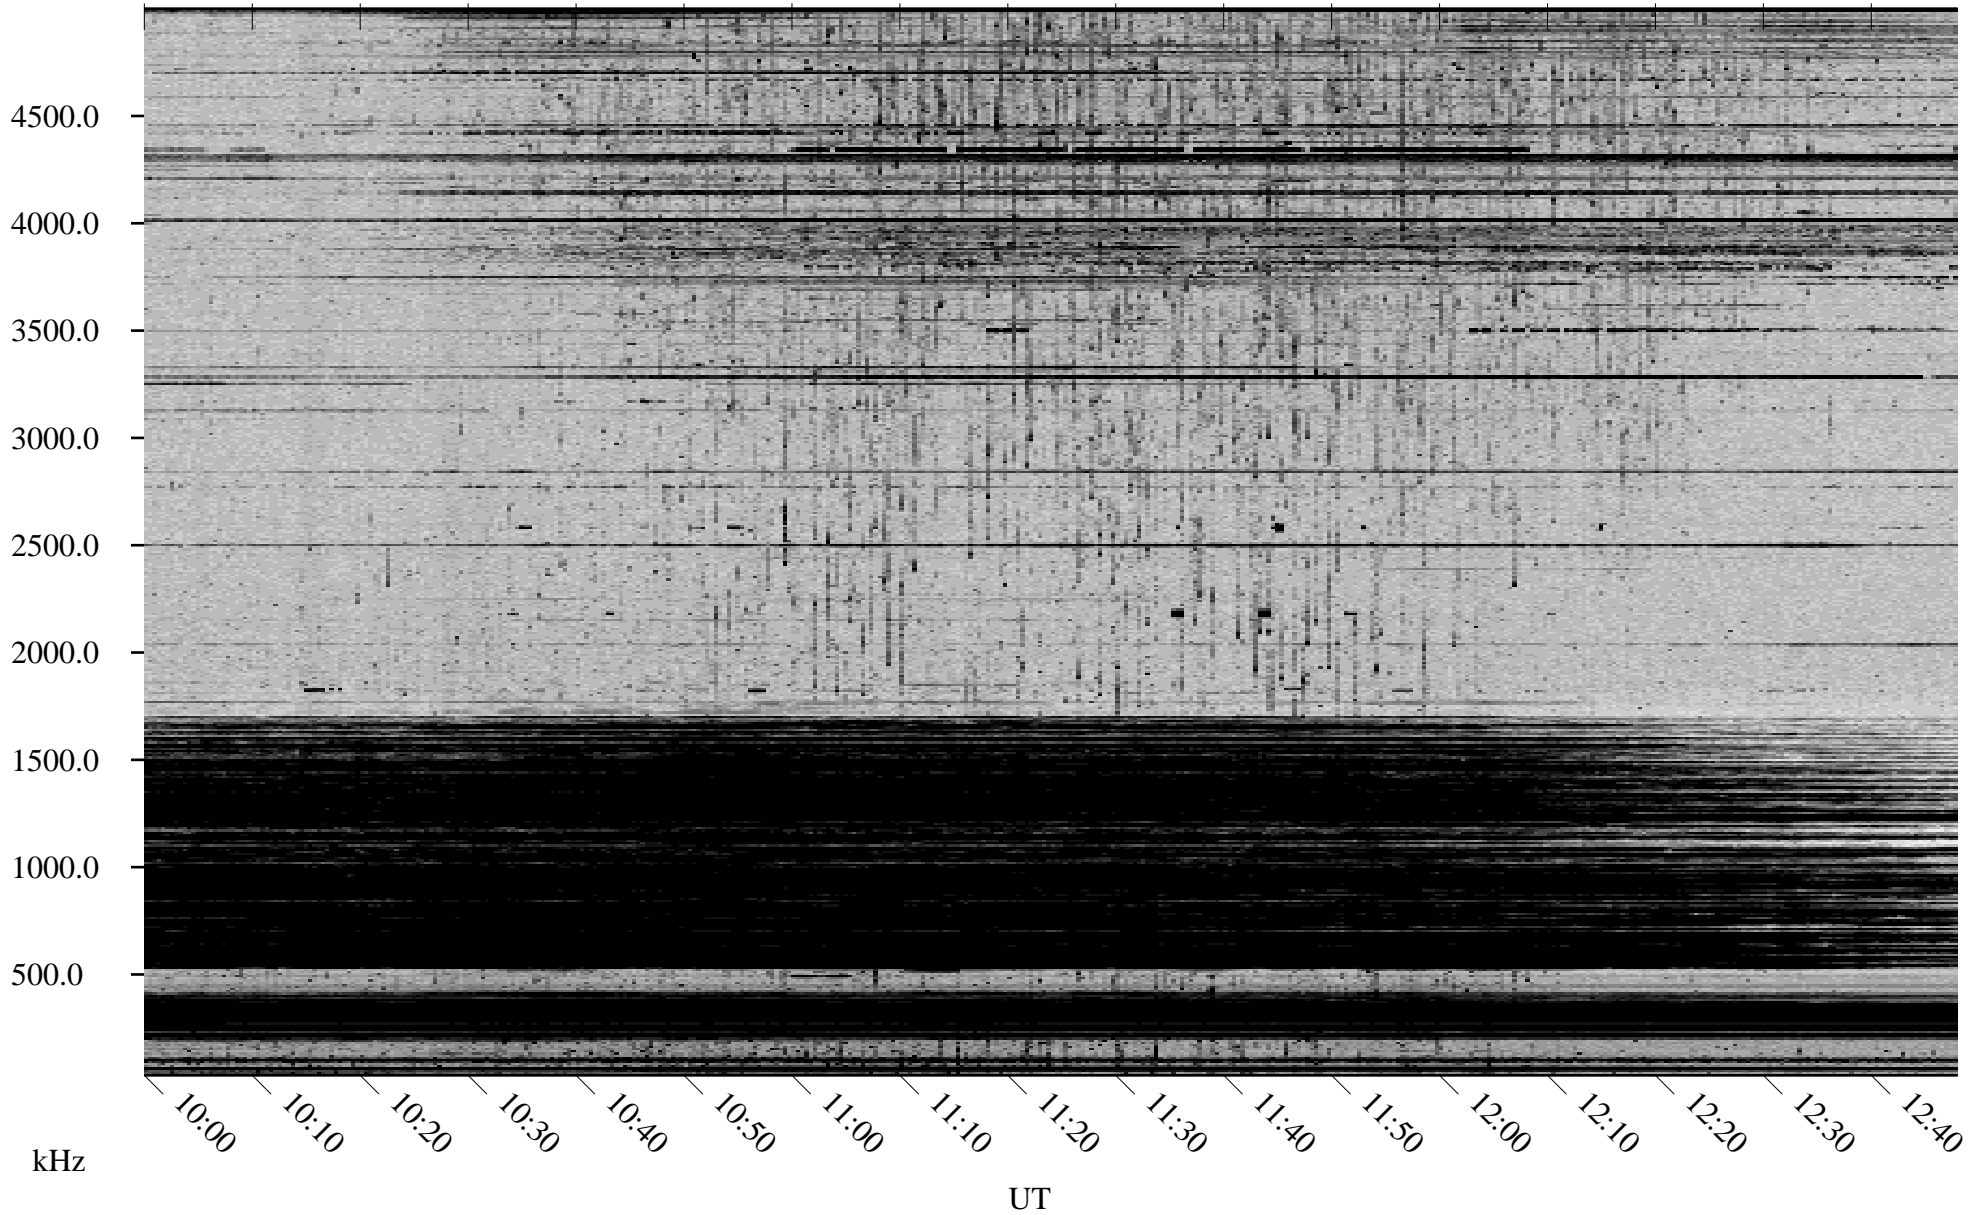

10/20/2002 Churchill, Manitoba

Linear Scale Black = 161 White = 15

ch02293l.r00m max_12

Page 1

10/20/2002 Churchill, Manitoba

Linear Scale Black = 161 White = 15

ch02293l.r00m max_12

Page 2

10/21/2002 Churchill, Manitoba

Linear Scale Black = 161 White = 15

ch02293l.r00m max_12

Page 3

10/21/2002 Churchill, Manitoba

Linear Scale Black = 161 White = 15

ch02293l.r00m max_12

Page 4

10/21/2002 Churchill, Manitoba

Linear Scale Black = 161 White = 15

ch02293l.r00m max_12

Page 5

10/21/2002 Churchill, Manitoba

Linear Scale Black = 161 White = 15

ch02293l.r00m max_12

Page 6

10/21/2002 Churchill, Manitoba

Linear Scale Black = 161 White = 15

ch02293l.r00m max_12

Page 7

10/21/2002 Churchill, Manitoba

Linear Scale Black = 161 White = 15

ch02293l.r00m max_12