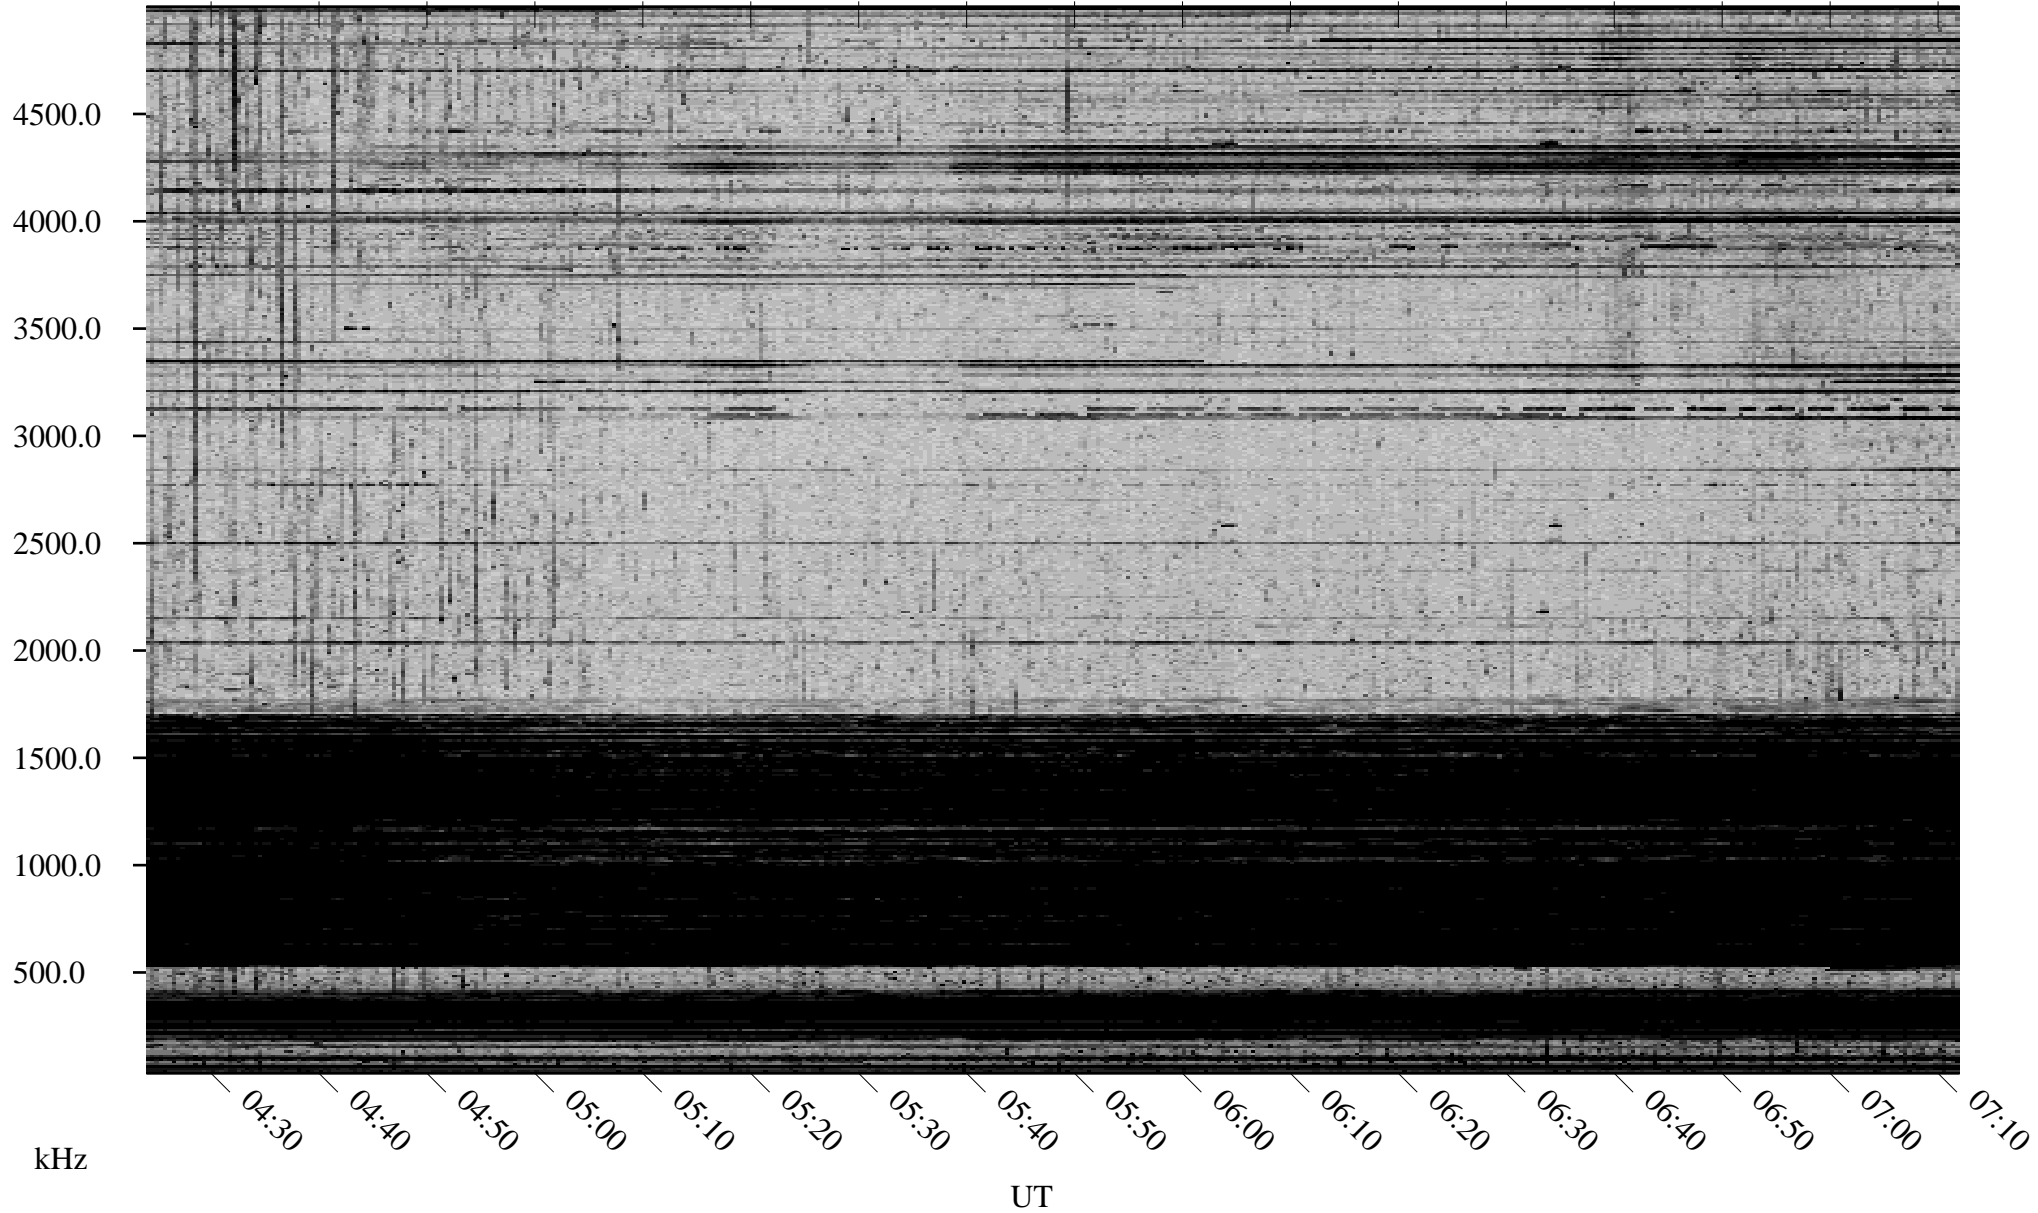

10/20/2002 Churchill, Manitoba

Linear Scale Black = 161 White = 15

ch02293l.r00m max_12

Page 1

10/20/2002 Churchill, Manitoba

Linear Scale Black = 161 White = 15

ch02293l.r00m max_12

Page 2

10/21/2002 Churchill, Manitoba

Linear Scale Black = 161 White = 15

ch02293l.r00m max_12

Page 3

10/21/2002 Churchill, Manitoba

Linear Scale Black = 161 White = 15

ch02293l.r00m max_12

Page 4

10/21/2002 Churchill, Manitoba

Linear Scale Black = 161 White = 15

ch02293l.r00m max_12

Page 5

10/21/2002 Churchill, Manitoba

Linear Scale Black = 161 White = 15

ch02293l.r00m max_12

Page 6

10/21/2002 Churchill, Manitoba

Linear Scale Black = 161 White = 15

ch02293l.r00m max_12

Page 7

10/21/2002 Churchill, Manitoba

Linear Scale Black = 161 White = 15

ch02293l.r00m max_12