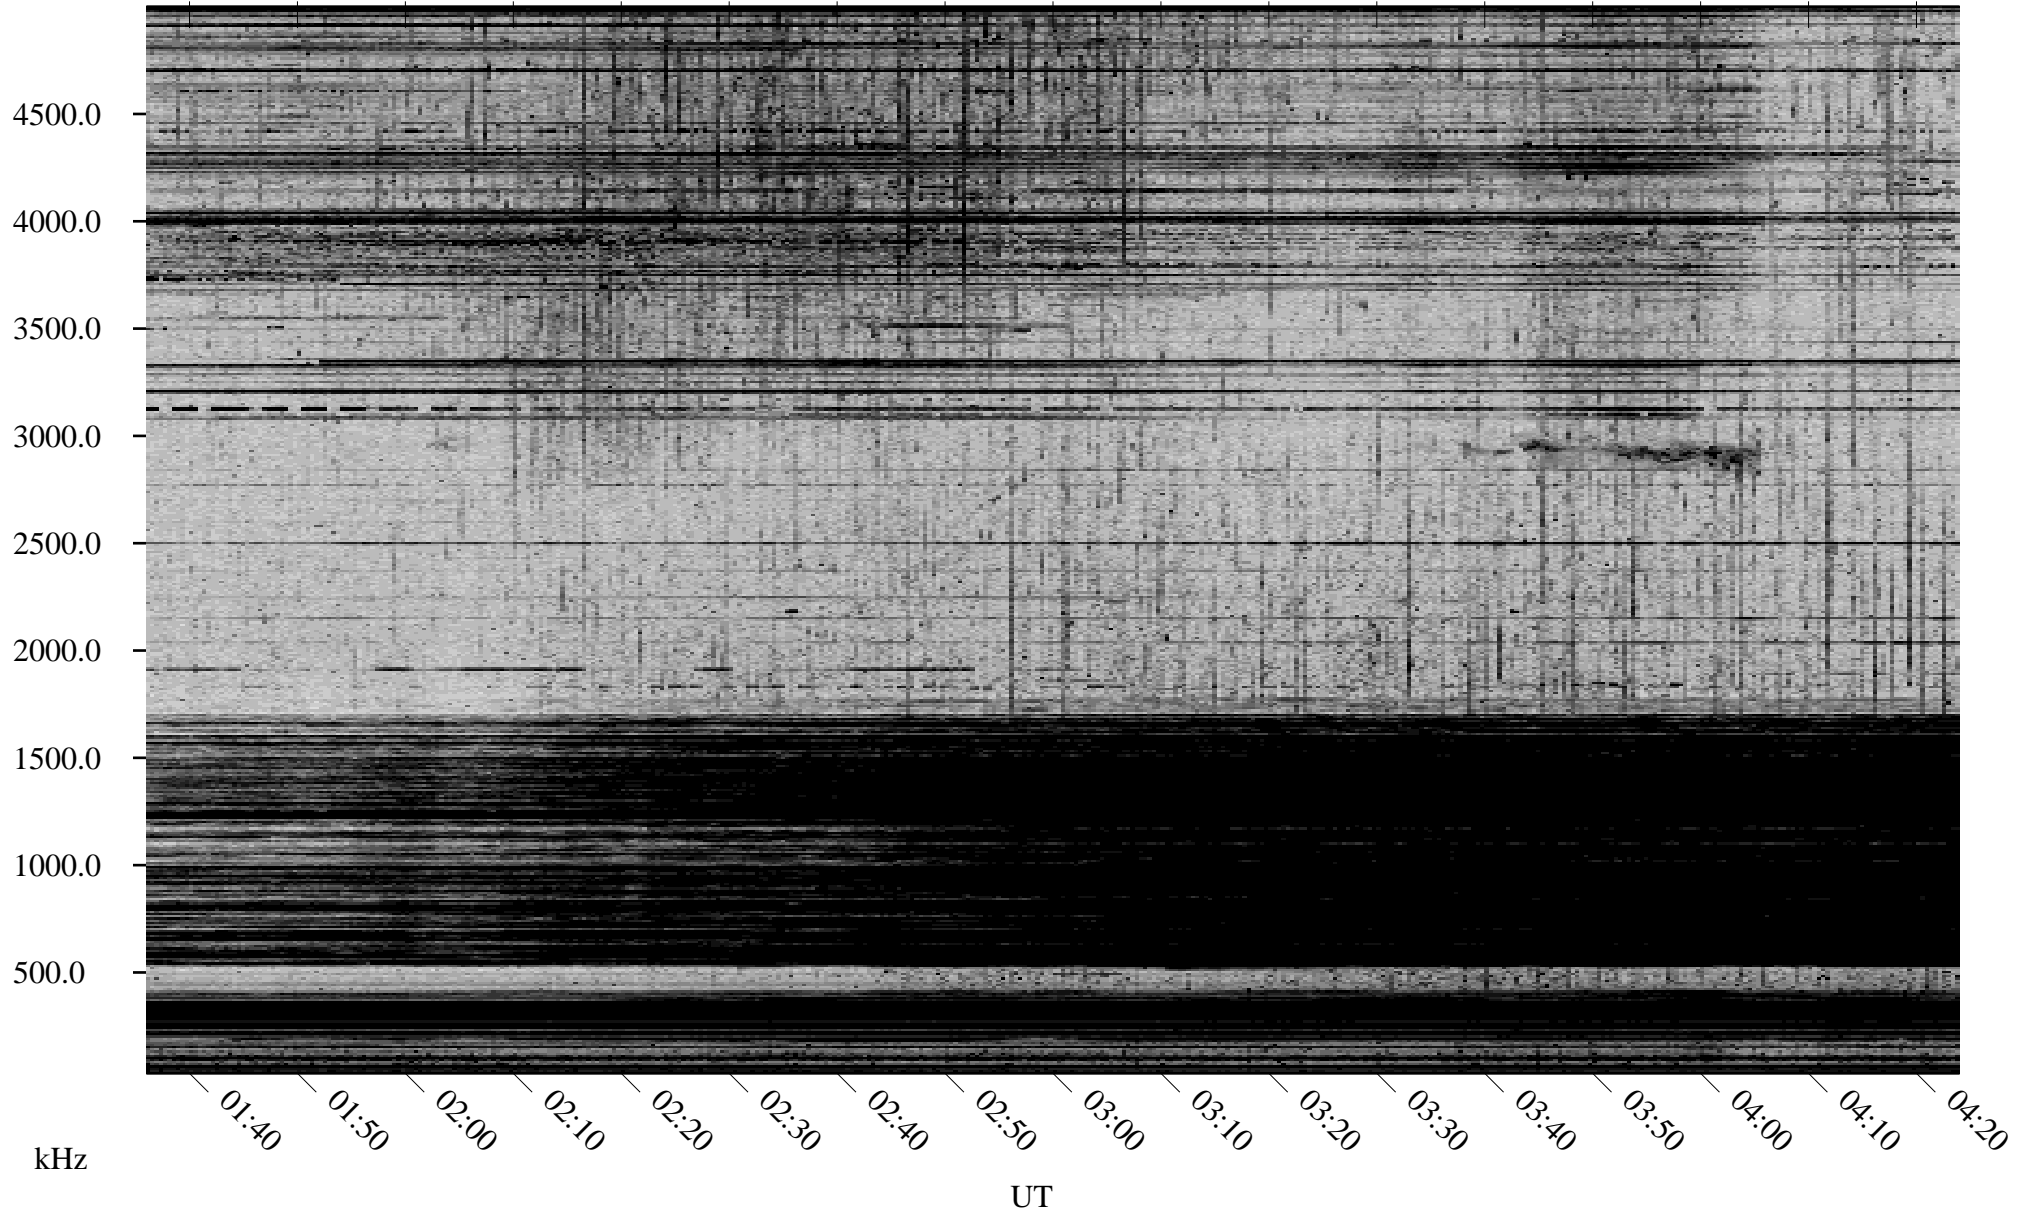

10/20/2002 Churchill, Manitoba

Linear Scale Black = 161 White = 15

ch02293l.r00m max_12

Page 1

10/20/2002 Churchill, Manitoba

Linear Scale Black = 161 White = 15

ch02293l.r00m max_12

Page 2

10/21/2002 Churchill, Manitoba

Linear Scale Black = 161 White = 15

ch02293l.r00m max_12

Page 3

10/21/2002 Churchill, Manitoba

Linear Scale Black = 161 White = 15

ch02293l.r00m max_12

Page 4

10/21/2002 Churchill, Manitoba

Linear Scale Black = 161 White = 15

ch02293l.r00m max_12

Page 5

10/21/2002 Churchill, Manitoba

Linear Scale Black = 161 White = 15

ch02293l.r00m max_12

Page 6

10/21/2002 Churchill, Manitoba

Linear Scale Black = 161 White = 15

ch02293l.r00m max_12

Page 7

10/21/2002 Churchill, Manitoba

Linear Scale Black = 161 White = 15

ch02293l.r00m max_12