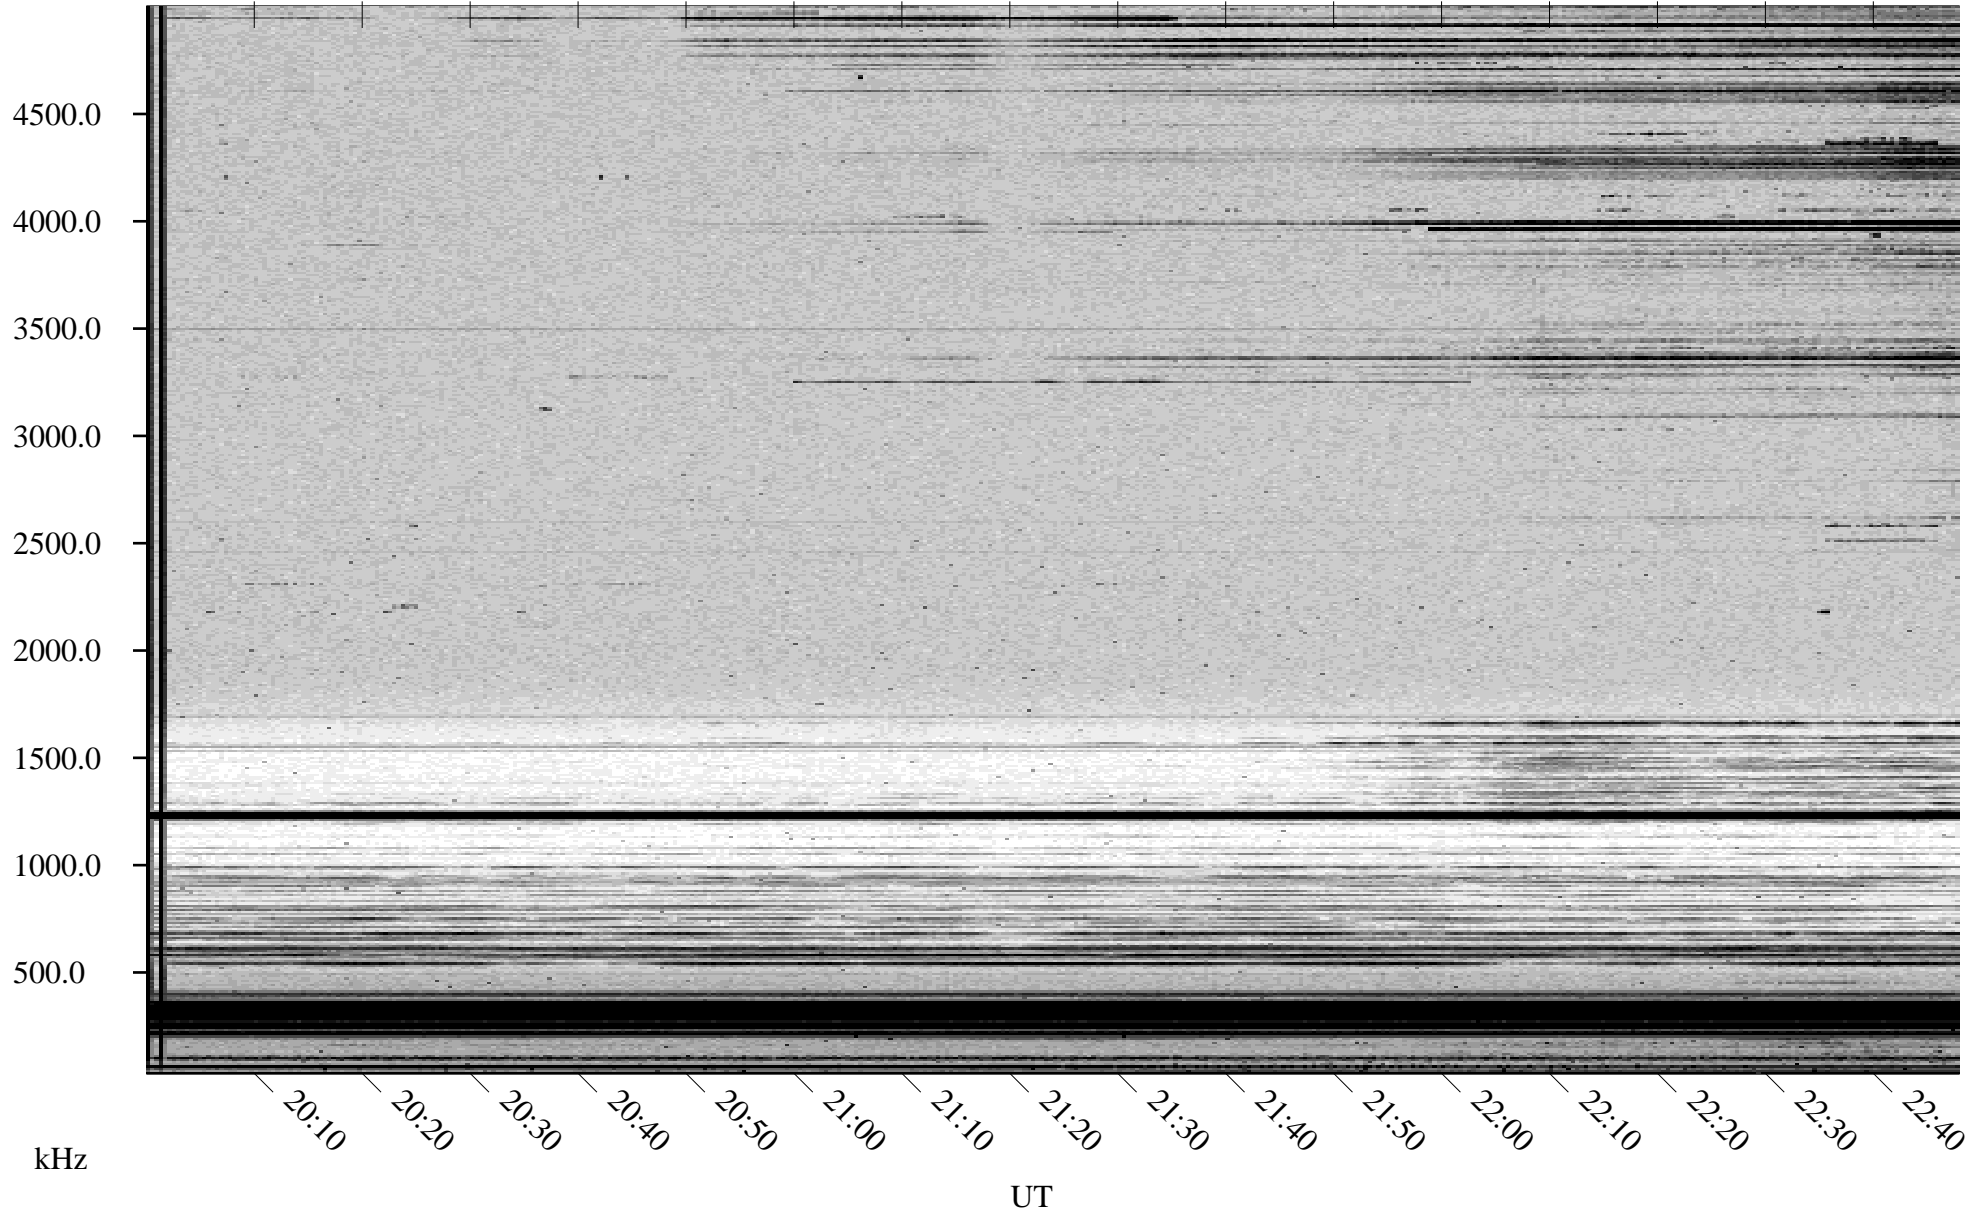

10/20/2002 Churchill, Manitoba

Linear Scale Black = 161 White = 15

ch02293l.r00m max_12

Page 1

10/20/2002 Churchill, Manitoba

Linear Scale Black = 161 White = 15

ch02293l.r00m max_12

Page 2

10/21/2002 Churchill, Manitoba

Linear Scale Black = 161 White = 15

ch02293l.r00m max_12

Page 3

10/21/2002 Churchill, Manitoba

Linear Scale Black = 161 White = 15

ch02293l.r00m max_12

Page 4

10/21/2002 Churchill, Manitoba

Linear Scale Black = 161 White = 15

ch02293l.r00m max_12

Page 5

10/21/2002 Churchill, Manitoba

Linear Scale Black = 161 White = 15

ch02293l.r00m max_12

Page 6

10/21/2002 Churchill, Manitoba

Linear Scale Black = 161 White = 15

ch02293l.r00m max_12

Page 7

10/21/2002 Churchill, Manitoba

Linear Scale Black = 161 White = 15

ch02293l.r00m max_12