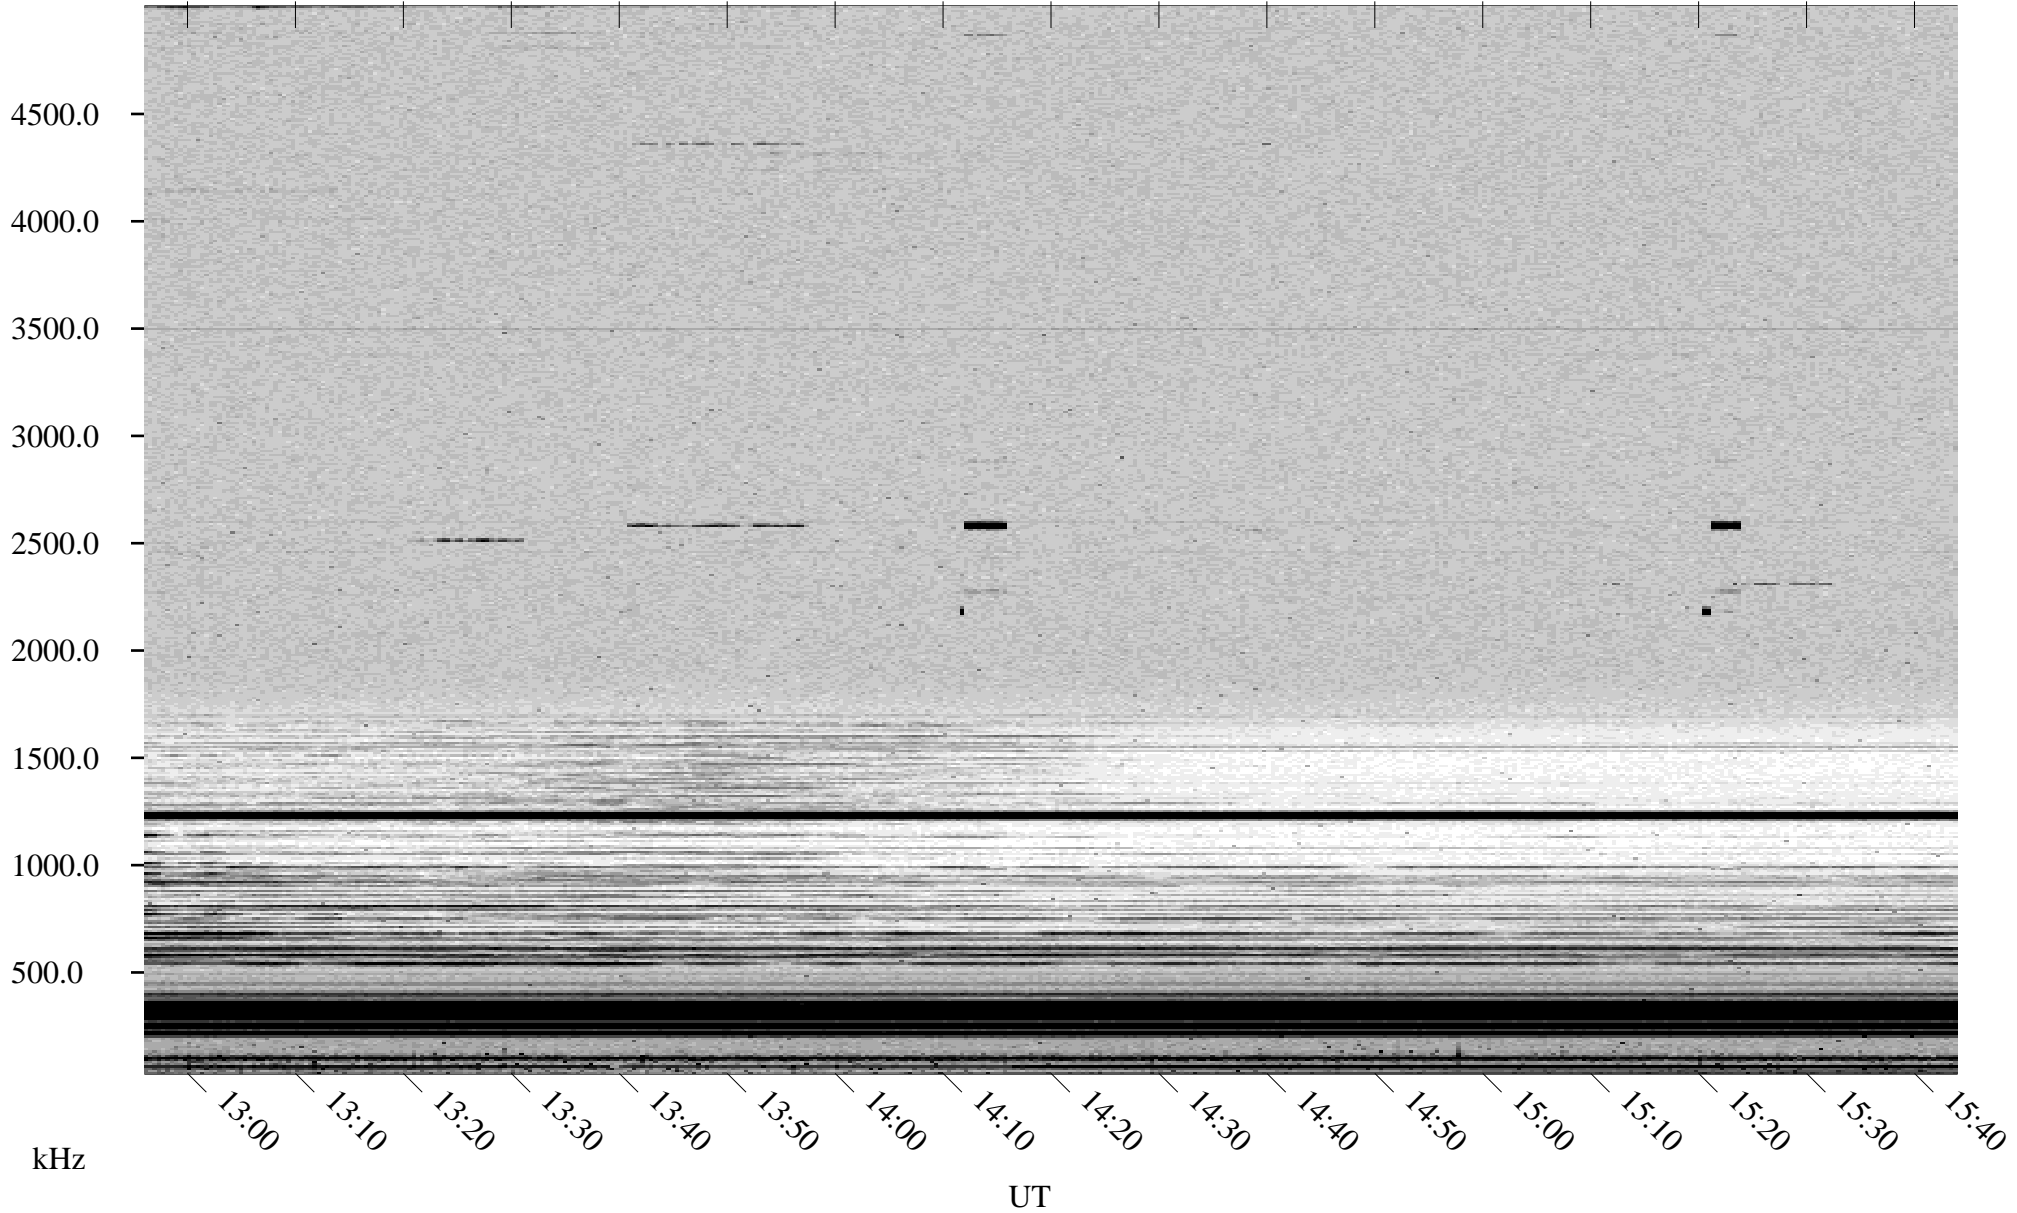

10/21/2002 Churchill, Manitoba

Linear Scale Black = 161 White = 15

ch02294l.r02m max_12

Page 1

10/21/2002 Churchill, Manitoba

Linear Scale Black = 161 White = 15

ch02294l.r02m max_12

Page 2

10/22/2002 Churchill, Manitoba

Linear Scale Black = 161 White = 15

ch02294l.r02m max_12

Page 3

10/22/2002 Churchill, Manitoba

Linear Scale Black = 161 White = 15

ch02294l.r02m max_12

Page 4

10/22/2002 Churchill, Manitoba

Linear Scale Black = 161 White = 15

ch02294l.r02m max_12

Page 5

10/22/2002 Churchill, Manitoba

Linear Scale Black = 161 White = 15

ch02294l.r02m max_12

Page 6

10/22/2002 Churchill, Manitoba

Linear Scale Black = 161 White = 15

ch02294l.r02m max_12

Page 7

10/22/2002 Churchill, Manitoba

Linear Scale Black = 161 White = 15

ch02294l.r02m max_12