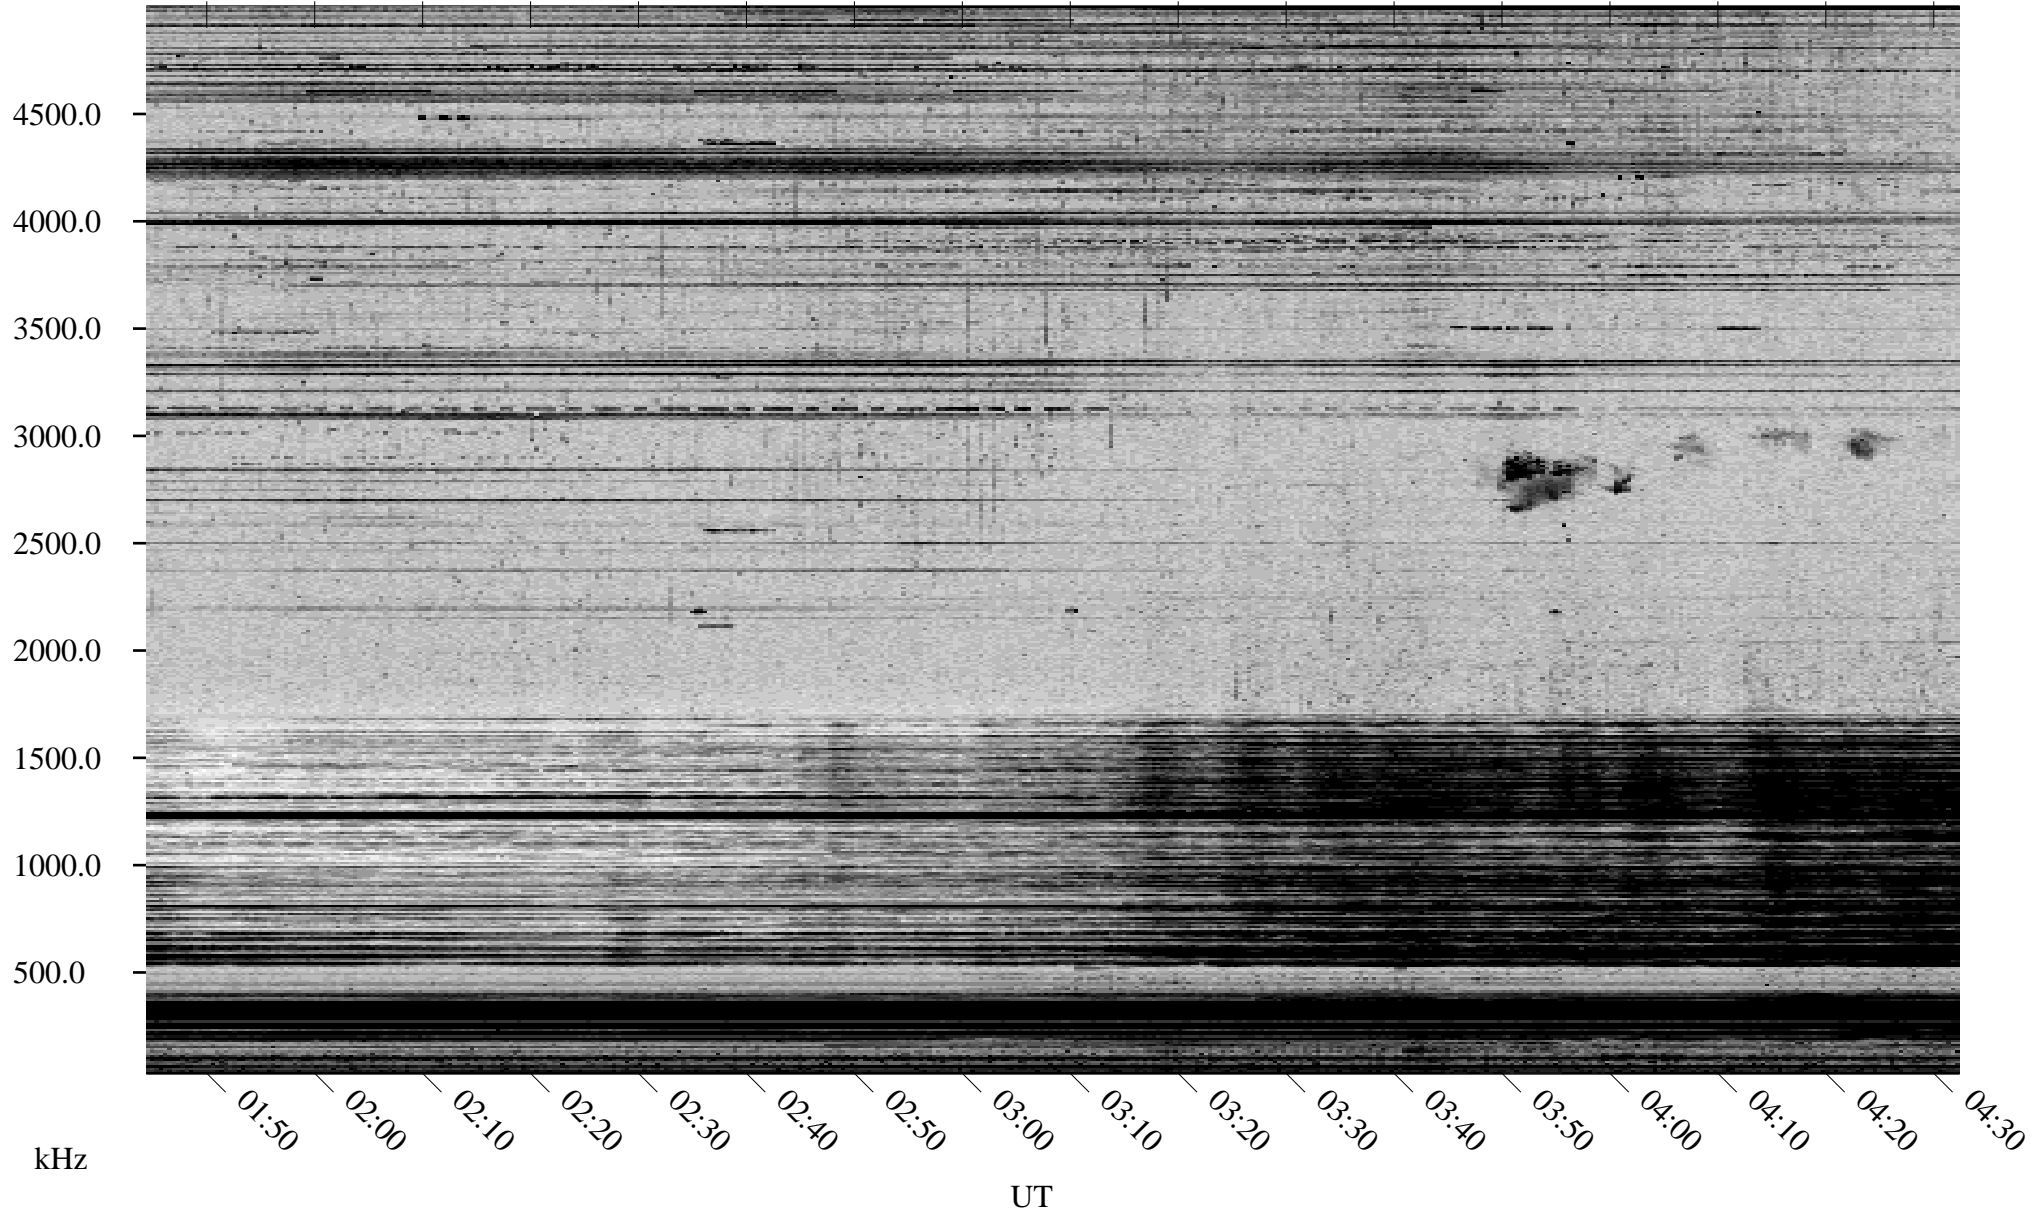

10/21/2002 Churchill, Manitoba

Linear Scale Black = 161 White = 15

ch02294l.r02m max_12

Page 1

10/21/2002 Churchill, Manitoba

Linear Scale Black = 161 White = 15

ch02294l.r02m max_12

Page 2

10/22/2002 Churchill, Manitoba

Linear Scale Black = 161 White = 15

ch02294l.r02m max_12

Page 3

10/22/2002 Churchill, Manitoba

Linear Scale Black = 161 White = 15

ch02294l.r02m max_12

Page 4

10/22/2002 Churchill, Manitoba

Linear Scale Black = 161 White = 15

ch02294l.r02m max_12

Page 5

10/22/2002 Churchill, Manitoba

Linear Scale Black = 161 White = 15

ch02294l.r02m max_12

Page 6

10/22/2002 Churchill, Manitoba

Linear Scale Black = 161 White = 15

ch02294l.r02m max_12

Page 7

10/22/2002 Churchill, Manitoba

Linear Scale Black = 161 White = 15

ch02294l.r02m max_12