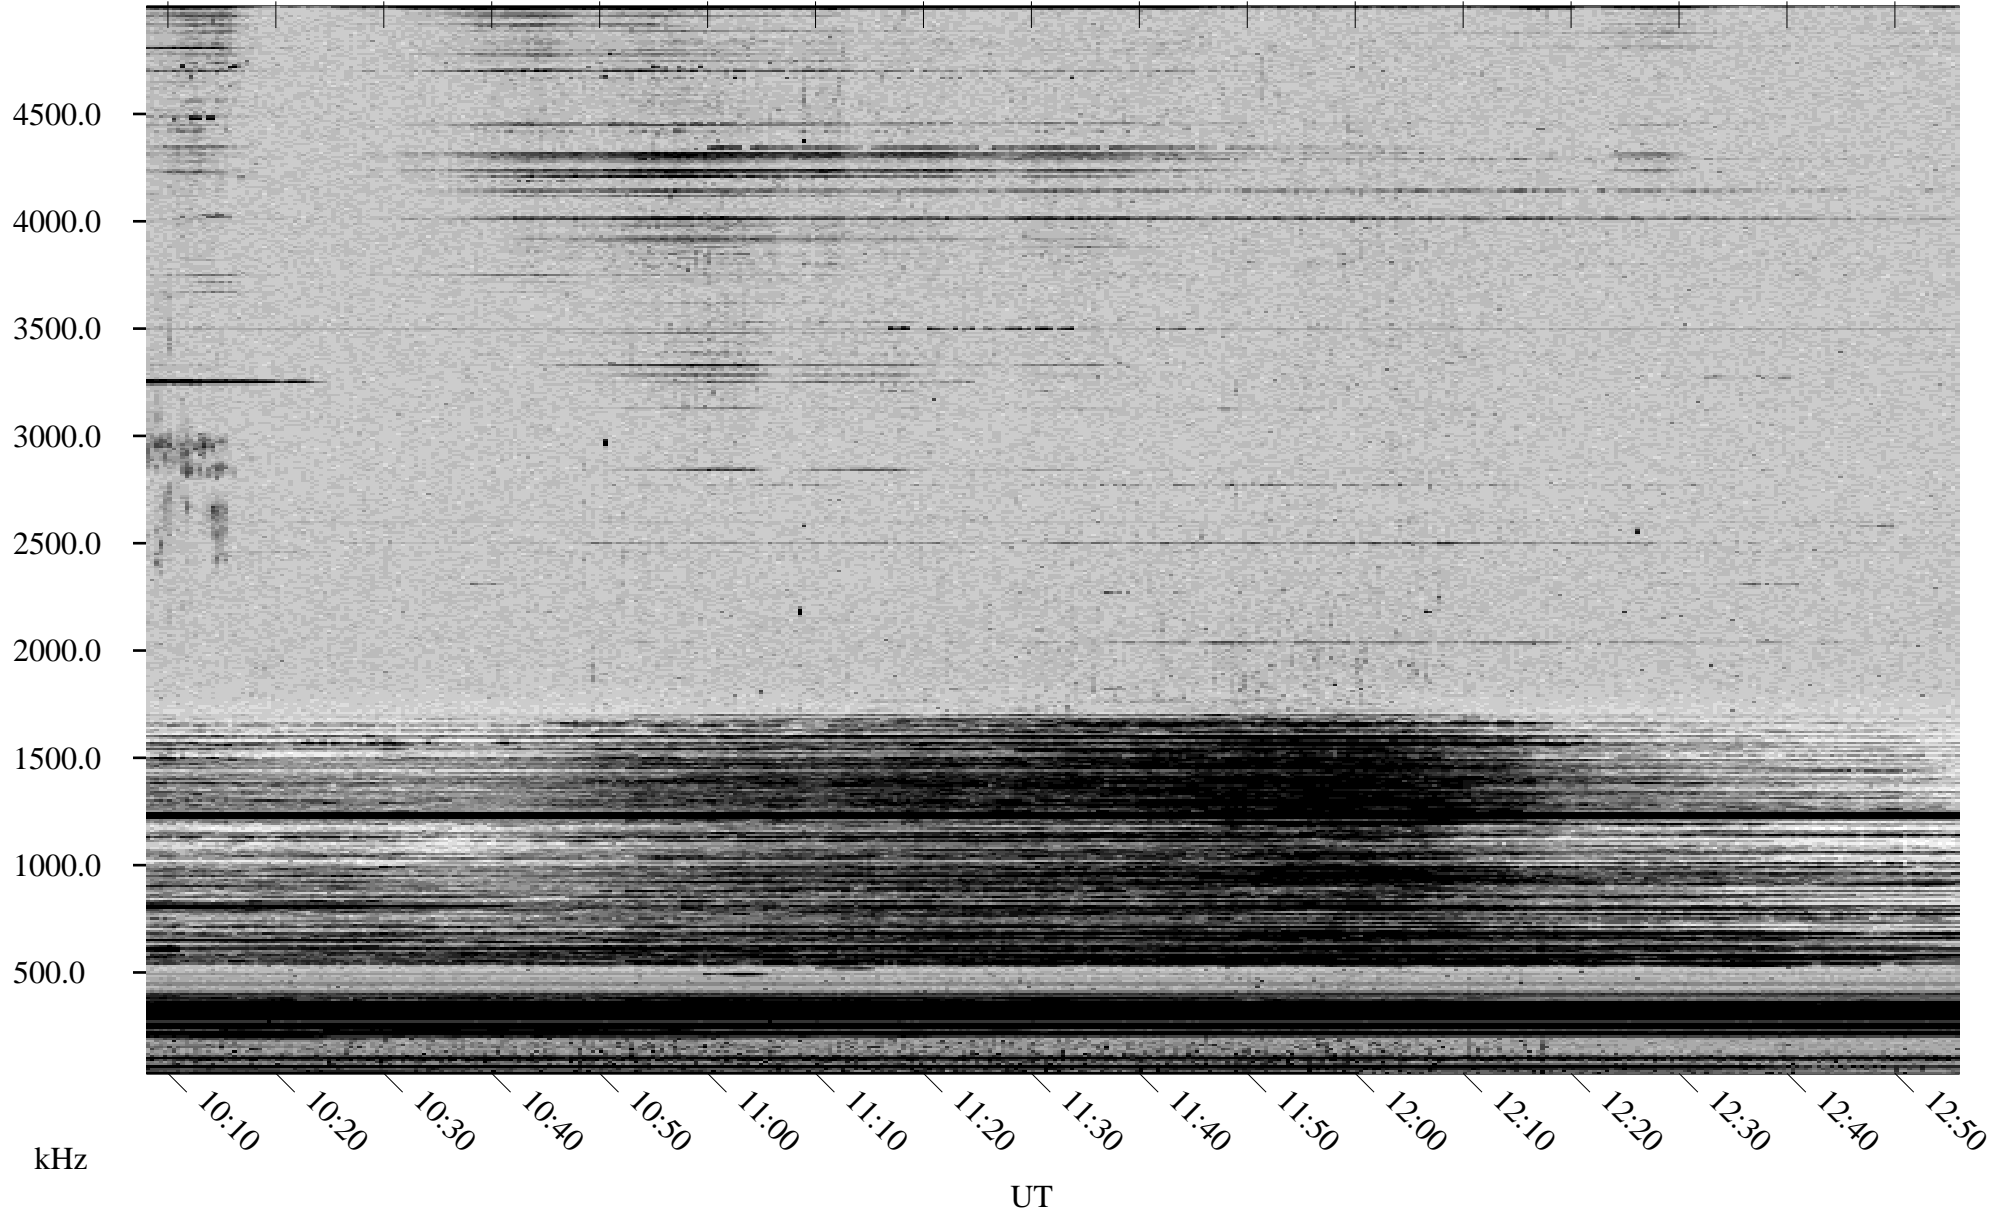

10/21/2002 Churchill, Manitoba

Linear Scale Black = 161 White = 15

ch02294l.r02m max_12

Page 1

10/21/2002 Churchill, Manitoba

Linear Scale Black = 161 White = 15

ch02294l.r02m max_12

Page 2

10/22/2002 Churchill, Manitoba

Linear Scale Black = 161 White = 15

ch02294l.r02m max_12

Page 3

10/22/2002 Churchill, Manitoba

Linear Scale Black = 161 White = 15

ch02294l.r02m max_12

Page 4

10/22/2002 Churchill, Manitoba

Linear Scale Black = 161 White = 15

ch02294l.r02m max_12

Page 5

10/22/2002 Churchill, Manitoba

Linear Scale Black = 161 White = 15

ch02294l.r02m max_12

Page 6

10/22/2002 Churchill, Manitoba

Linear Scale Black = 161 White = 15

ch02294l.r02m max_12

Page 7

10/22/2002 Churchill, Manitoba

Linear Scale Black = 161 White = 15

ch02294l.r02m max_12