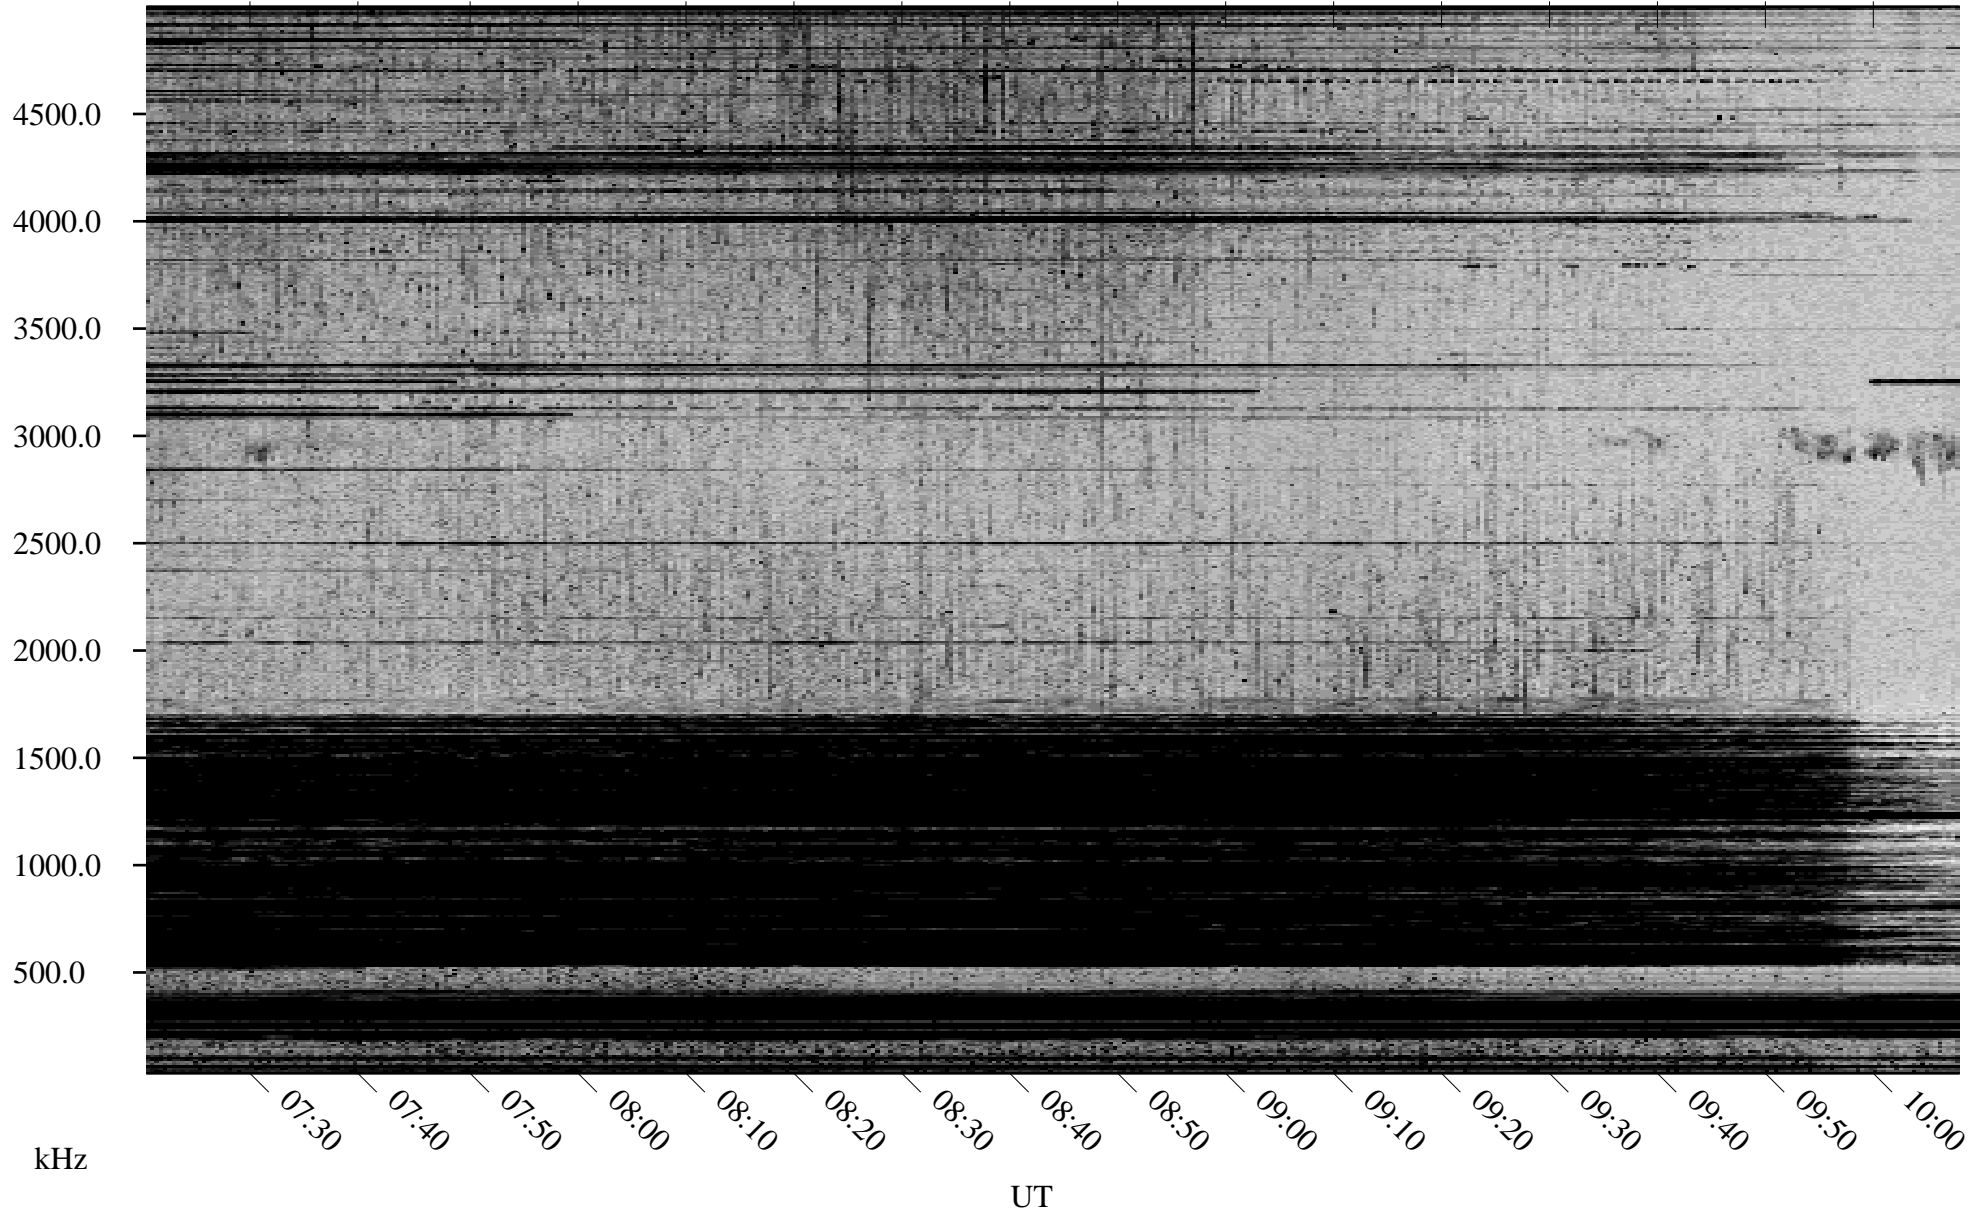

10/21/2002 Churchill, Manitoba

Linear Scale Black = 161 White = 15

ch02294l.r02m max_12

Page 1

10/21/2002 Churchill, Manitoba

Linear Scale Black = 161 White = 15

ch02294l.r02m max_12

Page 2

10/22/2002 Churchill, Manitoba

Linear Scale Black = 161 White = 15

ch02294l.r02m max_12

Page 3

10/22/2002 Churchill, Manitoba

Linear Scale Black = 161 White = 15

ch02294l.r02m max_12

Page 4

10/22/2002 Churchill, Manitoba

Linear Scale Black = 161 White = 15

ch02294l.r02m max_12

Page 5

10/22/2002 Churchill, Manitoba

Linear Scale Black = 161 White = 15

ch02294l.r02m max_12

Page 6

10/22/2002 Churchill, Manitoba

Linear Scale Black = 161 White = 15

ch02294l.r02m max_12

Page 7

10/22/2002 Churchill, Manitoba

Linear Scale Black = 161 White = 15

ch02294l.r02m max_12