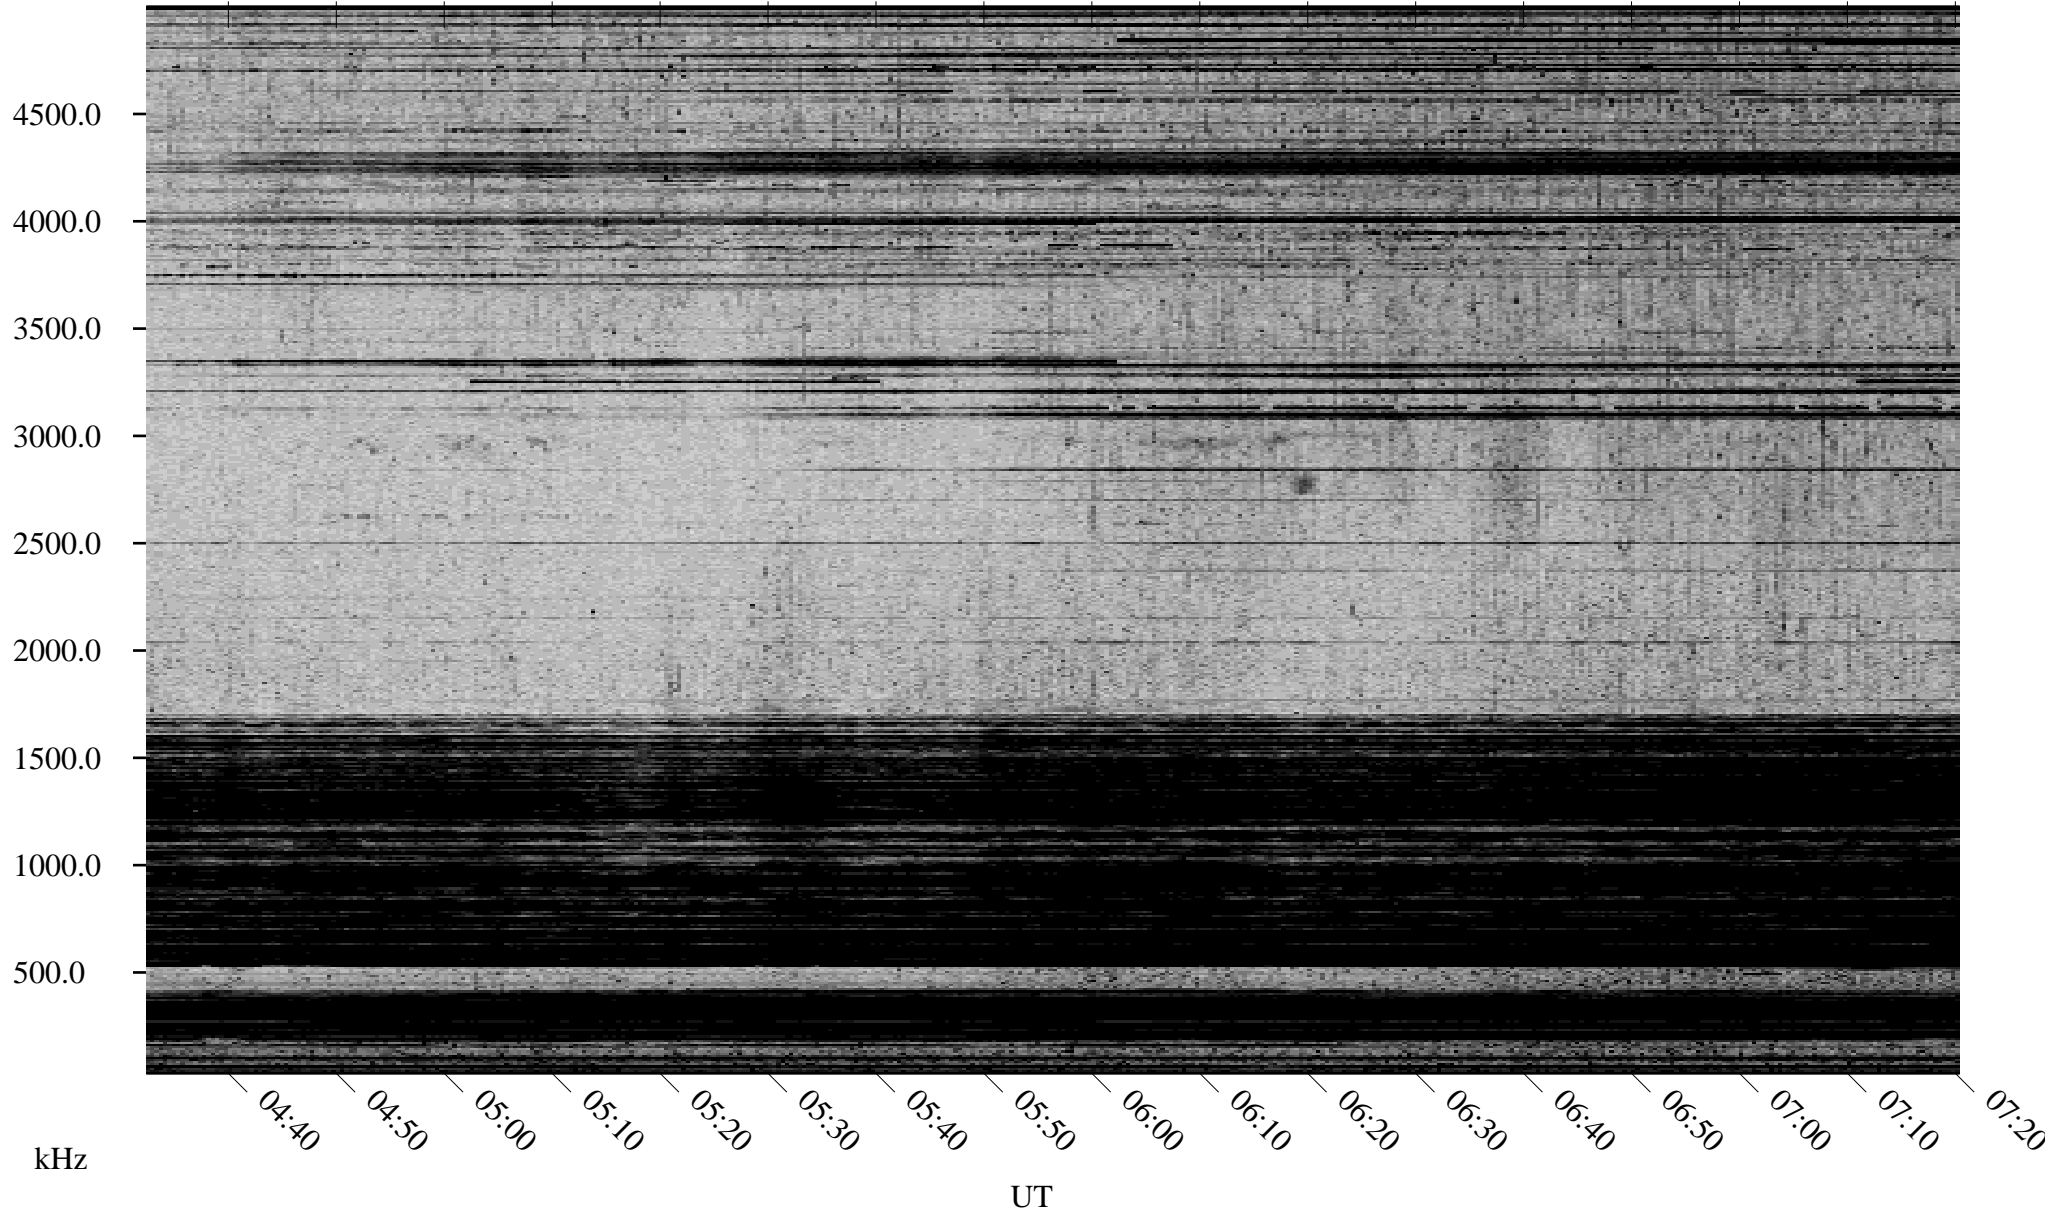

10/21/2002 Churchill, Manitoba

Linear Scale Black = 161 White = 15

ch02294l.r02m max_12

Page 1

10/21/2002 Churchill, Manitoba

Linear Scale Black = 161 White = 15

ch02294l.r02m max_12

Page 2

10/22/2002 Churchill, Manitoba

Linear Scale Black = 161 White = 15

ch02294l.r02m max_12

Page 3

10/22/2002 Churchill, Manitoba

Linear Scale Black = 161 White = 15

ch02294l.r02m max_12

Page 4

10/22/2002 Churchill, Manitoba

Linear Scale Black = 161 White = 15

ch02294l.r02m max_12

Page 5

10/22/2002 Churchill, Manitoba

Linear Scale Black = 161 White = 15

ch02294l.r02m max_12

Page 6

10/22/2002 Churchill, Manitoba

Linear Scale Black = 161 White = 15

ch02294l.r02m max_12

Page 7

10/22/2002 Churchill, Manitoba

Linear Scale Black = 161 White = 15

ch02294l.r02m max_12