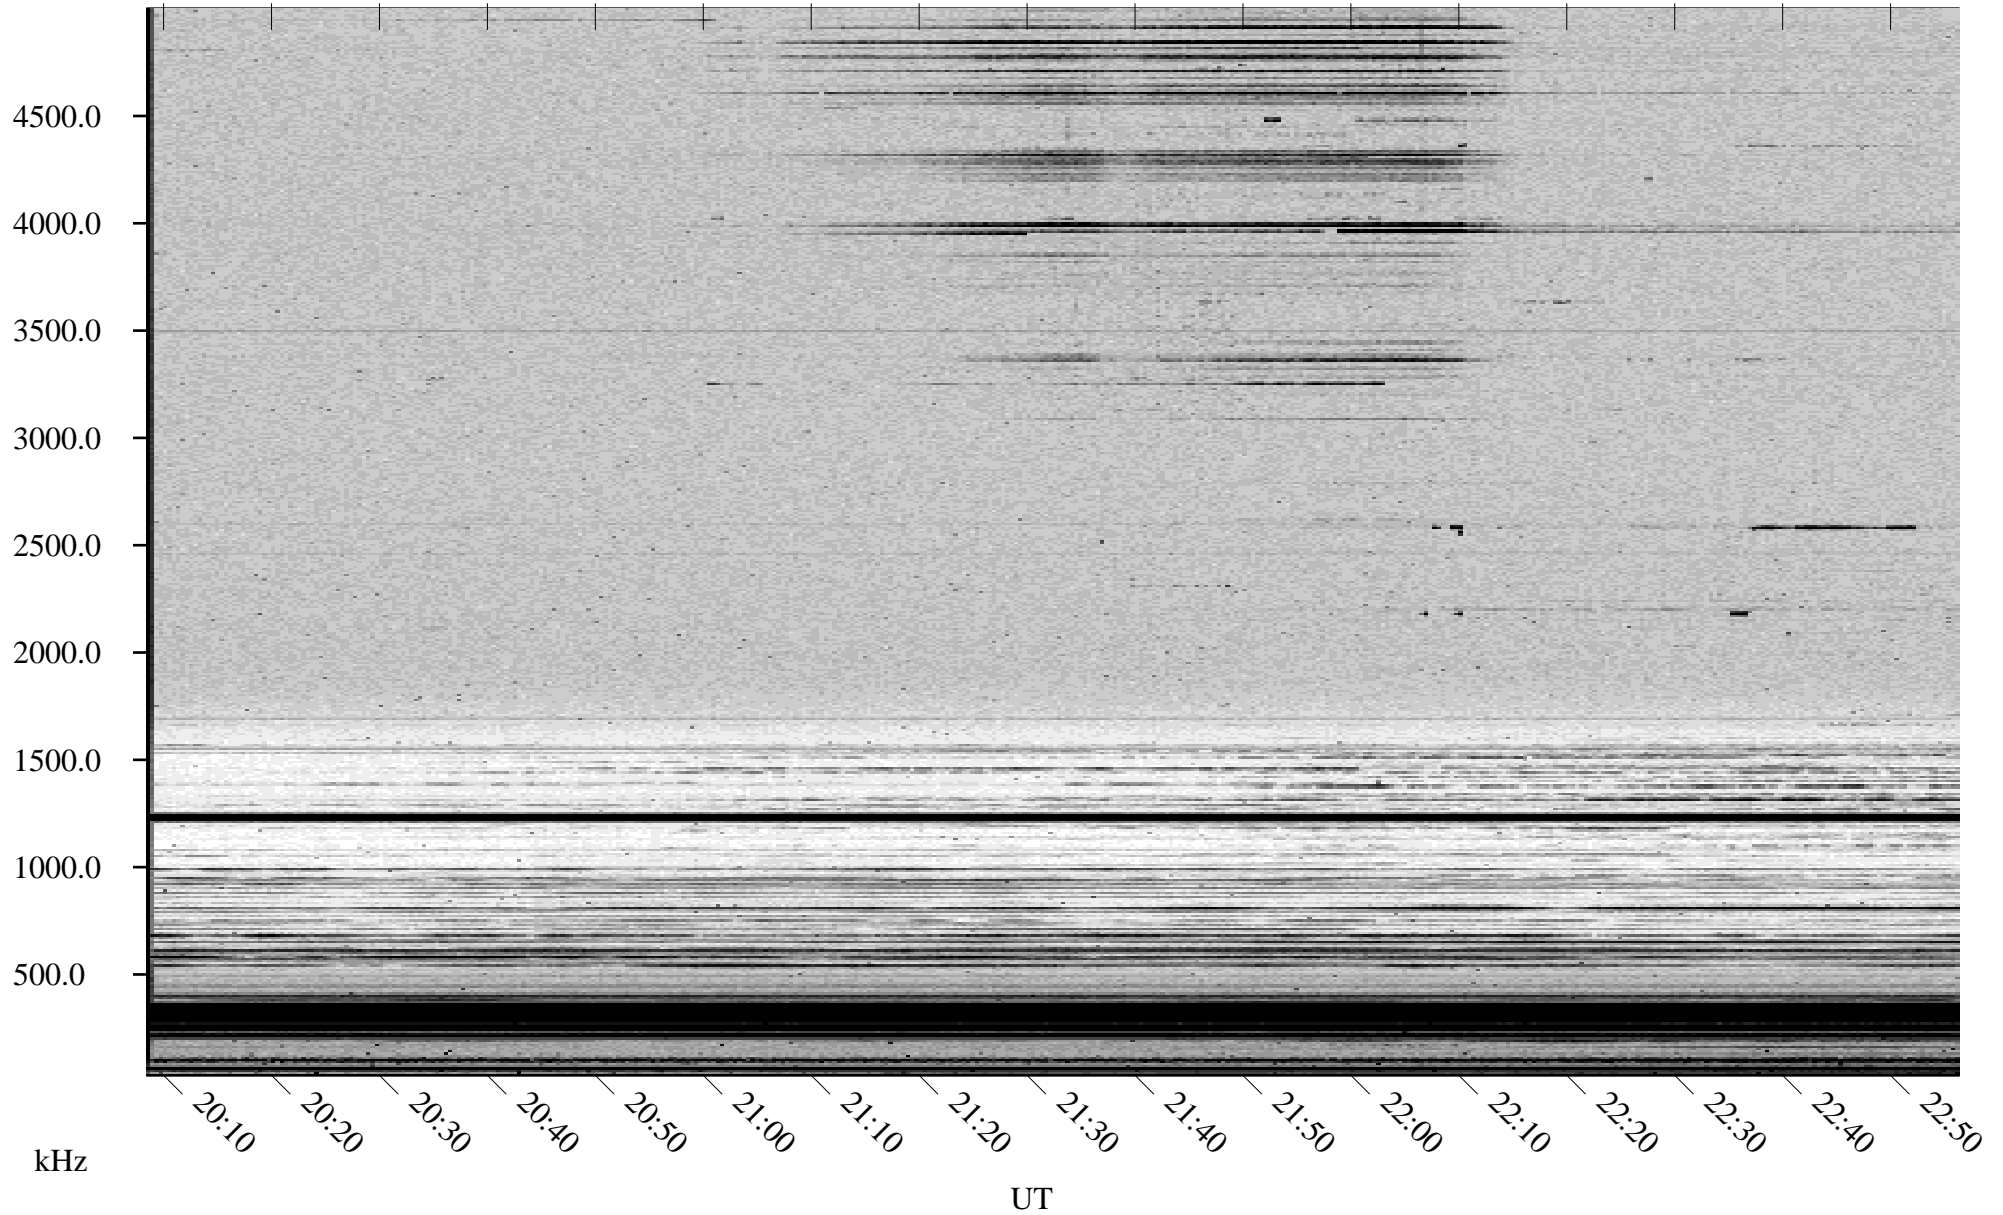

10/21/2002 Churchill, Manitoba

Linear Scale Black = 161 White = 15

ch02294l.r02m max_12

Page 1

10/21/2002 Churchill, Manitoba

Linear Scale Black = 161 White = 15

ch02294l.r02m max_12

Page 2

10/22/2002 Churchill, Manitoba

Linear Scale Black = 161 White = 15

ch02294l.r02m max_12

Page 3

10/22/2002 Churchill, Manitoba

Linear Scale Black = 161 White = 15

ch02294l.r02m max_12

Page 4

10/22/2002 Churchill, Manitoba

Linear Scale Black = 161 White = 15

ch02294l.r02m max_12

Page 5

10/22/2002 Churchill, Manitoba

Linear Scale Black = 161 White = 15

ch02294l.r02m max_12

Page 6

10/22/2002 Churchill, Manitoba

Linear Scale Black = 161 White = 15

ch02294l.r02m max_12

Page 7

10/22/2002 Churchill, Manitoba

Linear Scale Black = 161 White = 15

ch02294l.r02m max_12