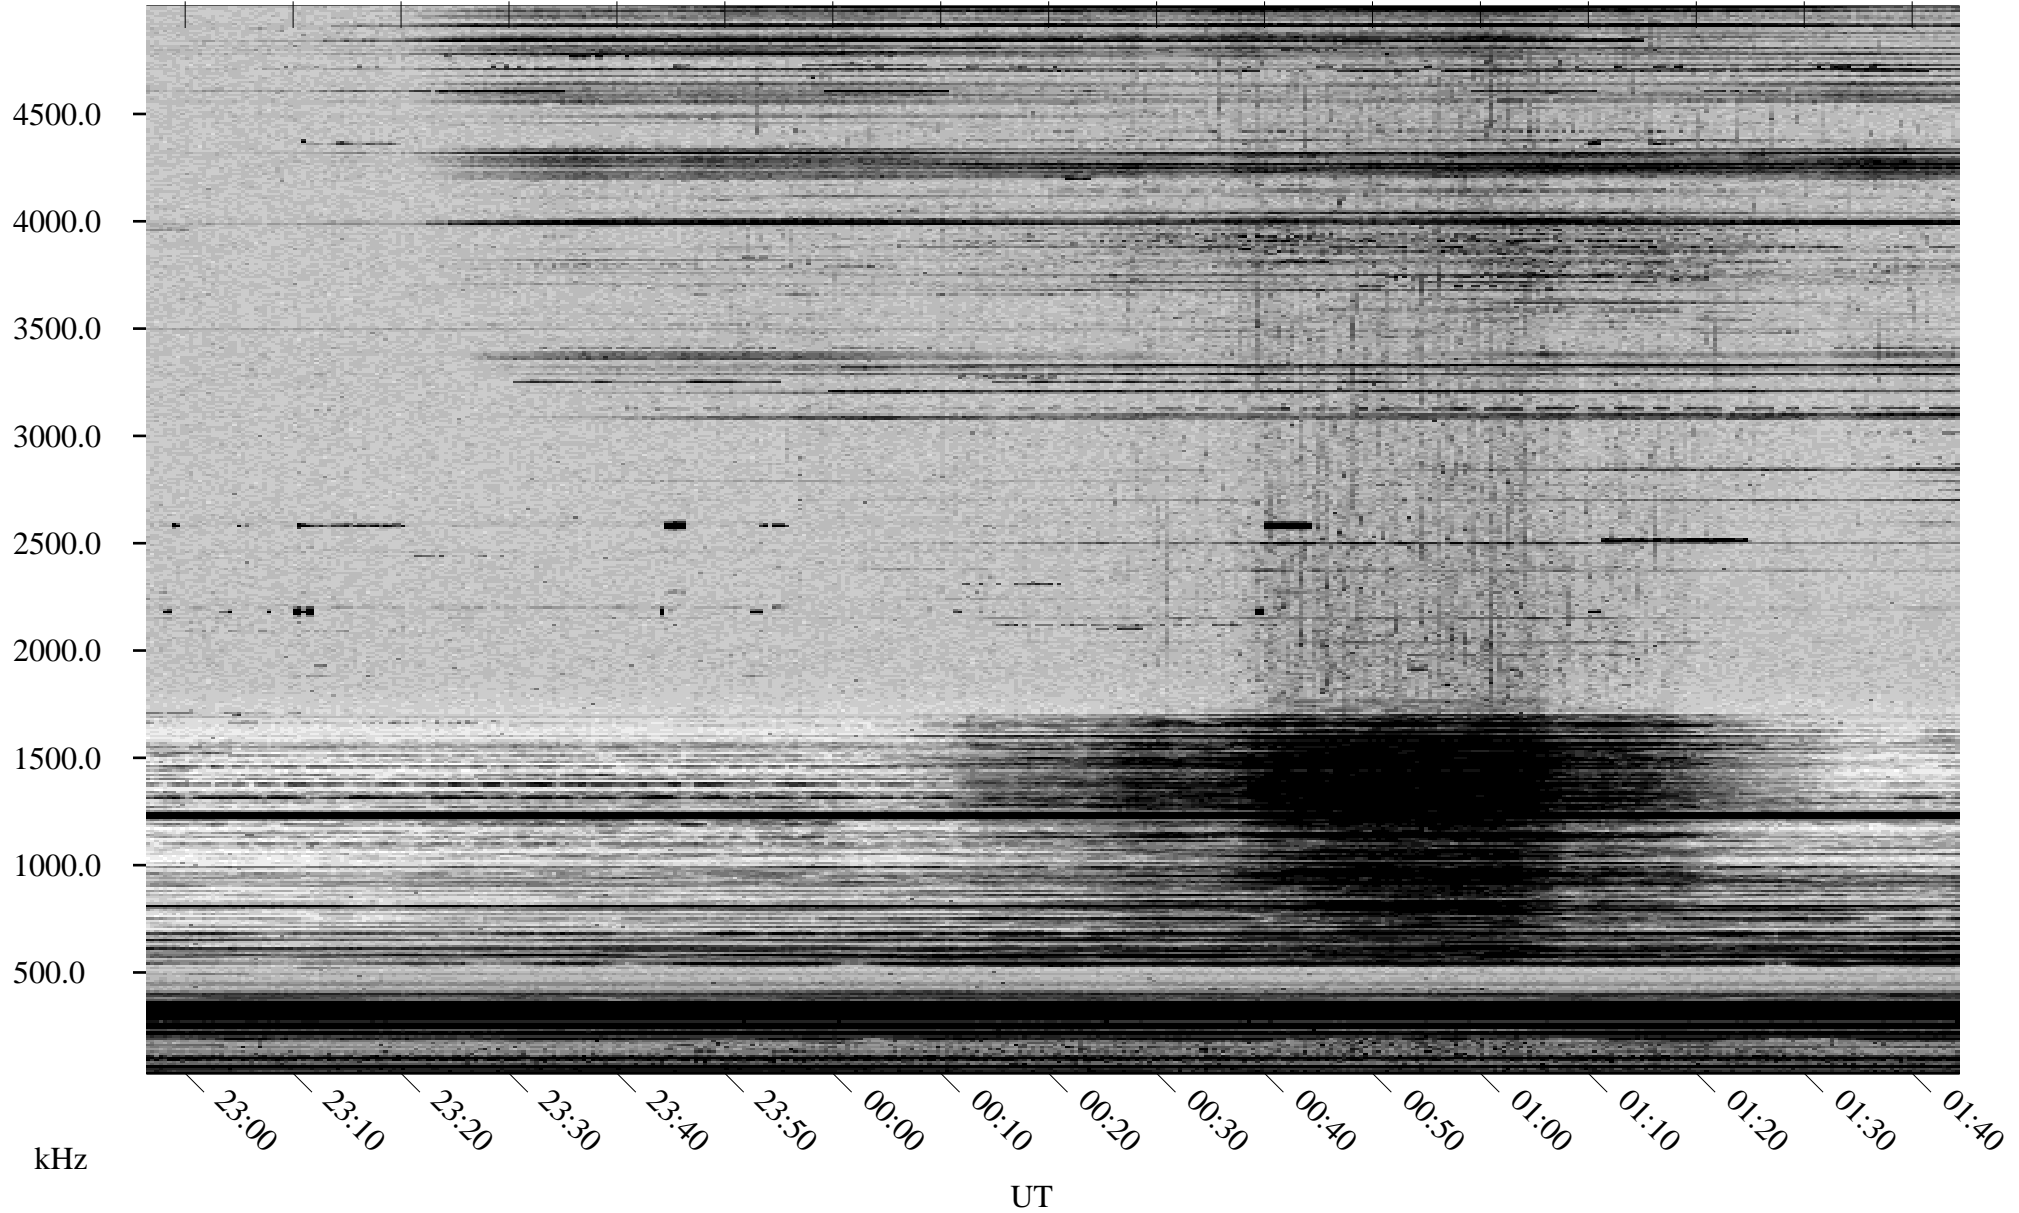

10/21/2002 Churchill, Manitoba

Linear Scale Black = 161 White = 15

ch02294l.r02m max_12

Page 1

10/21/2002 Churchill, Manitoba

Linear Scale Black = 161 White = 15

ch02294l.r02m max_12

Page 2

10/22/2002 Churchill, Manitoba

Linear Scale Black = 161 White = 15

ch02294l.r02m max_12

Page 3

10/22/2002 Churchill, Manitoba

Linear Scale Black = 161 White = 15

ch02294l.r02m max_12

Page 4

10/22/2002 Churchill, Manitoba

Linear Scale Black = 161 White = 15

ch02294l.r02m max_12

Page 5

10/22/2002 Churchill, Manitoba

Linear Scale Black = 161 White = 15

ch02294l.r02m max_12

Page 6

10/22/2002 Churchill, Manitoba

Linear Scale Black = 161 White = 15

ch02294l.r02m max_12

Page 7

10/22/2002 Churchill, Manitoba

Linear Scale Black = 161 White = 15

ch02294l.r02m max_12