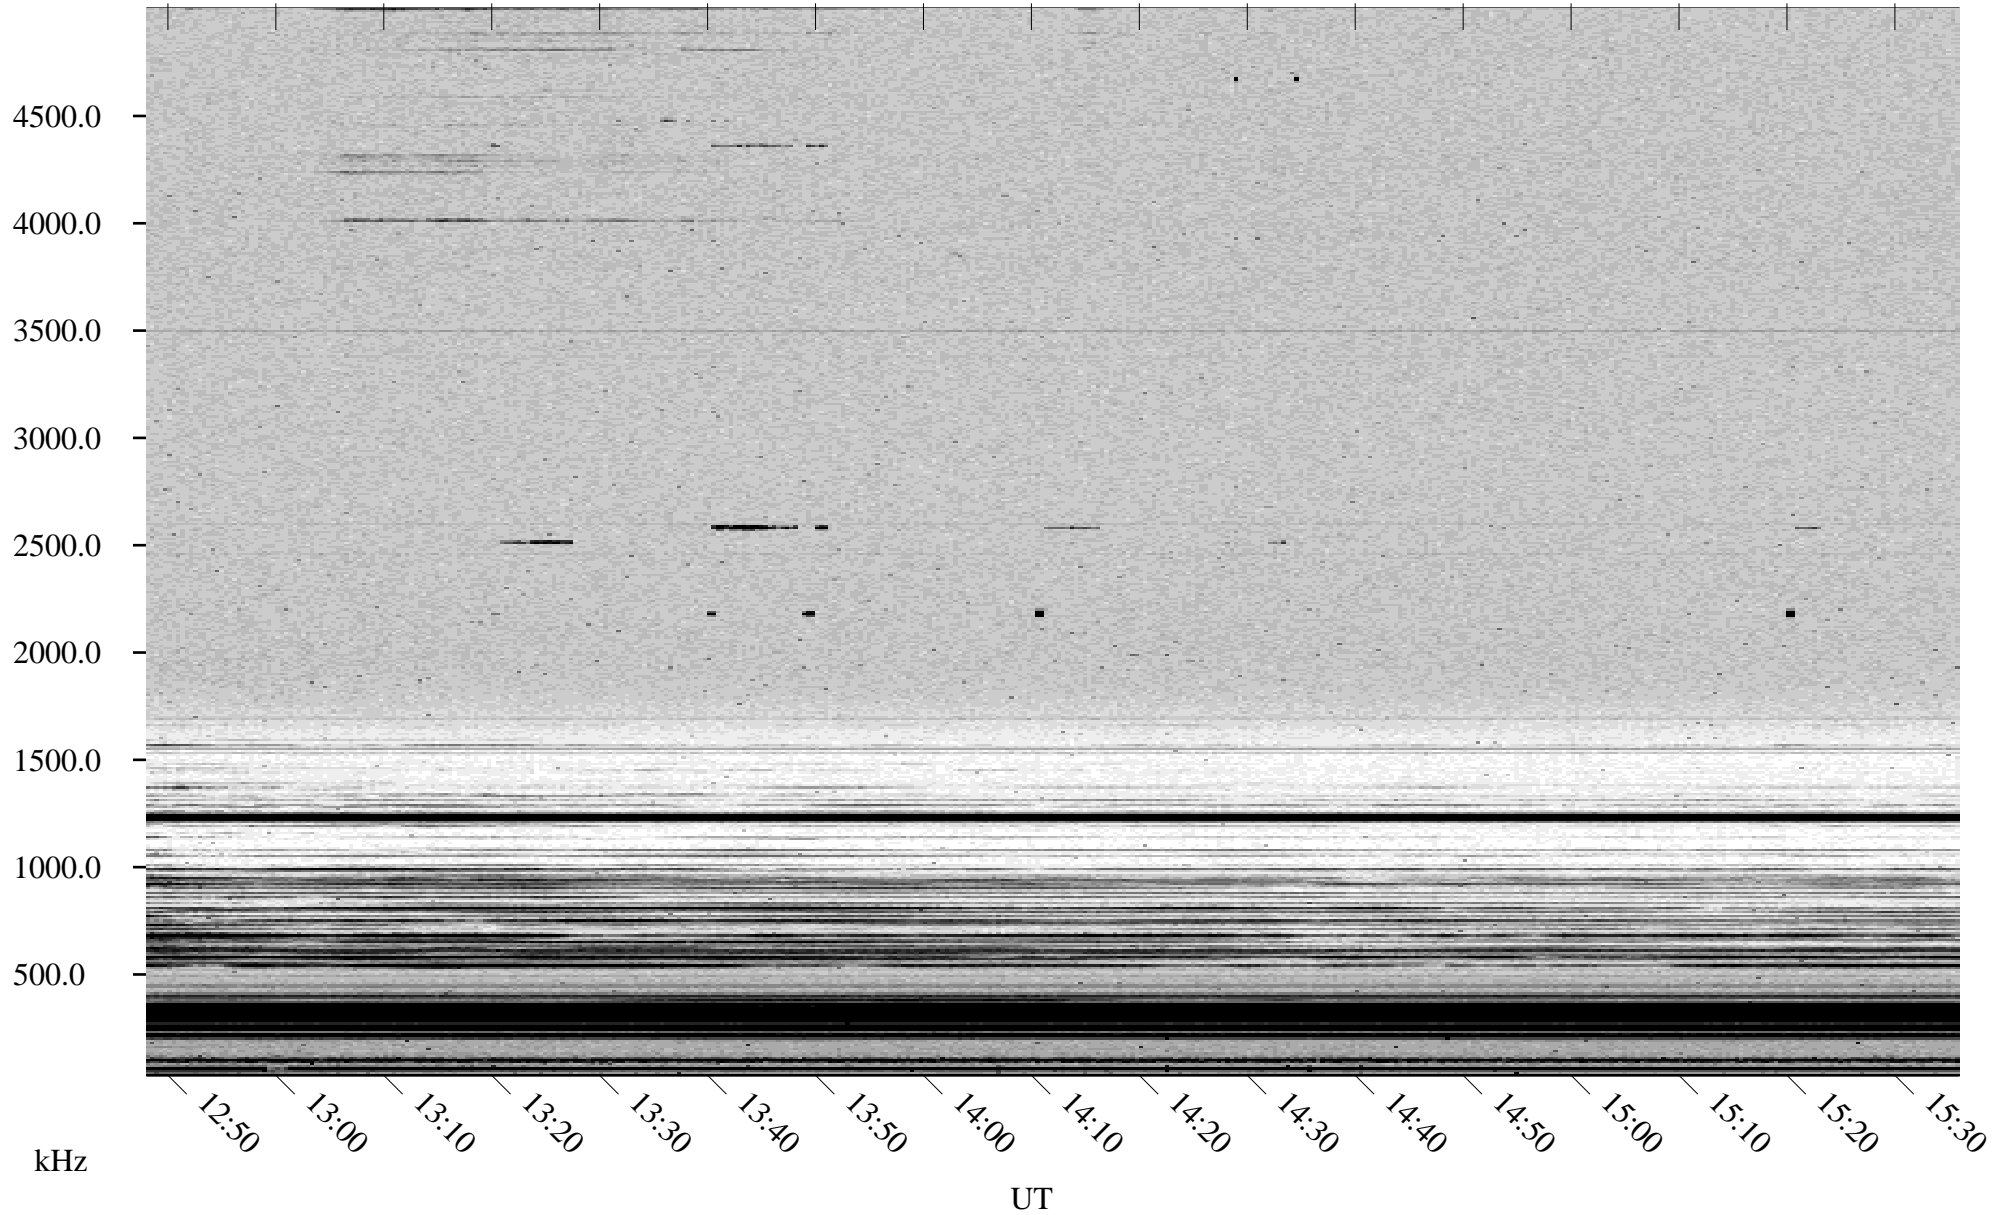

10/24/2002 Churchill, Manitoba

Linear Scale Black = 161 White = 15

ch02297l.r00m max_12

Page 1

10/24/2002 Churchill, Manitoba

Linear Scale Black = 161 White = 15

ch02297l.r00m max_12

Page 2

10/25/2002 Churchill, Manitoba

Linear Scale Black = 161 White = 15

ch02297l.r00m max_12

Page 3

10/25/2002 Churchill, Manitoba

Linear Scale Black = 161 White = 15

ch02297l.r00m max_12

Page 4

10/25/2002 Churchill, Manitoba

Linear Scale Black = 161 White = 15

ch02297l.r00m max_12

Page 5

10/25/2002 Churchill, Manitoba

Linear Scale Black = 161 White = 15

ch02297l.r00m max_12

Page 6

10/25/2002 Churchill, Manitoba

Linear Scale Black = 161 White = 15

ch02297l.r00m max_12

Page 7

10/25/2002 Churchill, Manitoba

Linear Scale Black = 161 White = 15

ch02297l.r00m max_12