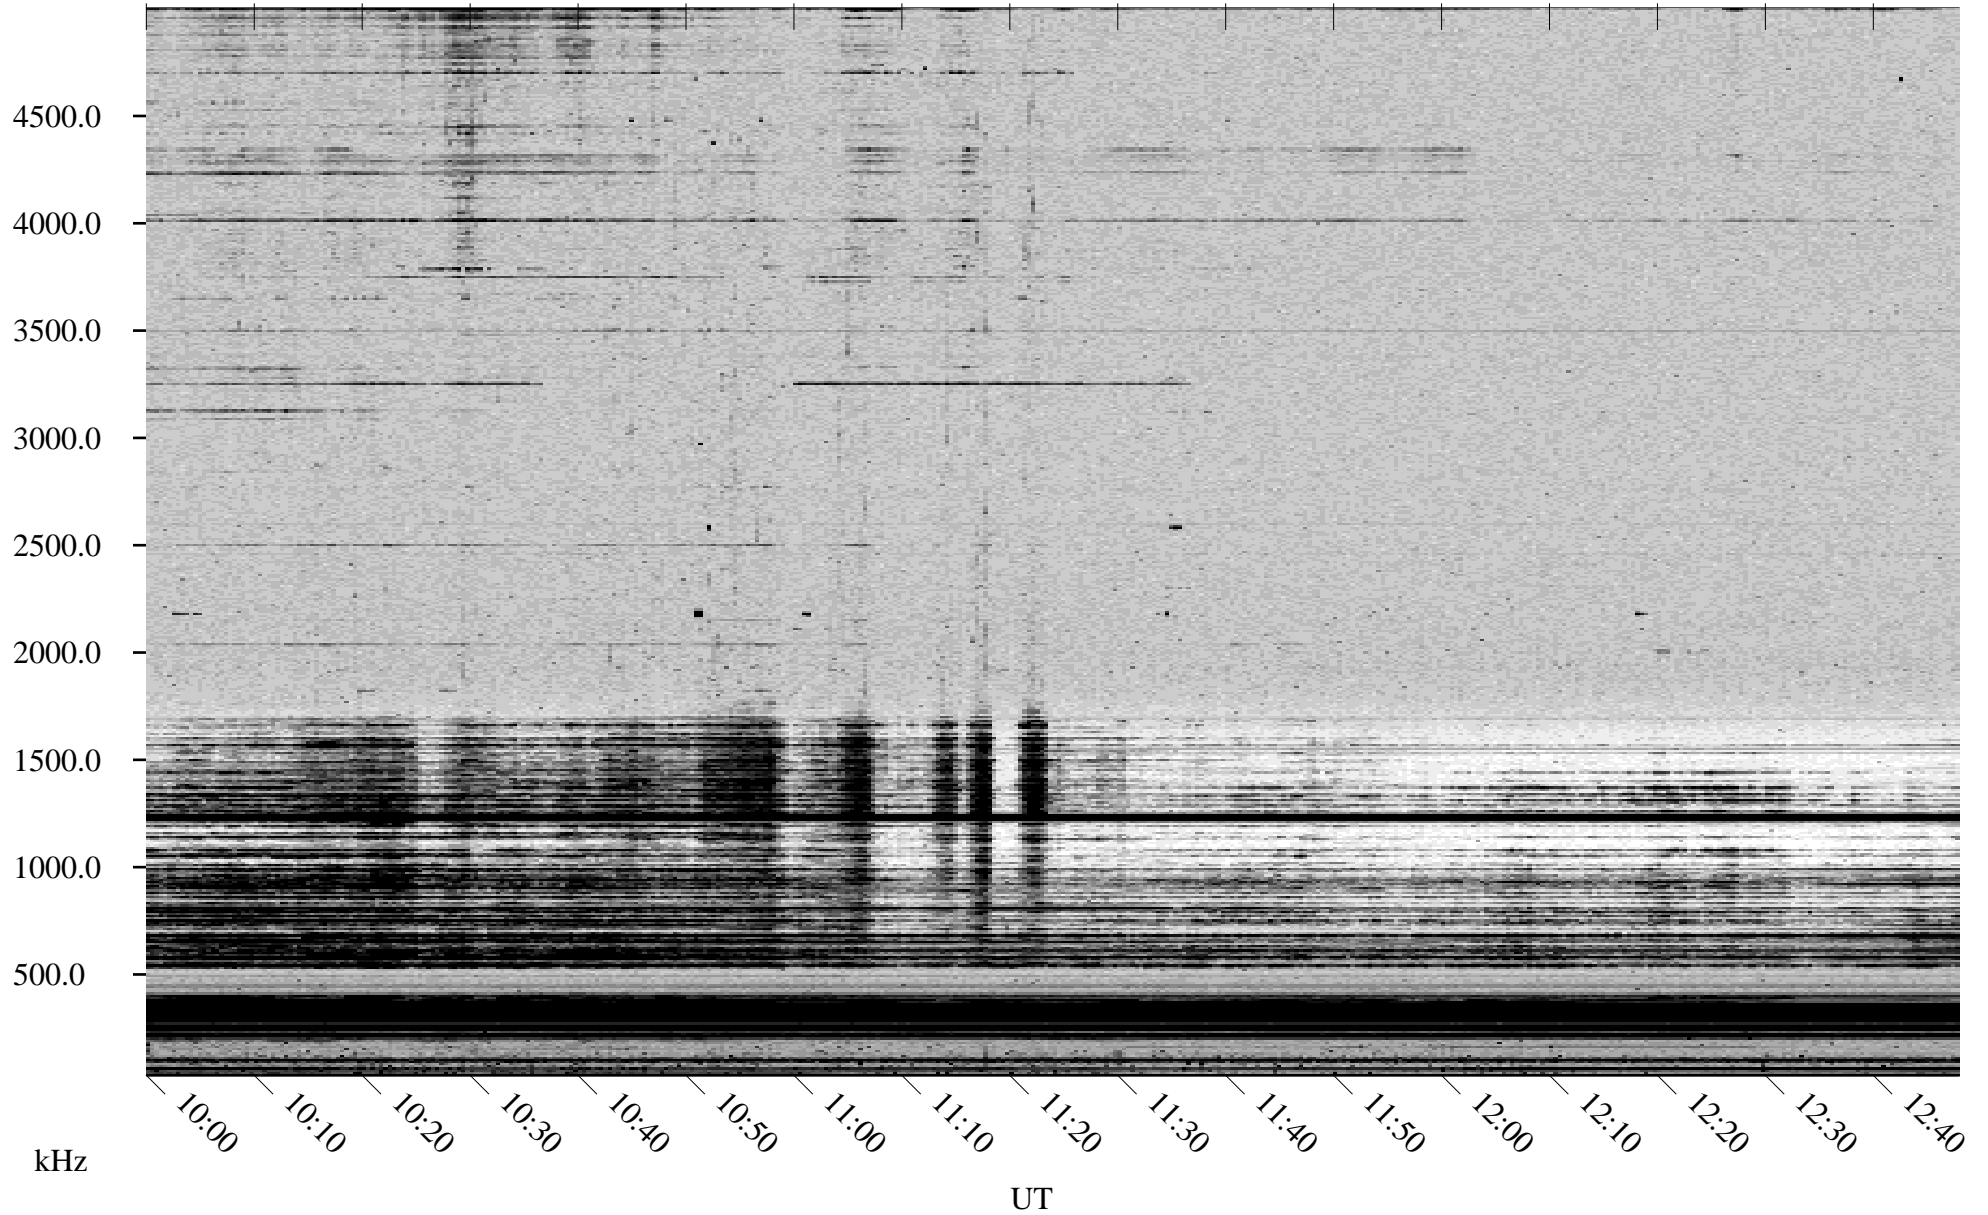

10/24/2002 Churchill, Manitoba

Linear Scale Black = 161 White = 15

ch02297l.r00m max_12

Page 1

10/24/2002 Churchill, Manitoba

Linear Scale Black = 161 White = 15

ch02297l.r00m max_12

Page 2

10/25/2002 Churchill, Manitoba

Linear Scale Black = 161 White = 15

ch02297l.r00m max_12

Page 3

10/25/2002 Churchill, Manitoba

Linear Scale Black = 161 White = 15

ch02297l.r00m max_12

Page 4

10/25/2002 Churchill, Manitoba

Linear Scale Black = 161 White = 15

ch02297l.r00m max_12

Page 5

10/25/2002 Churchill, Manitoba

Linear Scale Black = 161 White = 15

ch02297l.r00m max_12

Page 6

10/25/2002 Churchill, Manitoba

Linear Scale Black = 161 White = 15

ch02297l.r00m max_12

Page 7

10/25/2002 Churchill, Manitoba

Linear Scale Black = 161 White = 15

ch02297l.r00m max_12