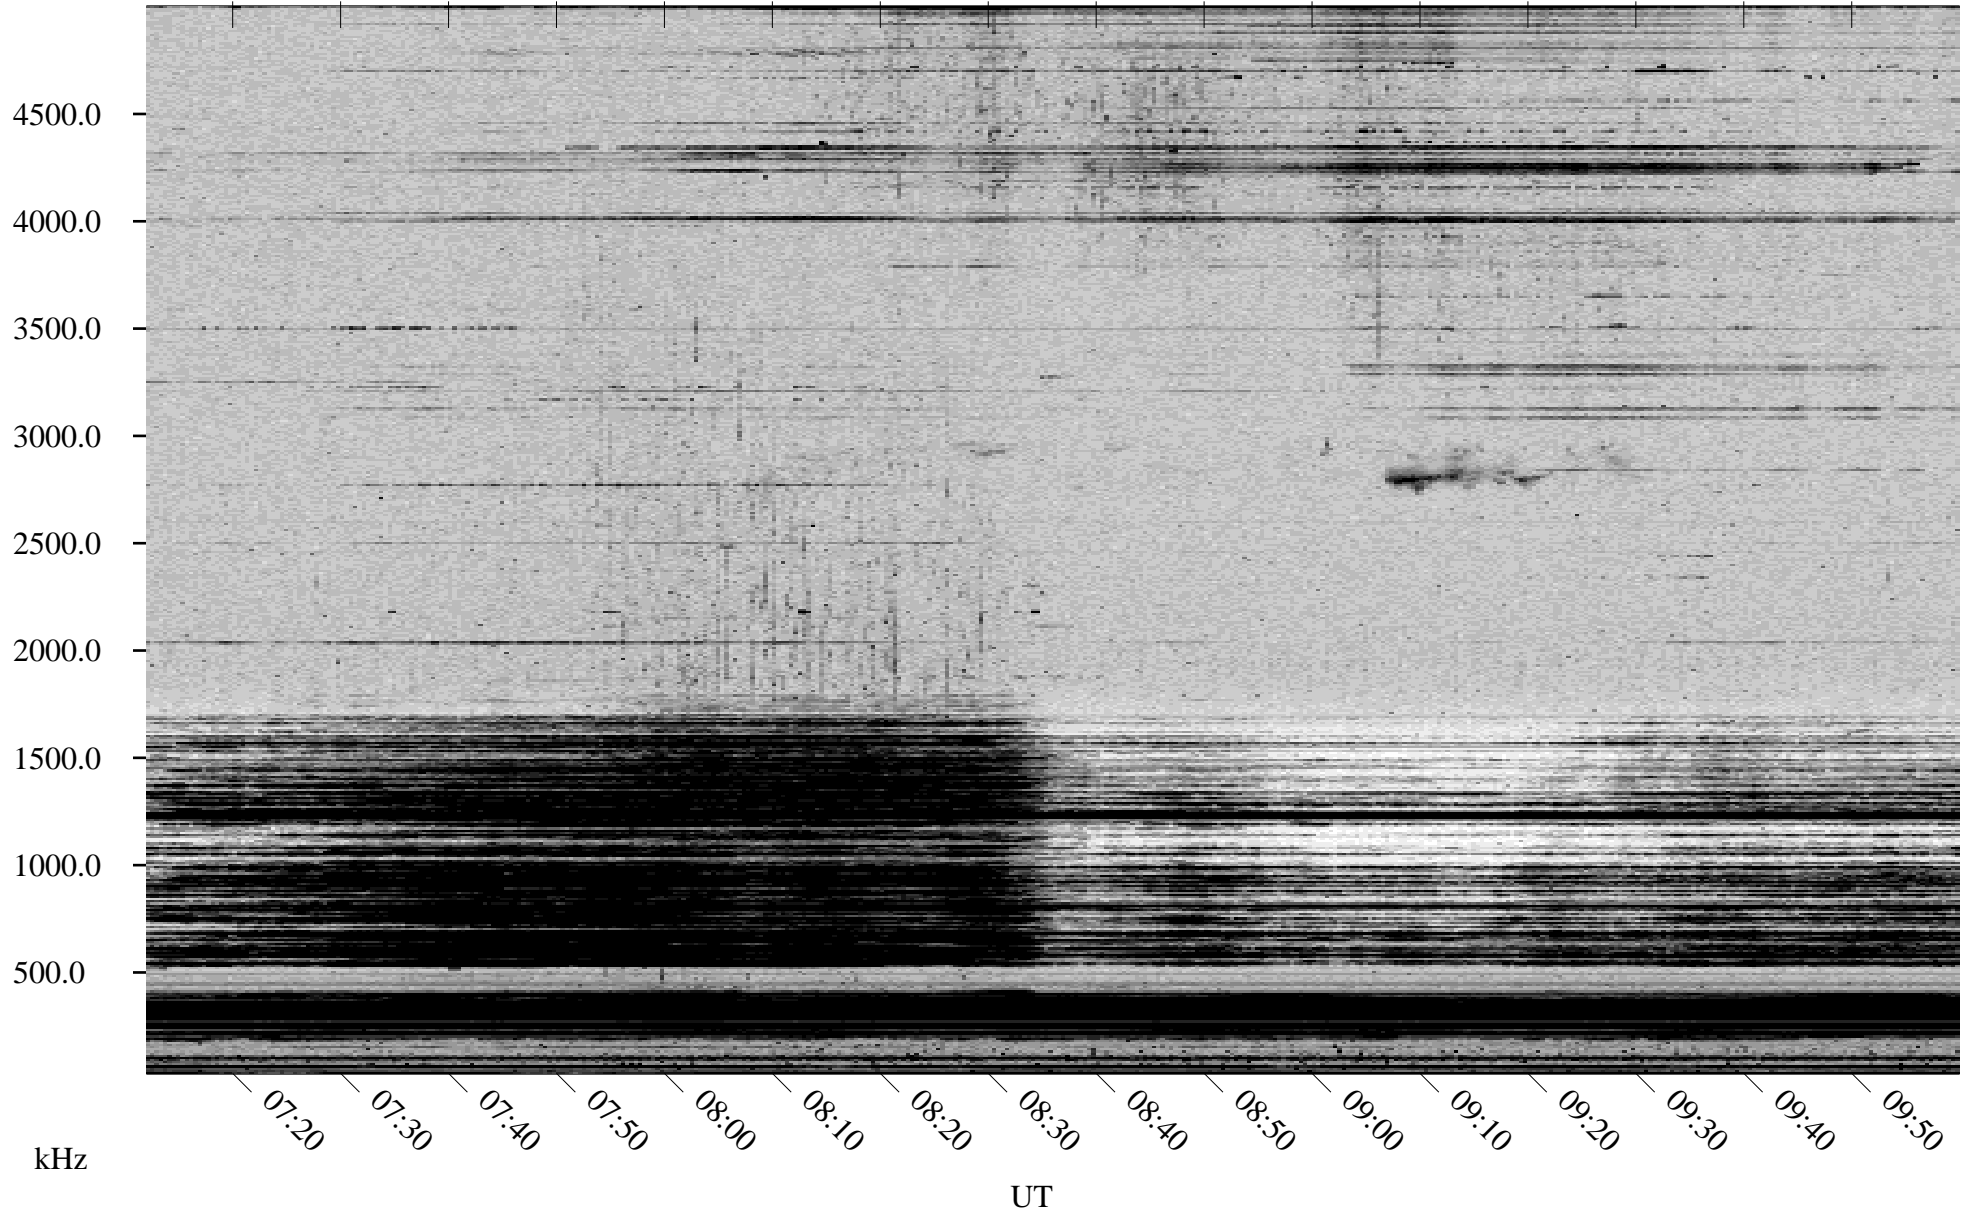

10/24/2002 Churchill, Manitoba

Linear Scale Black = 161 White = 15

ch02297l.r00m max_12

Page 1

10/24/2002 Churchill, Manitoba

Linear Scale Black = 161 White = 15

ch02297l.r00m max_12

Page 2

10/25/2002 Churchill, Manitoba

Linear Scale Black = 161 White = 15

ch02297l.r00m max_12

Page 3

10/25/2002 Churchill, Manitoba

Linear Scale Black = 161 White = 15

ch02297l.r00m max_12

Page 4

10/25/2002 Churchill, Manitoba

Linear Scale Black = 161 White = 15

ch02297l.r00m max_12

Page 5

10/25/2002 Churchill, Manitoba

Linear Scale Black = 161 White = 15

ch02297l.r00m max_12

Page 6

10/25/2002 Churchill, Manitoba

Linear Scale Black = 161 White = 15

ch02297l.r00m max_12

Page 7

10/25/2002 Churchill, Manitoba

Linear Scale Black = 161 White = 15

ch02297l.r00m max_12