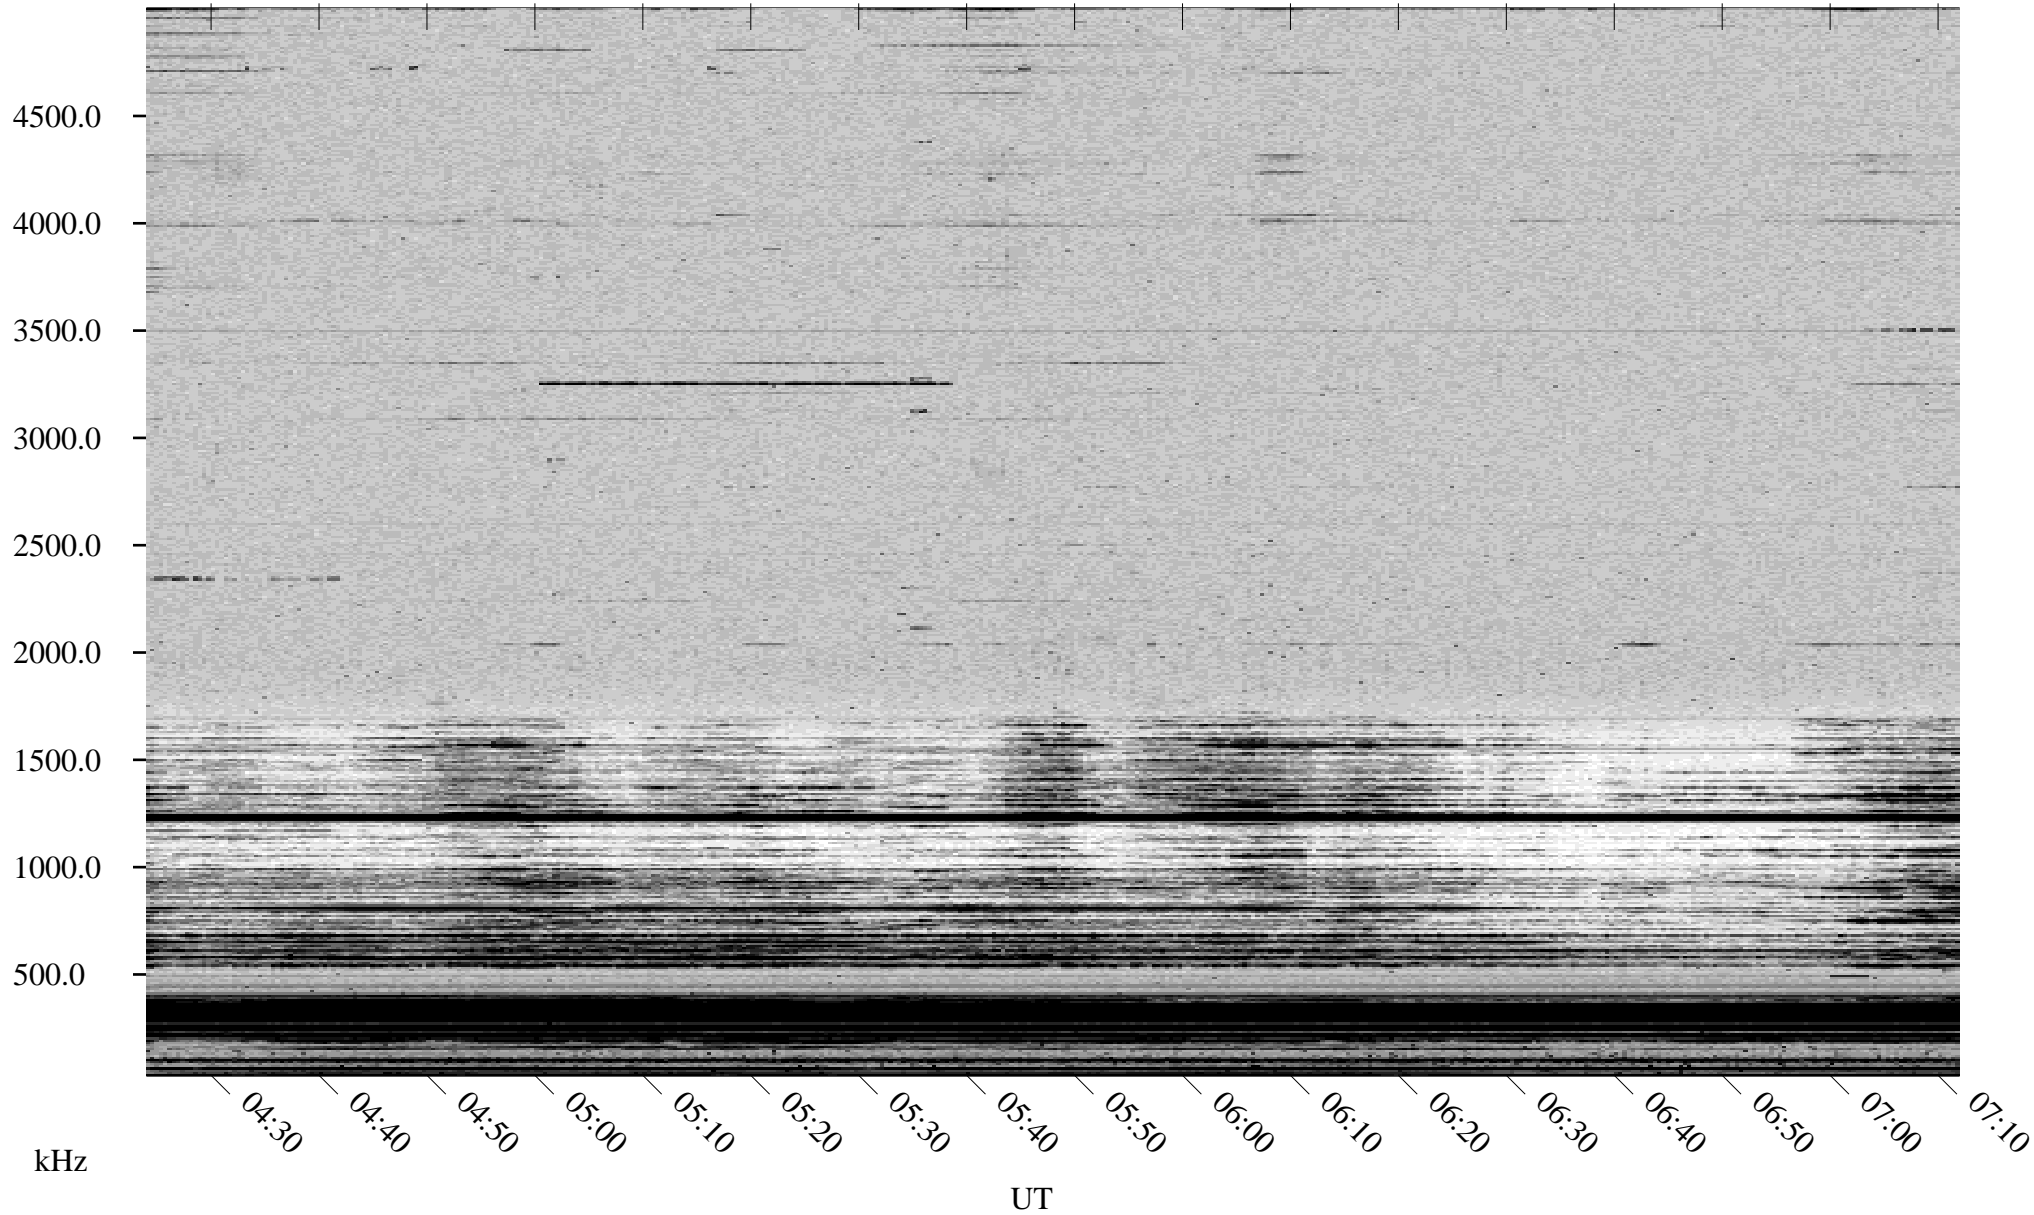

10/24/2002 Churchill, Manitoba

Linear Scale Black = 161 White = 15

ch02297l.r00m max_12

Page 1

10/24/2002 Churchill, Manitoba

Linear Scale Black = 161 White = 15

ch02297l.r00m max_12

Page 2

10/25/2002 Churchill, Manitoba

Linear Scale Black = 161 White = 15

ch02297l.r00m max_12

Page 3

10/25/2002 Churchill, Manitoba

Linear Scale Black = 161 White = 15

ch02297l.r00m max_12

Page 4

10/25/2002 Churchill, Manitoba

Linear Scale Black = 161 White = 15

ch02297l.r00m max_12

Page 5

10/25/2002 Churchill, Manitoba

Linear Scale Black = 161 White = 15

ch02297l.r00m max_12

Page 6

10/25/2002 Churchill, Manitoba

Linear Scale Black = 161 White = 15

ch02297l.r00m max_12

Page 7

10/25/2002 Churchill, Manitoba

Linear Scale Black = 161 White = 15

ch02297l.r00m max_12