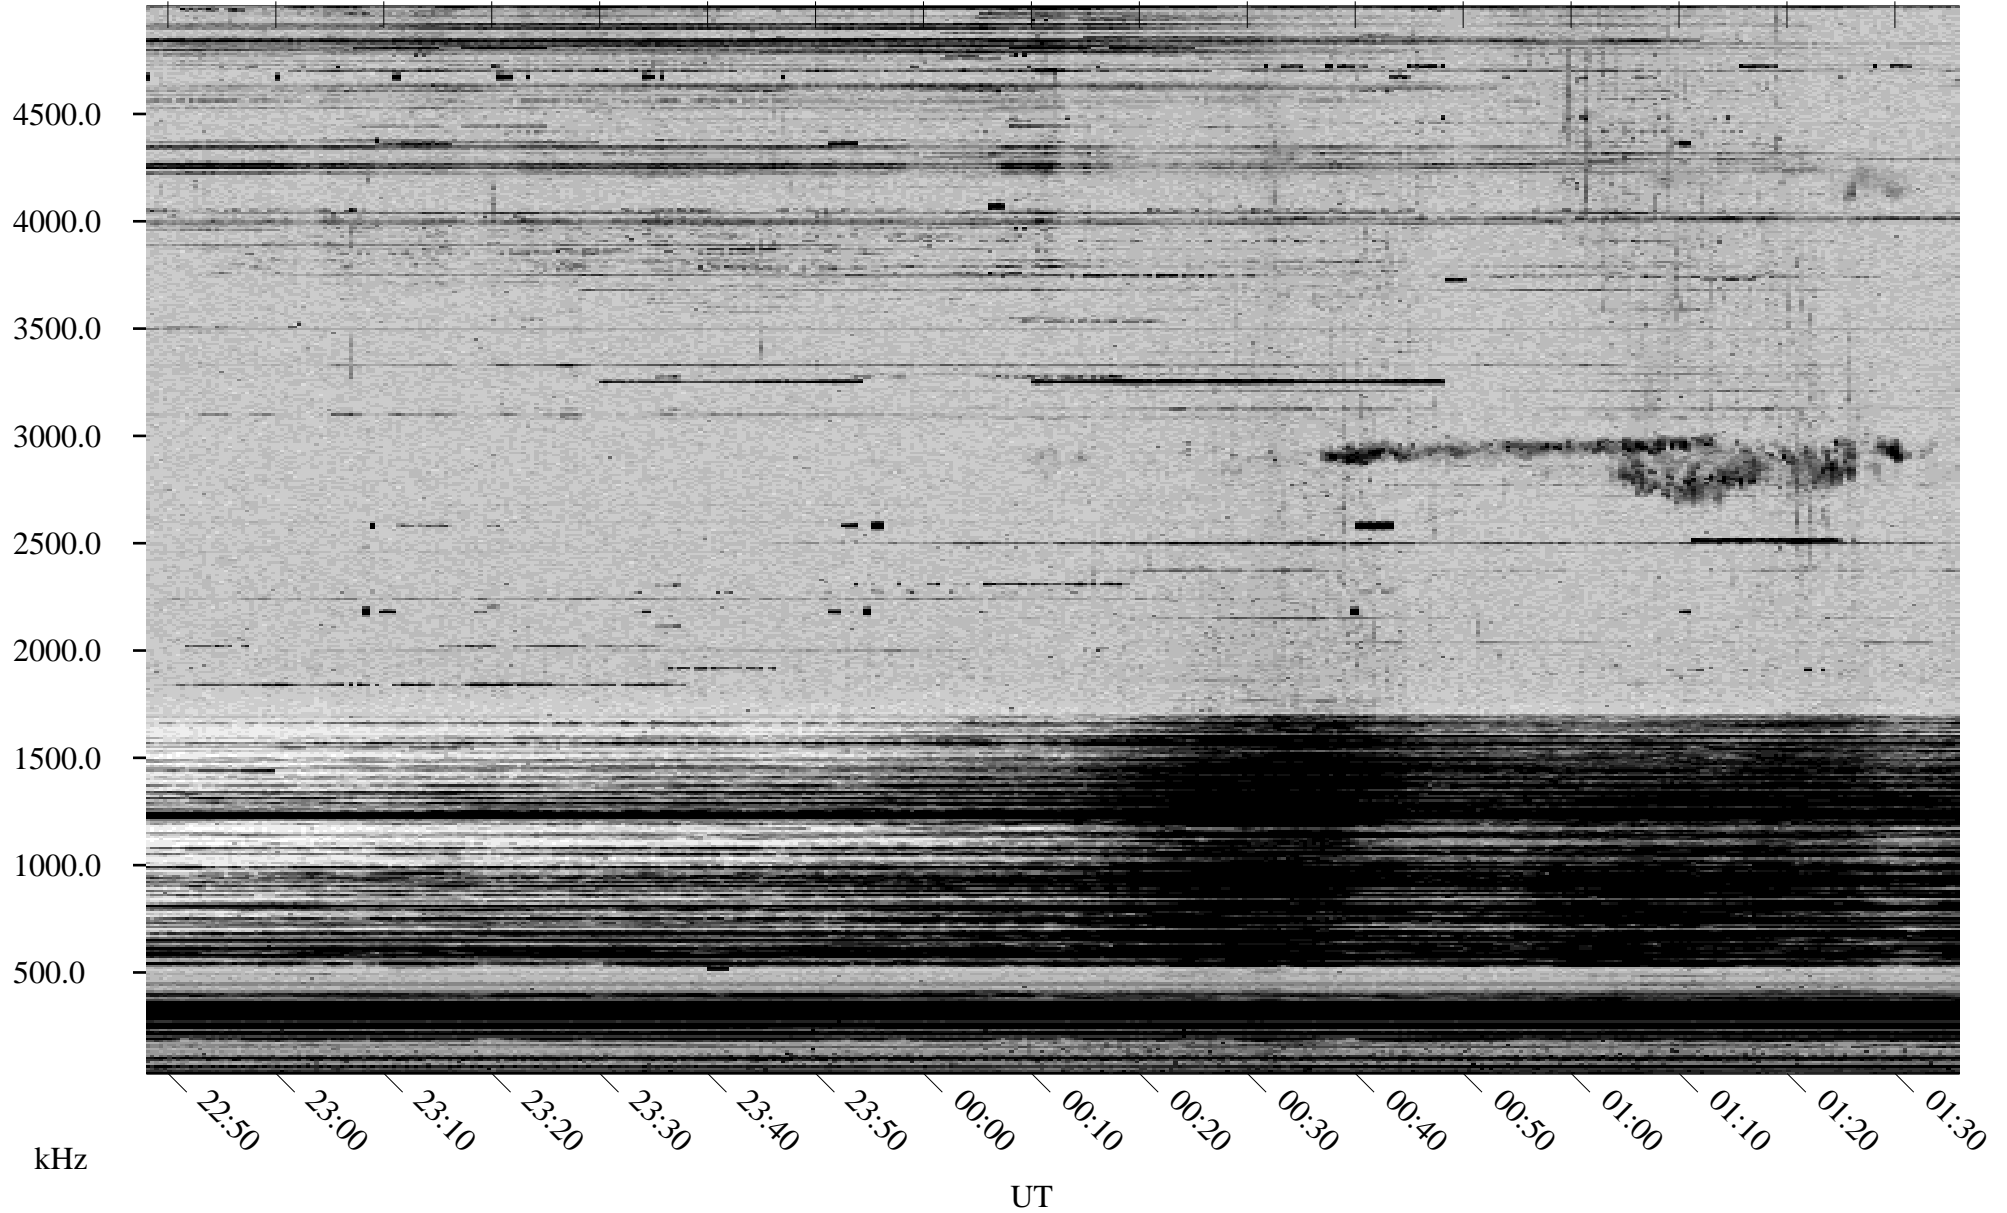

10/24/2002 Churchill, Manitoba

Linear Scale Black = 161 White = 15

ch02297l.r00m max_12

Page 1

10/24/2002 Churchill, Manitoba

Linear Scale Black = 161 White = 15

ch02297l.r00m max_12

Page 2

10/25/2002 Churchill, Manitoba

Linear Scale Black = 161 White = 15

ch02297l.r00m max_12

Page 3

10/25/2002 Churchill, Manitoba

Linear Scale Black = 161 White = 15

ch02297l.r00m max_12

Page 4

10/25/2002 Churchill, Manitoba

Linear Scale Black = 161 White = 15

ch02297l.r00m max_12

Page 5

10/25/2002 Churchill, Manitoba

Linear Scale Black = 161 White = 15

ch02297l.r00m max_12

Page 6

10/25/2002 Churchill, Manitoba

Linear Scale Black = 161 White = 15

ch02297l.r00m max_12

Page 7

10/25/2002 Churchill, Manitoba

Linear Scale Black = 161 White = 15

ch02297l.r00m max_12