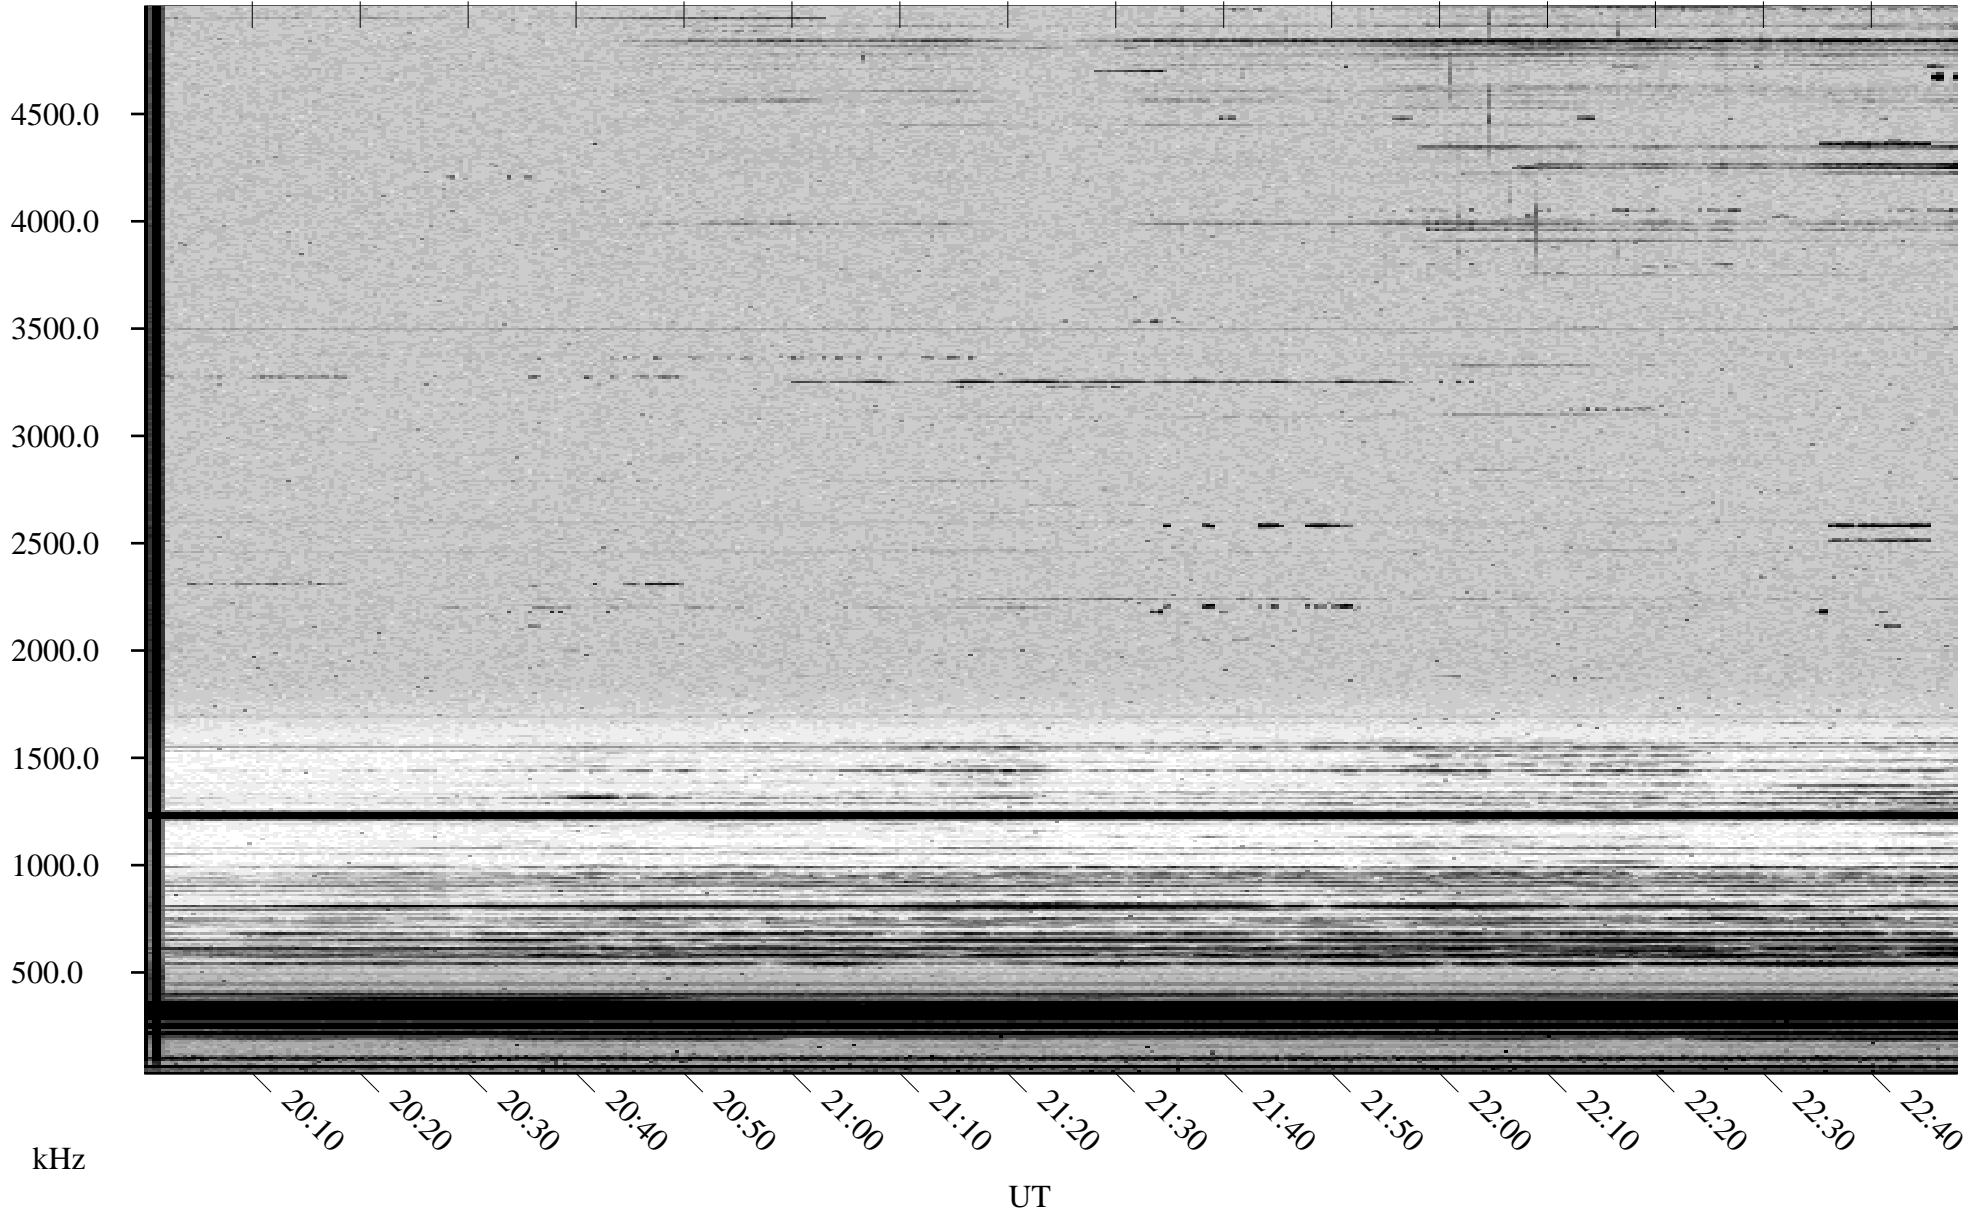

10/24/2002 Churchill, Manitoba

Linear Scale Black = 161 White = 15

ch02297l.r00m max_12

Page 1

10/24/2002 Churchill, Manitoba

Linear Scale Black = 161 White = 15

ch02297l.r00m max_12

Page 2

10/25/2002 Churchill, Manitoba

Linear Scale Black = 161 White = 15

ch02297l.r00m max_12

Page 3

10/25/2002 Churchill, Manitoba

Linear Scale Black = 161 White = 15

ch02297l.r00m max_12

Page 4

10/25/2002 Churchill, Manitoba

Linear Scale Black = 161 White = 15

ch02297l.r00m max_12

Page 5

10/25/2002 Churchill, Manitoba

Linear Scale Black = 161 White = 15

ch02297l.r00m max_12

Page 6

10/25/2002 Churchill, Manitoba

Linear Scale Black = 161 White = 15

ch02297l.r00m max_12

Page 7

10/25/2002 Churchill, Manitoba

Linear Scale Black = 161 White = 15

ch02297l.r00m max_12