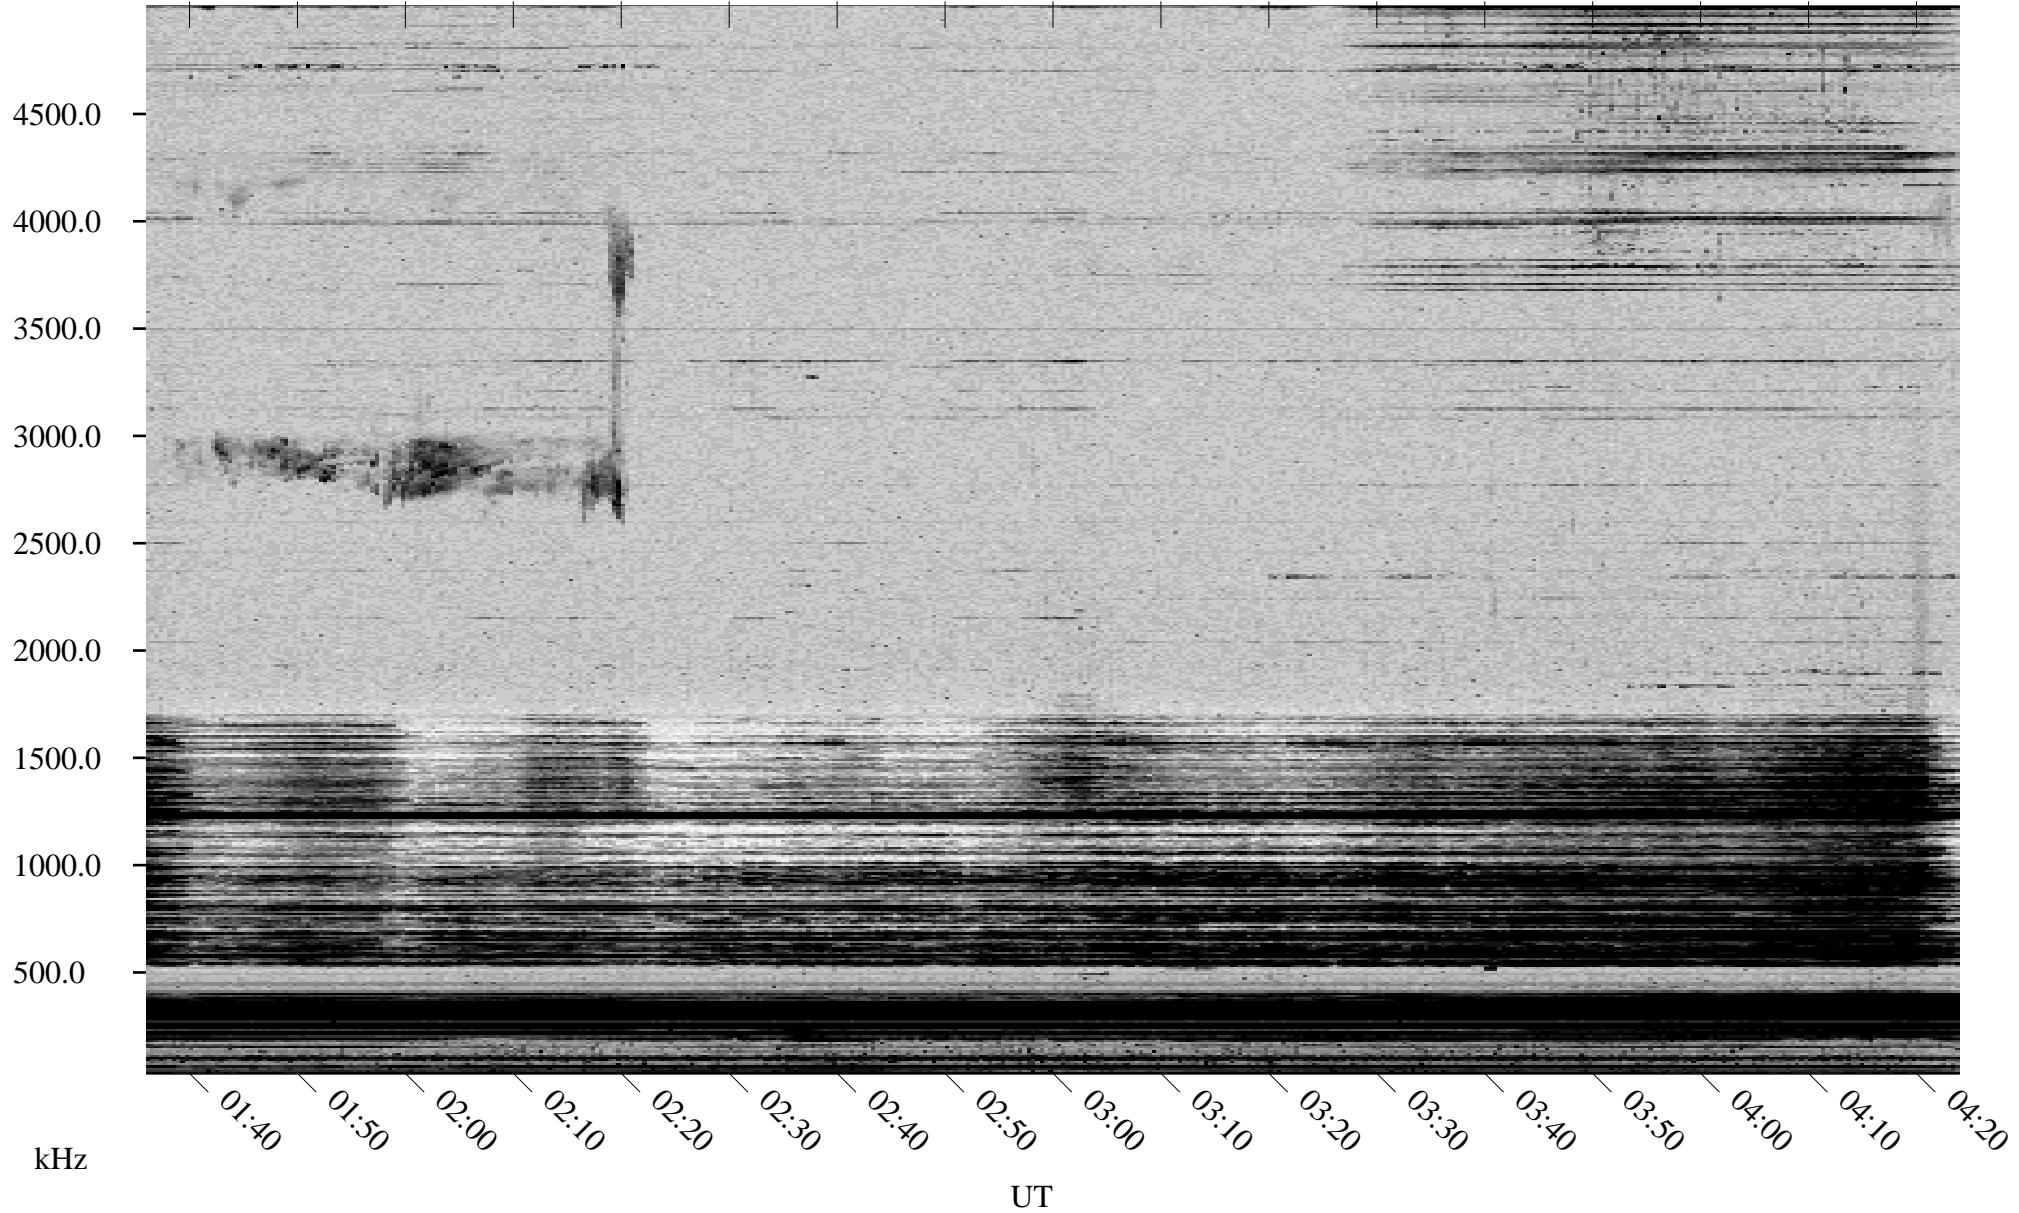

10/24/2002 Churchill, Manitoba

Linear Scale Black = 161 White = 15

ch02297l.r00m max_12

Page 1

10/24/2002 Churchill, Manitoba

Linear Scale Black = 161 White = 15

ch02297l.r00m max_12

Page 2

10/25/2002 Churchill, Manitoba

Linear Scale Black = 161 White = 15

ch02297l.r00m max_12

Page 3

10/25/2002 Churchill, Manitoba

Linear Scale Black = 161 White = 15

ch02297l.r00m max_12

Page 4

10/25/2002 Churchill, Manitoba

Linear Scale Black = 161 White = 15

ch02297l.r00m max_12

Page 5

10/25/2002 Churchill, Manitoba

Linear Scale Black = 161 White = 15

ch02297l.r00m max_12

Page 6

10/25/2002 Churchill, Manitoba

Linear Scale Black = 161 White = 15

ch02297l.r00m max_12

Page 7

10/25/2002 Churchill, Manitoba

Linear Scale Black = 161 White = 15

ch02297l.r00m max_12