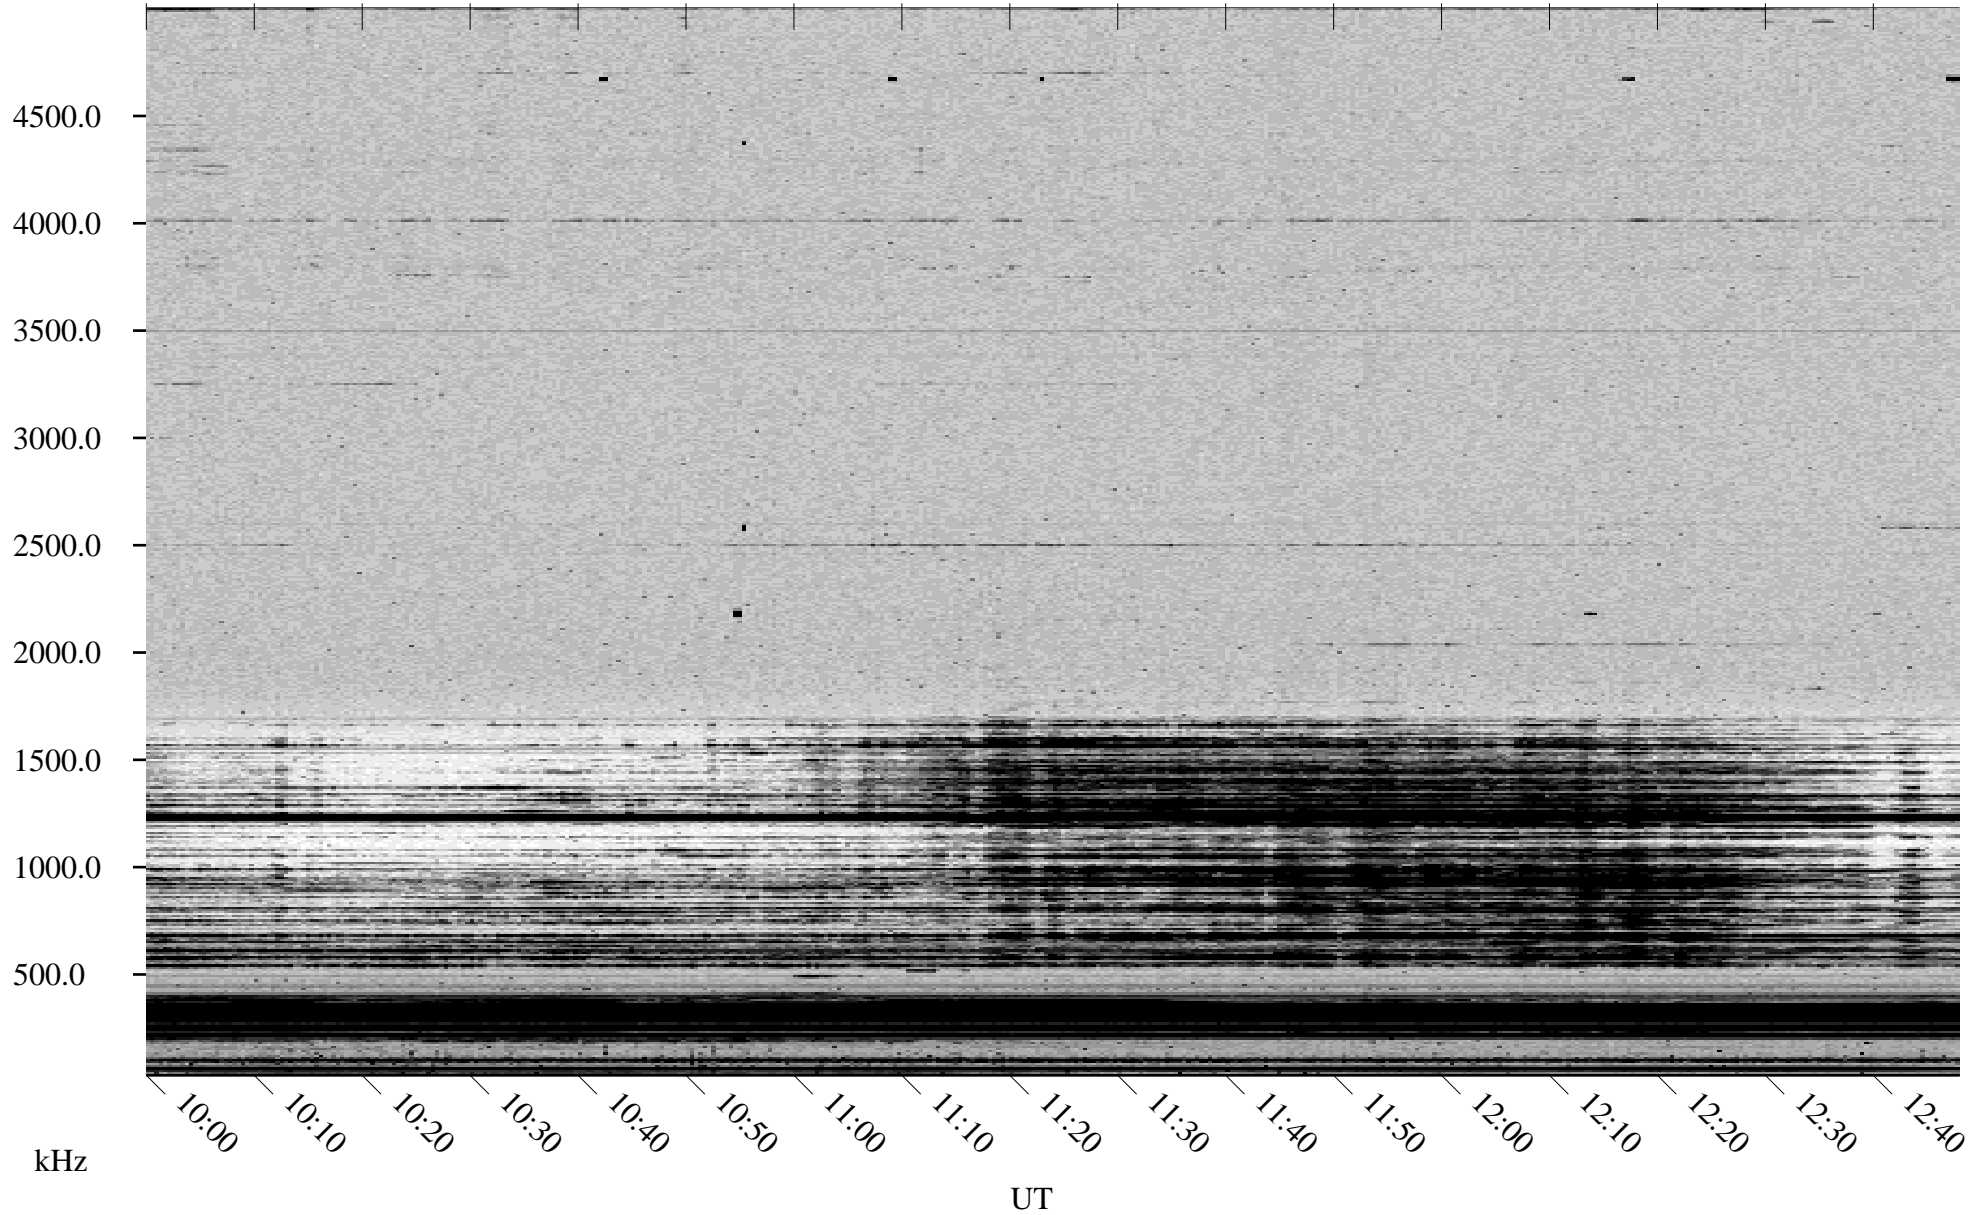

# 10/26/2002 Churchill, Manitoba

Linear Scale    Black = 161    White = 15

ch02298l.r00m max\_12

Page 5

# 10/26/2002 Churchill, Manitoba

Linear Scale    Black = 161    White = 15

ch02298l.r00m max\_12

Page 6

# 10/26/2002 Churchill, Manitoba

Linear Scale    Black = 161    White = 15

ch02298l.r00m max\_12

Page 7

# 10/26/2002 Churchill, Manitoba

Linear Scale    Black = 161    White = 15

ch02298l.r00m max\_12