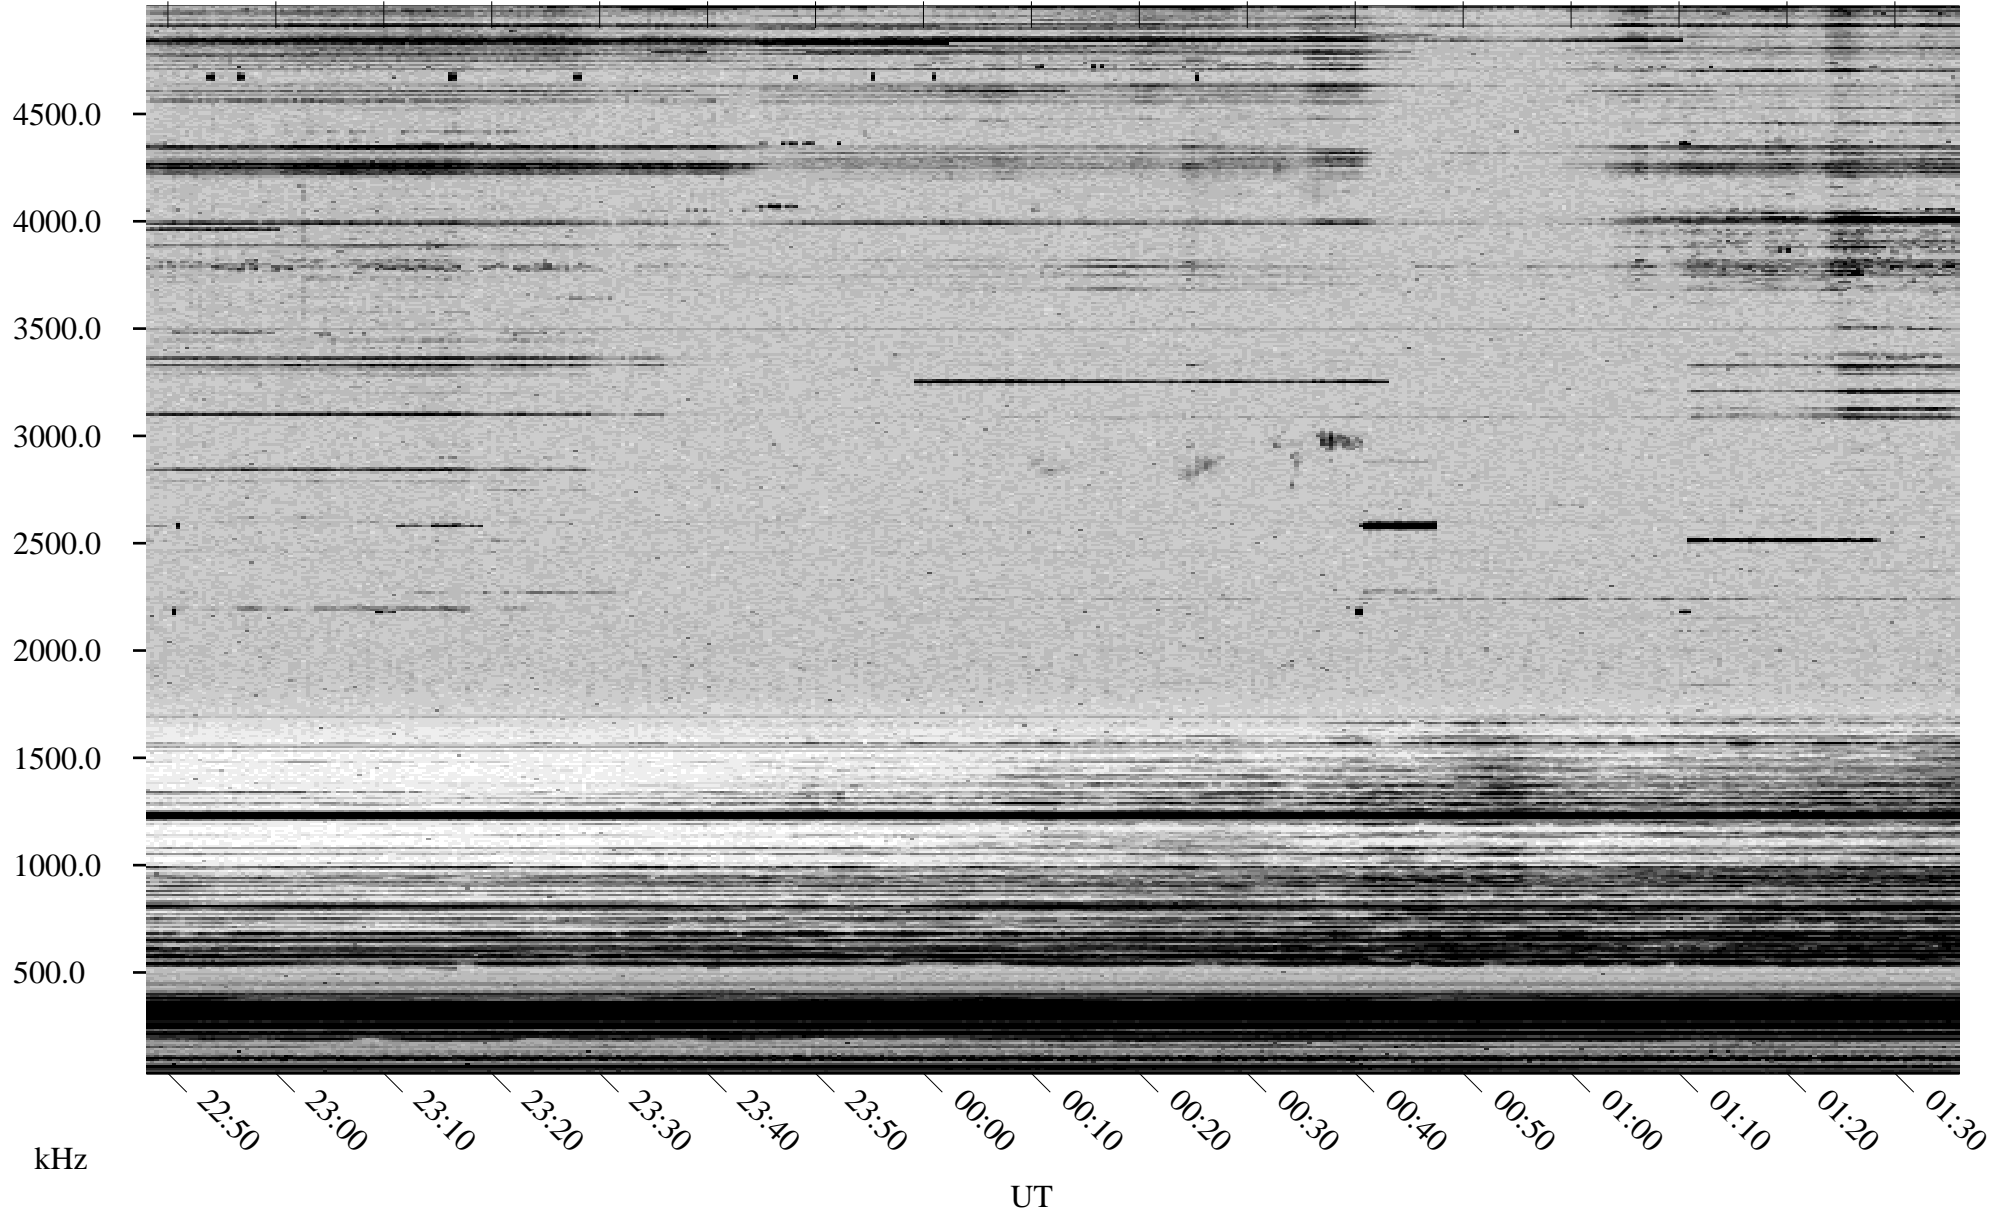

# 10/25/2002 Churchill, Manitoba

Linear Scale    Black = 161    White = 15

ch02298l.r00m max\_12

Page 1

# 10/25/2002 Churchill, Manitoba

Linear Scale    Black = 161    White = 15

ch02298l.r00m max\_12

Page 2

# 10/26/2002 Churchill, Manitoba

Linear Scale    Black = 161    White = 15

ch02298l.r00m max\_12

Page 3

# 10/26/2002 Churchill, Manitoba

Linear Scale    Black = 161    White = 15

ch02298l.r00m max\_12

Page 4