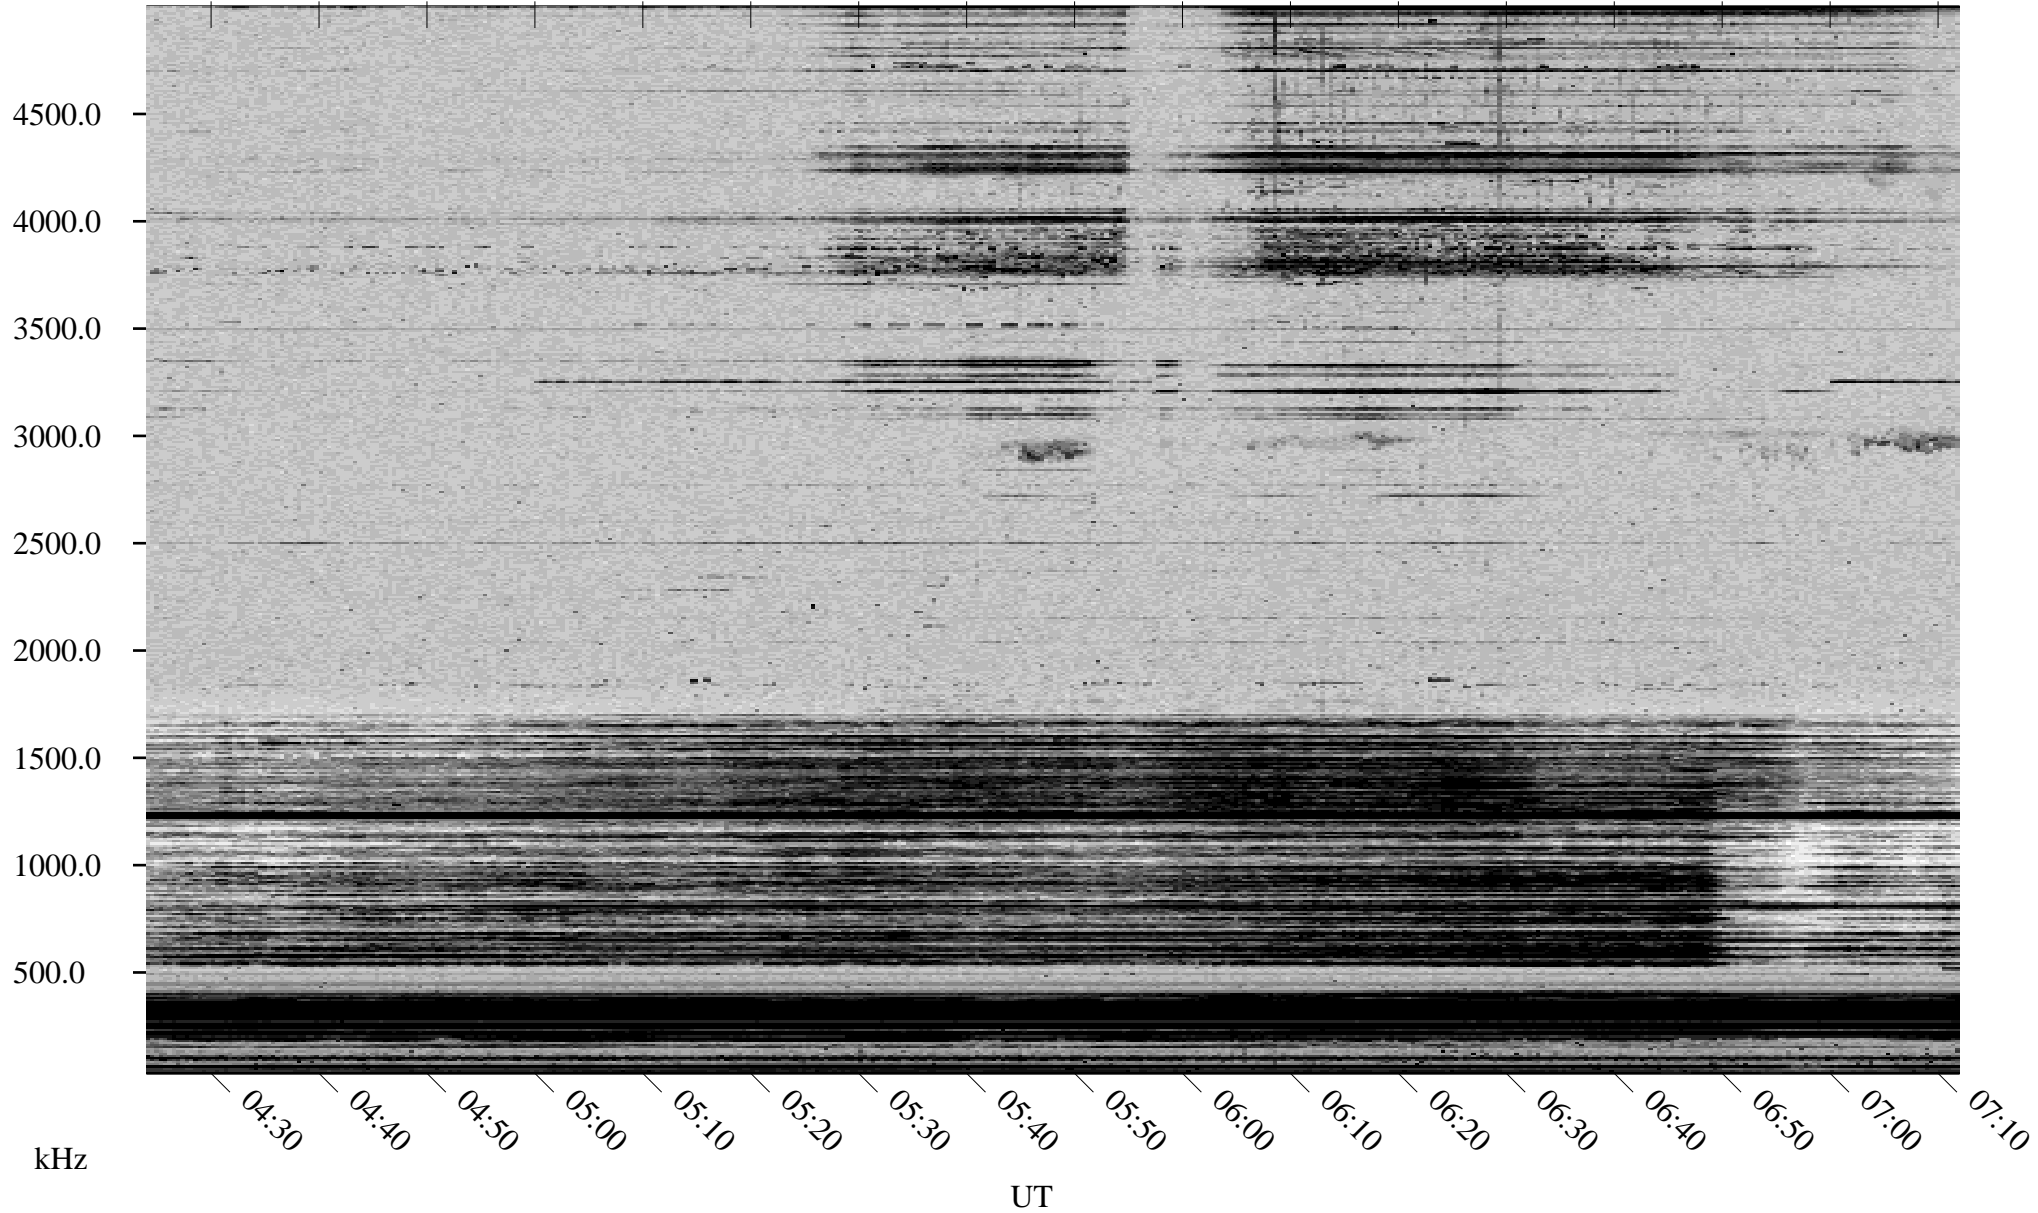

# 10/25/2002 Churchill, Manitoba

Linear Scale    Black = 161    White = 15

ch02298l.r00m max\_12

Page 1

# 10/25/2002 Churchill, Manitoba

Linear Scale    Black = 161    White = 15

ch02298l.r00m max\_12

Page 2

# 10/26/2002 Churchill, Manitoba

Linear Scale    Black = 161    White = 15

ch02298l.r00m max\_12

Page 3

# 10/26/2002 Churchill, Manitoba

Linear Scale    Black = 161    White = 15

ch02298l.r00m max\_12

Page 4