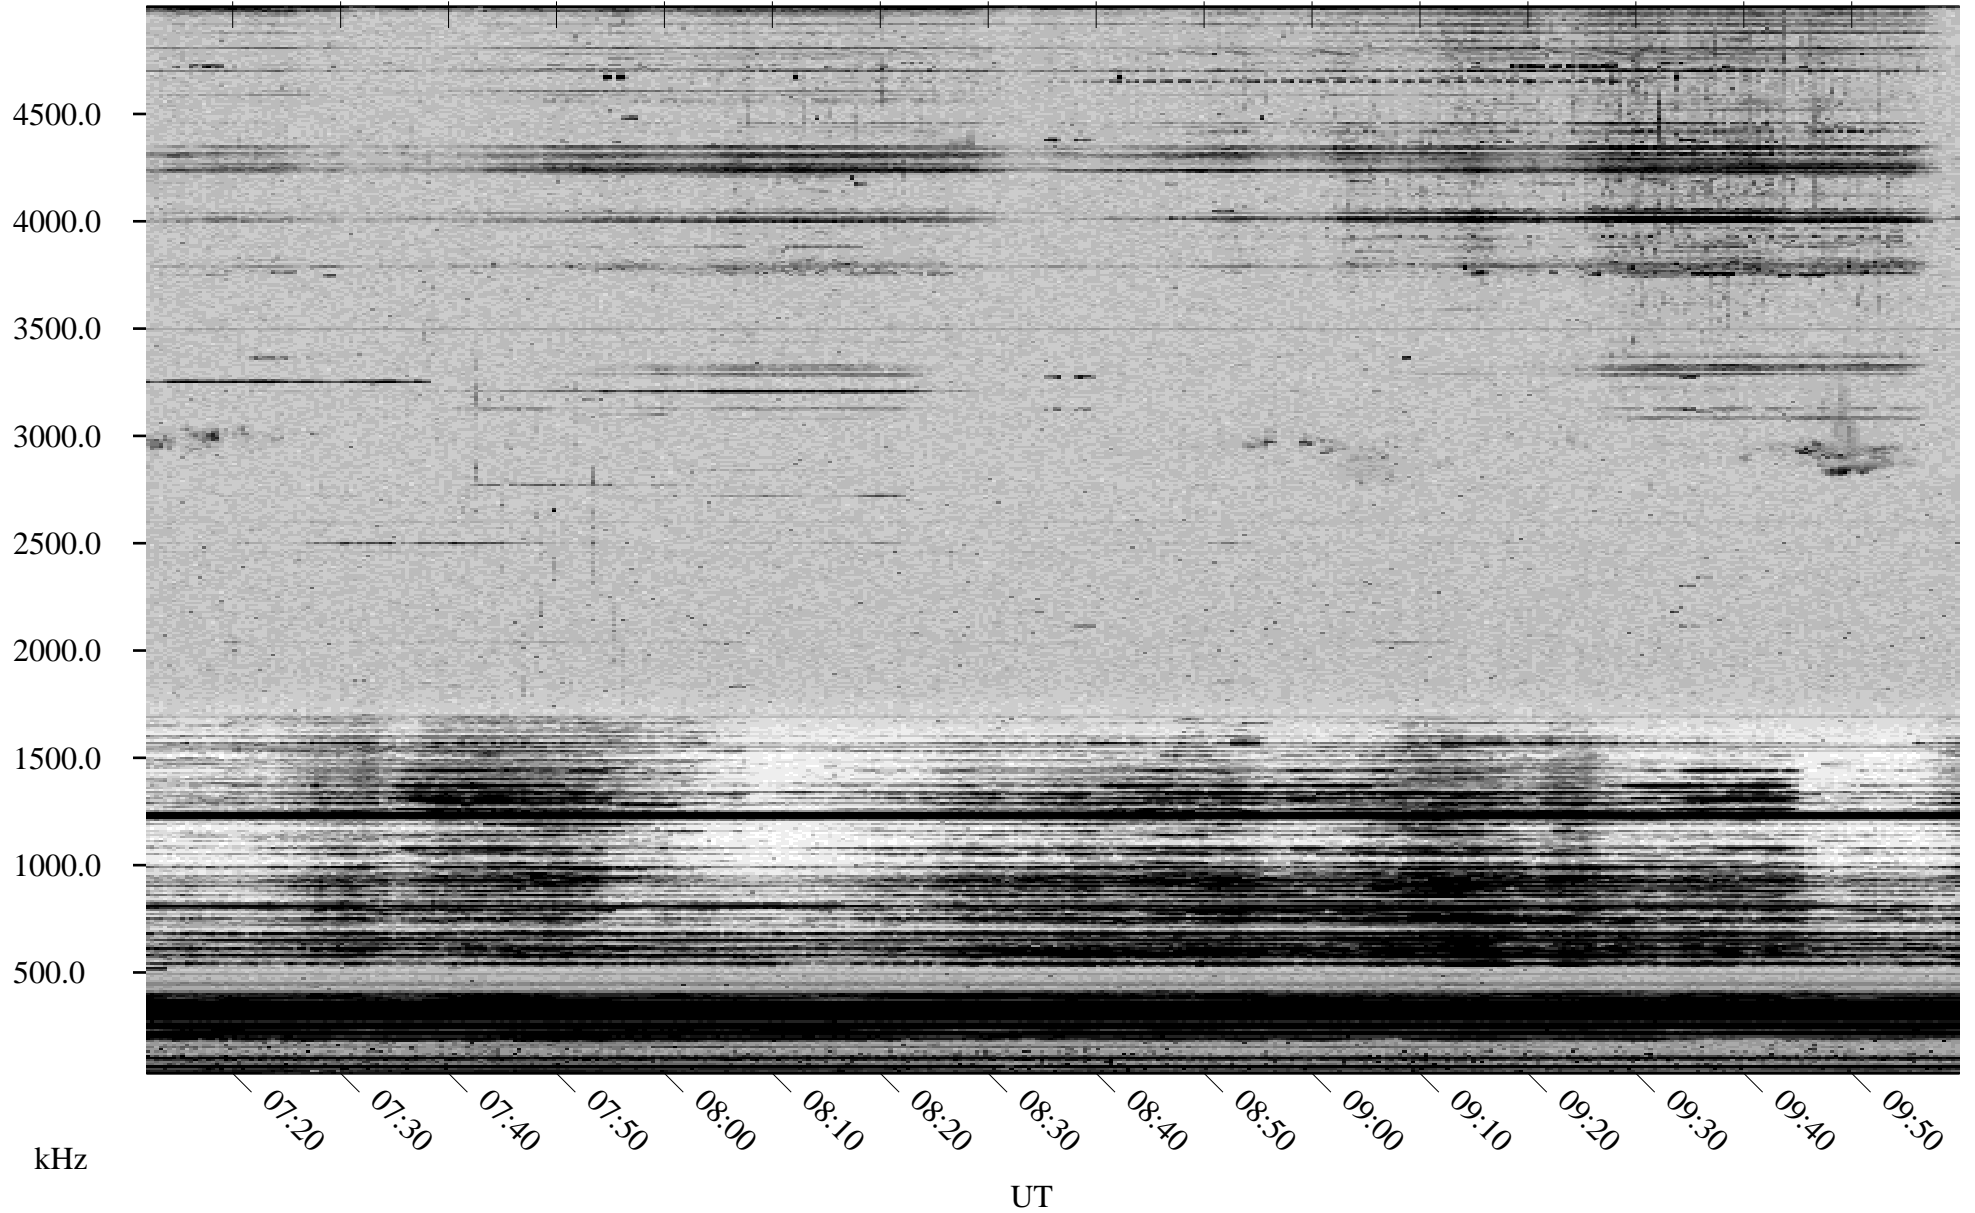

# 10/26/2002 Churchill, Manitoba

Linear Scale    Black = 161    White = 15

ch02298l.r00m max\_12

Page 3

# 10/26/2002 Churchill, Manitoba

Linear Scale    Black = 161    White = 15

ch02298l.r00m max\_12

Page 4

# 10/26/2002 Churchill, Manitoba

Linear Scale    Black = 161    White = 15

ch02298l.r00m max\_12

Page 5

# 10/26/2002 Churchill, Manitoba

Linear Scale    Black = 161    White = 15

ch02298l.r00m max\_12

Page 6