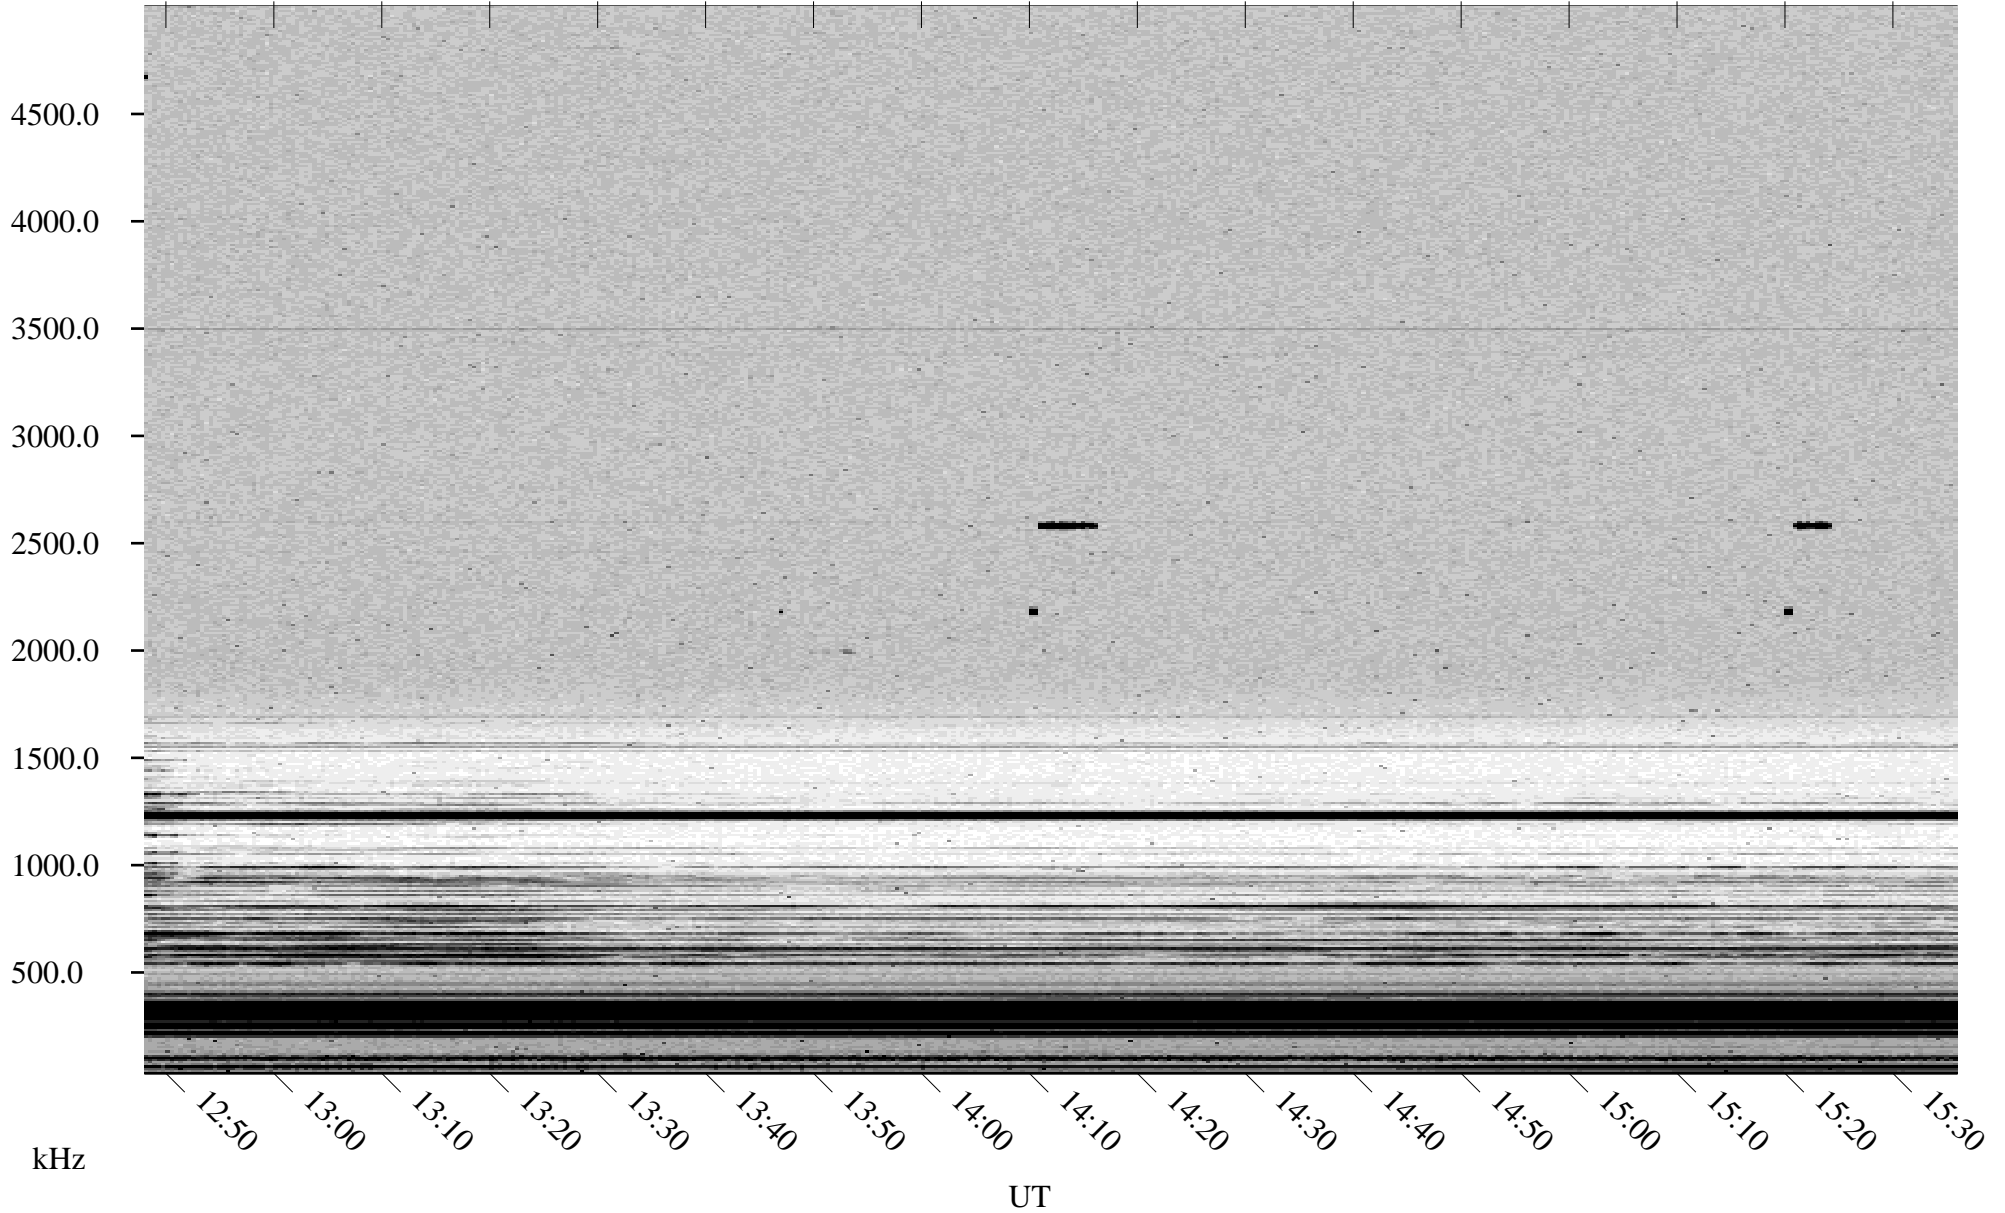

# 10/26/2002 Churchill, Manitoba

Linear Scale    Black = 161    White = 15

ch02298l.r00m max\_12

Page 5

# 10/26/2002 Churchill, Manitoba

Linear Scale    Black = 161    White = 15

ch02298l.r00m max\_12

Page 6

# 10/26/2002 Churchill, Manitoba

Linear Scale    Black = 161    White = 15

ch02298l.r00m max\_12

Page 7

# 10/26/2002 Churchill, Manitoba

Linear Scale    Black = 161    White = 15

ch02298l.r00m max\_12