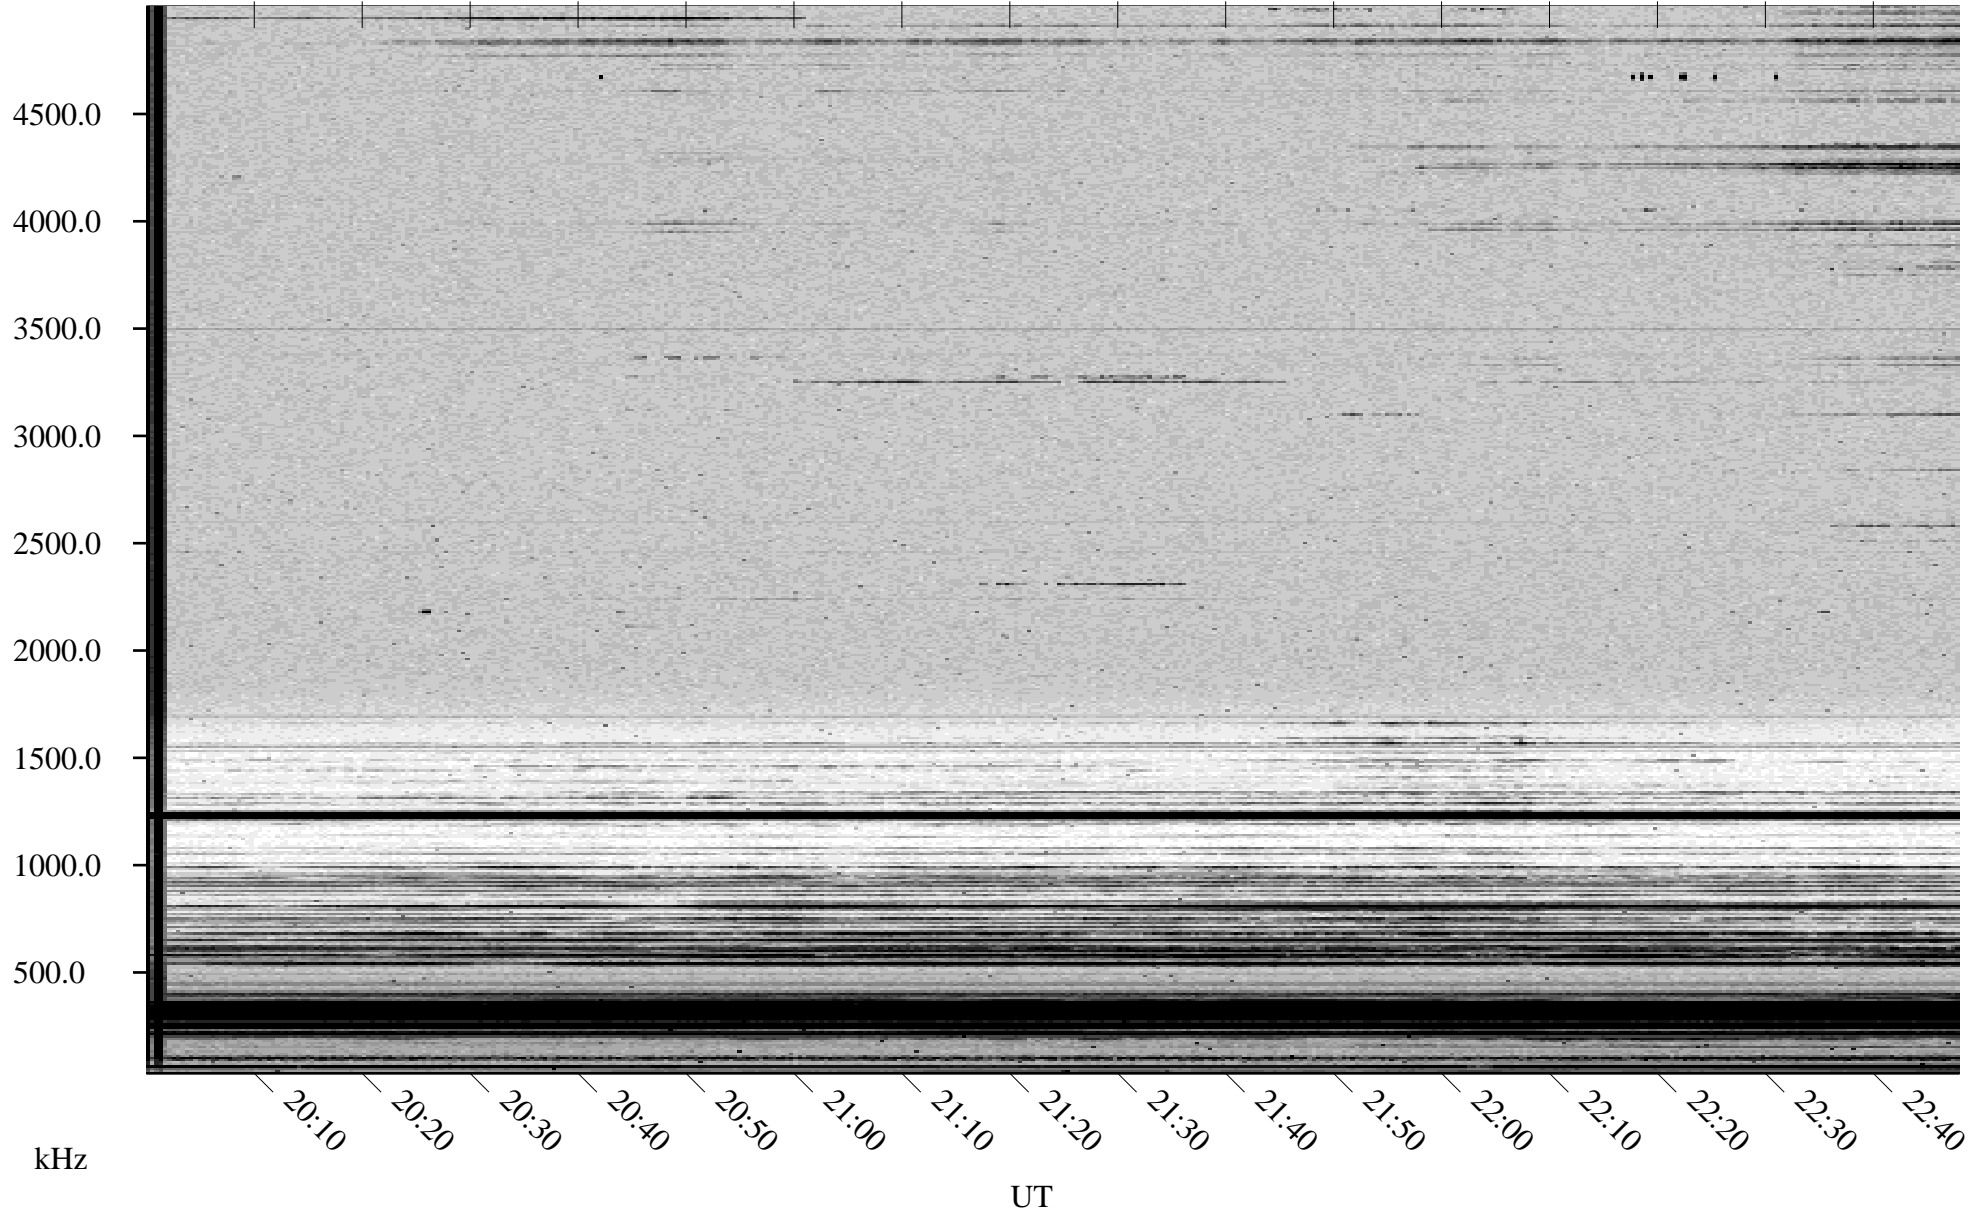

# 10/25/2002 Churchill, Manitoba

Linear Scale    Black = 161    White = 15

ch02298l.r00m max\_12

Page 1

# 10/25/2002 Churchill, Manitoba

Linear Scale    Black = 161    White = 15

ch02298l.r00m max\_12

Page 2

# 10/26/2002 Churchill, Manitoba

Linear Scale    Black = 161    White = 15

ch02298l.r00m max\_12

Page 3

# 10/26/2002 Churchill, Manitoba

Linear Scale    Black = 161    White = 15

ch02298l.r00m max\_12

Page 4