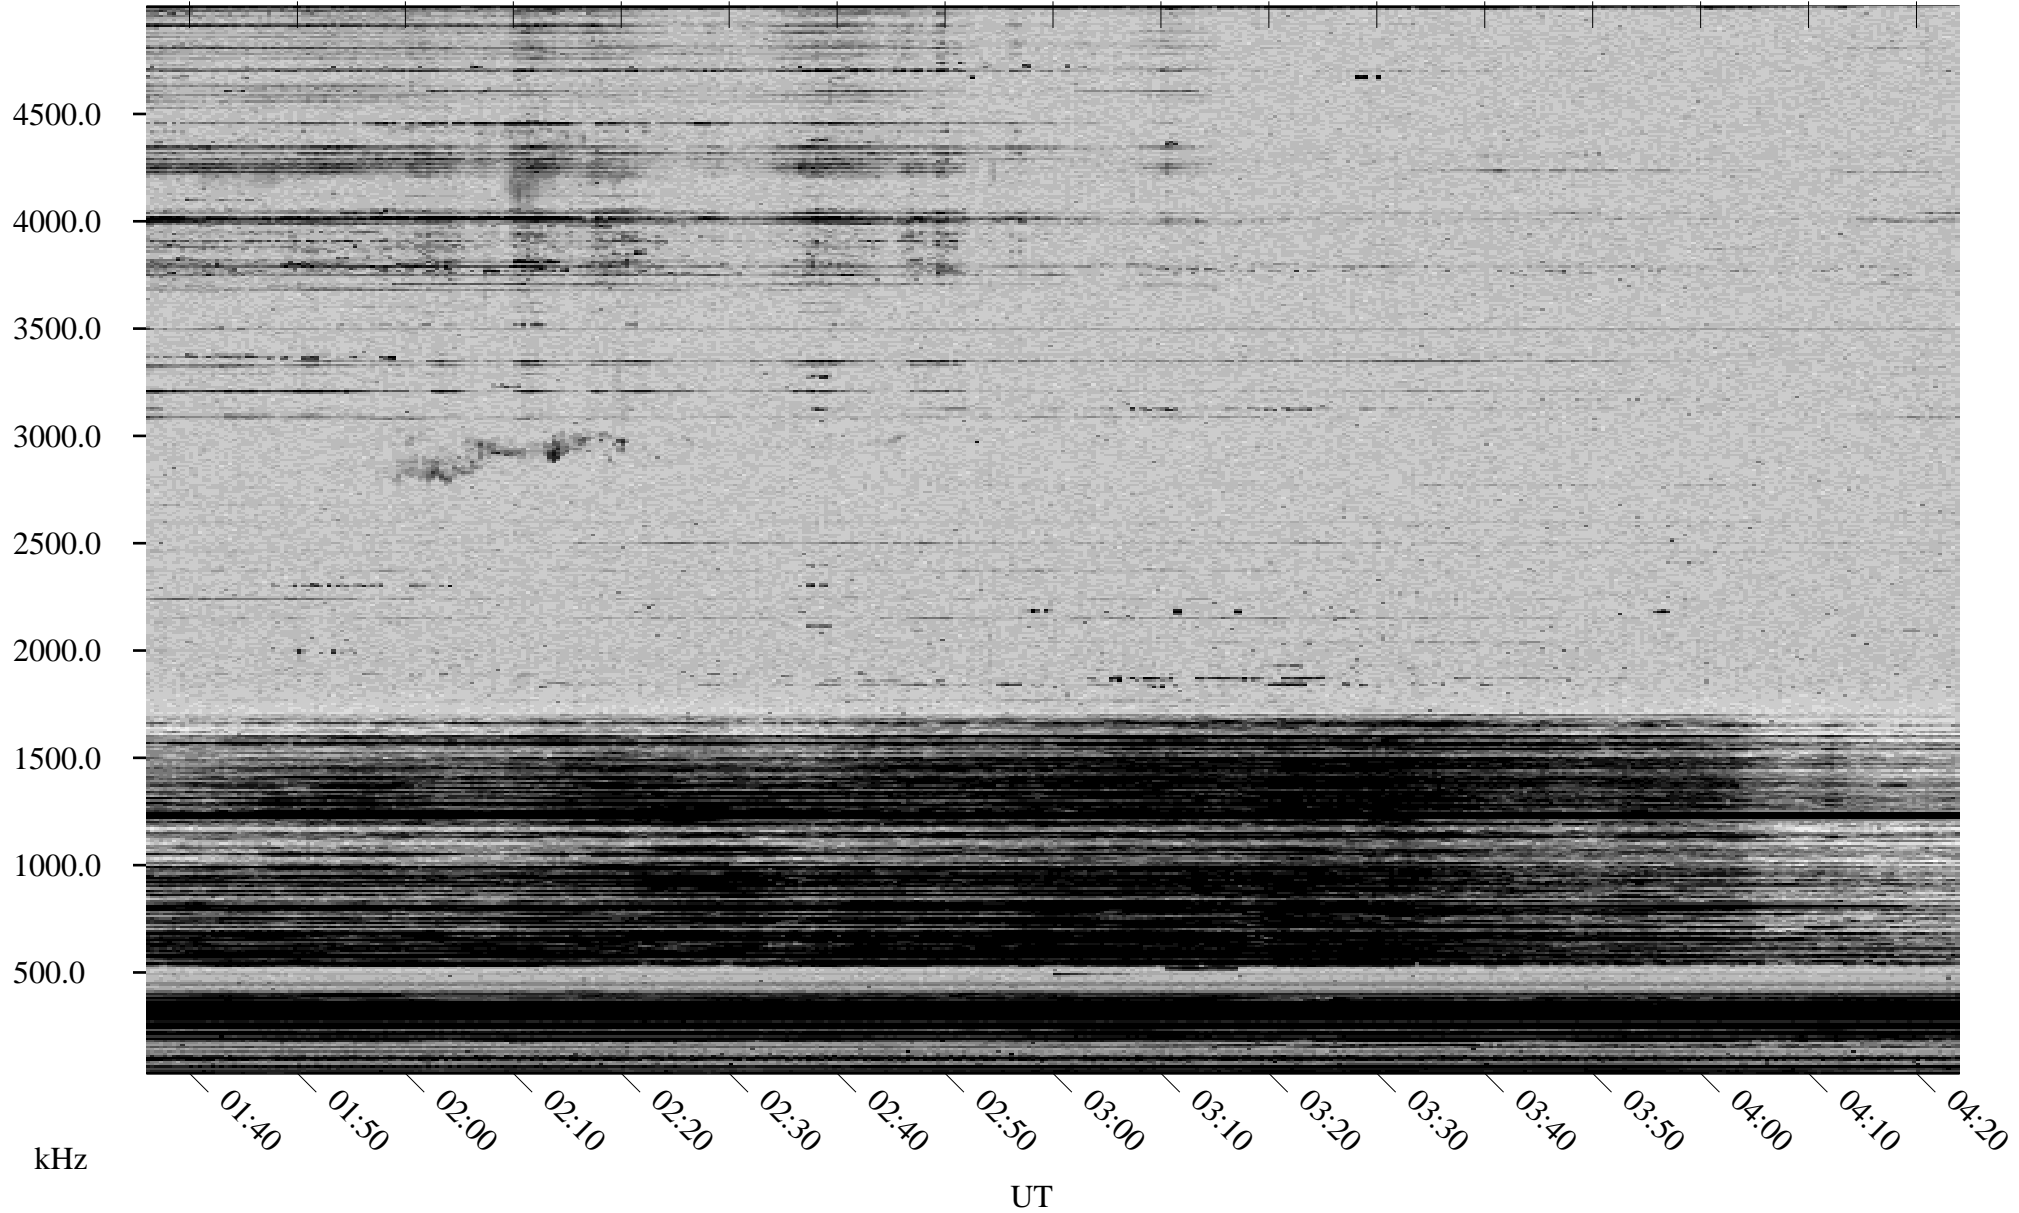

# 10/25/2002 Churchill, Manitoba

Linear Scale    Black = 161    White = 15

ch02298l.r00m max\_12

Page 1

# 10/25/2002 Churchill, Manitoba

Linear Scale    Black = 161    White = 15

ch02298l.r00m max\_12

Page 2

# 10/26/2002 Churchill, Manitoba

Linear Scale    Black = 161    White = 15

ch02298l.r00m max\_12

Page 3

# 10/26/2002 Churchill, Manitoba

Linear Scale    Black = 161    White = 15

ch02298l.r00m max\_12

Page 4