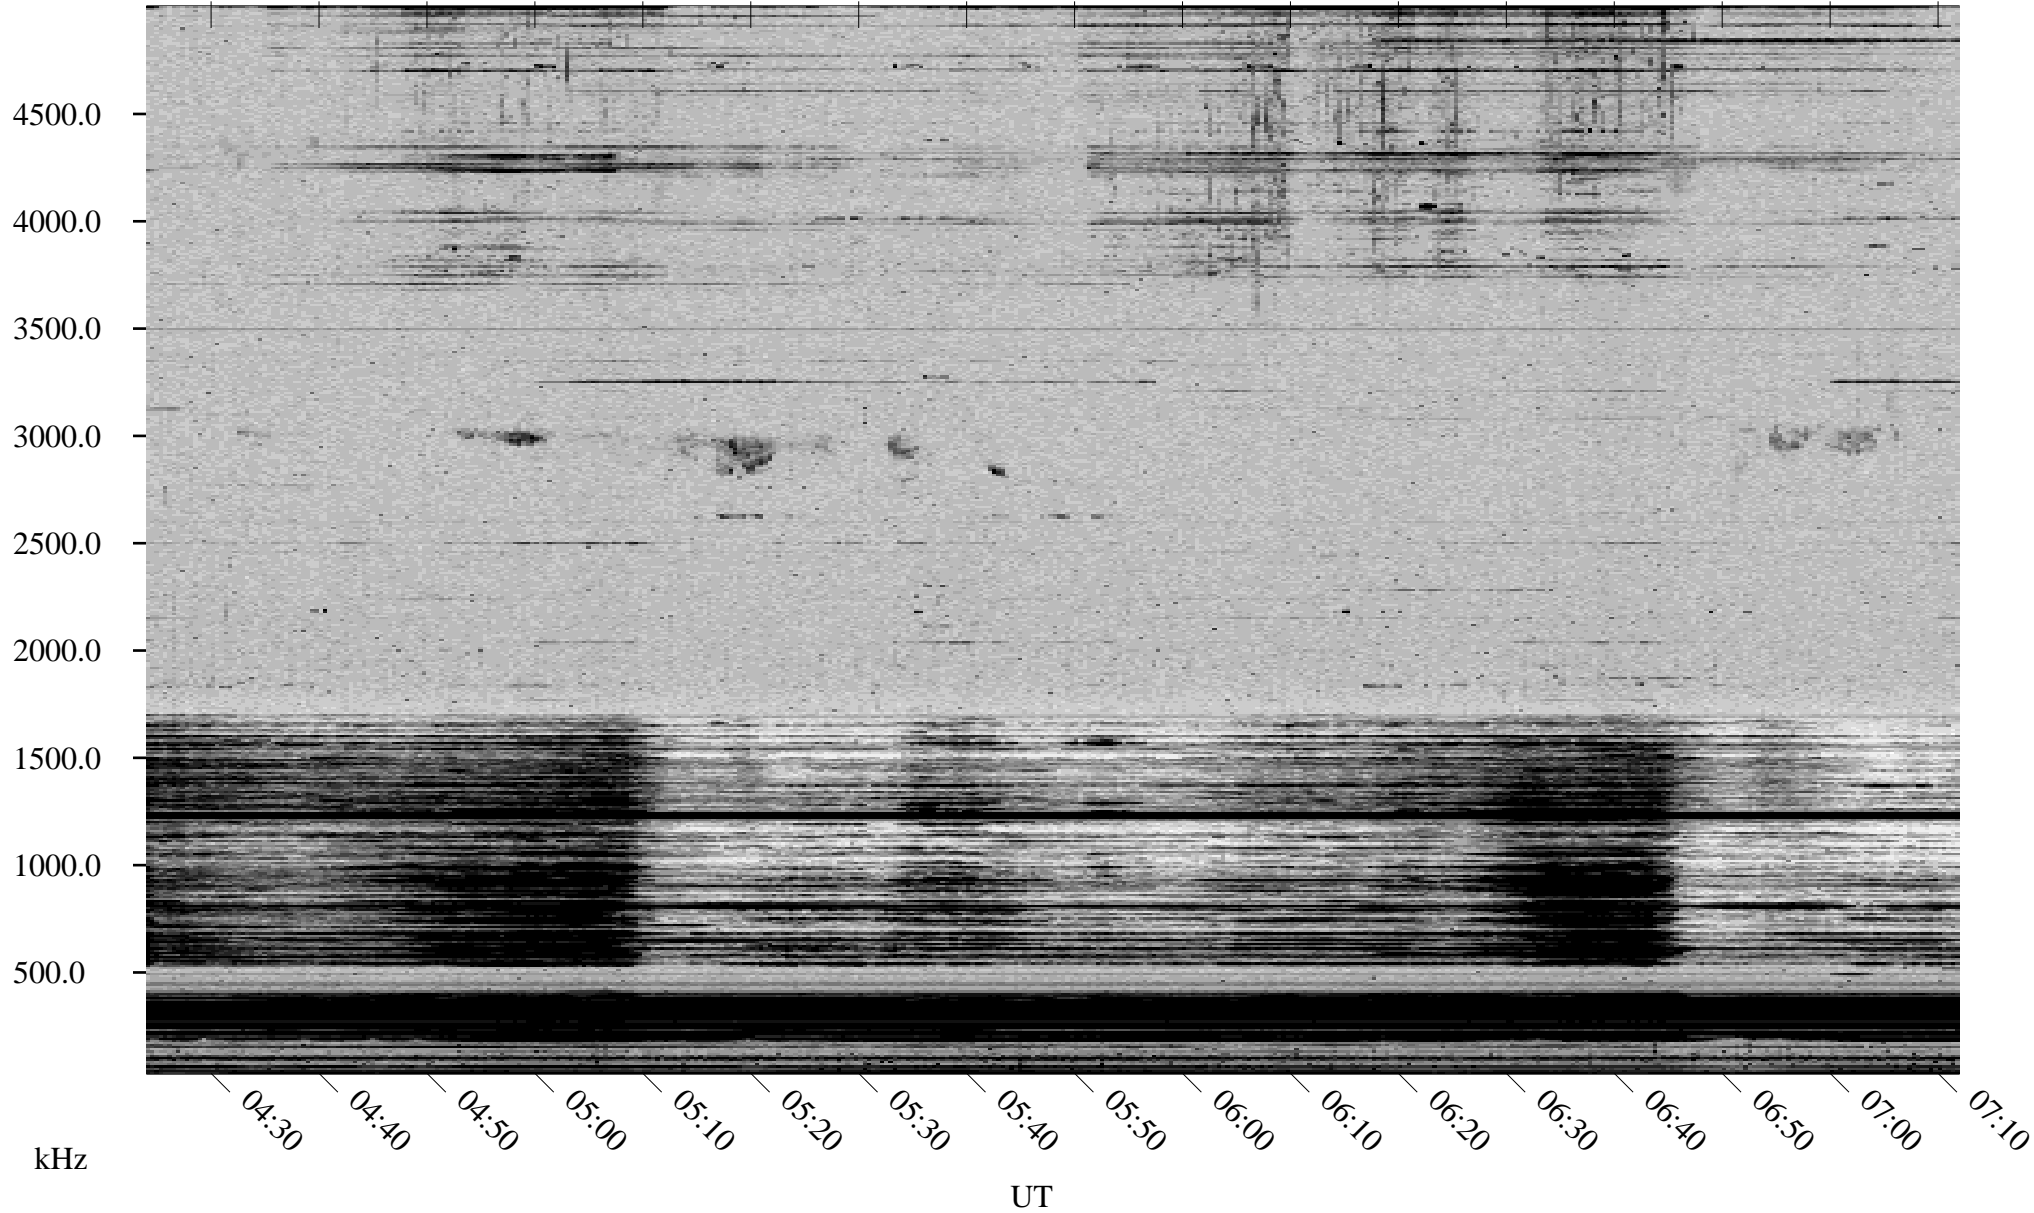

10/26/2002 Churchill, Manitoba

Linear Scale Black = 161 White = 15

ch02299l.r00m max_12

Page 1

10/26/2002 Churchill, Manitoba

Linear Scale Black = 161 White = 15

ch02299l.r00m max_12

Page 2

10/27/2002 Churchill, Manitoba

Linear Scale Black = 161 White = 15

ch02299l.r00m max_12

Page 3

10/27/2002 Churchill, Manitoba

Linear Scale Black = 161 White = 15

ch02299l.r00m max_12

Page 4

10/27/2002 Churchill, Manitoba

Linear Scale Black = 161 White = 15

ch02299l.r00m max_12

Page 5

10/27/2002 Churchill, Manitoba

Linear Scale Black = 161 White = 15

ch02299l.r00m max_12

10/27/2002 Churchill, Manitoba

Linear Scale Black = 161 White = 15

ch02299l.r00m max_12

Page 7

10/27/2002 Churchill, Manitoba

Linear Scale Black = 161 White = 15

ch02299l.r00m max_12