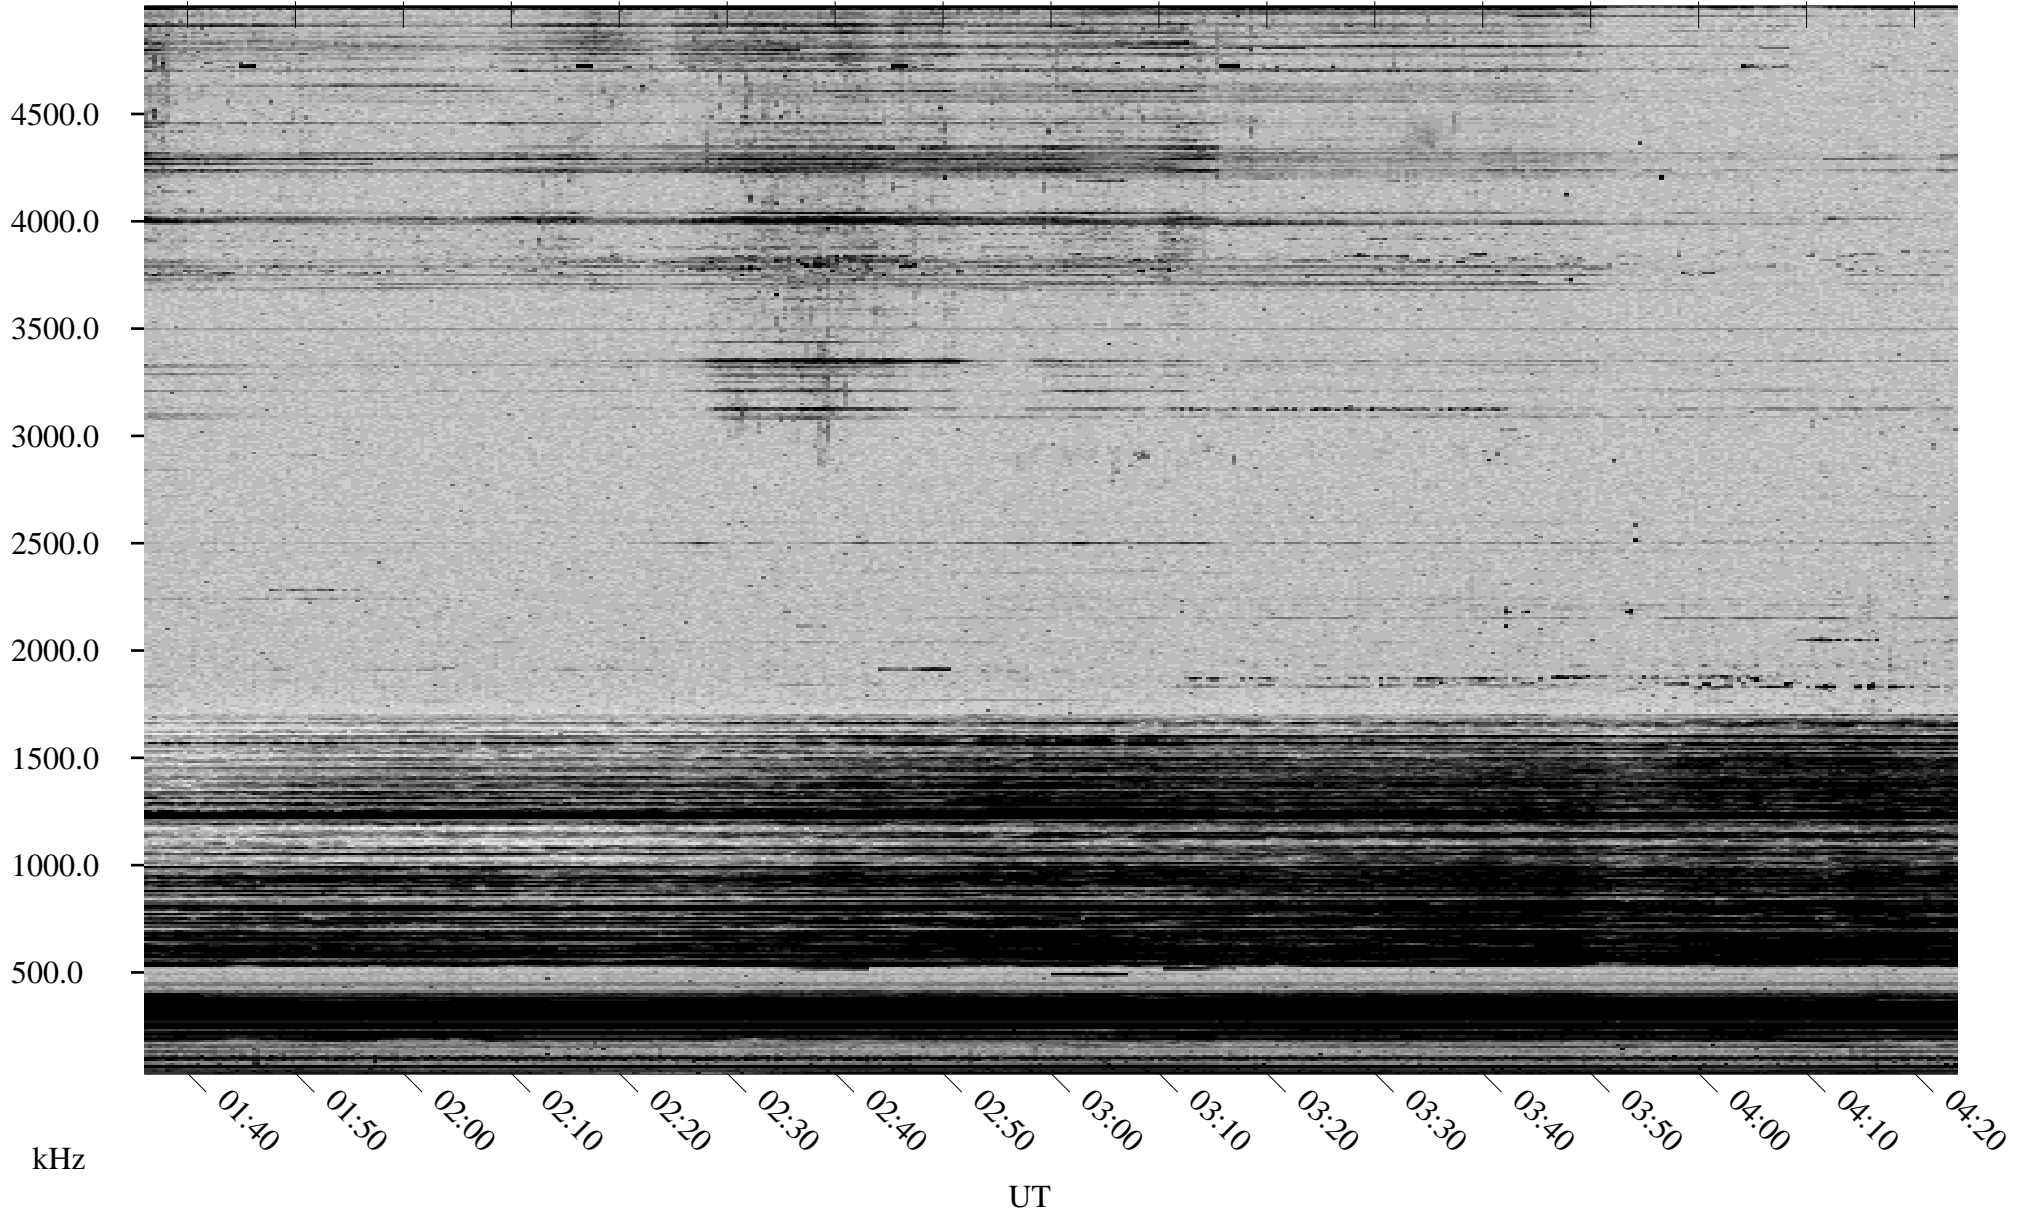

10/26/2002 Churchill, Manitoba

Linear Scale Black = 161 White = 15

ch02299l.r00m max_12

Page 1

10/26/2002 Churchill, Manitoba

Linear Scale Black = 161 White = 15

ch02299l.r00m max_12

Page 2

10/27/2002 Churchill, Manitoba

Linear Scale Black = 161 White = 15

ch02299l.r00m max_12

Page 3

10/27/2002 Churchill, Manitoba

Linear Scale Black = 161 White = 15

ch02299l.r00m max_12

Page 4

10/27/2002 Churchill, Manitoba

Linear Scale Black = 161 White = 15

ch02299l.r00m max_12

Page 5

10/27/2002 Churchill, Manitoba

Linear Scale Black = 161 White = 15

ch02299l.r00m max_12

10/27/2002 Churchill, Manitoba

Linear Scale Black = 161 White = 15

ch02299l.r00m max_12

Page 7

10/27/2002 Churchill, Manitoba

Linear Scale Black = 161 White = 15

ch02299l.r00m max_12