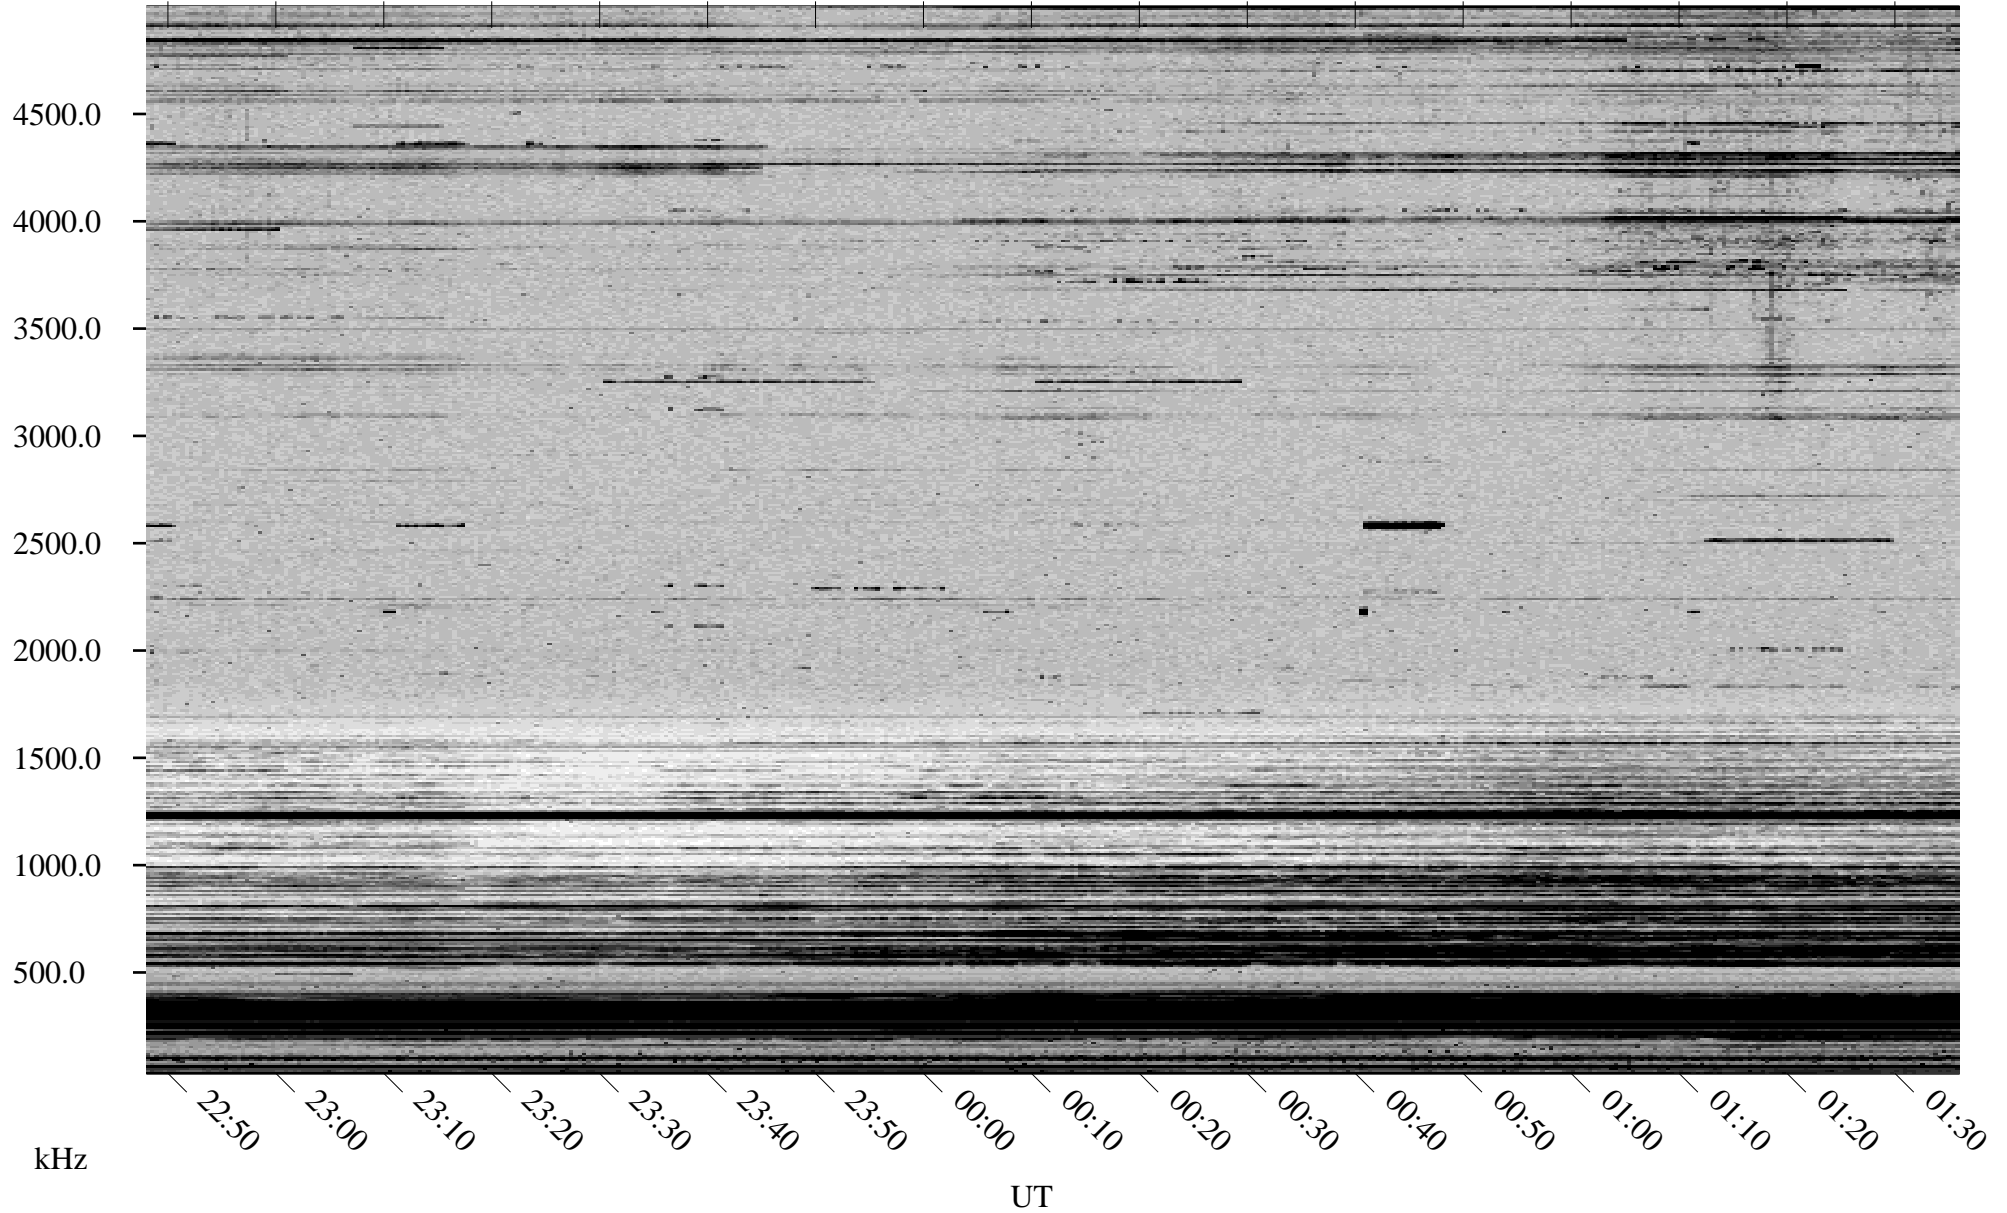

10/26/2002 Churchill, Manitoba

Linear Scale Black = 161 White = 15

ch02299l.r00m max_12

Page 1

10/26/2002 Churchill, Manitoba

Linear Scale Black = 161 White = 15

ch02299l.r00m max_12

Page 2

10/27/2002 Churchill, Manitoba

Linear Scale Black = 161 White = 15

ch02299l.r00m max_12

Page 3

10/27/2002 Churchill, Manitoba

Linear Scale Black = 161 White = 15

ch02299l.r00m max_12

Page 4

10/27/2002 Churchill, Manitoba

Linear Scale Black = 161 White = 15

ch02299l.r00m max_12

Page 5

10/27/2002 Churchill, Manitoba

Linear Scale Black = 161 White = 15

ch02299l.r00m max_12

10/27/2002 Churchill, Manitoba

Linear Scale Black = 161 White = 15

ch02299l.r00m max_12

Page 7

10/27/2002 Churchill, Manitoba

Linear Scale Black = 161 White = 15

ch02299l.r00m max_12