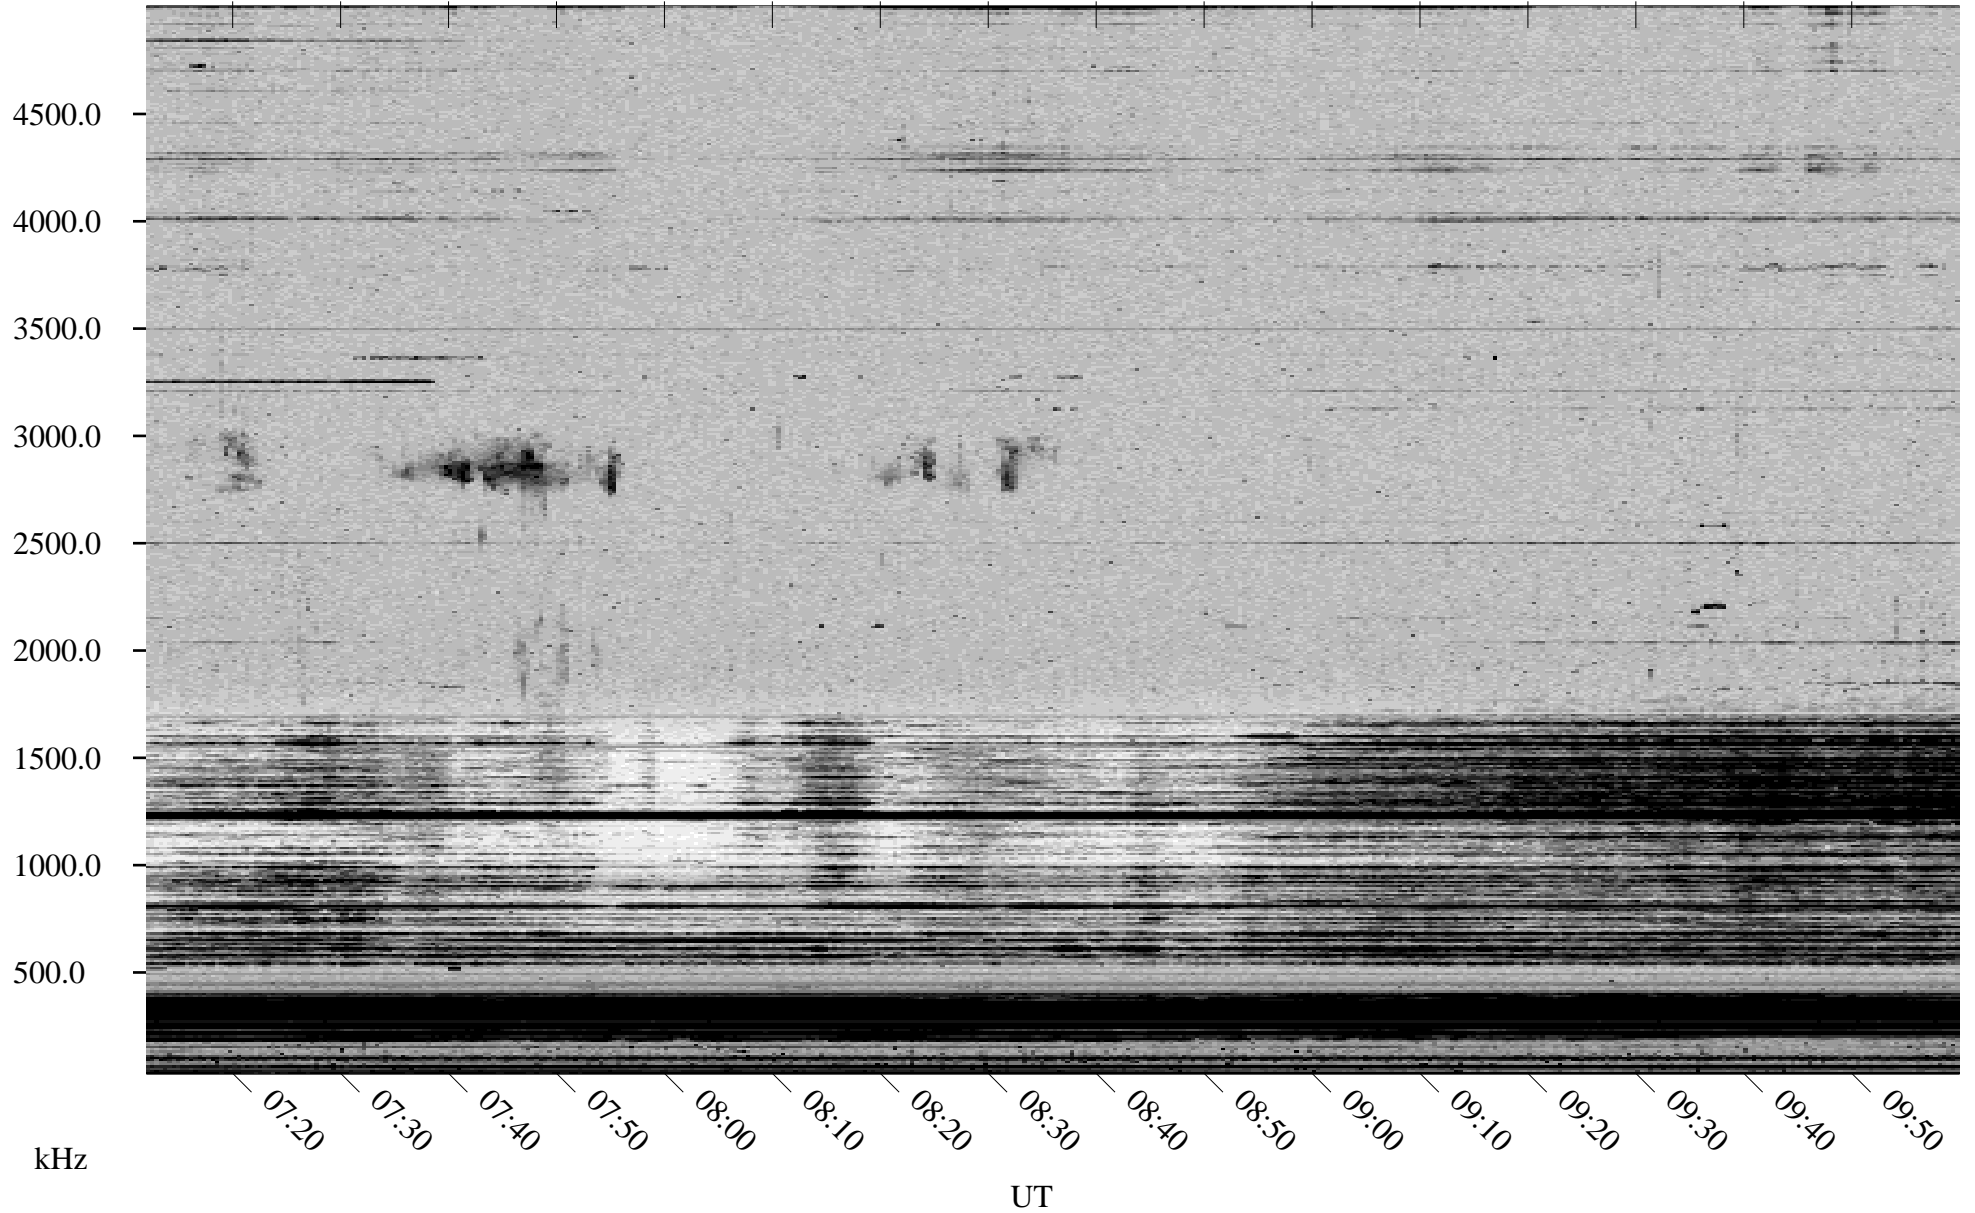

10/26/2002 Churchill, Manitoba

Linear Scale Black = 161 White = 15

ch02299l.r00m max_12

Page 1

10/26/2002 Churchill, Manitoba

Linear Scale Black = 161 White = 15

ch02299l.r00m max_12

Page 2

10/27/2002 Churchill, Manitoba

Linear Scale Black = 161 White = 15

ch02299l.r00m max_12

Page 3

10/27/2002 Churchill, Manitoba

Linear Scale Black = 161 White = 15

ch02299l.r00m max_12

Page 4

10/27/2002 Churchill, Manitoba

Linear Scale Black = 161 White = 15

ch02299l.r00m max_12

Page 5

10/27/2002 Churchill, Manitoba

Linear Scale Black = 161 White = 15

ch02299l.r00m max_12

10/27/2002 Churchill, Manitoba

Linear Scale Black = 161 White = 15

ch02299l.r00m max_12

Page 7

10/27/2002 Churchill, Manitoba

Linear Scale Black = 161 White = 15

ch02299l.r00m max_12