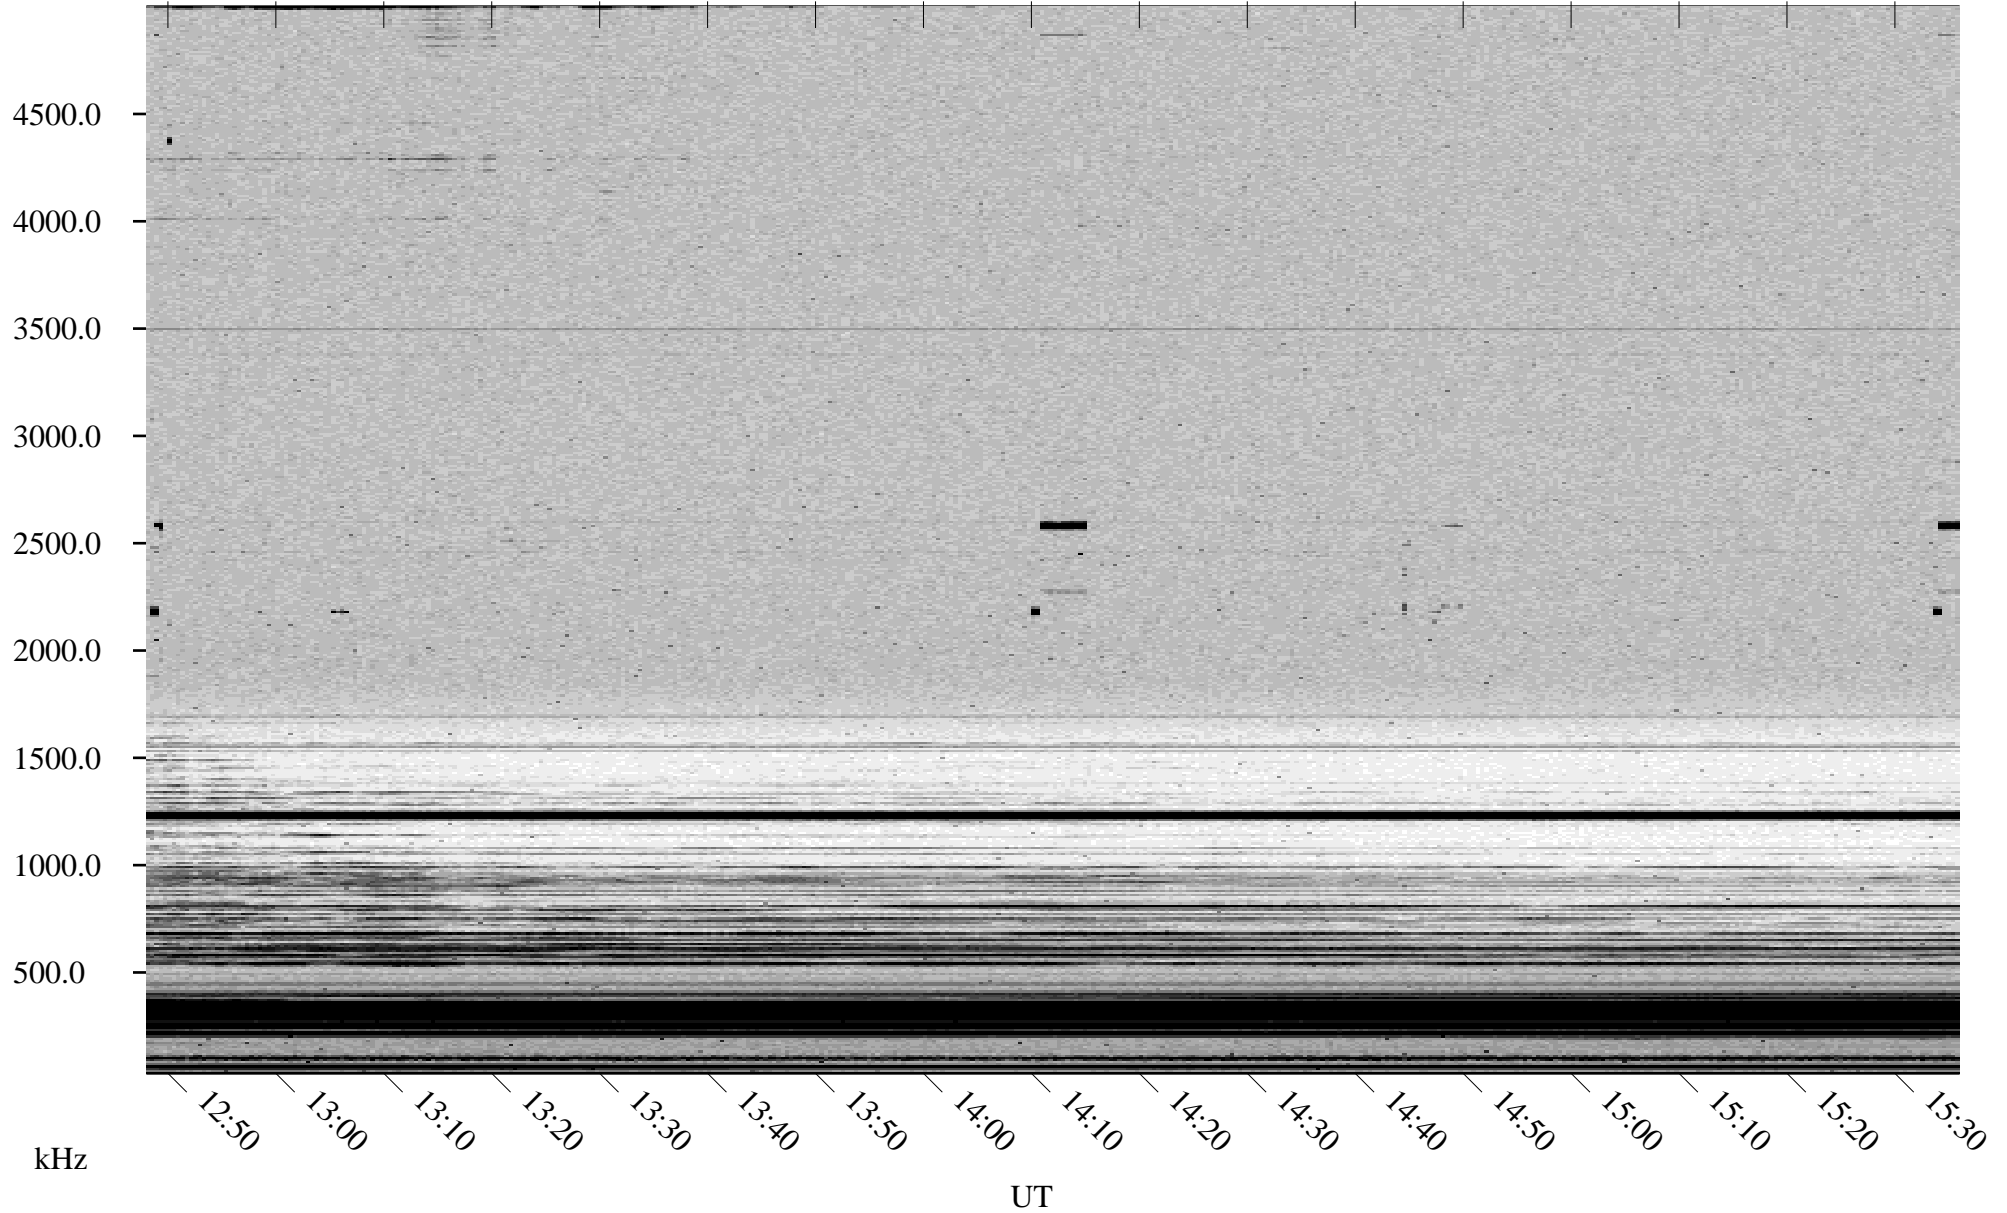

10/26/2002 Churchill, Manitoba

Linear Scale Black = 161 White = 15

ch02299l.r00m max_12

Page 1

10/26/2002 Churchill, Manitoba

Linear Scale Black = 161 White = 15

ch02299l.r00m max_12

Page 2

10/27/2002 Churchill, Manitoba

Linear Scale Black = 161 White = 15

ch02299l.r00m max_12

Page 3

10/27/2002 Churchill, Manitoba

Linear Scale Black = 161 White = 15

ch02299l.r00m max_12

Page 4

10/27/2002 Churchill, Manitoba

Linear Scale Black = 161 White = 15

ch02299l.r00m max_12

Page 5

10/27/2002 Churchill, Manitoba

Linear Scale Black = 161 White = 15

ch02299l.r00m max_12

10/27/2002 Churchill, Manitoba

Linear Scale Black = 161 White = 15

ch02299l.r00m max_12

Page 7

10/27/2002 Churchill, Manitoba

Linear Scale Black = 161 White = 15

ch02299l.r00m max_12