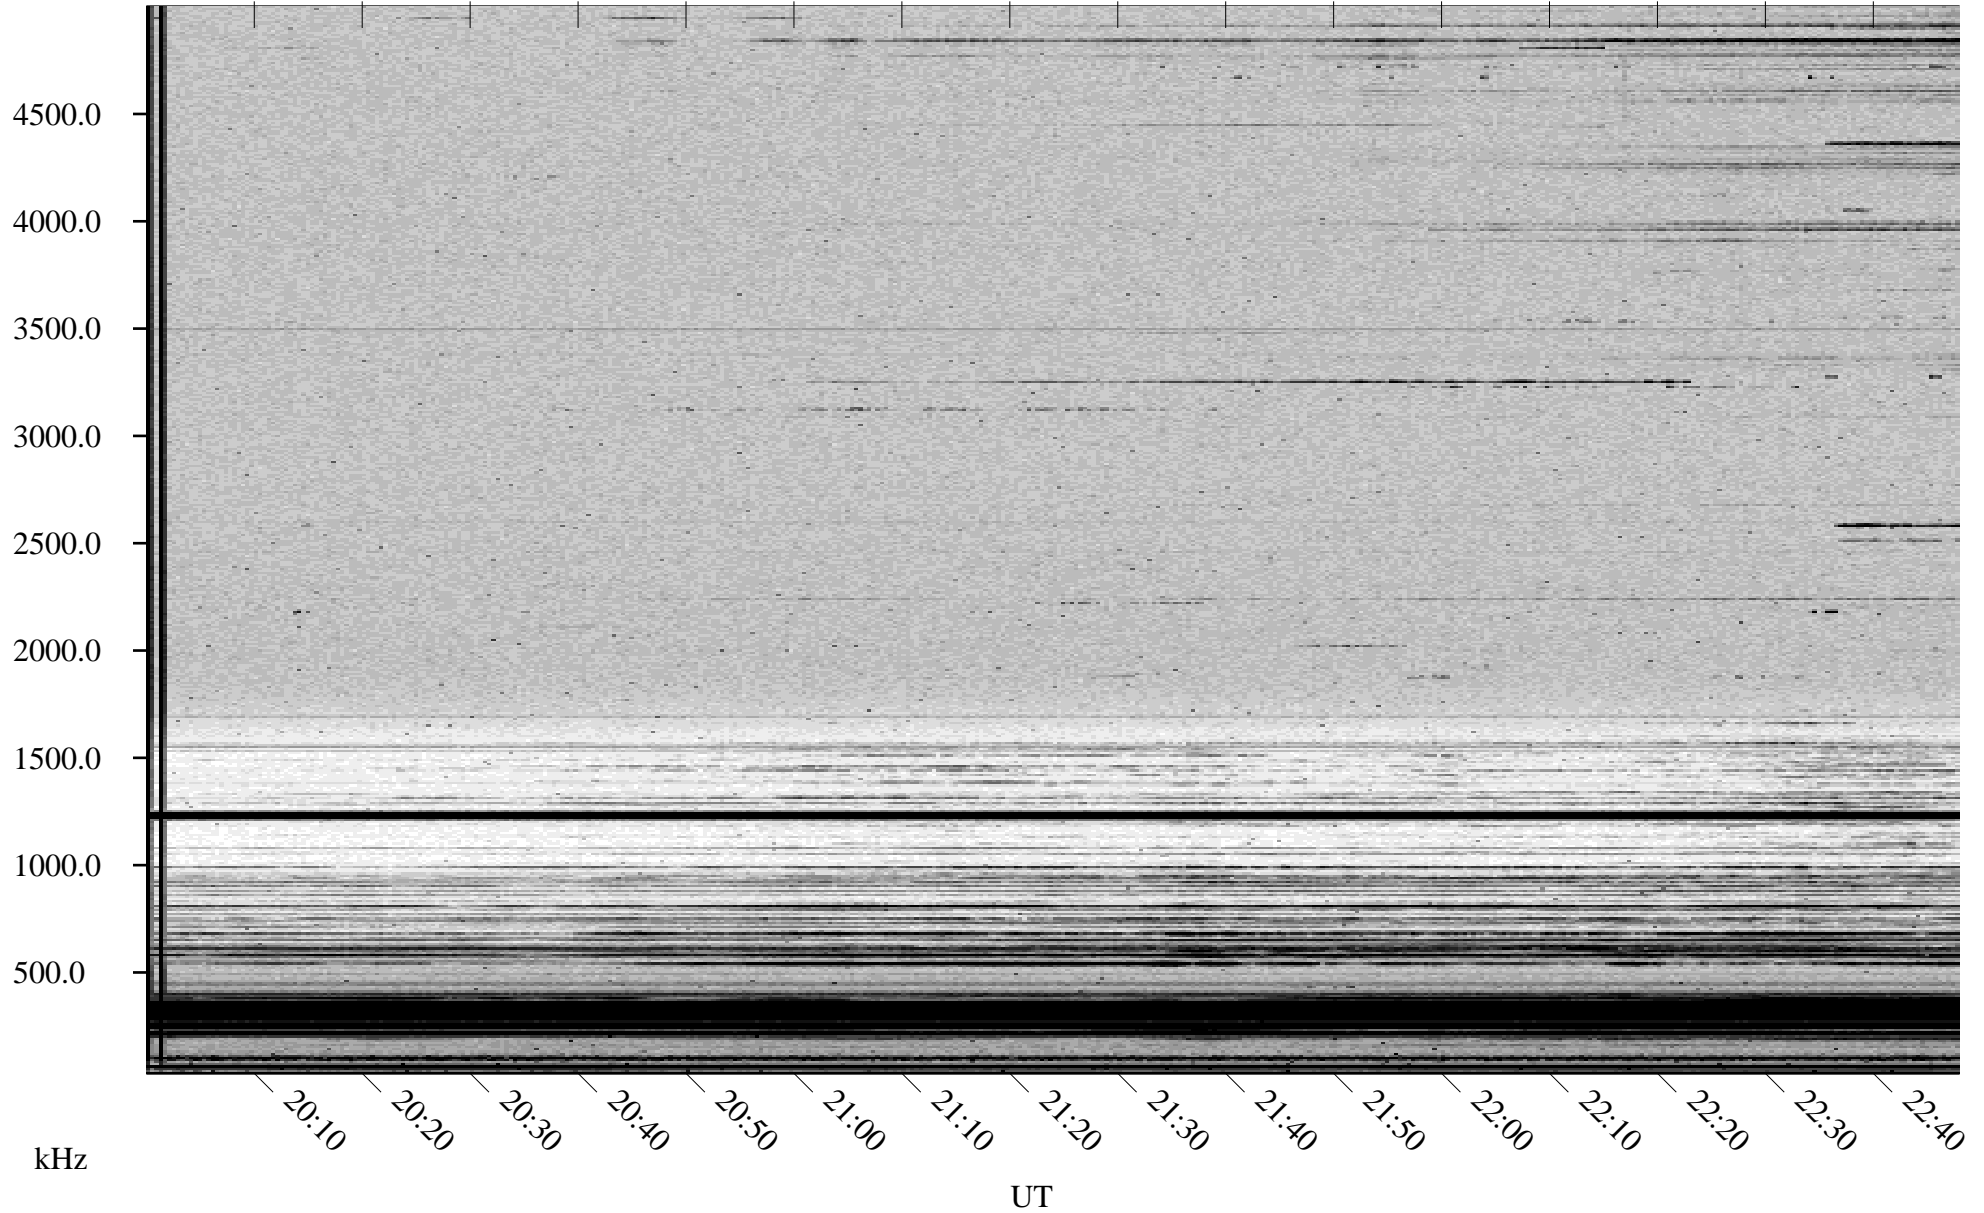

10/26/2002 Churchill, Manitoba

Linear Scale Black = 161 White = 15

ch02299l.r00m max_12

Page 1

10/26/2002 Churchill, Manitoba

Linear Scale Black = 161 White = 15

ch02299l.r00m max_12

Page 2

10/27/2002 Churchill, Manitoba

Linear Scale Black = 161 White = 15

ch02299l.r00m max_12

Page 3

10/27/2002 Churchill, Manitoba

Linear Scale Black = 161 White = 15

ch02299l.r00m max_12

Page 4

10/27/2002 Churchill, Manitoba

Linear Scale Black = 161 White = 15

ch02299l.r00m max_12

Page 5

10/27/2002 Churchill, Manitoba

Linear Scale Black = 161 White = 15

ch02299l.r00m max_12

10/27/2002 Churchill, Manitoba

Linear Scale Black = 161 White = 15

ch02299l.r00m max_12

Page 7

10/27/2002 Churchill, Manitoba

Linear Scale Black = 161 White = 15

ch02299l.r00m max_12