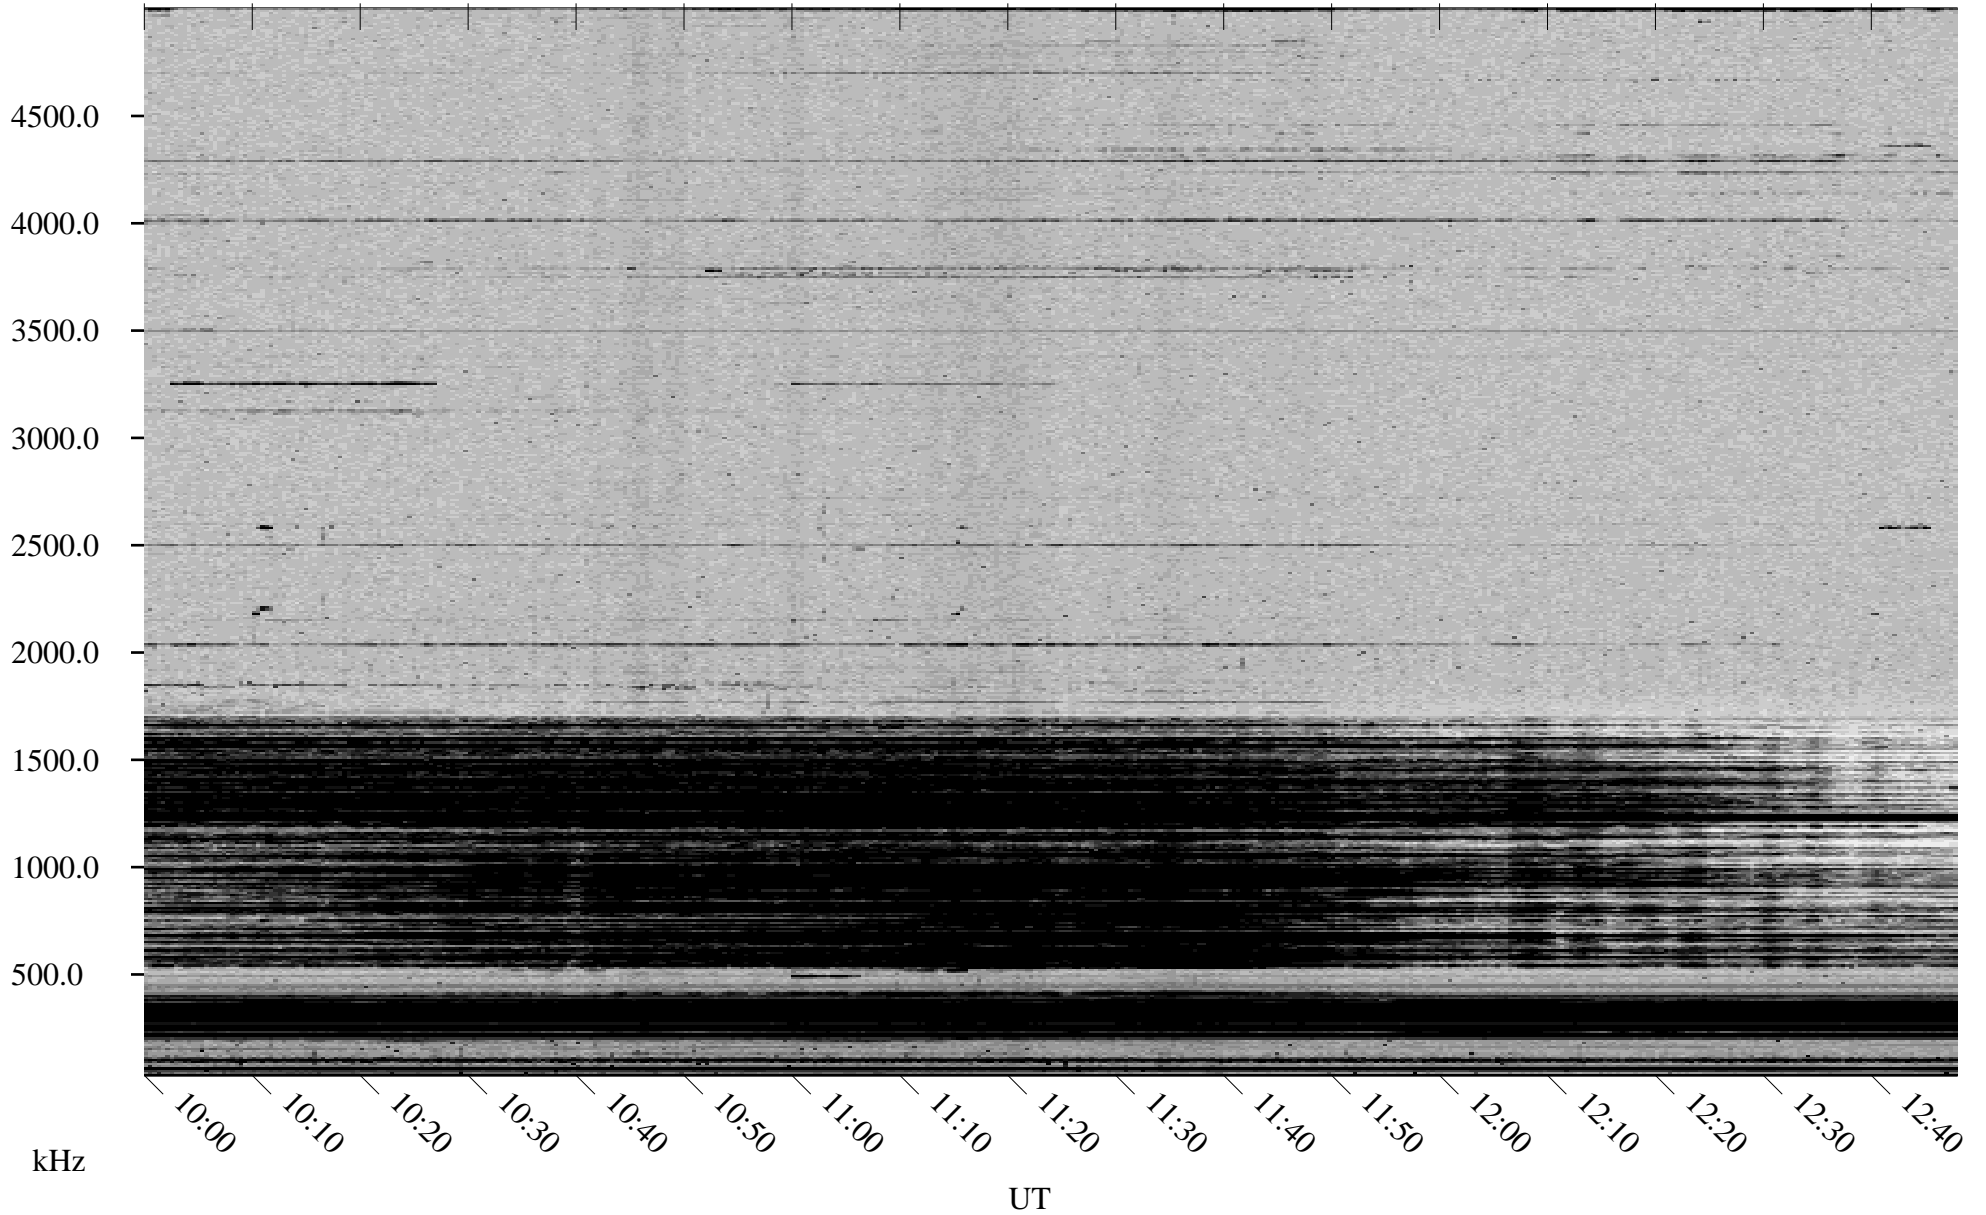

10/26/2002 Churchill, Manitoba

Linear Scale Black = 161 White = 15

ch02299l.r00m max_12

Page 1

10/26/2002 Churchill, Manitoba

Linear Scale Black = 161 White = 15

ch02299l.r00m max_12

Page 2

10/27/2002 Churchill, Manitoba

Linear Scale Black = 161 White = 15

ch02299l.r00m max_12

Page 3

10/27/2002 Churchill, Manitoba

Linear Scale Black = 161 White = 15

ch02299l.r00m max_12

Page 4

10/27/2002 Churchill, Manitoba

Linear Scale Black = 161 White = 15

ch02299l.r00m max_12

Page 5

10/27/2002 Churchill, Manitoba

Linear Scale Black = 161 White = 15

ch02299l.r00m max_12

10/27/2002 Churchill, Manitoba

Linear Scale Black = 161 White = 15

ch02299l.r00m max_12

Page 7

10/27/2002 Churchill, Manitoba

Linear Scale Black = 161 White = 15

ch02299l.r00m max_12