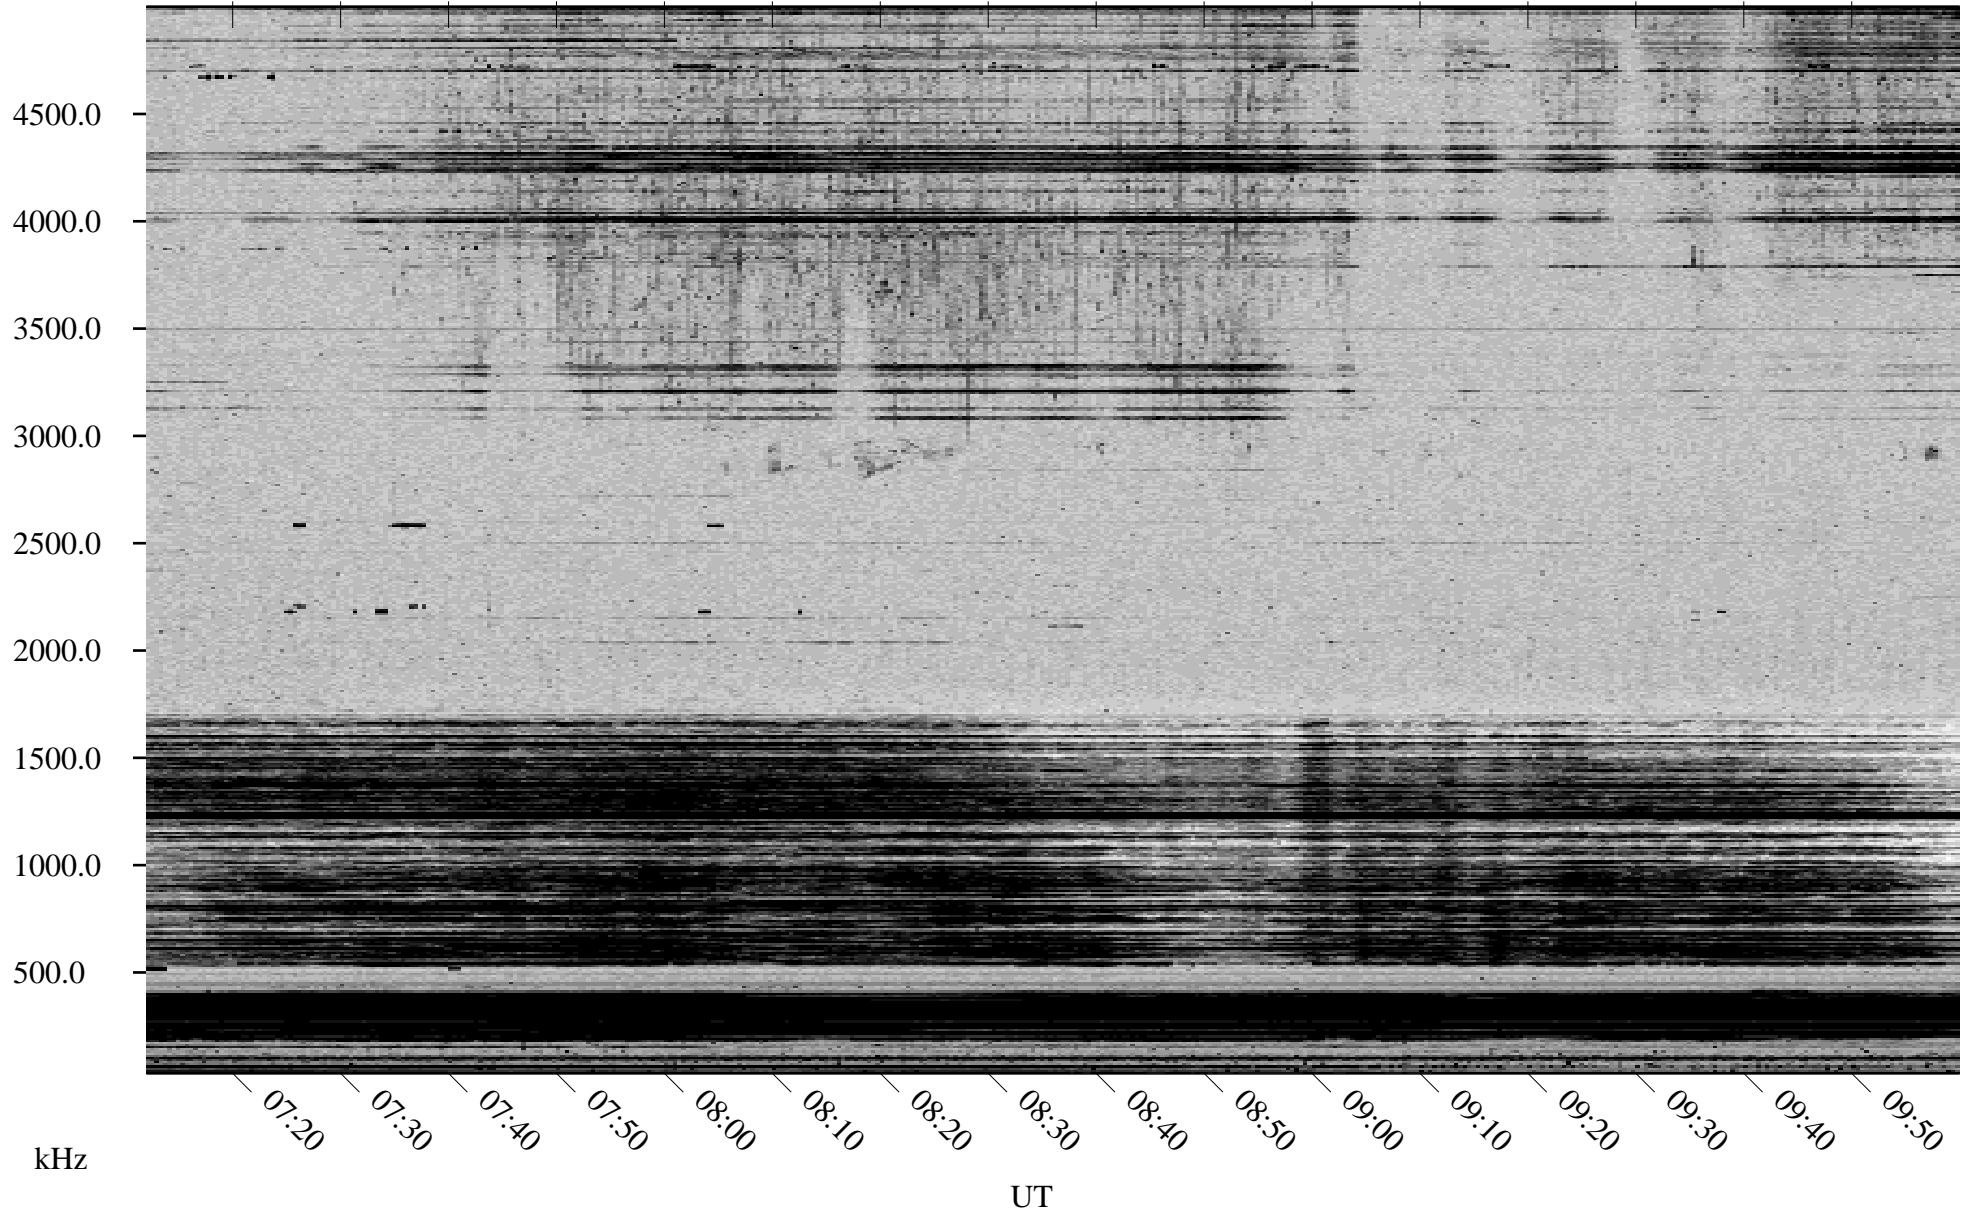

10/27/2002 Churchill, Manitoba

Linear Scale Black = 161 White = 15

ch02300l.r00m max_12

Page 1

10/27/2002 Churchill, Manitoba

Linear Scale Black = 161 White = 15

ch02300l.r00m max_12

Page 2

10/28/2002 Churchill, Manitoba

Linear Scale Black = 161 White = 15

ch02300l.r00m max_12

Page 3

10/28/2002 Churchill, Manitoba

Linear Scale Black = 161 White = 15

ch02300l.r00m max_12

Page 4

10/28/2002 Churchill, Manitoba

Linear Scale Black = 161 White = 15

ch02300l.r00m max_12

Page 5

10/28/2002 Churchill, Manitoba

Linear Scale Black = 161 White = 15

ch02300l.r00m max_12

Page 6

10/28/2002 Churchill, Manitoba

Linear Scale Black = 161 White = 15

ch02300l.r00m max_12

Page 7

10/28/2002 Churchill, Manitoba

Linear Scale Black = 161 White = 15

ch02300l.r00m max_12