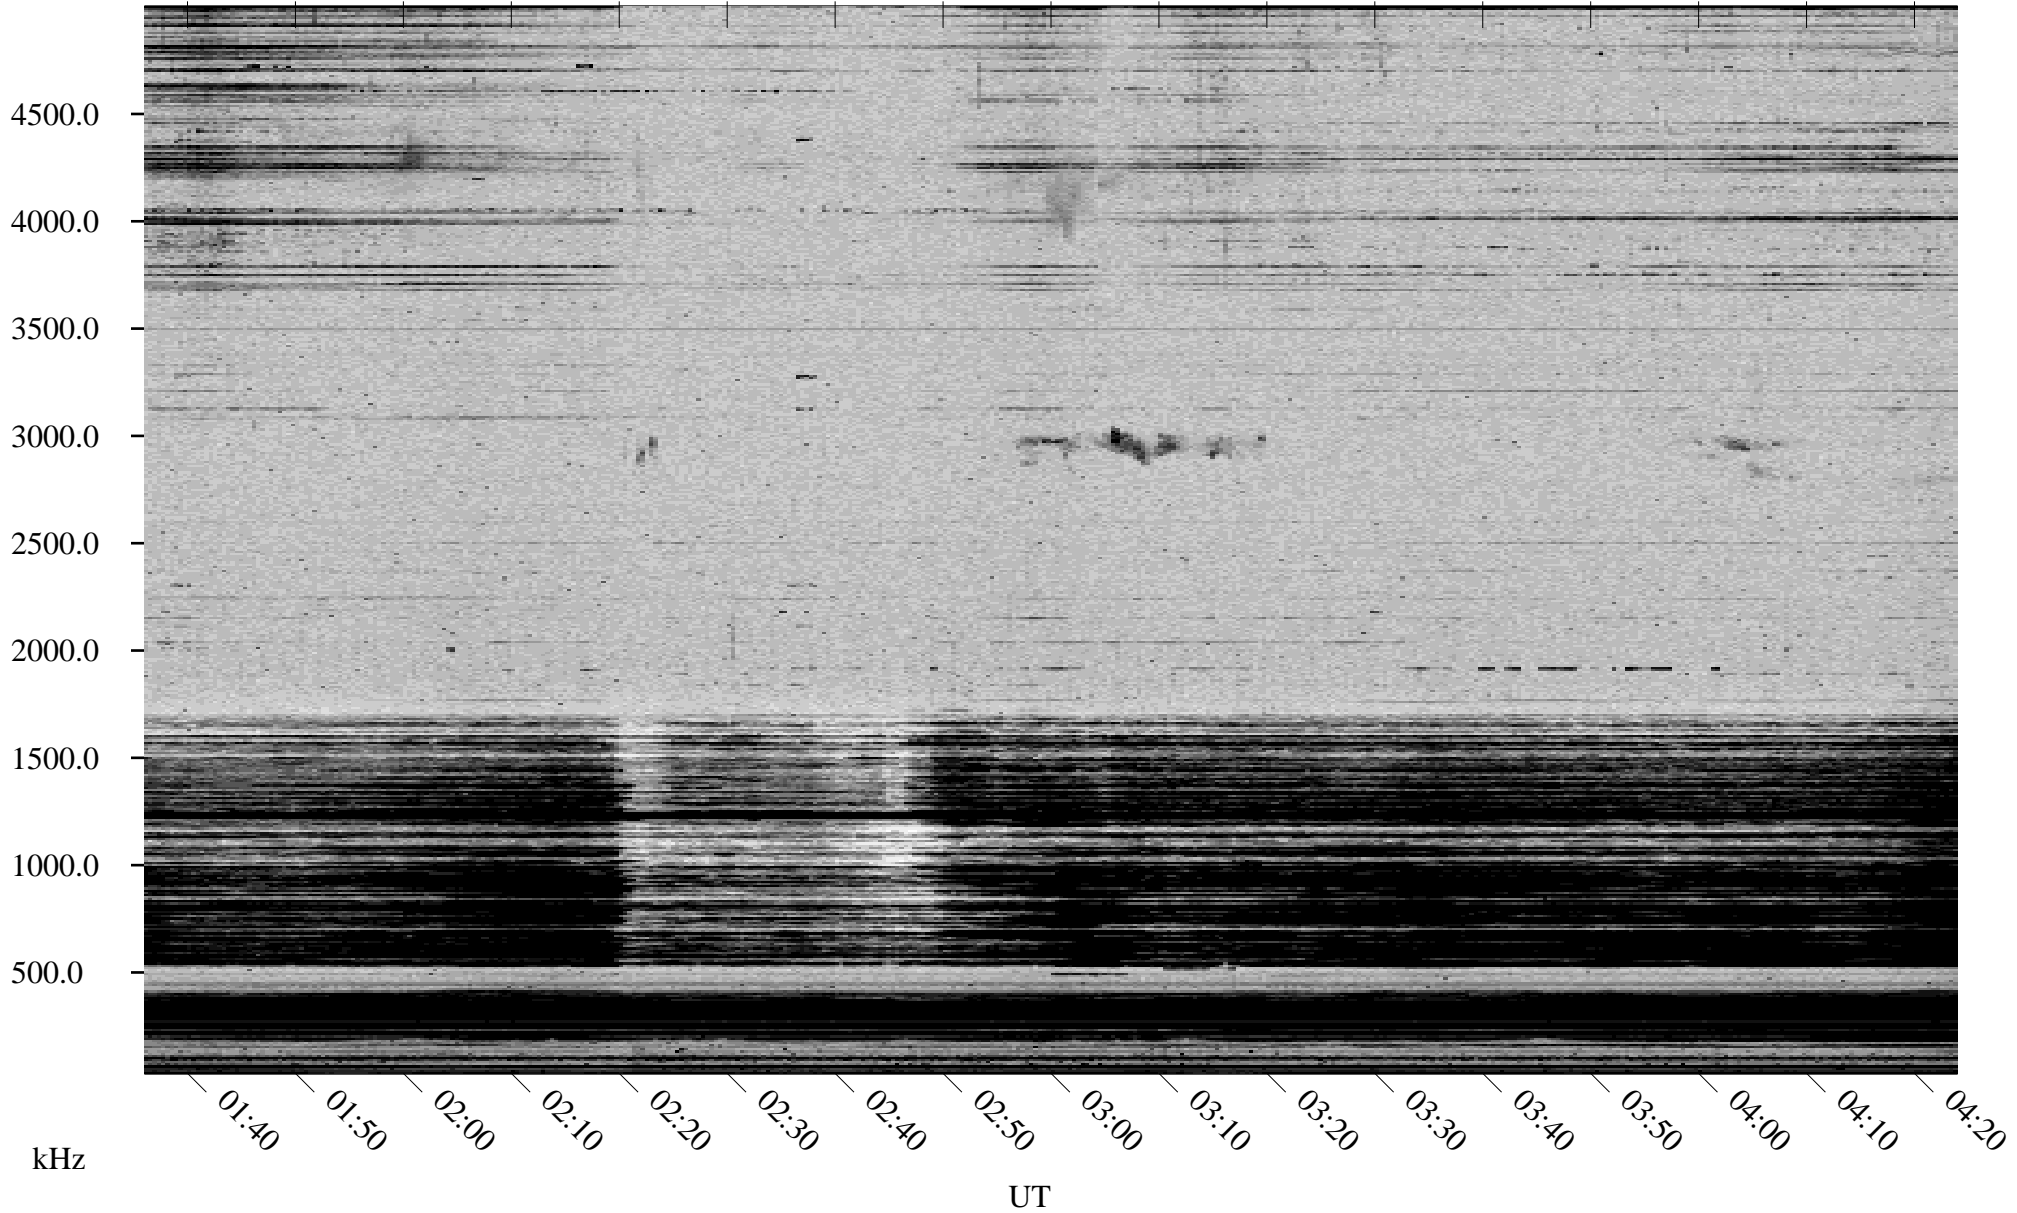

10/27/2002 Churchill, Manitoba

Linear Scale Black = 161 White = 15

ch02300l.r00m max_12

Page 1

10/27/2002 Churchill, Manitoba

Linear Scale Black = 161 White = 15

ch02300l.r00m max_12

Page 2

10/28/2002 Churchill, Manitoba

Linear Scale Black = 161 White = 15

ch02300l.r00m max_12

Page 3

10/28/2002 Churchill, Manitoba

Linear Scale Black = 161 White = 15

ch02300l.r00m max_12

Page 4

10/28/2002 Churchill, Manitoba

Linear Scale Black = 161 White = 15

ch02300l.r00m max_12

Page 5

10/28/2002 Churchill, Manitoba

Linear Scale Black = 161 White = 15

ch02300l.r00m max_12

Page 6

10/28/2002 Churchill, Manitoba

Linear Scale Black = 161 White = 15

ch02300l.r00m max_12

Page 7

10/28/2002 Churchill, Manitoba

Linear Scale Black = 161 White = 15

ch02300l.r00m max_12