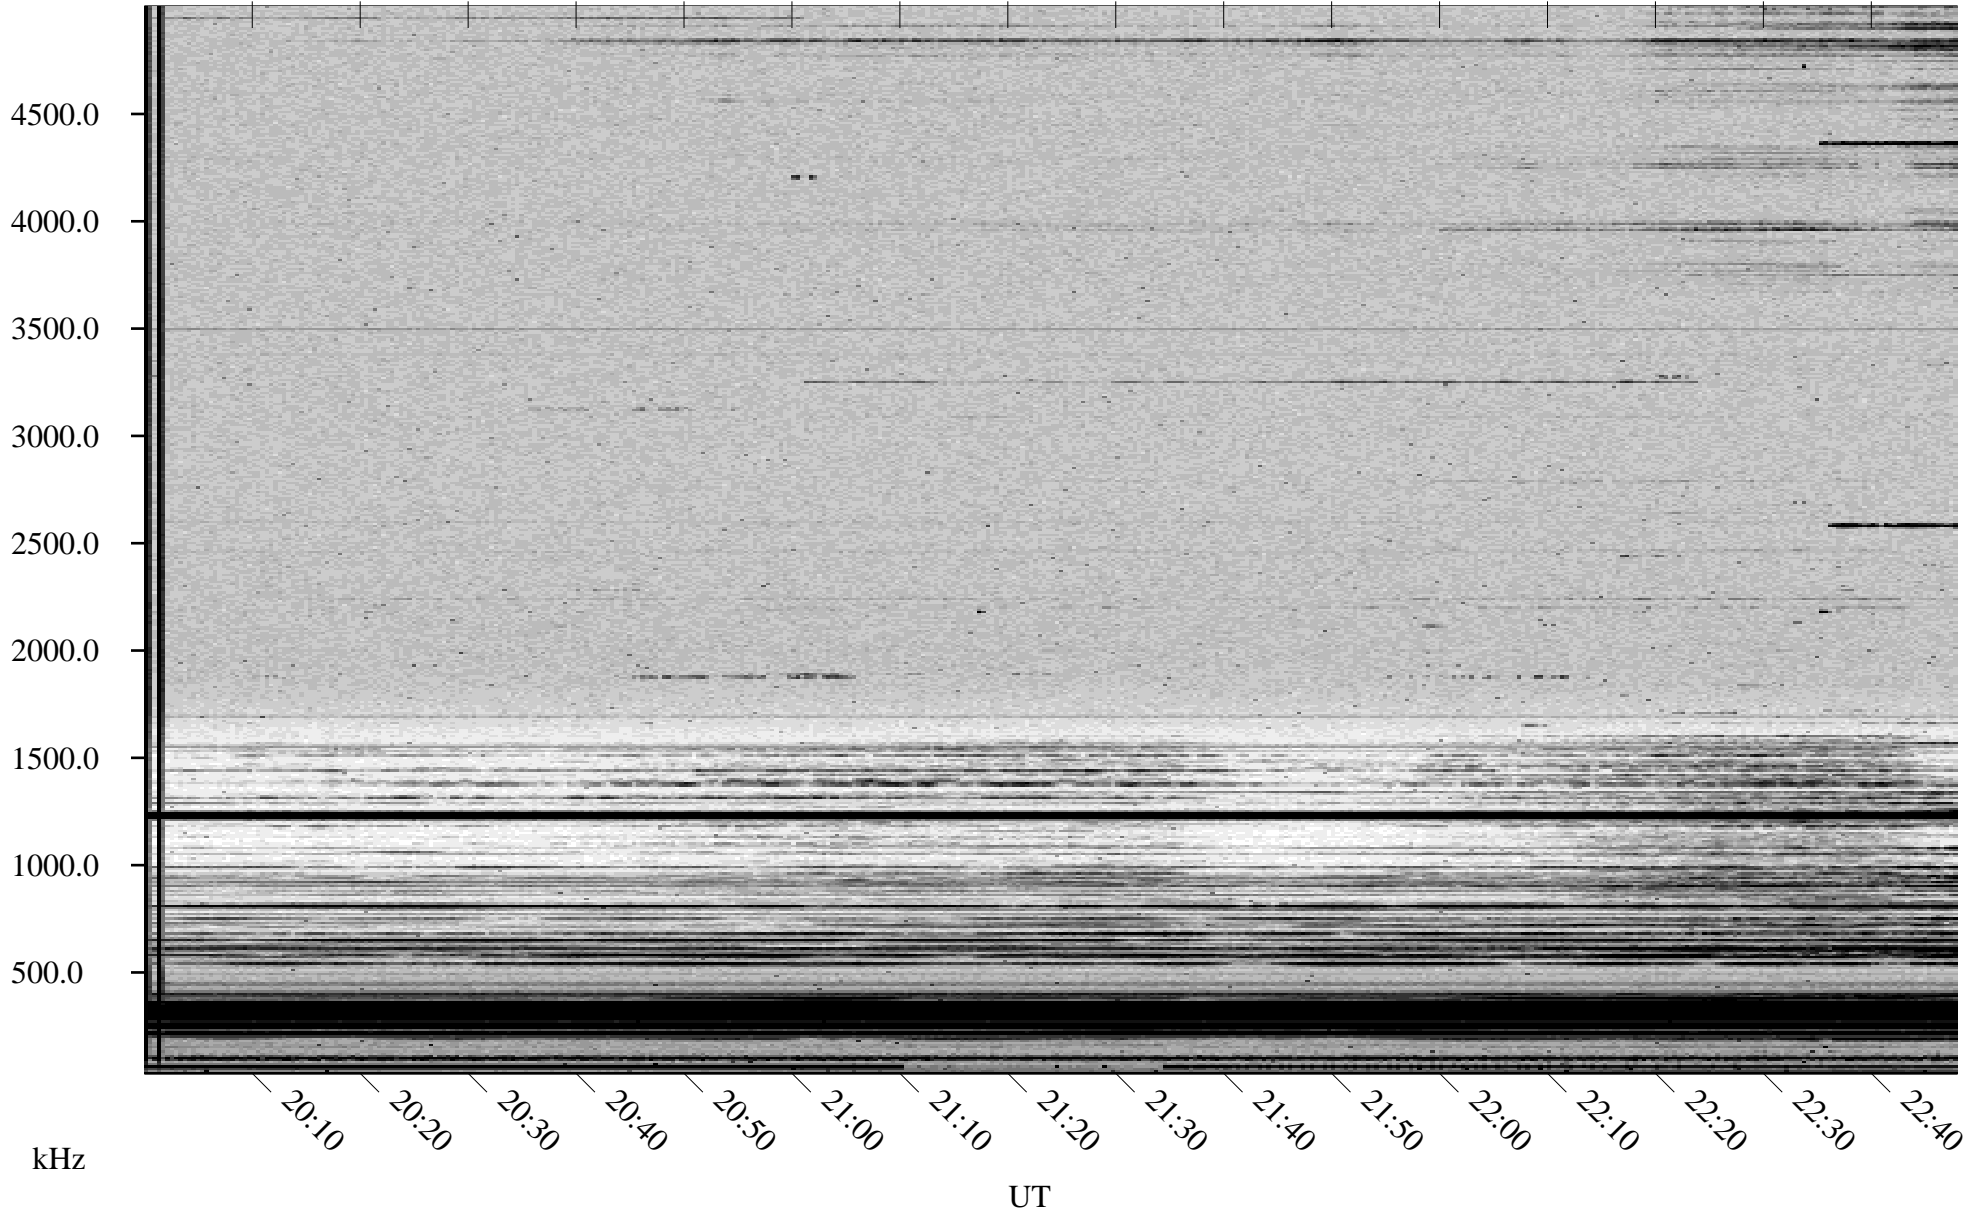

10/27/2002 Churchill, Manitoba

Linear Scale Black = 161 White = 15

ch02300l.r00m max_12

Page 1

10/27/2002 Churchill, Manitoba

Linear Scale Black = 161 White = 15

ch02300l.r00m max_12

Page 2

10/28/2002 Churchill, Manitoba

Linear Scale Black = 161 White = 15

ch02300l.r00m max_12

Page 3

10/28/2002 Churchill, Manitoba

Linear Scale Black = 161 White = 15

ch02300l.r00m max_12

Page 4

10/28/2002 Churchill, Manitoba

Linear Scale Black = 161 White = 15

ch02300l.r00m max_12

Page 5

10/28/2002 Churchill, Manitoba

Linear Scale Black = 161 White = 15

ch02300l.r00m max_12

Page 6

10/28/2002 Churchill, Manitoba

Linear Scale Black = 161 White = 15

ch02300l.r00m max_12

Page 7

10/28/2002 Churchill, Manitoba

Linear Scale Black = 161 White = 15

ch02300l.r00m max_12