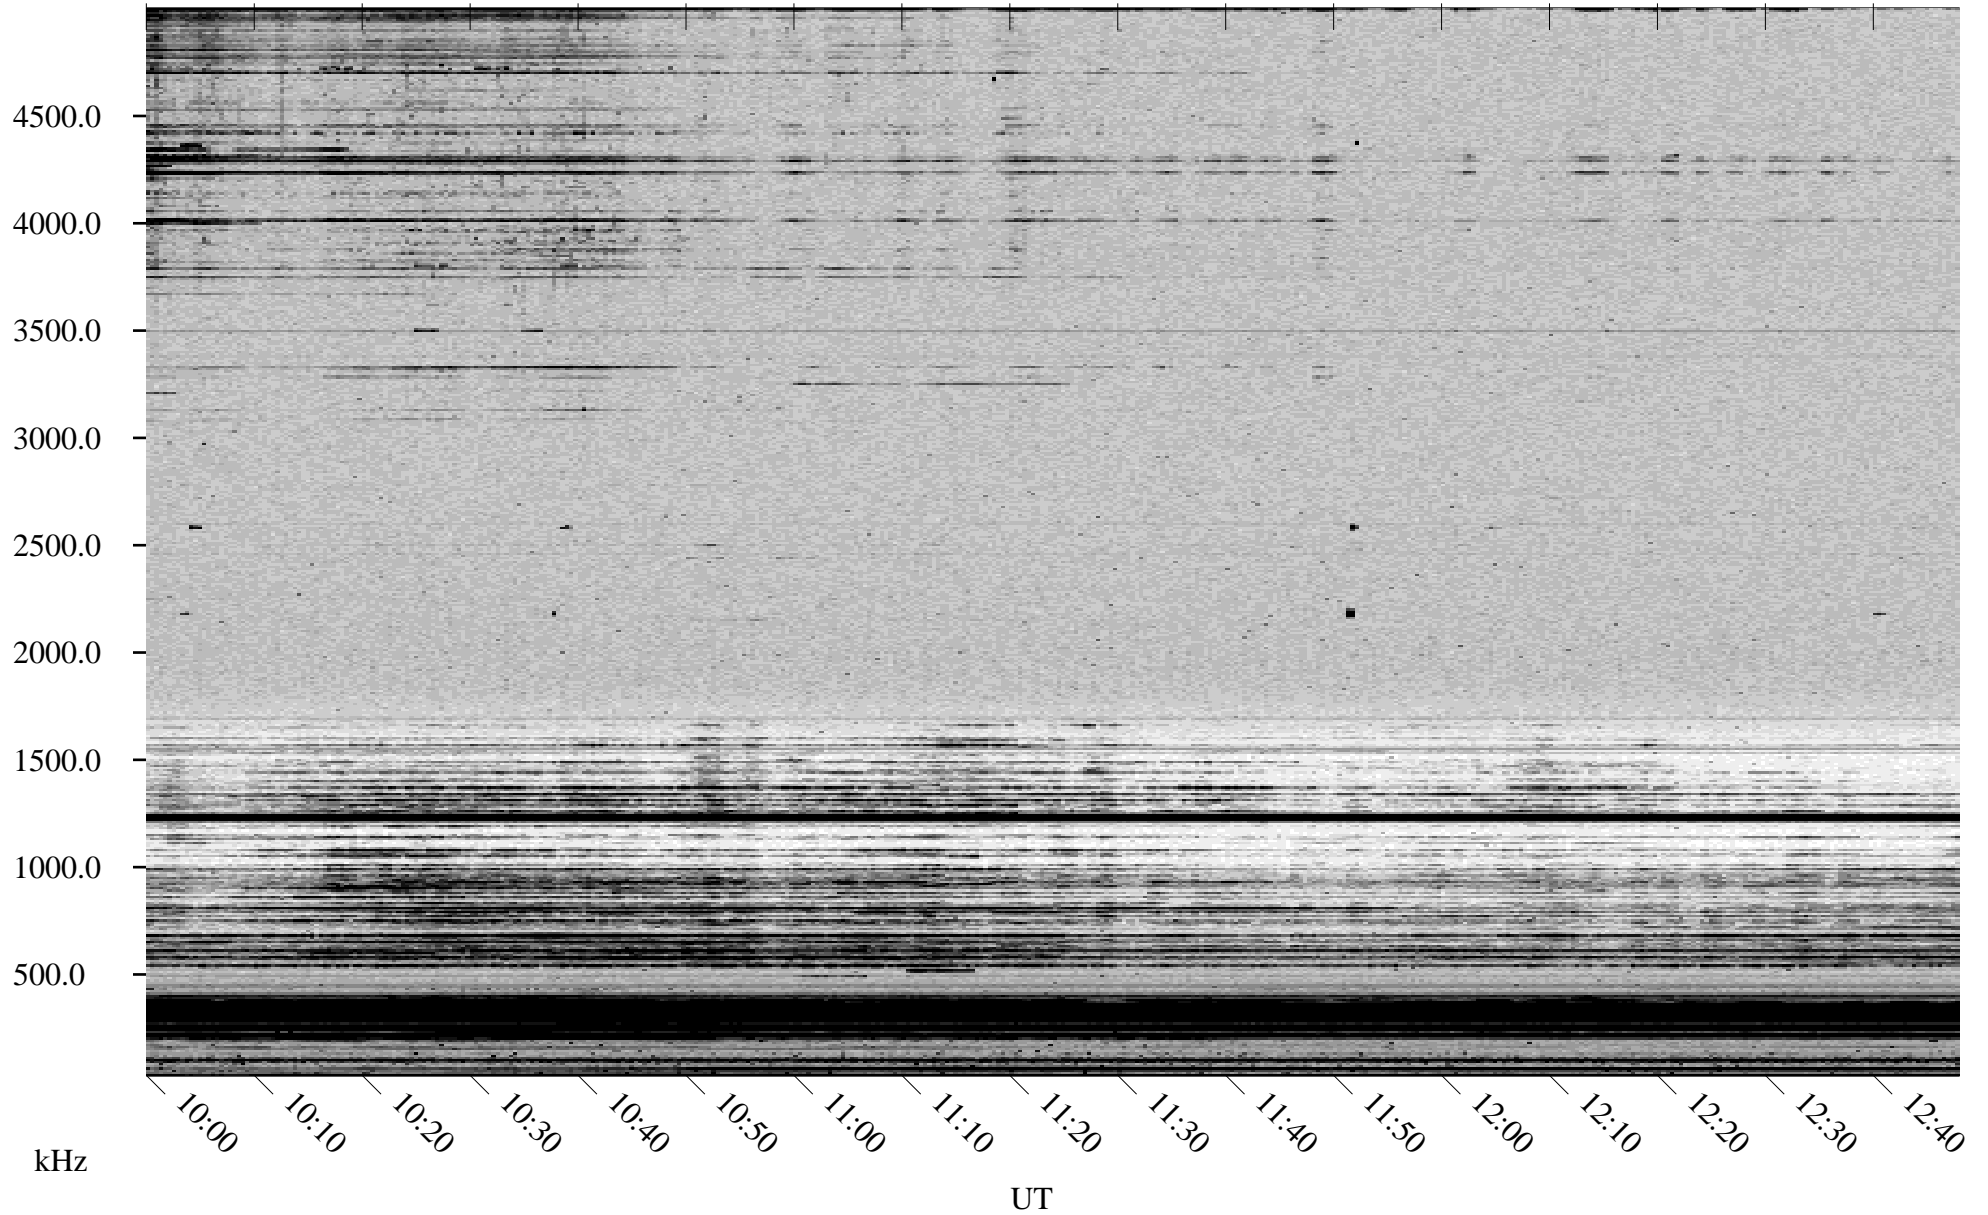

10/27/2002 Churchill, Manitoba

Linear Scale Black = 161 White = 15

ch02300l.r00m max_12

Page 1

10/27/2002 Churchill, Manitoba

Linear Scale Black = 161 White = 15

ch02300l.r00m max_12

Page 2

10/28/2002 Churchill, Manitoba

Linear Scale Black = 161 White = 15

ch02300l.r00m max_12

Page 3

10/28/2002 Churchill, Manitoba

Linear Scale Black = 161 White = 15

ch02300l.r00m max_12

Page 4

10/28/2002 Churchill, Manitoba

Linear Scale Black = 161 White = 15

ch02300l.r00m max_12

Page 5

10/28/2002 Churchill, Manitoba

Linear Scale Black = 161 White = 15

ch02300l.r00m max_12

Page 6

10/28/2002 Churchill, Manitoba

Linear Scale Black = 161 White = 15

ch02300l.r00m max_12

Page 7

10/28/2002 Churchill, Manitoba

Linear Scale Black = 161 White = 15

ch02300l.r00m max_12