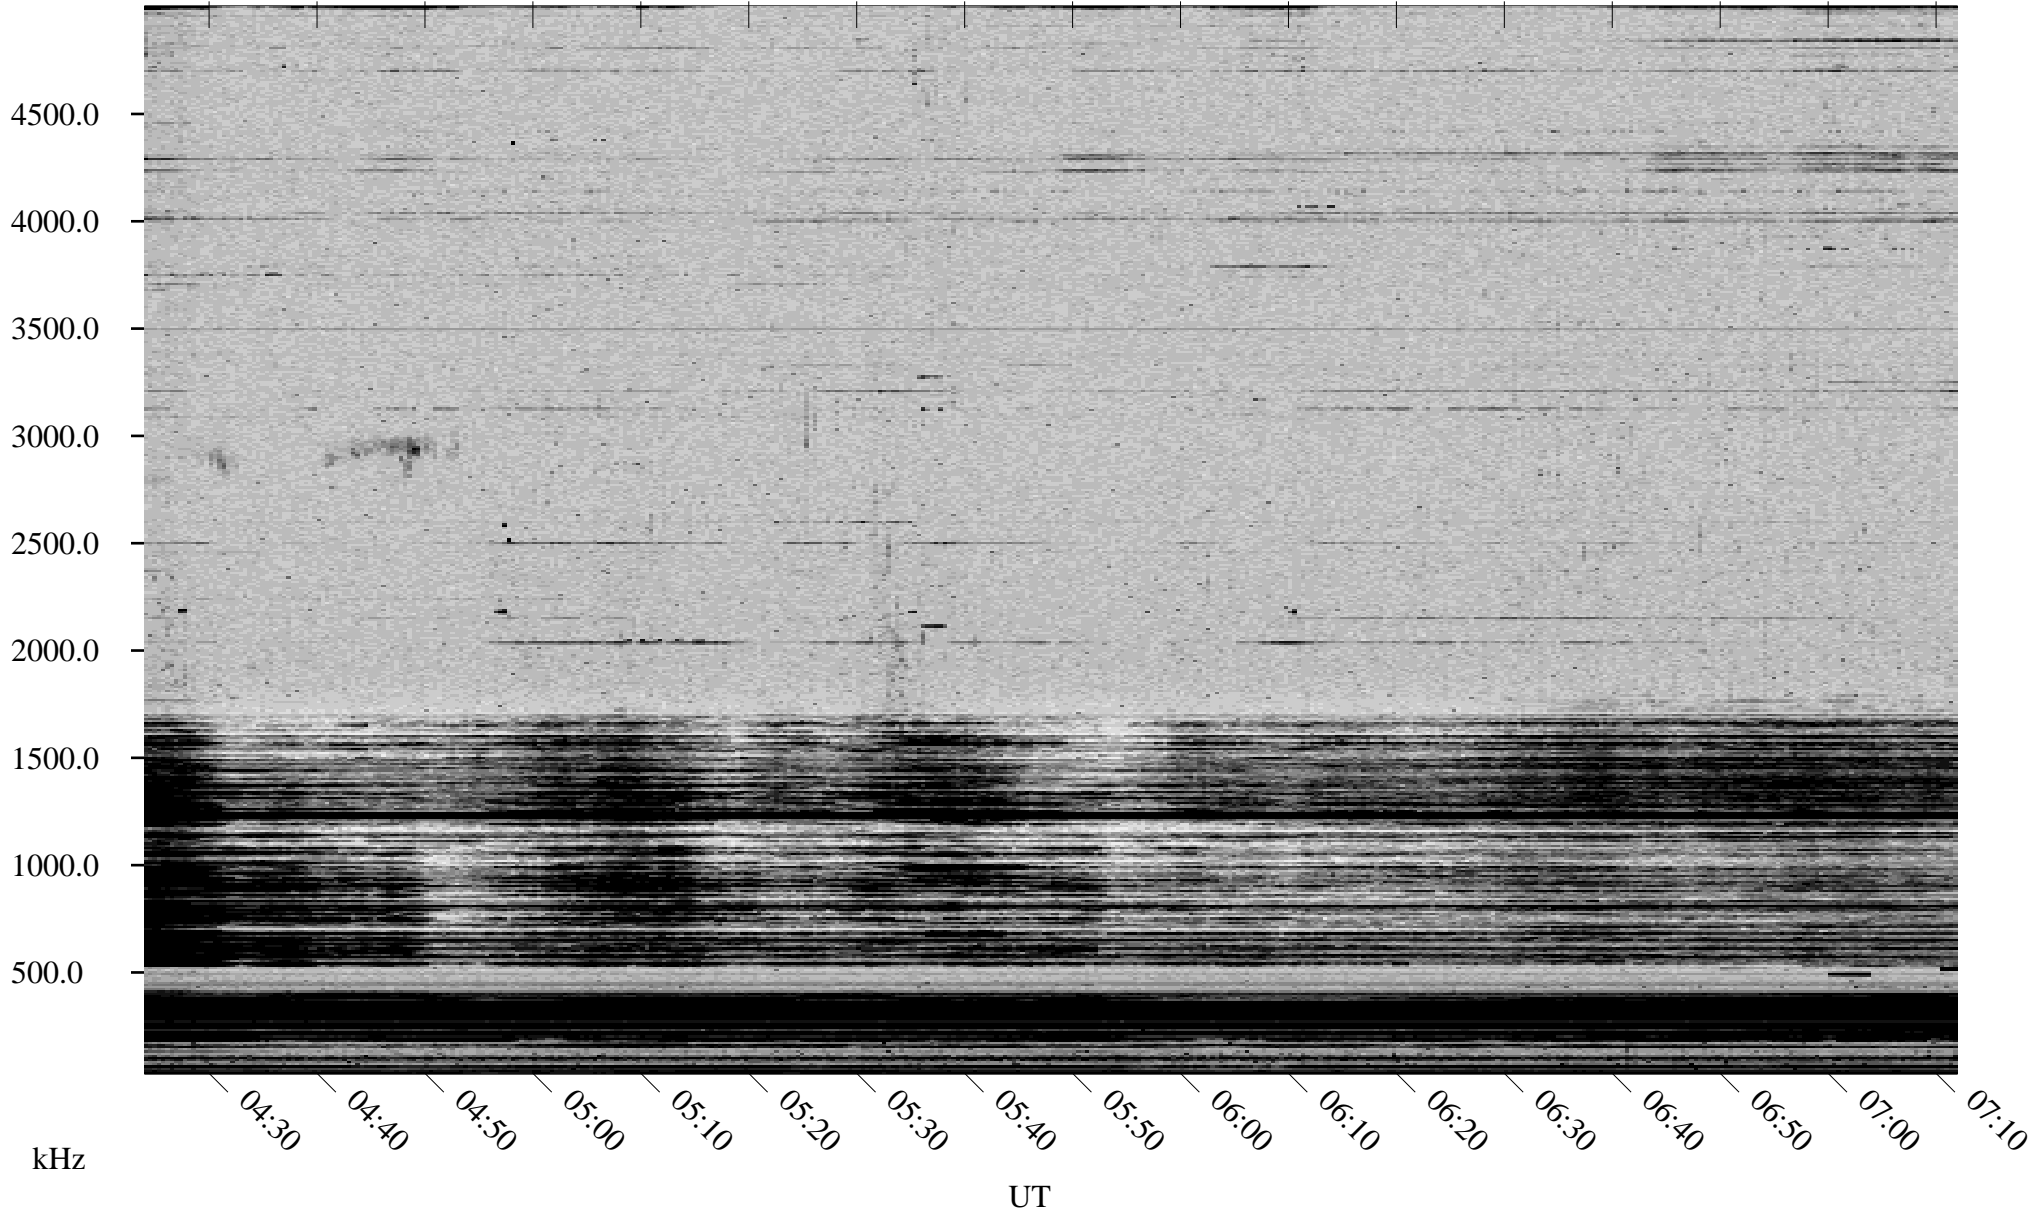

10/27/2002 Churchill, Manitoba

Linear Scale Black = 161 White = 15

ch02300l.r00m max_12

Page 1

10/27/2002 Churchill, Manitoba

Linear Scale Black = 161 White = 15

ch02300l.r00m max_12

Page 2

10/28/2002 Churchill, Manitoba

Linear Scale Black = 161 White = 15

ch02300l.r00m max_12

Page 3

10/28/2002 Churchill, Manitoba

Linear Scale Black = 161 White = 15

ch02300l.r00m max_12

Page 4

10/28/2002 Churchill, Manitoba

Linear Scale Black = 161 White = 15

ch02300l.r00m max_12

Page 5

10/28/2002 Churchill, Manitoba

Linear Scale Black = 161 White = 15

ch02300l.r00m max_12

Page 6

10/28/2002 Churchill, Manitoba

Linear Scale Black = 161 White = 15

ch02300l.r00m max_12

Page 7

10/28/2002 Churchill, Manitoba

Linear Scale Black = 161 White = 15

ch02300l.r00m max_12