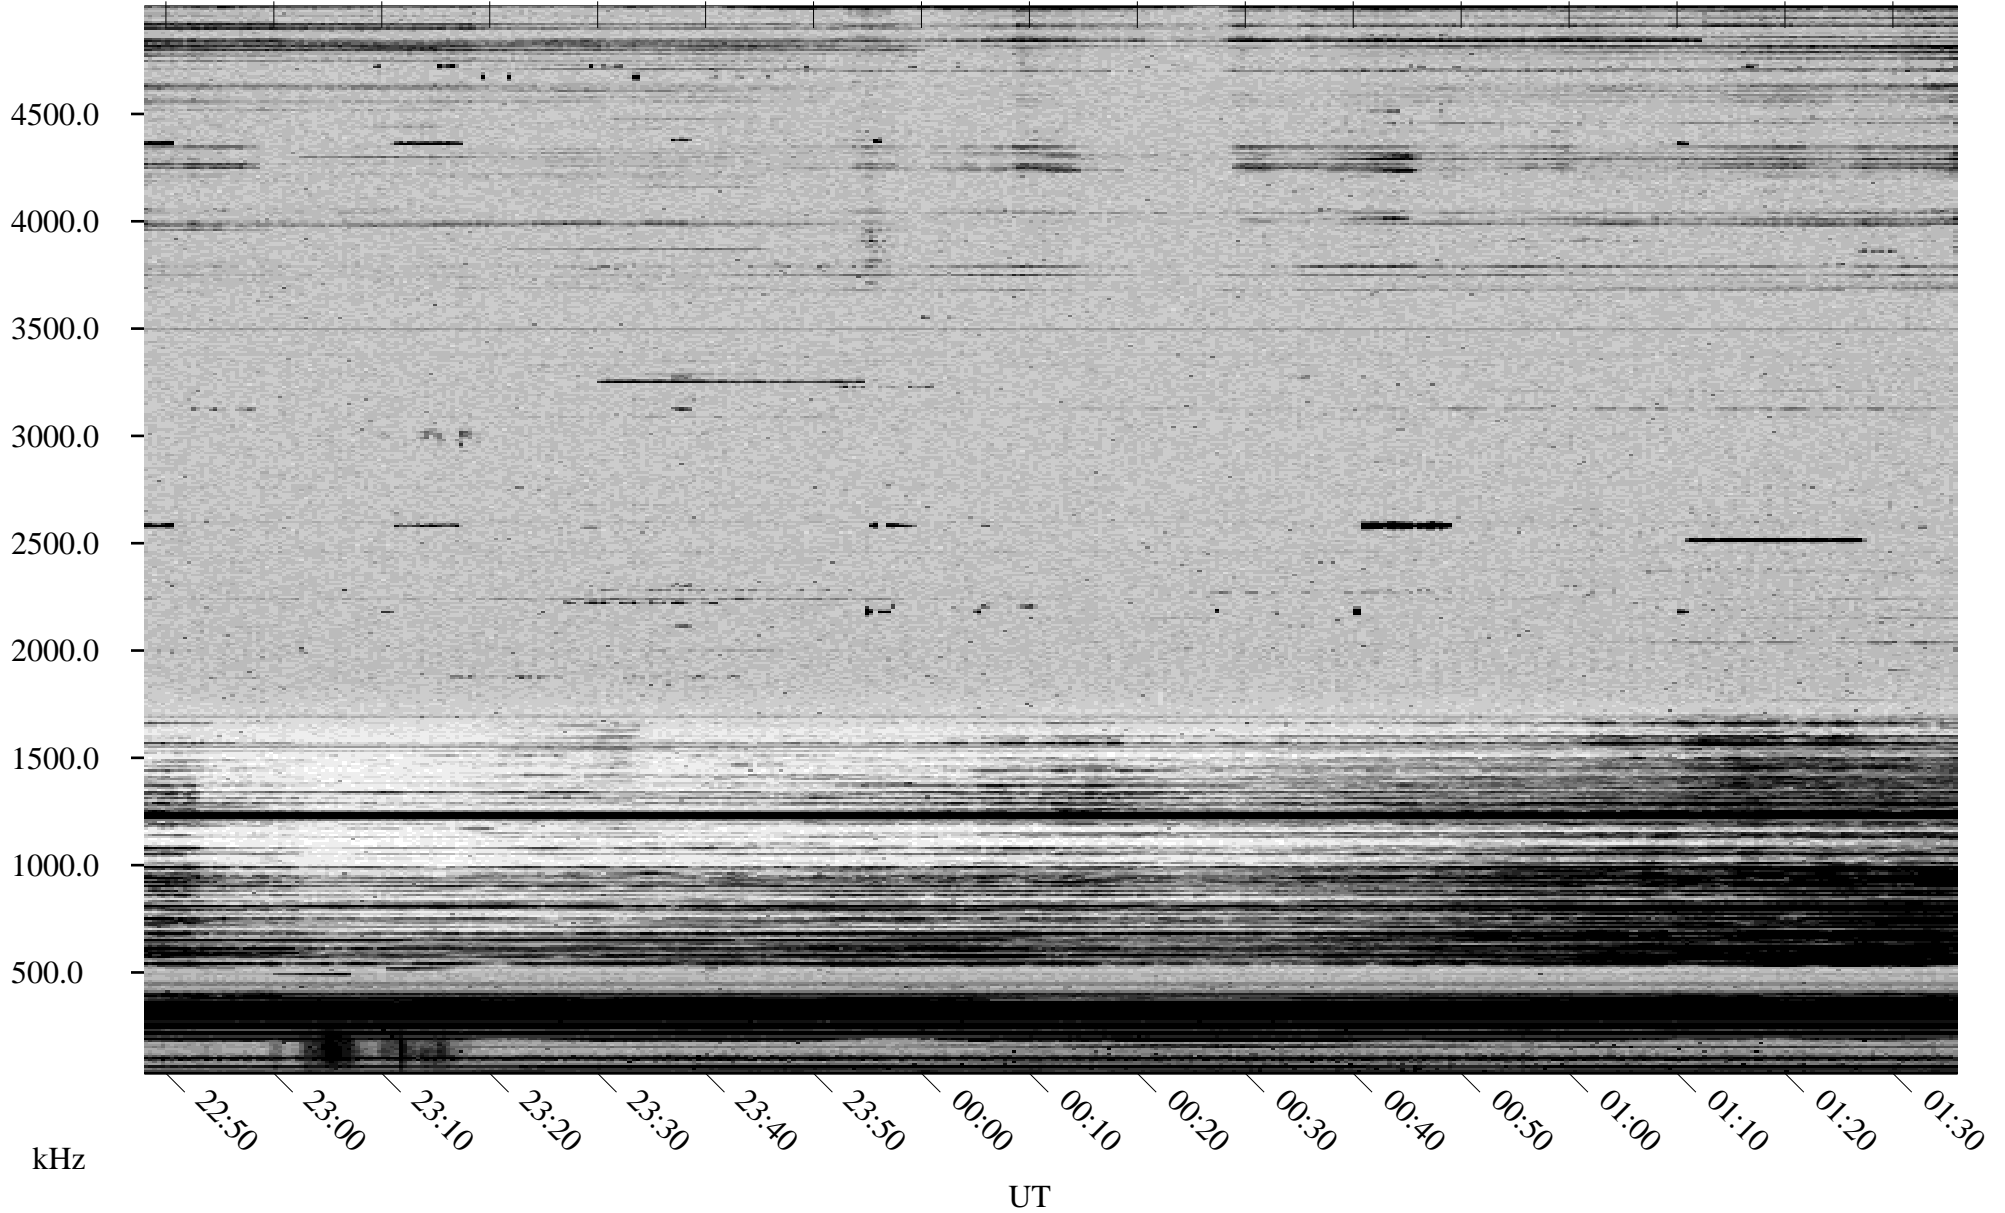

10/27/2002 Churchill, Manitoba

Linear Scale Black = 161 White = 15

ch02300l.r00m max_12

Page 1

10/27/2002 Churchill, Manitoba

Linear Scale Black = 161 White = 15

ch02300l.r00m max_12

Page 2

10/28/2002 Churchill, Manitoba

Linear Scale Black = 161 White = 15

ch02300l.r00m max_12

Page 3

10/28/2002 Churchill, Manitoba

Linear Scale Black = 161 White = 15

ch02300l.r00m max_12

Page 4

10/28/2002 Churchill, Manitoba

Linear Scale Black = 161 White = 15

ch02300l.r00m max_12

Page 5

10/28/2002 Churchill, Manitoba

Linear Scale Black = 161 White = 15

ch02300l.r00m max_12

Page 6

10/28/2002 Churchill, Manitoba

Linear Scale Black = 161 White = 15

ch02300l.r00m max_12

Page 7

10/28/2002 Churchill, Manitoba

Linear Scale Black = 161 White = 15

ch02300l.r00m max_12