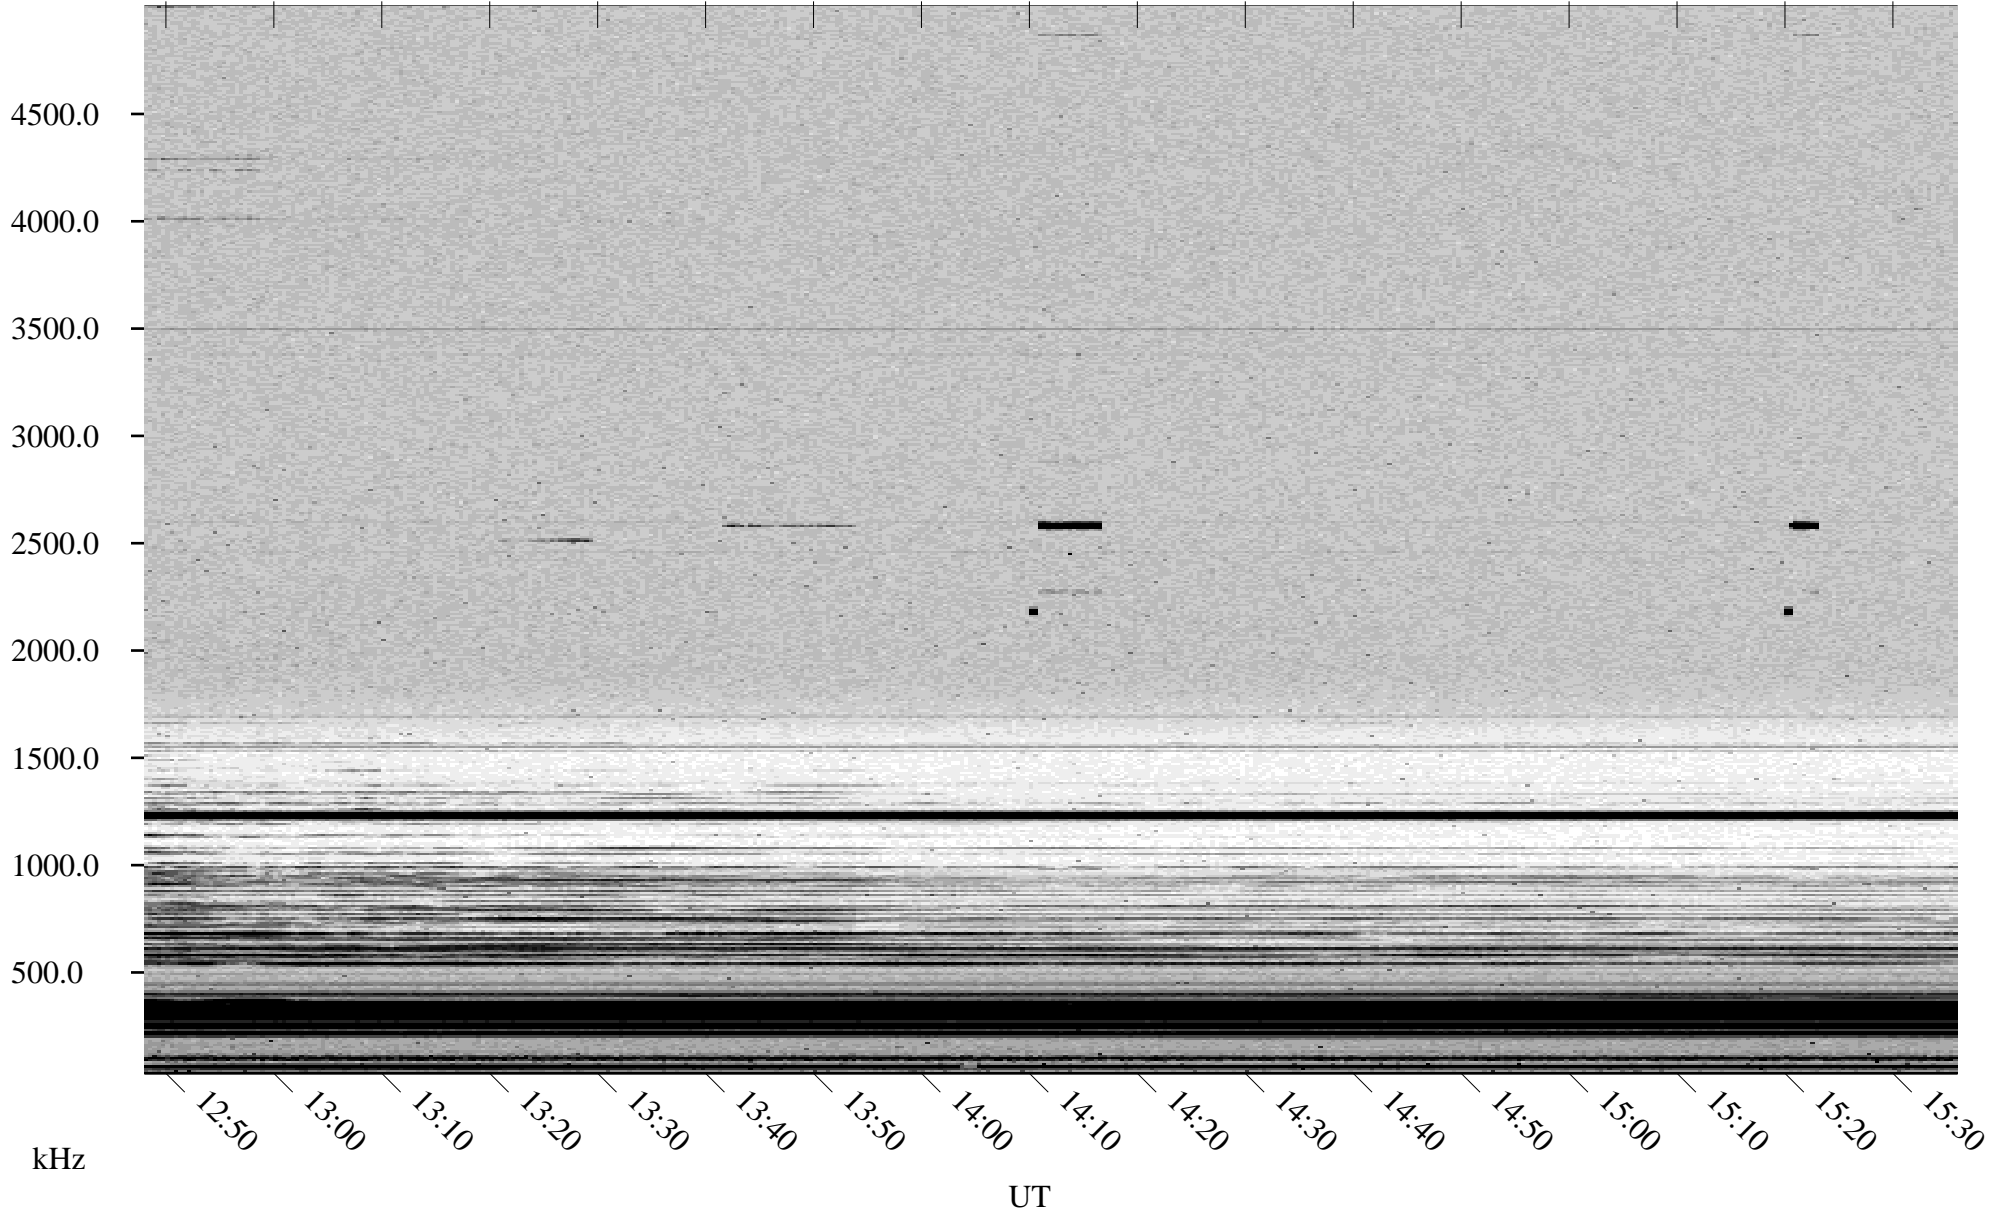

10/27/2002 Churchill, Manitoba

Linear Scale Black = 161 White = 15

ch02300l.r00m max_12

Page 1

10/27/2002 Churchill, Manitoba

Linear Scale Black = 161 White = 15

ch02300l.r00m max_12

Page 2

10/28/2002 Churchill, Manitoba

Linear Scale Black = 161 White = 15

ch02300l.r00m max_12

Page 3

10/28/2002 Churchill, Manitoba

Linear Scale Black = 161 White = 15

ch02300l.r00m max_12

Page 4

10/28/2002 Churchill, Manitoba

Linear Scale Black = 161 White = 15

ch02300l.r00m max_12

Page 5

10/28/2002 Churchill, Manitoba

Linear Scale Black = 161 White = 15

ch02300l.r00m max_12

Page 6

10/28/2002 Churchill, Manitoba

Linear Scale Black = 161 White = 15

ch02300l.r00m max_12

Page 7

10/28/2002 Churchill, Manitoba

Linear Scale Black = 161 White = 15

ch02300l.r00m max_12