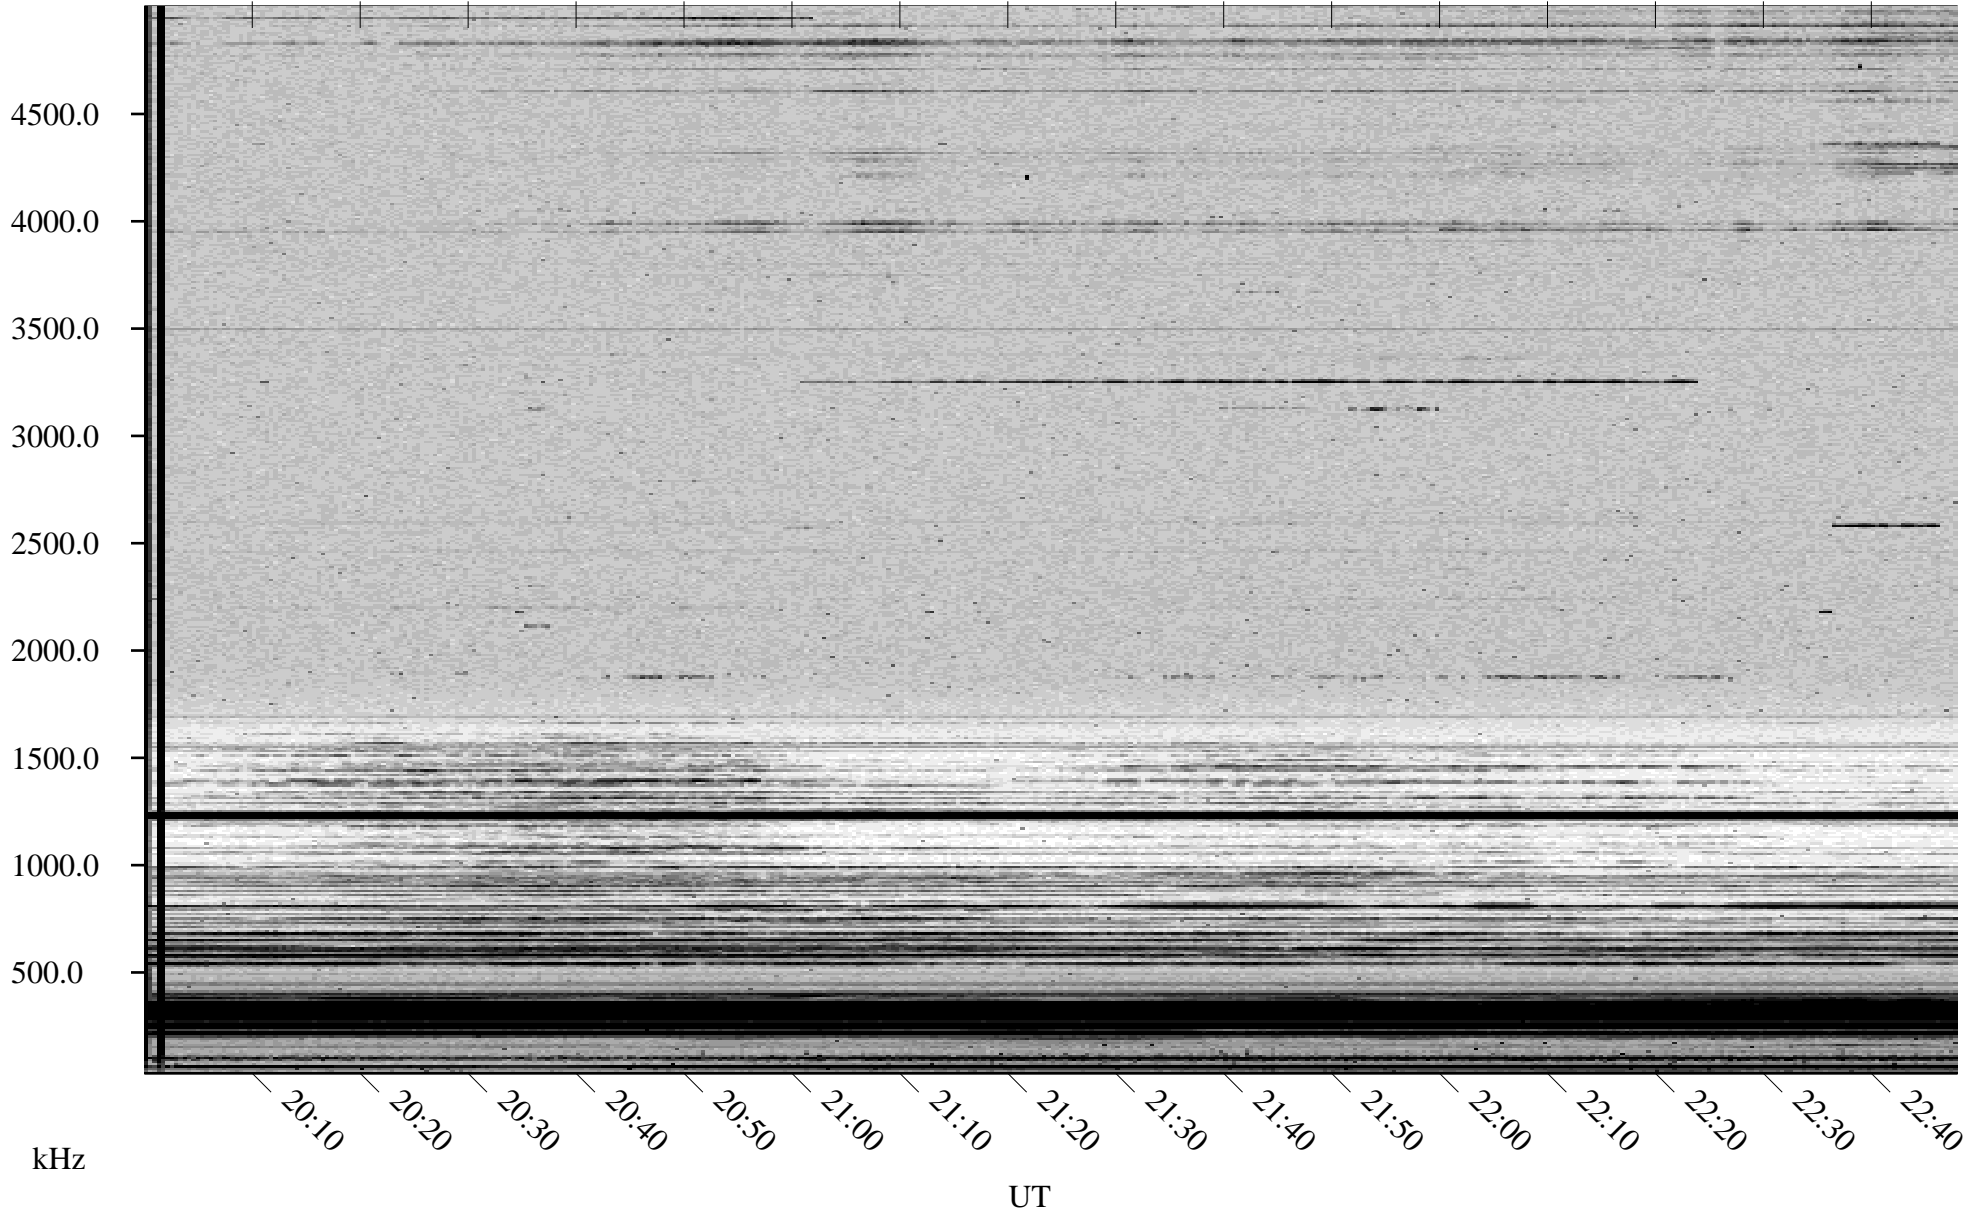

10/28/2002 Churchill, Manitoba

Linear Scale Black = 161 White = 15

ch023011.r00m max_12

Page 1

10/28/2002 Churchill, Manitoba

Linear Scale Black = 161 White = 15

ch023011.r00m max_12

Page 2

kHz

UT