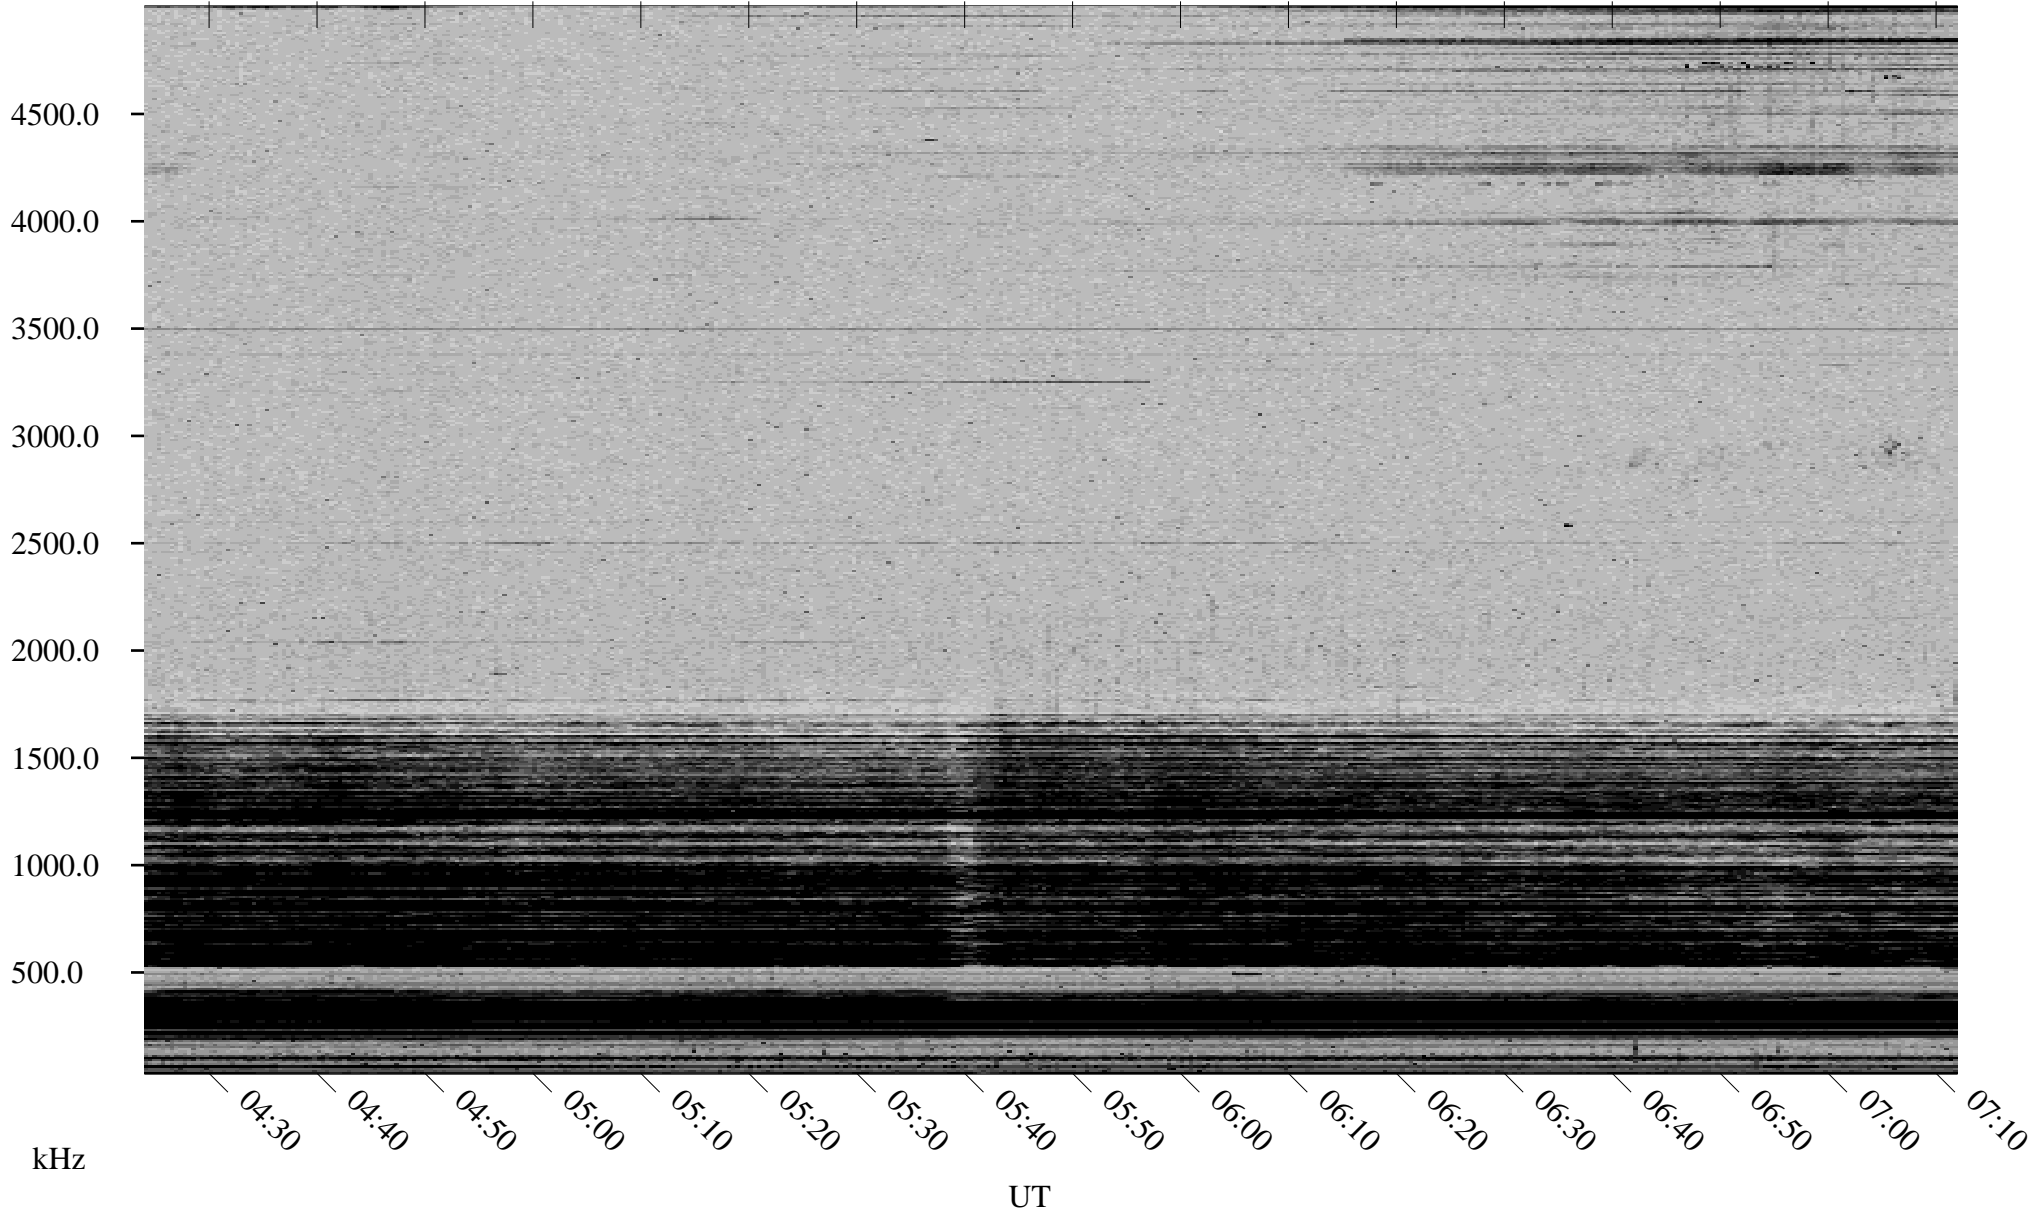

11/03/2002 Churchill, Manitoba

Linear Scale Black = 161 White = 15

ch02307l.r00m max_12

Page 1

11/03/2002 Churchill, Manitoba

Linear Scale Black = 161 White = 15

ch02307l.r00m max_12

Page 2

11/04/2002 Churchill, Manitoba

Linear Scale Black = 161 White = 15

ch02307l.r00m max_12

Page 3

11/04/2002 Churchill, Manitoba

Linear Scale Black = 161 White = 15

ch02307l.r00m max_12

Page 4

11/04/2002 Churchill, Manitoba

Linear Scale Black = 161 White = 15

ch02307l.r00m max_12

Page 5

11/04/2002 Churchill, Manitoba

Linear Scale Black = 161 White = 15

ch02307l.r00m max_12

Page 6

11/04/2002 Churchill, Manitoba

Linear Scale Black = 161 White = 15

ch02307l.r00m max_12

Page 7

11/04/2002 Churchill, Manitoba

Linear Scale Black = 161 White = 15

ch02307l.r00m max_12

Page 8