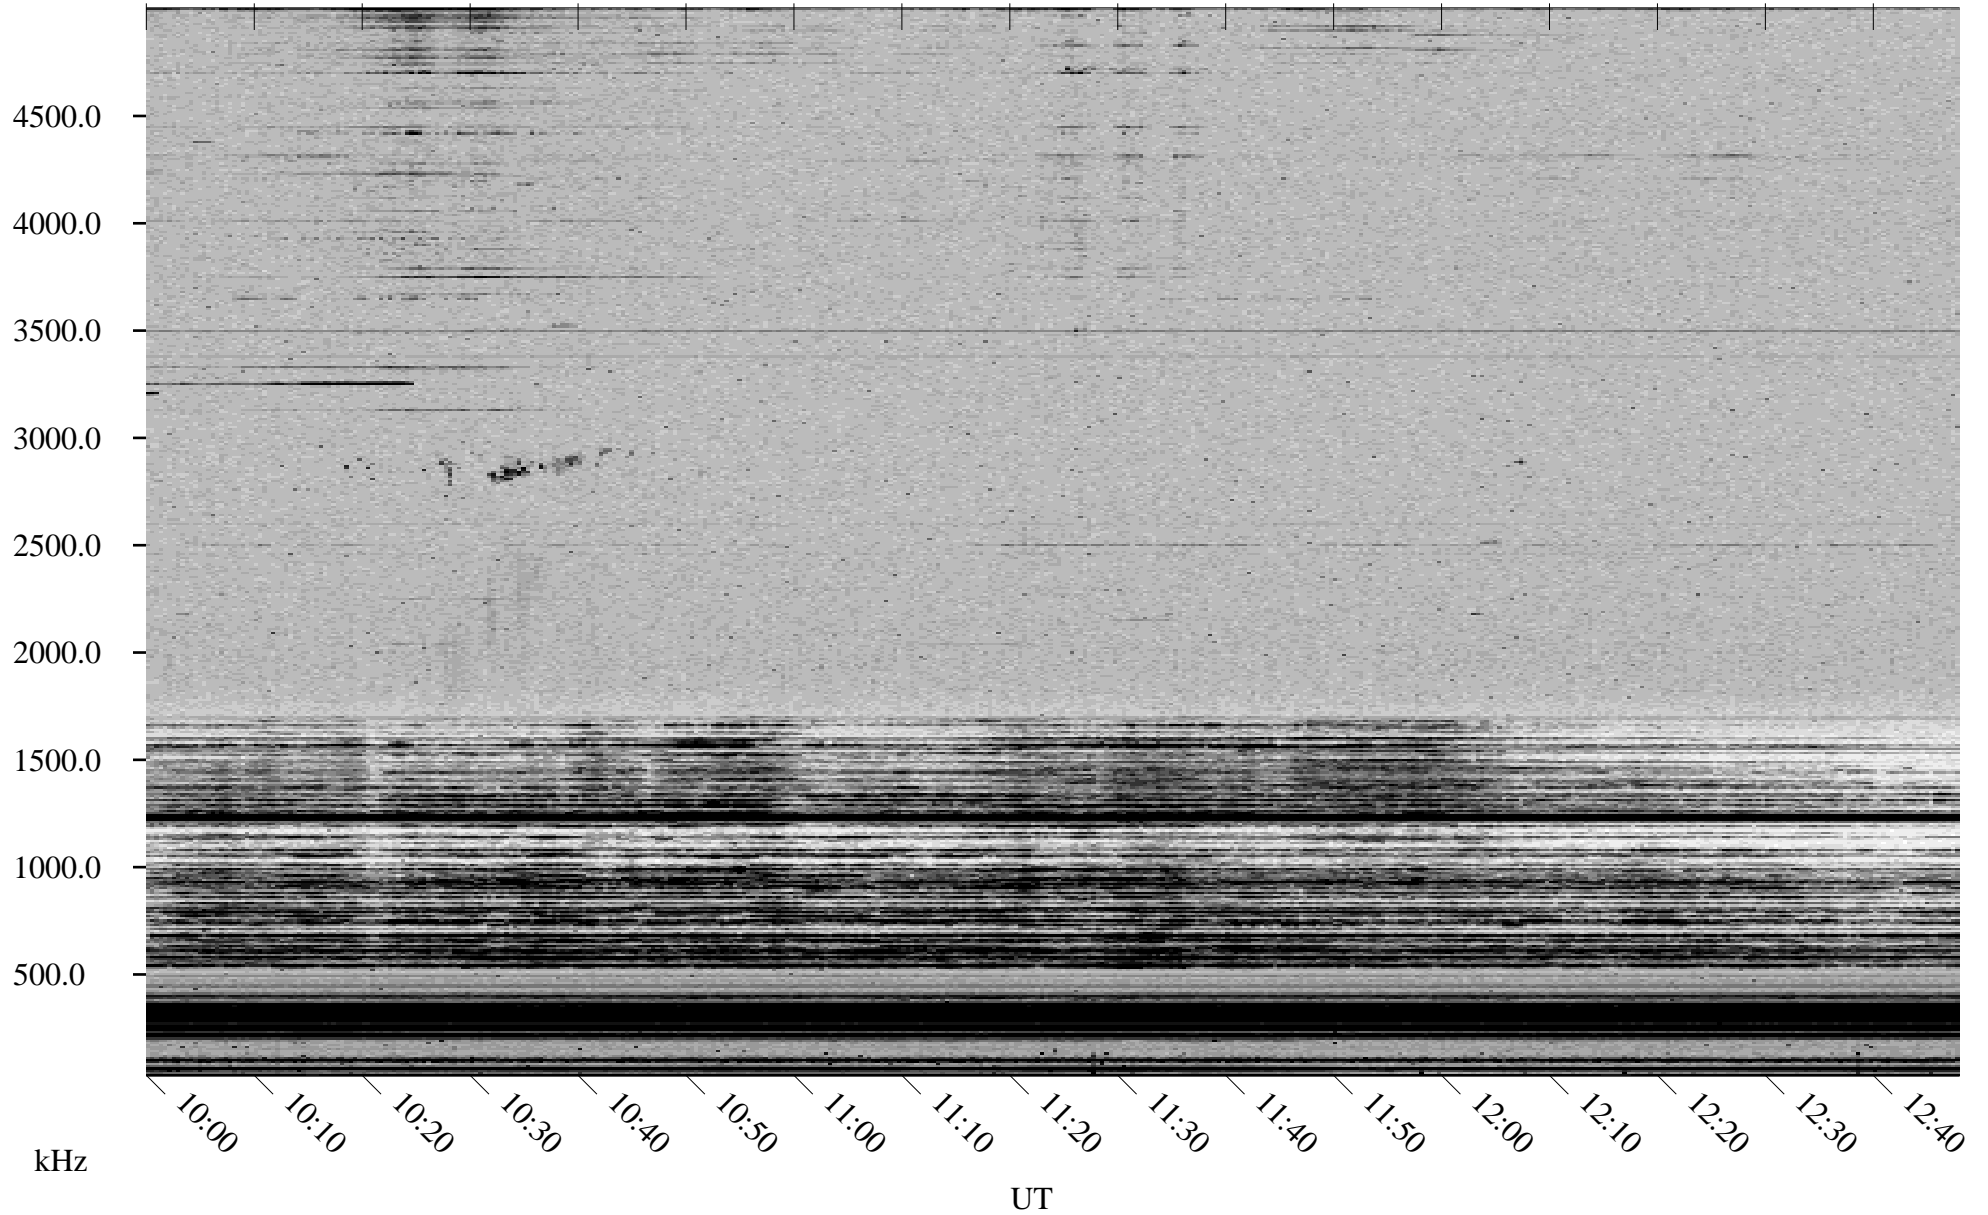

11/03/2002 Churchill, Manitoba

Linear Scale Black = 161 White = 15

ch02307l.r00m max_12

Page 1

11/03/2002 Churchill, Manitoba

Linear Scale Black = 161 White = 15

ch02307l.r00m max_12

Page 2

11/04/2002 Churchill, Manitoba

Linear Scale Black = 161 White = 15

ch02307l.r00m max_12

Page 3

11/04/2002 Churchill, Manitoba

Linear Scale Black = 161 White = 15

ch02307l.r00m max_12

Page 4

11/04/2002 Churchill, Manitoba

Linear Scale Black = 161 White = 15

ch02307l.r00m max_12

Page 5

11/04/2002 Churchill, Manitoba

Linear Scale Black = 161 White = 15

ch02307l.r00m max_12

Page 6

11/04/2002 Churchill, Manitoba

Linear Scale Black = 161 White = 15

ch02307l.r00m max_12

Page 7

11/04/2002 Churchill, Manitoba

Linear Scale Black = 161 White = 15

ch02307l.r00m max_12

Page 8