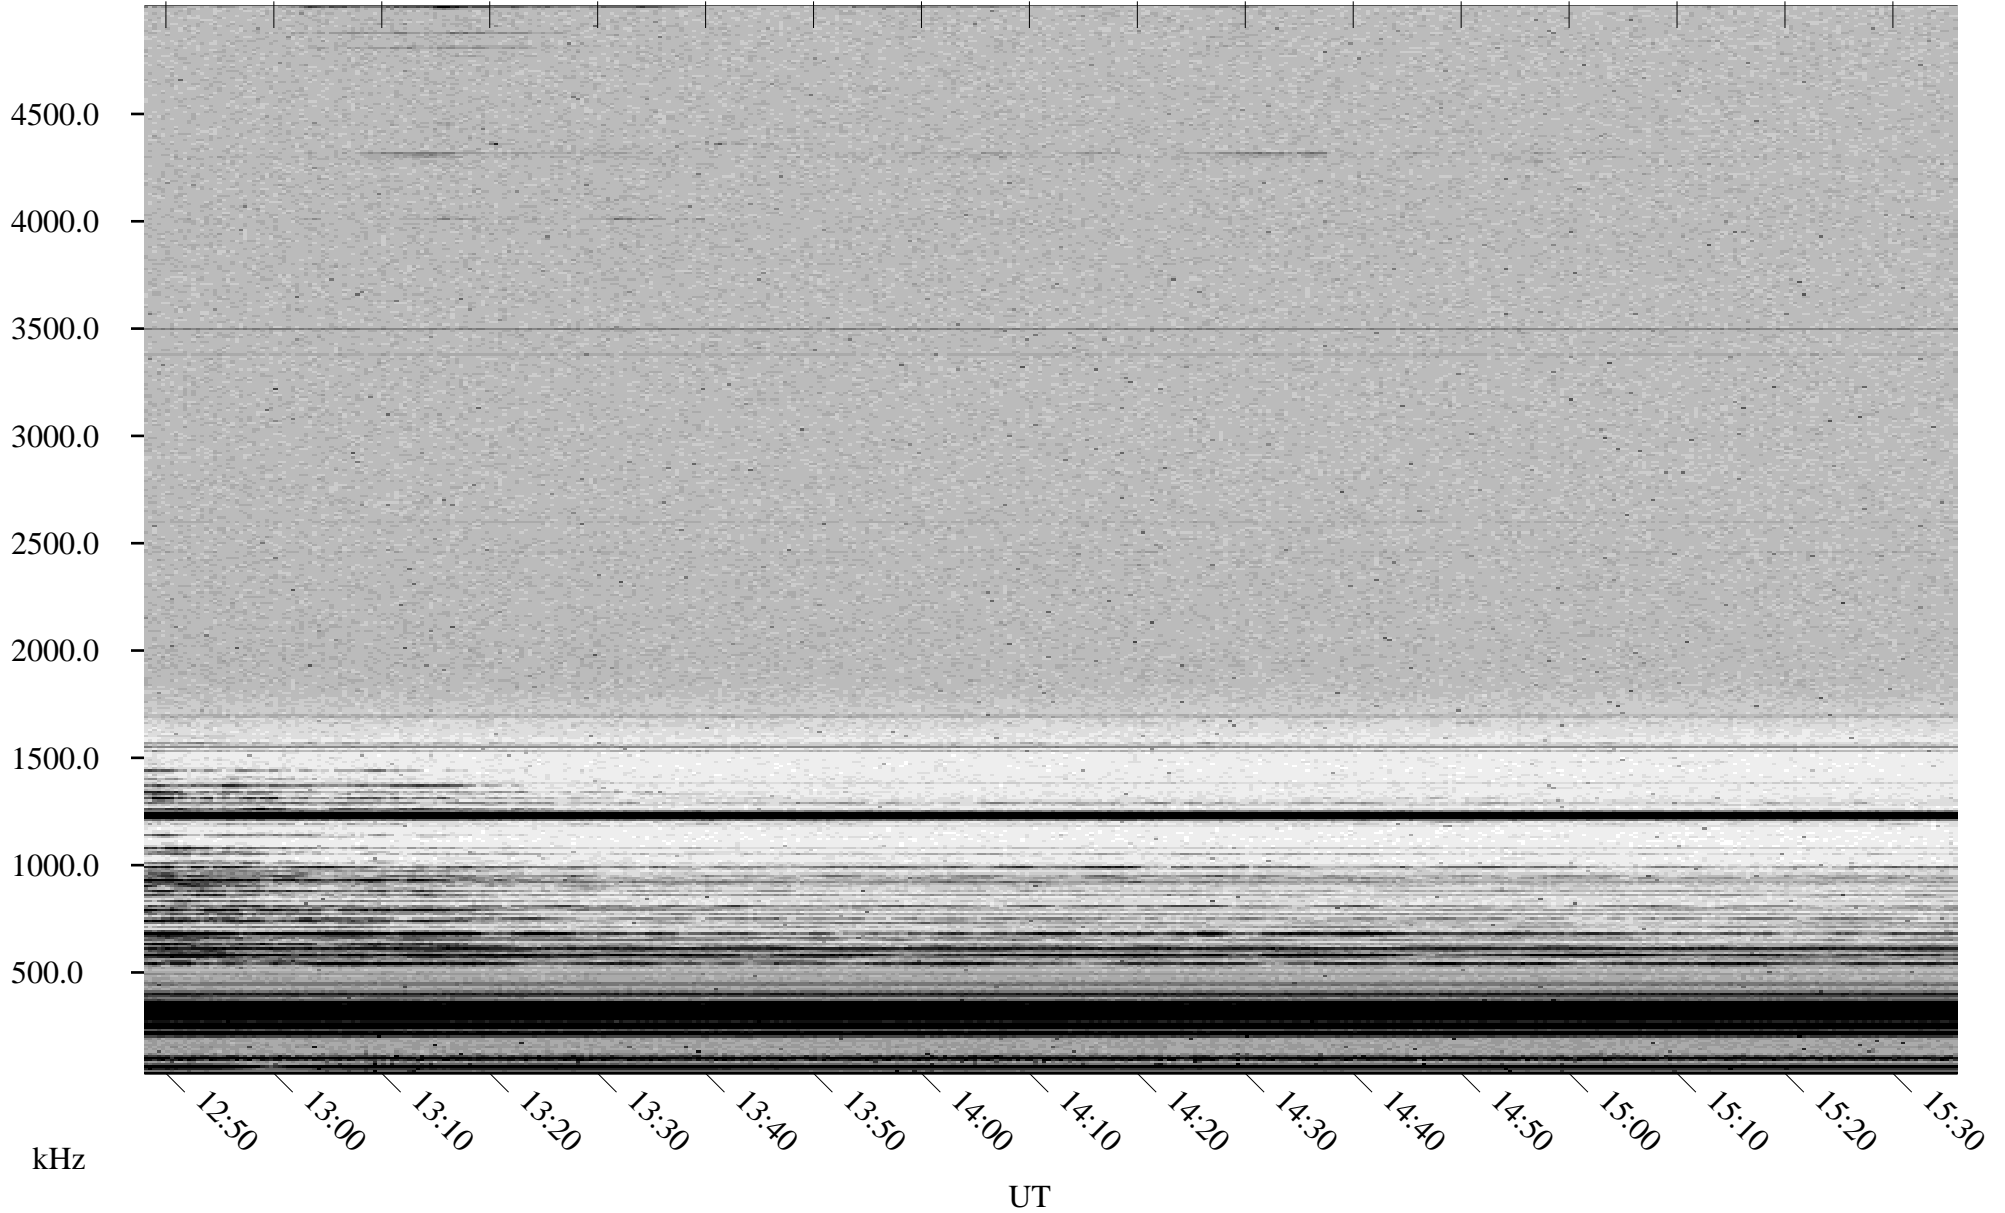

11/04/2002 Churchill, Manitoba

Linear Scale Black = 161 White = 15

ch02307l.r00m max_12

Page 3

11/04/2002 Churchill, Manitoba

Linear Scale Black = 161 White = 15

ch02307l.r00m max_12

Page 4

11/04/2002 Churchill, Manitoba

Linear Scale Black = 161 White = 15

ch02307l.r00m max_12

Page 5

11/04/2002 Churchill, Manitoba

Linear Scale Black = 161 White = 15

ch02307l.r00m max_12

Page 6

11/04/2002 Churchill, Manitoba

Linear Scale Black = 161 White = 15

ch02307l.r00m max_12

Page 7

11/04/2002 Churchill, Manitoba

Linear Scale Black = 161 White = 15

ch02307l.r00m max_12

Page 8