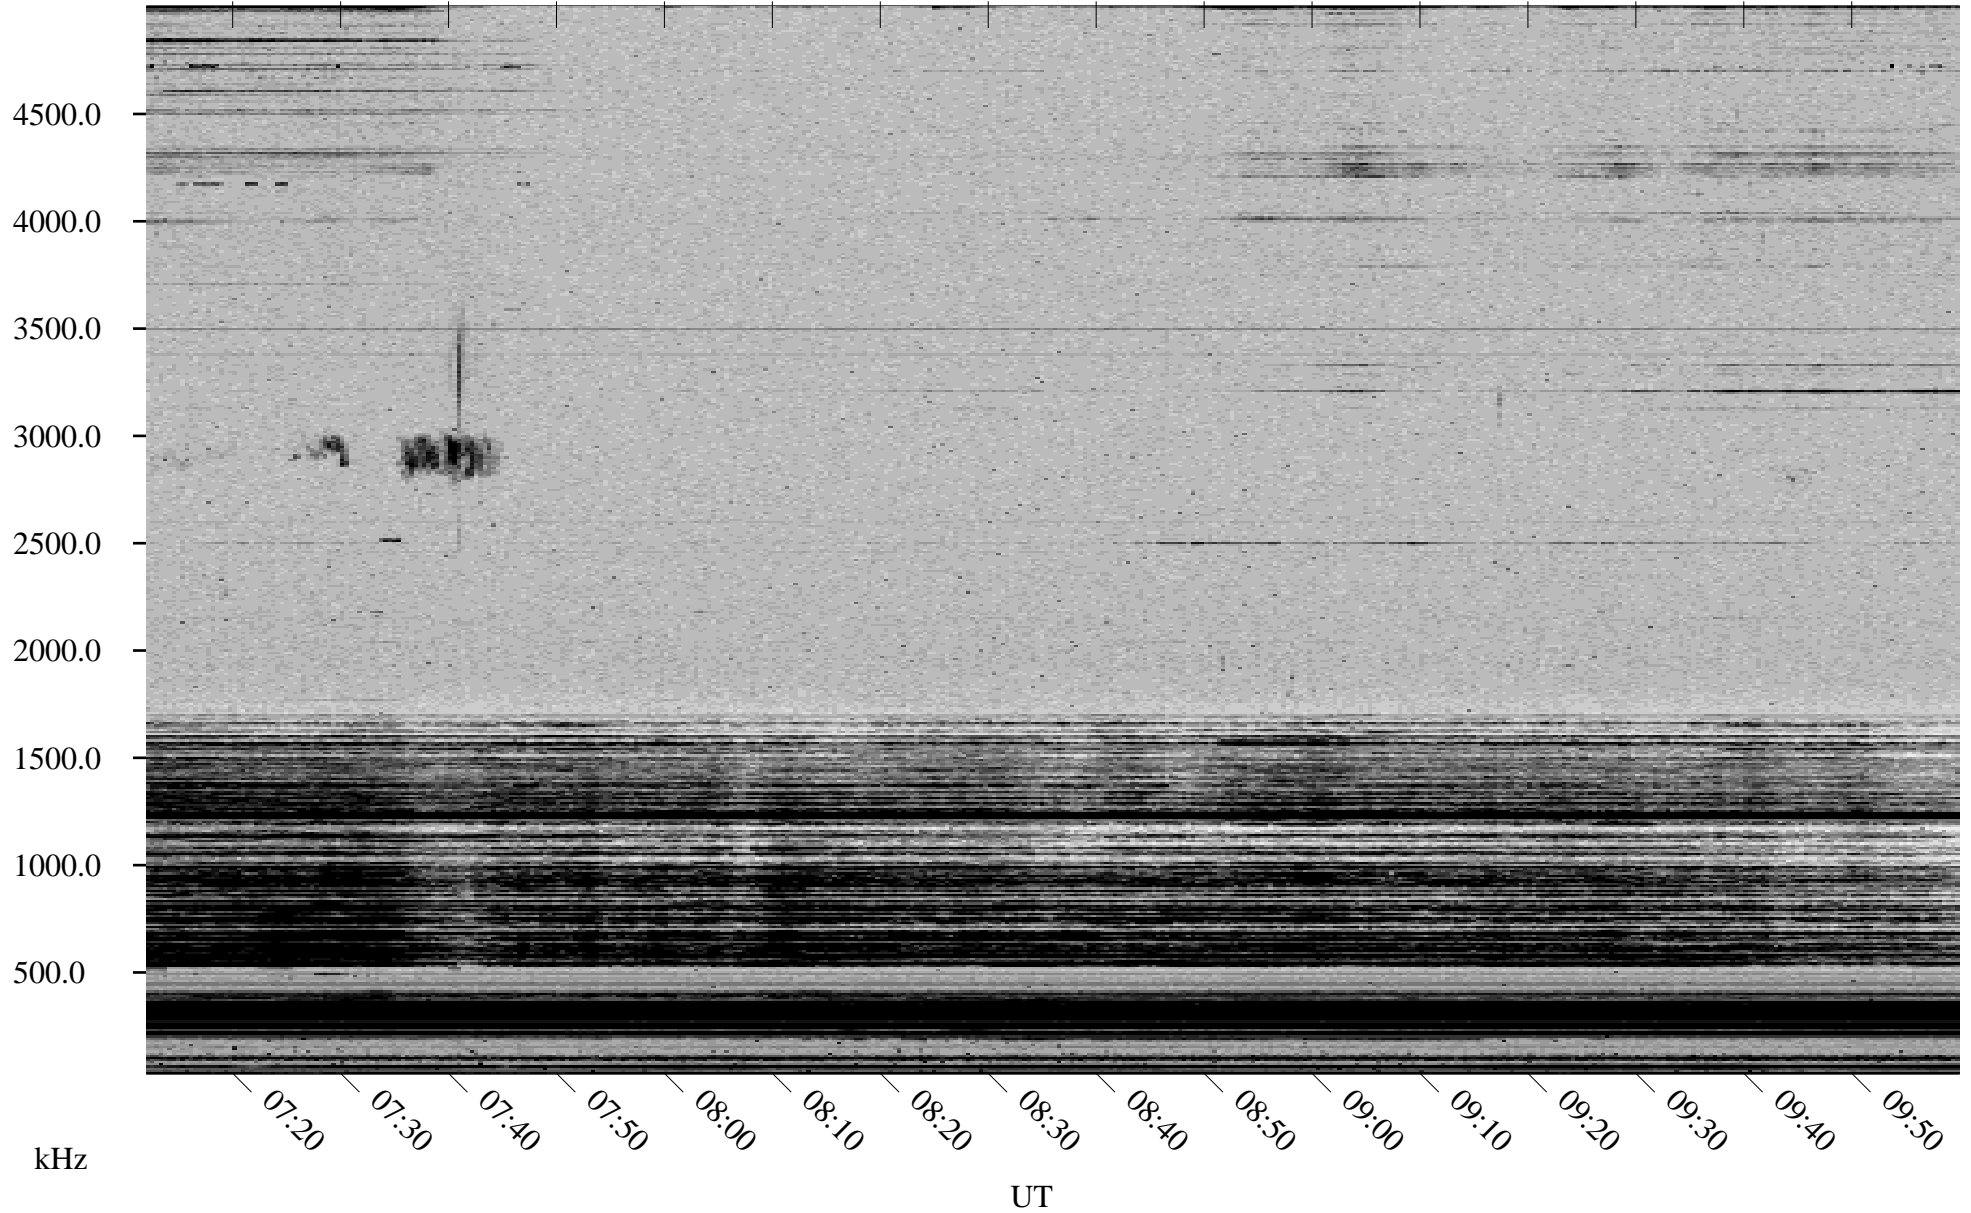

11/03/2002 Churchill, Manitoba

Linear Scale Black = 161 White = 15

ch02307l.r00m max_12

Page 1

11/03/2002 Churchill, Manitoba

Linear Scale Black = 161 White = 15

ch02307l.r00m max_12

Page 2

11/04/2002 Churchill, Manitoba

Linear Scale Black = 161 White = 15

ch02307l.r00m max_12

Page 3

11/04/2002 Churchill, Manitoba

Linear Scale Black = 161 White = 15

ch02307l.r00m max_12

Page 4

11/04/2002 Churchill, Manitoba

Linear Scale Black = 161 White = 15

ch02307l.r00m max_12

Page 5

11/04/2002 Churchill, Manitoba

Linear Scale Black = 161 White = 15

ch02307l.r00m max_12

Page 6

11/04/2002 Churchill, Manitoba

Linear Scale Black = 161 White = 15

ch02307l.r00m max_12

Page 7

11/04/2002 Churchill, Manitoba

Linear Scale Black = 161 White = 15

ch02307l.r00m max_12

Page 8