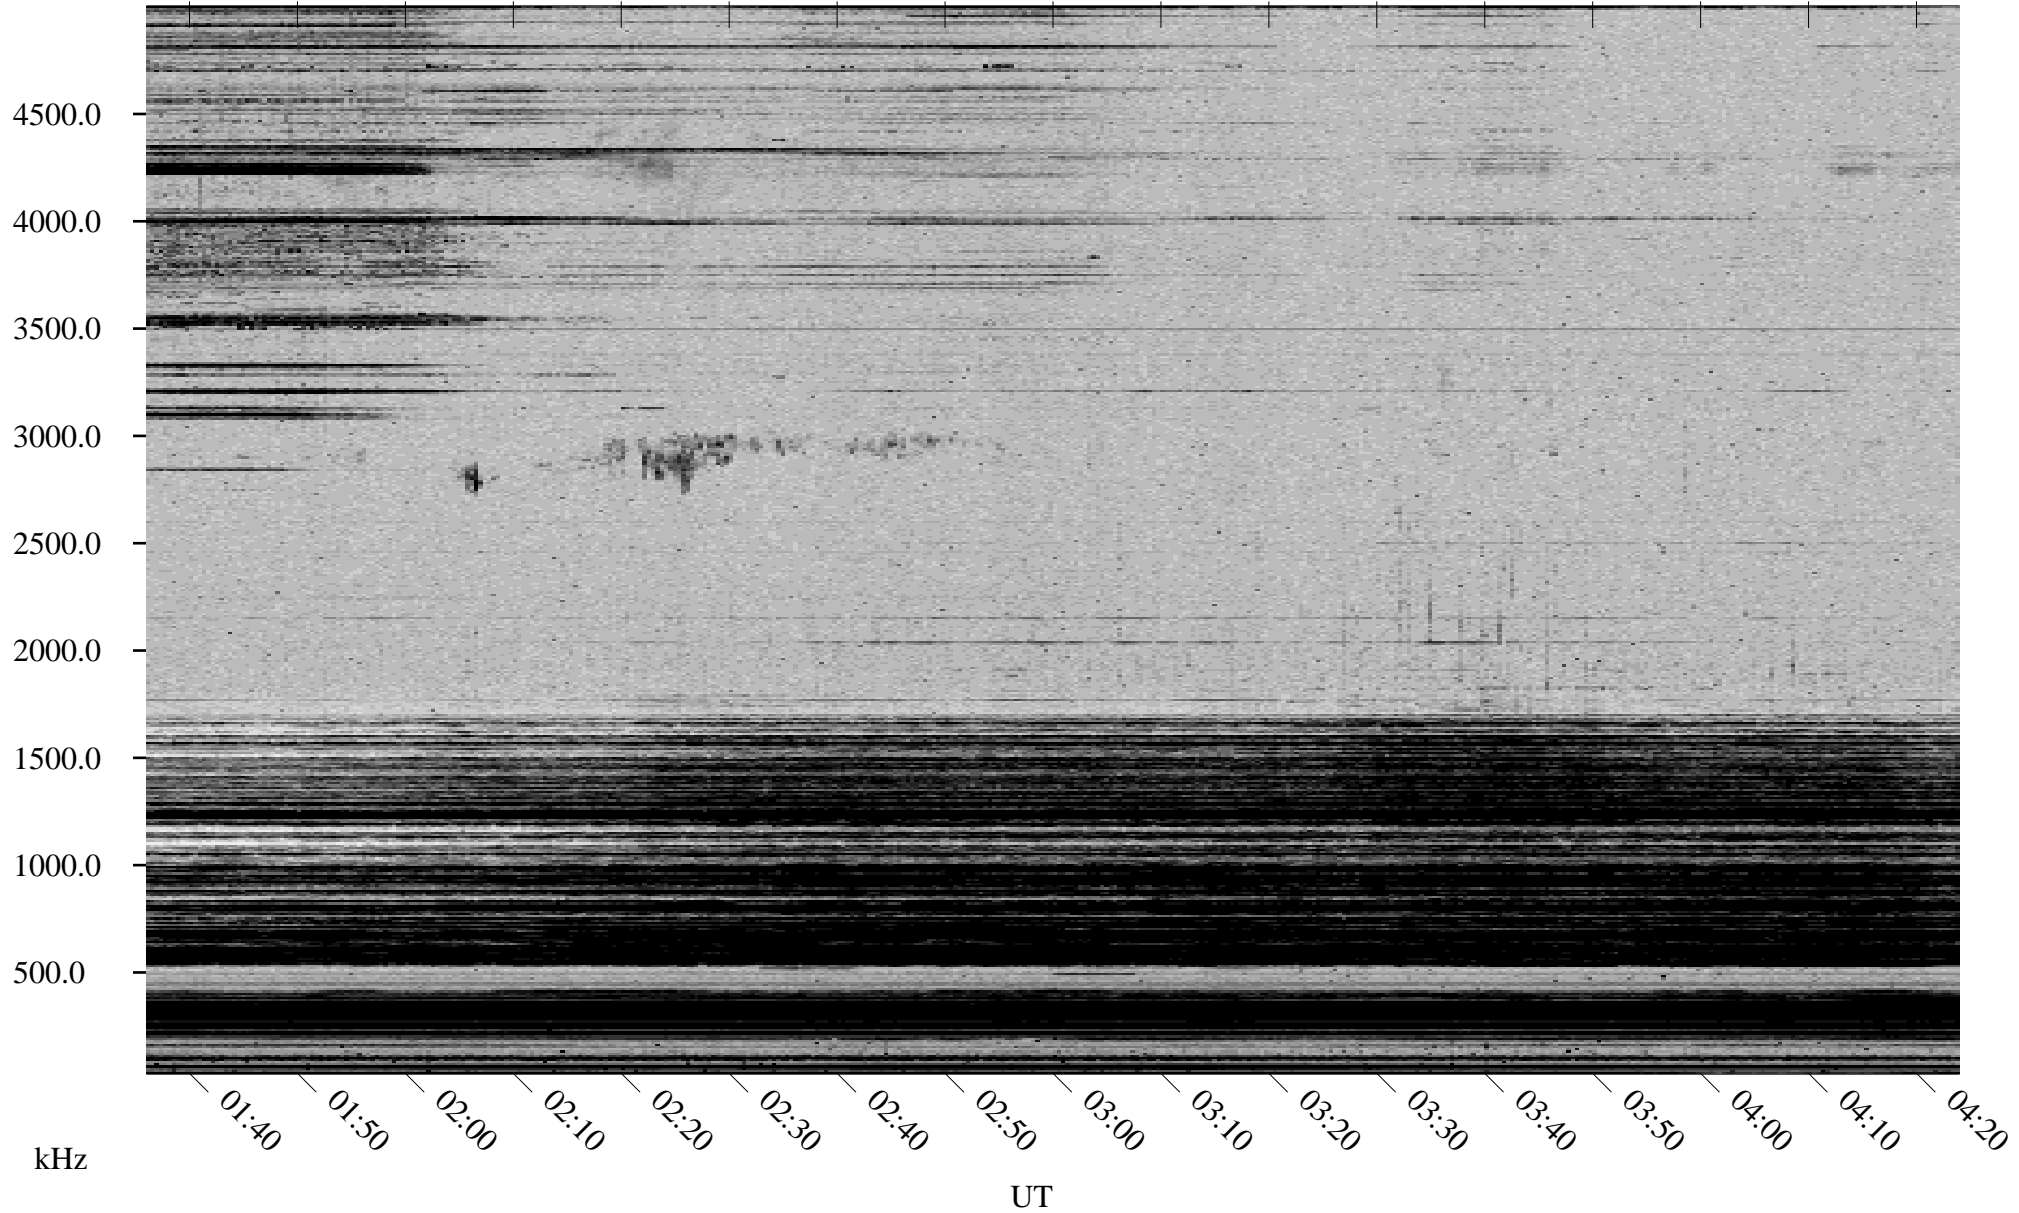

11/03/2002 Churchill, Manitoba

Linear Scale Black = 161 White = 15

ch02307l.r00m max_12

Page 1

11/03/2002 Churchill, Manitoba

Linear Scale Black = 161 White = 15

ch02307l.r00m max_12

Page 2

11/04/2002 Churchill, Manitoba

Linear Scale Black = 161 White = 15

ch02307l.r00m max_12

Page 3

11/04/2002 Churchill, Manitoba

Linear Scale Black = 161 White = 15

ch02307l.r00m max_12

Page 4

11/04/2002 Churchill, Manitoba

Linear Scale Black = 161 White = 15

ch02307l.r00m max_12

Page 5

11/04/2002 Churchill, Manitoba

Linear Scale Black = 161 White = 15

ch02307l.r00m max_12

Page 6

11/04/2002 Churchill, Manitoba

Linear Scale Black = 161 White = 15

ch02307l.r00m max_12

Page 7

11/04/2002 Churchill, Manitoba

Linear Scale Black = 161 White = 15

ch02307l.r00m max_12

Page 8