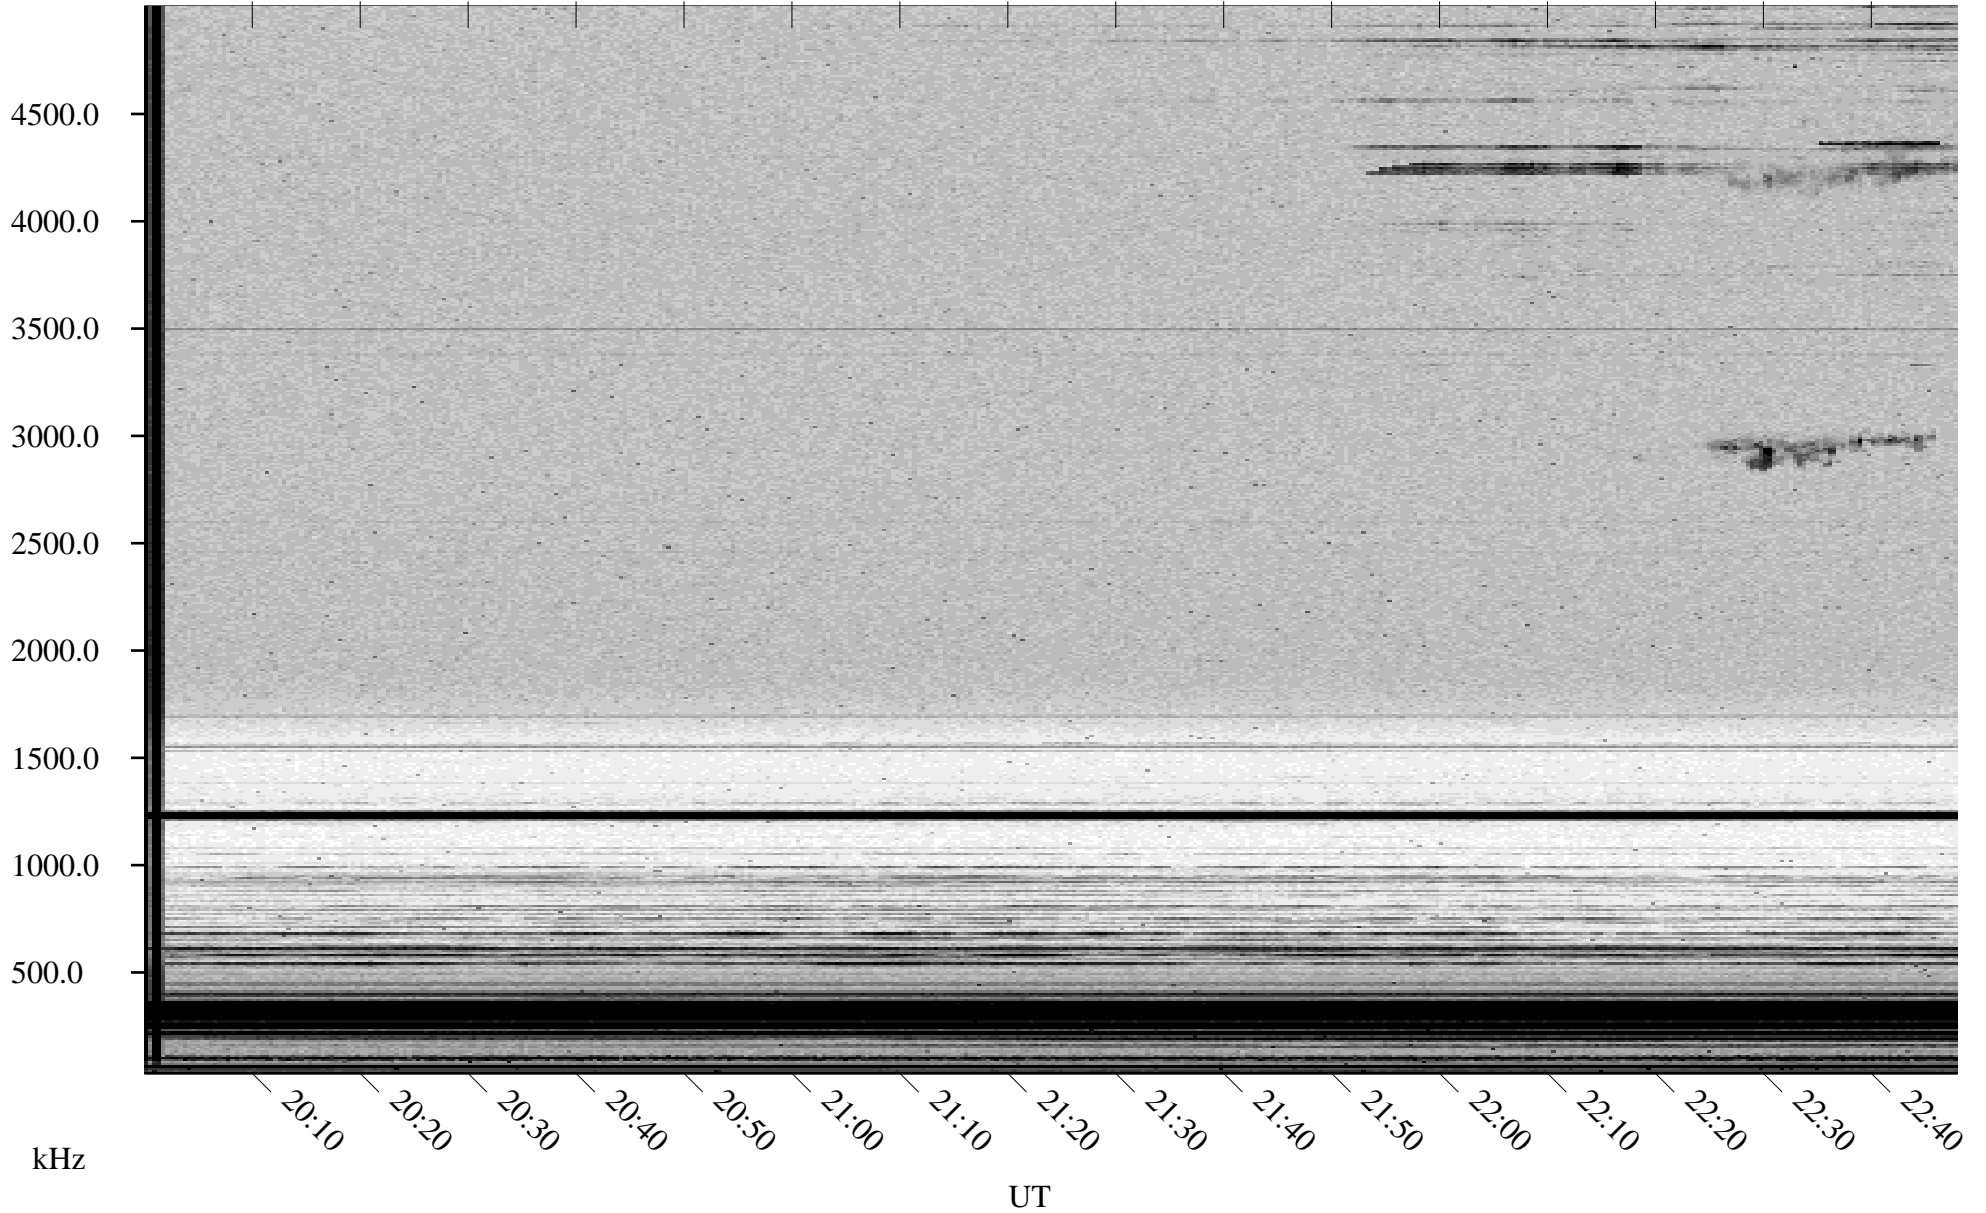

11/03/2002 Churchill, Manitoba

Linear Scale Black = 161 White = 15

ch02307l.r00m max_12

Page 1

11/03/2002 Churchill, Manitoba

Linear Scale Black = 161 White = 15

ch02307l.r00m max_12

Page 2

11/04/2002 Churchill, Manitoba

Linear Scale Black = 161 White = 15

ch02307l.r00m max_12

Page 3

11/04/2002 Churchill, Manitoba

Linear Scale Black = 161 White = 15

ch02307l.r00m max_12

Page 4

11/04/2002 Churchill, Manitoba

Linear Scale Black = 161 White = 15

ch02307l.r00m max_12

Page 5

11/04/2002 Churchill, Manitoba

Linear Scale Black = 161 White = 15

ch02307l.r00m max_12

Page 6

11/04/2002 Churchill, Manitoba

Linear Scale Black = 161 White = 15

ch02307l.r00m max_12

Page 7

11/04/2002 Churchill, Manitoba

Linear Scale Black = 161 White = 15

ch02307l.r00m max_12

Page 8