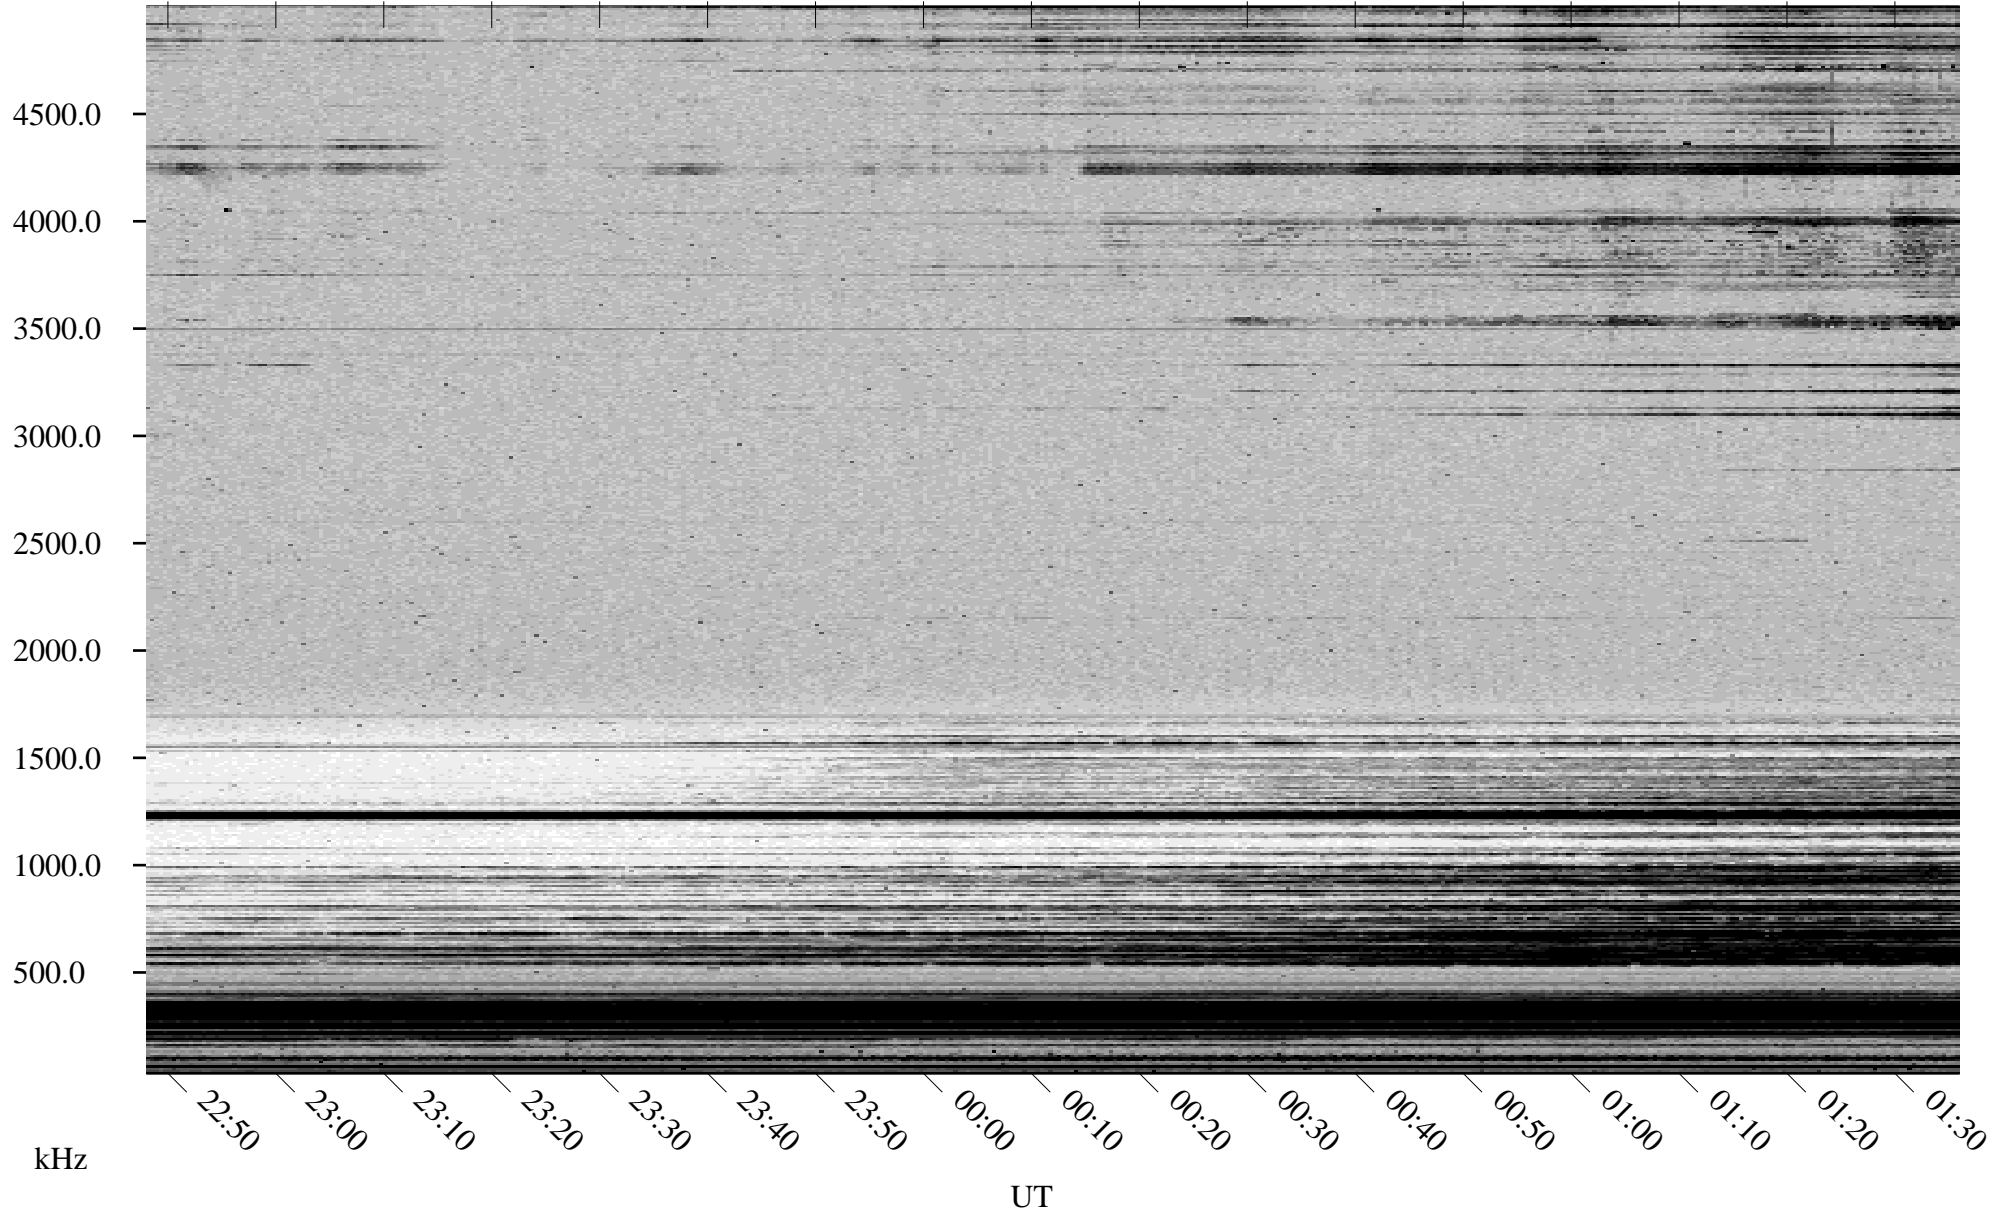

11/03/2002 Churchill, Manitoba

Linear Scale Black = 161 White = 15

ch02307l.r00m max_12

Page 1

11/03/2002 Churchill, Manitoba

Linear Scale Black = 161 White = 15

ch02307l.r00m max_12

Page 2

11/04/2002 Churchill, Manitoba

Linear Scale Black = 161 White = 15

ch02307l.r00m max_12

Page 3

11/04/2002 Churchill, Manitoba

Linear Scale Black = 161 White = 15

ch02307l.r00m max_12

Page 4

11/04/2002 Churchill, Manitoba

Linear Scale Black = 161 White = 15

ch02307l.r00m max_12

Page 5

11/04/2002 Churchill, Manitoba

Linear Scale Black = 161 White = 15

ch02307l.r00m max_12

Page 6

11/04/2002 Churchill, Manitoba

Linear Scale Black = 161 White = 15

ch02307l.r00m max_12

Page 7

11/04/2002 Churchill, Manitoba

Linear Scale Black = 161 White = 15

ch02307l.r00m max_12

Page 8