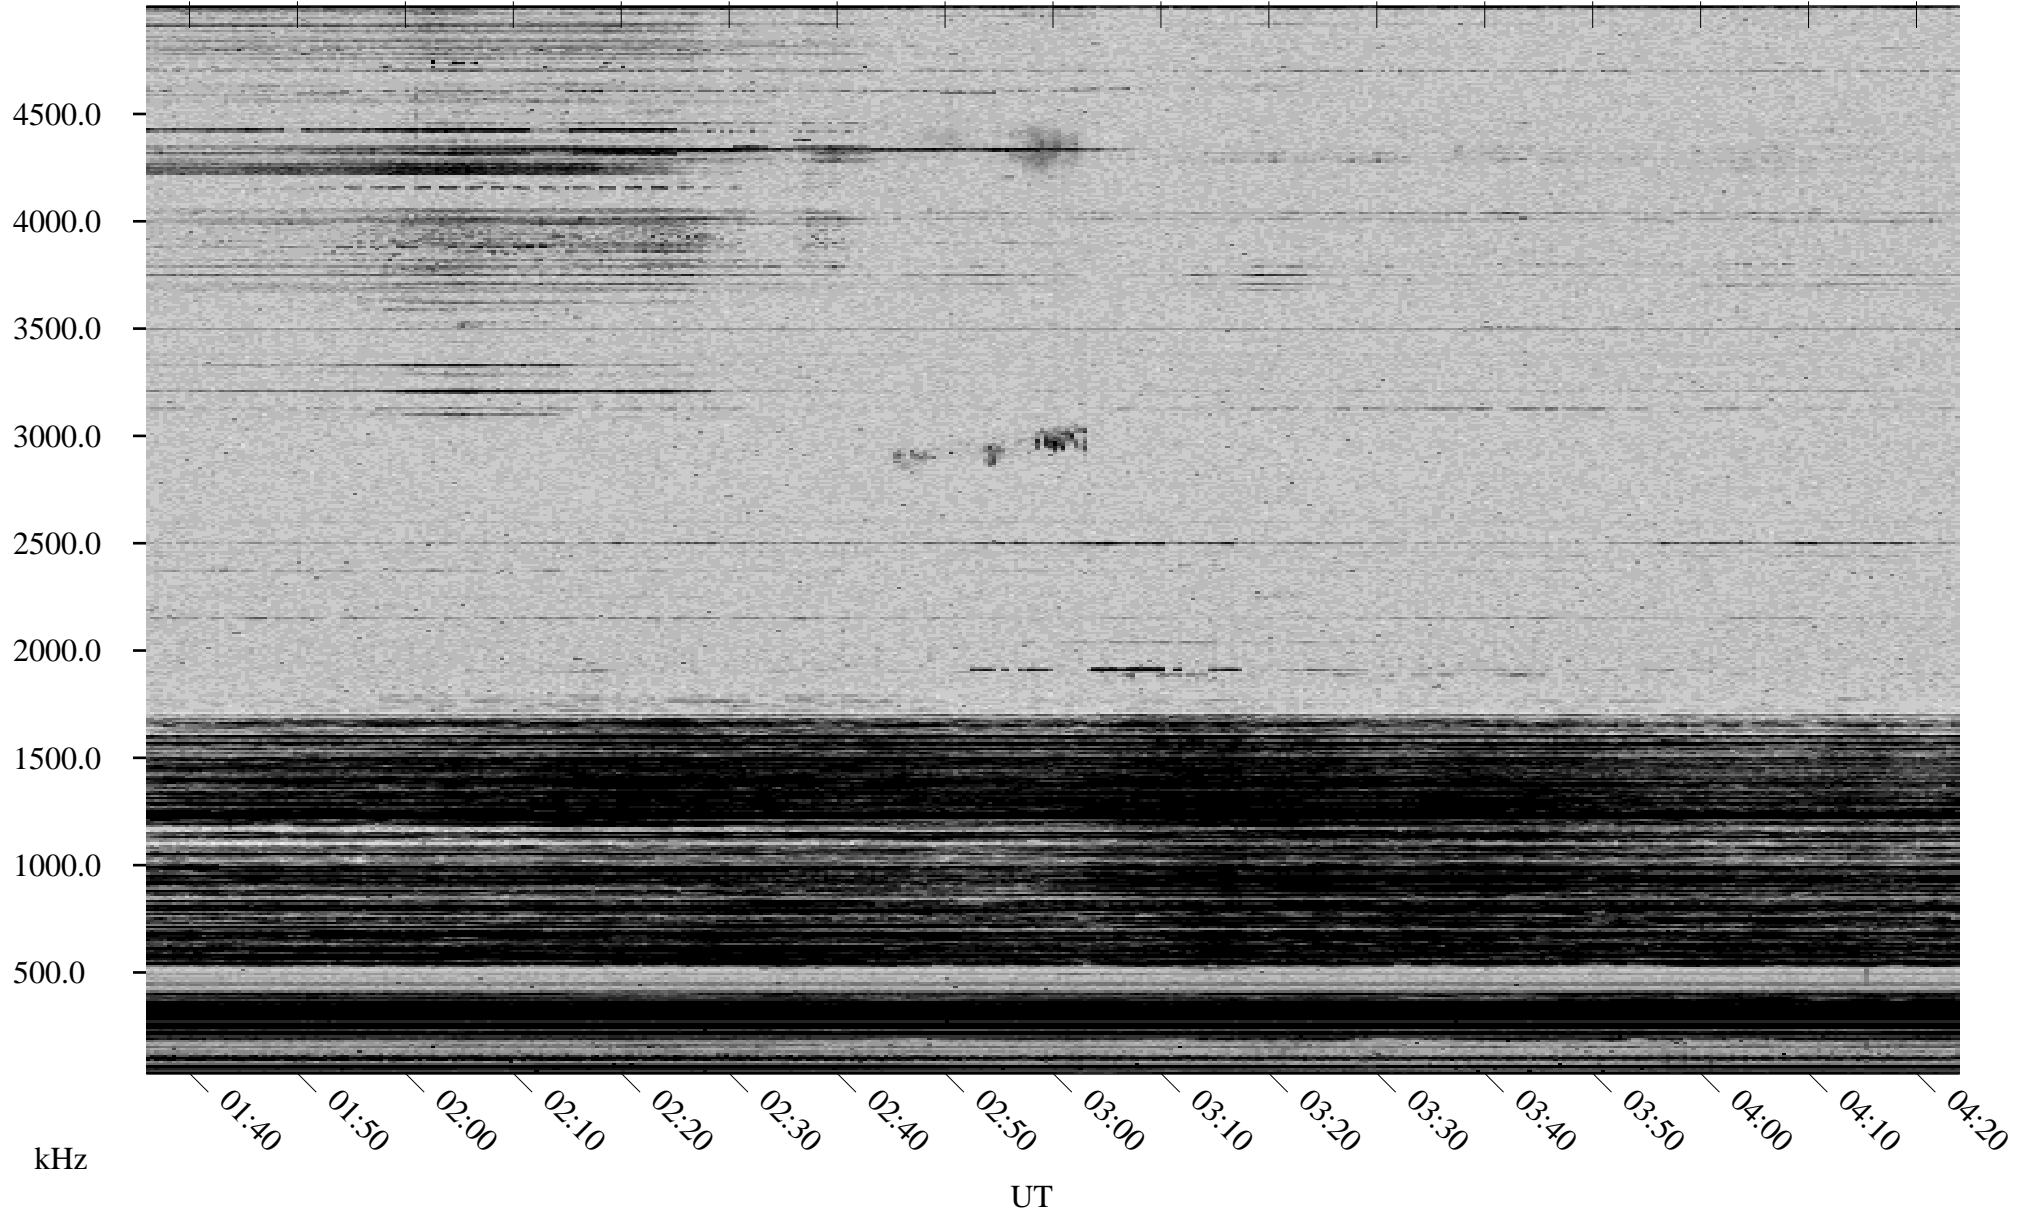

11/04/2002 Churchill, Manitoba

Linear Scale Black = 161 White = 15

ch02308l.r00m max_12

Page 1

11/04/2002 Churchill, Manitoba

Linear Scale Black = 161 White = 15

ch02308l.r00m max_12

Page 2

11/05/2002 Churchill, Manitoba

Linear Scale Black = 161 White = 15

ch02308l.r00m max_12

Page 3

11/05/2002 Churchill, Manitoba

Linear Scale Black = 161 White = 15

ch02308l.r00m max_12

Page 4

11/05/2002 Churchill, Manitoba

Linear Scale Black = 161 White = 15

ch02308l.r00m max_12

Page 5

11/05/2002 Churchill, Manitoba

Linear Scale Black = 161 White = 15

ch02308l.r00m max_12

Page 6

11/05/2002 Churchill, Manitoba

Linear Scale Black = 161 White = 15

ch02308l.r00m max_12

Page 7

11/05/2002 Churchill, Manitoba

Linear Scale Black = 161 White = 15

ch02308l.r00m max_12