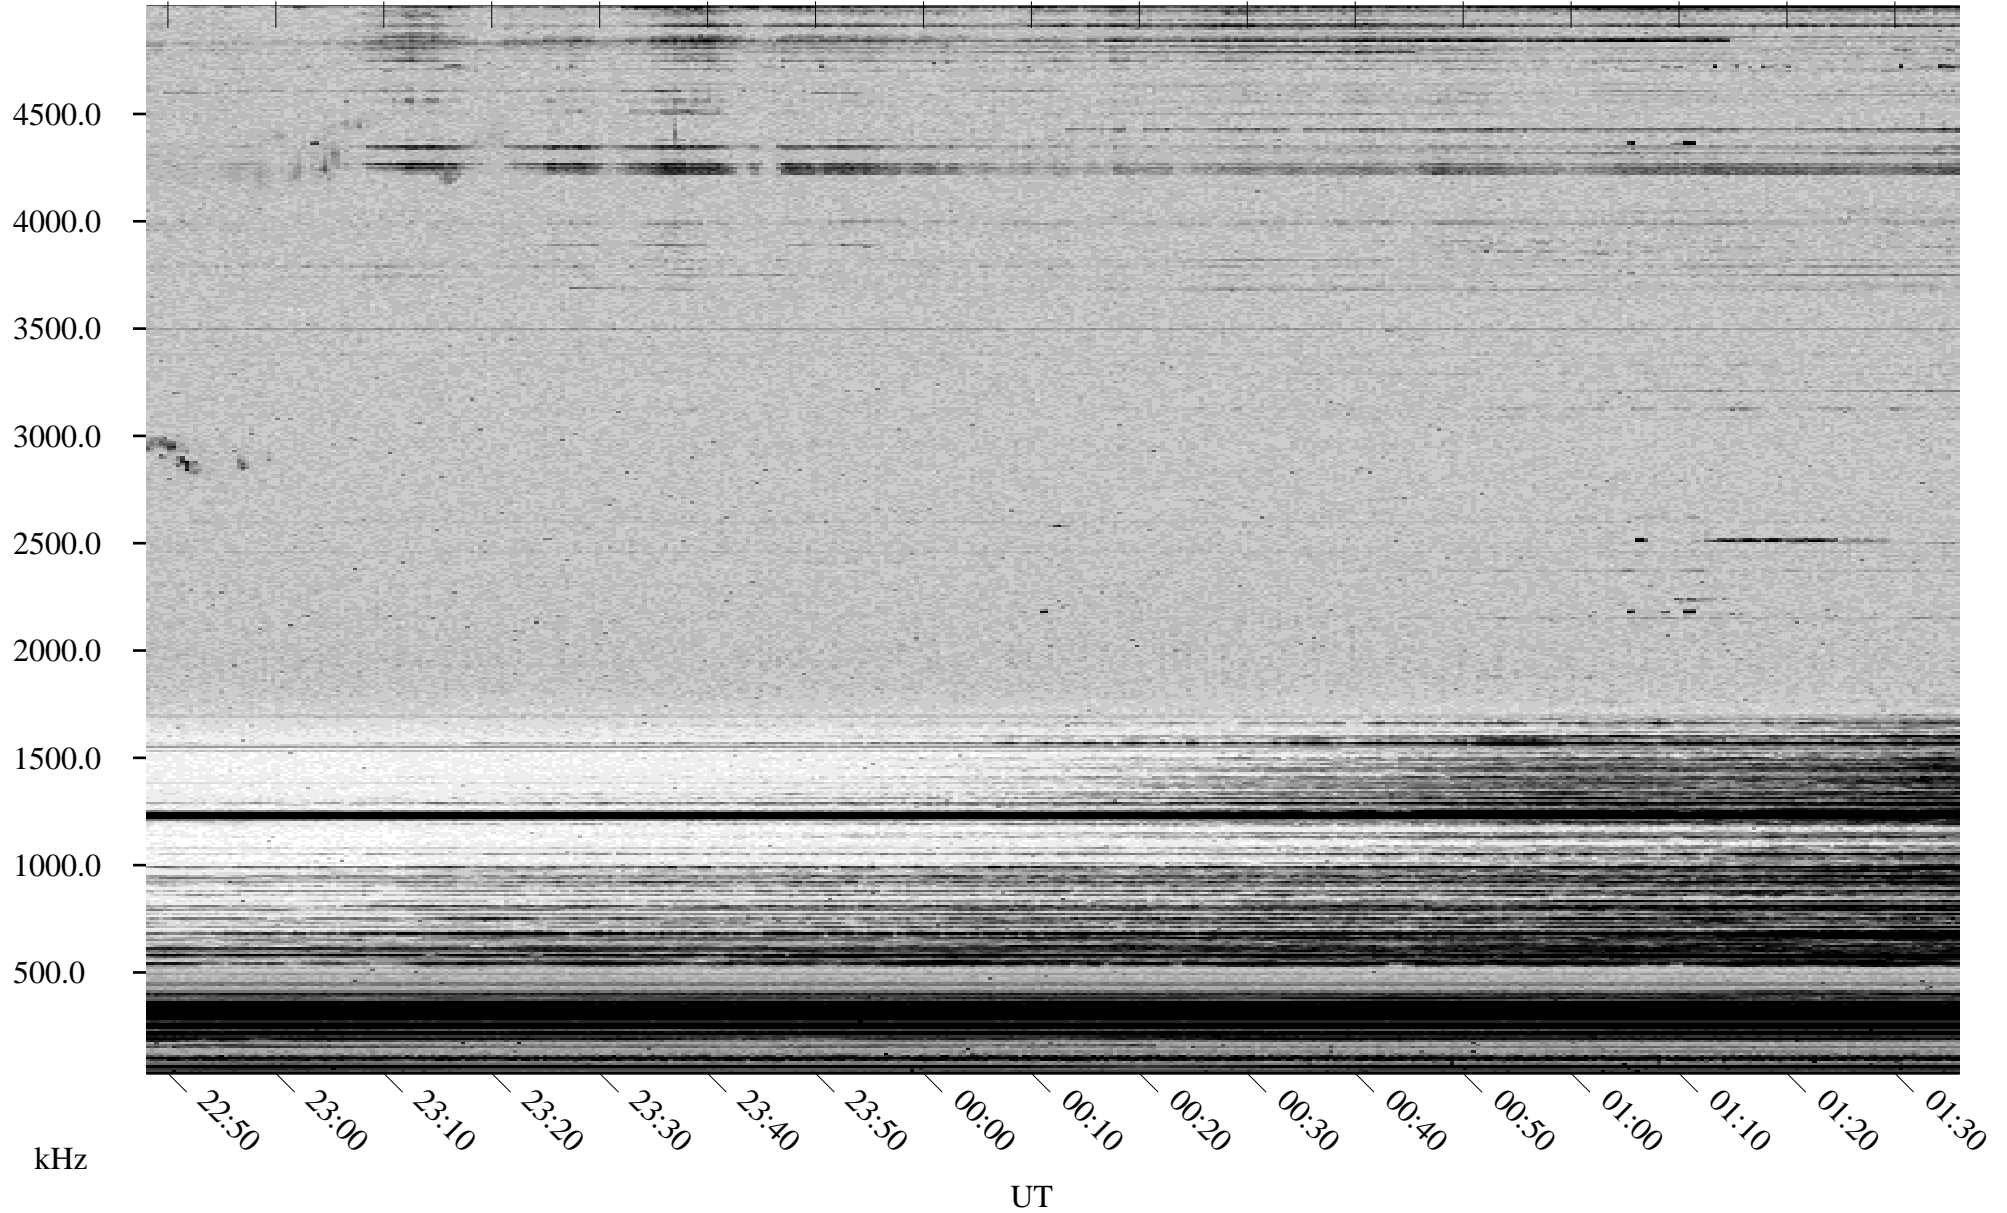

11/04/2002 Churchill, Manitoba

Linear Scale Black = 161 White = 15

ch02308l.r00m max_12

Page 1

11/04/2002 Churchill, Manitoba

Linear Scale Black = 161 White = 15

ch02308l.r00m max_12

Page 2

11/05/2002 Churchill, Manitoba

Linear Scale Black = 161 White = 15

ch02308l.r00m max_12

Page 3

11/05/2002 Churchill, Manitoba

Linear Scale Black = 161 White = 15

ch02308l.r00m max_12

Page 4

11/05/2002 Churchill, Manitoba

Linear Scale Black = 161 White = 15

ch02308l.r00m max_12

Page 5

11/05/2002 Churchill, Manitoba

Linear Scale Black = 161 White = 15

ch02308l.r00m max_12

Page 6

11/05/2002 Churchill, Manitoba

Linear Scale Black = 161 White = 15

ch02308l.r00m max_12

Page 7

11/05/2002 Churchill, Manitoba

Linear Scale Black = 161 White = 15

ch02308l.r00m max_12