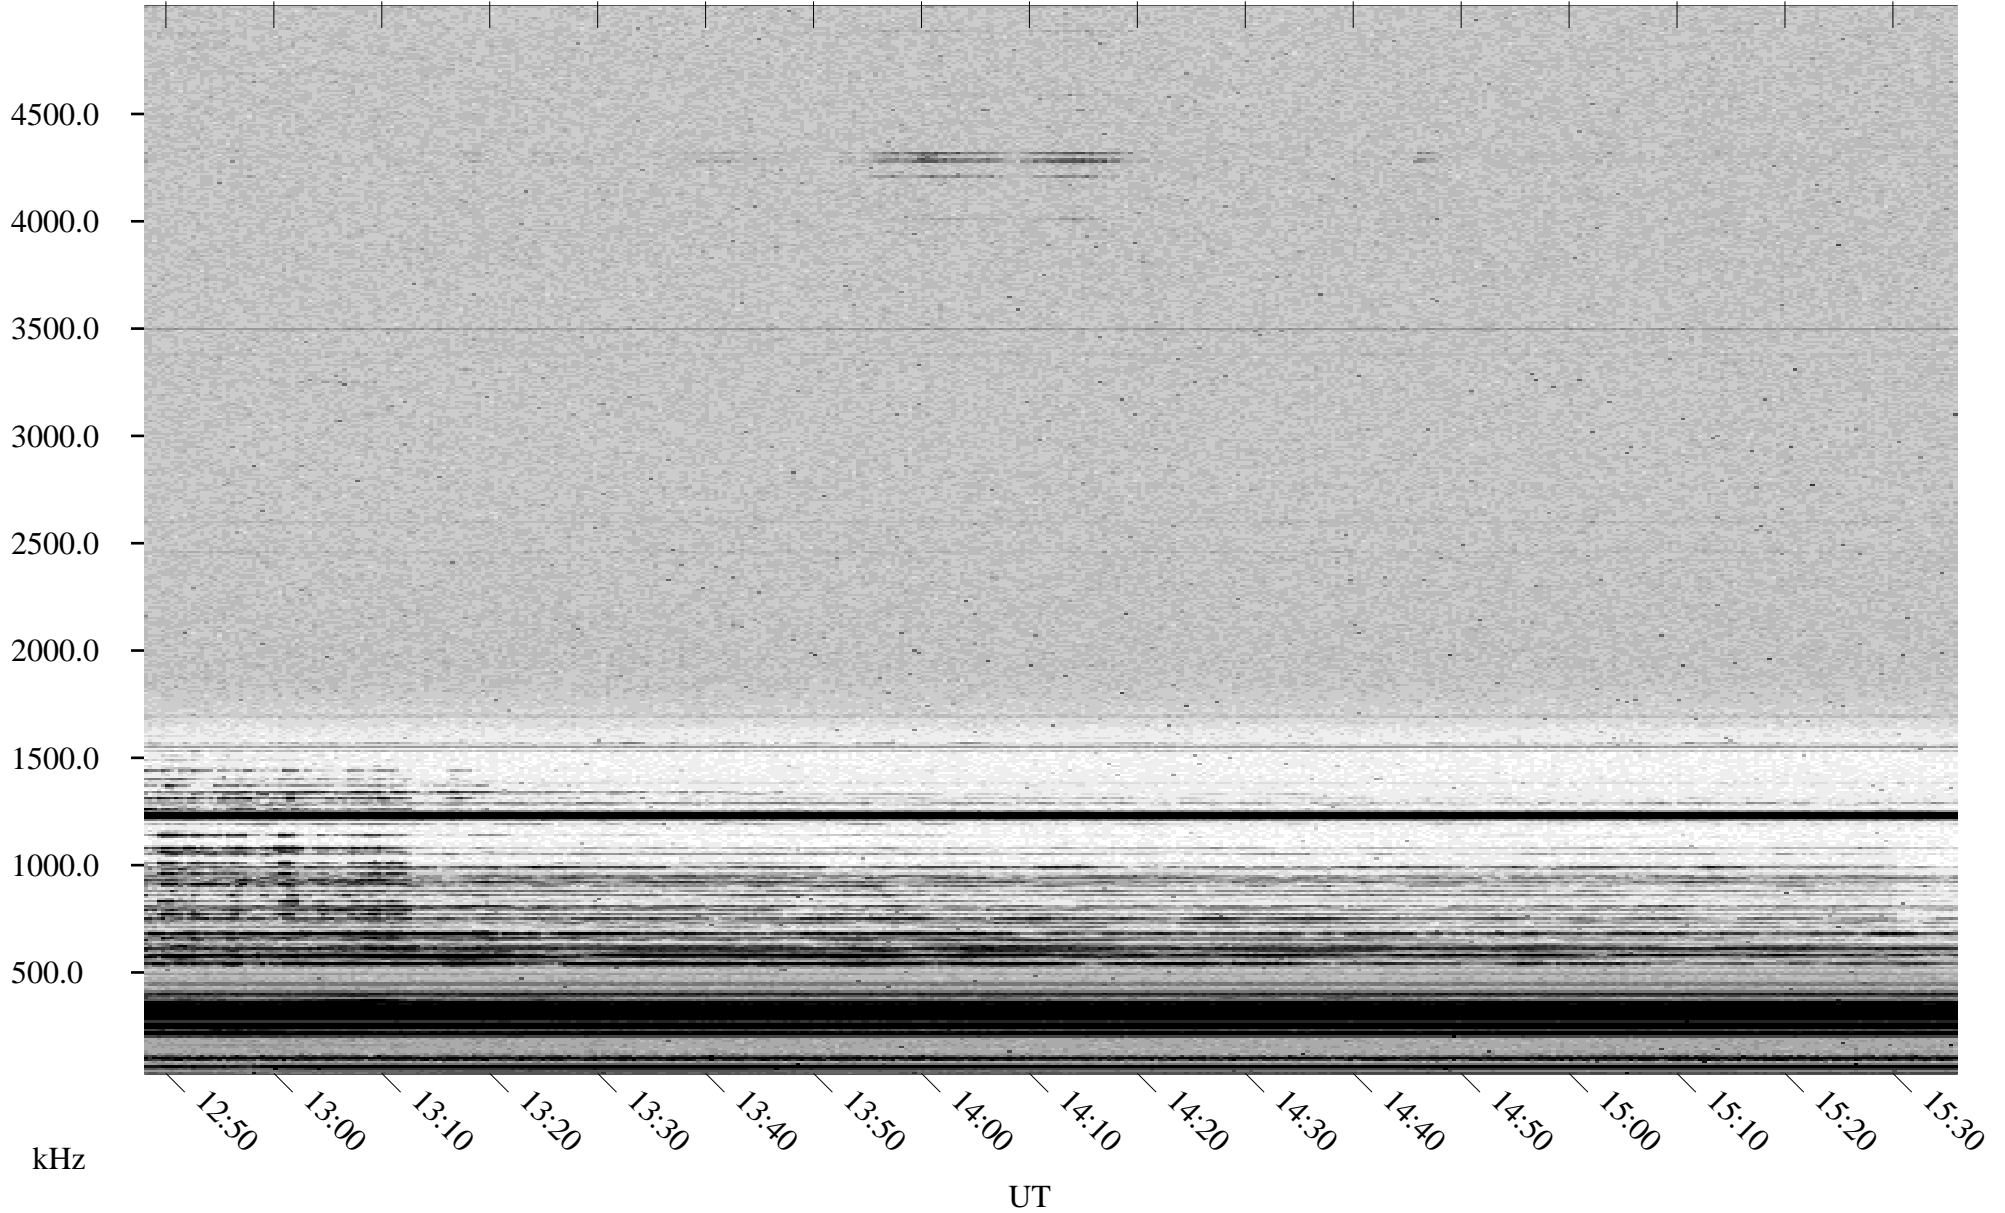

11/04/2002 Churchill, Manitoba

Linear Scale Black = 161 White = 15

ch02308l.r00m max_12

Page 1

11/04/2002 Churchill, Manitoba

Linear Scale Black = 161 White = 15

ch02308l.r00m max_12

Page 2

11/05/2002 Churchill, Manitoba

Linear Scale Black = 161 White = 15

ch02308l.r00m max_12

Page 3

11/05/2002 Churchill, Manitoba

Linear Scale Black = 161 White = 15

ch02308l.r00m max_12

Page 4

11/05/2002 Churchill, Manitoba

Linear Scale Black = 161 White = 15

ch02308l.r00m max_12

Page 5

11/05/2002 Churchill, Manitoba

Linear Scale Black = 161 White = 15

ch02308l.r00m max_12

Page 6

11/05/2002 Churchill, Manitoba

Linear Scale Black = 161 White = 15

ch02308l.r00m max_12

Page 7

11/05/2002 Churchill, Manitoba

Linear Scale Black = 161 White = 15

ch02308l.r00m max_12