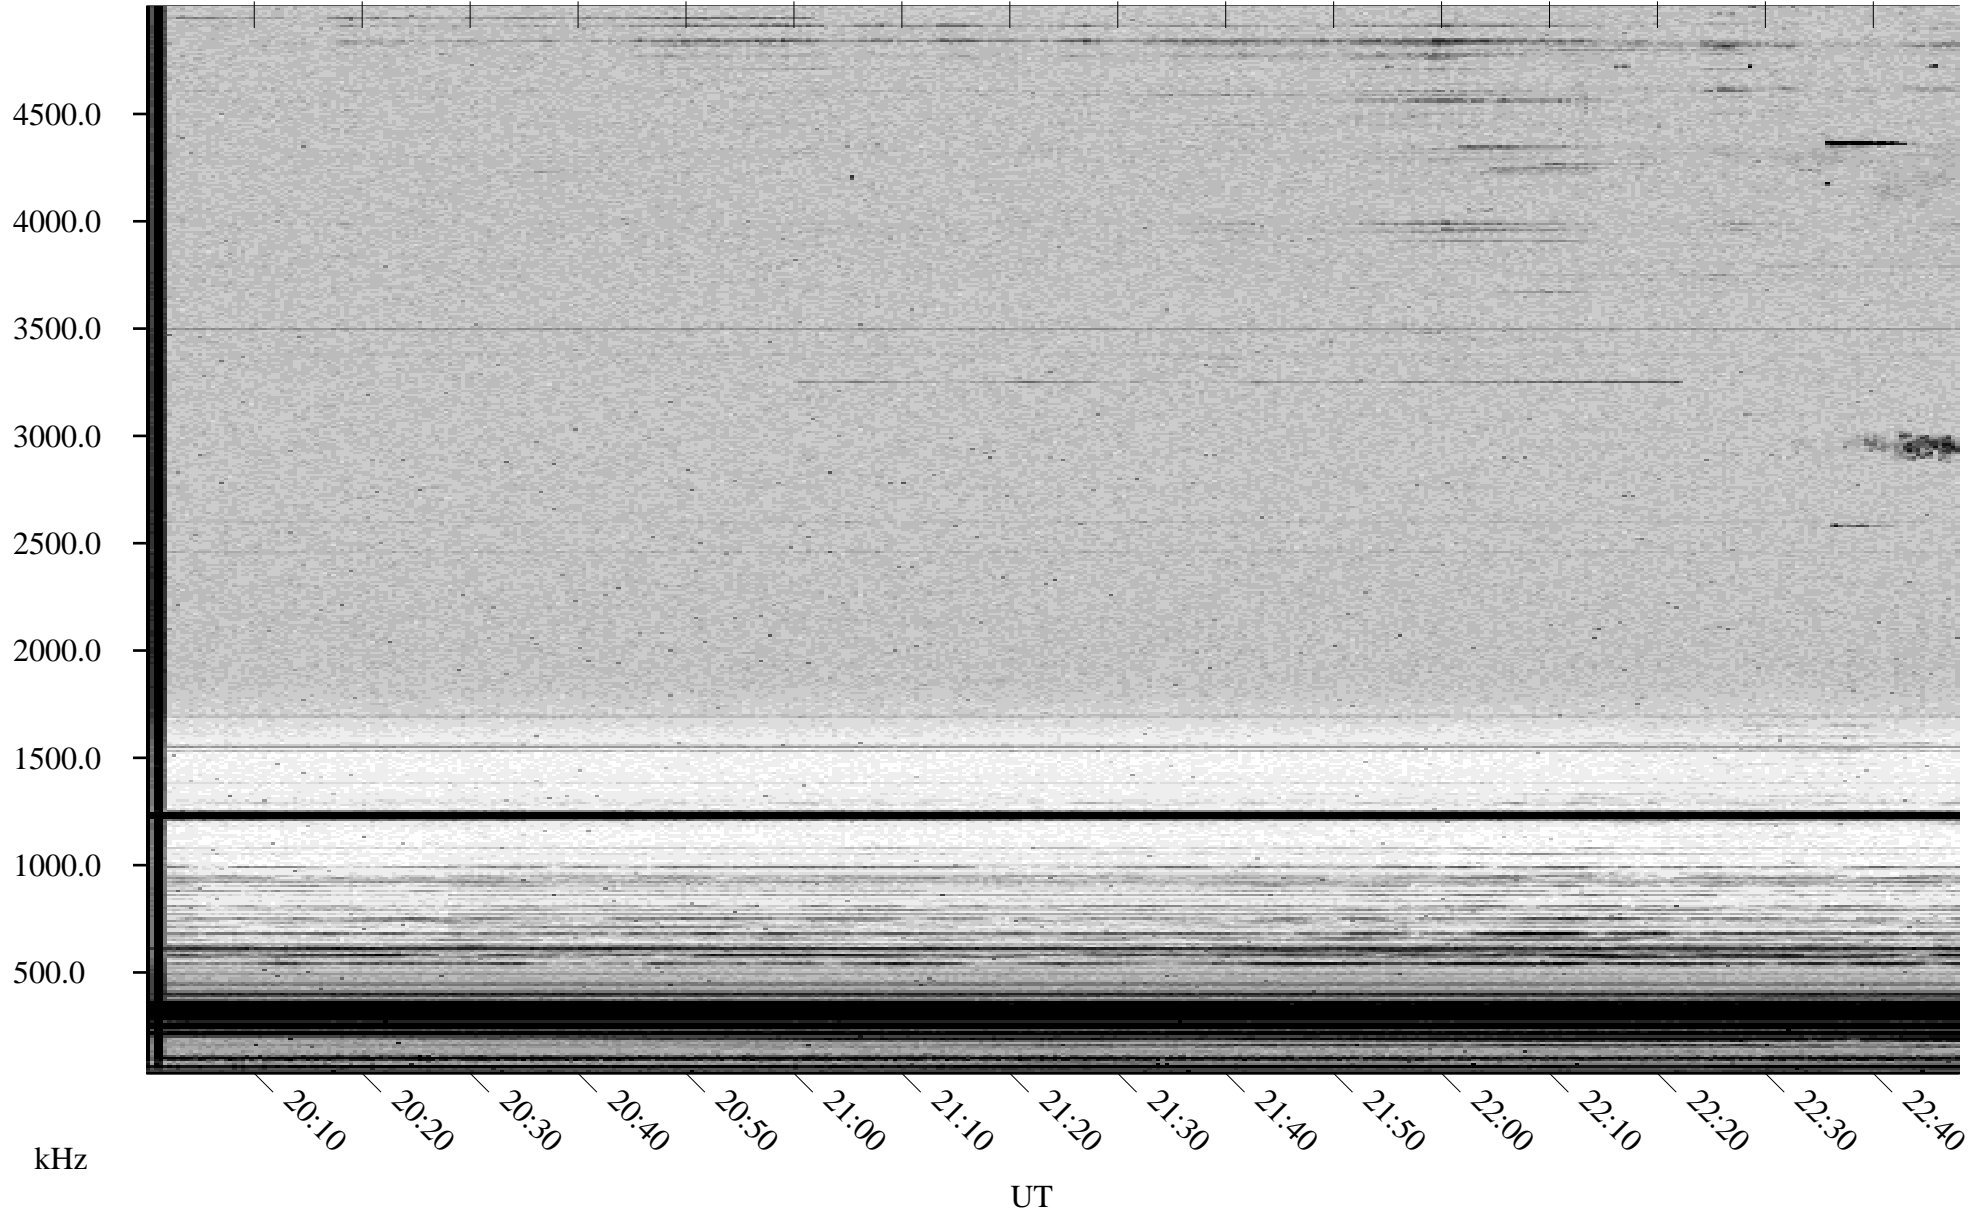

11/04/2002 Churchill, Manitoba

Linear Scale Black = 161 White = 15

ch02308l.r00m max_12

Page 1

11/04/2002 Churchill, Manitoba

Linear Scale Black = 161 White = 15

ch02308l.r00m max_12

Page 2

11/05/2002 Churchill, Manitoba

Linear Scale Black = 161 White = 15

ch02308l.r00m max_12

Page 3

11/05/2002 Churchill, Manitoba

Linear Scale Black = 161 White = 15

ch02308l.r00m max_12

Page 4

11/05/2002 Churchill, Manitoba

Linear Scale Black = 161 White = 15

ch02308l.r00m max_12

Page 5

11/05/2002 Churchill, Manitoba

Linear Scale Black = 161 White = 15

ch02308l.r00m max_12

Page 6

11/05/2002 Churchill, Manitoba

Linear Scale Black = 161 White = 15

ch02308l.r00m max_12

Page 7

11/05/2002 Churchill, Manitoba

Linear Scale Black = 161 White = 15

ch02308l.r00m max_12