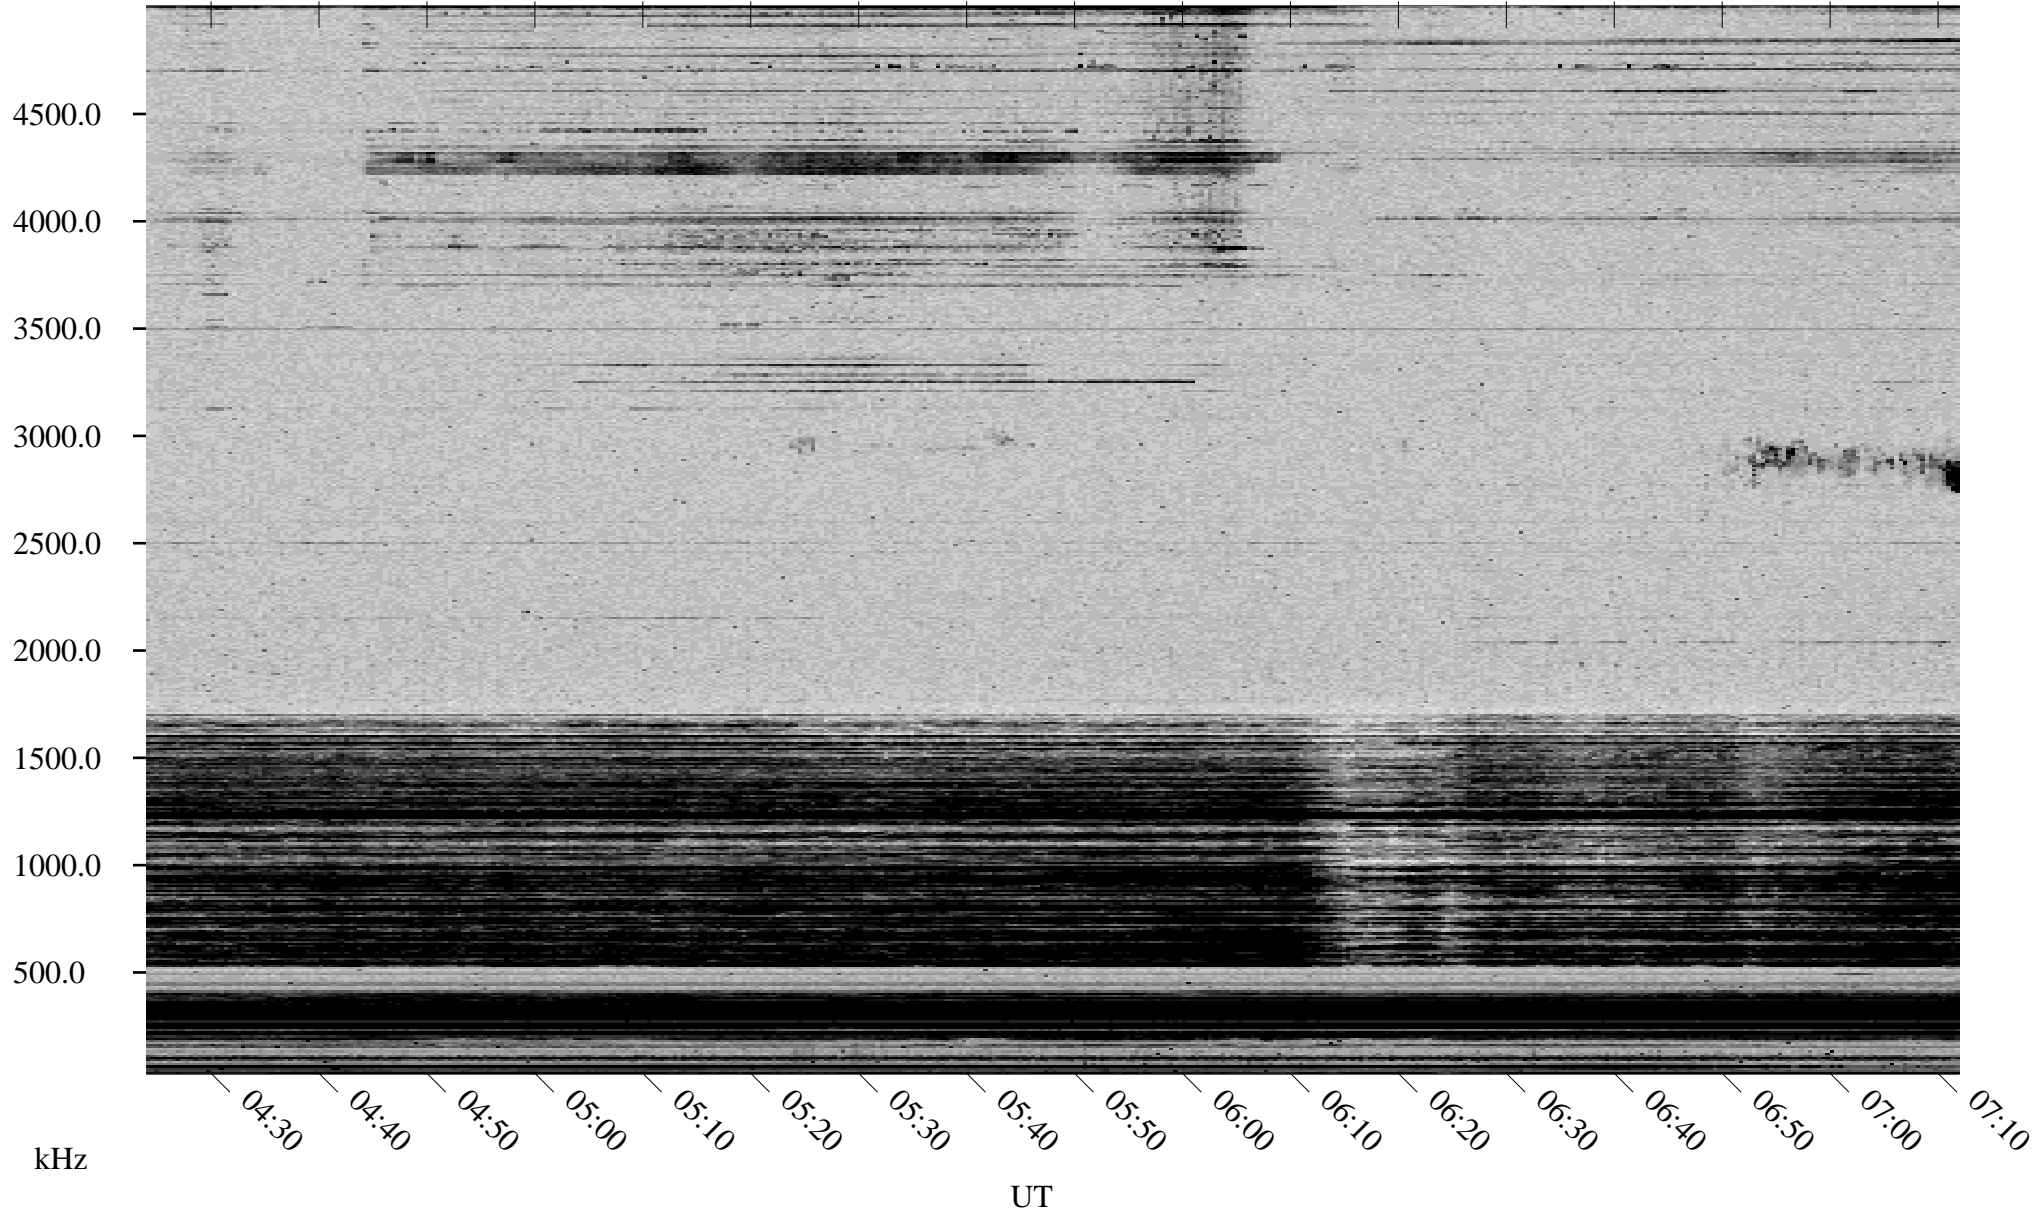

11/04/2002 Churchill, Manitoba

Linear Scale Black = 161 White = 15

ch02308l.r00m max_12

Page 1

11/04/2002 Churchill, Manitoba

Linear Scale Black = 161 White = 15

ch02308l.r00m max_12

Page 2

11/05/2002 Churchill, Manitoba

Linear Scale Black = 161 White = 15

ch02308l.r00m max_12

Page 3

11/05/2002 Churchill, Manitoba

Linear Scale Black = 161 White = 15

ch02308l.r00m max_12

Page 4

11/05/2002 Churchill, Manitoba

Linear Scale Black = 161 White = 15

ch02308l.r00m max_12

Page 5

11/05/2002 Churchill, Manitoba

Linear Scale Black = 161 White = 15

ch02308l.r00m max_12

Page 6

11/05/2002 Churchill, Manitoba

Linear Scale Black = 161 White = 15

ch02308l.r00m max_12

Page 7

11/05/2002 Churchill, Manitoba

Linear Scale Black = 161 White = 15

ch02308l.r00m max_12