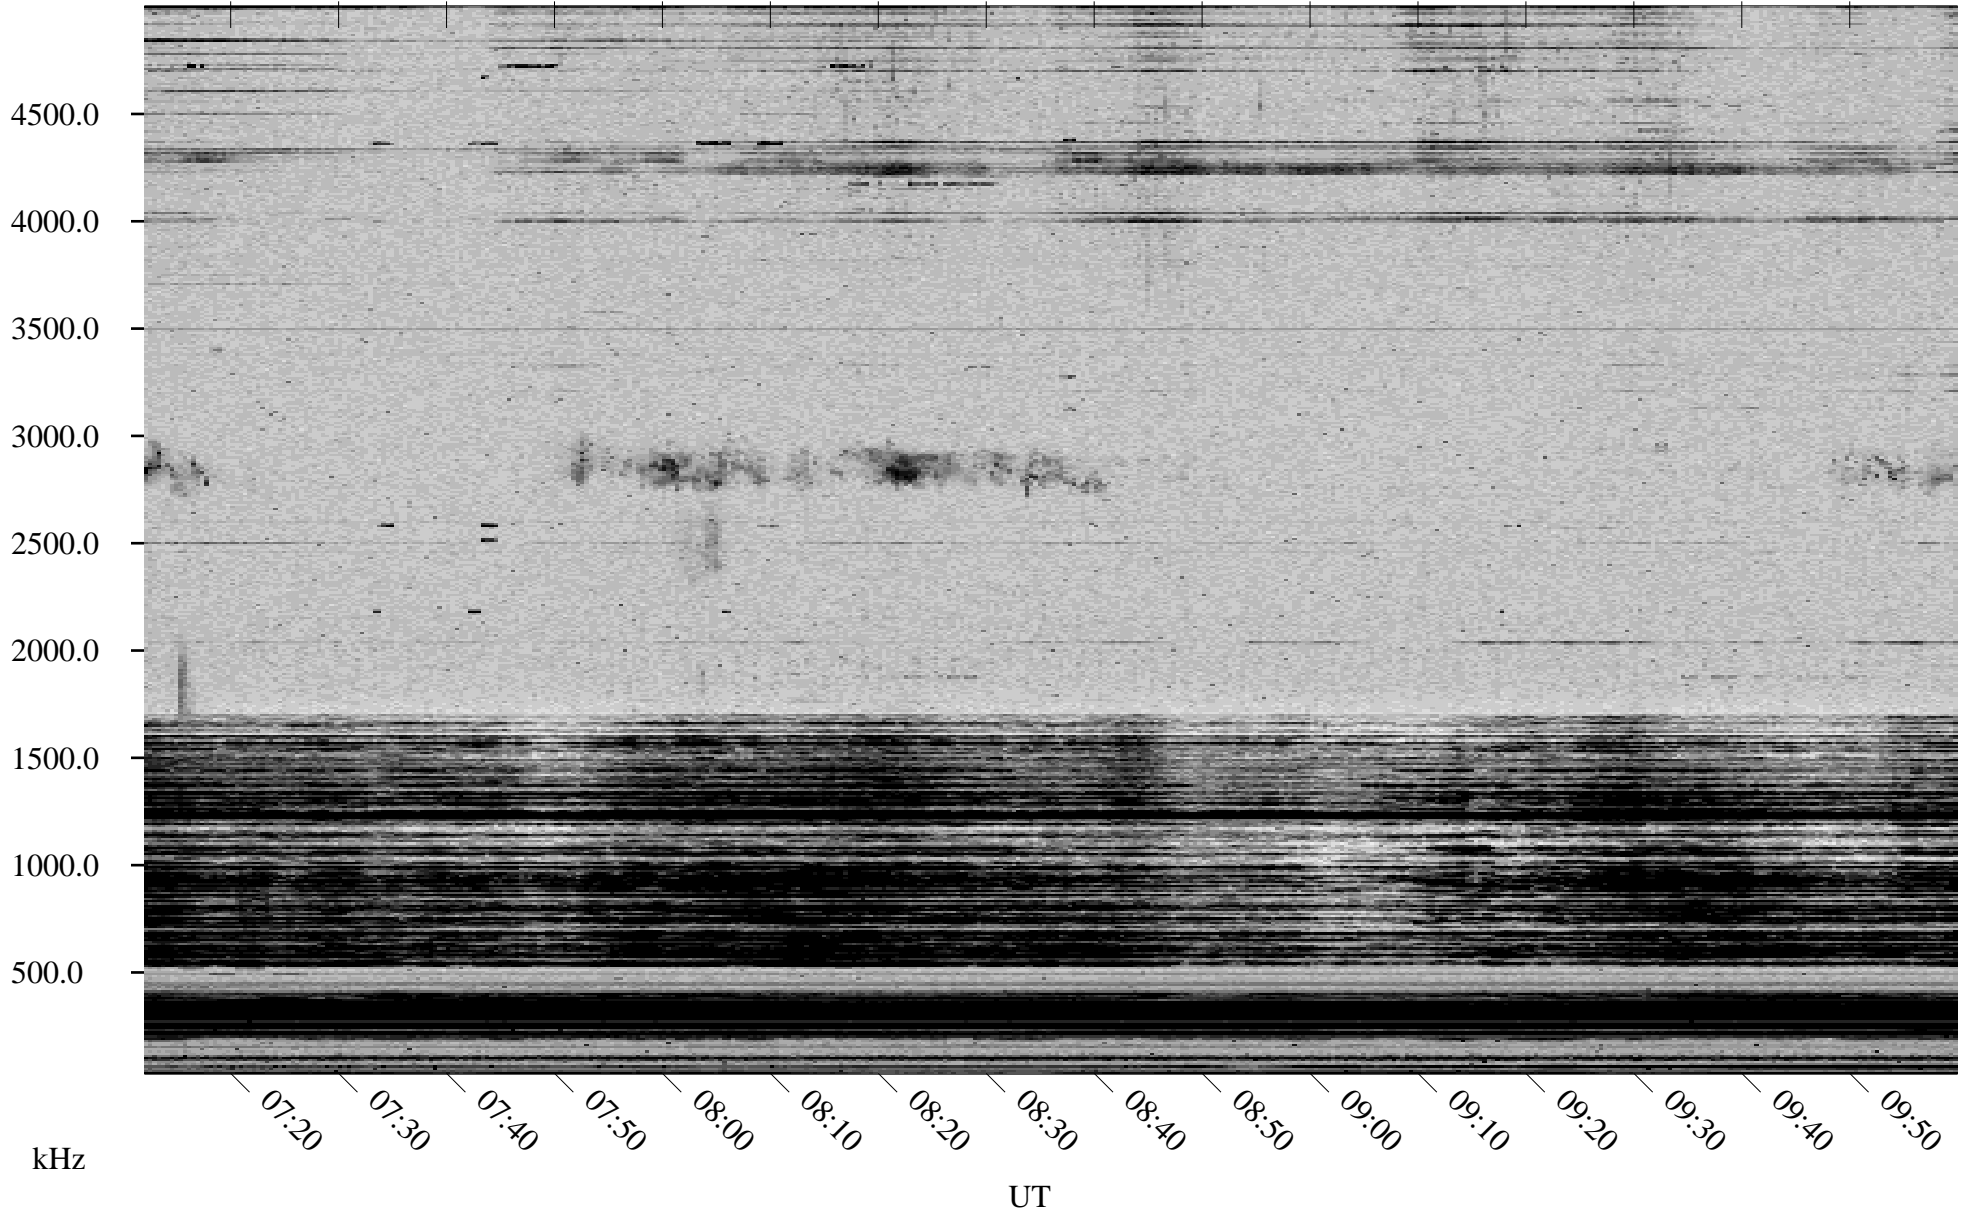

11/04/2002 Churchill, Manitoba

Linear Scale Black = 161 White = 15

ch02308l.r00m max_12

Page 1

11/04/2002 Churchill, Manitoba

Linear Scale Black = 161 White = 15

ch02308l.r00m max_12

Page 2

11/05/2002 Churchill, Manitoba

Linear Scale Black = 161 White = 15

ch02308l.r00m max_12

Page 3

11/05/2002 Churchill, Manitoba

Linear Scale Black = 161 White = 15

ch02308l.r00m max_12

Page 4

11/05/2002 Churchill, Manitoba

Linear Scale Black = 161 White = 15

ch02308l.r00m max_12

Page 5

11/05/2002 Churchill, Manitoba

Linear Scale Black = 161 White = 15

ch02308l.r00m max_12

Page 6

11/05/2002 Churchill, Manitoba

Linear Scale Black = 161 White = 15

ch02308l.r00m max_12

Page 7

11/05/2002 Churchill, Manitoba

Linear Scale Black = 161 White = 15

ch02308l.r00m max_12