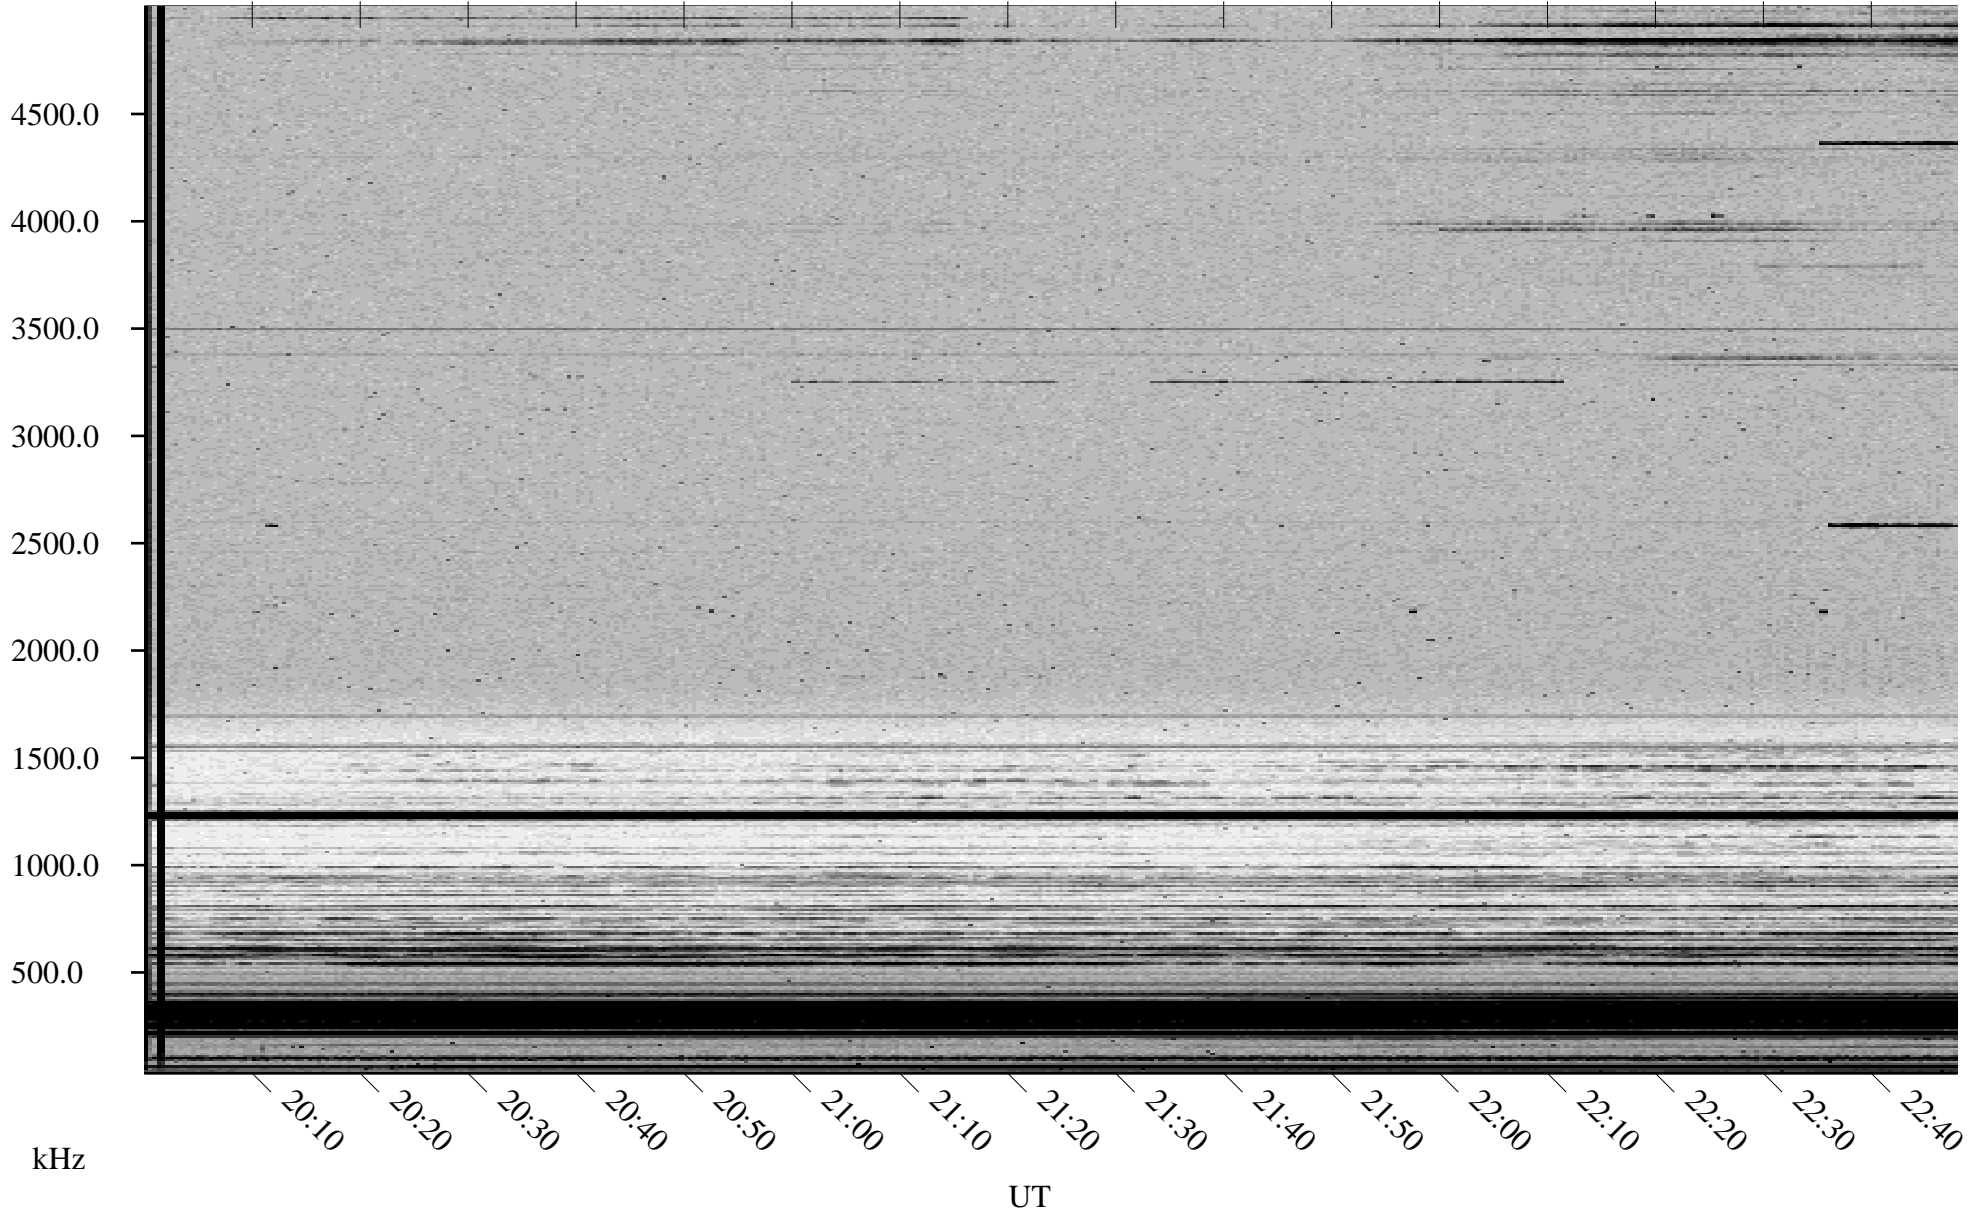

11/07/2002 Churchill, Manitoba

Linear Scale Black = 161 White = 15

ch023111.r00m max_12

Page 1

11/07/2002 Churchill, Manitoba

Linear Scale Black = 161 White = 15

ch023111.r00m max_12

Page 2

11/08/2002 Churchill, Manitoba

Linear Scale Black = 161 White = 15

ch023111.r00m max_12

Page 3

11/08/2002 Churchill, Manitoba

Linear Scale Black = 161 White = 15

ch023111.r00m max_12

Page 4

11/08/2002 Churchill, Manitoba

Linear Scale Black = 161 White = 15

ch023111.r00m max_12

Page 5

11/08/2002 Churchill, Manitoba

Linear Scale Black = 161 White = 15

ch02311l.r00m max_12

Page 6

11/08/2002 Churchill, Manitoba

Linear Scale Black = 161 White = 15

ch023111.r00m max_12

Page 7

11/08/2002 Churchill, Manitoba

Linear Scale Black = 161 White = 15

ch023111.r00m max_12