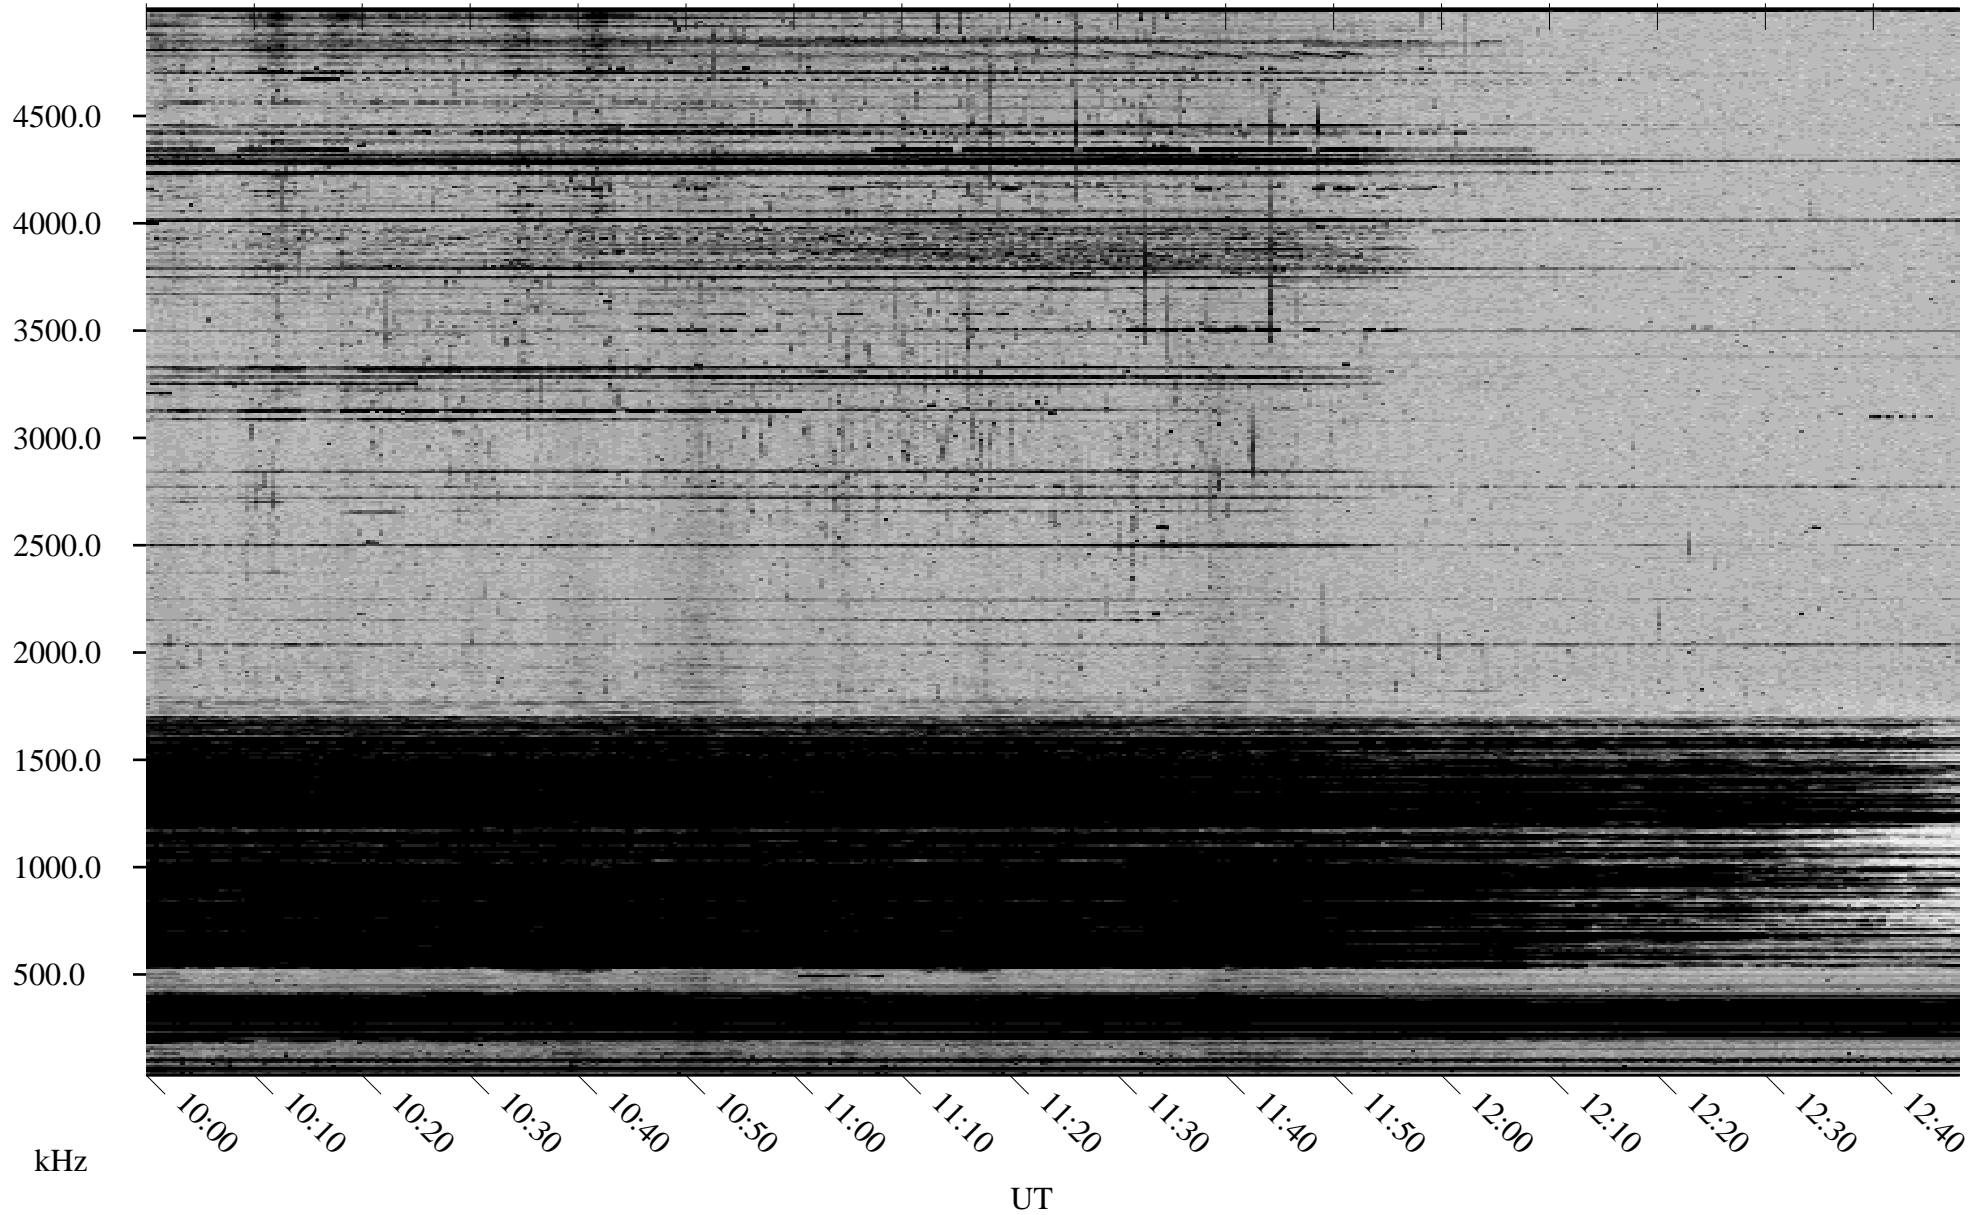

11/07/2002 Churchill, Manitoba

Linear Scale Black = 161 White = 15

ch023111.r00m max_12

Page 1

11/07/2002 Churchill, Manitoba

Linear Scale Black = 161 White = 15

ch023111.r00m max_12

Page 2

11/08/2002 Churchill, Manitoba

Linear Scale Black = 161 White = 15

ch023111.r00m max_12

Page 3

11/08/2002 Churchill, Manitoba

Linear Scale Black = 161 White = 15

ch023111.r00m max_12

Page 4

11/08/2002 Churchill, Manitoba

Linear Scale Black = 161 White = 15

ch023111.r00m max_12

Page 5

11/08/2002 Churchill, Manitoba

Linear Scale Black = 161 White = 15

ch02311l.r00m max_12

Page 6

11/08/2002 Churchill, Manitoba

Linear Scale Black = 161 White = 15

ch023111.r00m max_12

Page 7

11/08/2002 Churchill, Manitoba

Linear Scale Black = 161 White = 15

ch023111.r00m max_12