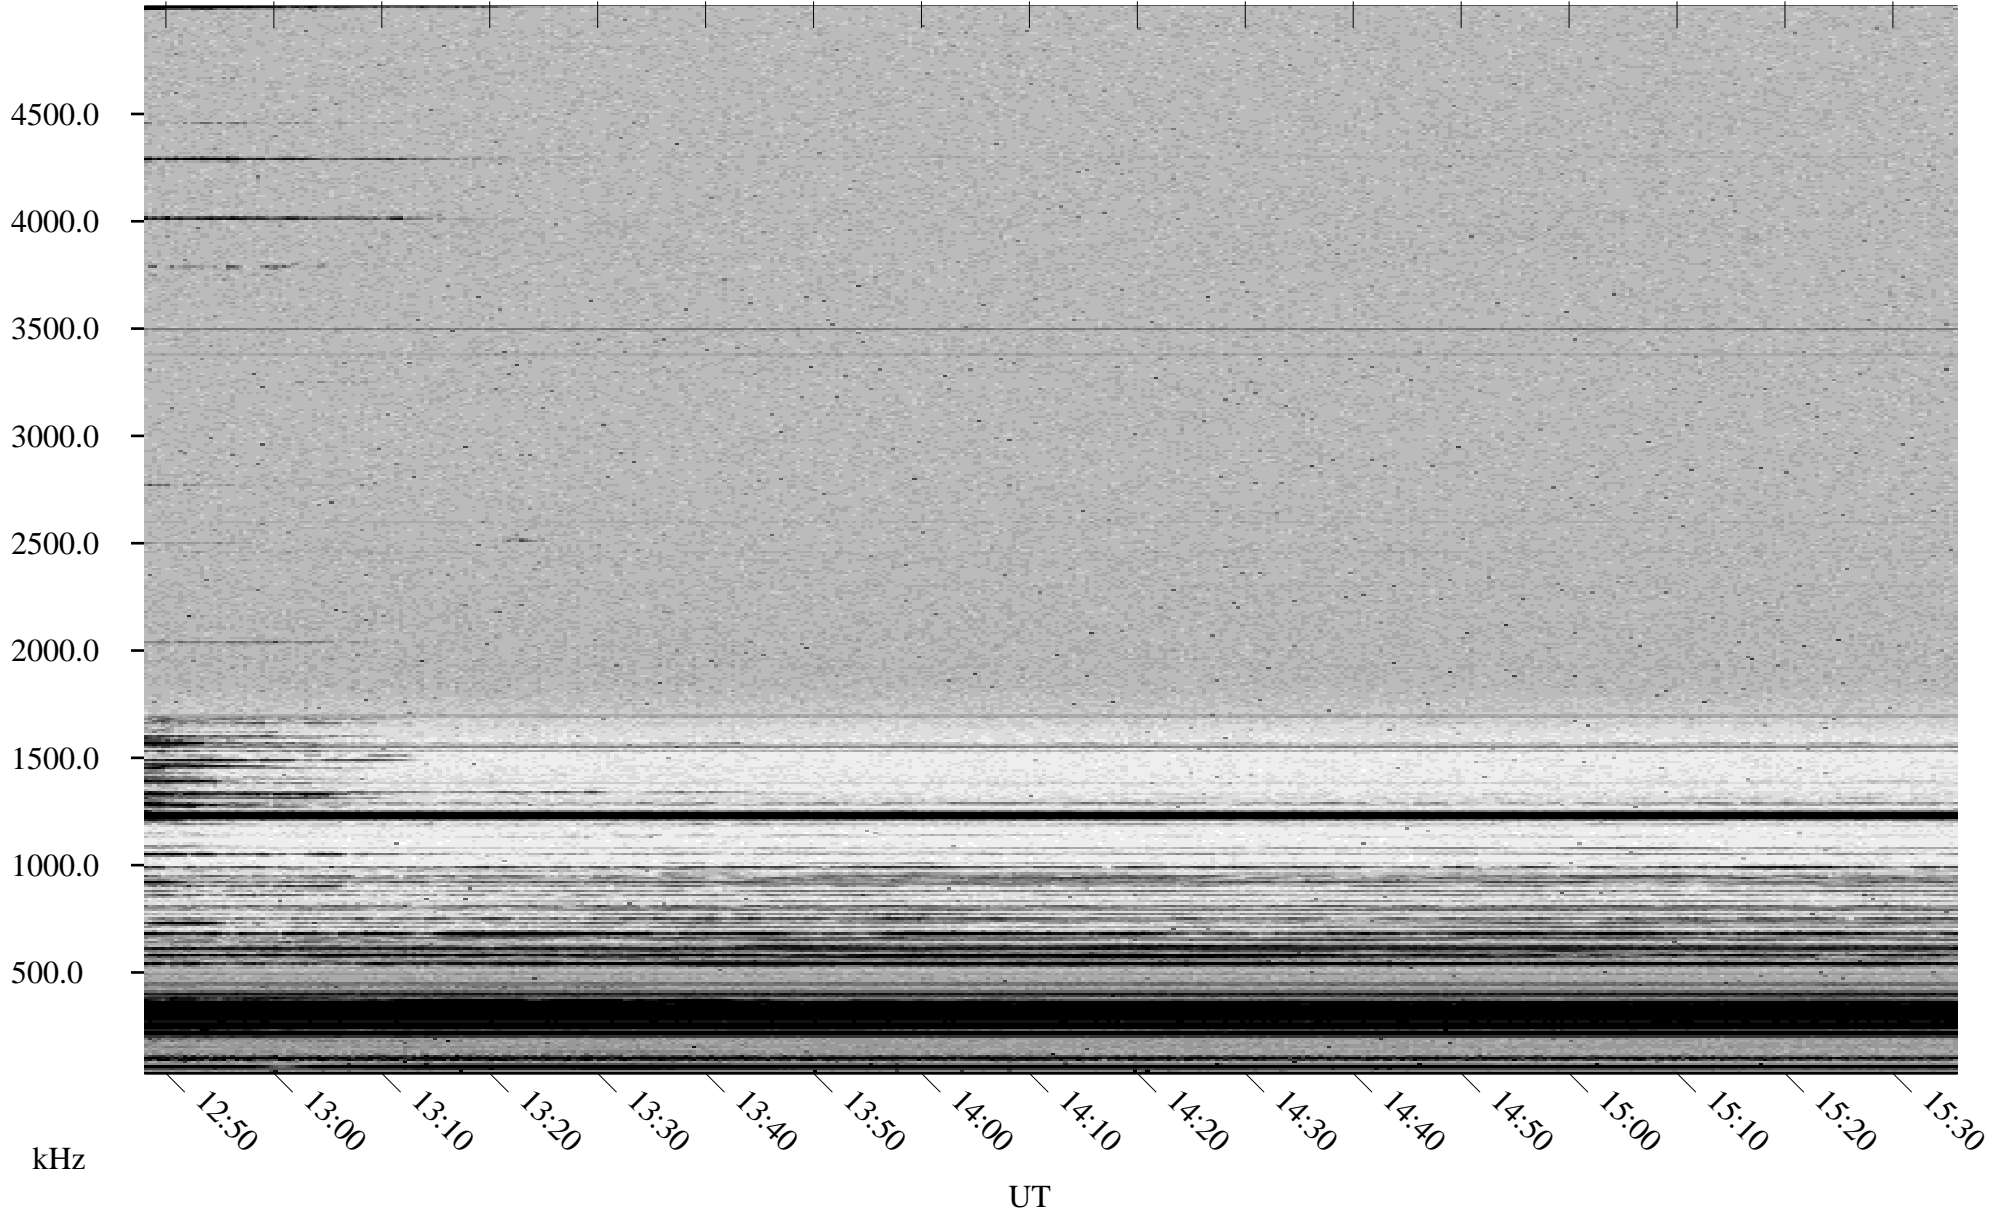

11/07/2002 Churchill, Manitoba

Linear Scale Black = 161 White = 15

ch023111.r00m max_12

Page 1

11/07/2002 Churchill, Manitoba

Linear Scale Black = 161 White = 15

ch023111.r00m max_12

Page 2

11/08/2002 Churchill, Manitoba

Linear Scale Black = 161 White = 15

ch023111.r00m max_12

Page 3

11/08/2002 Churchill, Manitoba

Linear Scale Black = 161 White = 15

ch023111.r00m max_12

Page 4

11/08/2002 Churchill, Manitoba

Linear Scale Black = 161 White = 15

ch023111.r00m max_12

Page 5

11/08/2002 Churchill, Manitoba

Linear Scale Black = 161 White = 15

ch02311l.r00m max_12

Page 6

11/08/2002 Churchill, Manitoba

Linear Scale Black = 161 White = 15

ch023111.r00m max_12

Page 7

11/08/2002 Churchill, Manitoba

Linear Scale Black = 161 White = 15

ch023111.r00m max_12