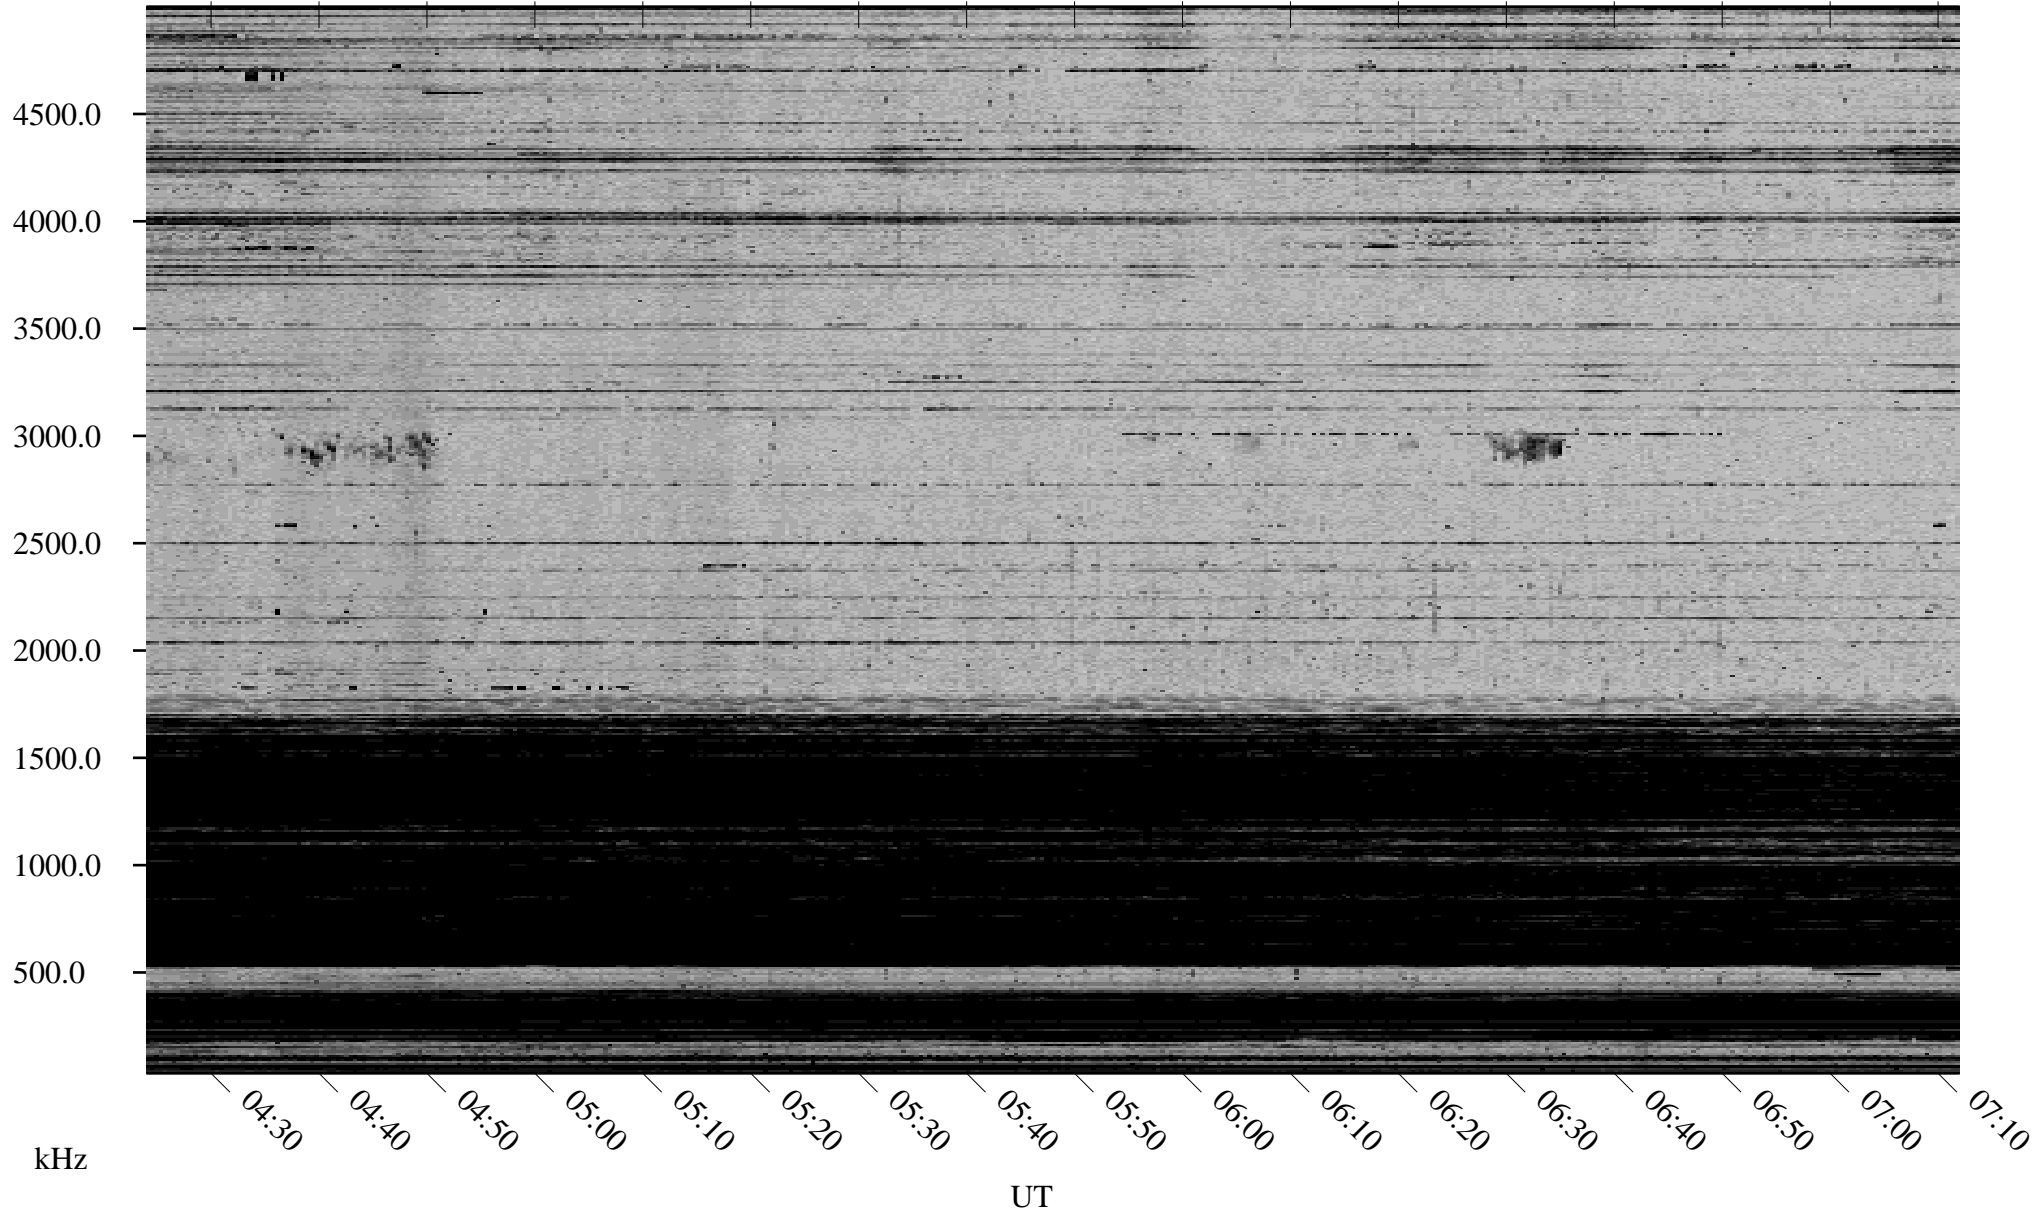

11/07/2002 Churchill, Manitoba

Linear Scale Black = 161 White = 15

ch023111.r00m max_12

Page 1

11/07/2002 Churchill, Manitoba

Linear Scale Black = 161 White = 15

ch023111.r00m max_12

Page 2

11/08/2002 Churchill, Manitoba

Linear Scale Black = 161 White = 15

ch023111.r00m max_12

Page 3

11/08/2002 Churchill, Manitoba

Linear Scale Black = 161 White = 15

ch023111.r00m max_12

Page 4

11/08/2002 Churchill, Manitoba

Linear Scale Black = 161 White = 15

ch023111.r00m max_12

Page 5

11/08/2002 Churchill, Manitoba

Linear Scale Black = 161 White = 15

ch02311l.r00m max_12

Page 6

11/08/2002 Churchill, Manitoba

Linear Scale Black = 161 White = 15

ch023111.r00m max_12

Page 7

11/08/2002 Churchill, Manitoba

Linear Scale Black = 161 White = 15

ch023111.r00m max_12