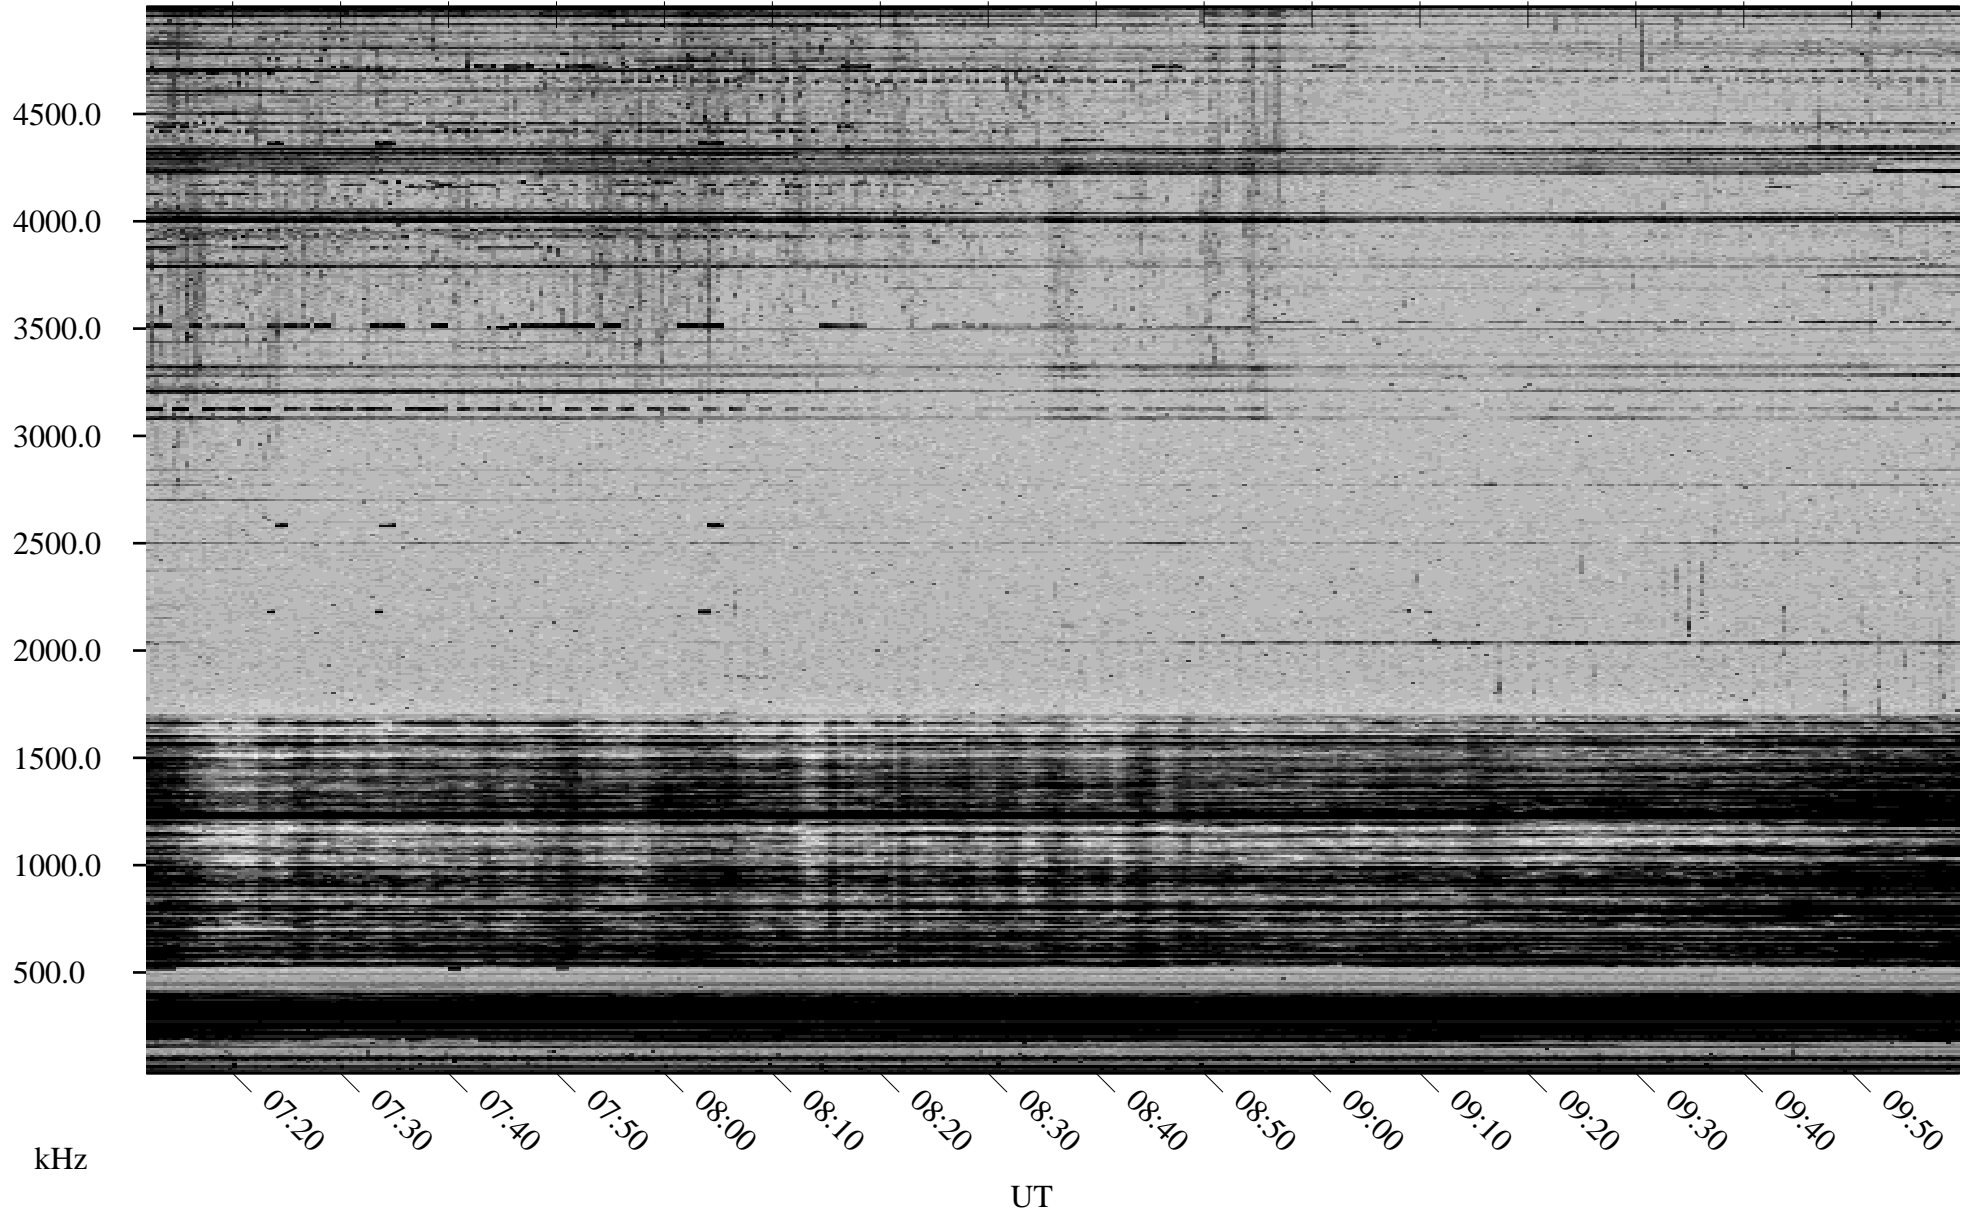

11/08/2002 Churchill, Manitoba

Linear Scale Black = 161 White = 15

ch02312l.r00m max_12

Page 1

11/08/2002 Churchill, Manitoba

Linear Scale Black = 161 White = 15

ch02312l.r00m max_12

Page 2

11/09/2002 Churchill, Manitoba

Linear Scale Black = 161 White = 15

ch02312l.r00m max_12

Page 3

11/09/2002 Churchill, Manitoba

Linear Scale Black = 161 White = 15

ch02312l.r00m max_12

Page 4

11/09/2002 Churchill, Manitoba

Linear Scale Black = 161 White = 15

ch02312l.r00m max_12

Page 5

11/09/2002 Churchill, Manitoba

Linear Scale Black = 161 White = 15

ch02312l.r00m max_12

Page 6

11/09/2002 Churchill, Manitoba

Linear Scale Black = 161 White = 15

ch02312l.r00m max_12

Page 7

11/09/2002 Churchill, Manitoba

Linear Scale Black = 161 White = 15

ch02312l.r00m max_12