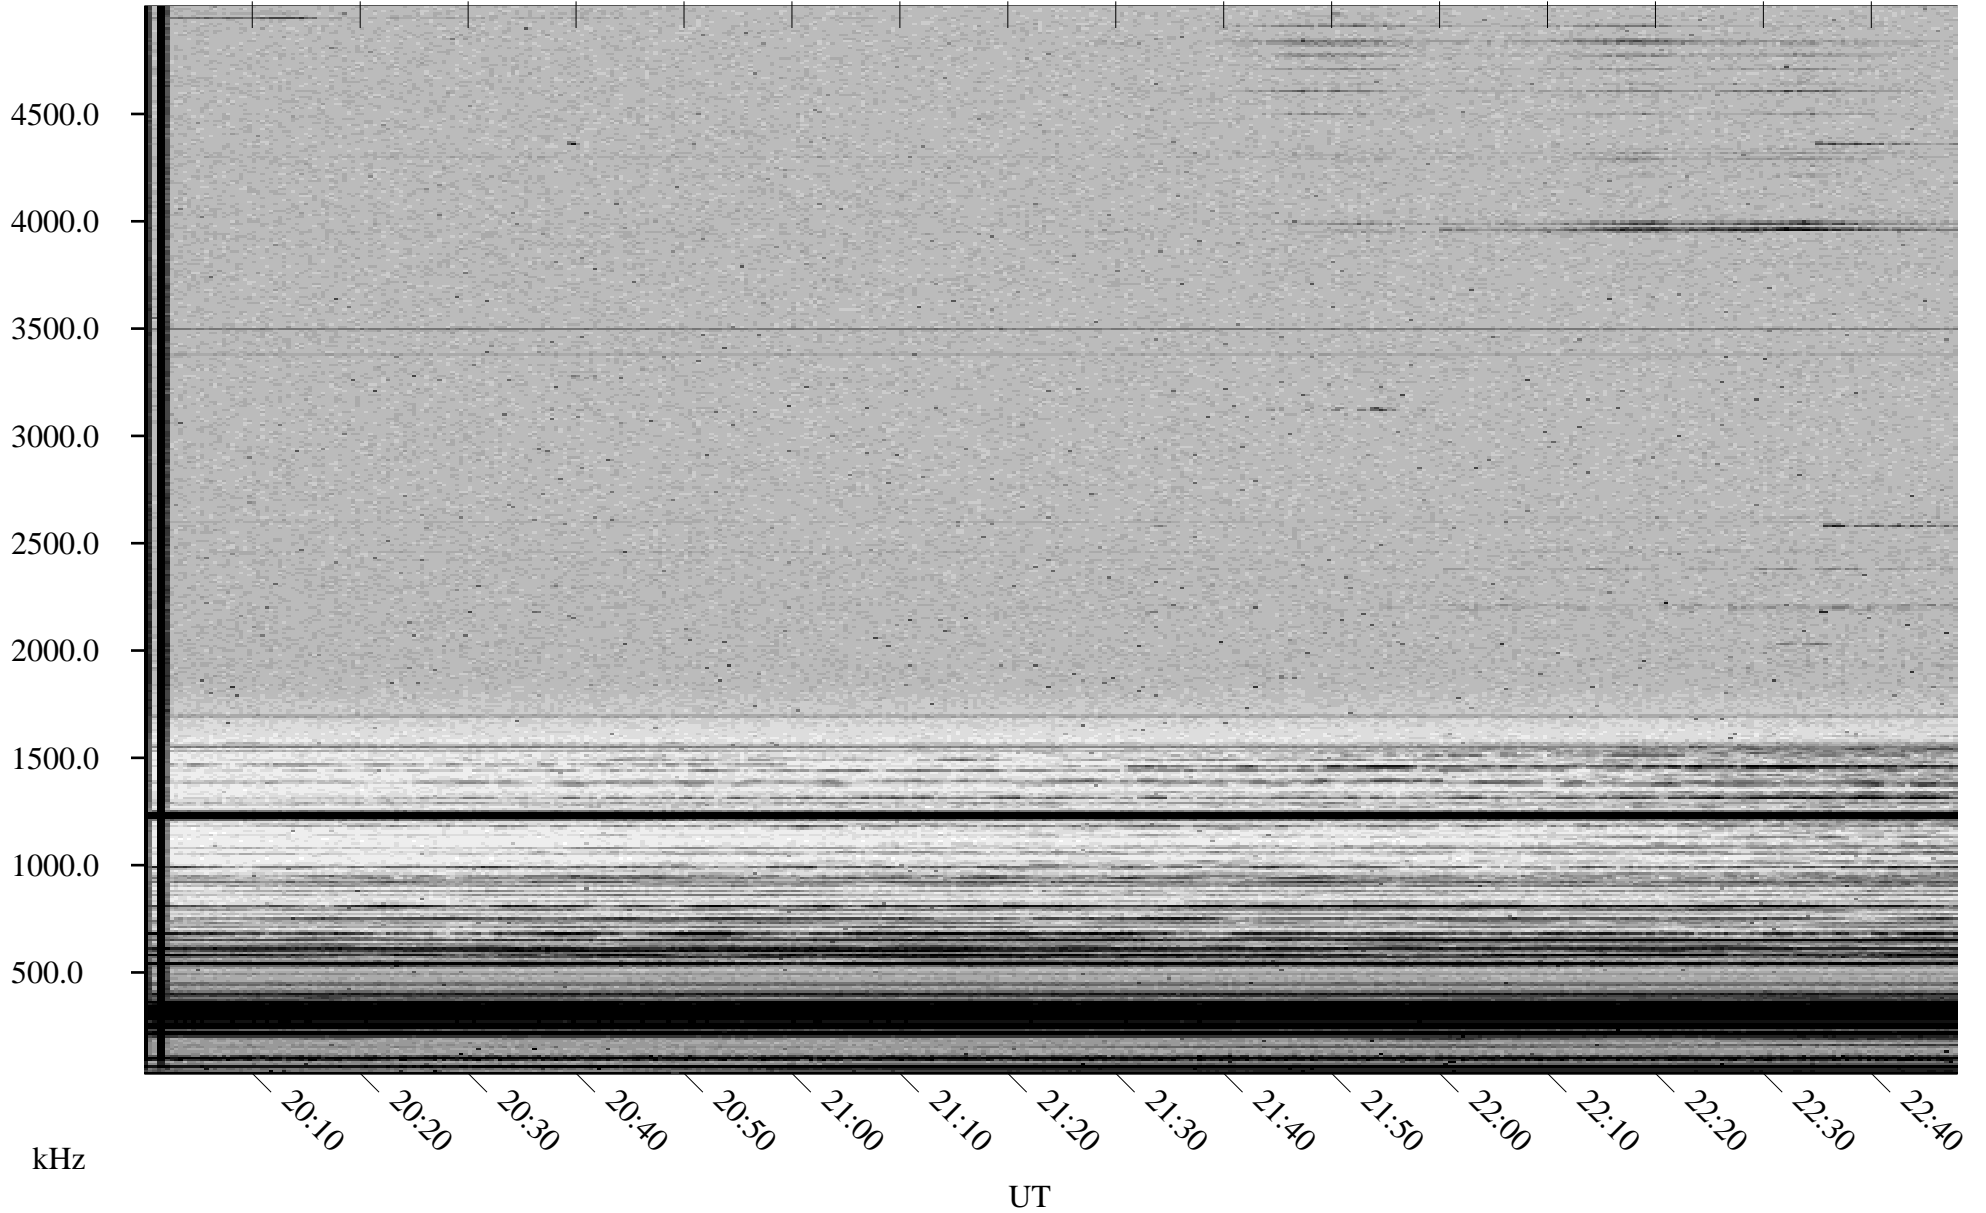

11/08/2002 Churchill, Manitoba

Linear Scale Black = 161 White = 15

ch02312l.r00m max_12

Page 1

11/08/2002 Churchill, Manitoba

Linear Scale Black = 161 White = 15

ch02312l.r00m max_12

Page 2

11/09/2002 Churchill, Manitoba

Linear Scale Black = 161 White = 15

ch02312l.r00m max_12

Page 3

11/09/2002 Churchill, Manitoba

Linear Scale Black = 161 White = 15

ch02312l.r00m max_12

Page 4

11/09/2002 Churchill, Manitoba

Linear Scale Black = 161 White = 15

ch02312l.r00m max_12

Page 5

11/09/2002 Churchill, Manitoba

Linear Scale Black = 161 White = 15

ch02312l.r00m max_12

Page 6

11/09/2002 Churchill, Manitoba

Linear Scale Black = 161 White = 15

ch02312l.r00m max_12

Page 7

11/09/2002 Churchill, Manitoba

Linear Scale Black = 161 White = 15

ch02312l.r00m max_12