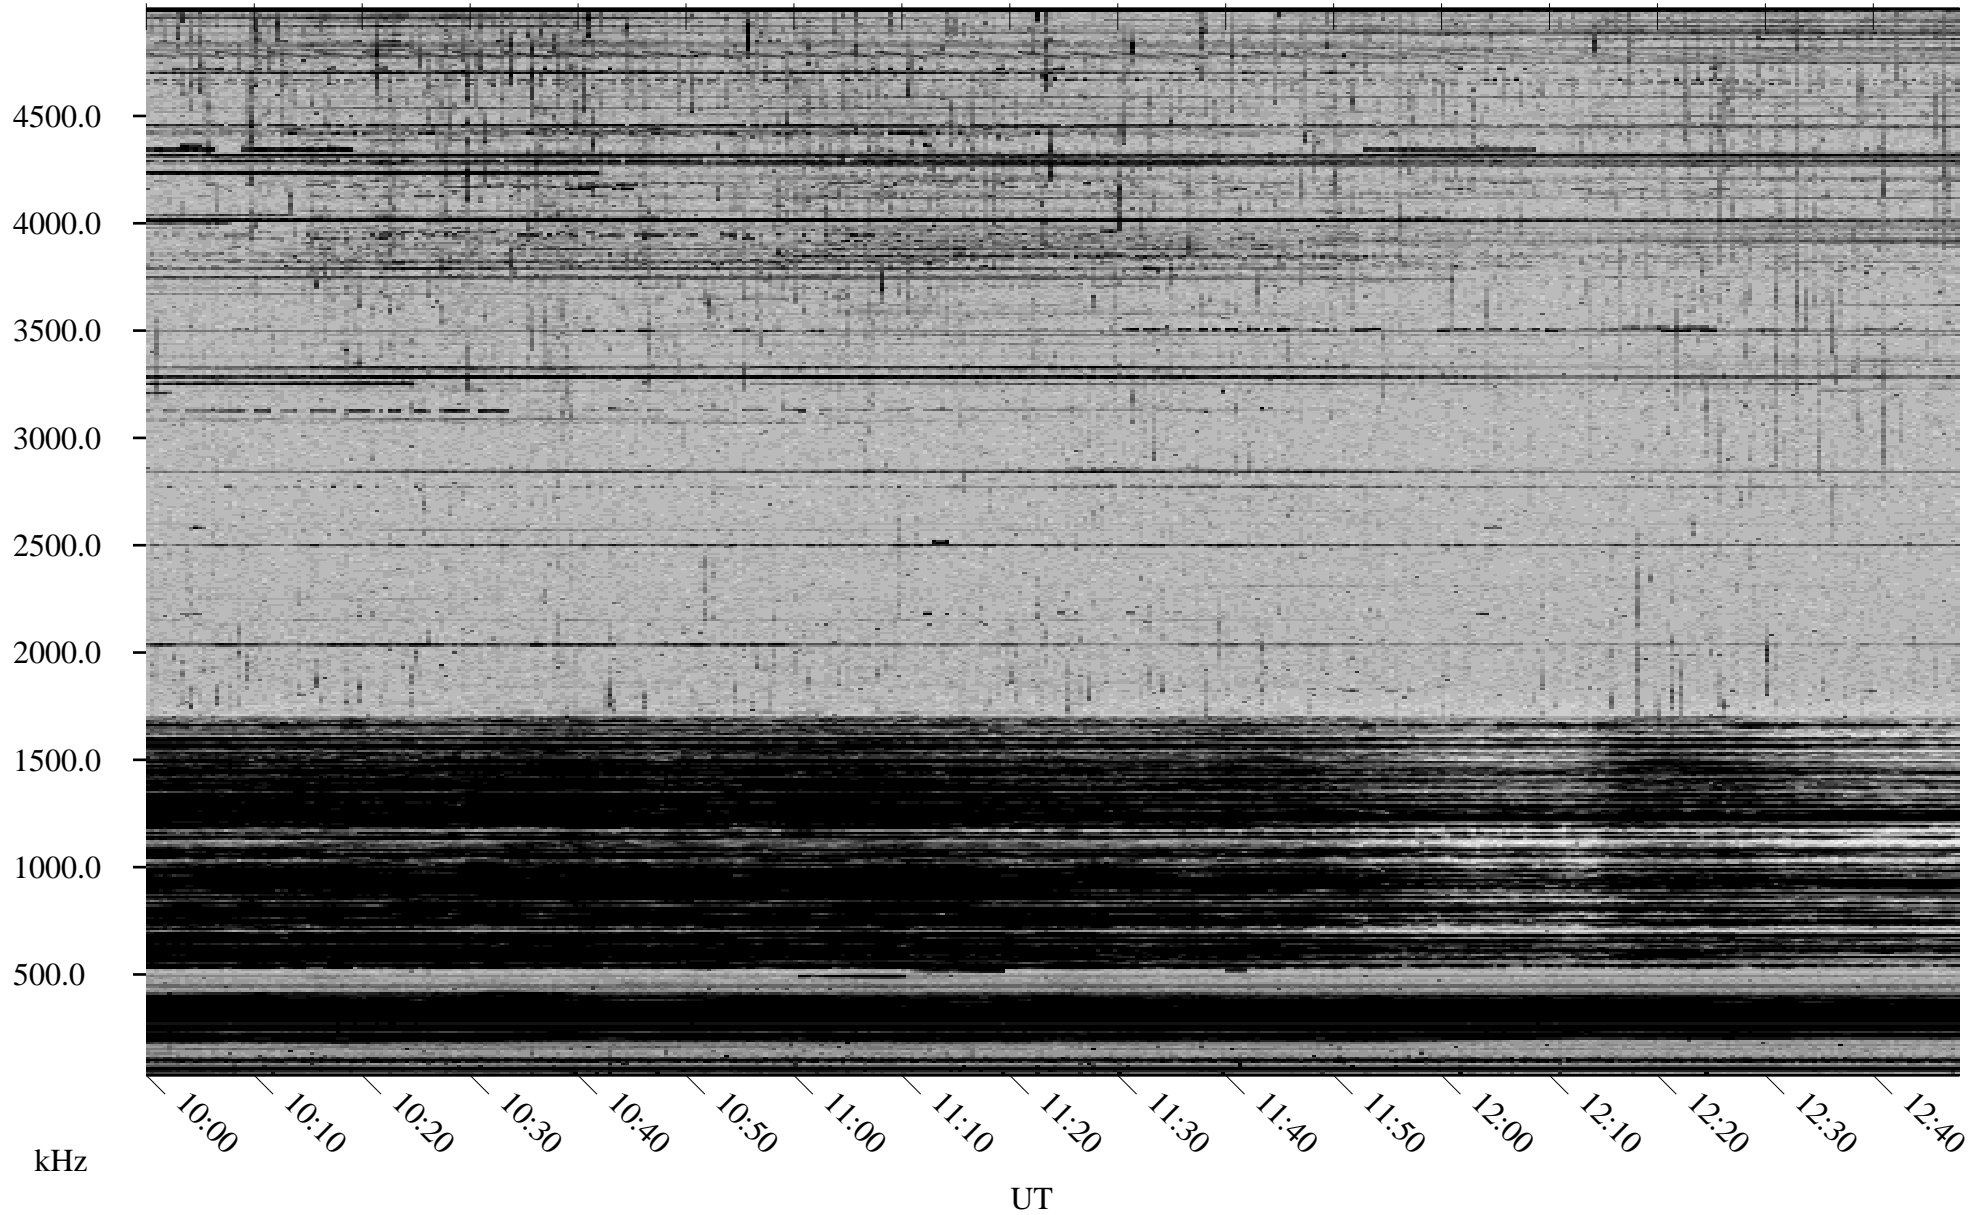

11/08/2002 Churchill, Manitoba

Linear Scale Black = 161 White = 15

ch02312l.r00m max_12

Page 1

11/08/2002 Churchill, Manitoba

Linear Scale Black = 161 White = 15

ch02312l.r00m max_12

Page 2

11/09/2002 Churchill, Manitoba

Linear Scale Black = 161 White = 15

ch02312l.r00m max_12

Page 3

11/09/2002 Churchill, Manitoba

Linear Scale Black = 161 White = 15

ch02312l.r00m max_12

Page 4

11/09/2002 Churchill, Manitoba

Linear Scale Black = 161 White = 15

ch02312l.r00m max_12

Page 5

11/09/2002 Churchill, Manitoba

Linear Scale Black = 161 White = 15

ch02312l.r00m max_12

Page 6

11/09/2002 Churchill, Manitoba

Linear Scale Black = 161 White = 15

ch02312l.r00m max_12

Page 7

11/09/2002 Churchill, Manitoba

Linear Scale Black = 161 White = 15

ch02312l.r00m max_12