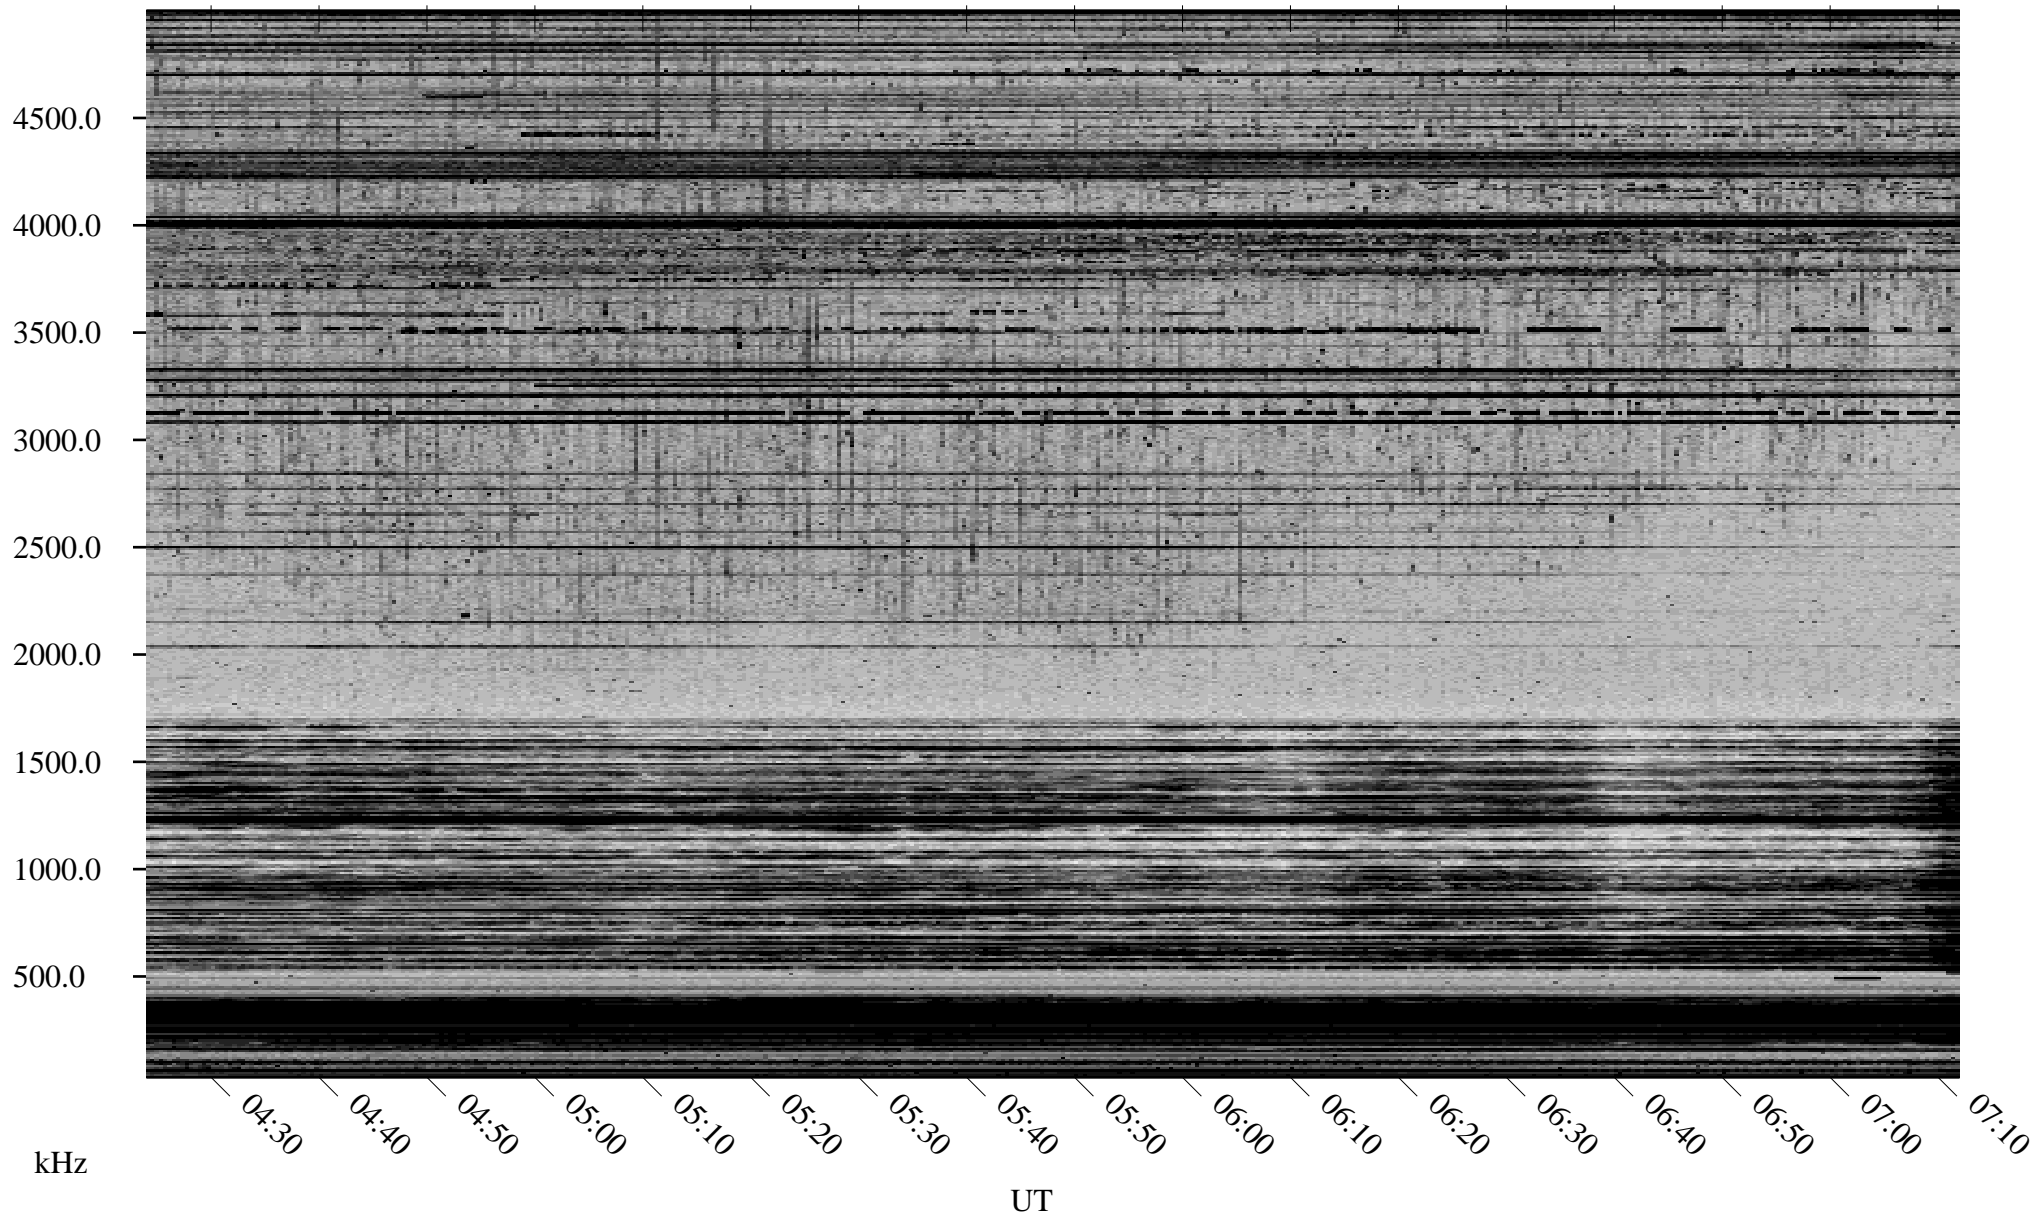

11/08/2002 Churchill, Manitoba

Linear Scale Black = 161 White = 15

ch02312l.r00m max_12

Page 1

11/08/2002 Churchill, Manitoba

Linear Scale Black = 161 White = 15

ch02312l.r00m max_12

Page 2

11/09/2002 Churchill, Manitoba

Linear Scale Black = 161 White = 15

ch02312l.r00m max_12

Page 3

11/09/2002 Churchill, Manitoba

Linear Scale Black = 161 White = 15

ch02312l.r00m max_12

Page 4

11/09/2002 Churchill, Manitoba

Linear Scale Black = 161 White = 15

ch02312l.r00m max_12

Page 5

11/09/2002 Churchill, Manitoba

Linear Scale Black = 161 White = 15

ch02312l.r00m max_12

Page 6

11/09/2002 Churchill, Manitoba

Linear Scale Black = 161 White = 15

ch02312l.r00m max_12

Page 7

11/09/2002 Churchill, Manitoba

Linear Scale Black = 161 White = 15

ch02312l.r00m max_12