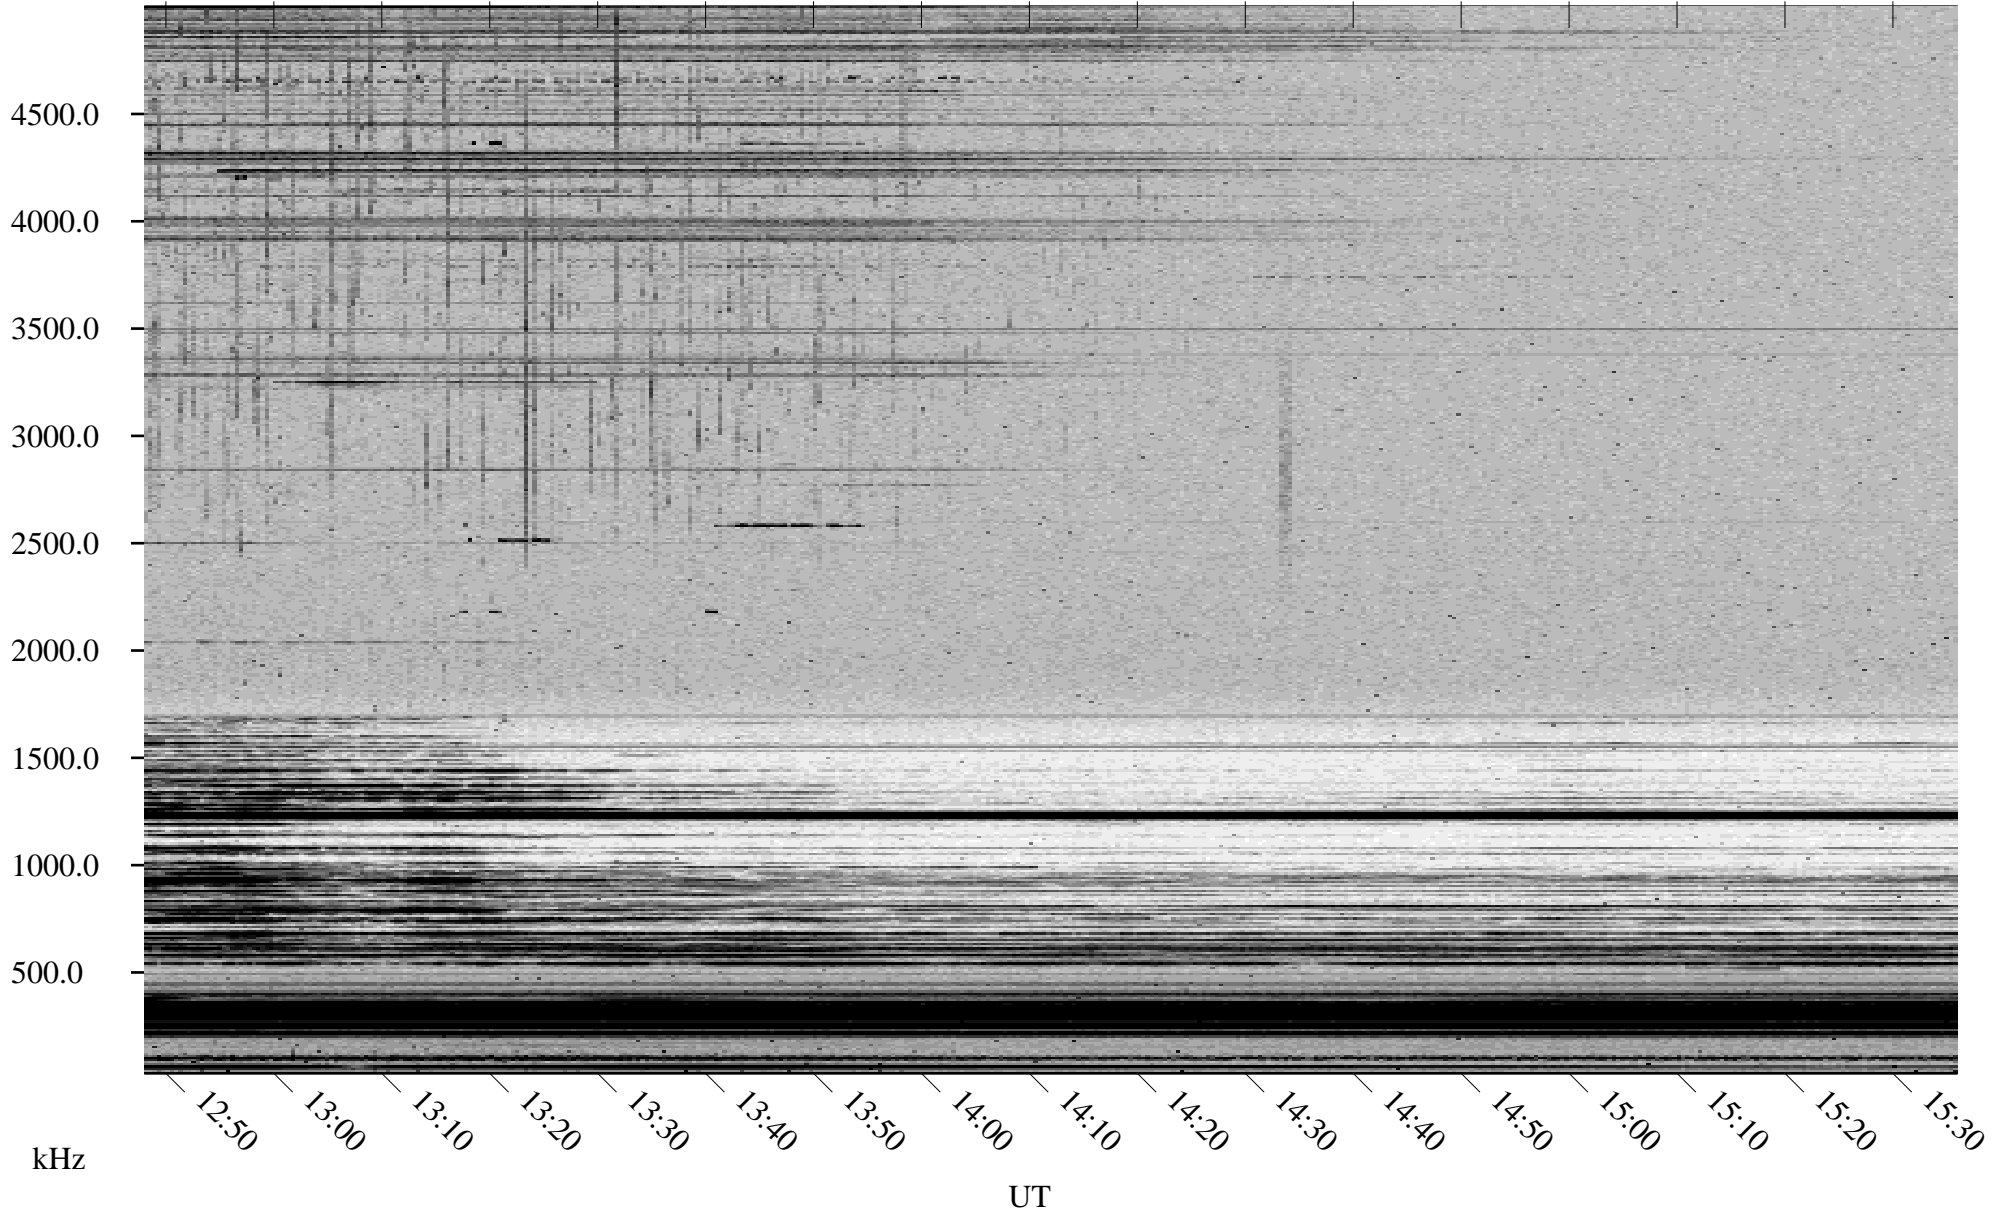

11/08/2002 Churchill, Manitoba

Linear Scale Black = 161 White = 15

ch02312l.r00m max_12

Page 1

11/08/2002 Churchill, Manitoba

Linear Scale Black = 161 White = 15

ch02312l.r00m max_12

Page 2

11/09/2002 Churchill, Manitoba

Linear Scale Black = 161 White = 15

ch02312l.r00m max_12

Page 3

11/09/2002 Churchill, Manitoba

Linear Scale Black = 161 White = 15

ch02312l.r00m max_12

Page 4

11/09/2002 Churchill, Manitoba

Linear Scale Black = 161 White = 15

ch02312l.r00m max_12

Page 5

11/09/2002 Churchill, Manitoba

Linear Scale Black = 161 White = 15

ch02312l.r00m max_12

Page 6

11/09/2002 Churchill, Manitoba

Linear Scale Black = 161 White = 15

ch02312l.r00m max_12

Page 7

11/09/2002 Churchill, Manitoba

Linear Scale Black = 161 White = 15

ch02312l.r00m max_12