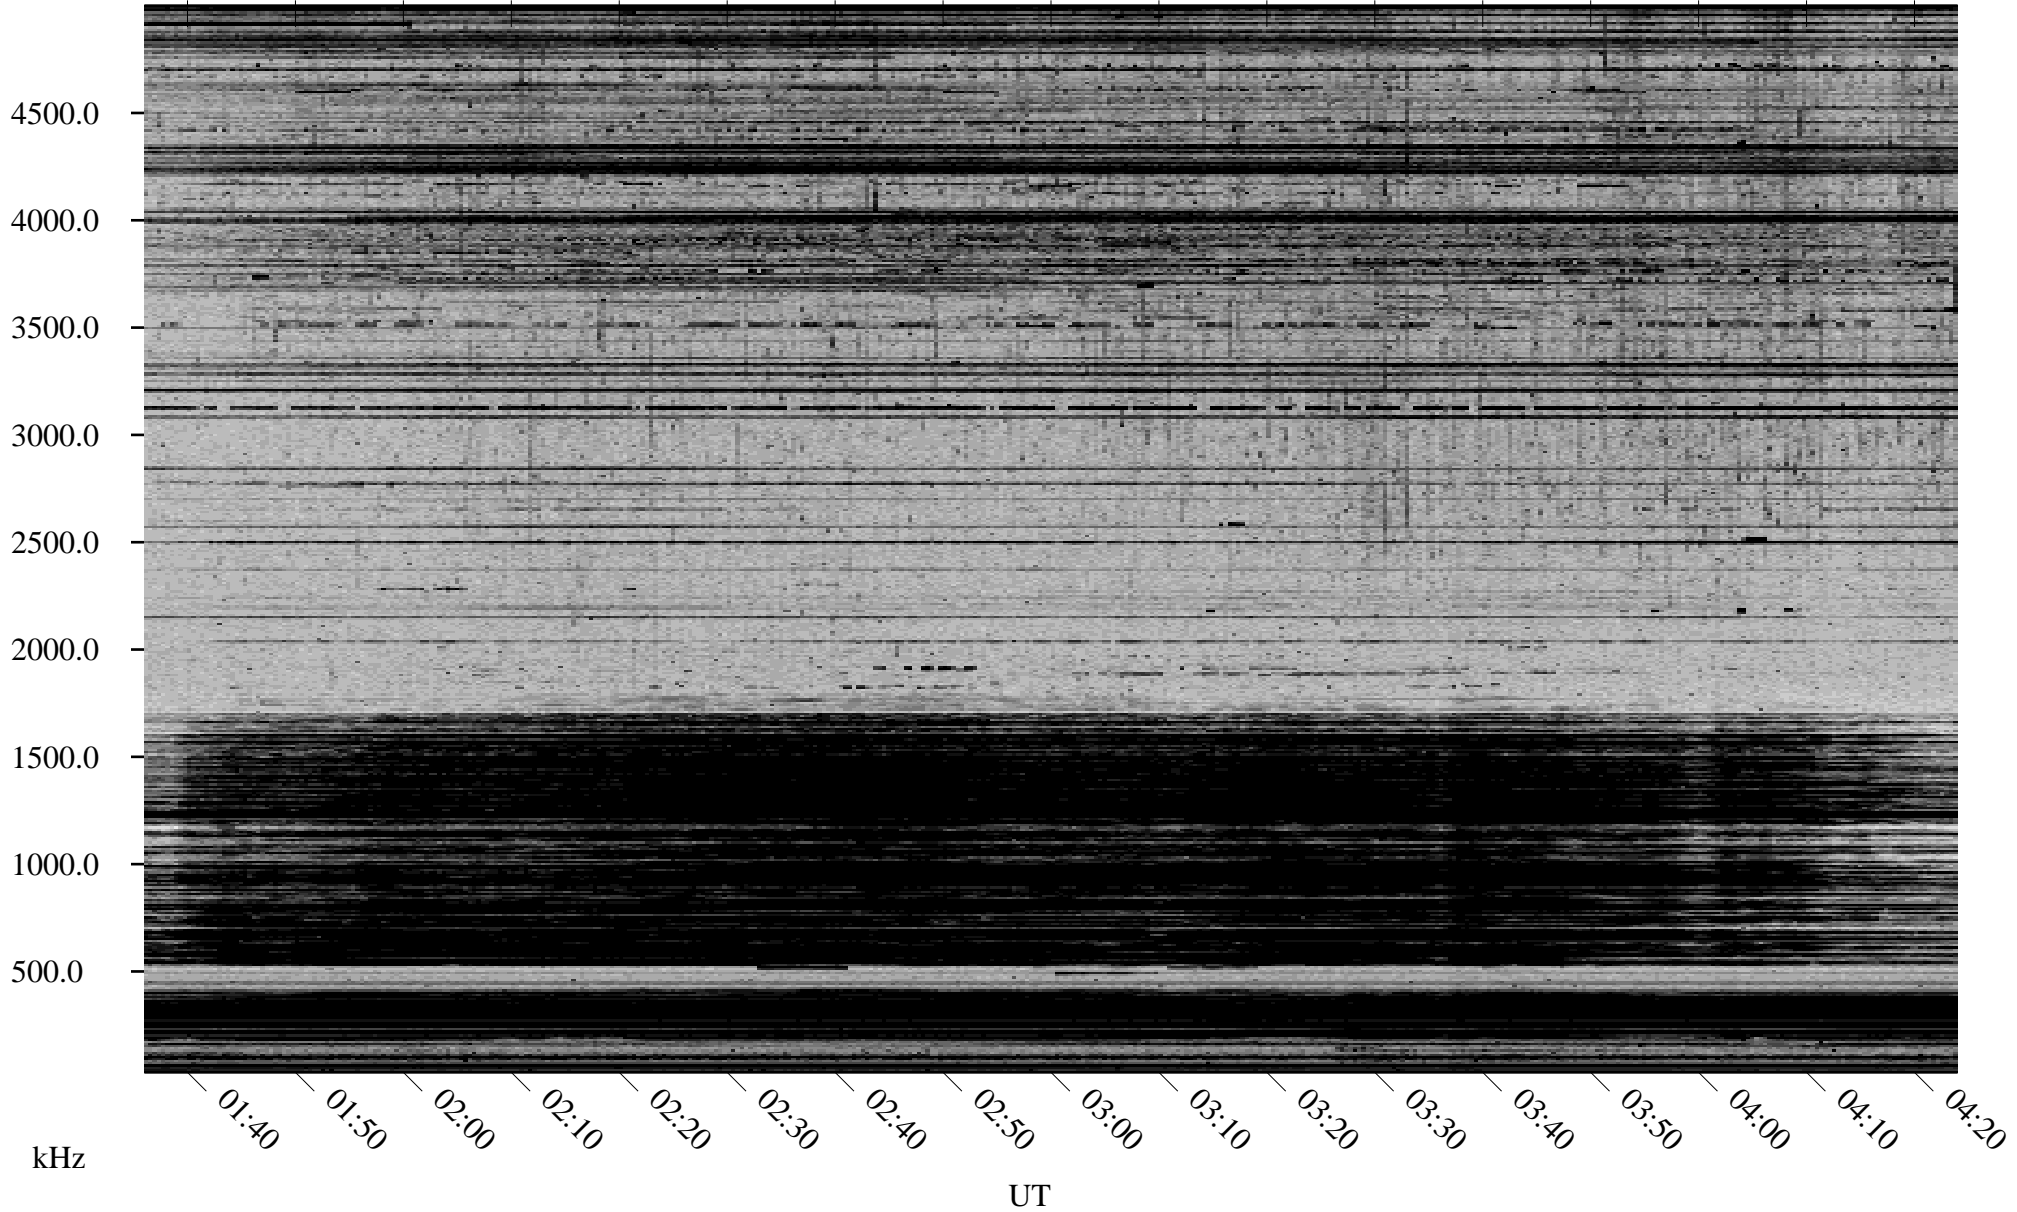

11/08/2002 Churchill, Manitoba

Linear Scale Black = 161 White = 15

ch02312l.r00m max_12

Page 1

11/08/2002 Churchill, Manitoba

Linear Scale Black = 161 White = 15

ch02312l.r00m max_12

Page 2

11/09/2002 Churchill, Manitoba

Linear Scale Black = 161 White = 15

ch02312l.r00m max_12

Page 3

11/09/2002 Churchill, Manitoba

Linear Scale Black = 161 White = 15

ch02312l.r00m max_12

Page 4

11/09/2002 Churchill, Manitoba

Linear Scale Black = 161 White = 15

ch02312l.r00m max_12

Page 5

11/09/2002 Churchill, Manitoba

Linear Scale Black = 161 White = 15

ch02312l.r00m max_12

Page 6

11/09/2002 Churchill, Manitoba

Linear Scale Black = 161 White = 15

ch02312l.r00m max_12

Page 7

11/09/2002 Churchill, Manitoba

Linear Scale Black = 161 White = 15

ch02312l.r00m max_12