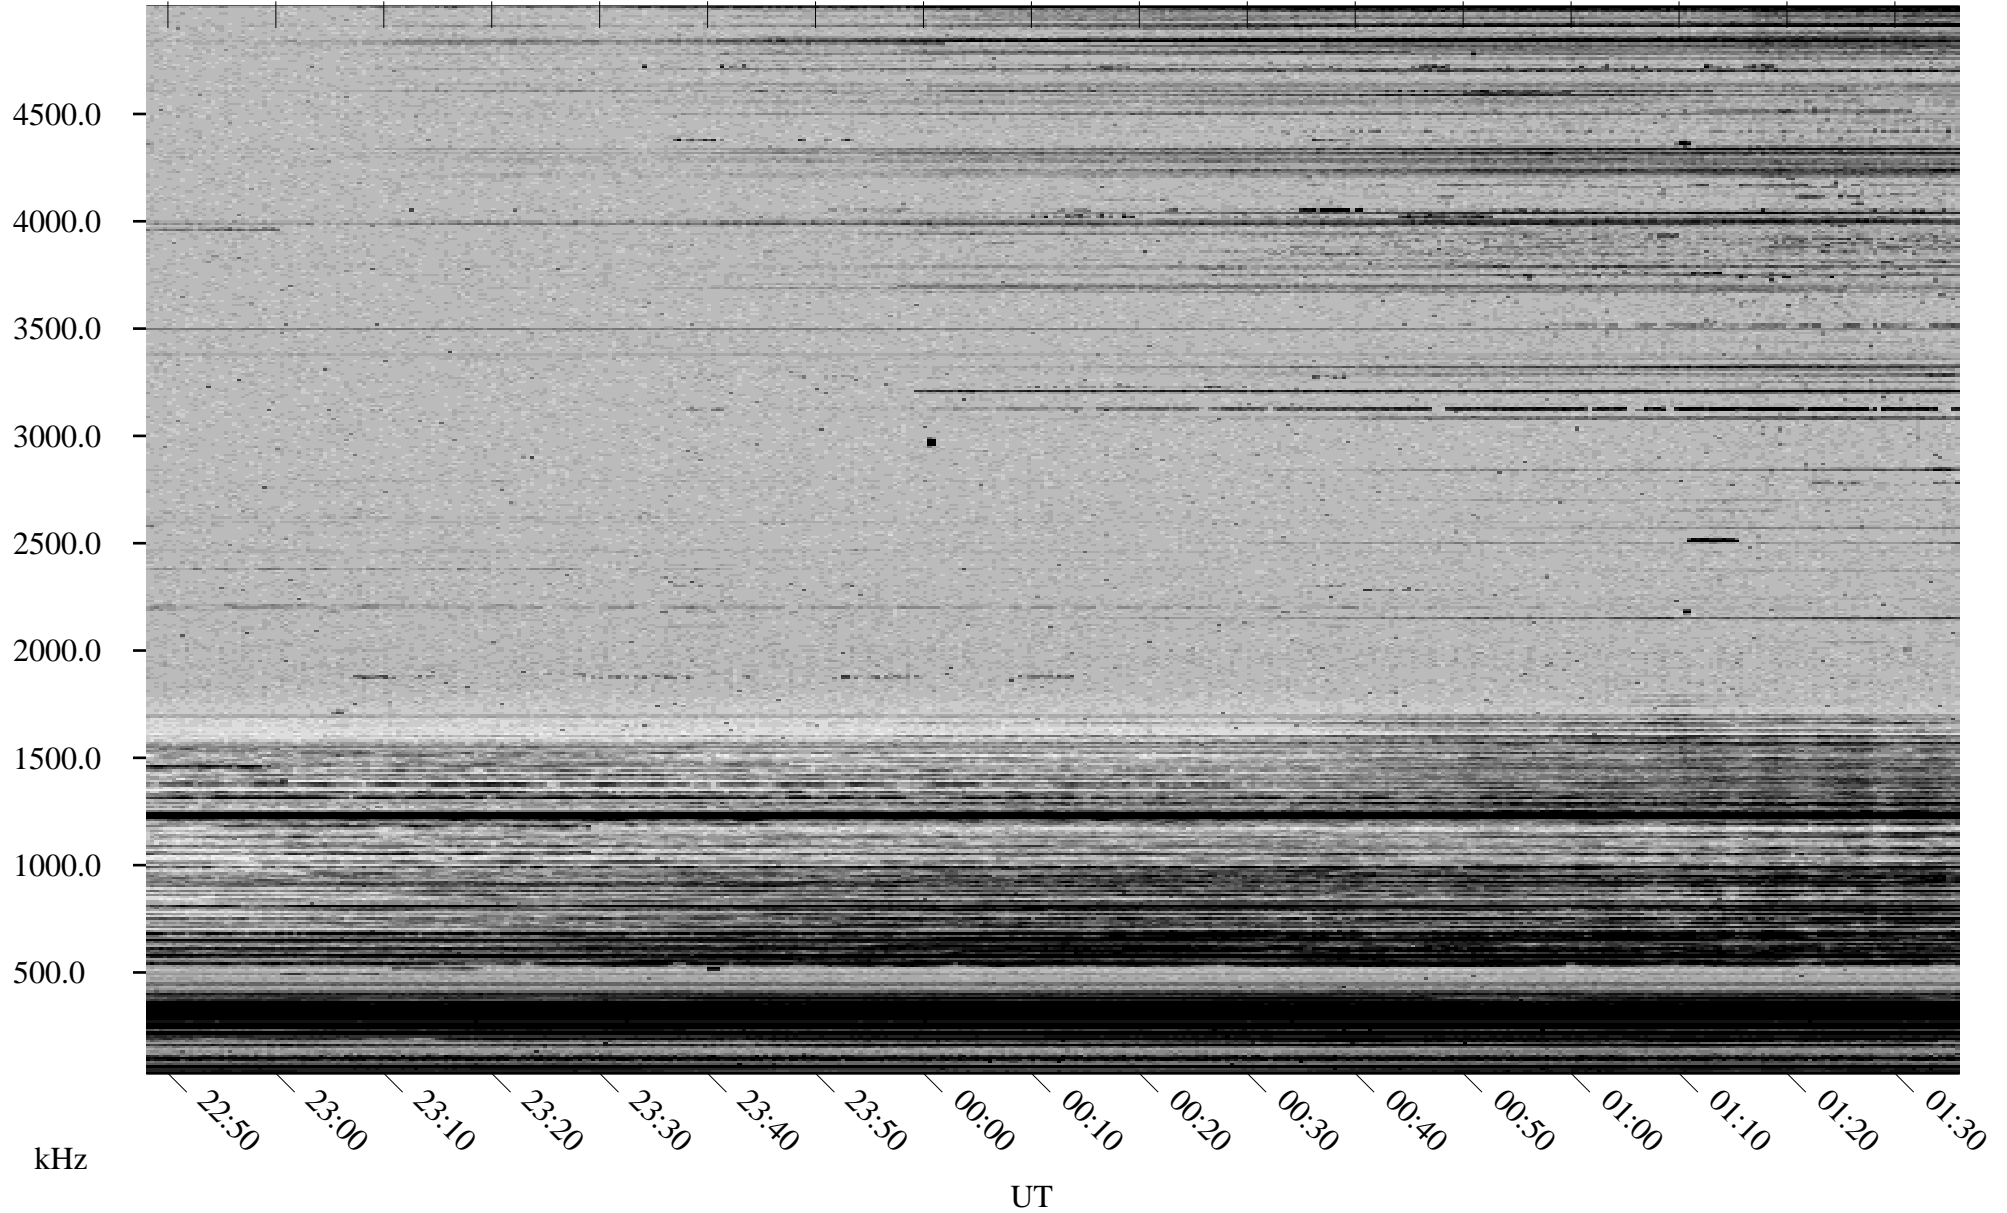

11/08/2002 Churchill, Manitoba

Linear Scale Black = 161 White = 15

ch02312l.r00m max_12

Page 1

11/08/2002 Churchill, Manitoba

Linear Scale Black = 161 White = 15

ch02312l.r00m max_12

Page 2

11/09/2002 Churchill, Manitoba

Linear Scale Black = 161 White = 15

ch02312l.r00m max_12

Page 3

11/09/2002 Churchill, Manitoba

Linear Scale Black = 161 White = 15

ch02312l.r00m max_12

Page 4

11/09/2002 Churchill, Manitoba

Linear Scale Black = 161 White = 15

ch02312l.r00m max_12

Page 5

11/09/2002 Churchill, Manitoba

Linear Scale Black = 161 White = 15

ch02312l.r00m max_12

Page 6

11/09/2002 Churchill, Manitoba

Linear Scale Black = 161 White = 15

ch02312l.r00m max_12

Page 7

11/09/2002 Churchill, Manitoba

Linear Scale Black = 161 White = 15

ch02312l.r00m max_12