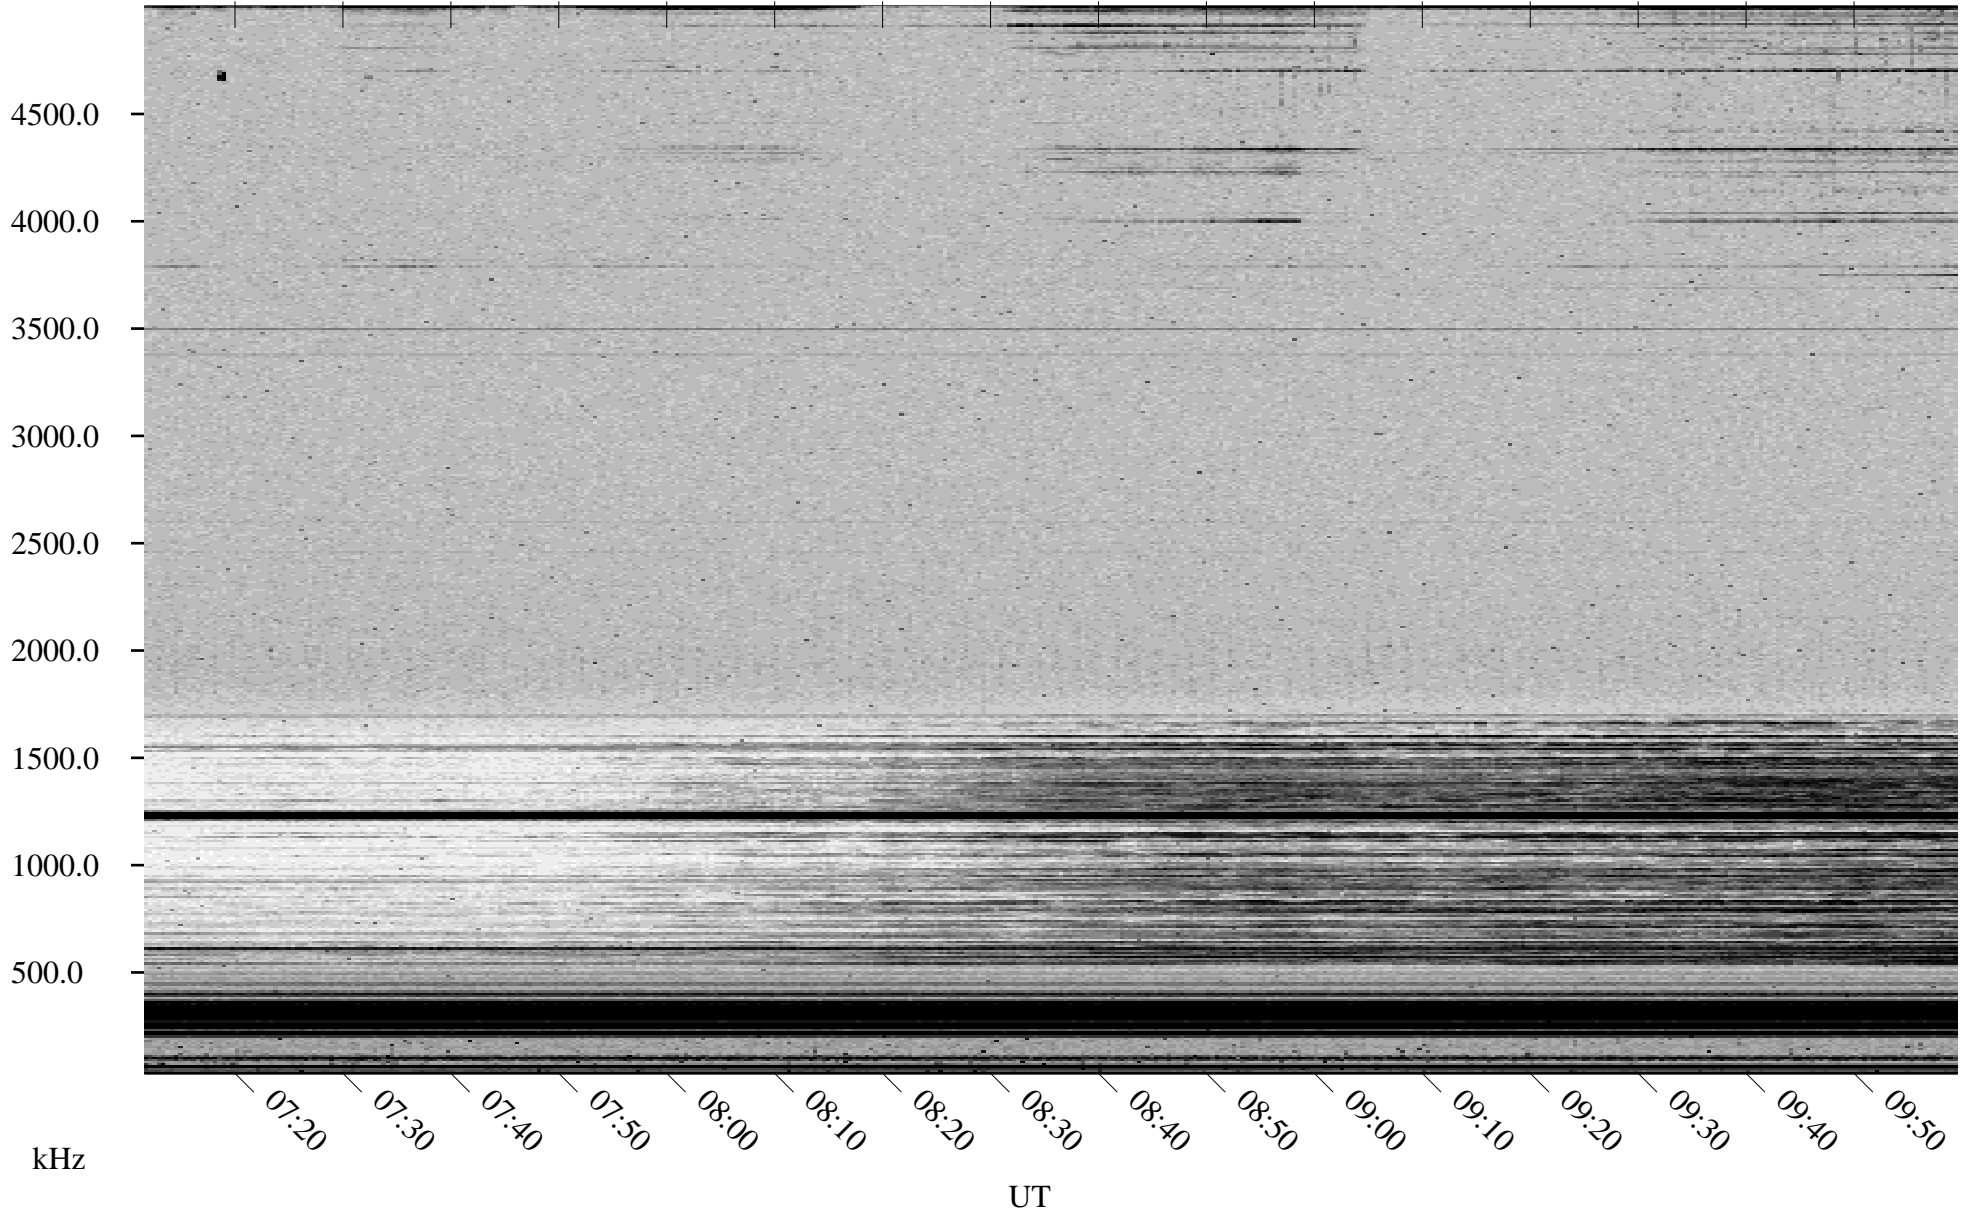

11/09/2002 Churchill, Manitoba

Linear Scale Black = 161 White = 15

ch02313l.r00m max_12

Page 1

11/09/2002 Churchill, Manitoba

Linear Scale Black = 161 White = 15

ch023131.r00m max_12

Page 2

11/10/2002 Churchill, Manitoba

Linear Scale Black = 161 White = 15

ch02313l.r00m max_12

Page 3

11/10/2002 Churchill, Manitoba

Linear Scale Black = 161 White = 15

ch02313l.r00m max_12

Page 4

11/10/2002 Churchill, Manitoba

Linear Scale Black = 161 White = 15

ch02313l.r00m max_12

Page 5

11/10/2002 Churchill, Manitoba

Linear Scale Black = 161 White = 15

ch02313l.r00m max_12

Page 6

11/10/2002 Churchill, Manitoba

Linear Scale Black = 161 White = 15

ch02313l.r00m max_12

Page 7

11/10/2002 Churchill, Manitoba

Linear Scale Black = 161 White = 15

ch02313l.r00m max_12