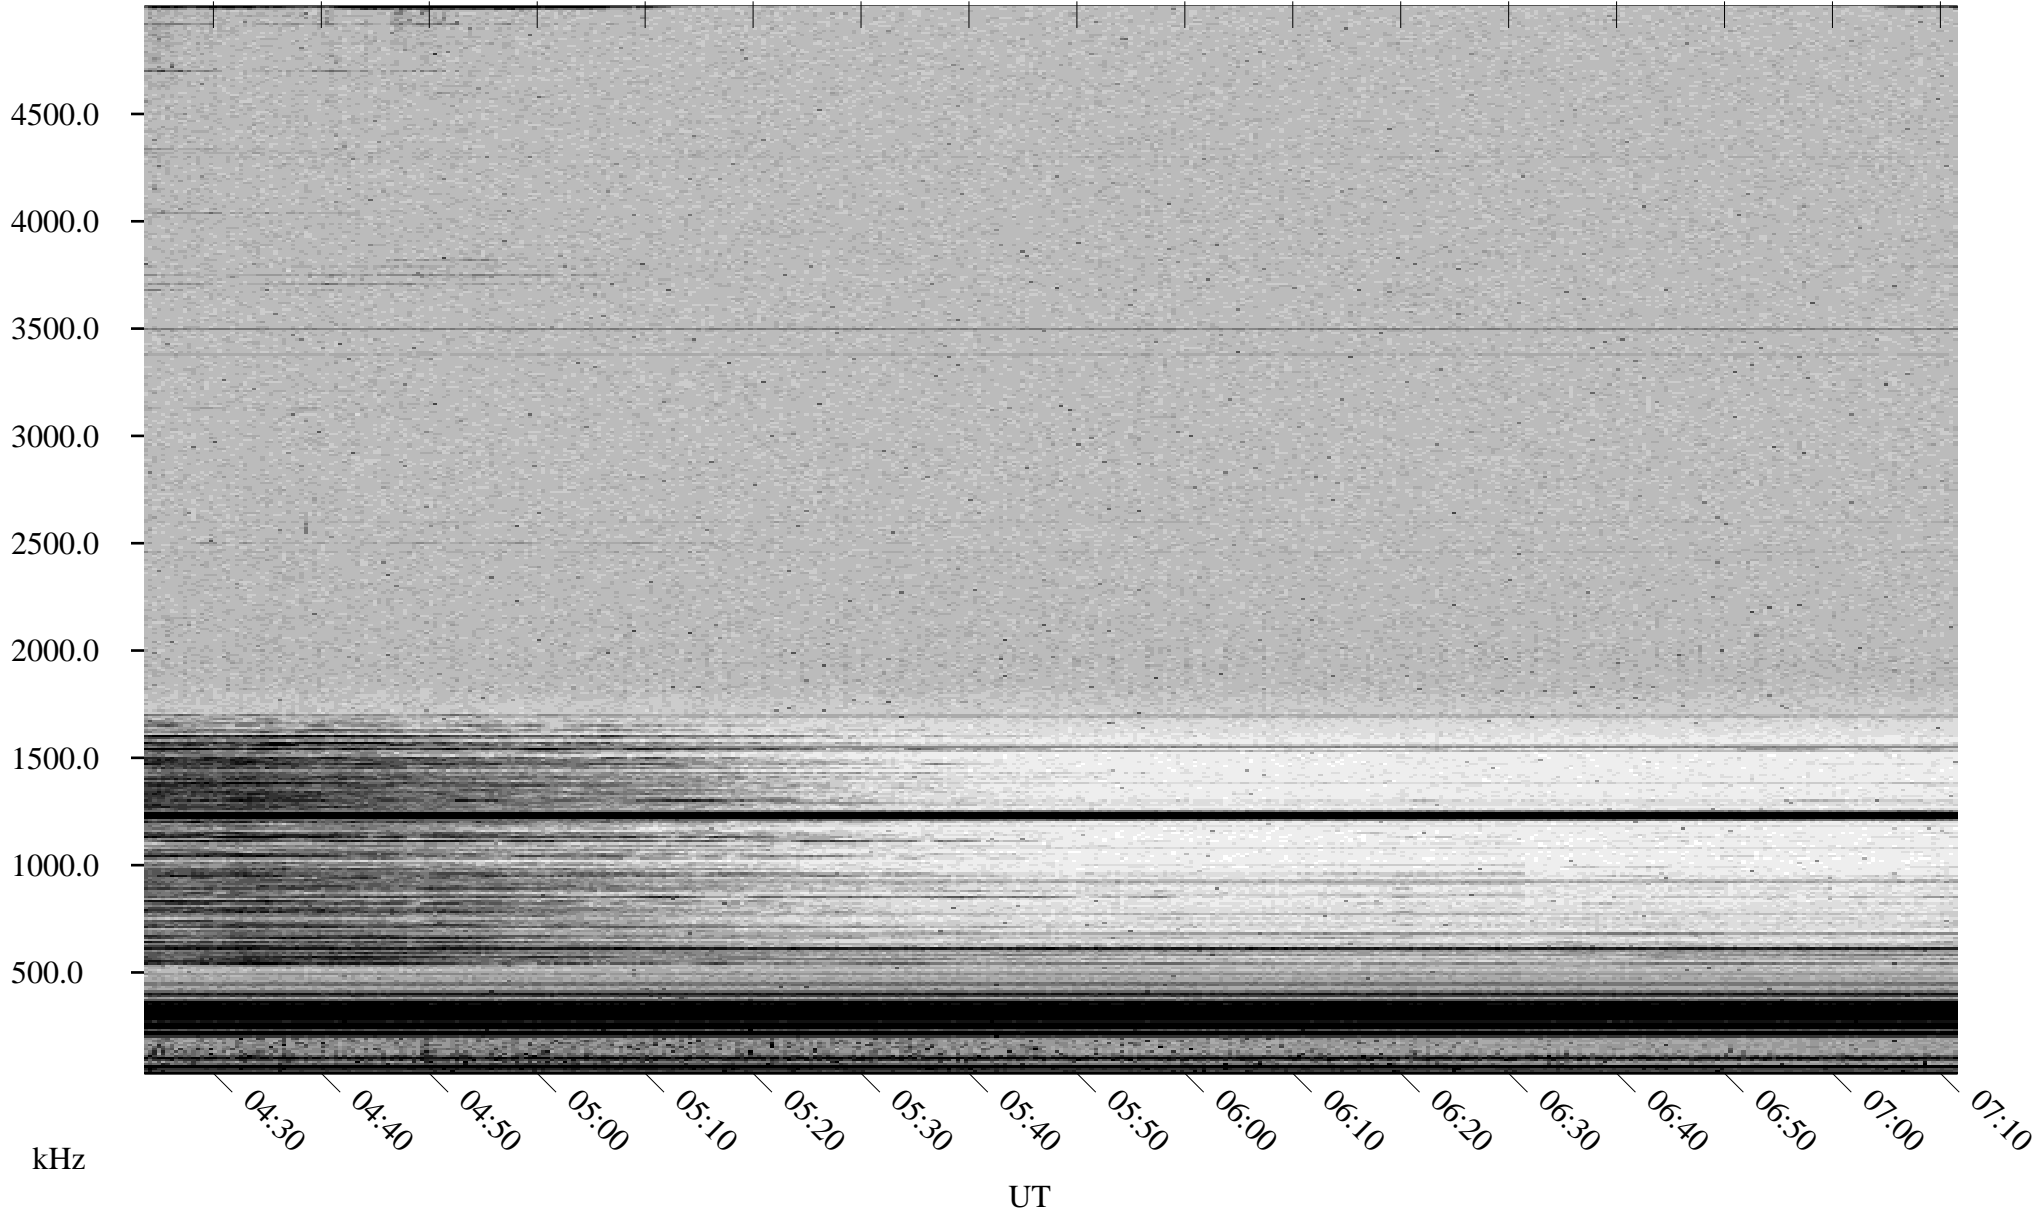

11/09/2002 Churchill, Manitoba

Linear Scale Black = 161 White = 15

ch02313l.r00m max_12

Page 1

11/09/2002 Churchill, Manitoba

Linear Scale Black = 161 White = 15

ch023131.r00m max_12

Page 2

11/10/2002 Churchill, Manitoba

Linear Scale Black = 161 White = 15

ch02313l.r00m max_12

Page 3

11/10/2002 Churchill, Manitoba

Linear Scale Black = 161 White = 15

ch02313l.r00m max_12

Page 4

11/10/2002 Churchill, Manitoba

Linear Scale Black = 161 White = 15

ch02313l.r00m max_12

Page 5

11/10/2002 Churchill, Manitoba

Linear Scale Black = 161 White = 15

ch02313l.r00m max_12

Page 6

11/10/2002 Churchill, Manitoba

Linear Scale Black = 161 White = 15

ch02313l.r00m max_12

Page 7

11/10/2002 Churchill, Manitoba

Linear Scale Black = 161 White = 15

ch02313l.r00m max_12