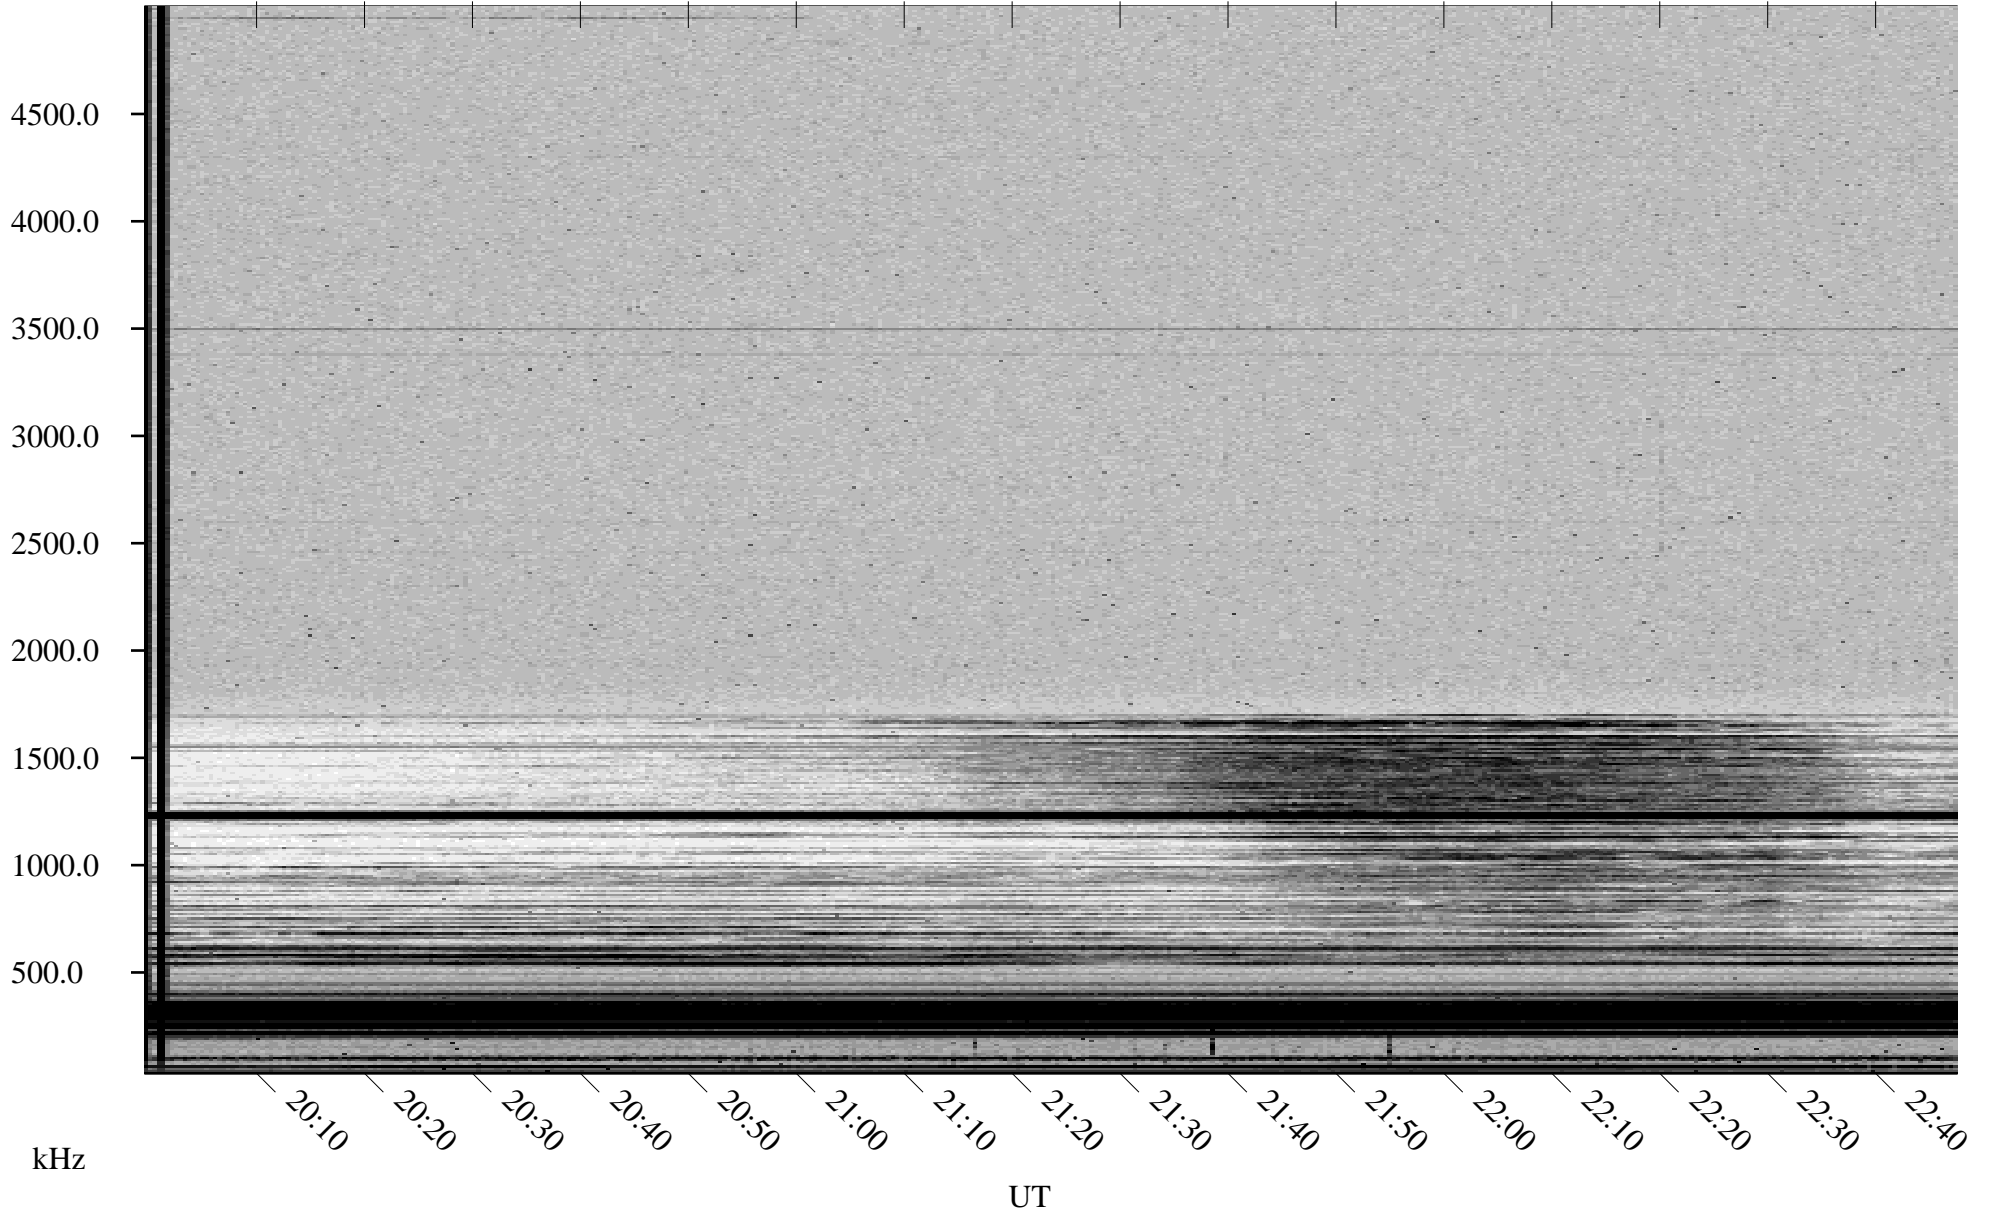

11/09/2002 Churchill, Manitoba

Linear Scale Black = 161 White = 15

ch02313l.r00m max_12

Page 1

11/09/2002 Churchill, Manitoba

Linear Scale Black = 161 White = 15

ch023131.r00m max_12

Page 2

11/10/2002 Churchill, Manitoba

Linear Scale Black = 161 White = 15

ch02313l.r00m max_12

Page 3

11/10/2002 Churchill, Manitoba

Linear Scale Black = 161 White = 15

ch02313l.r00m max_12

Page 4

11/10/2002 Churchill, Manitoba

Linear Scale Black = 161 White = 15

ch02313l.r00m max_12

Page 5

11/10/2002 Churchill, Manitoba

Linear Scale Black = 161 White = 15

ch02313l.r00m max_12

Page 6

11/10/2002 Churchill, Manitoba

Linear Scale Black = 161 White = 15

ch02313l.r00m max_12

Page 7

11/10/2002 Churchill, Manitoba

Linear Scale Black = 161 White = 15

ch02313l.r00m max_12