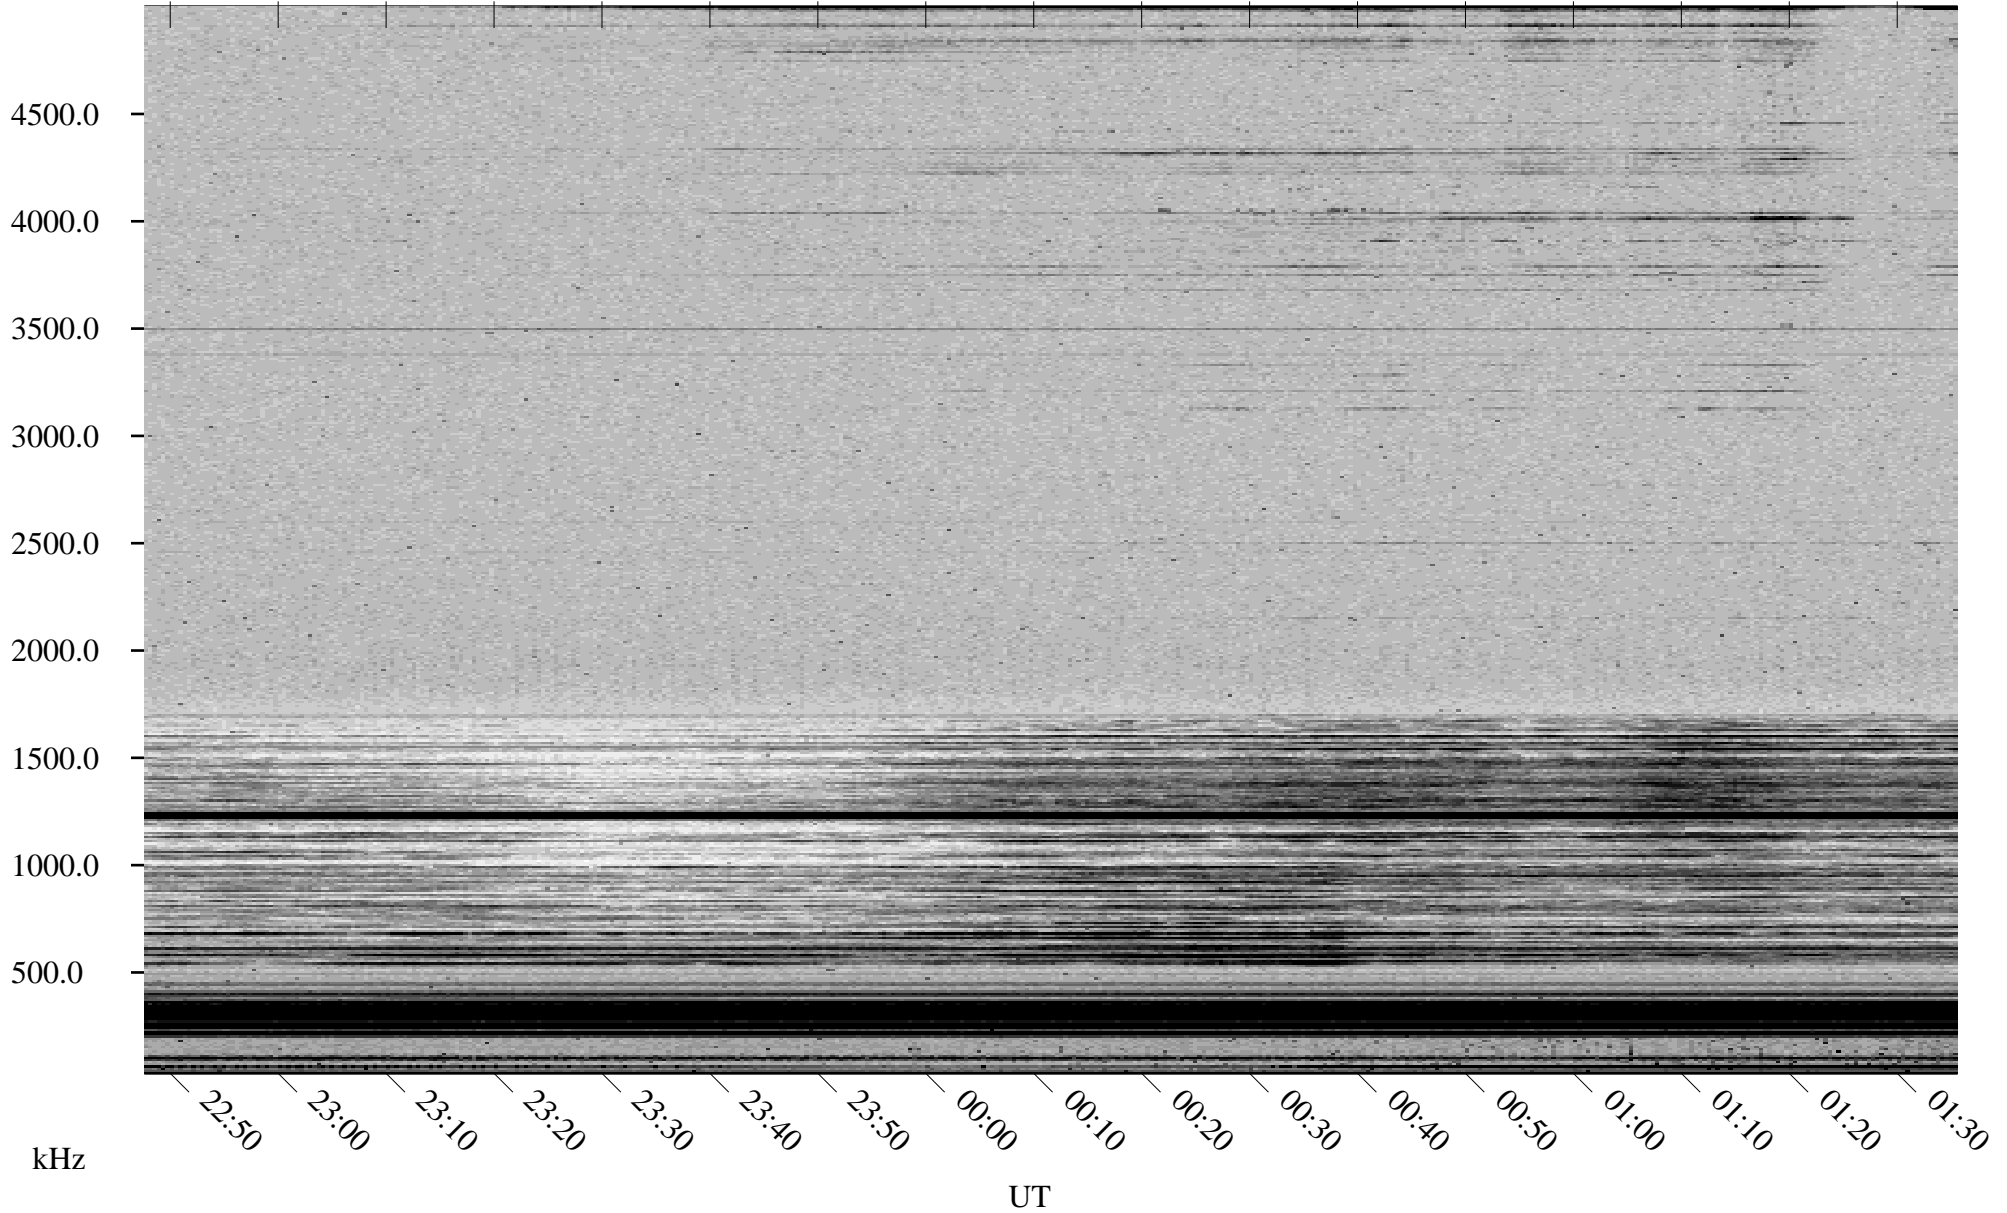

11/09/2002 Churchill, Manitoba

Linear Scale Black = 161 White = 15

ch02313l.r00m max_12

Page 1

11/09/2002 Churchill, Manitoba

Linear Scale Black = 161 White = 15

ch023131.r00m max_12

Page 2

11/10/2002 Churchill, Manitoba

Linear Scale Black = 161 White = 15

ch02313l.r00m max_12

Page 3

11/10/2002 Churchill, Manitoba

Linear Scale Black = 161 White = 15

ch02313l.r00m max_12

Page 4

11/10/2002 Churchill, Manitoba

Linear Scale Black = 161 White = 15

ch02313l.r00m max_12

Page 5

11/10/2002 Churchill, Manitoba

Linear Scale Black = 161 White = 15

ch02313l.r00m max_12

Page 6

11/10/2002 Churchill, Manitoba

Linear Scale Black = 161 White = 15

ch02313l.r00m max_12

Page 7

11/10/2002 Churchill, Manitoba

Linear Scale Black = 161 White = 15

ch02313l.r00m max_12