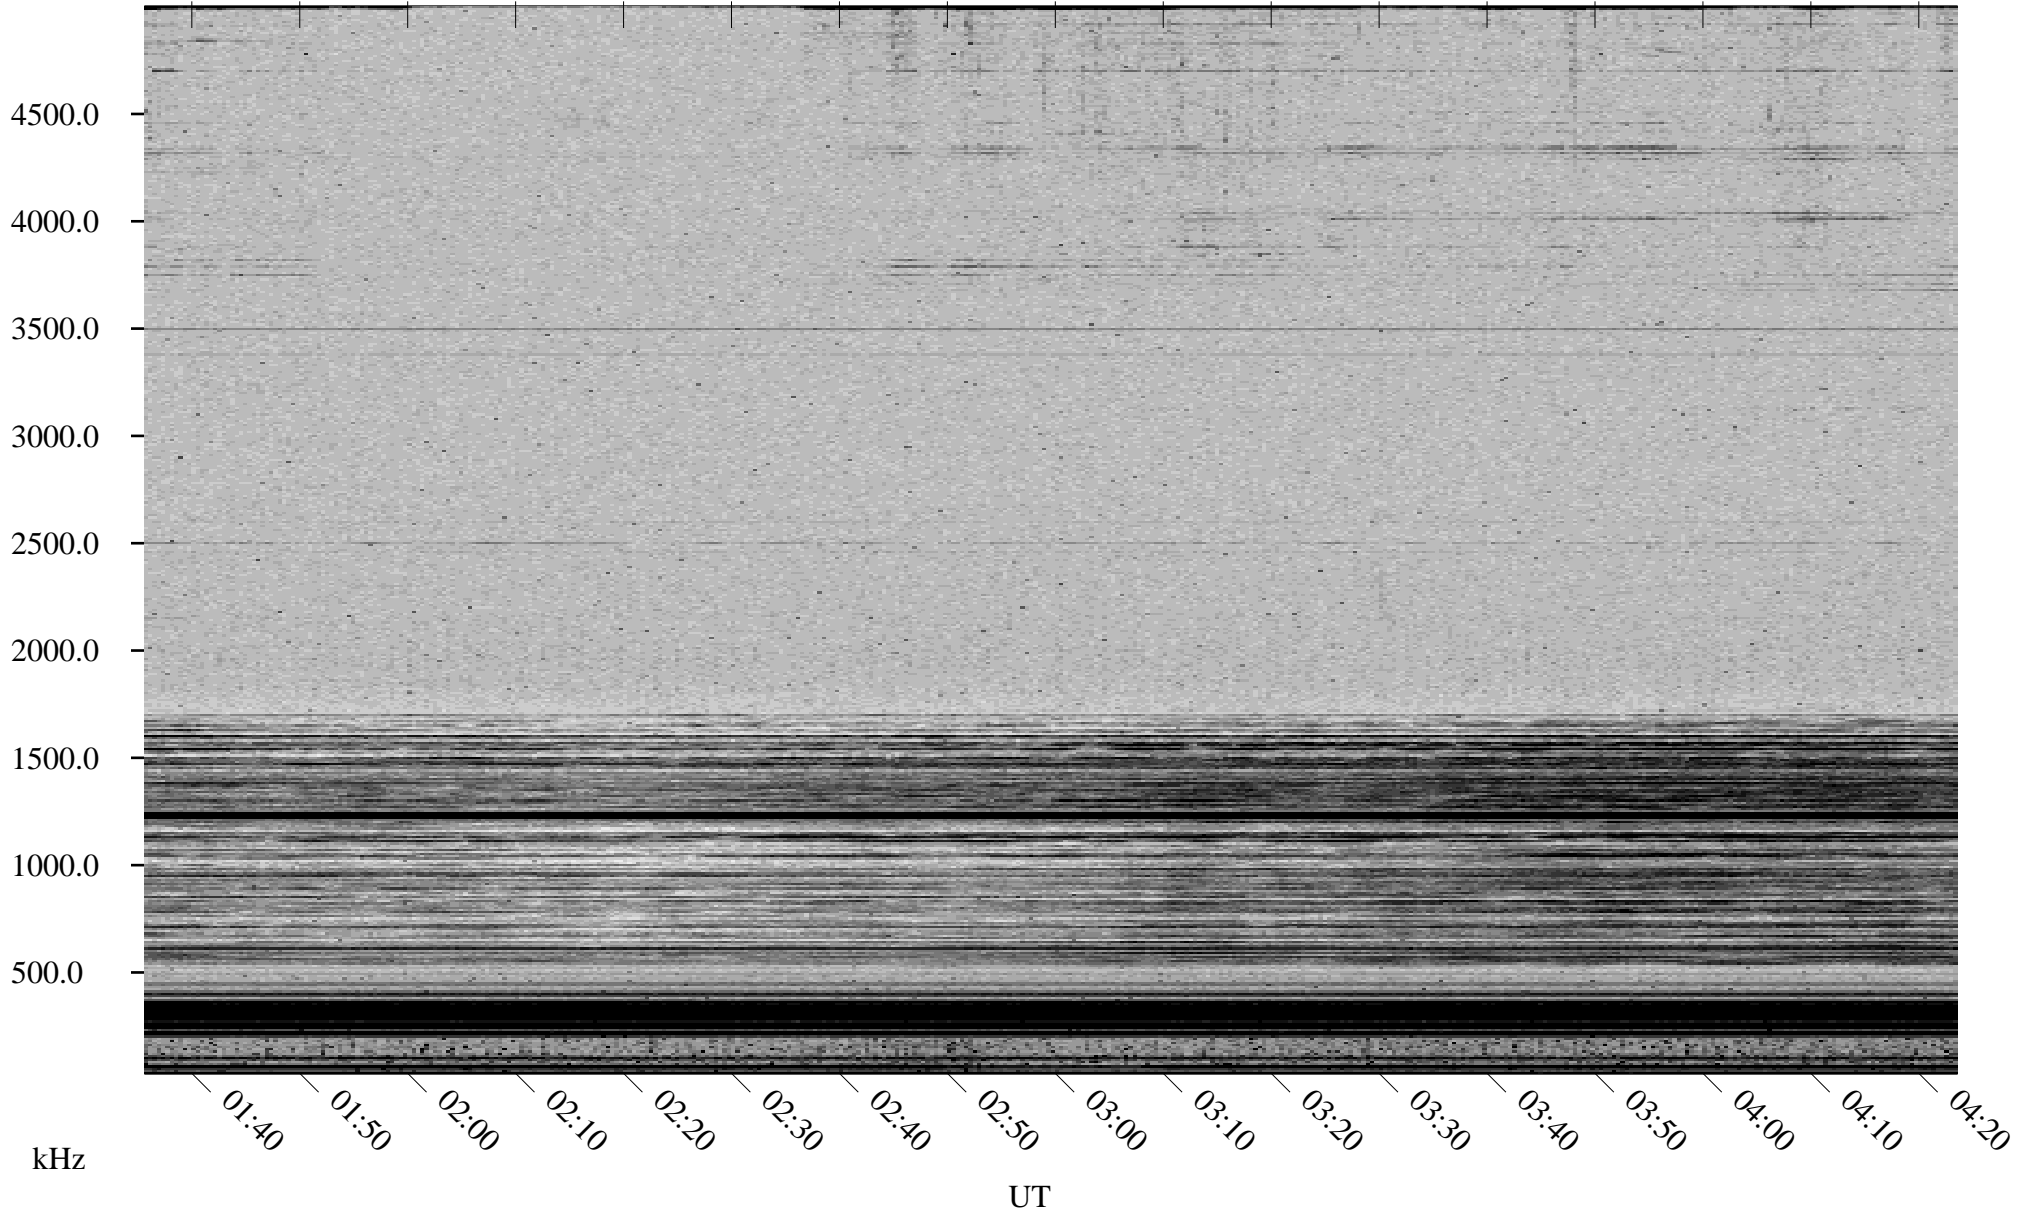

11/09/2002 Churchill, Manitoba

Linear Scale Black = 161 White = 15

ch02313l.r00m max_12

Page 1

11/09/2002 Churchill, Manitoba

Linear Scale Black = 161 White = 15

ch023131.r00m max_12

Page 2

11/10/2002 Churchill, Manitoba

Linear Scale Black = 161 White = 15

ch02313l.r00m max_12

Page 3

11/10/2002 Churchill, Manitoba

Linear Scale Black = 161 White = 15

ch02313l.r00m max_12

Page 4

11/10/2002 Churchill, Manitoba

Linear Scale Black = 161 White = 15

ch02313l.r00m max_12

Page 5

11/10/2002 Churchill, Manitoba

Linear Scale Black = 161 White = 15

ch02313l.r00m max_12

Page 6

11/10/2002 Churchill, Manitoba

Linear Scale Black = 161 White = 15

ch02313l.r00m max_12

Page 7

11/10/2002 Churchill, Manitoba

Linear Scale Black = 161 White = 15

ch02313l.r00m max_12