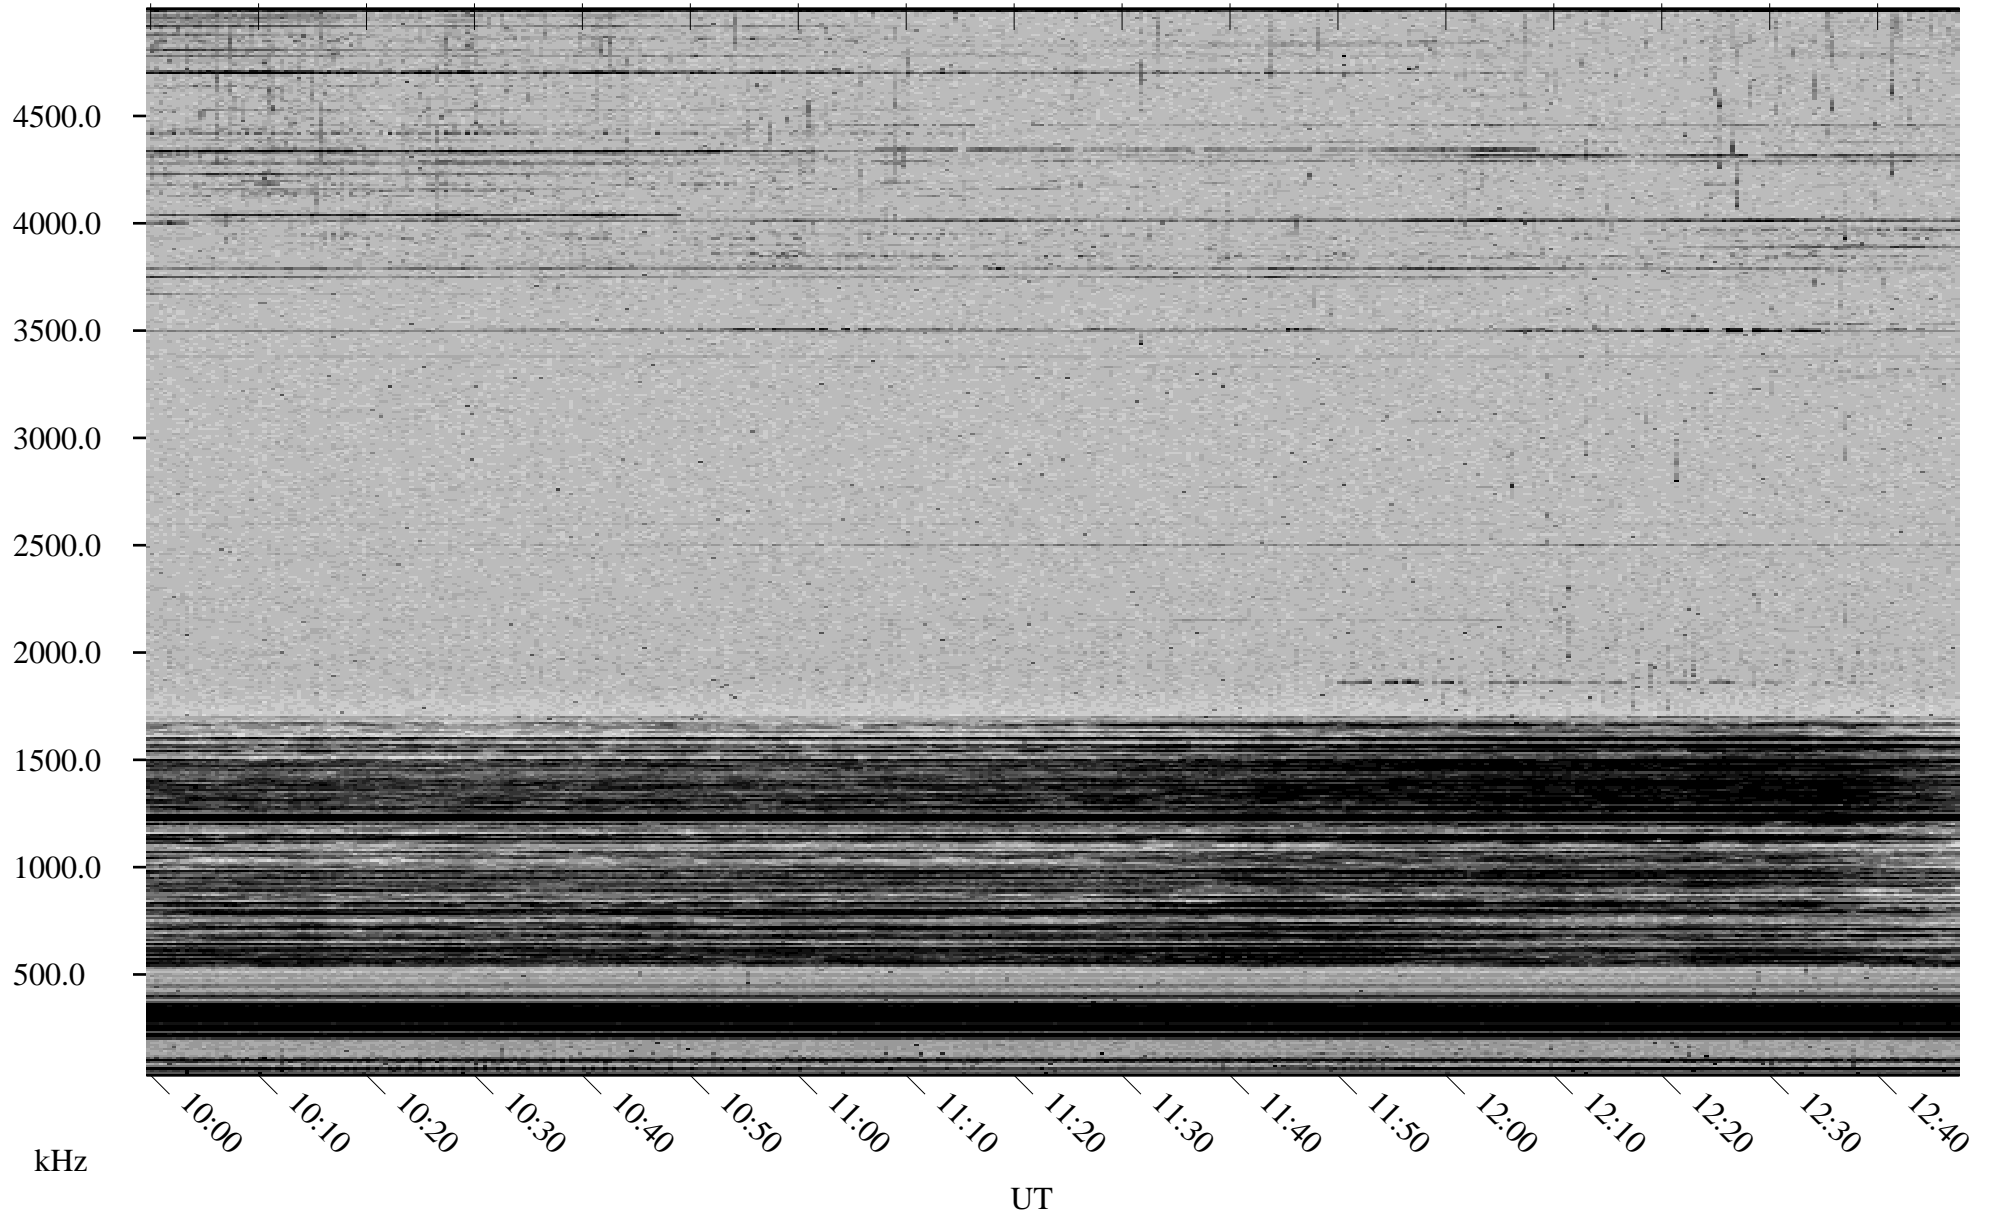

11/10/2002 Churchill, Manitoba

Linear Scale Black = 161 White = 15

ch02313l.r00m max_12

Page 3

11/10/2002 Churchill, Manitoba

Linear Scale Black = 161 White = 15

ch02313l.r00m max_12

Page 4

11/10/2002 Churchill, Manitoba

Linear Scale Black = 161 White = 15

ch02313l.r00m max_12

Page 5

11/10/2002 Churchill, Manitoba

Linear Scale Black = 161 White = 15

ch02313l.r00m max_12

Page 6

11/10/2002 Churchill, Manitoba

Linear Scale Black = 161 White = 15

ch02313l.r00m max_12

Page 7

11/10/2002 Churchill, Manitoba

Linear Scale Black = 161 White = 15

ch02313l.r00m max_12