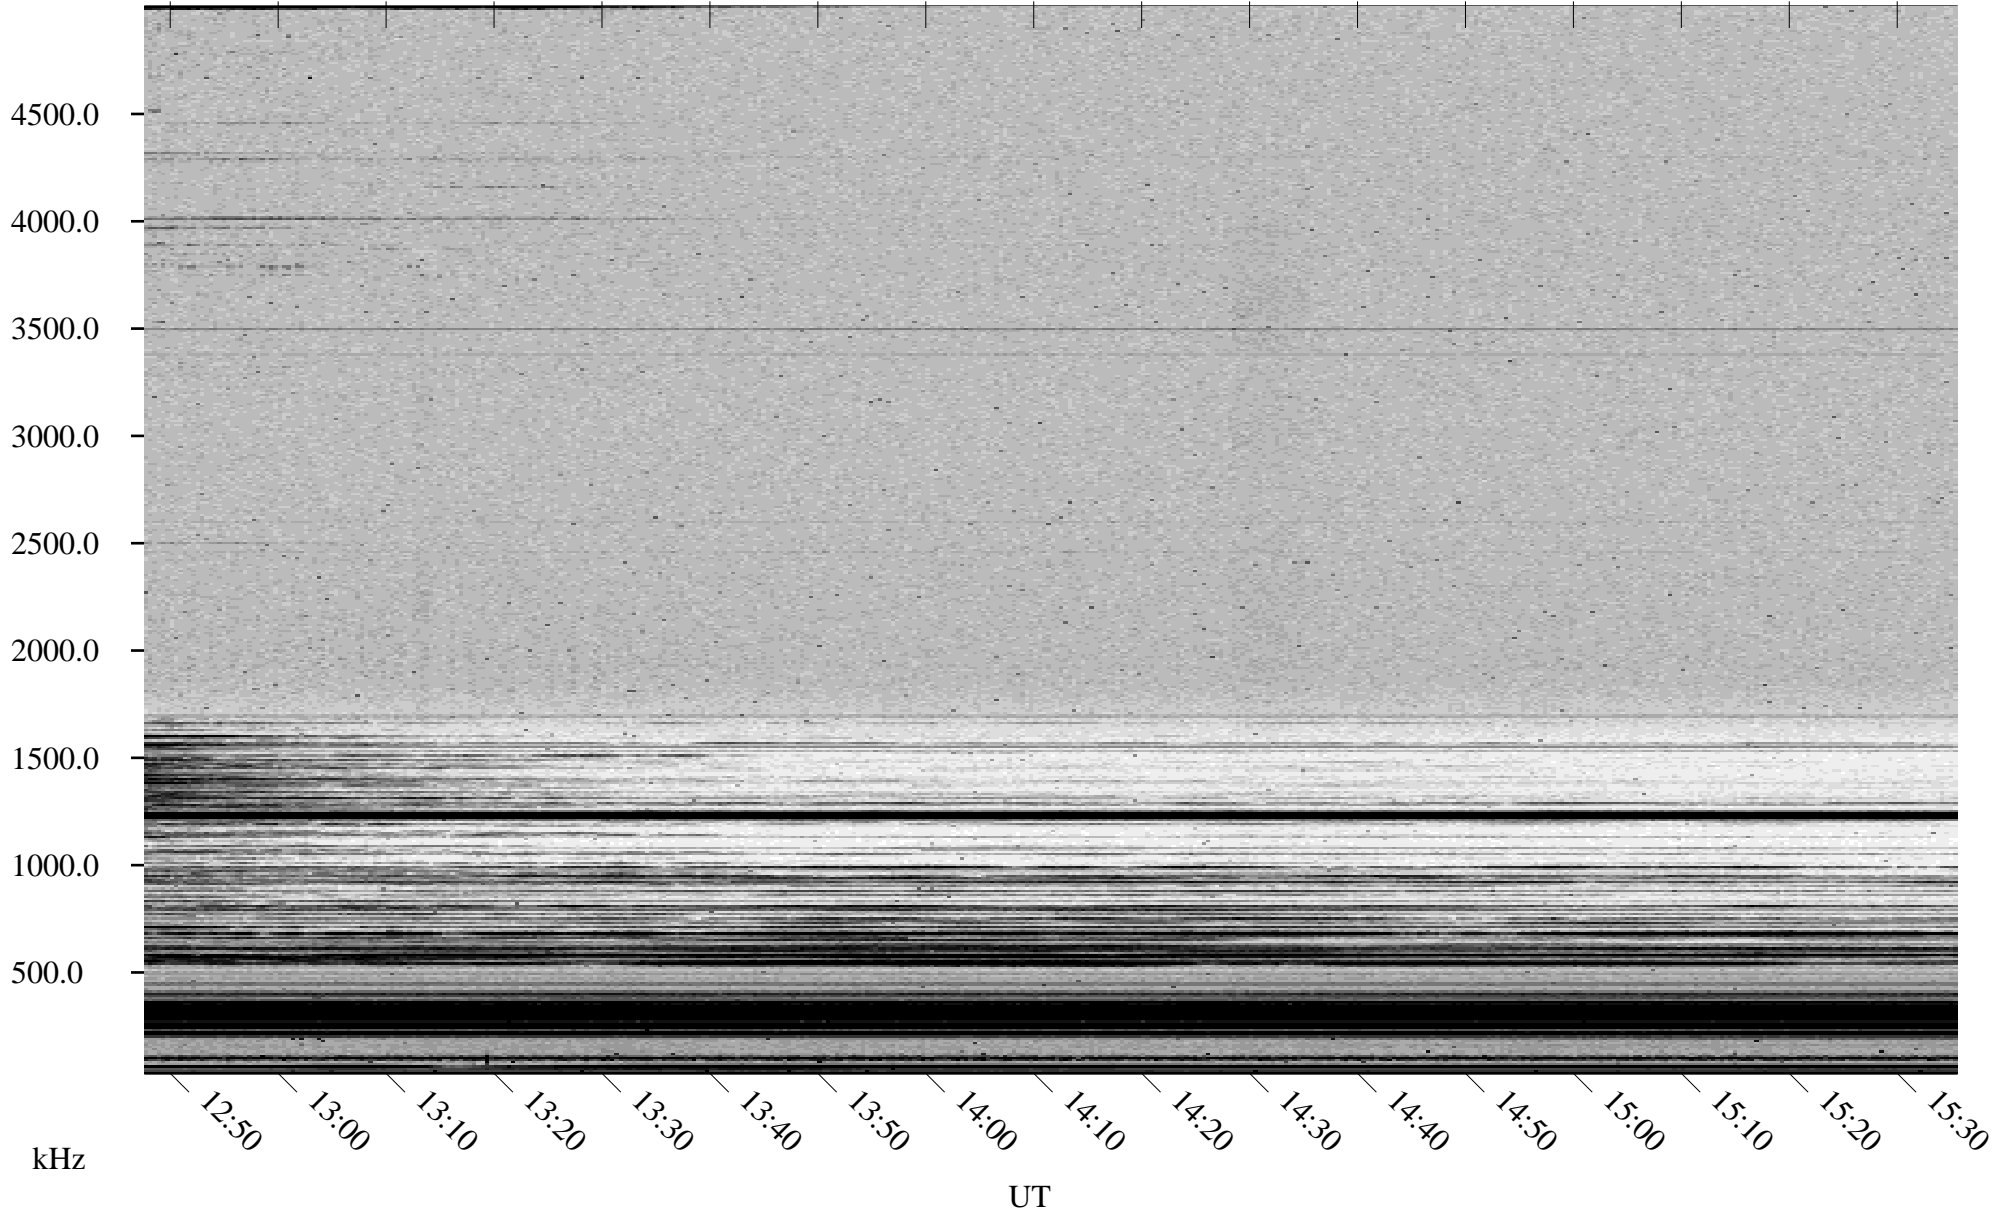

11/10/2002 Churchill, Manitoba

Linear Scale Black = 161 White = 15

ch02313l.r00m max_12

Page 3

11/10/2002 Churchill, Manitoba

Linear Scale Black = 161 White = 15

ch02313l.r00m max_12

Page 4

11/10/2002 Churchill, Manitoba

Linear Scale Black = 161 White = 15

ch02313l.r00m max_12

Page 5

11/10/2002 Churchill, Manitoba

Linear Scale Black = 161 White = 15

ch02313l.r00m max_12

Page 6

11/10/2002 Churchill, Manitoba

Linear Scale Black = 161 White = 15

ch02313l.r00m max_12

Page 7

11/10/2002 Churchill, Manitoba

Linear Scale Black = 161 White = 15

ch02313l.r00m max_12