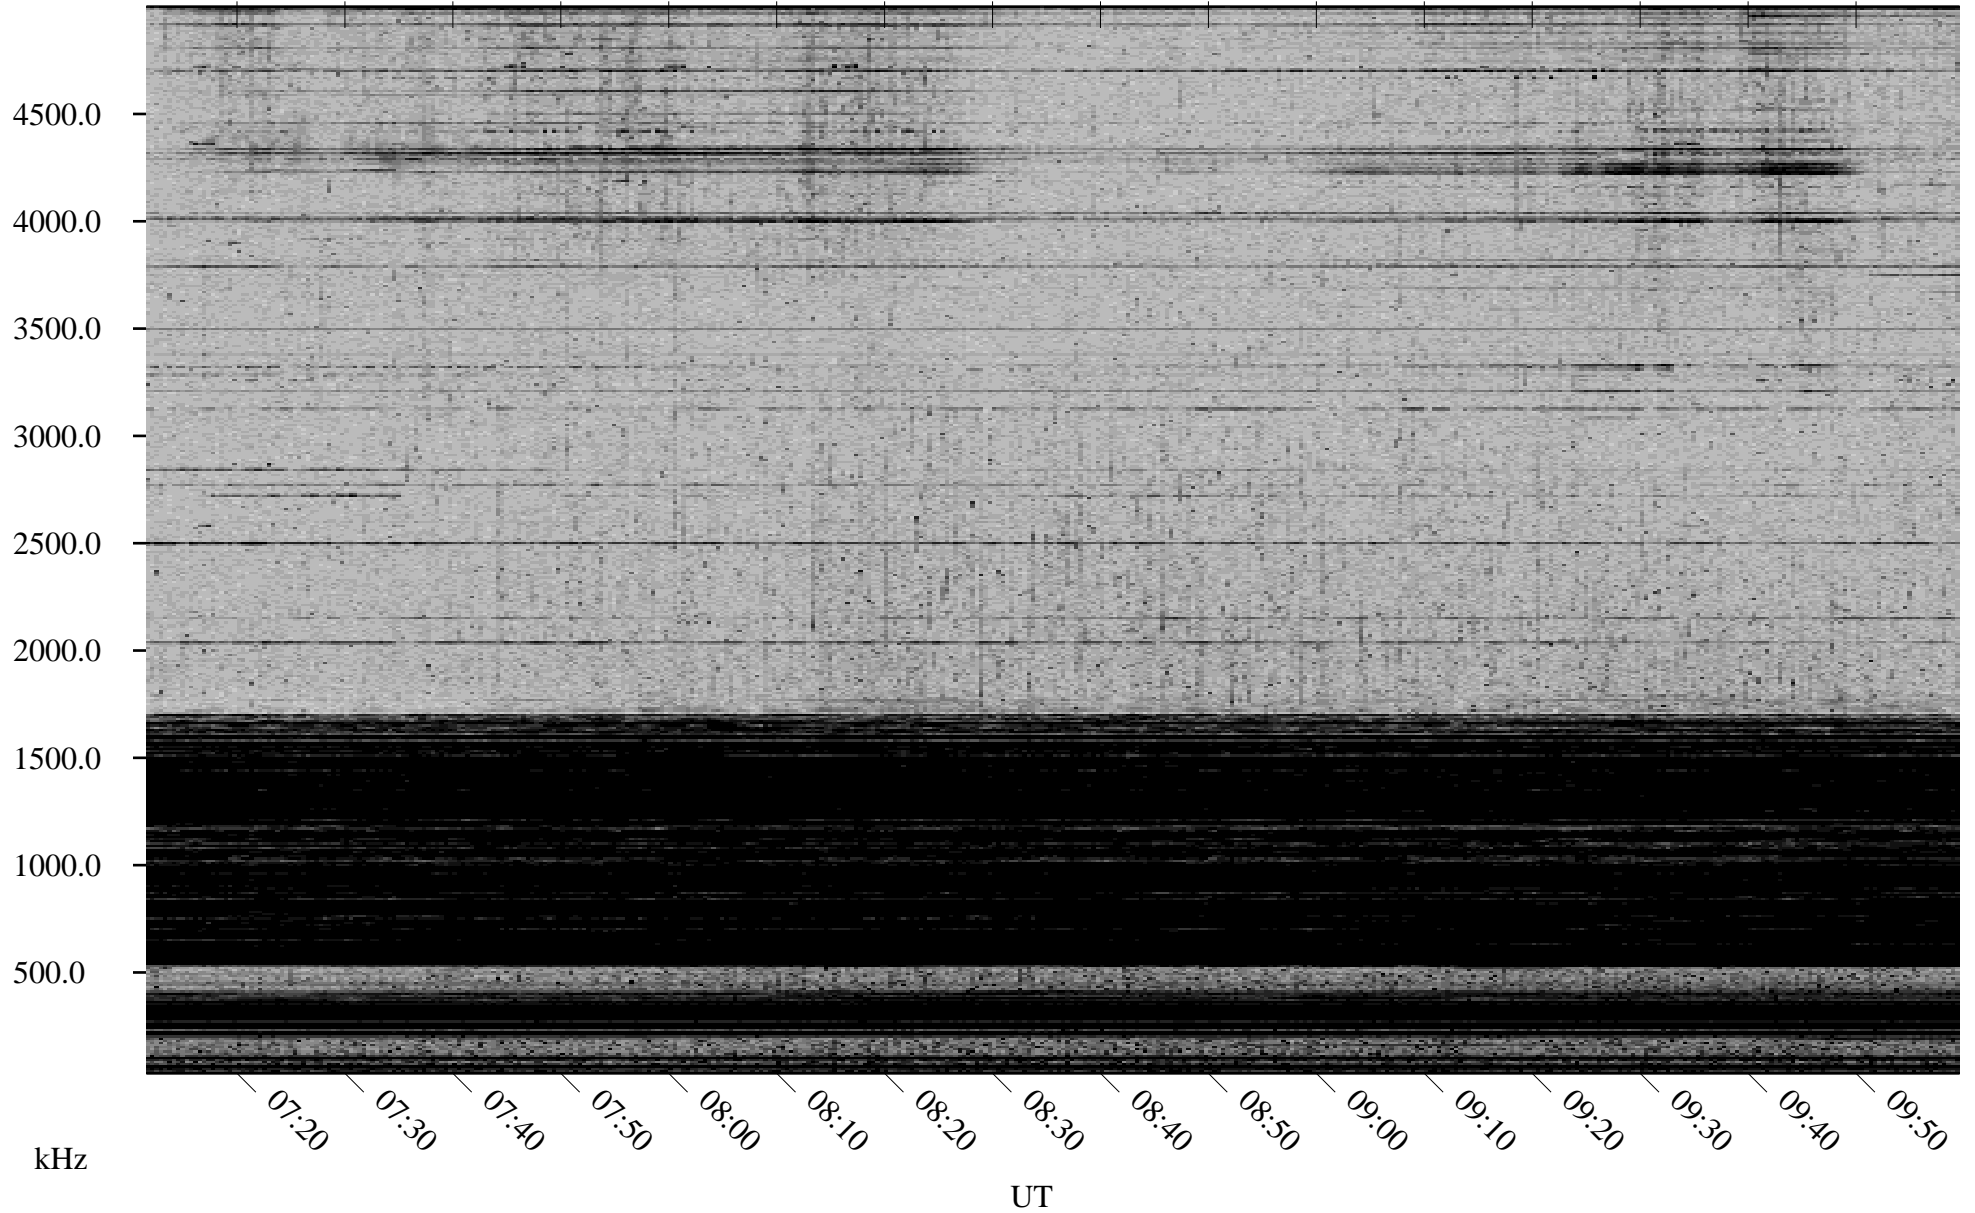

11/11/2002 Churchill, Manitoba

Linear Scale Black = 161 White = 15

ch023151.r00m max_12

Page 1

11/11/2002 Churchill, Manitoba

Linear Scale Black = 161 White = 15

ch023151.r00m max_12

Page 2

11/12/2002 Churchill, Manitoba

Linear Scale Black = 161 White = 15

ch02315l.r00m max_12

Page 3

11/12/2002 Churchill, Manitoba

Linear Scale Black = 161 White = 15

ch023151.r00m max_12

Page 4

11/12/2002 Churchill, Manitoba

Linear Scale Black = 161 White = 15

ch023151.r00m max_12

Page 5

11/12/2002 Churchill, Manitoba

Linear Scale Black = 161 White = 15

ch02315l.r00m max_12

Page 6

11/12/2002 Churchill, Manitoba

Linear Scale Black = 161 White = 15

ch02315l.r00m max_12

Page 7

11/12/2002 Churchill, Manitoba

Linear Scale Black = 161 White = 15

ch02315l.r00m max_12