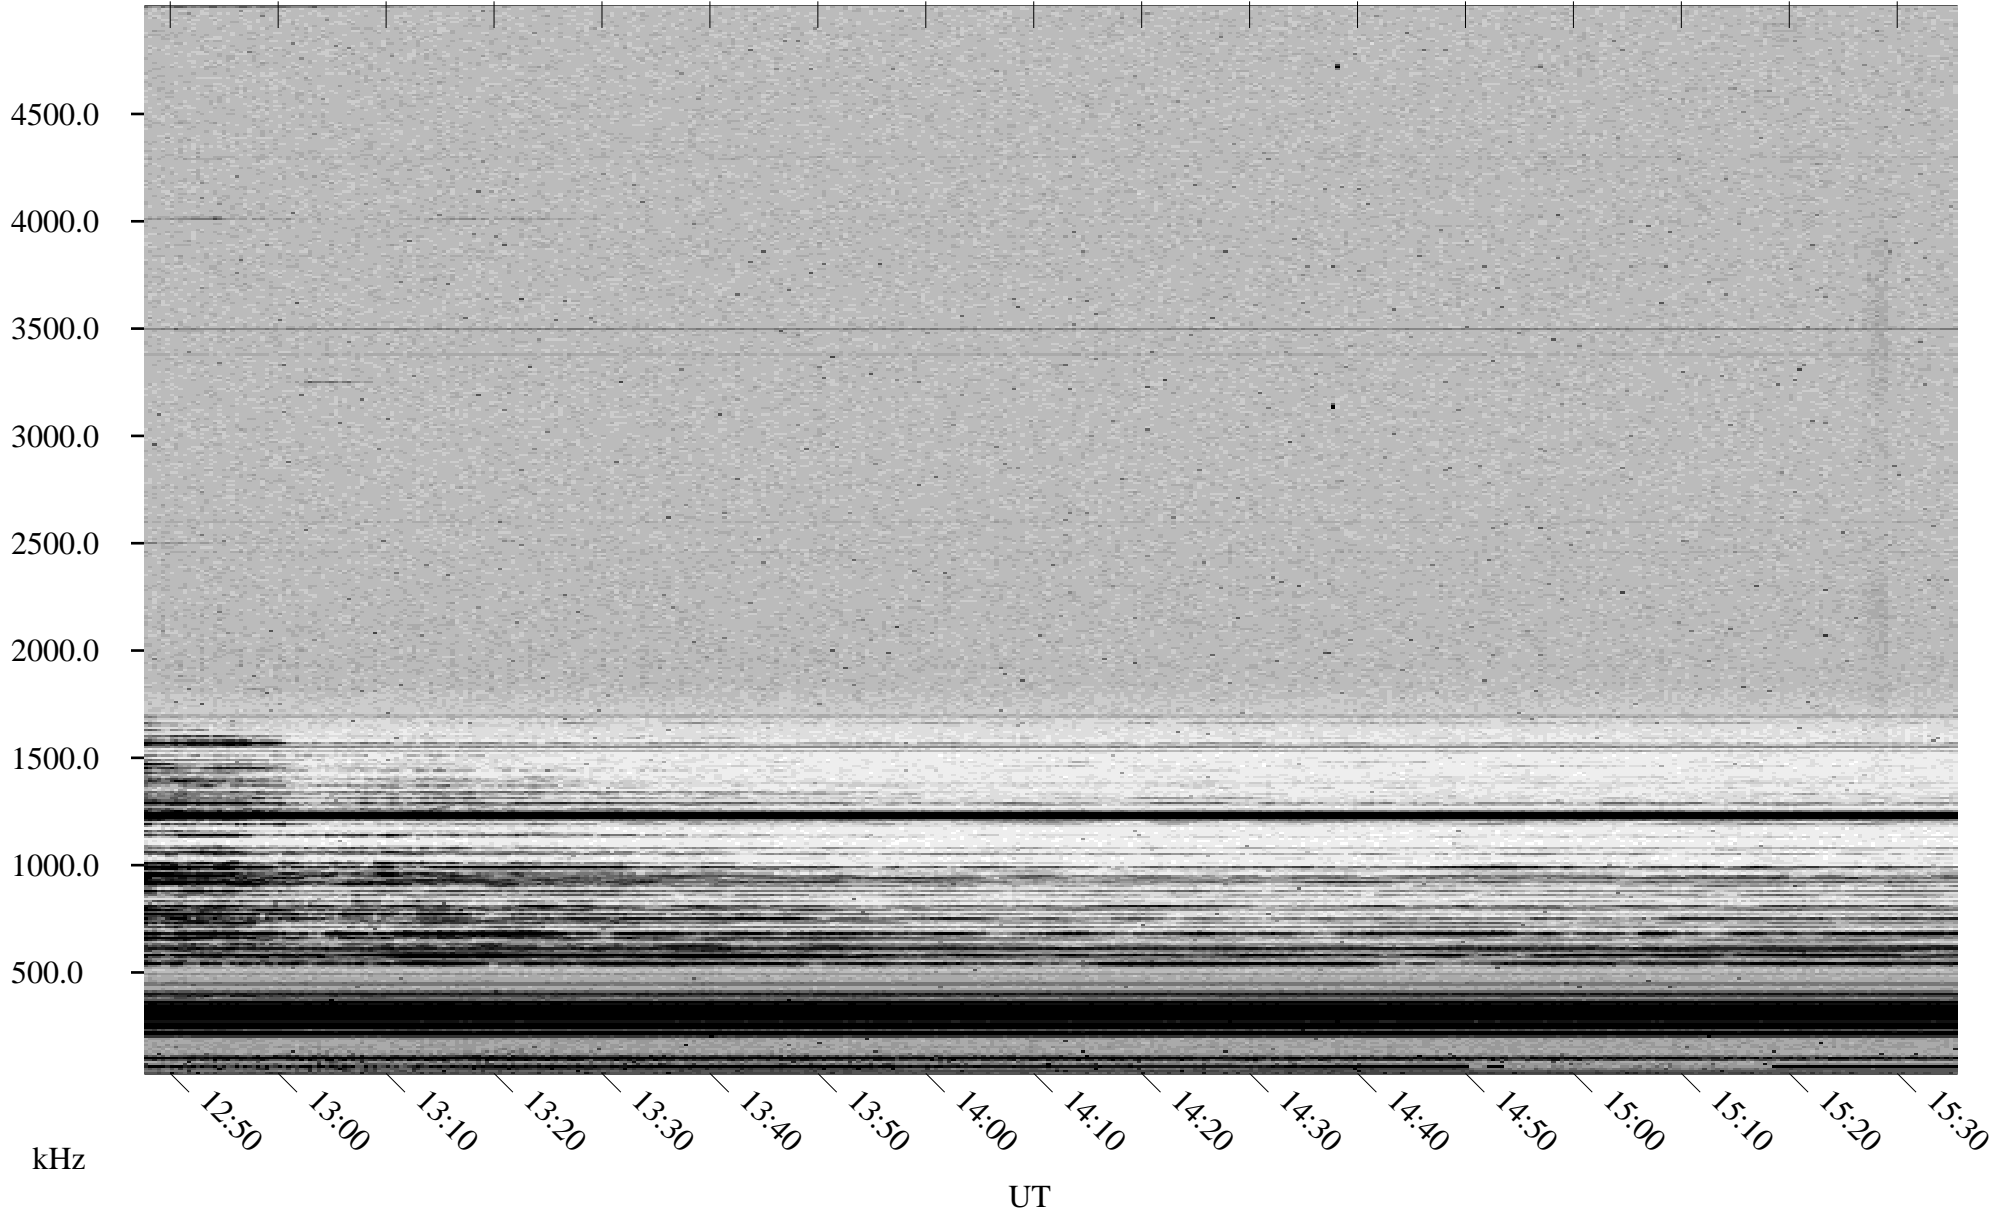

11/12/2002 Churchill, Manitoba

Linear Scale Black = 161 White = 15

ch02315l.r00m max_12

Page 3

11/12/2002 Churchill, Manitoba

Linear Scale Black = 161 White = 15

ch023151.r00m max_12

Page 4

11/12/2002 Churchill, Manitoba

Linear Scale Black = 161 White = 15

ch023151.r00m max_12

Page 5

11/12/2002 Churchill, Manitoba

Linear Scale Black = 161 White = 15

ch02315l.r00m max_12

Page 6

11/12/2002 Churchill, Manitoba

Linear Scale Black = 161 White = 15

ch02315l.r00m max_12

Page 7

11/12/2002 Churchill, Manitoba

Linear Scale Black = 161 White = 15

ch02315l.r00m max_12