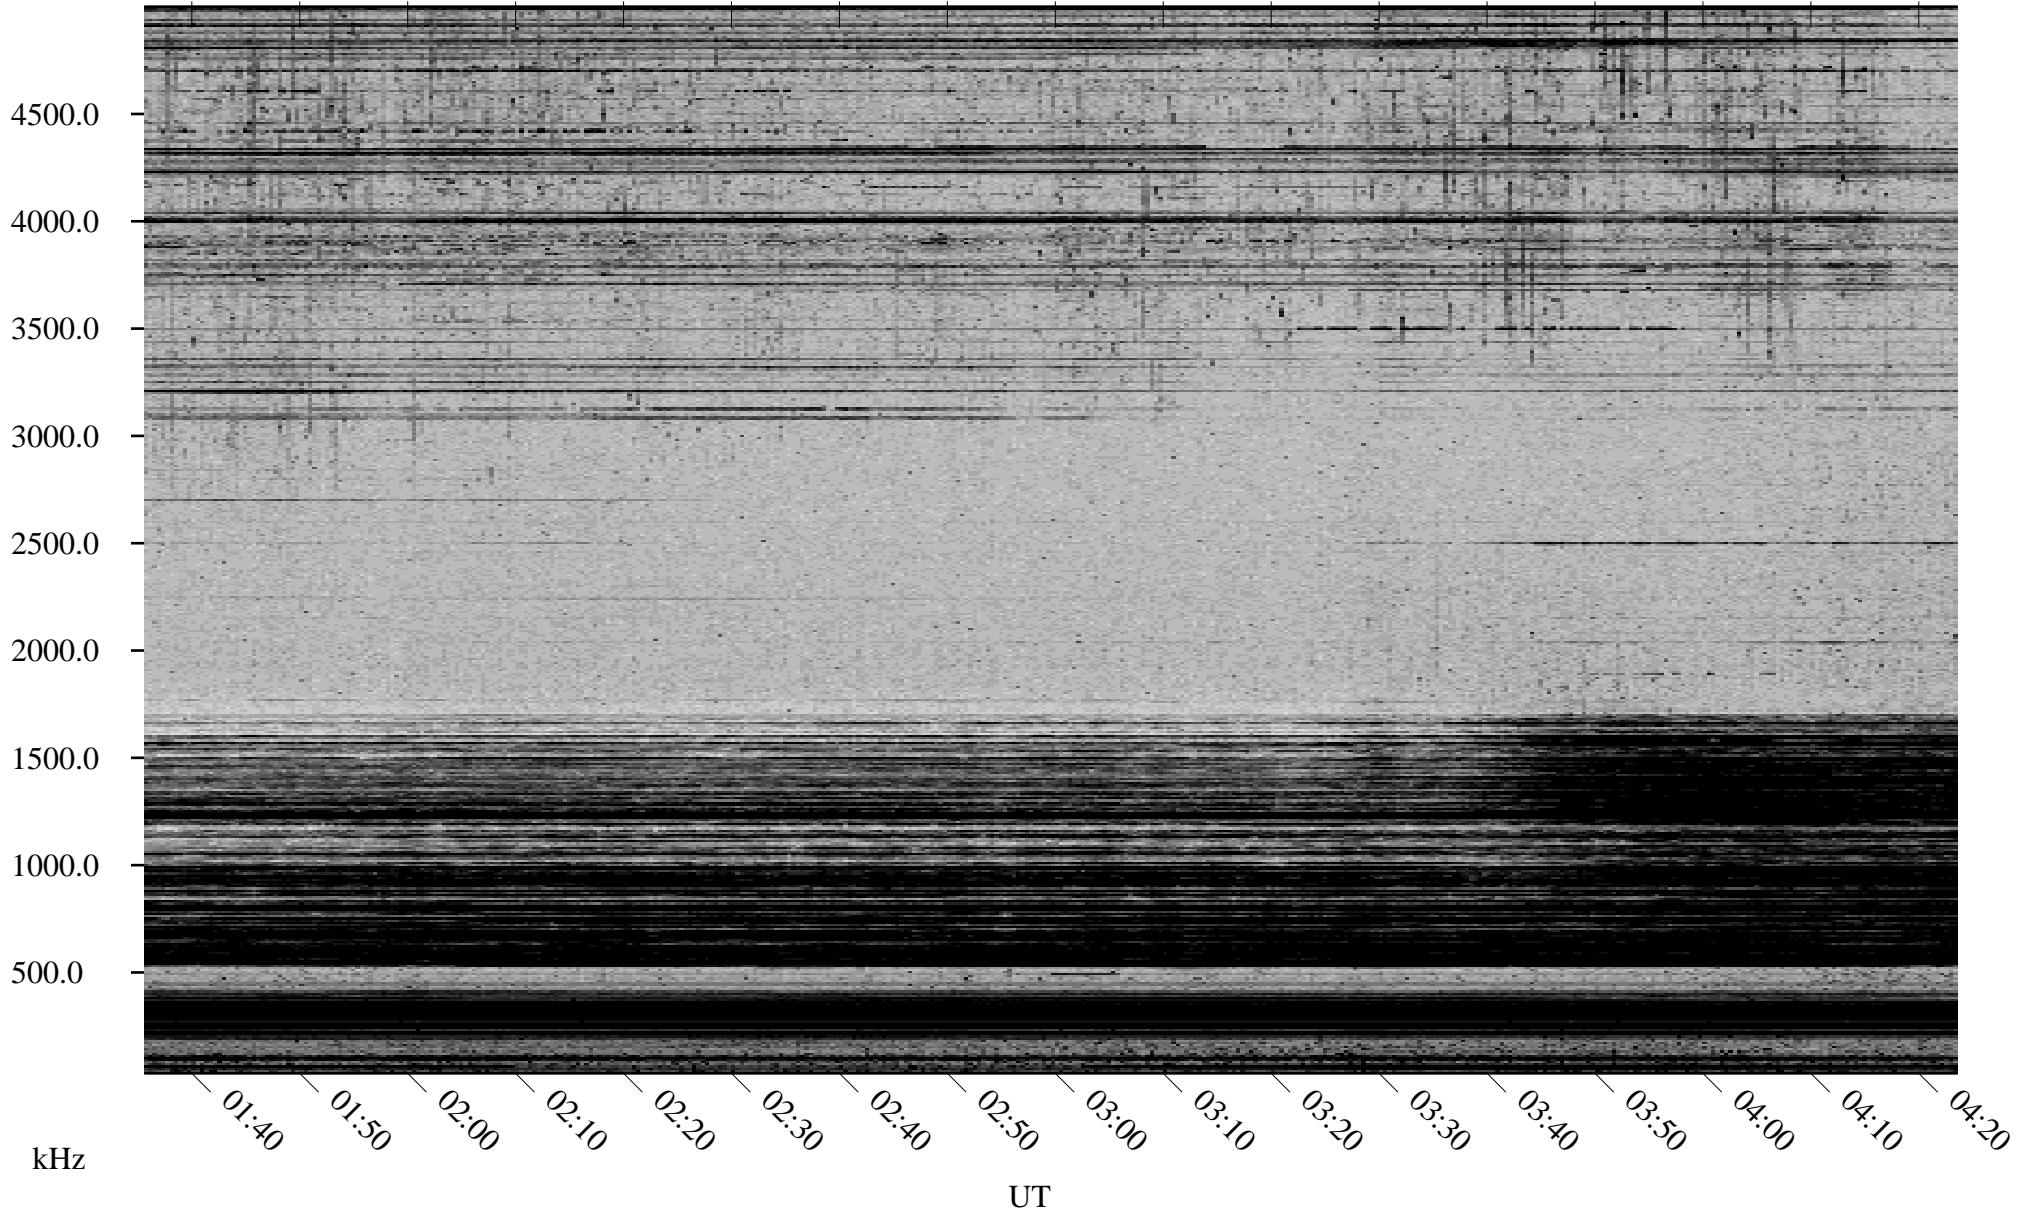

11/11/2002 Churchill, Manitoba

Linear Scale Black = 161 White = 15

ch023151.r00m max_12

Page 1

11/11/2002 Churchill, Manitoba

Linear Scale Black = 161 White = 15

ch023151.r00m max_12

Page 2

11/12/2002 Churchill, Manitoba

Linear Scale Black = 161 White = 15

ch02315l.r00m max_12

Page 3

11/12/2002 Churchill, Manitoba

Linear Scale Black = 161 White = 15

ch023151.r00m max_12

Page 4

11/12/2002 Churchill, Manitoba

Linear Scale Black = 161 White = 15

ch023151.r00m max_12

Page 5

11/12/2002 Churchill, Manitoba

Linear Scale Black = 161 White = 15

ch02315l.r00m max_12

Page 6

11/12/2002 Churchill, Manitoba

Linear Scale Black = 161 White = 15

ch02315l.r00m max_12

Page 7

11/12/2002 Churchill, Manitoba

Linear Scale Black = 161 White = 15

ch02315l.r00m max_12