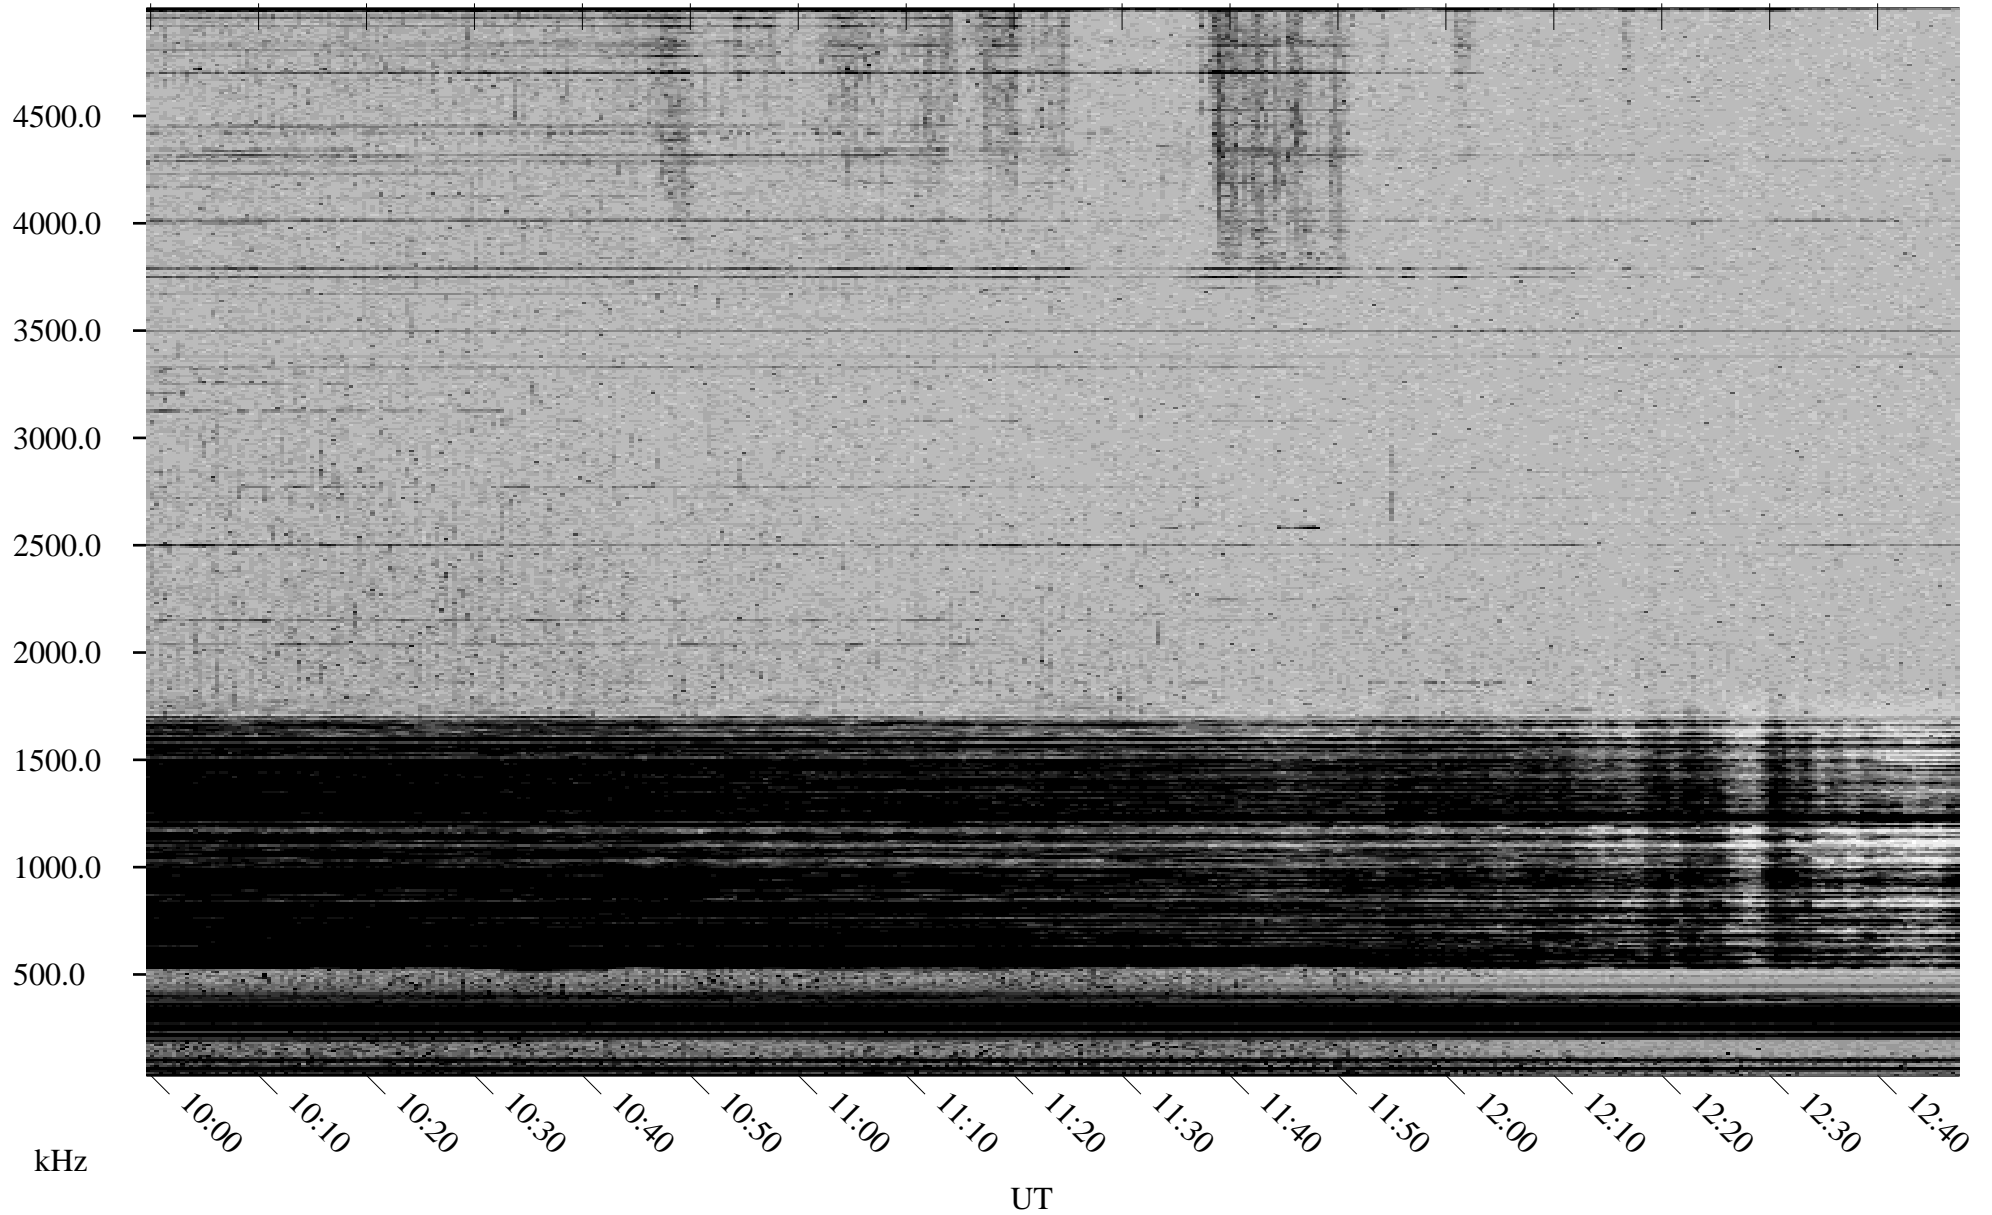

11/11/2002 Churchill, Manitoba

Linear Scale Black = 161 White = 15

ch023151.r00m max_12

Page 1

11/11/2002 Churchill, Manitoba

Linear Scale Black = 161 White = 15

ch023151.r00m max_12

Page 2

11/12/2002 Churchill, Manitoba

Linear Scale Black = 161 White = 15

ch02315l.r00m max_12

Page 3

11/12/2002 Churchill, Manitoba

Linear Scale Black = 161 White = 15

ch023151.r00m max_12

Page 4

11/12/2002 Churchill, Manitoba

Linear Scale Black = 161 White = 15

ch023151.r00m max_12

Page 5

11/12/2002 Churchill, Manitoba

Linear Scale Black = 161 White = 15

ch02315l.r00m max_12

Page 6

11/12/2002 Churchill, Manitoba

Linear Scale Black = 161 White = 15

ch02315l.r00m max_12

Page 7

11/12/2002 Churchill, Manitoba

Linear Scale Black = 161 White = 15

ch02315l.r00m max_12