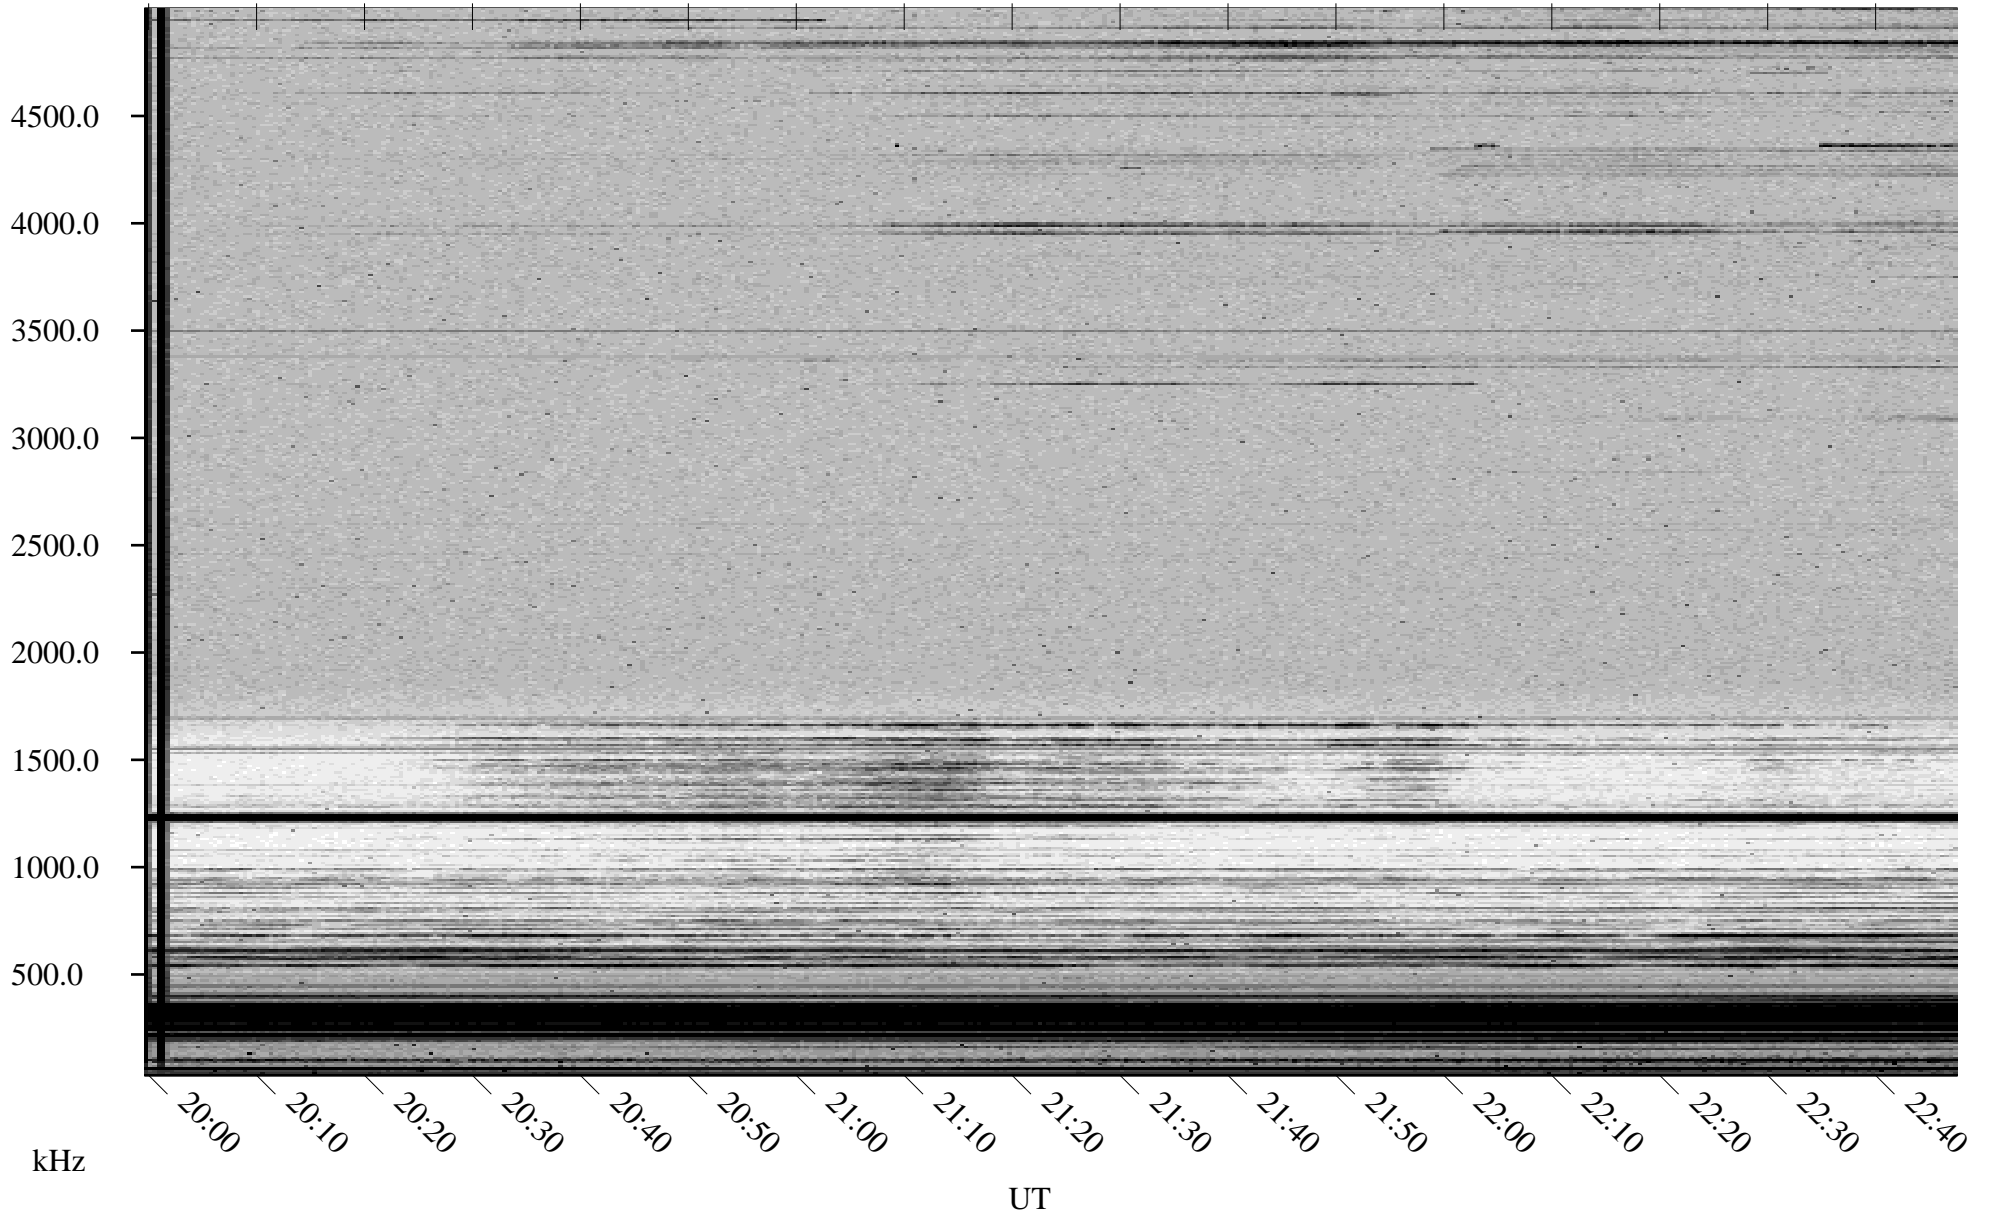

11/11/2002 Churchill, Manitoba

Linear Scale Black = 161 White = 15

ch023151.r00m max_12

Page 1

11/11/2002 Churchill, Manitoba

Linear Scale Black = 161 White = 15

ch023151.r00m max_12

Page 2

11/12/2002 Churchill, Manitoba

Linear Scale Black = 161 White = 15

ch02315l.r00m max_12

Page 3

11/12/2002 Churchill, Manitoba

Linear Scale Black = 161 White = 15

ch023151.r00m max_12

Page 4

11/12/2002 Churchill, Manitoba

Linear Scale Black = 161 White = 15

ch023151.r00m max_12

Page 5

11/12/2002 Churchill, Manitoba

Linear Scale Black = 161 White = 15

ch02315l.r00m max_12

Page 6

11/12/2002 Churchill, Manitoba

Linear Scale Black = 161 White = 15

ch02315l.r00m max_12

Page 7

11/12/2002 Churchill, Manitoba

Linear Scale Black = 161 White = 15

ch02315l.r00m max_12