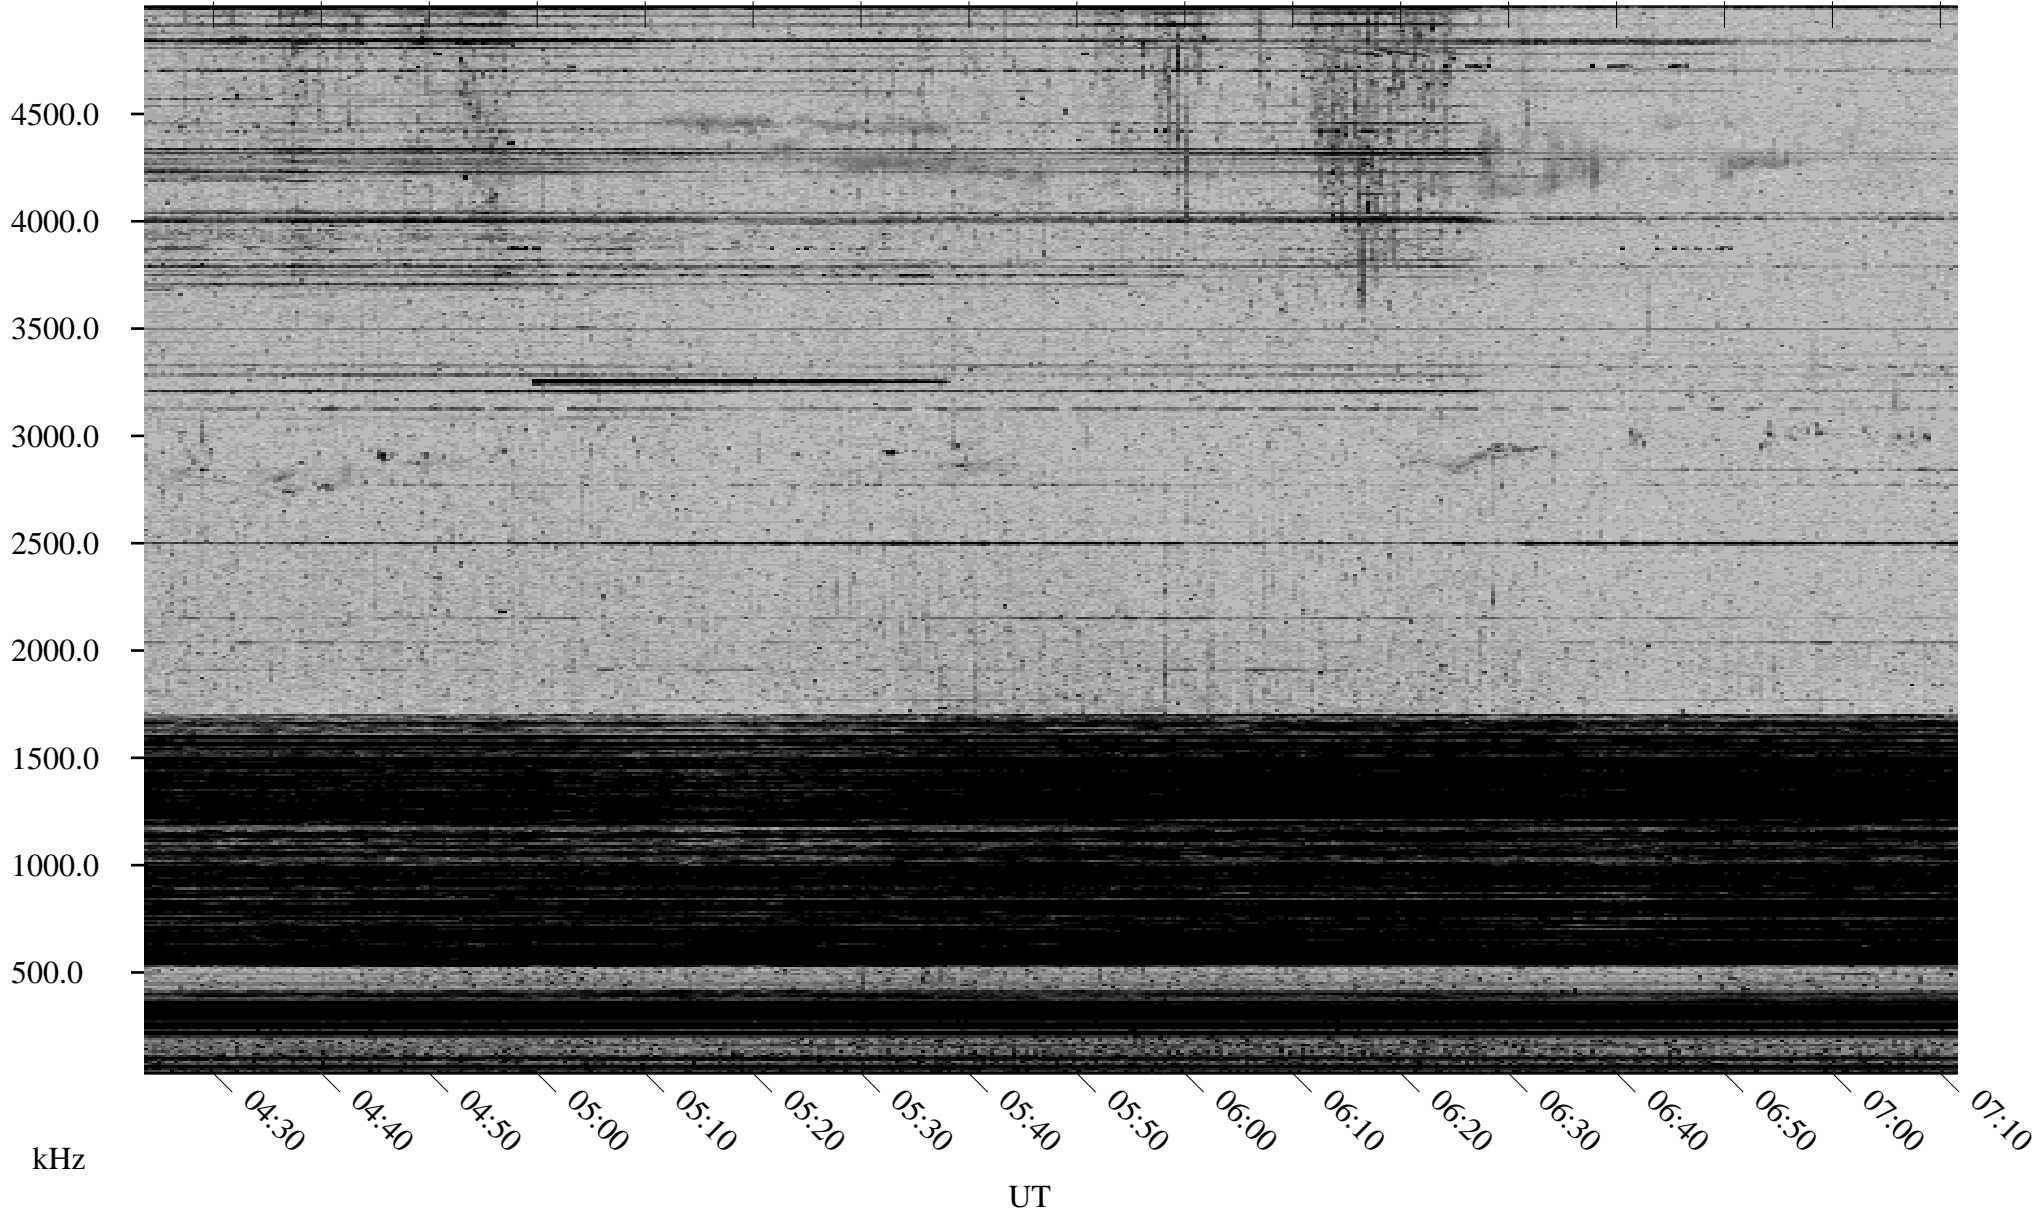

11/11/2002 Churchill, Manitoba

Linear Scale Black = 161 White = 15

ch023151.r00m max_12

Page 1

11/11/2002 Churchill, Manitoba

Linear Scale Black = 161 White = 15

ch023151.r00m max_12

Page 2

11/12/2002 Churchill, Manitoba

Linear Scale Black = 161 White = 15

ch02315l.r00m max_12

Page 3

11/12/2002 Churchill, Manitoba

Linear Scale Black = 161 White = 15

ch023151.r00m max_12

Page 4

11/12/2002 Churchill, Manitoba

Linear Scale Black = 161 White = 15

ch023151.r00m max_12

Page 5

11/12/2002 Churchill, Manitoba

Linear Scale Black = 161 White = 15

ch02315l.r00m max_12

Page 6

11/12/2002 Churchill, Manitoba

Linear Scale Black = 161 White = 15

ch02315l.r00m max_12

Page 7

11/12/2002 Churchill, Manitoba

Linear Scale Black = 161 White = 15

ch02315l.r00m max_12