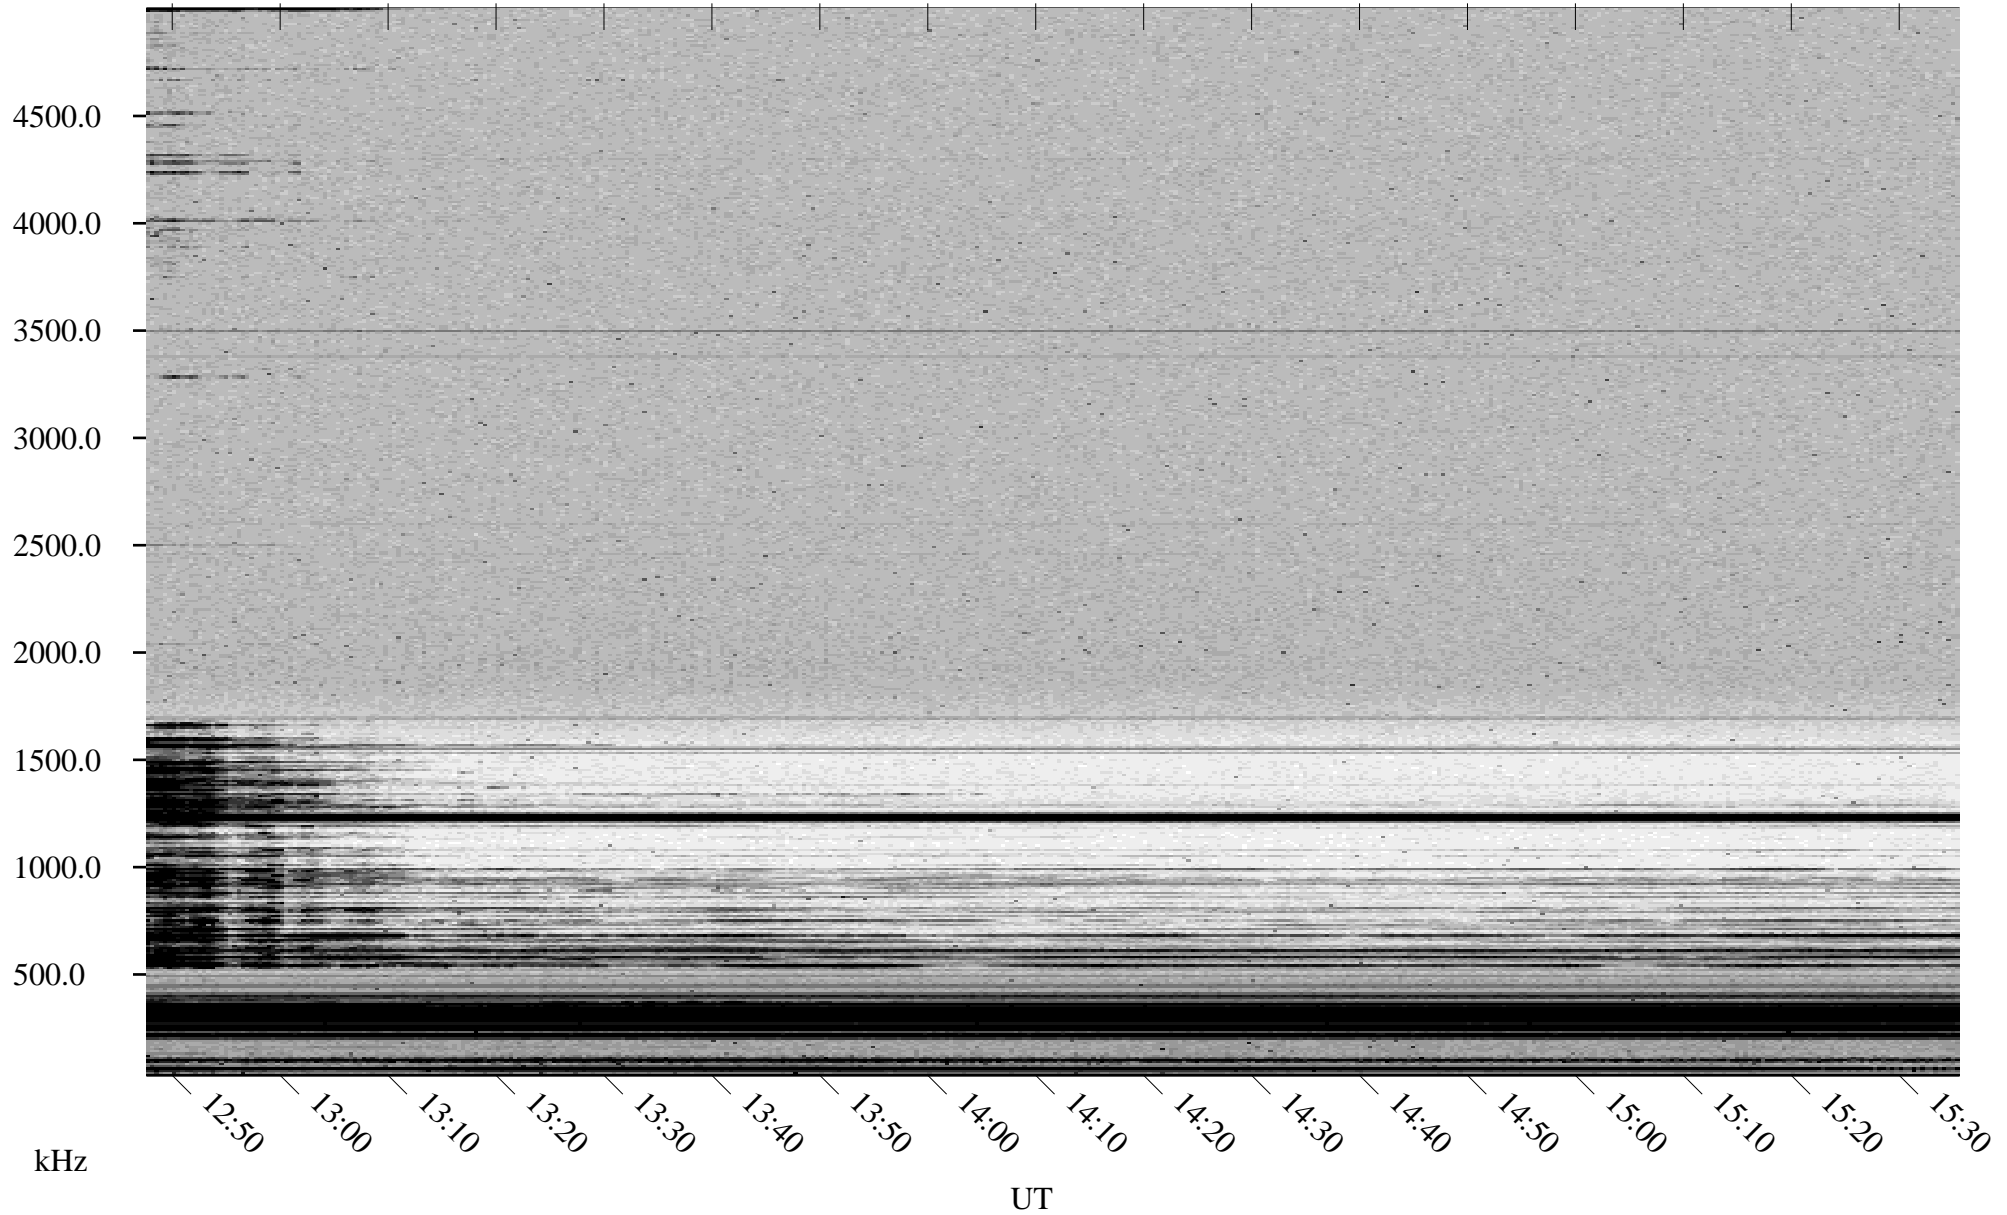

11/13/2002 Churchill, Manitoba

Linear Scale Black = 161 White = 15

ch02316l.r00m max_12

Page 3

11/13/2002 Churchill, Manitoba

Linear Scale Black = 161 White = 15

ch02316l.r00m max_12

Page 4

11/13/2002 Churchill, Manitoba

Linear Scale Black = 161 White = 15

ch02316l.r00m max_12

Page 5

11/13/2002 Churchill, Manitoba

Linear Scale Black = 161 White = 15

ch02316l.r00m max_12

Page 6

11/13/2002 Churchill, Manitoba

Linear Scale Black = 161 White = 15

ch02316l.r00m max_12

Page 7

11/13/2002 Churchill, Manitoba

Linear Scale Black = 161 White = 15

ch02316l.r00m max_12