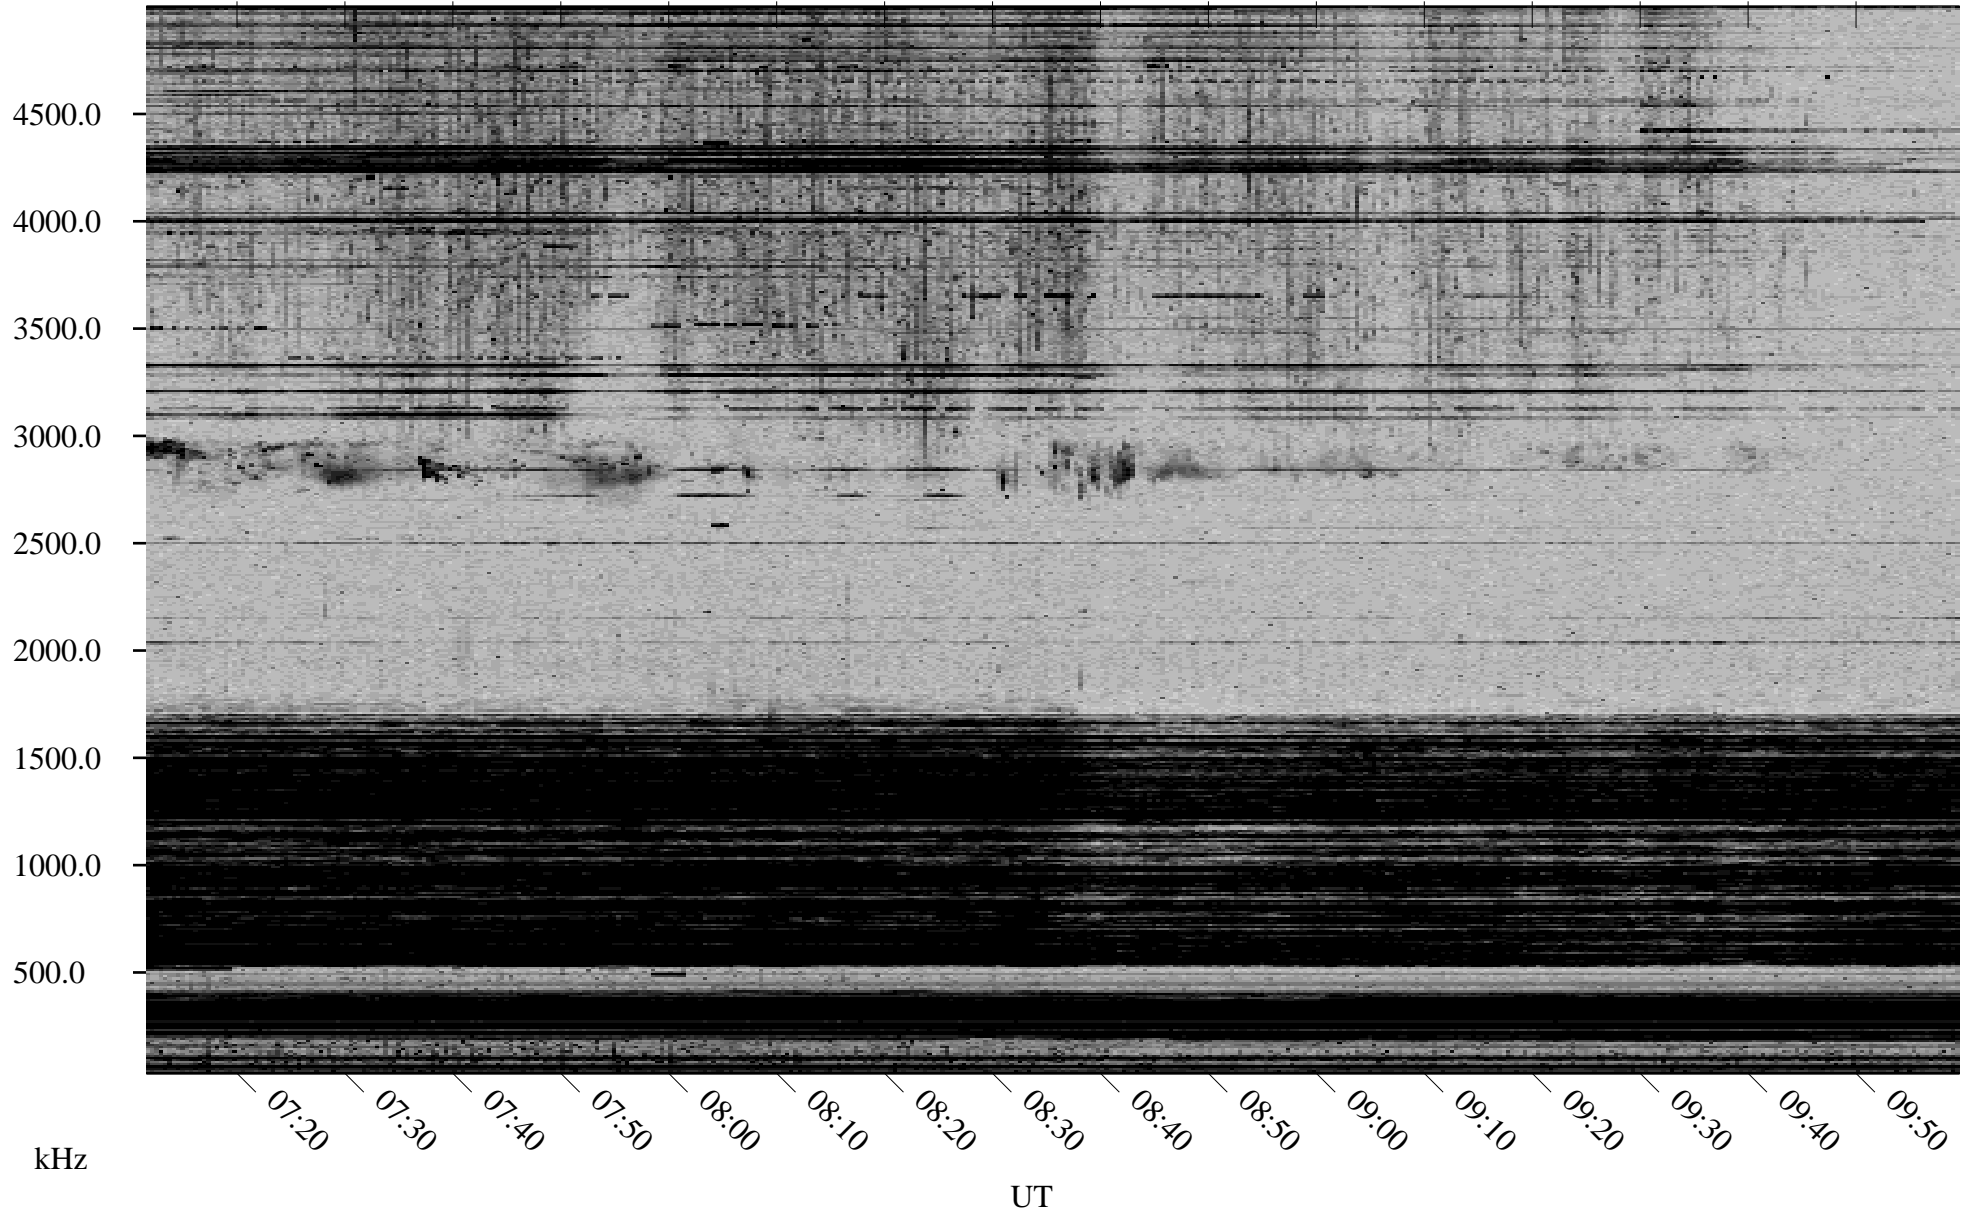

11/12/2002 Churchill, Manitoba

Linear Scale Black = 161 White = 15

ch02316l.r00m max_12

Page 1

11/12/2002 Churchill, Manitoba

Linear Scale Black = 161 White = 15

ch02316l.r00m max_12

Page 2

11/13/2002 Churchill, Manitoba

Linear Scale Black = 161 White = 15

ch02316l.r00m max_12

Page 3

11/13/2002 Churchill, Manitoba

Linear Scale Black = 161 White = 15

ch02316l.r00m max_12

Page 4

11/13/2002 Churchill, Manitoba

Linear Scale Black = 161 White = 15

ch02316l.r00m max_12

Page 5

11/13/2002 Churchill, Manitoba

Linear Scale Black = 161 White = 15

ch02316l.r00m max_12

Page 6

11/13/2002 Churchill, Manitoba

Linear Scale Black = 161 White = 15

ch02316l.r00m max_12

Page 7

11/13/2002 Churchill, Manitoba

Linear Scale Black = 161 White = 15

ch02316l.r00m max_12