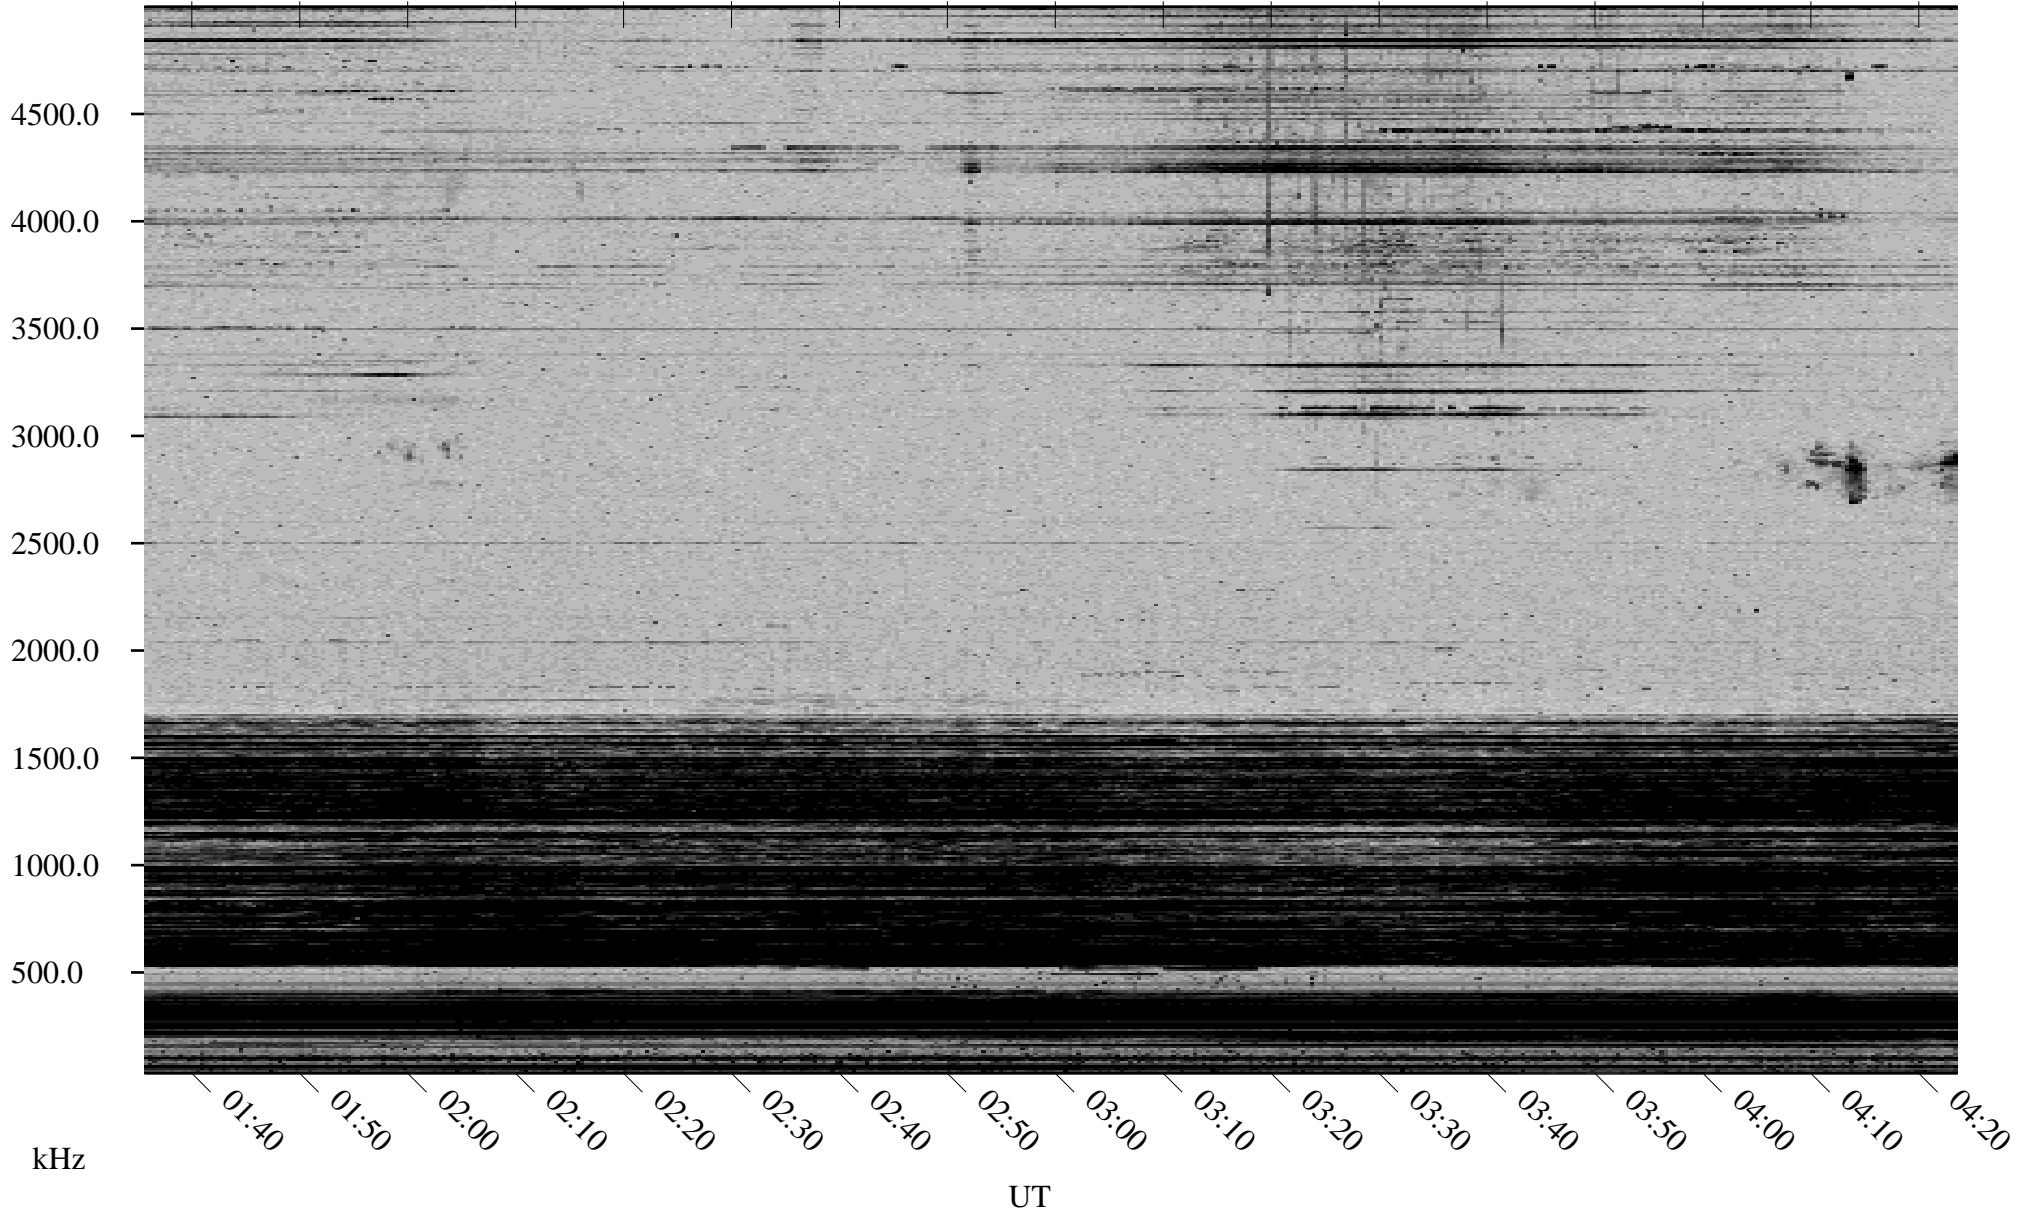

11/12/2002 Churchill, Manitoba

Linear Scale Black = 161 White = 15

ch02316l.r00m max_12

Page 1

11/12/2002 Churchill, Manitoba

Linear Scale Black = 161 White = 15

ch02316l.r00m max_12

Page 2

11/13/2002 Churchill, Manitoba

Linear Scale Black = 161 White = 15

ch02316l.r00m max_12

Page 3

11/13/2002 Churchill, Manitoba

Linear Scale Black = 161 White = 15

ch02316l.r00m max_12

Page 4

11/13/2002 Churchill, Manitoba

Linear Scale Black = 161 White = 15

ch02316l.r00m max_12

Page 5

11/13/2002 Churchill, Manitoba

Linear Scale Black = 161 White = 15

ch02316l.r00m max_12

Page 6

11/13/2002 Churchill, Manitoba

Linear Scale Black = 161 White = 15

ch02316l.r00m max_12

Page 7

11/13/2002 Churchill, Manitoba

Linear Scale Black = 161 White = 15

ch02316l.r00m max_12