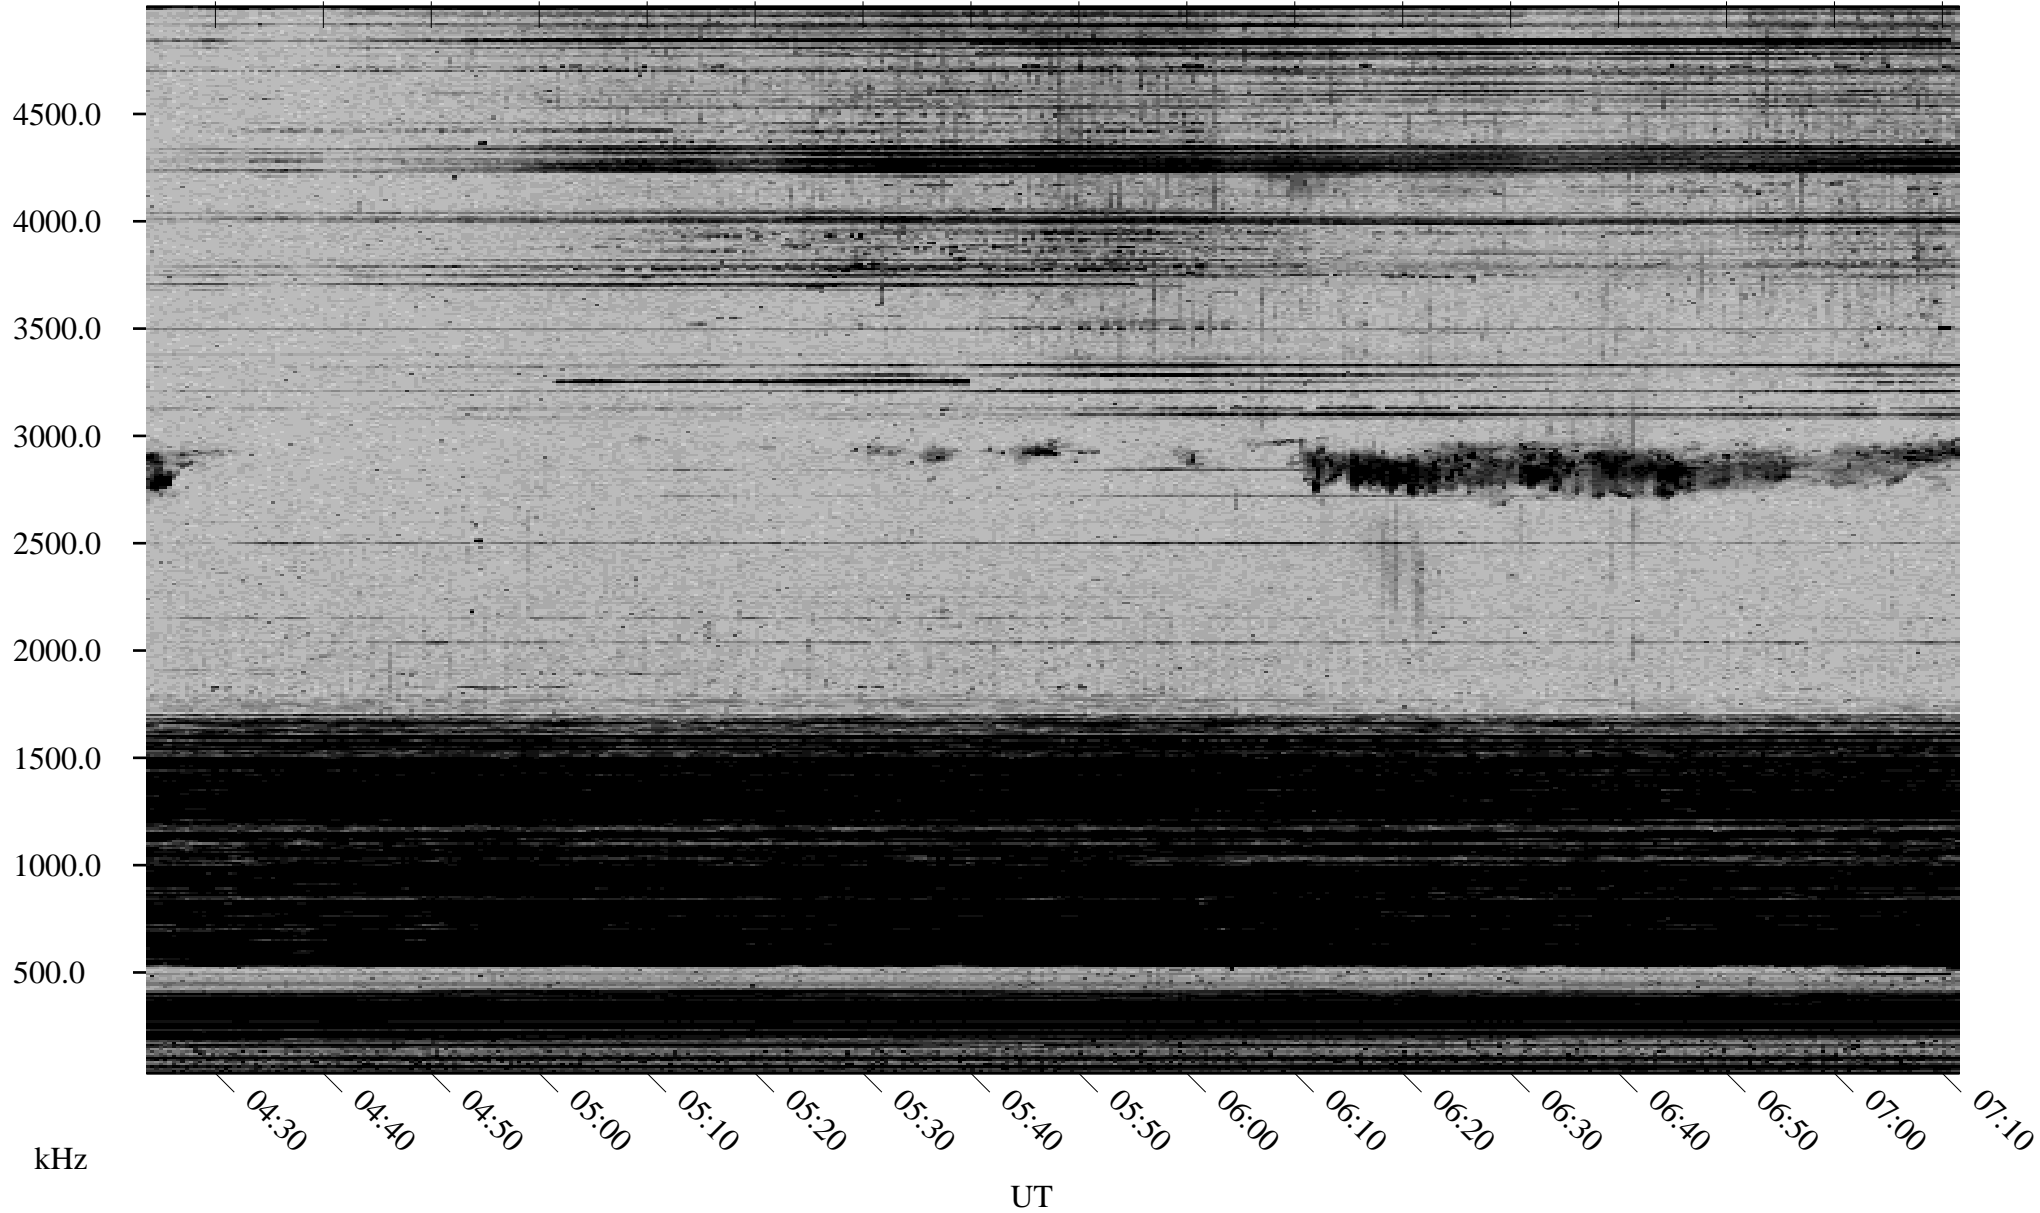

11/12/2002 Churchill, Manitoba

Linear Scale Black = 161 White = 15

ch02316l.r00m max_12

Page 1

11/12/2002 Churchill, Manitoba

Linear Scale Black = 161 White = 15

ch02316l.r00m max_12

Page 2

11/13/2002 Churchill, Manitoba

Linear Scale Black = 161 White = 15

ch02316l.r00m max_12

Page 3

11/13/2002 Churchill, Manitoba

Linear Scale Black = 161 White = 15

ch02316l.r00m max_12

Page 4

11/13/2002 Churchill, Manitoba

Linear Scale Black = 161 White = 15

ch02316l.r00m max_12

Page 5

11/13/2002 Churchill, Manitoba

Linear Scale Black = 161 White = 15

ch02316l.r00m max_12

Page 6

11/13/2002 Churchill, Manitoba

Linear Scale Black = 161 White = 15

ch02316l.r00m max_12

Page 7

11/13/2002 Churchill, Manitoba

Linear Scale Black = 161 White = 15

ch02316l.r00m max_12