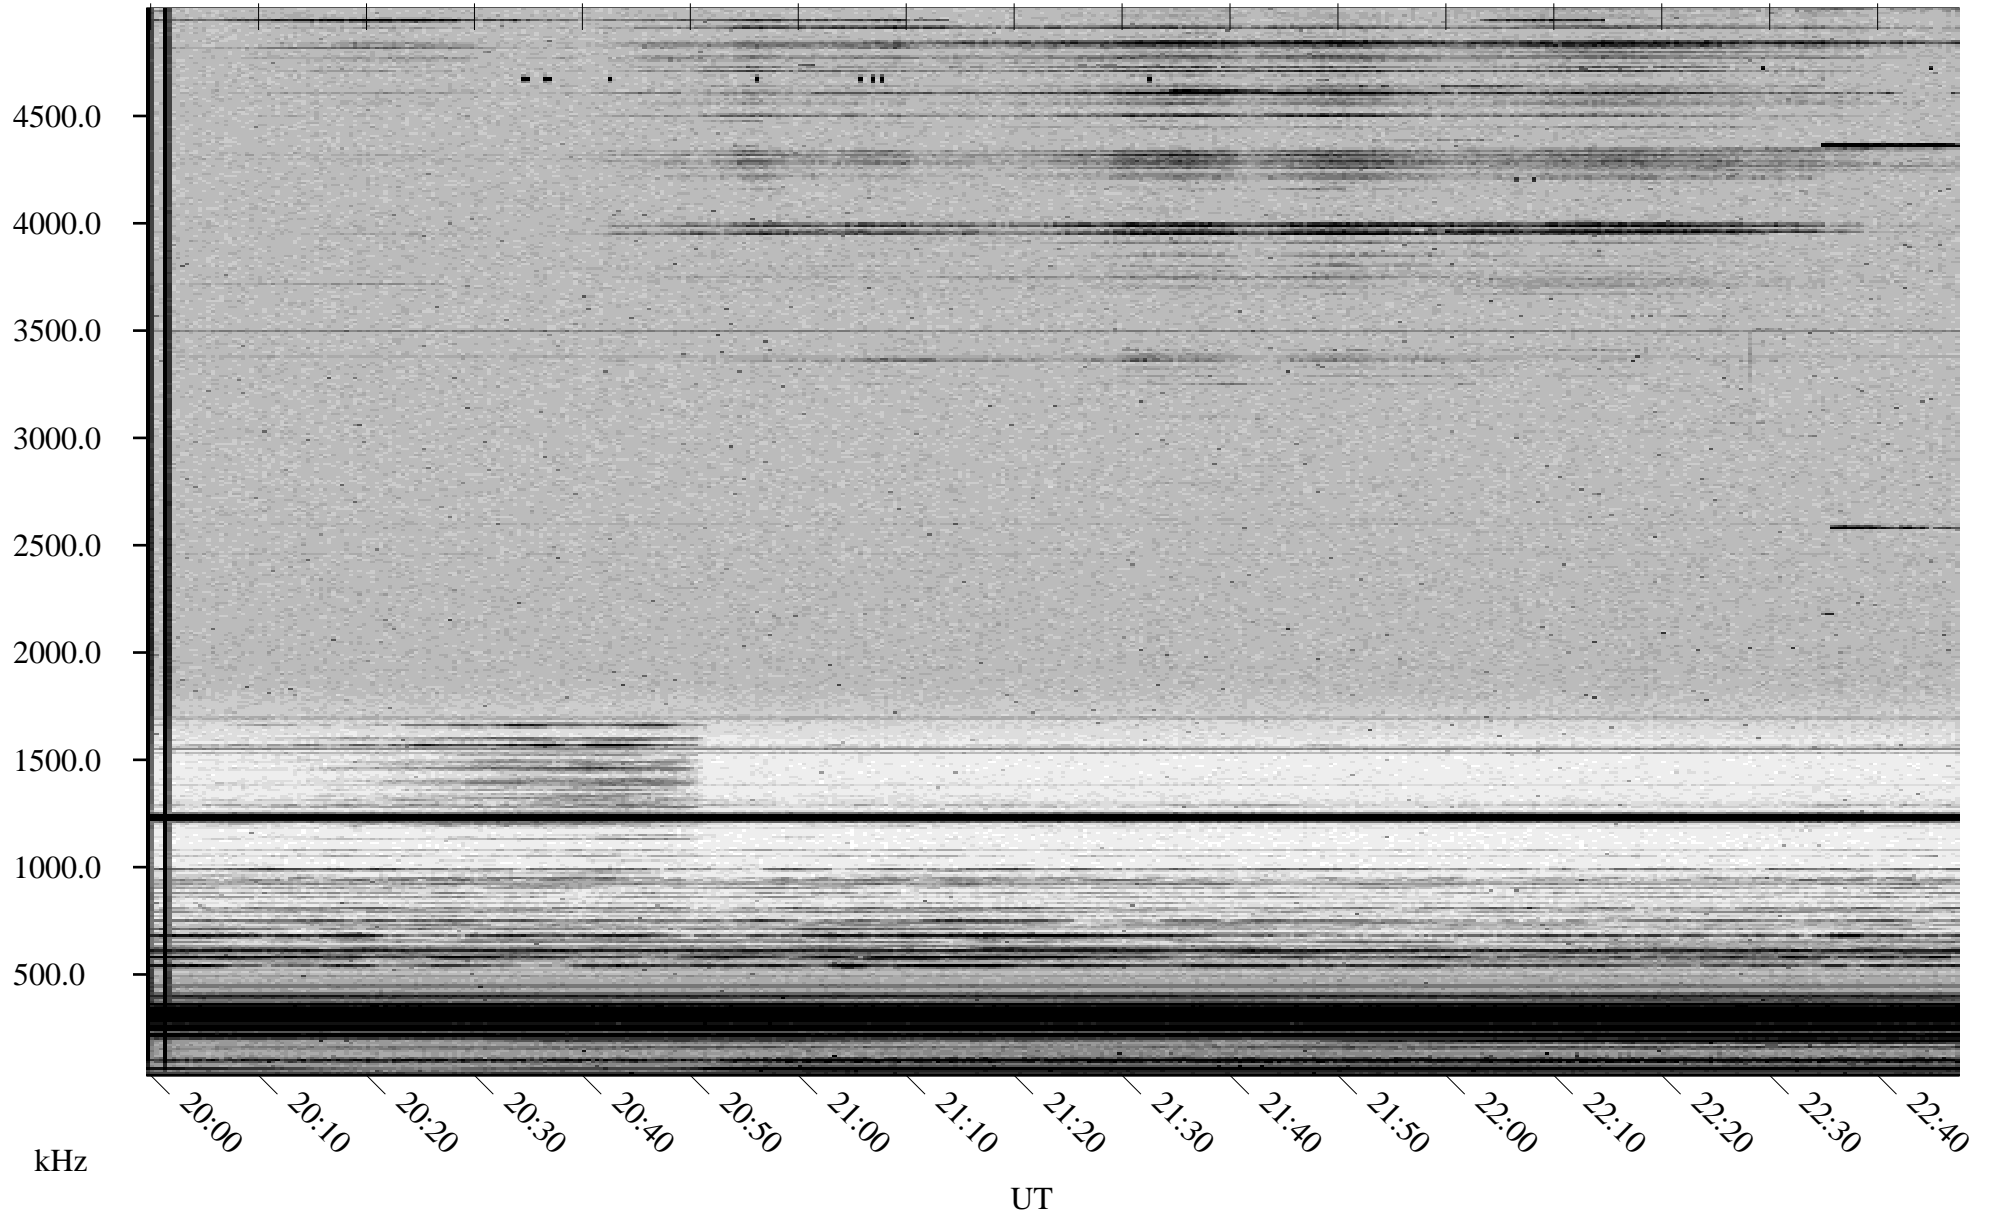

11/12/2002 Churchill, Manitoba

Linear Scale Black = 161 White = 15

ch02316l.r00m max_12

Page 1

11/12/2002 Churchill, Manitoba

Linear Scale Black = 161 White = 15

ch02316l.r00m max_12

Page 2

11/13/2002 Churchill, Manitoba

Linear Scale Black = 161 White = 15

ch02316l.r00m max_12

Page 3

11/13/2002 Churchill, Manitoba

Linear Scale Black = 161 White = 15

ch02316l.r00m max_12

Page 4

11/13/2002 Churchill, Manitoba

Linear Scale Black = 161 White = 15

ch02316l.r00m max_12

Page 5

11/13/2002 Churchill, Manitoba

Linear Scale Black = 161 White = 15

ch02316l.r00m max_12

Page 6

11/13/2002 Churchill, Manitoba

Linear Scale Black = 161 White = 15

ch02316l.r00m max_12

Page 7

11/13/2002 Churchill, Manitoba

Linear Scale Black = 161 White = 15

ch02316l.r00m max_12