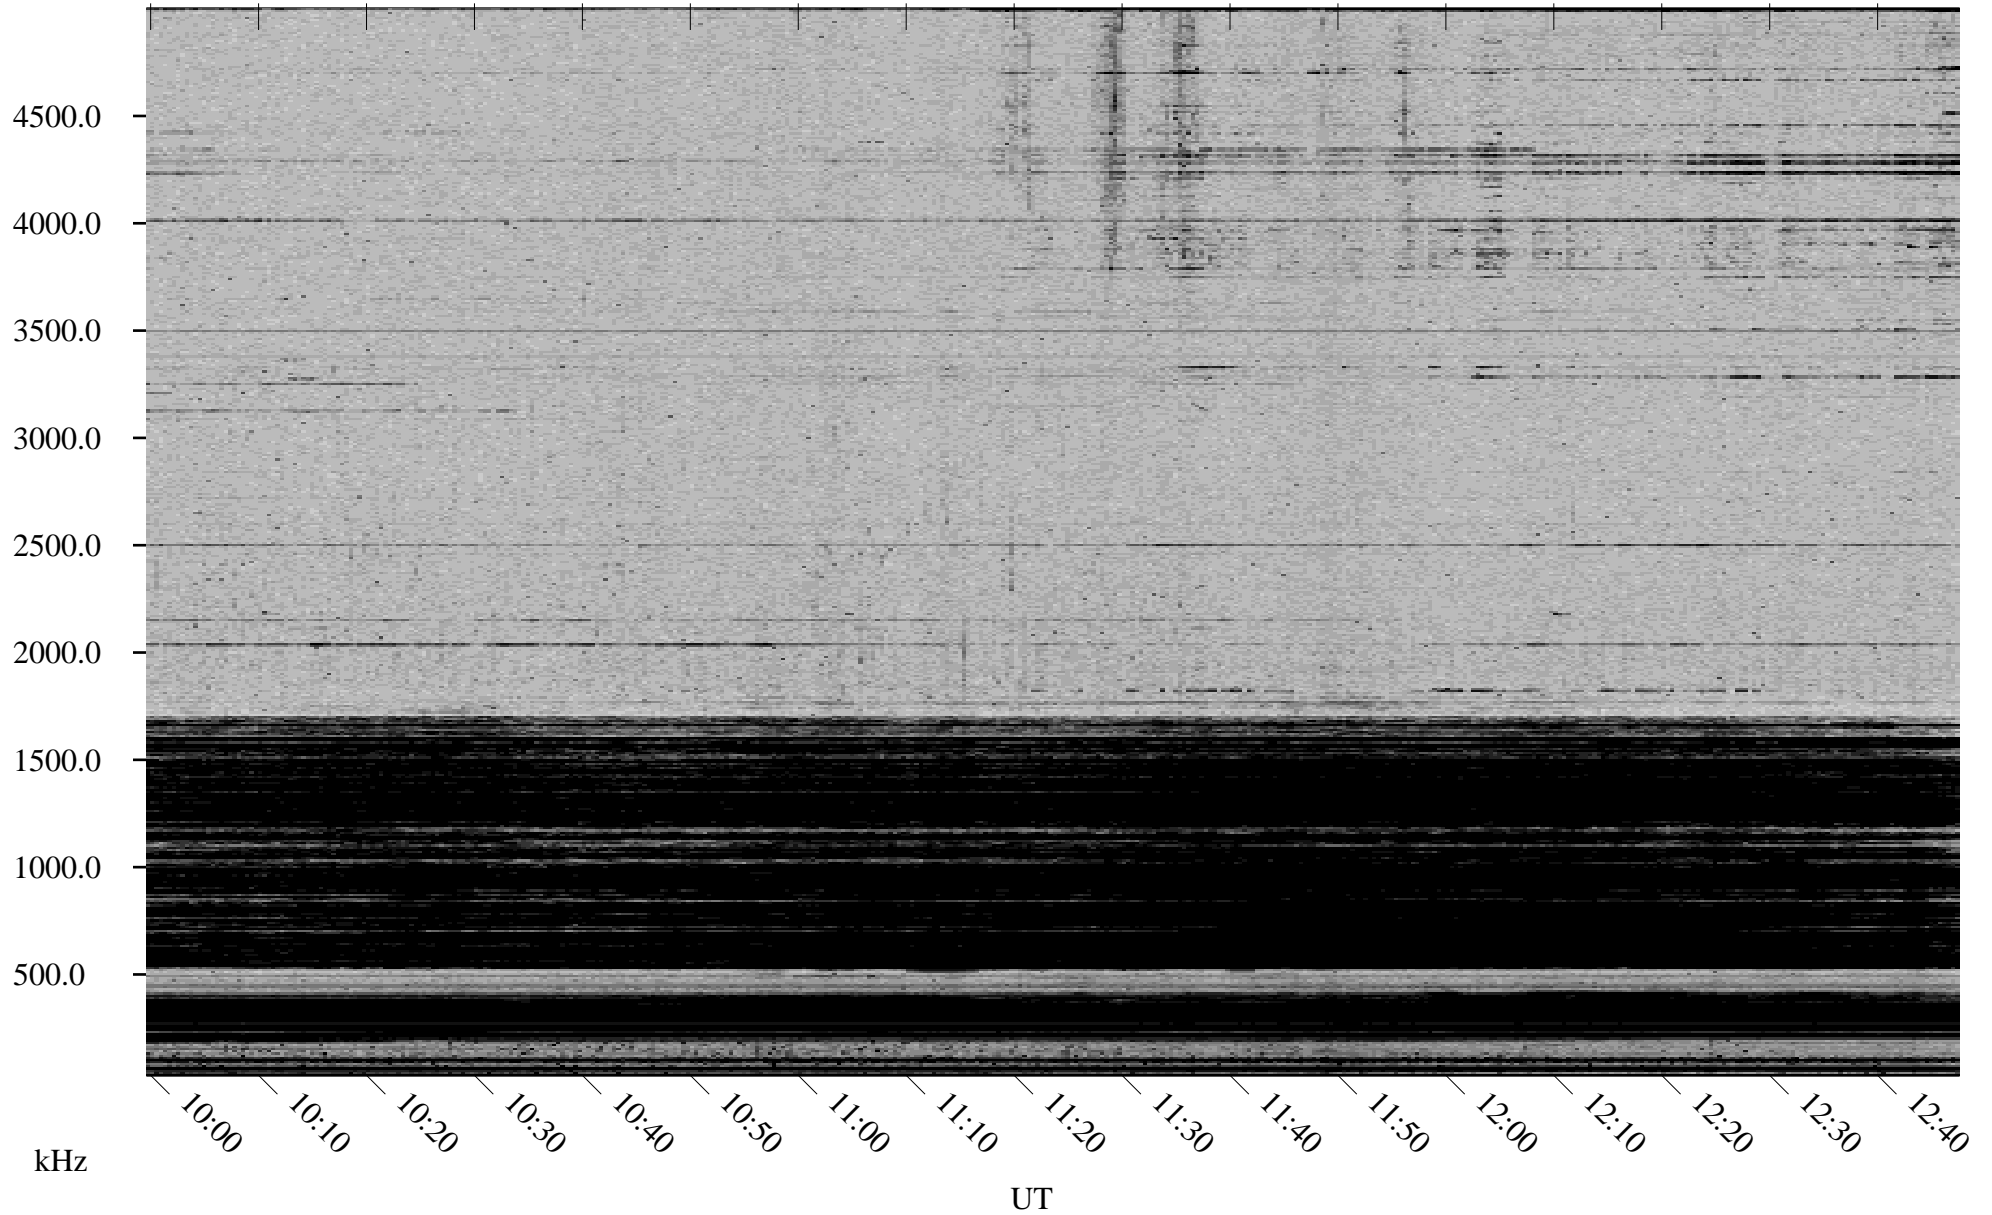

11/12/2002 Churchill, Manitoba

Linear Scale Black = 161 White = 15

ch02316l.r00m max_12

Page 1

11/12/2002 Churchill, Manitoba

Linear Scale Black = 161 White = 15

ch02316l.r00m max_12

Page 2

11/13/2002 Churchill, Manitoba

Linear Scale Black = 161 White = 15

ch02316l.r00m max_12

Page 3

11/13/2002 Churchill, Manitoba

Linear Scale Black = 161 White = 15

ch02316l.r00m max_12

Page 4

11/13/2002 Churchill, Manitoba

Linear Scale Black = 161 White = 15

ch02316l.r00m max_12

Page 5

11/13/2002 Churchill, Manitoba

Linear Scale Black = 161 White = 15

ch02316l.r00m max_12

Page 6

11/13/2002 Churchill, Manitoba

Linear Scale Black = 161 White = 15

ch02316l.r00m max_12

Page 7

11/13/2002 Churchill, Manitoba

Linear Scale Black = 161 White = 15

ch02316l.r00m max_12