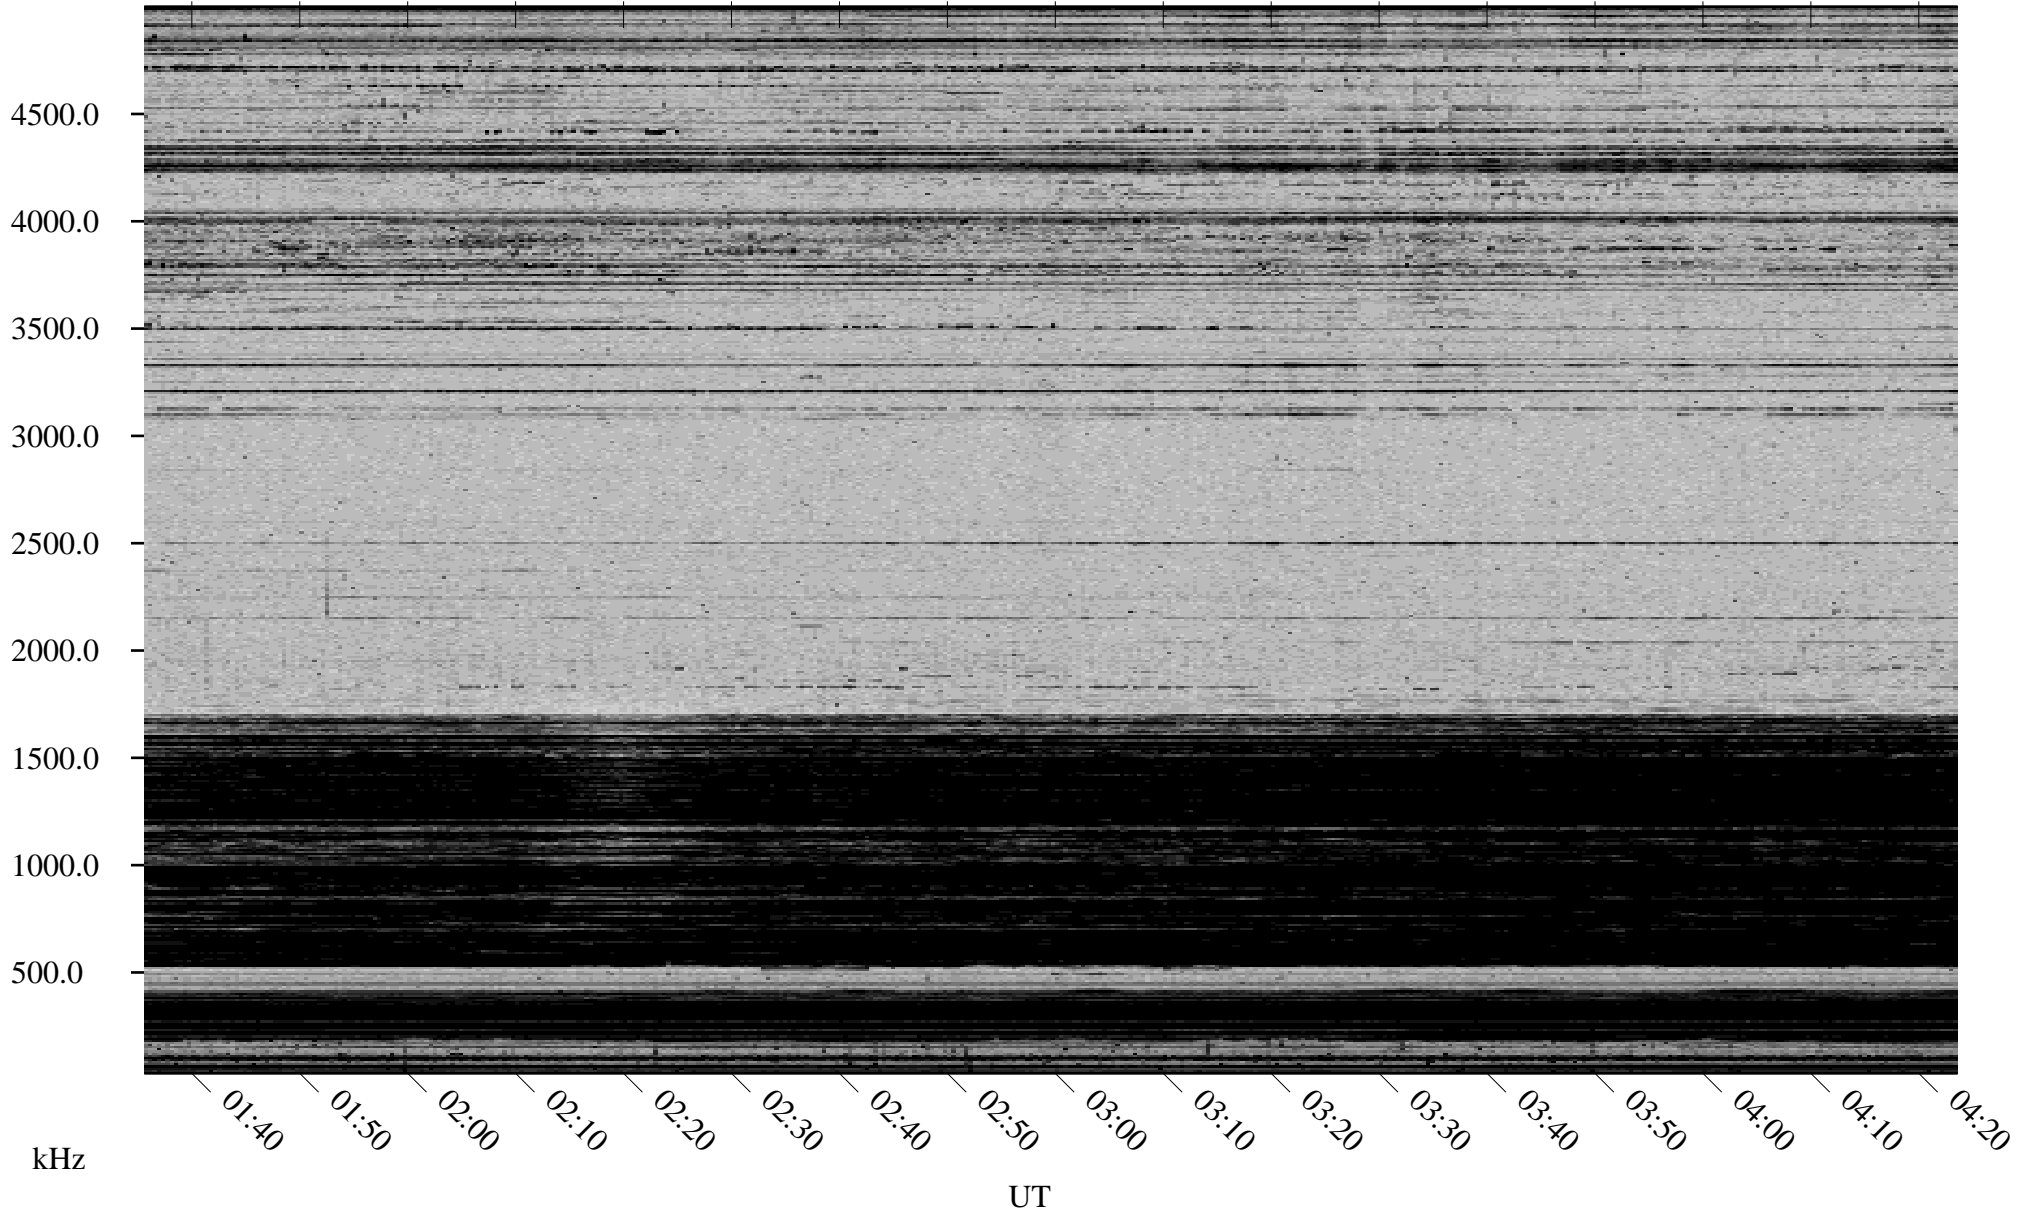

# 11/13/2002 Churchill, Manitoba

Linear Scale    Black = 161    White = 15

ch02317l.r00m max\_12

Page 1

# 11/13/2002 Churchill, Manitoba

Linear Scale    Black = 161    White = 15

ch02317l.r00m max\_12

Page 2

# 11/14/2002 Churchill, Manitoba

Linear Scale    Black = 161    White = 15

ch02317l.r00m max\_12

Page 3

# 11/14/2002 Churchill, Manitoba

Linear Scale    Black = 161    White = 15

ch02317l.r00m max\_12

Page 4