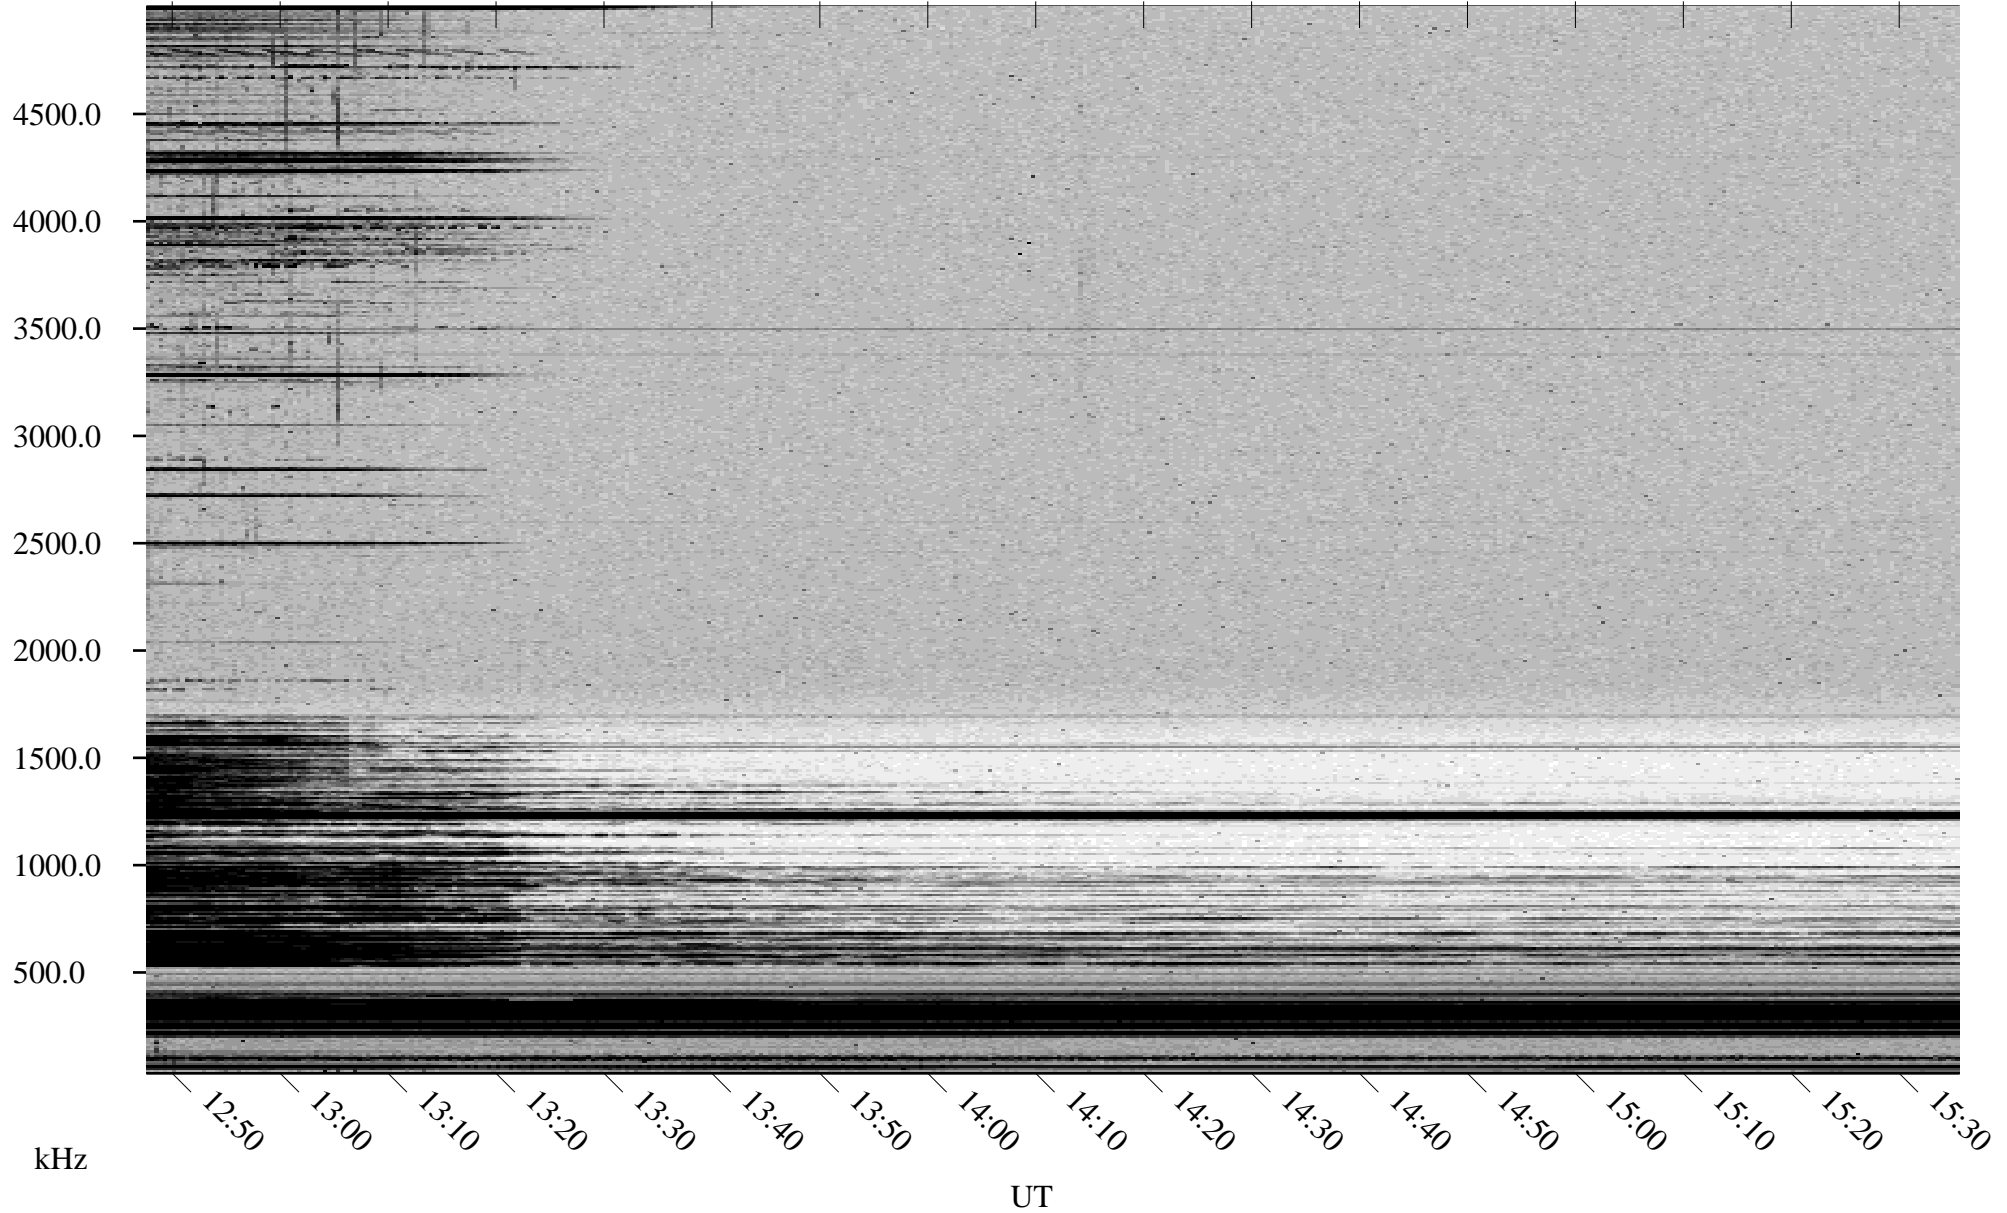

# 11/14/2002 Churchill, Manitoba

Linear Scale    Black = 161    White = 15

ch02317l.r00m max\_12

Page 6

# 11/14/2002 Churchill, Manitoba

Linear Scale    Black = 161    White = 15

ch02317l.r00m max\_12

Page 7