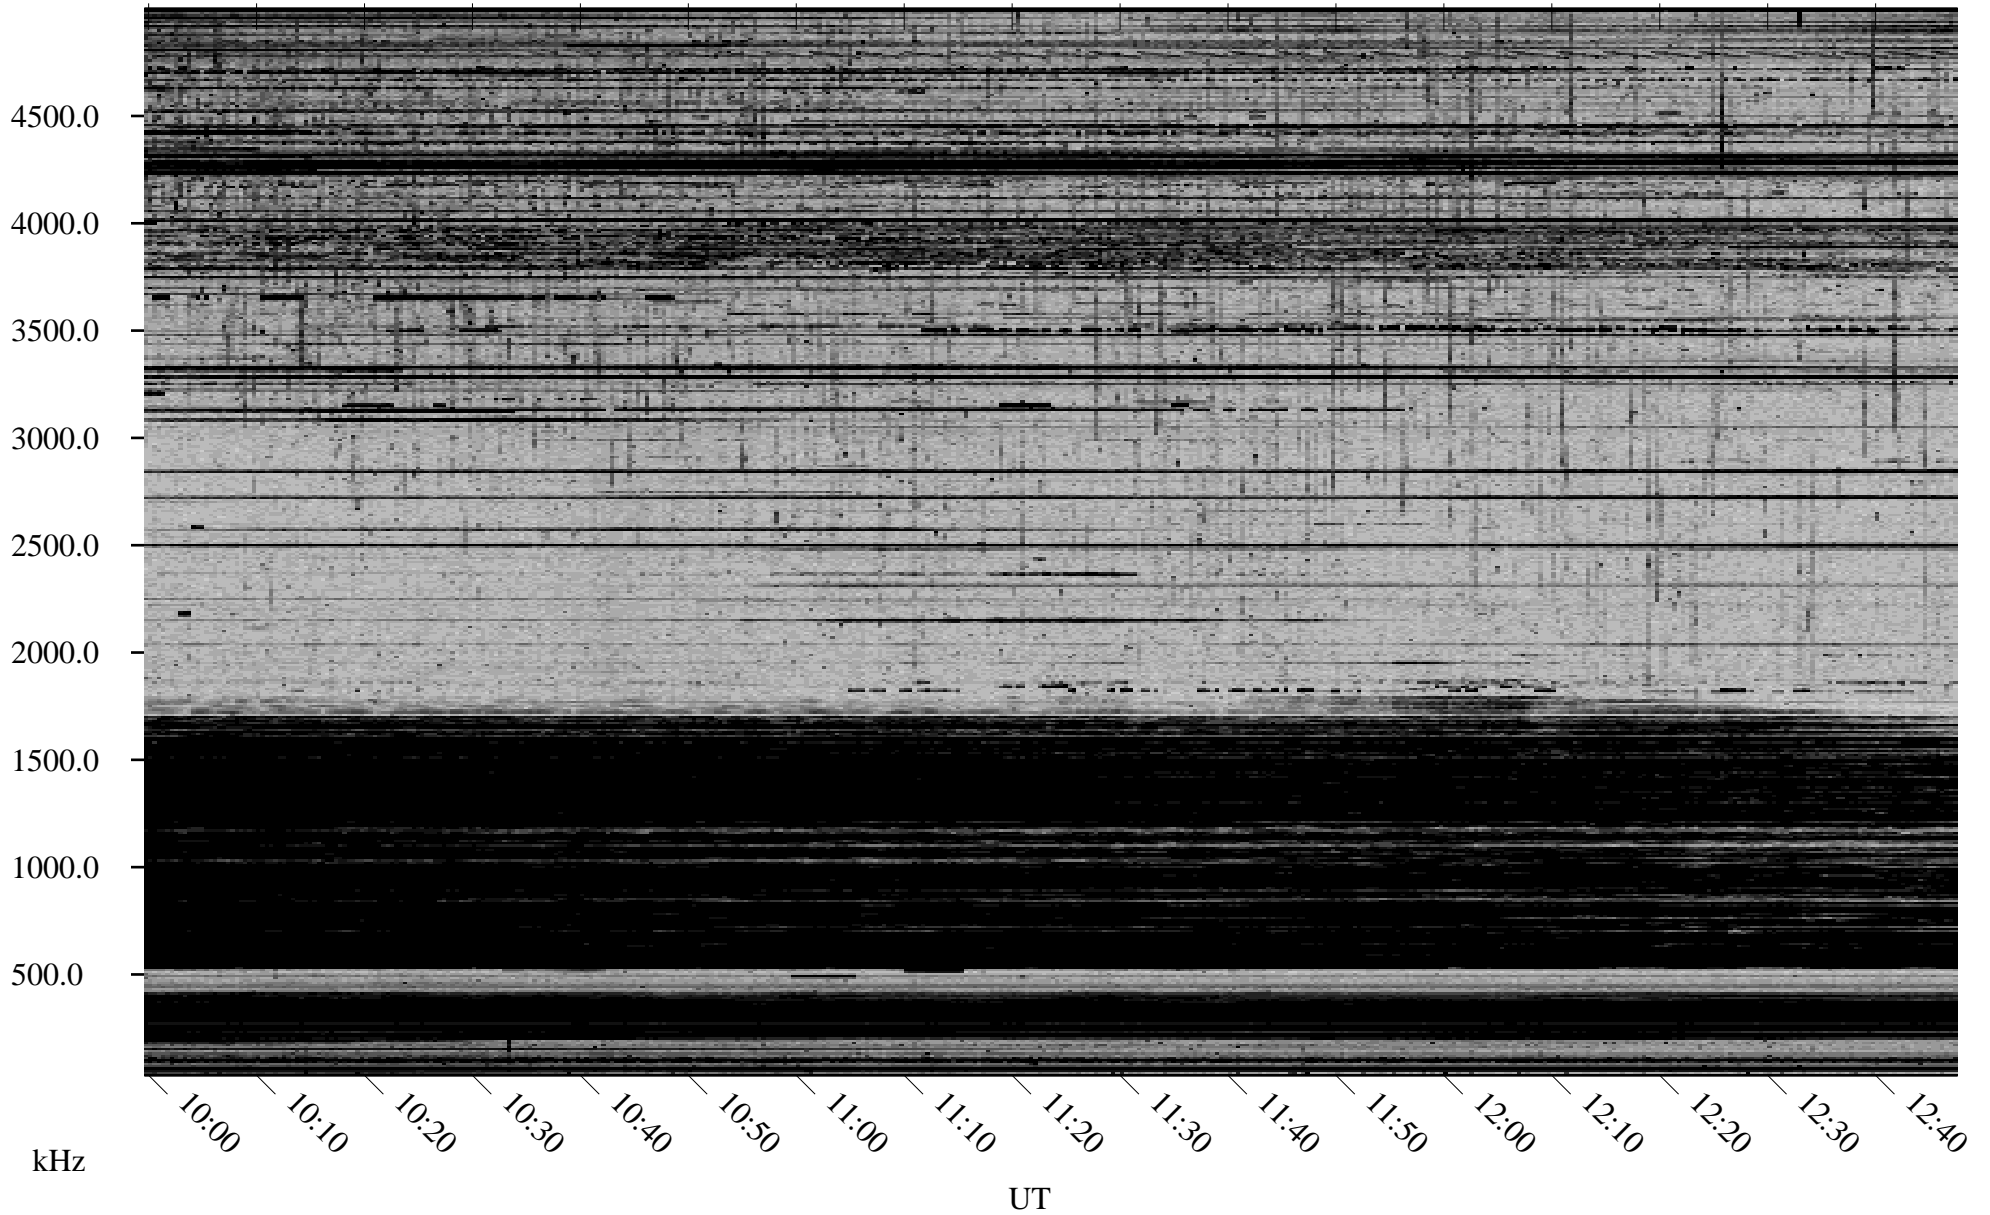

# 11/14/2002 Churchill, Manitoba

Linear Scale    Black = 161    White = 15

ch02317l.r00m max\_12

Page 5

# 11/14/2002 Churchill, Manitoba

Linear Scale    Black = 161    White = 15

ch02317l.r00m max\_12

Page 6