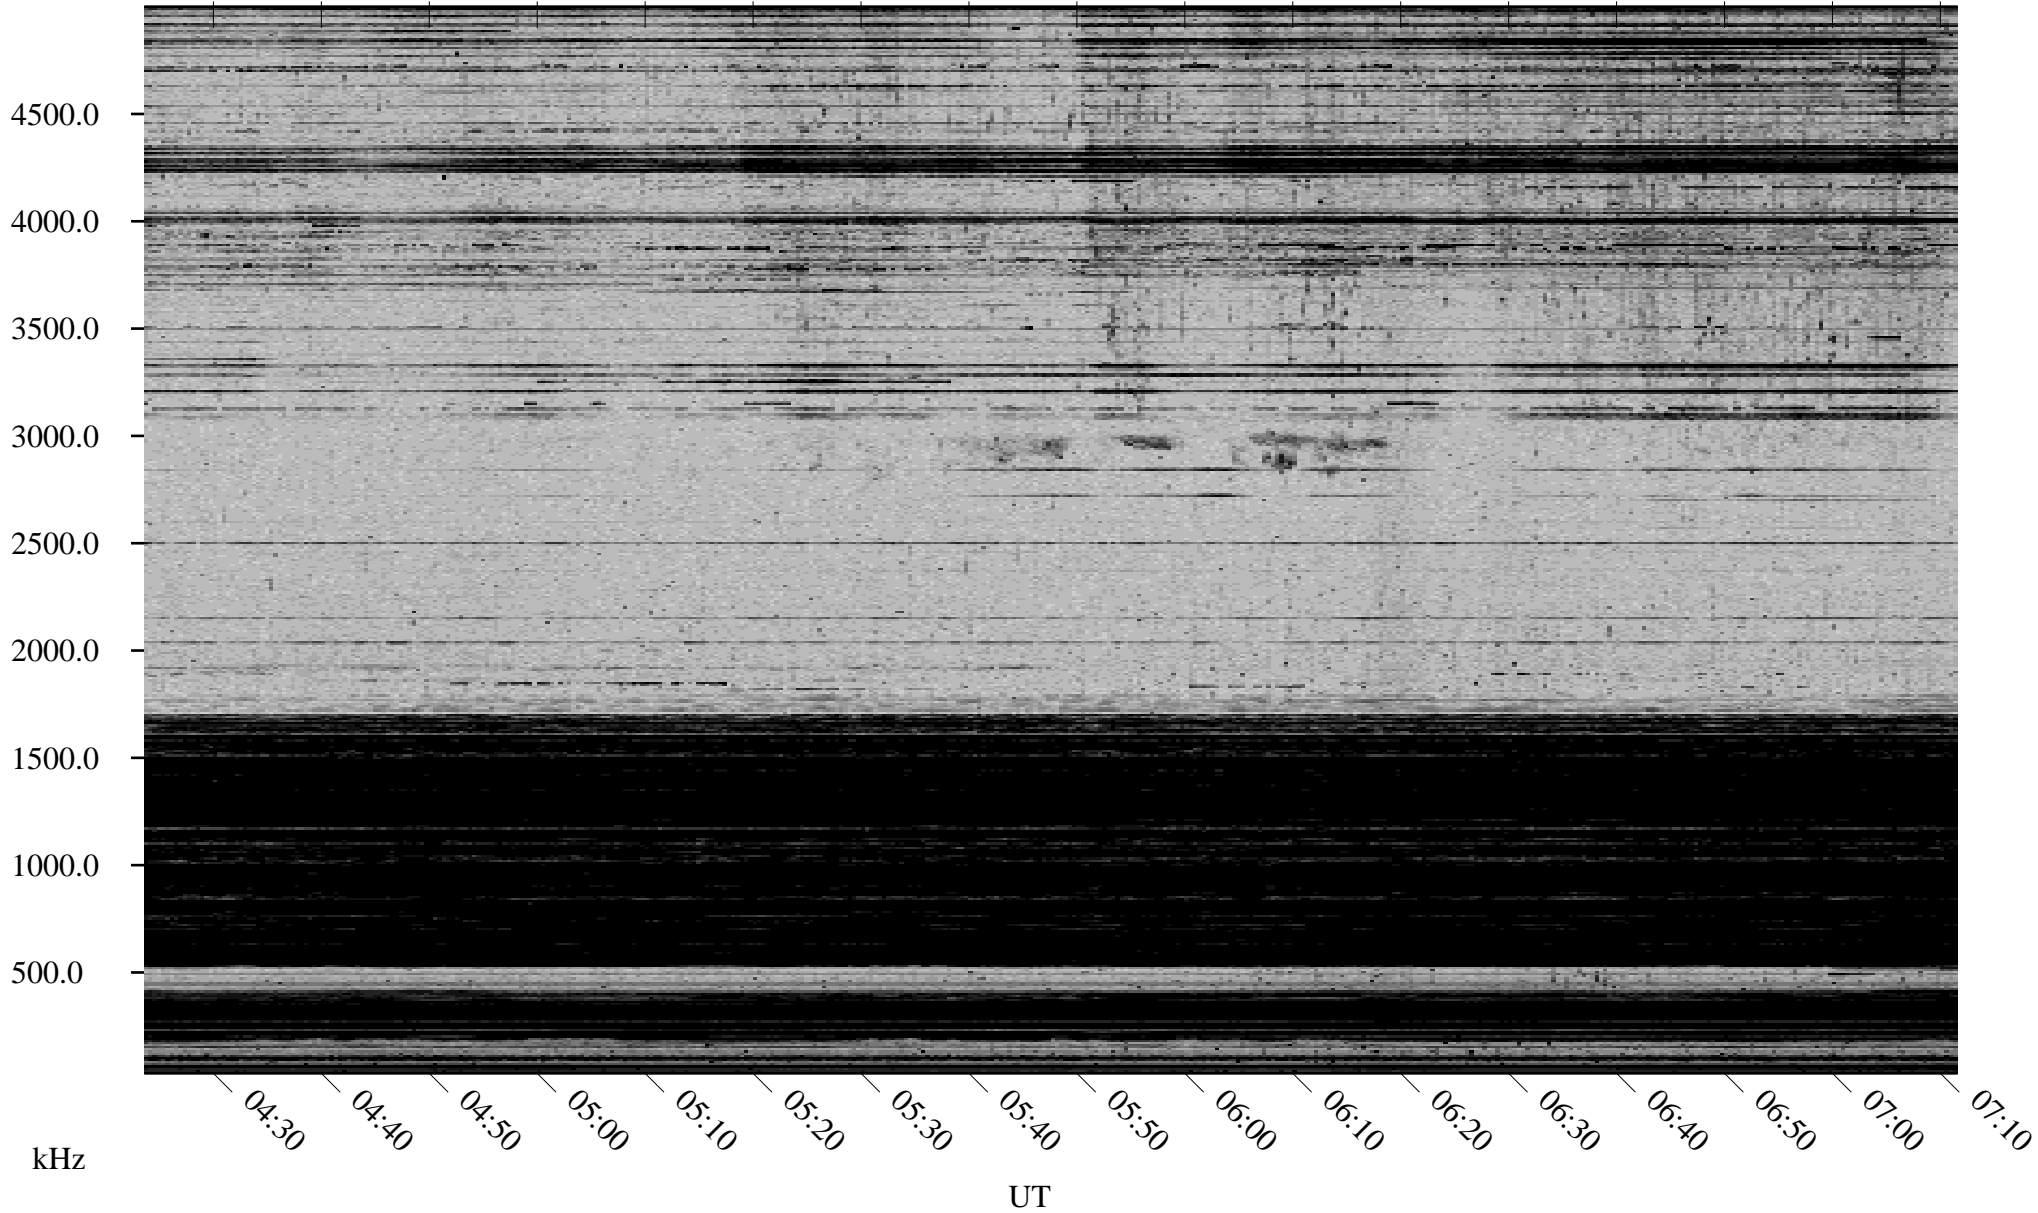

# 11/13/2002 Churchill, Manitoba

Linear Scale    Black = 161    White = 15

ch02317l.r00m max\_12

Page 1

# 11/13/2002 Churchill, Manitoba

Linear Scale    Black = 161    White = 15

ch02317l.r00m max\_12

Page 2

# 11/14/2002 Churchill, Manitoba

Linear Scale    Black = 161    White = 15

ch02317l.r00m max\_12

Page 3

# 11/14/2002 Churchill, Manitoba

Linear Scale    Black = 161    White = 15

ch02317l.r00m max\_12

Page 4