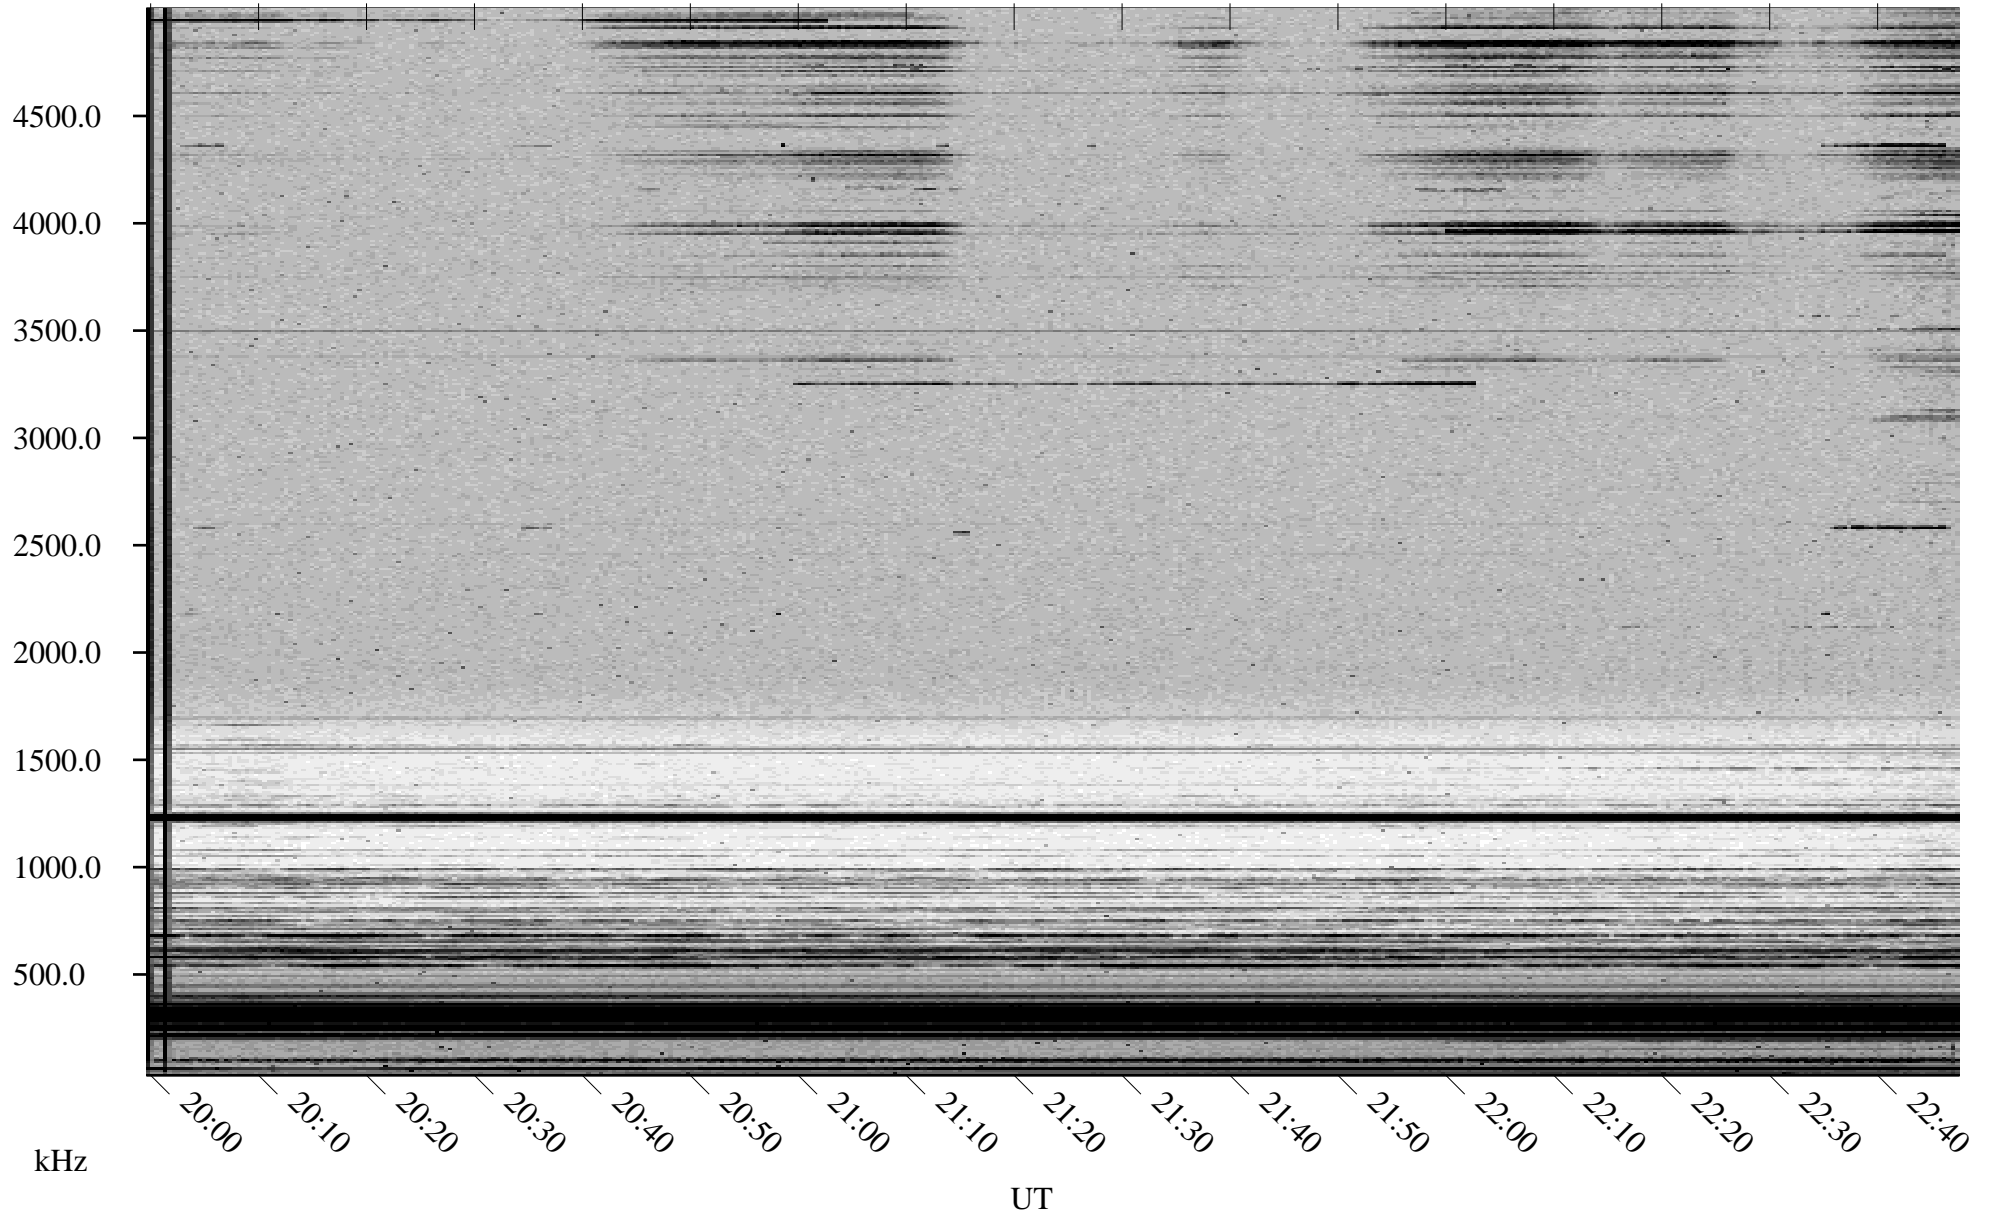

# 11/13/2002 Churchill, Manitoba

Linear Scale    Black = 161    White = 15

ch02317l.r00m max\_12

Page 1

# 11/13/2002 Churchill, Manitoba

Linear Scale    Black = 161    White = 15

ch02317l.r00m max\_12

Page 2

# 11/14/2002 Churchill, Manitoba

Linear Scale    Black = 161    White = 15

ch02317l.r00m max\_12

Page 3

# 11/14/2002 Churchill, Manitoba

Linear Scale    Black = 161    White = 15

ch02317l.r00m max\_12

Page 4