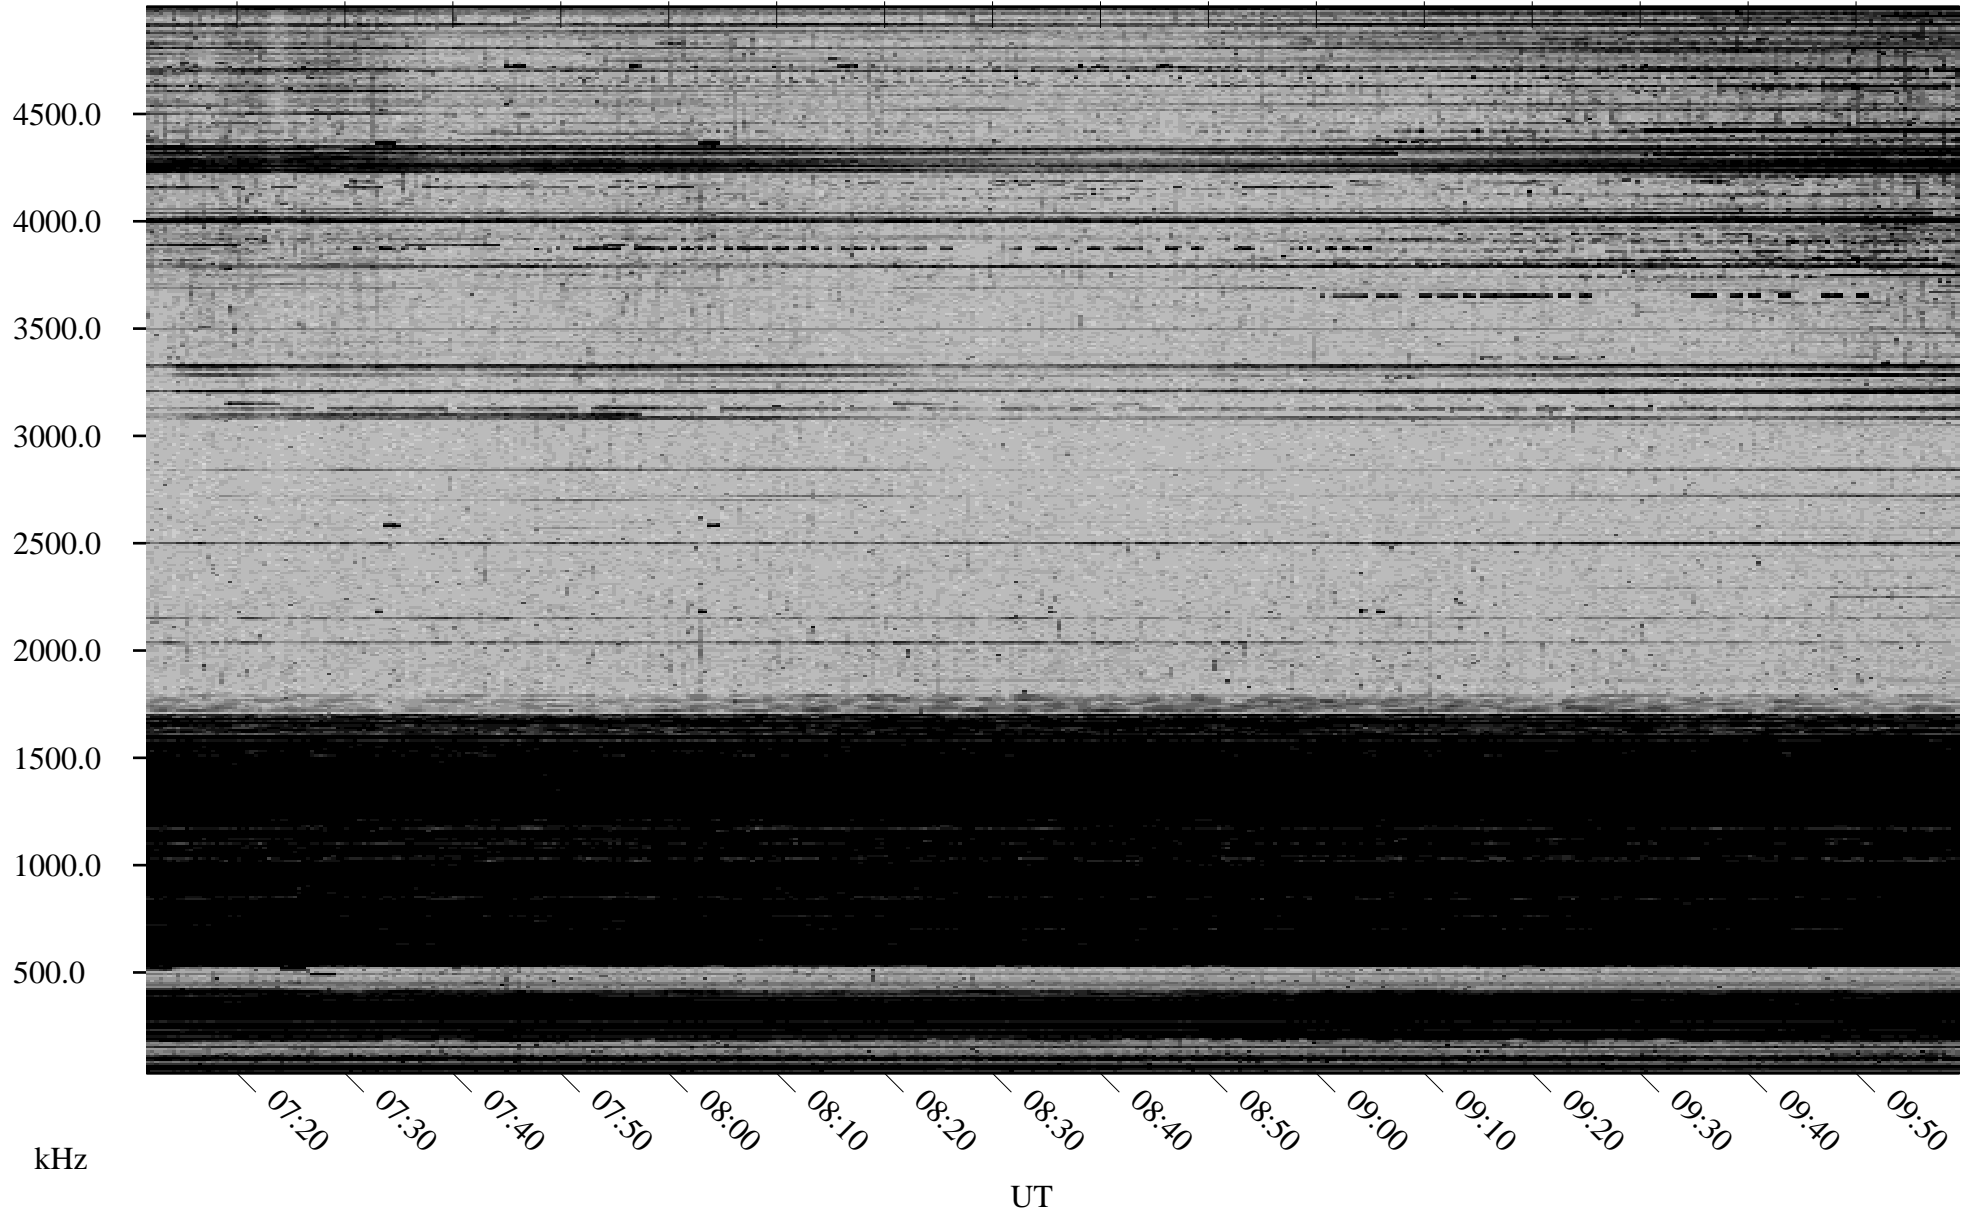

# 11/14/2002 Churchill, Manitoba

Linear Scale    Black = 161    White = 15

ch02317l.r00m max\_12

Page 3

# 11/14/2002 Churchill, Manitoba

Linear Scale    Black = 161    White = 15

ch02317l.r00m max\_12

Page 4

# 11/14/2002 Churchill, Manitoba

Linear Scale    Black = 161    White = 15

ch02317l.r00m max\_12

Page 5

# 11/14/2002 Churchill, Manitoba

Linear Scale    Black = 161    White = 15

ch02317l.r00m max\_12

Page 6