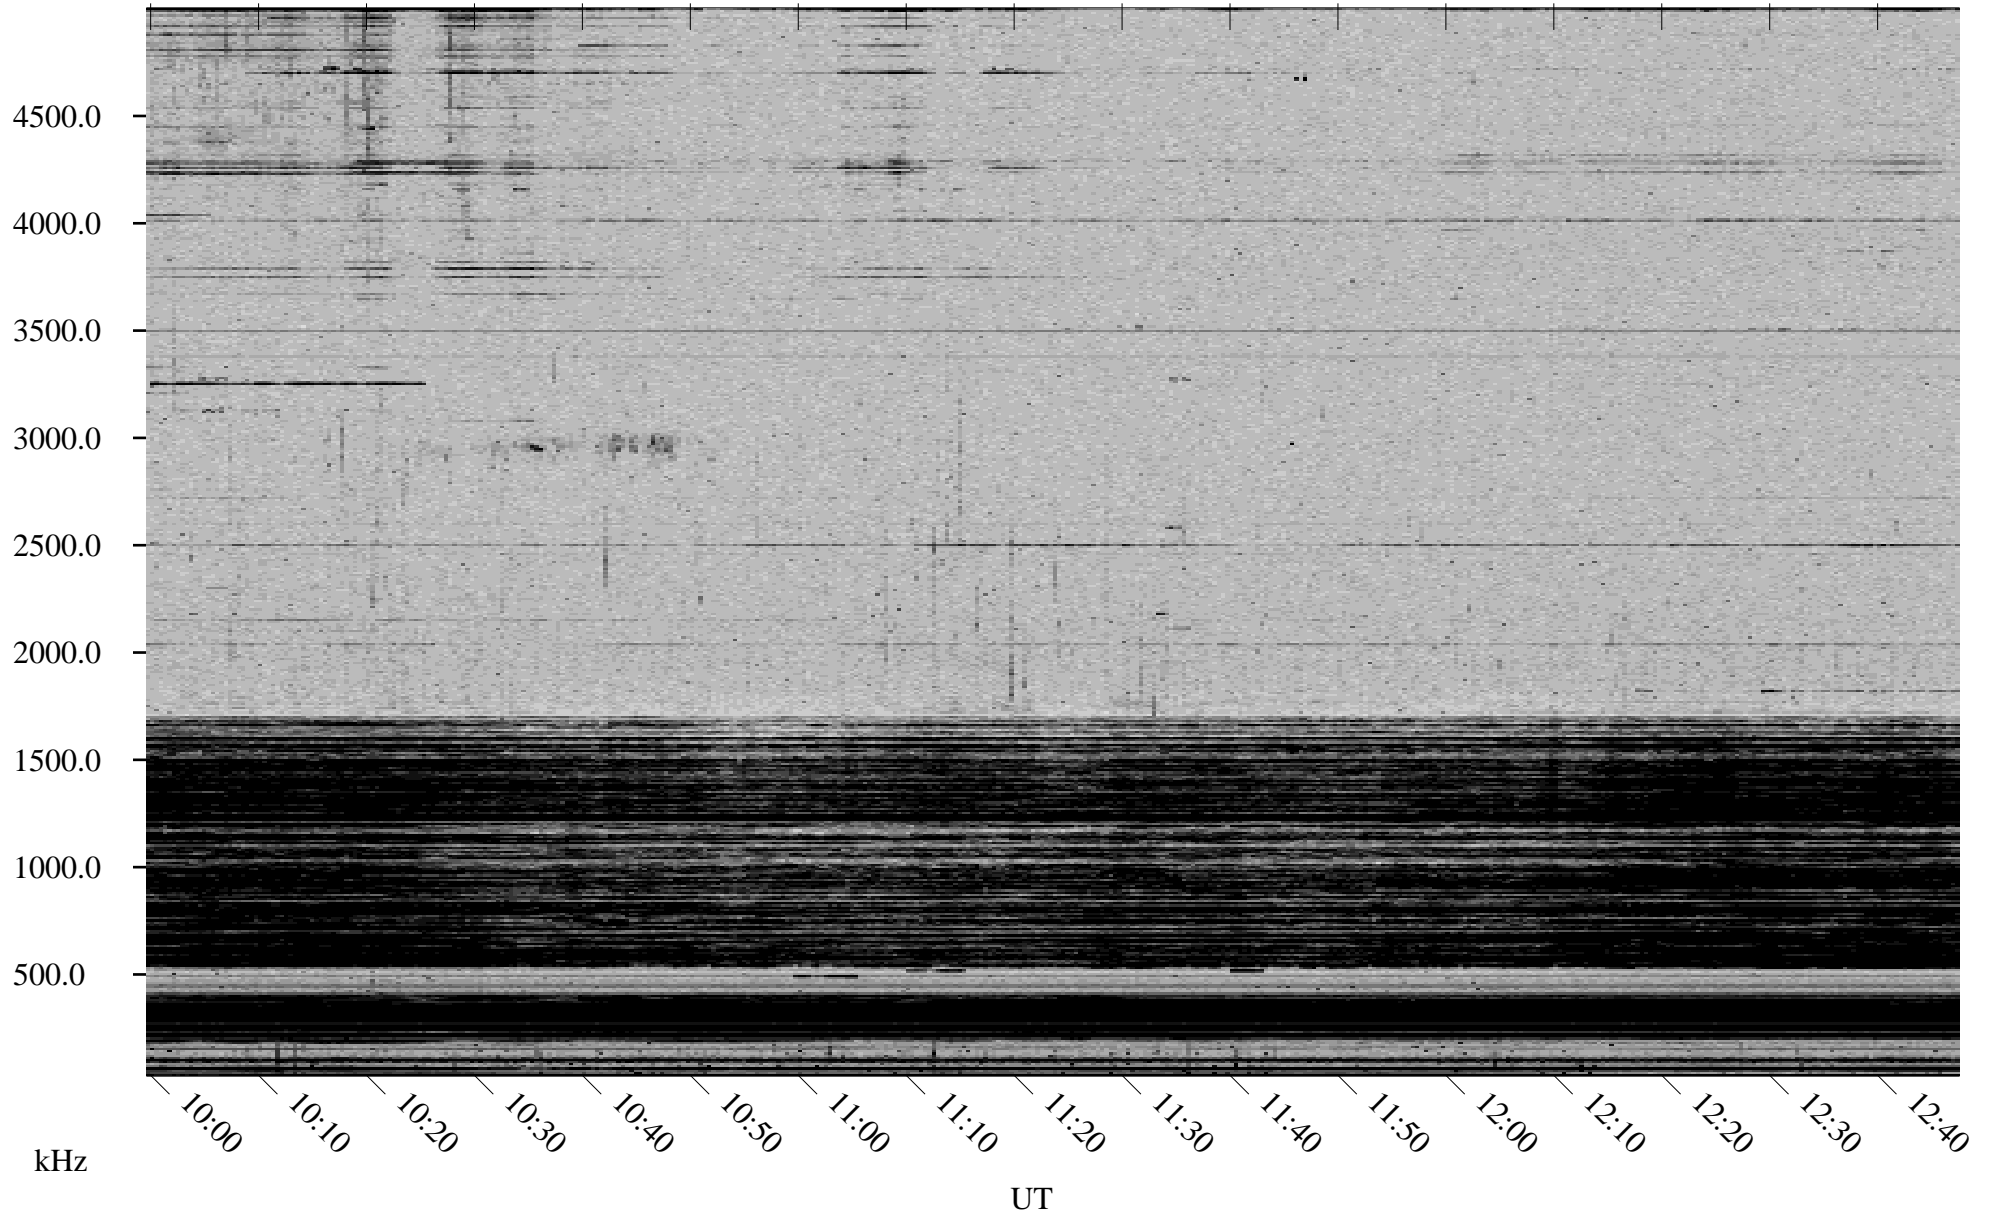

11/14/2002 Churchill, Manitoba

Linear Scale Black = 161 White = 15

ch02318l.r00m max_12

Page 1

11/14/2002 Churchill, Manitoba

Linear Scale Black = 161 White = 15

ch02318l.r00m max_12

Page 2

11/15/2002 Churchill, Manitoba

Linear Scale Black = 161 White = 15

ch02318l.r00m max_12

Page 3

11/15/2002 Churchill, Manitoba

Linear Scale Black = 161 White = 15

ch02318l.r00m max_12

Page 4

11/15/2002 Churchill, Manitoba

Linear Scale Black = 161 White = 15

ch02318l.r00m max_12

Page 5

11/15/2002 Churchill, Manitoba

Linear Scale Black = 161 White = 15

ch02318l.r00m max_12

Page 6

11/15/2002 Churchill, Manitoba

Linear Scale Black = 161 White = 15

ch02318l.r00m max_12

Page 7

11/15/2002 Churchill, Manitoba

Linear Scale Black = 161 White = 15

ch02318l.r00m max_12