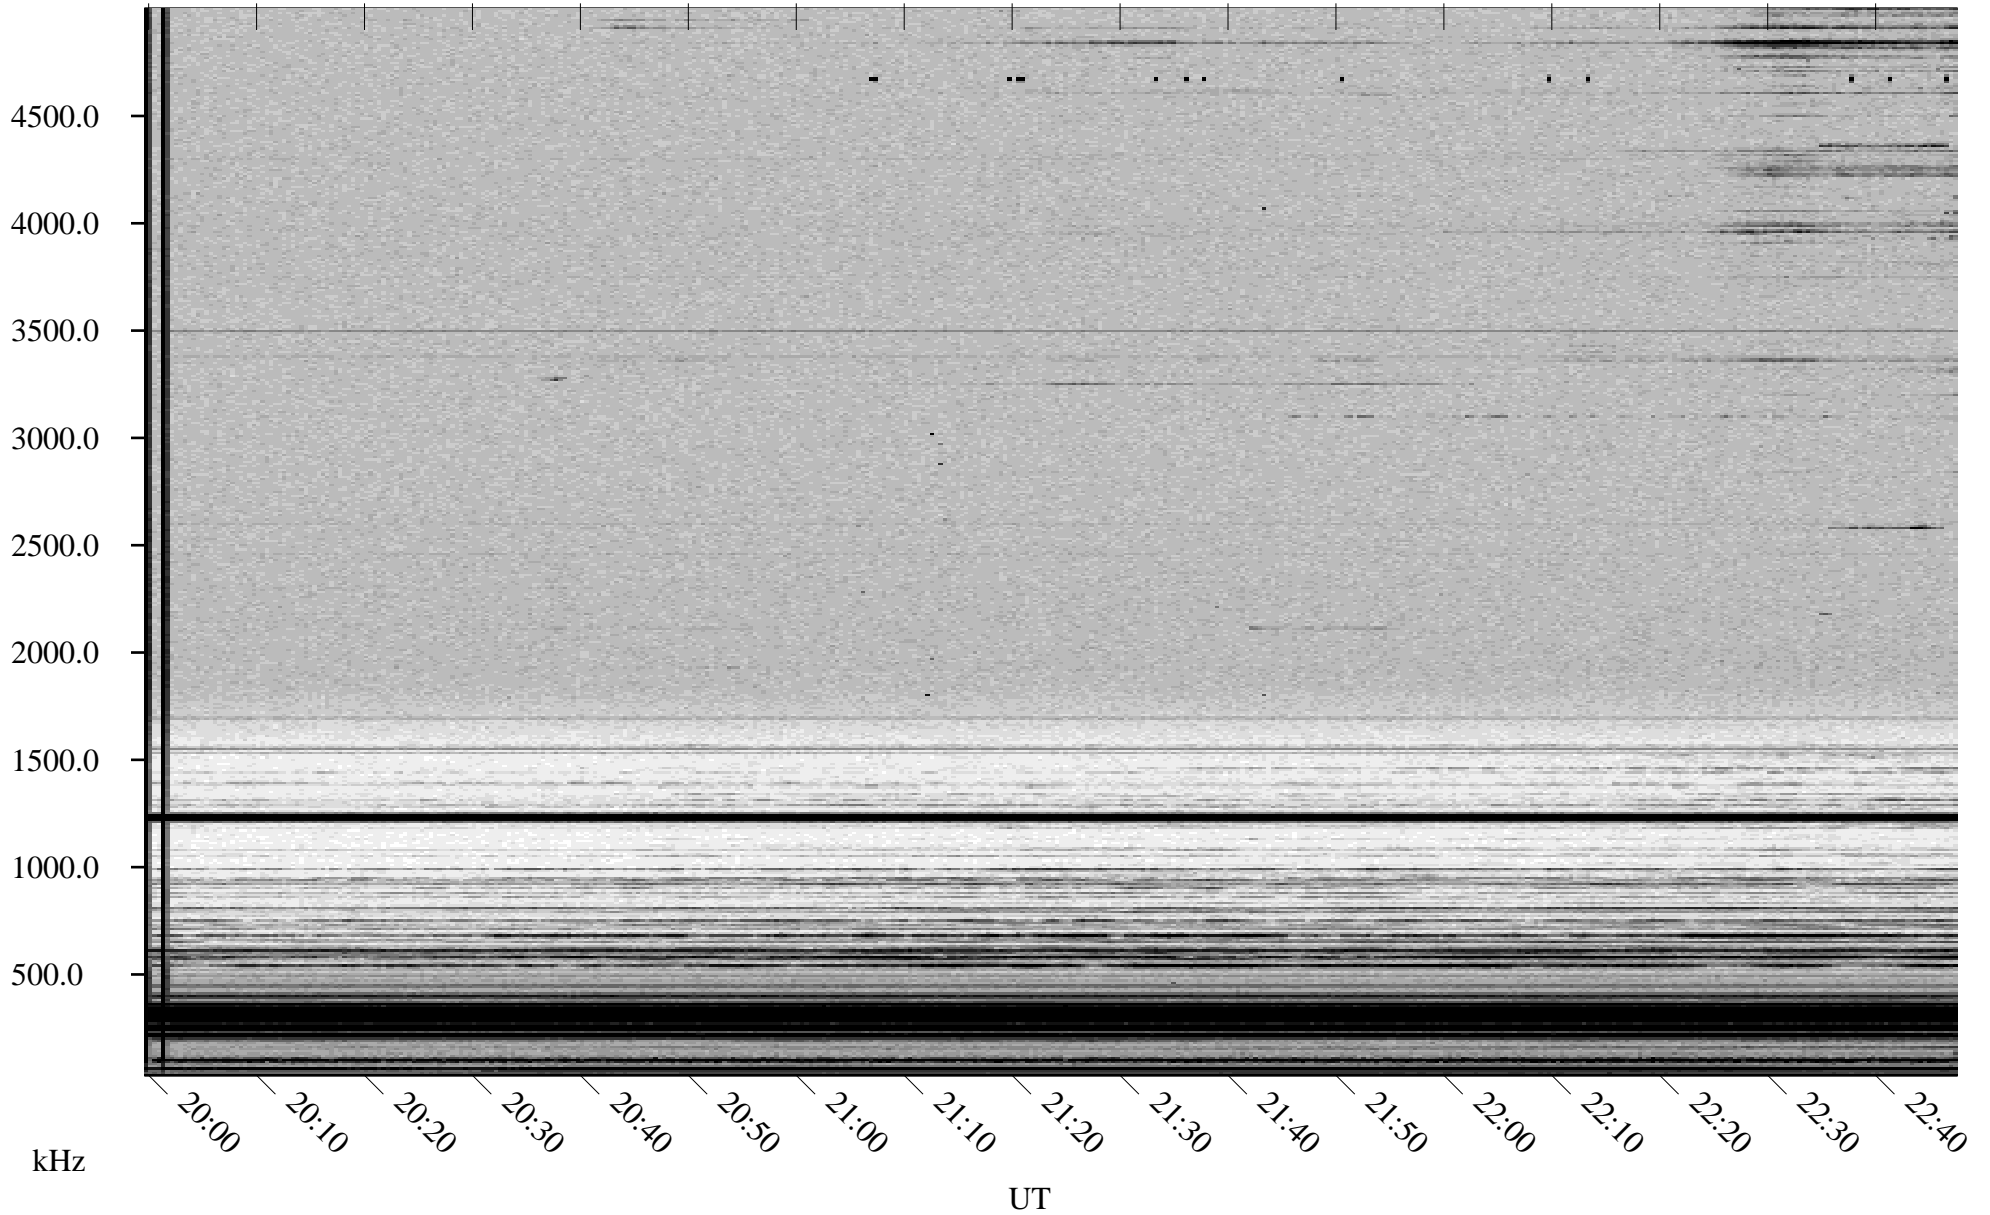

11/14/2002 Churchill, Manitoba

Linear Scale Black = 161 White = 15

ch02318l.r00m max_12

Page 1

11/14/2002 Churchill, Manitoba

Linear Scale Black = 161 White = 15

ch02318l.r00m max_12

Page 2

11/15/2002 Churchill, Manitoba

Linear Scale Black = 161 White = 15

ch02318l.r00m max_12

Page 3

11/15/2002 Churchill, Manitoba

Linear Scale Black = 161 White = 15

ch02318l.r00m max_12

Page 4

11/15/2002 Churchill, Manitoba

Linear Scale Black = 161 White = 15

ch02318l.r00m max_12

Page 5

11/15/2002 Churchill, Manitoba

Linear Scale Black = 161 White = 15

ch02318l.r00m max_12

Page 6

11/15/2002 Churchill, Manitoba

Linear Scale Black = 161 White = 15

ch02318l.r00m max_12

Page 7

11/15/2002 Churchill, Manitoba

Linear Scale Black = 161 White = 15

ch02318l.r00m max_12