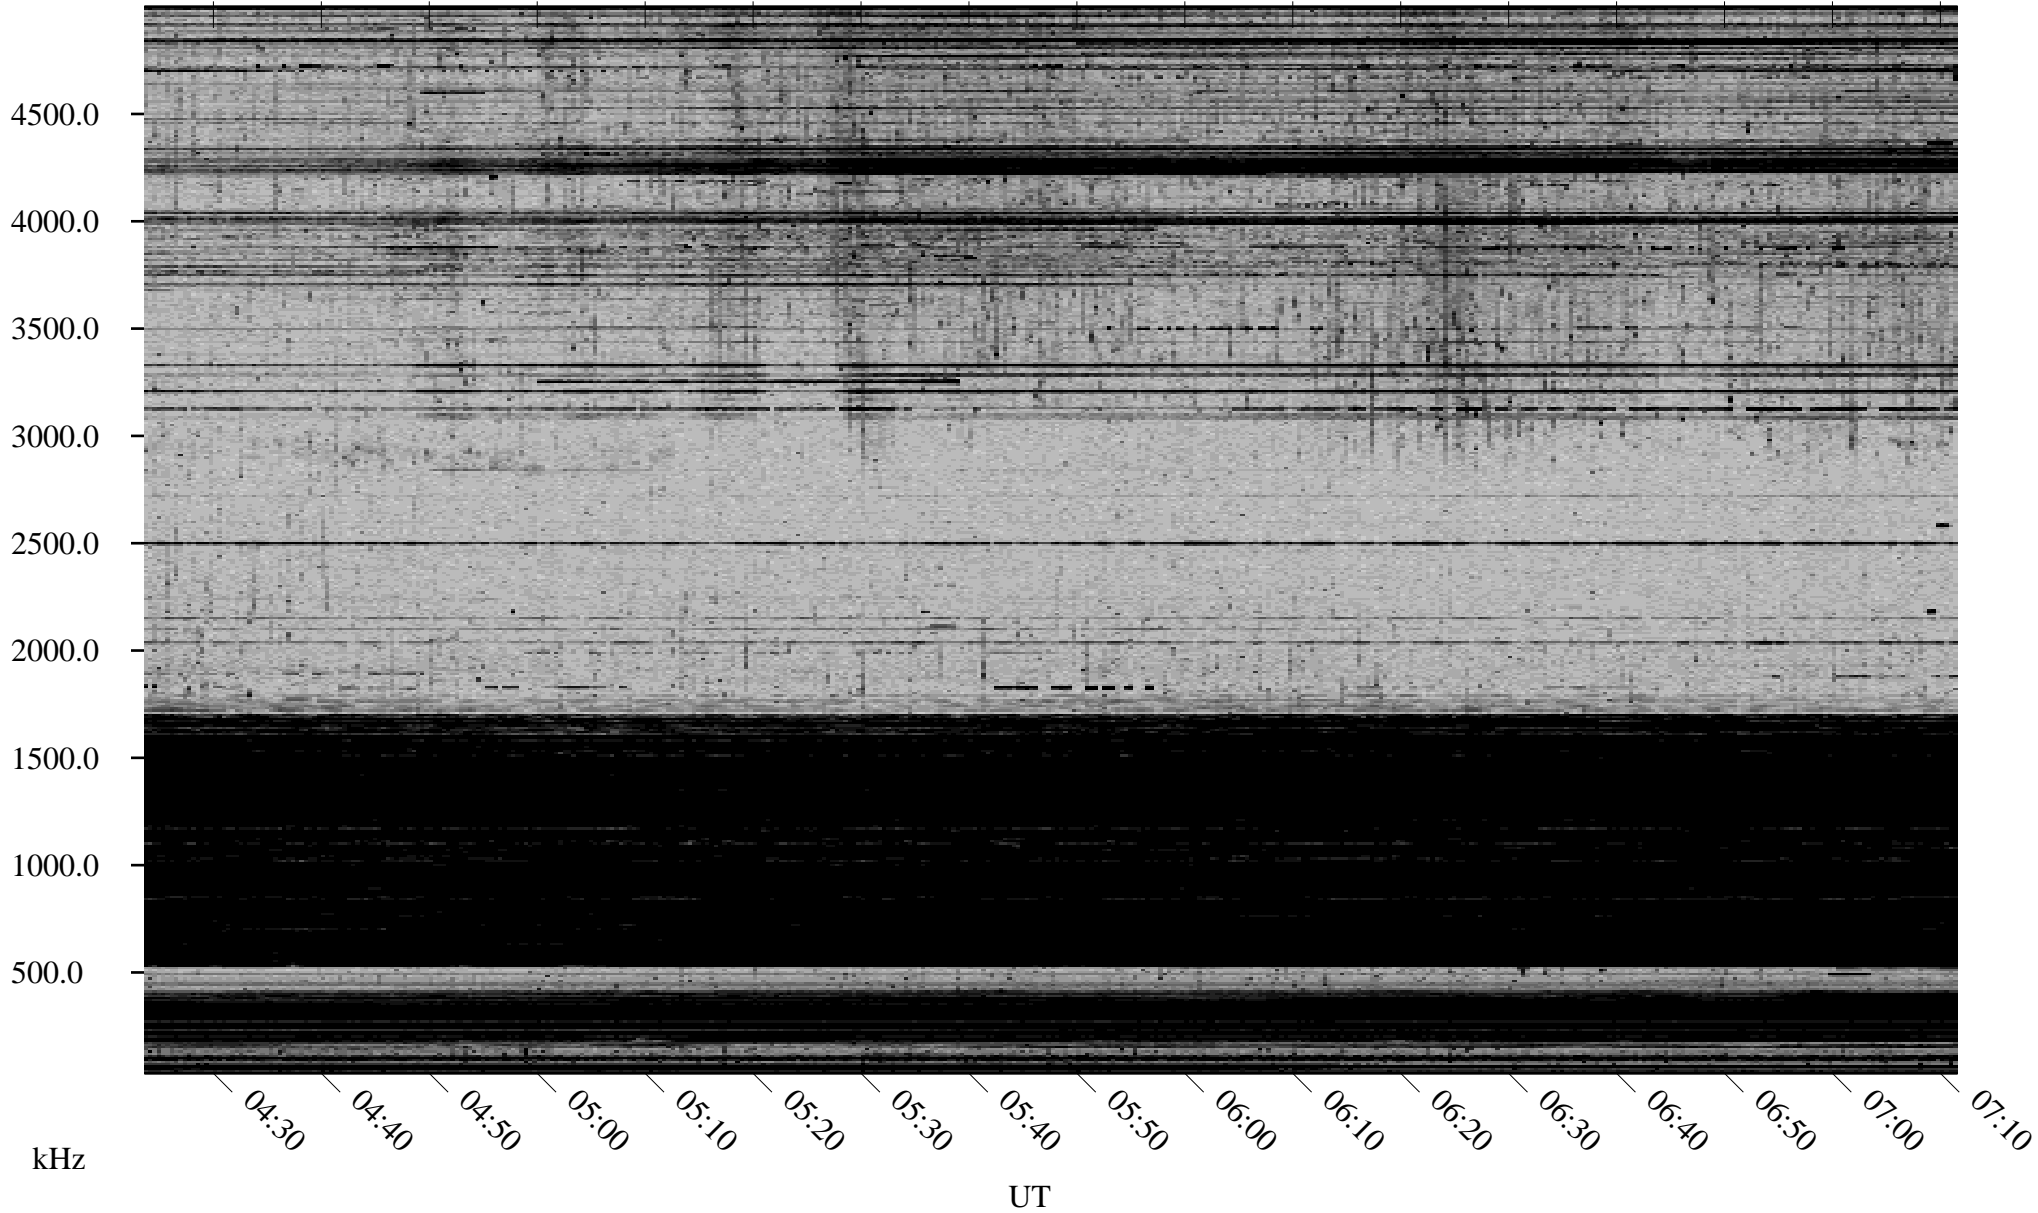

11/14/2002 Churchill, Manitoba

Linear Scale Black = 161 White = 15

ch02318l.r00m max_12

Page 1

11/14/2002 Churchill, Manitoba

Linear Scale Black = 161 White = 15

ch02318l.r00m max_12

Page 2

11/15/2002 Churchill, Manitoba

Linear Scale Black = 161 White = 15

ch02318l.r00m max_12

Page 3

11/15/2002 Churchill, Manitoba

Linear Scale Black = 161 White = 15

ch02318l.r00m max_12

Page 4

11/15/2002 Churchill, Manitoba

Linear Scale Black = 161 White = 15

ch02318l.r00m max_12

Page 5

11/15/2002 Churchill, Manitoba

Linear Scale Black = 161 White = 15

ch02318l.r00m max_12

Page 6

11/15/2002 Churchill, Manitoba

Linear Scale Black = 161 White = 15

ch02318l.r00m max_12

Page 7

11/15/2002 Churchill, Manitoba

Linear Scale Black = 161 White = 15

ch02318l.r00m max_12