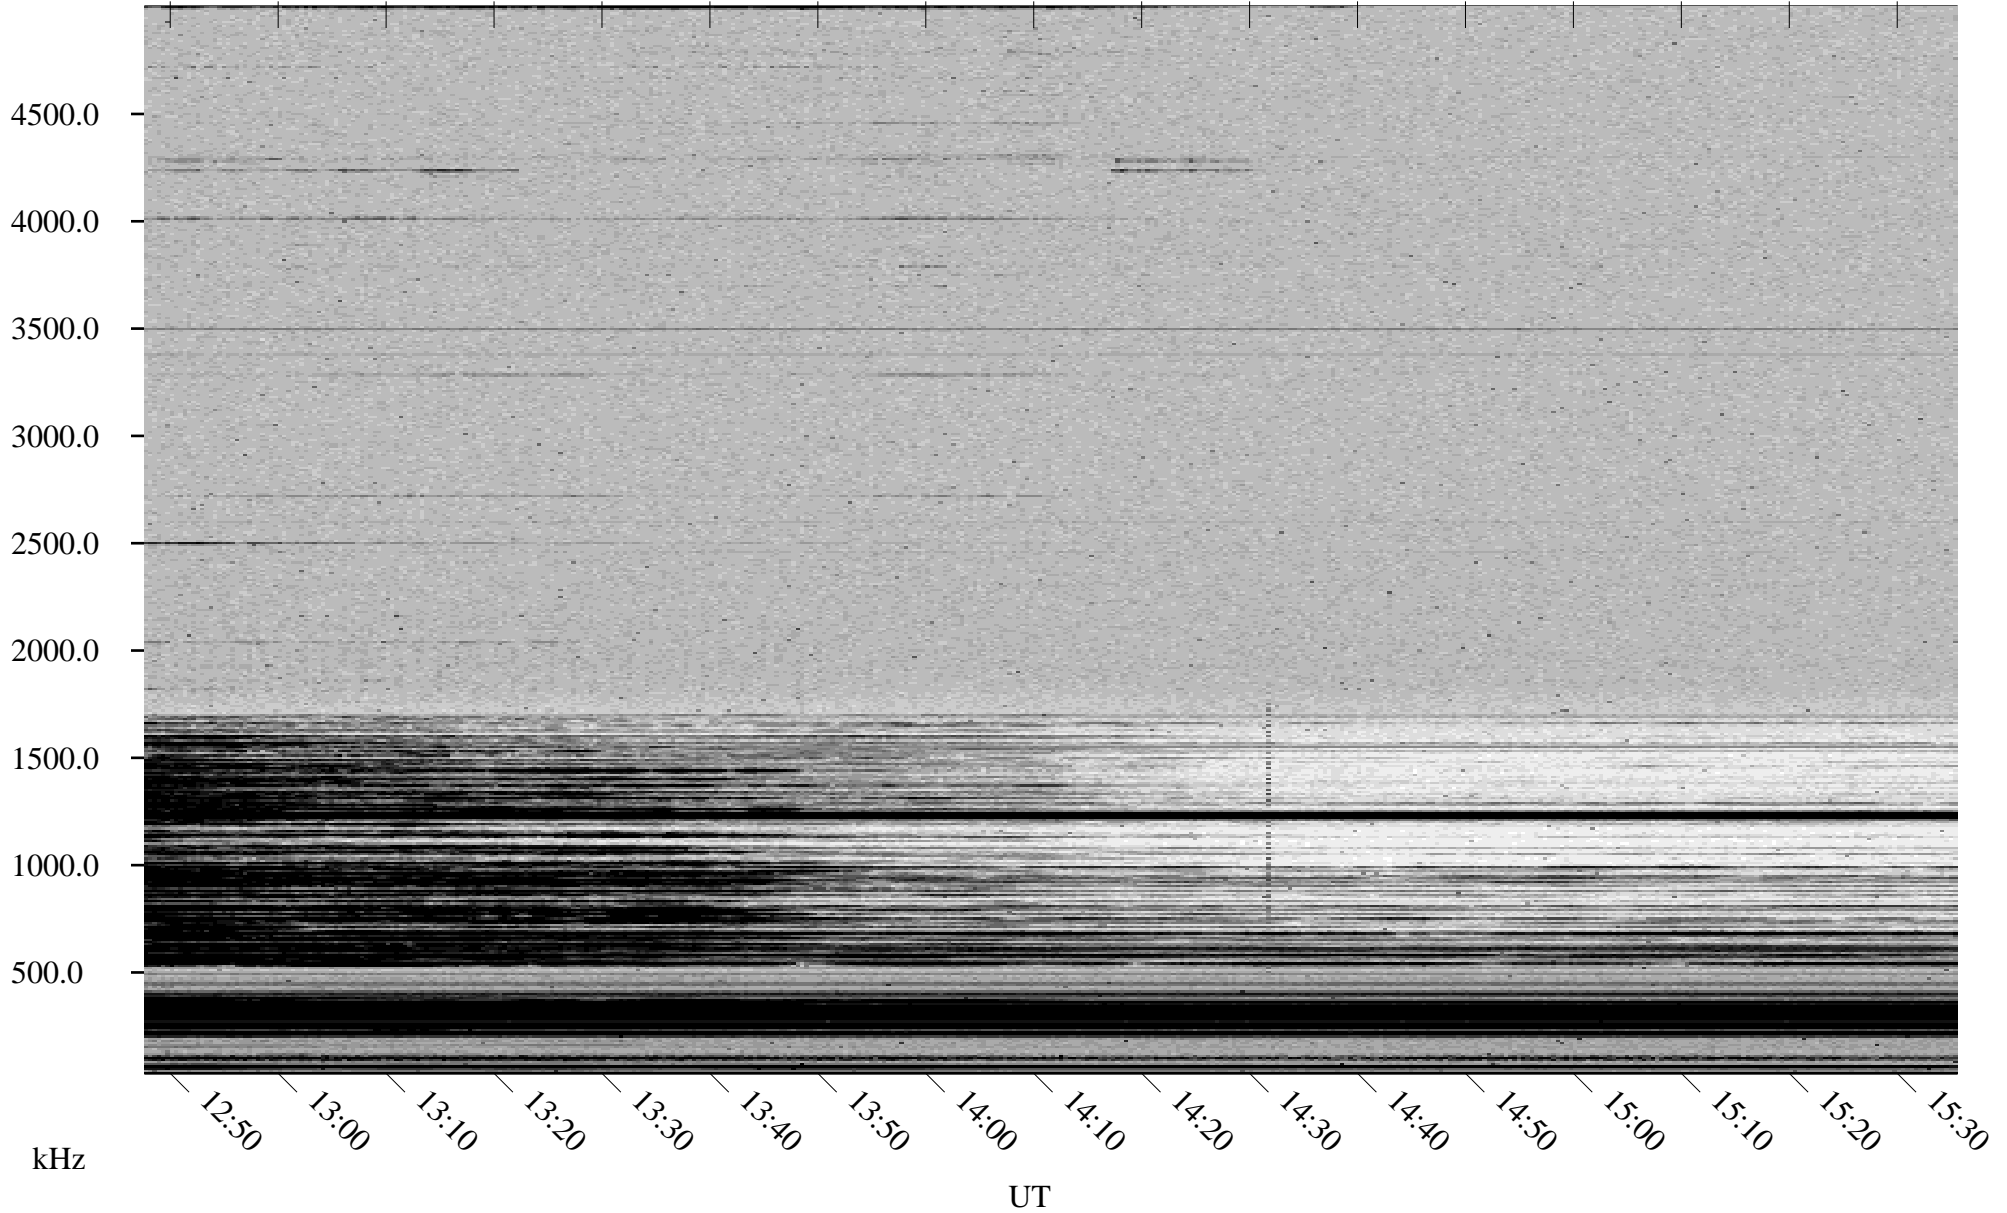

11/14/2002 Churchill, Manitoba

Linear Scale Black = 161 White = 15

ch02318l.r00m max_12

Page 1

11/14/2002 Churchill, Manitoba

Linear Scale Black = 161 White = 15

ch02318l.r00m max_12

Page 2

11/15/2002 Churchill, Manitoba

Linear Scale Black = 161 White = 15

ch02318l.r00m max_12

Page 3

11/15/2002 Churchill, Manitoba

Linear Scale Black = 161 White = 15

ch02318l.r00m max_12

Page 4

11/15/2002 Churchill, Manitoba

Linear Scale Black = 161 White = 15

ch02318l.r00m max_12

Page 5

11/15/2002 Churchill, Manitoba

Linear Scale Black = 161 White = 15

ch02318l.r00m max_12

Page 6

11/15/2002 Churchill, Manitoba

Linear Scale Black = 161 White = 15

ch02318l.r00m max_12

Page 7

11/15/2002 Churchill, Manitoba

Linear Scale Black = 161 White = 15

ch02318l.r00m max_12