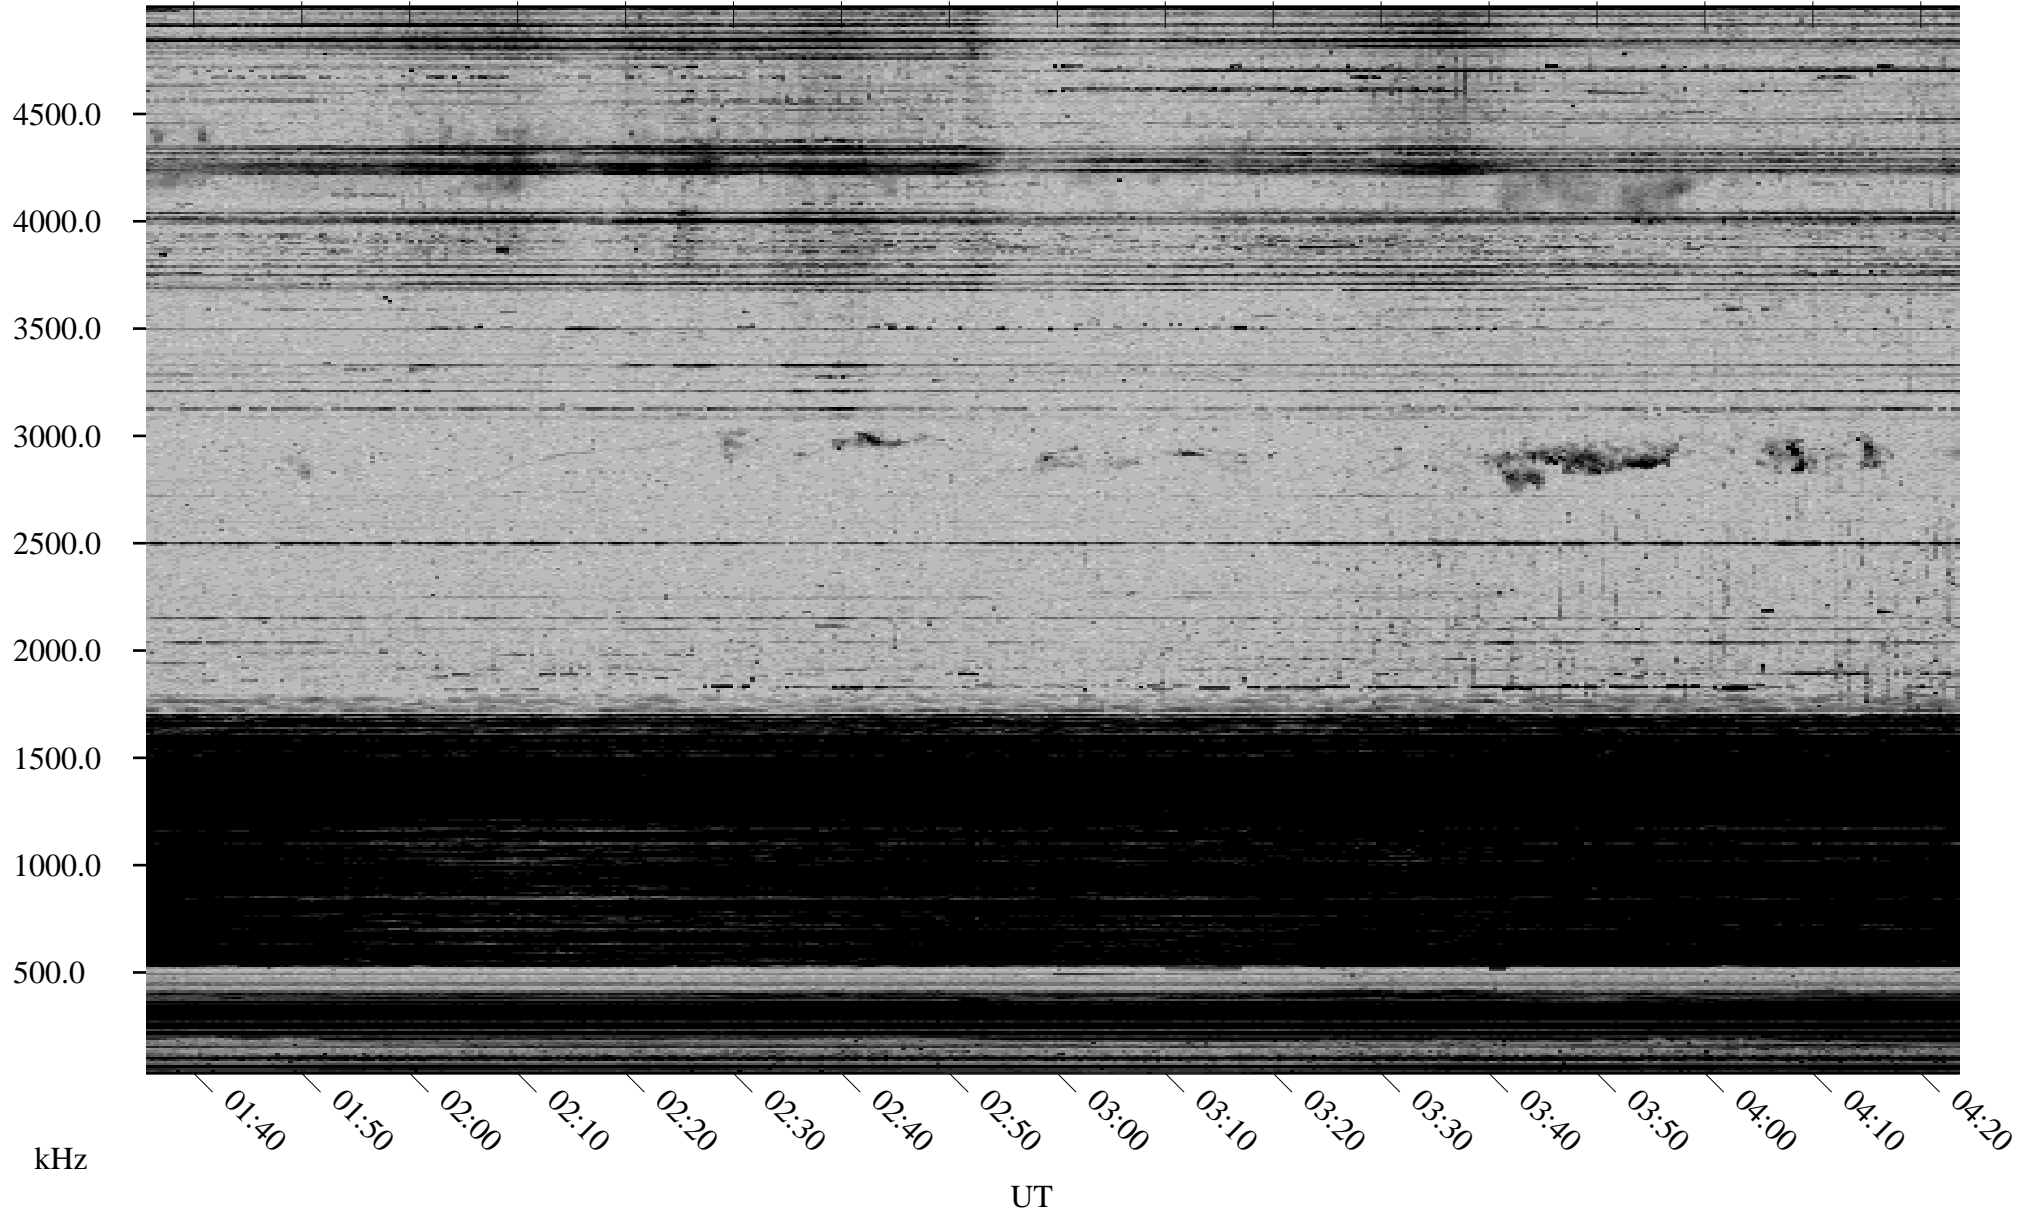

11/14/2002 Churchill, Manitoba

Linear Scale Black = 161 White = 15

ch02318l.r00m max_12

Page 1

11/14/2002 Churchill, Manitoba

Linear Scale Black = 161 White = 15

ch02318l.r00m max_12

Page 2

11/15/2002 Churchill, Manitoba

Linear Scale Black = 161 White = 15

ch02318l.r00m max_12

Page 3

11/15/2002 Churchill, Manitoba

Linear Scale Black = 161 White = 15

ch02318l.r00m max_12

Page 4

11/15/2002 Churchill, Manitoba

Linear Scale Black = 161 White = 15

ch02318l.r00m max_12

Page 5

11/15/2002 Churchill, Manitoba

Linear Scale Black = 161 White = 15

ch02318l.r00m max_12

Page 6

11/15/2002 Churchill, Manitoba

Linear Scale Black = 161 White = 15

ch02318l.r00m max_12

Page 7

11/15/2002 Churchill, Manitoba

Linear Scale Black = 161 White = 15

ch02318l.r00m max_12