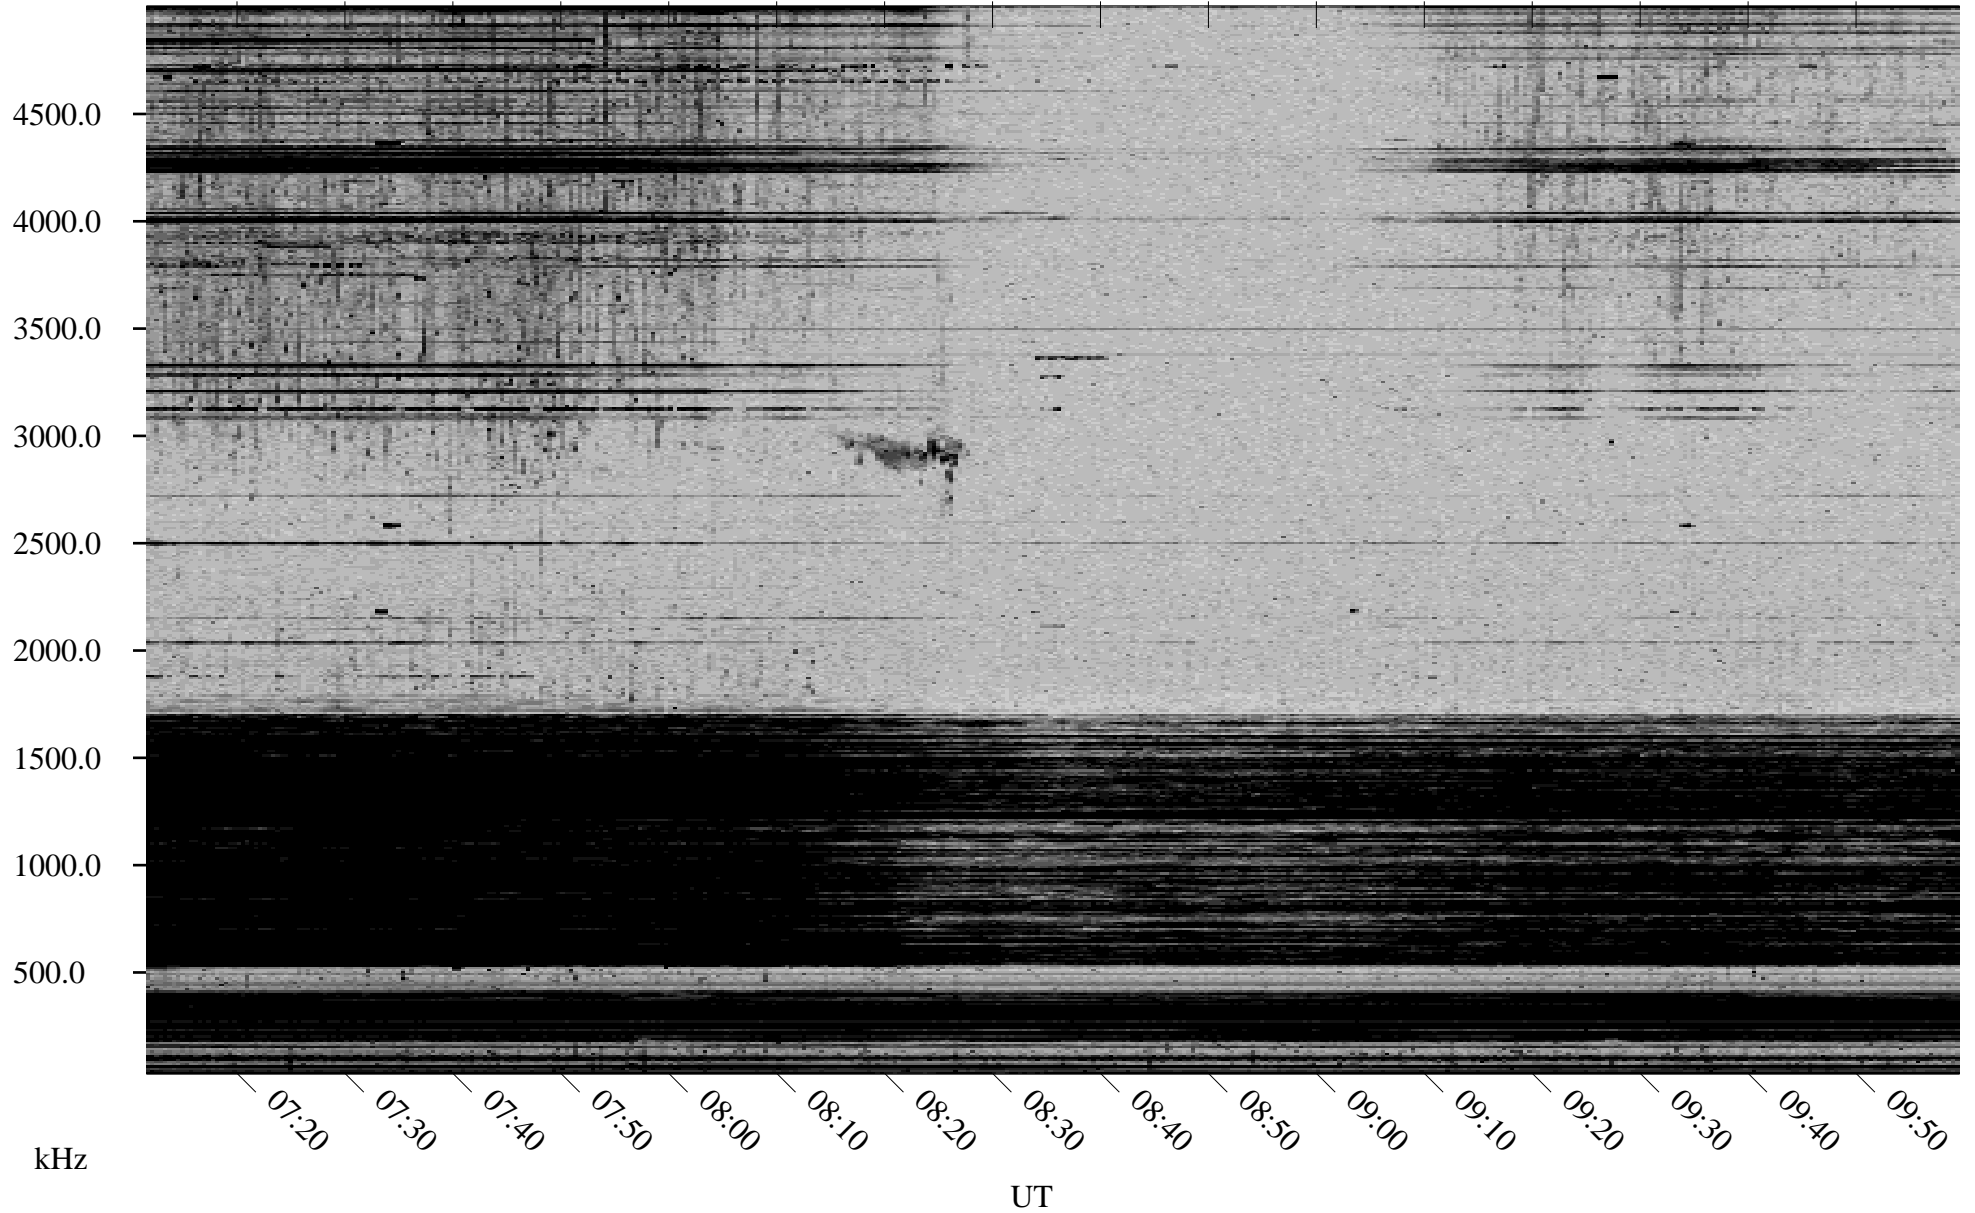

11/14/2002 Churchill, Manitoba

Linear Scale Black = 161 White = 15

ch02318l.r00m max_12

Page 1

11/14/2002 Churchill, Manitoba

Linear Scale Black = 161 White = 15

ch02318l.r00m max_12

Page 2

11/15/2002 Churchill, Manitoba

Linear Scale Black = 161 White = 15

ch02318l.r00m max_12

Page 3

11/15/2002 Churchill, Manitoba

Linear Scale Black = 161 White = 15

ch02318l.r00m max_12

Page 4

11/15/2002 Churchill, Manitoba

Linear Scale Black = 161 White = 15

ch02318l.r00m max_12

Page 5

11/15/2002 Churchill, Manitoba

Linear Scale Black = 161 White = 15

ch02318l.r00m max_12

Page 6

11/15/2002 Churchill, Manitoba

Linear Scale Black = 161 White = 15

ch02318l.r00m max_12

Page 7

11/15/2002 Churchill, Manitoba

Linear Scale Black = 161 White = 15

ch02318l.r00m max_12