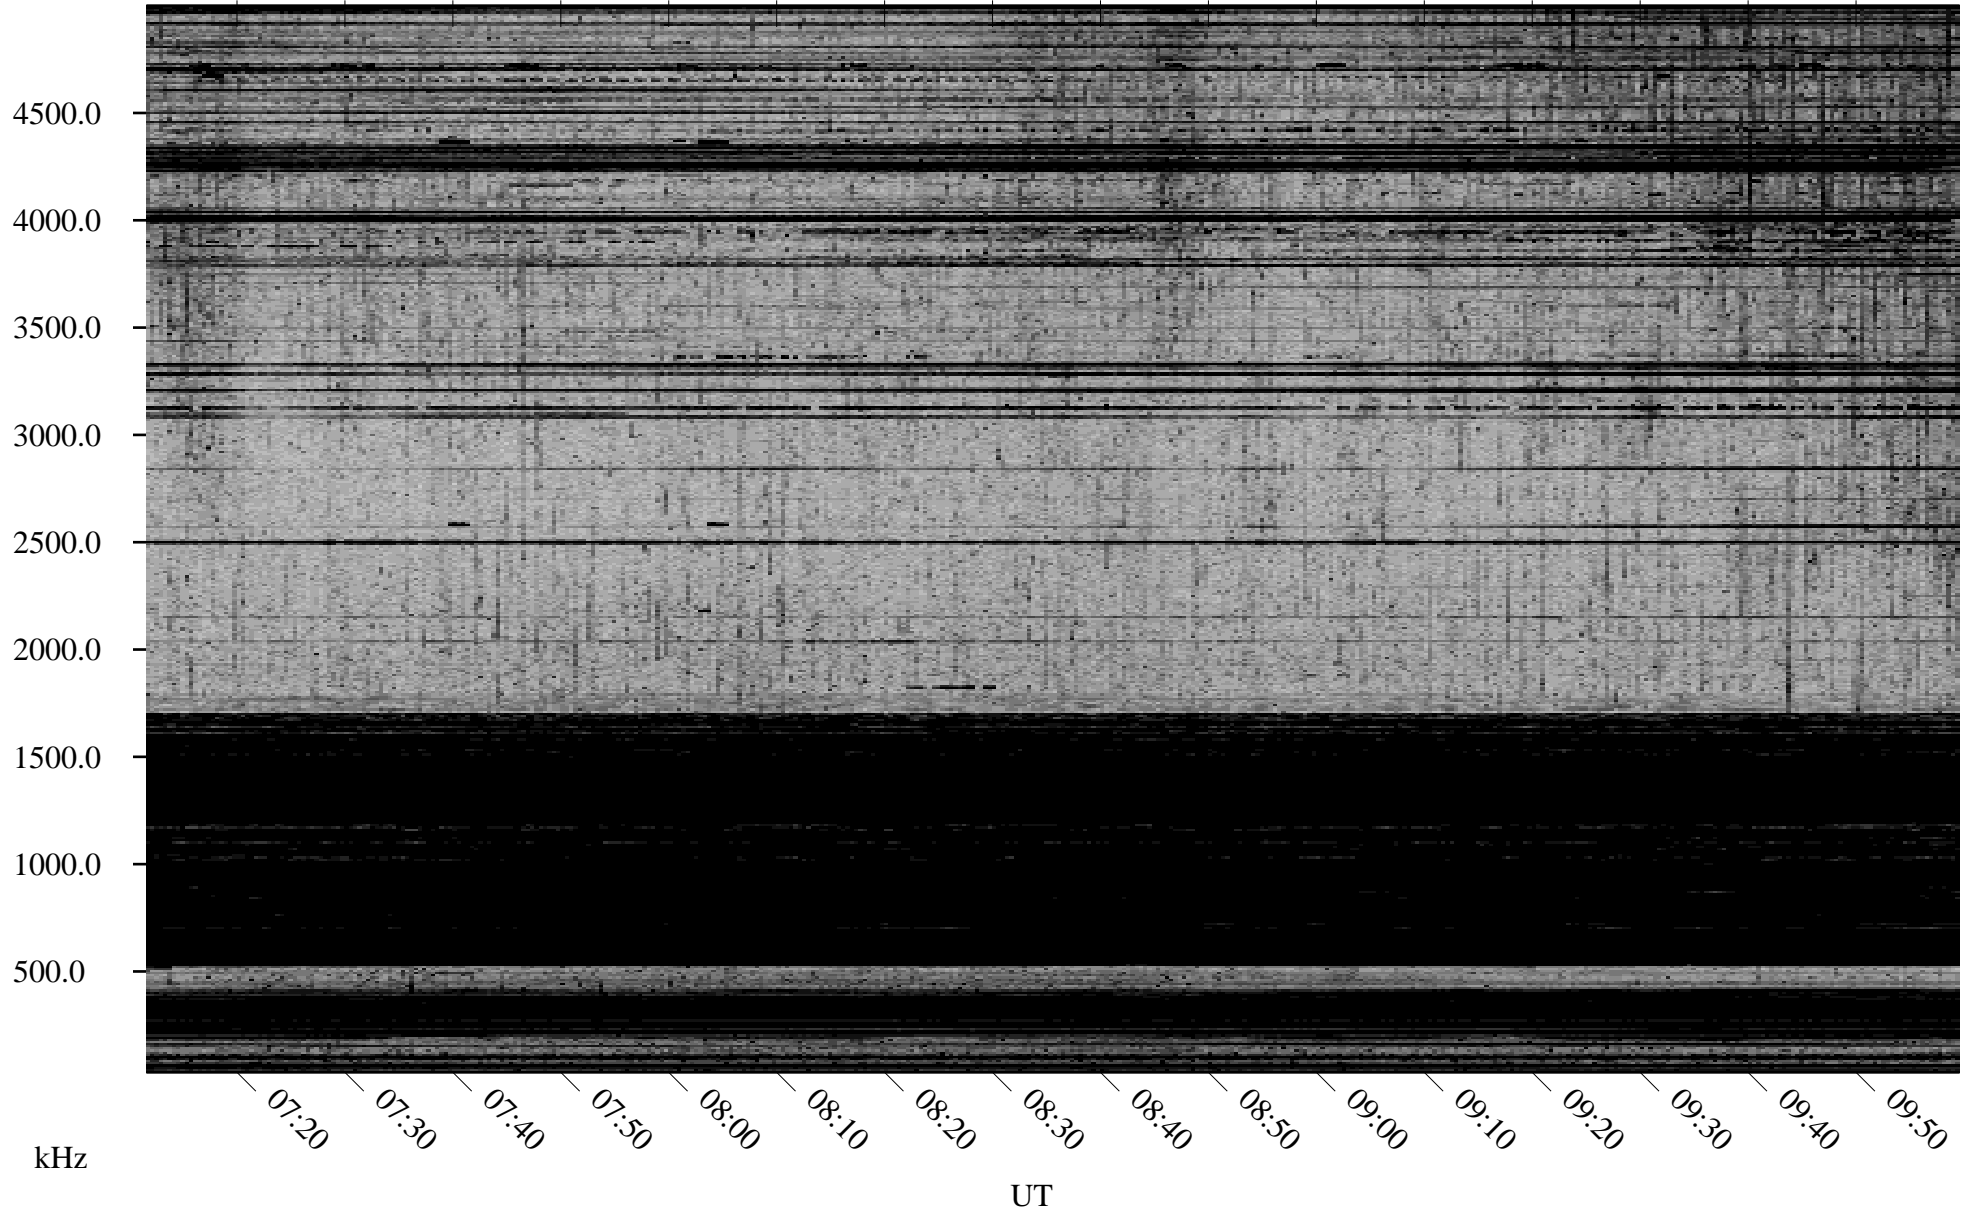

11/15/2002 Churchill, Manitoba

Linear Scale Black = 161 White = 15

ch02319l.r00m max_12

Page 1

11/15/2002 Churchill, Manitoba

Linear Scale Black = 161 White = 15

ch02319l.r00m max_12

Page 2

11/16/2002 Churchill, Manitoba

Linear Scale Black = 161 White = 15

ch02319l.r00m max_12

Page 3

11/16/2002 Churchill, Manitoba

Linear Scale Black = 161 White = 15

ch02319l.r00m max_12

Page 4

11/16/2002 Churchill, Manitoba

Linear Scale Black = 161 White = 15

ch02319l.r00m max_12

Page 5

11/16/2002 Churchill, Manitoba

Linear Scale Black = 161 White = 15

ch02319l.r00m max_12

Page 6

11/16/2002 Churchill, Manitoba

Linear Scale Black = 161 White = 15

ch02319l.r00m max_12

Page 7

11/16/2002 Churchill, Manitoba

Linear Scale Black = 161 White = 15

ch02319l.r00m max_12