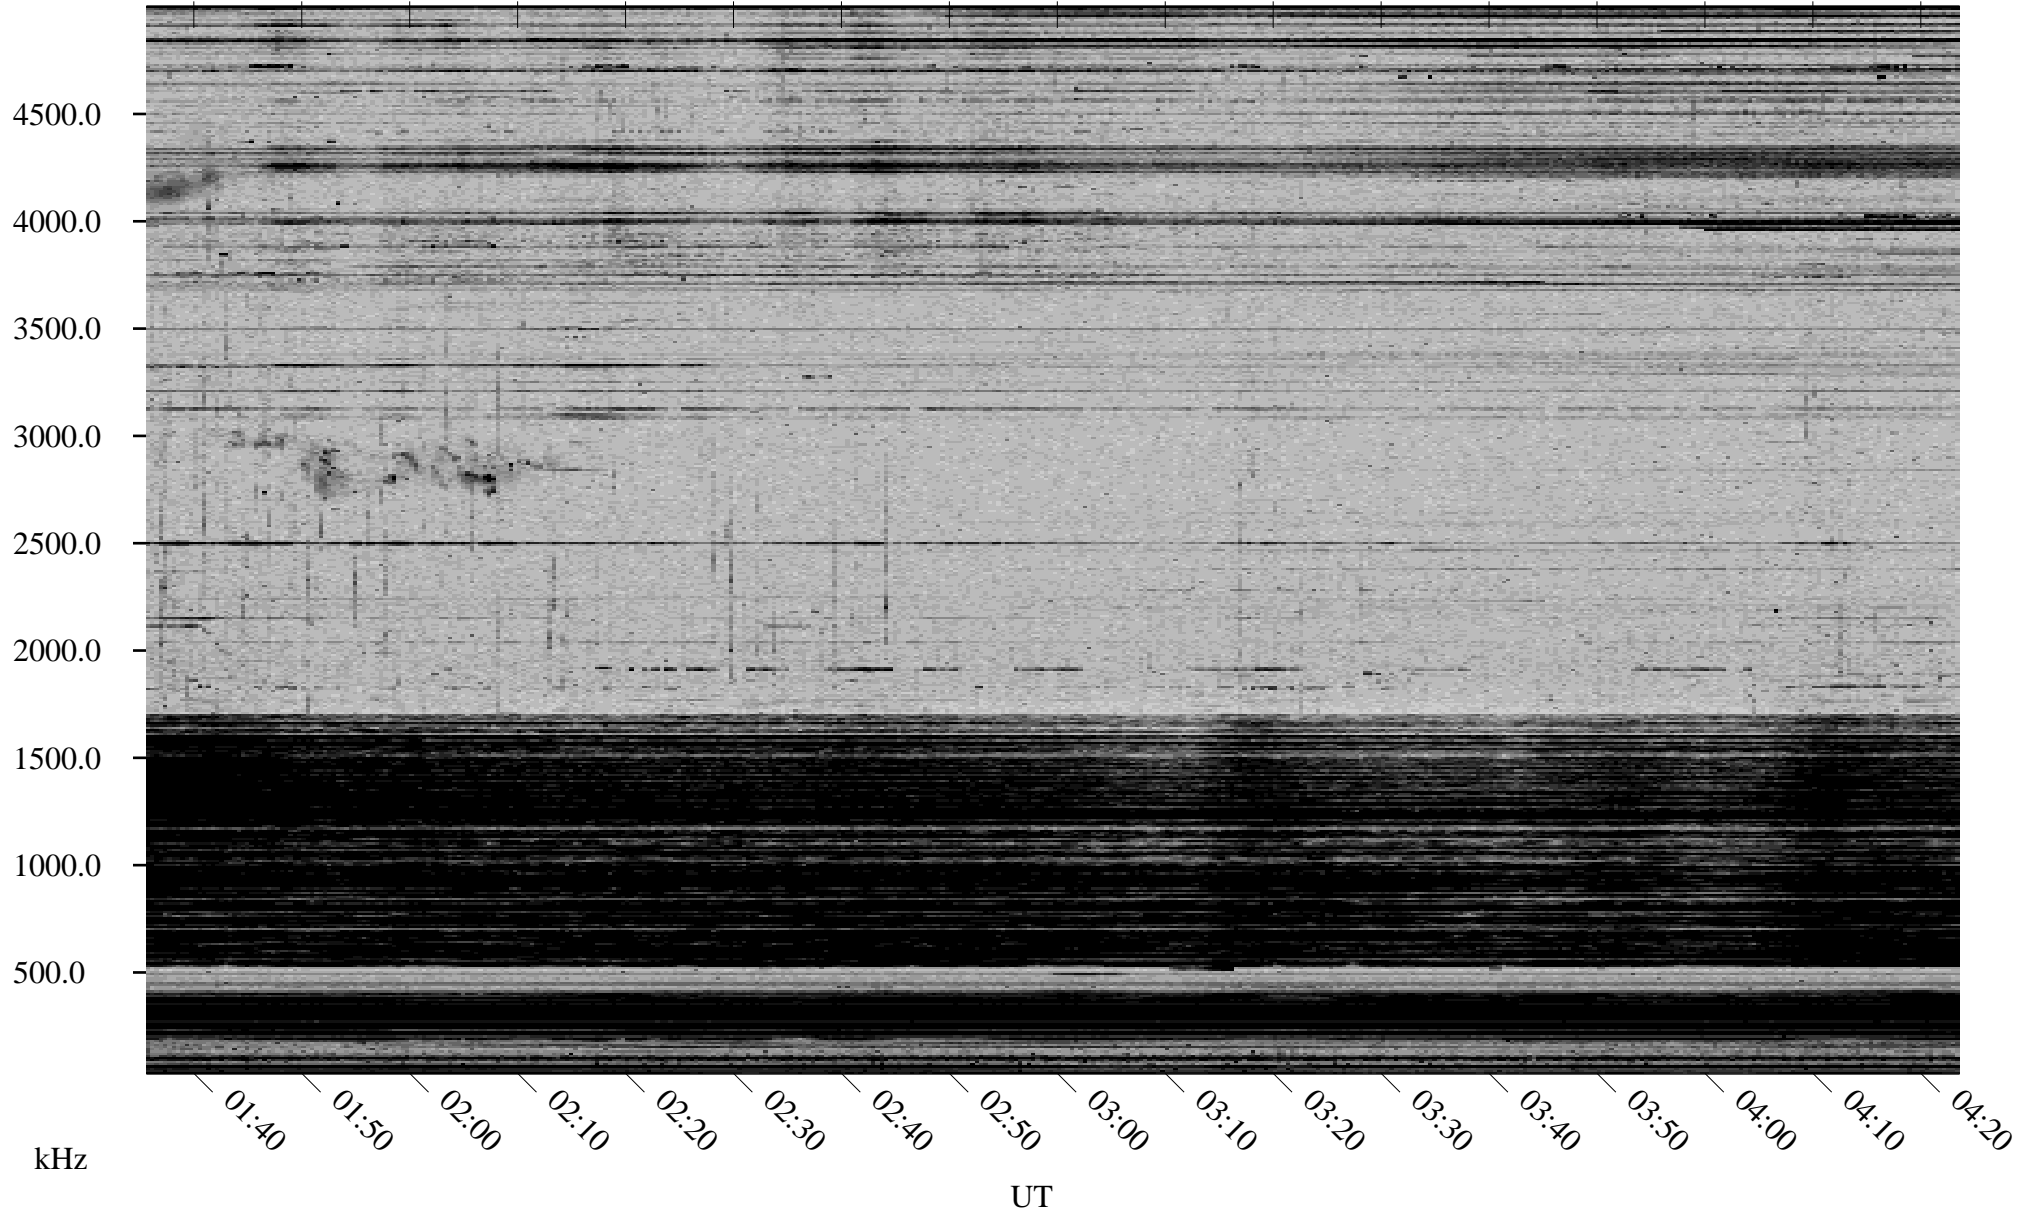

11/15/2002 Churchill, Manitoba

Linear Scale Black = 161 White = 15

ch02319l.r00m max_12

Page 1

11/15/2002 Churchill, Manitoba

Linear Scale Black = 161 White = 15

ch02319l.r00m max_12

Page 2

11/16/2002 Churchill, Manitoba

Linear Scale Black = 161 White = 15

ch02319l.r00m max_12

Page 3

11/16/2002 Churchill, Manitoba

Linear Scale Black = 161 White = 15

ch02319l.r00m max_12

Page 4

11/16/2002 Churchill, Manitoba

Linear Scale Black = 161 White = 15

ch02319l.r00m max_12

Page 5

11/16/2002 Churchill, Manitoba

Linear Scale Black = 161 White = 15

ch02319l.r00m max_12

Page 6

11/16/2002 Churchill, Manitoba

Linear Scale Black = 161 White = 15

ch02319l.r00m max_12

Page 7

11/16/2002 Churchill, Manitoba

Linear Scale Black = 161 White = 15

ch02319l.r00m max_12