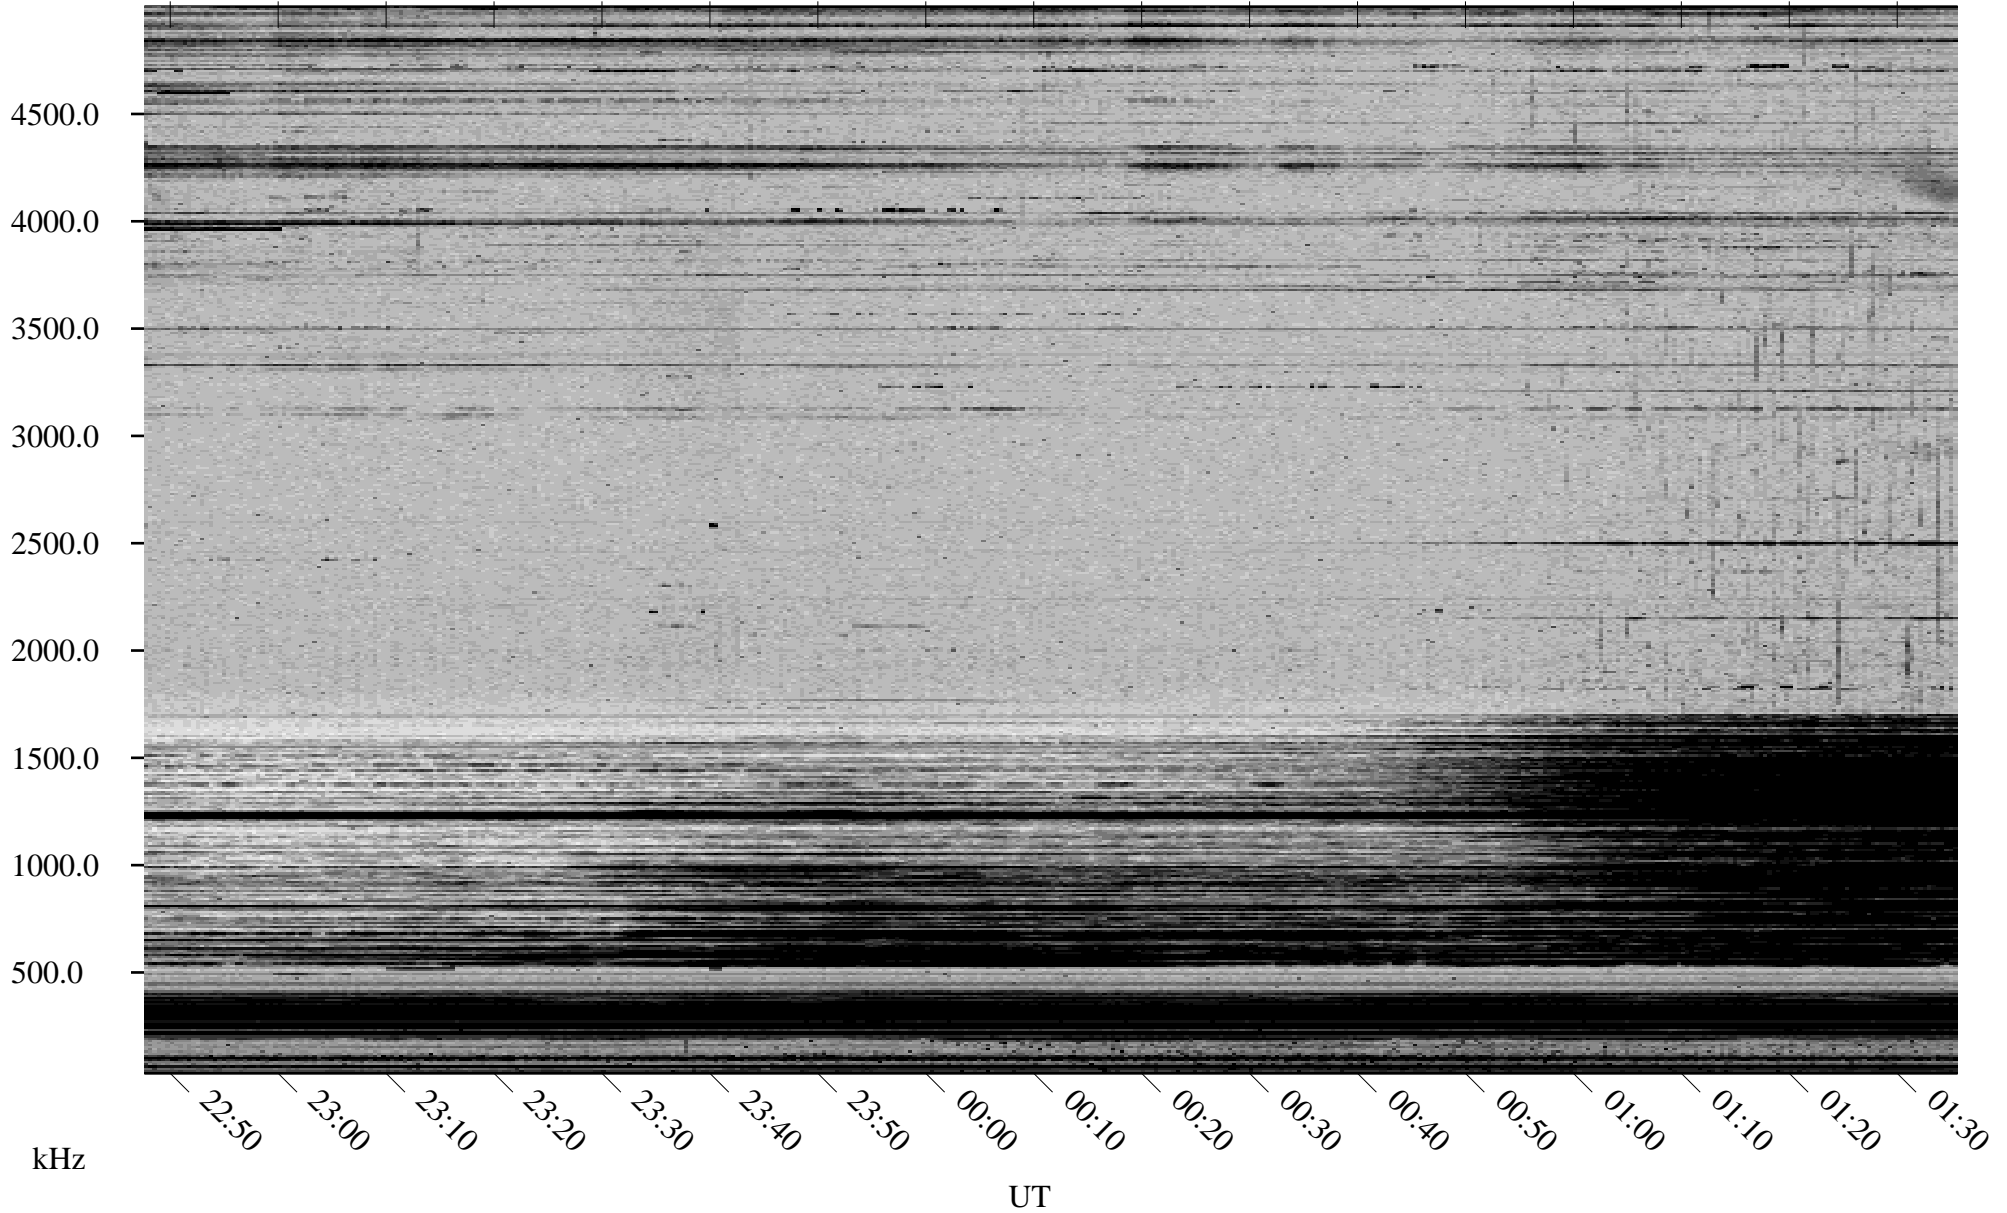

11/15/2002 Churchill, Manitoba

Linear Scale Black = 161 White = 15

ch02319l.r00m max_12

Page 1

11/15/2002 Churchill, Manitoba

Linear Scale Black = 161 White = 15

ch02319l.r00m max_12

Page 2

11/16/2002 Churchill, Manitoba

Linear Scale Black = 161 White = 15

ch02319l.r00m max_12

Page 3

11/16/2002 Churchill, Manitoba

Linear Scale Black = 161 White = 15

ch02319l.r00m max_12

Page 4

11/16/2002 Churchill, Manitoba

Linear Scale Black = 161 White = 15

ch02319l.r00m max_12

Page 5

11/16/2002 Churchill, Manitoba

Linear Scale Black = 161 White = 15

ch02319l.r00m max_12

Page 6

11/16/2002 Churchill, Manitoba

Linear Scale Black = 161 White = 15

ch02319l.r00m max_12

Page 7

11/16/2002 Churchill, Manitoba

Linear Scale Black = 161 White = 15

ch02319l.r00m max_12