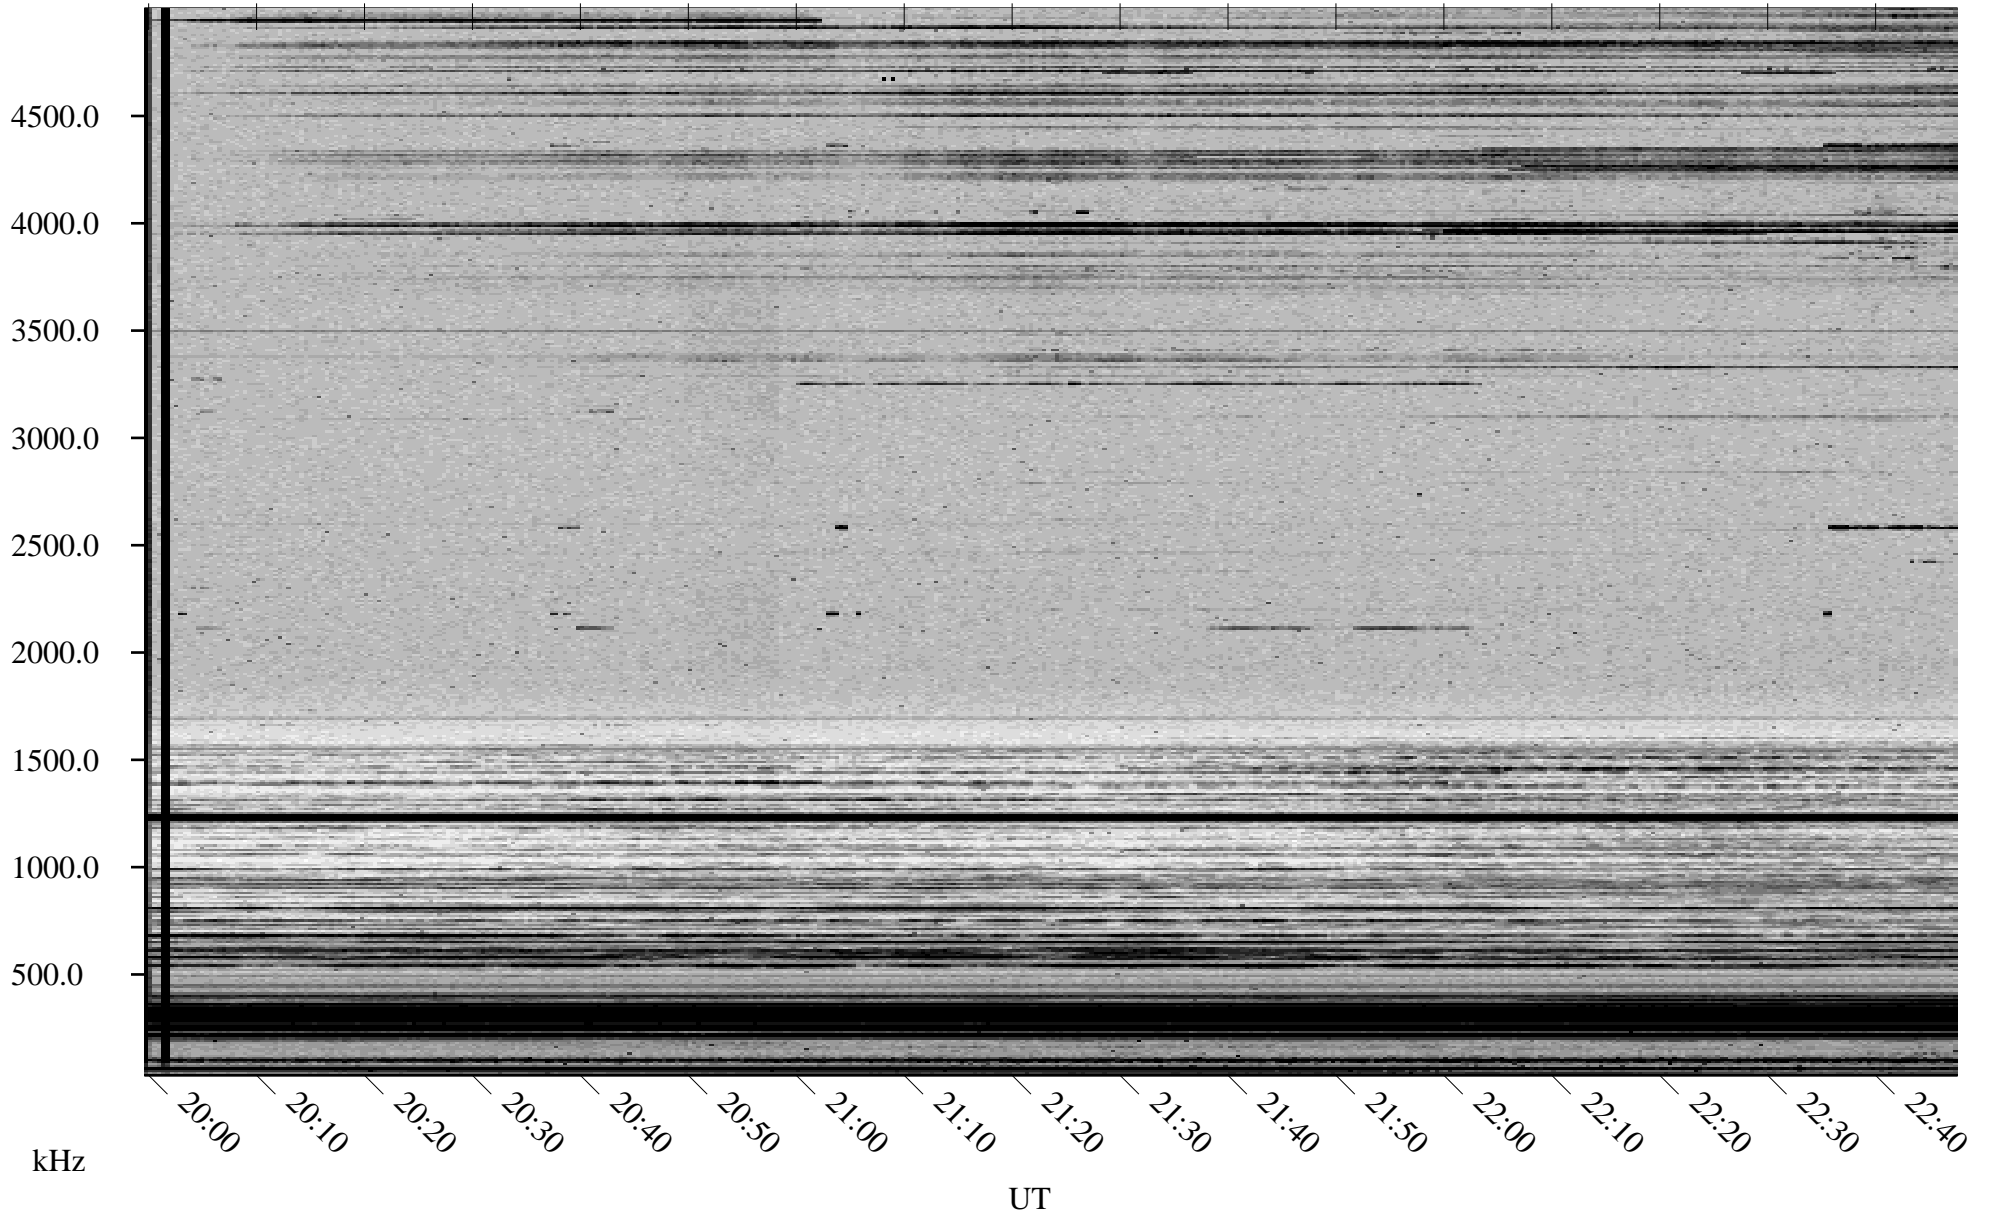

11/15/2002 Churchill, Manitoba

Linear Scale Black = 161 White = 15

ch02319l.r00m max_12

Page 1

11/15/2002 Churchill, Manitoba

Linear Scale Black = 161 White = 15

ch02319l.r00m max_12

Page 2

11/16/2002 Churchill, Manitoba

Linear Scale Black = 161 White = 15

ch02319l.r00m max_12

Page 3

11/16/2002 Churchill, Manitoba

Linear Scale Black = 161 White = 15

ch02319l.r00m max_12

Page 4

11/16/2002 Churchill, Manitoba

Linear Scale Black = 161 White = 15

ch02319l.r00m max_12

Page 5

11/16/2002 Churchill, Manitoba

Linear Scale Black = 161 White = 15

ch02319l.r00m max_12

Page 6

11/16/2002 Churchill, Manitoba

Linear Scale Black = 161 White = 15

ch02319l.r00m max_12

Page 7

11/16/2002 Churchill, Manitoba

Linear Scale Black = 161 White = 15

ch02319l.r00m max_12