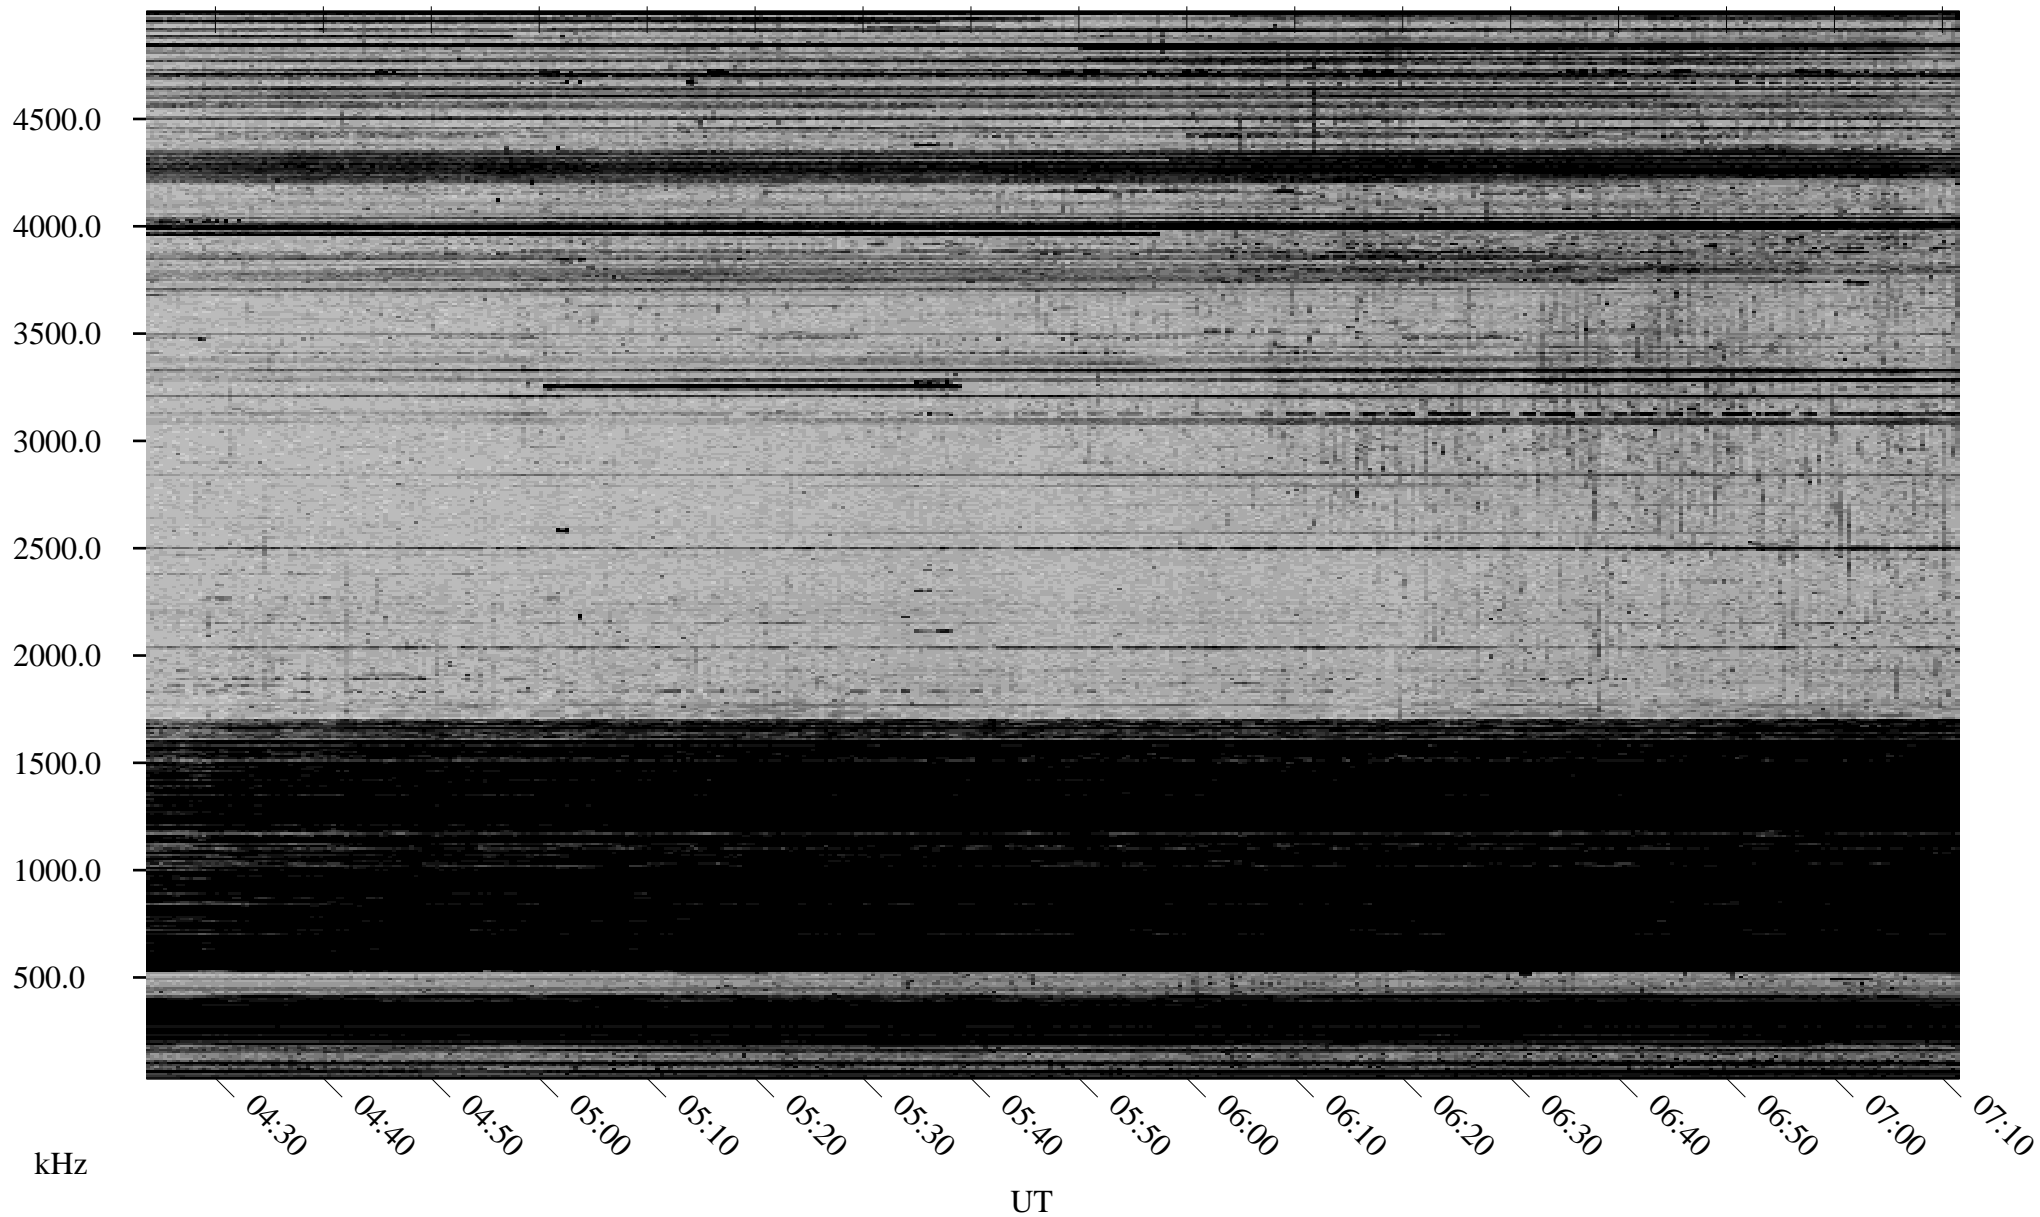

11/15/2002 Churchill, Manitoba

Linear Scale Black = 161 White = 15

ch02319l.r00m max_12

Page 1

11/15/2002 Churchill, Manitoba

Linear Scale Black = 161 White = 15

ch02319l.r00m max_12

Page 2

11/16/2002 Churchill, Manitoba

Linear Scale Black = 161 White = 15

ch02319l.r00m max_12

Page 3

11/16/2002 Churchill, Manitoba

Linear Scale Black = 161 White = 15

ch02319l.r00m max_12

Page 4

11/16/2002 Churchill, Manitoba

Linear Scale Black = 161 White = 15

ch02319l.r00m max_12

Page 5

11/16/2002 Churchill, Manitoba

Linear Scale Black = 161 White = 15

ch02319l.r00m max_12

Page 6

11/16/2002 Churchill, Manitoba

Linear Scale Black = 161 White = 15

ch02319l.r00m max_12

Page 7

11/16/2002 Churchill, Manitoba

Linear Scale Black = 161 White = 15

ch02319l.r00m max_12