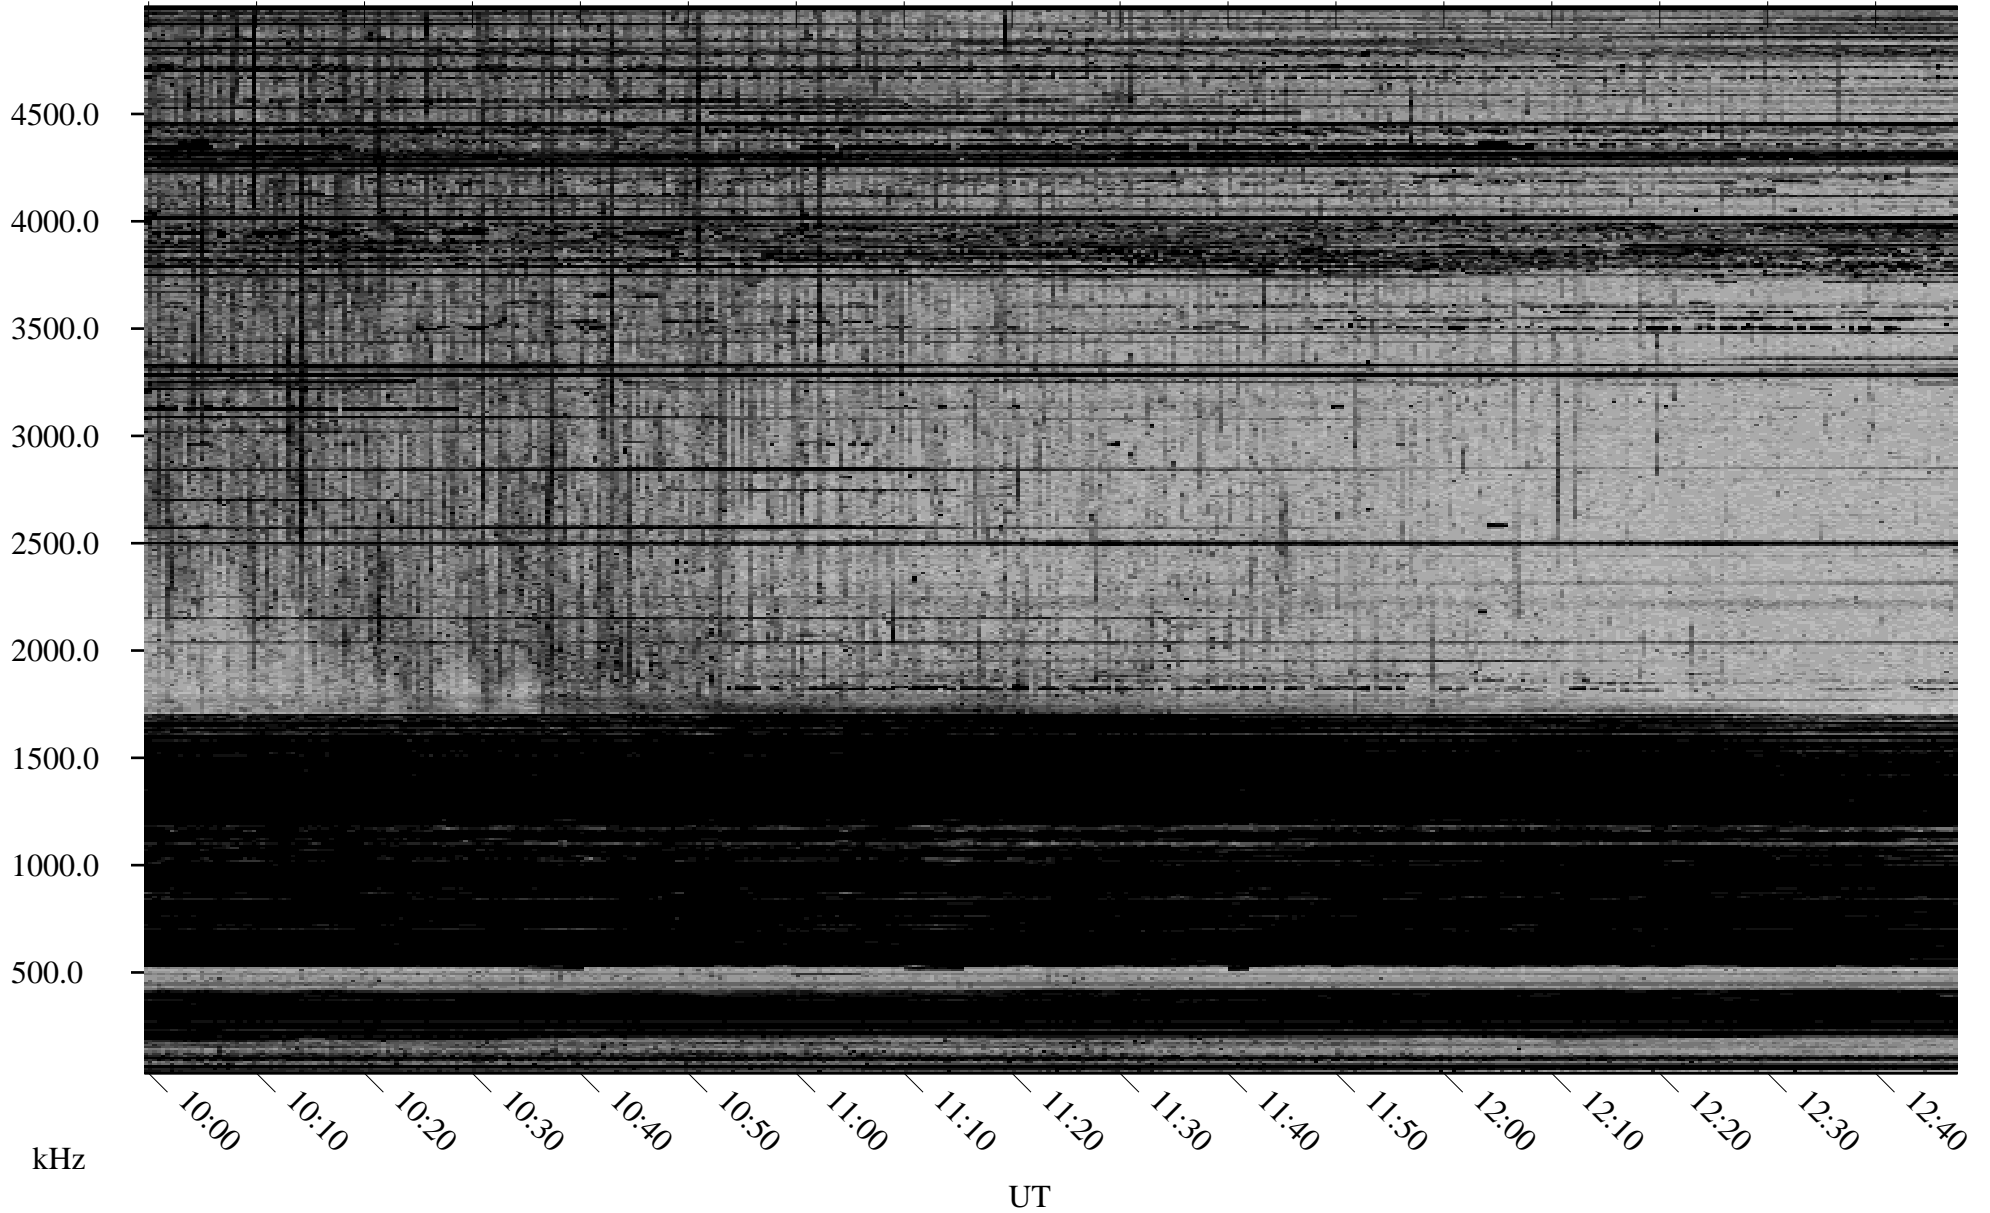

11/15/2002 Churchill, Manitoba

Linear Scale Black = 161 White = 15

ch02319l.r00m max_12

Page 1

11/15/2002 Churchill, Manitoba

Linear Scale Black = 161 White = 15

ch02319l.r00m max_12

Page 2

11/16/2002 Churchill, Manitoba

Linear Scale Black = 161 White = 15

ch02319l.r00m max_12

Page 3

11/16/2002 Churchill, Manitoba

Linear Scale Black = 161 White = 15

ch02319l.r00m max_12

Page 4

11/16/2002 Churchill, Manitoba

Linear Scale Black = 161 White = 15

ch02319l.r00m max_12

Page 5

11/16/2002 Churchill, Manitoba

Linear Scale Black = 161 White = 15

ch02319l.r00m max_12

Page 6

11/16/2002 Churchill, Manitoba

Linear Scale Black = 161 White = 15

ch02319l.r00m max_12

Page 7

11/16/2002 Churchill, Manitoba

Linear Scale Black = 161 White = 15

ch02319l.r00m max_12