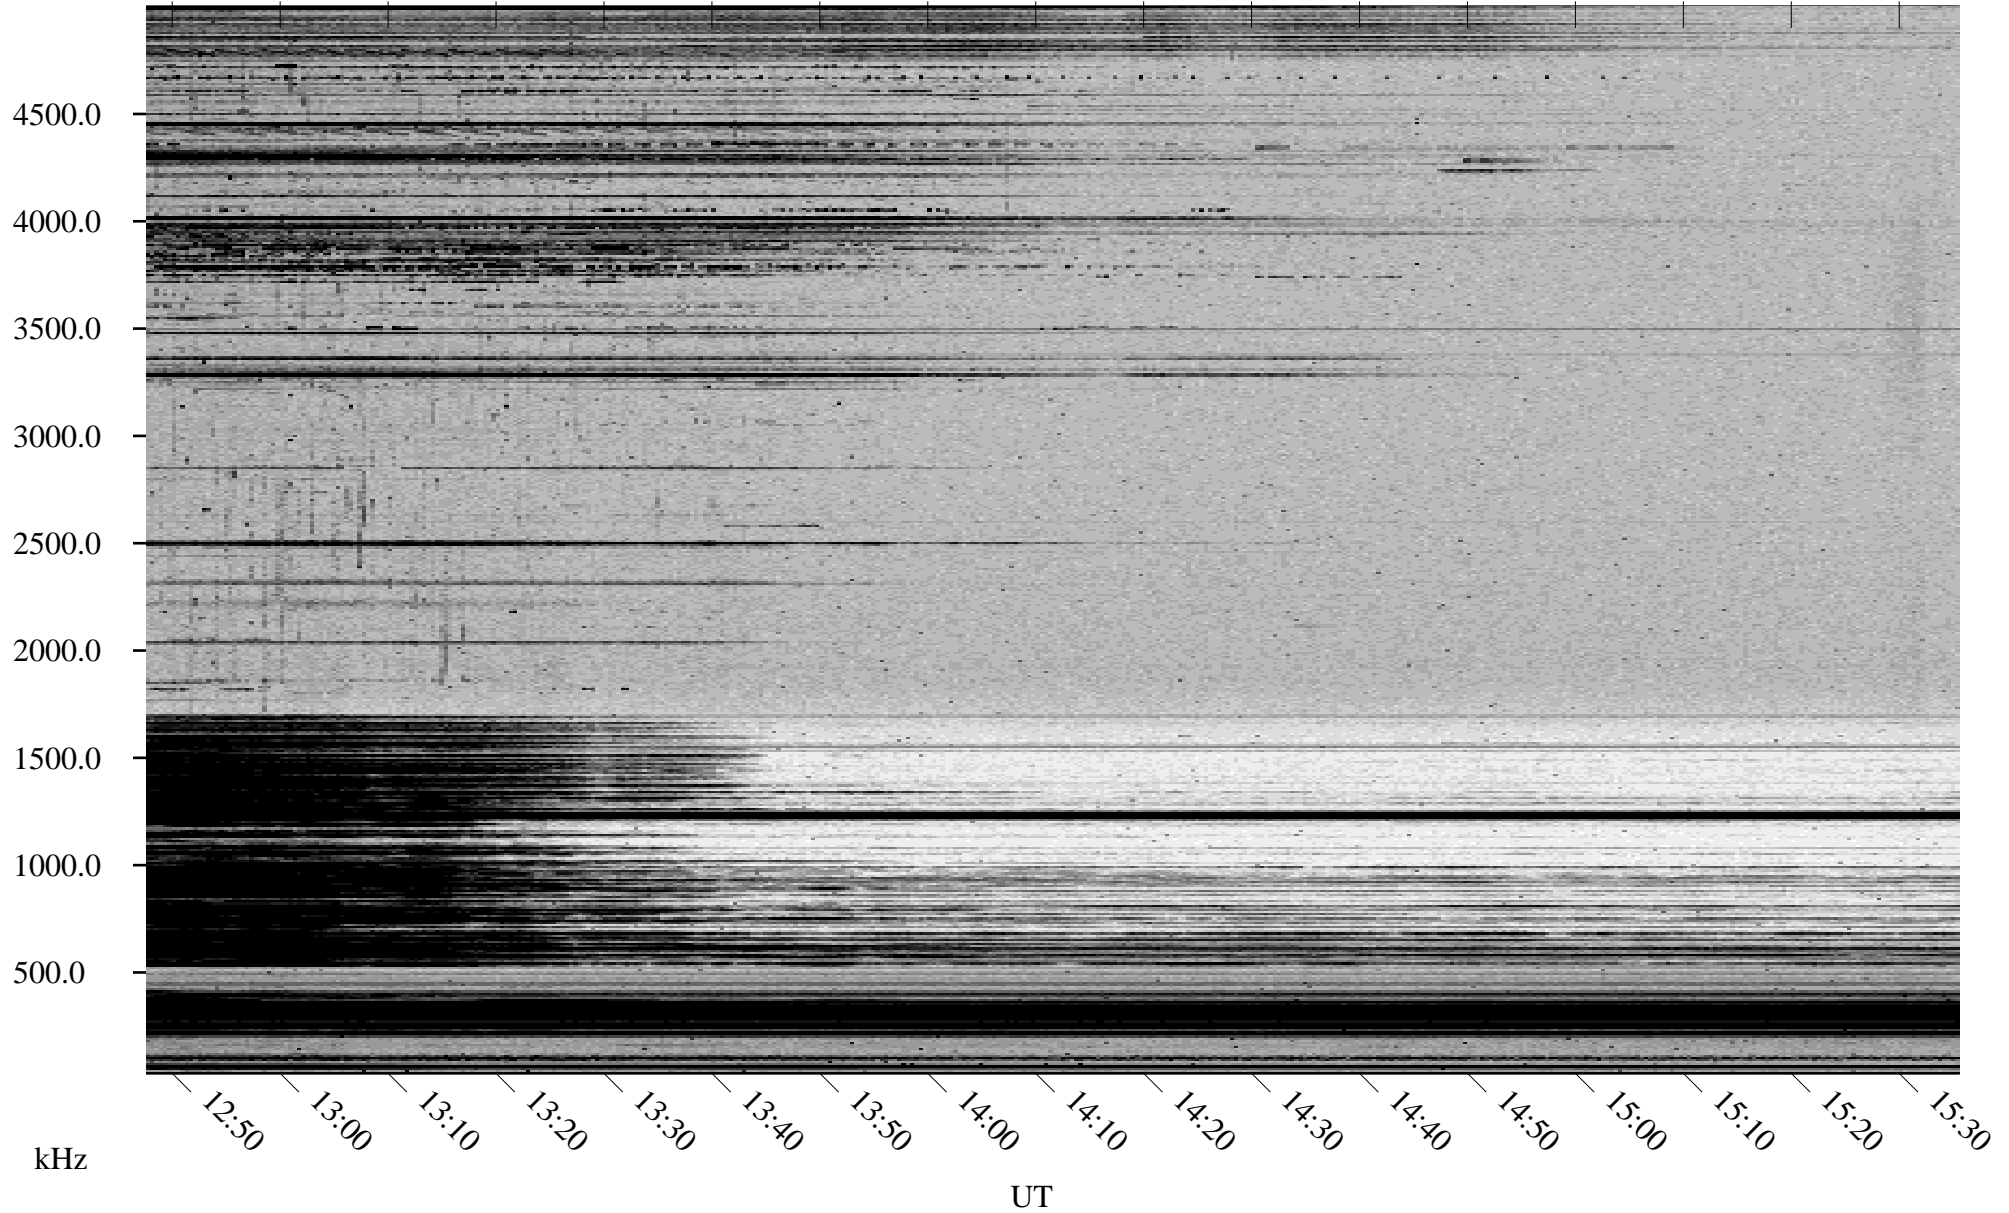

11/15/2002 Churchill, Manitoba

Linear Scale Black = 161 White = 15

ch02319l.r00m max_12

Page 1

11/15/2002 Churchill, Manitoba

Linear Scale Black = 161 White = 15

ch02319l.r00m max_12

Page 2

11/16/2002 Churchill, Manitoba

Linear Scale Black = 161 White = 15

ch02319l.r00m max_12

Page 3

11/16/2002 Churchill, Manitoba

Linear Scale Black = 161 White = 15

ch02319l.r00m max_12

Page 4

11/16/2002 Churchill, Manitoba

Linear Scale Black = 161 White = 15

ch02319l.r00m max_12

Page 5

11/16/2002 Churchill, Manitoba

Linear Scale Black = 161 White = 15

ch02319l.r00m max_12

Page 6

11/16/2002 Churchill, Manitoba

Linear Scale Black = 161 White = 15

ch02319l.r00m max_12

Page 7

11/16/2002 Churchill, Manitoba

Linear Scale Black = 161 White = 15

ch02319l.r00m max_12