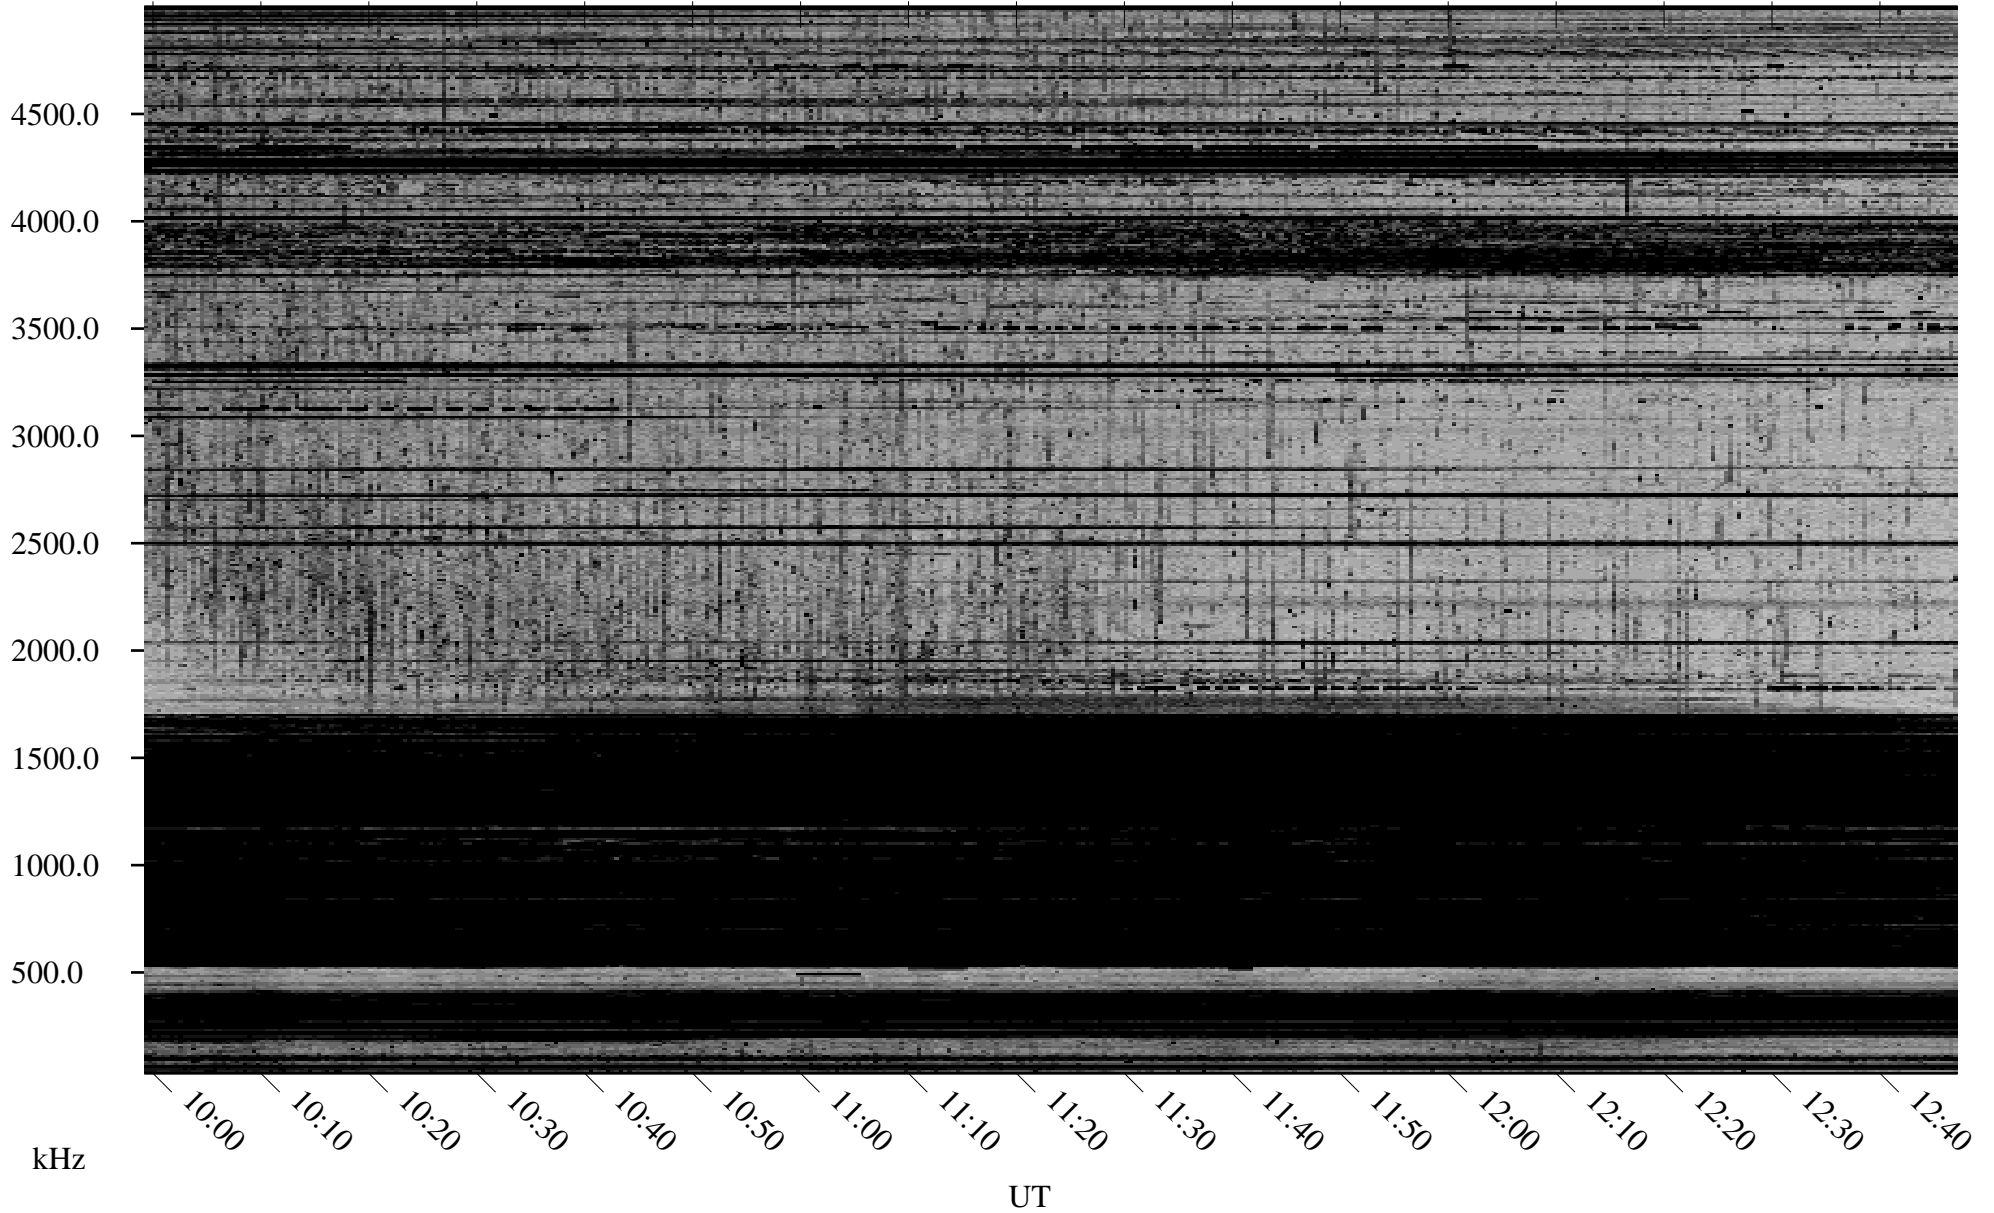

11/16/2002 Churchill, Manitoba

Linear Scale Black = 161 White = 15

ch02320l.r00m max_12

Page 1

11/16/2002 Churchill, Manitoba

Linear Scale Black = 161 White = 15

ch02320l.r00m max_12

Page 2

11/17/2002 Churchill, Manitoba

Linear Scale Black = 161 White = 15

ch02320l.r00m max_12

Page 3

11/17/2002 Churchill, Manitoba

Linear Scale Black = 161 White = 15

ch02320l.r00m max_12

Page 4

11/17/2002 Churchill, Manitoba

Linear Scale Black = 161 White = 15

ch02320l.r00m max_12

Page 5

11/17/2002 Churchill, Manitoba

Linear Scale Black = 161 White = 15

ch02320l.r00m max_12

Page 6

11/17/2002 Churchill, Manitoba

Linear Scale Black = 161 White = 15

ch02320l.r00m max_12

Page 7

11/17/2002 Churchill, Manitoba

Linear Scale Black = 161 White = 15

ch02320l.r00m max_12