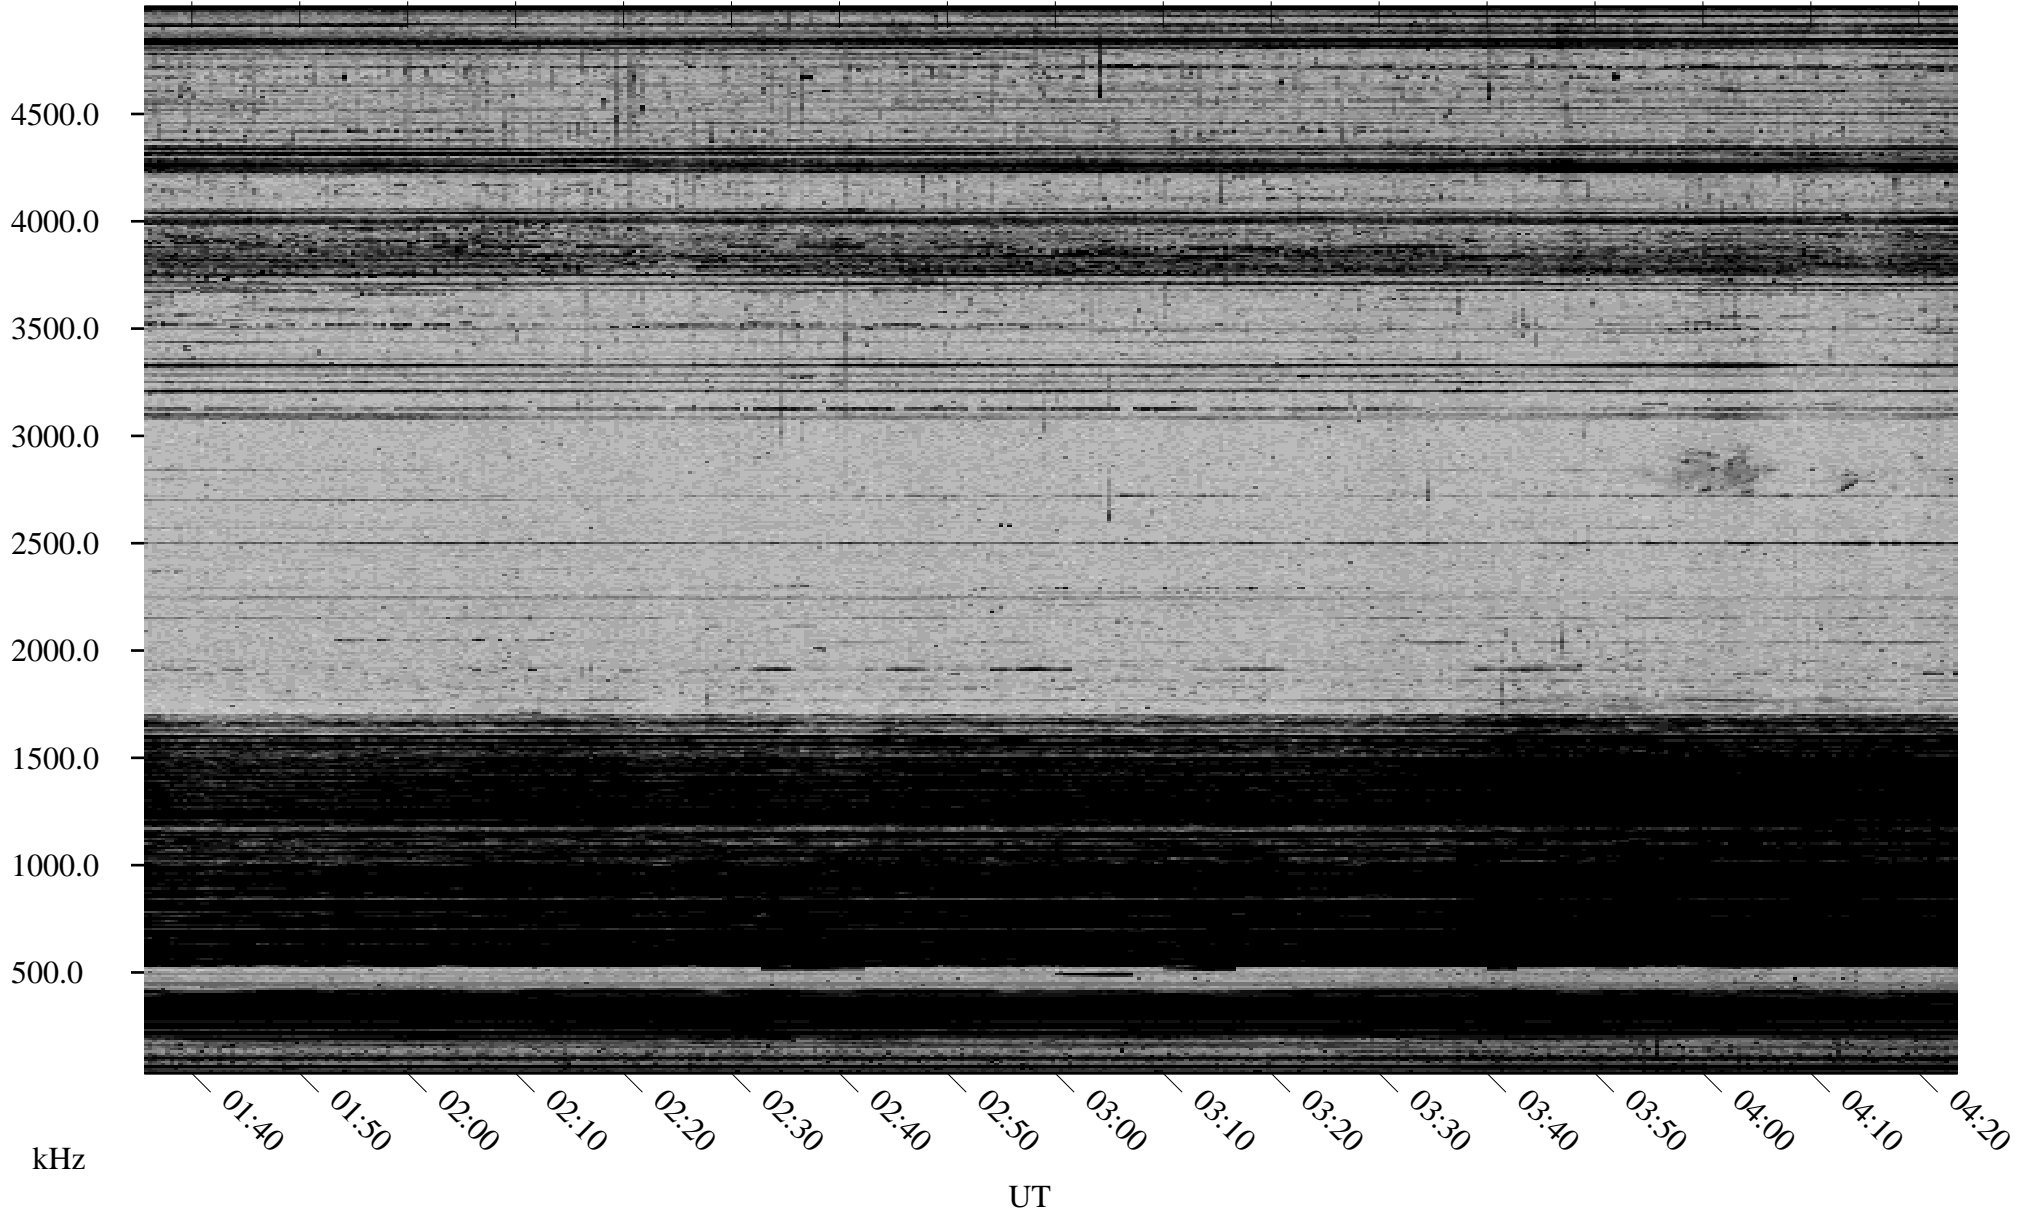

11/16/2002 Churchill, Manitoba

Linear Scale Black = 161 White = 15

ch02320l.r00m max_12

Page 1

11/16/2002 Churchill, Manitoba

Linear Scale Black = 161 White = 15

ch02320l.r00m max_12

Page 2

11/17/2002 Churchill, Manitoba

Linear Scale Black = 161 White = 15

ch02320l.r00m max_12

Page 3

11/17/2002 Churchill, Manitoba

Linear Scale Black = 161 White = 15

ch02320l.r00m max_12

Page 4

11/17/2002 Churchill, Manitoba

Linear Scale Black = 161 White = 15

ch02320l.r00m max_12

Page 5

11/17/2002 Churchill, Manitoba

Linear Scale Black = 161 White = 15

ch02320l.r00m max_12

Page 6

11/17/2002 Churchill, Manitoba

Linear Scale Black = 161 White = 15

ch02320l.r00m max_12

Page 7

11/17/2002 Churchill, Manitoba

Linear Scale Black = 161 White = 15

ch02320l.r00m max_12