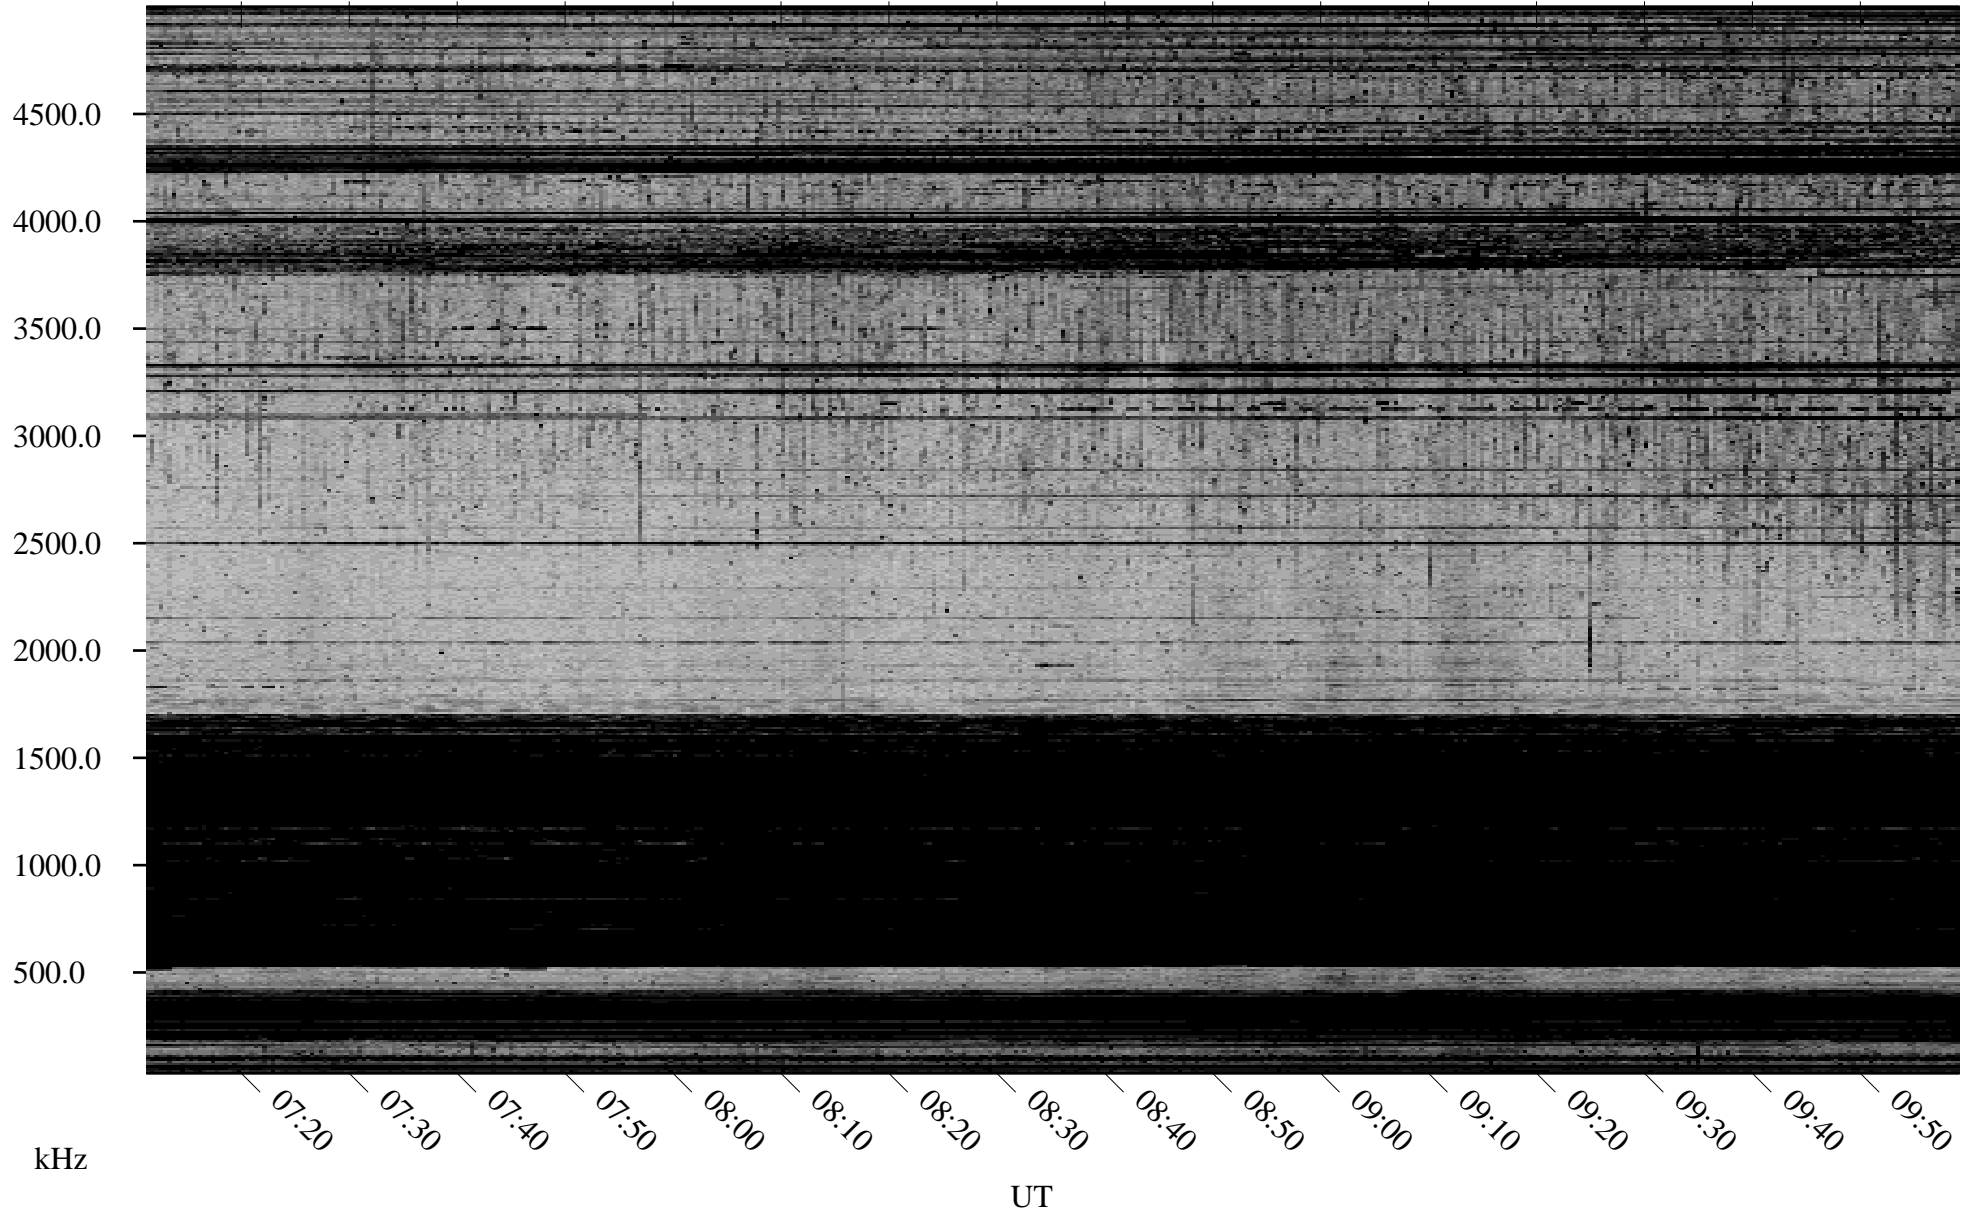

11/16/2002 Churchill, Manitoba

Linear Scale Black = 161 White = 15

ch02320l.r00m max_12

Page 1

11/16/2002 Churchill, Manitoba

Linear Scale Black = 161 White = 15

ch02320l.r00m max_12

Page 2

11/17/2002 Churchill, Manitoba

Linear Scale Black = 161 White = 15

ch02320l.r00m max_12

Page 3

11/17/2002 Churchill, Manitoba

Linear Scale Black = 161 White = 15

ch02320l.r00m max_12

Page 4

11/17/2002 Churchill, Manitoba

Linear Scale Black = 161 White = 15

ch02320l.r00m max_12

Page 5

11/17/2002 Churchill, Manitoba

Linear Scale Black = 161 White = 15

ch02320l.r00m max_12

Page 6

11/17/2002 Churchill, Manitoba

Linear Scale Black = 161 White = 15

ch02320l.r00m max_12

Page 7

11/17/2002 Churchill, Manitoba

Linear Scale Black = 161 White = 15

ch02320l.r00m max_12