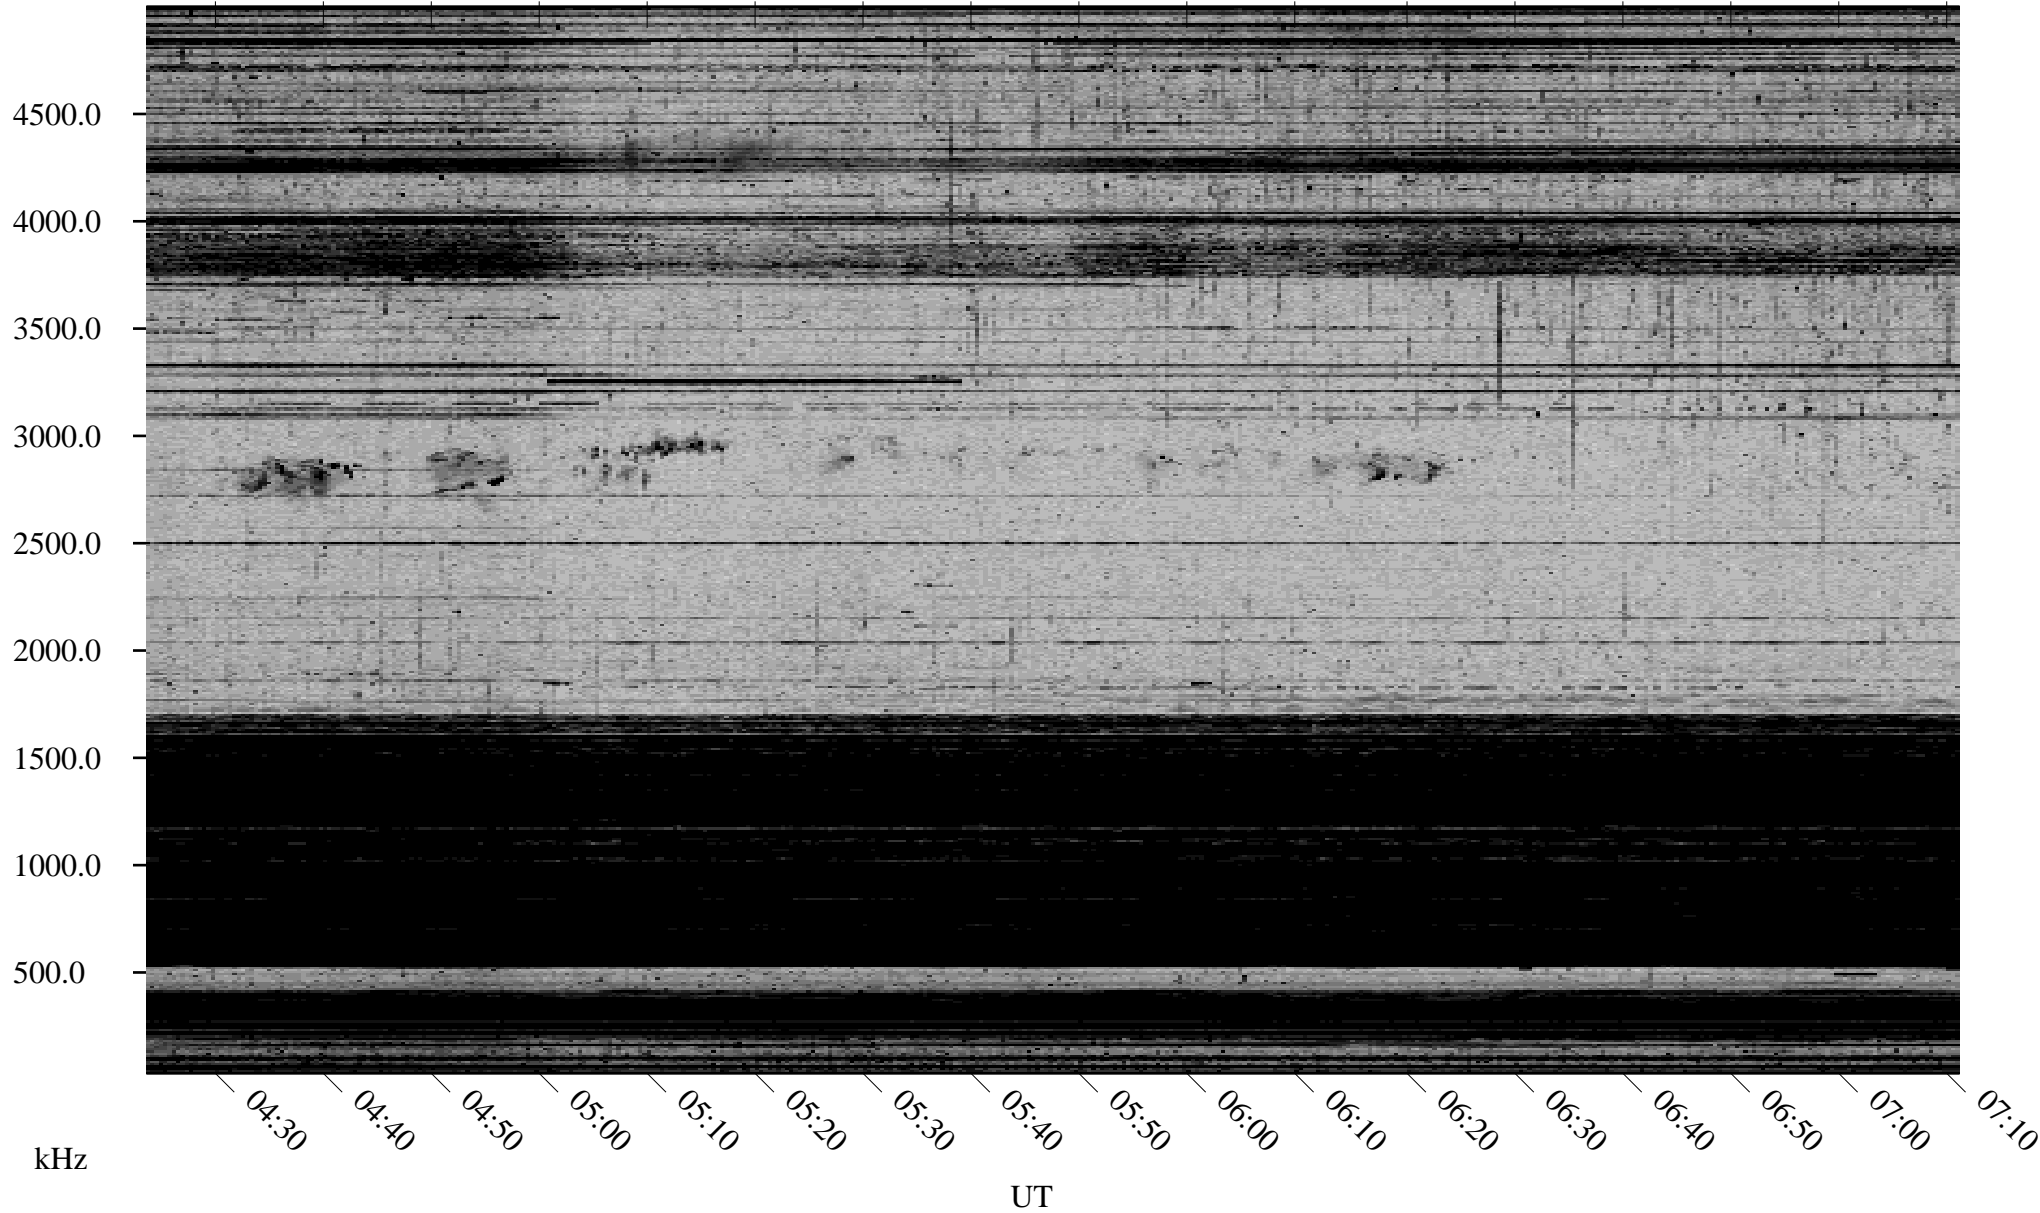

11/16/2002 Churchill, Manitoba

Linear Scale Black = 161 White = 15

ch02320l.r00m max_12

Page 1

11/16/2002 Churchill, Manitoba

Linear Scale Black = 161 White = 15

ch02320l.r00m max_12

Page 2

11/17/2002 Churchill, Manitoba

Linear Scale Black = 161 White = 15

ch02320l.r00m max_12

Page 3

11/17/2002 Churchill, Manitoba

Linear Scale Black = 161 White = 15

ch02320l.r00m max_12

Page 4

11/17/2002 Churchill, Manitoba

Linear Scale Black = 161 White = 15

ch02320l.r00m max_12

Page 5

11/17/2002 Churchill, Manitoba

Linear Scale Black = 161 White = 15

ch02320l.r00m max_12

Page 6

11/17/2002 Churchill, Manitoba

Linear Scale Black = 161 White = 15

ch02320l.r00m max_12

Page 7

11/17/2002 Churchill, Manitoba

Linear Scale Black = 161 White = 15

ch02320l.r00m max_12