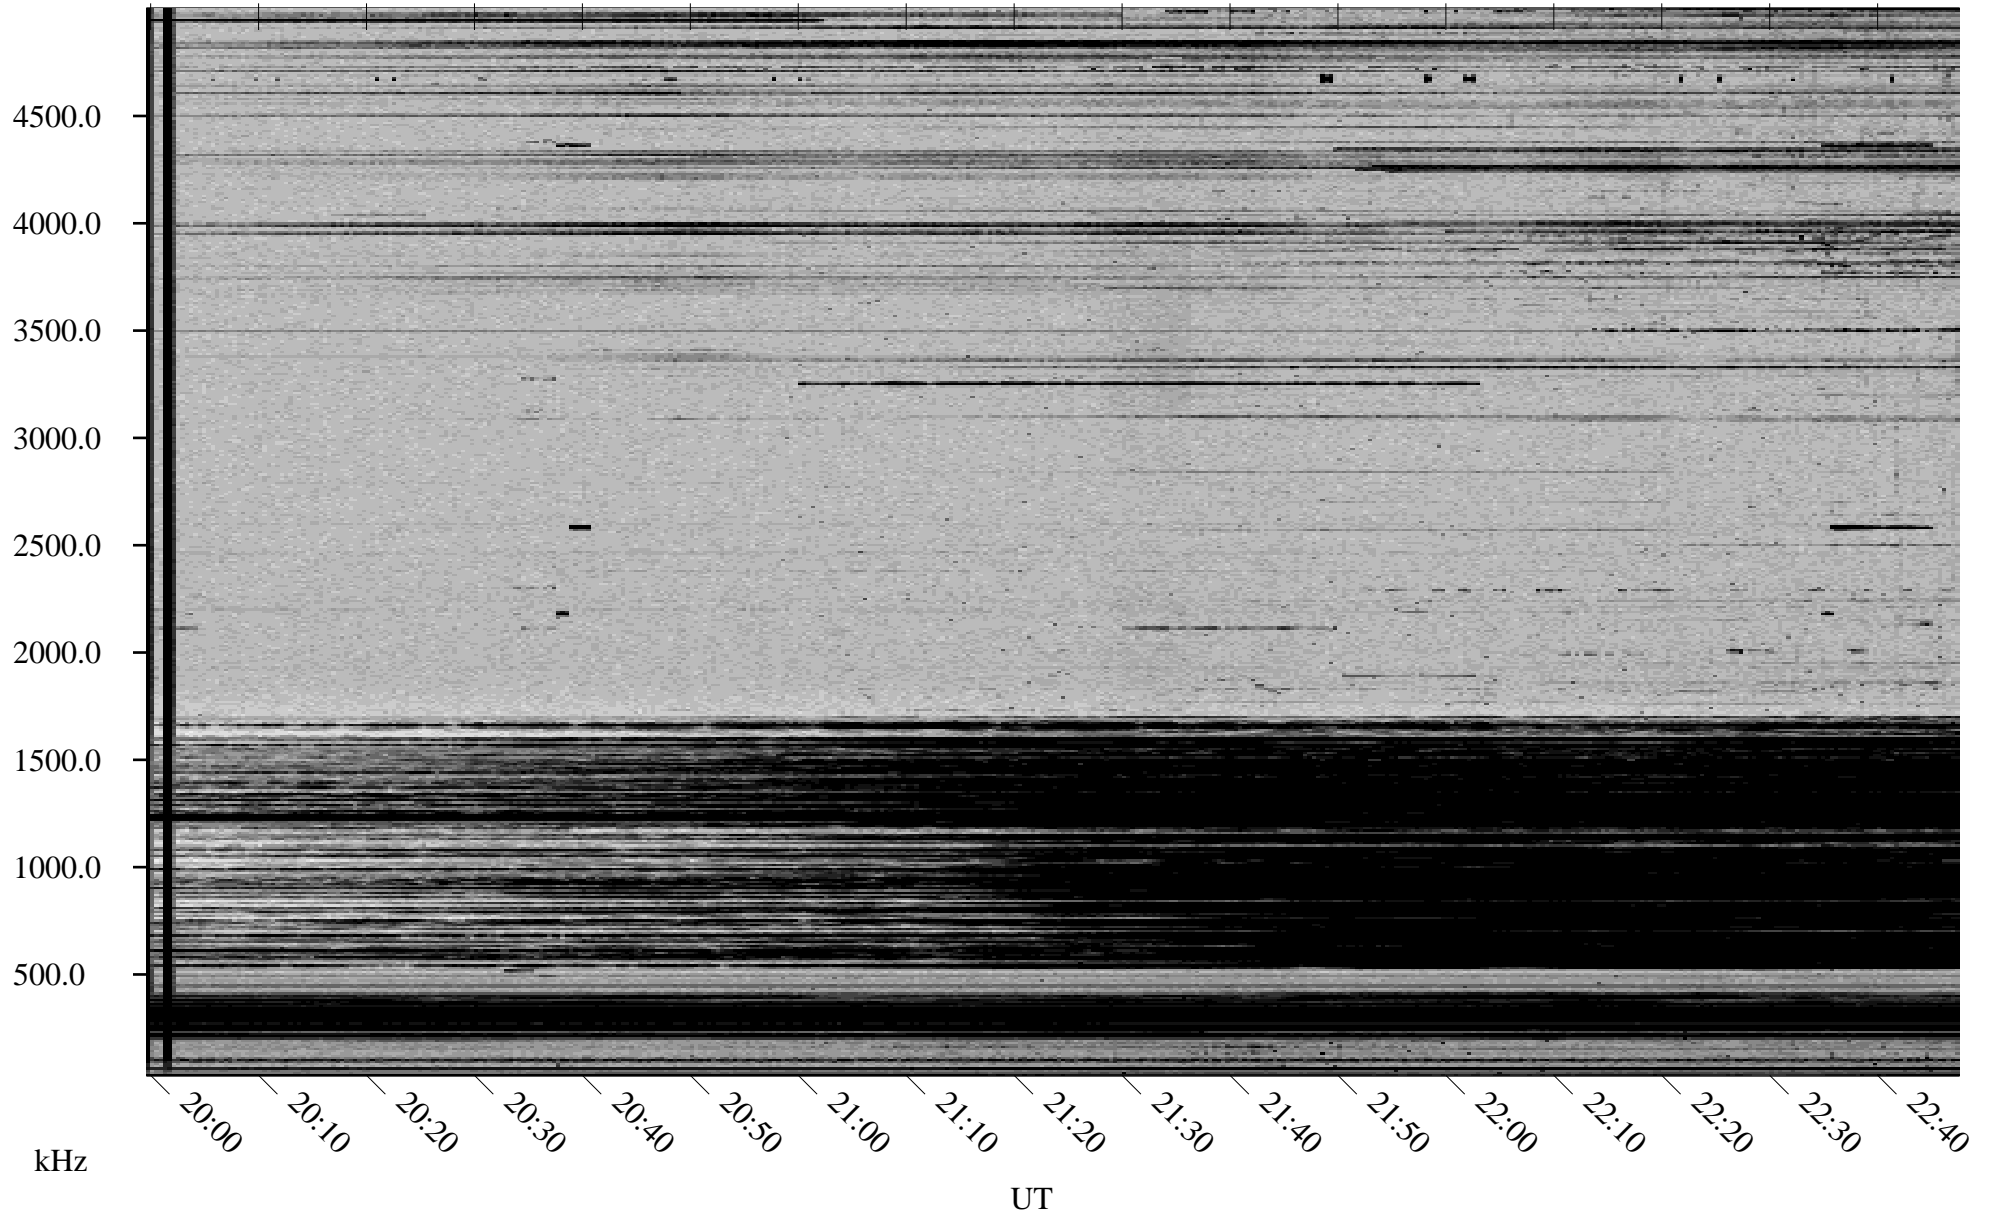

11/16/2002 Churchill, Manitoba

Linear Scale Black = 161 White = 15

ch02320l.r00m max_12

Page 1

11/16/2002 Churchill, Manitoba

Linear Scale Black = 161 White = 15

ch02320l.r00m max_12

Page 2

11/17/2002 Churchill, Manitoba

Linear Scale Black = 161 White = 15

ch02320l.r00m max_12

Page 3

11/17/2002 Churchill, Manitoba

Linear Scale Black = 161 White = 15

ch02320l.r00m max_12

Page 4

11/17/2002 Churchill, Manitoba

Linear Scale Black = 161 White = 15

ch02320l.r00m max_12

Page 5

11/17/2002 Churchill, Manitoba

Linear Scale Black = 161 White = 15

ch02320l.r00m max_12

Page 6

11/17/2002 Churchill, Manitoba

Linear Scale Black = 161 White = 15

ch02320l.r00m max_12

Page 7

11/17/2002 Churchill, Manitoba

Linear Scale Black = 161 White = 15

ch02320l.r00m max_12