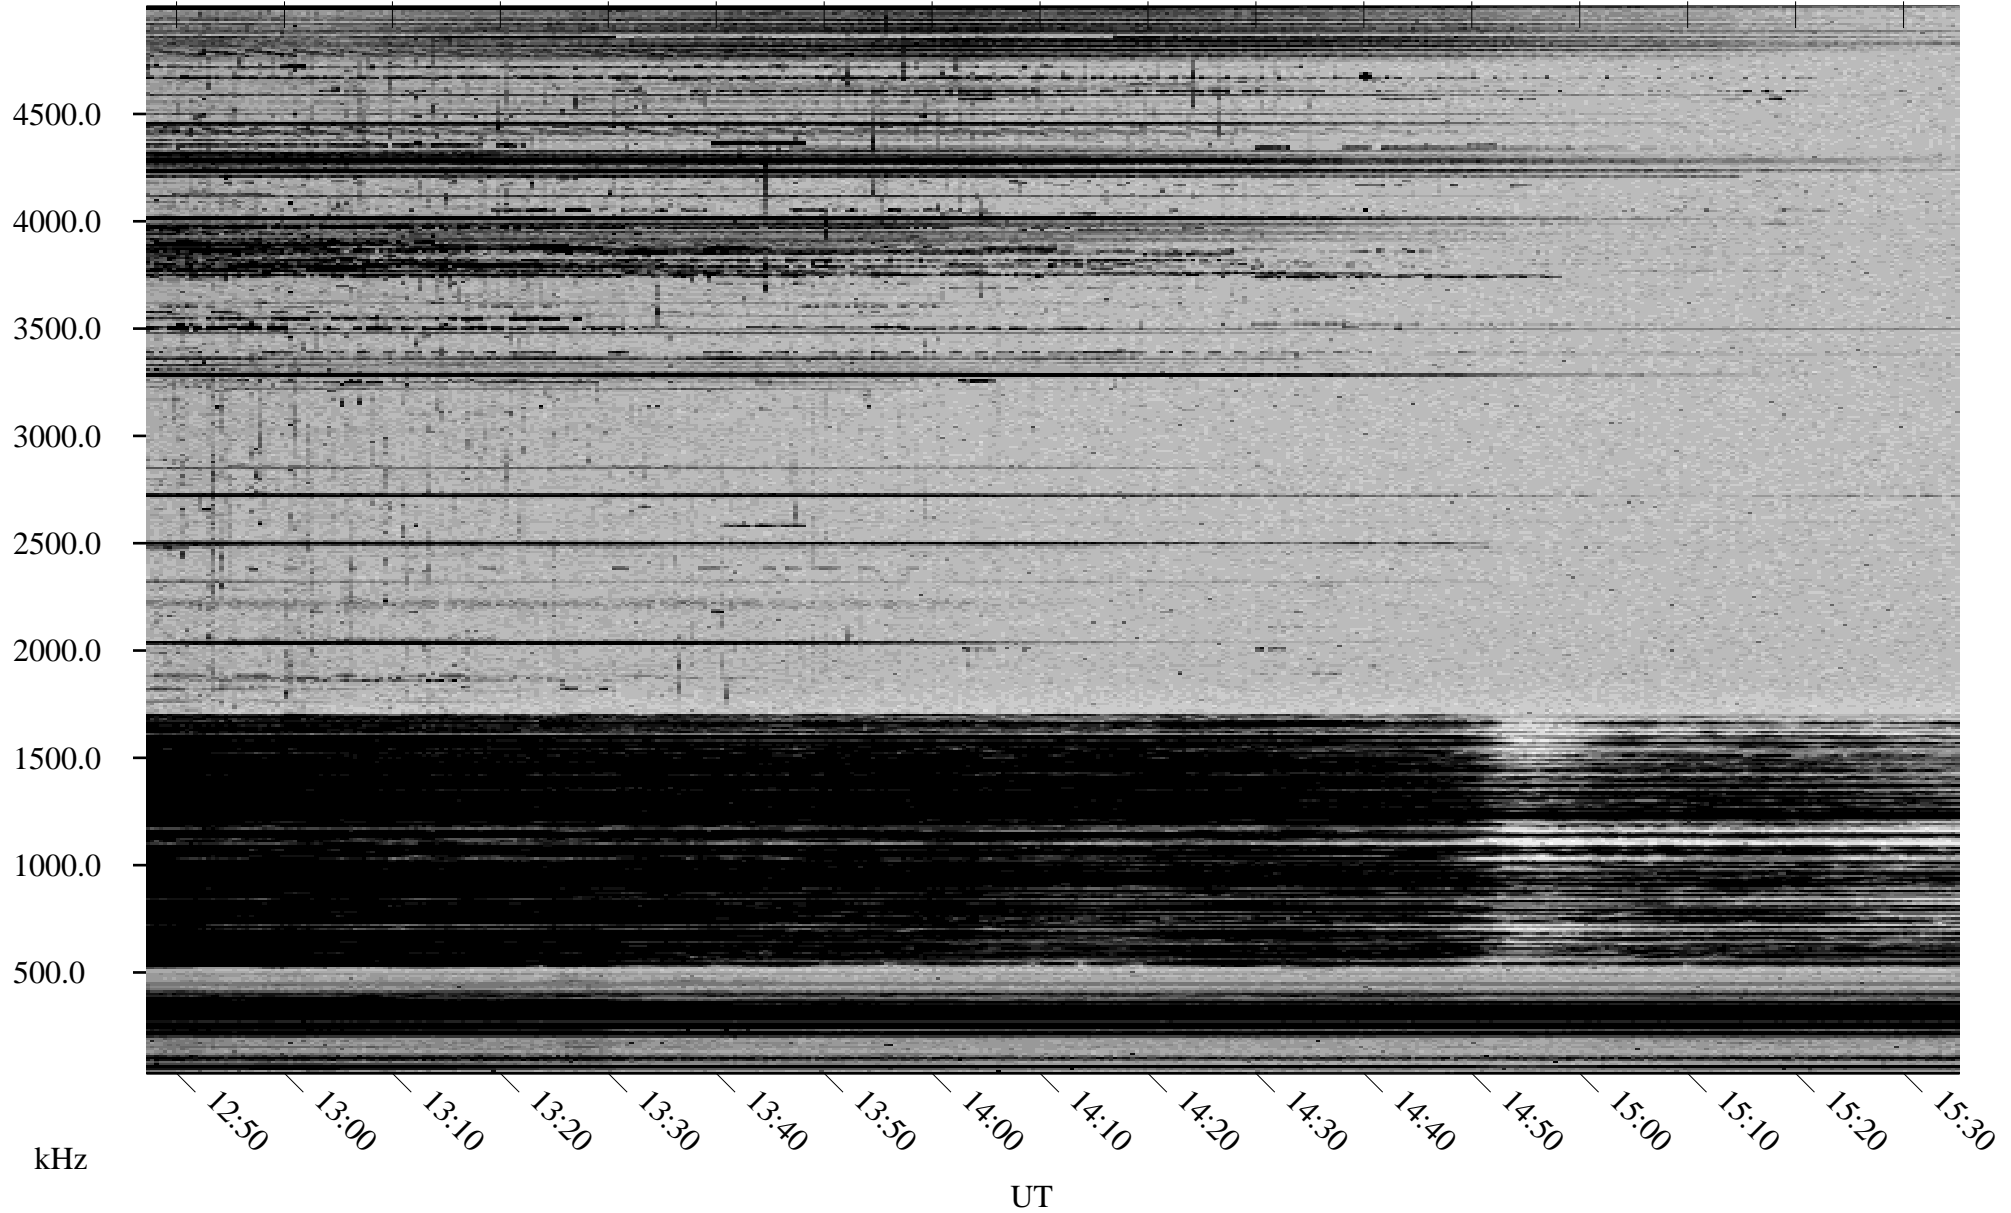

11/17/2002 Churchill, Manitoba

Linear Scale Black = 161 White = 15

ch02320l.r00m max_12

Page 3

11/17/2002 Churchill, Manitoba

Linear Scale Black = 161 White = 15

ch02320l.r00m max_12

Page 4

11/17/2002 Churchill, Manitoba

Linear Scale Black = 161 White = 15

ch02320l.r00m max_12

Page 5

11/17/2002 Churchill, Manitoba

Linear Scale Black = 161 White = 15

ch02320l.r00m max_12

Page 6

11/17/2002 Churchill, Manitoba

Linear Scale Black = 161 White = 15

ch02320l.r00m max_12

Page 7

11/17/2002 Churchill, Manitoba

Linear Scale Black = 161 White = 15

ch02320l.r00m max_12