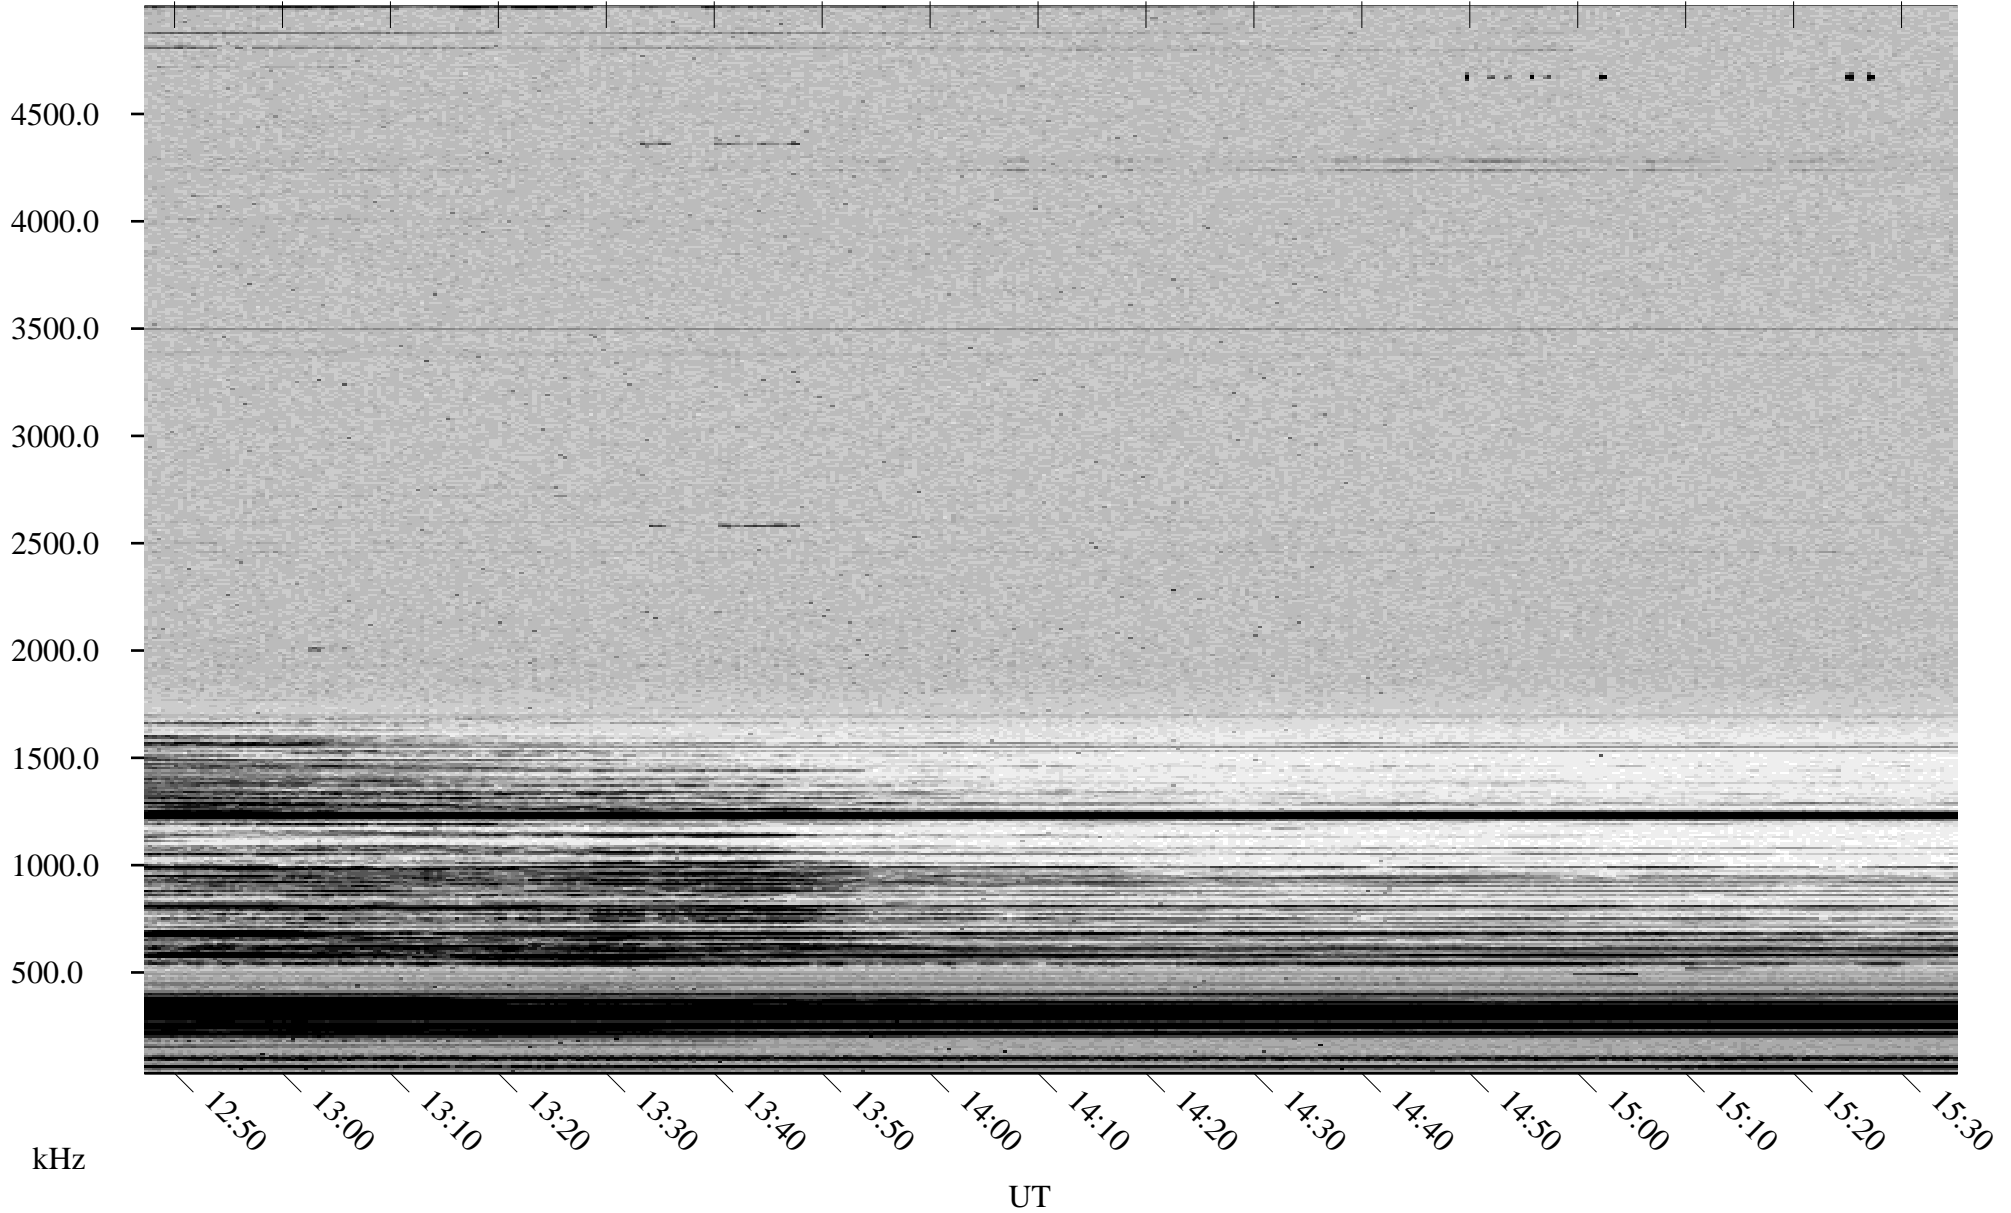

11/17/2002 Churchill, Manitoba

Linear Scale Black = 161 White = 15

ch023211.r00m max_12

Page 1

11/17/2002 Churchill, Manitoba

Linear Scale Black = 161 White = 15

ch023211.r00m max_12

Page 2

11/18/2002 Churchill, Manitoba

Linear Scale Black = 161 White = 15

ch023211.r00m max_12

Page 3

11/18/2002 Churchill, Manitoba

Linear Scale Black = 161 White = 15

ch023211.r00m max_12

Page 4

11/18/2002 Churchill, Manitoba

Linear Scale Black = 161 White = 15

ch023211.r00m max_12

Page 5

11/18/2002 Churchill, Manitoba

Linear Scale Black = 161 White = 15

ch023211.r00m max_12

Page 6

11/18/2002 Churchill, Manitoba

Linear Scale Black = 161 White = 15

ch023211.r00m max_12

Page 7

11/18/2002 Churchill, Manitoba

Linear Scale Black = 161 White = 15

ch023211.r00m max_12

Page 8