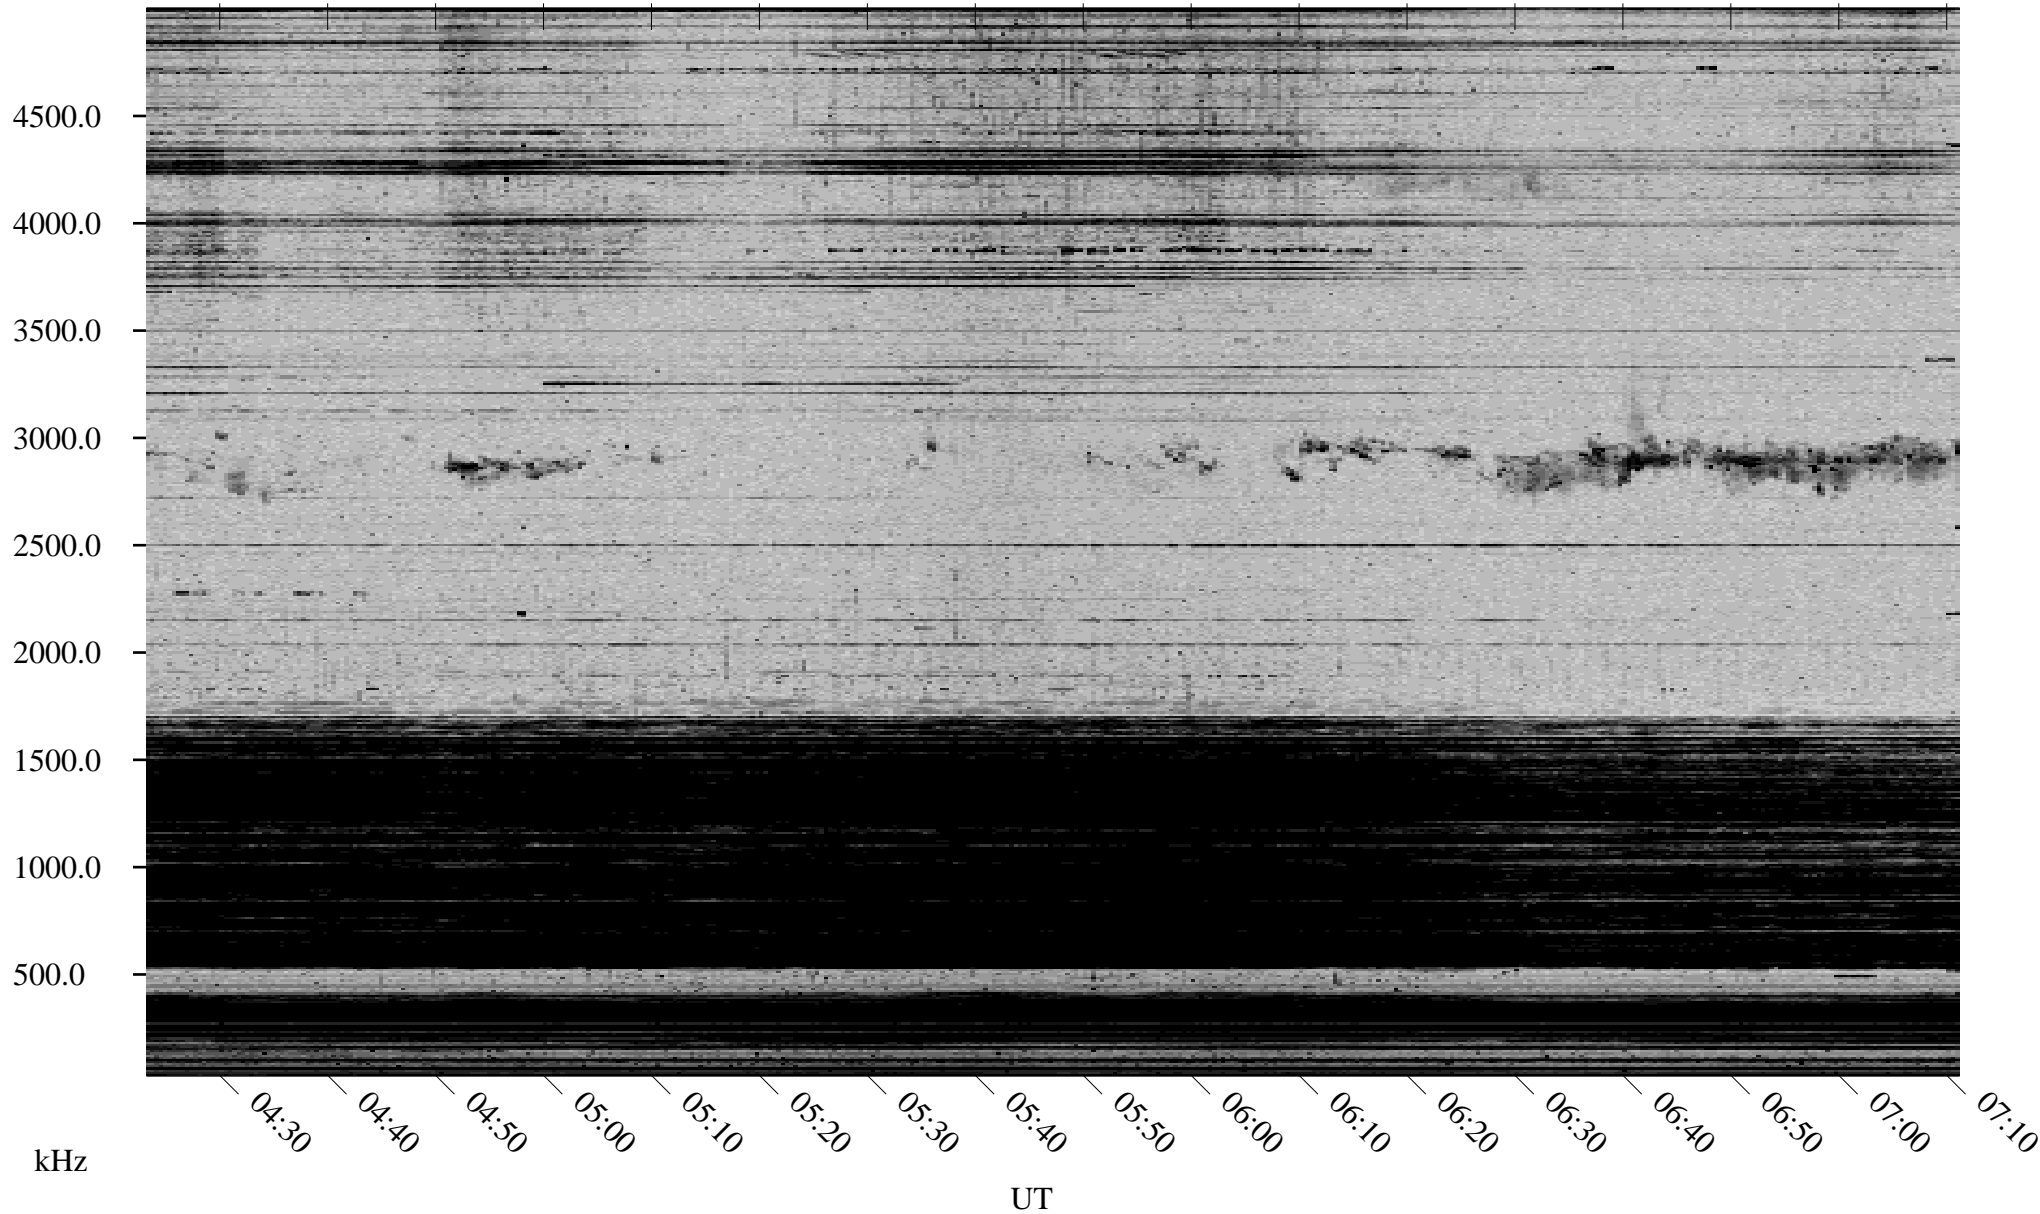

11/17/2002 Churchill, Manitoba

Linear Scale Black = 161 White = 15

ch023211.r00m max_12

Page 1

11/17/2002 Churchill, Manitoba

Linear Scale Black = 161 White = 15

ch023211.r00m max_12

Page 2

11/18/2002 Churchill, Manitoba

Linear Scale Black = 161 White = 15

ch023211.r00m max_12

Page 3

11/18/2002 Churchill, Manitoba

Linear Scale Black = 161 White = 15

ch023211.r00m max_12

Page 4

11/18/2002 Churchill, Manitoba

Linear Scale Black = 161 White = 15

ch023211.r00m max_12

Page 5

11/18/2002 Churchill, Manitoba

Linear Scale Black = 161 White = 15

ch023211.r00m max_12

Page 6

11/18/2002 Churchill, Manitoba

Linear Scale Black = 161 White = 15

ch023211.r00m max_12

Page 7

11/18/2002 Churchill, Manitoba

Linear Scale Black = 161 White = 15

ch023211.r00m max_12

Page 8