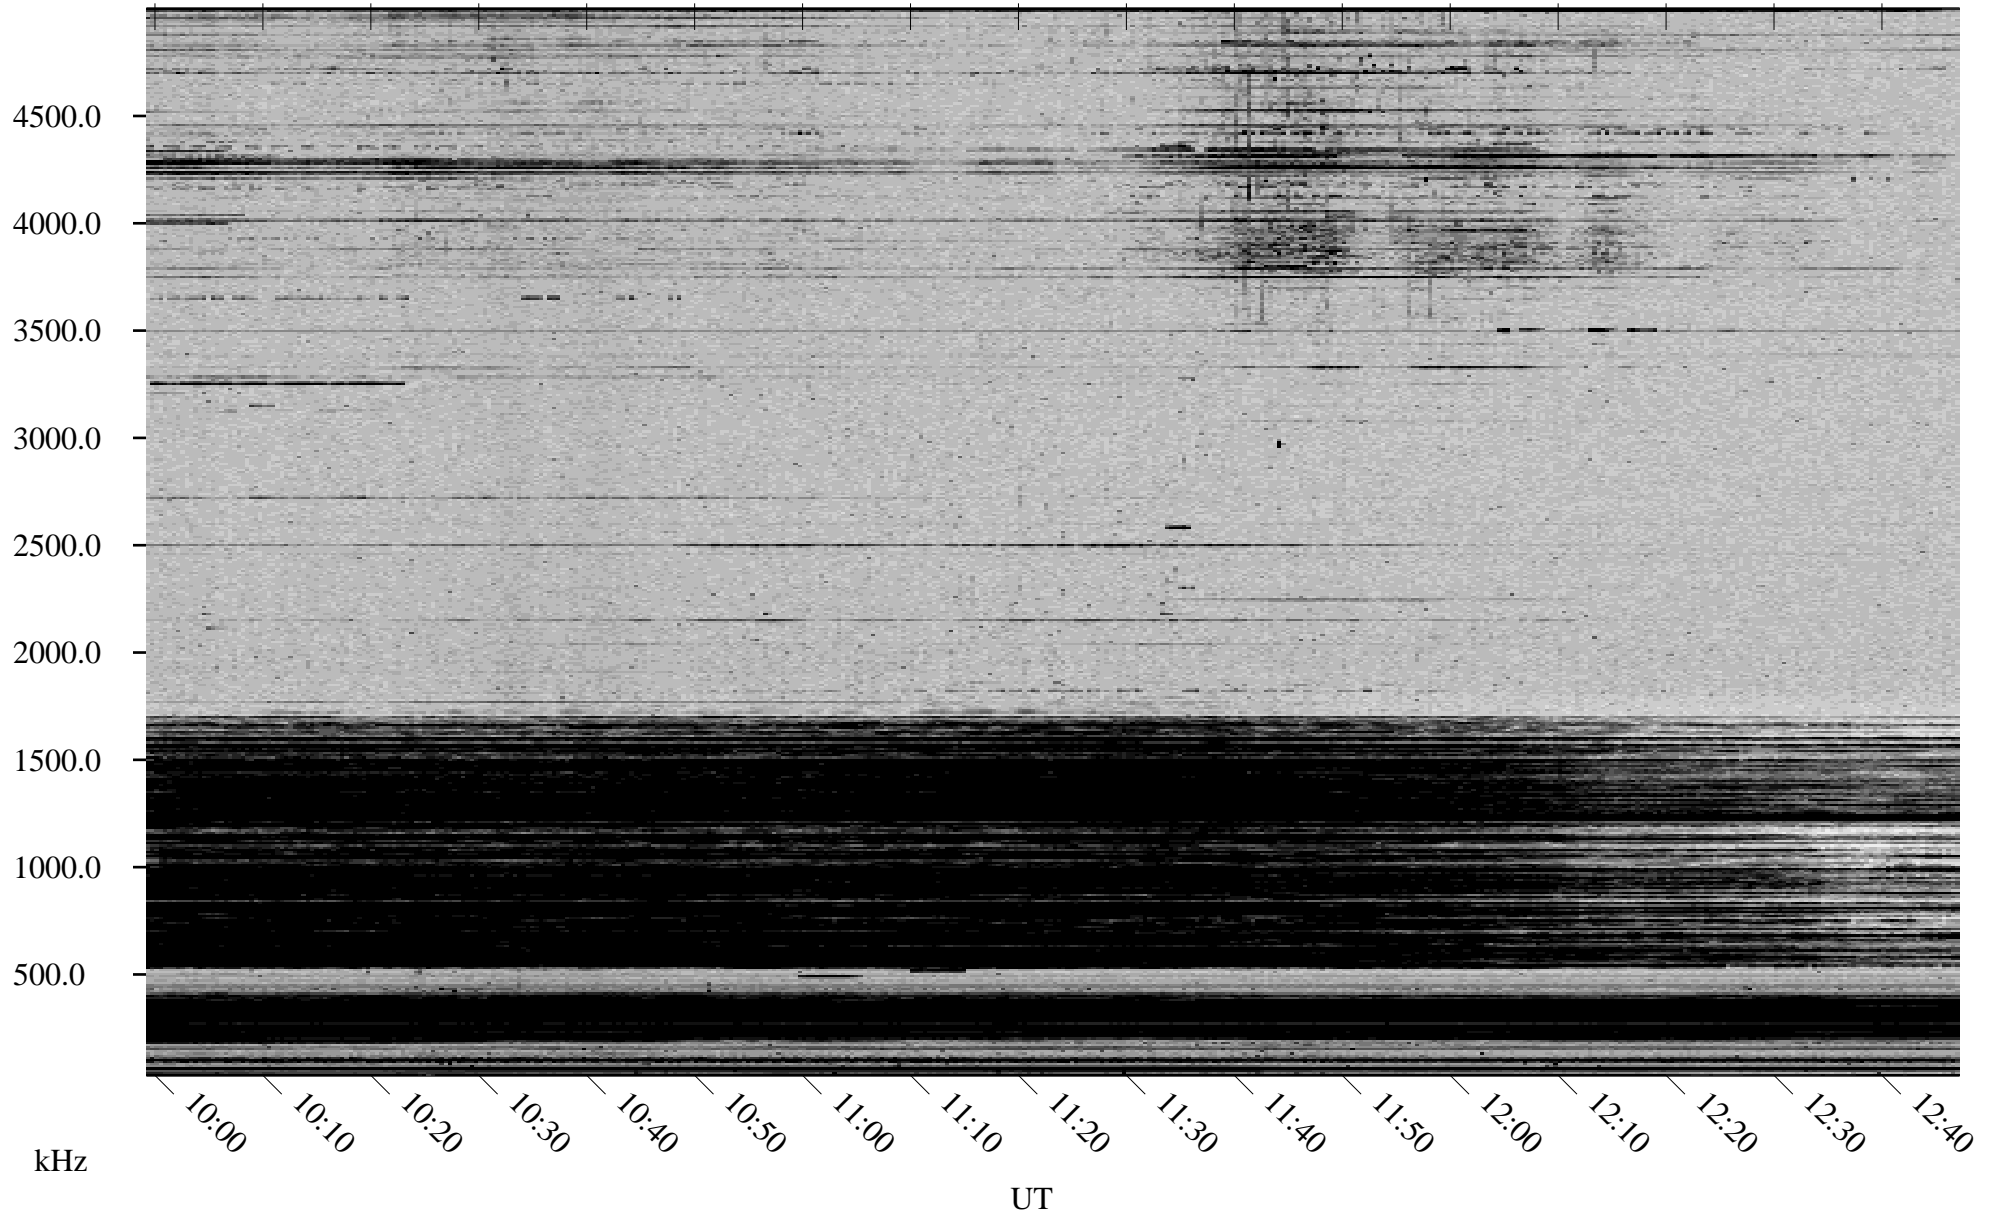

11/17/2002 Churchill, Manitoba

Linear Scale Black = 161 White = 15

ch023211.r00m max_12

Page 1

11/17/2002 Churchill, Manitoba

Linear Scale Black = 161 White = 15

ch023211.r00m max_12

Page 2

11/18/2002 Churchill, Manitoba

Linear Scale Black = 161 White = 15

ch023211.r00m max_12

Page 3

11/18/2002 Churchill, Manitoba

Linear Scale Black = 161 White = 15

ch023211.r00m max_12

Page 4

11/18/2002 Churchill, Manitoba

Linear Scale Black = 161 White = 15

ch023211.r00m max_12

Page 5

11/18/2002 Churchill, Manitoba

Linear Scale Black = 161 White = 15

ch023211.r00m max_12

Page 6

11/18/2002 Churchill, Manitoba

Linear Scale Black = 161 White = 15

ch023211.r00m max_12

Page 7

11/18/2002 Churchill, Manitoba

Linear Scale Black = 161 White = 15

ch023211.r00m max_12

Page 8