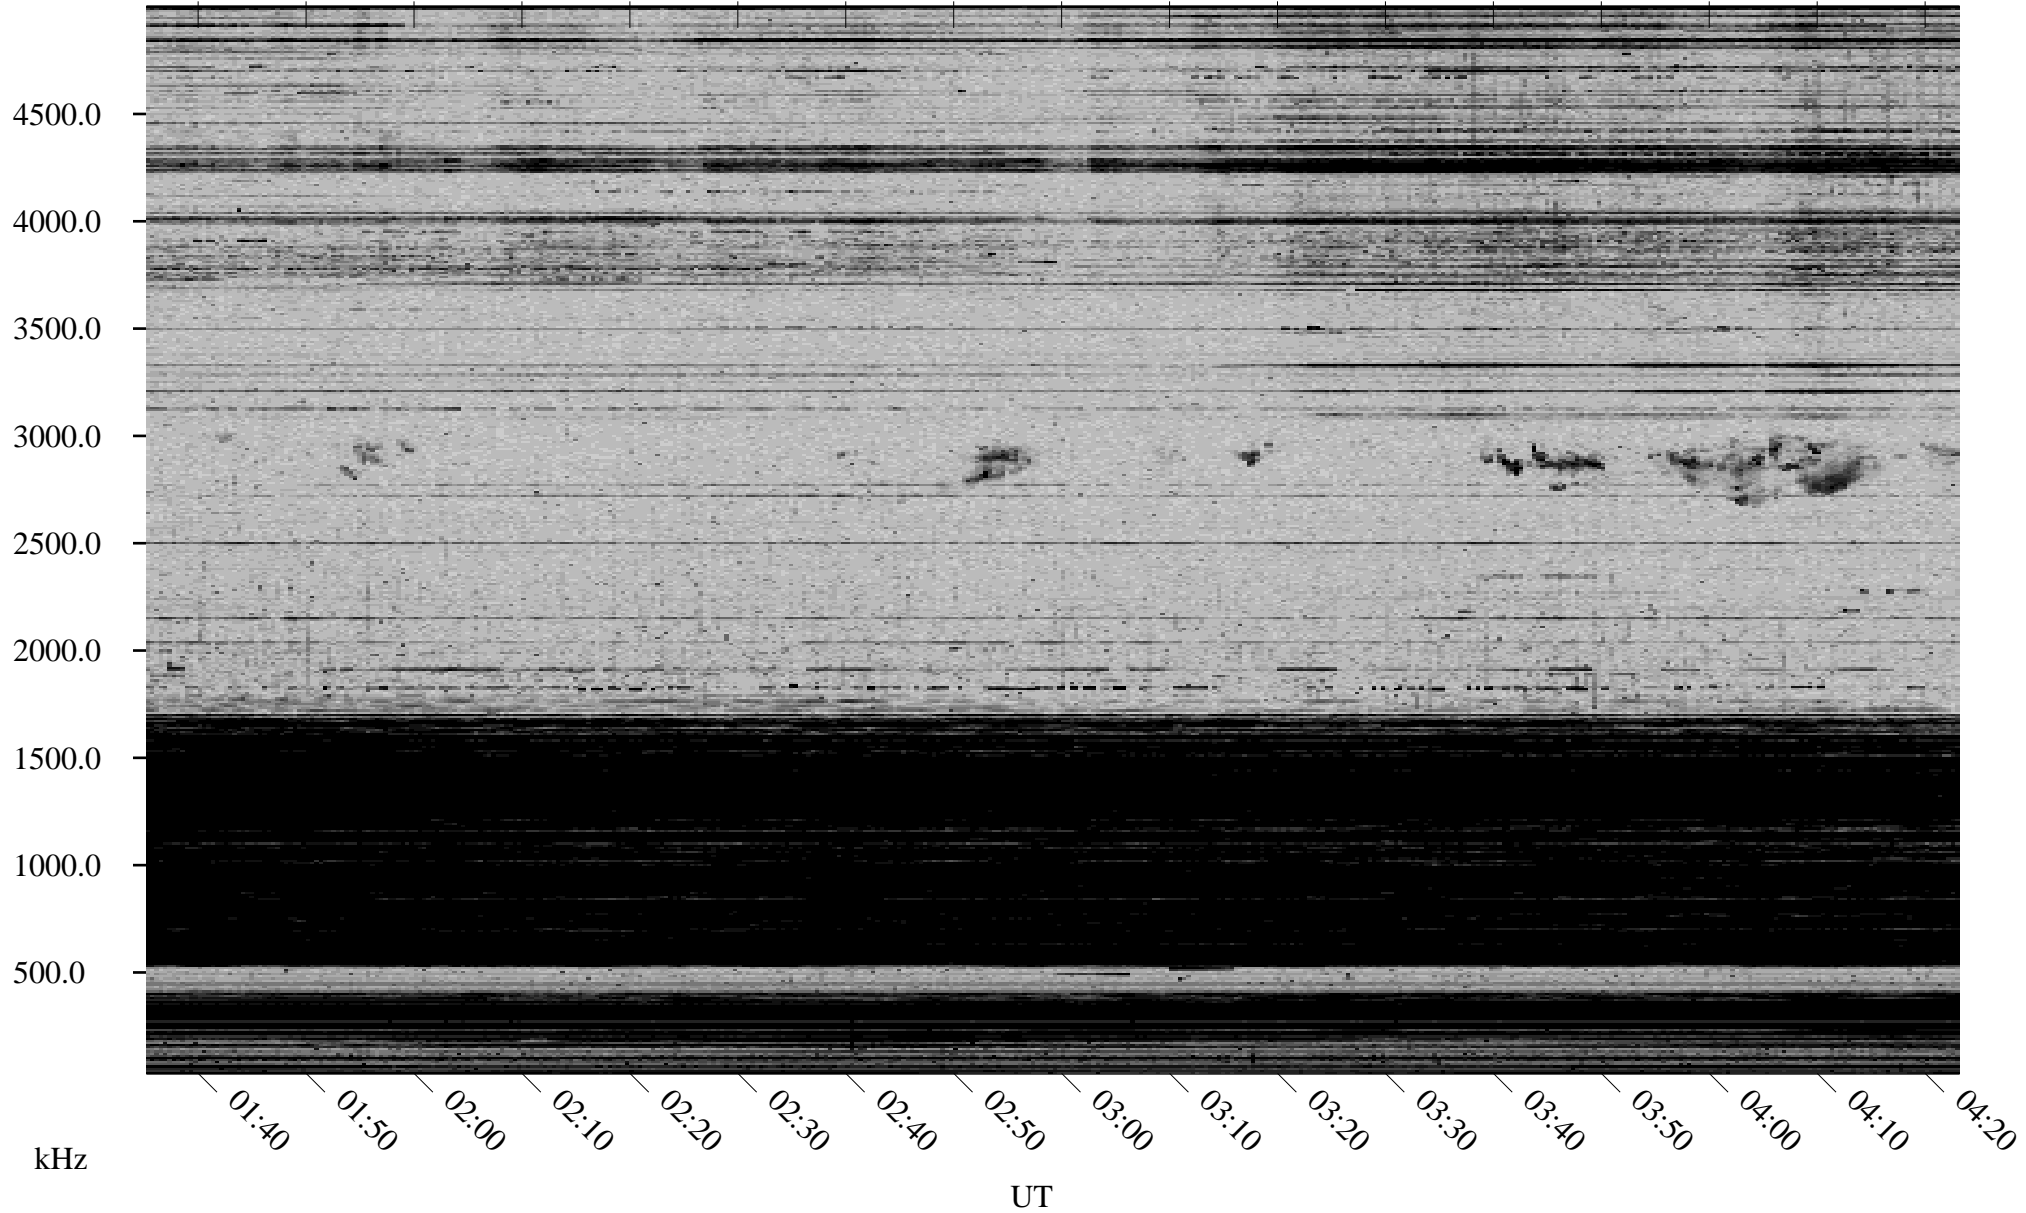

11/17/2002 Churchill, Manitoba

Linear Scale Black = 161 White = 15

ch023211.r00m max_12

Page 1

11/17/2002 Churchill, Manitoba

Linear Scale Black = 161 White = 15

ch023211.r00m max_12

Page 2

11/18/2002 Churchill, Manitoba

Linear Scale Black = 161 White = 15

ch023211.r00m max_12

Page 3

11/18/2002 Churchill, Manitoba

Linear Scale Black = 161 White = 15

ch023211.r00m max_12

Page 4

11/18/2002 Churchill, Manitoba

Linear Scale Black = 161 White = 15

ch023211.r00m max_12

Page 5

11/18/2002 Churchill, Manitoba

Linear Scale Black = 161 White = 15

ch023211.r00m max_12

Page 6

11/18/2002 Churchill, Manitoba

Linear Scale Black = 161 White = 15

ch023211.r00m max_12

Page 7

11/18/2002 Churchill, Manitoba

Linear Scale Black = 161 White = 15

ch023211.r00m max_12

Page 8