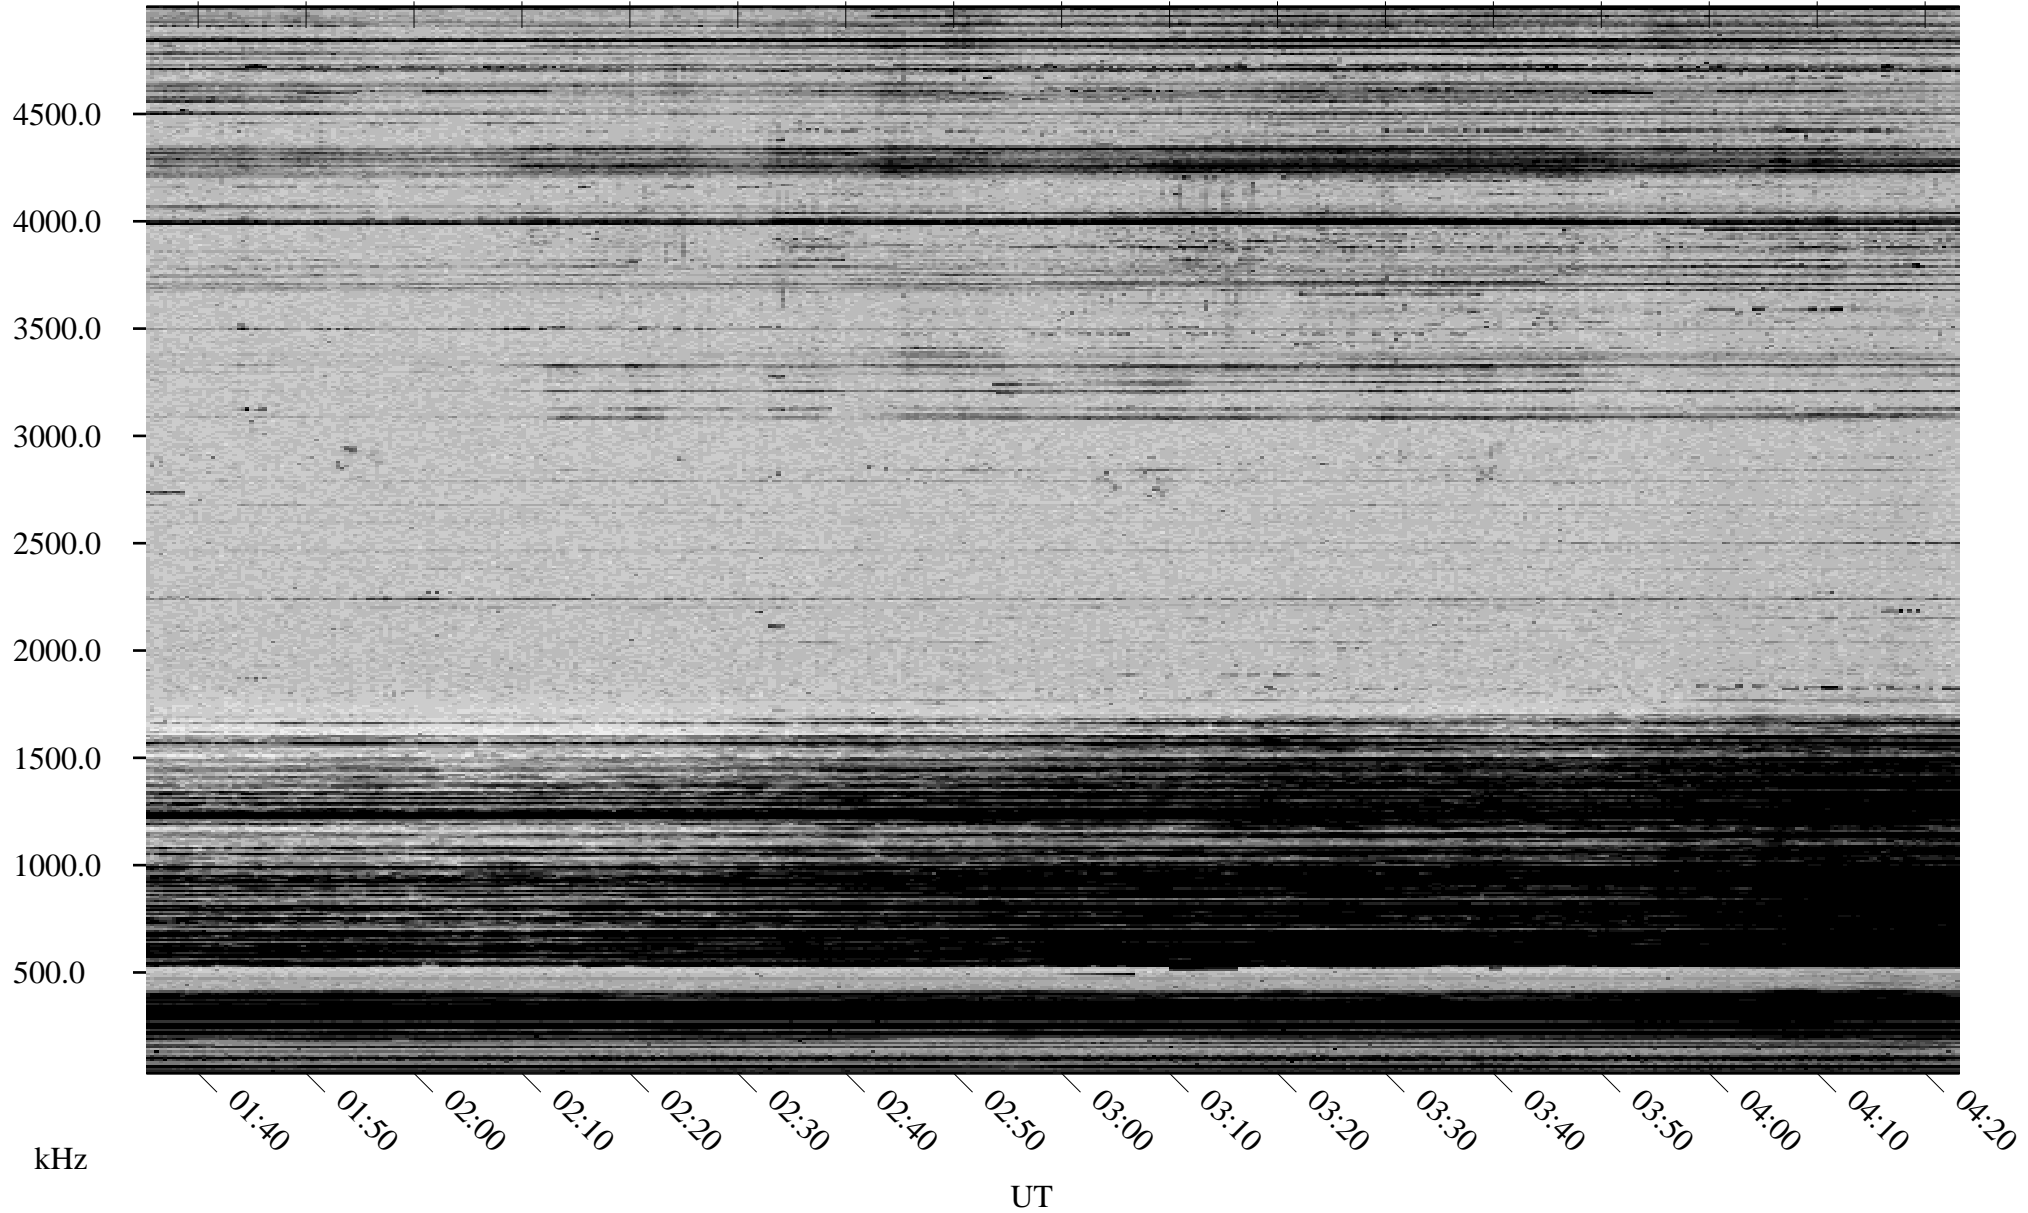

11/18/2002 Churchill, Manitoba

Linear Scale Black = 161 White = 15

ch02322l.r00m max_12

Page 1

11/18/2002 Churchill, Manitoba

Linear Scale Black = 161 White = 15

ch02322l.r00m max_12

Page 2

11/19/2002 Churchill, Manitoba

Linear Scale Black = 161 White = 15

ch02322l.r00m max_12

Page 3

11/19/2002 Churchill, Manitoba

Linear Scale Black = 161 White = 15

ch02322l.r00m max_12

Page 4

11/19/2002 Churchill, Manitoba

Linear Scale Black = 161 White = 15

ch02322l.r00m max_12

Page 5

11/19/2002 Churchill, Manitoba

Linear Scale Black = 161 White = 15

ch02322l.r00m max_12

Page 6

11/19/2002 Churchill, Manitoba

Linear Scale Black = 161 White = 15

ch02322l.r00m max_12

Page 7

11/19/2002 Churchill, Manitoba

Linear Scale Black = 161 White = 15

ch02322l.r00m max_12