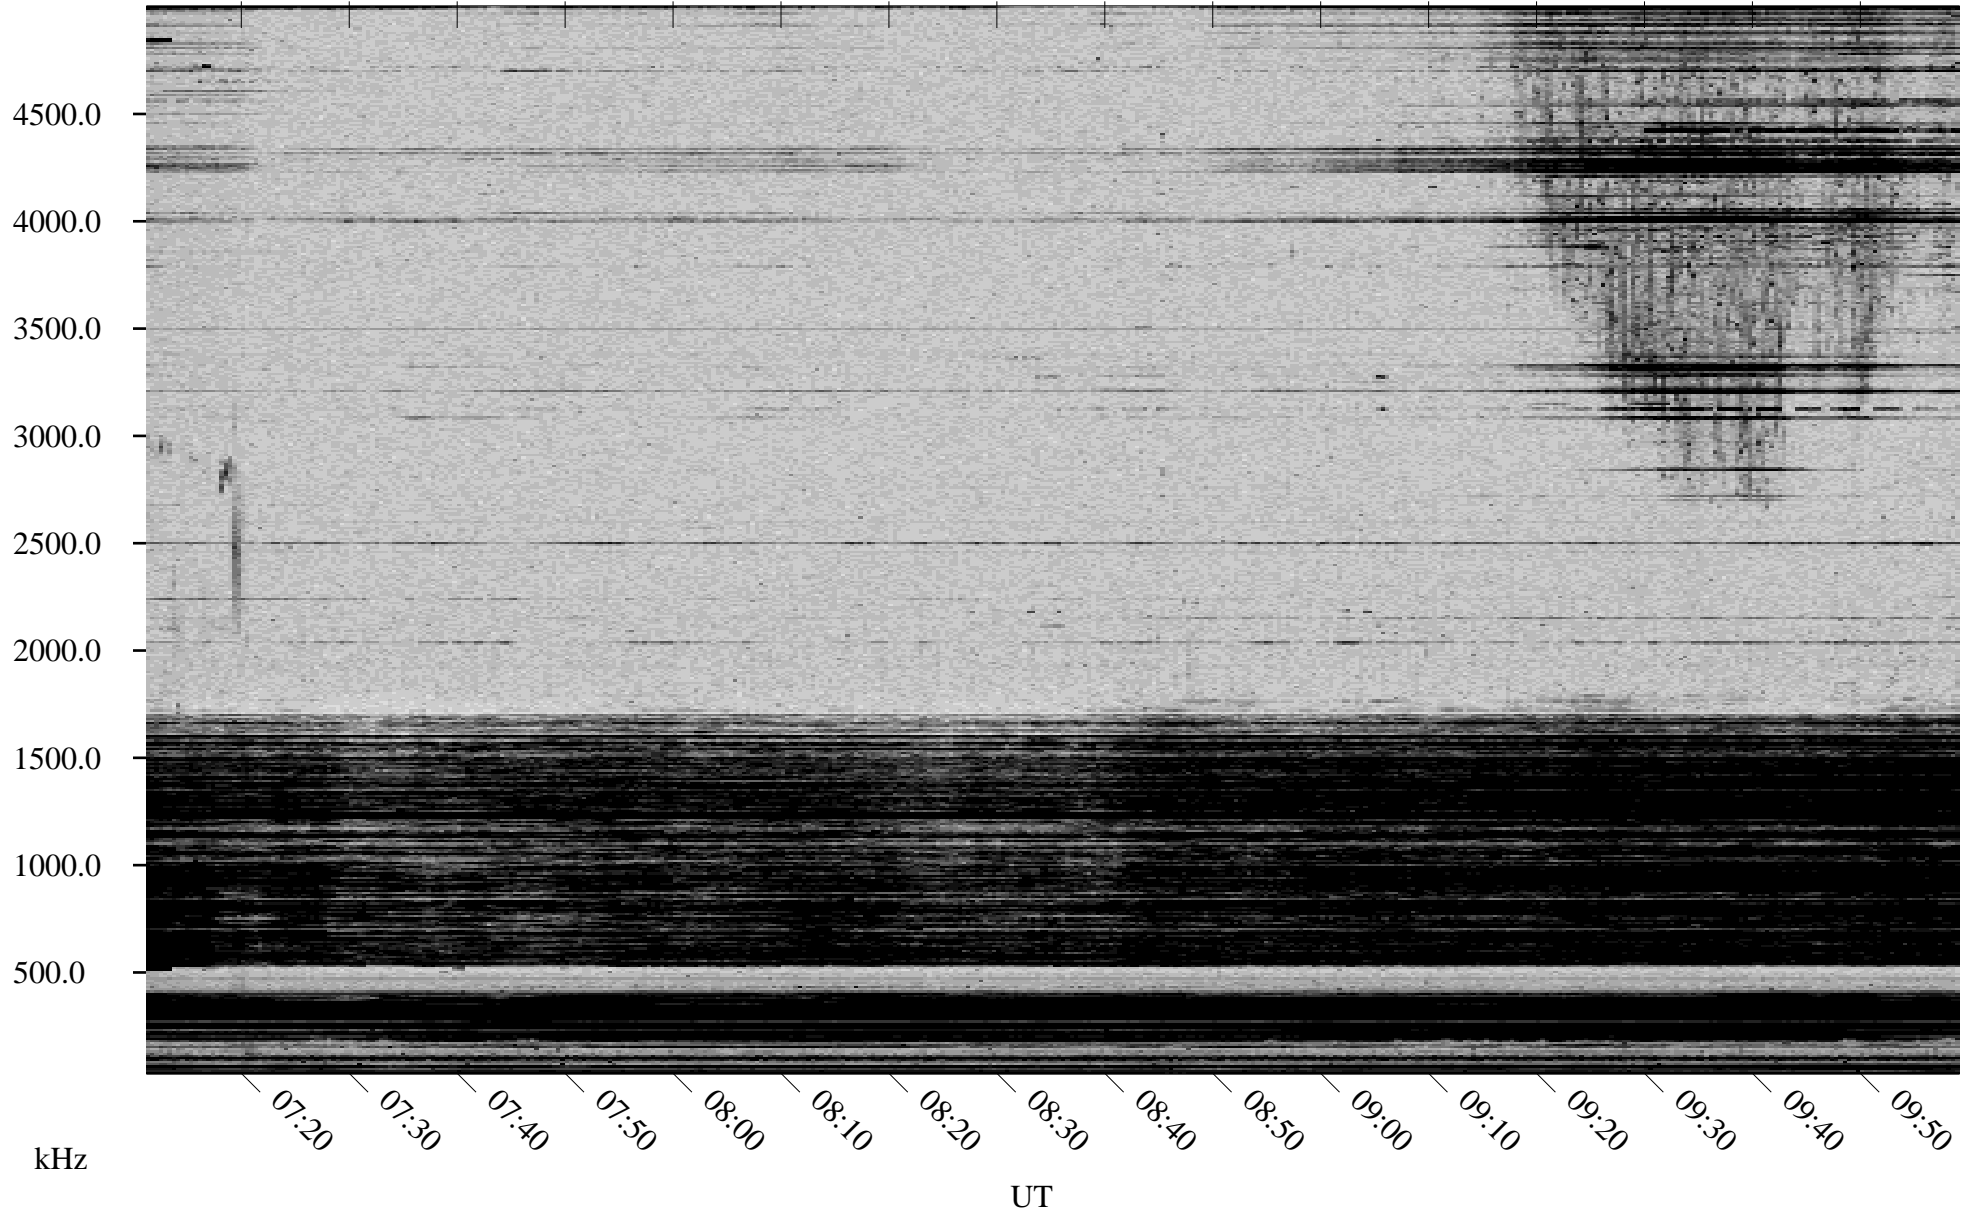

11/18/2002 Churchill, Manitoba

Linear Scale Black = 161 White = 15

ch02322l.r00m max_12

Page 1

11/18/2002 Churchill, Manitoba

Linear Scale Black = 161 White = 15

ch02322l.r00m max_12

Page 2

11/19/2002 Churchill, Manitoba

Linear Scale Black = 161 White = 15

ch02322l.r00m max_12

Page 3

11/19/2002 Churchill, Manitoba

Linear Scale Black = 161 White = 15

ch02322l.r00m max_12

Page 4

11/19/2002 Churchill, Manitoba

Linear Scale Black = 161 White = 15

ch02322l.r00m max_12

Page 5

11/19/2002 Churchill, Manitoba

Linear Scale Black = 161 White = 15

ch02322l.r00m max_12

Page 6

11/19/2002 Churchill, Manitoba

Linear Scale Black = 161 White = 15

ch02322l.r00m max_12

Page 7

11/19/2002 Churchill, Manitoba

Linear Scale Black = 161 White = 15

ch02322l.r00m max_12