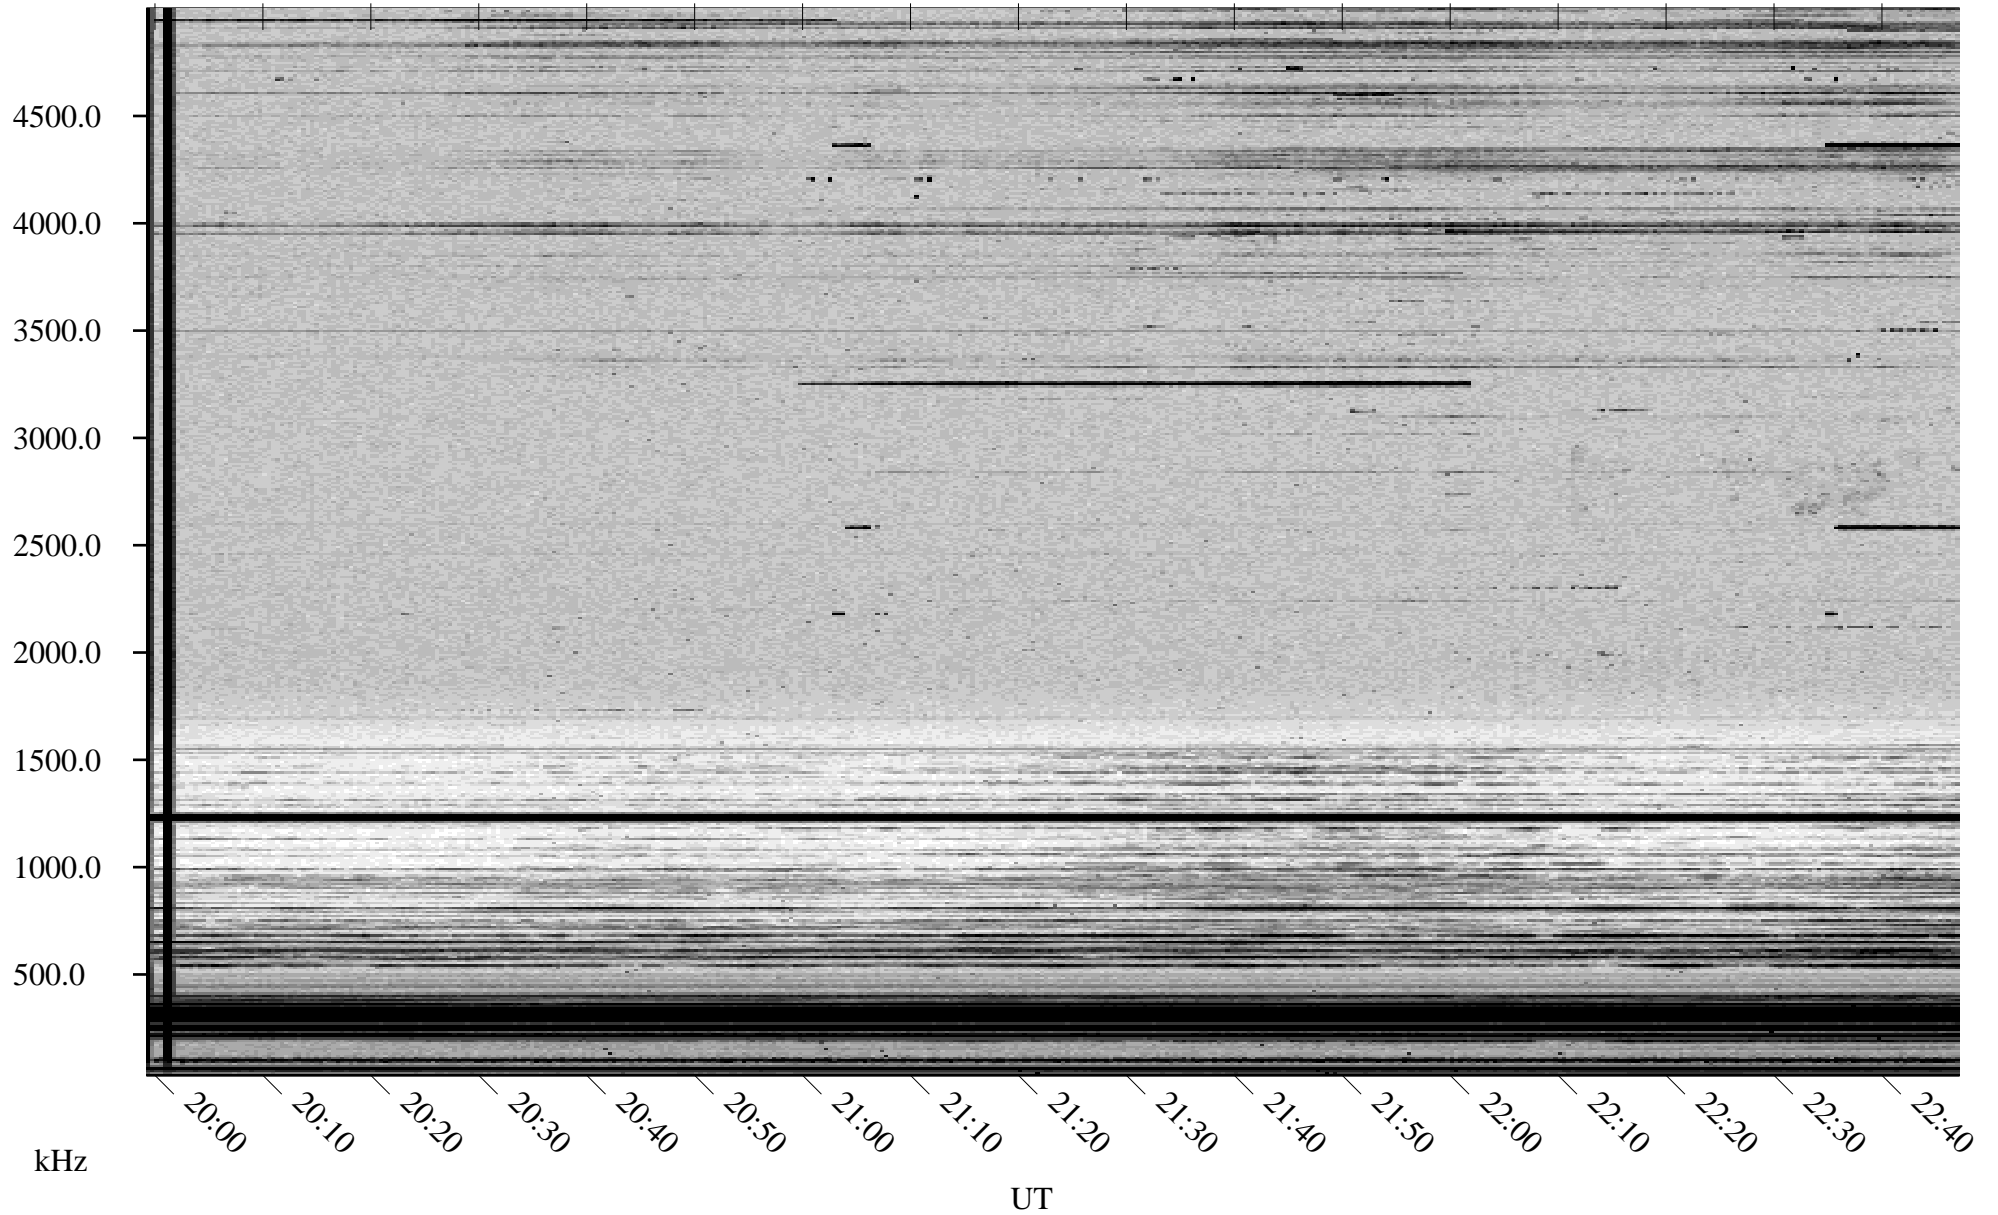

11/18/2002 Churchill, Manitoba

Linear Scale Black = 161 White = 15

ch02322l.r00m max_12

Page 1

11/18/2002 Churchill, Manitoba

Linear Scale Black = 161 White = 15

ch02322l.r00m max_12

Page 2

11/19/2002 Churchill, Manitoba

Linear Scale Black = 161 White = 15

ch02322l.r00m max_12

Page 3

11/19/2002 Churchill, Manitoba

Linear Scale Black = 161 White = 15

ch02322l.r00m max_12

Page 4

11/19/2002 Churchill, Manitoba

Linear Scale Black = 161 White = 15

ch02322l.r00m max_12

Page 5

11/19/2002 Churchill, Manitoba

Linear Scale Black = 161 White = 15

ch02322l.r00m max_12

Page 6

11/19/2002 Churchill, Manitoba

Linear Scale Black = 161 White = 15

ch02322l.r00m max_12

Page 7

11/19/2002 Churchill, Manitoba

Linear Scale Black = 161 White = 15

ch02322l.r00m max_12