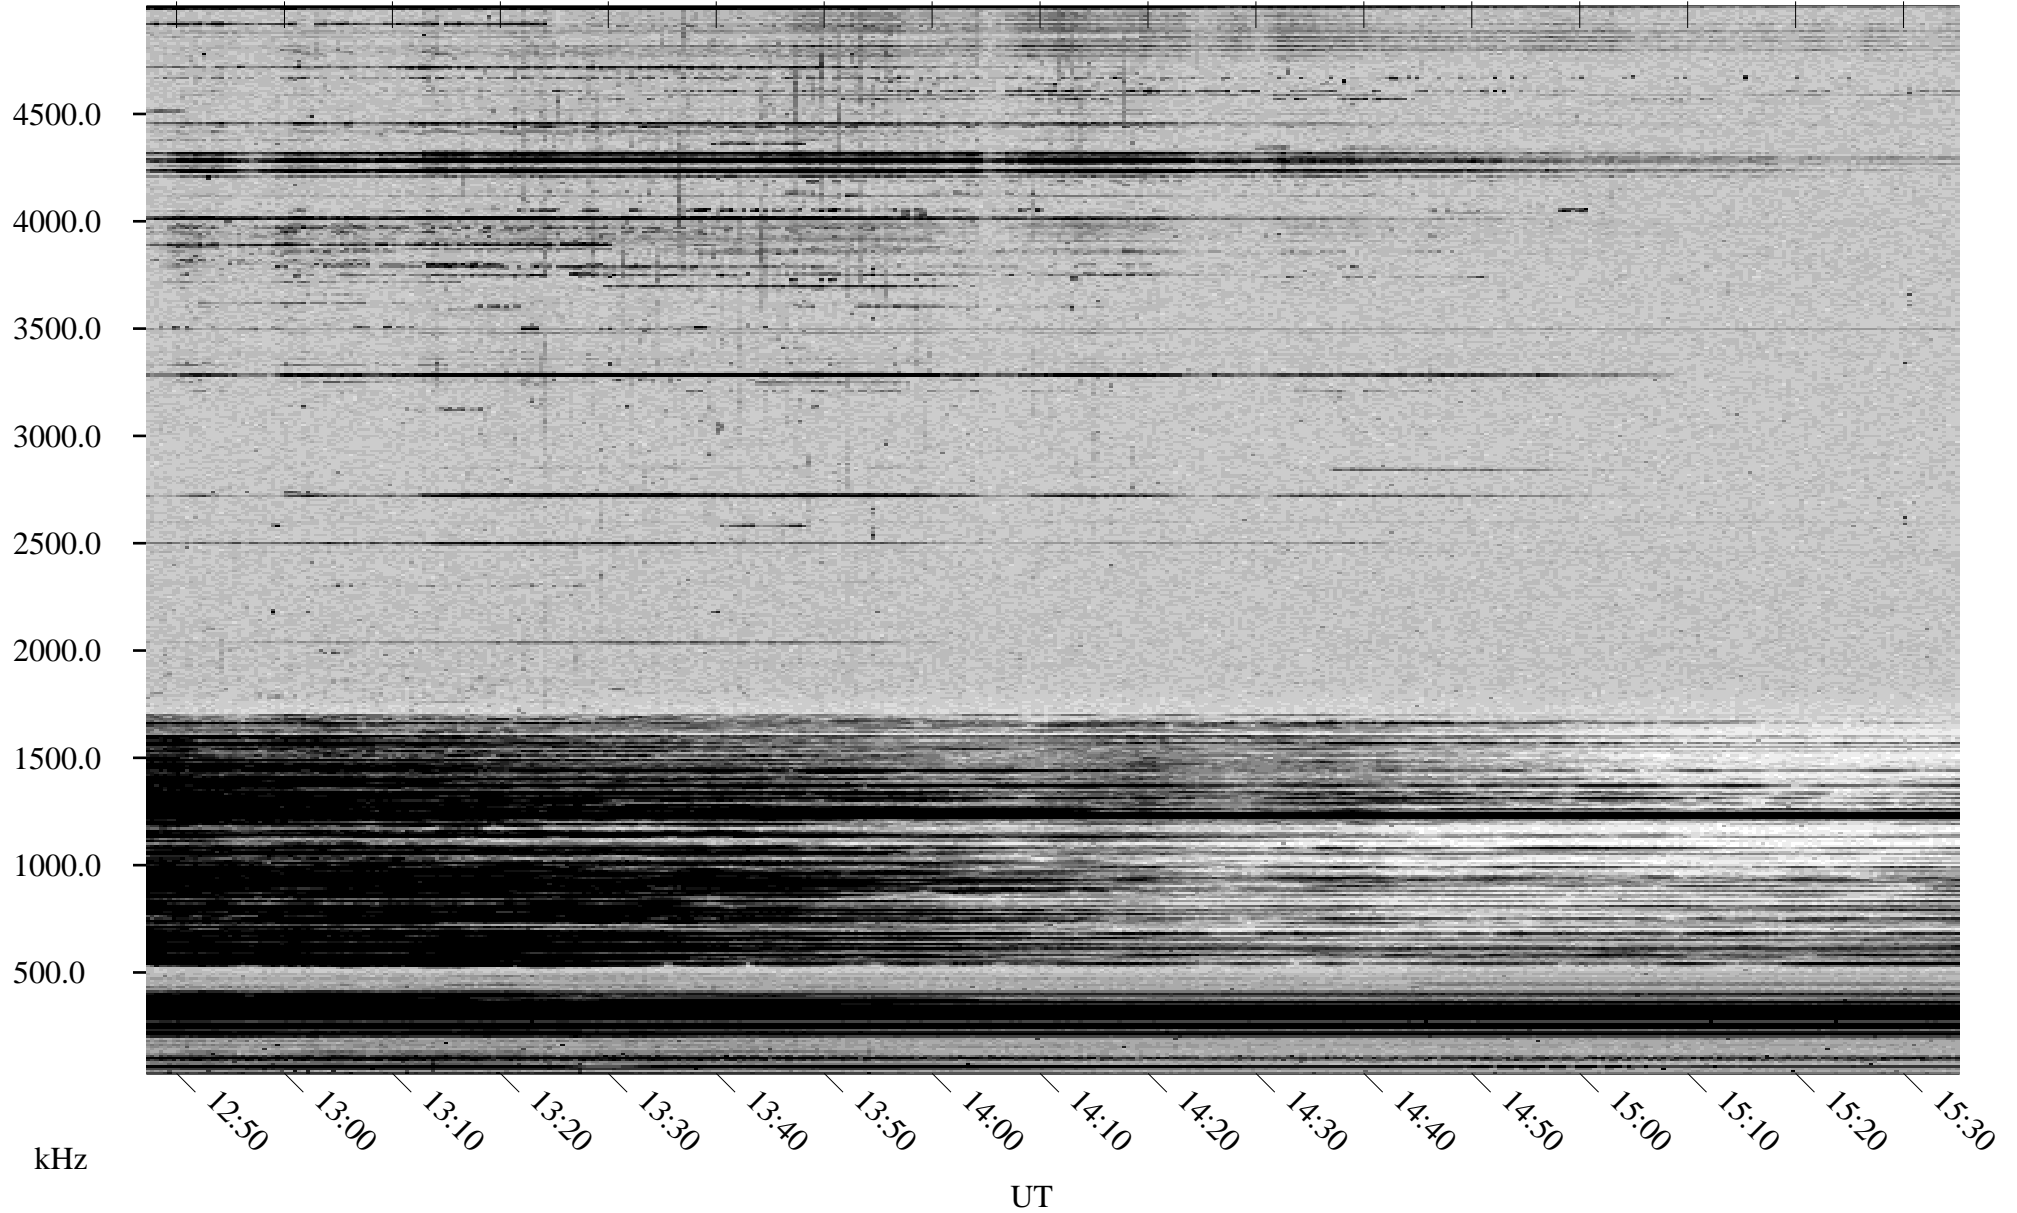

11/18/2002 Churchill, Manitoba

Linear Scale Black = 161 White = 15

ch02322l.r00m max_12

Page 1

11/18/2002 Churchill, Manitoba

Linear Scale Black = 161 White = 15

ch02322l.r00m max_12

Page 2

11/19/2002 Churchill, Manitoba

Linear Scale Black = 161 White = 15

ch02322l.r00m max_12

Page 3

11/19/2002 Churchill, Manitoba

Linear Scale Black = 161 White = 15

ch02322l.r00m max_12

Page 4

11/19/2002 Churchill, Manitoba

Linear Scale Black = 161 White = 15

ch02322l.r00m max_12

Page 5

11/19/2002 Churchill, Manitoba

Linear Scale Black = 161 White = 15

ch02322l.r00m max_12

Page 6

11/19/2002 Churchill, Manitoba

Linear Scale Black = 161 White = 15

ch02322l.r00m max_12

Page 7

11/19/2002 Churchill, Manitoba

Linear Scale Black = 161 White = 15

ch02322l.r00m max_12