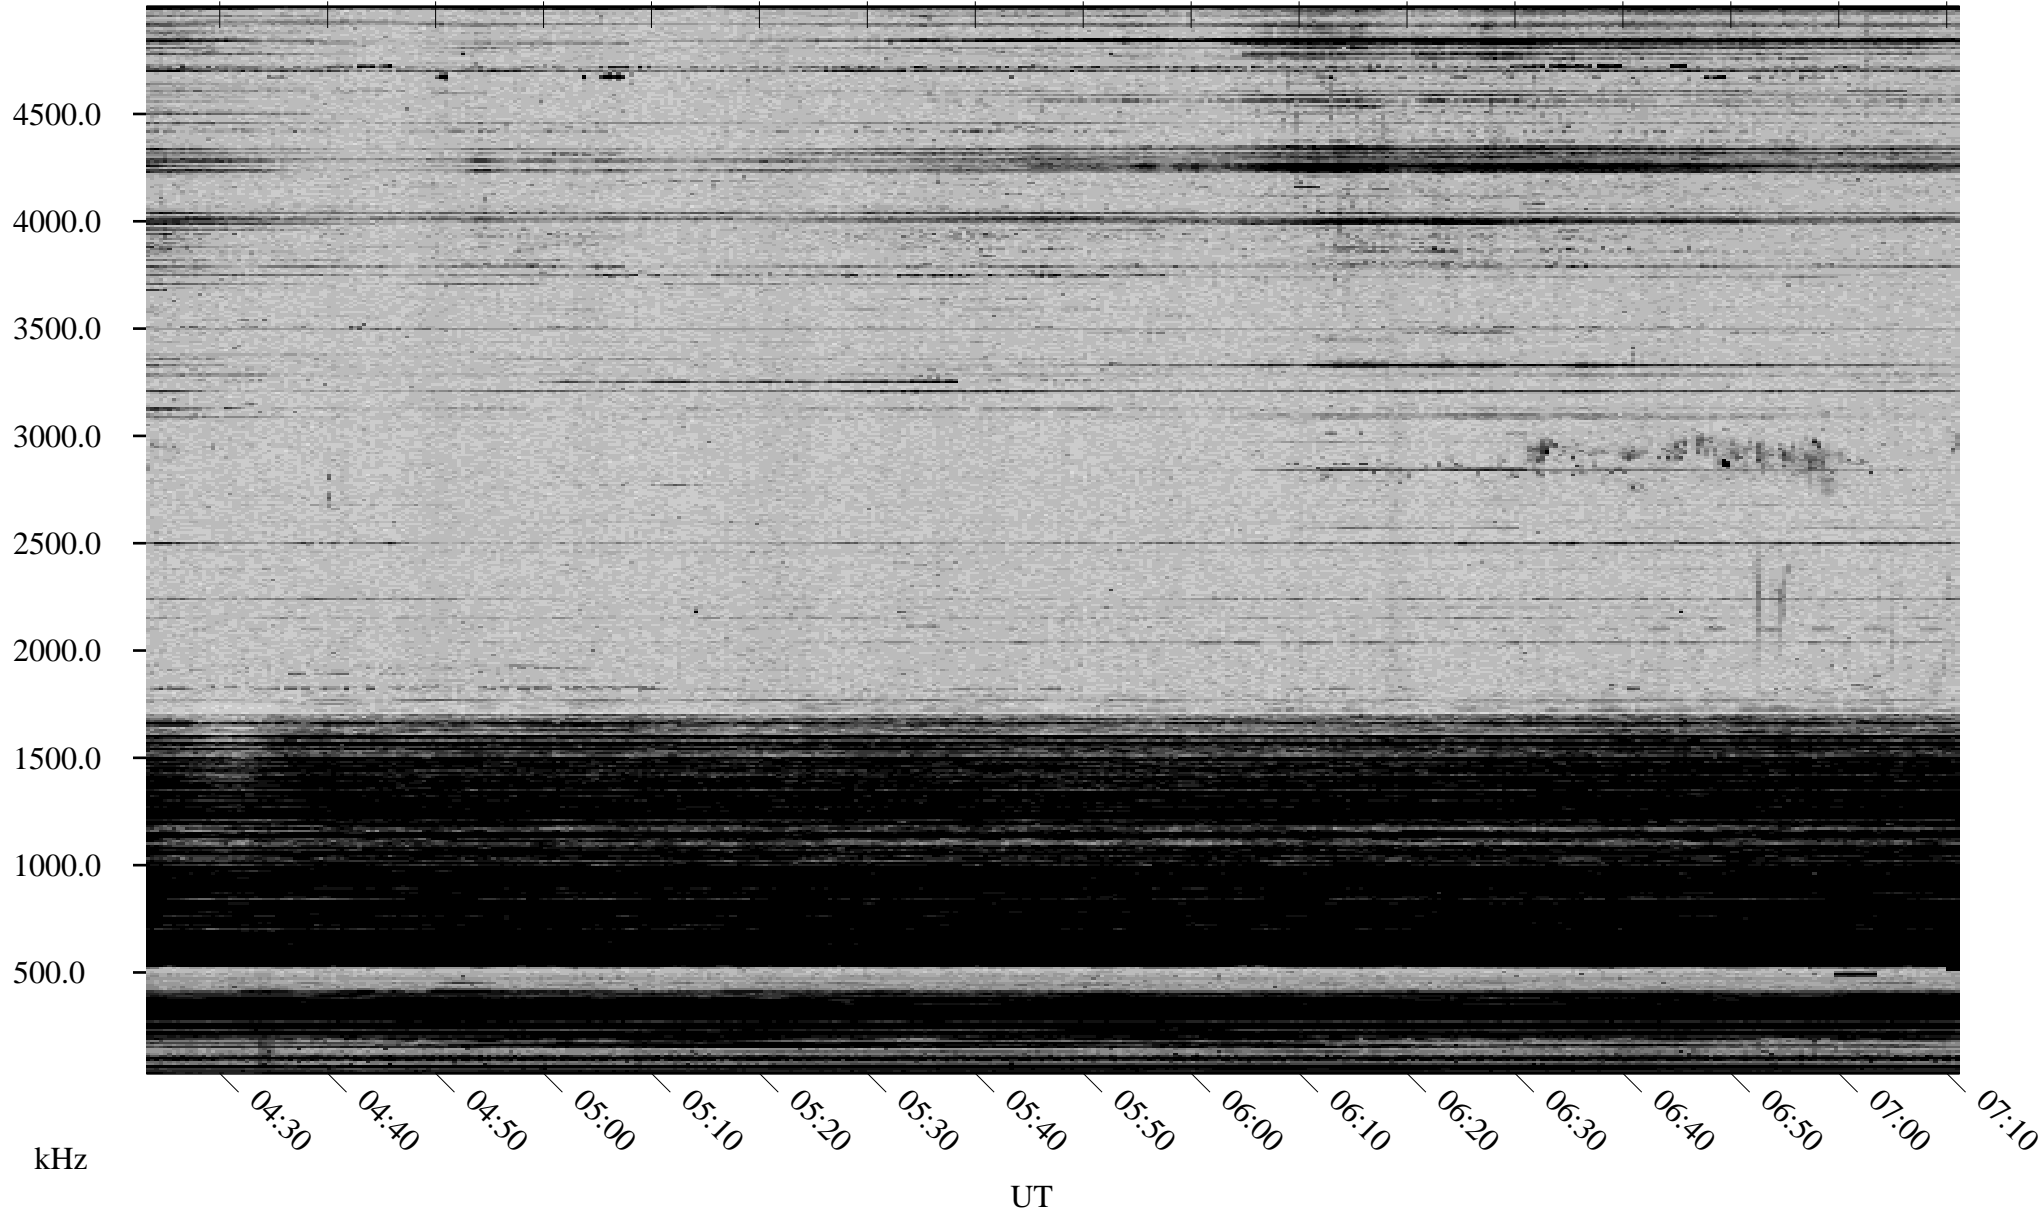

11/18/2002 Churchill, Manitoba

Linear Scale Black = 161 White = 15

ch02322l.r00m max_12

Page 1

11/18/2002 Churchill, Manitoba

Linear Scale Black = 161 White = 15

ch02322l.r00m max_12

Page 2

11/19/2002 Churchill, Manitoba

Linear Scale Black = 161 White = 15

ch02322l.r00m max_12

Page 3

11/19/2002 Churchill, Manitoba

Linear Scale Black = 161 White = 15

ch02322l.r00m max_12

Page 4

11/19/2002 Churchill, Manitoba

Linear Scale Black = 161 White = 15

ch02322l.r00m max_12

Page 5

11/19/2002 Churchill, Manitoba

Linear Scale Black = 161 White = 15

ch02322l.r00m max_12

Page 6

11/19/2002 Churchill, Manitoba

Linear Scale Black = 161 White = 15

ch02322l.r00m max_12

Page 7

11/19/2002 Churchill, Manitoba

Linear Scale Black = 161 White = 15

ch02322l.r00m max_12