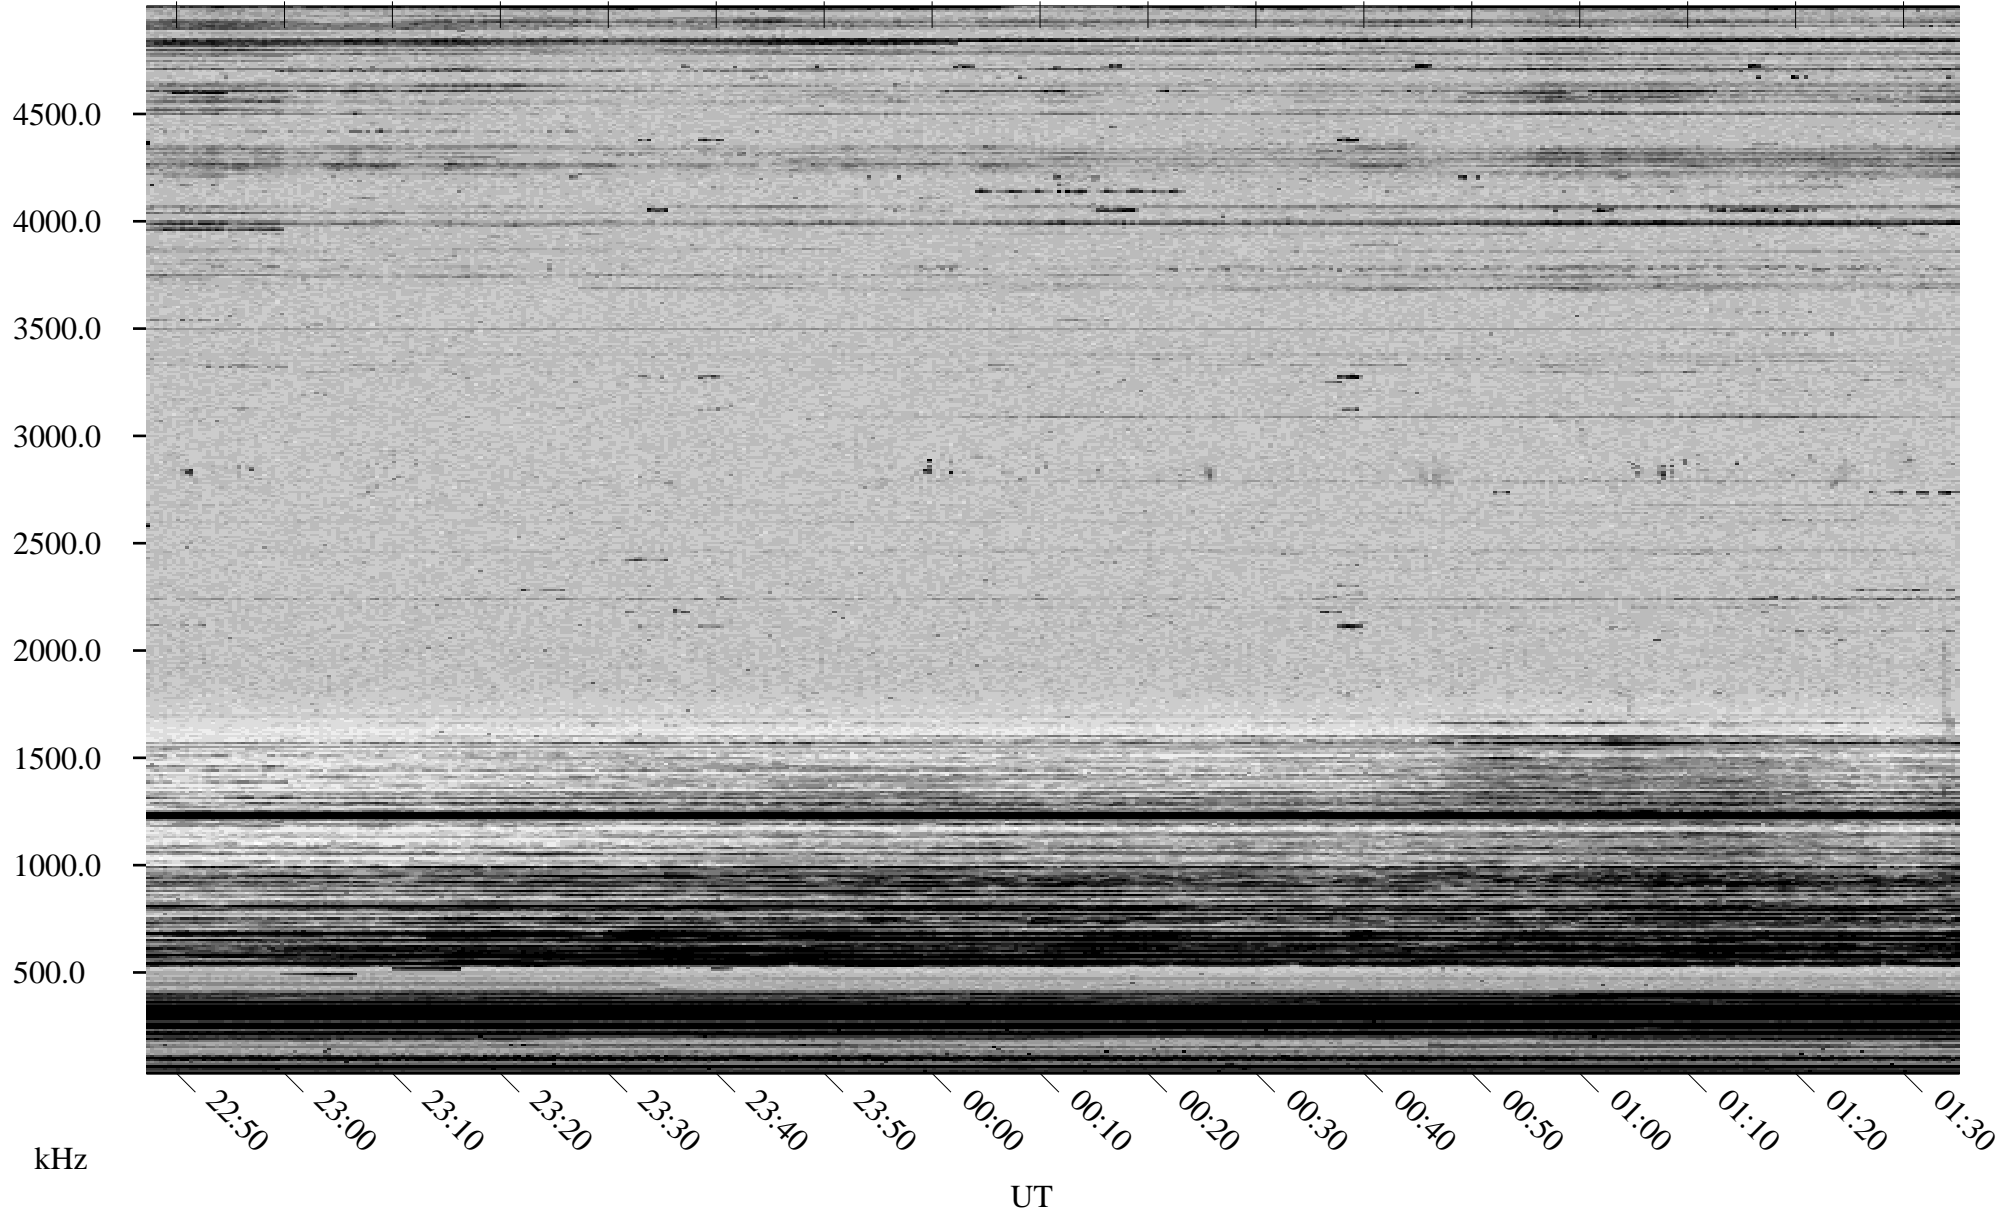

11/18/2002 Churchill, Manitoba

Linear Scale Black = 161 White = 15

ch02322l.r00m max_12

Page 1

11/18/2002 Churchill, Manitoba

Linear Scale Black = 161 White = 15

ch02322l.r00m max_12

Page 2

11/19/2002 Churchill, Manitoba

Linear Scale Black = 161 White = 15

ch02322l.r00m max_12

Page 3

11/19/2002 Churchill, Manitoba

Linear Scale Black = 161 White = 15

ch02322l.r00m max_12

Page 4

11/19/2002 Churchill, Manitoba

Linear Scale Black = 161 White = 15

ch02322l.r00m max_12

Page 5

11/19/2002 Churchill, Manitoba

Linear Scale Black = 161 White = 15

ch02322l.r00m max_12

Page 6

11/19/2002 Churchill, Manitoba

Linear Scale Black = 161 White = 15

ch02322l.r00m max_12

Page 7

11/19/2002 Churchill, Manitoba

Linear Scale Black = 161 White = 15

ch02322l.r00m max_12