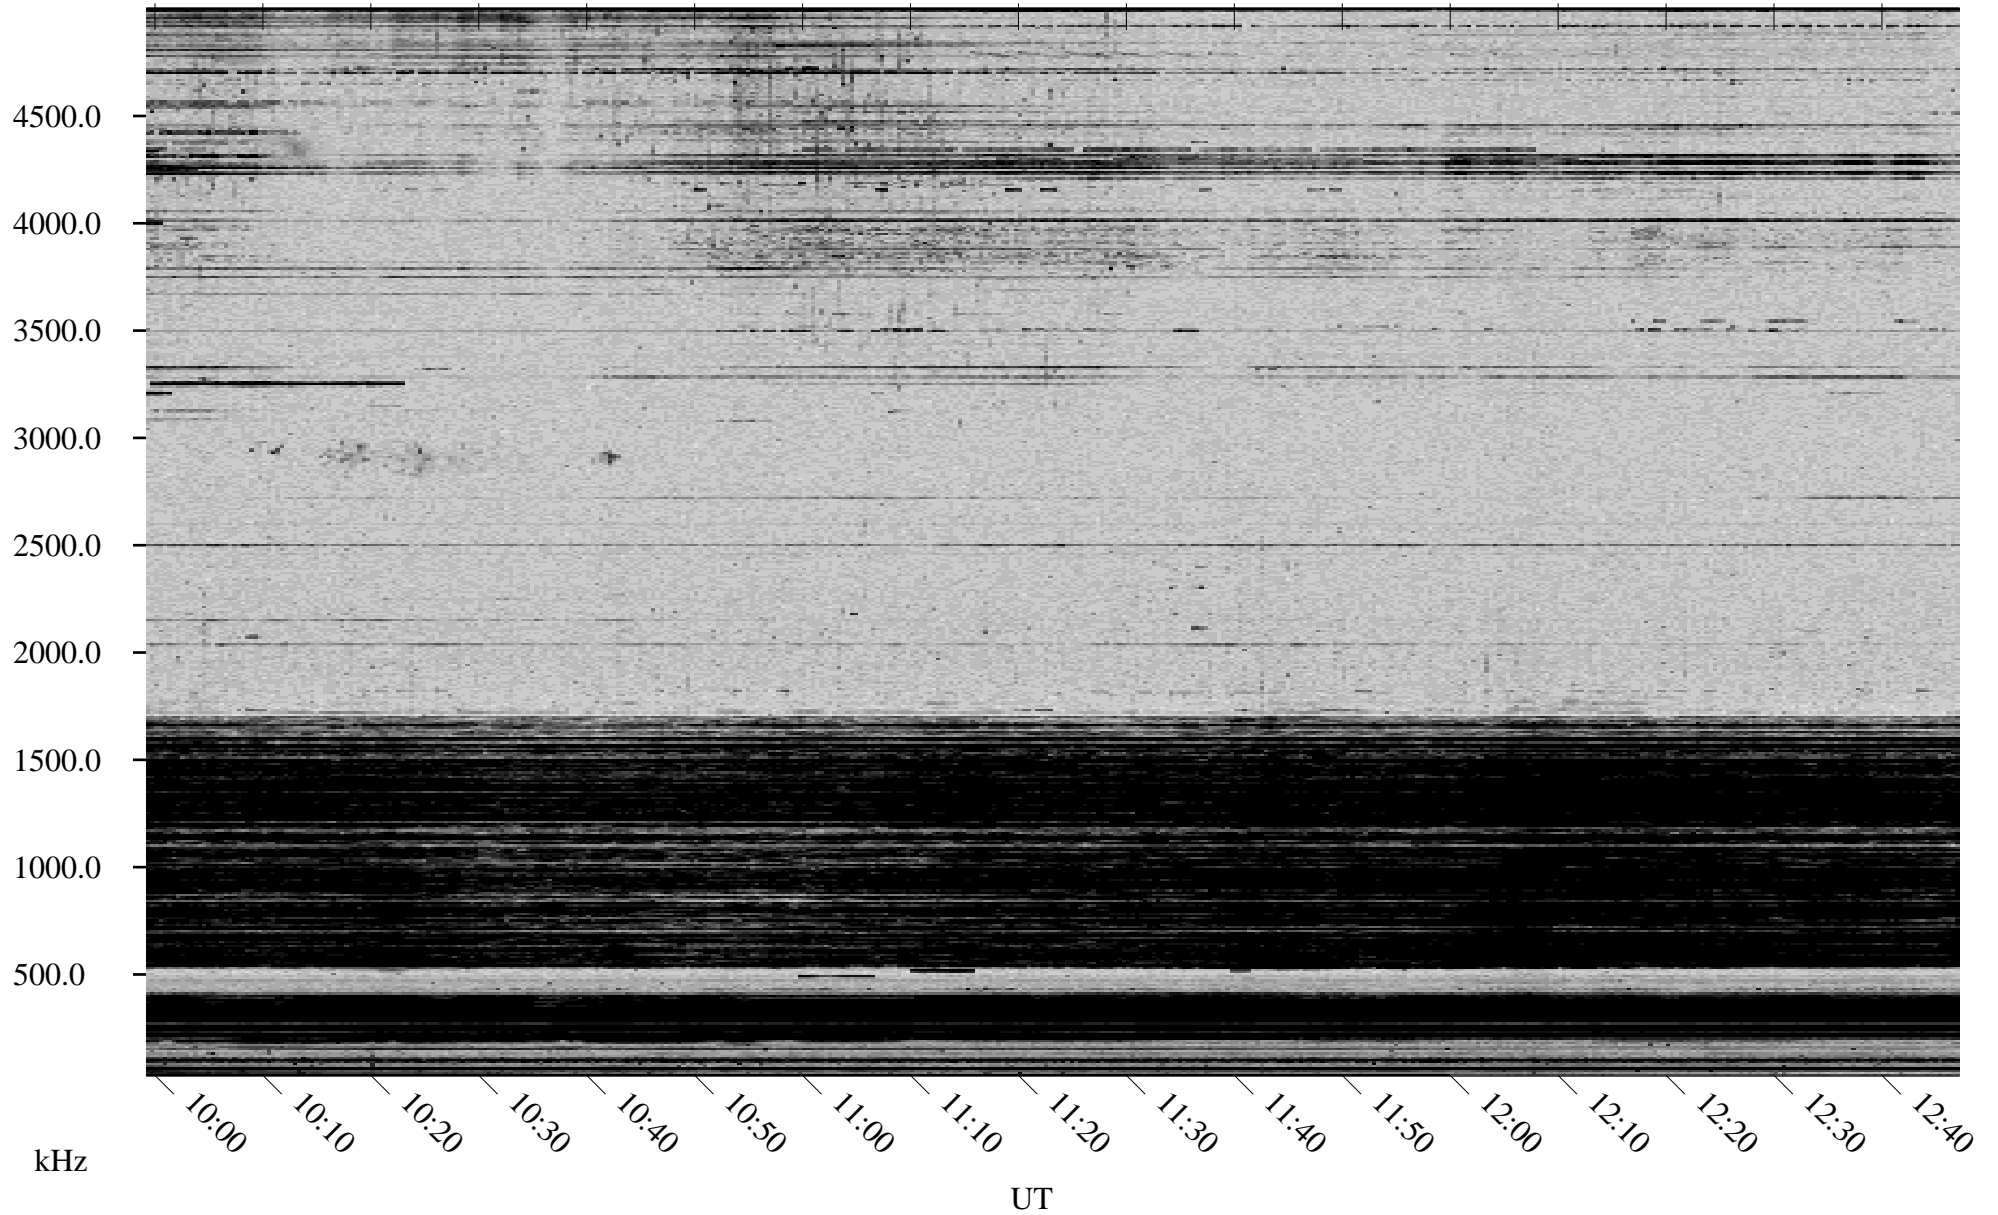

11/18/2002 Churchill, Manitoba

Linear Scale Black = 161 White = 15

ch02322l.r00m max_12

Page 1

11/18/2002 Churchill, Manitoba

Linear Scale Black = 161 White = 15

ch02322l.r00m max_12

Page 2

11/19/2002 Churchill, Manitoba

Linear Scale Black = 161 White = 15

ch02322l.r00m max_12

Page 3

11/19/2002 Churchill, Manitoba

Linear Scale Black = 161 White = 15

ch02322l.r00m max_12

Page 4

11/19/2002 Churchill, Manitoba

Linear Scale Black = 161 White = 15

ch02322l.r00m max_12

Page 5

11/19/2002 Churchill, Manitoba

Linear Scale Black = 161 White = 15

ch02322l.r00m max_12

Page 6

11/19/2002 Churchill, Manitoba

Linear Scale Black = 161 White = 15

ch02322l.r00m max_12

Page 7

11/19/2002 Churchill, Manitoba

Linear Scale Black = 161 White = 15

ch02322l.r00m max_12