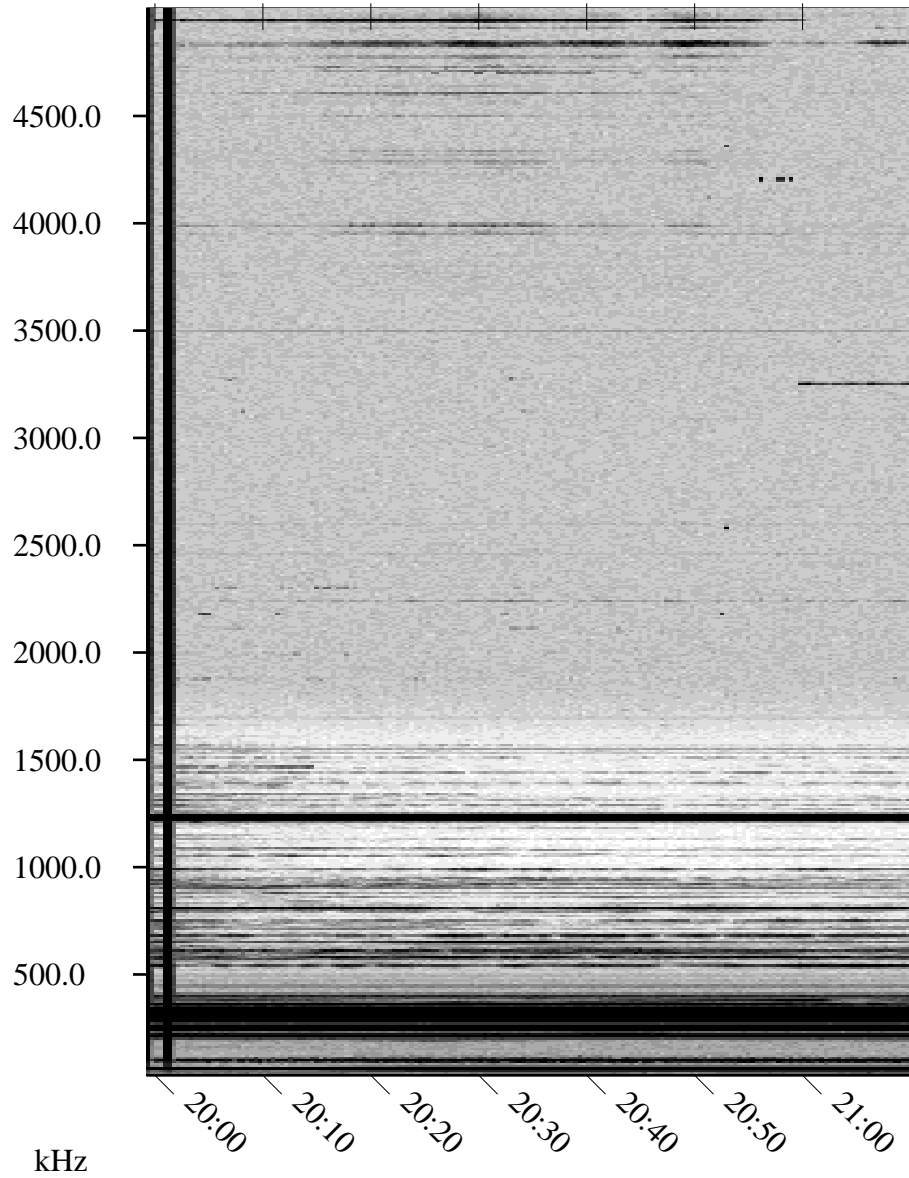

11/19/2002 Churchill, Manitoba

Linear Scale Black = 161 White = 15

ch023231l.r00m max_12

Page 1

UT