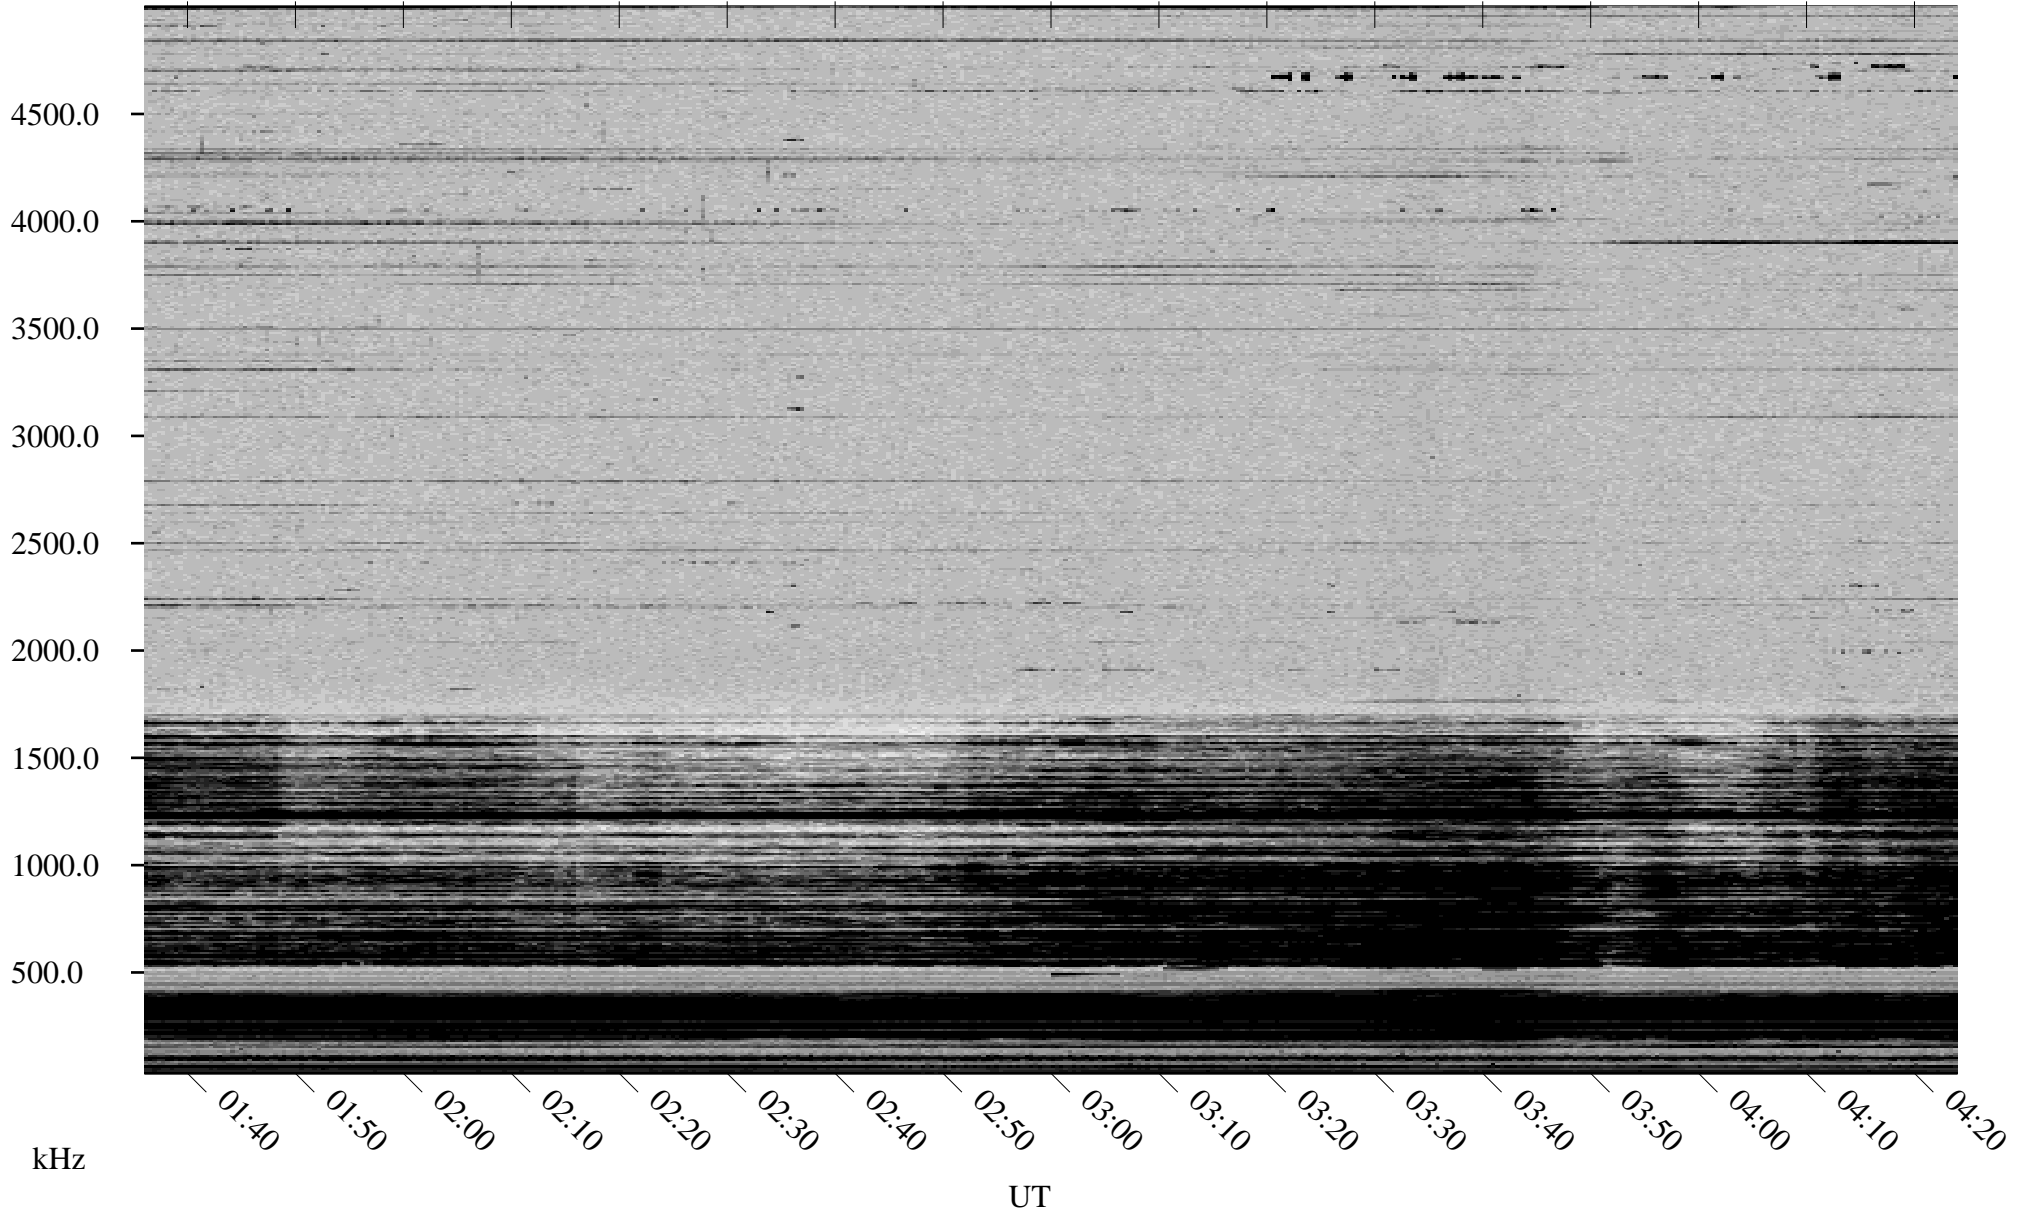

11/20/2002 Churchill, Manitoba

Linear Scale Black = 161 White = 15

ch02324l.r00m max_12

Page 1

11/20/2002 Churchill, Manitoba

Linear Scale Black = 161 White = 15

ch02324l.r00m max_12

Page 2

11/21/2002 Churchill, Manitoba

Linear Scale Black = 161 White = 15

ch02324l.r00m max_12

Page 3

11/21/2002 Churchill, Manitoba

Linear Scale Black = 161 White = 15

ch02324l.r00m max_12

Page 4

11/21/2002 Churchill, Manitoba

Linear Scale Black = 161 White = 15

ch02324l.r00m max_12

Page 5

11/21/2002 Churchill, Manitoba

Linear Scale Black = 161 White = 15

ch02324l.r00m max_12

Page 6

11/21/2002 Churchill, Manitoba

Linear Scale Black = 161 White = 15

ch02324l.r00m max_12

Page 7

11/21/2002 Churchill, Manitoba

Linear Scale Black = 161 White = 15

ch02324l.r00m max_12

Page 8