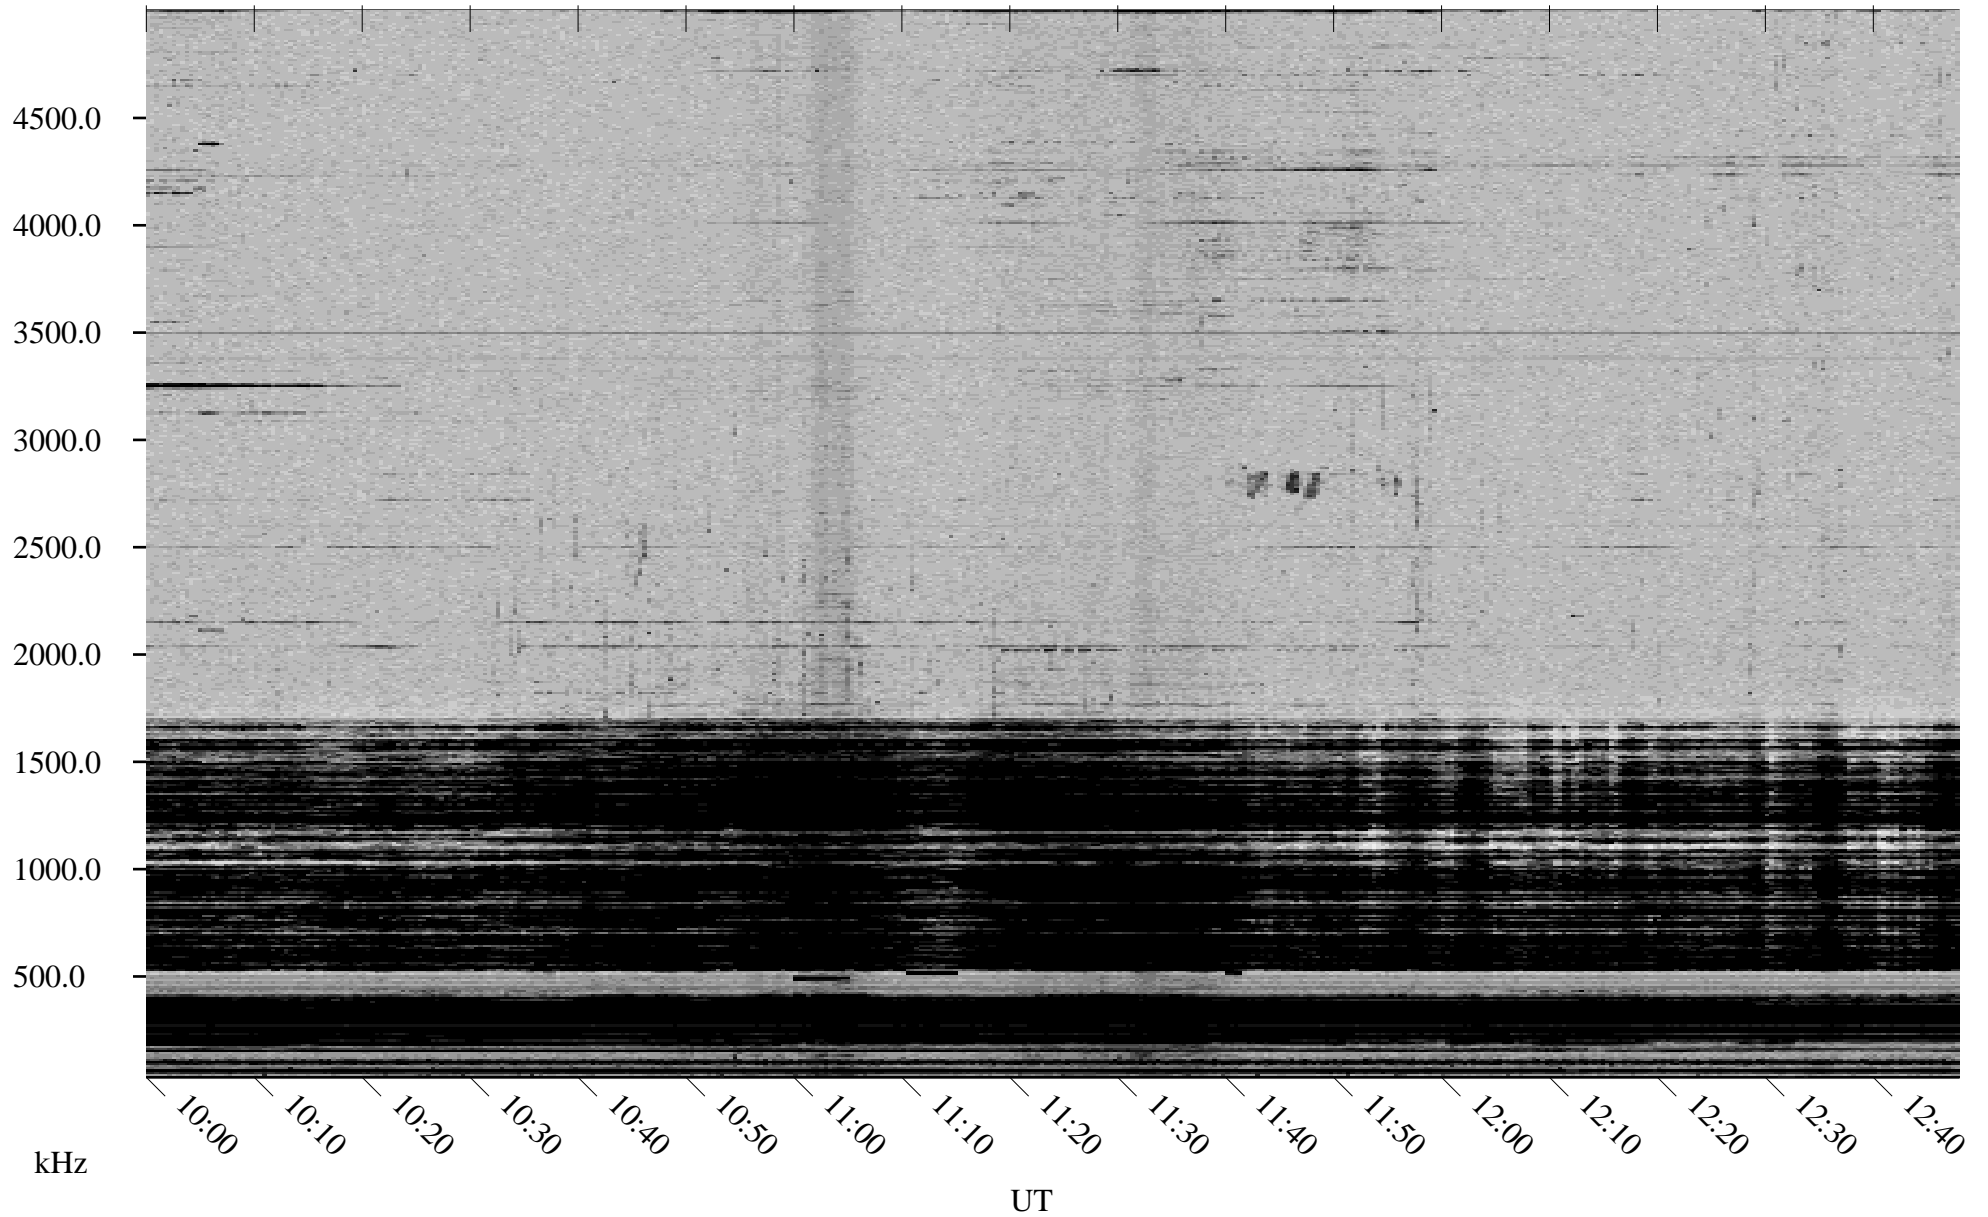

11/20/2002 Churchill, Manitoba

Linear Scale Black = 161 White = 15

ch02324l.r00m max_12

Page 1

11/20/2002 Churchill, Manitoba

Linear Scale Black = 161 White = 15

ch02324l.r00m max_12

Page 2

11/21/2002 Churchill, Manitoba

Linear Scale Black = 161 White = 15

ch02324l.r00m max_12

Page 3

11/21/2002 Churchill, Manitoba

Linear Scale Black = 161 White = 15

ch02324l.r00m max_12

Page 4

11/21/2002 Churchill, Manitoba

Linear Scale Black = 161 White = 15

ch02324l.r00m max_12

Page 5

11/21/2002 Churchill, Manitoba

Linear Scale Black = 161 White = 15

ch02324l.r00m max_12

Page 6

11/21/2002 Churchill, Manitoba

Linear Scale Black = 161 White = 15

ch02324l.r00m max_12

Page 7

11/21/2002 Churchill, Manitoba

Linear Scale Black = 161 White = 15

ch02324l.r00m max_12

Page 8