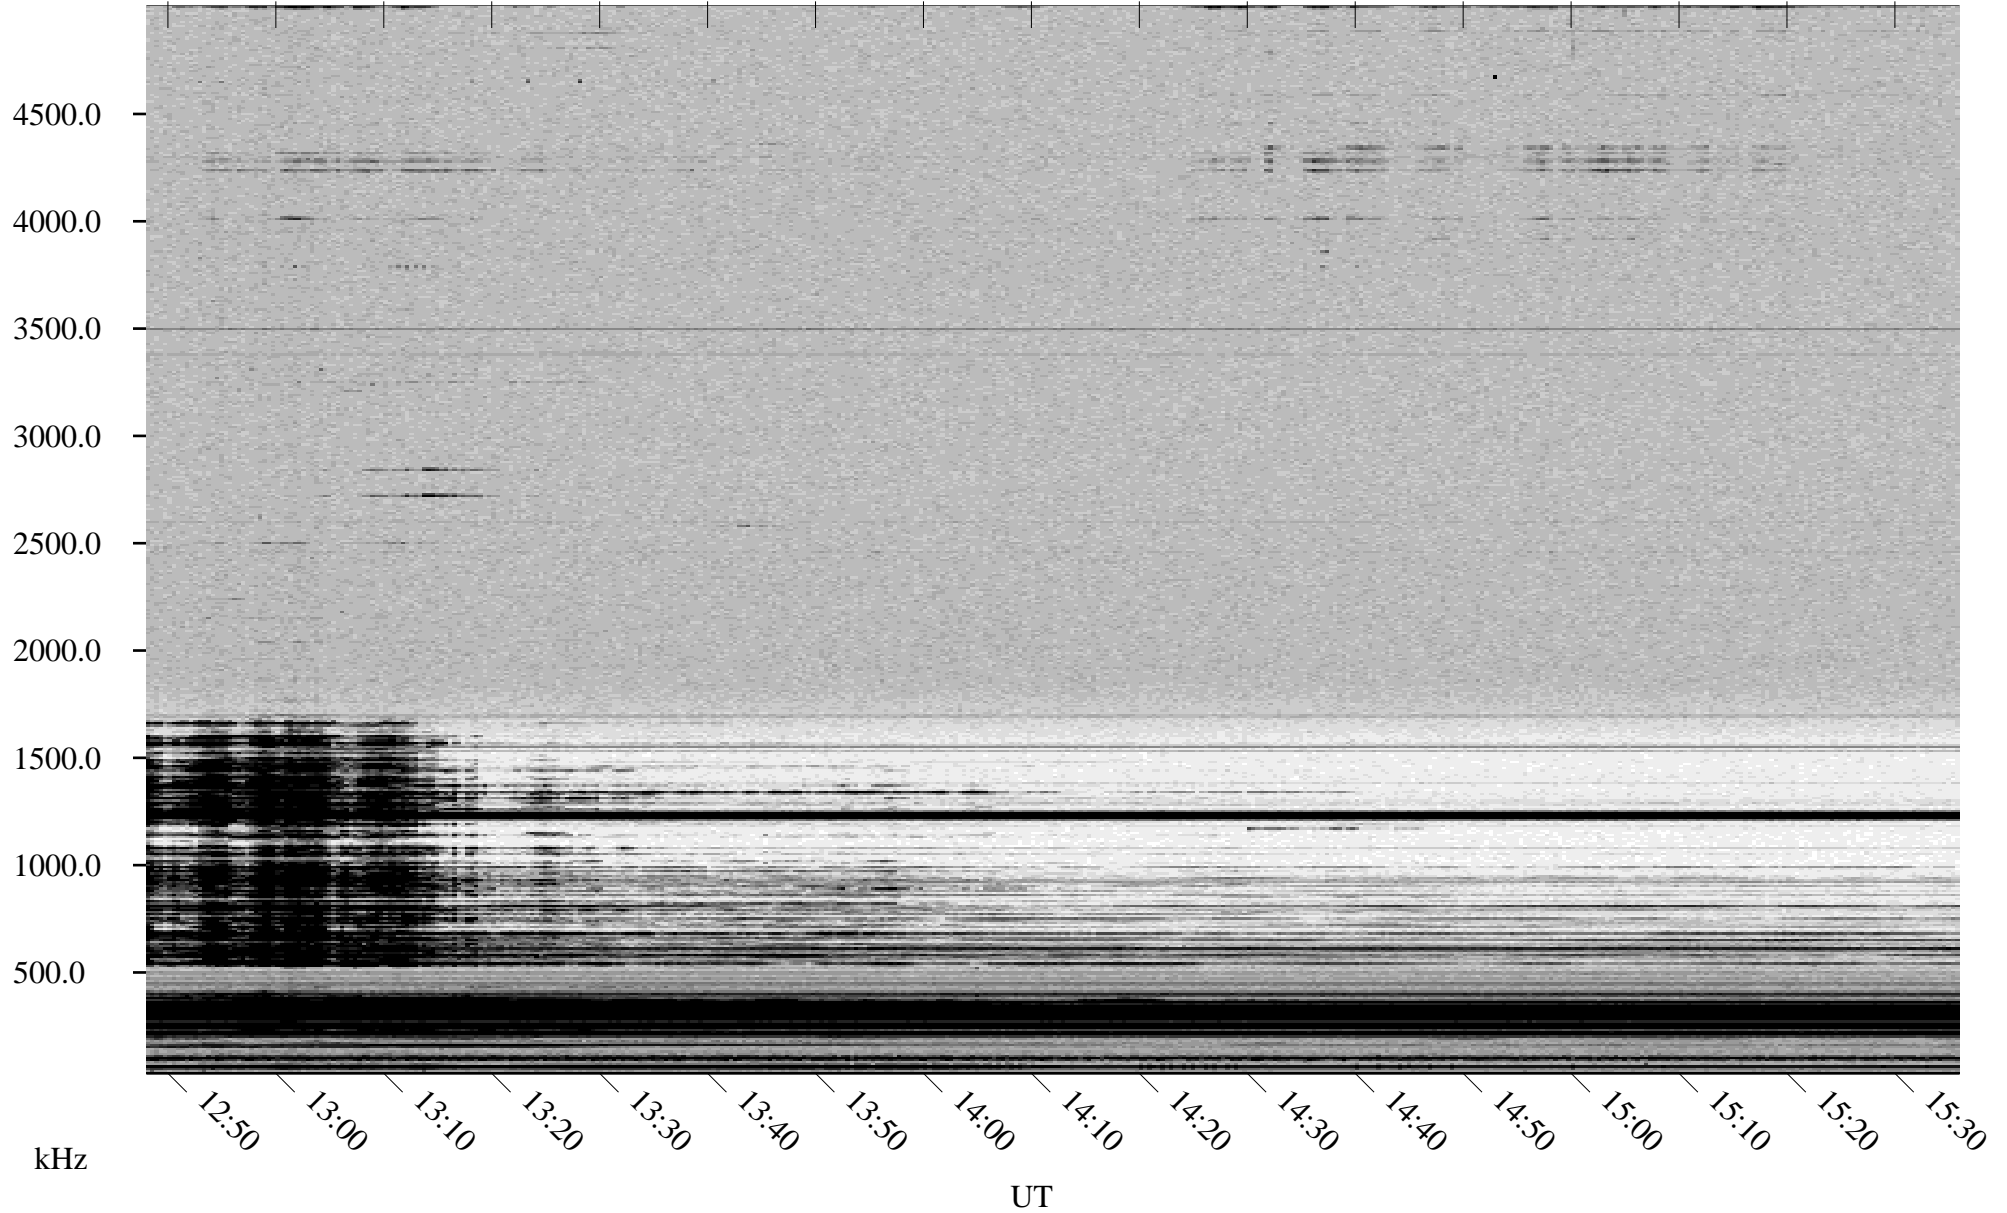

11/20/2002 Churchill, Manitoba

Linear Scale Black = 161 White = 15

ch02324l.r00m max_12

Page 1

11/20/2002 Churchill, Manitoba

Linear Scale Black = 161 White = 15

ch02324l.r00m max_12

Page 2

11/21/2002 Churchill, Manitoba

Linear Scale Black = 161 White = 15

ch02324l.r00m max_12

Page 3

11/21/2002 Churchill, Manitoba

Linear Scale Black = 161 White = 15

ch02324l.r00m max_12

Page 4

11/21/2002 Churchill, Manitoba

Linear Scale Black = 161 White = 15

ch02324l.r00m max_12

Page 5

11/21/2002 Churchill, Manitoba

Linear Scale Black = 161 White = 15

ch02324l.r00m max_12

Page 6

11/21/2002 Churchill, Manitoba

Linear Scale Black = 161 White = 15

ch02324l.r00m max_12

Page 7

11/21/2002 Churchill, Manitoba

Linear Scale Black = 161 White = 15

ch02324l.r00m max_12

Page 8