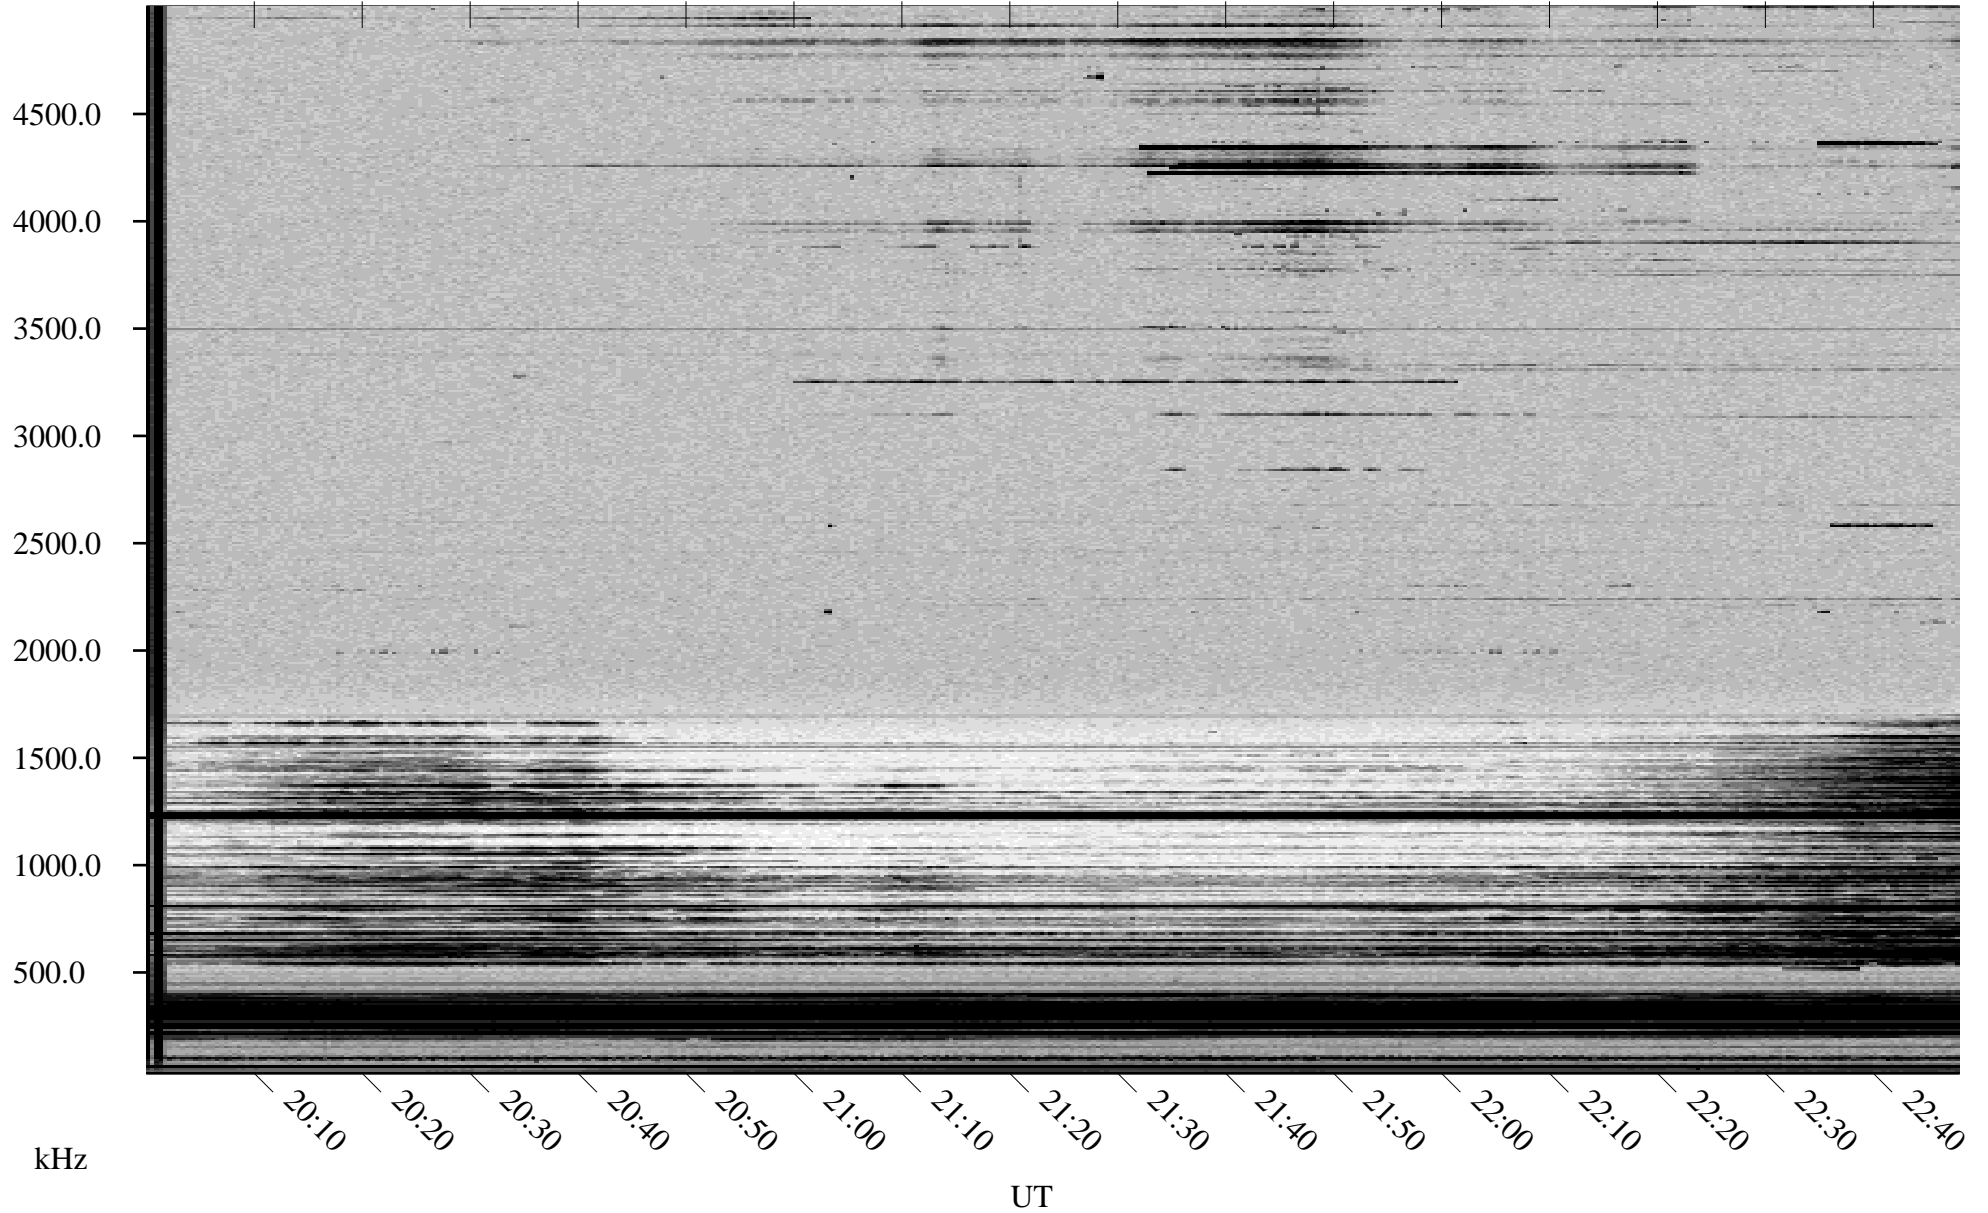

11/20/2002 Churchill, Manitoba

Linear Scale Black = 161 White = 15

ch02324l.r00m max_12

Page 1

11/20/2002 Churchill, Manitoba

Linear Scale Black = 161 White = 15

ch02324l.r00m max_12

Page 2

11/21/2002 Churchill, Manitoba

Linear Scale Black = 161 White = 15

ch02324l.r00m max_12

Page 3

11/21/2002 Churchill, Manitoba

Linear Scale Black = 161 White = 15

ch02324l.r00m max_12

Page 4

11/21/2002 Churchill, Manitoba

Linear Scale Black = 161 White = 15

ch02324l.r00m max_12

Page 5

11/21/2002 Churchill, Manitoba

Linear Scale Black = 161 White = 15

ch02324l.r00m max_12

Page 6

11/21/2002 Churchill, Manitoba

Linear Scale Black = 161 White = 15

ch02324l.r00m max_12

Page 7

11/21/2002 Churchill, Manitoba

Linear Scale Black = 161 White = 15

ch02324l.r00m max_12

Page 8