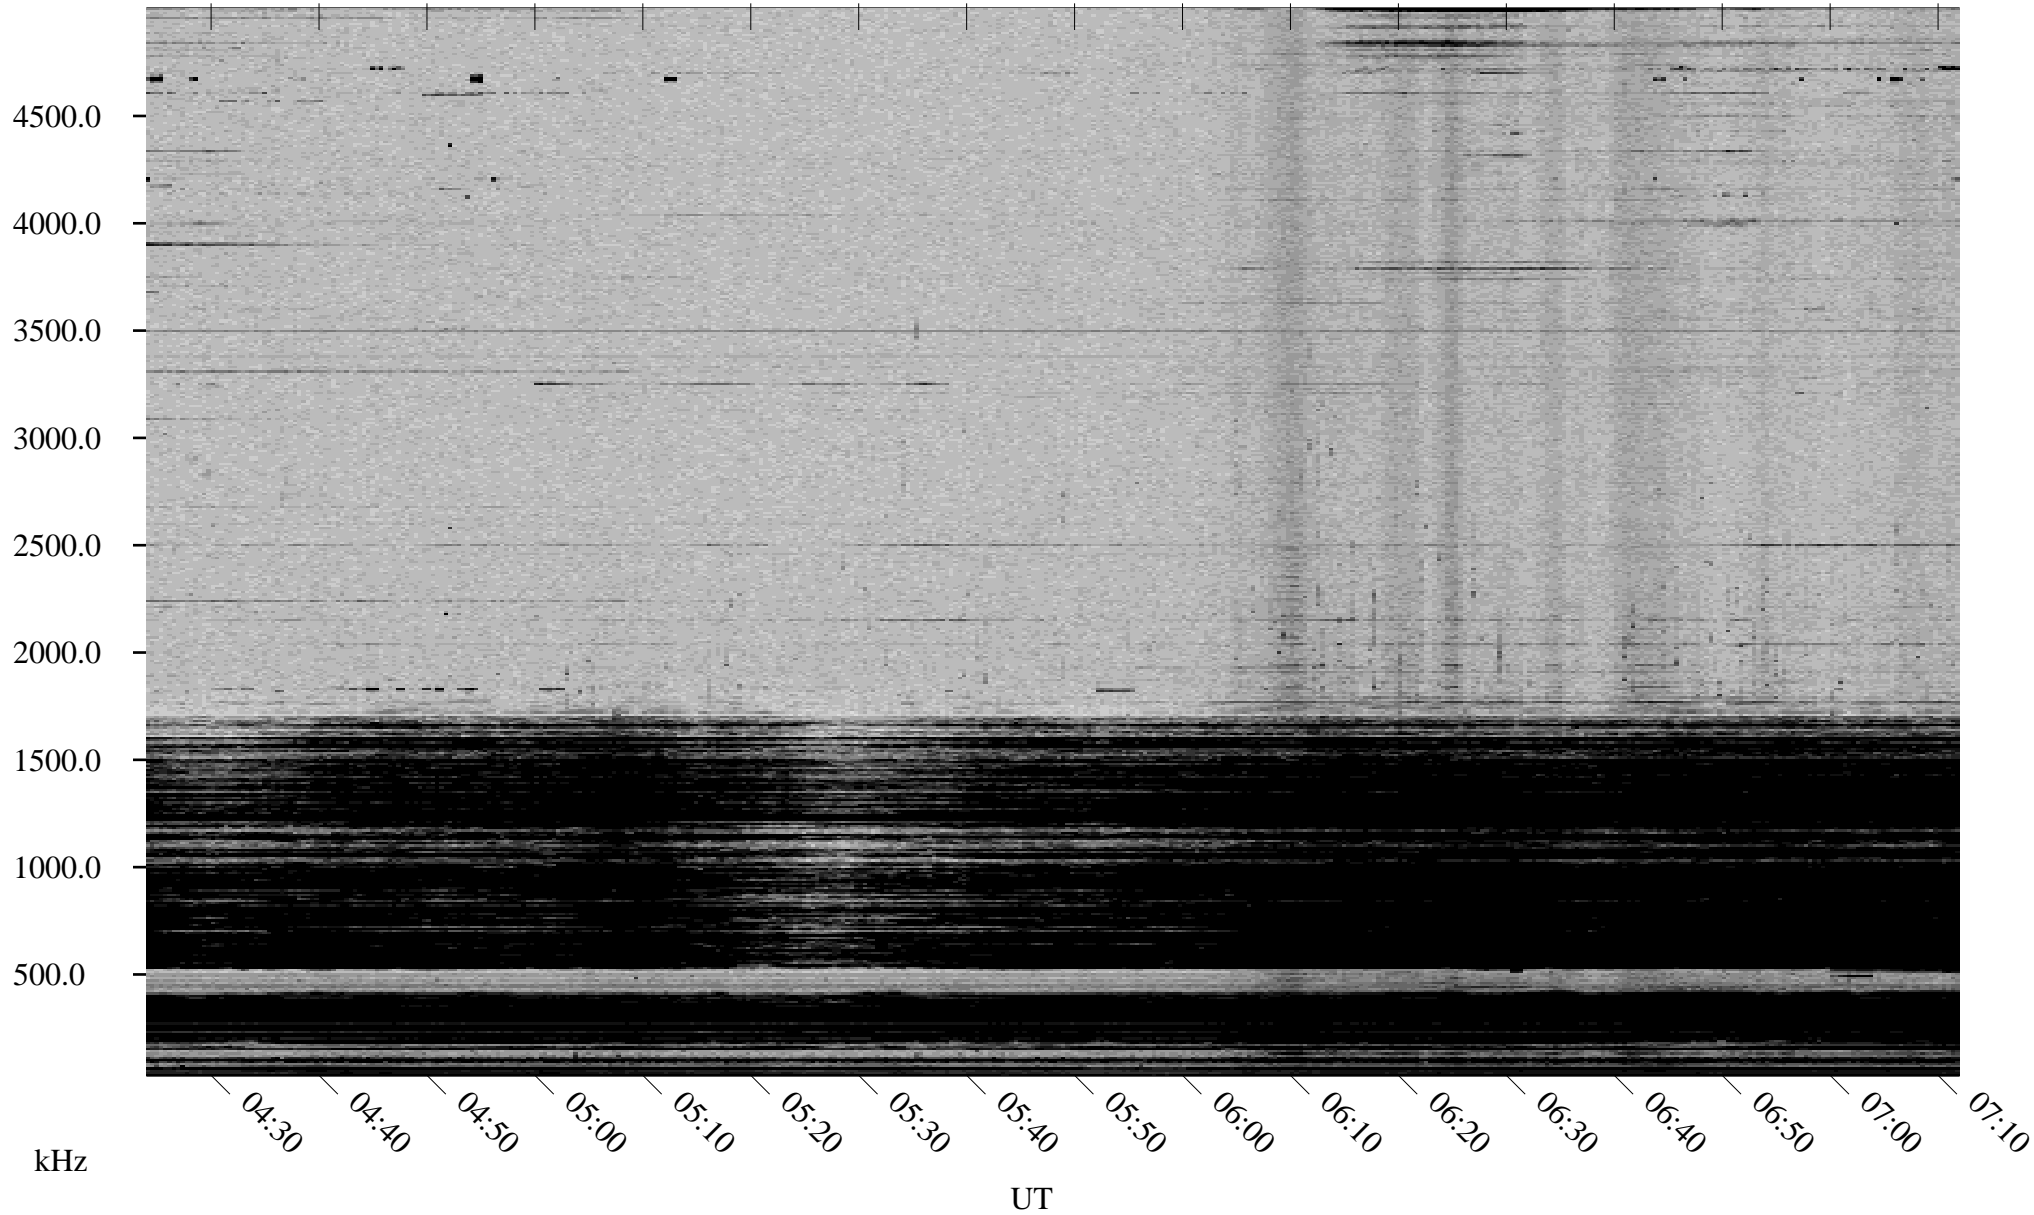

11/20/2002 Churchill, Manitoba

Linear Scale Black = 161 White = 15

ch02324l.r00m max_12

Page 1

11/20/2002 Churchill, Manitoba

Linear Scale Black = 161 White = 15

ch02324l.r00m max_12

Page 2

11/21/2002 Churchill, Manitoba

Linear Scale Black = 161 White = 15

ch02324l.r00m max_12

Page 3

11/21/2002 Churchill, Manitoba

Linear Scale Black = 161 White = 15

ch02324l.r00m max_12

Page 4

11/21/2002 Churchill, Manitoba

Linear Scale Black = 161 White = 15

ch02324l.r00m max_12

Page 5

11/21/2002 Churchill, Manitoba

Linear Scale Black = 161 White = 15

ch02324l.r00m max_12

Page 6

11/21/2002 Churchill, Manitoba

Linear Scale Black = 161 White = 15

ch02324l.r00m max_12

Page 7

11/21/2002 Churchill, Manitoba

Linear Scale Black = 161 White = 15

ch02324l.r00m max_12

Page 8