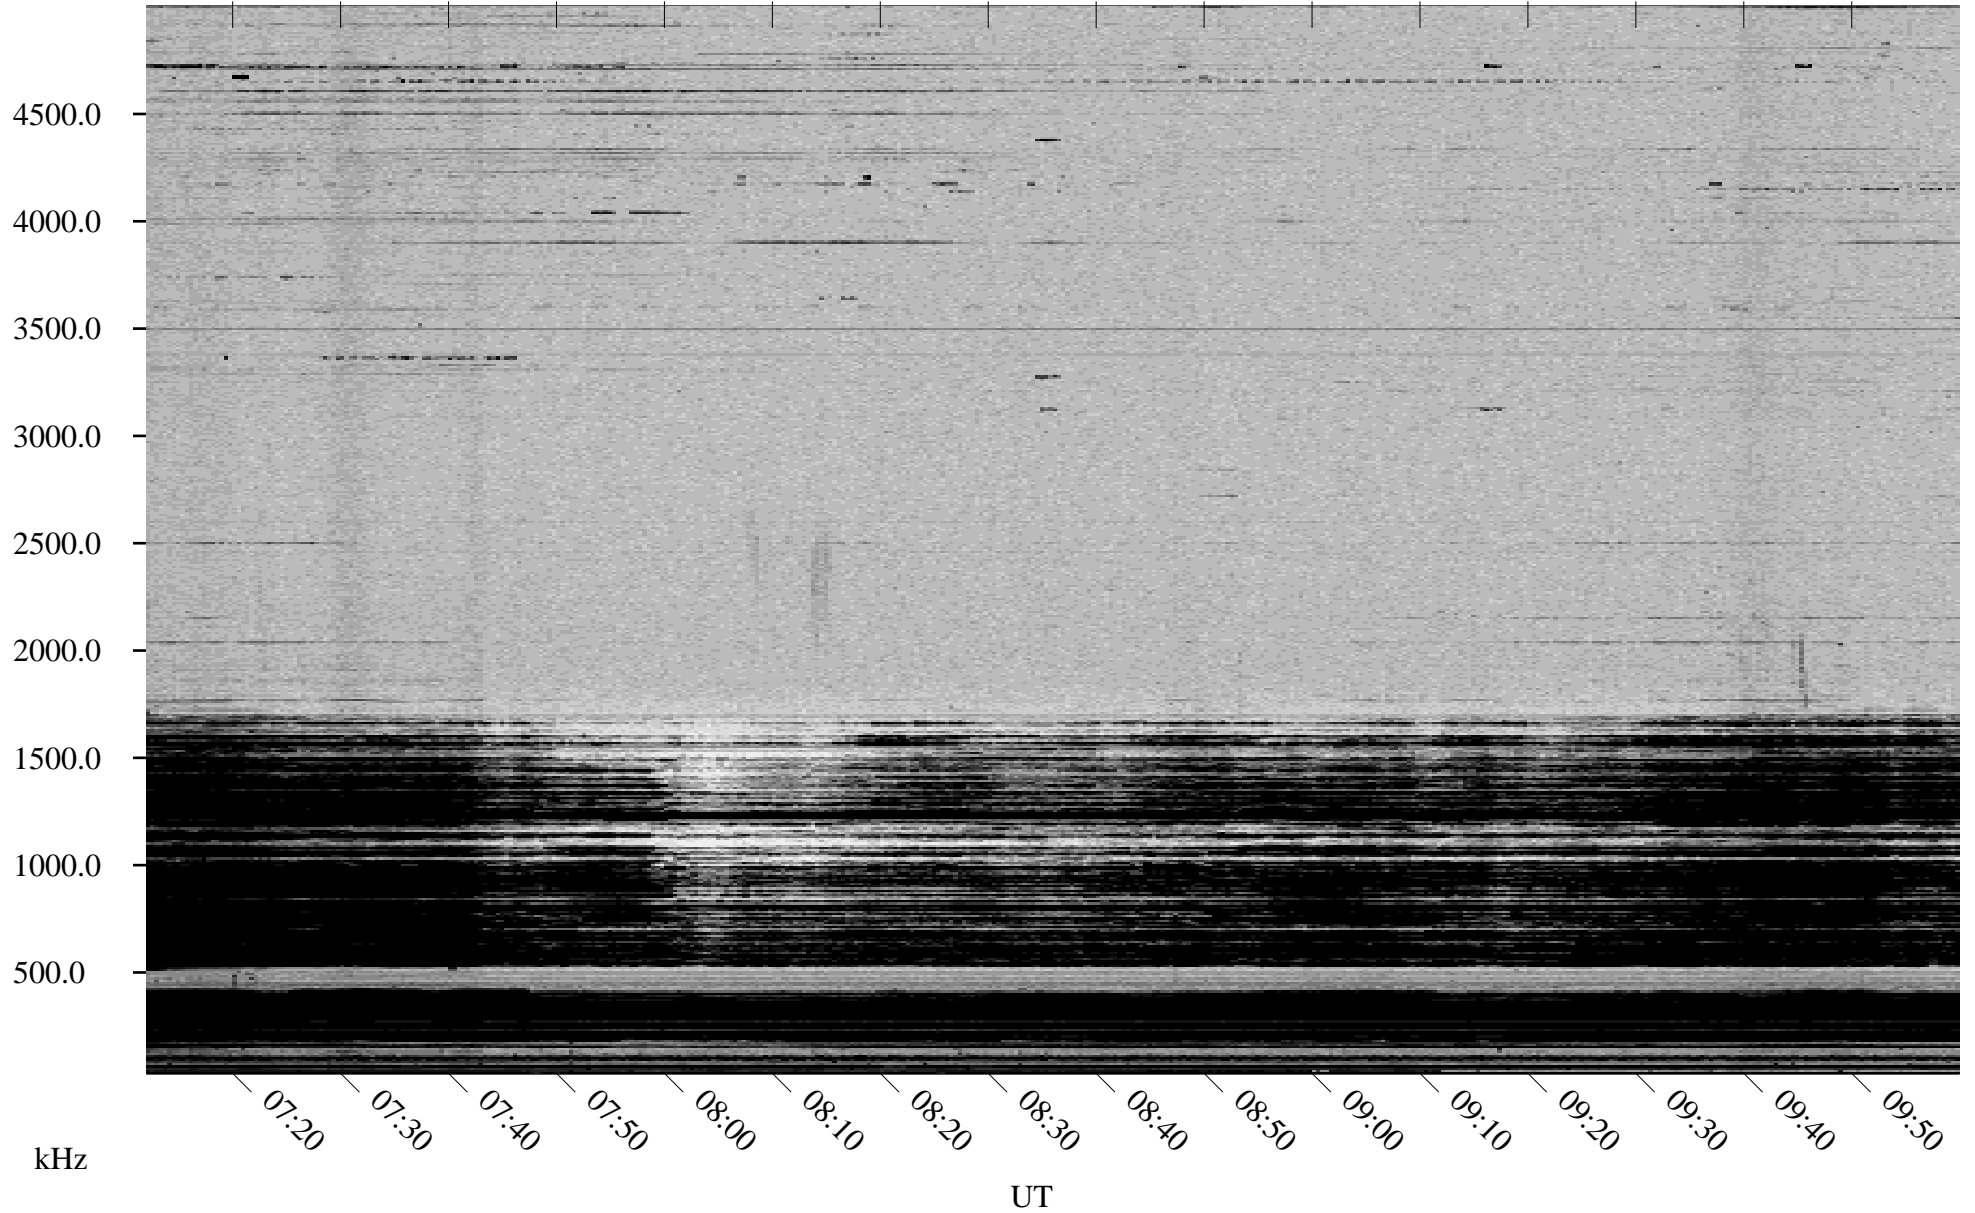

11/20/2002 Churchill, Manitoba

Linear Scale Black = 161 White = 15

ch02324l.r00m max_12

Page 1

11/20/2002 Churchill, Manitoba

Linear Scale Black = 161 White = 15

ch02324l.r00m max_12

Page 2

11/21/2002 Churchill, Manitoba

Linear Scale Black = 161 White = 15

ch02324l.r00m max_12

Page 3

11/21/2002 Churchill, Manitoba

Linear Scale Black = 161 White = 15

ch02324l.r00m max_12

Page 4

11/21/2002 Churchill, Manitoba

Linear Scale Black = 161 White = 15

ch02324l.r00m max_12

Page 5

11/21/2002 Churchill, Manitoba

Linear Scale Black = 161 White = 15

ch02324l.r00m max_12

Page 6

11/21/2002 Churchill, Manitoba

Linear Scale Black = 161 White = 15

ch02324l.r00m max_12

Page 7

11/21/2002 Churchill, Manitoba

Linear Scale Black = 161 White = 15

ch02324l.r00m max_12

Page 8