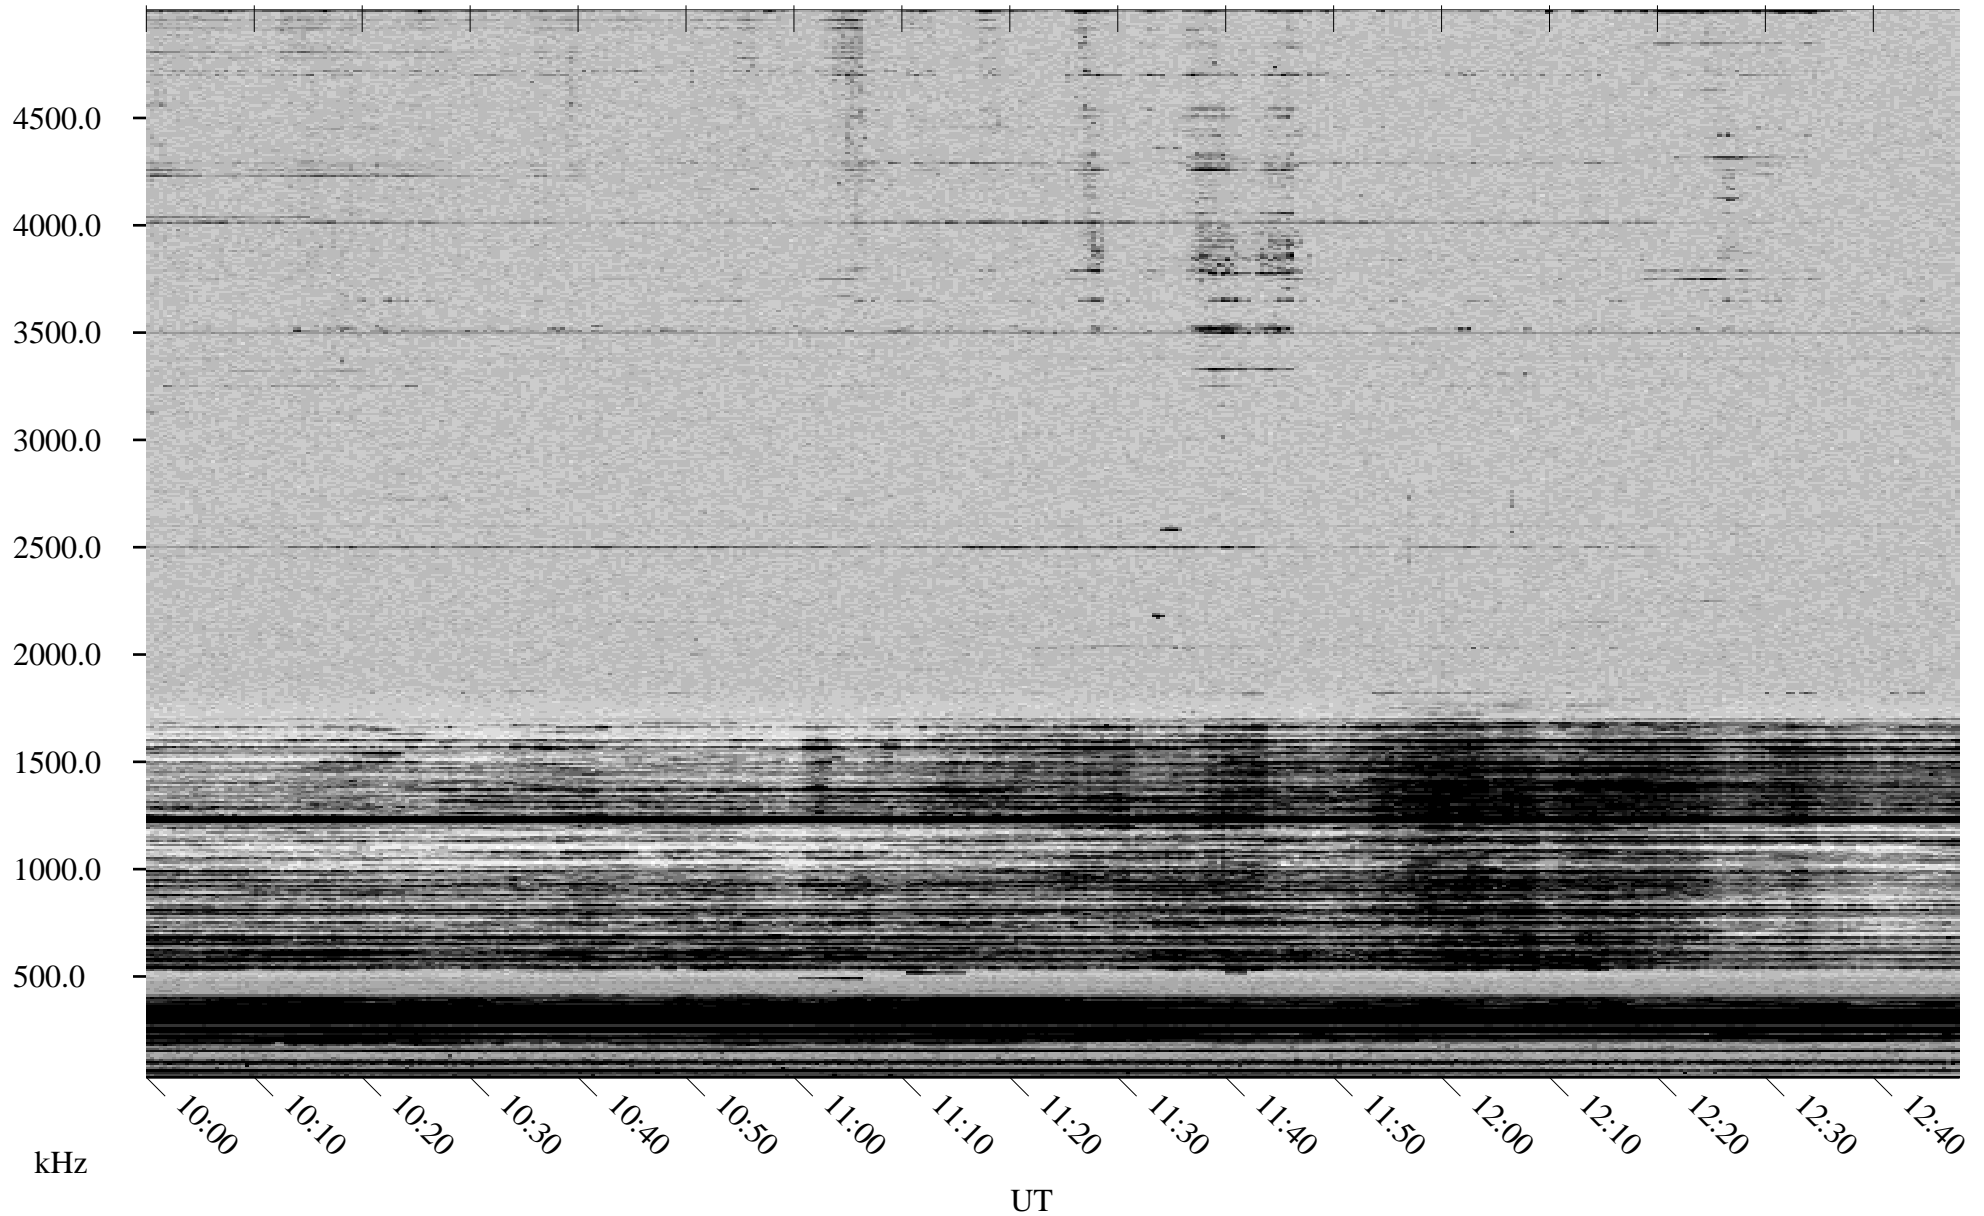

11/22/2002 Churchill, Manitoba

Linear Scale Black = 161 White = 15

ch02326l.r00m max_12

Page 1

11/22/2002 Churchill, Manitoba

Linear Scale Black = 161 White = 15

ch02326l.r00m max_12

Page 2

11/23/2002 Churchill, Manitoba

Linear Scale Black = 161 White = 15

ch02326l.r00m max_12

Page 3

11/23/2002 Churchill, Manitoba

Linear Scale Black = 161 White = 15

ch02326l.r00m max_12

Page 4

11/23/2002 Churchill, Manitoba

Linear Scale Black = 161 White = 15

ch02326l.r00m max_12

Page 5

11/23/2002 Churchill, Manitoba

Linear Scale Black = 161 White = 15

ch02326l.r00m max_12

Page 6

11/23/2002 Churchill, Manitoba

Linear Scale Black = 161 White = 15

ch02326l.r00m max_12

Page 7

11/23/2002 Churchill, Manitoba

Linear Scale Black = 161 White = 15

ch02326l.r00m max_12