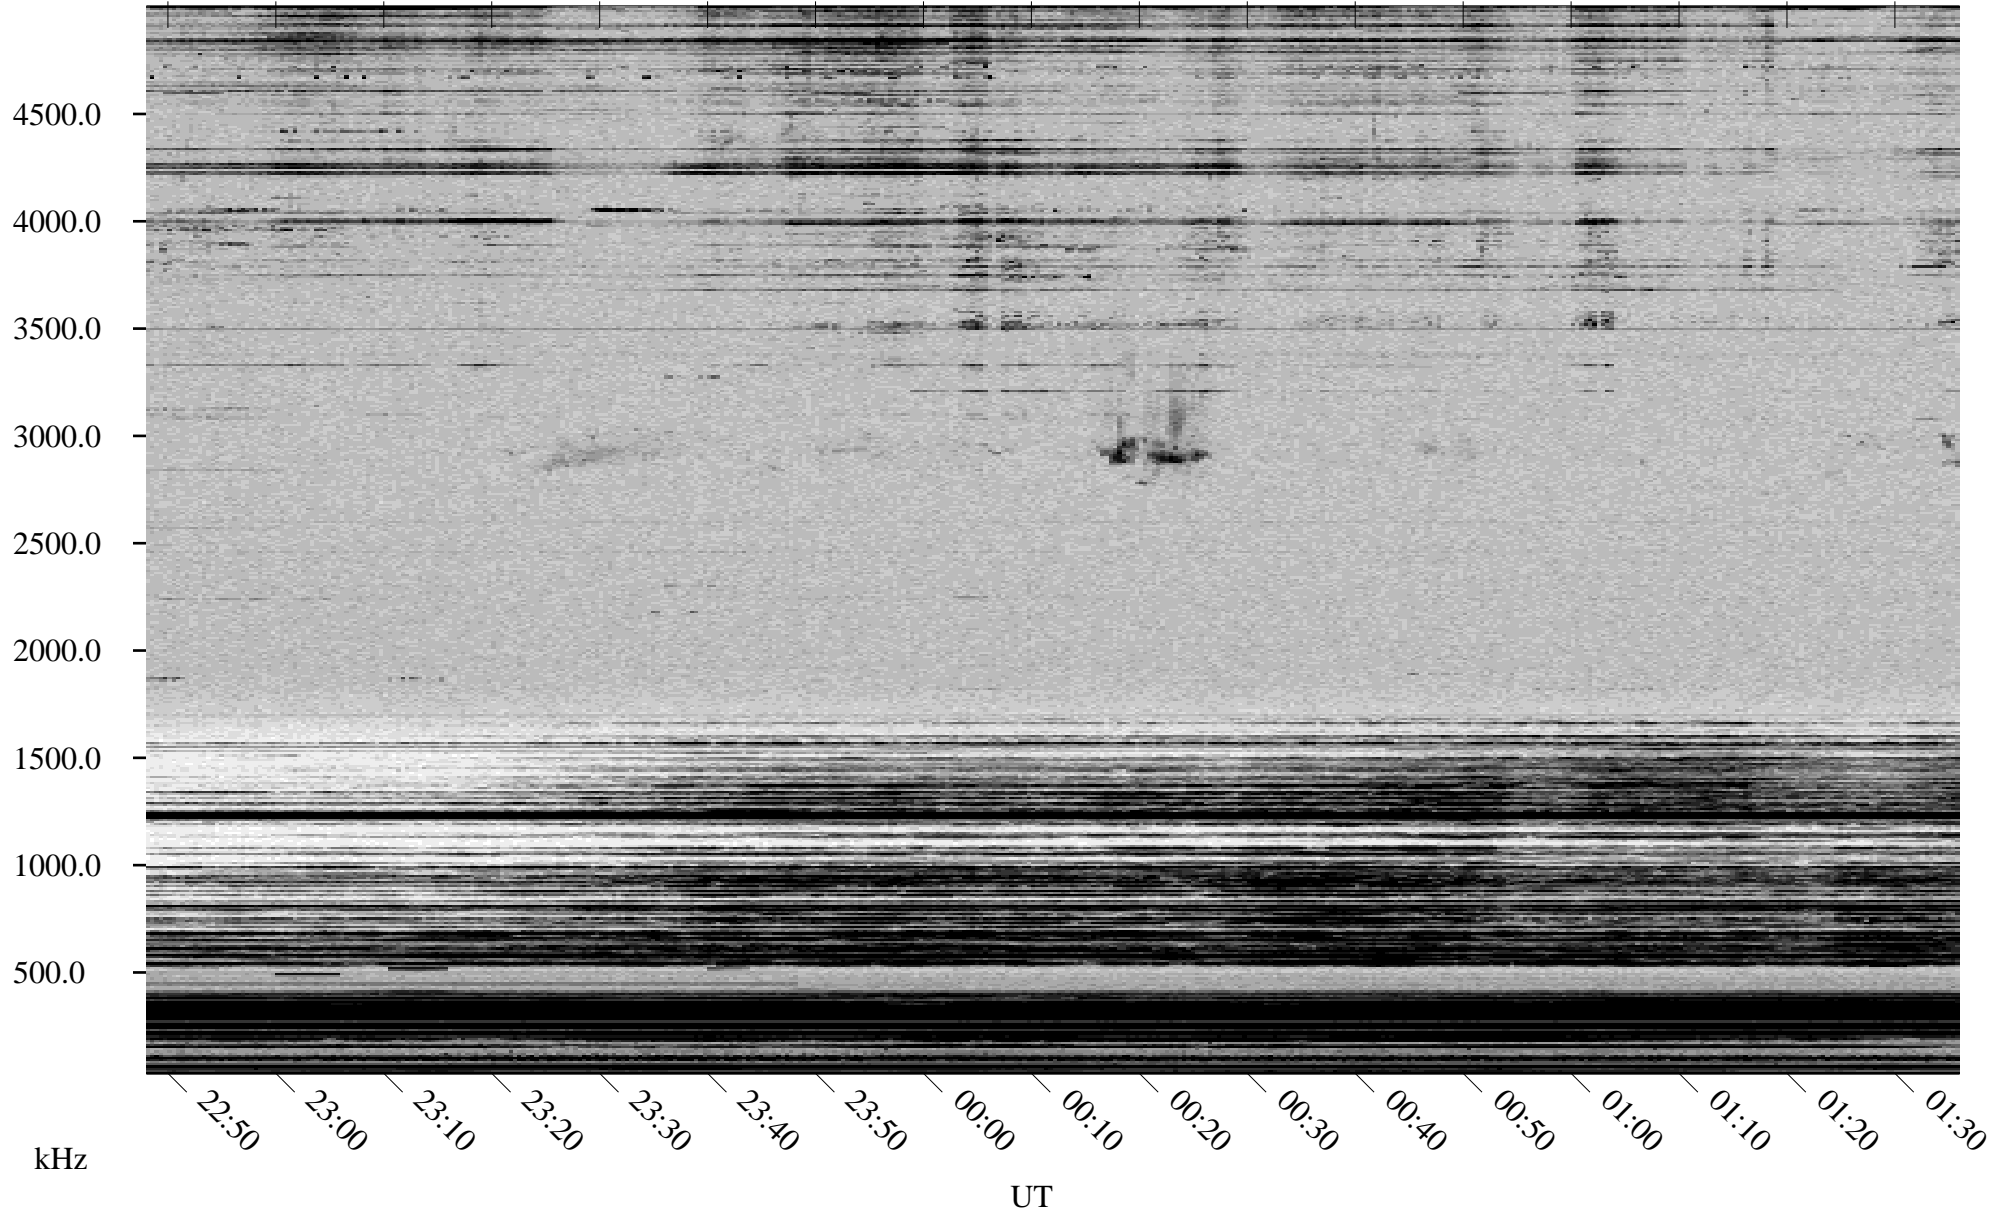

11/22/2002 Churchill, Manitoba

Linear Scale Black = 161 White = 15

ch02326l.r00m max_12

Page 1

11/22/2002 Churchill, Manitoba

Linear Scale Black = 161 White = 15

ch02326l.r00m max_12

Page 2

11/23/2002 Churchill, Manitoba

Linear Scale Black = 161 White = 15

ch02326l.r00m max_12

Page 3

11/23/2002 Churchill, Manitoba

Linear Scale Black = 161 White = 15

ch02326l.r00m max_12

Page 4

11/23/2002 Churchill, Manitoba

Linear Scale Black = 161 White = 15

ch02326l.r00m max_12

Page 5

11/23/2002 Churchill, Manitoba

Linear Scale Black = 161 White = 15

ch02326l.r00m max_12

Page 6

11/23/2002 Churchill, Manitoba

Linear Scale Black = 161 White = 15

ch02326l.r00m max_12

Page 7

11/23/2002 Churchill, Manitoba

Linear Scale Black = 161 White = 15

ch02326l.r00m max_12