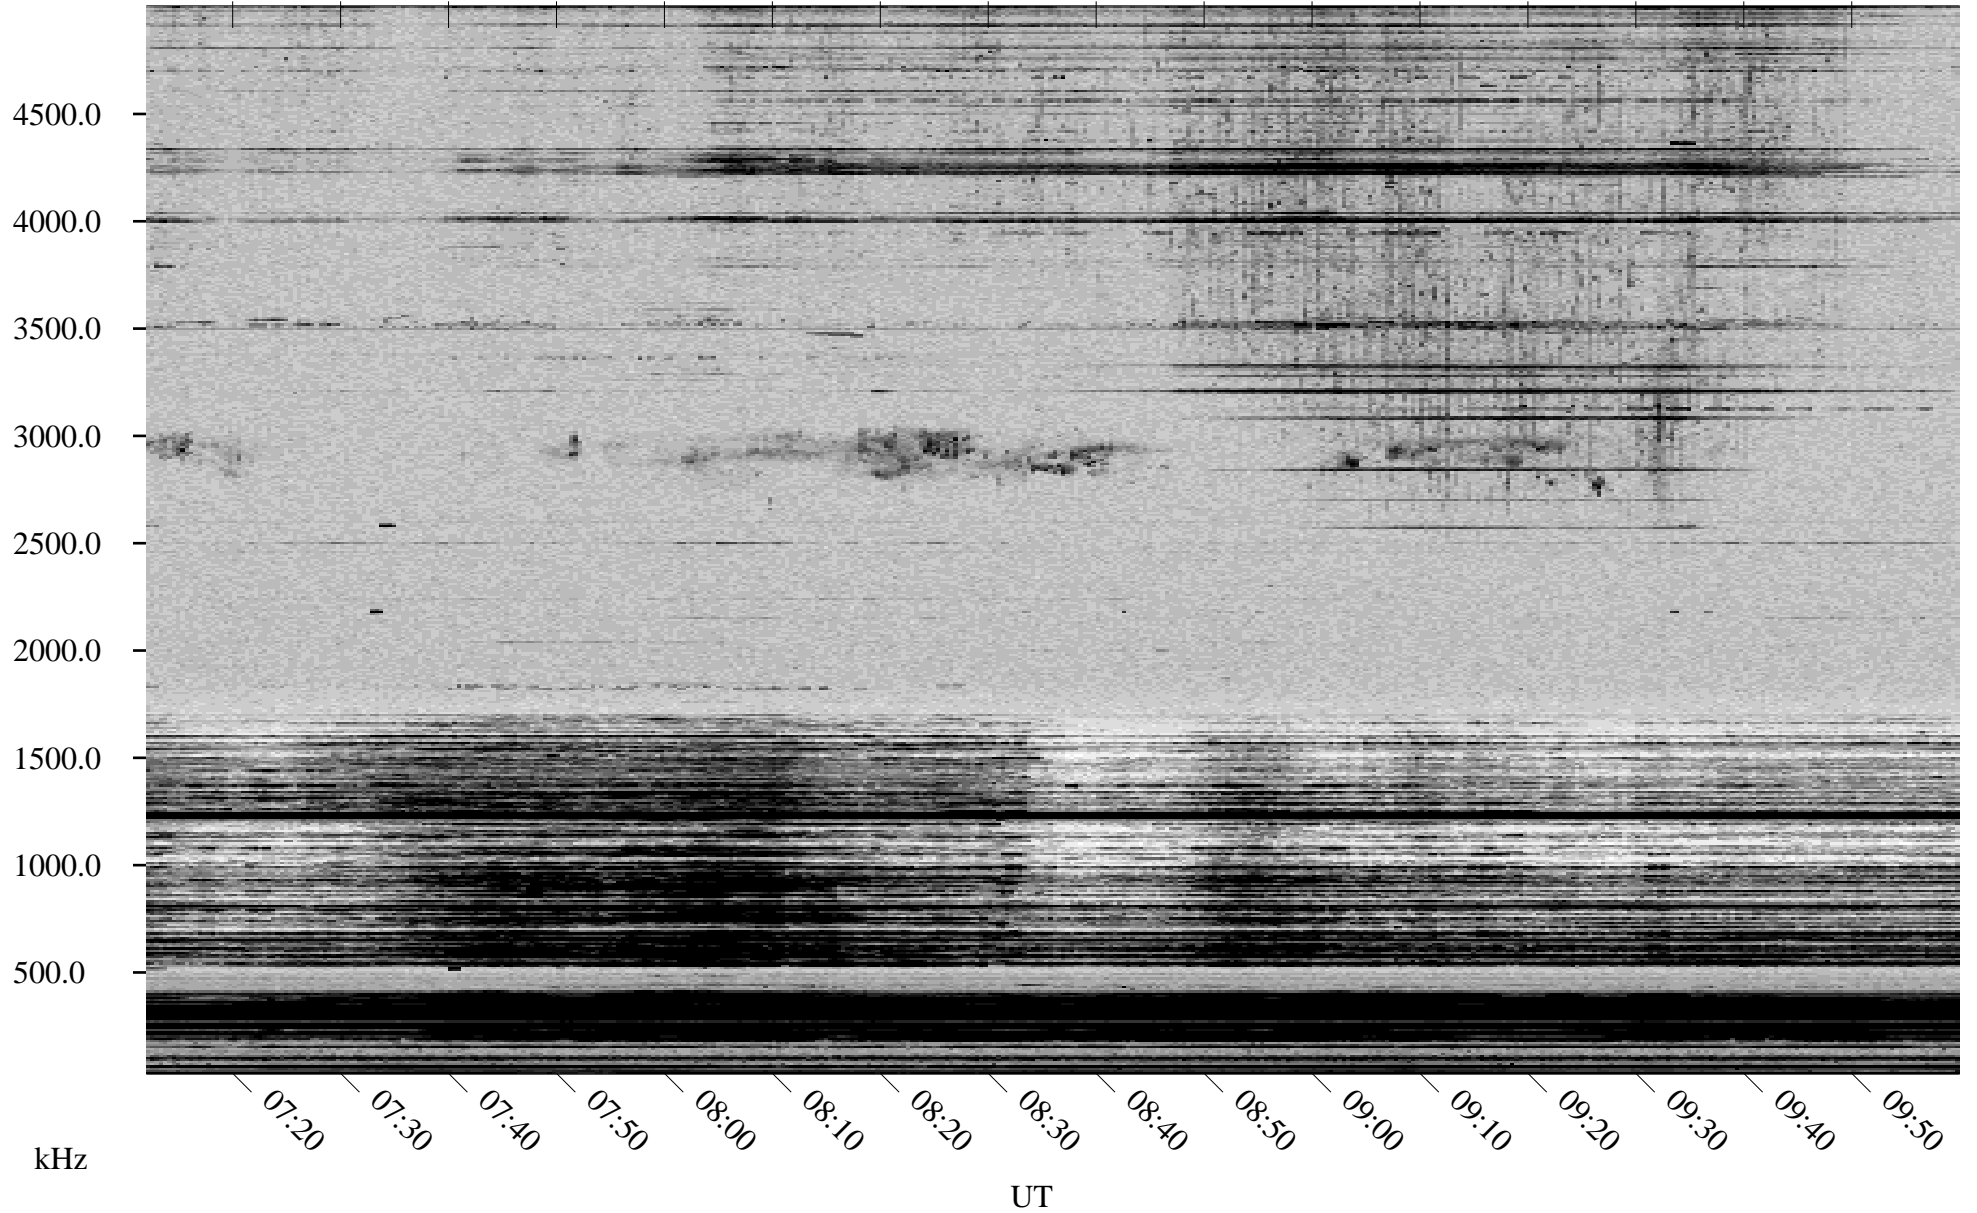

11/22/2002 Churchill, Manitoba

Linear Scale Black = 161 White = 15

ch02326l.r00m max_12

Page 1

11/22/2002 Churchill, Manitoba

Linear Scale Black = 161 White = 15

ch02326l.r00m max_12

Page 2

11/23/2002 Churchill, Manitoba

Linear Scale Black = 161 White = 15

ch02326l.r00m max_12

Page 3

11/23/2002 Churchill, Manitoba

Linear Scale Black = 161 White = 15

ch02326l.r00m max_12

Page 4

11/23/2002 Churchill, Manitoba

Linear Scale Black = 161 White = 15

ch02326l.r00m max_12

Page 5

11/23/2002 Churchill, Manitoba

Linear Scale Black = 161 White = 15

ch02326l.r00m max_12

Page 6

11/23/2002 Churchill, Manitoba

Linear Scale Black = 161 White = 15

ch02326l.r00m max_12

Page 7

11/23/2002 Churchill, Manitoba

Linear Scale Black = 161 White = 15

ch02326l.r00m max_12