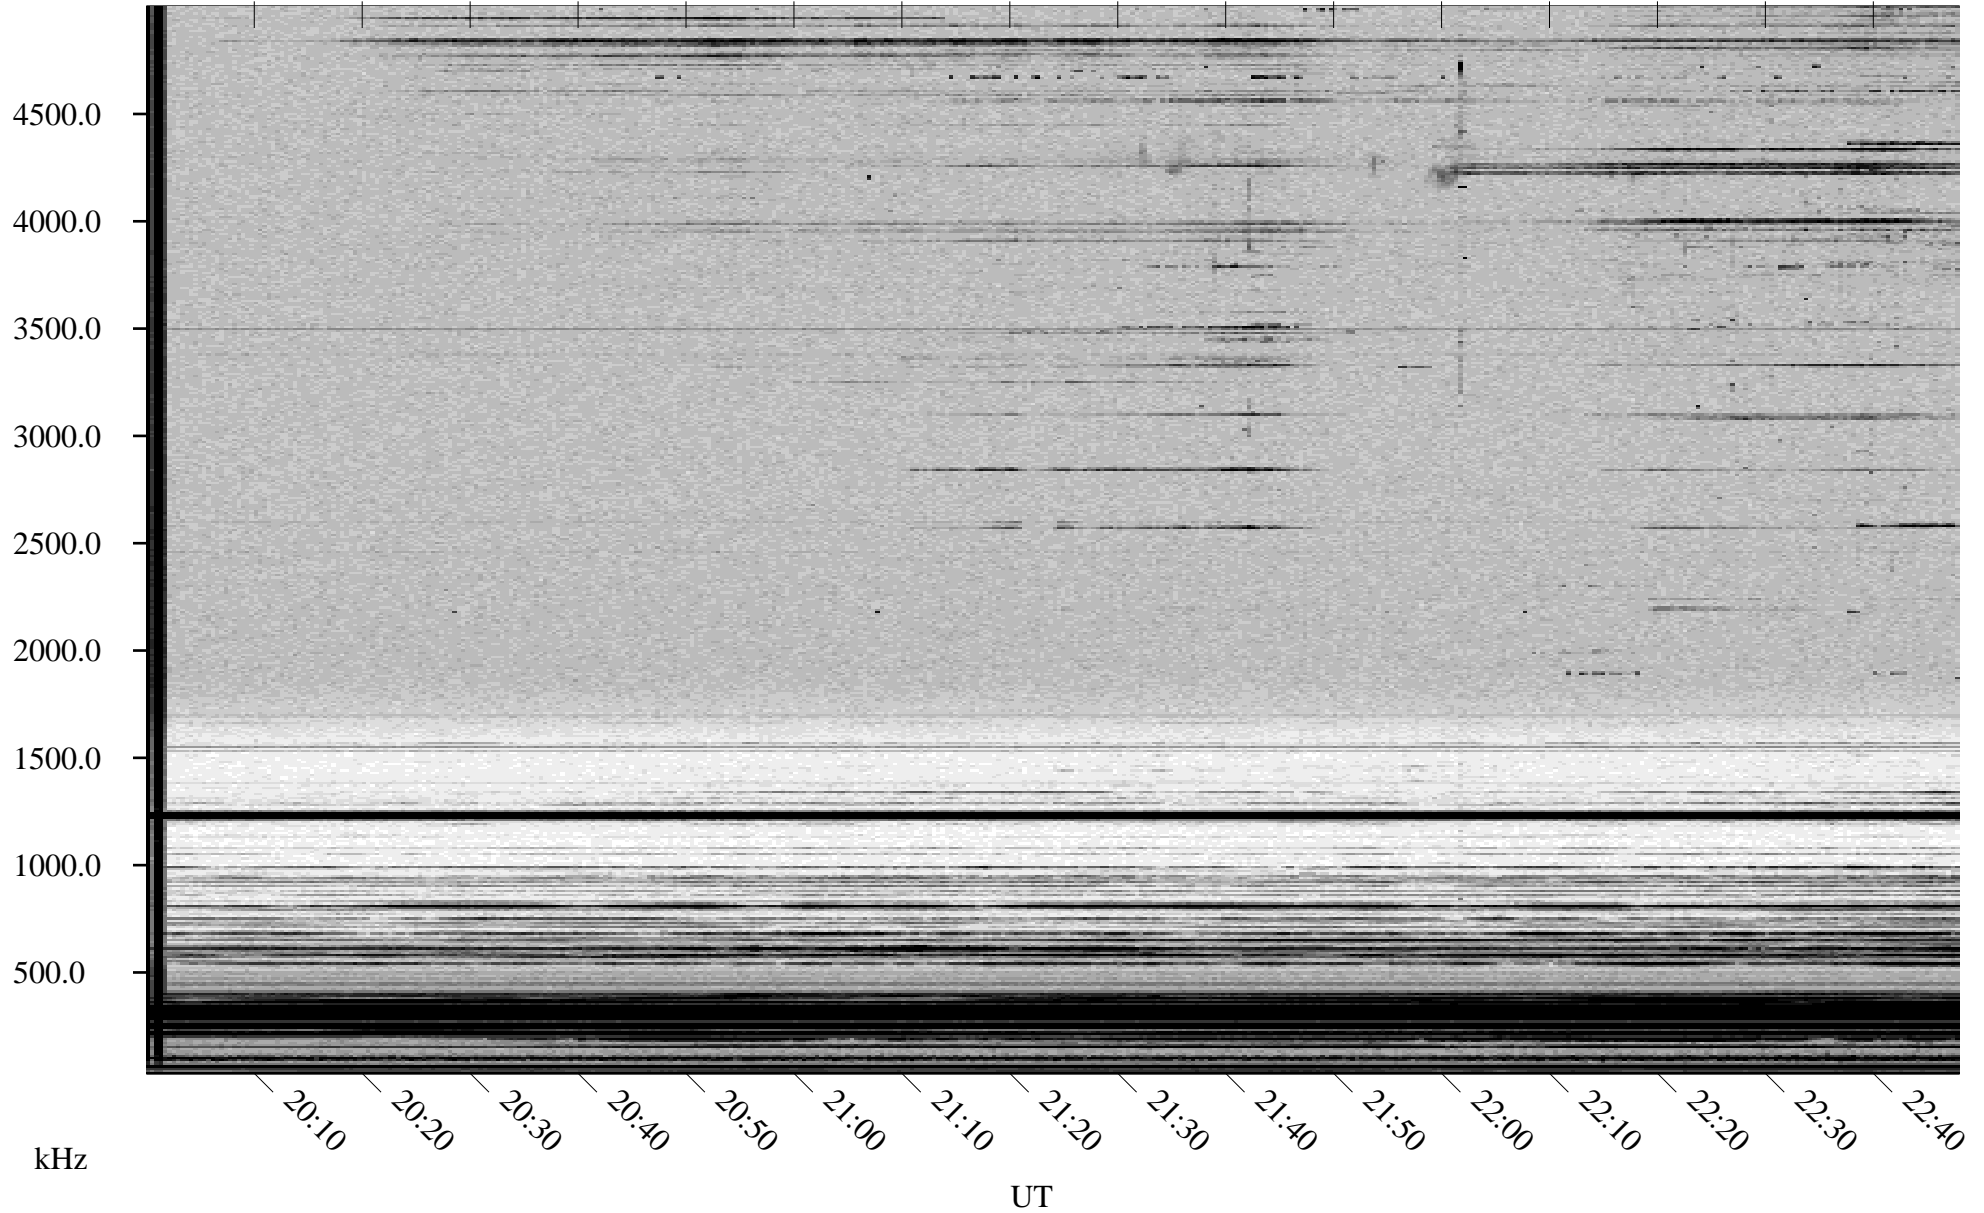

11/22/2002 Churchill, Manitoba

Linear Scale Black = 161 White = 15

ch02326l.r00m max_12

Page 1

11/22/2002 Churchill, Manitoba

Linear Scale Black = 161 White = 15

ch02326l.r00m max_12

Page 2

11/23/2002 Churchill, Manitoba

Linear Scale Black = 161 White = 15

ch02326l.r00m max_12

Page 3

11/23/2002 Churchill, Manitoba

Linear Scale Black = 161 White = 15

ch02326l.r00m max_12

Page 4

11/23/2002 Churchill, Manitoba

Linear Scale Black = 161 White = 15

ch02326l.r00m max_12

Page 5

11/23/2002 Churchill, Manitoba

Linear Scale Black = 161 White = 15

ch02326l.r00m max_12

Page 6

11/23/2002 Churchill, Manitoba

Linear Scale Black = 161 White = 15

ch02326l.r00m max_12

Page 7

11/23/2002 Churchill, Manitoba

Linear Scale Black = 161 White = 15

ch02326l.r00m max_12