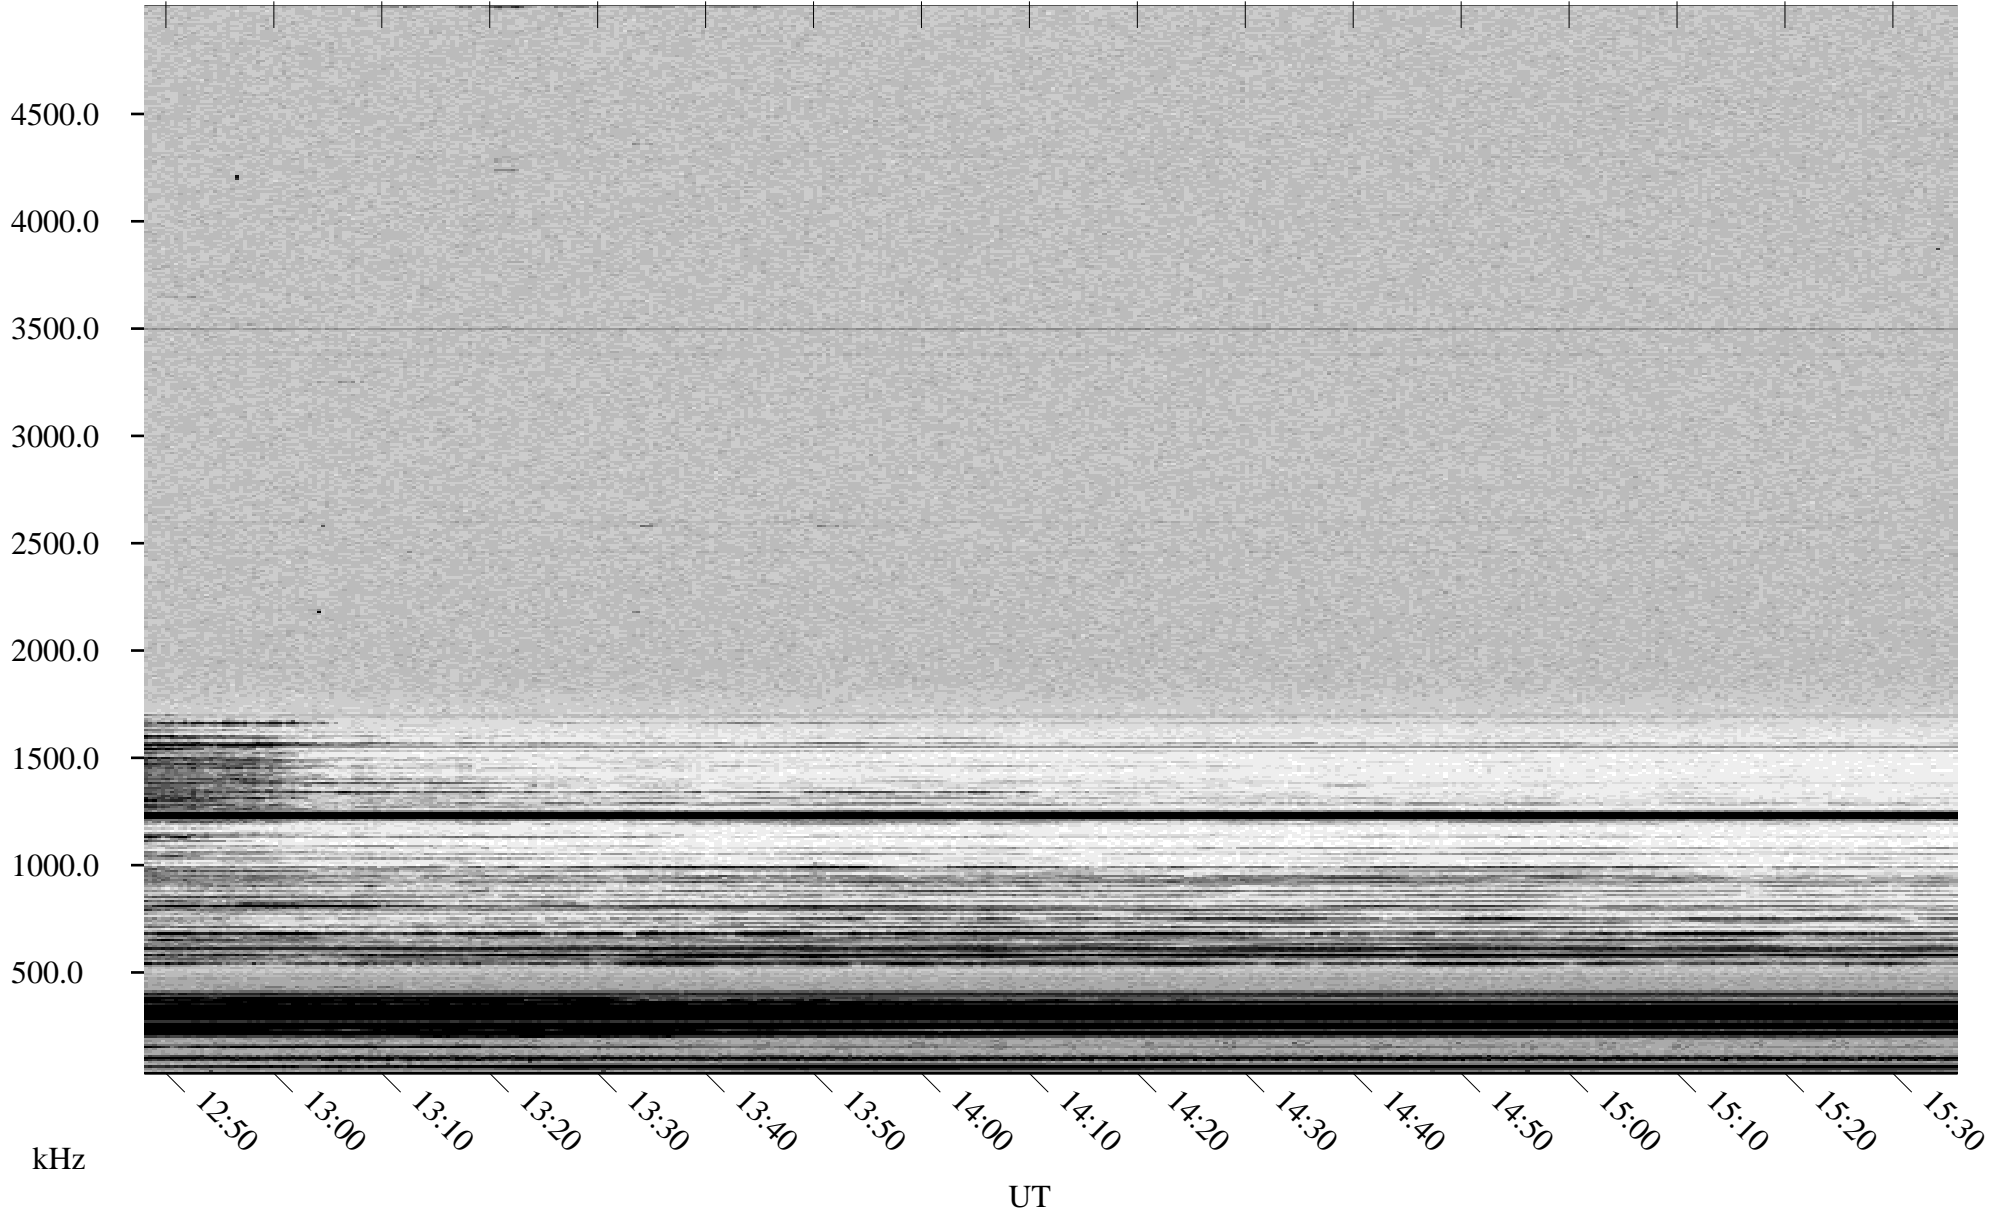

11/23/2002 Churchill, Manitoba

Linear Scale Black = 161 White = 15

ch02326l.r00m max_12

Page 3

11/23/2002 Churchill, Manitoba

Linear Scale Black = 161 White = 15

ch02326l.r00m max_12

Page 4

11/23/2002 Churchill, Manitoba

Linear Scale Black = 161 White = 15

ch02326l.r00m max_12

Page 5

11/23/2002 Churchill, Manitoba

Linear Scale Black = 161 White = 15

ch02326l.r00m max_12

Page 6

11/23/2002 Churchill, Manitoba

Linear Scale Black = 161 White = 15

ch02326l.r00m max_12

Page 7

11/23/2002 Churchill, Manitoba

Linear Scale Black = 161 White = 15

ch02326l.r00m max_12