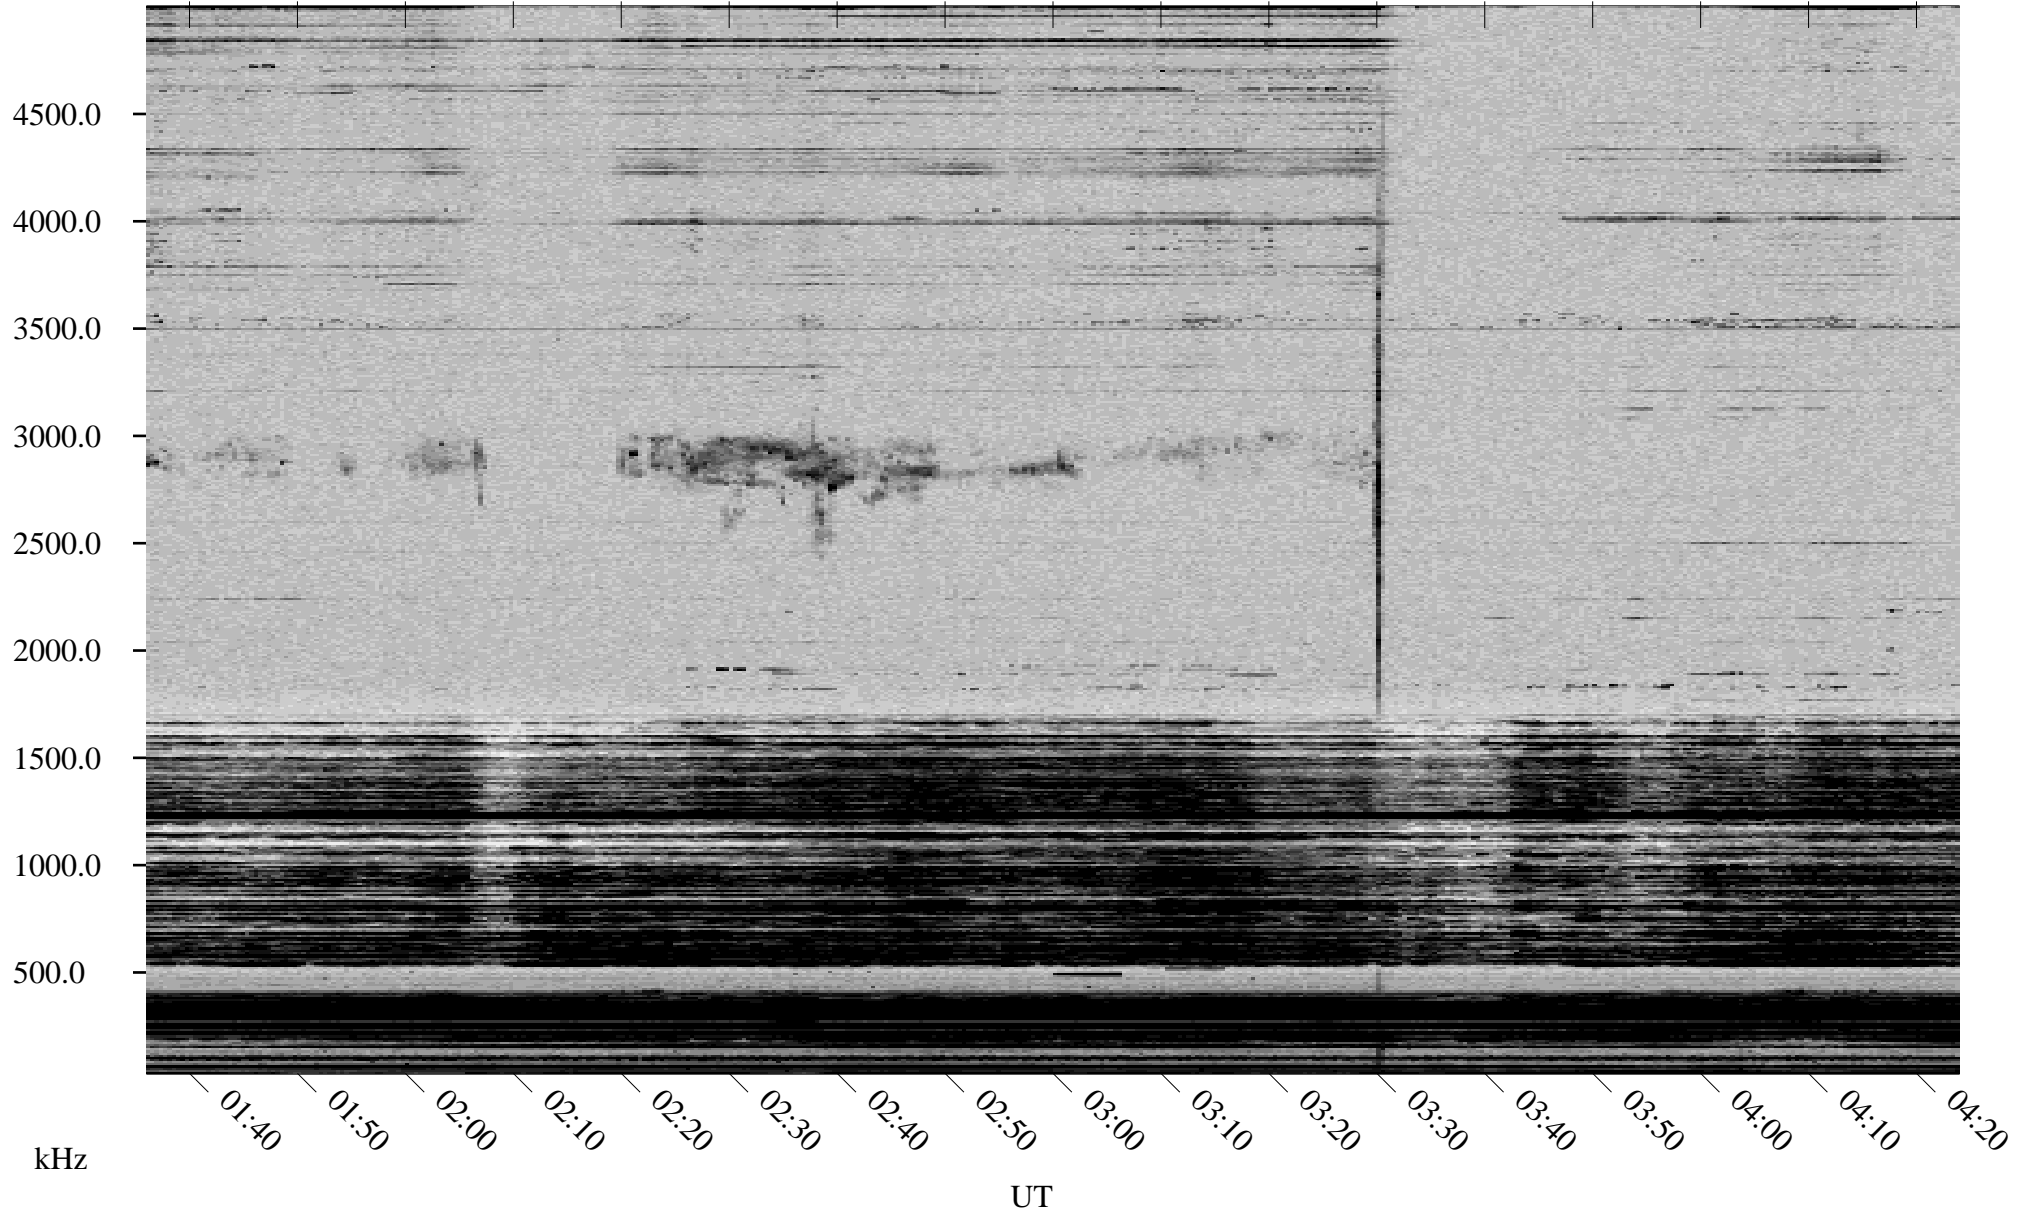

11/22/2002 Churchill, Manitoba

Linear Scale Black = 161 White = 15

ch02326l.r00m max_12

Page 1

11/22/2002 Churchill, Manitoba

Linear Scale Black = 161 White = 15

ch02326l.r00m max_12

Page 2

11/23/2002 Churchill, Manitoba

Linear Scale Black = 161 White = 15

ch02326l.r00m max_12

Page 3

11/23/2002 Churchill, Manitoba

Linear Scale Black = 161 White = 15

ch02326l.r00m max_12

Page 4

11/23/2002 Churchill, Manitoba

Linear Scale Black = 161 White = 15

ch02326l.r00m max_12

Page 5

11/23/2002 Churchill, Manitoba

Linear Scale Black = 161 White = 15

ch02326l.r00m max_12

Page 6

11/23/2002 Churchill, Manitoba

Linear Scale Black = 161 White = 15

ch02326l.r00m max_12

Page 7

11/23/2002 Churchill, Manitoba

Linear Scale Black = 161 White = 15

ch02326l.r00m max_12