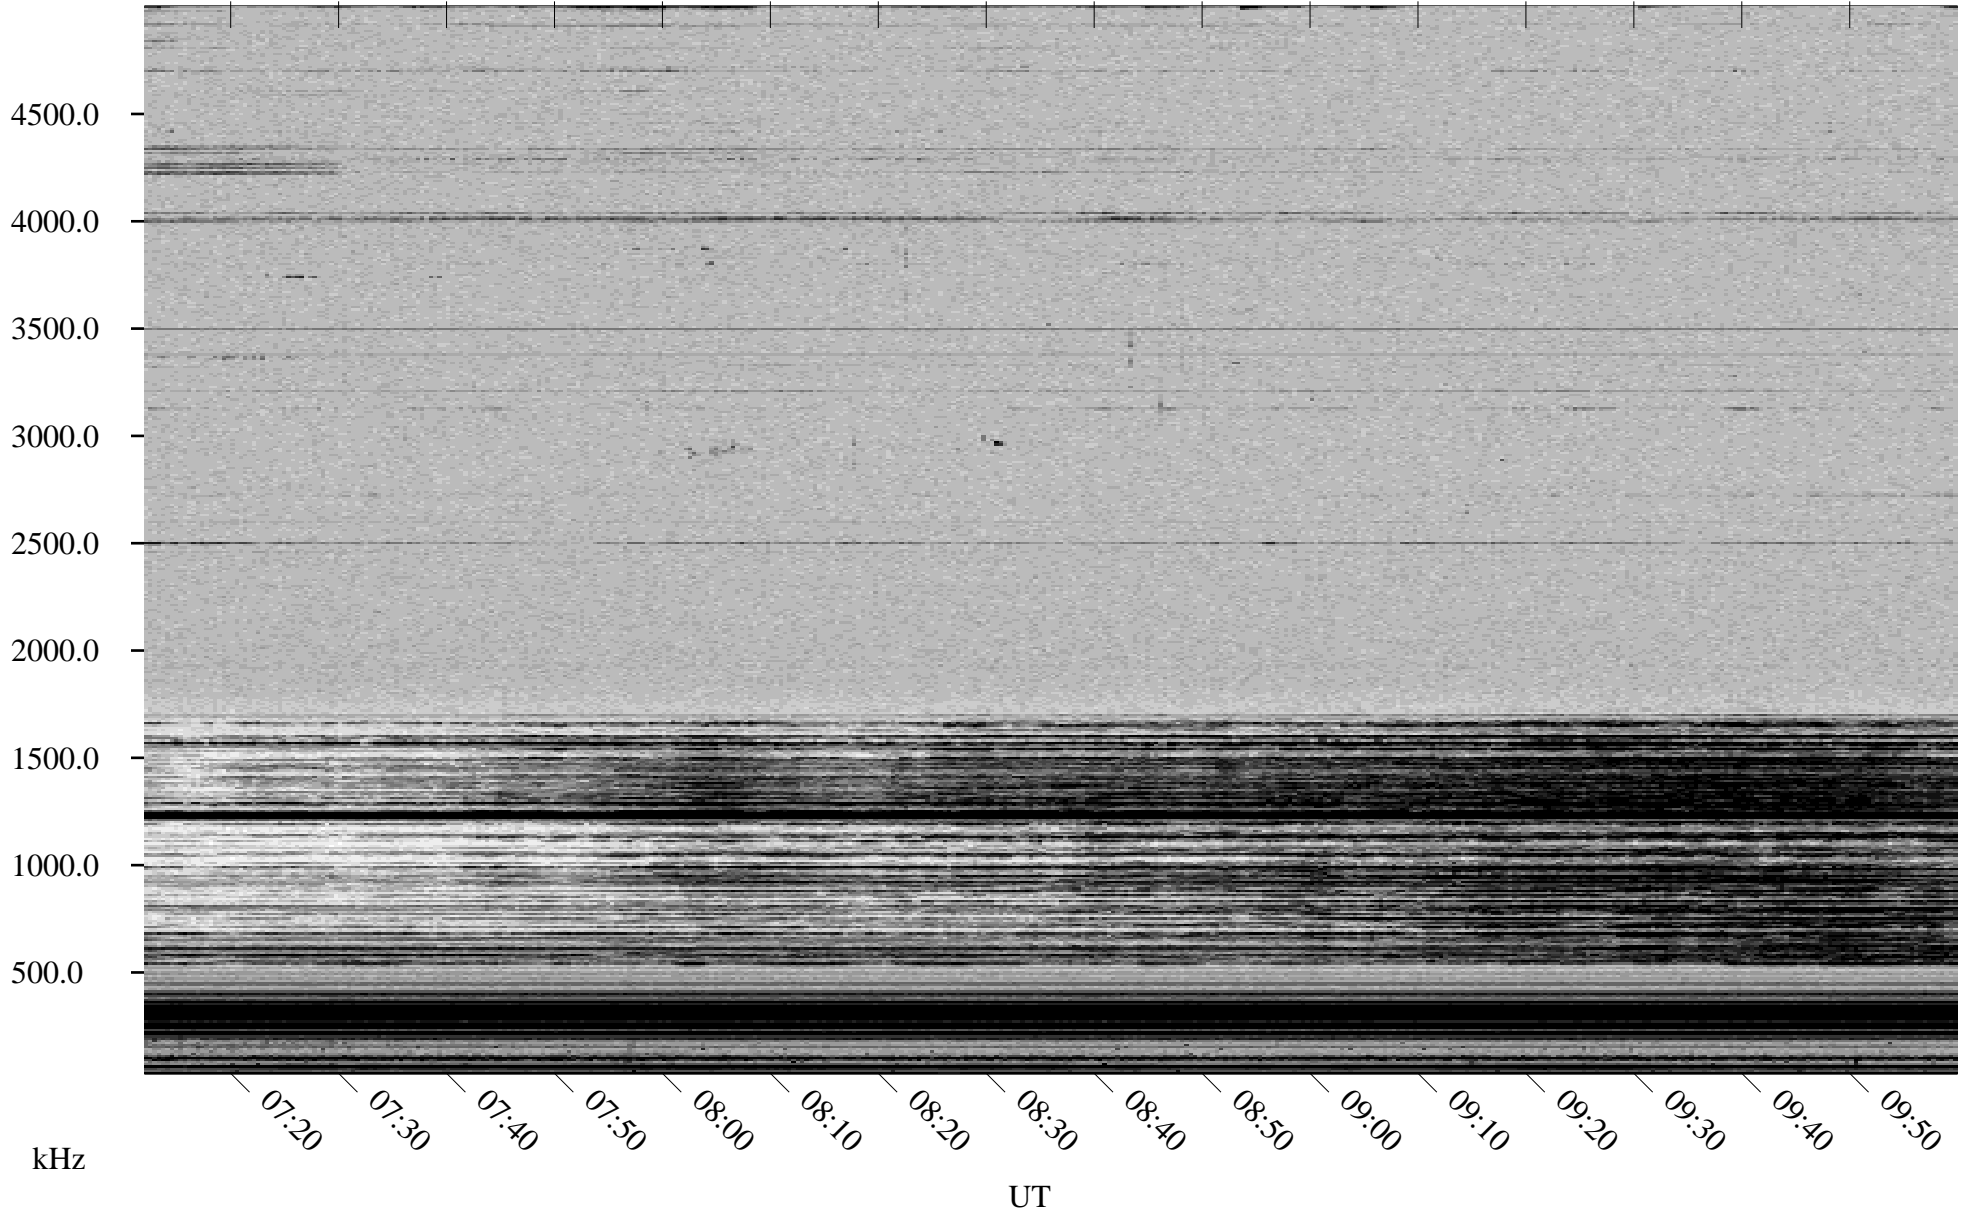

11/26/2002 Churchill, Manitoba

Linear Scale Black = 161 White = 15

ch02330l.r00m max_12

Page 1

11/26/2002 Churchill, Manitoba

Linear Scale Black = 161 White = 15

ch02330l.r00m max_12

Page 2

11/27/2002 Churchill, Manitoba

Linear Scale Black = 161 White = 15

ch02330l.r00m max_12

Page 3

11/27/2002 Churchill, Manitoba

Linear Scale Black = 161 White = 15

ch02330l.r00m max_12

Page 4

11/27/2002 Churchill, Manitoba

Linear Scale Black = 161 White = 15

ch02330l.r00m max_12

Page 5

11/27/2002 Churchill, Manitoba

Linear Scale Black = 161 White = 15

ch02330l.r00m max_12

Page 6

11/27/2002 Churchill, Manitoba

Linear Scale Black = 161 White = 15

ch02330l.r00m max_12

Page 7

11/27/2002 Churchill, Manitoba

Linear Scale Black = 161 White = 15

ch02330l.r00m max_12