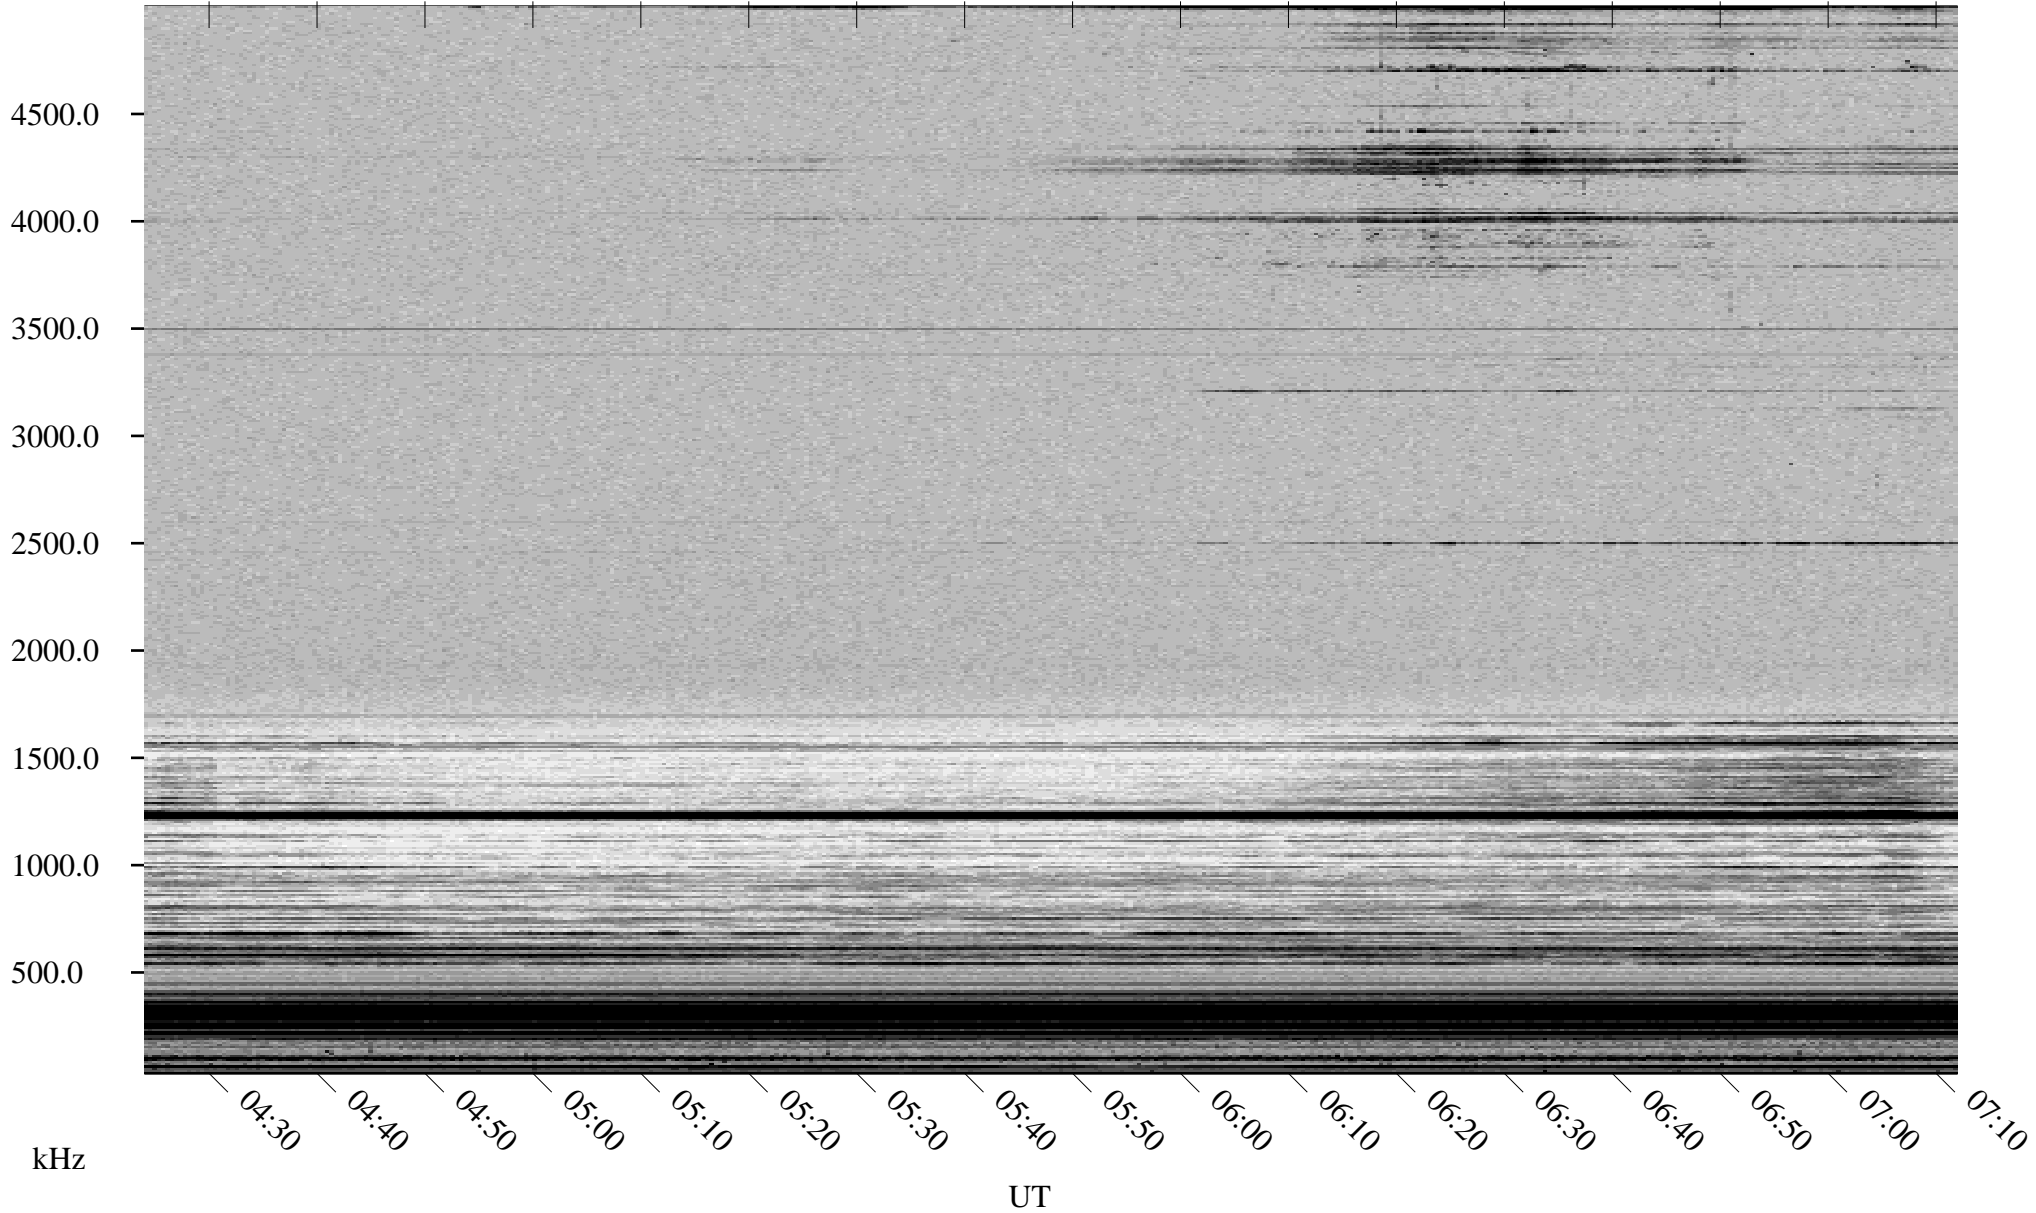

11/26/2002 Churchill, Manitoba

Linear Scale Black = 161 White = 15

ch02330l.r00m max_12

Page 1

11/26/2002 Churchill, Manitoba

Linear Scale Black = 161 White = 15

ch02330l.r00m max_12

Page 2

11/27/2002 Churchill, Manitoba

Linear Scale Black = 161 White = 15

ch02330l.r00m max_12

Page 3

11/27/2002 Churchill, Manitoba

Linear Scale Black = 161 White = 15

ch02330l.r00m max_12

Page 4

11/27/2002 Churchill, Manitoba

Linear Scale Black = 161 White = 15

ch02330l.r00m max_12

Page 5

11/27/2002 Churchill, Manitoba

Linear Scale Black = 161 White = 15

ch02330l.r00m max_12

Page 6

11/27/2002 Churchill, Manitoba

Linear Scale Black = 161 White = 15

ch02330l.r00m max_12

Page 7

11/27/2002 Churchill, Manitoba

Linear Scale Black = 161 White = 15

ch02330l.r00m max_12