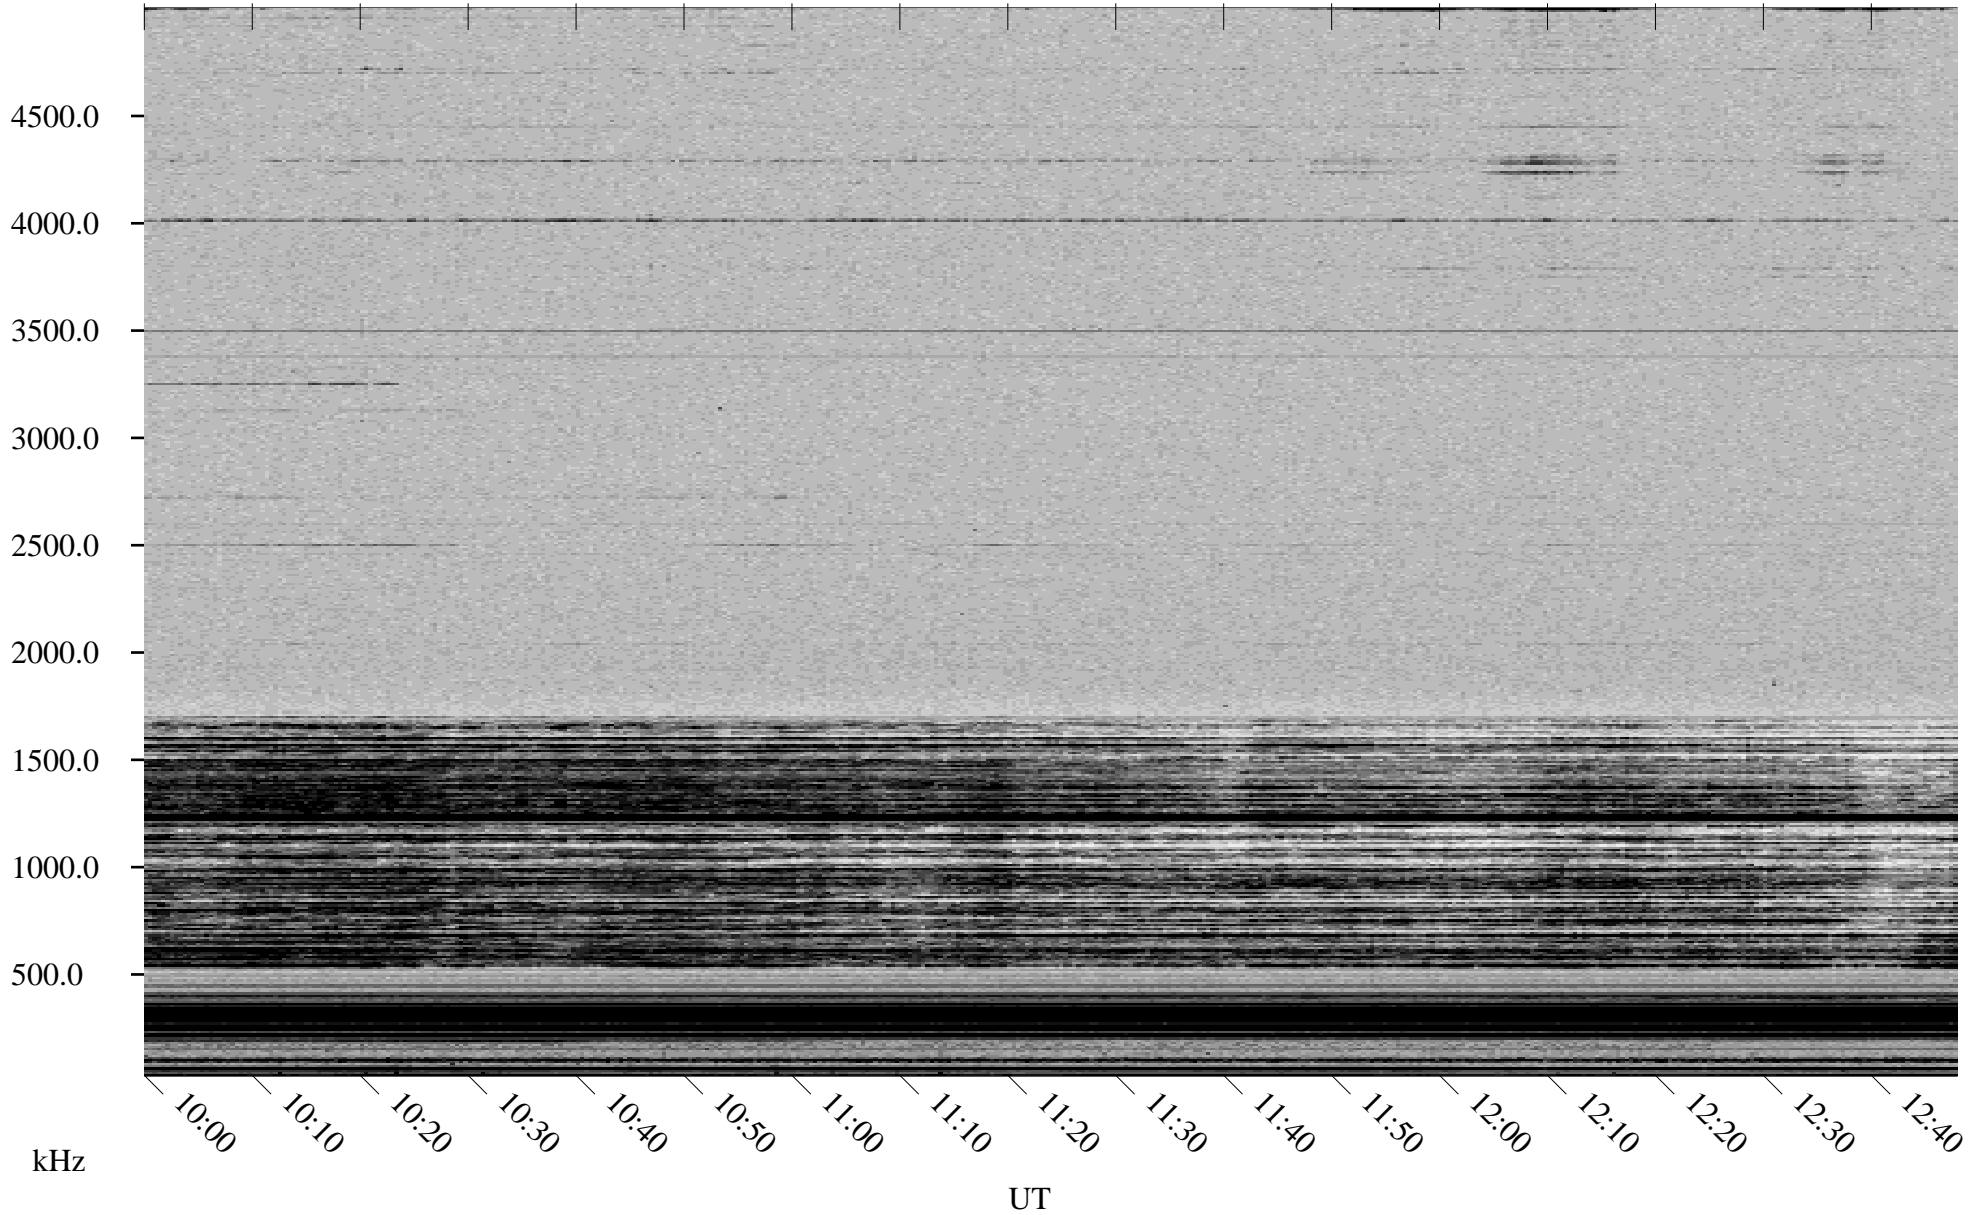

11/26/2002 Churchill, Manitoba

Linear Scale Black = 161 White = 15

ch02330l.r00m max_12

Page 1

11/26/2002 Churchill, Manitoba

Linear Scale Black = 161 White = 15

ch02330l.r00m max_12

Page 2

11/27/2002 Churchill, Manitoba

Linear Scale Black = 161 White = 15

ch02330l.r00m max_12

Page 3

11/27/2002 Churchill, Manitoba

Linear Scale Black = 161 White = 15

ch02330l.r00m max_12

Page 4

11/27/2002 Churchill, Manitoba

Linear Scale Black = 161 White = 15

ch02330l.r00m max_12

Page 5

11/27/2002 Churchill, Manitoba

Linear Scale Black = 161 White = 15

ch02330l.r00m max_12

Page 6

11/27/2002 Churchill, Manitoba

Linear Scale Black = 161 White = 15

ch02330l.r00m max_12

Page 7

11/27/2002 Churchill, Manitoba

Linear Scale Black = 161 White = 15

ch02330l.r00m max_12