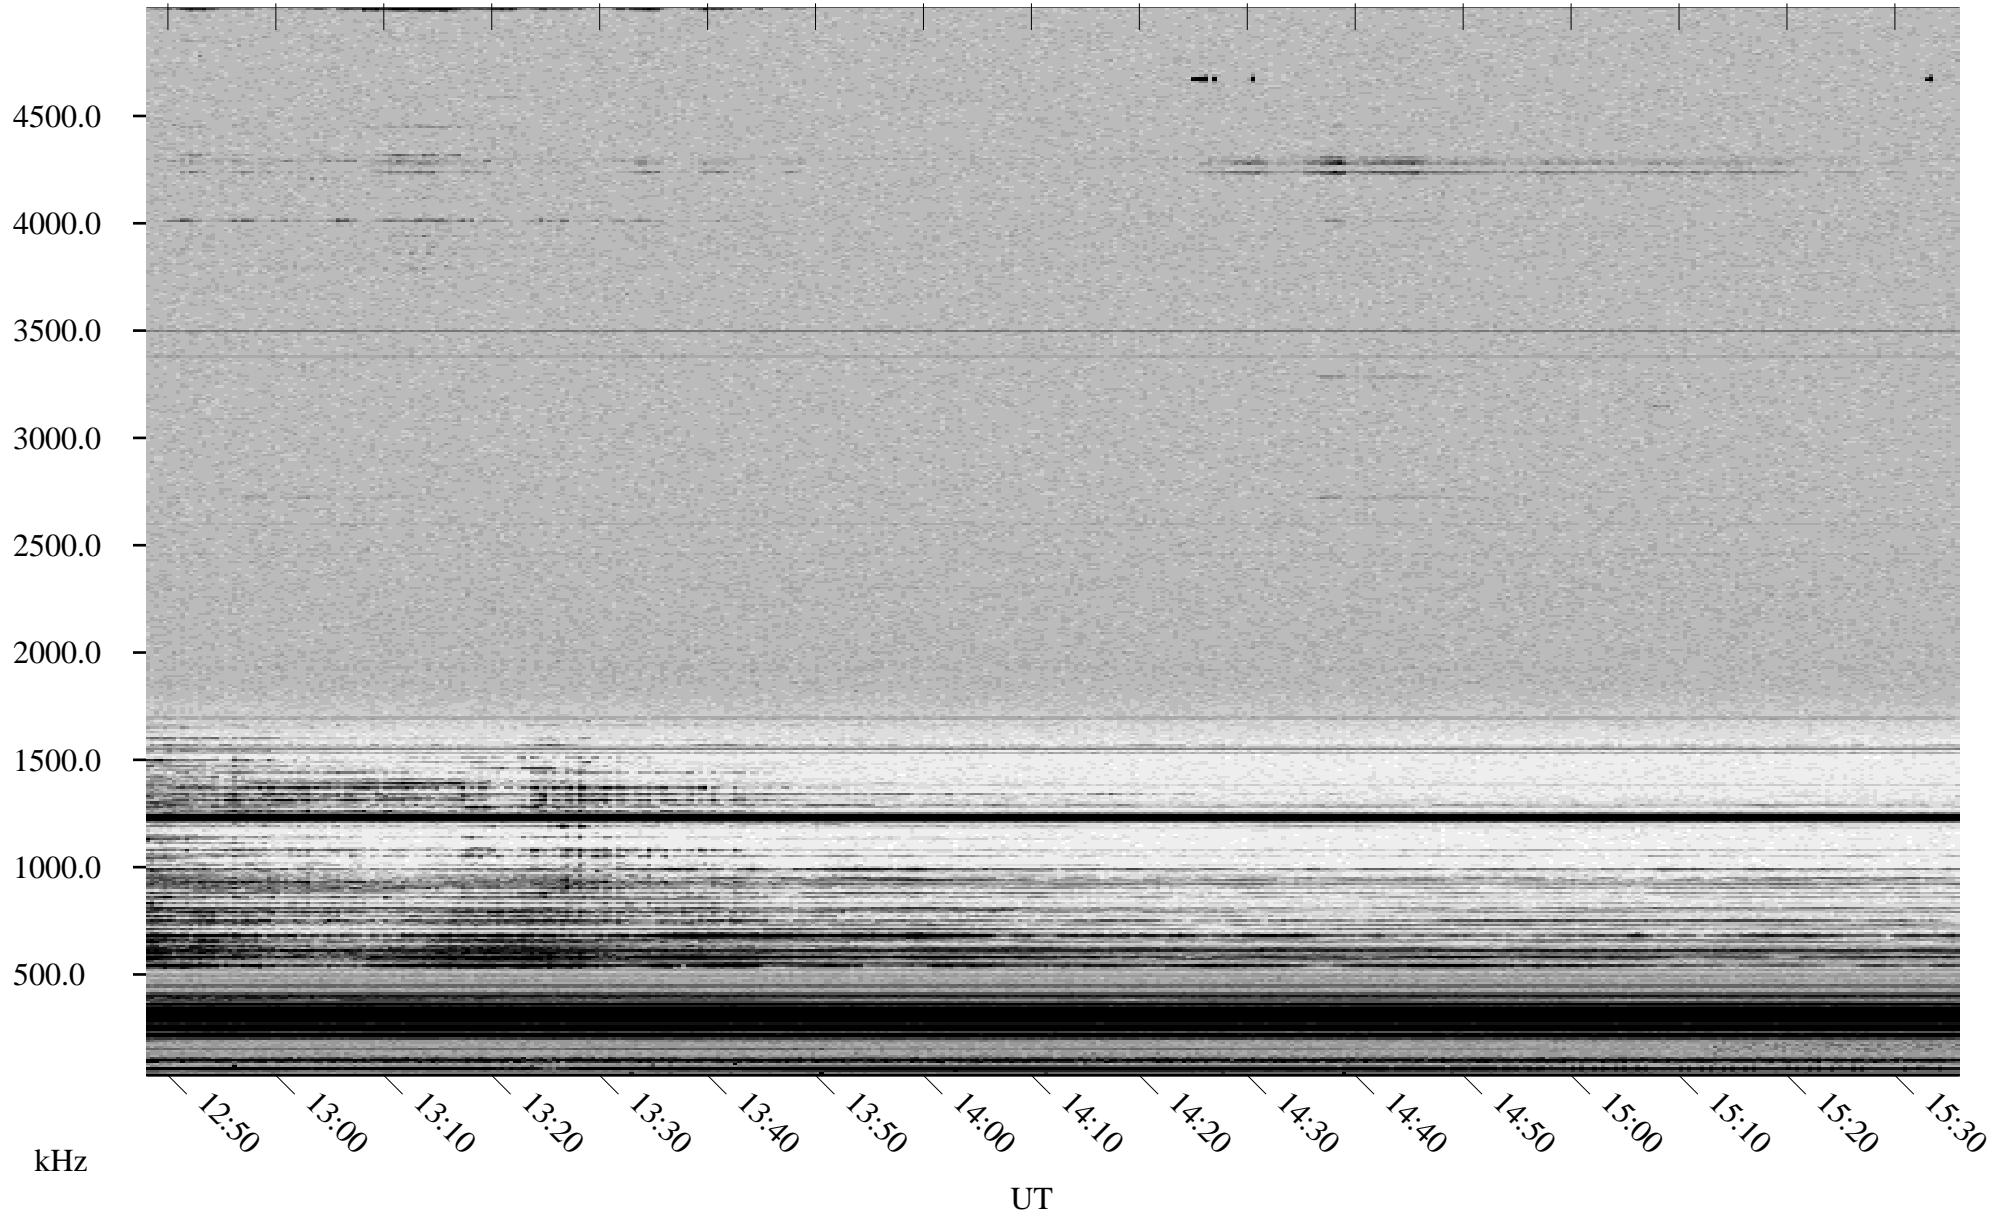

11/26/2002 Churchill, Manitoba

Linear Scale Black = 161 White = 15

ch02330l.r00m max_12

Page 1

11/26/2002 Churchill, Manitoba

Linear Scale Black = 161 White = 15

ch02330l.r00m max_12

Page 2

11/27/2002 Churchill, Manitoba

Linear Scale Black = 161 White = 15

ch02330l.r00m max_12

Page 3

11/27/2002 Churchill, Manitoba

Linear Scale Black = 161 White = 15

ch02330l.r00m max_12

Page 4

11/27/2002 Churchill, Manitoba

Linear Scale Black = 161 White = 15

ch02330l.r00m max_12

Page 5

11/27/2002 Churchill, Manitoba

Linear Scale Black = 161 White = 15

ch02330l.r00m max_12

Page 6

11/27/2002 Churchill, Manitoba

Linear Scale Black = 161 White = 15

ch02330l.r00m max_12

Page 7

11/27/2002 Churchill, Manitoba

Linear Scale Black = 161 White = 15

ch02330l.r00m max_12