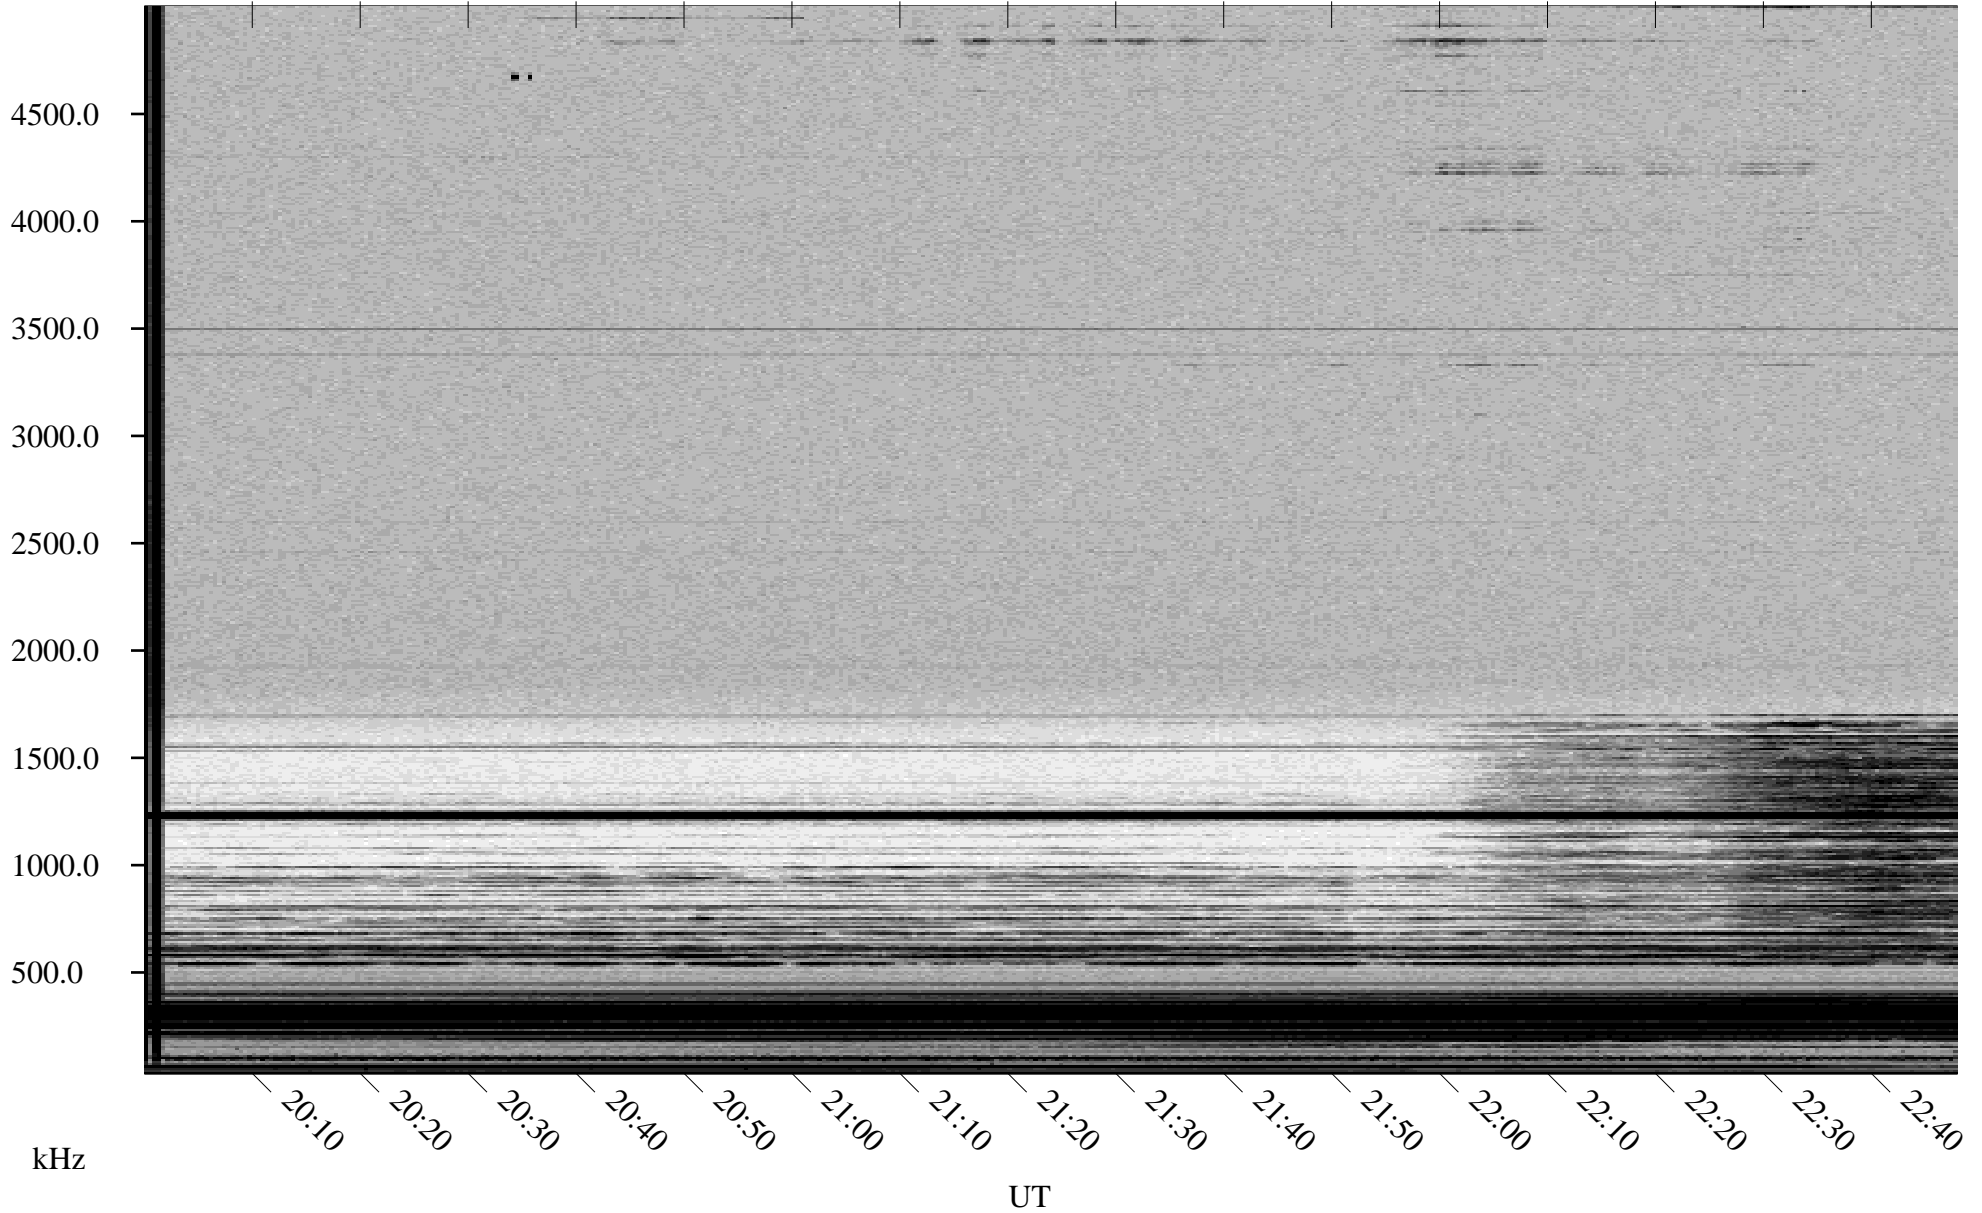

11/26/2002 Churchill, Manitoba

Linear Scale Black = 161 White = 15

ch02330l.r00m max_12

Page 1

11/26/2002 Churchill, Manitoba

Linear Scale Black = 161 White = 15

ch02330l.r00m max_12

Page 2

11/27/2002 Churchill, Manitoba

Linear Scale Black = 161 White = 15

ch02330l.r00m max_12

Page 3

11/27/2002 Churchill, Manitoba

Linear Scale Black = 161 White = 15

ch02330l.r00m max_12

Page 4

11/27/2002 Churchill, Manitoba

Linear Scale Black = 161 White = 15

ch02330l.r00m max_12

Page 5

11/27/2002 Churchill, Manitoba

Linear Scale Black = 161 White = 15

ch02330l.r00m max_12

Page 6

11/27/2002 Churchill, Manitoba

Linear Scale Black = 161 White = 15

ch02330l.r00m max_12

Page 7

11/27/2002 Churchill, Manitoba

Linear Scale Black = 161 White = 15

ch02330l.r00m max_12