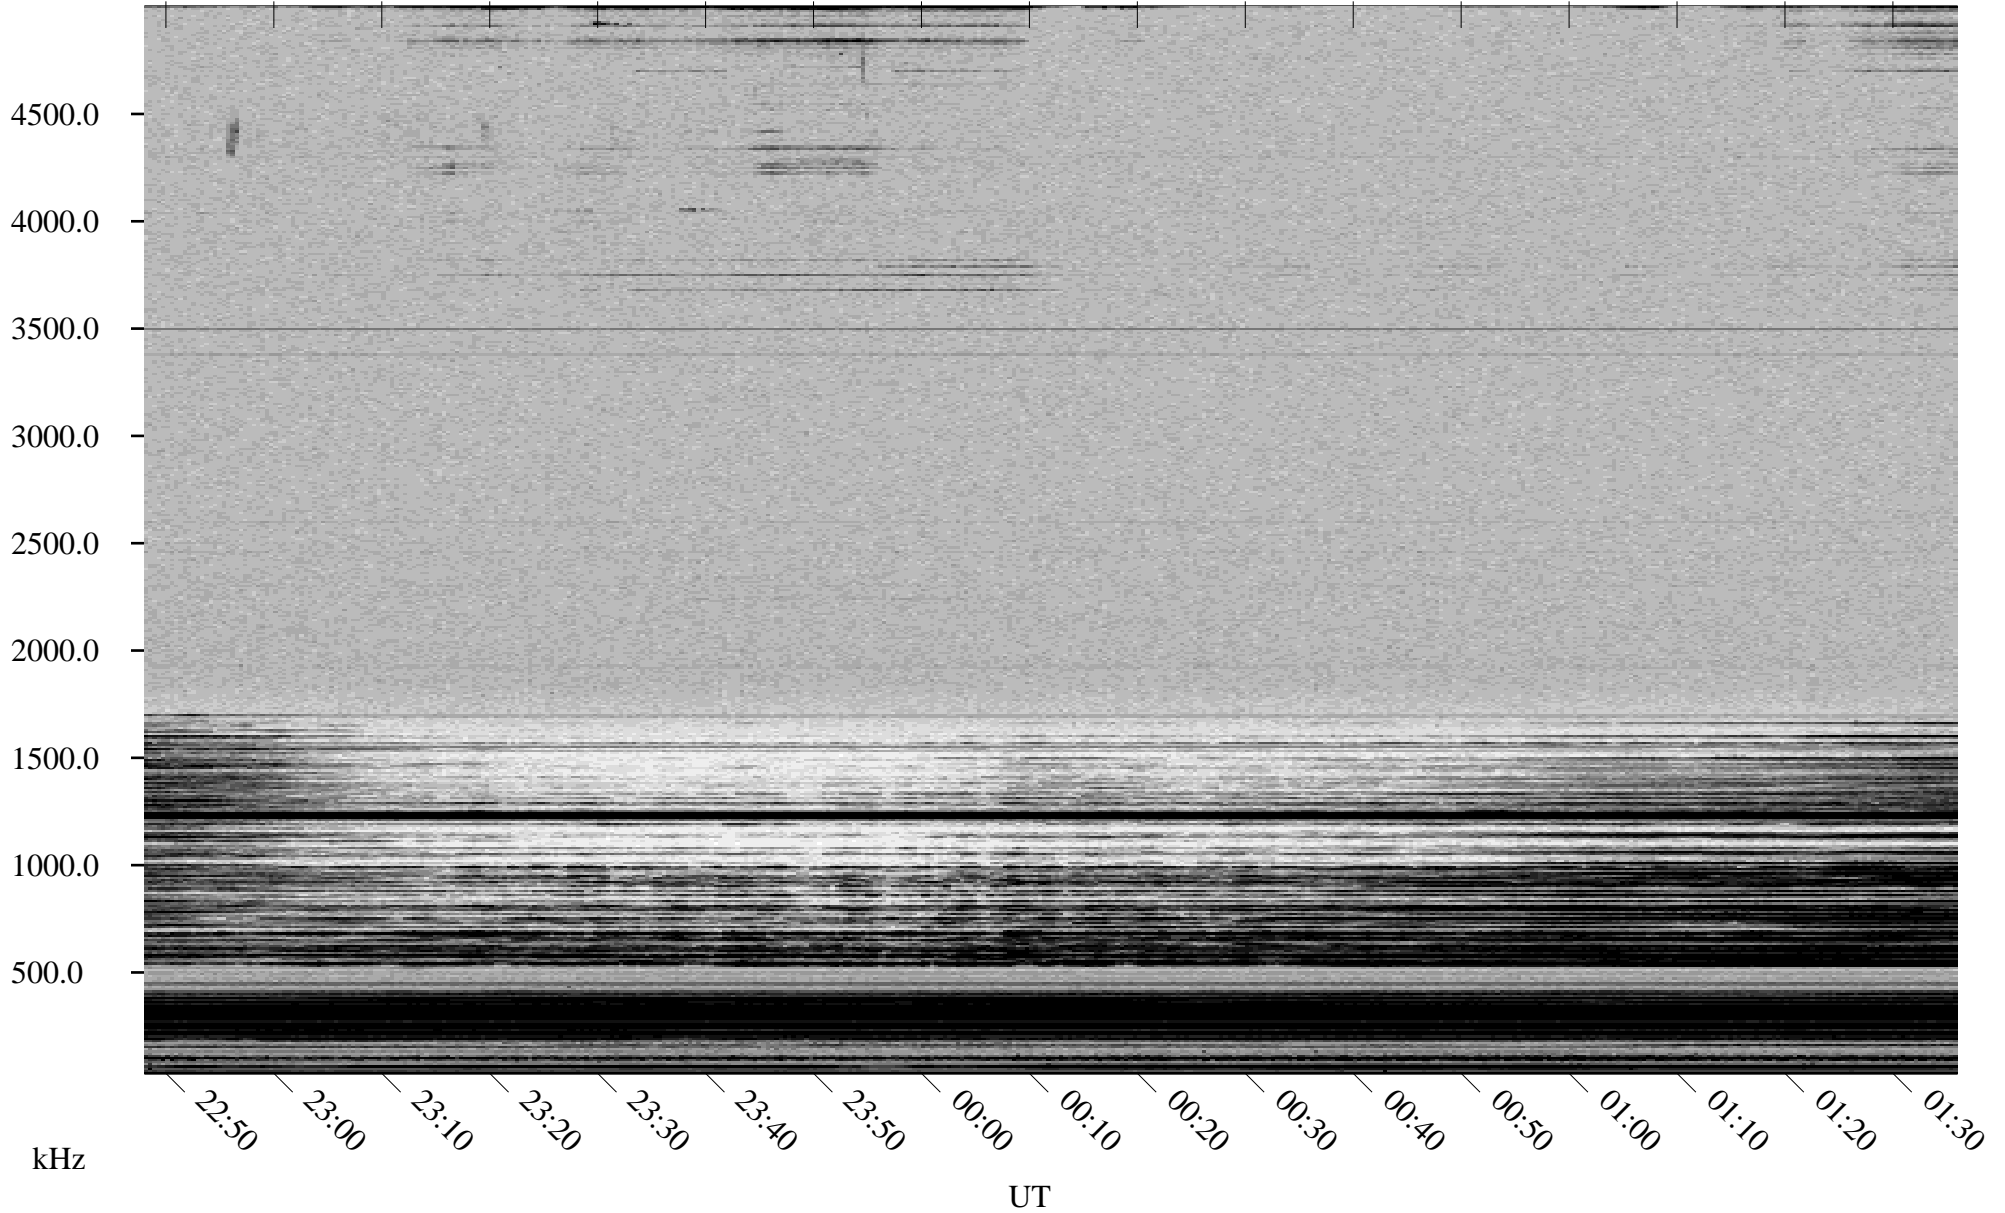

11/26/2002 Churchill, Manitoba

Linear Scale Black = 161 White = 15

ch02330l.r00m max_12

Page 1

11/26/2002 Churchill, Manitoba

Linear Scale Black = 161 White = 15

ch02330l.r00m max_12

Page 2

11/27/2002 Churchill, Manitoba

Linear Scale Black = 161 White = 15

ch02330l.r00m max_12

Page 3

11/27/2002 Churchill, Manitoba

Linear Scale Black = 161 White = 15

ch02330l.r00m max_12

Page 4

11/27/2002 Churchill, Manitoba

Linear Scale Black = 161 White = 15

ch02330l.r00m max_12

Page 5

11/27/2002 Churchill, Manitoba

Linear Scale Black = 161 White = 15

ch02330l.r00m max_12

Page 6

11/27/2002 Churchill, Manitoba

Linear Scale Black = 161 White = 15

ch02330l.r00m max_12

Page 7

11/27/2002 Churchill, Manitoba

Linear Scale Black = 161 White = 15

ch02330l.r00m max_12