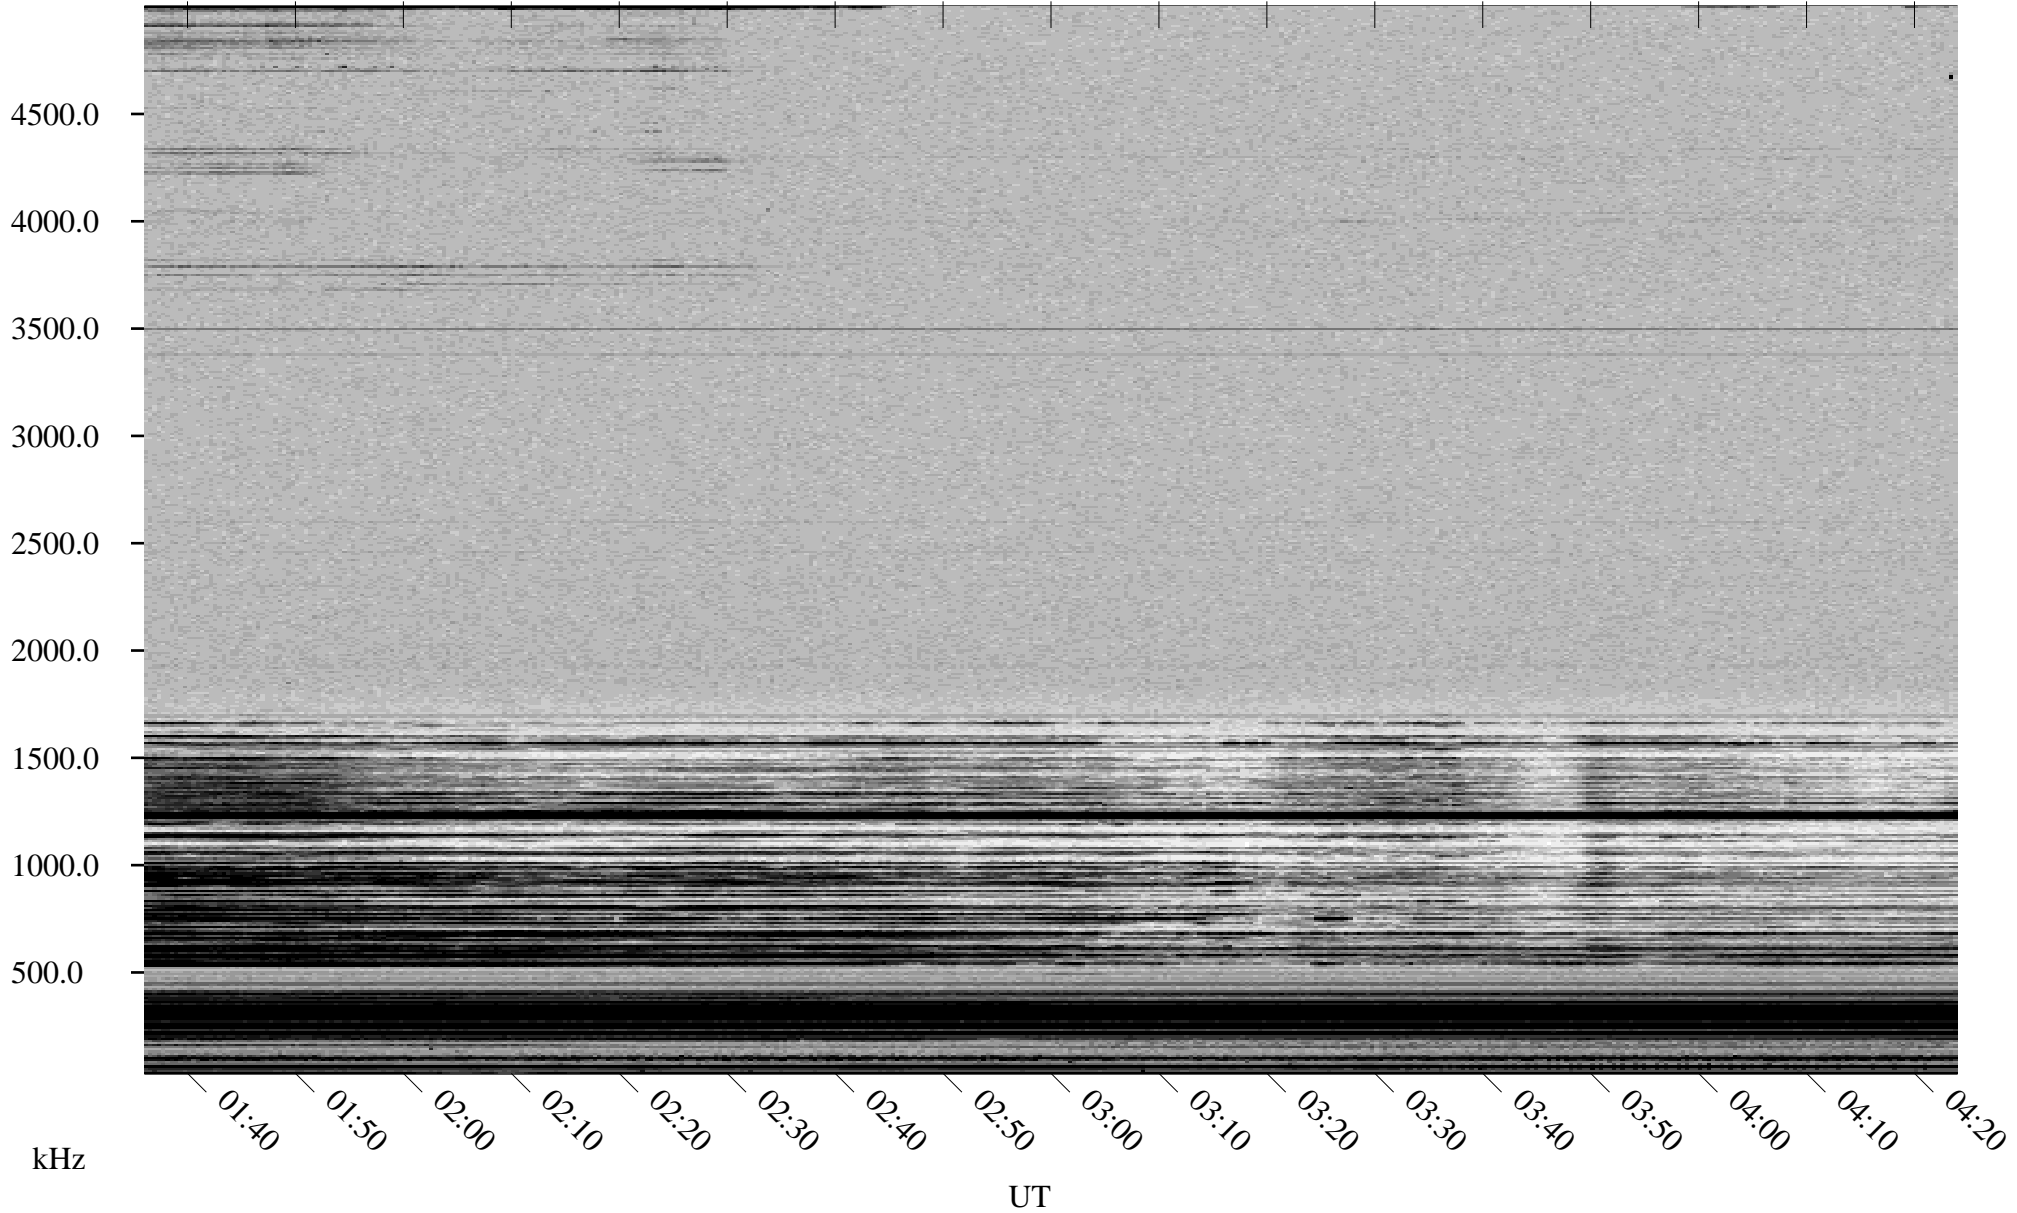

11/26/2002 Churchill, Manitoba

Linear Scale Black = 161 White = 15

ch02330l.r00m max_12

Page 1

11/26/2002 Churchill, Manitoba

Linear Scale Black = 161 White = 15

ch02330l.r00m max_12

Page 2

11/27/2002 Churchill, Manitoba

Linear Scale Black = 161 White = 15

ch02330l.r00m max_12

Page 3

11/27/2002 Churchill, Manitoba

Linear Scale Black = 161 White = 15

ch02330l.r00m max_12

Page 4

11/27/2002 Churchill, Manitoba

Linear Scale Black = 161 White = 15

ch02330l.r00m max_12

Page 5

11/27/2002 Churchill, Manitoba

Linear Scale Black = 161 White = 15

ch02330l.r00m max_12

Page 6

11/27/2002 Churchill, Manitoba

Linear Scale Black = 161 White = 15

ch02330l.r00m max_12

Page 7

11/27/2002 Churchill, Manitoba

Linear Scale Black = 161 White = 15

ch02330l.r00m max_12