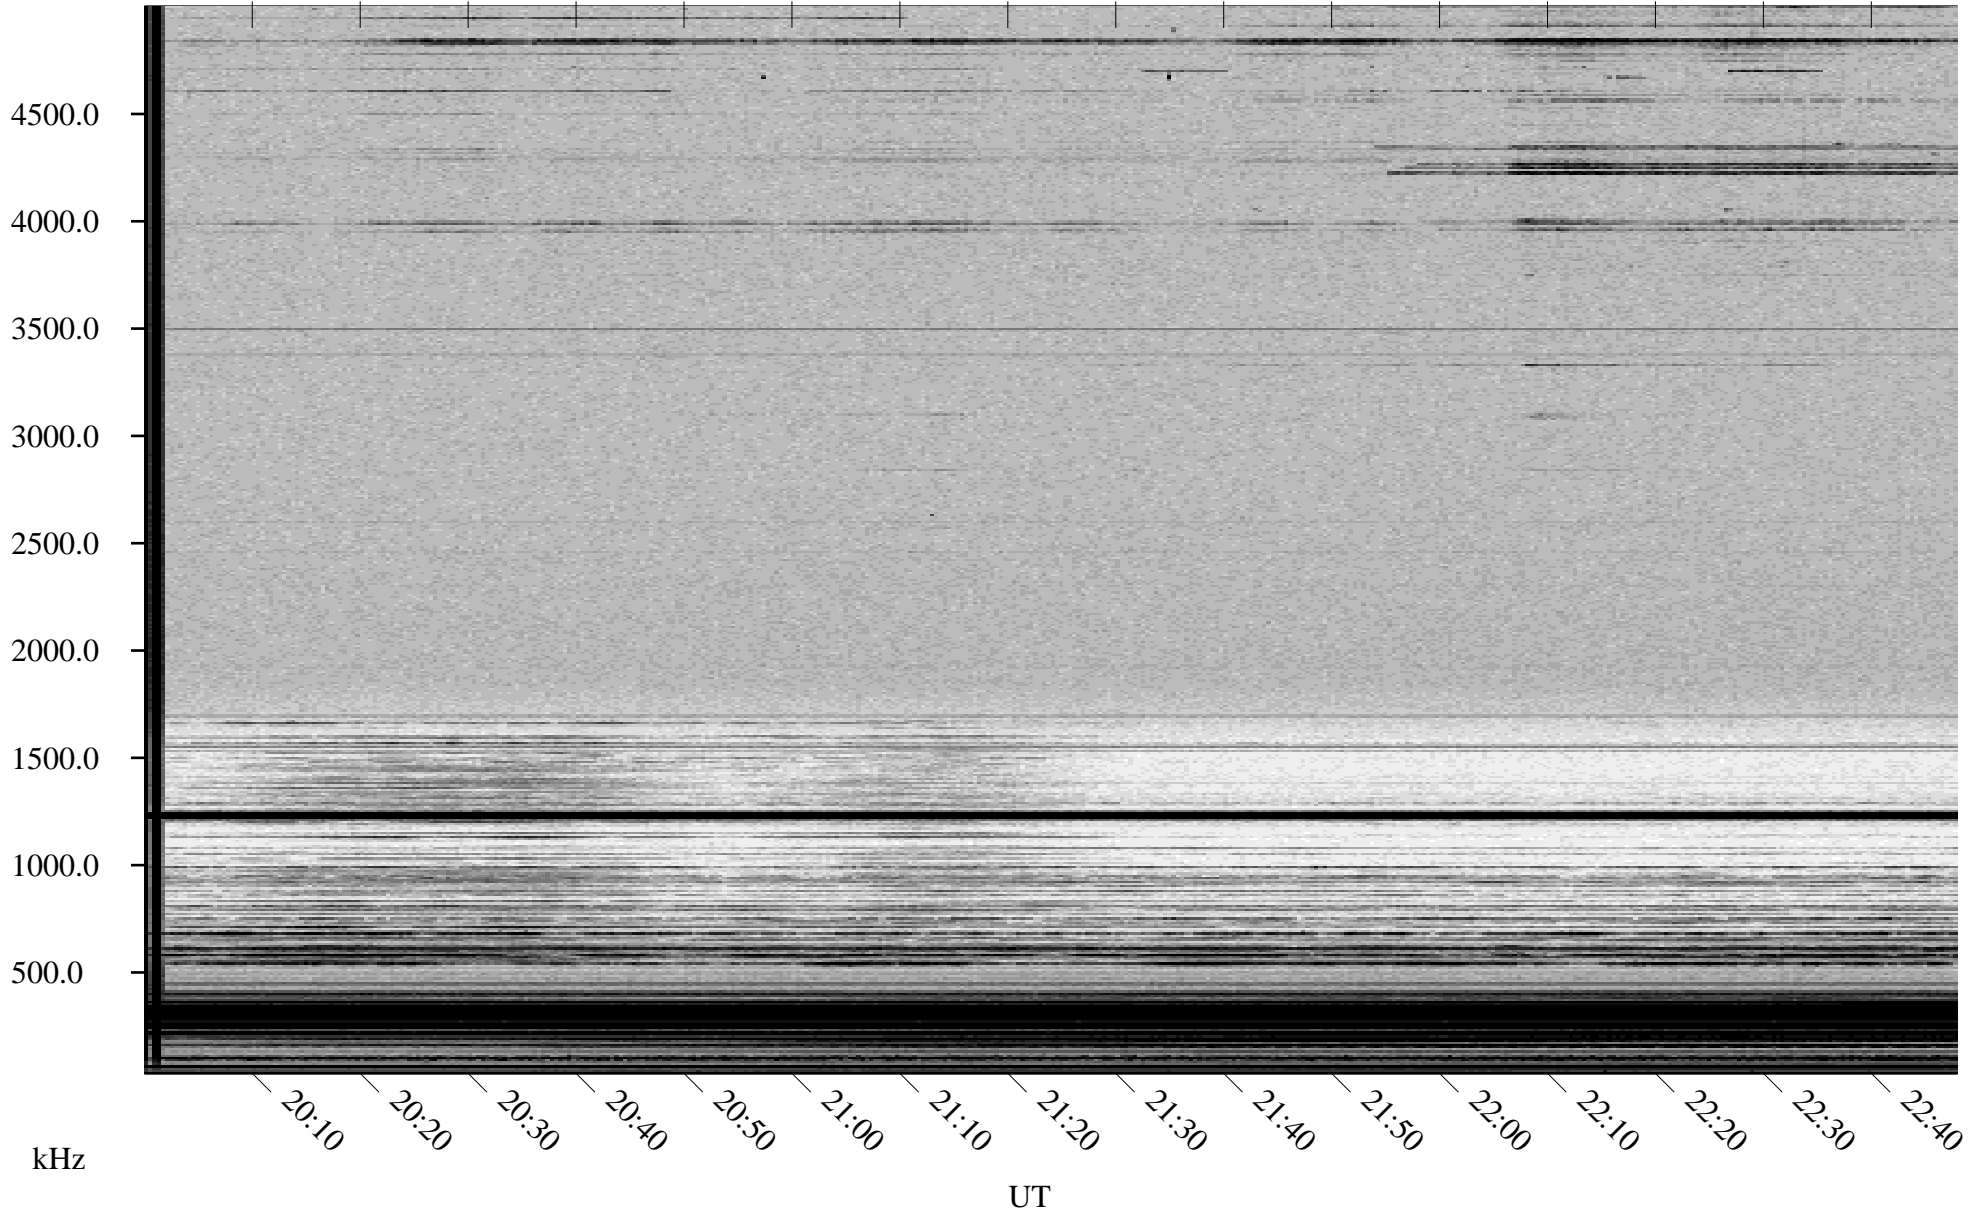

# 11/27/2002 Churchill, Manitoba

Linear Scale    Black = 161    White = 15

ch023311.r00m max\_12

Page 1

# 11/27/2002 Churchill, Manitoba

Linear Scale    Black = 161    White = 15

ch023311.r00m max\_12

Page 2

# 11/28/2002 Churchill, Manitoba

Linear Scale    Black = 161    White = 15

ch023311.r00m max\_12

Page 3

# 11/28/2002 Churchill, Manitoba

Linear Scale    Black = 161    White = 15

ch023311.r00m max\_12

Page 4