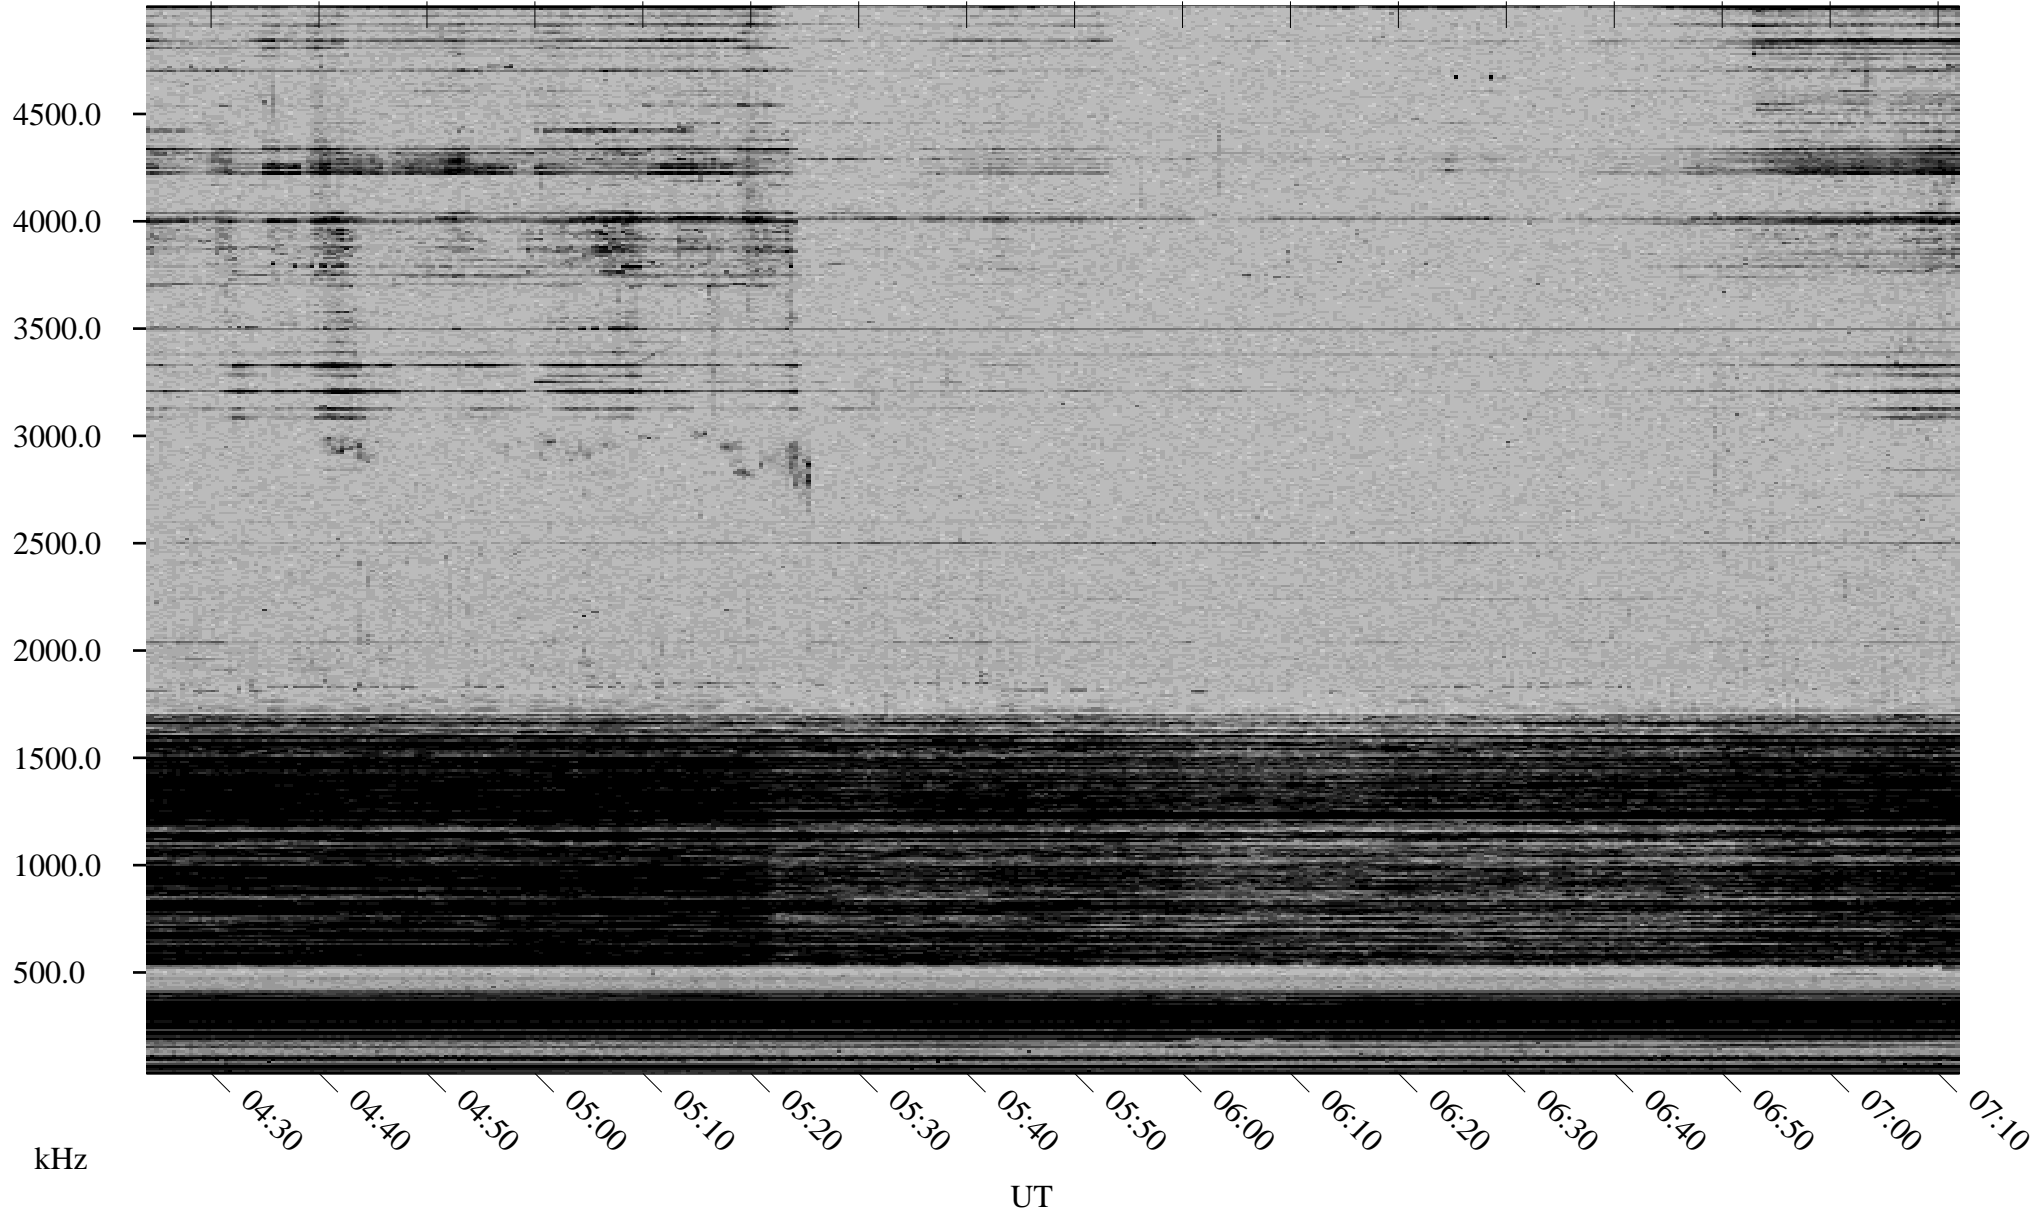

# 11/27/2002 Churchill, Manitoba

Linear Scale    Black = 161    White = 15

ch023311.r00m max\_12

Page 1

# 11/27/2002 Churchill, Manitoba

Linear Scale    Black = 161    White = 15

ch023311.r00m max\_12

Page 2

# 11/28/2002 Churchill, Manitoba

Linear Scale    Black = 161    White = 15

ch023311.r00m max\_12

Page 3

# 11/28/2002 Churchill, Manitoba

Linear Scale    Black = 161    White = 15

ch023311.r00m max\_12

Page 4