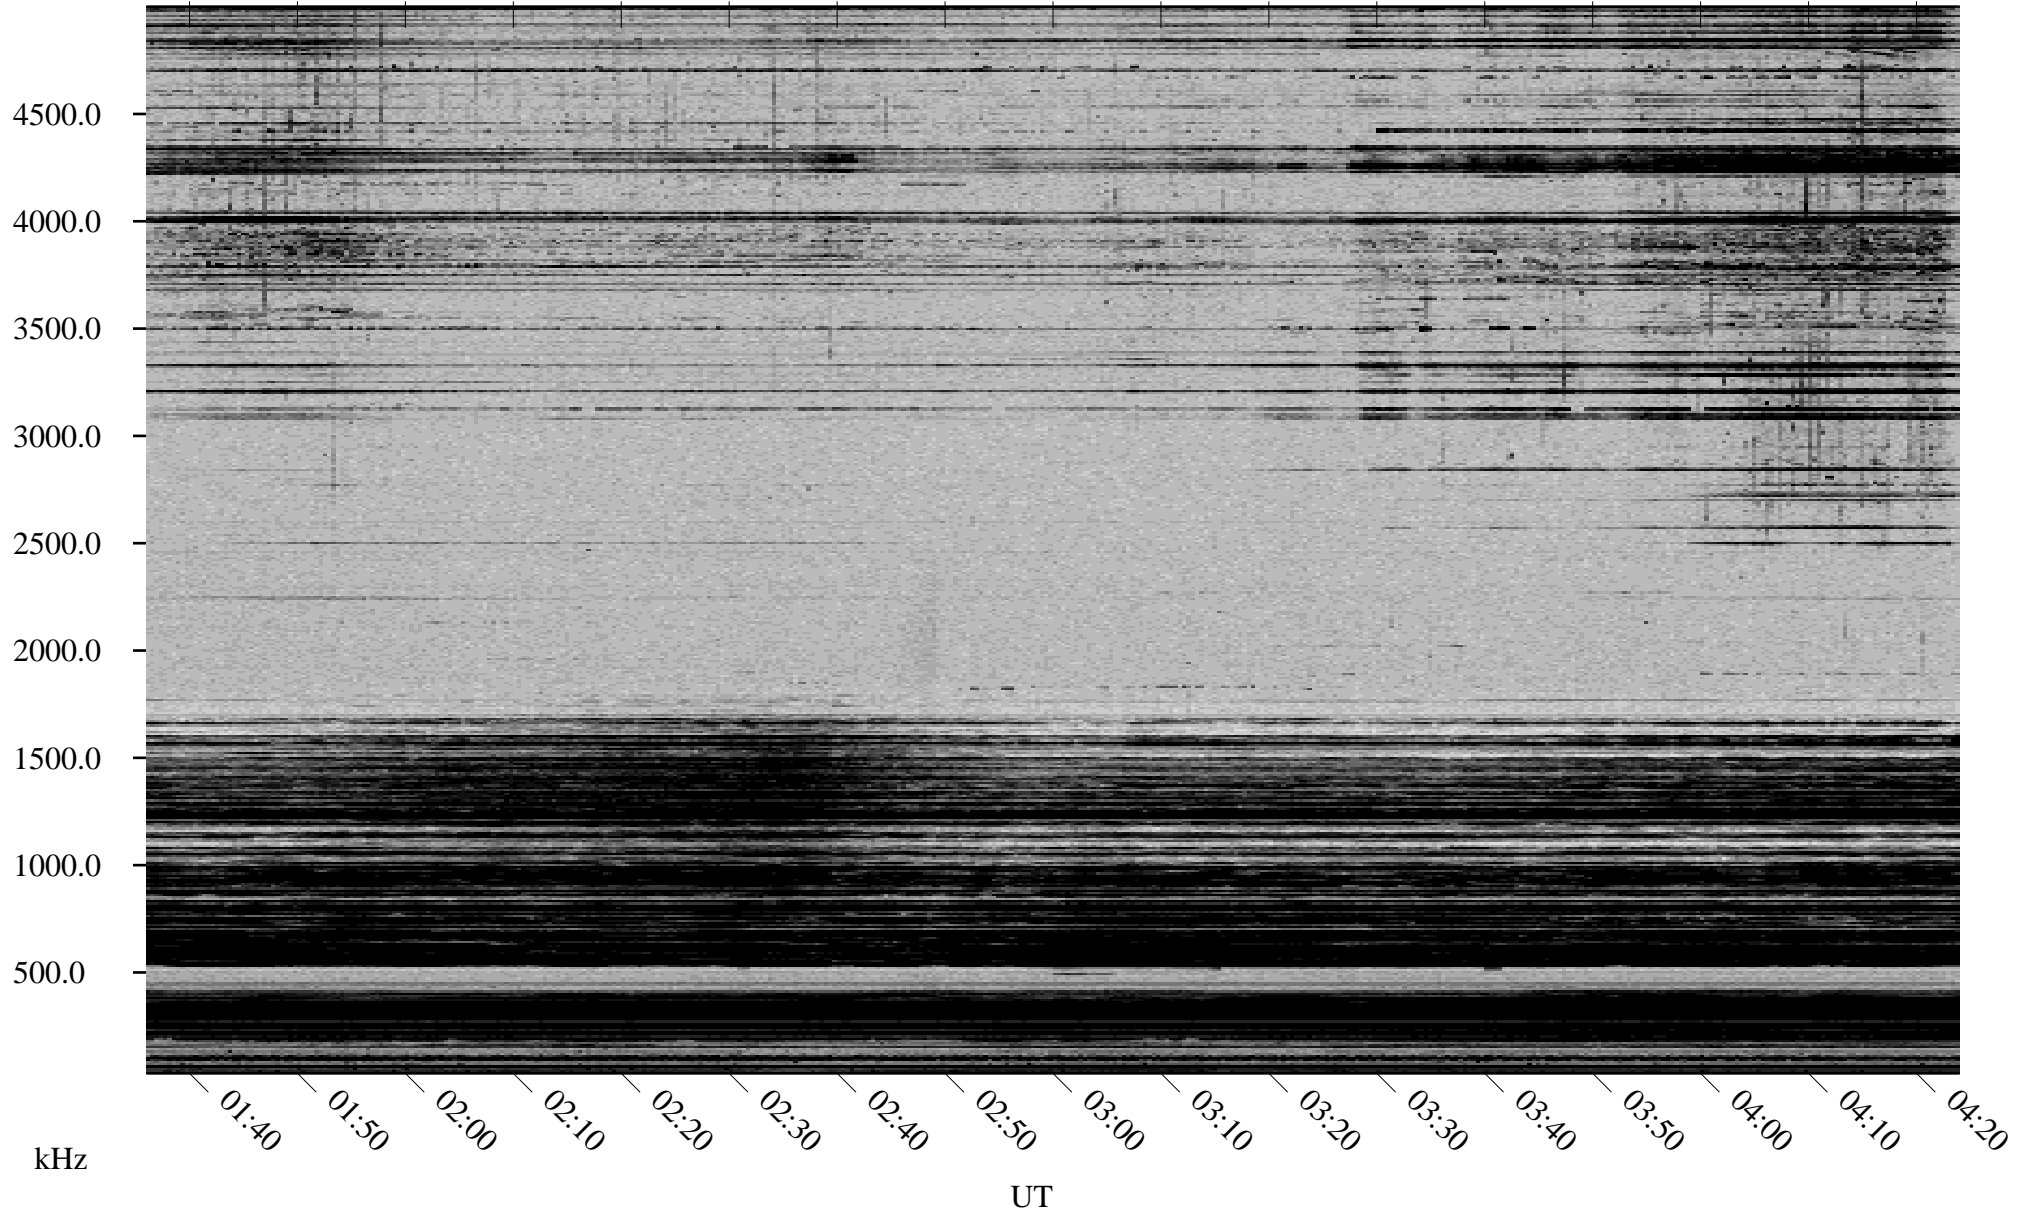

11/28/2002 Churchill, Manitoba

Linear Scale Black = 161 White = 15

ch02332l.r00m max_12

Page 1

11/28/2002 Churchill, Manitoba

Linear Scale Black = 161 White = 15

ch02332l.r00m max_12

Page 2

11/29/2002 Churchill, Manitoba

Linear Scale Black = 161 White = 15

ch02332l.r00m max_12

Page 3

11/29/2002 Churchill, Manitoba

Linear Scale Black = 161 White = 15

ch02332l.r00m max_12

Page 4

11/29/2002 Churchill, Manitoba

Linear Scale Black = 161 White = 15

ch02332l.r00m max_12

11/29/2002 Churchill, Manitoba

Linear Scale Black = 161 White = 15

ch02332l.r00m max_12

Page 6

11/29/2002 Churchill, Manitoba

Linear Scale Black = 161 White = 15

ch02332l.r00m max_12

Page 7

11/29/2002 Churchill, Manitoba

Linear Scale Black = 161 White = 15

ch02332l.r00m max_12