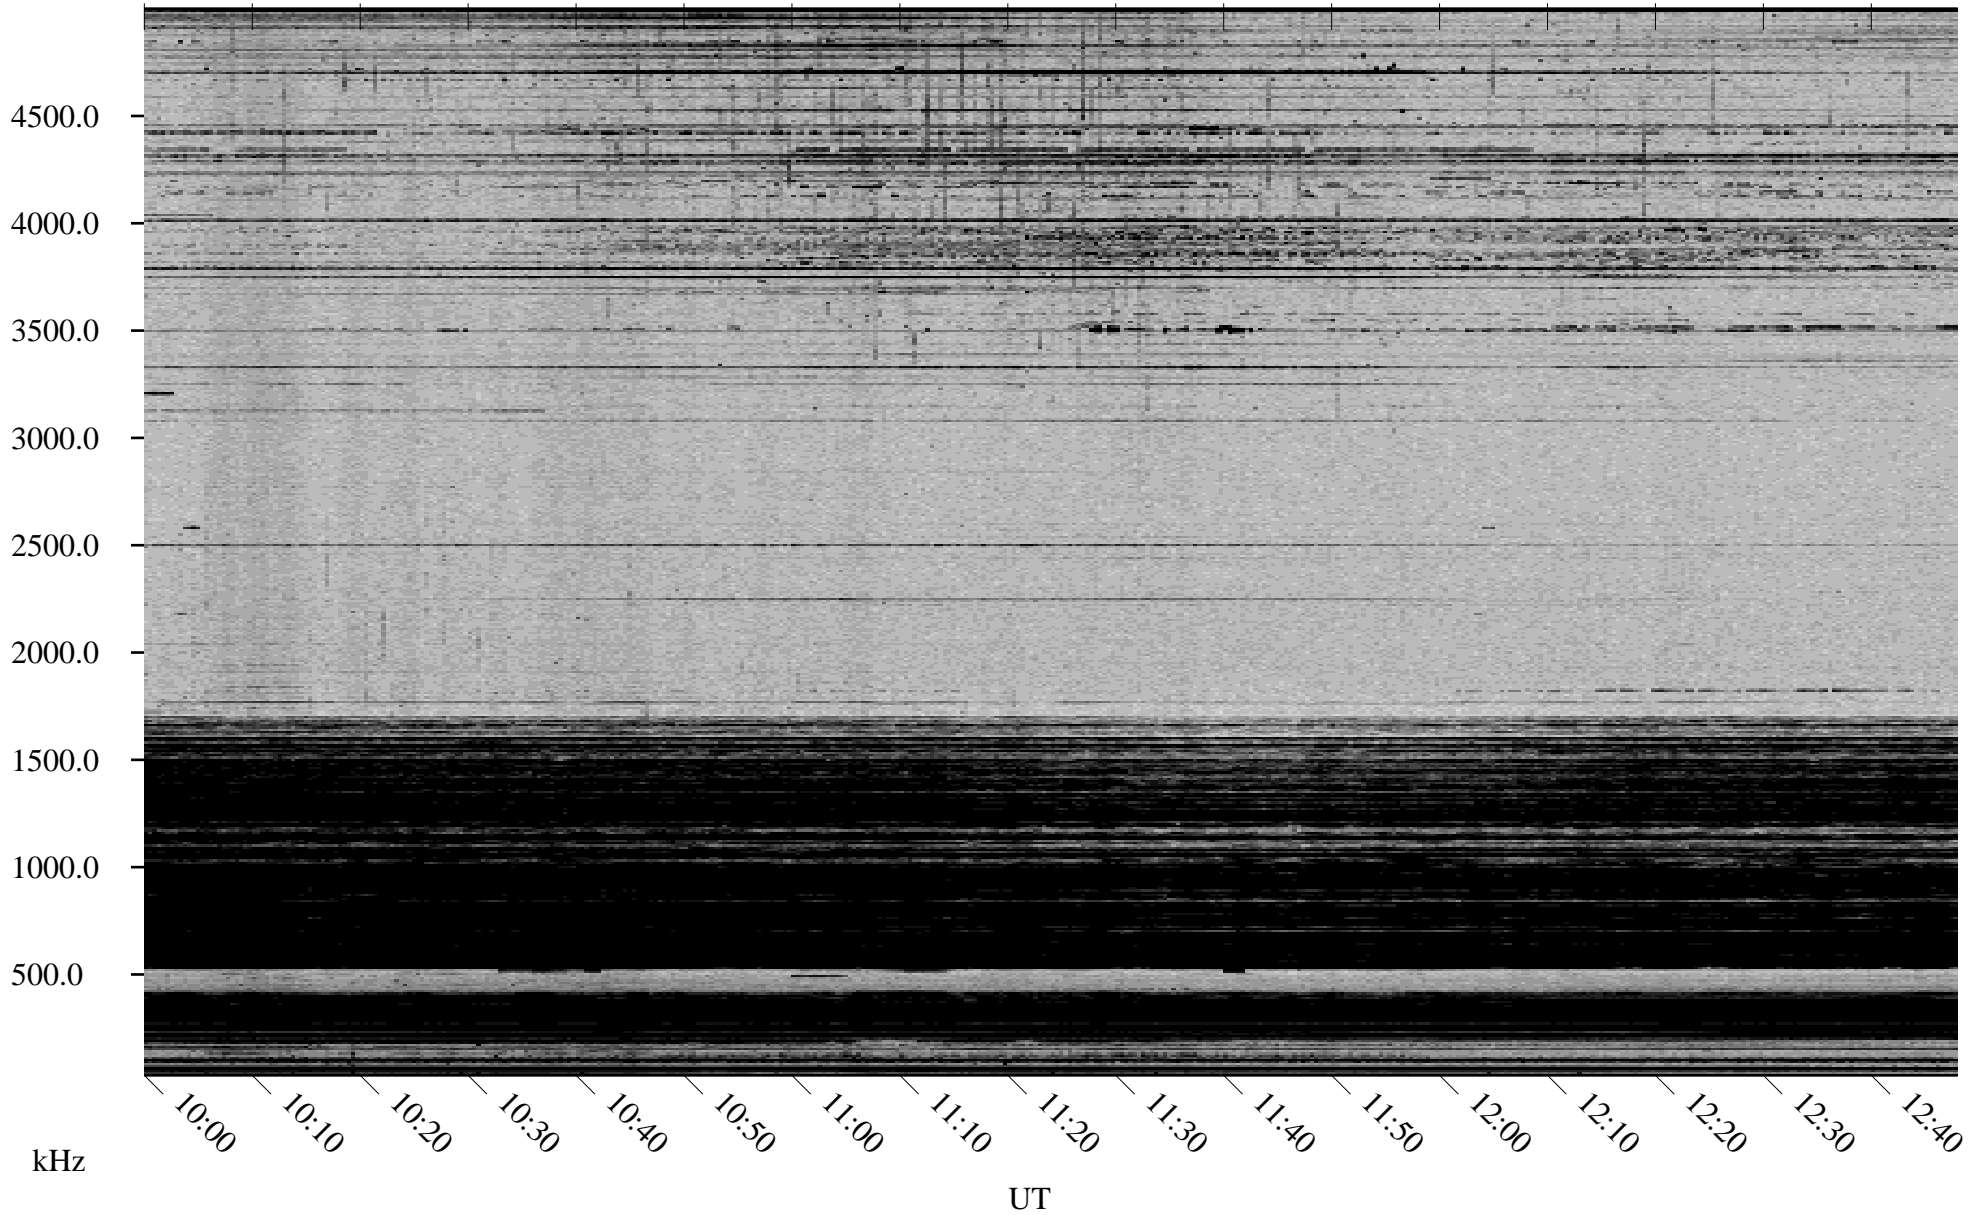

11/28/2002 Churchill, Manitoba

Linear Scale Black = 161 White = 15

ch02332l.r00m max_12

Page 1

11/28/2002 Churchill, Manitoba

Linear Scale Black = 161 White = 15

ch02332l.r00m max_12

Page 2

11/29/2002 Churchill, Manitoba

Linear Scale Black = 161 White = 15

ch02332l.r00m max_12

Page 3

11/29/2002 Churchill, Manitoba

Linear Scale Black = 161 White = 15

ch02332l.r00m max_12

Page 4

11/29/2002 Churchill, Manitoba

Linear Scale Black = 161 White = 15

ch02332l.r00m max_12

11/29/2002 Churchill, Manitoba

Linear Scale Black = 161 White = 15

ch02332l.r00m max_12

Page 6

11/29/2002 Churchill, Manitoba

Linear Scale Black = 161 White = 15

ch02332l.r00m max_12

Page 7

11/29/2002 Churchill, Manitoba

Linear Scale Black = 161 White = 15

ch02332l.r00m max_12