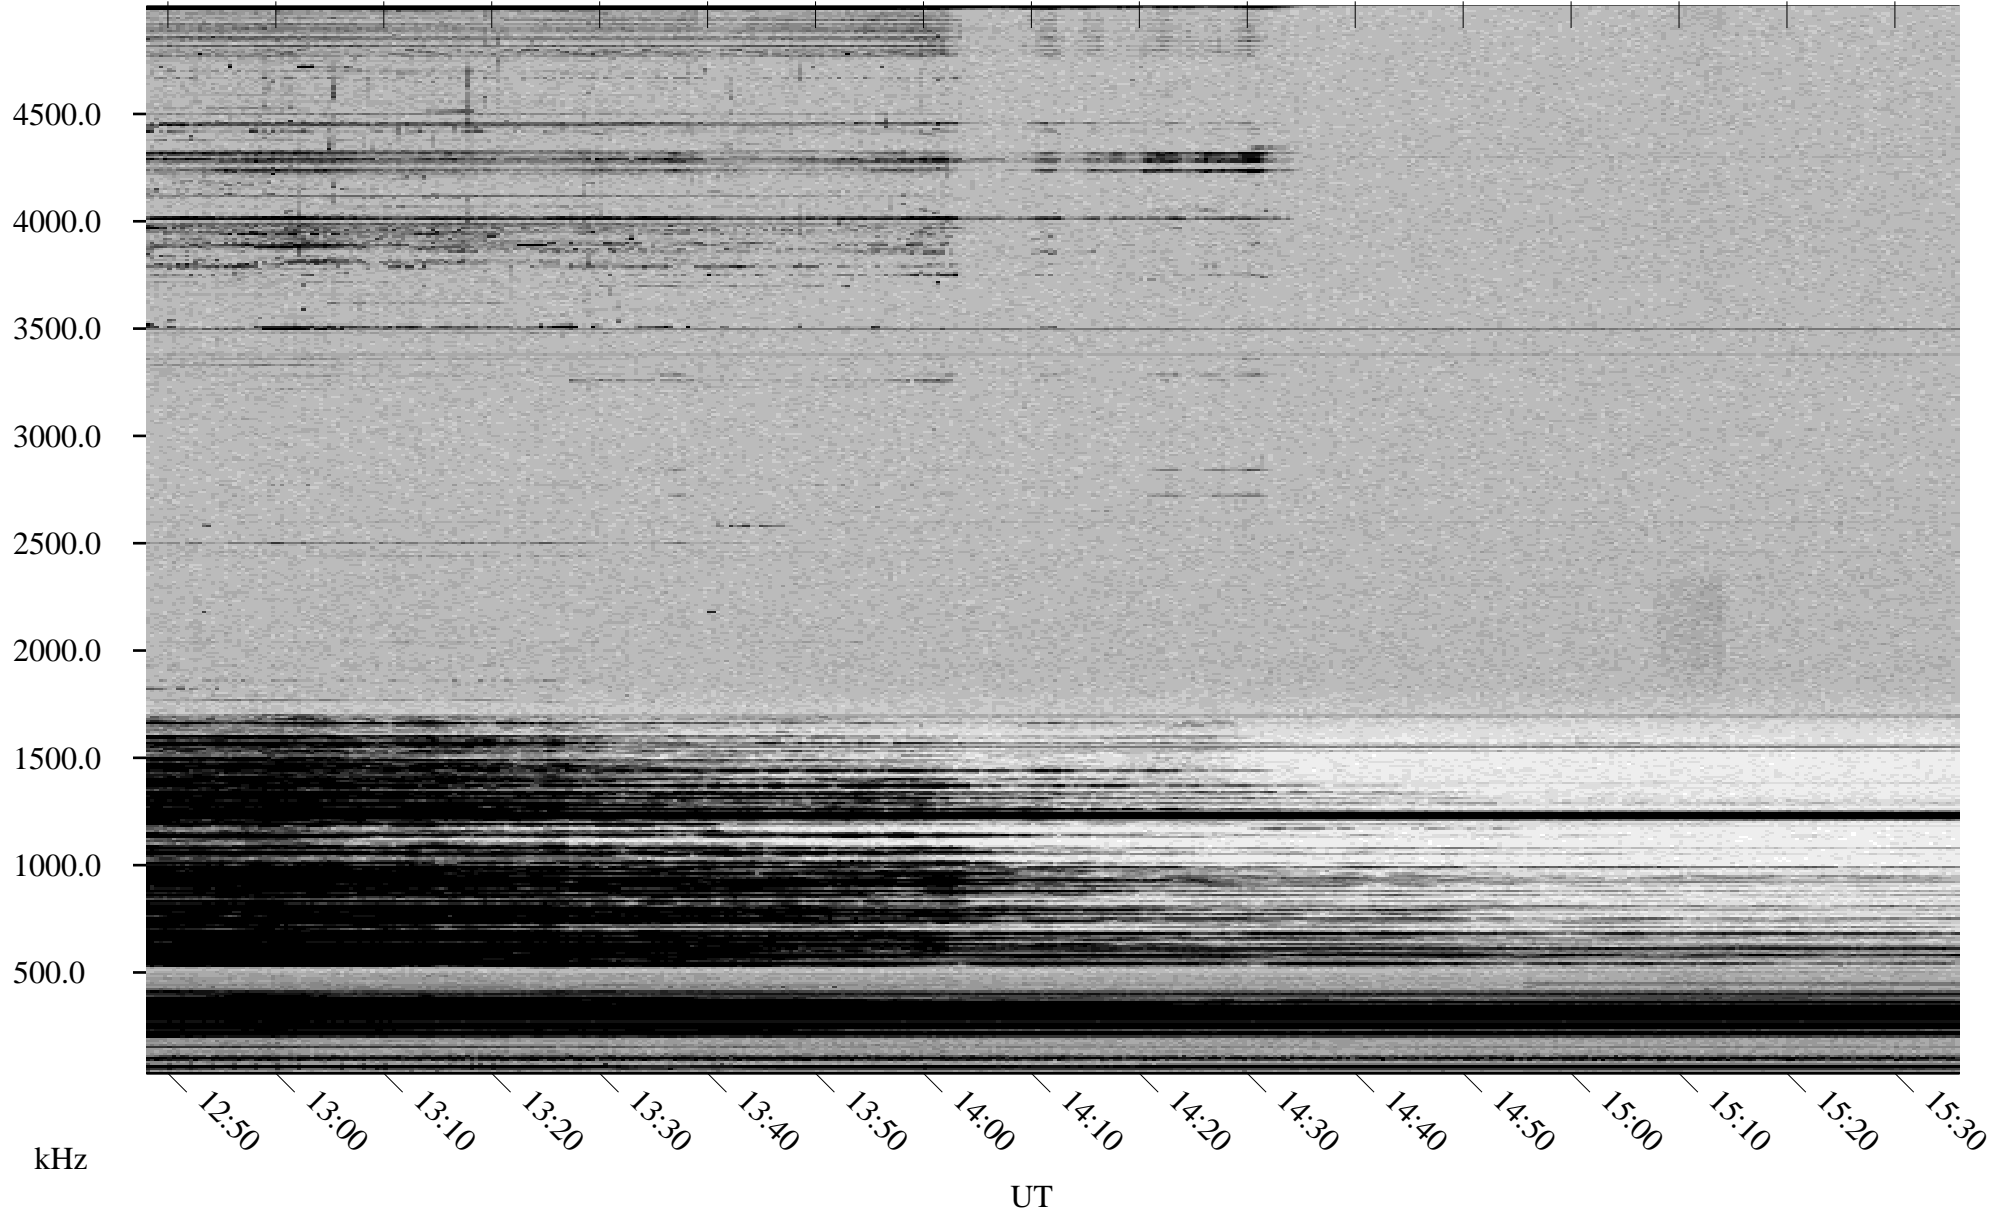

11/28/2002 Churchill, Manitoba

Linear Scale Black = 161 White = 15

ch02332l.r00m max_12

Page 1

11/28/2002 Churchill, Manitoba

Linear Scale Black = 161 White = 15

ch02332l.r00m max_12

Page 2

11/29/2002 Churchill, Manitoba

Linear Scale Black = 161 White = 15

ch02332l.r00m max_12

Page 3

11/29/2002 Churchill, Manitoba

Linear Scale Black = 161 White = 15

ch02332l.r00m max_12

Page 4

11/29/2002 Churchill, Manitoba

Linear Scale Black = 161 White = 15

ch02332l.r00m max_12

11/29/2002 Churchill, Manitoba

Linear Scale Black = 161 White = 15

ch02332l.r00m max_12

Page 6

11/29/2002 Churchill, Manitoba

Linear Scale Black = 161 White = 15

ch02332l.r00m max_12

Page 7

11/29/2002 Churchill, Manitoba

Linear Scale Black = 161 White = 15

ch02332l.r00m max_12