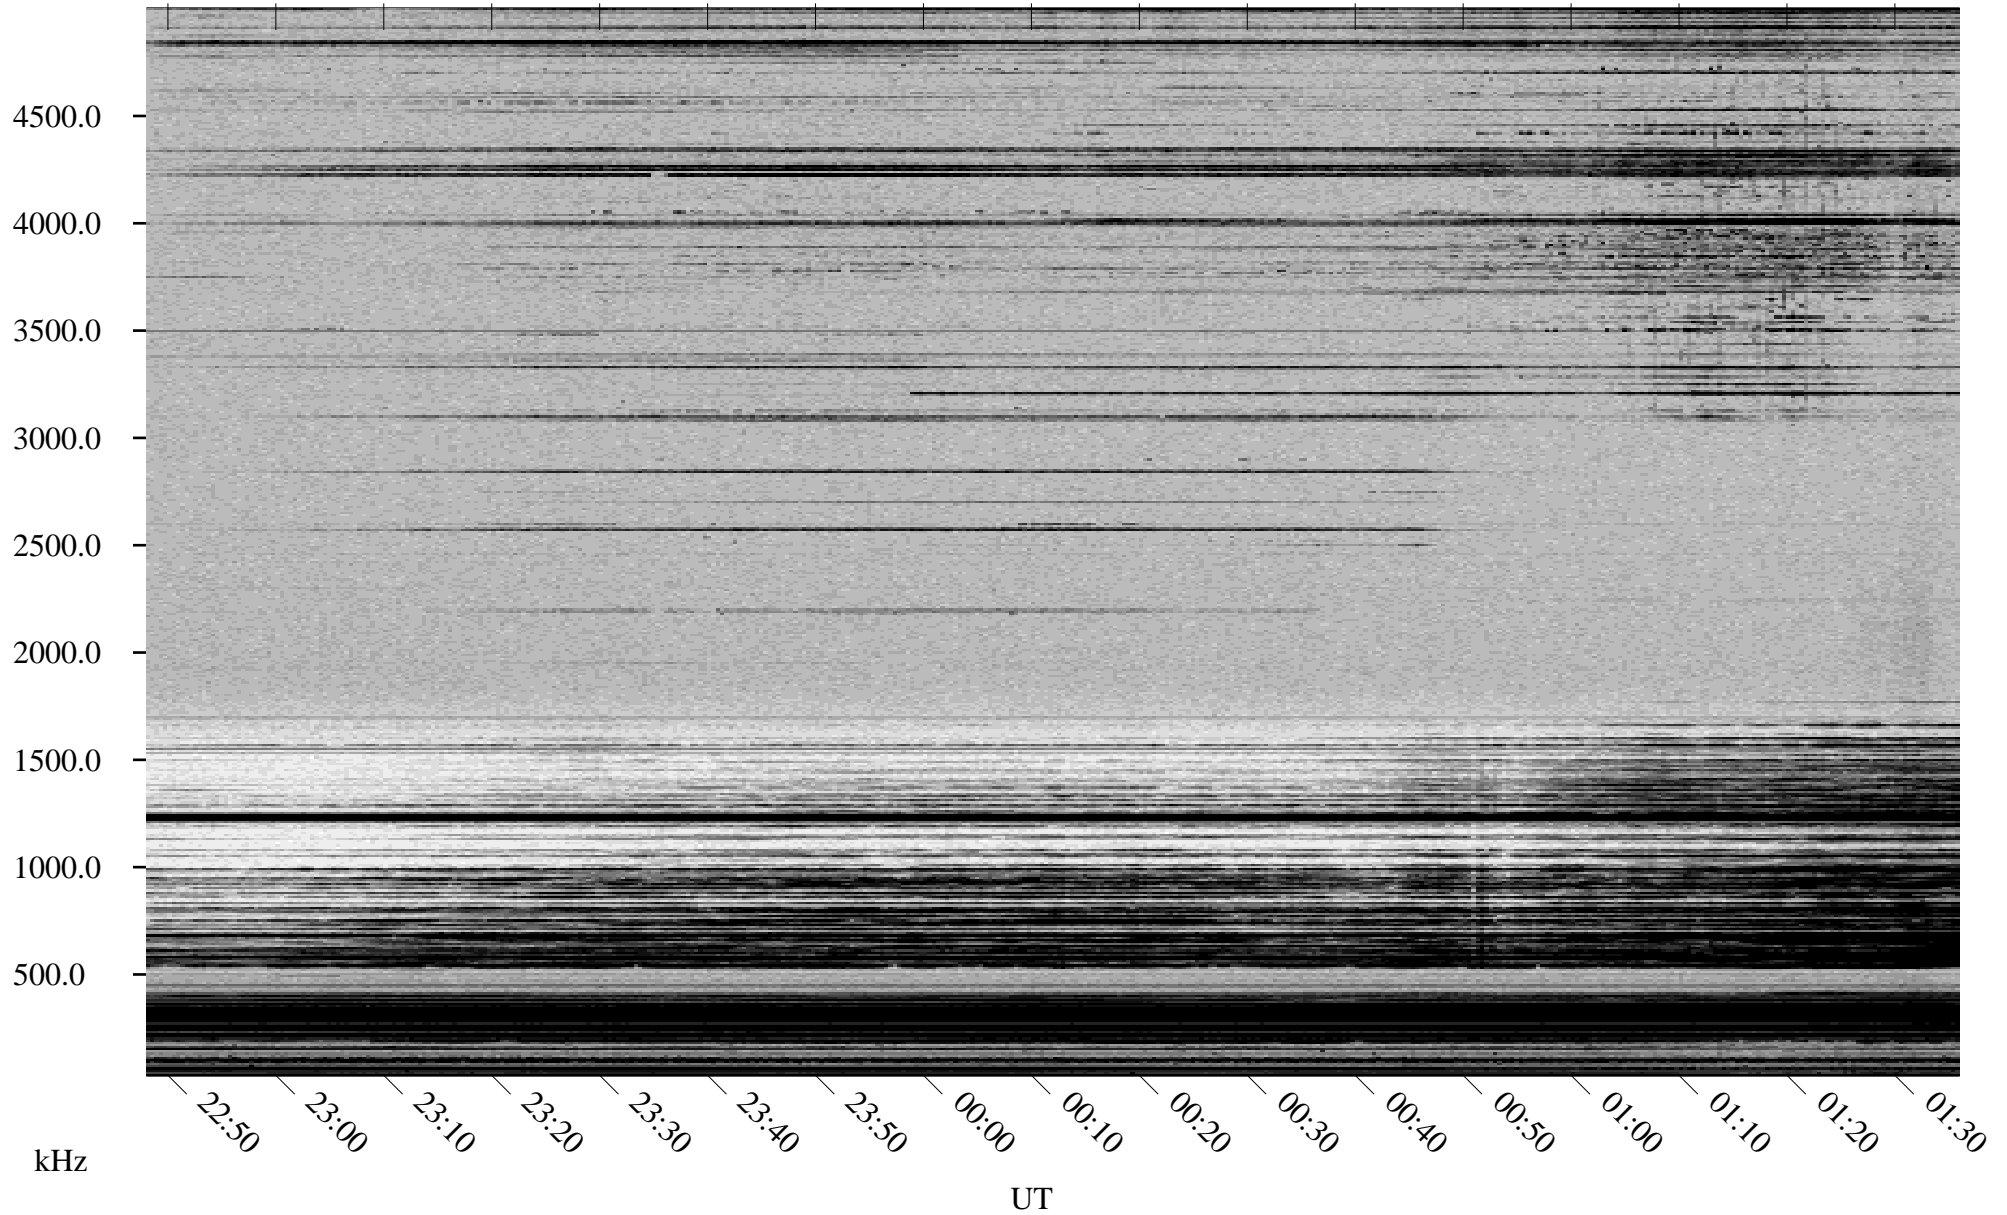

11/28/2002 Churchill, Manitoba

Linear Scale Black = 161 White = 15

ch02332l.r00m max_12

Page 1

11/28/2002 Churchill, Manitoba

Linear Scale Black = 161 White = 15

ch02332l.r00m max_12

Page 2

11/29/2002 Churchill, Manitoba

Linear Scale Black = 161 White = 15

ch02332l.r00m max_12

Page 3

11/29/2002 Churchill, Manitoba

Linear Scale Black = 161 White = 15

ch02332l.r00m max_12

Page 4

11/29/2002 Churchill, Manitoba

Linear Scale Black = 161 White = 15

ch02332l.r00m max_12

11/29/2002 Churchill, Manitoba

Linear Scale Black = 161 White = 15

ch02332l.r00m max_12

Page 6

11/29/2002 Churchill, Manitoba

Linear Scale Black = 161 White = 15

ch02332l.r00m max_12

Page 7

11/29/2002 Churchill, Manitoba

Linear Scale Black = 161 White = 15

ch02332l.r00m max_12