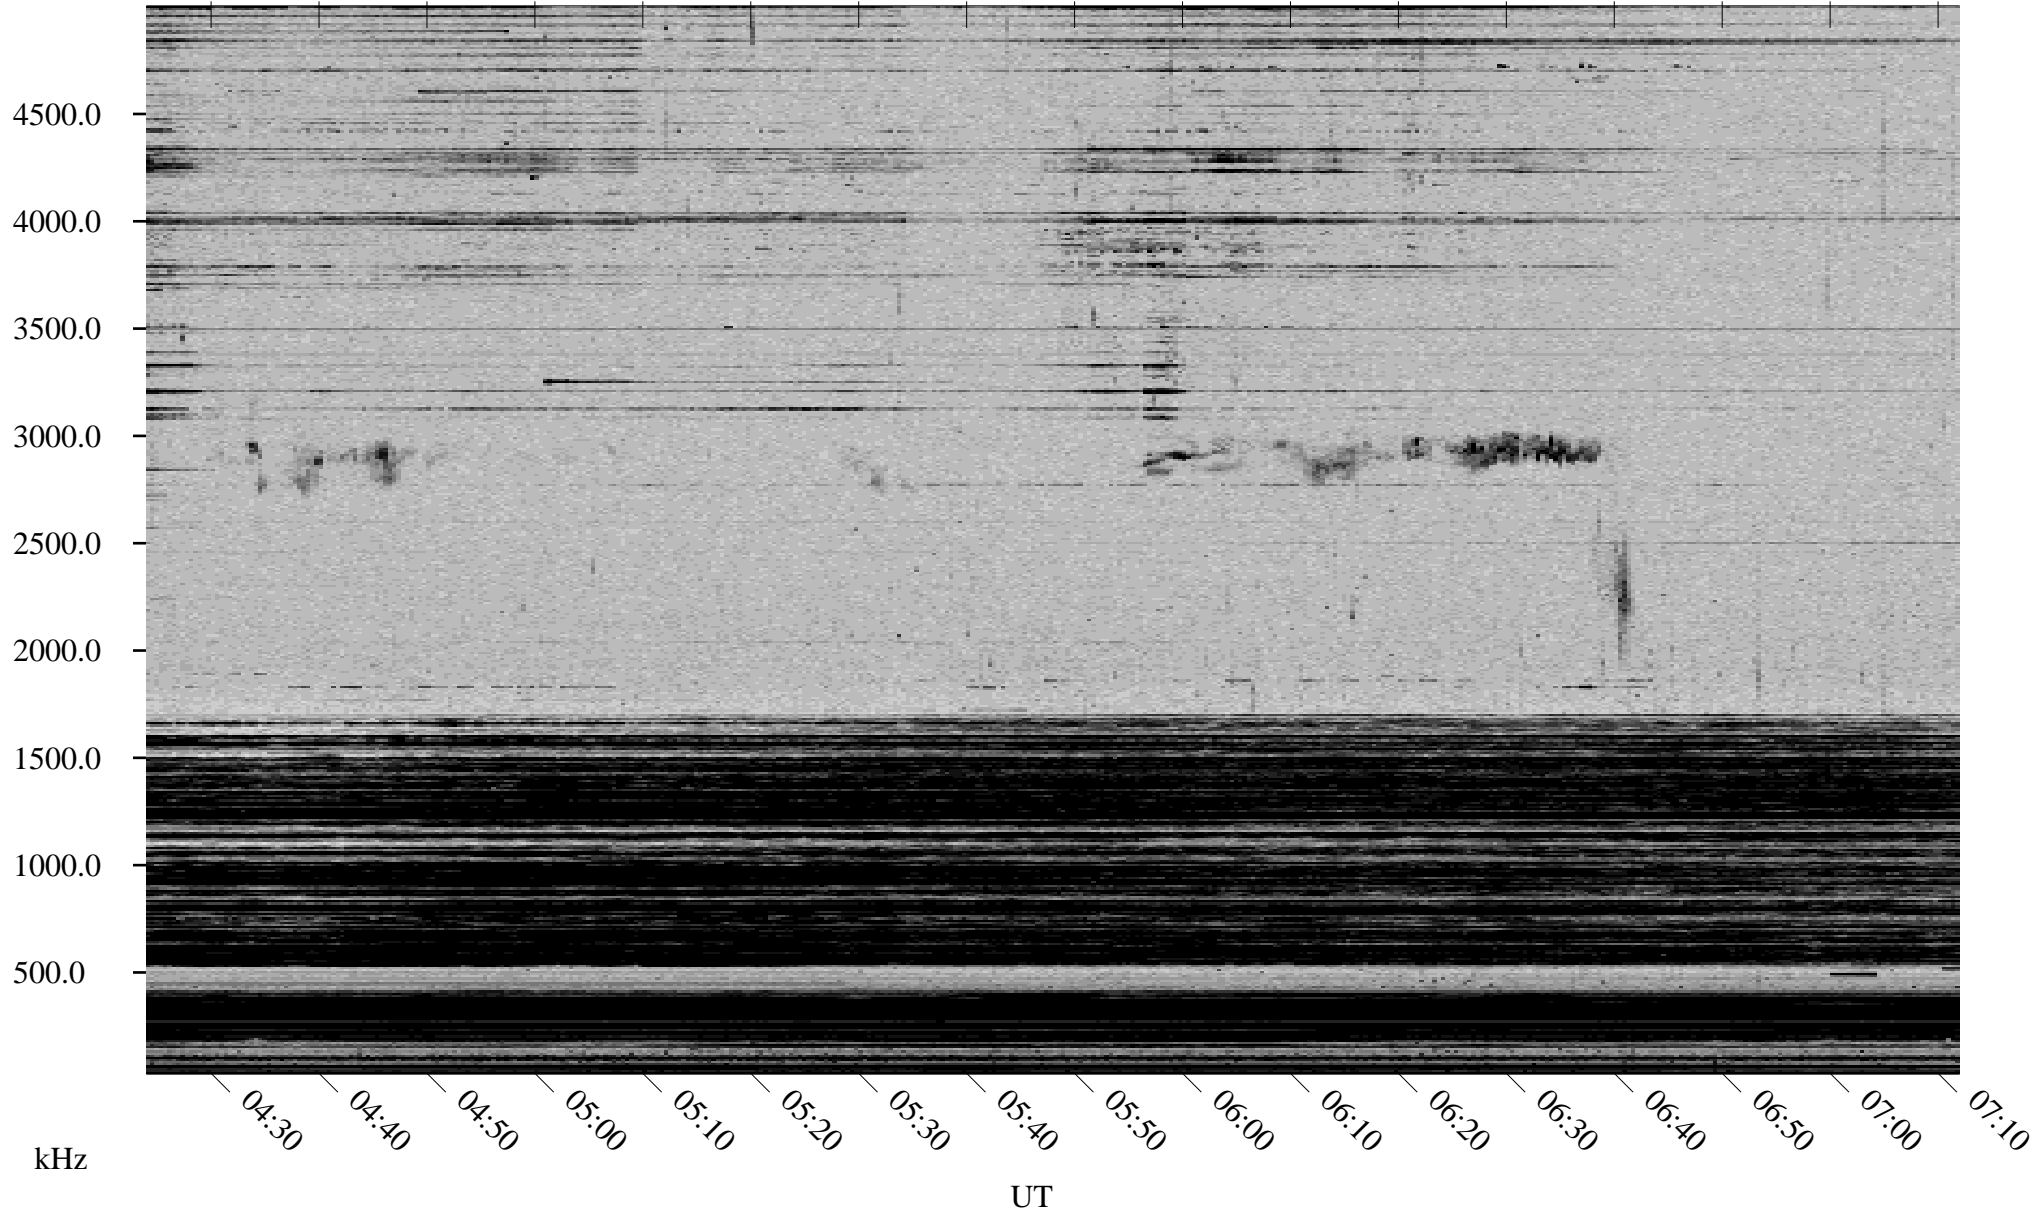

11/28/2002 Churchill, Manitoba

Linear Scale Black = 161 White = 15

ch02332l.r00m max_12

Page 1

11/28/2002 Churchill, Manitoba

Linear Scale Black = 161 White = 15

ch02332l.r00m max_12

Page 2

11/29/2002 Churchill, Manitoba

Linear Scale Black = 161 White = 15

ch02332l.r00m max_12

Page 3

11/29/2002 Churchill, Manitoba

Linear Scale Black = 161 White = 15

ch02332l.r00m max_12

Page 4

11/29/2002 Churchill, Manitoba

Linear Scale Black = 161 White = 15

ch02332l.r00m max_12

11/29/2002 Churchill, Manitoba

Linear Scale Black = 161 White = 15

ch02332l.r00m max_12

Page 6

11/29/2002 Churchill, Manitoba

Linear Scale Black = 161 White = 15

ch02332l.r00m max_12

Page 7

11/29/2002 Churchill, Manitoba

Linear Scale Black = 161 White = 15

ch02332l.r00m max_12