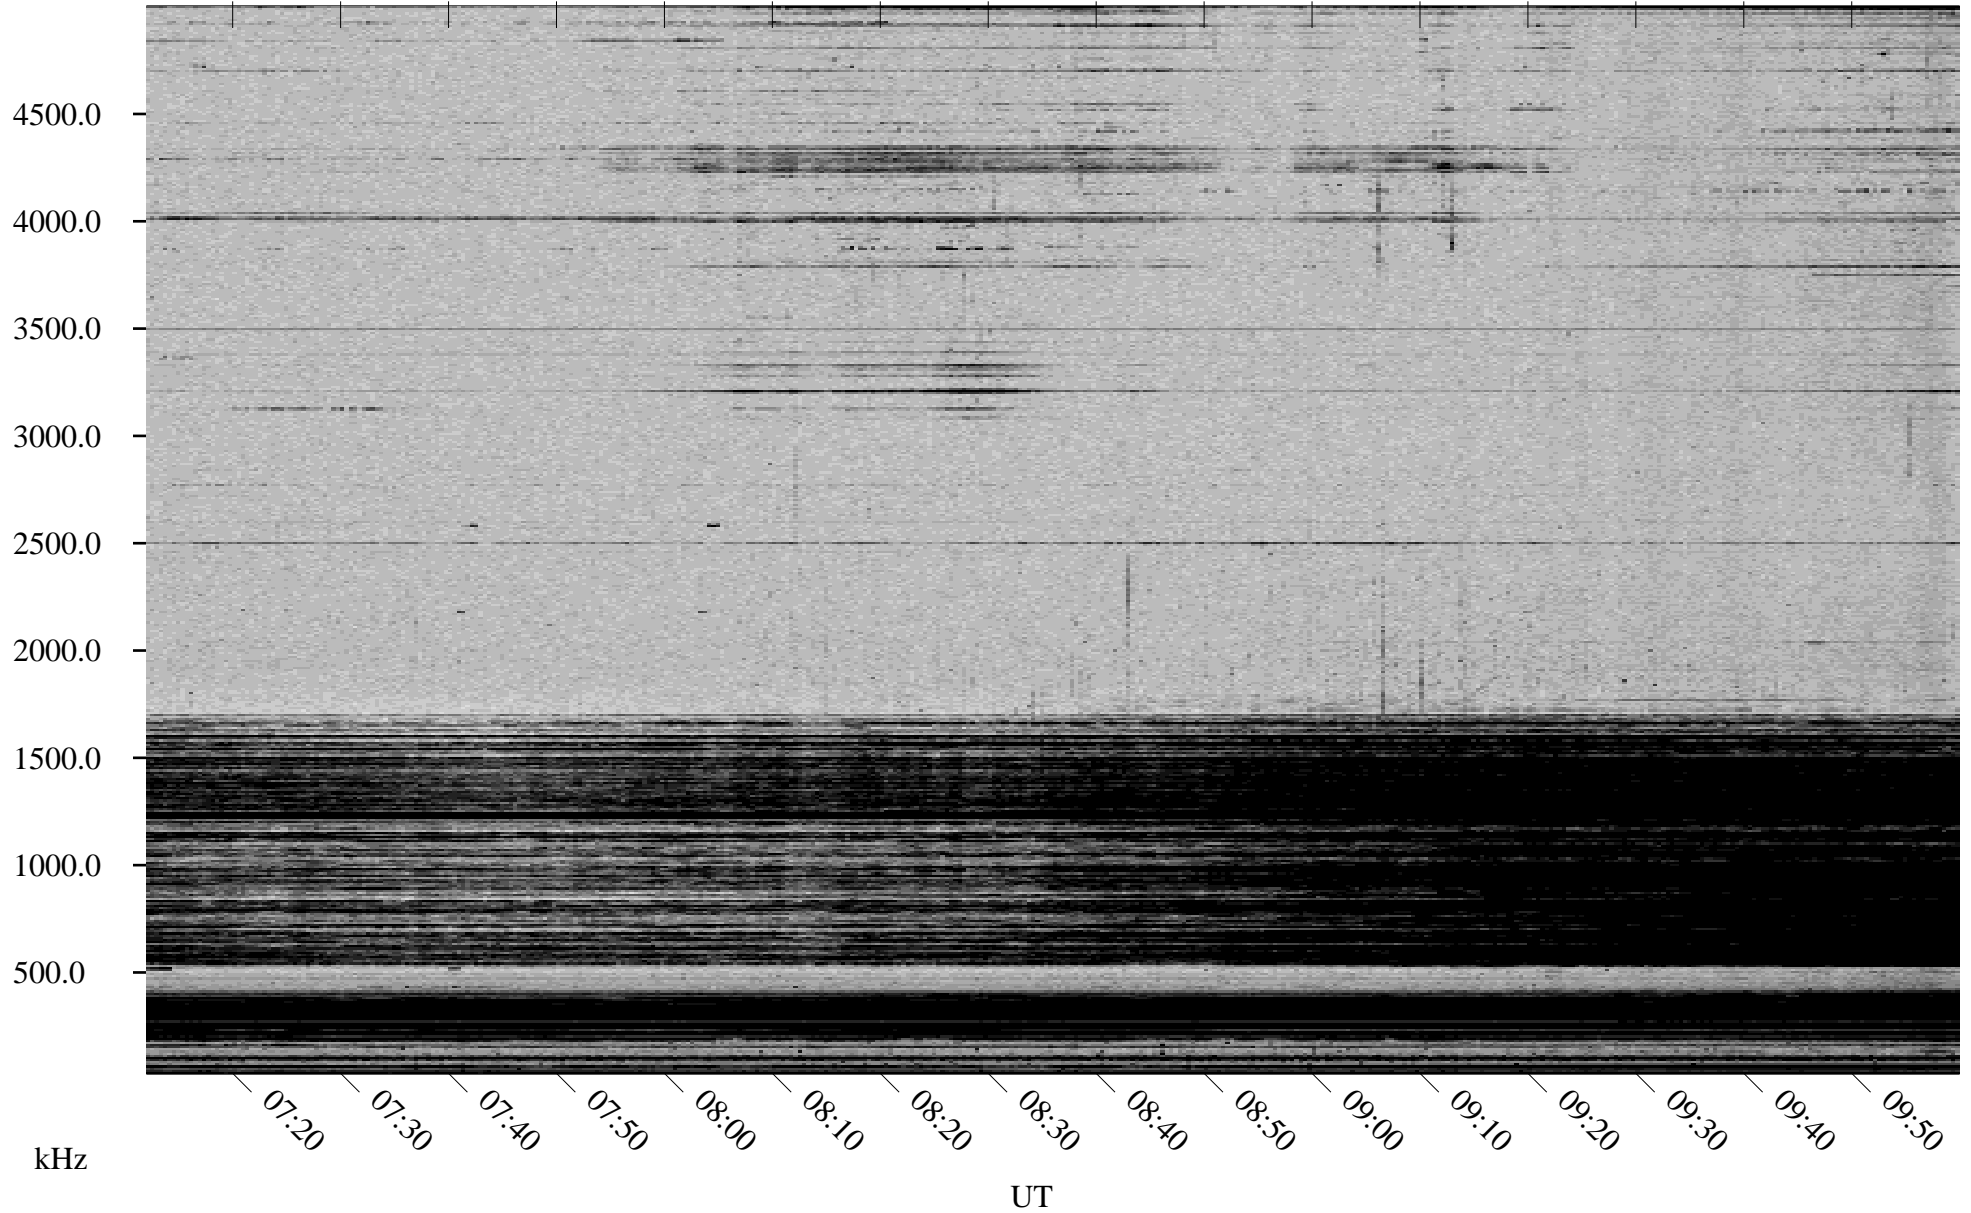

11/28/2002 Churchill, Manitoba

Linear Scale Black = 161 White = 15

ch02332l.r00m max_12

Page 1

11/28/2002 Churchill, Manitoba

Linear Scale Black = 161 White = 15

ch02332l.r00m max_12

Page 2

11/29/2002 Churchill, Manitoba

Linear Scale Black = 161 White = 15

ch02332l.r00m max_12

Page 3

11/29/2002 Churchill, Manitoba

Linear Scale Black = 161 White = 15

ch02332l.r00m max_12

Page 4

11/29/2002 Churchill, Manitoba

Linear Scale Black = 161 White = 15

ch02332l.r00m max_12

11/29/2002 Churchill, Manitoba

Linear Scale Black = 161 White = 15

ch02332l.r00m max_12

Page 6

11/29/2002 Churchill, Manitoba

Linear Scale Black = 161 White = 15

ch02332l.r00m max_12

Page 7

11/29/2002 Churchill, Manitoba

Linear Scale Black = 161 White = 15

ch02332l.r00m max_12