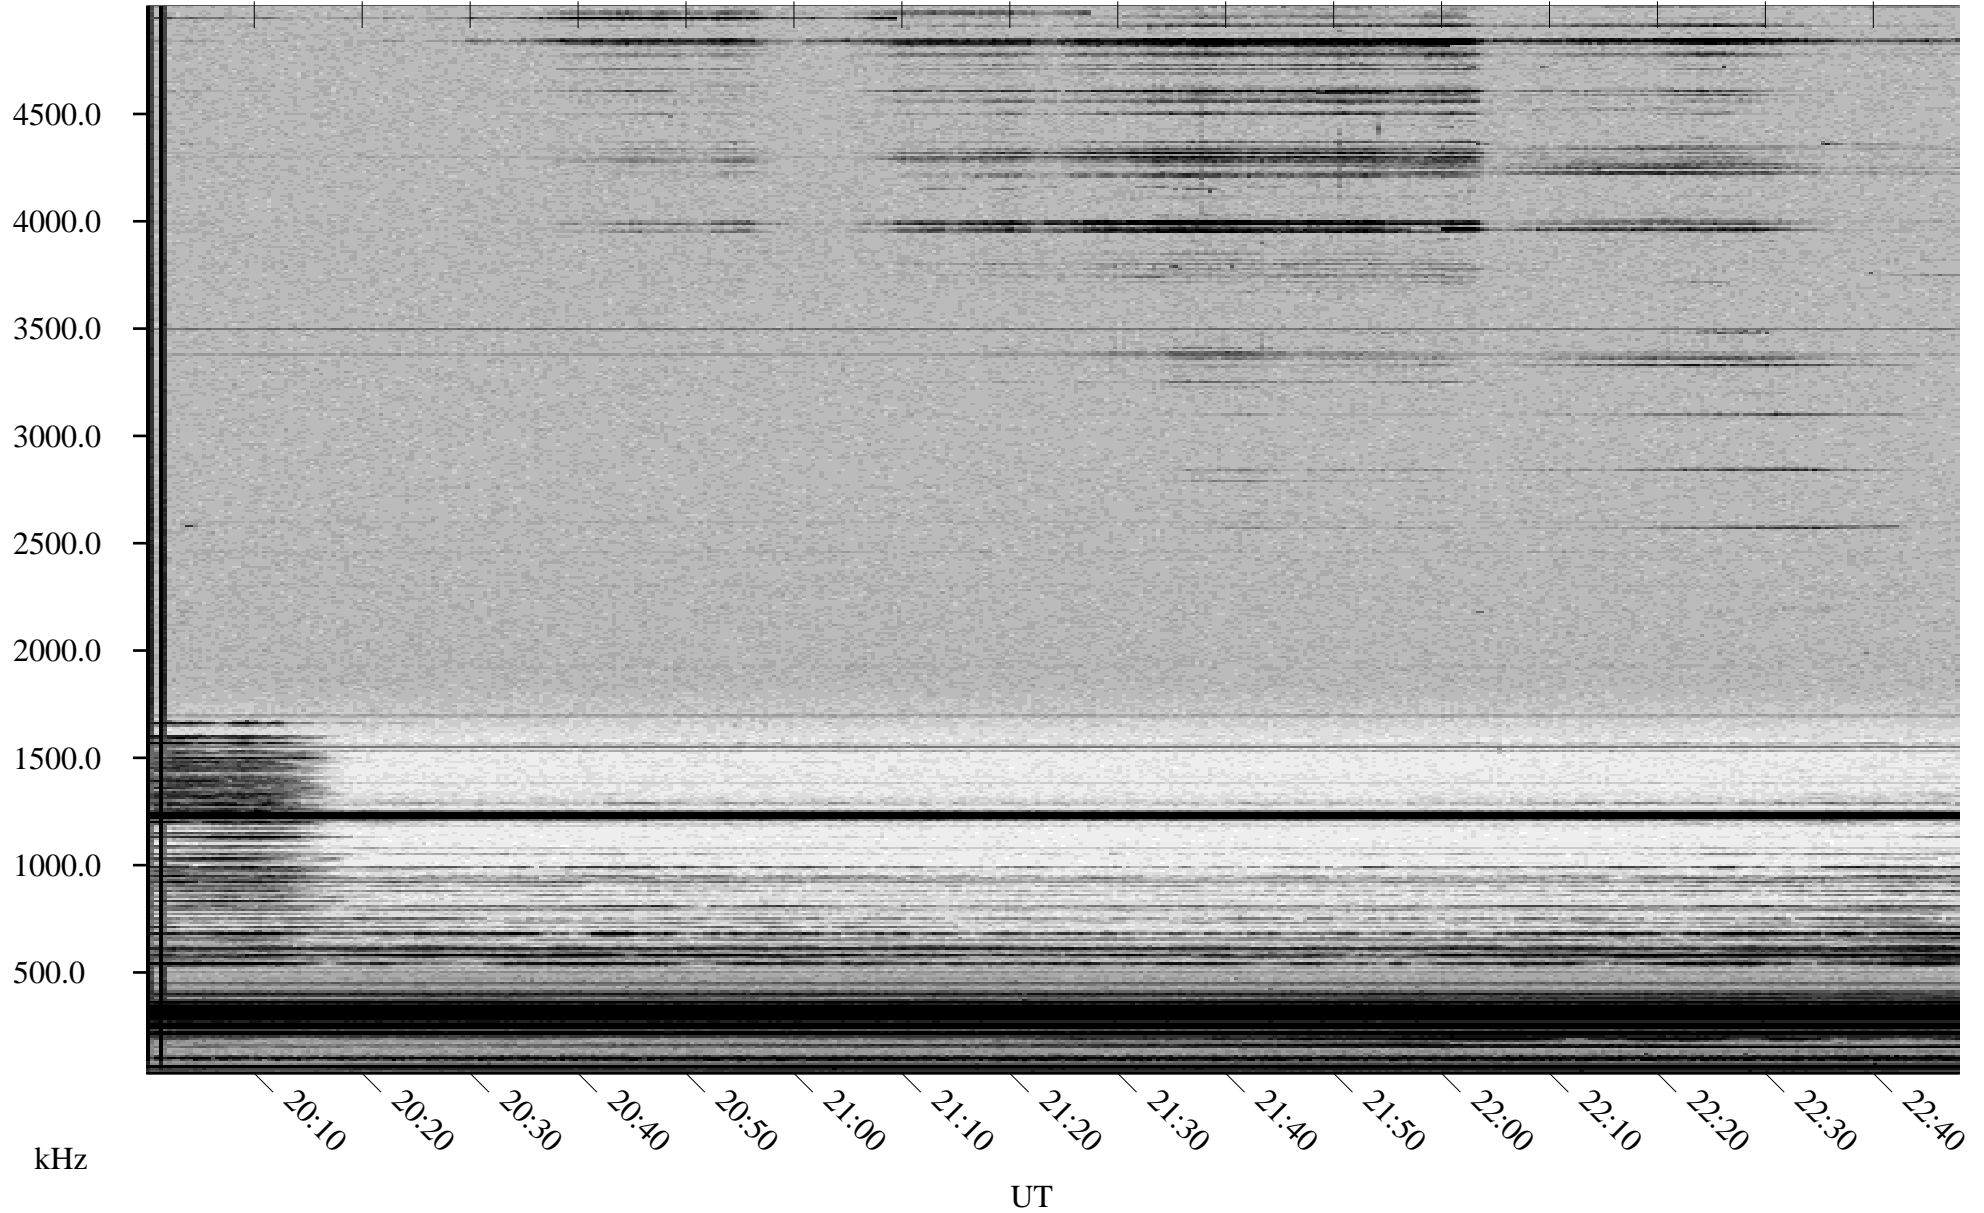

11/28/2002 Churchill, Manitoba

Linear Scale Black = 161 White = 15

ch02332l.r00m max_12

Page 1

11/28/2002 Churchill, Manitoba

Linear Scale Black = 161 White = 15

ch02332l.r00m max_12

Page 2

11/29/2002 Churchill, Manitoba

Linear Scale Black = 161 White = 15

ch02332l.r00m max_12

Page 3

11/29/2002 Churchill, Manitoba

Linear Scale Black = 161 White = 15

ch02332l.r00m max_12

Page 4

11/29/2002 Churchill, Manitoba

Linear Scale Black = 161 White = 15

ch02332l.r00m max_12

11/29/2002 Churchill, Manitoba

Linear Scale Black = 161 White = 15

ch02332l.r00m max_12

Page 6

11/29/2002 Churchill, Manitoba

Linear Scale Black = 161 White = 15

ch02332l.r00m max_12

Page 7

11/29/2002 Churchill, Manitoba

Linear Scale Black = 161 White = 15

ch02332l.r00m max_12