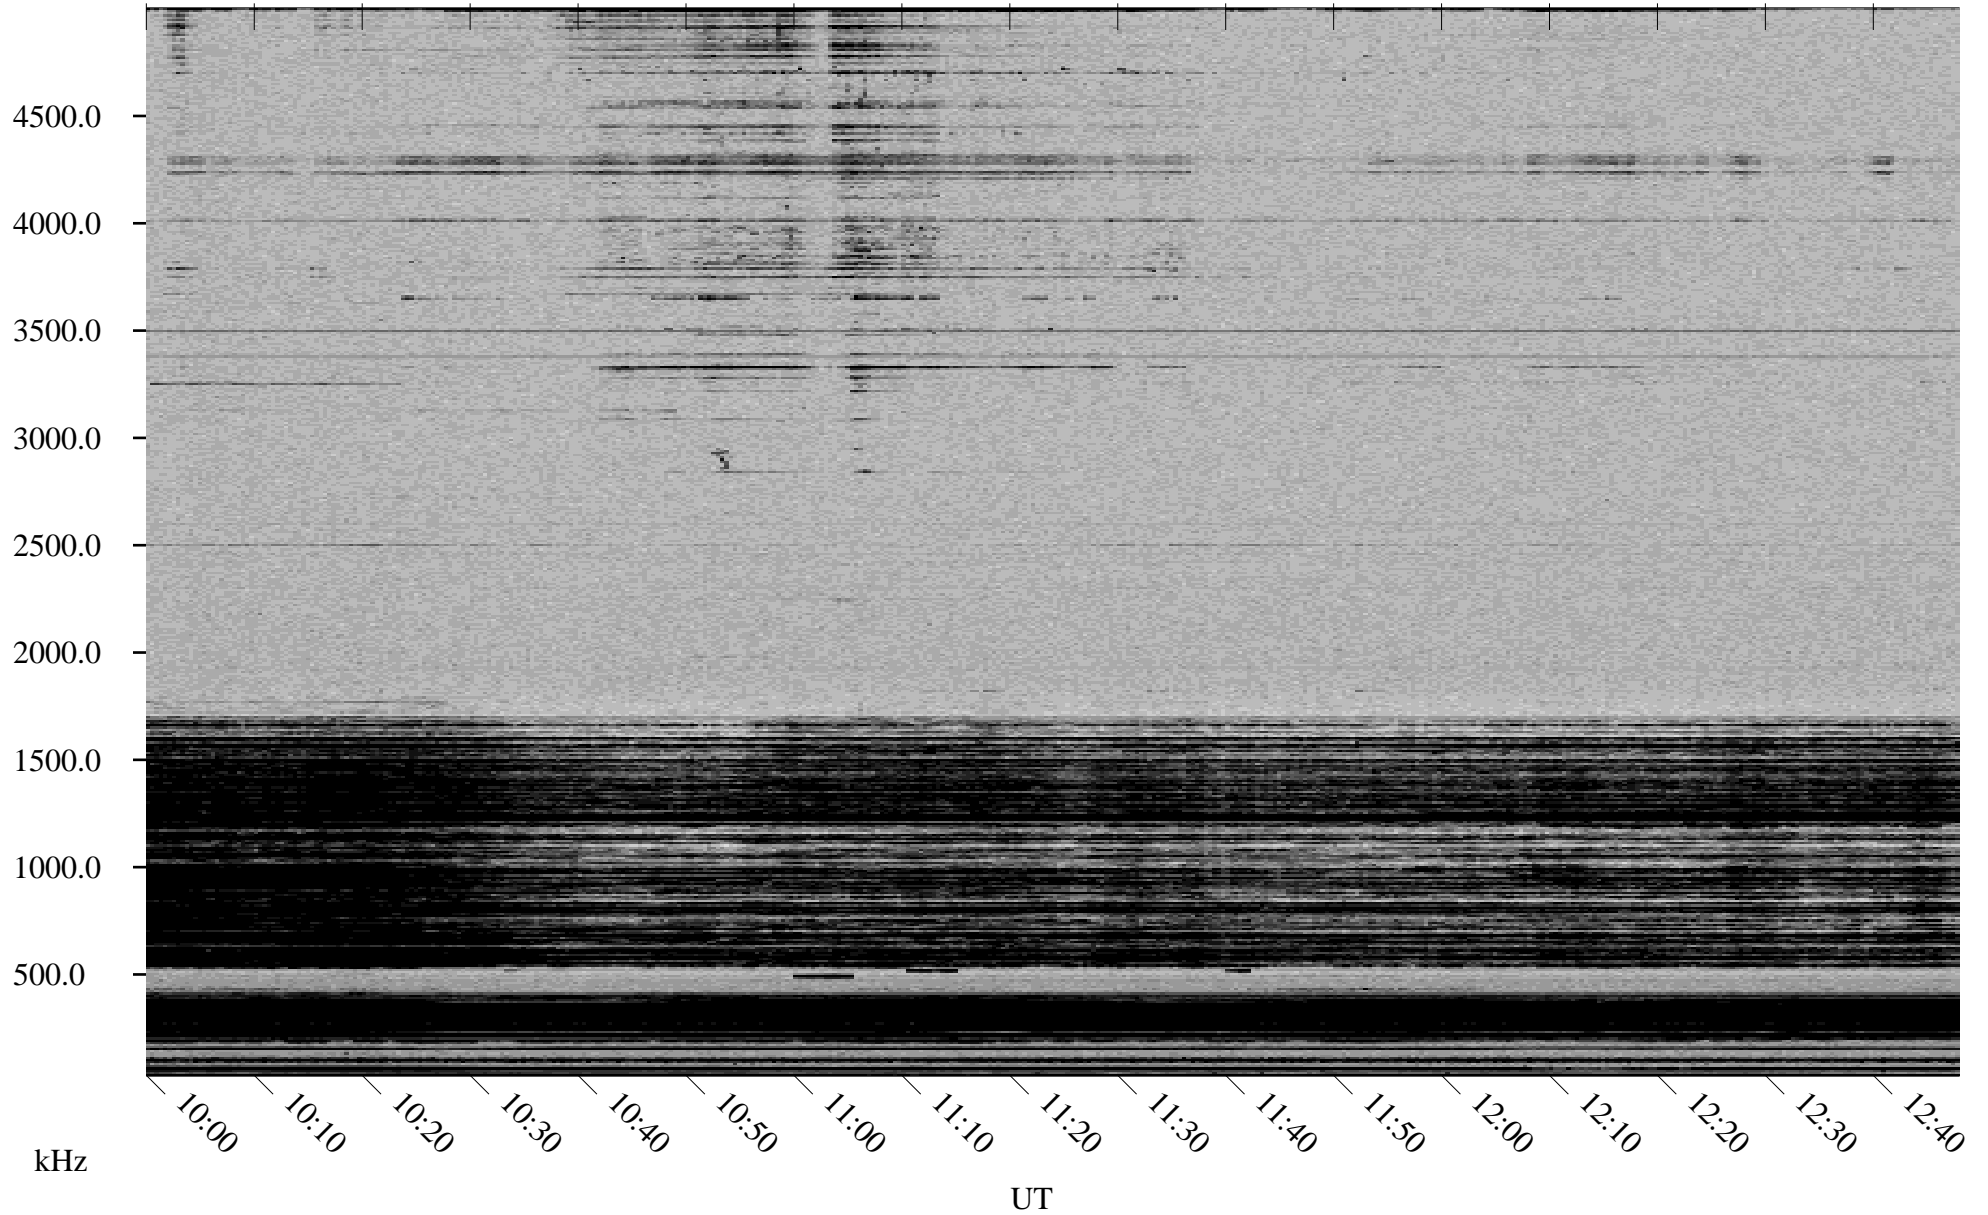

11/29/2002 Churchill, Manitoba

Linear Scale Black = 161 White = 15

ch02333l.r00m max_12

Page 1

11/29/2002 Churchill, Manitoba

Linear Scale Black = 161 White = 15

ch02333l.r00m max_12

Page 2

11/30/2002 Churchill, Manitoba

Linear Scale Black = 161 White = 15

ch02333l.r00m max_12

Page 3

11/30/2002 Churchill, Manitoba

Linear Scale Black = 161 White = 15

ch02333l.r00m max_12

Page 4

11/30/2002 Churchill, Manitoba

Linear Scale Black = 161 White = 15

ch02333l.r00m max_12

Page 5

11/30/2002 Churchill, Manitoba

Linear Scale Black = 161 White = 15

ch02333l.r00m max_12

Page 6

11/30/2002 Churchill, Manitoba

Linear Scale Black = 161 White = 15

ch02333l.r00m max_12

Page 7

11/30/2002 Churchill, Manitoba

Linear Scale Black = 161 White = 15

ch023331l.r00m max_12

Page 8