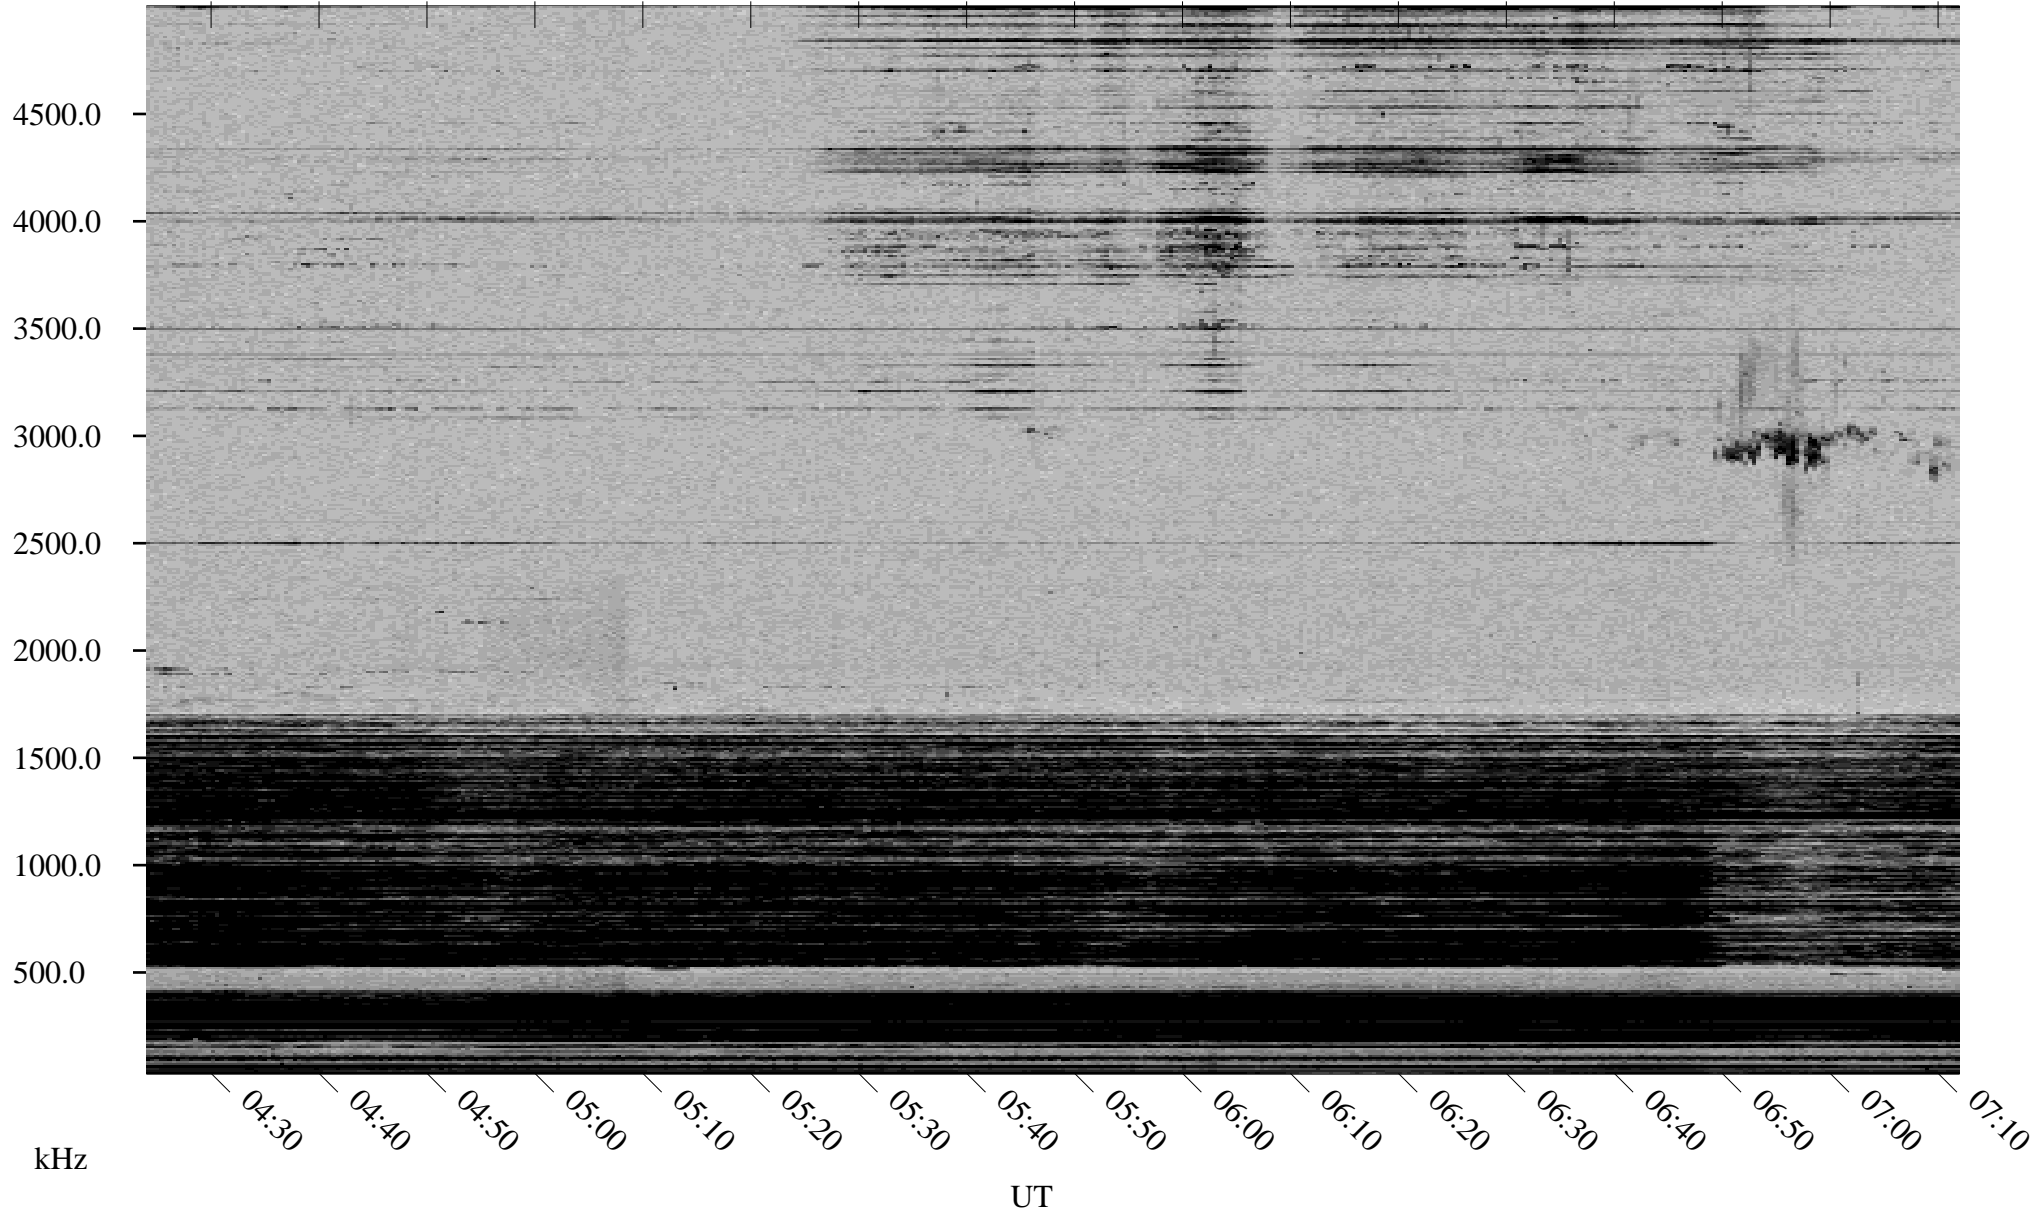

11/29/2002 Churchill, Manitoba

Linear Scale Black = 161 White = 15

ch02333l.r00m max_12

Page 1

11/29/2002 Churchill, Manitoba

Linear Scale Black = 161 White = 15

ch02333l.r00m max_12

Page 2

11/30/2002 Churchill, Manitoba

Linear Scale Black = 161 White = 15

ch02333l.r00m max_12

Page 3

11/30/2002 Churchill, Manitoba

Linear Scale Black = 161 White = 15

ch02333l.r00m max_12

Page 4

11/30/2002 Churchill, Manitoba

Linear Scale Black = 161 White = 15

ch02333l.r00m max_12

Page 5

11/30/2002 Churchill, Manitoba

Linear Scale Black = 161 White = 15

ch02333l.r00m max_12

Page 6

11/30/2002 Churchill, Manitoba

Linear Scale Black = 161 White = 15

ch02333l.r00m max_12

Page 7

11/30/2002 Churchill, Manitoba

Linear Scale Black = 161 White = 15

ch023331l.r00m max_12

Page 8