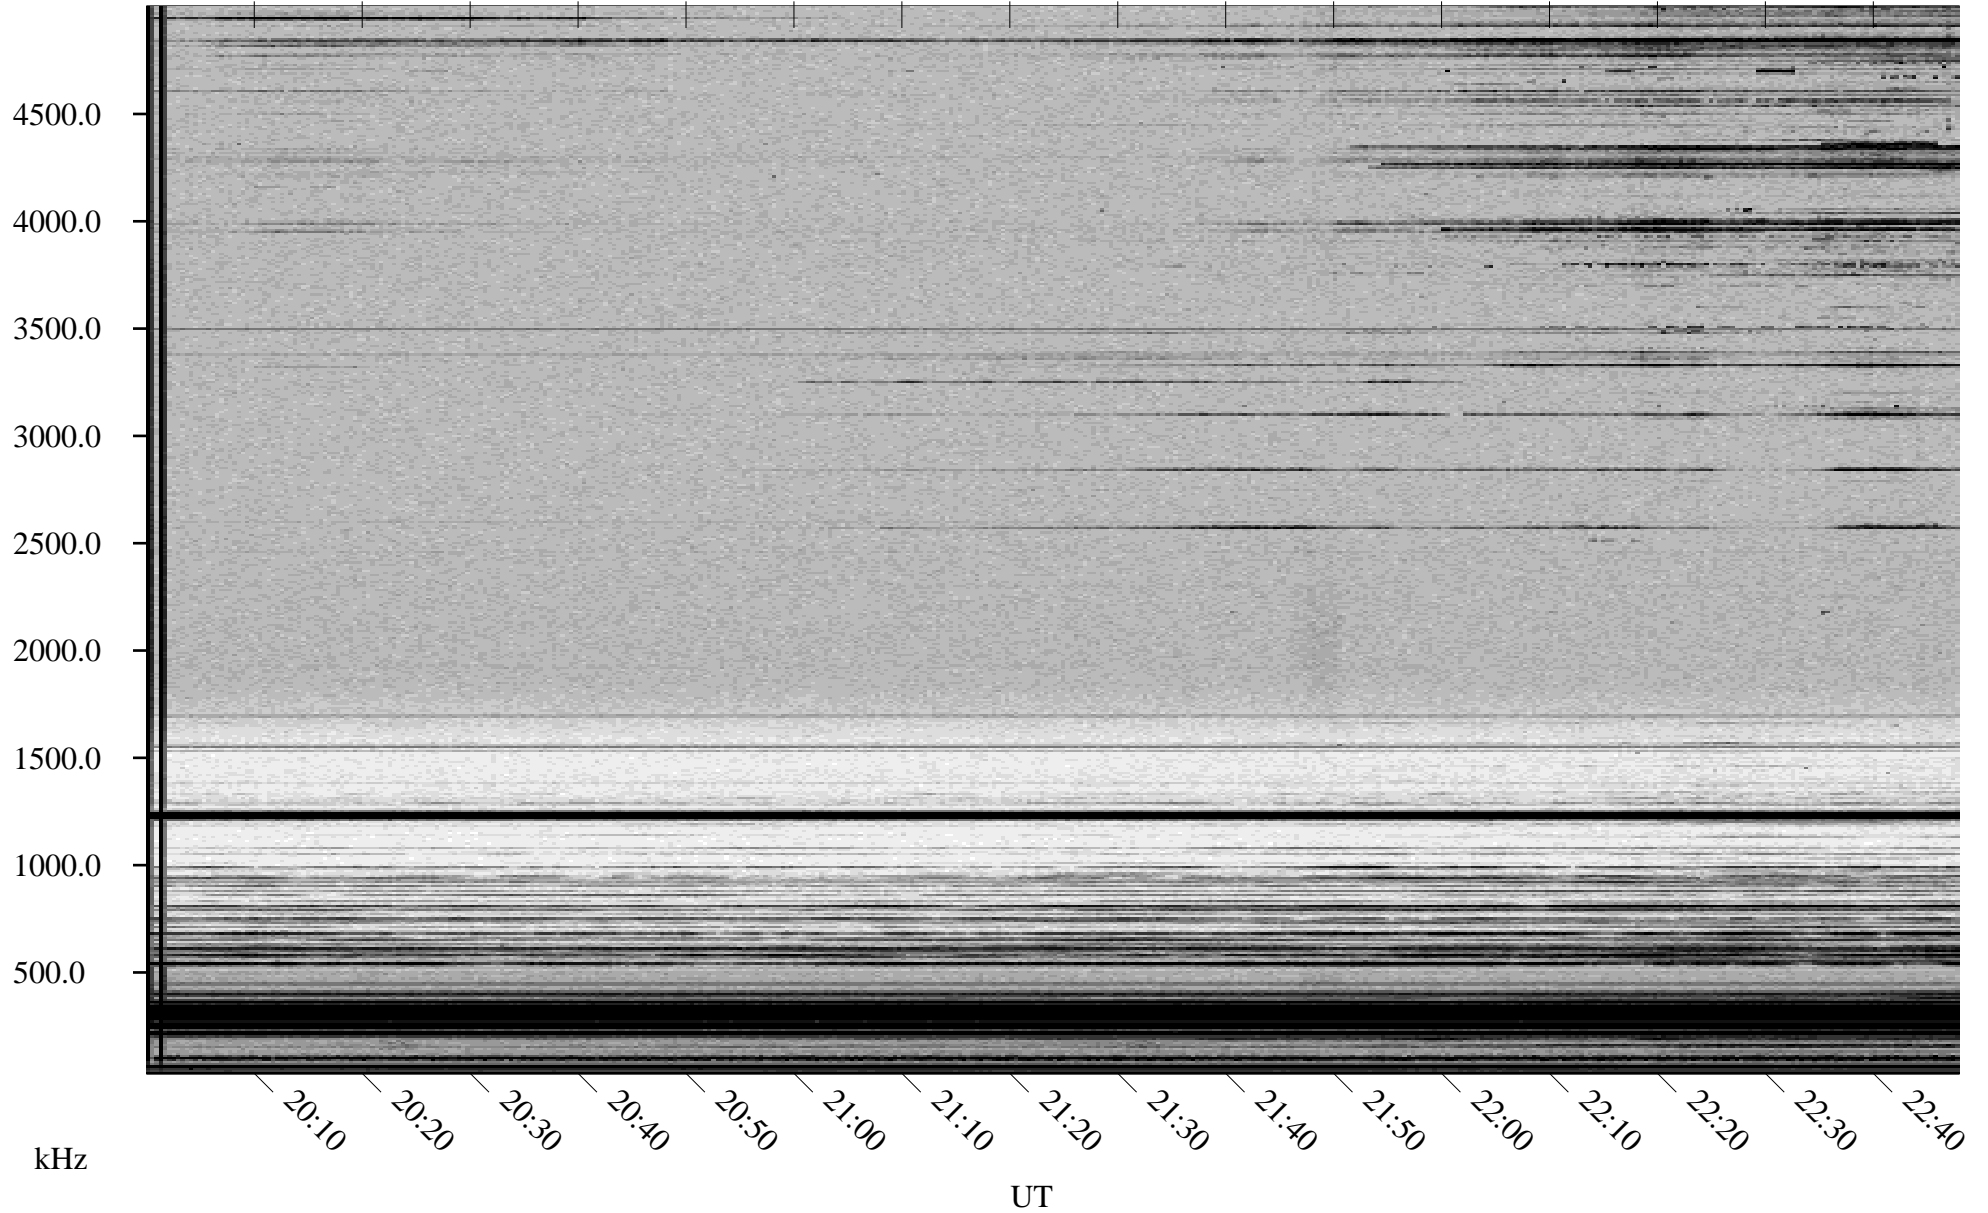

11/29/2002 Churchill, Manitoba

Linear Scale Black = 161 White = 15

ch02333l.r00m max_12

Page 1

11/29/2002 Churchill, Manitoba

Linear Scale Black = 161 White = 15

ch02333l.r00m max_12

Page 2

11/30/2002 Churchill, Manitoba

Linear Scale Black = 161 White = 15

ch02333l.r00m max_12

Page 3

11/30/2002 Churchill, Manitoba

Linear Scale Black = 161 White = 15

ch02333l.r00m max_12

Page 4

11/30/2002 Churchill, Manitoba

Linear Scale Black = 161 White = 15

ch02333l.r00m max_12

Page 5

11/30/2002 Churchill, Manitoba

Linear Scale Black = 161 White = 15

ch02333l.r00m max_12

Page 6

11/30/2002 Churchill, Manitoba

Linear Scale Black = 161 White = 15

ch02333l.r00m max_12

Page 7

11/30/2002 Churchill, Manitoba

Linear Scale Black = 161 White = 15

ch023331l.r00m max_12

Page 8