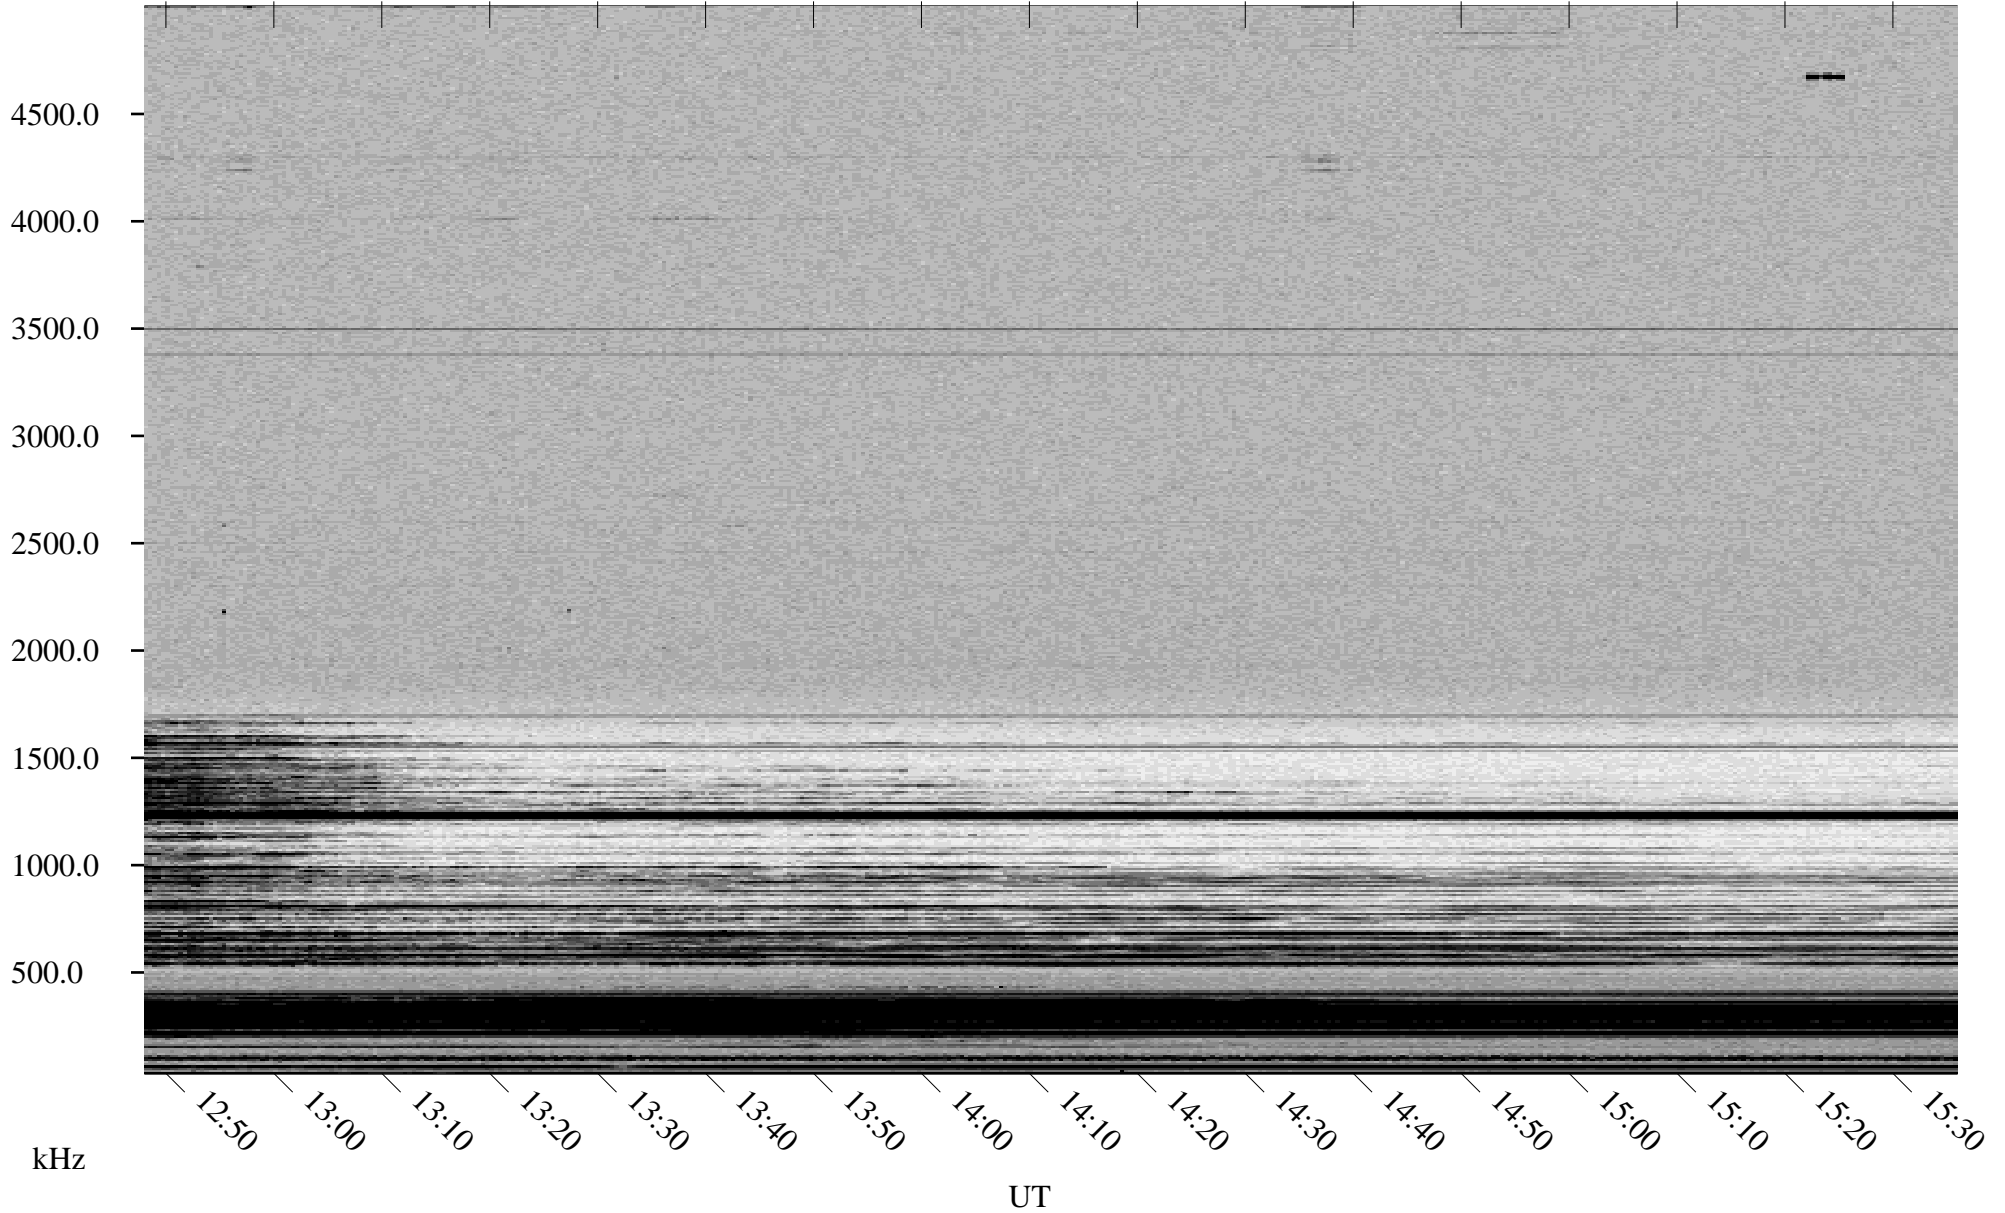

11/30/2002 Churchill, Manitoba

Linear Scale Black = 161 White = 15

ch02333l.r00m max_12

Page 3

11/30/2002 Churchill, Manitoba

Linear Scale Black = 161 White = 15

ch02333l.r00m max_12

Page 4

11/30/2002 Churchill, Manitoba

Linear Scale Black = 161 White = 15

ch02333l.r00m max_12

Page 5

11/30/2002 Churchill, Manitoba

Linear Scale Black = 161 White = 15

ch02333l.r00m max_12

Page 6

11/30/2002 Churchill, Manitoba

Linear Scale Black = 161 White = 15

ch02333l.r00m max_12

Page 7

11/30/2002 Churchill, Manitoba

Linear Scale Black = 161 White = 15

ch023331l.r00m max_12

Page 8