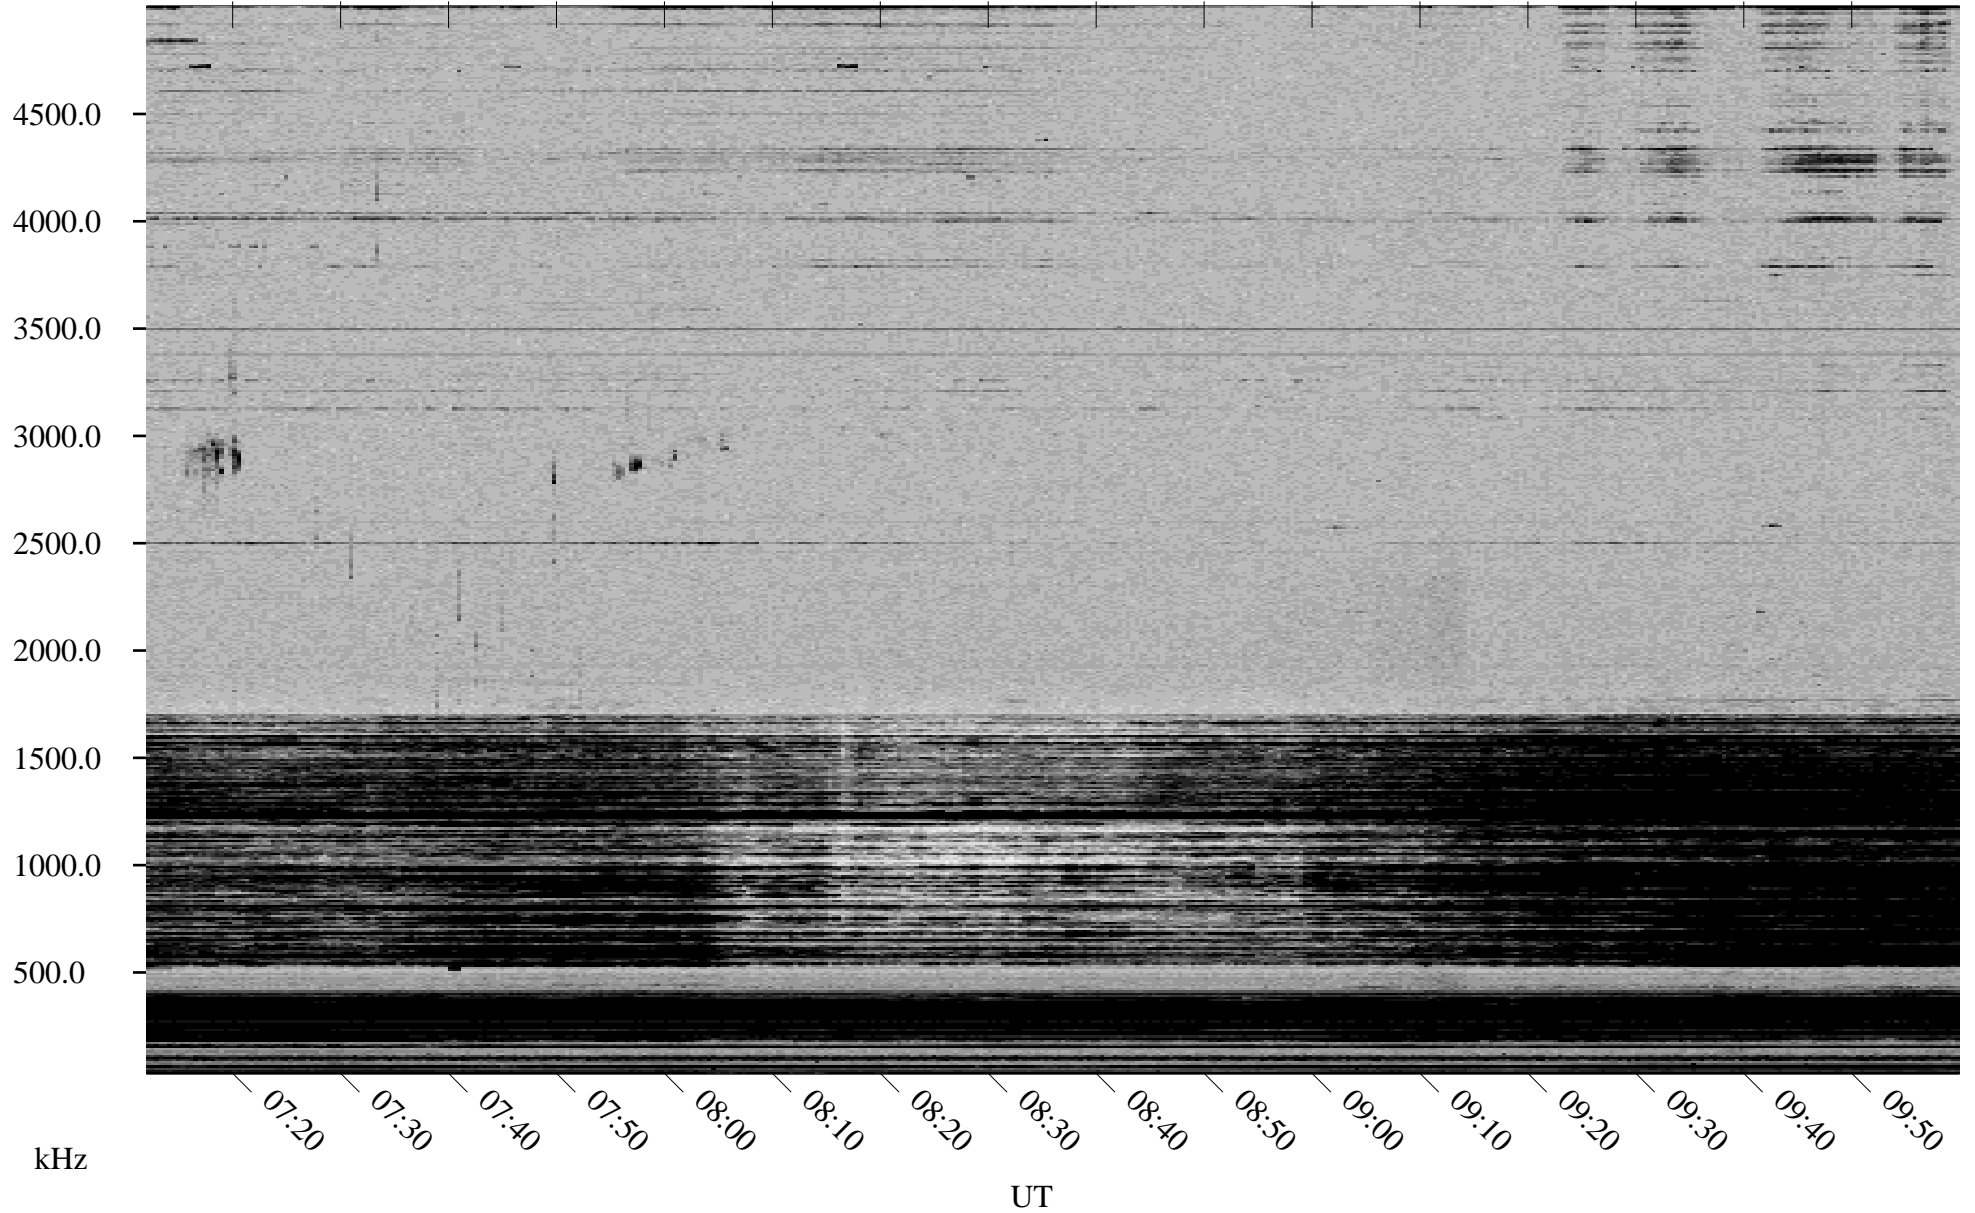

11/29/2002 Churchill, Manitoba

Linear Scale Black = 161 White = 15

ch02333l.r00m max_12

Page 1

11/29/2002 Churchill, Manitoba

Linear Scale Black = 161 White = 15

ch02333l.r00m max_12

Page 2

11/30/2002 Churchill, Manitoba

Linear Scale Black = 161 White = 15

ch02333l.r00m max_12

Page 3

11/30/2002 Churchill, Manitoba

Linear Scale Black = 161 White = 15

ch02333l.r00m max_12

Page 4

11/30/2002 Churchill, Manitoba

Linear Scale Black = 161 White = 15

ch02333l.r00m max_12

Page 5

11/30/2002 Churchill, Manitoba

Linear Scale Black = 161 White = 15

ch02333l.r00m max_12

Page 6

11/30/2002 Churchill, Manitoba

Linear Scale Black = 161 White = 15

ch02333l.r00m max_12

Page 7

11/30/2002 Churchill, Manitoba

Linear Scale Black = 161 White = 15

ch023331l.r00m max_12

Page 8