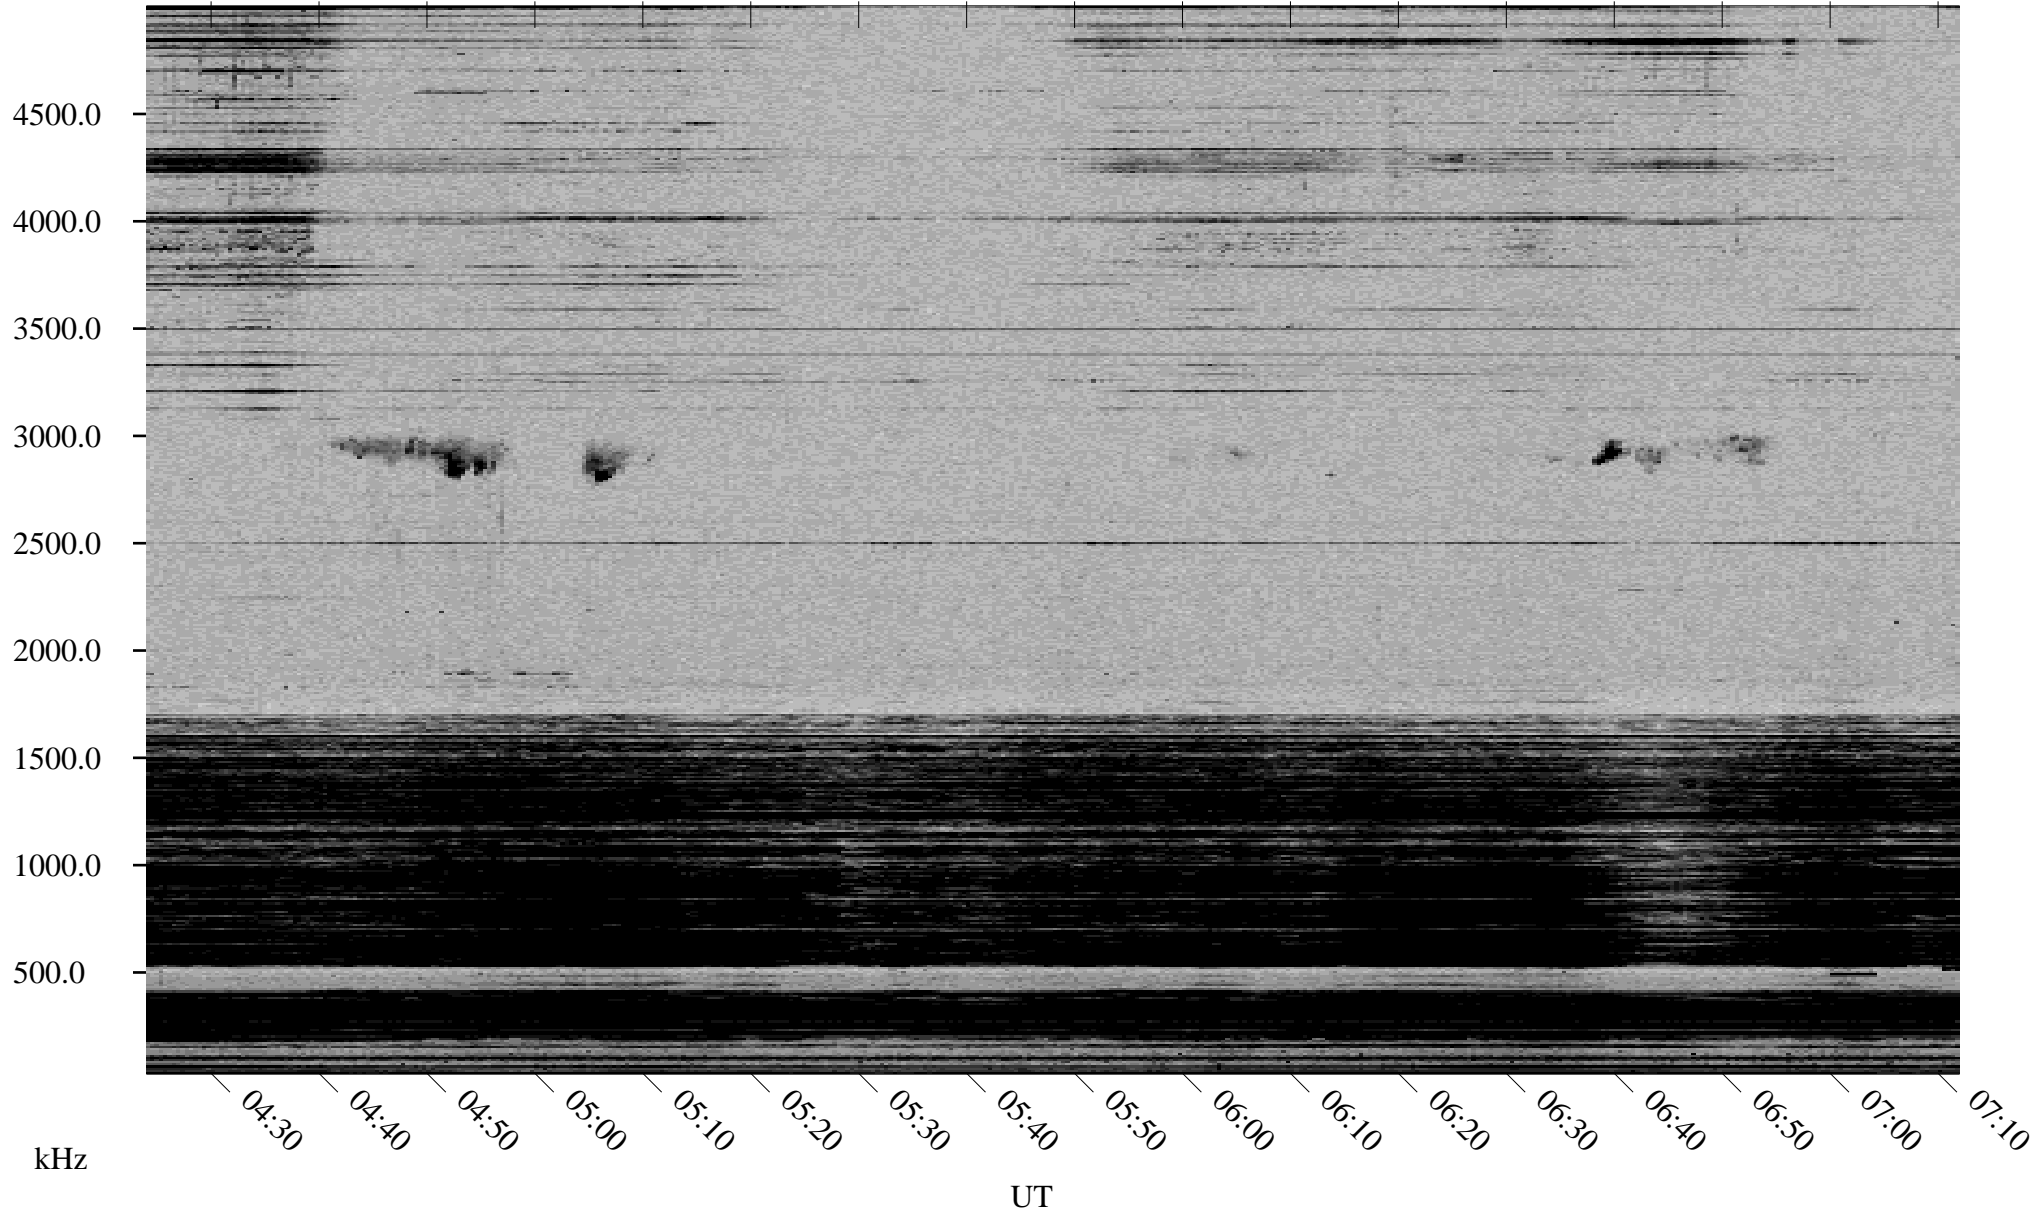

11/30/2002 Churchill, Manitoba

Linear Scale Black = 161 White = 15

ch02334l.r00m max_12

Page 1

11/30/2002 Churchill, Manitoba

Linear Scale Black = 161 White = 15

ch02334l.r00m max_12

Page 2

12/01/2002 Churchill, Manitoba

Linear Scale Black = 161 White = 15

ch02334l.r00m max_12

Page 3

12/01/2002 Churchill, Manitoba

Linear Scale Black = 161 White = 15

ch02334l.r00m max_12

Page 4

12/01/2002 Churchill, Manitoba

Linear Scale Black = 161 White = 15

ch02334l.r00m max_12

Page 5

12/01/2002 Churchill, Manitoba

Linear Scale Black = 161 White = 15

ch02334l.r00m max_12

Page 6

12/01/2002 Churchill, Manitoba

Linear Scale Black = 161 White = 15

ch02334l.r00m max_12

Page 7

12/01/2002 Churchill, Manitoba

Linear Scale Black = 161 White = 15

ch02334l.r00m max_12